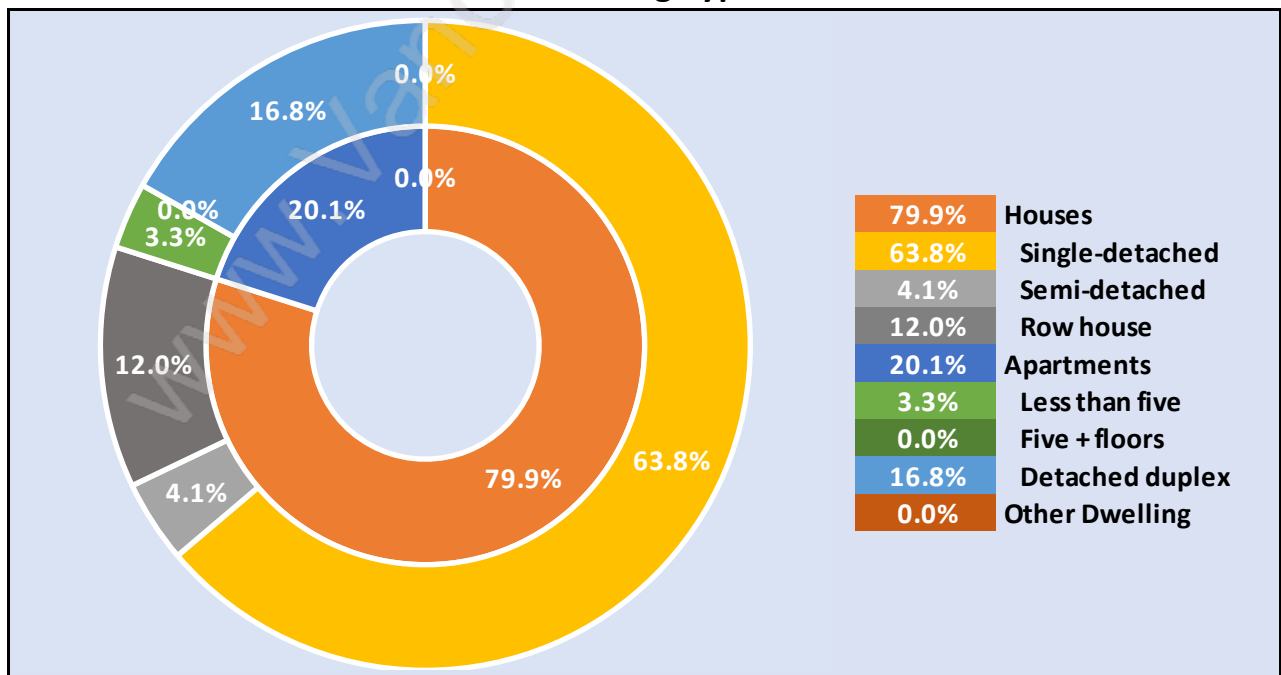

Population Age 15+ in Abbotsford East

Labour Force by Occupation in Abbotsford East

Labour Force Participation in Abbotsford East

Travel To Work in (from) Abbotsford East

Occupied Dwellings by Structure Type in Abbotsford East

Dominant Bulding Type - Houses

Private Dwellings by Period of Construction in Abbotsford East

Dominant Period of Construction - 1991-2000

Population by Religion in Abbotsford East

Population by Home Languages in Abbotsford East