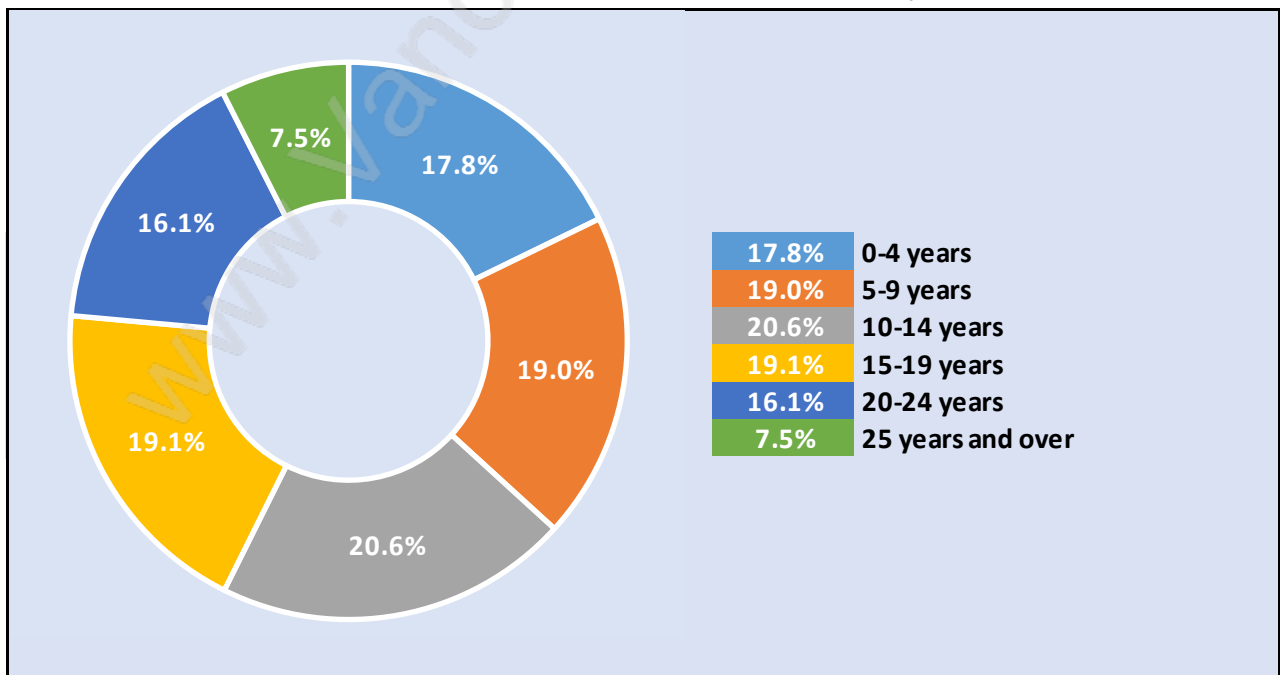

Abbotsford East

June 2018

Population Trends in Abbotsford East

Population by Age in Abbotsford East

Population Age 15+ by Income Status in Abbotsford East

Total Population Age 15 - 29,978

Households by Income in Abbotsford East

Total Number of Households - 12,120 / Average Household Income - \$125,772

Families in Abbotsford East

Average Persons per Family - 3.2

Children at Home in Abbotsford East

Total Number of Children at Home - 12,405