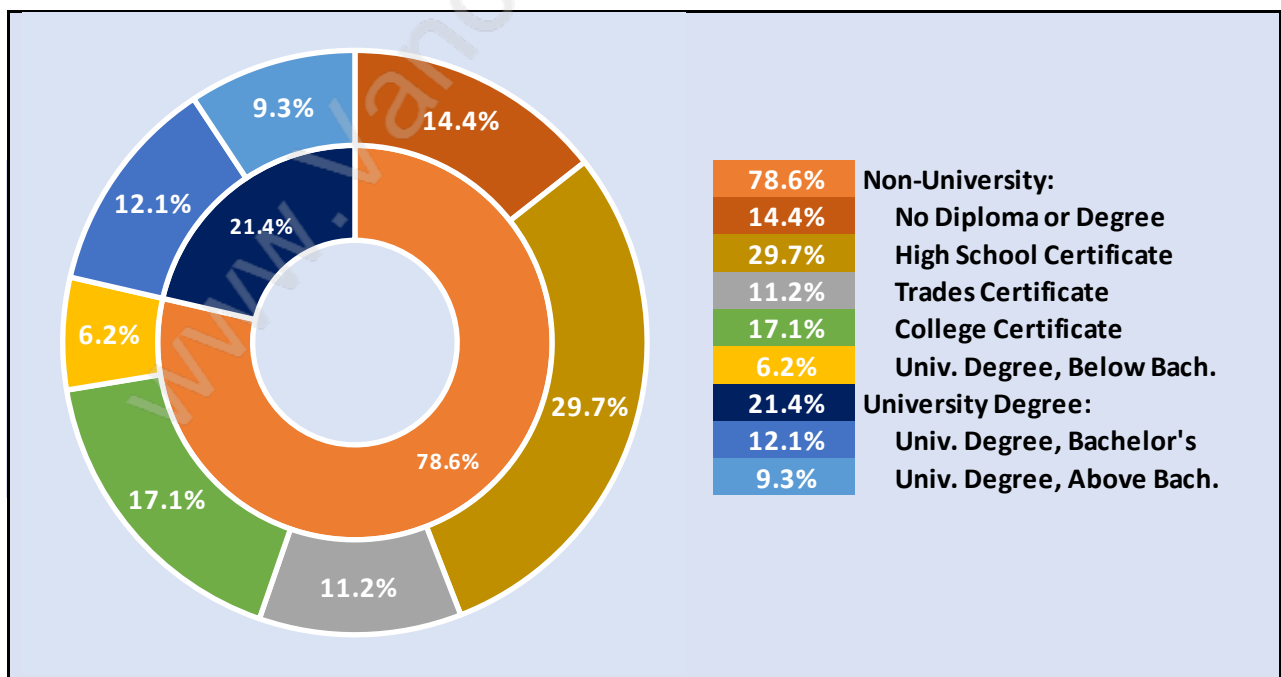

Population Age 15+ in Abbotsford East