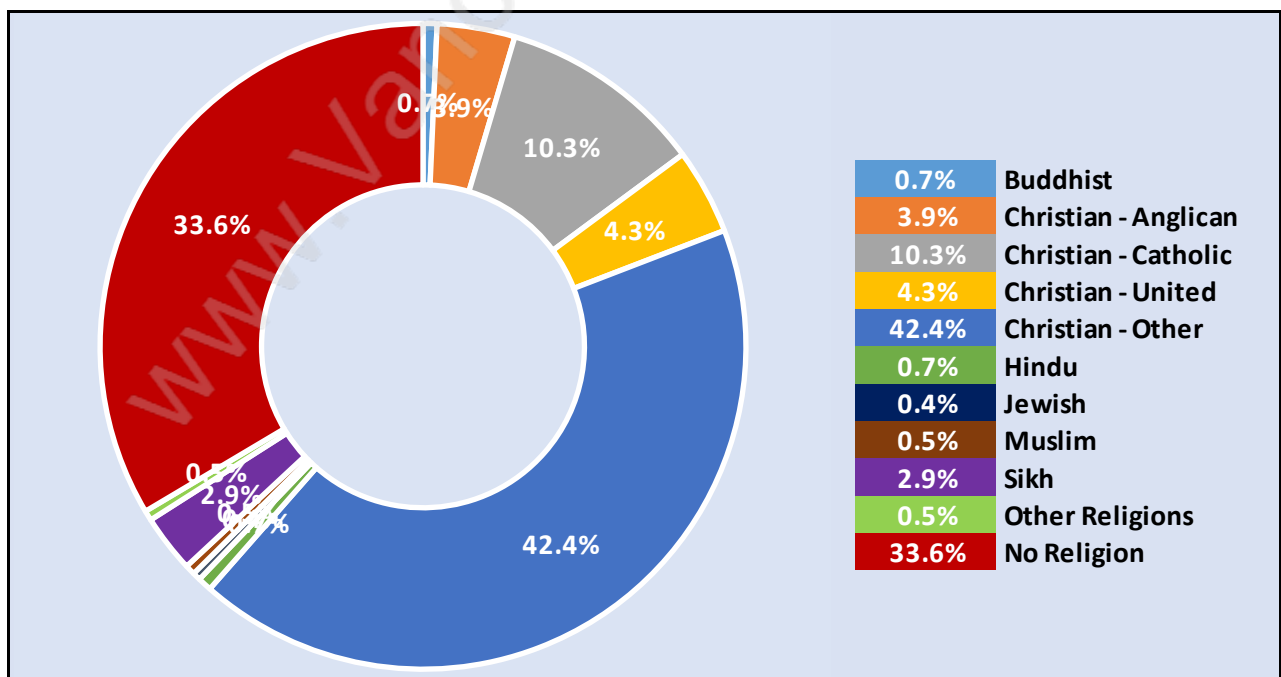

Dominant Bulding Type - Houses

Private Dwellings by Period of Construction in Abbotsford East

Dominant Period of Construction - 1991-2000

Population by Religion in Abbotsford East

Population by Home Languages in Abbotsford East