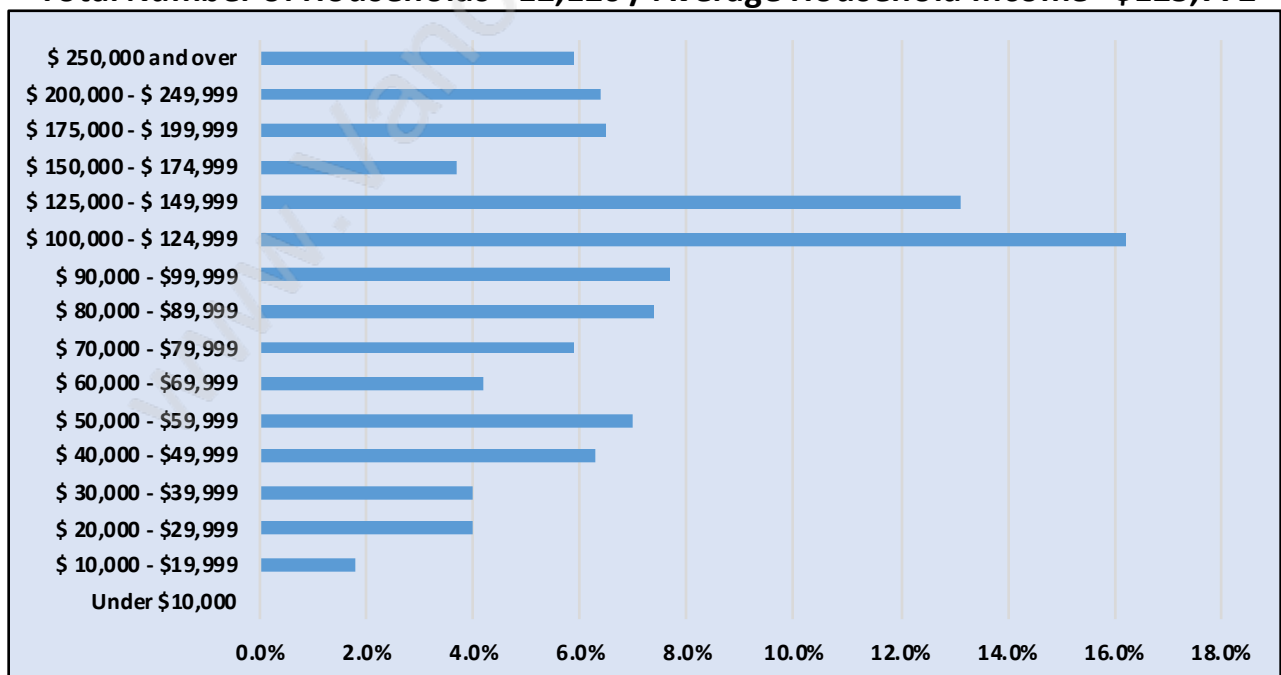

Abbotsford East

June 2018

Population Trends in Abbotsford East

Population by Age in Abbotsford East

Population Age 15+ by Income Status in Abbotsford East

Total Population Age 15 - 29,978

Households by Income in Abbotsford East

Total Number of Households - 12,120 / Average Household Income - \$125,772

Families in Abbotsford East

Average Persons per Family - 3.2

Children at Home in Abbotsford East

Total Number of Children at Home - 12,405