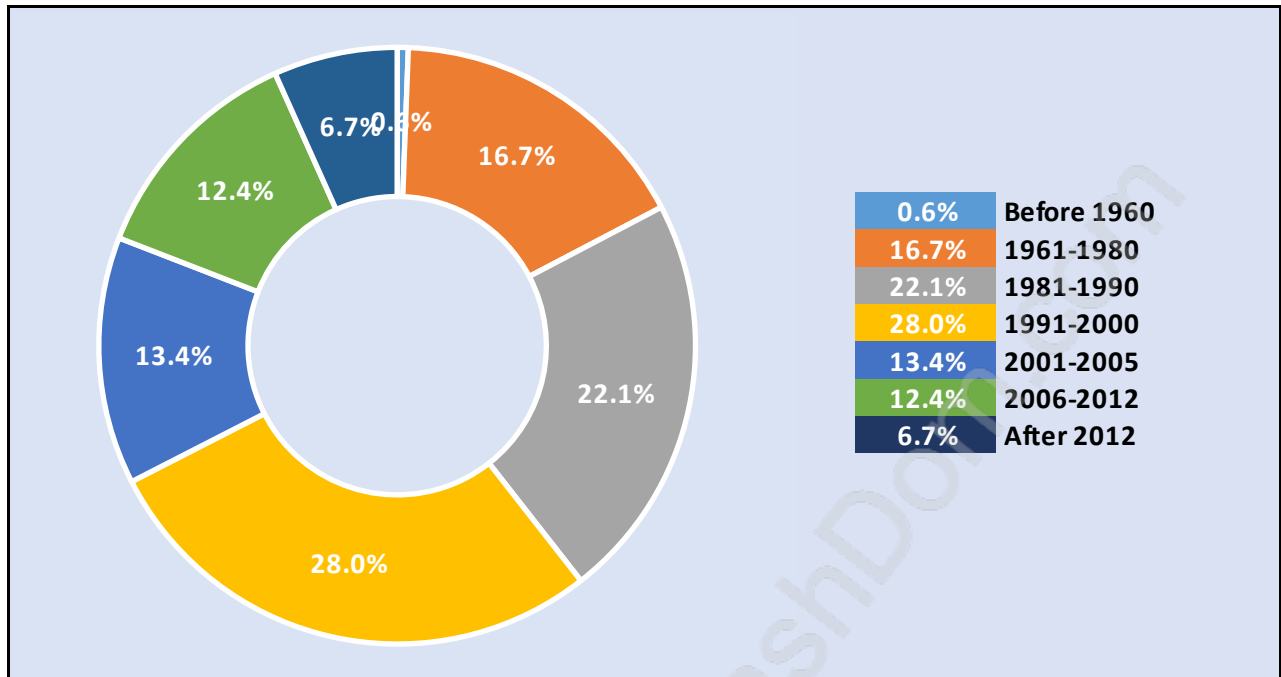

Private Dwellings by Period of Construction in Abbotsford East

Dominant Period of Construction - 1991-2000