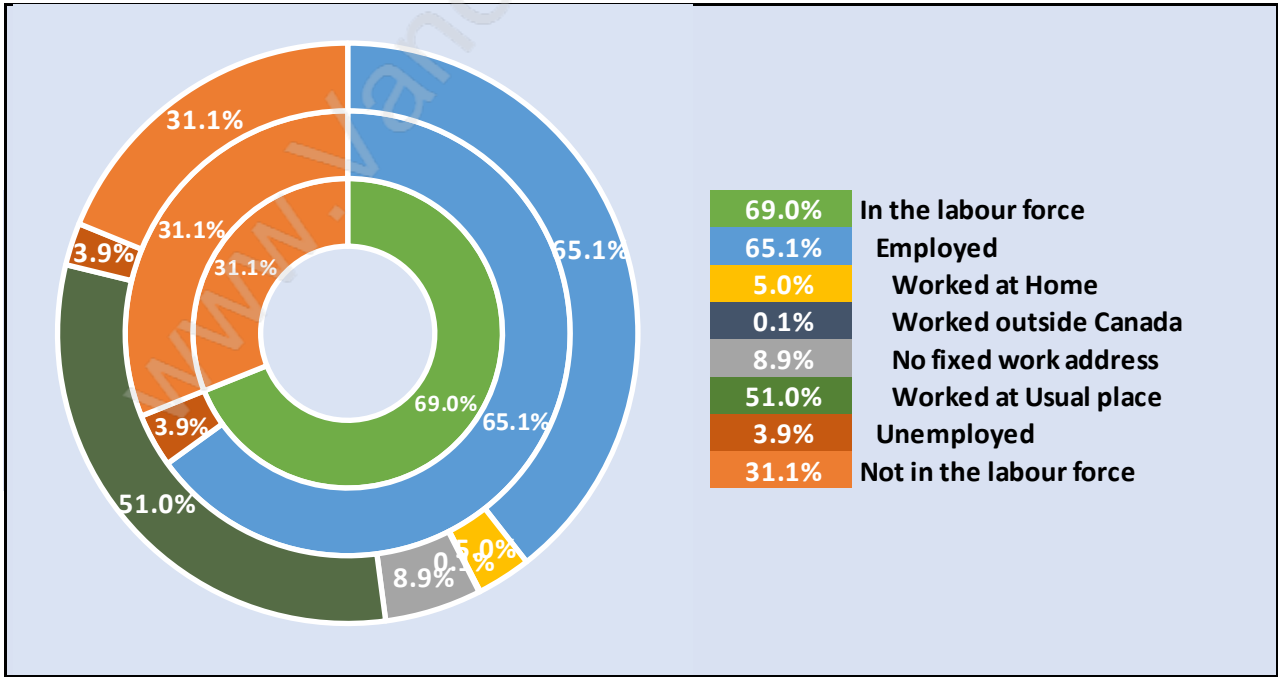

Labour Force Participation in Abbotsford East