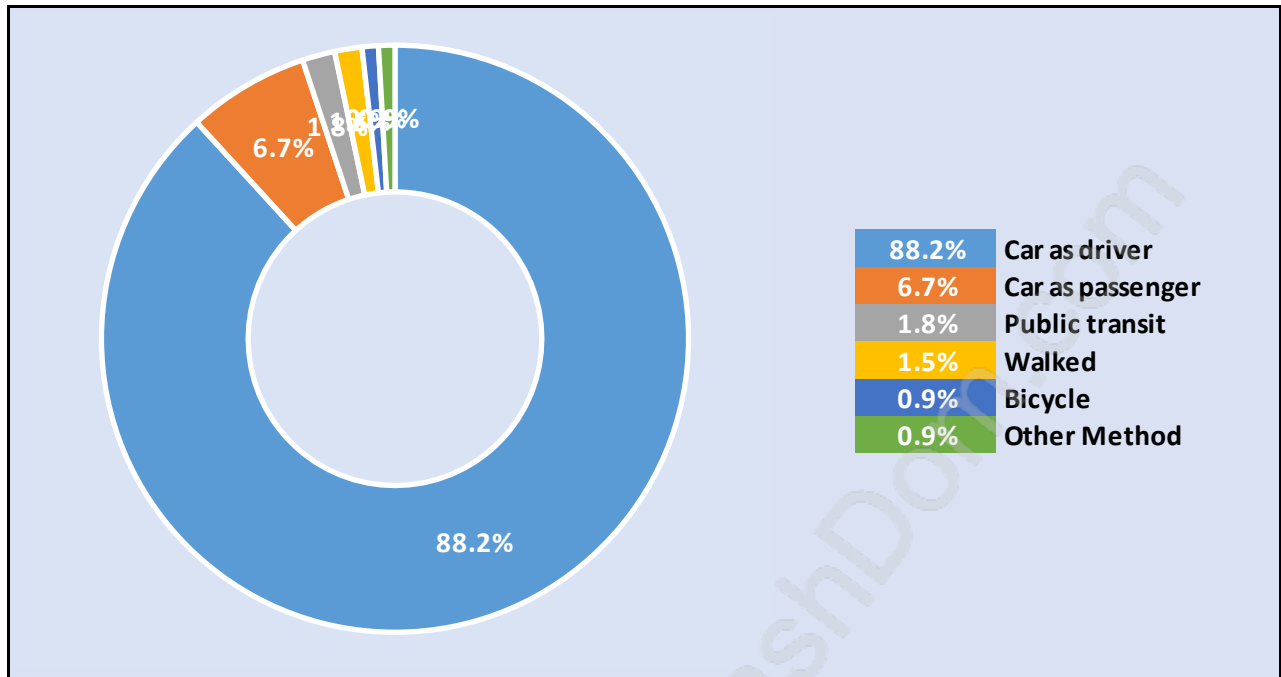

Population Age 15+ in Abbotsford East

Labour Force by Occupation in Abbotsford East

Labour Force Participation in Abbotsford East

Travel To Work in (from) Abbotsford East

Occupied Dwellings by Structure Type in Abbotsford East