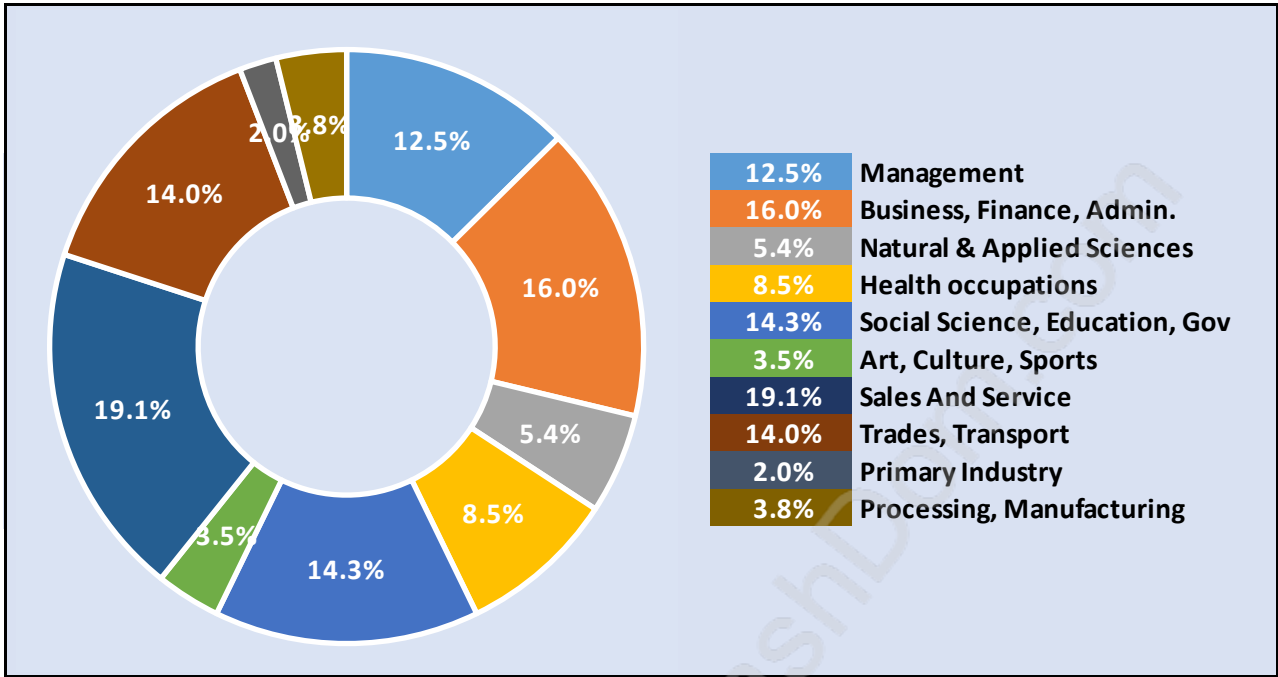

Labour Force by Occupation in Abbotsford East