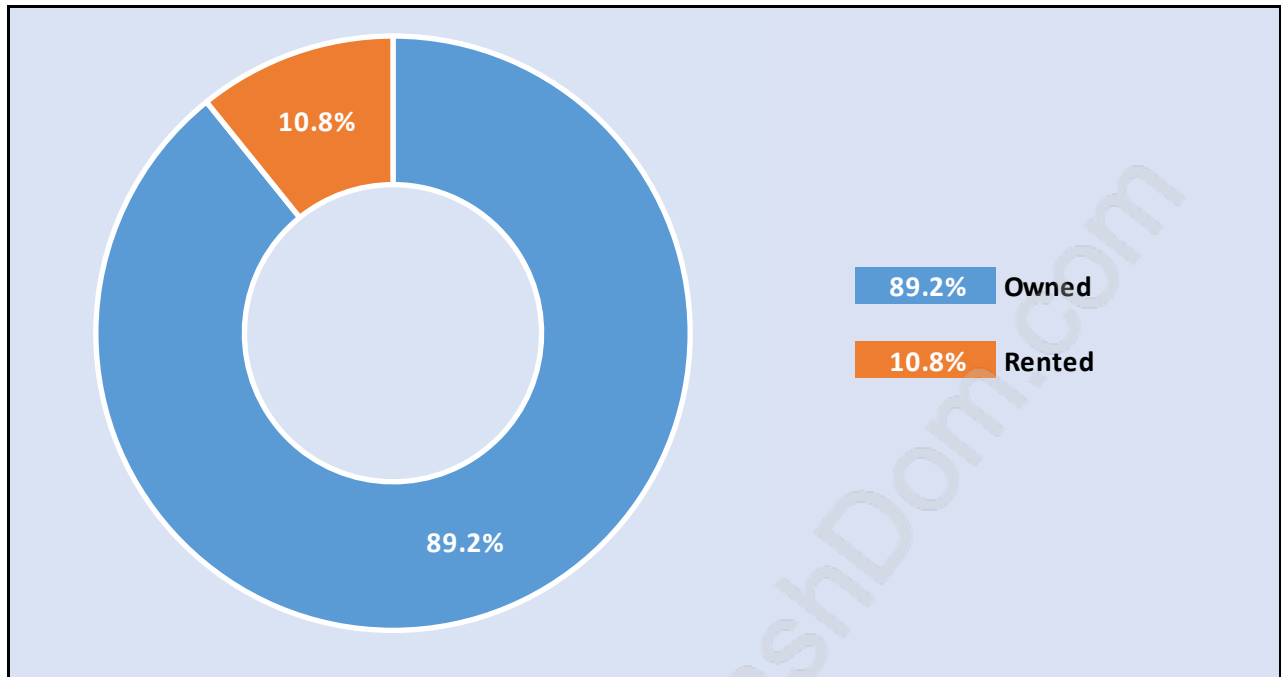

Family Structure in Abbotsford East

Total Number of Families - 10,110 / Average Persons per Family - 3.2

Households by Household Size in Abbotsford East

Total Number of Households - 12,120

Dwellings in Abbotsford East