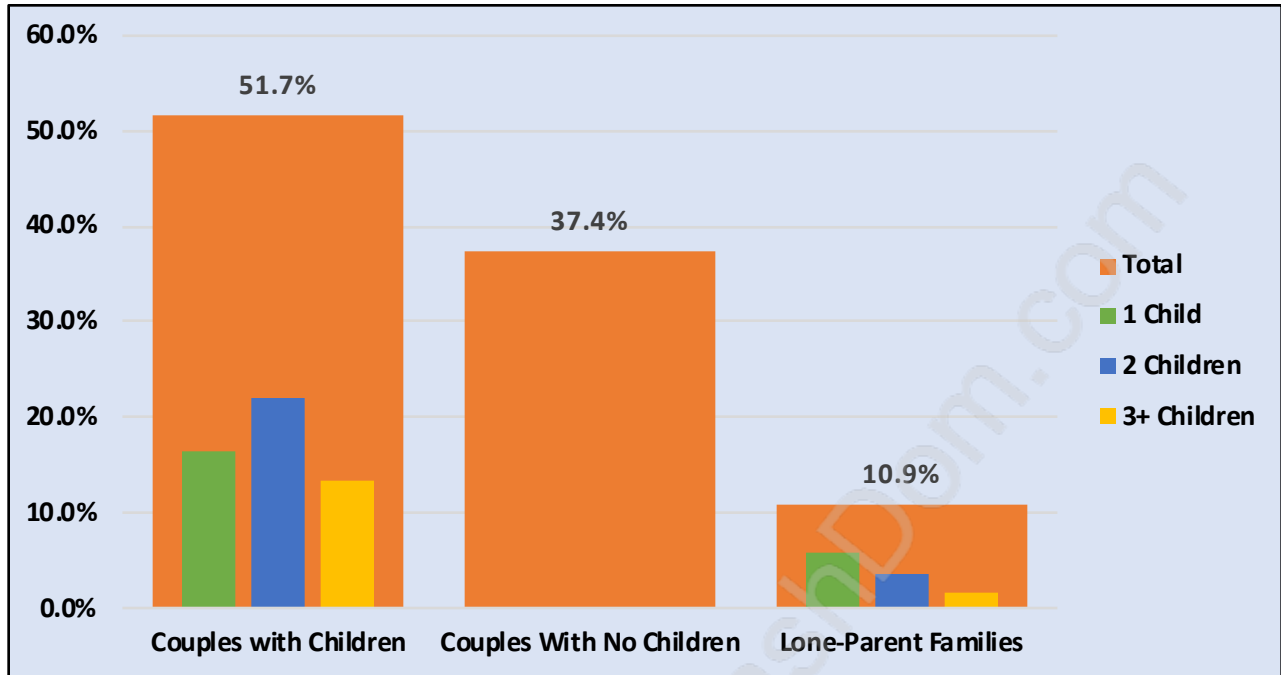

Family Structure in Abbotsford East

Total Number of Families - 10,110 / Average Persons per Family - 3.2