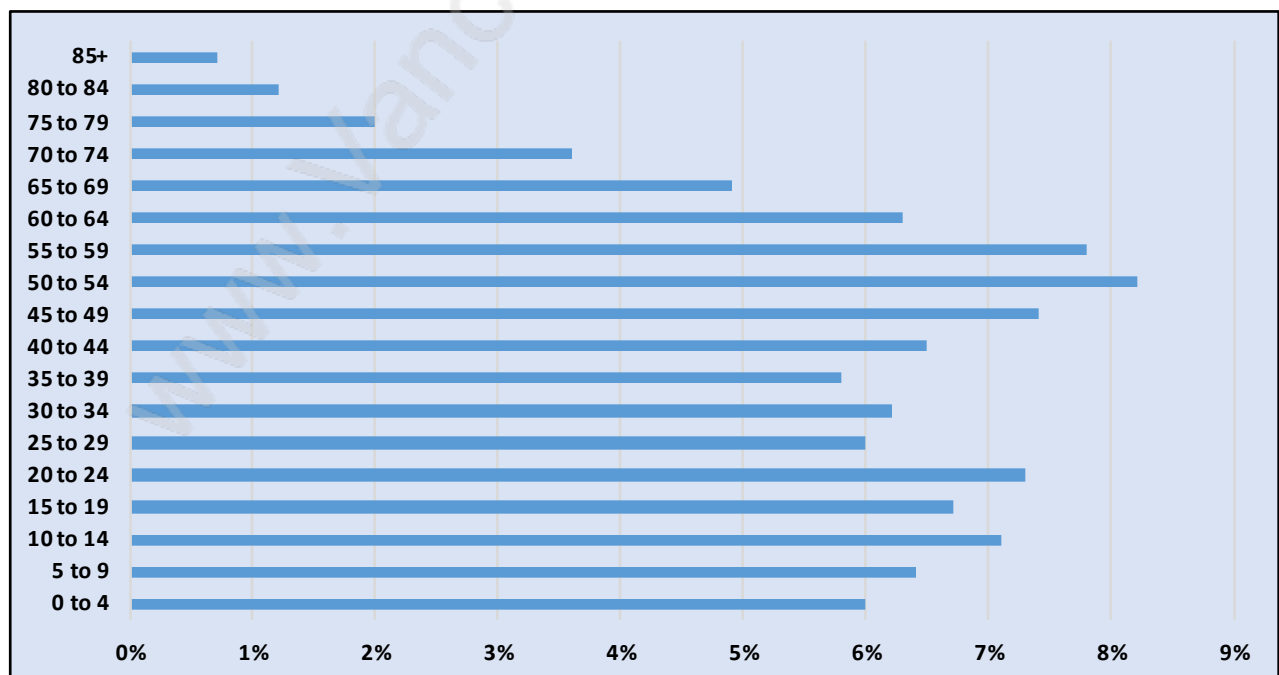

Abbotsford East

June 2018

Population Trends in Abbotsford East

Population by Age in Abbotsford East

Population Age 15+ by Income Status in Abbotsford East

Total Population Age 15 - 29,978

Households by Income in Abbotsford East

Total Number of Households - 12,120 / Average Household Income - \$125,772

Families in Abbotsford East

Average Persons per Family - 3.2

Children at Home in Abbotsford East

Total Number of Children at Home - 12,405