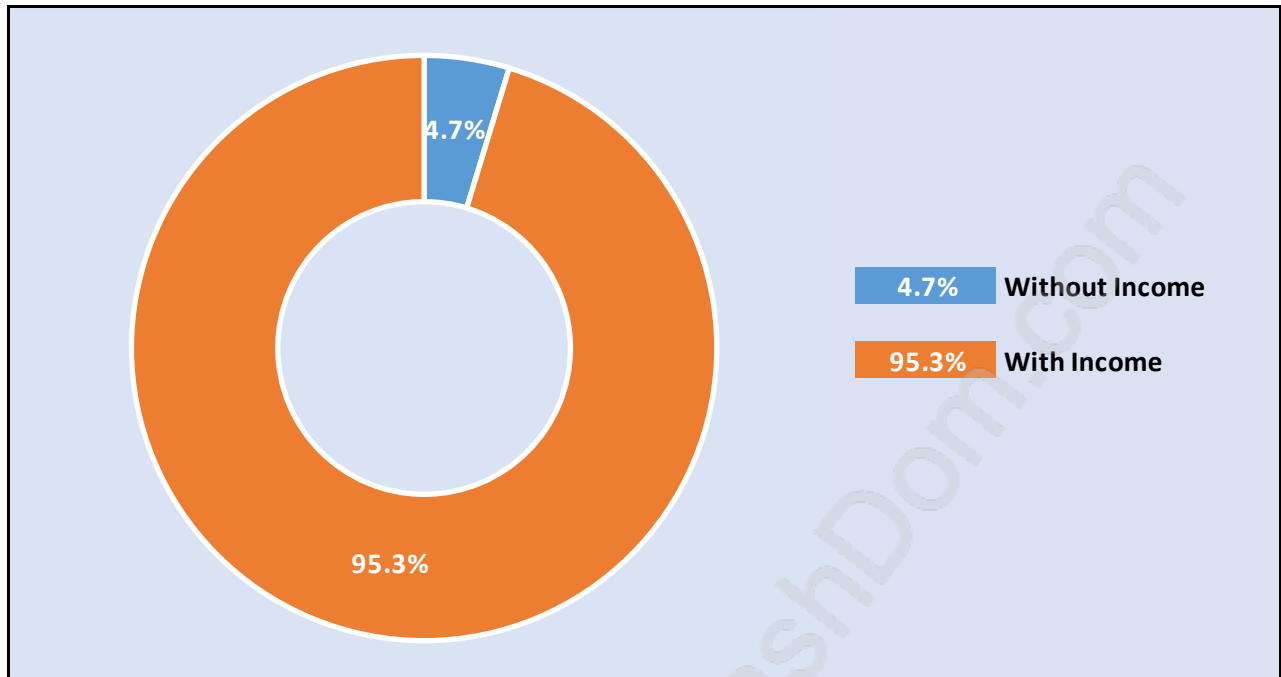

Abbotsford East

June 2018

Population Trends in Abbotsford East

Population by Age in Abbotsford East

Population Age 15+ by Income Status in Abbotsford East

Total Population Age 15 - 29,978

Households by Income in Abbotsford East

Total Number of Households - 12,120 / Average Household Income - \$125,772

Families in Abbotsford East

Average Persons per Family - 3.2

Children at Home in Abbotsford East

Total Number of Children at Home - 12,405