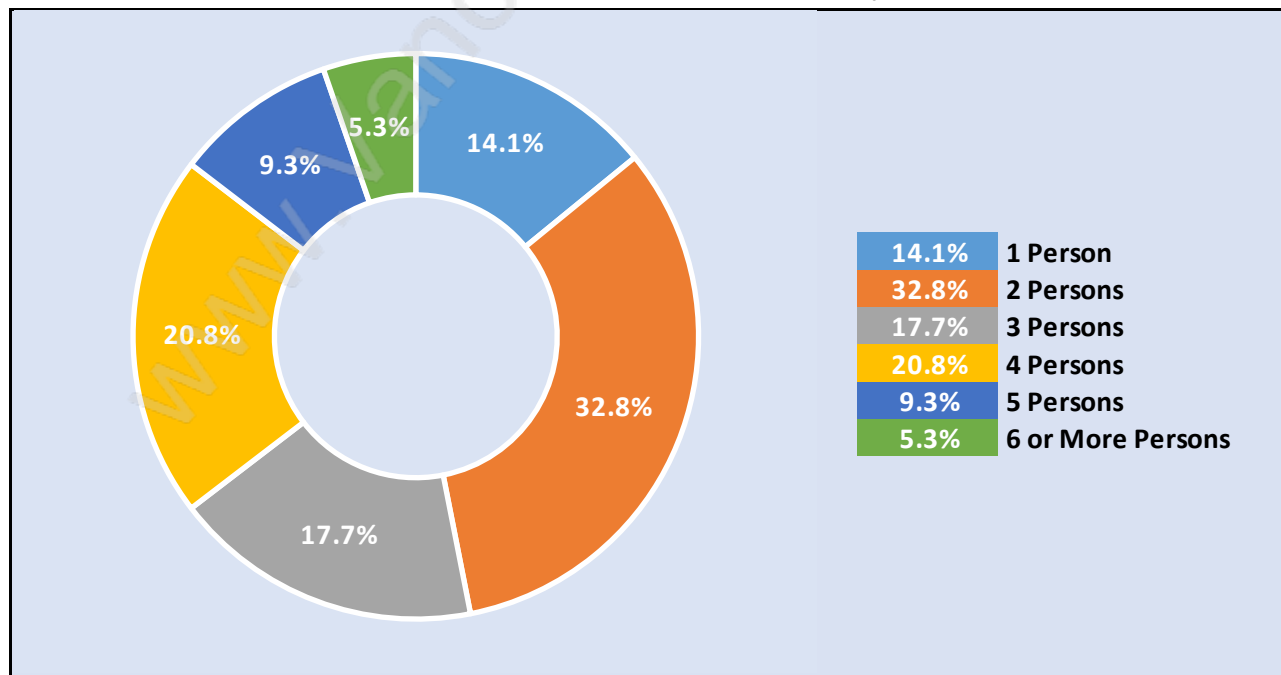

Households by Household Size in Abbotsford East

Total Number of Households - 12,120