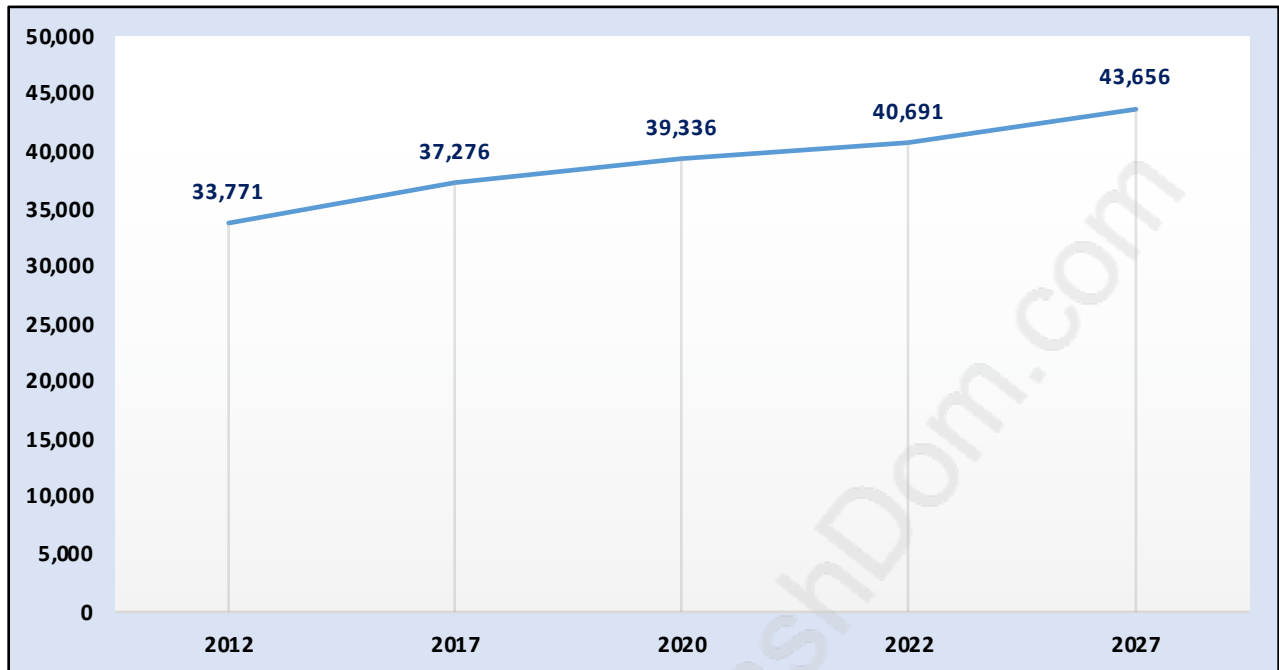

Abbotsford East

June 2018

Population Trends in Abbotsford East

Population by Age in Abbotsford East

Population Age 15+ by Income Status in Abbotsford East

Total Population Age 15 - 29,978

Households by Income in Abbotsford East

Total Number of Households - 12,120 / Average Household Income - \$125,772

Families in Abbotsford East

Average Persons per Family - 3.2

Children at Home in Abbotsford East

Total Number of Children at Home - 12,405