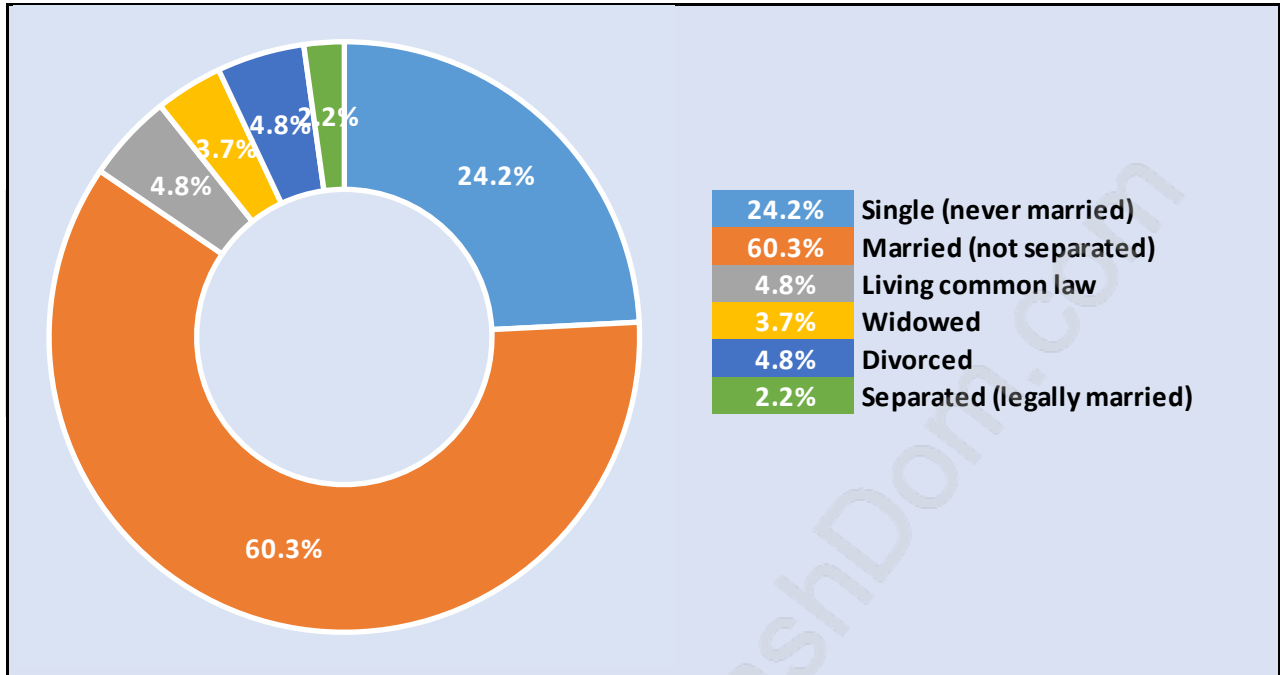

Abbotsford East

June 2018

Population Trends in Abbotsford East

Population by Age in Abbotsford East

Population Age 15+ by Income Status in Abbotsford East

Total Population Age 15 - 29,978

Households by Income in Abbotsford East

Total Number of Households - 12,120 / Average Household Income - \$125,772

Families in Abbotsford East

Average Persons per Family - 3.2

Children at Home in Abbotsford East

Total Number of Children at Home - 12,405