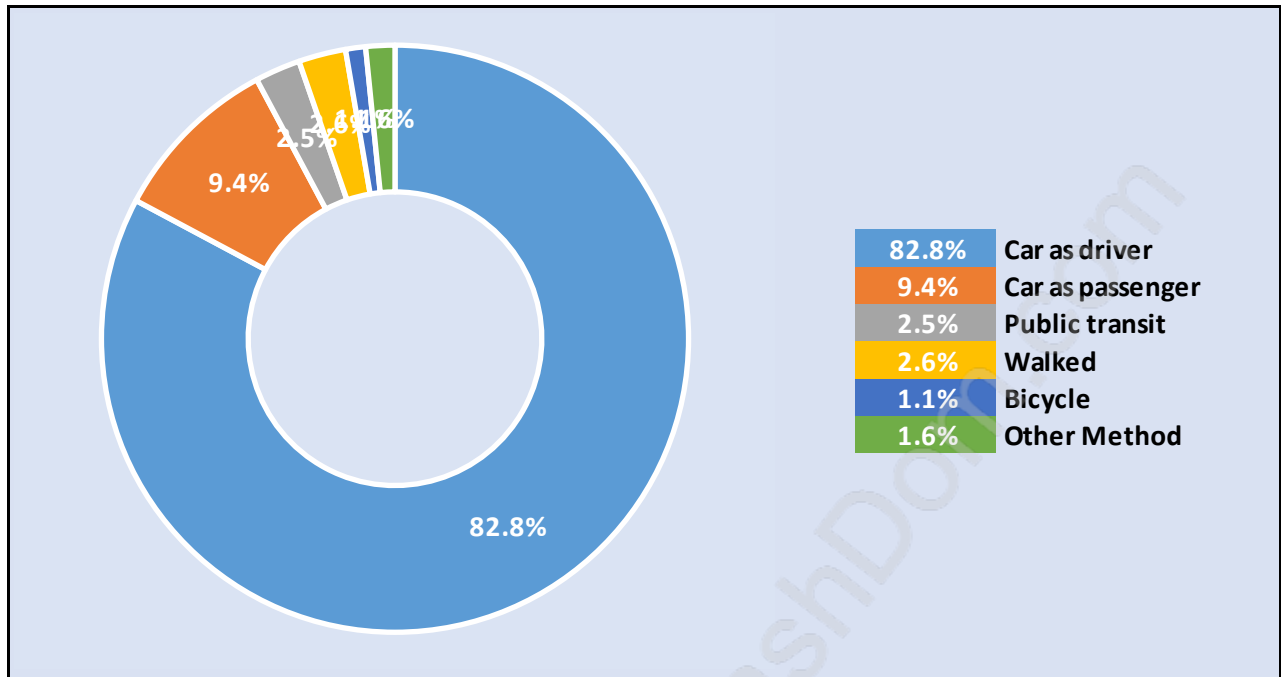

Travel To Work in (from) Abbotsford West