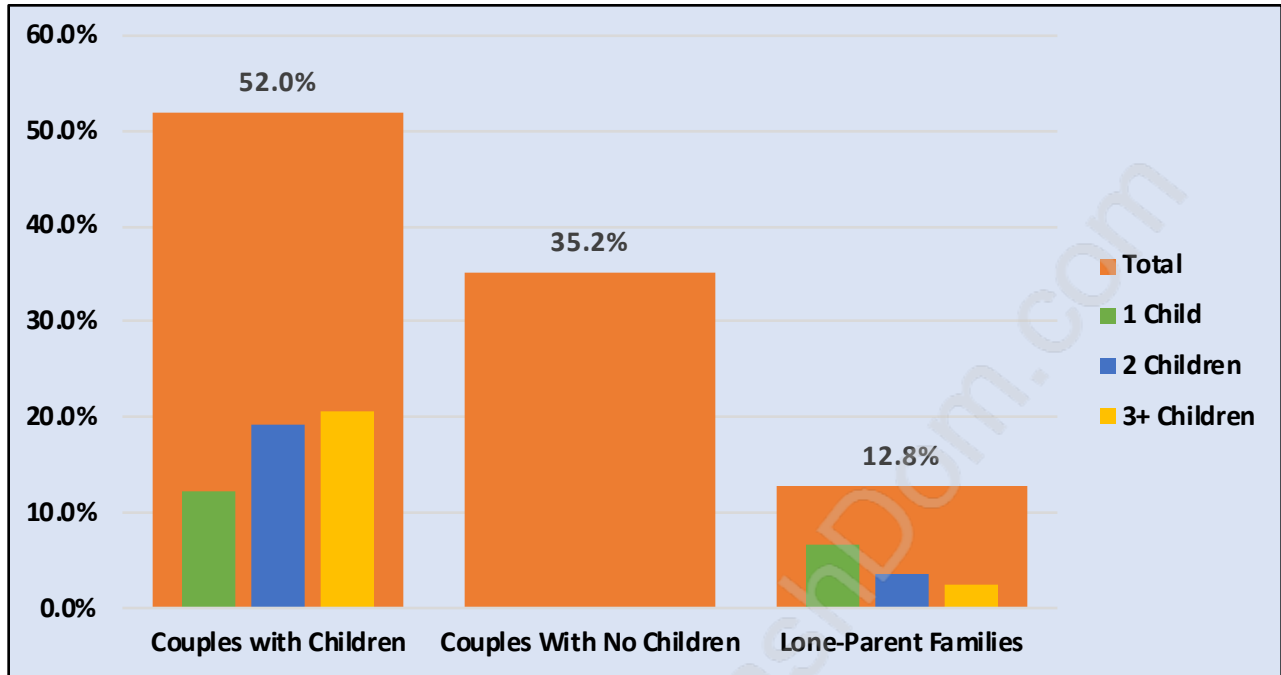

Family Structure in Abbotsford West

Total Number of Families - 12,220 / Average Persons per Family - 3.7