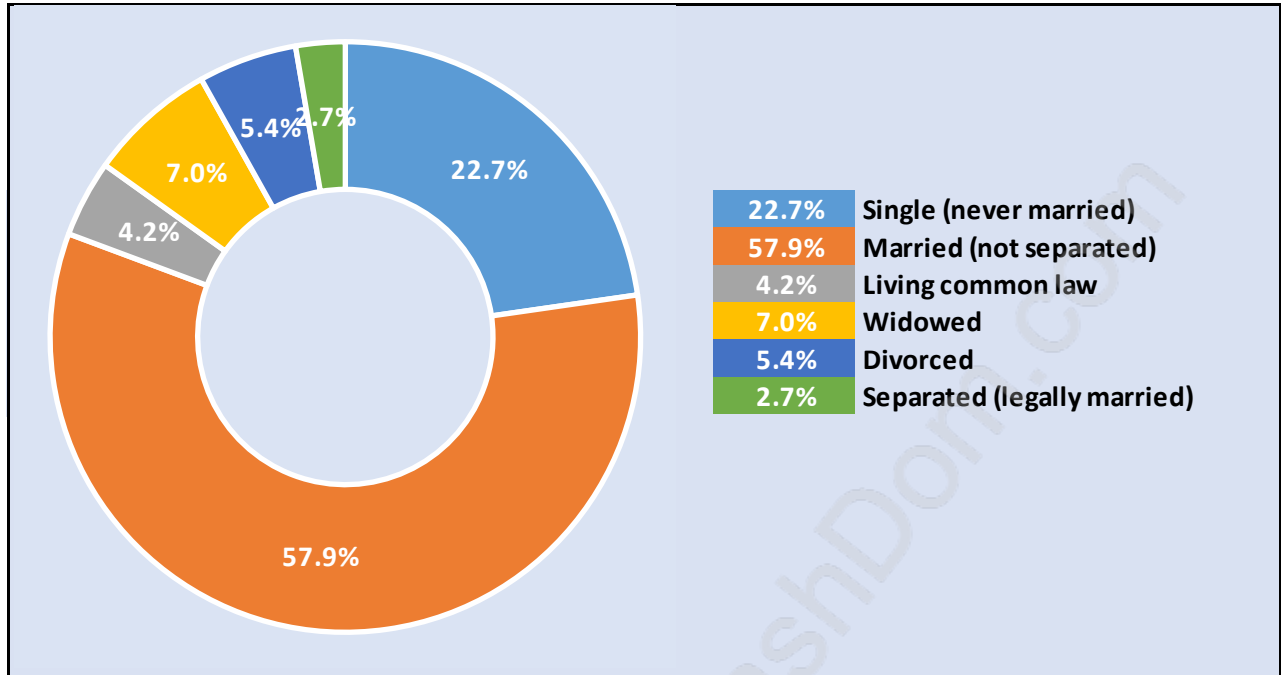

Families in Abbotsford West

Average Persons per Family - 3.7