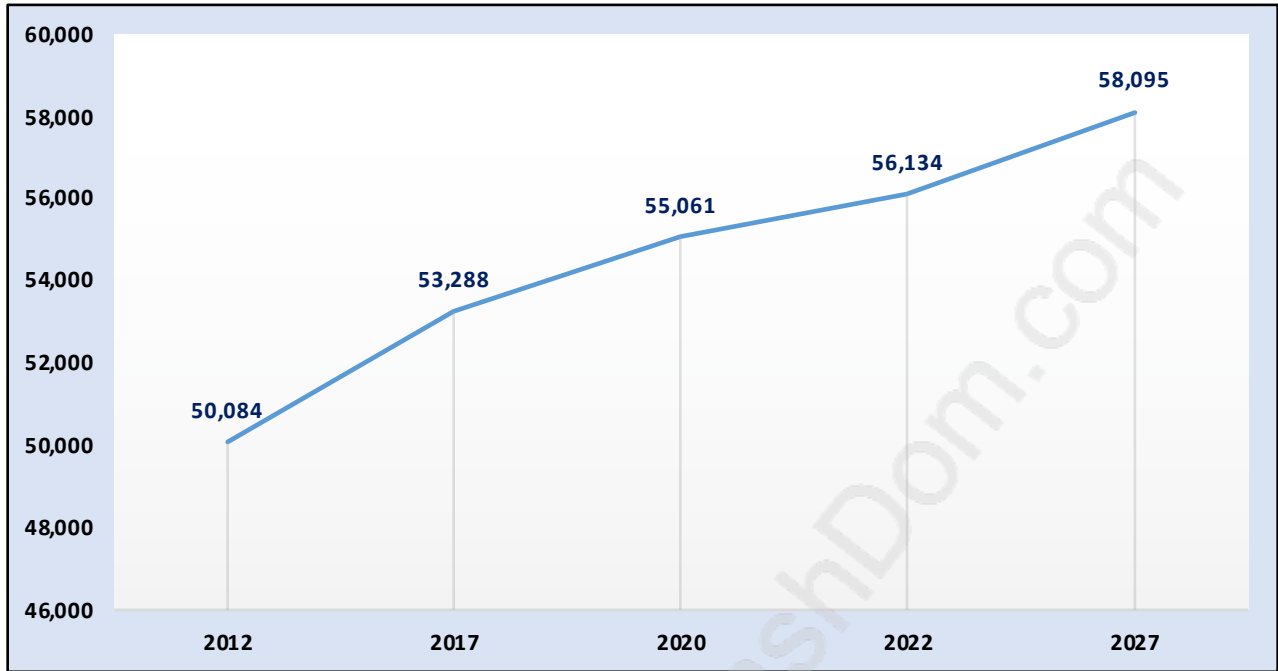

## Population Trends in Abbotsford West

# Population Age 15+ by Income Status in Abbotsford West

Total Population Age 15 - 42,599

## Dominant Period of Construction - 1991-2000