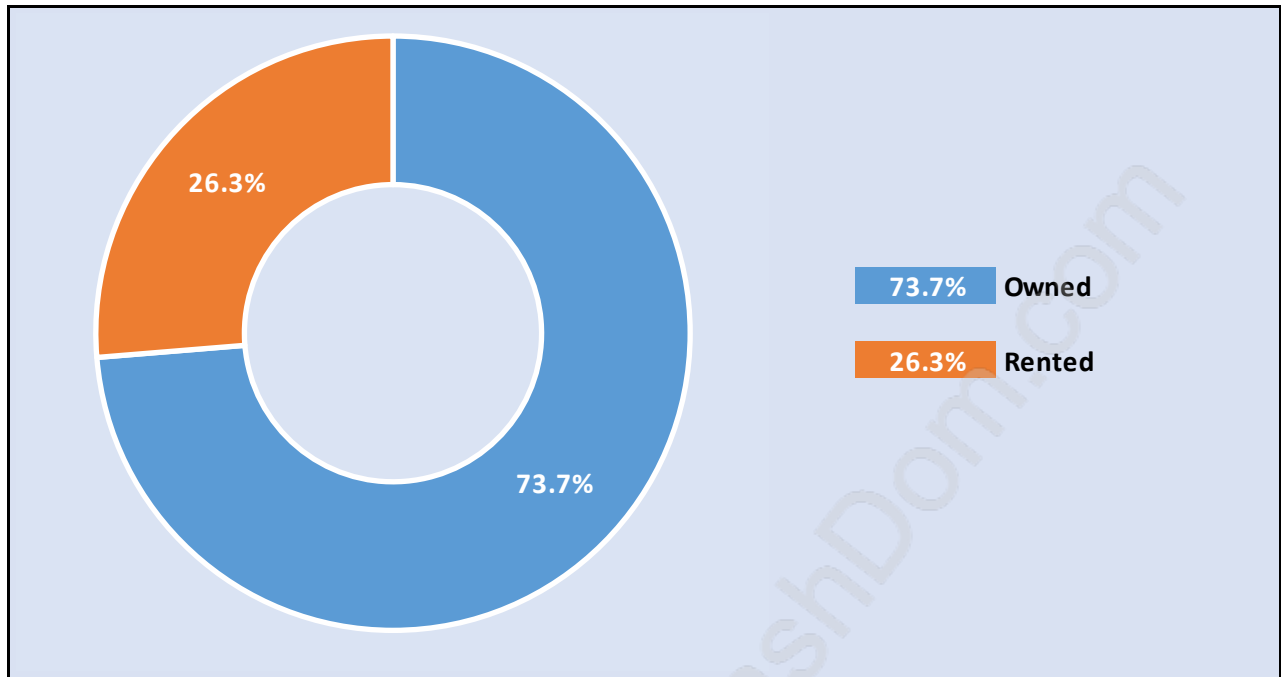

Dwellings in Abbotsford West