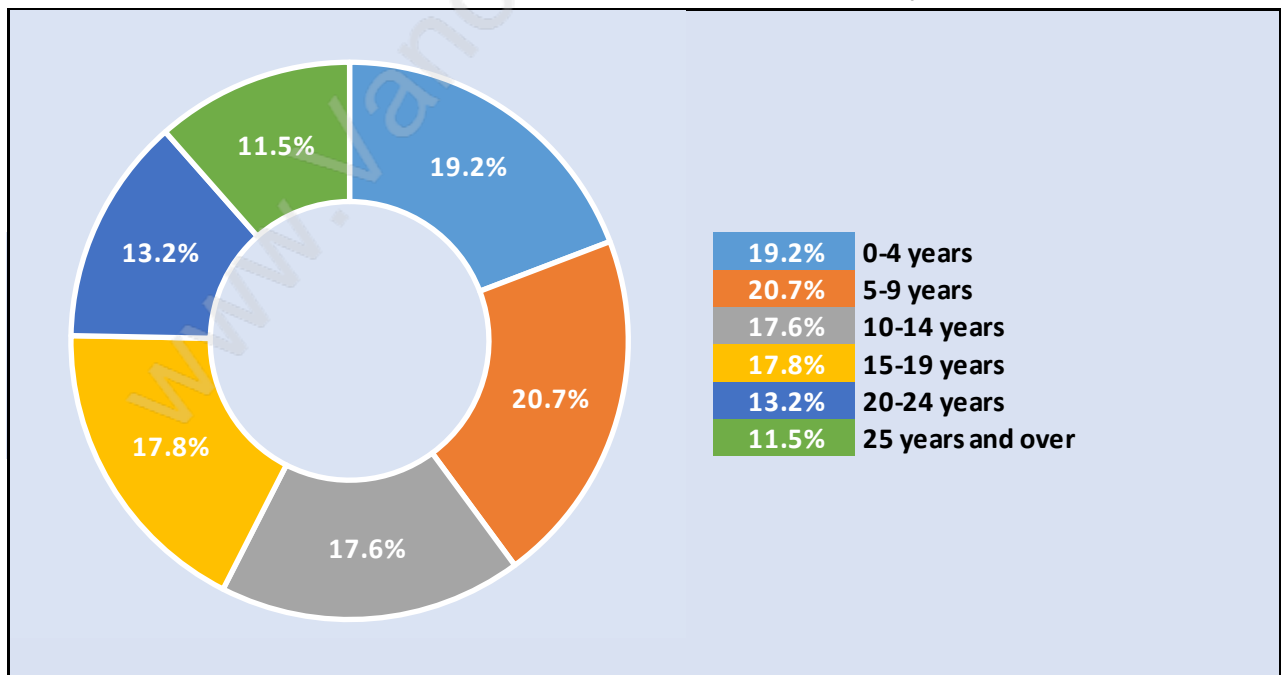

Children at Home in Abbotsford West

Total Number of Children at Home - 17,289