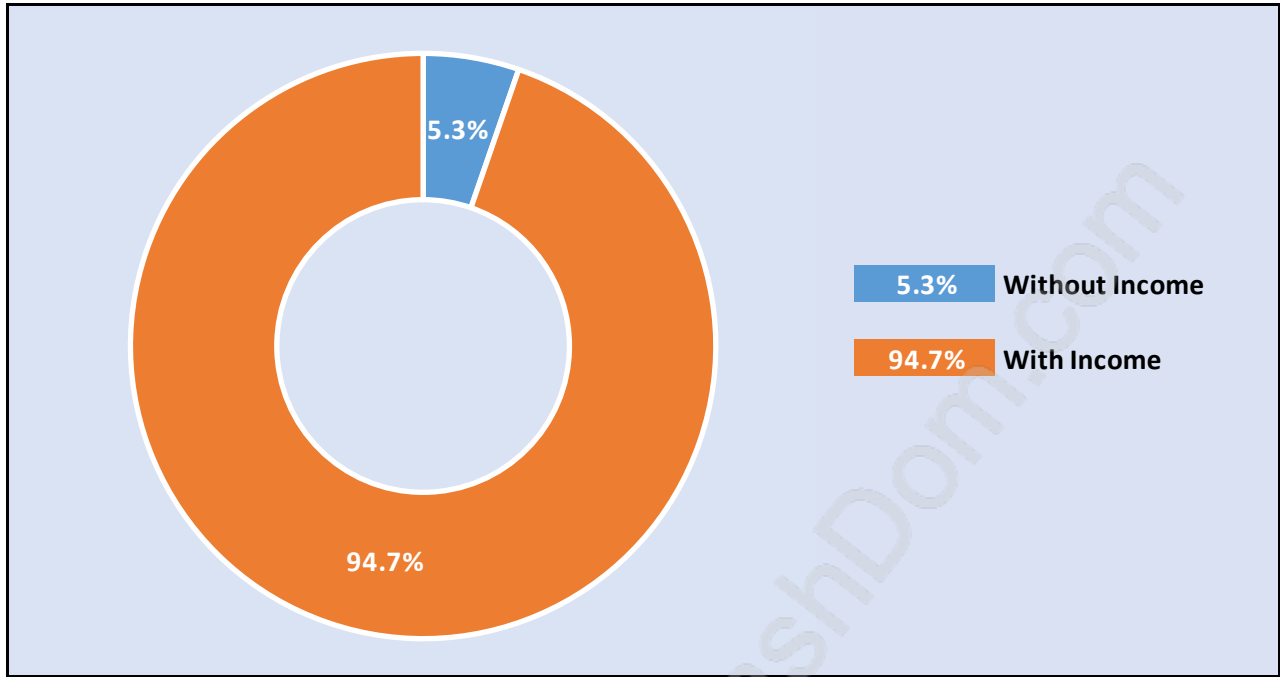

## Population Trends in Abbotsford West

## Population by Age in Abbotsford West

# Population Age 15+ by Income Status in Abbotsford West

Total Population Age 15 - 42,599