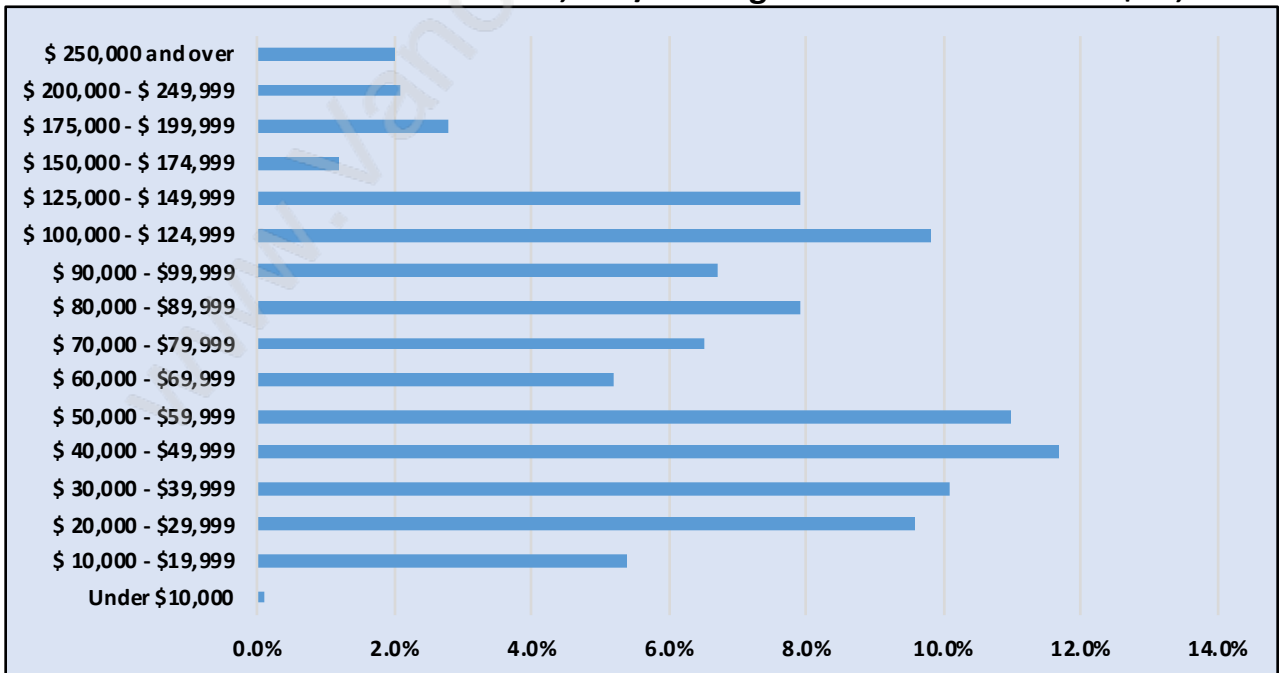

Households by Income in Abbotsford West

Total Number of Households - 16,610 / Average Household Income - $81,753