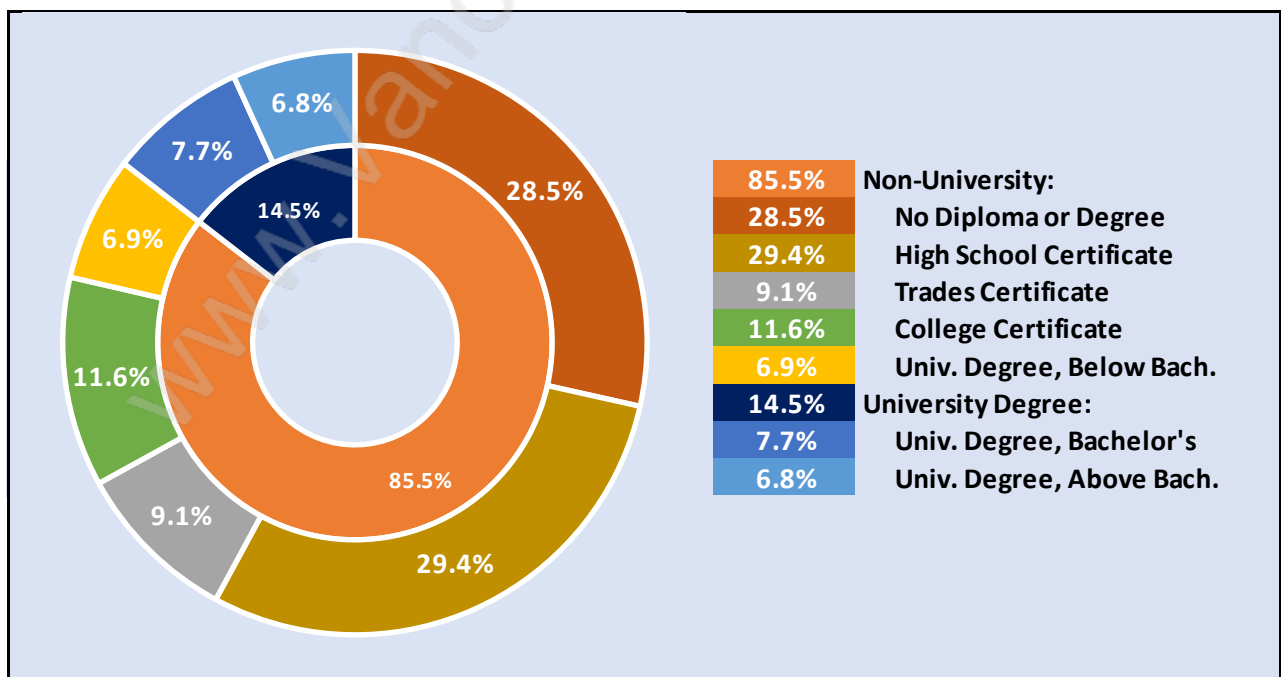

## Population Age 15+ in Abbotsford West