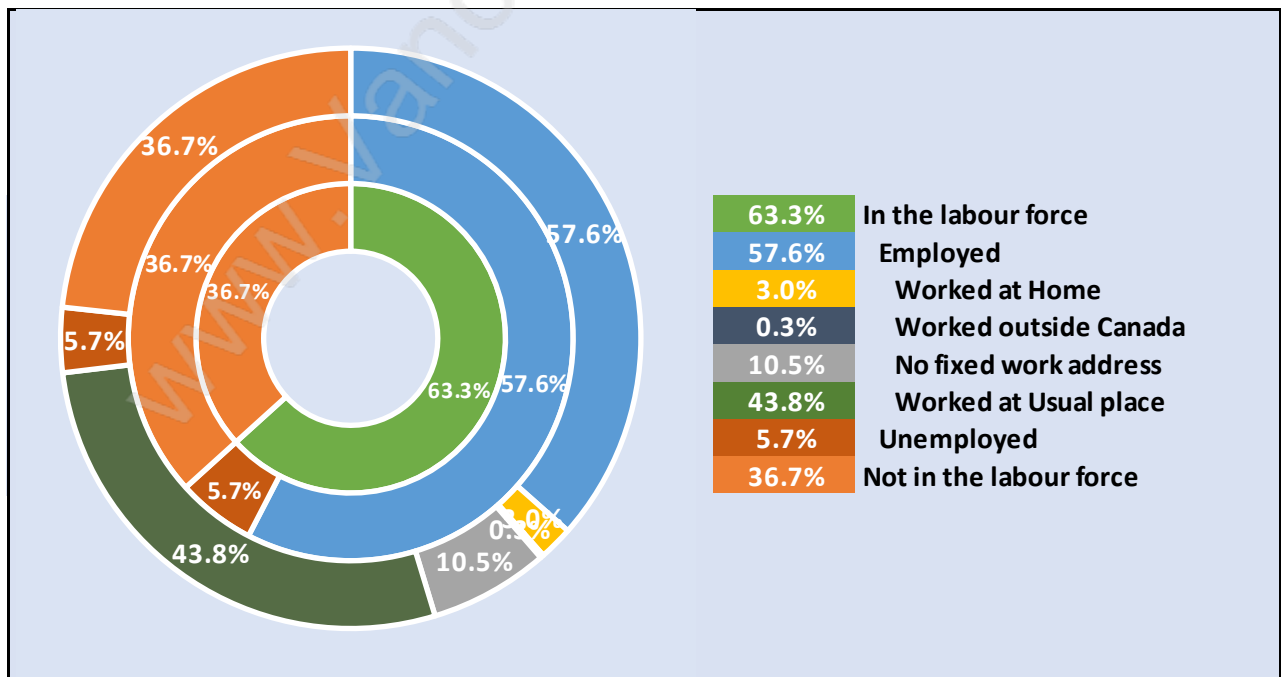

Labour Force Participation in Abbotsford West