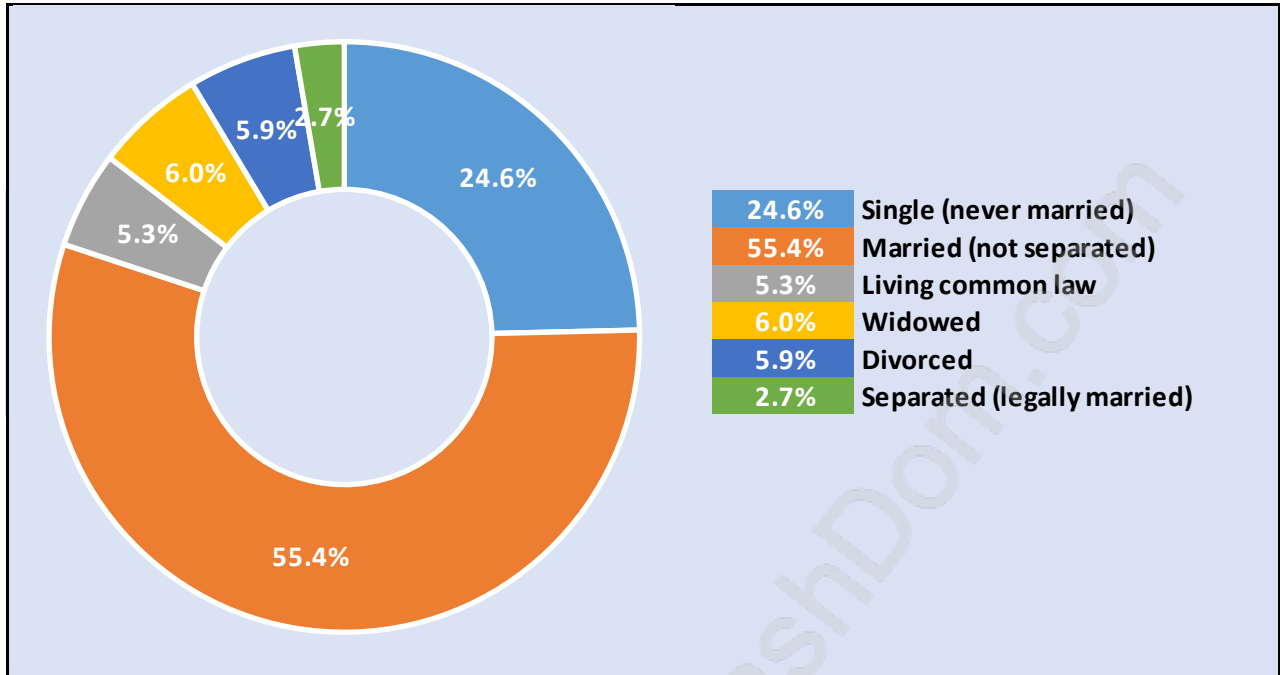

Families in Abbotsford

Average Persons per Family - 3.3