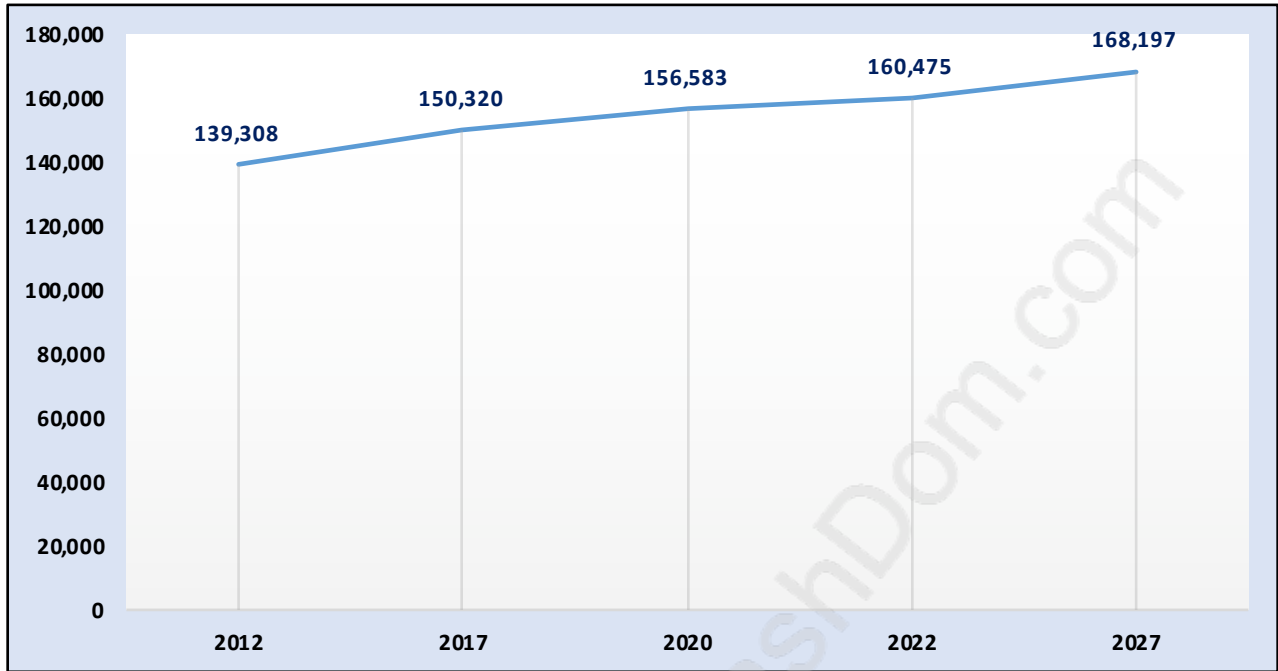

## Population Trends in Abbotsford

## Population Age 15+ by Income Status in Abbotsford

Total Population Age 15 - 120,757

### Dominant Period of Construction - 1961-1980