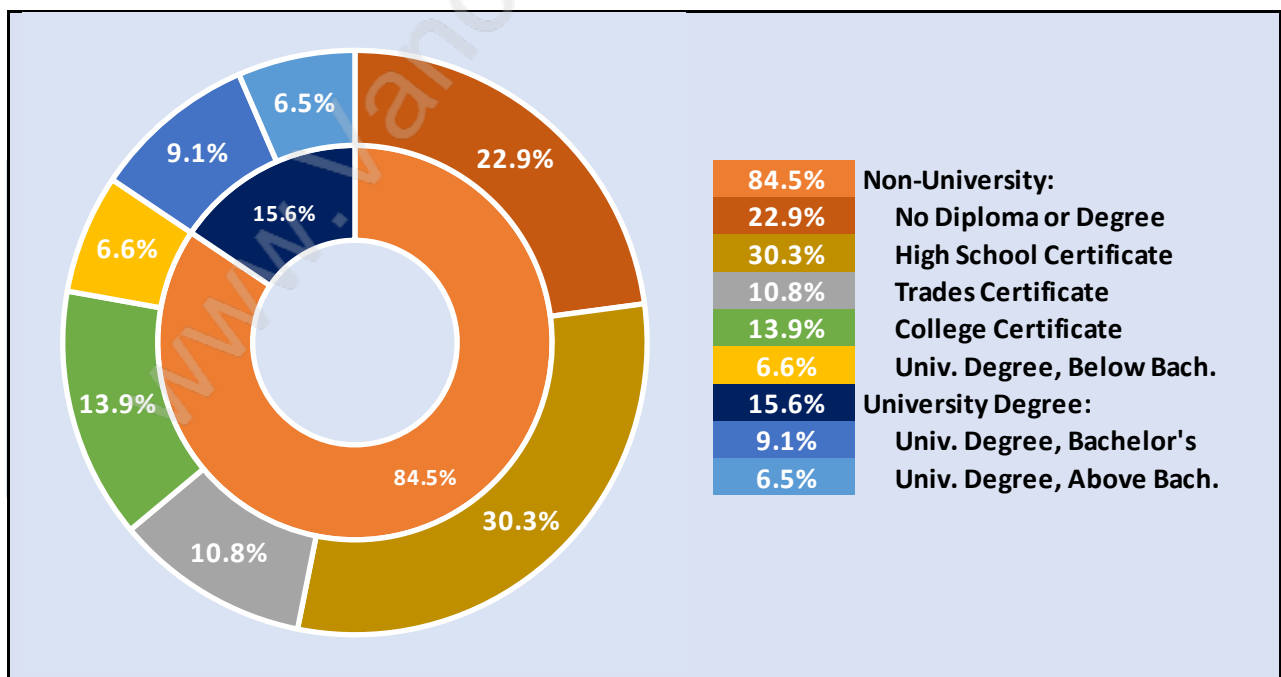

Population Age 15+ in Abbotsford