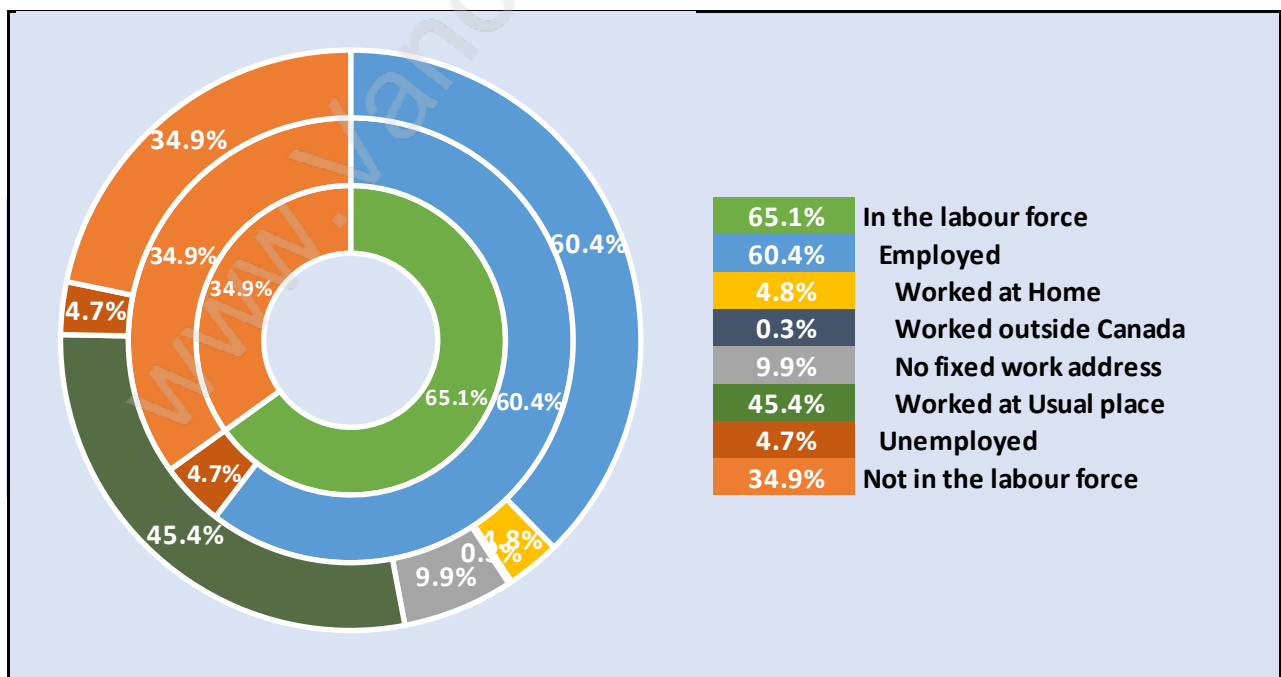

Labour Force Participation in Abbotsford