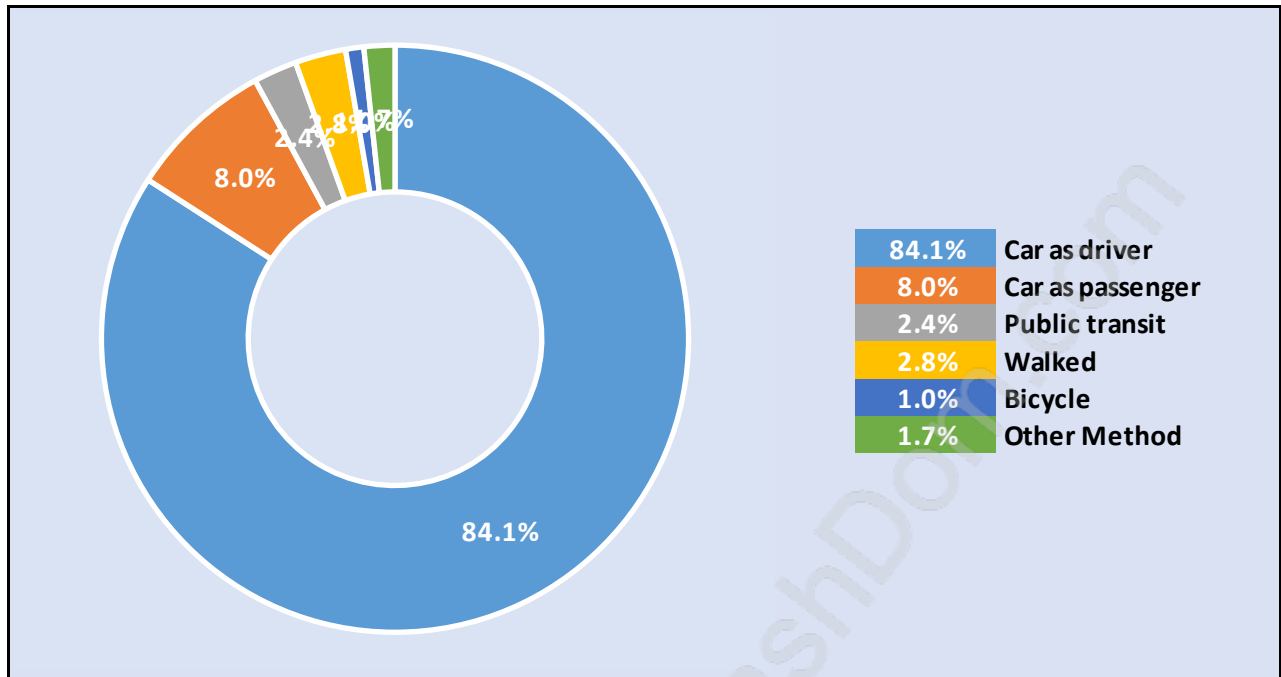

Travel To Work in (from) Abbotsford