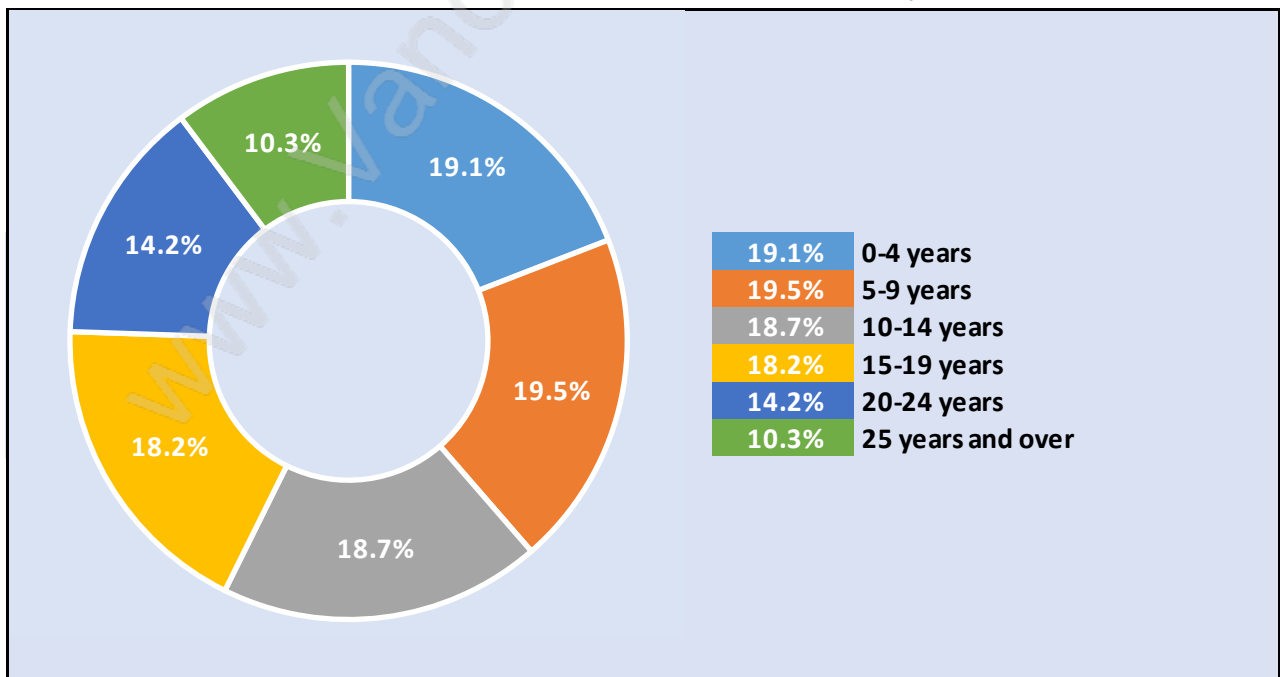

Children at Home in Abbotsford

Total Number of Children at Home - 46,110