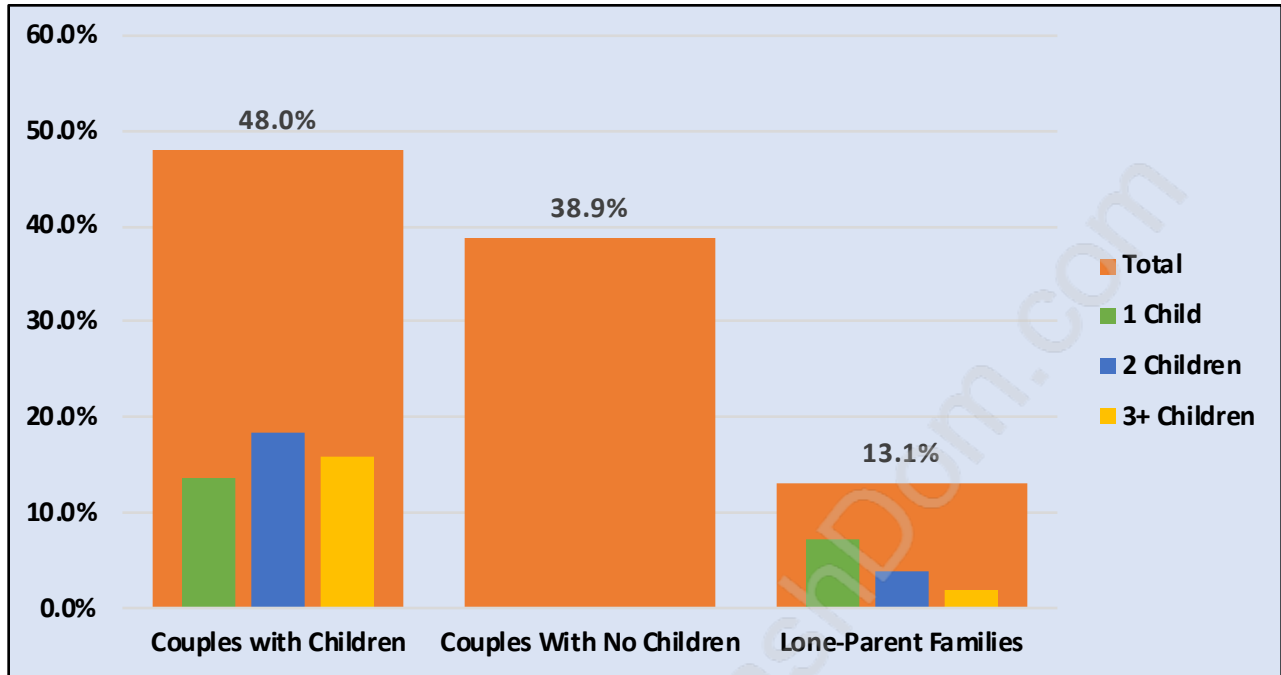

Family Structure in Abbotsford

Total Number of Families - 37,083 / Average Persons per Family - 3.3