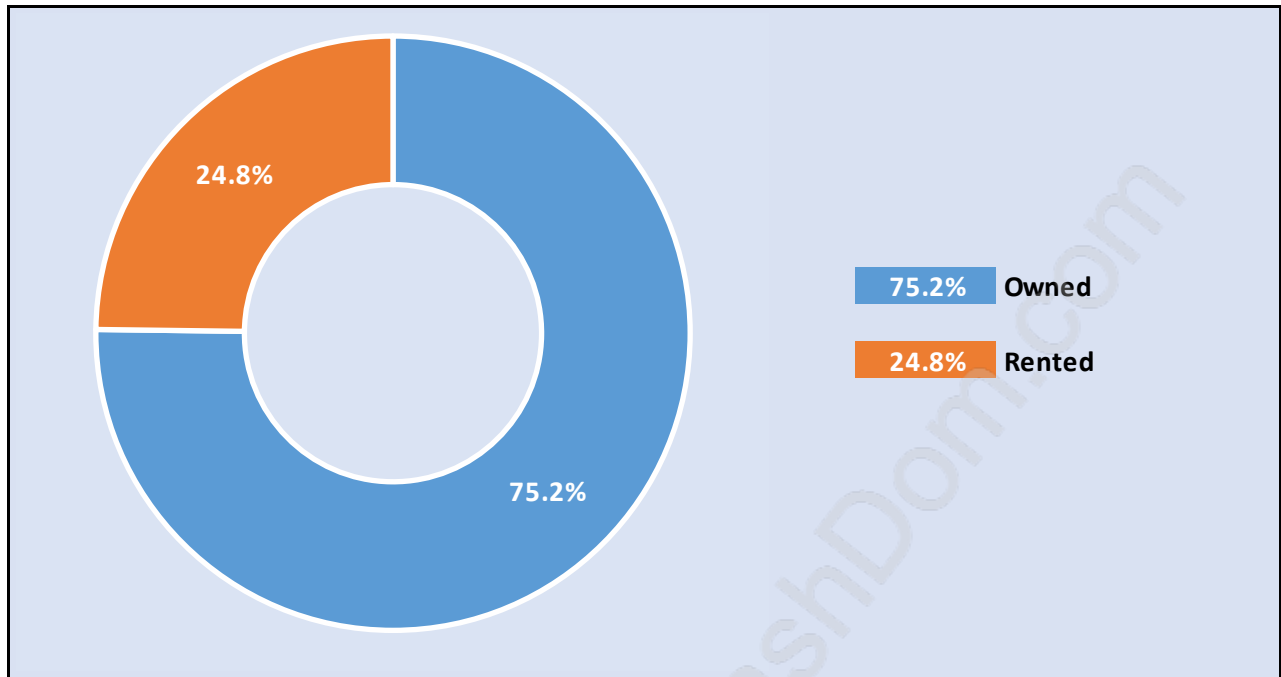

Dwellings in Abbotsford