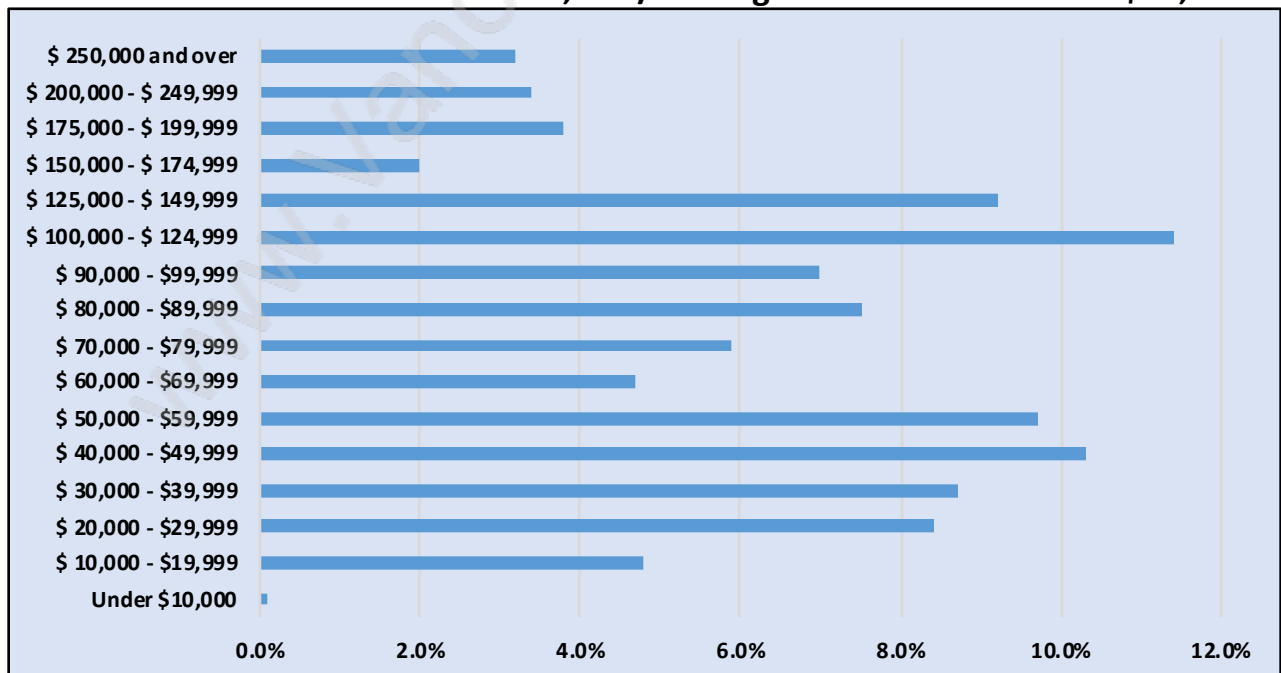

Households by Income in Abbotsford

Total Number of Households - 50,892 / Average Household Income - $93,818