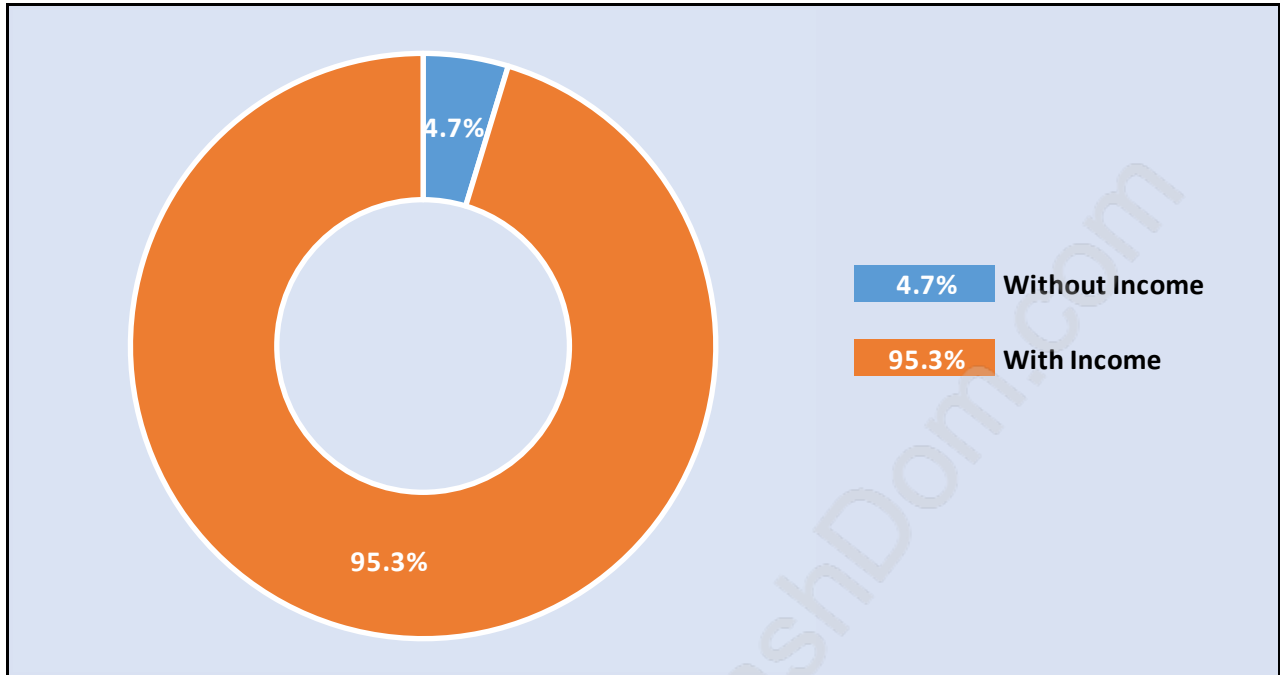

## Population Trends in Abbotsford

## Population by Age in Abbotsford

## Population Age 15+ by Income Status in Abbotsford

Total Population Age 15 - 120,757