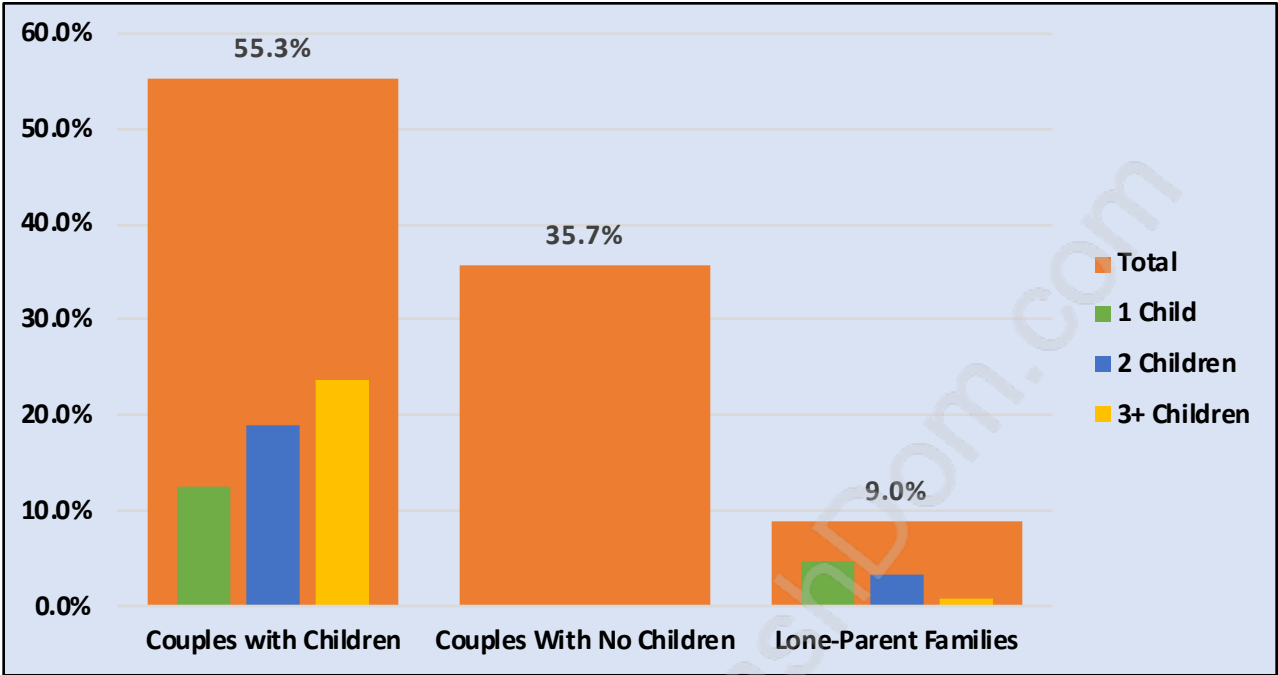

Aberdeen

Population Trends in Aberdeen

Population by Age in Aberdeen

Population Age 15+ by Income Status in Aberdeen

Total Population Age 15 - 5,157

Households by Income in Aberdeen

Total Number of Households - 1,904 / Average Household Income - \$117,987

Families in Aberdeen

Average Persons per Family - 3.6

Children at Home in Aberdeen

Total Number of Children at Home - 2,168

Family Structure in Aberdeen

Total Number of Families - 1,573 / Average Persons per Family - 3.6