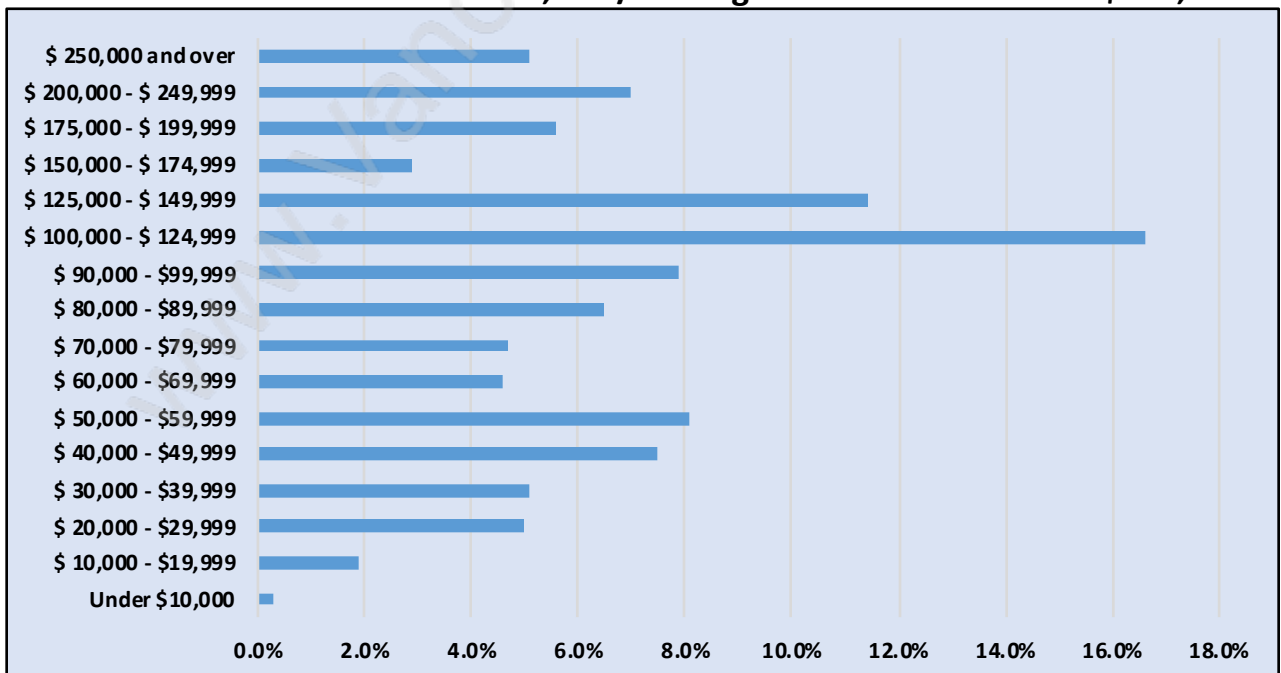

Aberdeen

Population Trends in Aberdeen

Population by Age in Aberdeen

Population Age 15+ by Income Status in Aberdeen

Total Population Age 15 - 5,157

Households by Income in Aberdeen

Total Number of Households - 1,904 / Average Household Income - \$117,987

Families in Aberdeen

Average Persons per Family - 3.6

Children at Home in Aberdeen

Total Number of Children at Home - 2,168

Family Structure in Aberdeen

Total Number of Families - 1,573 / Average Persons per Family - 3.6