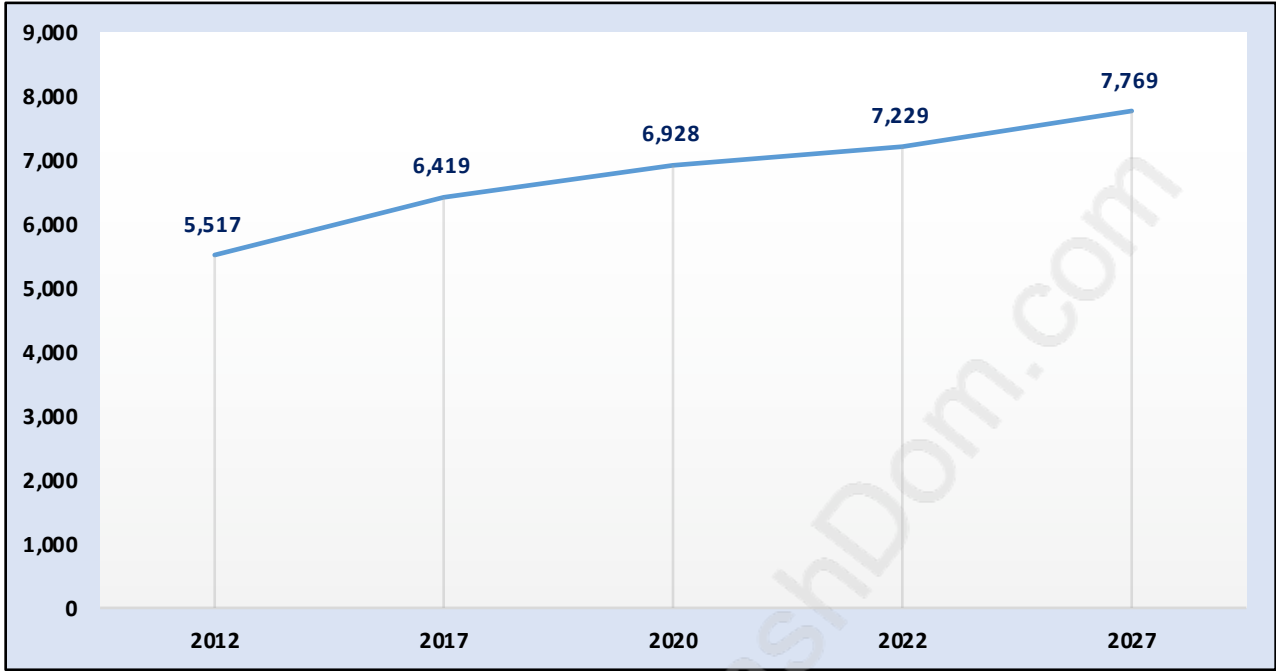

Aberdeen

Population Trends in Aberdeen

Population by Age in Aberdeen

Population Age 15+ by Income Status in Aberdeen

Total Population Age 15 - 5,157

Households by Income in Aberdeen

Total Number of Households - 1,904 / Average Household Income - \$117,987

Families in Aberdeen

Average Persons per Family - 3.6

Children at Home in Aberdeen

Total Number of Children at Home - 2,168

Family Structure in Aberdeen

Total Number of Families - 1,573 / Average Persons per Family - 3.6