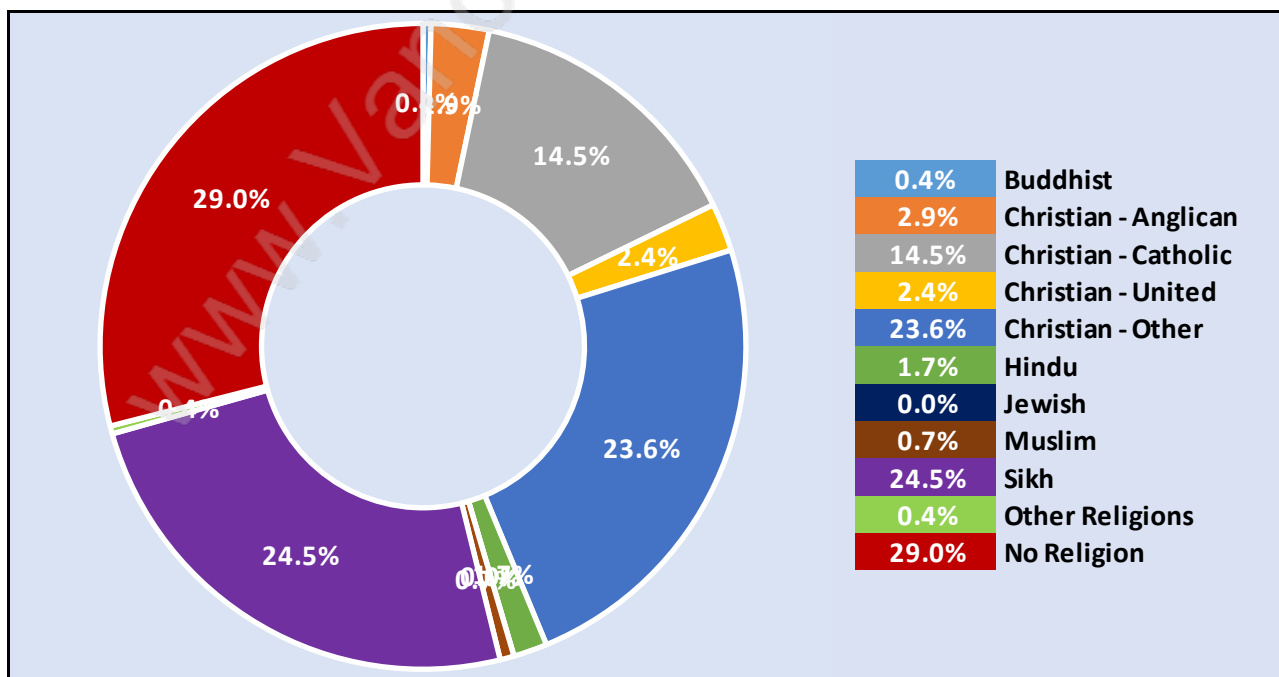

Population by Religion in Aberdeen