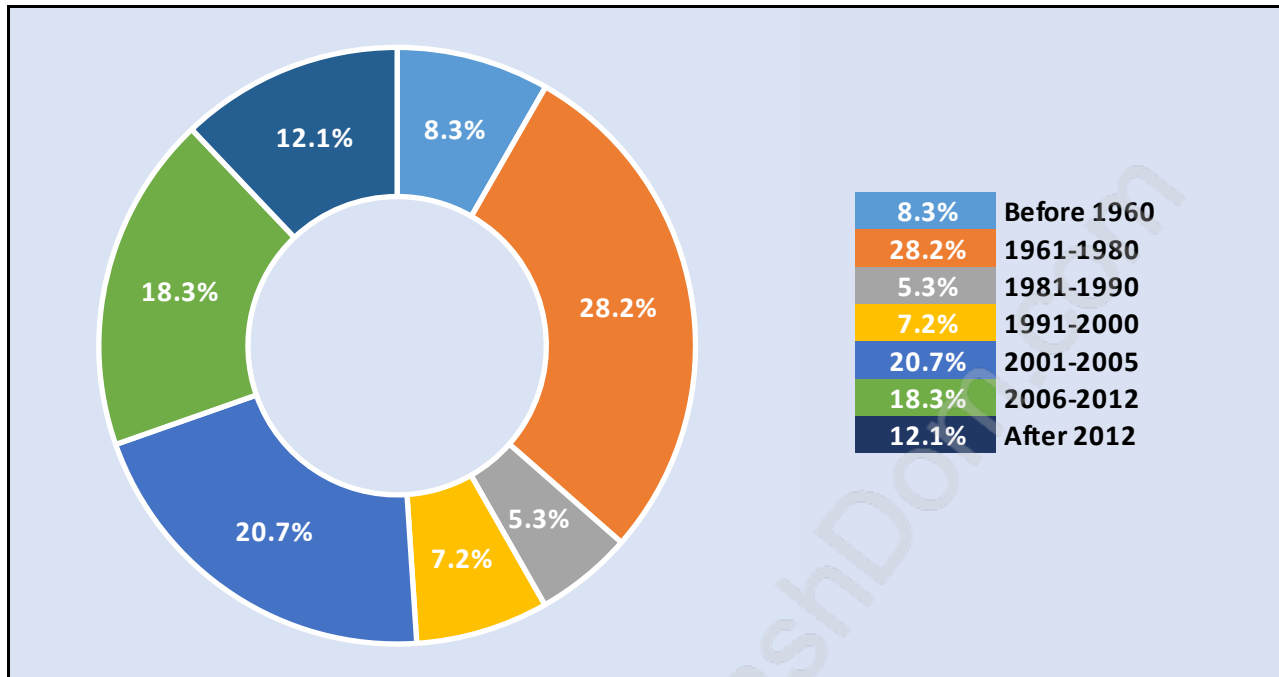

Aberdeen

Population Trends in Aberdeen

Population by Age in Aberdeen

Population Age 15+ by Income Status in Aberdeen

Total Population Age 15 - 5,157

Households by Income in Aberdeen

Total Number of Households - 1,904 / Average Household Income - \$117,987

Travel To Work in (from) Aberdeen

Occupied Dwellings by Structure Type in Aberdeen

Dominant Building Type - Houses

Private Dwellings by Period of Construction in Aberdeen

Dominant Period of Construction - 1961-1980