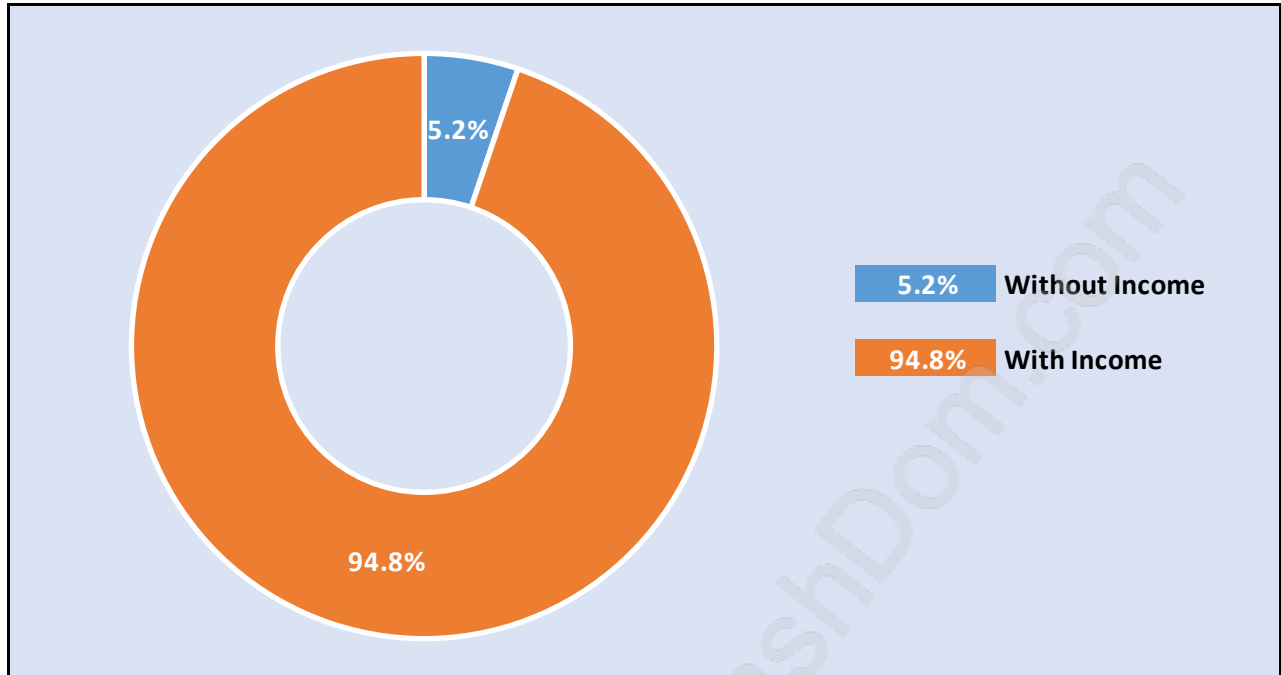

Aberdeen

Population Trends in Aberdeen

Population by Age in Aberdeen

Population Age 15+ by Income Status in Aberdeen

Total Population Age 15 - 5,157

Households by Income in Aberdeen

Total Number of Households - 1,904 / Average Household Income - \$117,987

Families in Aberdeen

Average Persons per Family - 3.6

Children at Home in Aberdeen

Total Number of Children at Home - 2,168

Family Structure in Aberdeen

Total Number of Families - 1,573 / Average Persons per Family - 3.6