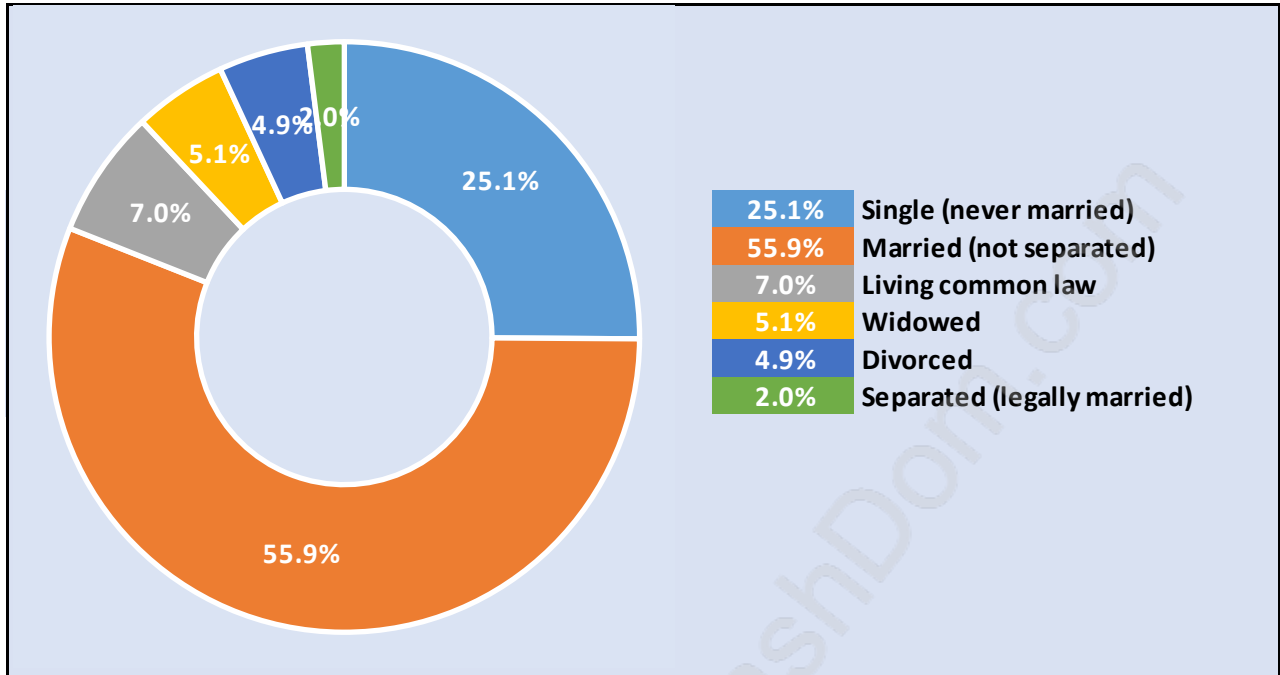

Aberdeen

Population Trends in Aberdeen

Population by Age in Aberdeen

Population Age 15+ by Income Status in Aberdeen

Total Population Age 15 - 5,157

Households by Income in Aberdeen

Total Number of Households - 1,904 / Average Household Income - \$117,987

Families in Aberdeen

Average Persons per Family - 3.6

Children at Home in Aberdeen

Total Number of Children at Home - 2,168

Family Structure in Aberdeen

Total Number of Families - 1,573 / Average Persons per Family - 3.6

Households by Household Size in Aberdeen

Total Number of Households - 1,904

Dwellings in Aberdeen

Population Age 15+ in Aberdeen

Labour Force by Occupation in Aberdeen

Labour Force Participation in Aberdeen