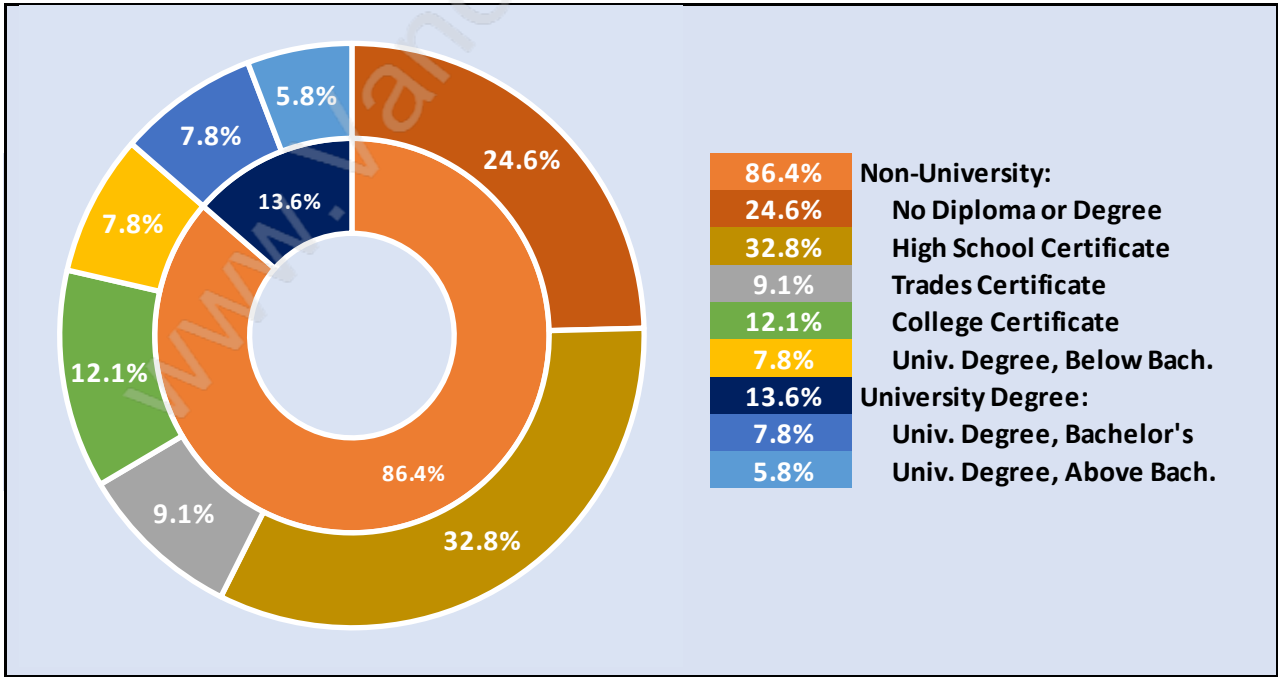

Aberdeen

Population Trends in Aberdeen

Population by Age in Aberdeen

Population Age 15+ by Income Status in Aberdeen

Total Population Age 15 - 5,157

Households by Income in Aberdeen

Total Number of Households - 1,904 / Average Household Income - \$117,987

Families in Aberdeen

Average Persons per Family - 3.6

Children at Home in Aberdeen

Total Number of Children at Home - 2,168

Family Structure in Aberdeen

Total Number of Families - 1,573 / Average Persons per Family - 3.6

Households by Household Size in Aberdeen

Total Number of Households - 1,904

Dwellings in Aberdeen

Population Age 15+ in Aberdeen

Labour Force by Occupation in Aberdeen

Labour Force Participation in Aberdeen