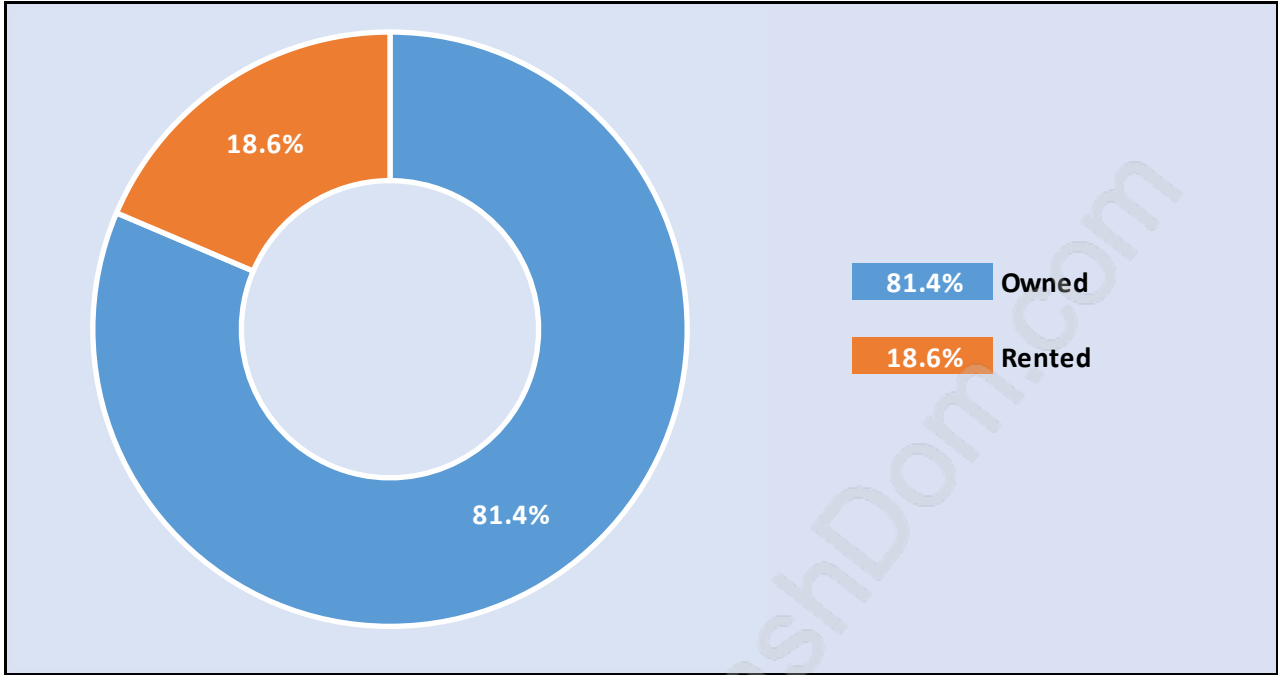

Aberdeen

Population Trends in Aberdeen

Population by Age in Aberdeen

Population Age 15+ by Income Status in Aberdeen

Total Population Age 15 - 5,157

Households by Income in Aberdeen

Total Number of Households - 1,904 / Average Household Income - \$117,987

Families in Aberdeen

Average Persons per Family - 3.6

Children at Home in Aberdeen

Total Number of Children at Home - 2,168

Family Structure in Aberdeen

Total Number of Families - 1,573 / Average Persons per Family - 3.6

Households by Household Size in Aberdeen

Total Number of Households - 1,904

Dwellings in Aberdeen

Population Age 15+ in Aberdeen

Labour Force by Occupation in Aberdeen

Labour Force Participation in Aberdeen