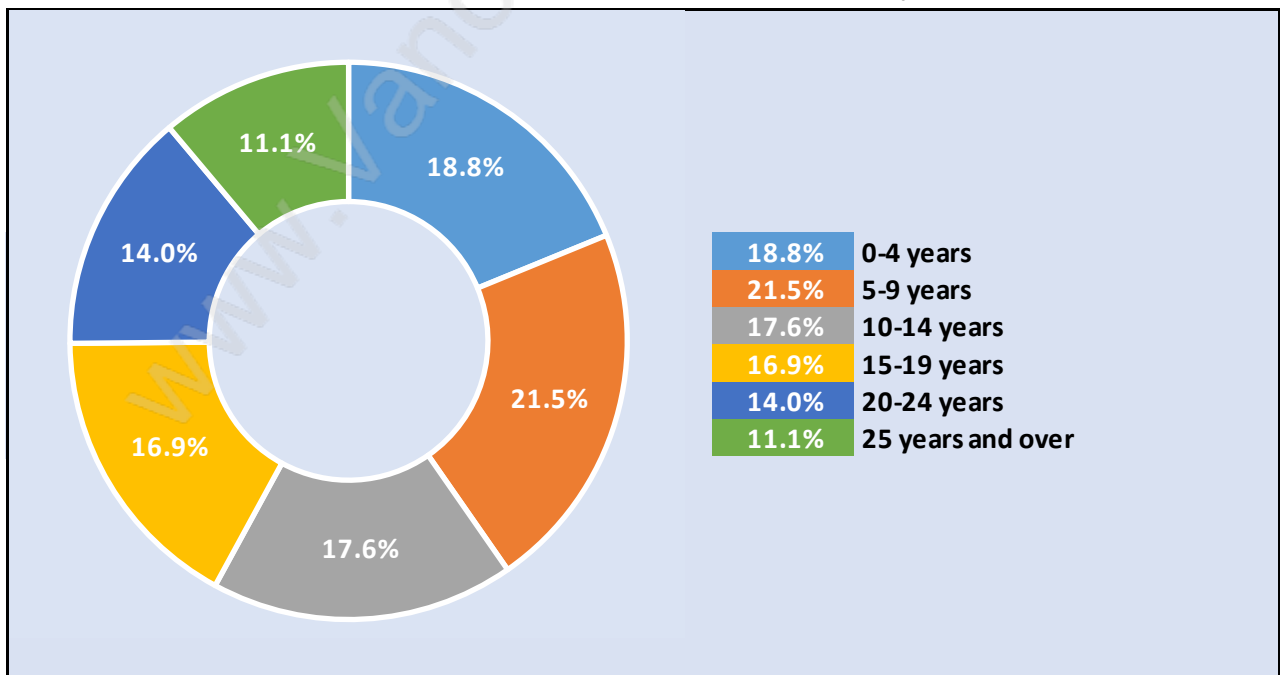

Aberdeen

Population Trends in Aberdeen

Population by Age in Aberdeen

Population Age 15+ by Income Status in Aberdeen

Total Population Age 15 - 5,157

Households by Income in Aberdeen

Total Number of Households - 1,904 / Average Household Income - \$117,987

Families in Aberdeen

Average Persons per Family - 3.6

Children at Home in Aberdeen

Total Number of Children at Home - 2,168

Family Structure in Aberdeen

Total Number of Families - 1,573 / Average Persons per Family - 3.6