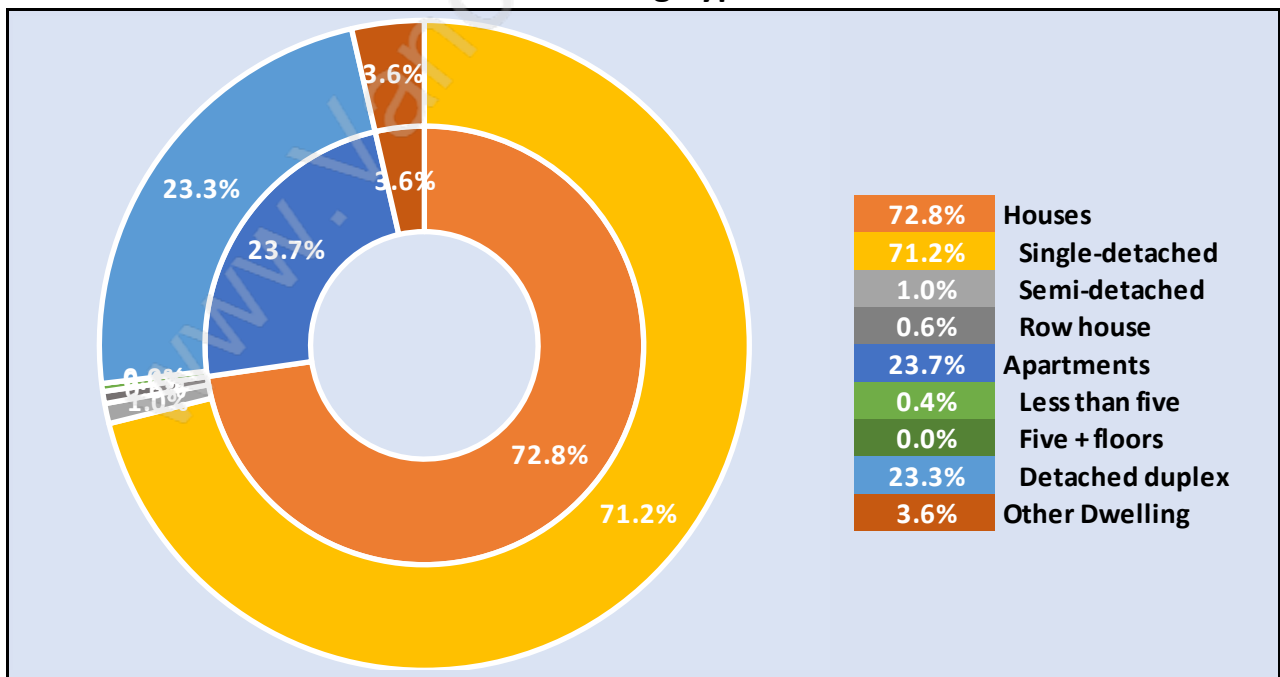

Aberdeen

Population Trends in Aberdeen

Population by Age in Aberdeen

Population Age 15+ by Income Status in Aberdeen

Total Population Age 15 - 5,157

Households by Income in Aberdeen

Total Number of Households - 1,904 / Average Household Income - \$117,987

Families in Aberdeen

Average Persons per Family - 3.6

Children at Home in Aberdeen

Total Number of Children at Home - 2,168

Family Structure in Aberdeen

Total Number of Families - 1,573 / Average Persons per Family - 3.6

Households by Household Size in Aberdeen

Total Number of Households - 1,904

Dwellings in Aberdeen

Population Age 15+ in Aberdeen

Labour Force by Occupation in Aberdeen

Labour Force Participation in Aberdeen

Travel To Work in (from) Aberdeen

Occupied Dwellings by Structure Type in Aberdeen

Dominant Building Type - Houses

Private Dwellings by Period of Construction in Aberdeen

Dominant Period of Construction - 1961-1980