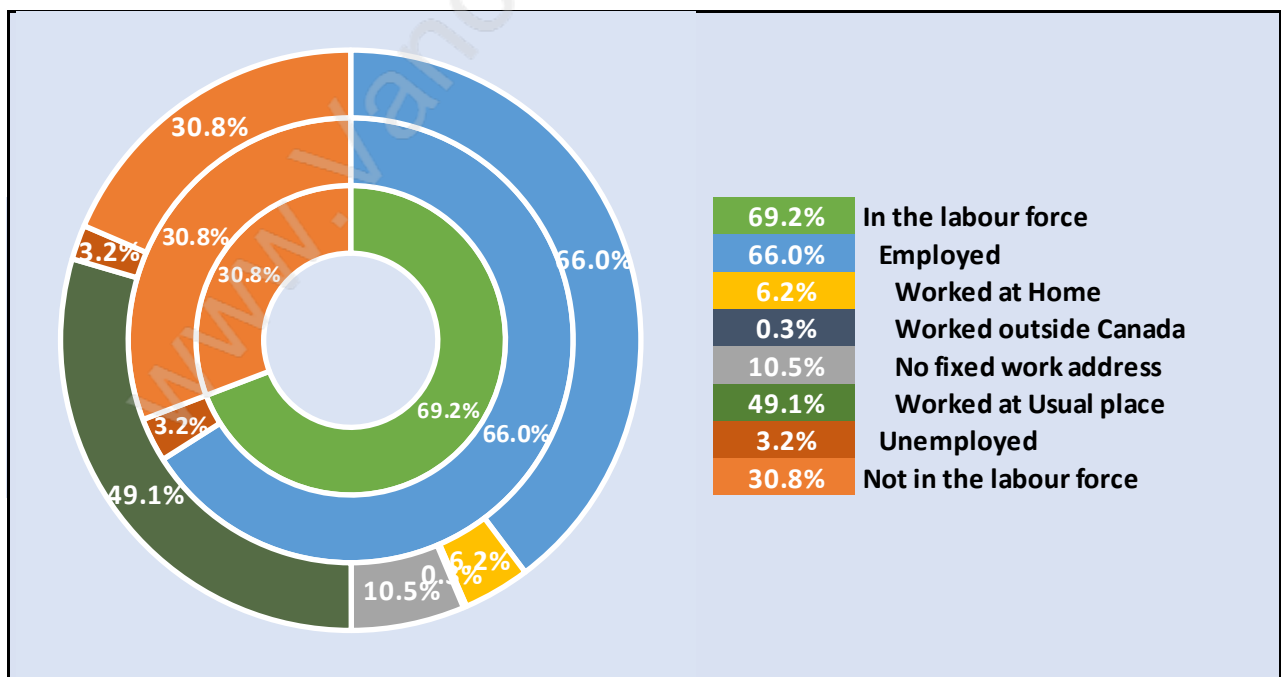

Aberdeen

Population Trends in Aberdeen

Population by Age in Aberdeen

Population Age 15+ by Income Status in Aberdeen

Total Population Age 15 - 5,157

Households by Income in Aberdeen

Total Number of Households - 1,904 / Average Household Income - \$117,987

Households by Household Size in Aberdeen

Total Number of Households - 1,904

Dwellings in Aberdeen

Population Age 15+ in Aberdeen

Labour Force by Occupation in Aberdeen

Labour Force Participation in Aberdeen