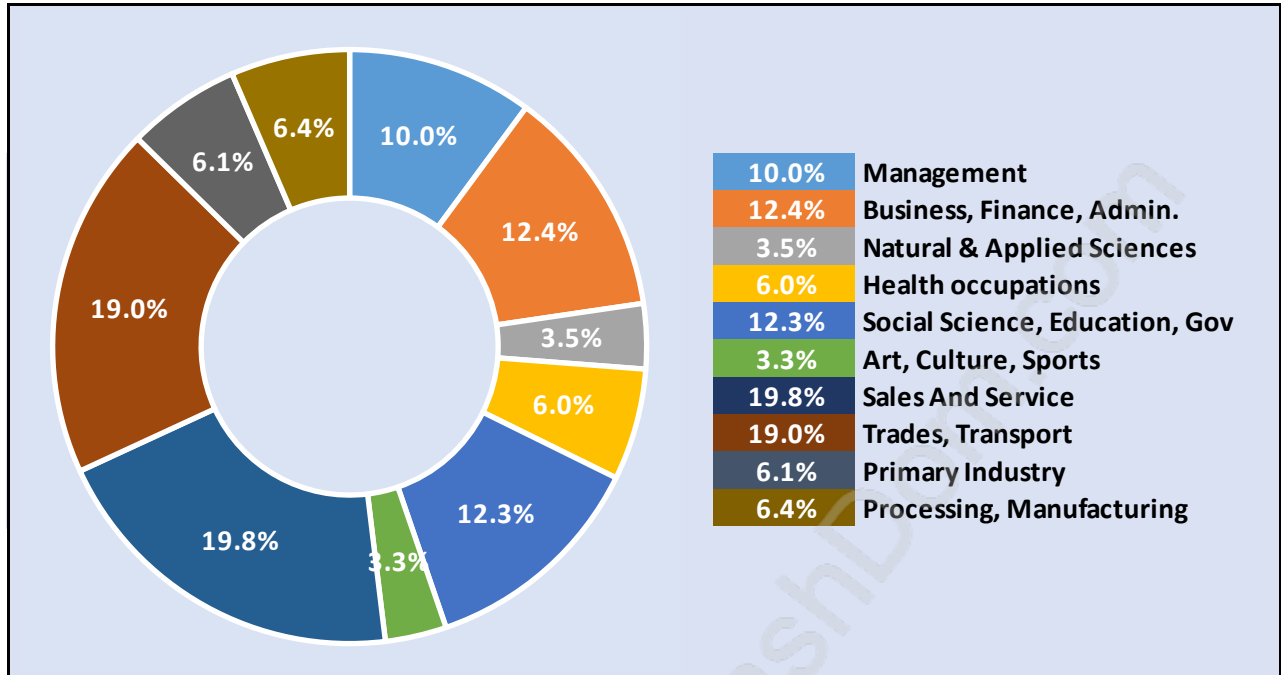

Labour Force by Occupation in Aberdeen