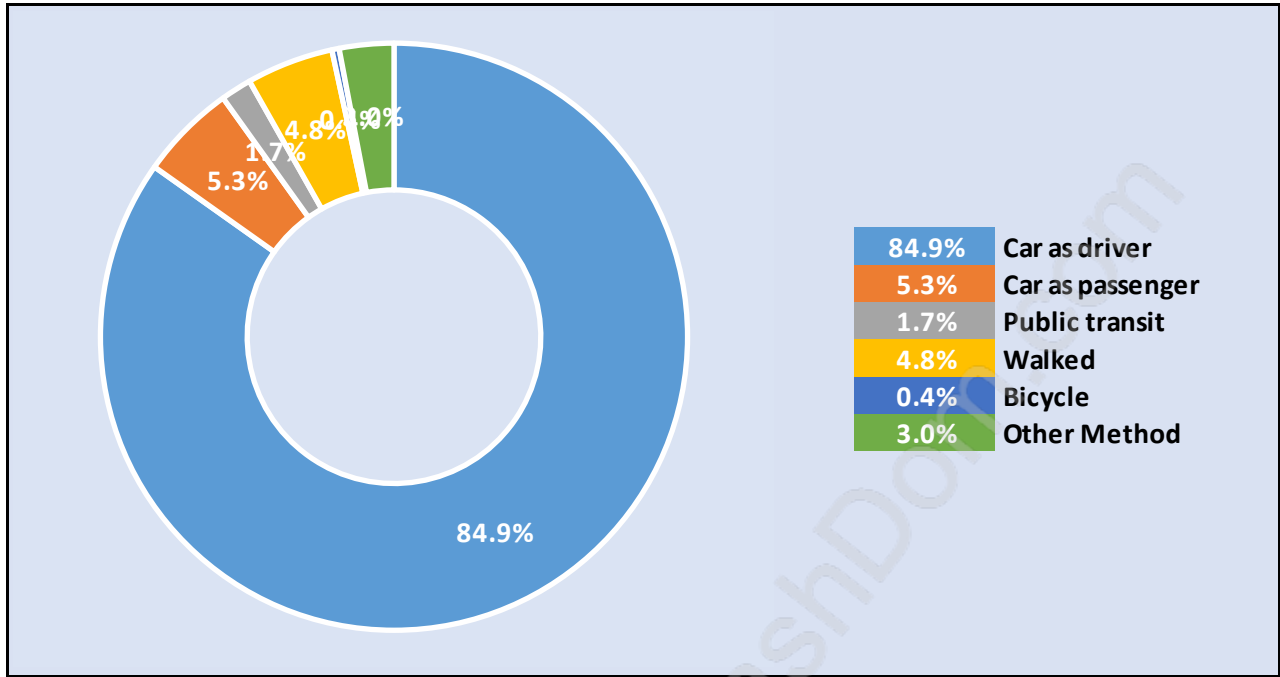

Travel To Work in (from) Aberdeen