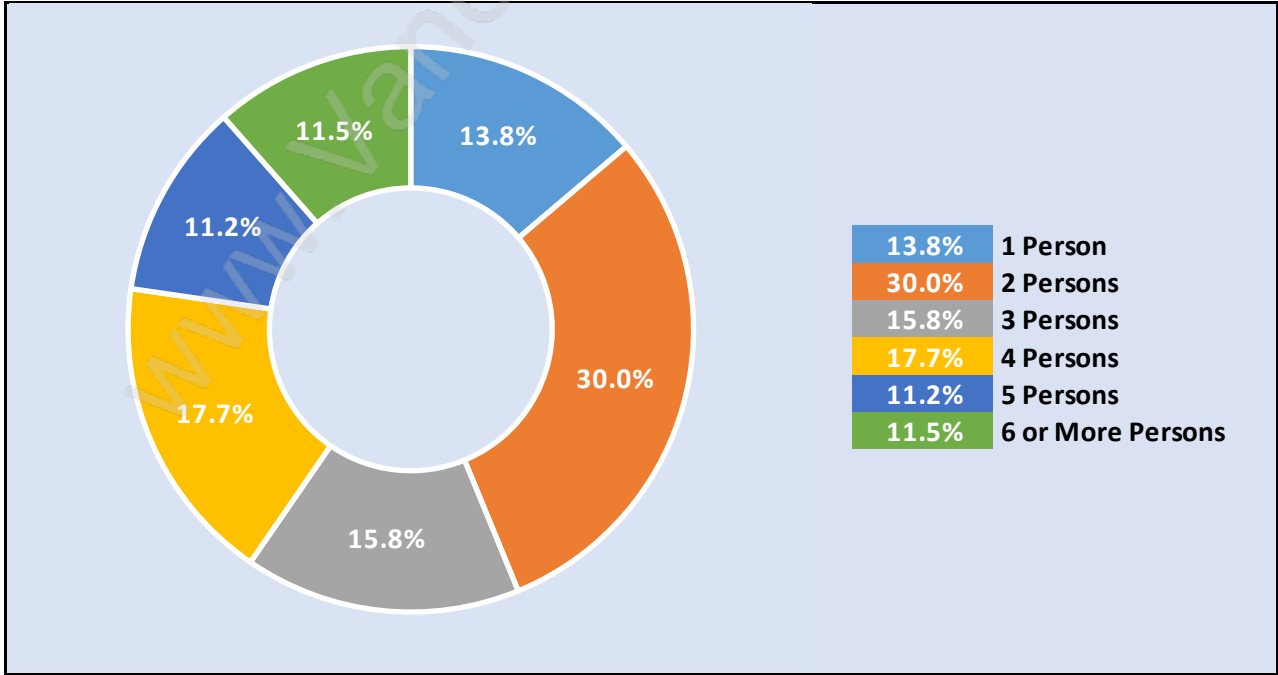

Aberdeen

Population Trends in Aberdeen

Population by Age in Aberdeen

Population Age 15+ by Income Status in Aberdeen

Total Population Age 15 - 5,157

Households by Income in Aberdeen

Total Number of Households - 1,904 / Average Household Income - \$117,987

Families in Aberdeen

Average Persons per Family - 3.6

Children at Home in Aberdeen

Total Number of Children at Home - 2,168

Family Structure in Aberdeen

Total Number of Families - 1,573 / Average Persons per Family - 3.6

Households by Household Size in Aberdeen

Total Number of Households - 1,904

Dwellings in Aberdeen

Population Age 15+ in Aberdeen

Labour Force by Occupation in Aberdeen

Labour Force Participation in Aberdeen