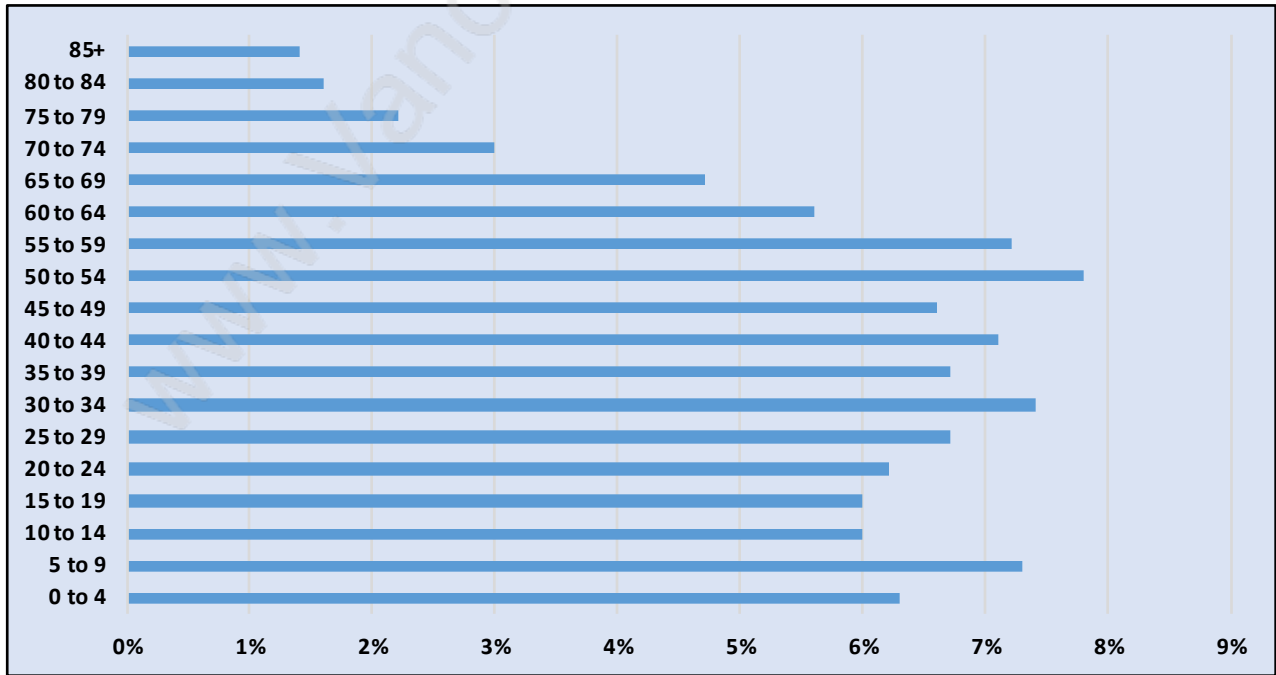

Aberdeen

Population Trends in Aberdeen

Population by Age in Aberdeen

Population Age 15+ by Income Status in Aberdeen

Total Population Age 15 - 5,157

Households by Income in Aberdeen

Total Number of Households - 1,904 / Average Household Income - \$117,987

Families in Aberdeen

Average Persons per Family - 3.6

Children at Home in Aberdeen

Total Number of Children at Home - 2,168

Family Structure in Aberdeen

Total Number of Families - 1,573 / Average Persons per Family - 3.6