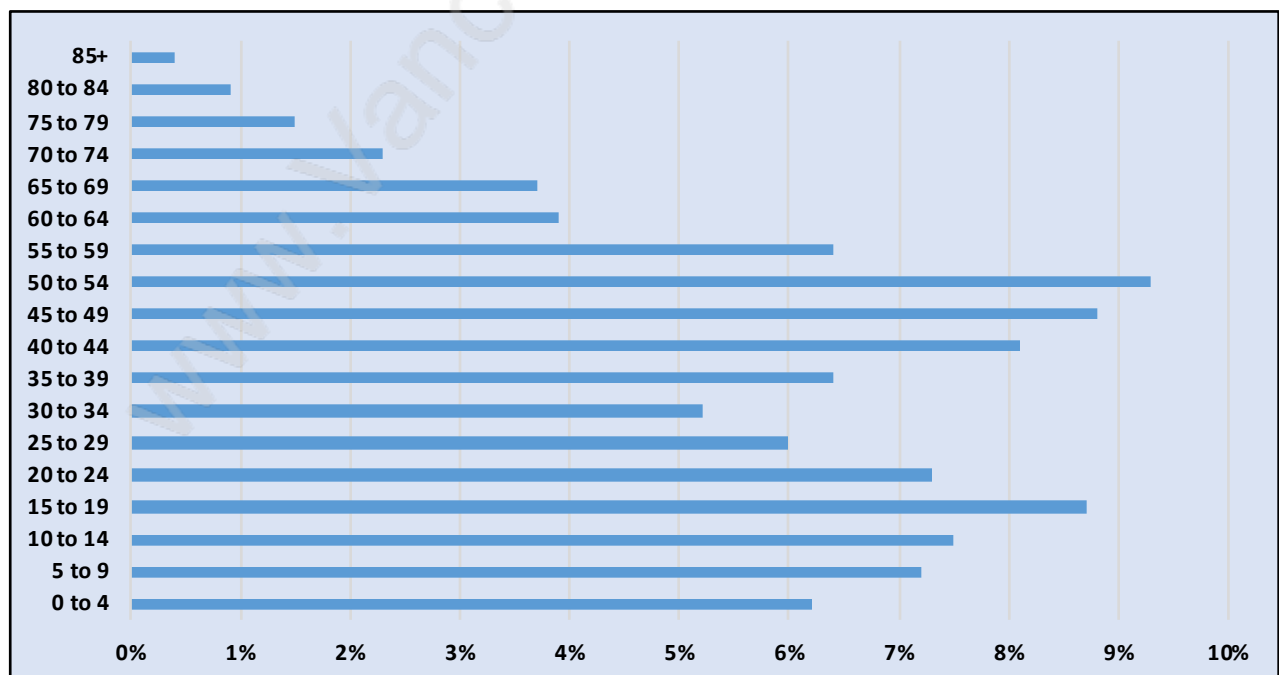

Albion

Population Trends in Albion

Population by Age in Albion

Population Age 15+ by Income Status in Albion

Total Population Age 15 - 6,151

Households by Income in Albion

Total Number of Households - 2,378 / Average Household Income - \$126,080

Families in Albion

Average Persons per Family - 3.4

Children at Home in Albion

Total Number of Children at Home - 2,973

Family Structure in Albion

Total Number of Families - 2,145 / Average Persons per Family - 3.4