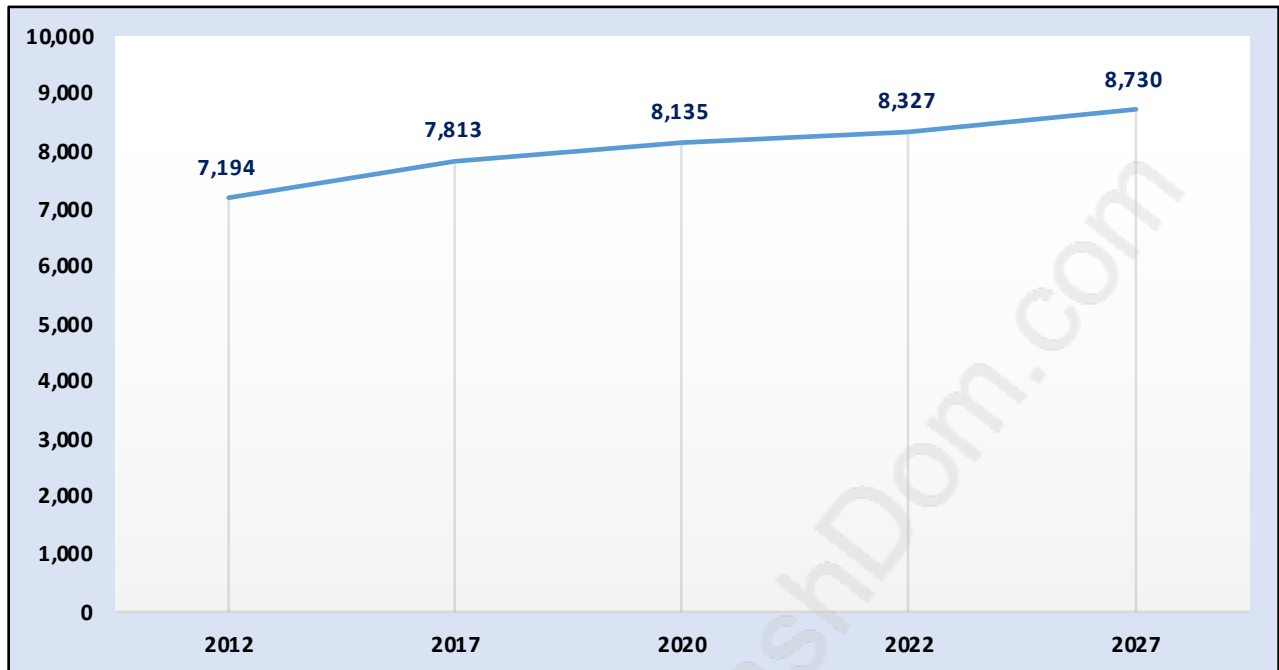

Albion

Population Trends in Albion

Population by Age in Albion

Population Age 15+ by Income Status in Albion

Total Population Age 15 - 6,151

Households by Income in Albion

Total Number of Households - 2,378 / Average Household Income - \$126,080

Families in Albion

Average Persons per Family - 3.4

Children at Home in Albion

Total Number of Children at Home - 2,973

Family Structure in Albion

Total Number of Families - 2,145 / Average Persons per Family - 3.4