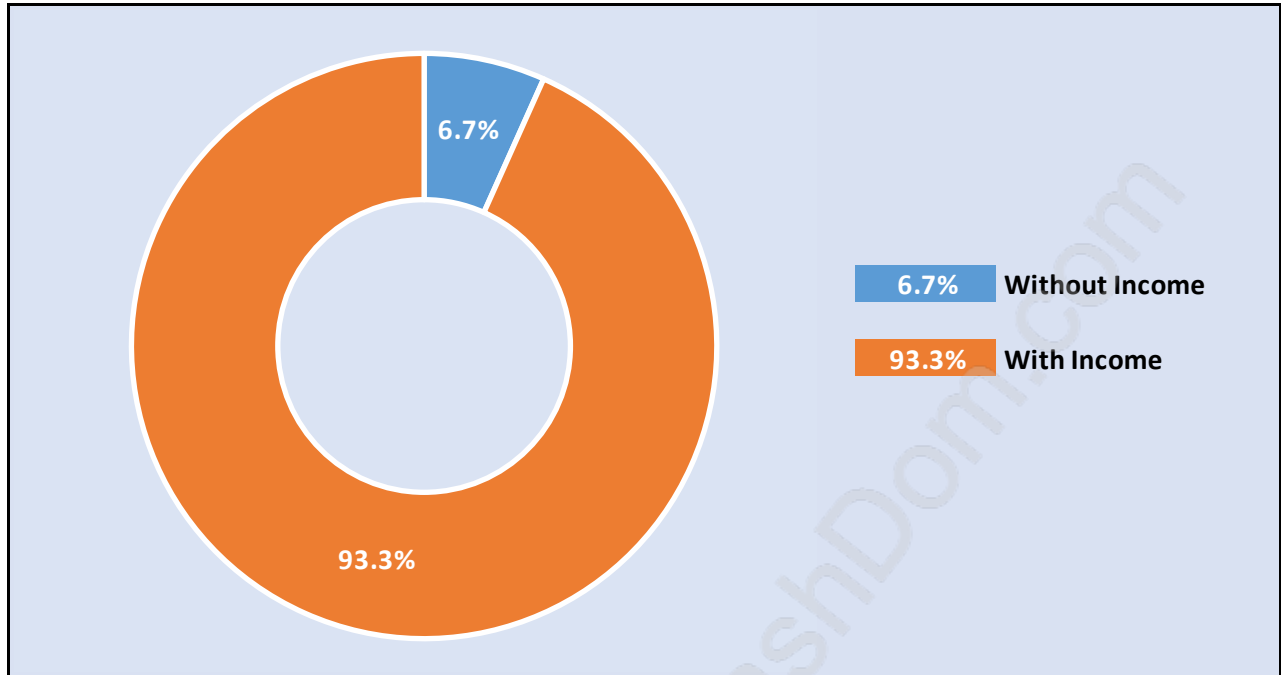

Albion

Population Trends in Albion

Population by Age in Albion

Population Age 15+ by Income Status in Albion

Total Population Age 15 - 6,151

Households by Income in Albion

Total Number of Households - 2,378 / Average Household Income - \$126,080

Families in Albion

Average Persons per Family - 3.4

Children at Home in Albion

Total Number of Children at Home - 2,973

Family Structure in Albion

Total Number of Families - 2,145 / Average Persons per Family - 3.4