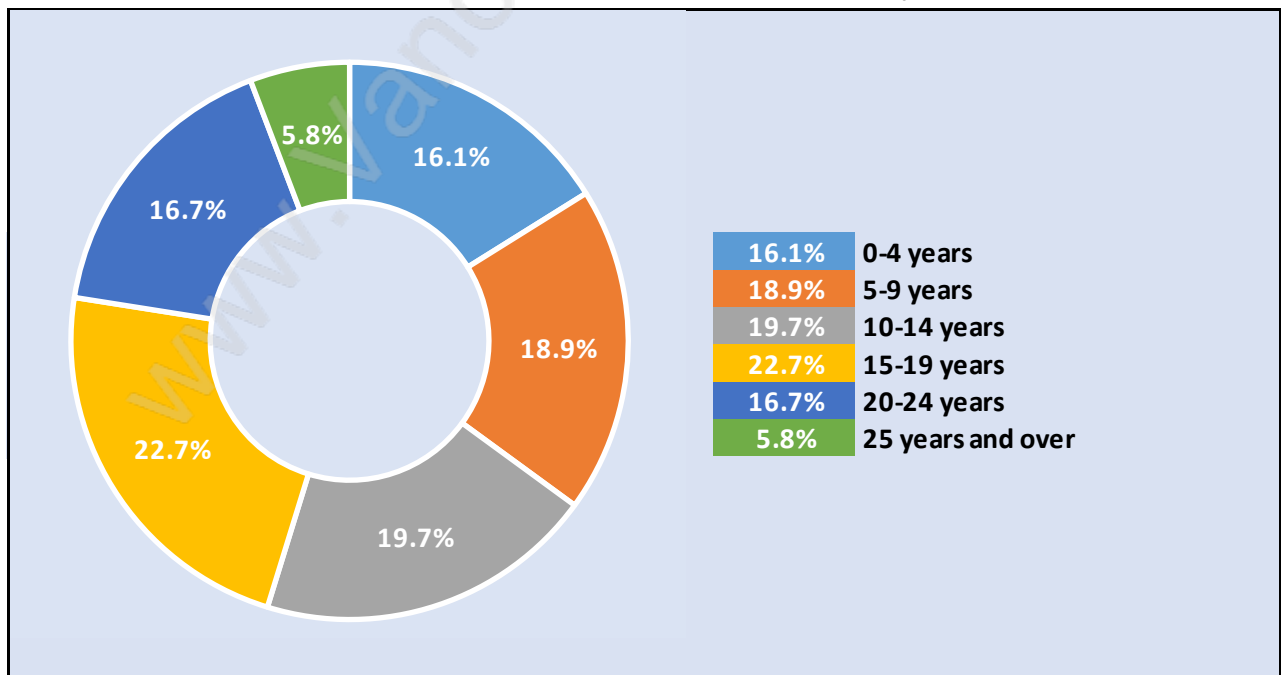

Albion

Population Trends in Albion

Population by Age in Albion

Population Age 15+ by Income Status in Albion

Total Population Age 15 - 6,151

Households by Income in Albion

Total Number of Households - 2,378 / Average Household Income - \$126,080

Families in Albion

Average Persons per Family - 3.4

Children at Home in Albion

Total Number of Children at Home - 2,973

Family Structure in Albion

Total Number of Families - 2,145 / Average Persons per Family - 3.4