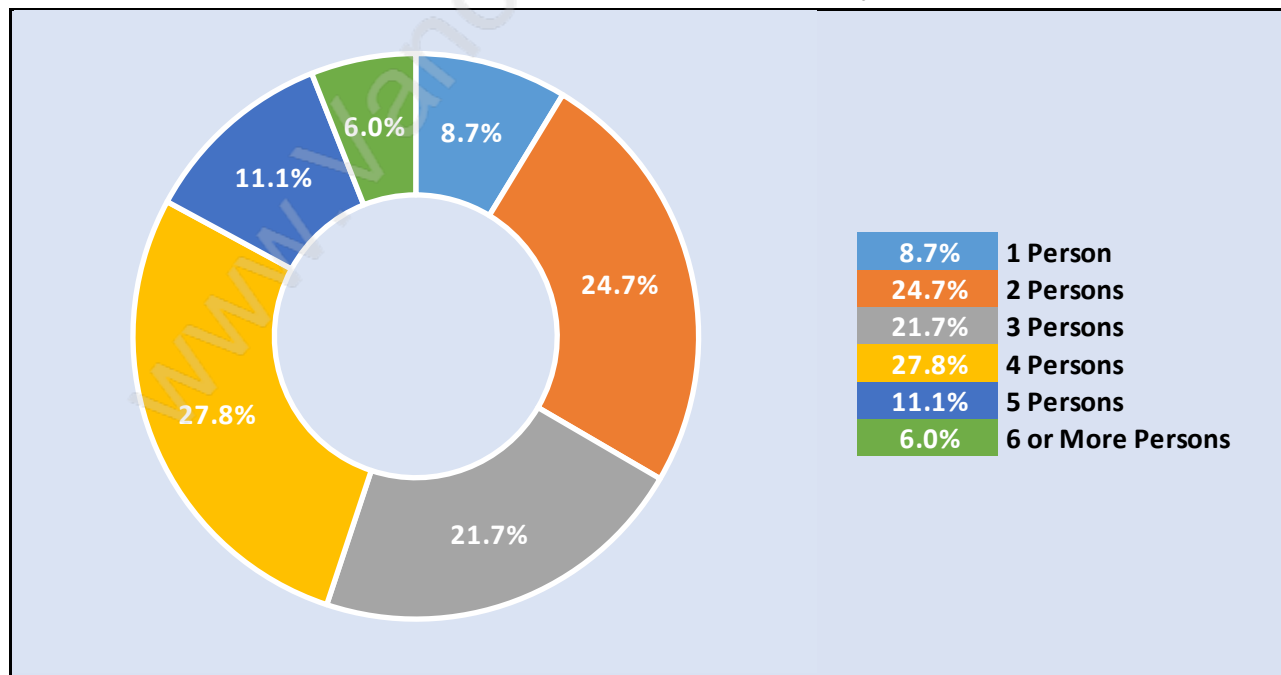

Albion

Population Trends in Albion

Population by Age in Albion

Population Age 15+ by Income Status in Albion

Total Population Age 15 - 6,151

Households by Income in Albion

Total Number of Households - 2,378 / Average Household Income - \$126,080

Families in Albion

Average Persons per Family - 3.4

Children at Home in Albion

Total Number of Children at Home - 2,973

Family Structure in Albion

Total Number of Families - 2,145 / Average Persons per Family - 3.4

Households by Household Size in Albion

Total Number of Households - 2,378

Dwellings in Albion

Population Age 15+ in Albion

Labour Force by Occupation in Albion

Labour Force Participation in Albion

Travel To Work in (from) Albion