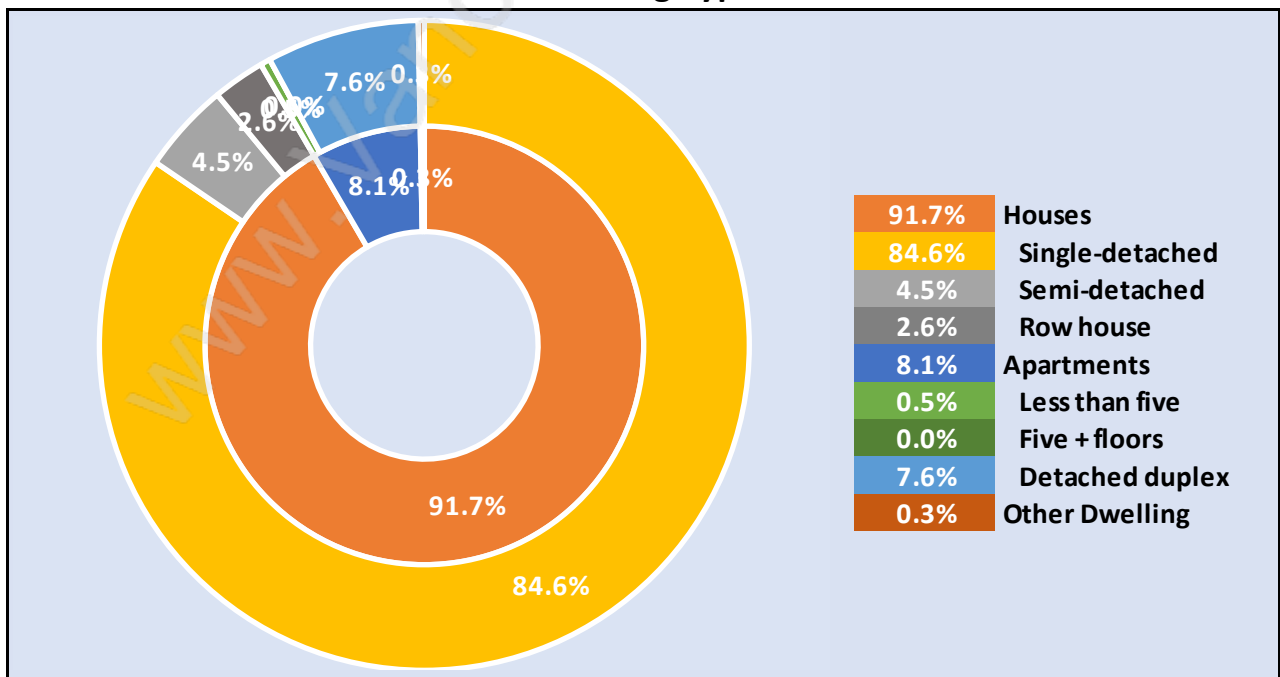

Albion

Population Trends in Albion

Population by Age in Albion

Population Age 15+ by Income Status in Albion

Total Population Age 15 - 6,151

Households by Income in Albion

Total Number of Households - 2,378 / Average Household Income - \$126,080

Families in Albion

Average Persons per Family - 3.4

Children at Home in Albion

Total Number of Children at Home - 2,973

Family Structure in Albion

Total Number of Families - 2,145 / Average Persons per Family - 3.4

Households by Household Size in Albion

Total Number of Households - 2,378

Dwellings in Albion

Population Age 15+ in Albion

Labour Force by Occupation in Albion

Labour Force Participation in Albion

Travel To Work in (from) Albion

Occupied Dwellings by Structure Type in Albion

Dominant Bulding Type - Houses

Private Dwellings by Period of Construction in Albion

Dominant Period of Construction - 2001-2005

Population by Religion in Albion