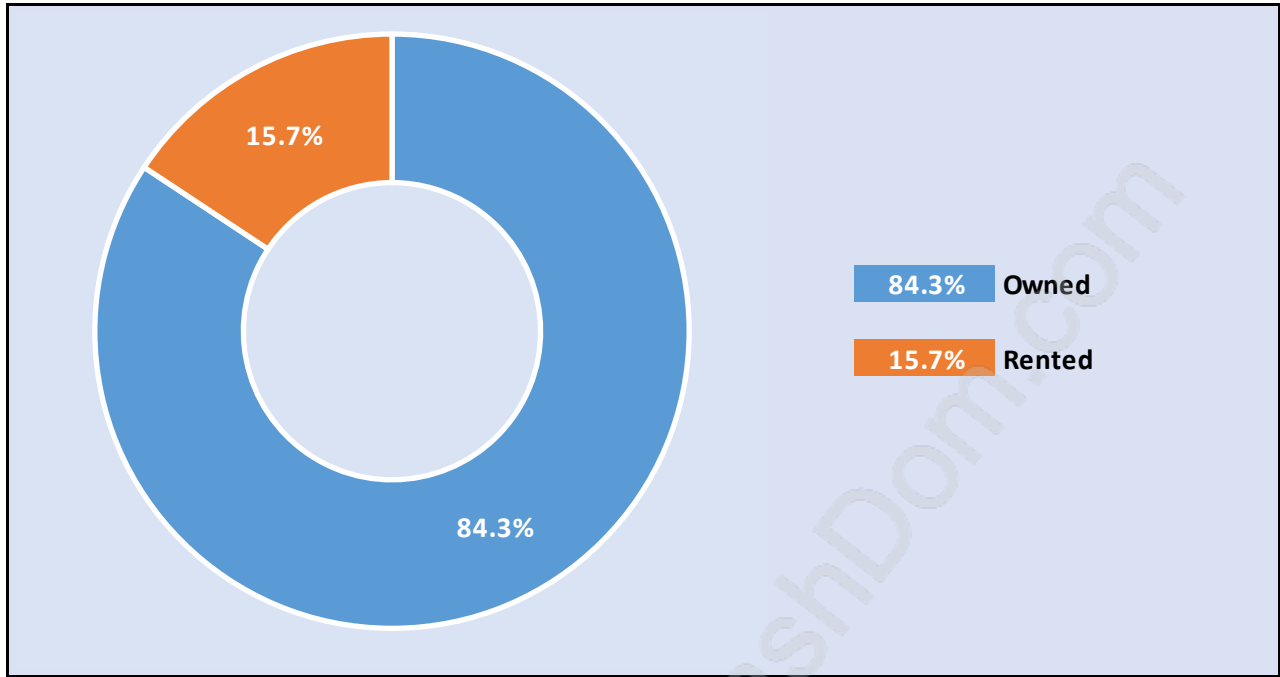

Albion

Population Trends in Albion

Population by Age in Albion

Population Age 15+ by Income Status in Albion

Total Population Age 15 - 6,151

Households by Income in Albion

Total Number of Households - 2,378 / Average Household Income - \$126,080

Families in Albion

Average Persons per Family - 3.4

Children at Home in Albion

Total Number of Children at Home - 2,973

Family Structure in Albion

Total Number of Families - 2,145 / Average Persons per Family - 3.4

Households by Household Size in Albion

Total Number of Households - 2,378

Dwellings in Albion

Population Age 15+ in Albion

Labour Force by Occupation in Albion

Labour Force Participation in Albion

Travel To Work in (from) Albion