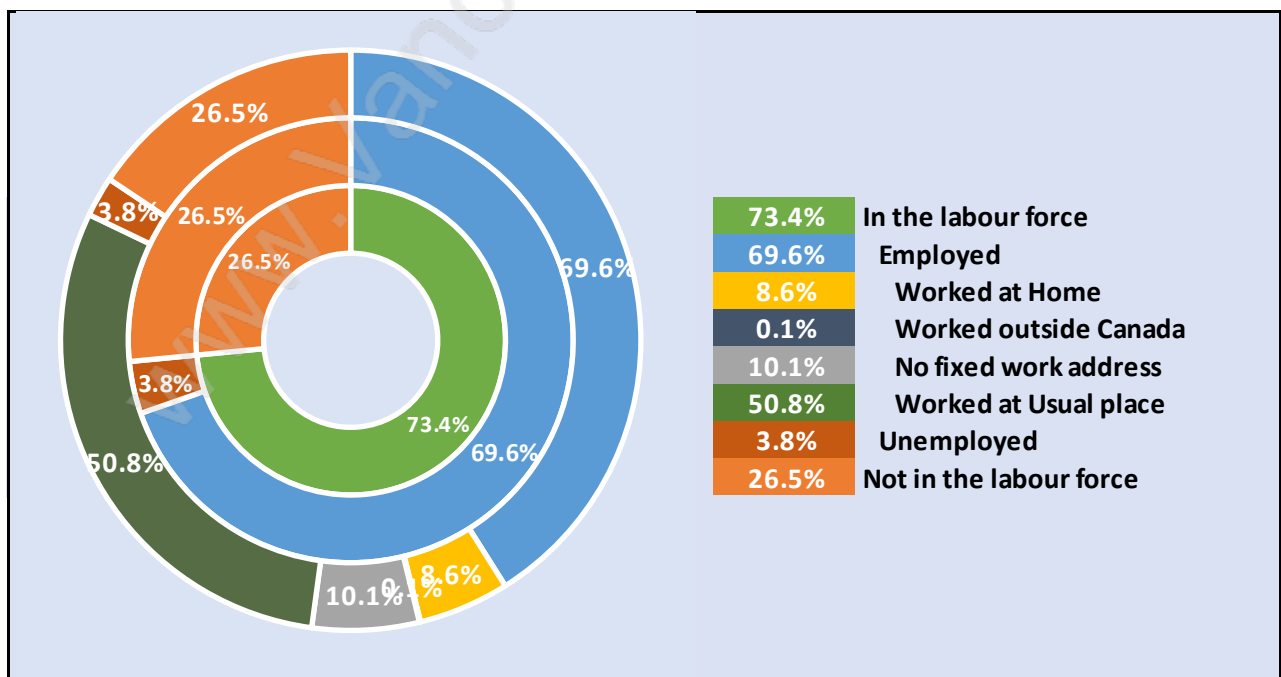

Albion

Population Trends in Albion

Population by Age in Albion

Population Age 15+ by Income Status in Albion

Total Population Age 15 - 6,151

Households by Income in Albion

Total Number of Households - 2,378 / Average Household Income - \$126,080

Families in Albion

Average Persons per Family - 3.4

Children at Home in Albion

Total Number of Children at Home - 2,973

Family Structure in Albion

Total Number of Families - 2,145 / Average Persons per Family - 3.4

Households by Household Size in Albion

Total Number of Households - 2,378

Dwellings in Albion

Population Age 15+ in Albion

Labour Force by Occupation in Albion

Labour Force Participation in Albion

Travel To Work in (from) Albion

Occupied Dwellings by Structure Type in Albion

Dominant Bulding Type - Houses

Private Dwellings by Period of Construction in Albion

Dominant Period of Construction - 2001-2005

Population by Religion in Albion