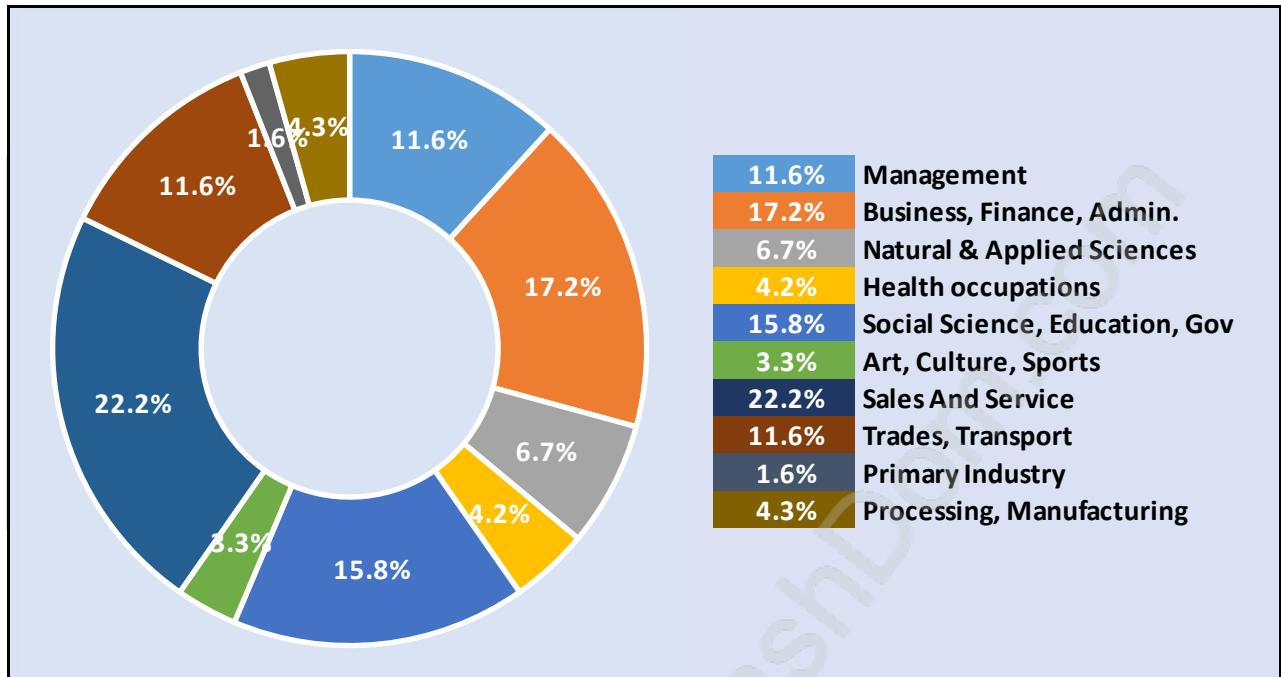

Households by Household Size in Albion

Total Number of Households - 2,378

Dwellings in Albion

Population Age 15+ in Albion

Labour Force by Occupation in Albion

Labour Force Participation in Albion

Travel To Work in (from) Albion

Occupied Dwellings by Structure Type in Albion

Dominant Bulding Type - Houses

Private Dwellings by Period of Construction in Albion

Dominant Period of Construction - 2001-2005

Population by Religion in Albion