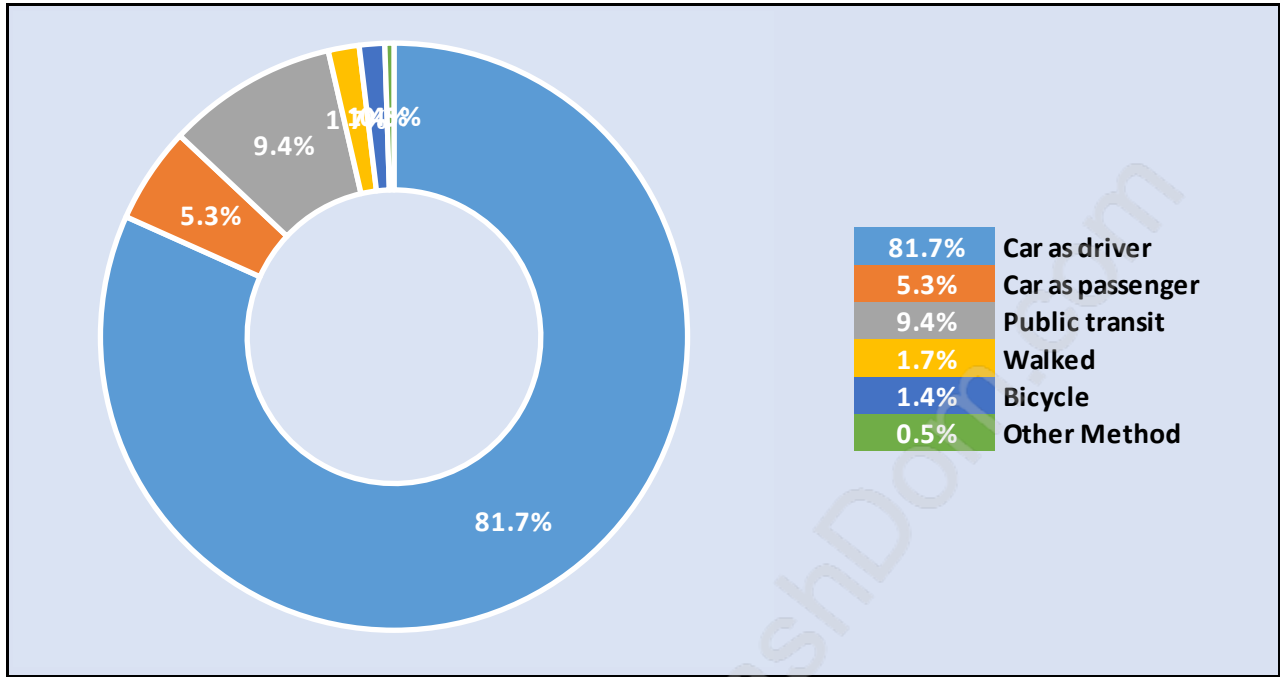

Families in Albion

Average Persons per Family - 3.4

Children at Home in Albion

Total Number of Children at Home - 2,973

Family Structure in Albion

Total Number of Families - 2,145 / Average Persons per Family - 3.4

Households by Household Size in Albion

Total Number of Households - 2,378

Dwellings in Albion

Population Age 15+ in Albion

Labour Force by Occupation in Albion

Labour Force Participation in Albion

Travel To Work in (from) Albion