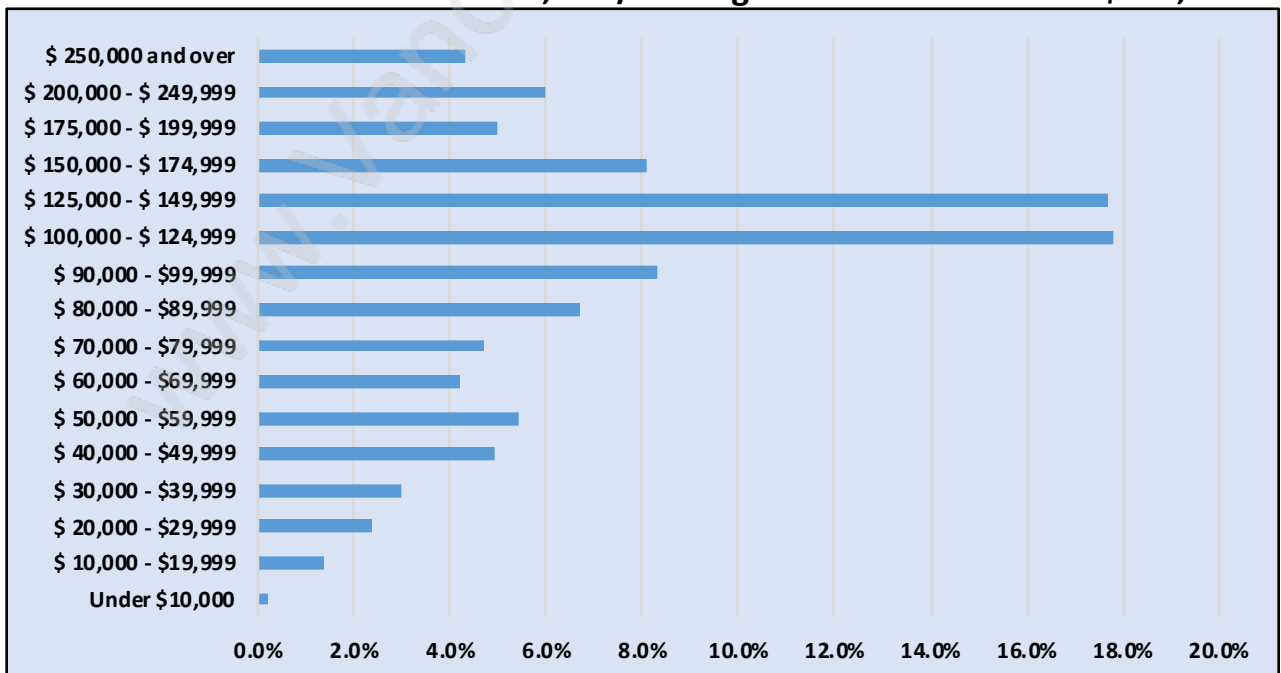

Albion

Population Trends in Albion

Population by Age in Albion

Population Age 15+ by Income Status in Albion

Total Population Age 15 - 6,151

Households by Income in Albion

Total Number of Households - 2,378 / Average Household Income - \$126,080

Families in Albion

Average Persons per Family - 3.4

Children at Home in Albion

Total Number of Children at Home - 2,973

Family Structure in Albion

Total Number of Families - 2,145 / Average Persons per Family - 3.4