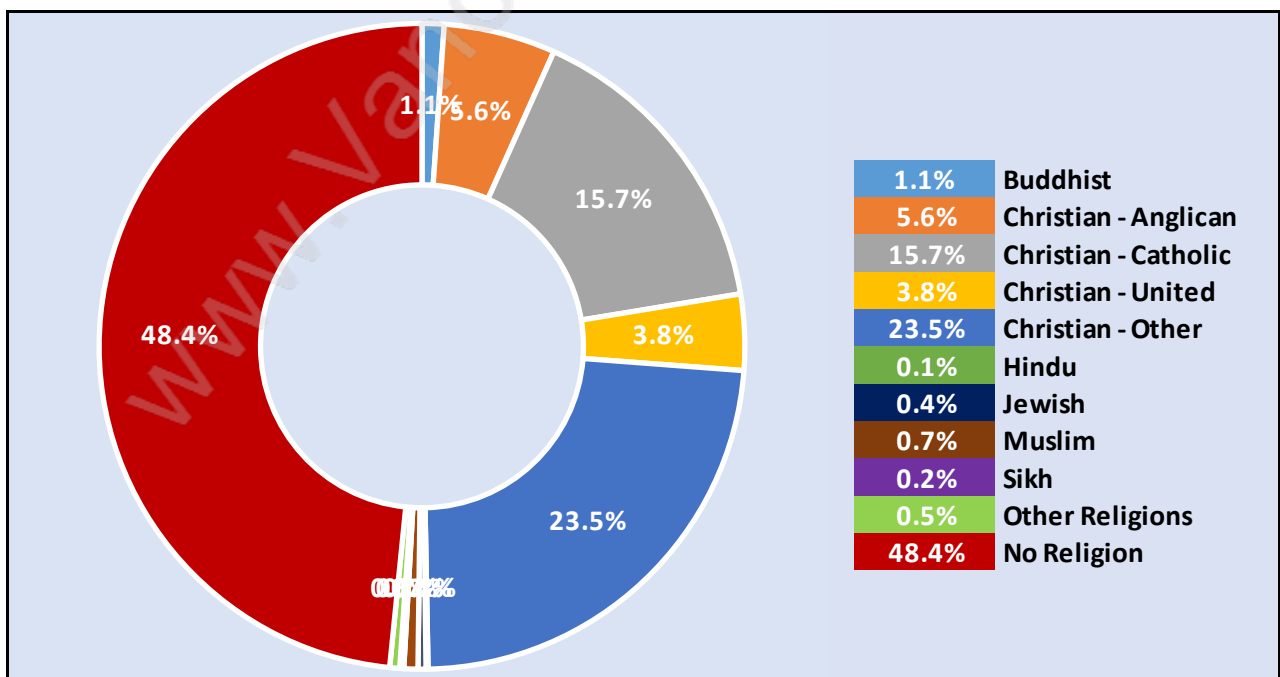

Occupied Dwellings by Structure Type in Albion

Dominant Bulding Type - Houses

Private Dwellings by Period of Construction in Albion

Dominant Period of Construction - 2001-2005

Population by Religion in Albion