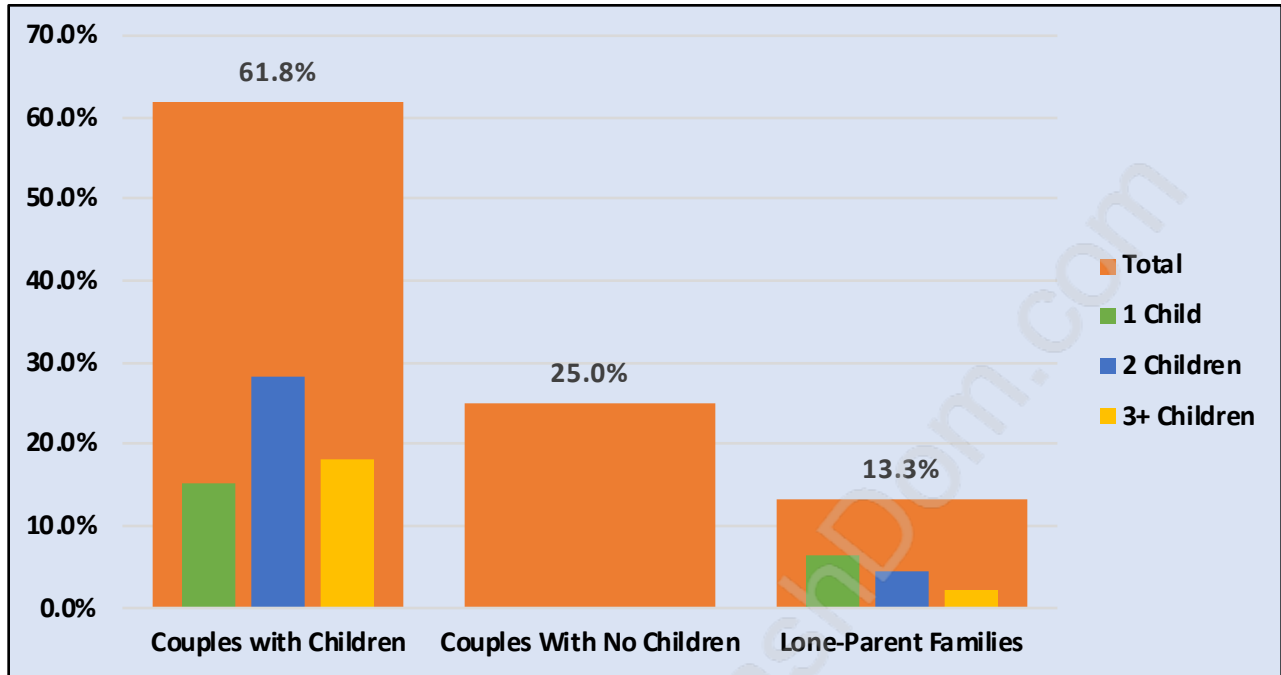

Albion

Population Trends in Albion

Population by Age in Albion

Population Age 15+ by Income Status in Albion

Total Population Age 15 - 6,151

Households by Income in Albion

Total Number of Households - 2,378 / Average Household Income - \$126,080

Families in Albion

Average Persons per Family - 3.4

Children at Home in Albion

Total Number of Children at Home - 2,973

Family Structure in Albion

Total Number of Families - 2,145 / Average Persons per Family - 3.4

Households by Household Size in Albion

Total Number of Households - 2,378

Dwellings in Albion

Population Age 15+ in Albion

Labour Force by Occupation in Albion

Labour Force Participation in Albion

Travel To Work in (from) Albion