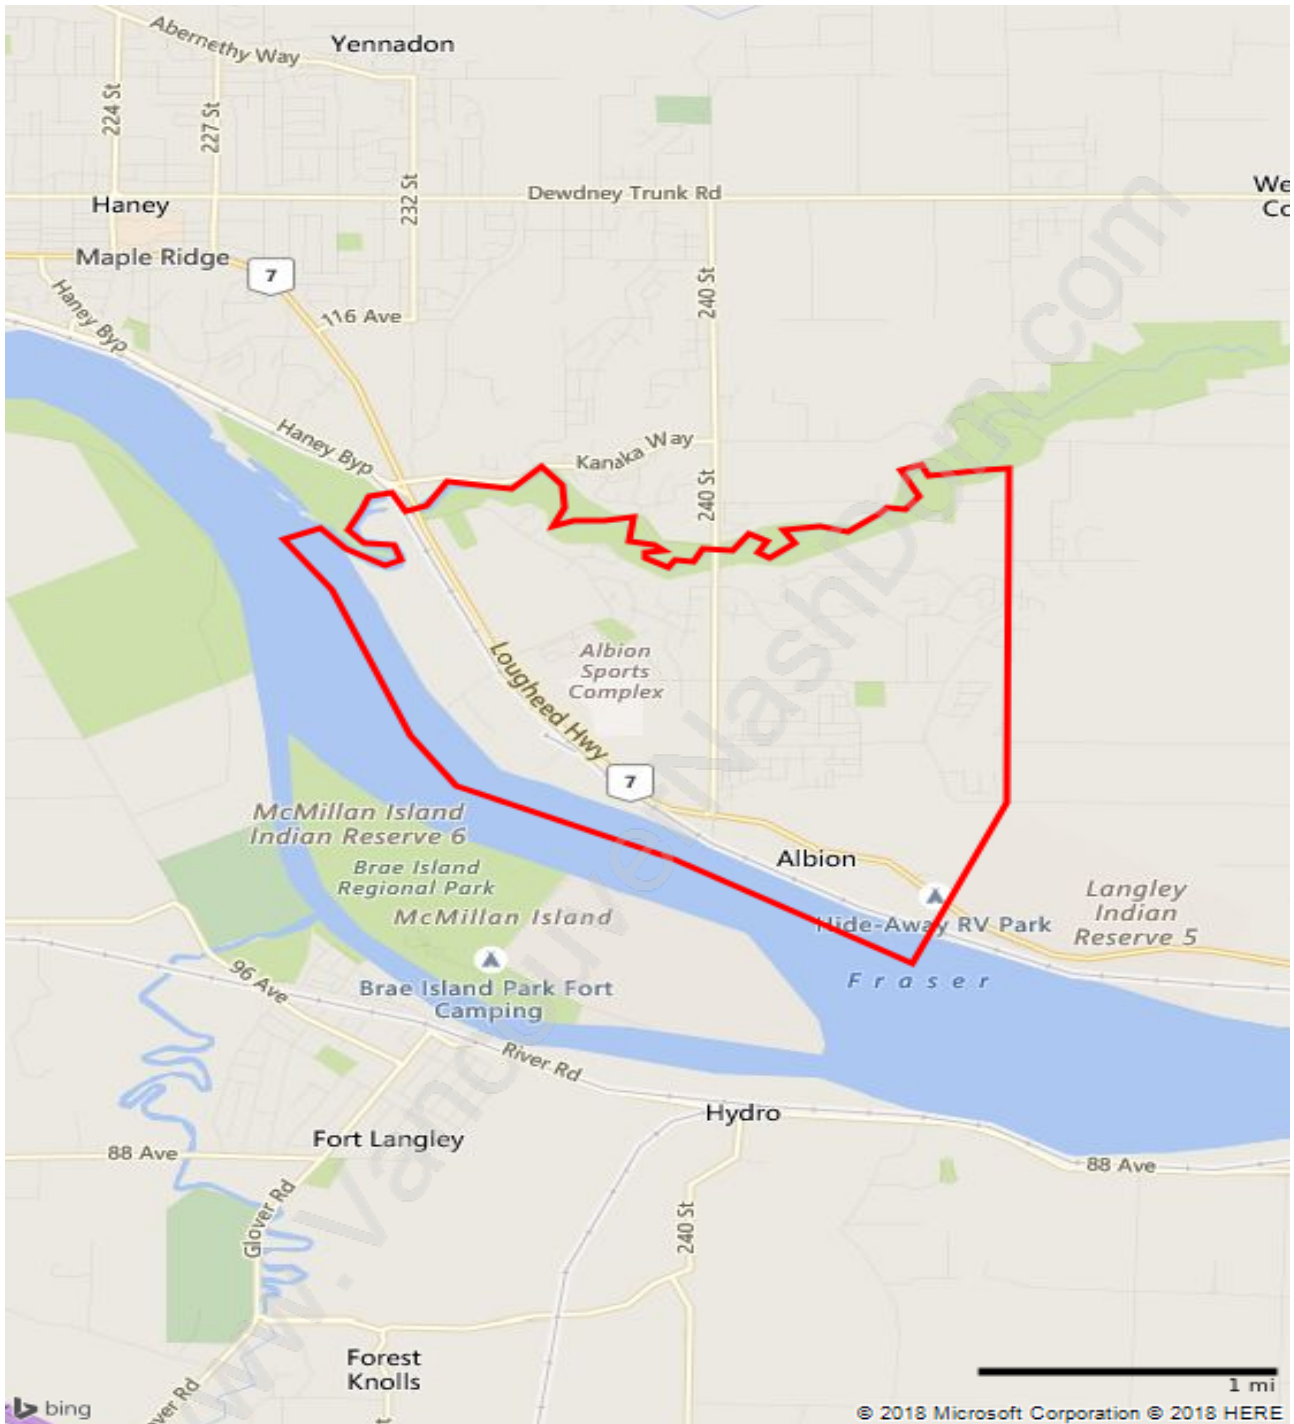

Albion

Population Trends in Albion

Population by Age in Albion

Population Age 15+ by Income Status in Albion

Total Population Age 15 - 6,151

Households by Income in Albion

Total Number of Households - 2,378 / Average Household Income - \$126,080

Families in Albion

Average Persons per Family - 3.4

Children at Home in Albion

Total Number of Children at Home - 2,973

Family Structure in Albion

Total Number of Families - 2,145 / Average Persons per Family - 3.4