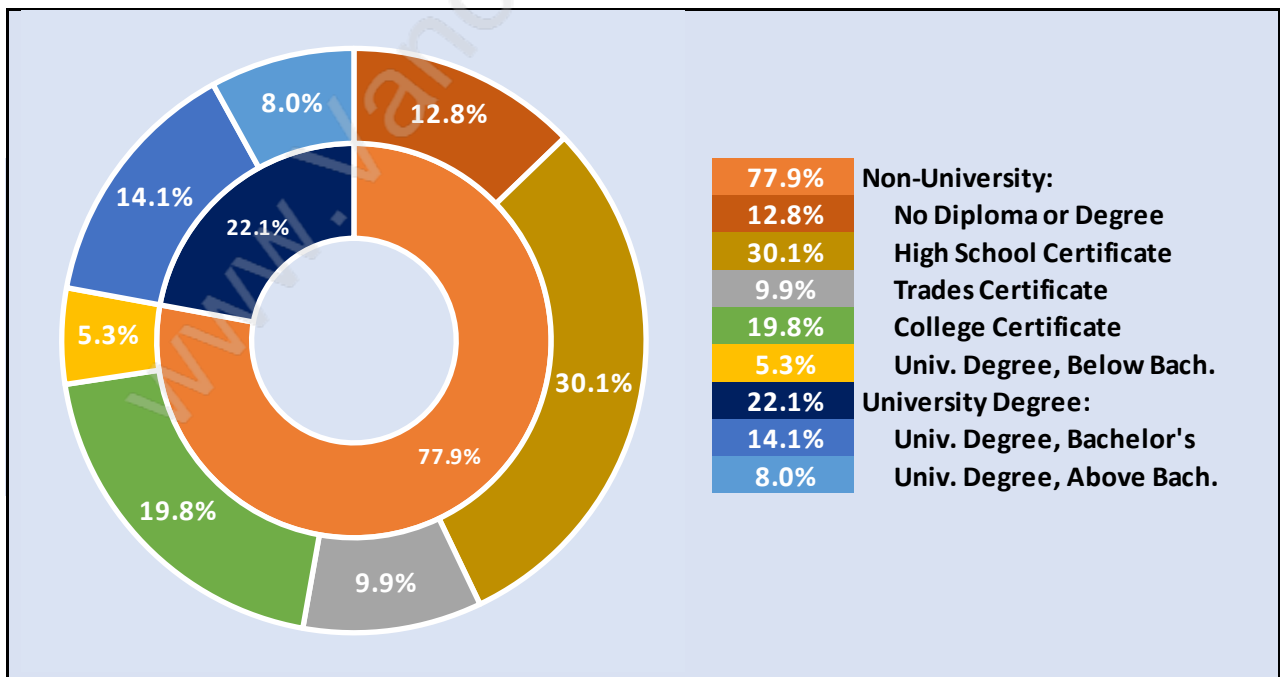

Albion

Population Trends in Albion

Population by Age in Albion

Population Age 15+ by Income Status in Albion

Total Population Age 15 - 6,151

Households by Income in Albion

Total Number of Households - 2,378 / Average Household Income - \$126,080

Families in Albion

Average Persons per Family - 3.4

Children at Home in Albion

Total Number of Children at Home - 2,973

Family Structure in Albion

Total Number of Families - 2,145 / Average Persons per Family - 3.4

Households by Household Size in Albion

Total Number of Households - 2,378

Dwellings in Albion

Population Age 15+ in Albion

Labour Force by Occupation in Albion

Labour Force Participation in Albion

Travel To Work in (from) Albion

Occupied Dwellings by Structure Type in Albion

Dominant Bulding Type - Houses

Private Dwellings by Period of Construction in Albion

Dominant Period of Construction - 2001-2005

Population by Religion in Albion