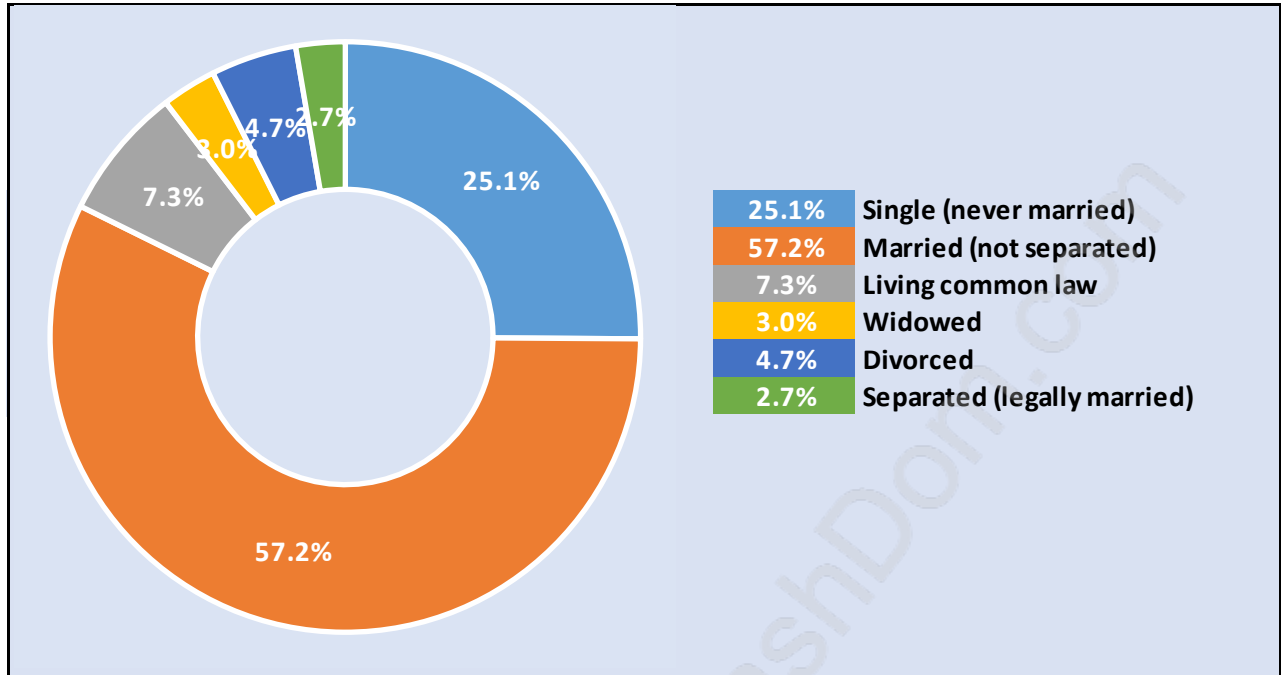

Albion

Population Trends in Albion

Population by Age in Albion

Population Age 15+ by Income Status in Albion

Total Population Age 15 - 6,151

Households by Income in Albion

Total Number of Households - 2,378 / Average Household Income - \$126,080

Families in Albion

Average Persons per Family - 3.4

Children at Home in Albion

Total Number of Children at Home - 2,973

Family Structure in Albion

Total Number of Families - 2,145 / Average Persons per Family - 3.4

Households by Household Size in Albion

Total Number of Households - 2,378

Dwellings in Albion

Population Age 15+ in Albion

Labour Force by Occupation in Albion

Labour Force Participation in Albion

Travel To Work in (from) Albion