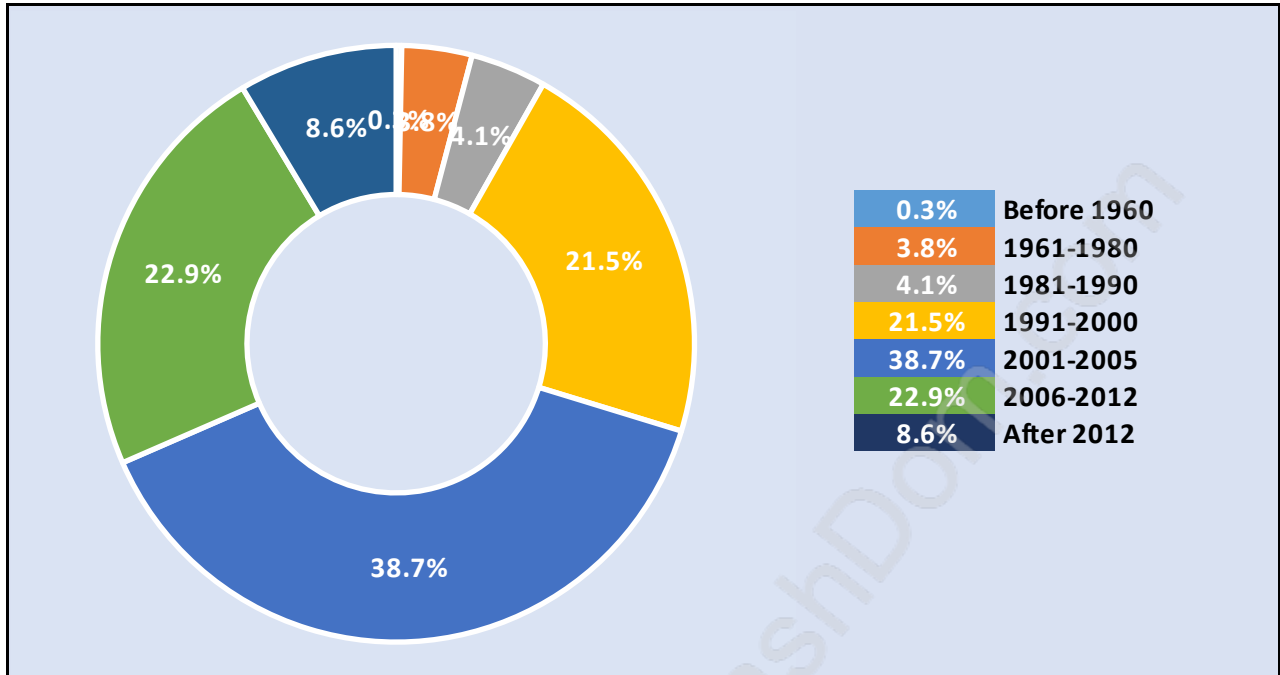

Albion

Population Trends in Albion

Population by Age in Albion

Population Age 15+ by Income Status in Albion

Total Population Age 15 - 6,151

Households by Income in Albion

Total Number of Households - 2,378 / Average Household Income - \$126,080

Families in Albion

Average Persons per Family - 3.4

Children at Home in Albion

Total Number of Children at Home - 2,973

Family Structure in Albion

Total Number of Families - 2,145 / Average Persons per Family - 3.4

Households by Household Size in Albion

Total Number of Households - 2,378

Dwellings in Albion

Population Age 15+ in Albion

Labour Force by Occupation in Albion

Labour Force Participation in Albion

Travel To Work in (from) Albion

Occupied Dwellings by Structure Type in Albion

Dominant Bulding Type - Houses

Private Dwellings by Period of Construction in Albion

Dominant Period of Construction - 2001-2005

Population by Religion in Albion