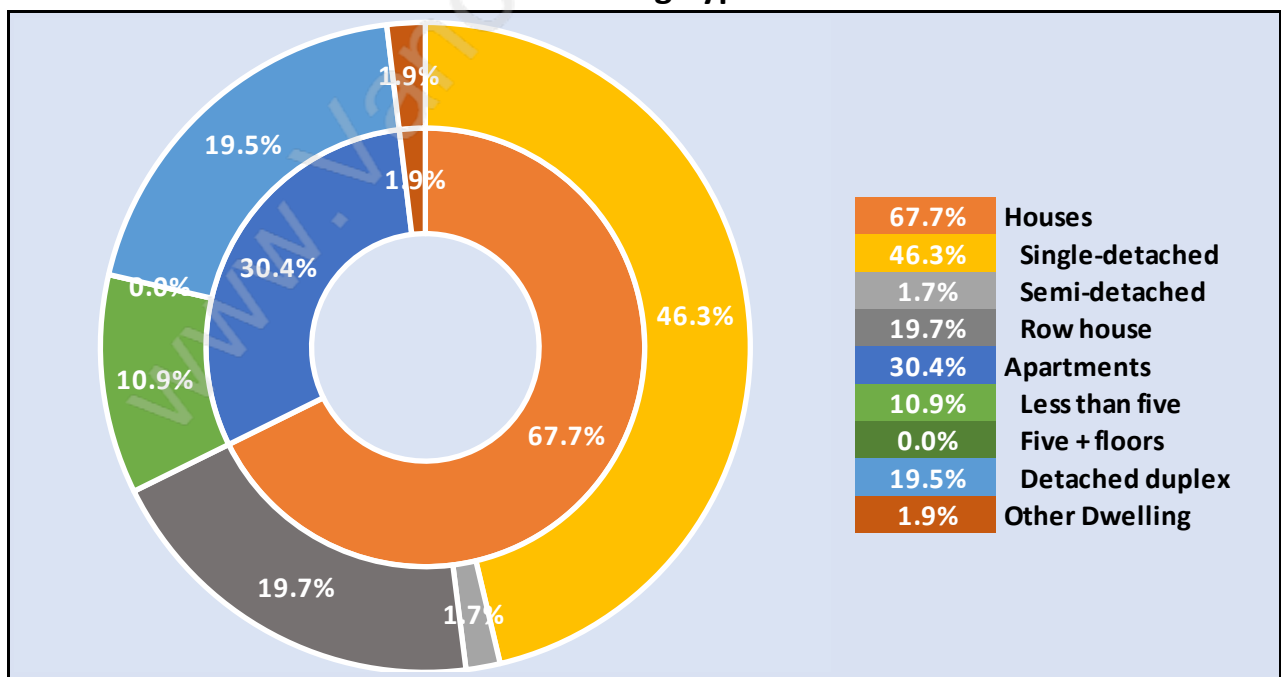

Aldergrove

June 2018

Population Trends in Aldergrove

Population by Age in Aldergrove

Population Age 15+ by Income Status in Aldergrove

Total Population Age 15 - 10,256

Households by Income in Aldergrove

Total Number of Households - 4,537 / Average Household Income - \$90,199

Families in Aldergrove

Average Persons per Family - 3.2

Children at Home in Aldergrove

Total Number of Children at Home - 4,420

Family Structure in Aldergrove

Total Number of Families - 3,346 / Average Persons per Family - 3.2

Households by Household Size in Aldergrove

Total Number of Households - 4,537

Dwellings in Aldergrove

Population Age 15+ in Aldergrove

Labour Force by Occupation in Aldergrove

Labour Force Participation in Aldergrove

Travel To Work in (from) Aldergrove

Occupied Dwellings by Structure Type in Aldergrove

Dominant Building Type - Houses

Private Dwellings by Period of Construction in Aldergrove

Dominant Period of Construction - 1961-1980