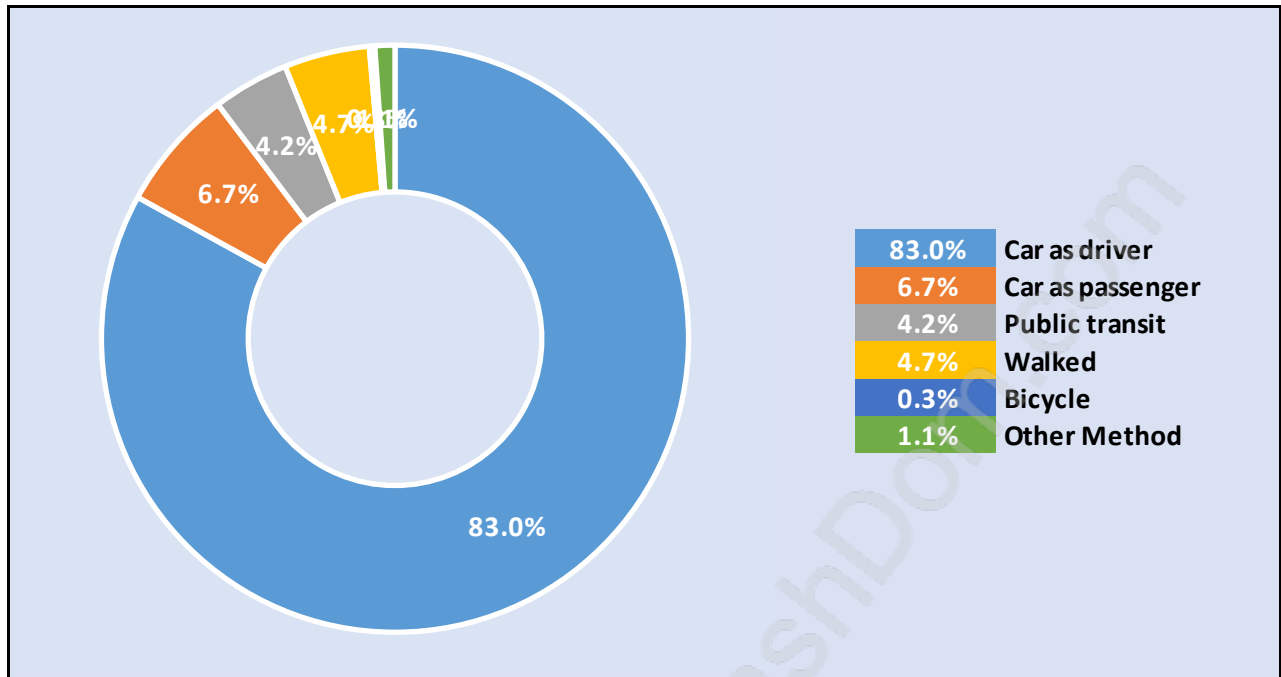

Households by Household Size in Aldergrove

Total Number of Households - 4,537

Dwellings in Aldergrove

Population Age 15+ in Aldergrove

Labour Force by Occupation in Aldergrove

Labour Force Participation in Aldergrove

Travel To Work in (from) Aldergrove

Occupied Dwellings by Structure Type in Aldergrove

Dominant Building Type - Houses

Private Dwellings by Period of Construction in Aldergrove

Dominant Period of Construction - 1961-1980