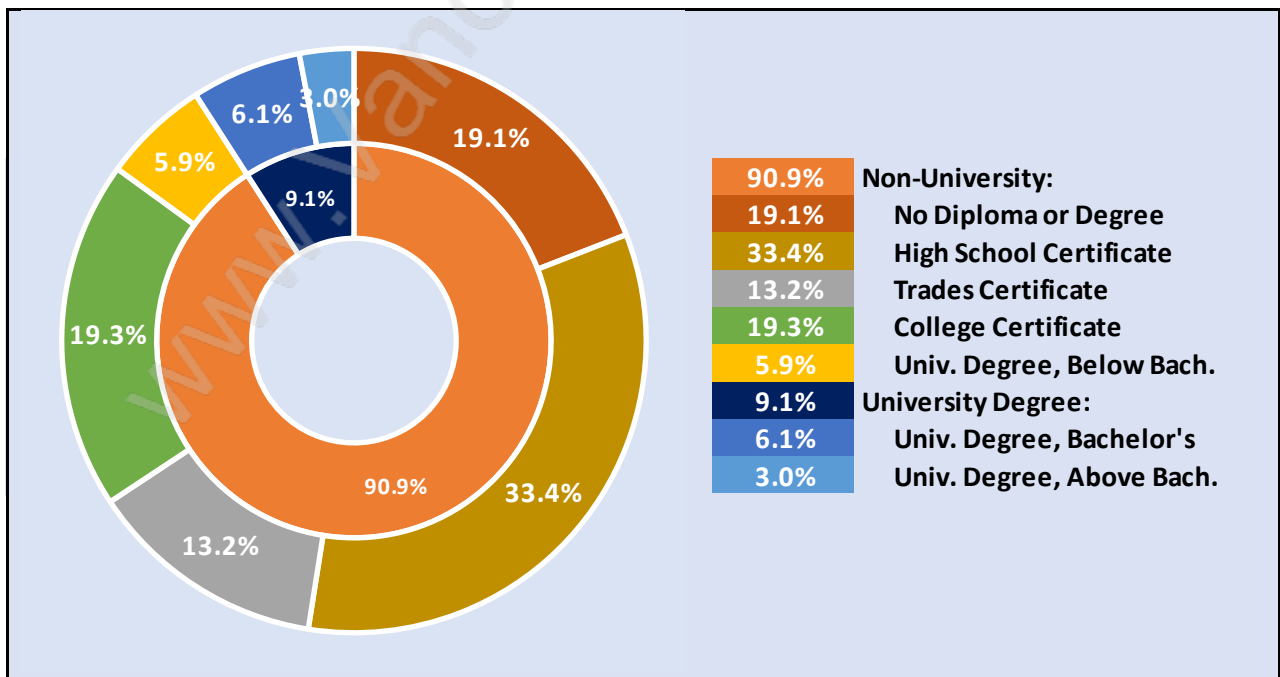

Aldergrove

June 2018

Population Trends in Aldergrove

Population by Age in Aldergrove

Population Age 15+ by Income Status in Aldergrove

Total Population Age 15 - 10,256

Households by Income in Aldergrove

Total Number of Households - 4,537 / Average Household Income - \$90,199

Families in Aldergrove

Average Persons per Family - 3.2

Children at Home in Aldergrove

Total Number of Children at Home - 4,420

Family Structure in Aldergrove

Total Number of Families - 3,346 / Average Persons per Family - 3.2

Households by Household Size in Aldergrove

Total Number of Households - 4,537

Dwellings in Aldergrove

Population Age 15+ in Aldergrove

Labour Force by Occupation in Aldergrove

Labour Force Participation in Aldergrove

Travel To Work in (from) Aldergrove

Occupied Dwellings by Structure Type in Aldergrove

Dominant Building Type - Houses

Private Dwellings by Period of Construction in Aldergrove

Dominant Period of Construction - 1961-1980