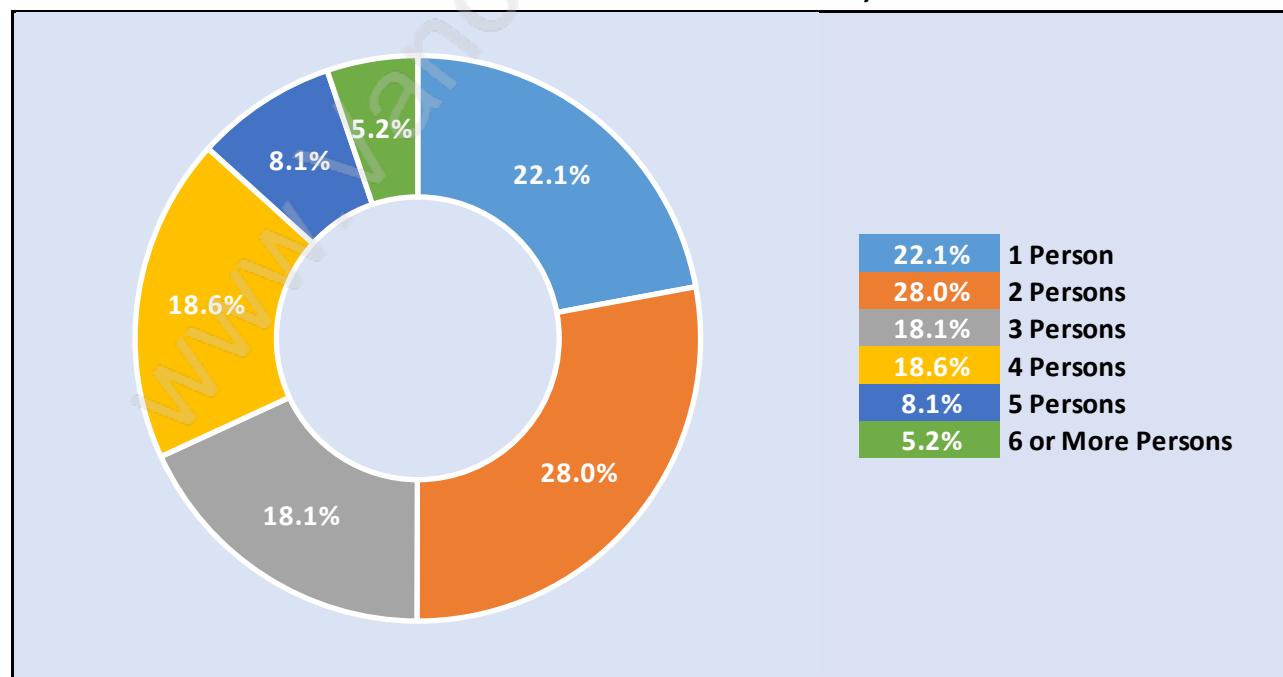

Aldergrove

June 2018

Population Trends in Aldergrove

Population by Age in Aldergrove

Population Age 15+ by Income Status in Aldergrove

Total Population Age 15 - 10,256

Households by Income in Aldergrove

Total Number of Households - 4,537 / Average Household Income - \$90,199

Families in Aldergrove

Average Persons per Family - 3.2

Children at Home in Aldergrove

Total Number of Children at Home - 4,420

Family Structure in Aldergrove

Total Number of Families - 3,346 / Average Persons per Family - 3.2

Households by Household Size in Aldergrove

Total Number of Households - 4,537

Dwellings in Aldergrove

Population Age 15+ in Aldergrove

Labour Force by Occupation in Aldergrove

Labour Force Participation in Aldergrove