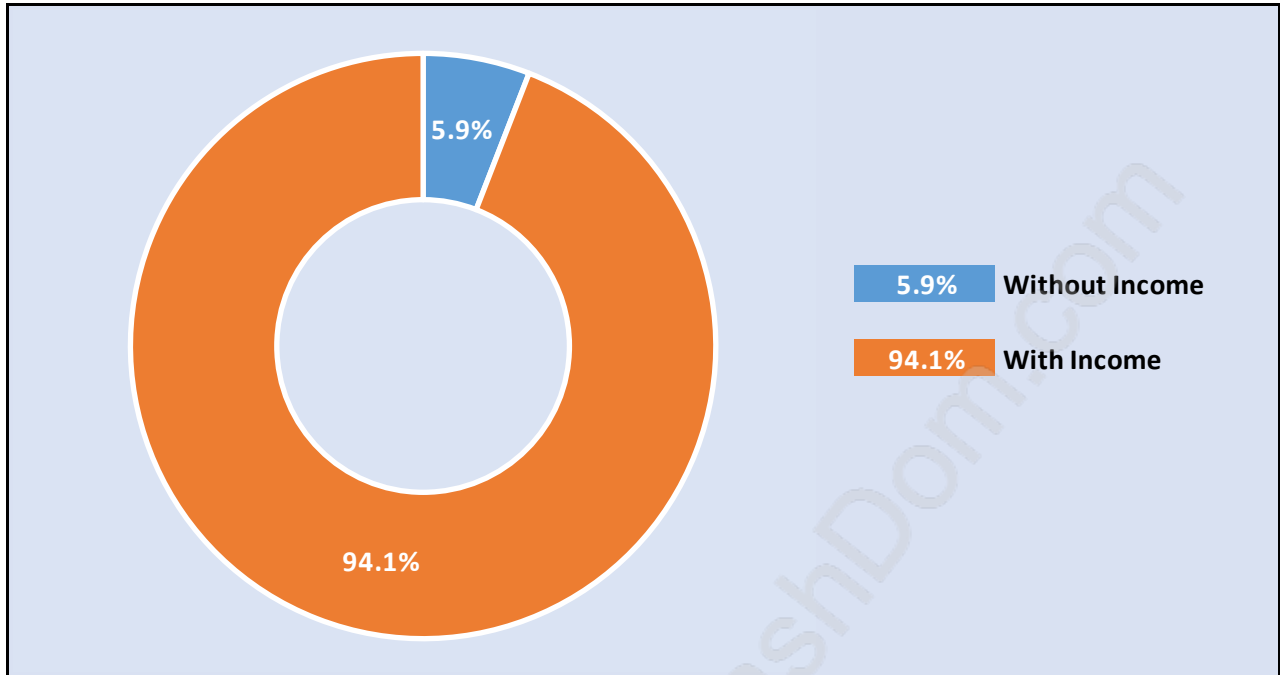

Aldergrove

June 2018

Population Trends in Aldergrove

Population by Age in Aldergrove

Population Age 15+ by Income Status in Aldergrove

Total Population Age 15 - 10,256

Households by Income in Aldergrove

Total Number of Households - 4,537 / Average Household Income - \$90,199

Families in Aldergrove

Average Persons per Family - 3.2

Children at Home in Aldergrove

Total Number of Children at Home - 4,420

Family Structure in Aldergrove

Total Number of Families - 3,346 / Average Persons per Family - 3.2