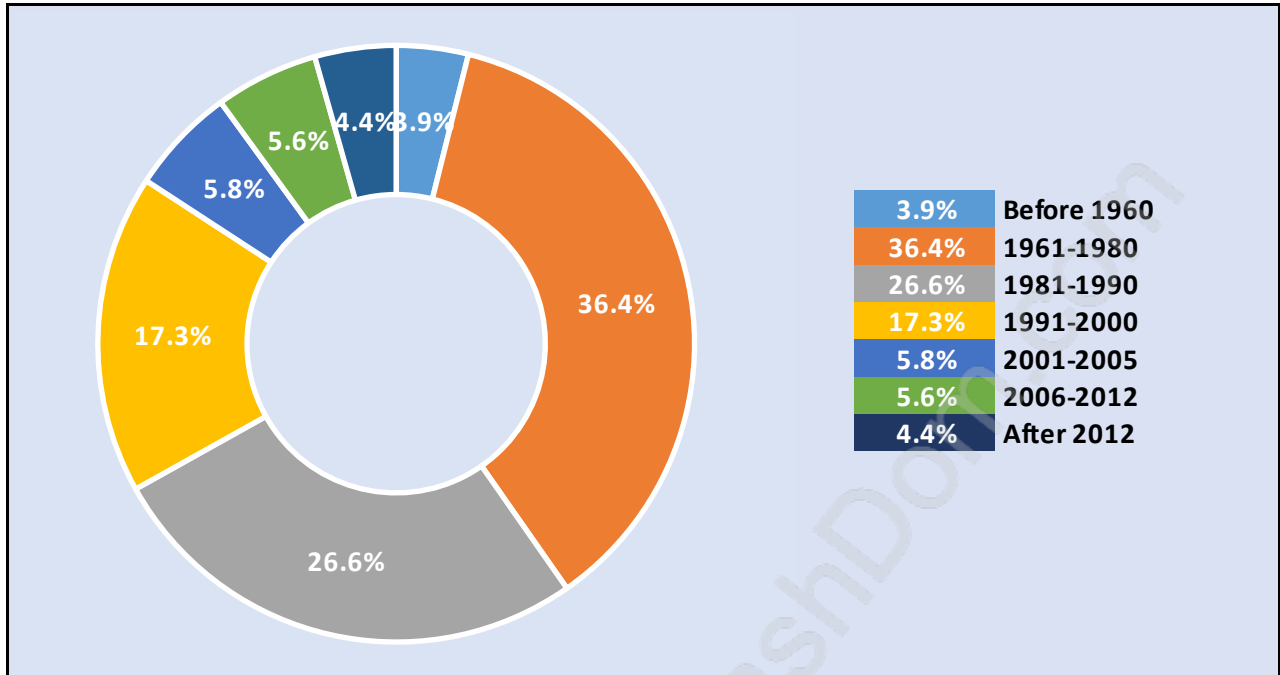

Aldergrove

June 2018

Population Trends in Aldergrove

Population by Age in Aldergrove

Population Age 15+ by Income Status in Aldergrove

Total Population Age 15 - 10,256

Households by Income in Aldergrove

Total Number of Households - 4,537 / Average Household Income - \$90,199

Travel To Work in (from) Aldergrove

Occupied Dwellings by Structure Type in Aldergrove

Dominant Building Type - Houses

Private Dwellings by Period of Construction in Aldergrove

Dominant Period of Construction - 1961-1980