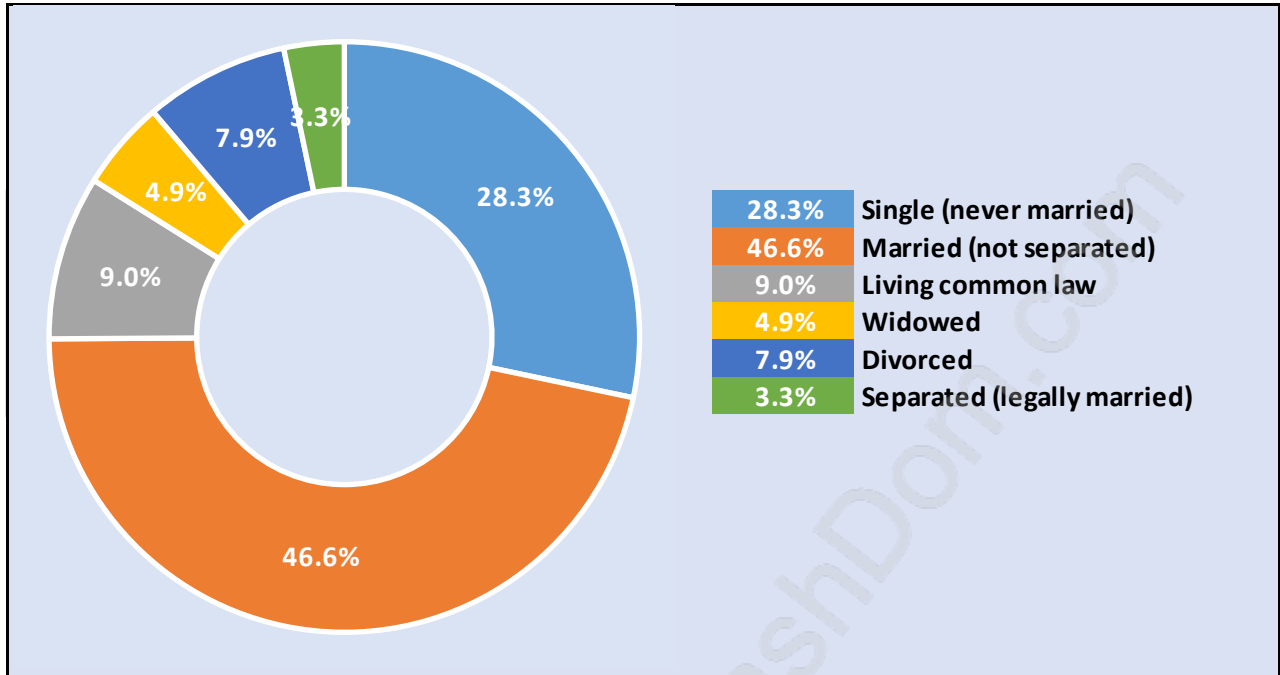

Aldergrove

June 2018

Population Trends in Aldergrove

Population by Age in Aldergrove

Population Age 15+ by Income Status in Aldergrove

Total Population Age 15 - 10,256

Households by Income in Aldergrove

Total Number of Households - 4,537 / Average Household Income - \$90,199

Families in Aldergrove

Average Persons per Family - 3.2

Children at Home in Aldergrove

Total Number of Children at Home - 4,420

Family Structure in Aldergrove

Total Number of Families - 3,346 / Average Persons per Family - 3.2

Households by Household Size in Aldergrove

Total Number of Households - 4,537

Dwellings in Aldergrove

Population Age 15+ in Aldergrove

Labour Force by Occupation in Aldergrove

Labour Force Participation in Aldergrove