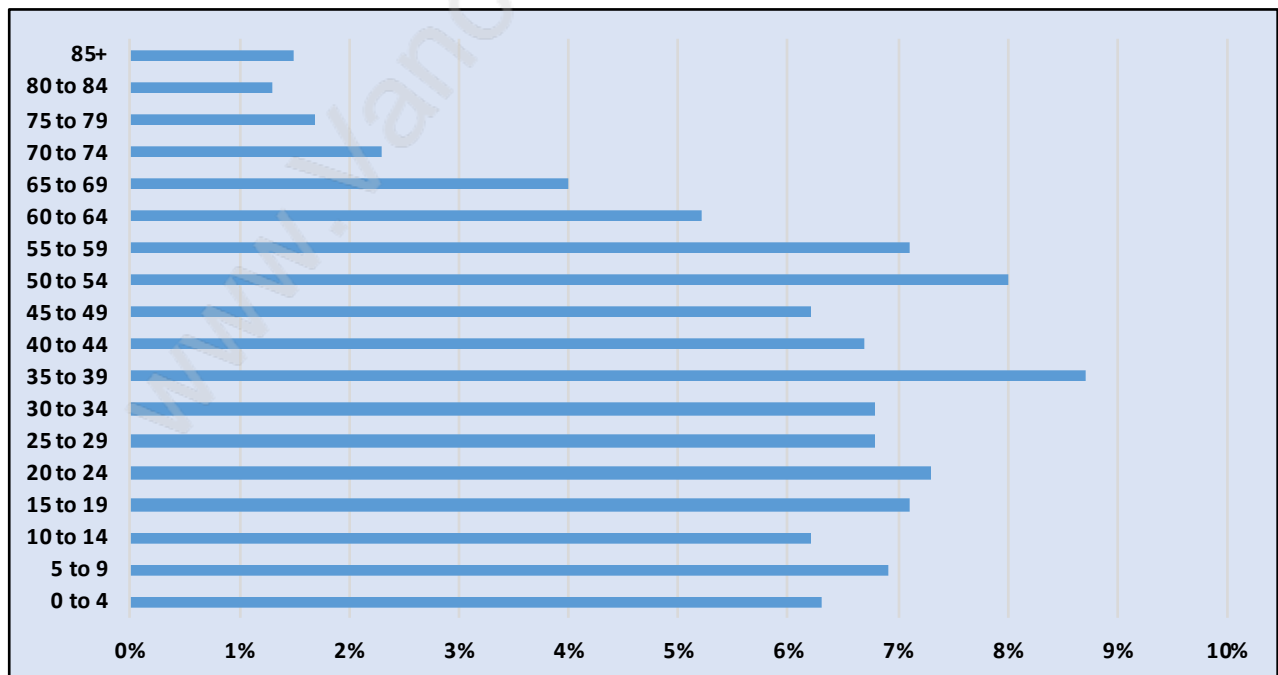

Aldergrove

June 2018

Population Trends in Aldergrove

Population by Age in Aldergrove

Population Age 15+ by Income Status in Aldergrove

Total Population Age 15 - 10,256

Households by Income in Aldergrove

Total Number of Households - 4,537 / Average Household Income - \$90,199

Families in Aldergrove

Average Persons per Family - 3.2

Children at Home in Aldergrove

Total Number of Children at Home - 4,420

Family Structure in Aldergrove

Total Number of Families - 3,346 / Average Persons per Family - 3.2