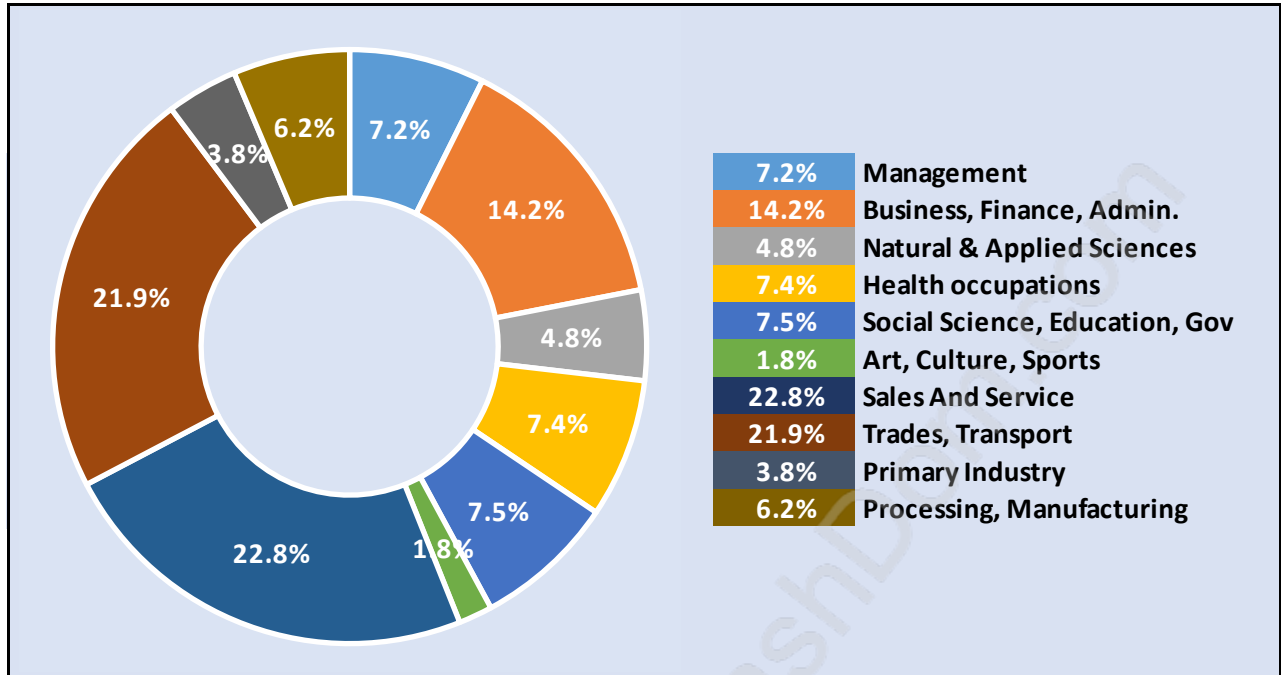

Households by Household Size in Aldergrove

Total Number of Households - 4,537

Dwellings in Aldergrove

Population Age 15+ in Aldergrove

Labour Force by Occupation in Aldergrove

Labour Force Participation in Aldergrove

Travel To Work in (from) Aldergrove

Occupied Dwellings by Structure Type in Aldergrove

Dominant Building Type - Houses

Private Dwellings by Period of Construction in Aldergrove

Dominant Period of Construction - 1961-1980