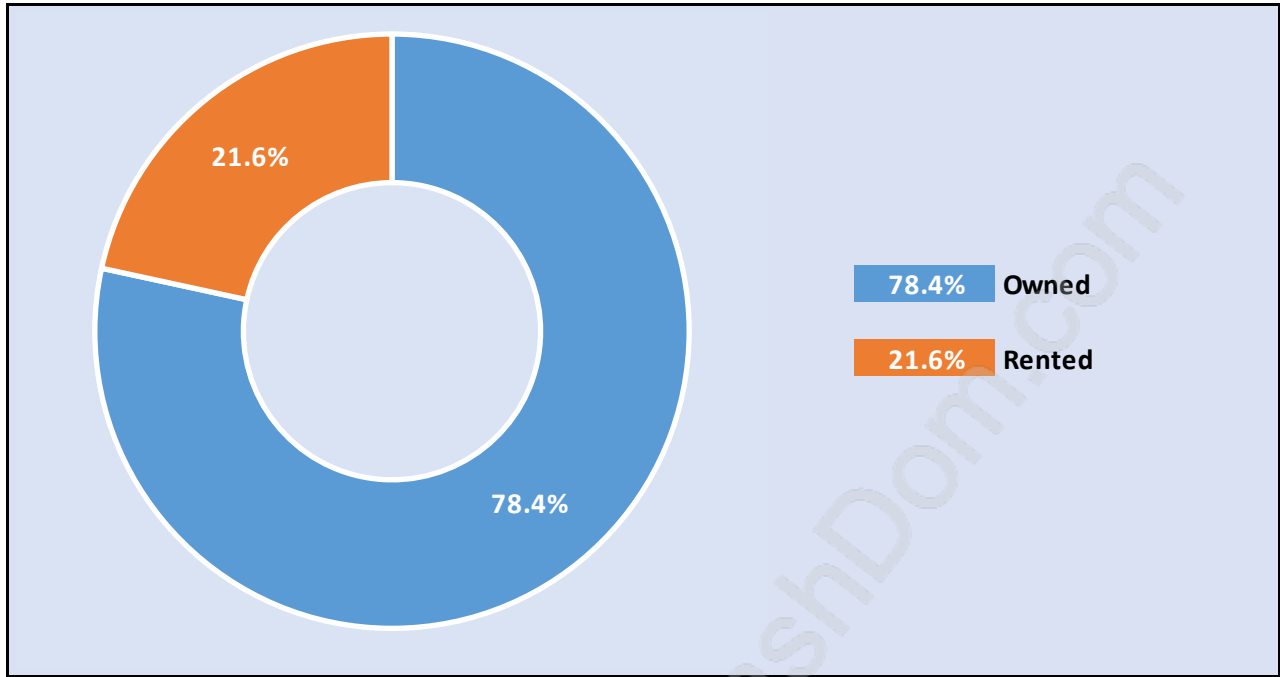

Aldergrove

June 2018

Population Trends in Aldergrove

Population by Age in Aldergrove

Population Age 15+ by Income Status in Aldergrove

Total Population Age 15 - 10,256

Households by Income in Aldergrove

Total Number of Households - 4,537 / Average Household Income - \$90,199

Families in Aldergrove

Average Persons per Family - 3.2

Children at Home in Aldergrove

Total Number of Children at Home - 4,420

Family Structure in Aldergrove

Total Number of Families - 3,346 / Average Persons per Family - 3.2

Households by Household Size in Aldergrove

Total Number of Households - 4,537

Dwellings in Aldergrove

Population Age 15+ in Aldergrove

Labour Force by Occupation in Aldergrove

Labour Force Participation in Aldergrove