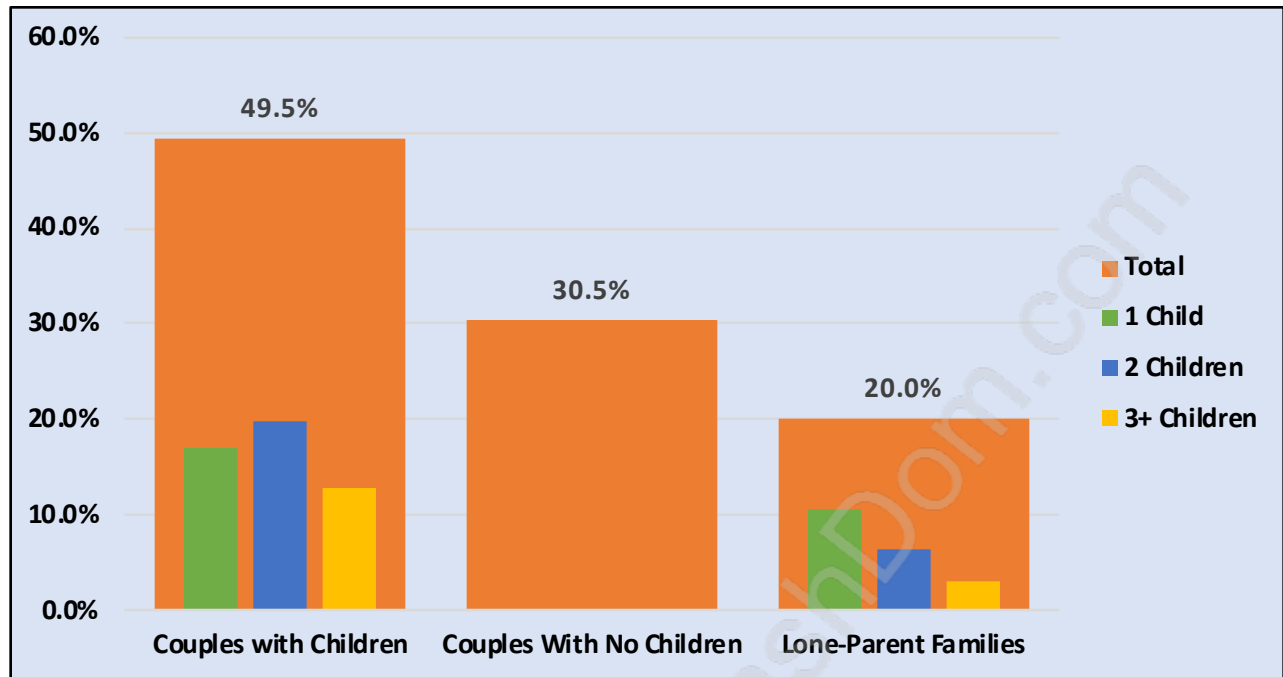

Aldergrove

June 2018

Population Trends in Aldergrove

Population by Age in Aldergrove

Population Age 15+ by Income Status in Aldergrove

Total Population Age 15 - 10,256

Households by Income in Aldergrove

Total Number of Households - 4,537 / Average Household Income - \$90,199

Families in Aldergrove

Average Persons per Family - 3.2

Children at Home in Aldergrove

Total Number of Children at Home - 4,420

Family Structure in Aldergrove

Total Number of Families - 3,346 / Average Persons per Family - 3.2

Households by Household Size in Aldergrove

Total Number of Households - 4,537

Dwellings in Aldergrove

Population Age 15+ in Aldergrove

Labour Force by Occupation in Aldergrove

Labour Force Participation in Aldergrove