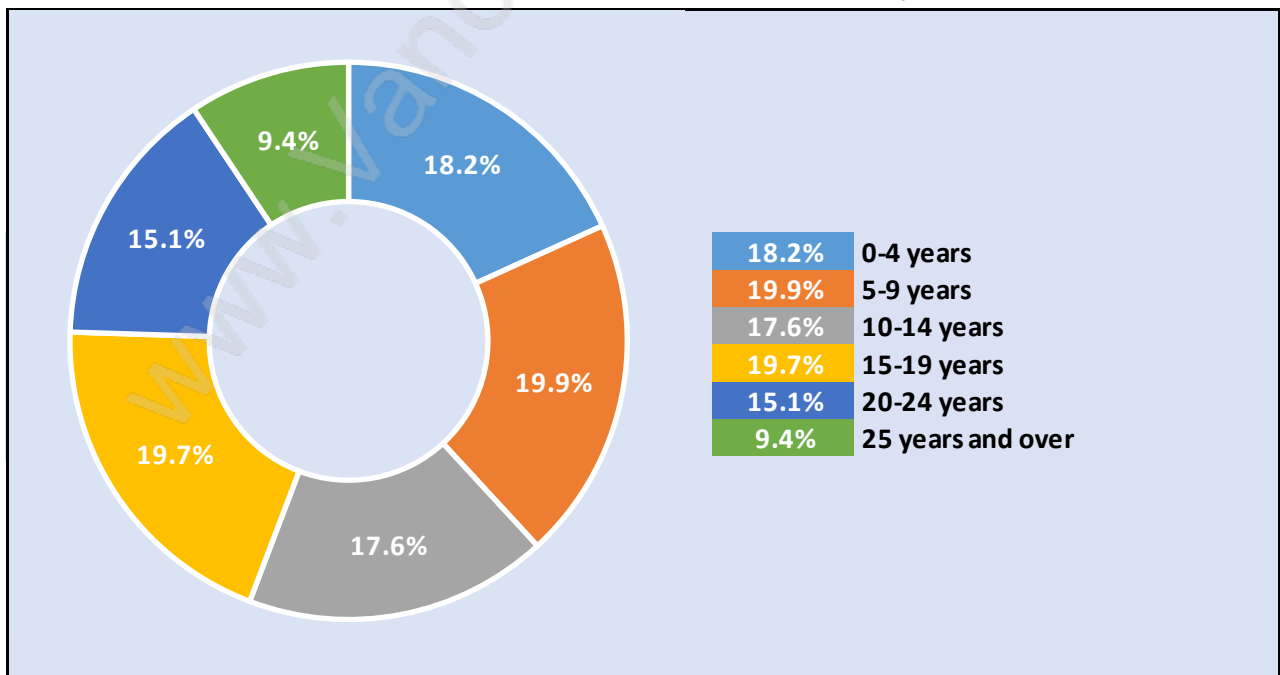

Aldergrove

June 2018

Population Trends in Aldergrove

Population by Age in Aldergrove

Population Age 15+ by Income Status in Aldergrove

Total Population Age 15 - 10,256

Households by Income in Aldergrove

Total Number of Households - 4,537 / Average Household Income - \$90,199

Families in Aldergrove

Average Persons per Family - 3.2

Children at Home in Aldergrove

Total Number of Children at Home - 4,420

Family Structure in Aldergrove

Total Number of Families - 3,346 / Average Persons per Family - 3.2