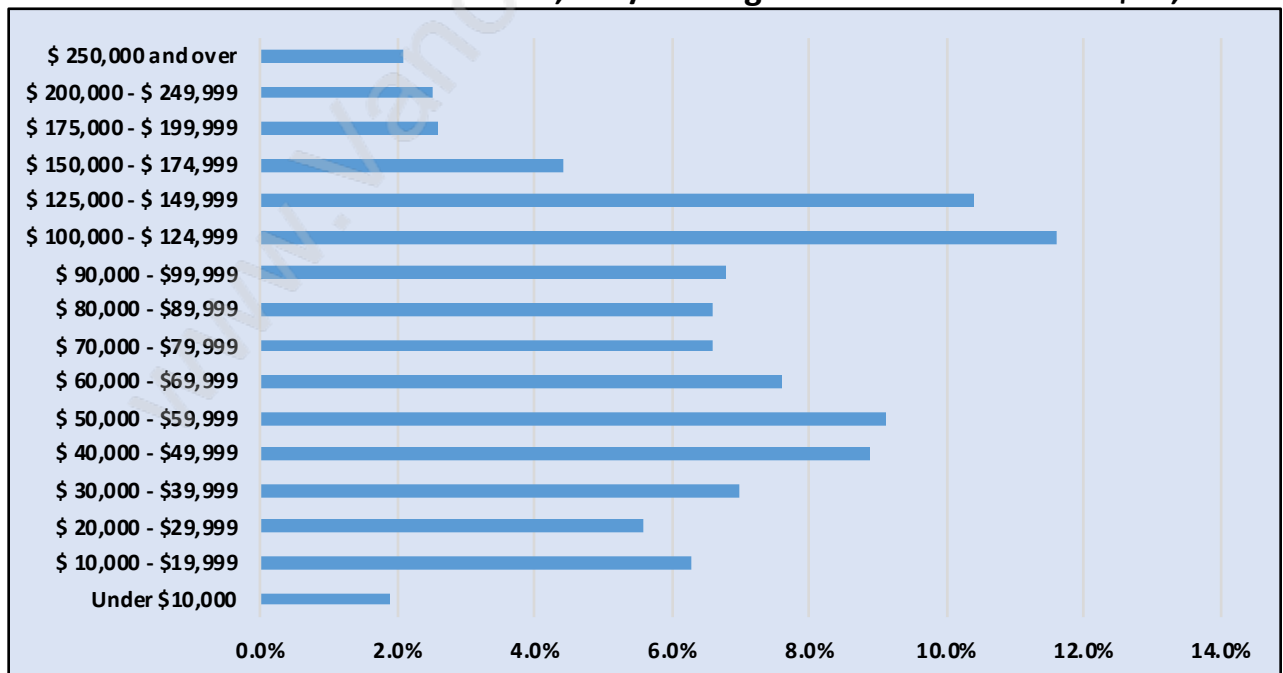

Aldergrove

June 2018

Population Trends in Aldergrove

Population by Age in Aldergrove

Population Age 15+ by Income Status in Aldergrove

Total Population Age 15 - 10,256

Households by Income in Aldergrove

Total Number of Households - 4,537 / Average Household Income - \$90,199

Families in Aldergrove

Average Persons per Family - 3.2

Children at Home in Aldergrove

Total Number of Children at Home - 4,420

Family Structure in Aldergrove

Total Number of Families - 3,346 / Average Persons per Family - 3.2