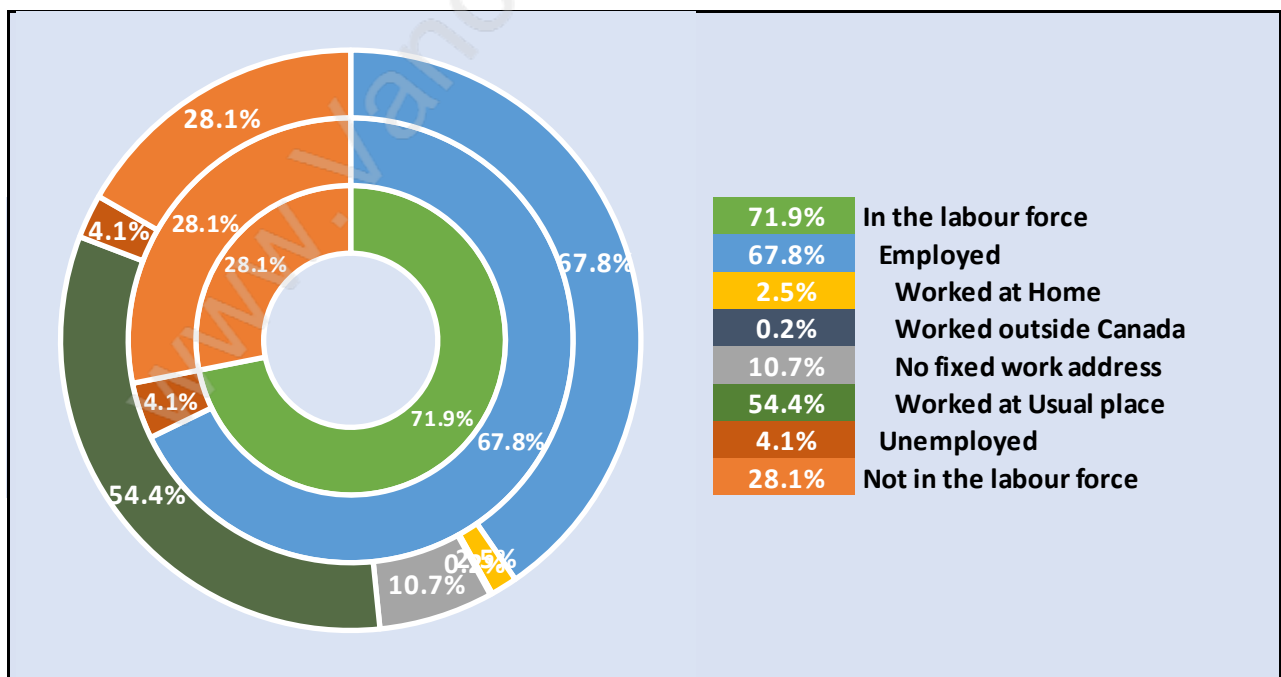

Families in Aldergrove

Average Persons per Family - 3.2

Children at Home in Aldergrove

Total Number of Children at Home - 4,420

Family Structure in Aldergrove

Total Number of Families - 3,346 / Average Persons per Family - 3.2

Households by Household Size in Aldergrove

Total Number of Households - 4,537

Dwellings in Aldergrove

Population Age 15+ in Aldergrove

Labour Force by Occupation in Aldergrove

Labour Force Participation in Aldergrove

Travel To Work in (from) Aldergrove

Occupied Dwellings by Structure Type in Aldergrove

Dominant Building Type - Houses

Private Dwellings by Period of Construction in Aldergrove

Dominant Period of Construction - 1961-1980