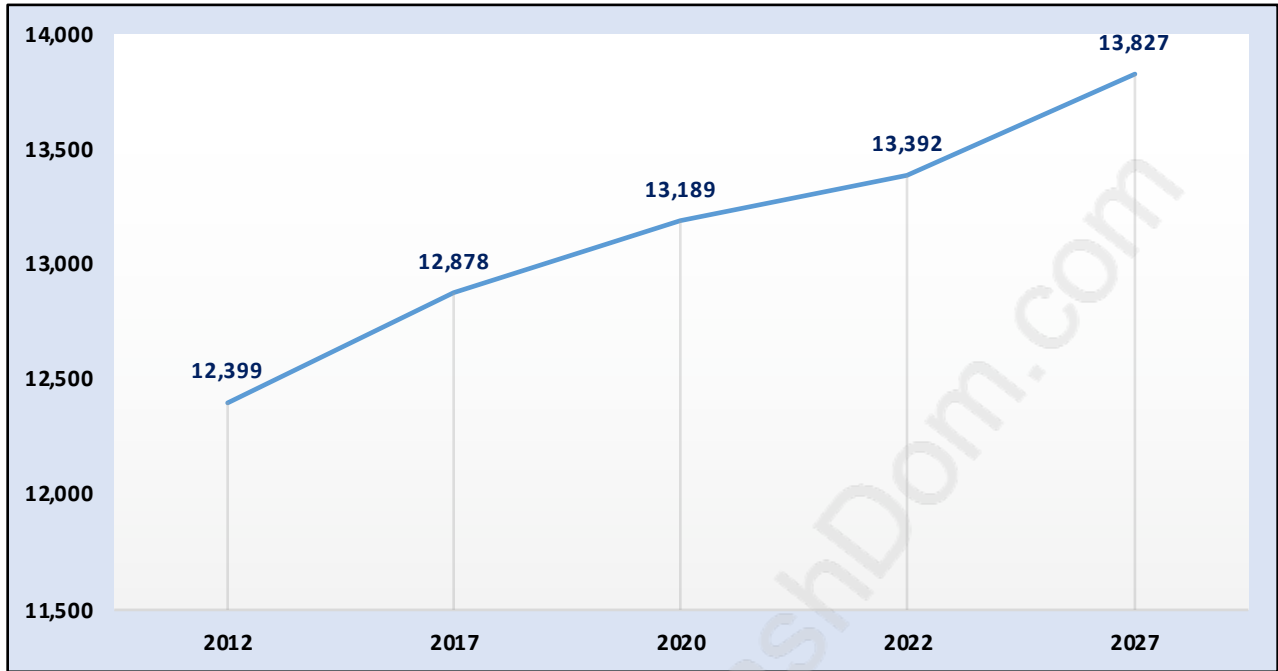

Aldergrove

June 2018

Population Trends in Aldergrove

Population by Age in Aldergrove

Population Age 15+ by Income Status in Aldergrove

Total Population Age 15 - 10,256

Households by Income in Aldergrove

Total Number of Households - 4,537 / Average Household Income - \$90,199

Families in Aldergrove

Average Persons per Family - 3.2

Children at Home in Aldergrove

Total Number of Children at Home - 4,420

Family Structure in Aldergrove

Total Number of Families - 3,346 / Average Persons per Family - 3.2