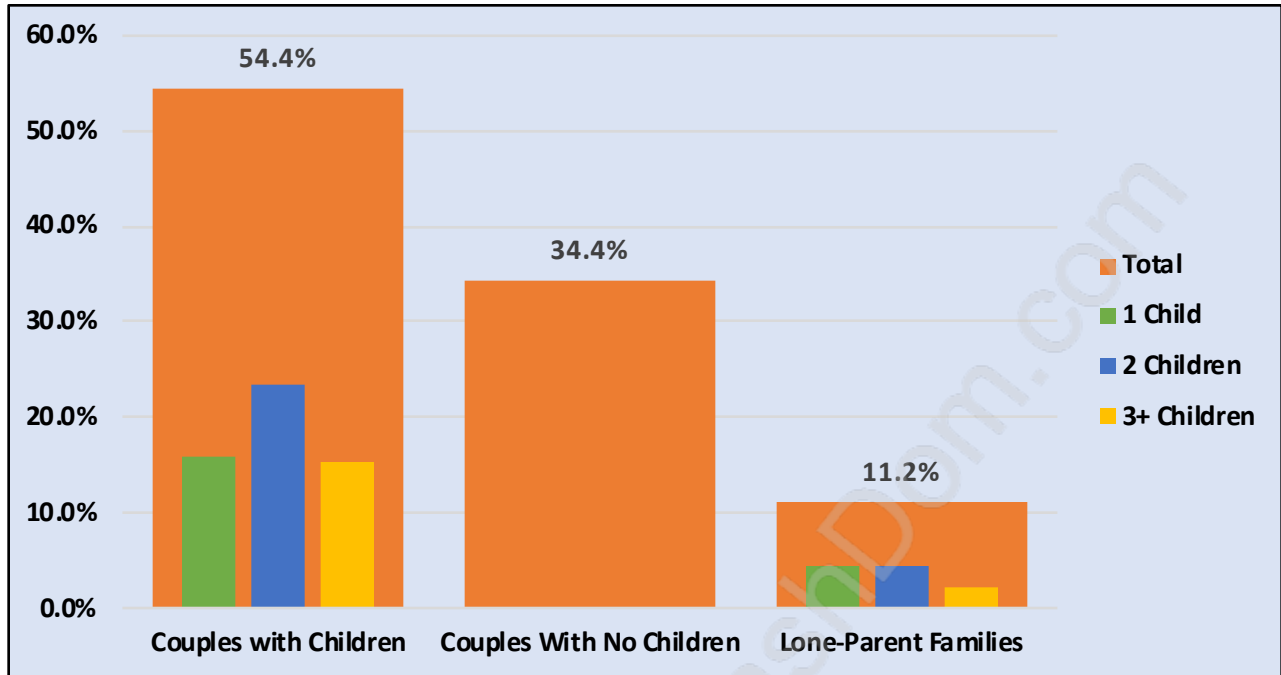

Altamont

Population Trends in Altamont

Population by Age in Altamont

Population Age 15+ by Income Status in Altamont

Total Population Age 15 - 700

Households by Income in Altamont

Total Number of Households - 277 / Average Household Income - \$339,109

Families in Altamont

Average Persons per Family - 3.3

Children at Home in Altamont

Total Number of Children at Home - 302

Family Structure in Altamont

Total Number of Families - 230 / Average Persons per Family - 3.3