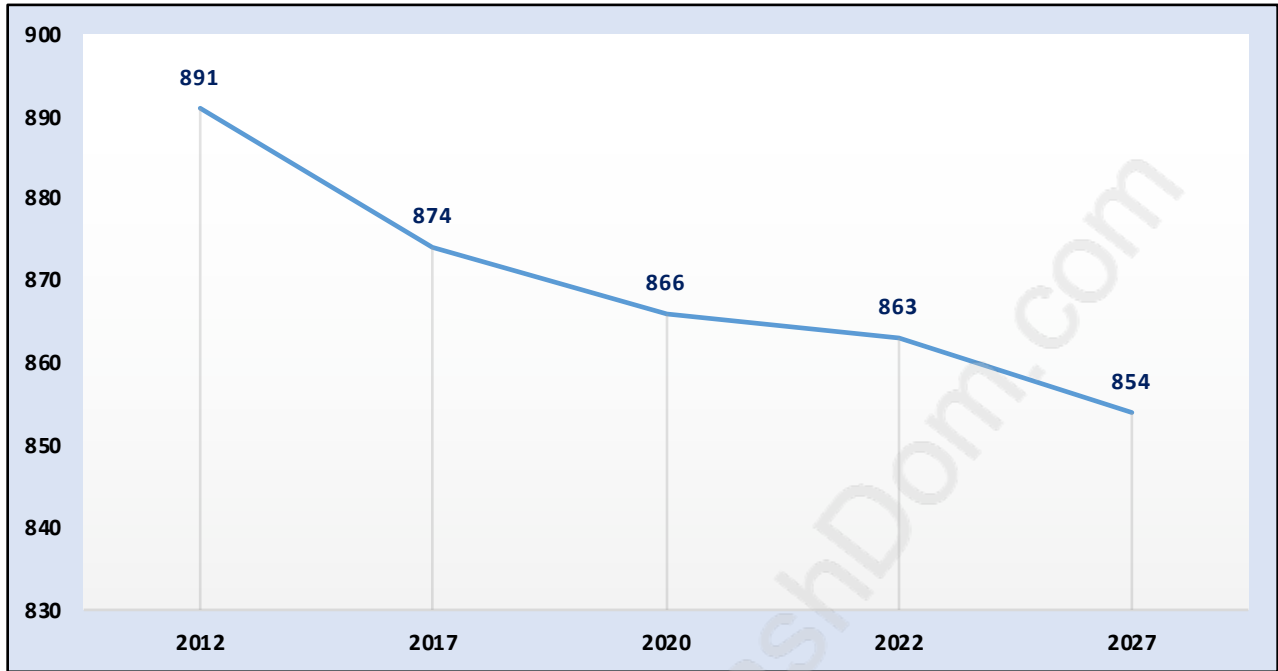

Altamont

Population Trends in Altamont

Population by Age in Altamont

Population Age 15+ by Income Status in Altamont

Total Population Age 15 - 700

Households by Income in Altamont

Total Number of Households - 277 / Average Household Income - \$339,109

Families in Altamont

Average Persons per Family - 3.3

Children at Home in Altamont

Total Number of Children at Home - 302

Family Structure in Altamont

Total Number of Families - 230 / Average Persons per Family - 3.3