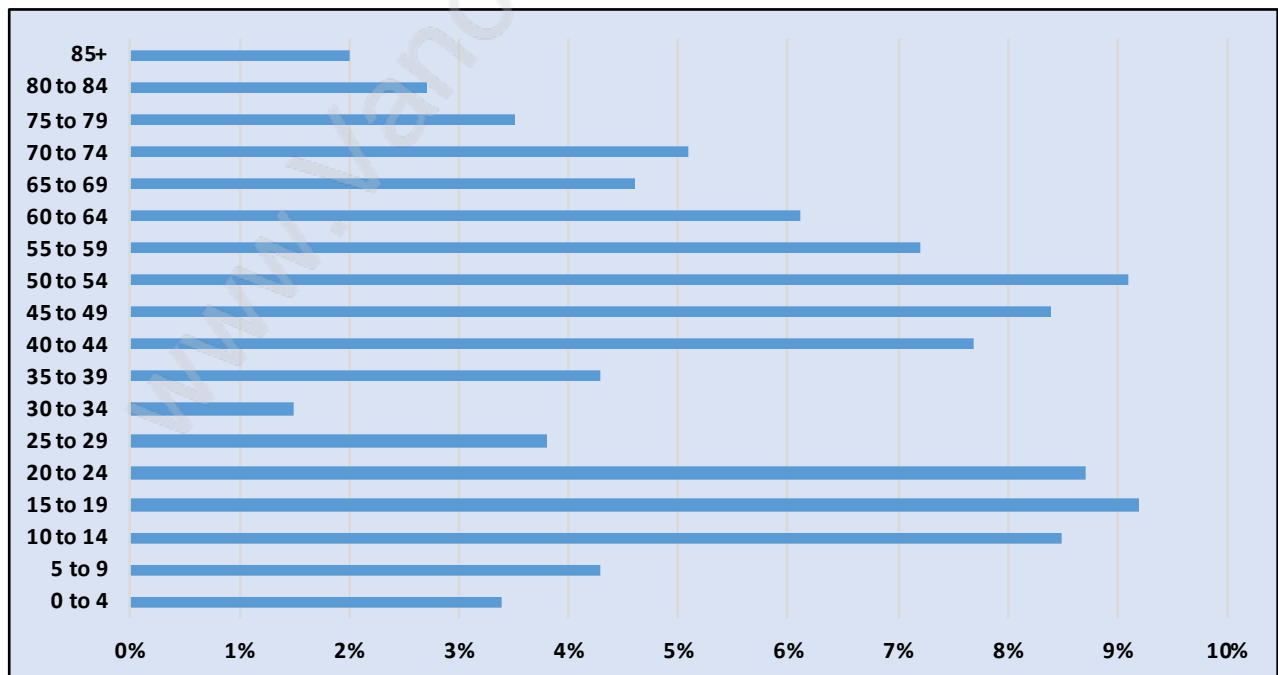

Altamont

Population Trends in Altamont

Population by Age in Altamont

Population Age 15+ by Income Status in Altamont

Total Population Age 15 - 700

Households by Income in Altamont

Total Number of Households - 277 / Average Household Income - \$339,109

Families in Altamont

Average Persons per Family - 3.3

Children at Home in Altamont

Total Number of Children at Home - 302

Family Structure in Altamont

Total Number of Families - 230 / Average Persons per Family - 3.3