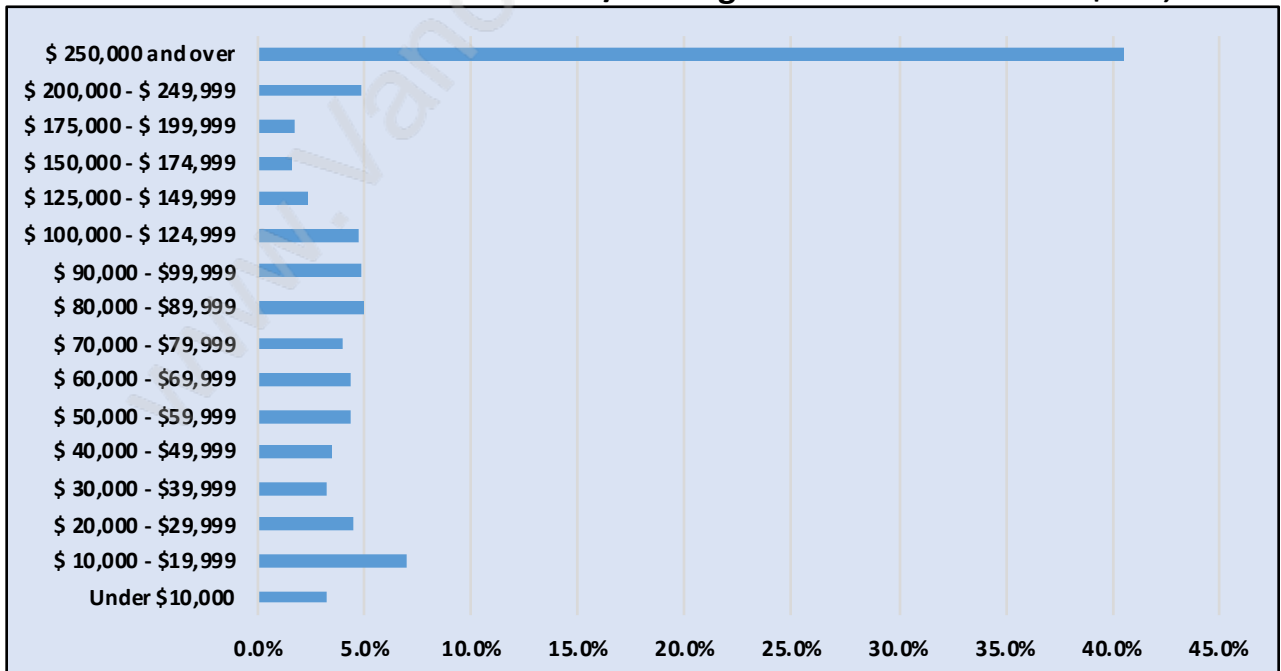

Altamont

Population Trends in Altamont

Population by Age in Altamont

Population Age 15+ by Income Status in Altamont

Total Population Age 15 - 700

Households by Income in Altamont

Total Number of Households - 277 / Average Household Income - \$339,109