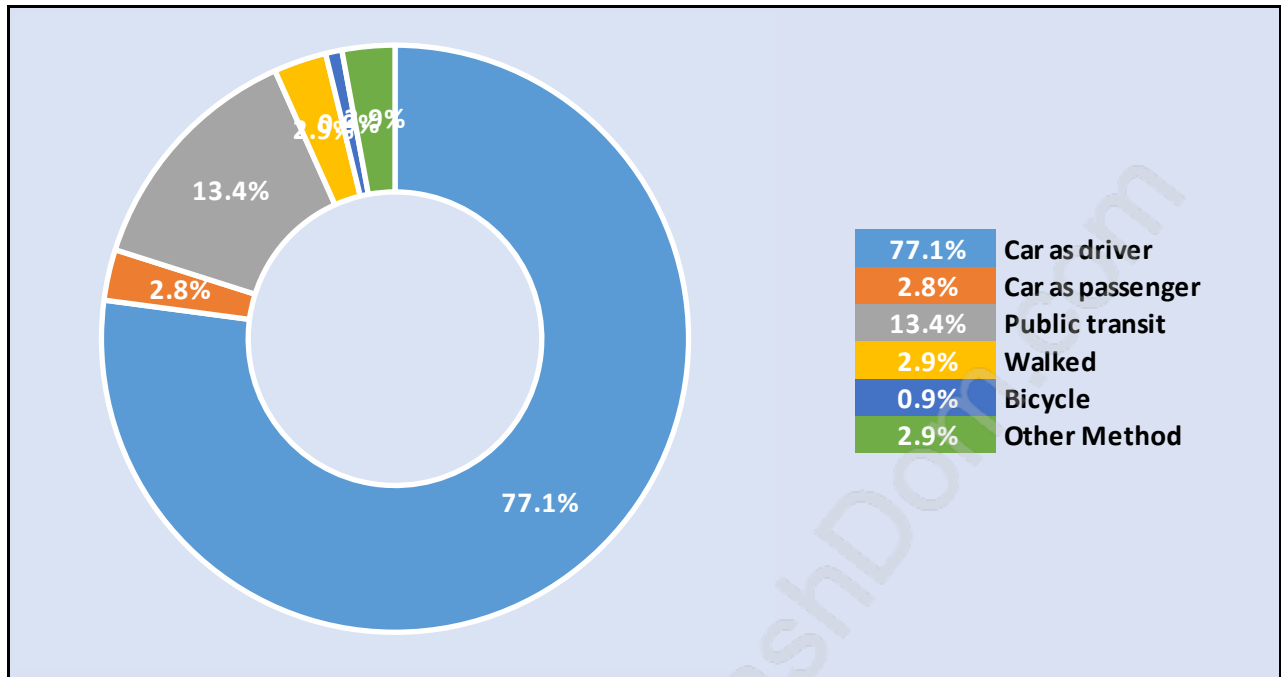

Households by Household Size in Altamont

Total Number of Households - 277

Dwellings in Altamont

Population Age 15+ in Altamont

Labour Force by Occupation in Altamont

Labour Force Participation in Altamont

Travel To Work in (from) Altamont