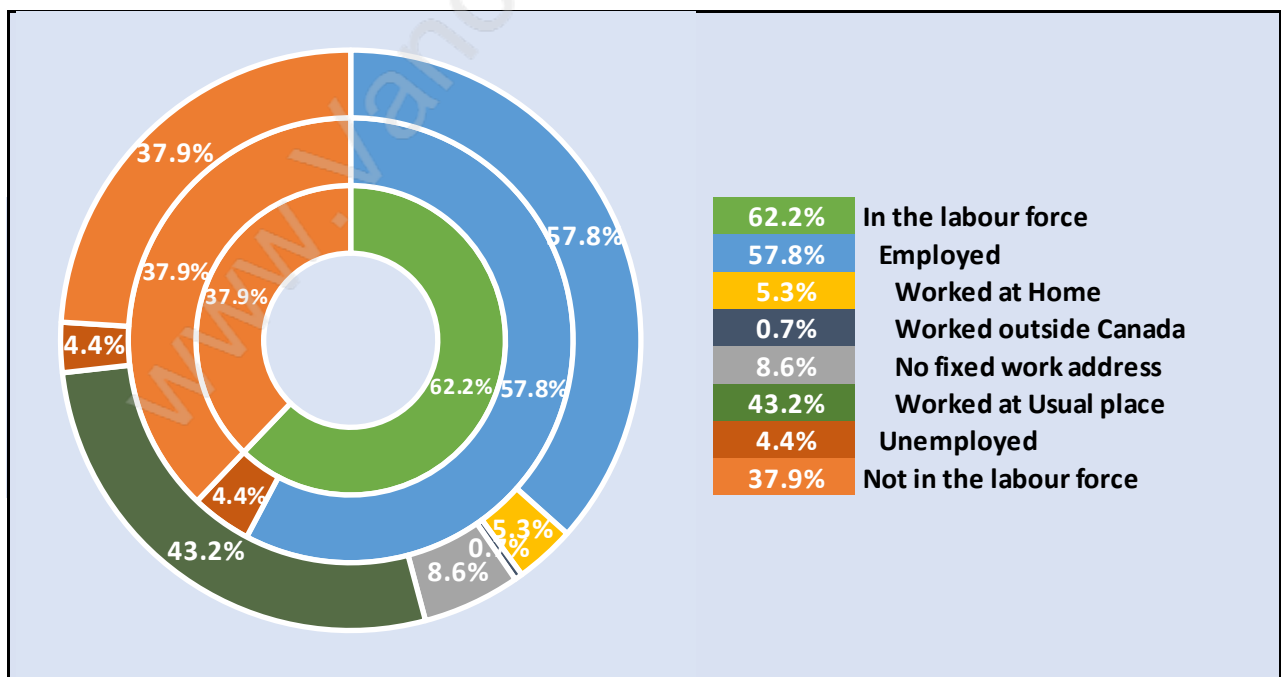

Households by Household Size in Altamont

Total Number of Households - 277

Dwellings in Altamont

Population Age 15+ in Altamont

Labour Force by Occupation in Altamont

Labour Force Participation in Altamont

Travel To Work in (from) Altamont