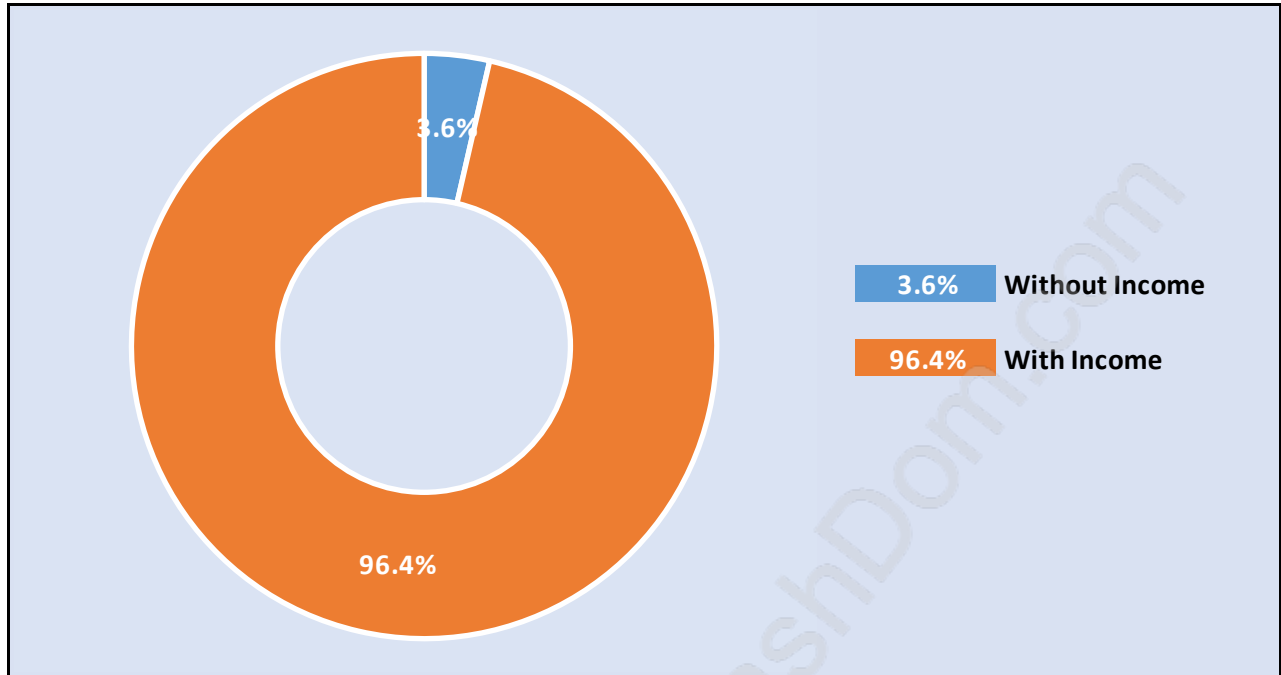

Altamont

Population Trends in Altamont

Population by Age in Altamont

Population Age 15+ by Income Status in Altamont

Total Population Age 15 - 700

Households by Income in Altamont

Total Number of Households - 277 / Average Household Income - \$339,109