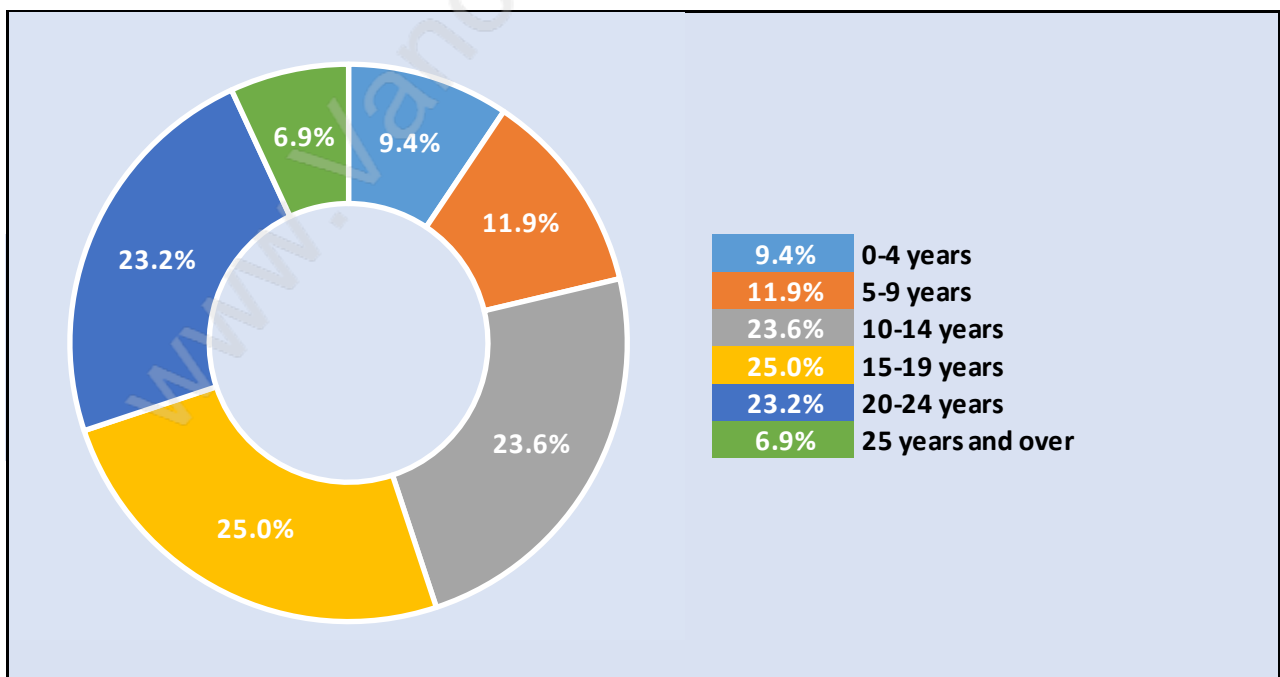

Altamont

Population Trends in Altamont

Population by Age in Altamont

Population Age 15+ by Income Status in Altamont

Total Population Age 15 - 700

Households by Income in Altamont

Total Number of Households - 277 / Average Household Income - \$339,109

Families in Altamont

Average Persons per Family - 3.3

Children at Home in Altamont

Total Number of Children at Home - 302

Family Structure in Altamont

Total Number of Families - 230 / Average Persons per Family - 3.3