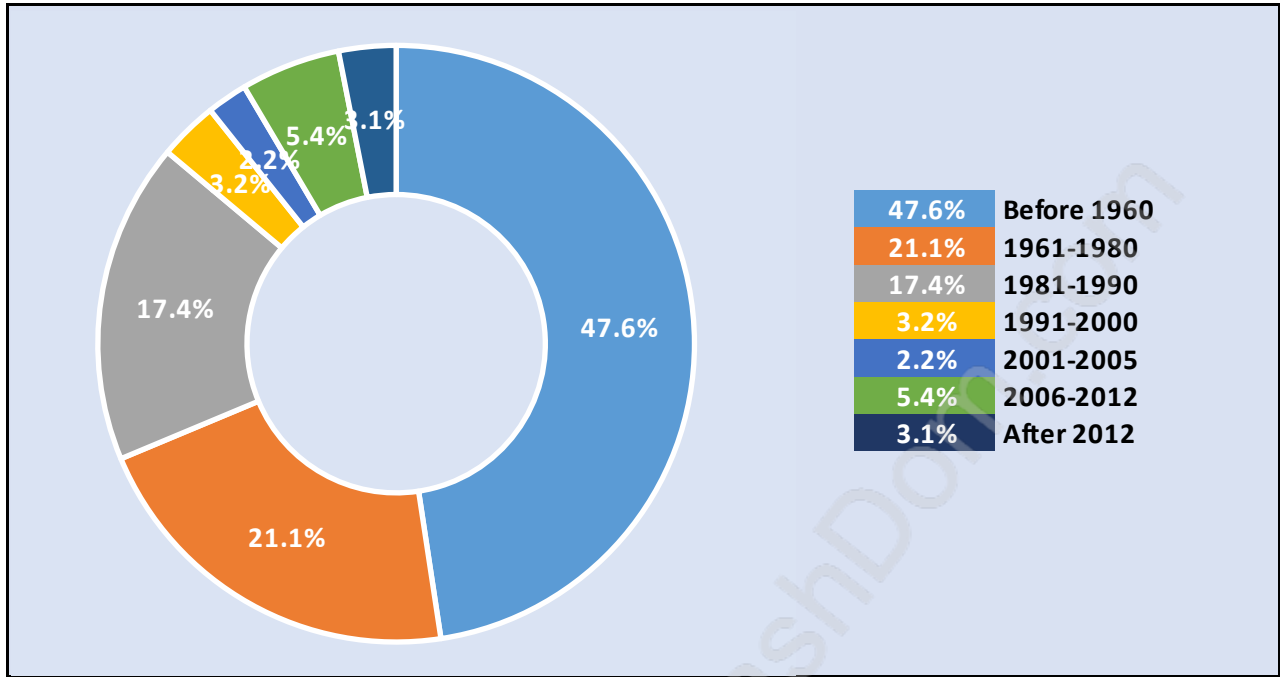

Private Dwellings by Period of Construction in Altamont

Dominant Period of Construction - Before 1960