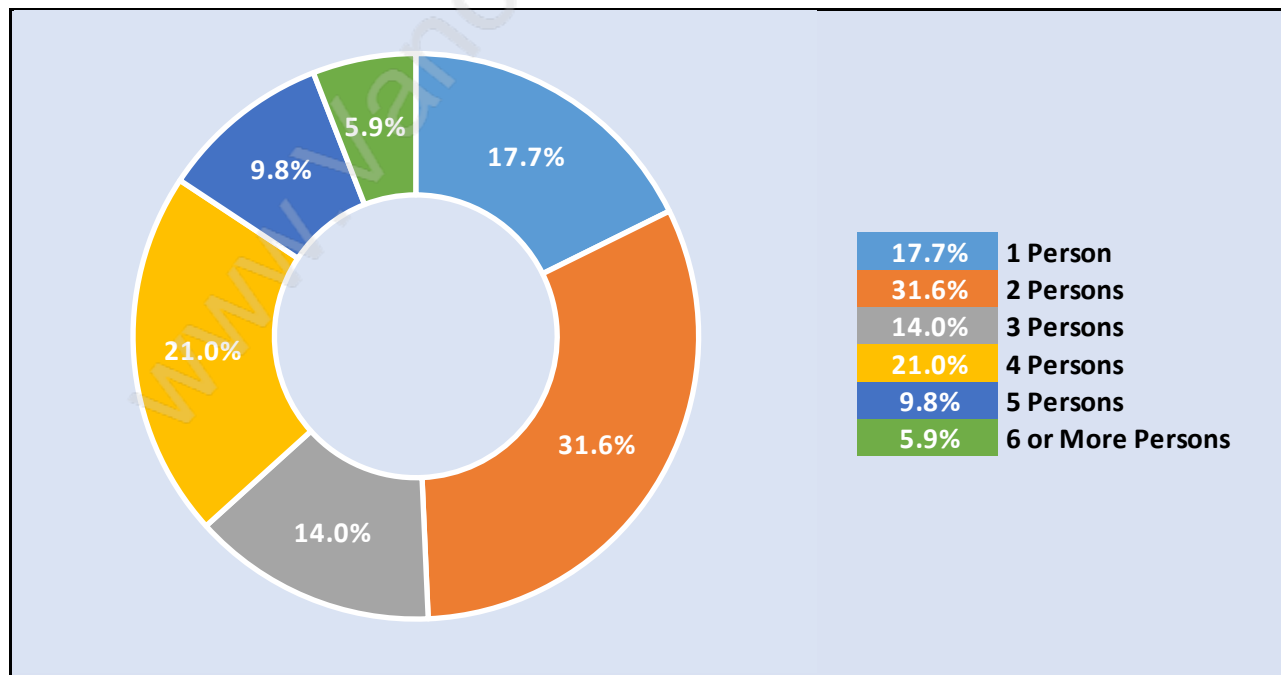

Households by Household Size in Altamont

Total Number of Households - 277