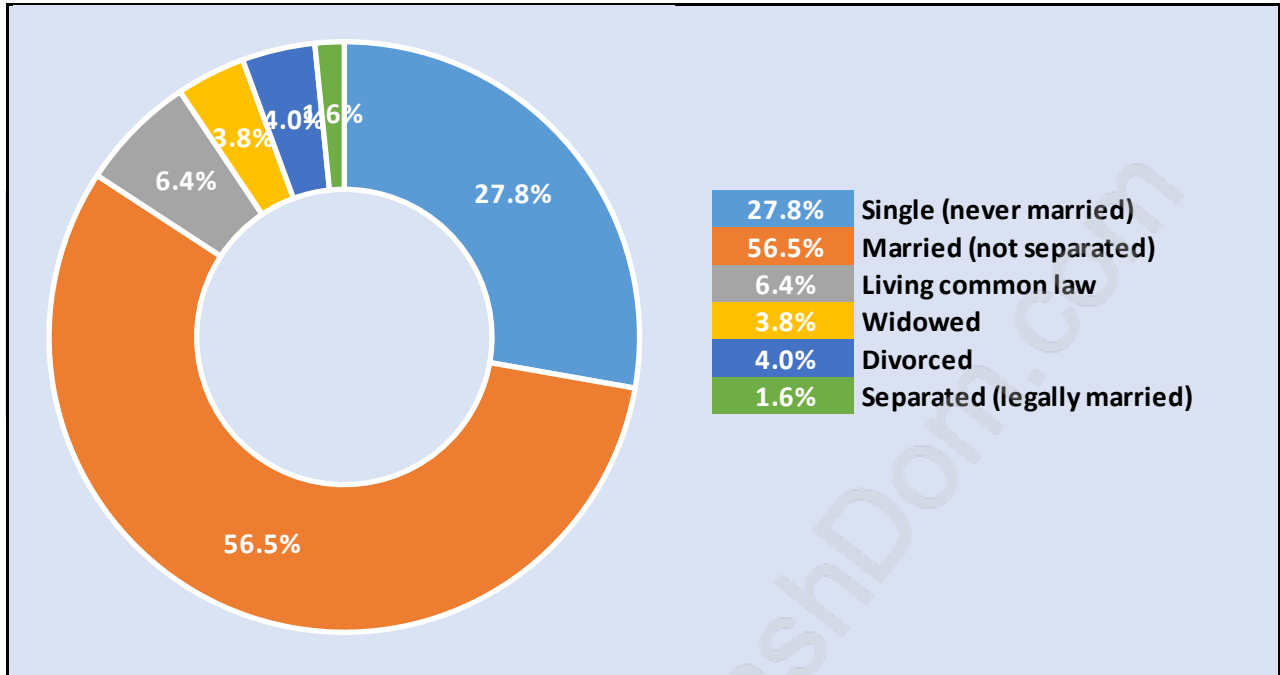

Altamont

Population Trends in Altamont

Population by Age in Altamont

Population Age 15+ by Income Status in Altamont

Total Population Age 15 - 700

Households by Income in Altamont

Total Number of Households - 277 / Average Household Income - \$339,109

Families in Altamont

Average Persons per Family - 3.3

Children at Home in Altamont

Total Number of Children at Home - 302

Family Structure in Altamont

Total Number of Families - 230 / Average Persons per Family - 3.3