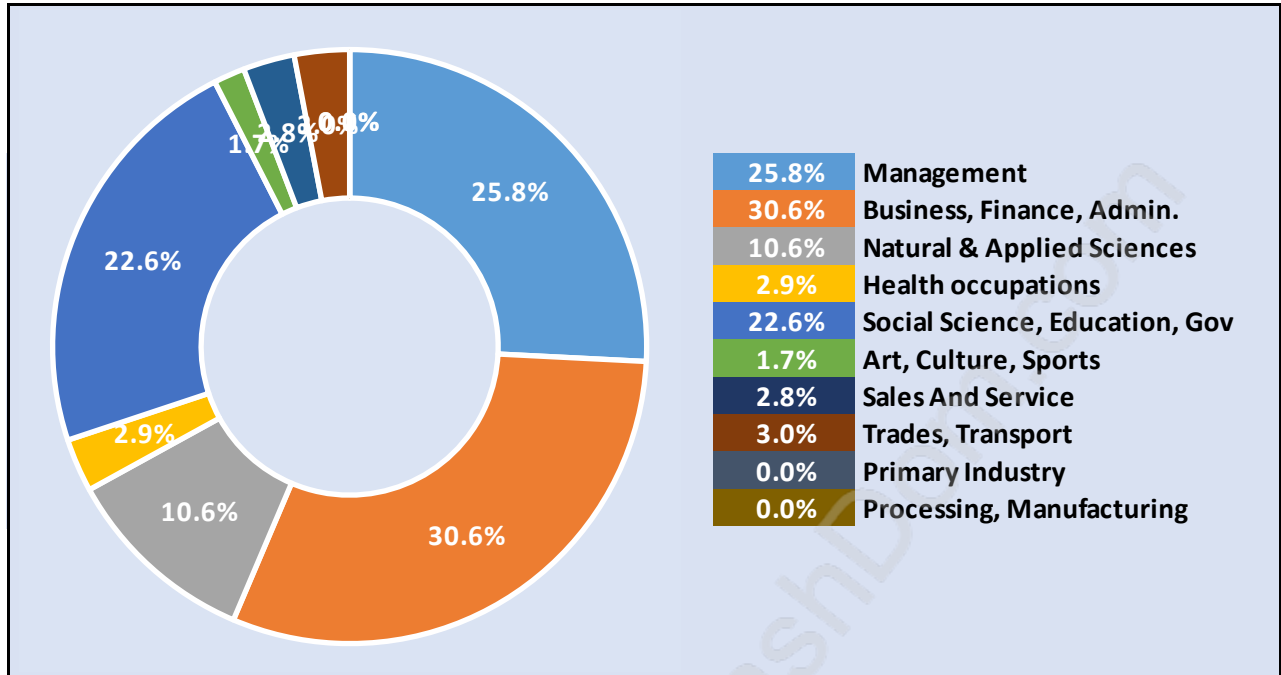

Labour Force by Occupation in Altamont