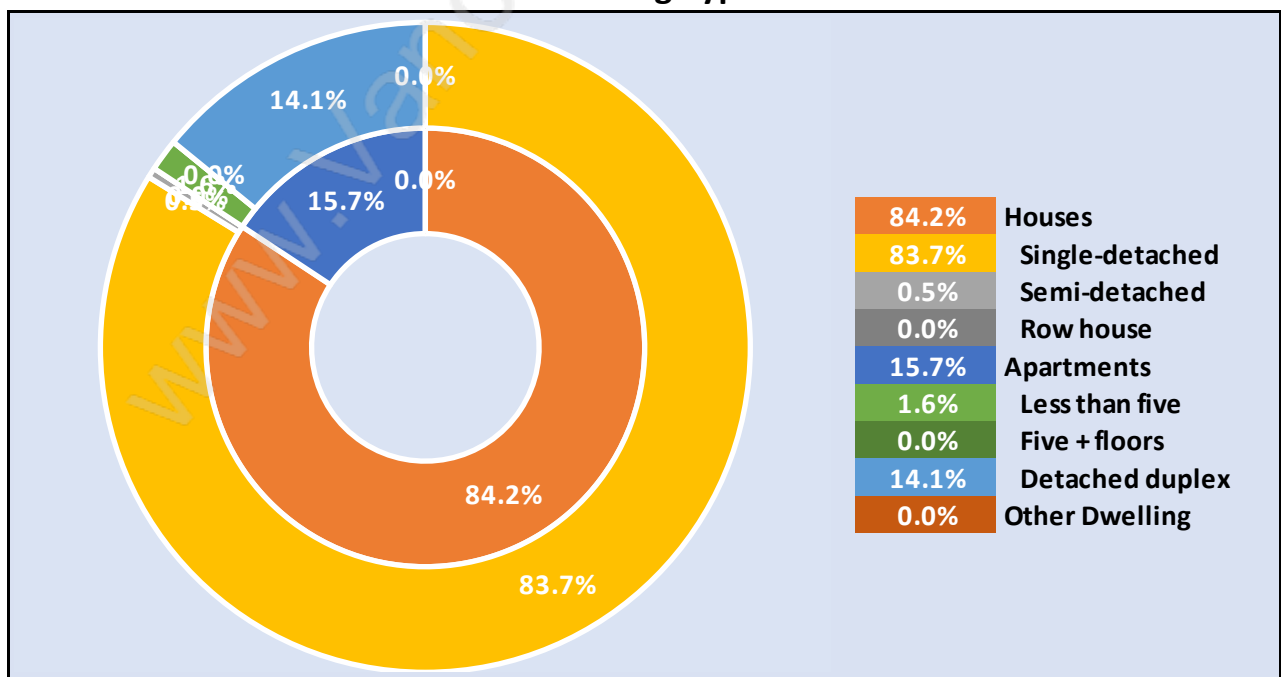

Families in Altamont

Average Persons per Family - 3.3

Children at Home in Altamont

Total Number of Children at Home - 302

Family Structure in Altamont

Total Number of Families - 230 / Average Persons per Family - 3.3

Households by Household Size in Altamont

Total Number of Households - 277

Dwellings in Altamont

Population Age 15+ in Altamont

Labour Force by Occupation in Altamont

Labour Force Participation in Altamont

Travel To Work in (from) Altamont

Occupied Dwellings by Structure Type in Altamont

Dominant Bulding Type - Houses

Private Dwellings by Period of Construction in Altamont

Dominant Period of Construction - Before 1960

Population by Religion in Altamont