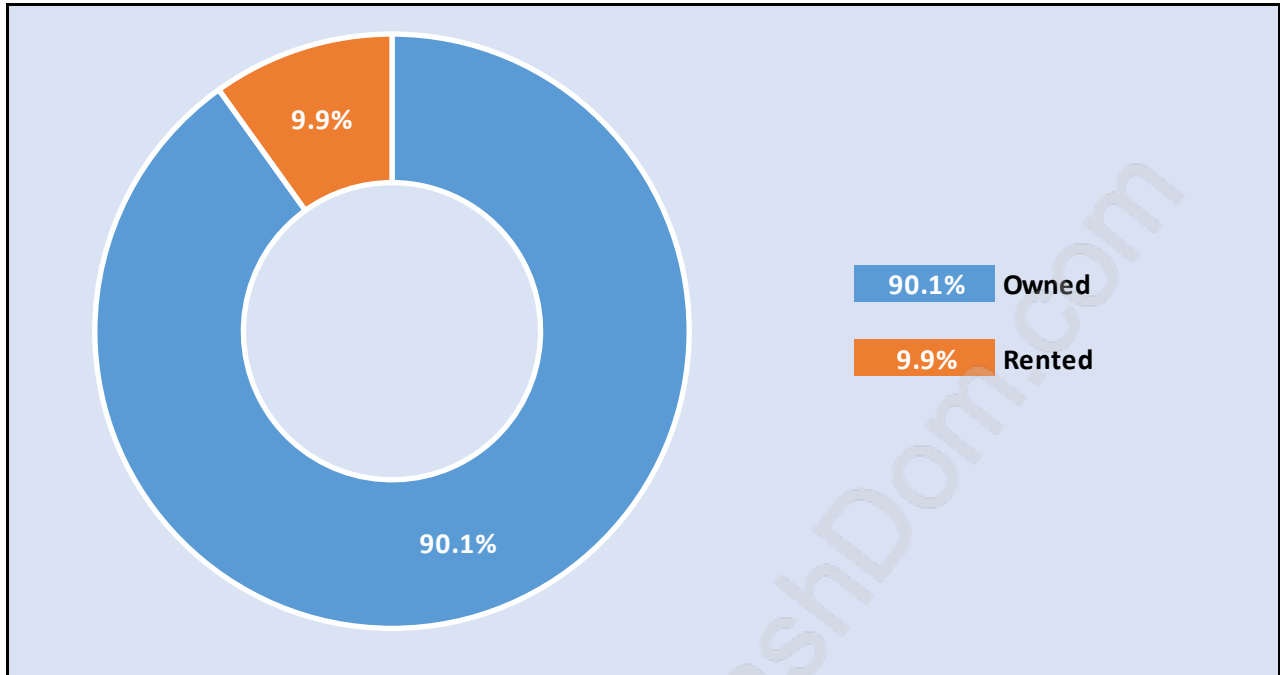

Dwellings in Altamont