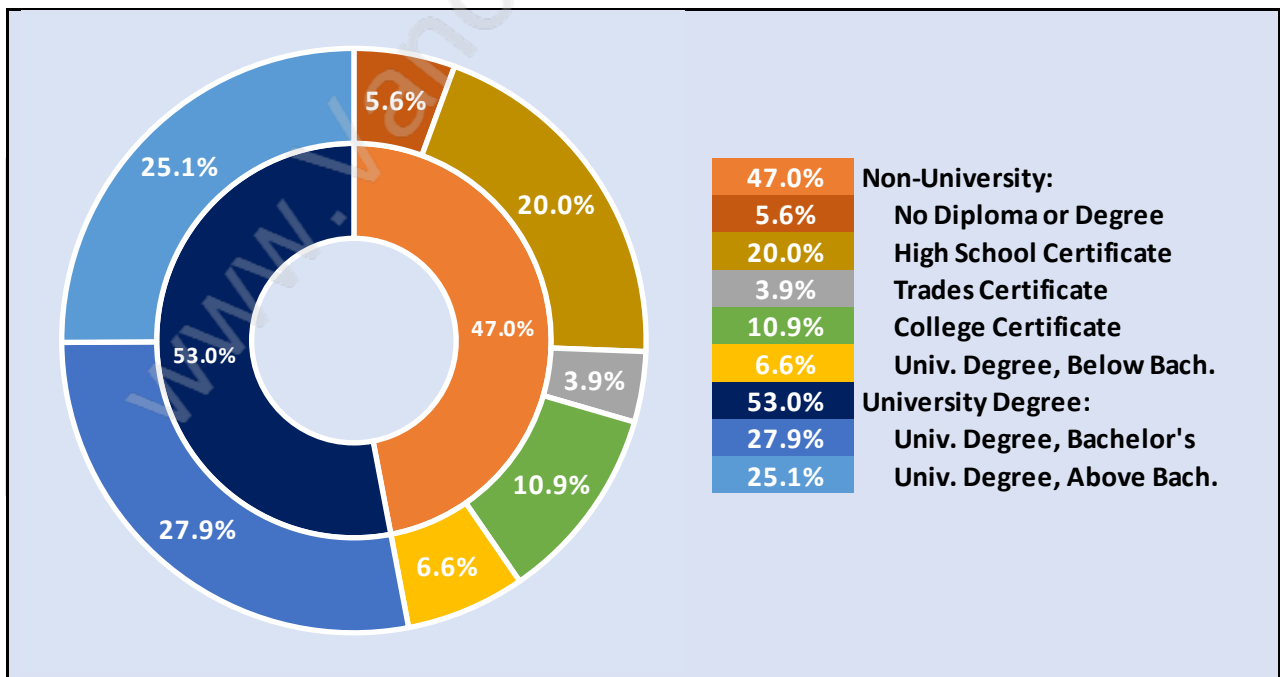

Households by Household Size in Altamont

Total Number of Households - 277

Dwellings in Altamont

Population Age 15+ in Altamont

Labour Force by Occupation in Altamont

Labour Force Participation in Altamont

Travel To Work in (from) Altamont