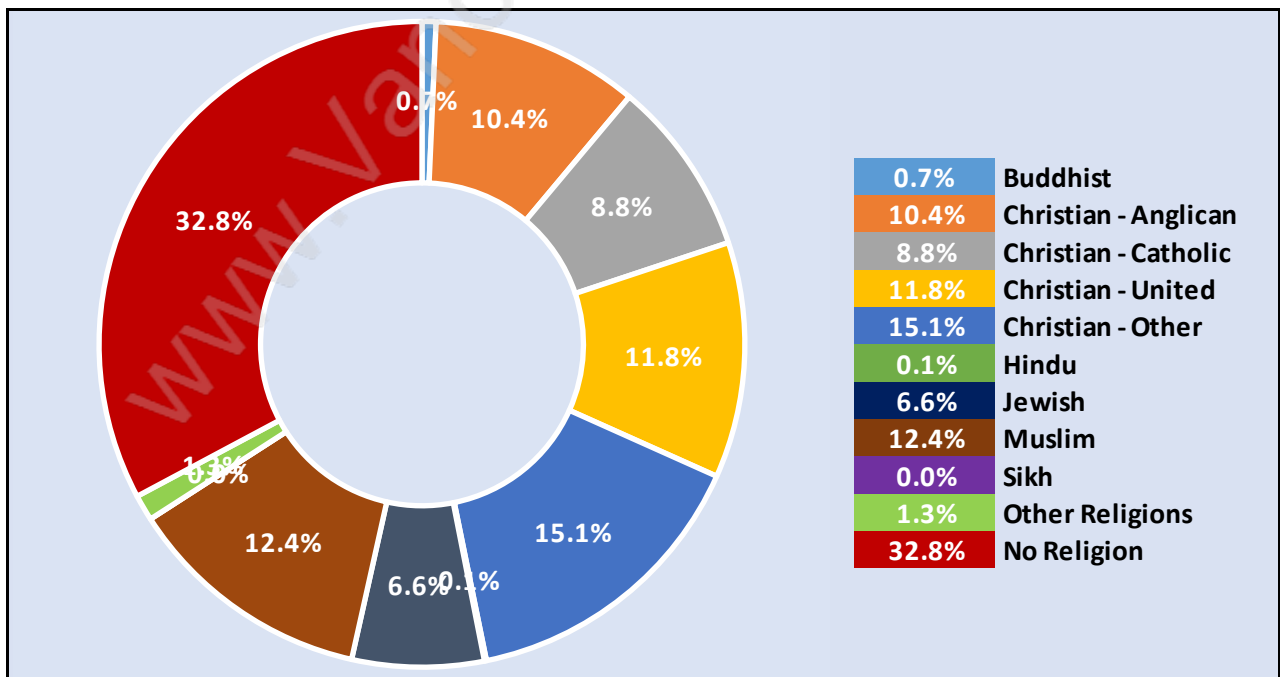

Occupied Dwellings by Structure Type in Altamont

Dominant Bulding Type - Houses

Private Dwellings by Period of Construction in Altamont

Dominant Period of Construction - Before 1960

Population by Religion in Altamont