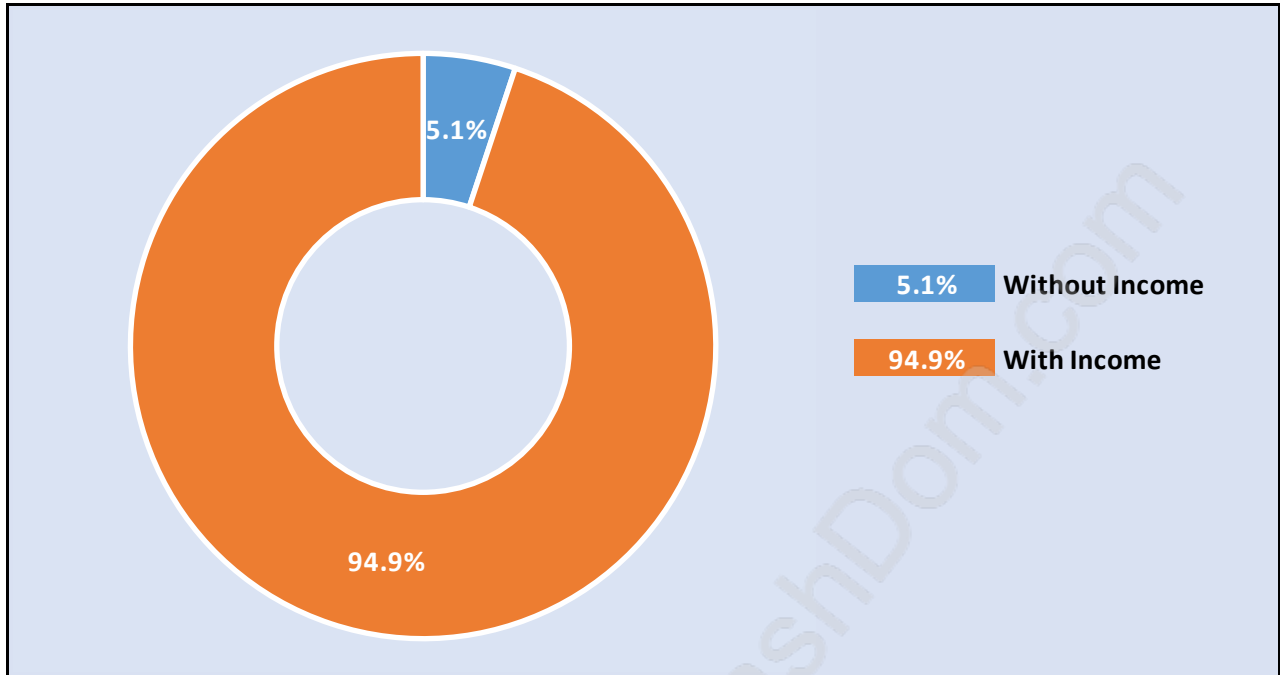

Ambleside

Population Trends in Ambleside

Population by Age in Ambleside

Population Age 15+ by Income Status in Ambleside

Total Population Age 15 - 7,952

Households by Income in Ambleside

Total Number of Households - 4,297 / Average Household Income - \$130,526

Families in Ambleside

Average Persons per Family - 2.8

Children at Home in Ambleside

Total Number of Children at Home - 2,150

Family Structure in Ambleside

Total Number of Families - 2,346 / Average Persons per Family - 2.8