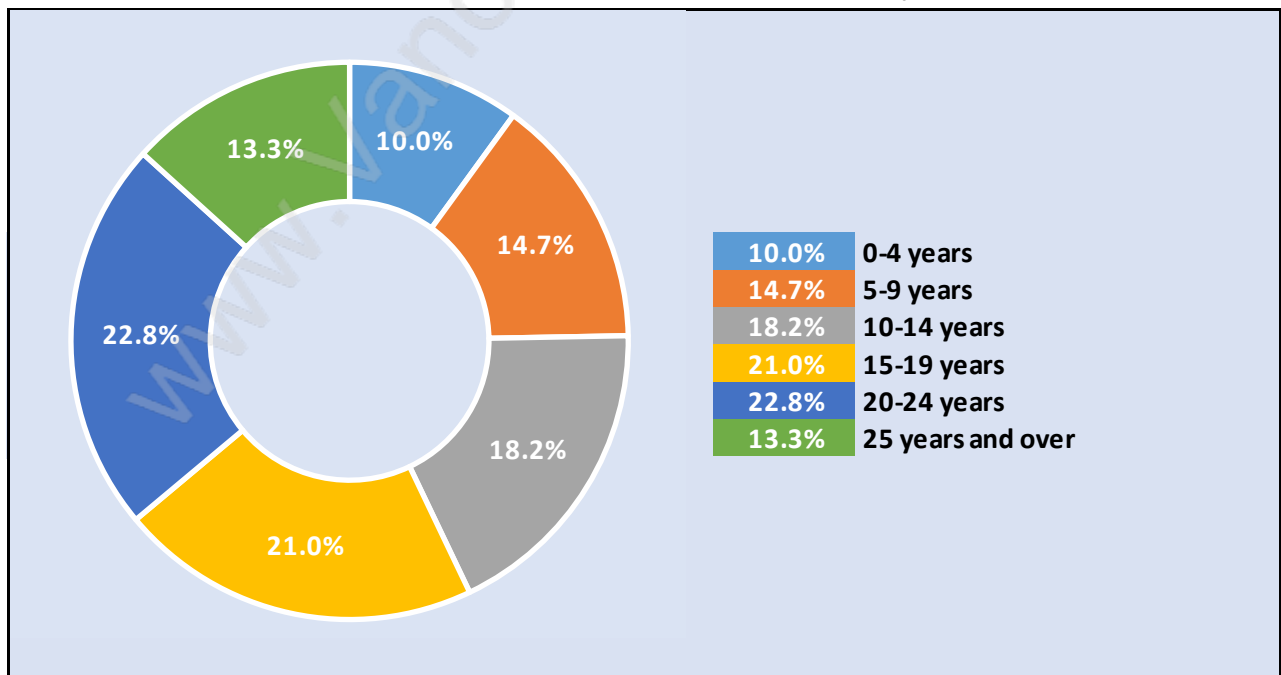

Ambleside

Population Trends in Ambleside

Population by Age in Ambleside

Population Age 15+ by Income Status in Ambleside

Total Population Age 15 - 7,952

Households by Income in Ambleside

Total Number of Households - 4,297 / Average Household Income - \$130,526

Families in Ambleside

Average Persons per Family - 2.8

Children at Home in Ambleside

Total Number of Children at Home - 2,150

Family Structure in Ambleside

Total Number of Families - 2,346 / Average Persons per Family - 2.8