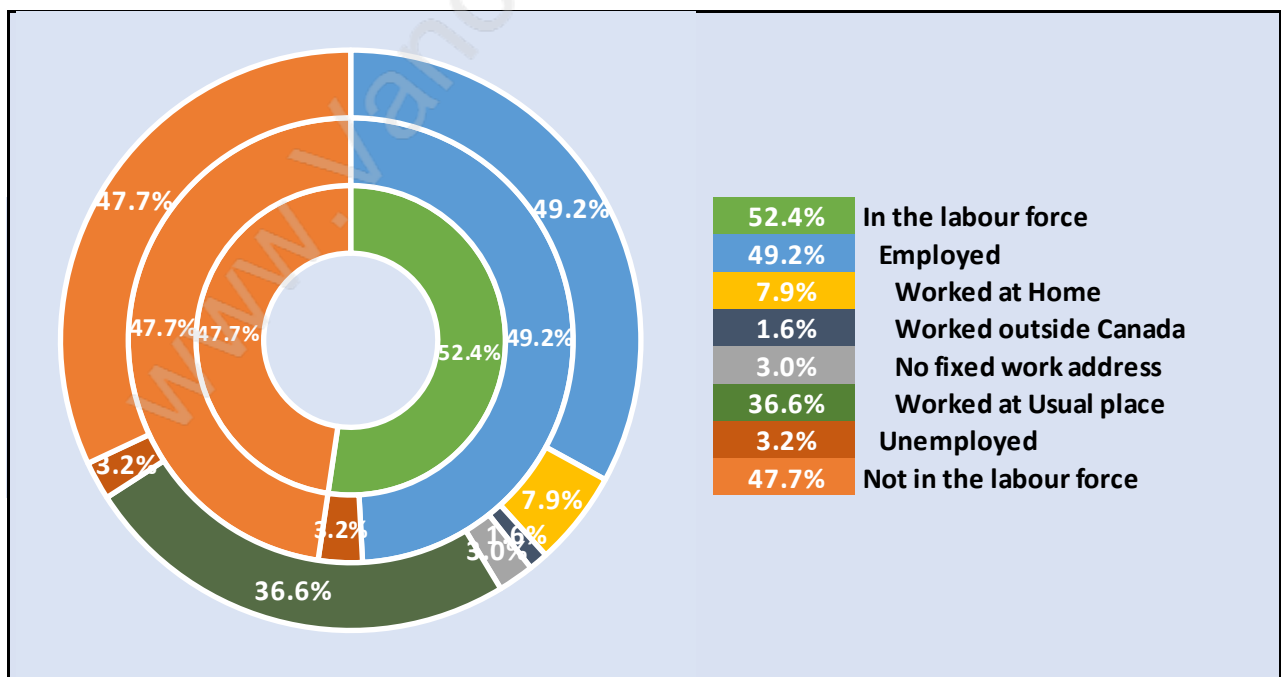

Ambleside

Population Trends in Ambleside

Population by Age in Ambleside

Population Age 15+ by Income Status in Ambleside

Total Population Age 15 - 7,952

Households by Income in Ambleside

Total Number of Households - 4,297 / Average Household Income - \$130,526

Families in Ambleside

Average Persons per Family - 2.8

Children at Home in Ambleside

Total Number of Children at Home - 2,150

Family Structure in Ambleside

Total Number of Families - 2,346 / Average Persons per Family - 2.8

Households by Household Size in Ambleside

Total Number of Households - 4,297

Dwellings in Ambleside

Population Age 15+ in Ambleside

Labour Force by Occupation in Ambleside

Labour Force Participation in Ambleside