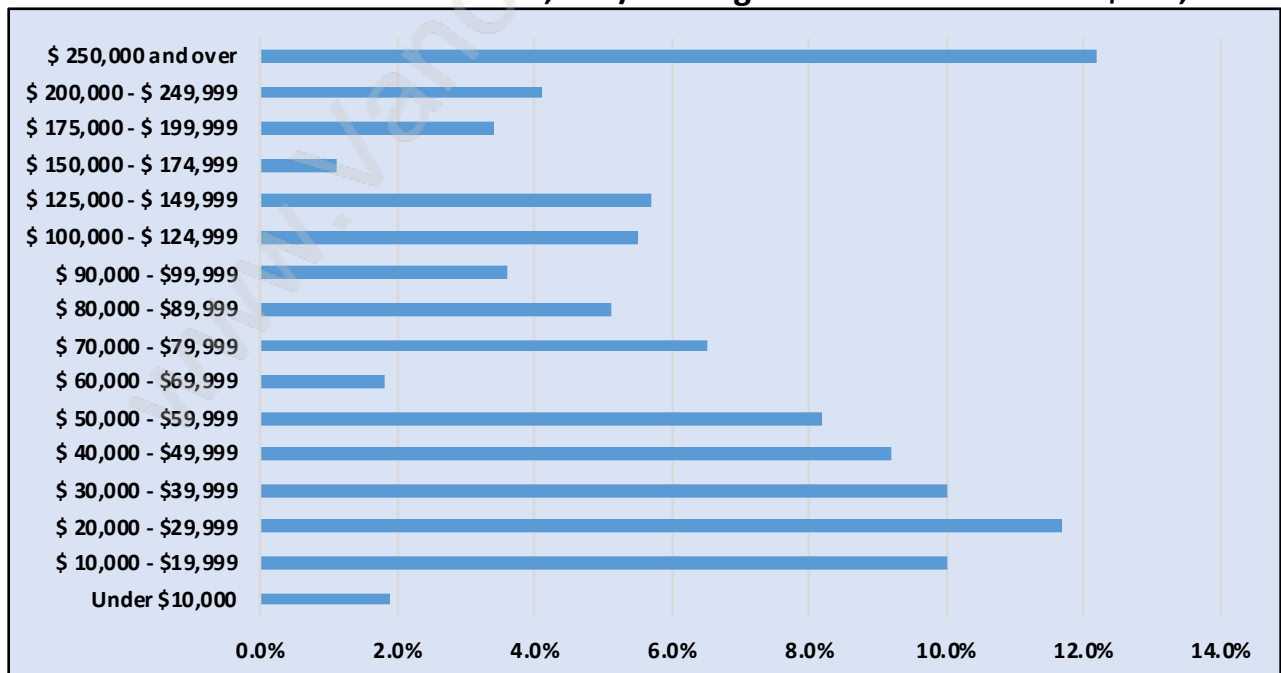

Ambleside

Population Trends in Ambleside

Population by Age in Ambleside

Population Age 15+ by Income Status in Ambleside

Total Population Age 15 - 7,952

Households by Income in Ambleside

Total Number of Households - 4,297 / Average Household Income - \$130,526

Families in Ambleside

Average Persons per Family - 2.8

Children at Home in Ambleside

Total Number of Children at Home - 2,150

Family Structure in Ambleside

Total Number of Families - 2,346 / Average Persons per Family - 2.8