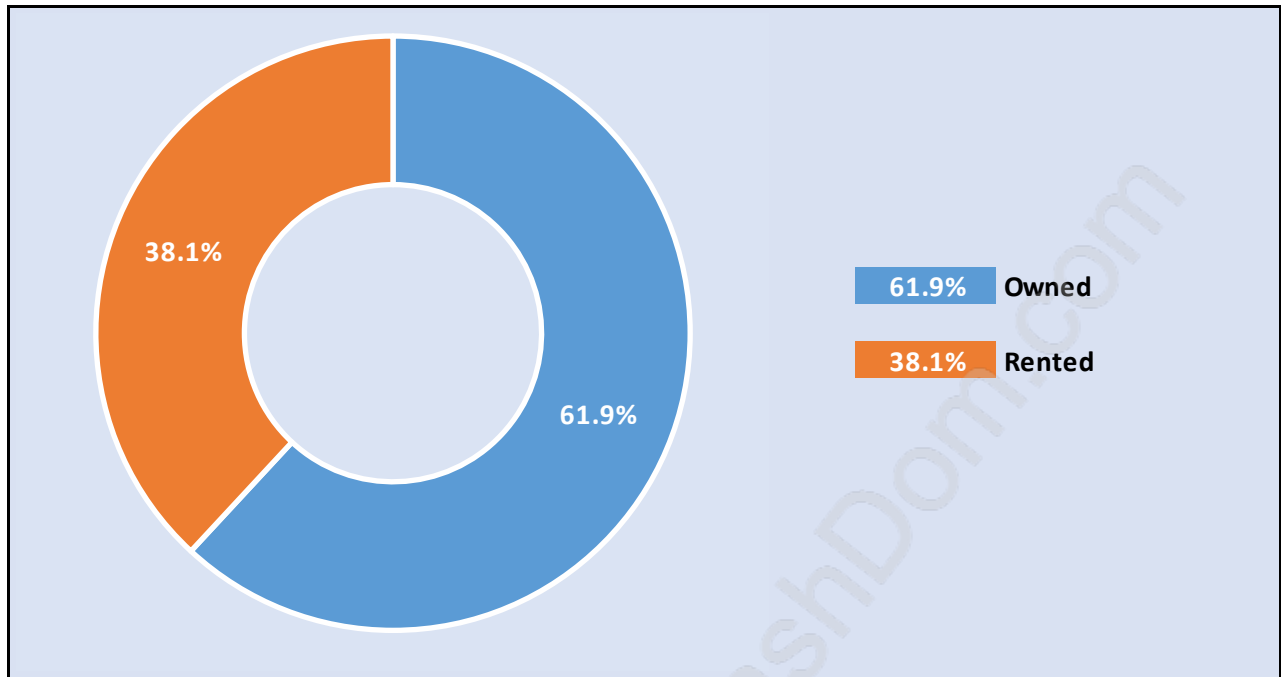

Ambleside

Population Trends in Ambleside

Population by Age in Ambleside

Population Age 15+ by Income Status in Ambleside

Total Population Age 15 - 7,952

Households by Income in Ambleside

Total Number of Households - 4,297 / Average Household Income - \$130,526

Families in Ambleside

Average Persons per Family - 2.8

Children at Home in Ambleside

Total Number of Children at Home - 2,150

Family Structure in Ambleside

Total Number of Families - 2,346 / Average Persons per Family - 2.8

Households by Household Size in Ambleside

Total Number of Households - 4,297

Dwellings in Ambleside

Population Age 15+ in Ambleside

Labour Force by Occupation in Ambleside

Labour Force Participation in Ambleside