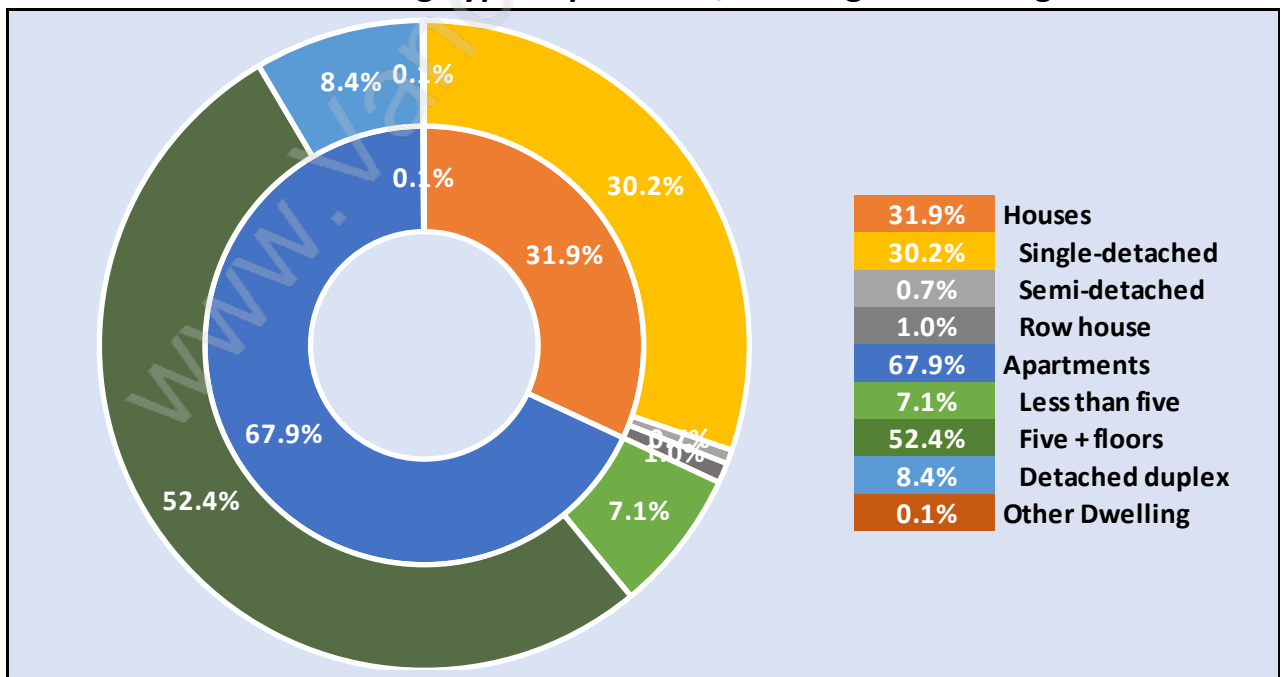

Ambleside

Population Trends in Ambleside

Population by Age in Ambleside

Population Age 15+ by Income Status in Ambleside

Total Population Age 15 - 7,952

Households by Income in Ambleside

Total Number of Households - 4,297 / Average Household Income - \$130,526

Families in Ambleside

Average Persons per Family - 2.8

Children at Home in Ambleside

Total Number of Children at Home - 2,150

Family Structure in Ambleside

Total Number of Families - 2,346 / Average Persons per Family - 2.8

Households by Household Size in Ambleside

Total Number of Households - 4,297

Dwellings in Ambleside

Population Age 15+ in Ambleside

Labour Force by Occupation in Ambleside

Labour Force Participation in Ambleside

Travel To Work in (from) Ambleside

Occupied Dwellings by Structure Type in Ambleside

Dominant Bulding Type - Apartment, building low and high rise

Private Dwellings by Period of Construction in Ambleside