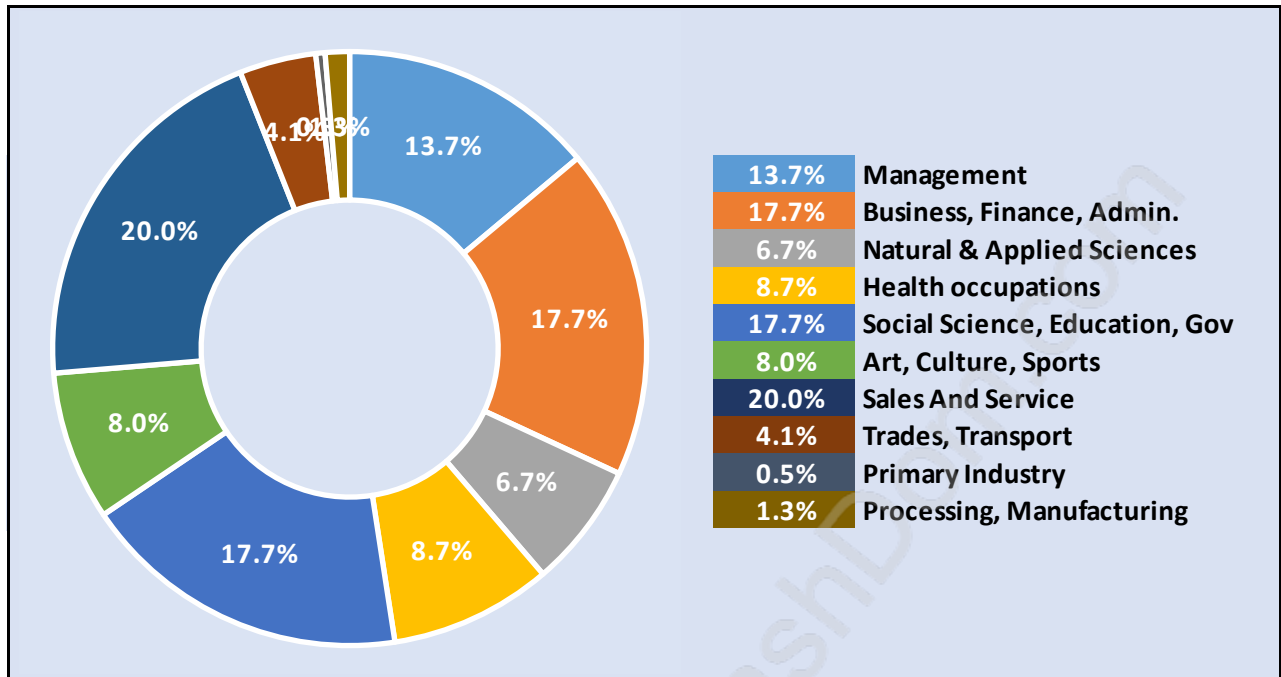

Labour Force by Occupation in Ambleside