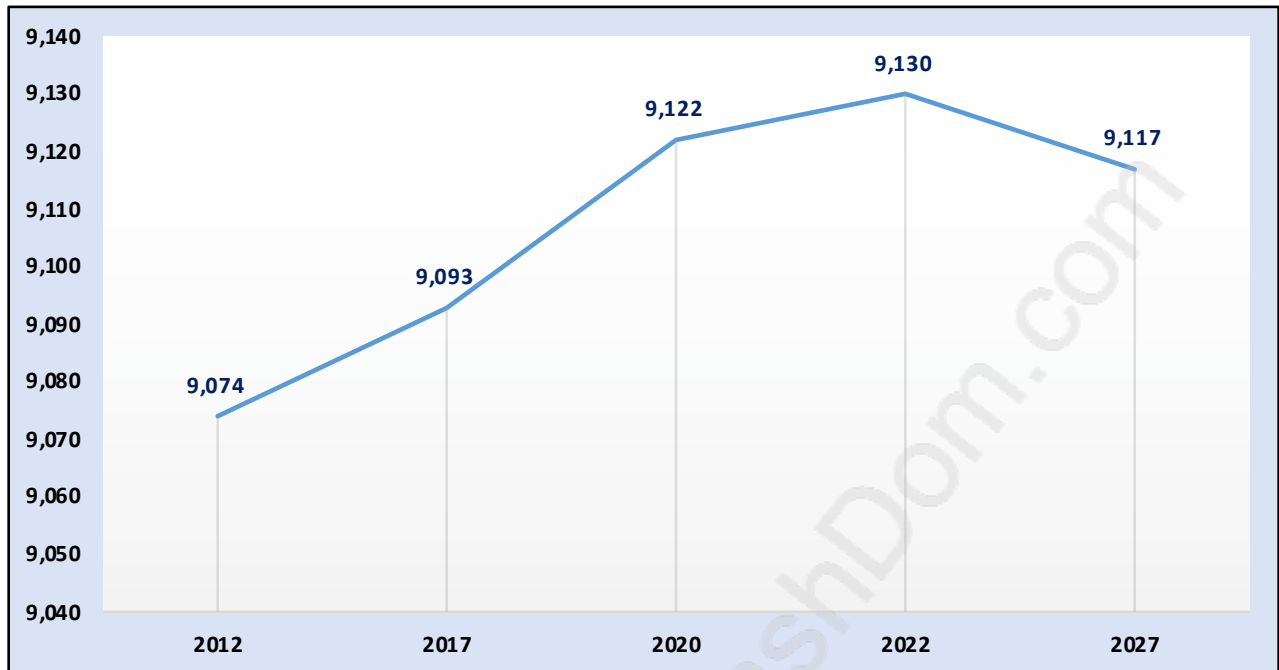

Ambleside

Population Trends in Ambleside

Population by Age in Ambleside

Population Age 15+ by Income Status in Ambleside

Total Population Age 15 - 7,952

Households by Income in Ambleside

Total Number of Households - 4,297 / Average Household Income - \$130,526

Families in Ambleside

Average Persons per Family - 2.8

Children at Home in Ambleside

Total Number of Children at Home - 2,150

Family Structure in Ambleside

Total Number of Families - 2,346 / Average Persons per Family - 2.8