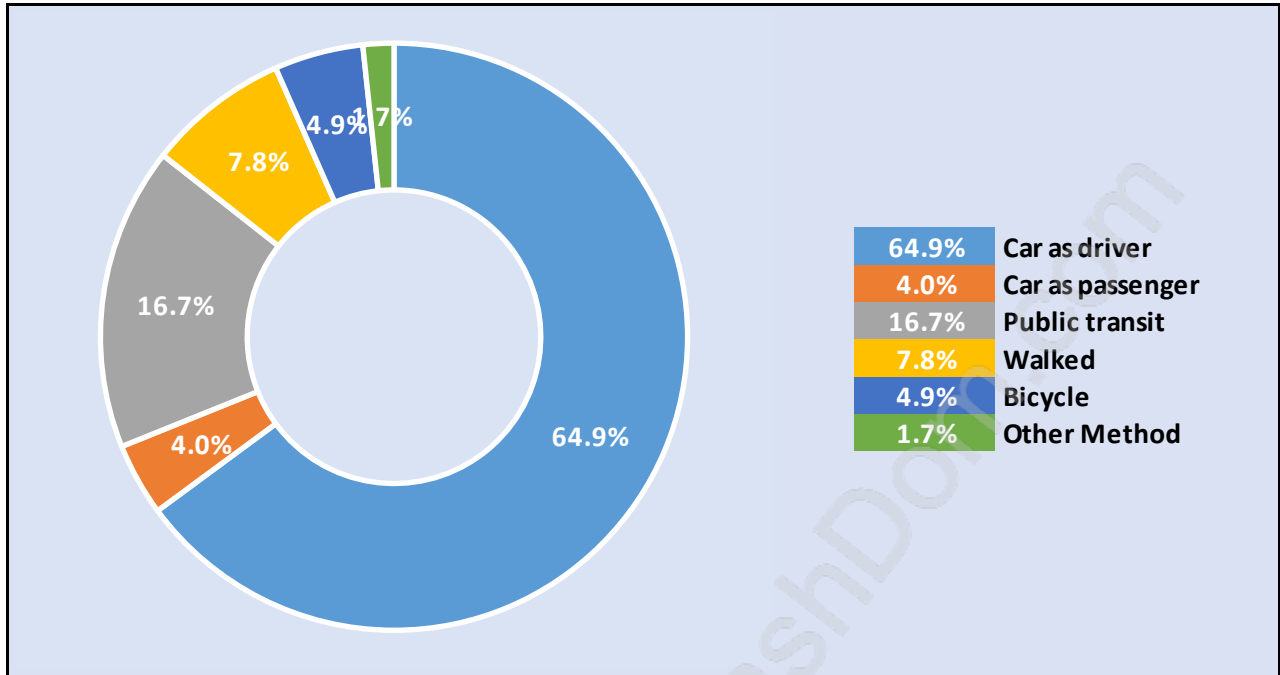

Travel To Work in (from) Ambleside