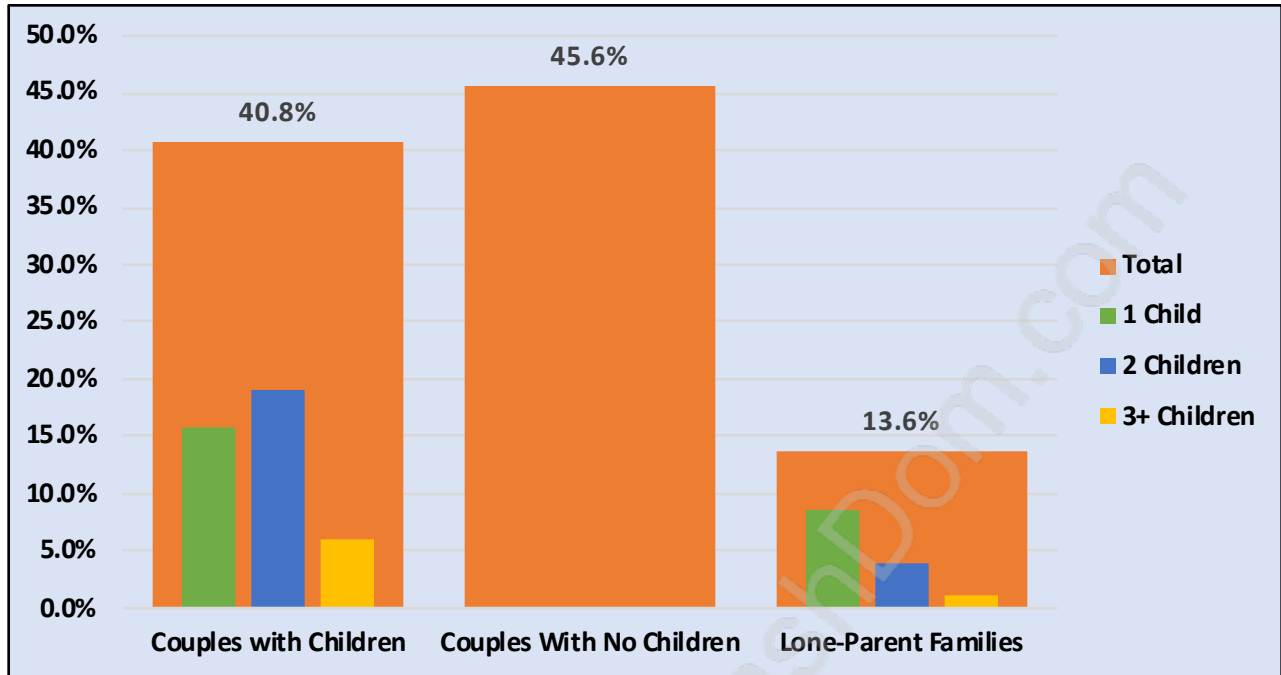

Ambleside

Population Trends in Ambleside

Population by Age in Ambleside

Population Age 15+ by Income Status in Ambleside

Total Population Age 15 - 7,952

Households by Income in Ambleside

Total Number of Households - 4,297 / Average Household Income - \$130,526

Families in Ambleside

Average Persons per Family - 2.8

Children at Home in Ambleside

Total Number of Children at Home - 2,150

Family Structure in Ambleside

Total Number of Families - 2,346 / Average Persons per Family - 2.8

Households by Household Size in Ambleside

Total Number of Households - 4,297

Dwellings in Ambleside

Population Age 15+ in Ambleside

Labour Force by Occupation in Ambleside

Labour Force Participation in Ambleside