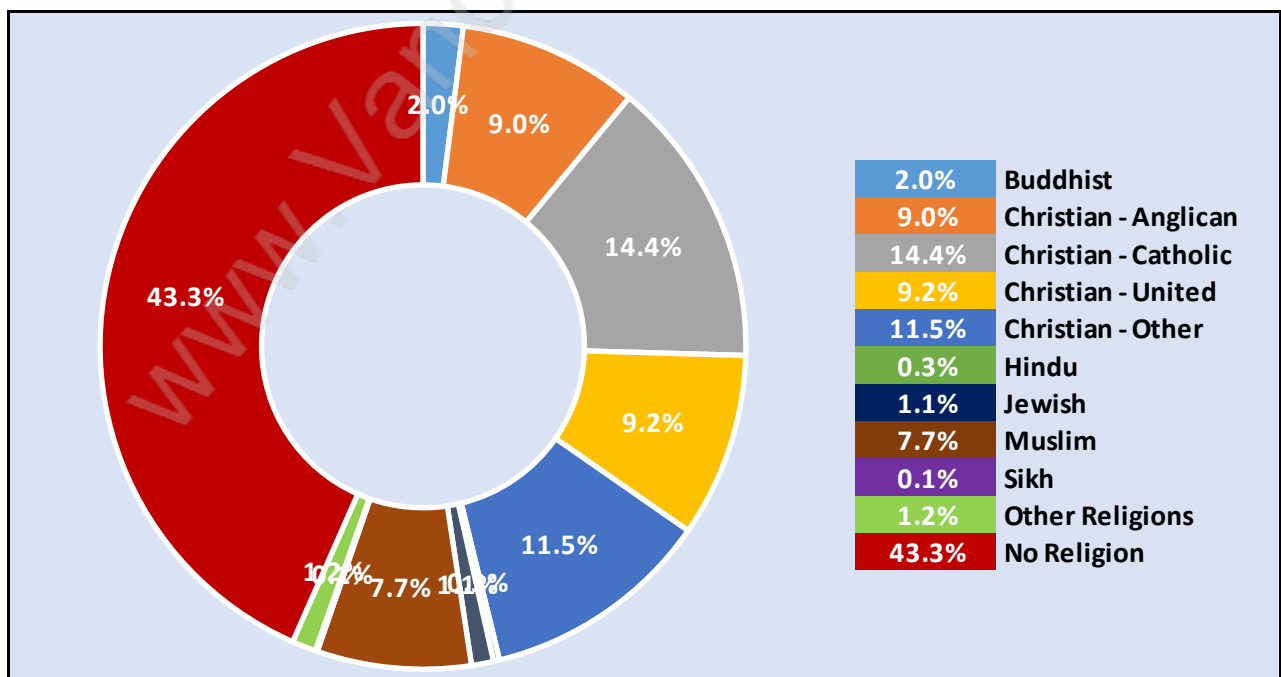

Ambleside

Population Trends in Ambleside

Population by Age in Ambleside

Population Age 15+ by Income Status in Ambleside

Total Population Age 15 - 7,952

Households by Income in Ambleside

Total Number of Households - 4,297 / Average Household Income - \$130,526

Dominant Period of Construction - 1961-1980

Population by Religion in Ambleside

Population by Home Languages in Ambleside