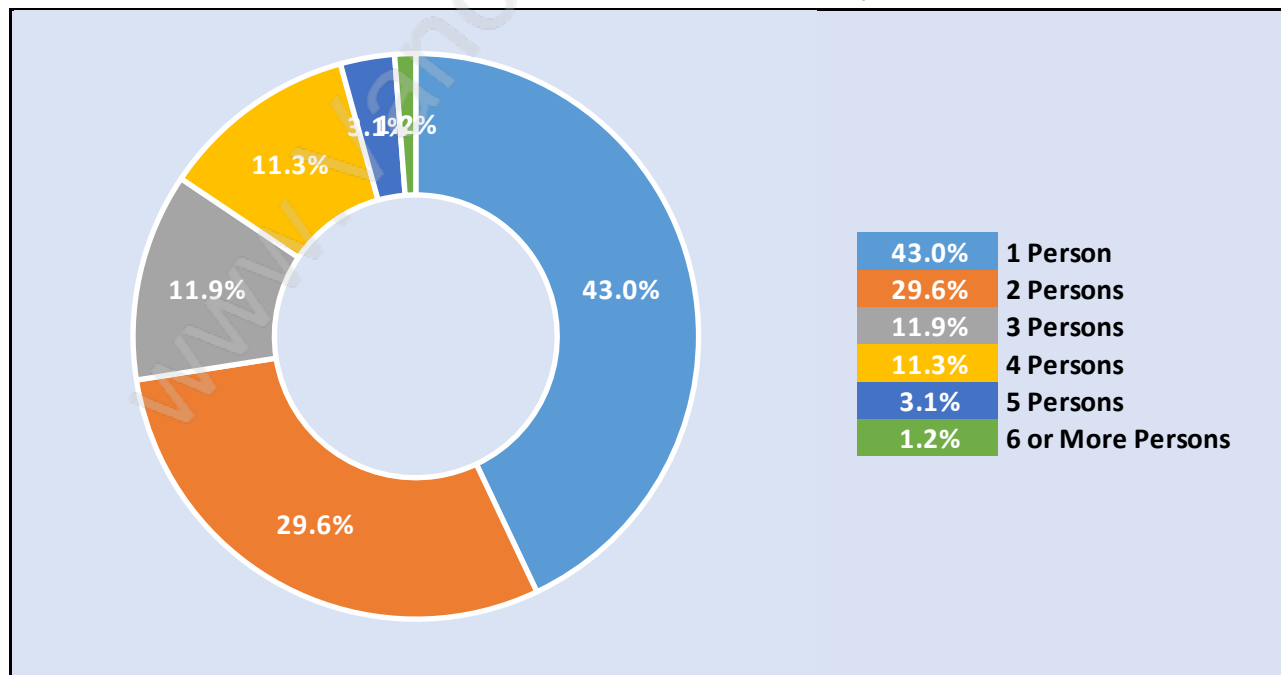

Ambleside

Population Trends in Ambleside

Population by Age in Ambleside

Population Age 15+ by Income Status in Ambleside

Total Population Age 15 - 7,952

Households by Income in Ambleside

Total Number of Households - 4,297 / Average Household Income - \$130,526

Families in Ambleside

Average Persons per Family - 2.8

Children at Home in Ambleside

Total Number of Children at Home - 2,150

Family Structure in Ambleside

Total Number of Families - 2,346 / Average Persons per Family - 2.8

Households by Household Size in Ambleside

Total Number of Households - 4,297

Dwellings in Ambleside

Population Age 15+ in Ambleside

Labour Force by Occupation in Ambleside

Labour Force Participation in Ambleside