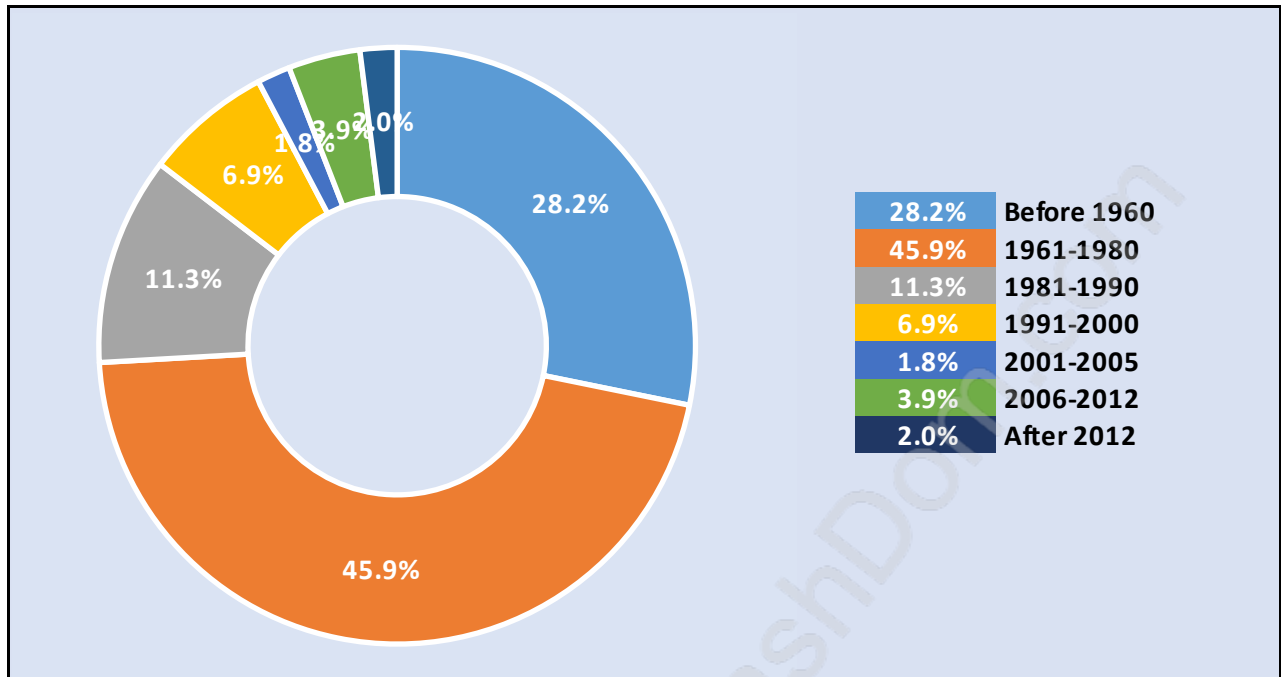

Ambleside

Population Trends in Ambleside

Population by Age in Ambleside

Population Age 15+ by Income Status in Ambleside

Total Population Age 15 - 7,952

Households by Income in Ambleside

Total Number of Households - 4,297 / Average Household Income - \$130,526

Families in Ambleside

Average Persons per Family - 2.8

Children at Home in Ambleside

Total Number of Children at Home - 2,150

Family Structure in Ambleside

Total Number of Families - 2,346 / Average Persons per Family - 2.8

Travel To Work in (from) Ambleside

Occupied Dwellings by Structure Type in Ambleside

Dominant Bulding Type - Apartment, building low and high rise

Private Dwellings by Period of Construction in Ambleside

Dominant Period of Construction - 1961-1980

Population by Religion in Ambleside

Population by Home Languages in Ambleside