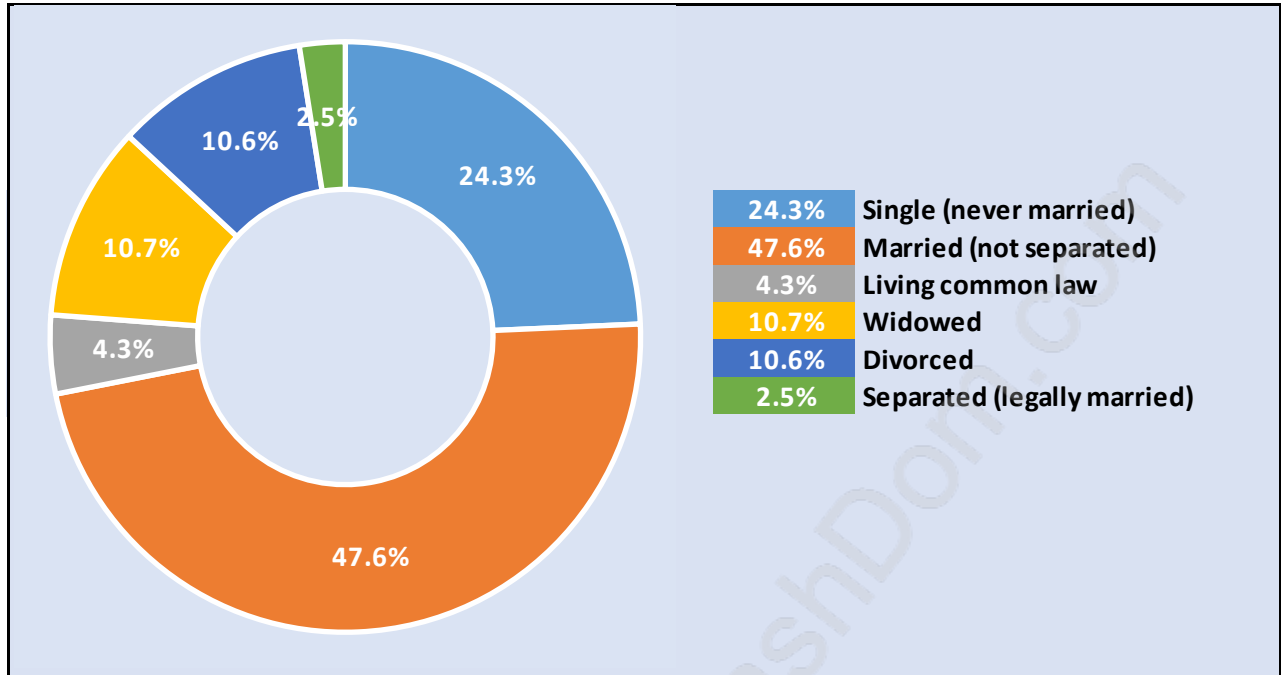

Ambleside

Population Trends in Ambleside

Population by Age in Ambleside

Population Age 15+ by Income Status in Ambleside

Total Population Age 15 - 7,952

Households by Income in Ambleside

Total Number of Households - 4,297 / Average Household Income - \$130,526

Families in Ambleside

Average Persons per Family - 2.8

Children at Home in Ambleside

Total Number of Children at Home - 2,150

Family Structure in Ambleside

Total Number of Families - 2,346 / Average Persons per Family - 2.8

Households by Household Size in Ambleside

Total Number of Households - 4,297

Dwellings in Ambleside

Population Age 15+ in Ambleside

Labour Force by Occupation in Ambleside

Labour Force Participation in Ambleside