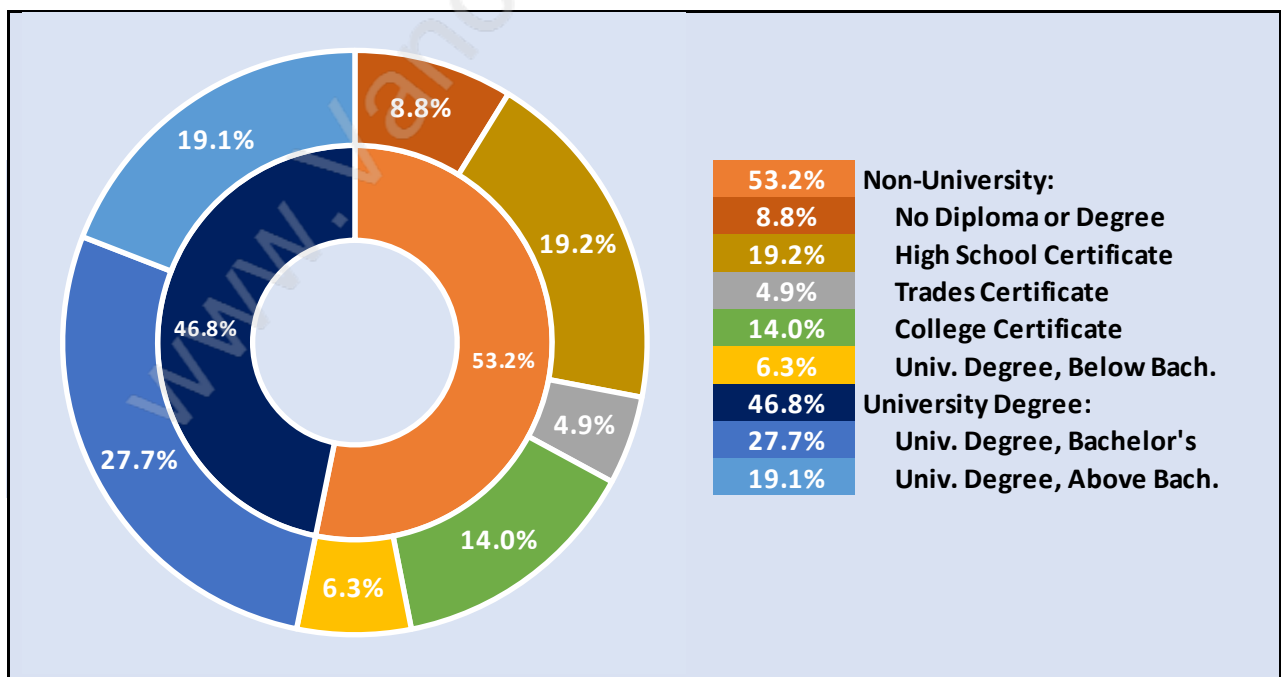

Ambleside

Population Trends in Ambleside

Population by Age in Ambleside

Population Age 15+ by Income Status in Ambleside

Total Population Age 15 - 7,952

Households by Income in Ambleside

Total Number of Households - 4,297 / Average Household Income - \$130,526

Families in Ambleside

Average Persons per Family - 2.8

Children at Home in Ambleside

Total Number of Children at Home - 2,150

Family Structure in Ambleside

Total Number of Families - 2,346 / Average Persons per Family - 2.8

Households by Household Size in Ambleside

Total Number of Households - 4,297

Dwellings in Ambleside

Population Age 15+ in Ambleside

Labour Force by Occupation in Ambleside

Labour Force Participation in Ambleside