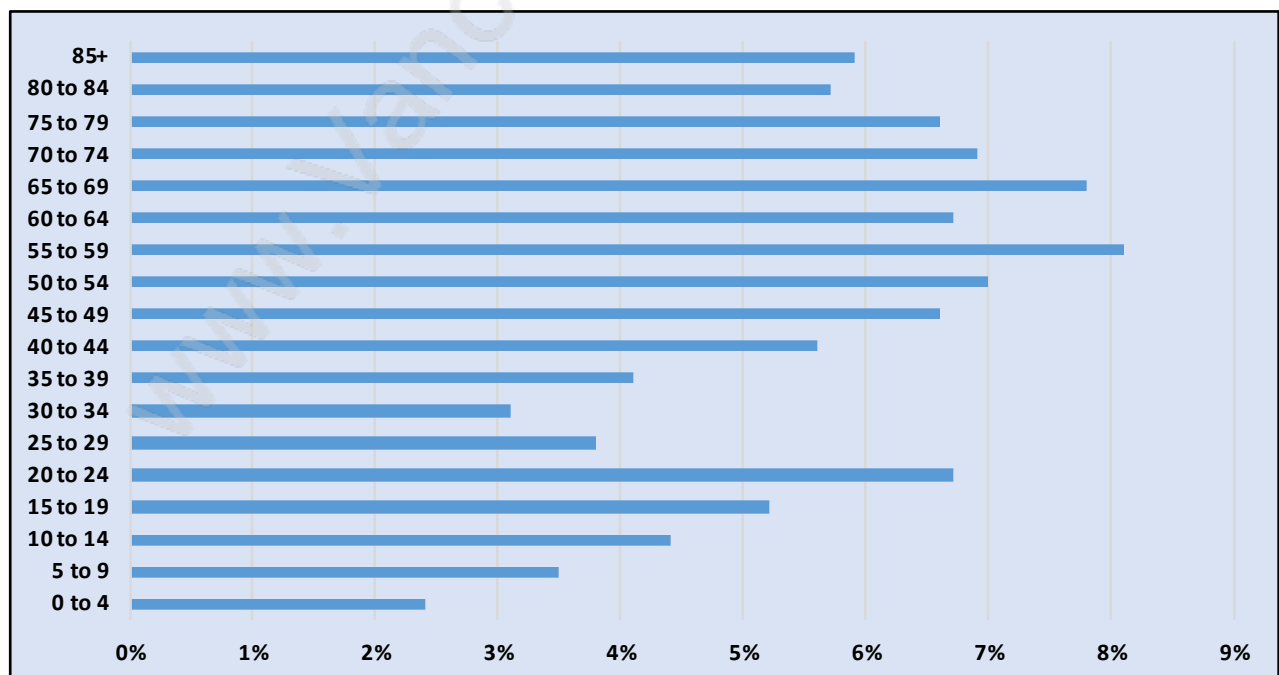

Ambleside

Population Trends in Ambleside

Population by Age in Ambleside

Population Age 15+ by Income Status in Ambleside

Total Population Age 15 - 7,952

Households by Income in Ambleside

Total Number of Households - 4,297 / Average Household Income - \$130,526

Families in Ambleside

Average Persons per Family - 2.8

Children at Home in Ambleside

Total Number of Children at Home - 2,150

Family Structure in Ambleside

Total Number of Families - 2,346 / Average Persons per Family - 2.8