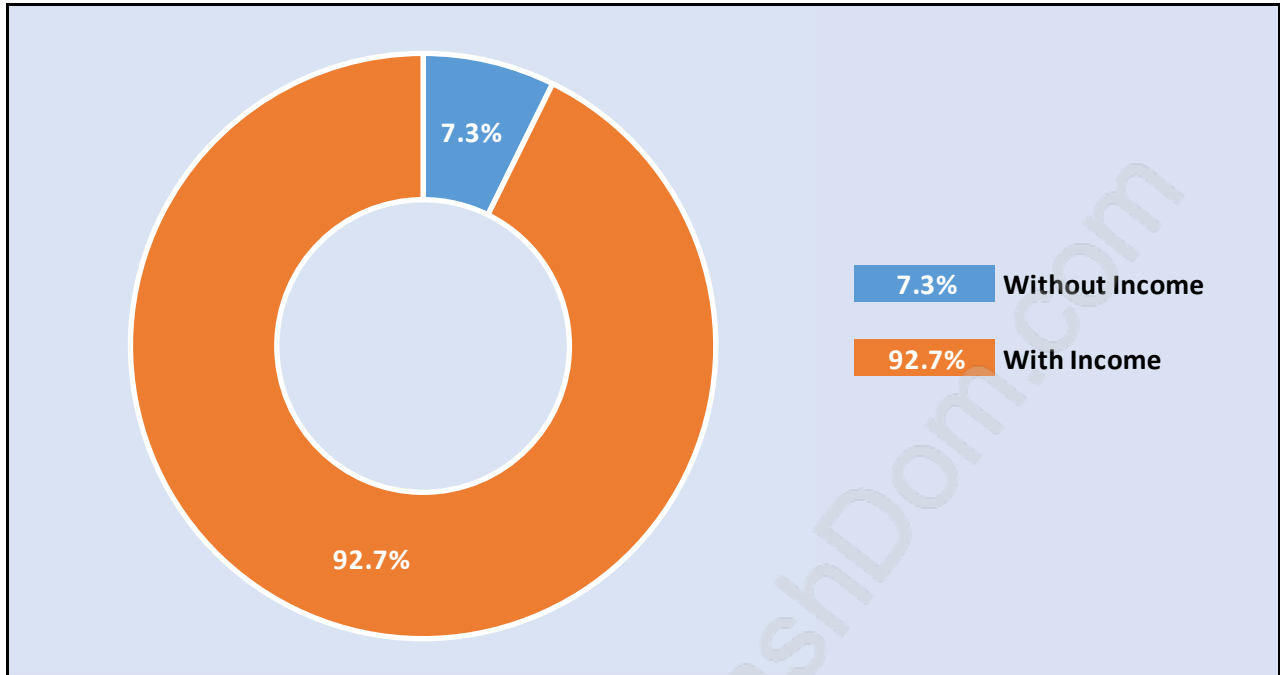

Anmore

Population Trends in Anmore

Population by Age in Anmore

Population Age 15+ by Income Status in Anmore

Total Population Age 15 - 1,909

Households by Income in Anmore

Total Number of Households - 680 / Average Household Income - \$188,281

Families in Anmore

Average Persons per Family - 3.3

Children at Home in Anmore

Total Number of Children at Home - 818

Family Structure in Anmore

Total Number of Families - 608 / Average Persons per Family - 3.3