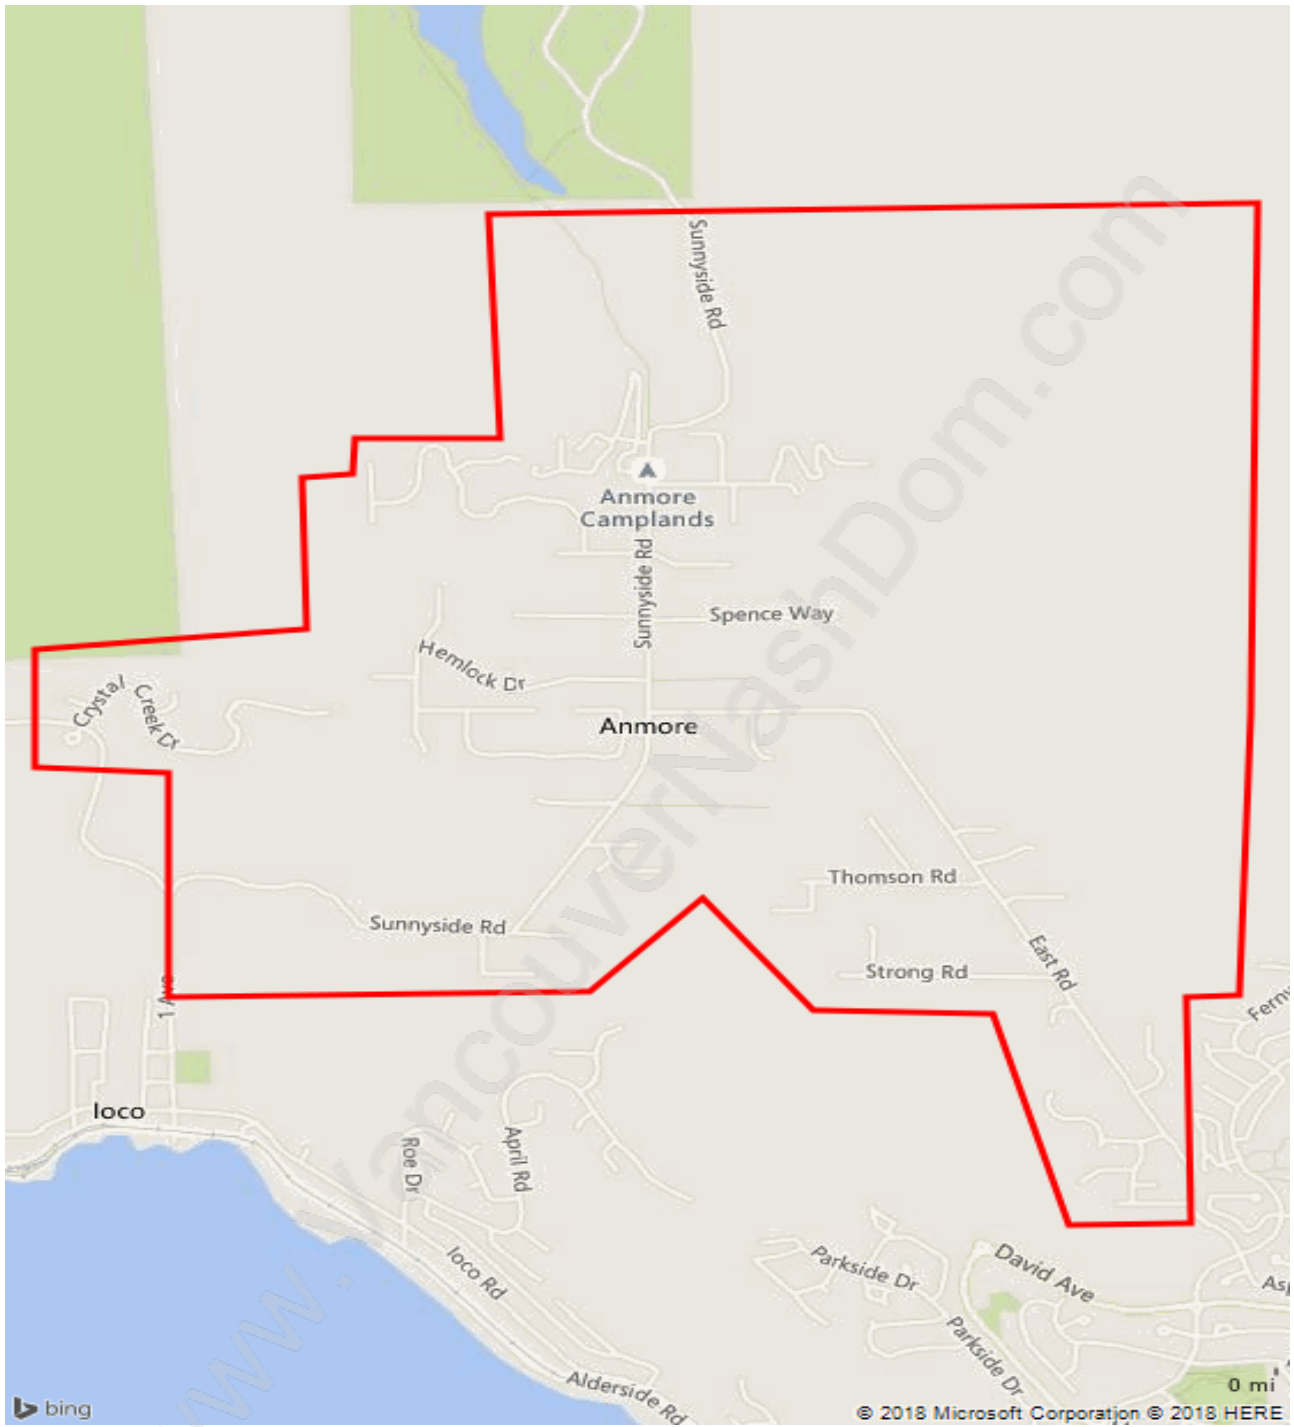

Anmore

Population Trends in Anmore

Population by Age in Anmore

Population Age 15+ by Income Status in Anmore

Total Population Age 15 - 1,909

Households by Income in Anmore

Total Number of Households - 680 / Average Household Income - \$188,281

Families in Anmore

Average Persons per Family - 3.3

Children at Home in Anmore

Total Number of Children at Home - 818

Family Structure in Anmore

Total Number of Families - 608 / Average Persons per Family - 3.3