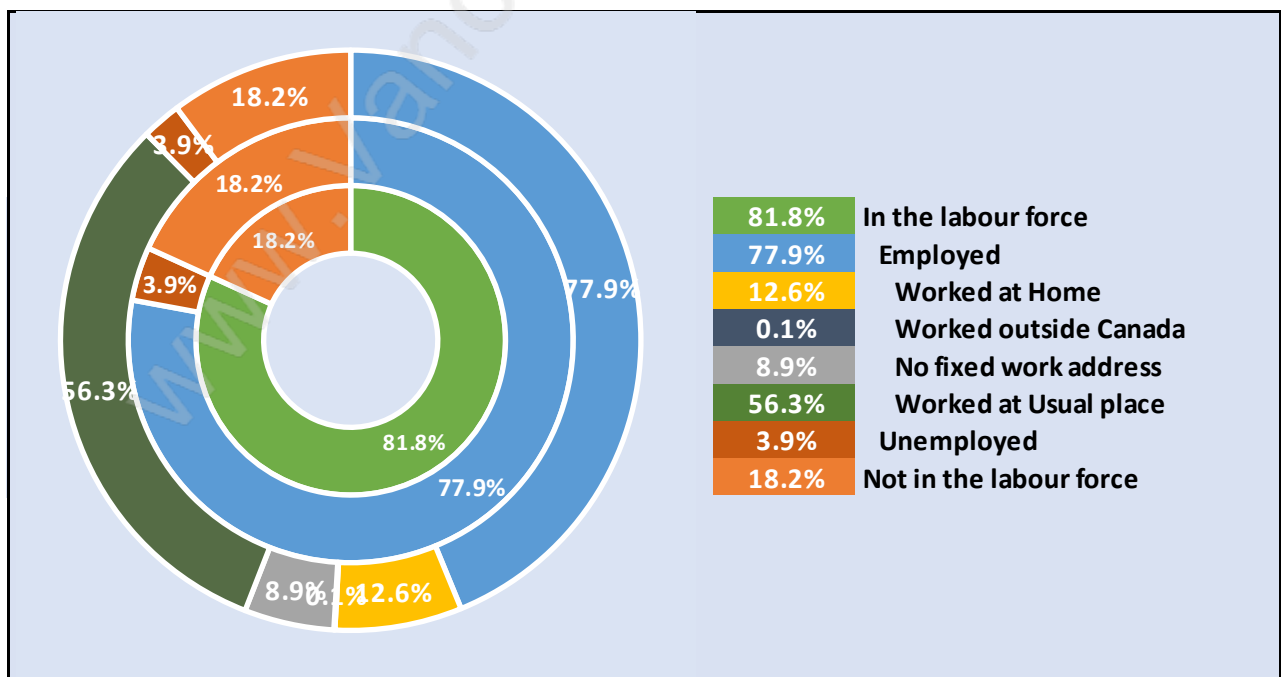

Households by Household Size in Anmore

Total Number of Households - 680

Dwellings in Anmore

Population Age 15+ in Anmore

Labour Force by Occupation in Anmore

Labour Force Participation in Anmore

Travel To Work in (from) Anmore