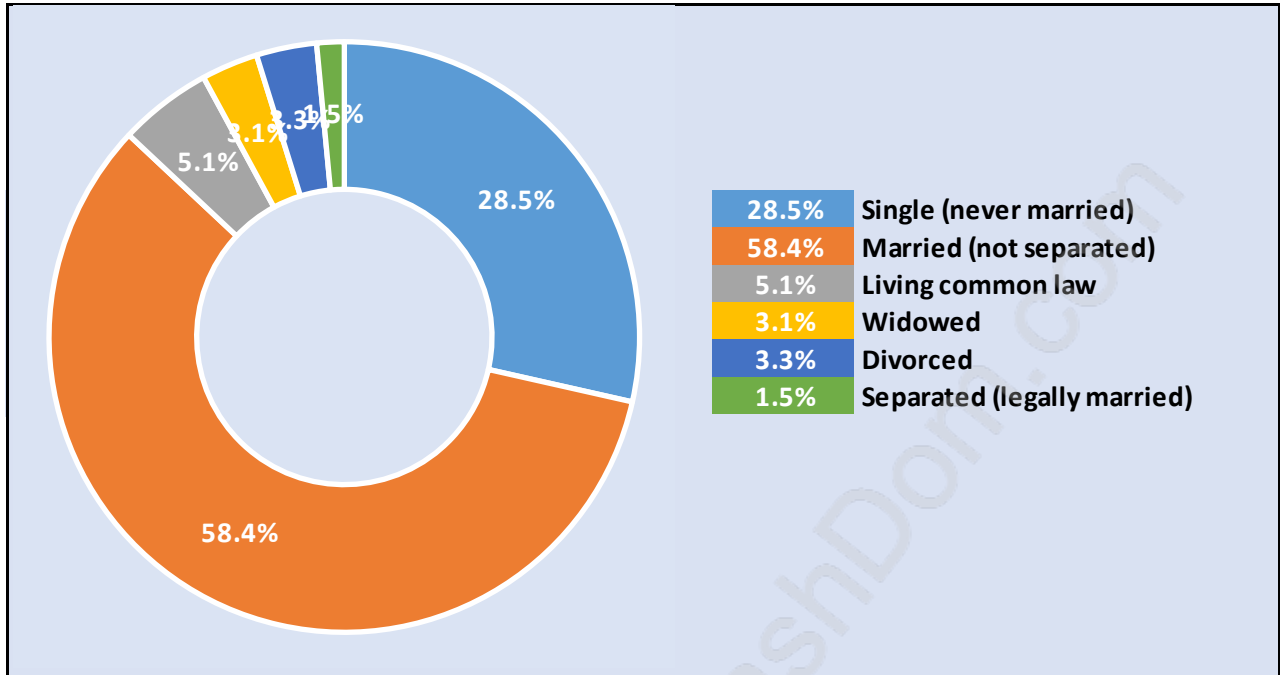

Anmore

Population Trends in Anmore

Population by Age in Anmore

Population Age 15+ by Income Status in Anmore

Total Population Age 15 - 1,909

Households by Income in Anmore

Total Number of Households - 680 / Average Household Income - \$188,281

Families in Anmore

Average Persons per Family - 3.3

Children at Home in Anmore

Total Number of Children at Home - 818

Family Structure in Anmore

Total Number of Families - 608 / Average Persons per Family - 3.3

Households by Household Size in Anmore

Total Number of Households - 680

Dwellings in Anmore

Population Age 15+ in Anmore

Labour Force by Occupation in Anmore

Labour Force Participation in Anmore

Travel To Work in (from) Anmore