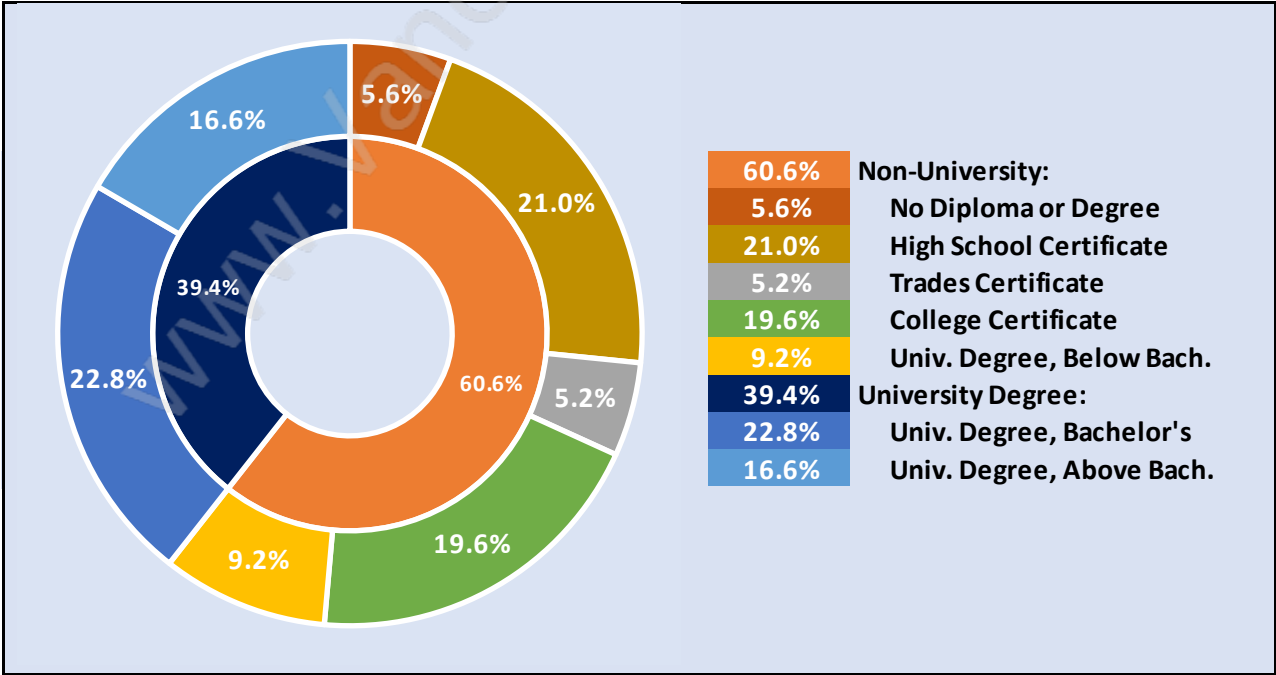

Households by Household Size in Anmore

Total Number of Households - 680

Dwellings in Anmore

Population Age 15+ in Anmore

Labour Force by Occupation in Anmore

Labour Force Participation in Anmore

Travel To Work in (from) Anmore