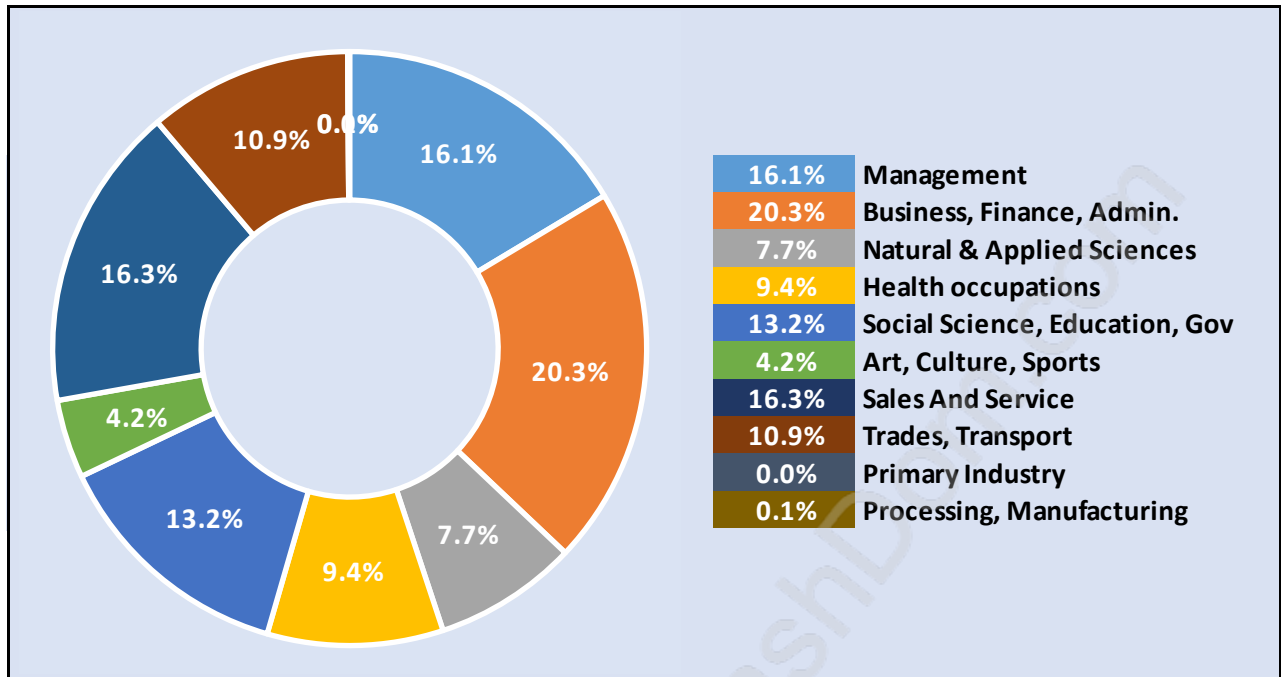

Households by Household Size in Anmore

Total Number of Households - 680

Dwellings in Anmore

Population Age 15+ in Anmore

Labour Force by Occupation in Anmore

Labour Force Participation in Anmore

Travel To Work in (from) Anmore