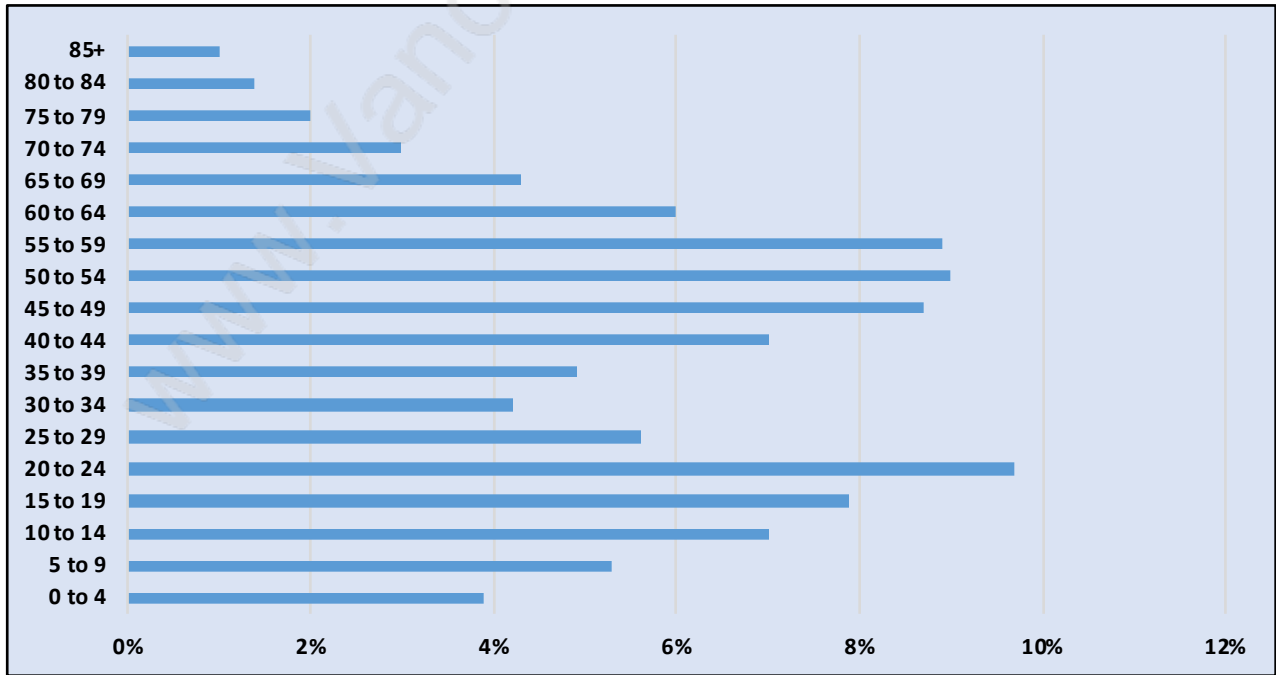

Anmore

Population Trends in Anmore

Population by Age in Anmore

Population Age 15+ by Income Status in Anmore

Total Population Age 15 - 1,909

Households by Income in Anmore

Total Number of Households - 680 / Average Household Income - \$188,281

Families in Anmore

Average Persons per Family - 3.3

Children at Home in Anmore

Total Number of Children at Home - 818

Family Structure in Anmore

Total Number of Families - 608 / Average Persons per Family - 3.3