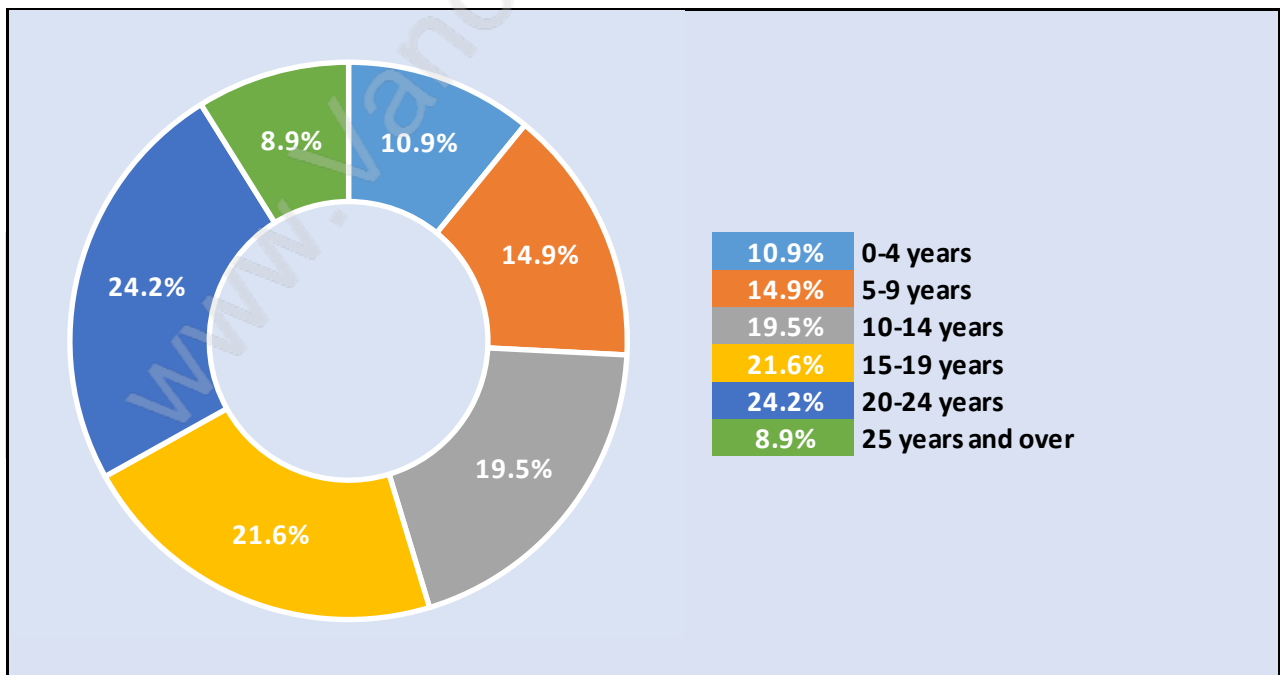

Anmore

Population Trends in Anmore

Population by Age in Anmore

Population Age 15+ by Income Status in Anmore

Total Population Age 15 - 1,909

Households by Income in Anmore

Total Number of Households - 680 / Average Household Income - \$188,281

Families in Anmore

Average Persons per Family - 3.3

Children at Home in Anmore

Total Number of Children at Home - 818

Family Structure in Anmore

Total Number of Families - 608 / Average Persons per Family - 3.3