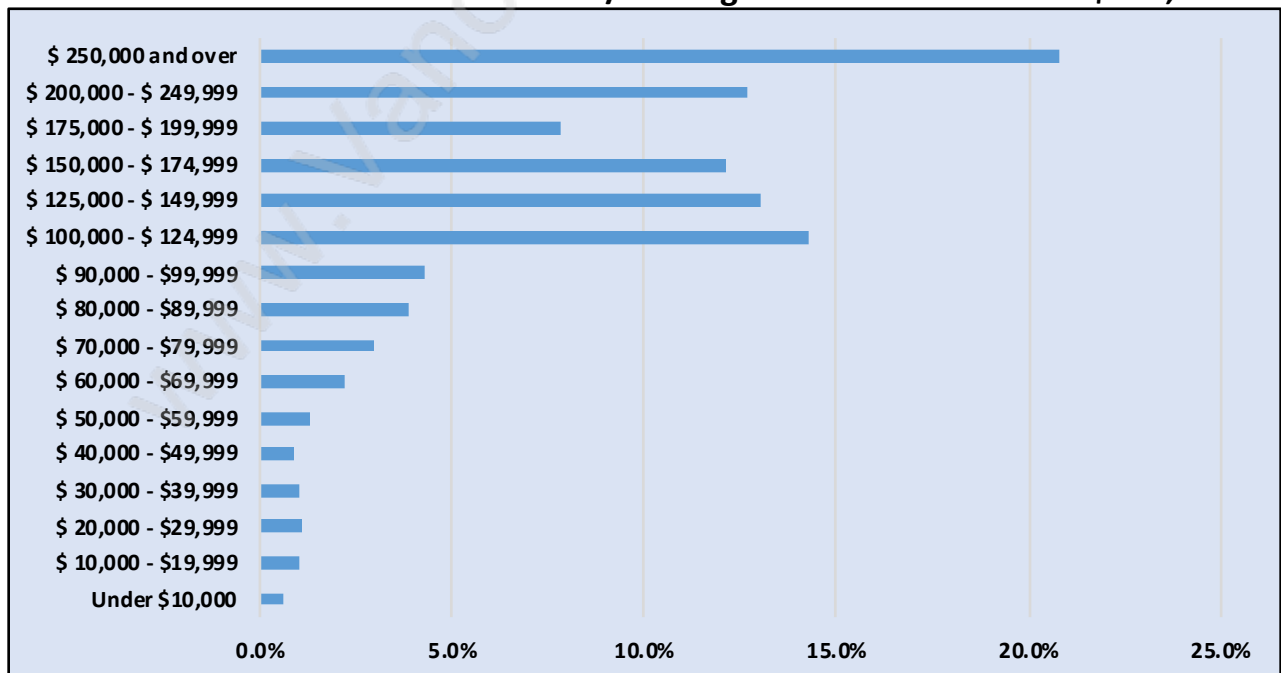

Anmore

Population Trends in Anmore

Population by Age in Anmore

Population Age 15+ by Income Status in Anmore

Total Population Age 15 - 1,909

Households by Income in Anmore

Total Number of Households - 680 / Average Household Income - \$188,281

Families in Anmore

Average Persons per Family - 3.3

Children at Home in Anmore

Total Number of Children at Home - 818

Family Structure in Anmore

Total Number of Families - 608 / Average Persons per Family - 3.3