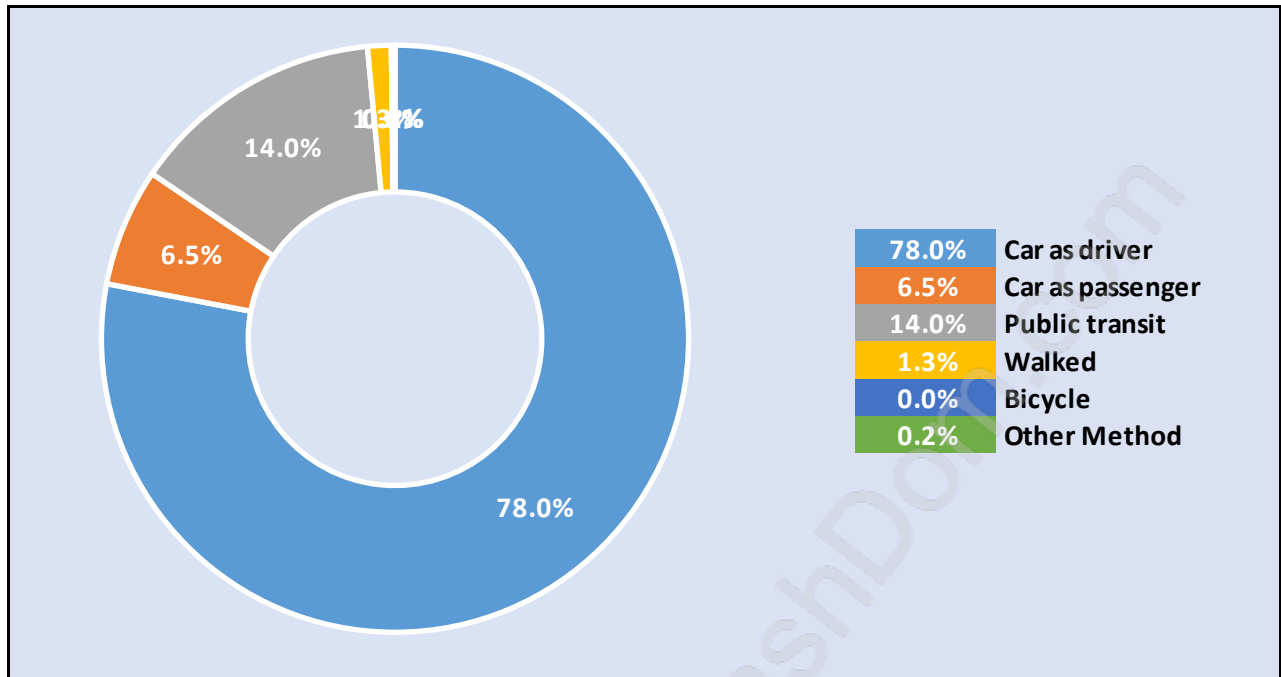

Households by Household Size in Anmore

Total Number of Households - 680

Dwellings in Anmore

Population Age 15+ in Anmore

Labour Force by Occupation in Anmore

Labour Force Participation in Anmore

Travel To Work in (from) Anmore