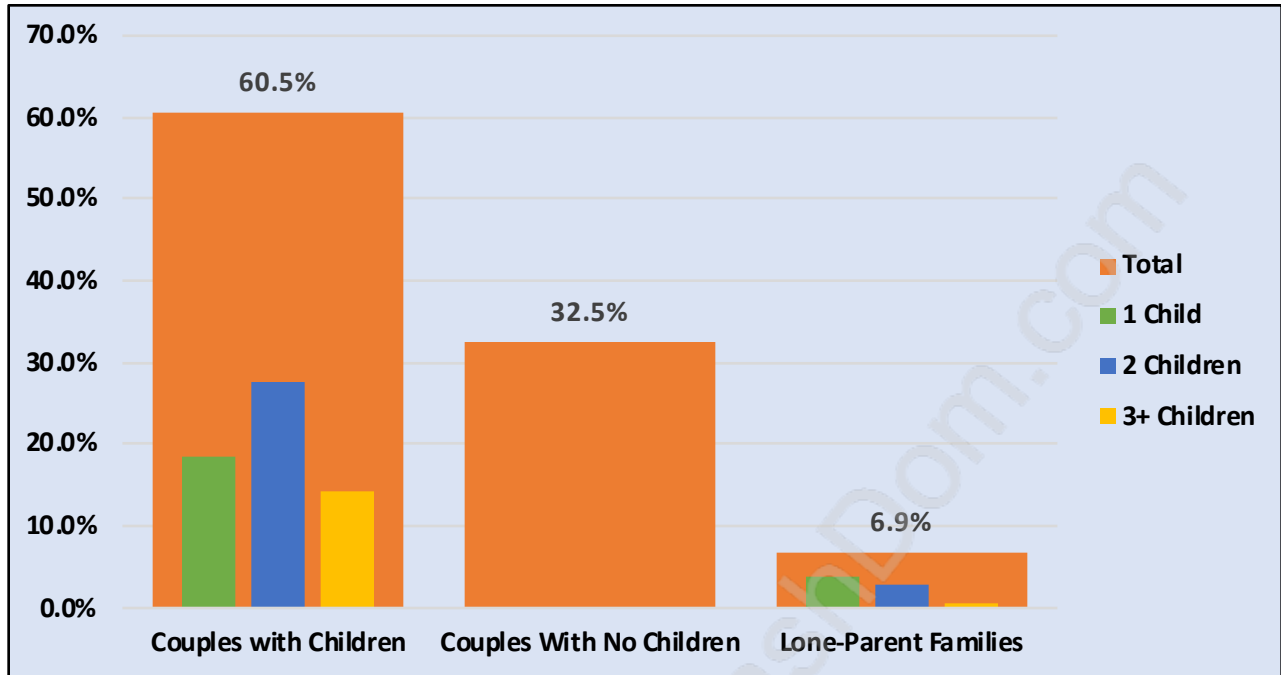

Anmore

Population Trends in Anmore

Population by Age in Anmore

Population Age 15+ by Income Status in Anmore

Total Population Age 15 - 1,909

Households by Income in Anmore

Total Number of Households - 680 / Average Household Income - \$188,281

Families in Anmore

Average Persons per Family - 3.3

Children at Home in Anmore

Total Number of Children at Home - 818

Family Structure in Anmore

Total Number of Families - 608 / Average Persons per Family - 3.3

Households by Household Size in Anmore

Total Number of Households - 680

Dwellings in Anmore

Population Age 15+ in Anmore

Labour Force by Occupation in Anmore

Labour Force Participation in Anmore

Travel To Work in (from) Anmore