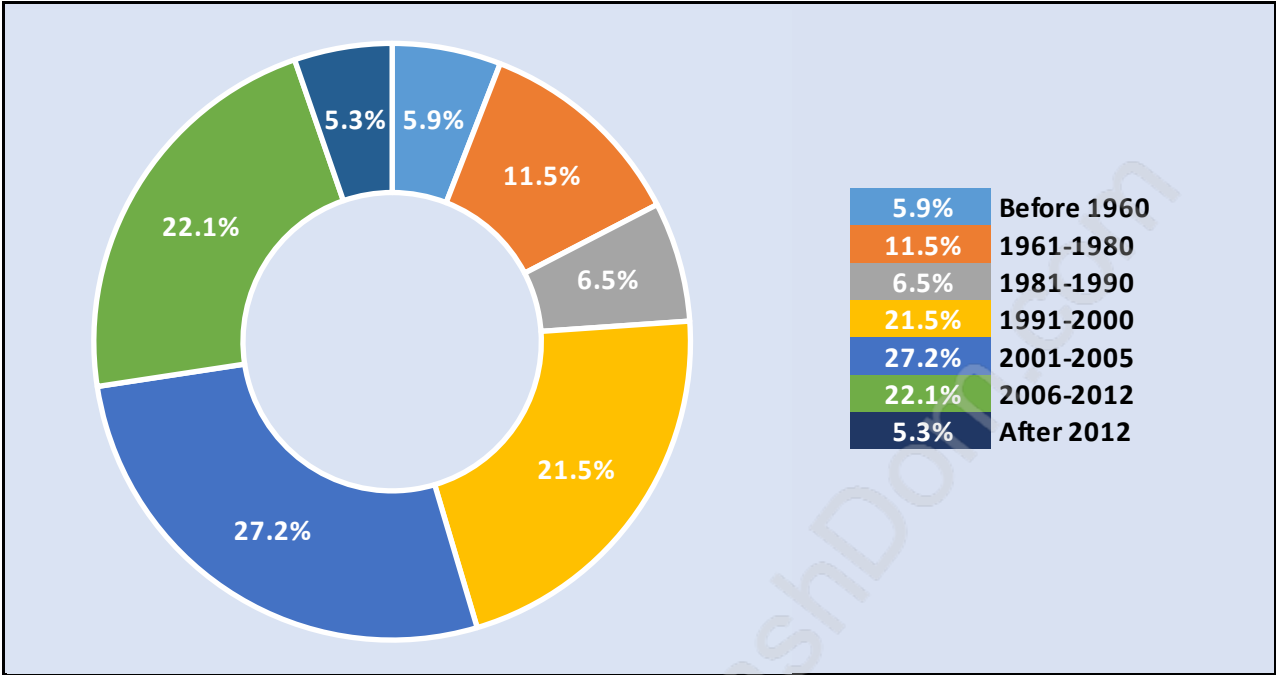

Anmore

Population Trends in Anmore

Population by Age in Anmore

Population Age 15+ by Income Status in Anmore

Total Population Age 15 - 1,909

Households by Income in Anmore

Total Number of Households - 680 / Average Household Income - \$188,281

Households by Household Size in Anmore

Total Number of Households - 680

Dwellings in Anmore

Population Age 15+ in Anmore

Labour Force by Occupation in Anmore

Labour Force Participation in Anmore

Travel To Work in (from) Anmore

Occupied Dwellings by Structure Type in Anmore

Dominant Bulding Type - Houses

Private Dwellings by Period of Construction in Anmore

Dominant Period of Construction - 2001-2005

Population by Religion in Anmore