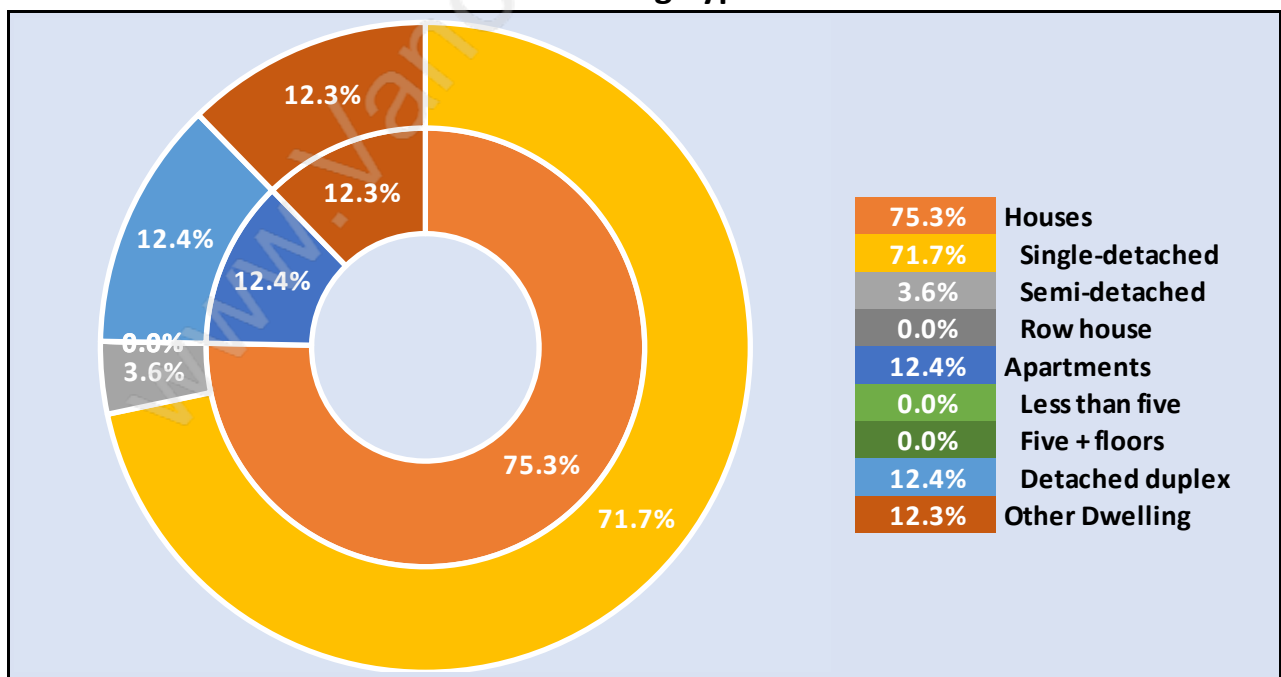

Anmore

Population Trends in Anmore

Population by Age in Anmore

Population Age 15+ by Income Status in Anmore

Total Population Age 15 - 1,909

Households by Income in Anmore

Total Number of Households - 680 / Average Household Income - \$188,281

Families in Anmore

Average Persons per Family - 3.3

Children at Home in Anmore

Total Number of Children at Home - 818

Family Structure in Anmore

Total Number of Families - 608 / Average Persons per Family - 3.3

Households by Household Size in Anmore

Total Number of Households - 680

Dwellings in Anmore

Population Age 15+ in Anmore

Labour Force by Occupation in Anmore

Labour Force Participation in Anmore

Travel To Work in (from) Anmore

Occupied Dwellings by Structure Type in Anmore

Dominant Bulding Type - Houses

Private Dwellings by Period of Construction in Anmore

Dominant Period of Construction - 2001-2005

Population by Religion in Anmore