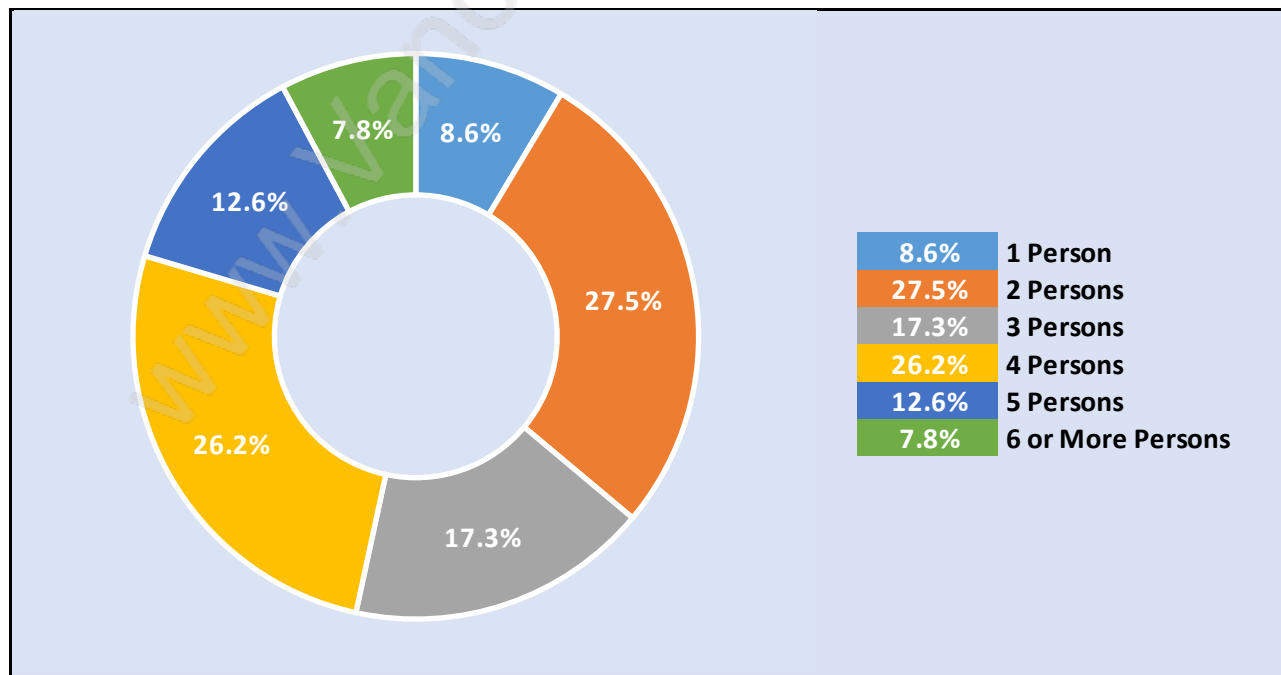

Anmore

Population Trends in Anmore

Population by Age in Anmore

Population Age 15+ by Income Status in Anmore

Total Population Age 15 - 1,909

Households by Income in Anmore

Total Number of Households - 680 / Average Household Income - \$188,281

Families in Anmore

Average Persons per Family - 3.3

Children at Home in Anmore

Total Number of Children at Home - 818

Family Structure in Anmore

Total Number of Families - 608 / Average Persons per Family - 3.3

Households by Household Size in Anmore

Total Number of Households - 680

Dwellings in Anmore

Population Age 15+ in Anmore

Labour Force by Occupation in Anmore

Labour Force Participation in Anmore

Travel To Work in (from) Anmore