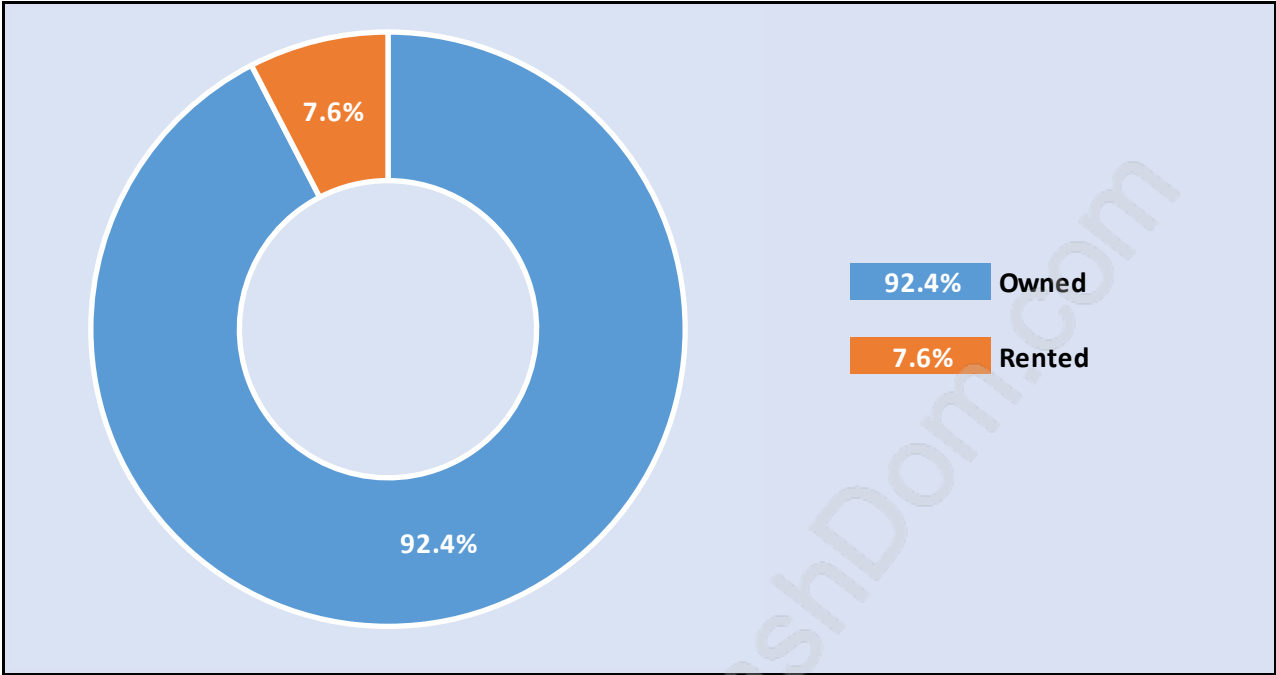

Dwellings in Anmore