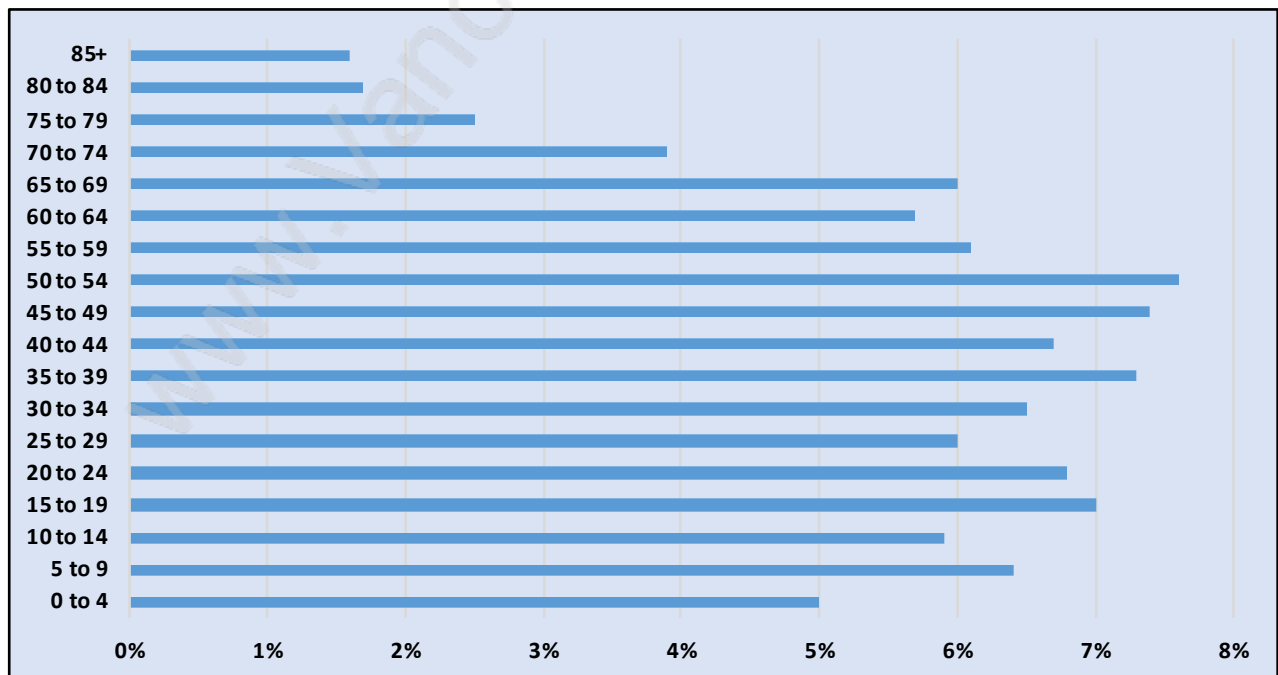

Annieville

Population Trends in Annieville

Population by Age in Annieville

Population Age 15+ by Income Status in Annieville

Total Population Age 15 - 11,656

Households by Income in Annieville

Total Number of Households - 4,464 / Average Household Income - \$101,266

Families in Annieville

Average Persons per Family - 3.5

Children at Home in Annieville

Total Number of Children at Home - 4,880

Family Structure in Annieville

Total Number of Families - 3,518 / Average Persons per Family - 3.5