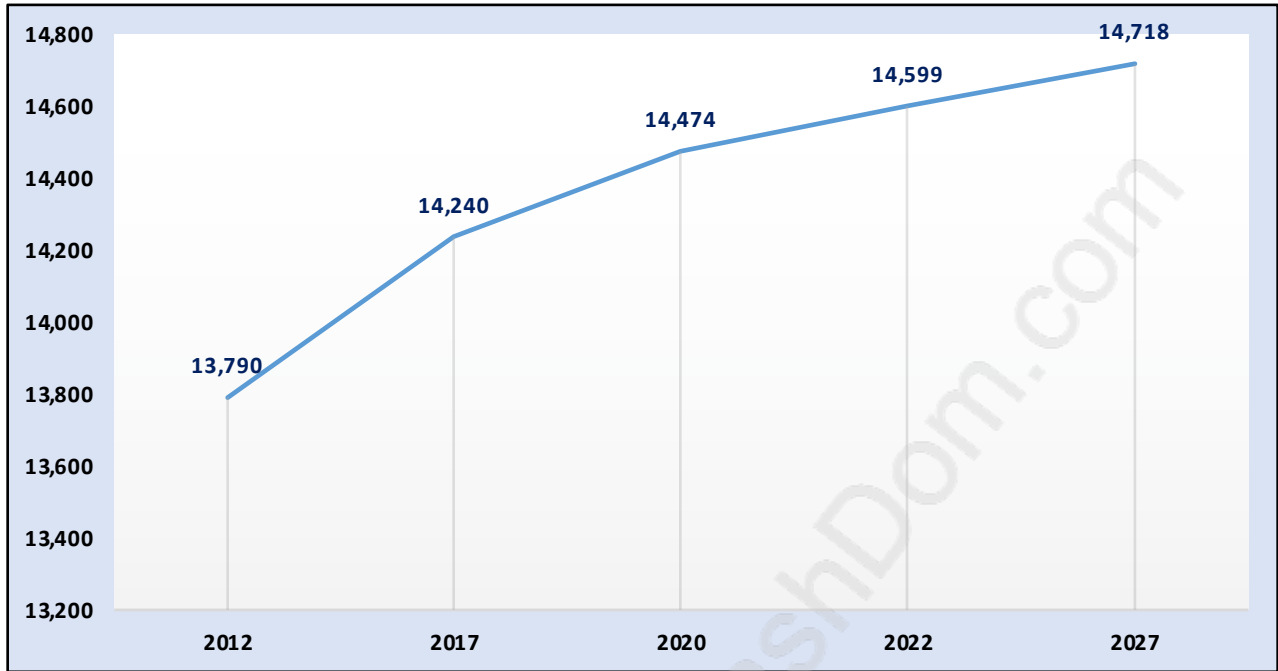

Annieville

Population Trends in Annieville

Population by Age in Annieville

Population Age 15+ by Income Status in Annieville

Total Population Age 15 - 11,656

Households by Income in Annieville

Total Number of Households - 4,464 / Average Household Income - \$101,266

Families in Annieville

Average Persons per Family - 3.5

Children at Home in Annieville

Total Number of Children at Home - 4,880

Family Structure in Annieville

Total Number of Families - 3,518 / Average Persons per Family - 3.5