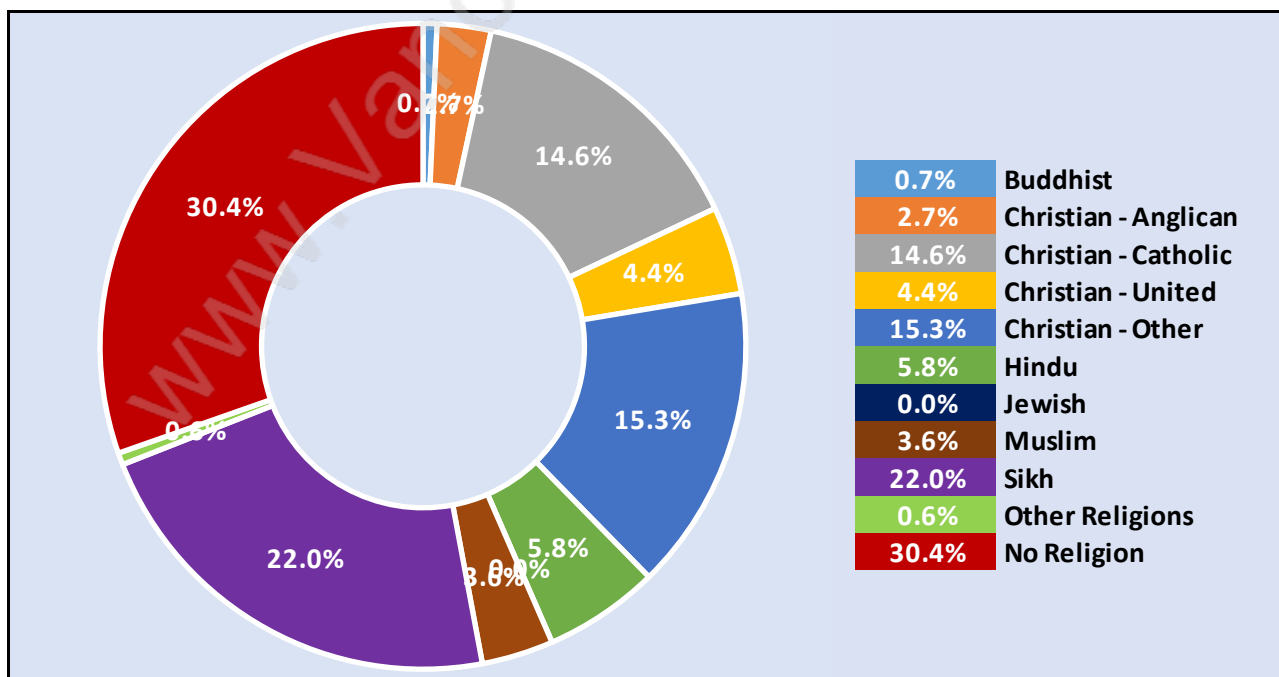

Population by Religion in Annieville