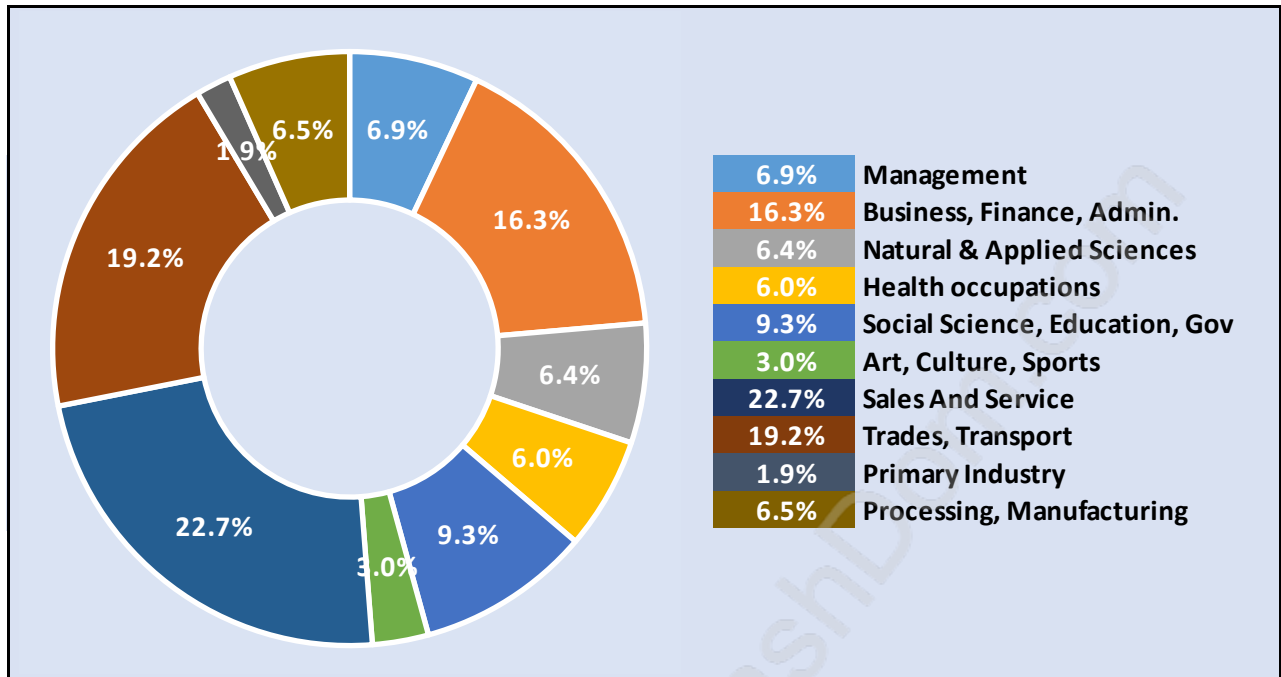

Households by Household Size in Annieville

Total Number of Households - 4,464

Dwellings in Annieville

Population Age 15+ in Annieville

Labour Force by Occupation in Annieville

Labour Force Participation in Annieville