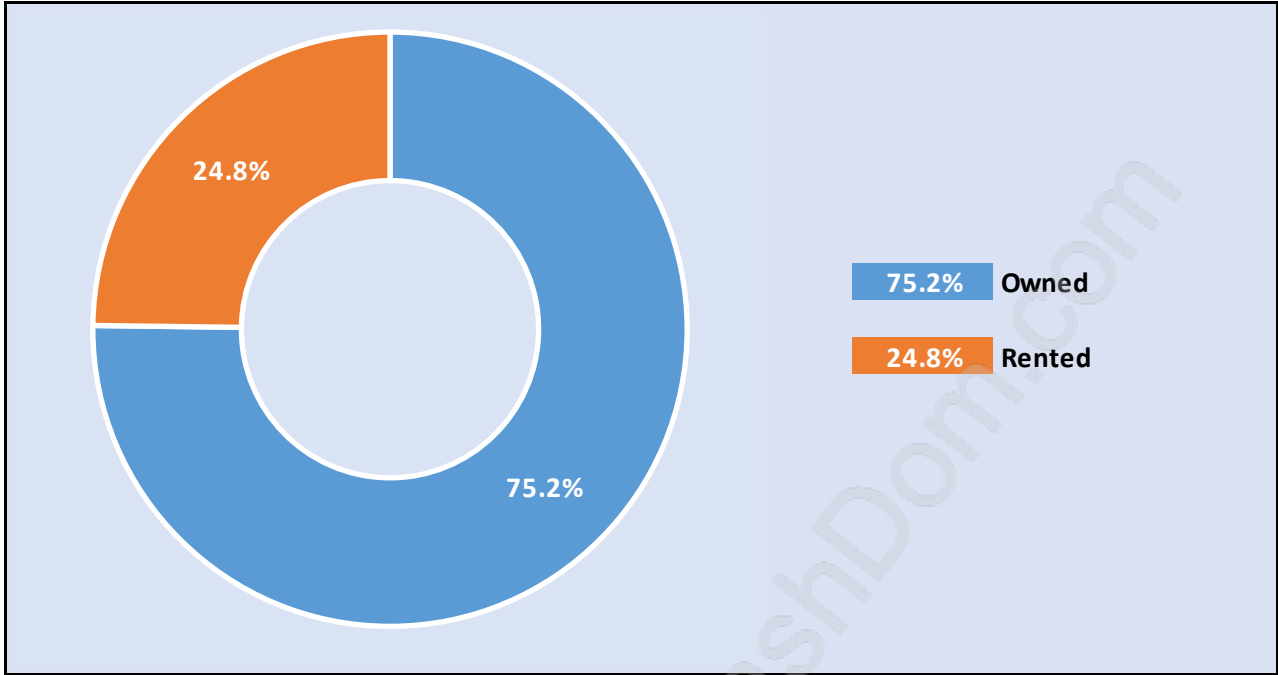

Annieville

Population Trends in Annieville

Population by Age in Annieville

Population Age 15+ by Income Status in Annieville

Total Population Age 15 - 11,656

Households by Income in Annieville

Total Number of Households - 4,464 / Average Household Income - \$101,266

Families in Annieville

Average Persons per Family - 3.5

Children at Home in Annieville

Total Number of Children at Home - 4,880

Family Structure in Annieville

Total Number of Families - 3,518 / Average Persons per Family - 3.5

Households by Household Size in Annieville

Total Number of Households - 4,464

Dwellings in Annieville

Population Age 15+ in Annieville

Labour Force by Occupation in Annieville

Labour Force Participation in Annieville