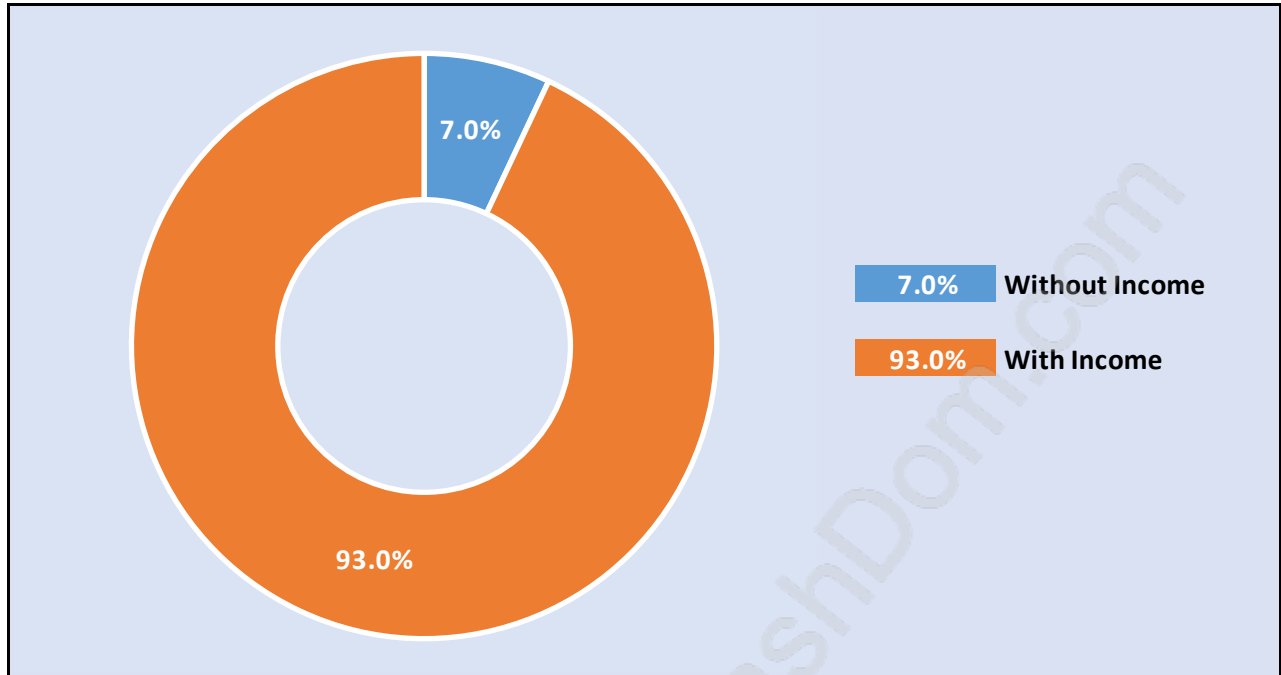

Annieville

Population Trends in Annieville

Population by Age in Annieville

Population Age 15+ by Income Status in Annieville

Total Population Age 15 - 11,656

Households by Income in Annieville

Total Number of Households - 4,464 / Average Household Income - \$101,266

Families in Annieville

Average Persons per Family - 3.5

Children at Home in Annieville

Total Number of Children at Home - 4,880

Family Structure in Annieville

Total Number of Families - 3,518 / Average Persons per Family - 3.5