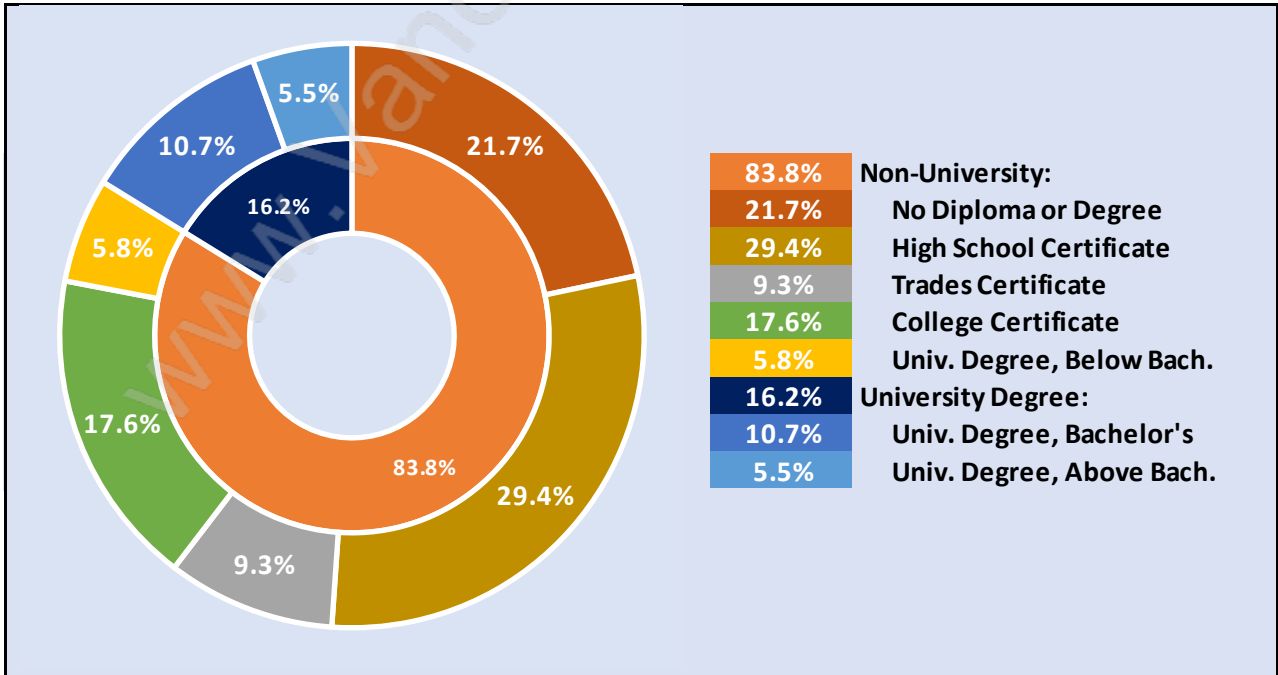

Households by Household Size in Annieville

Total Number of Households - 4,464

Dwellings in Annieville

Population Age 15+ in Annieville

Labour Force by Occupation in Annieville

Labour Force Participation in Annieville