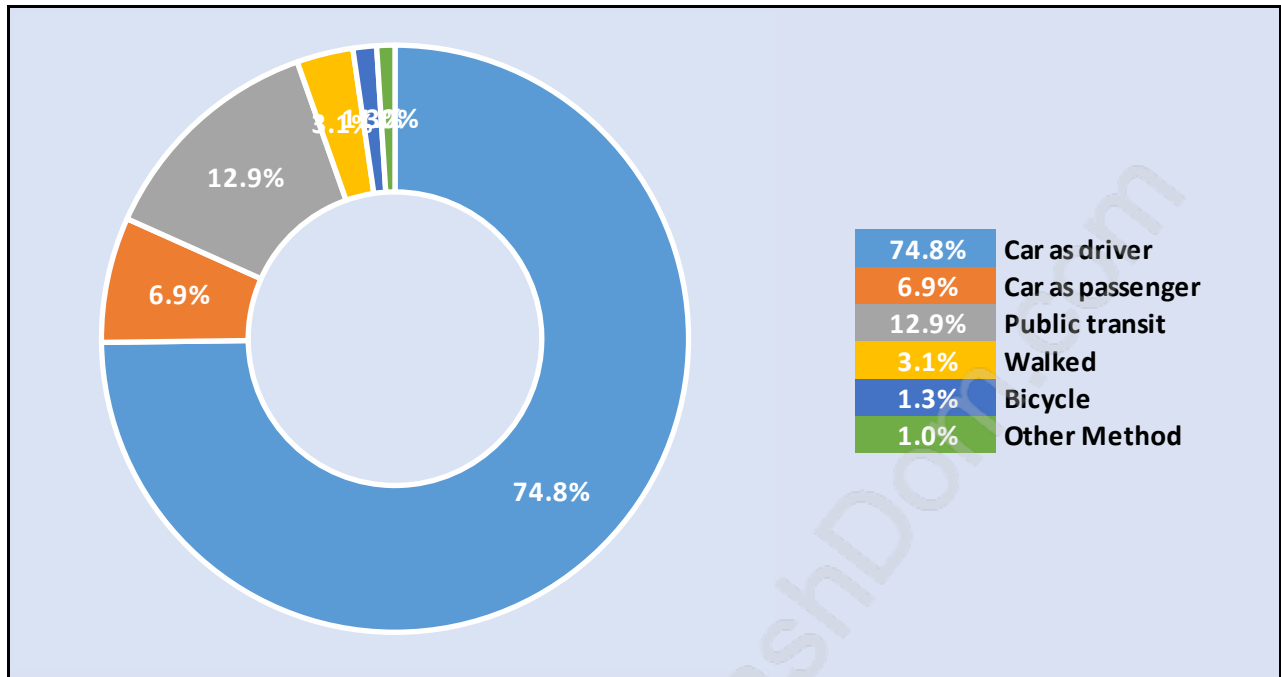

Travel To Work in (from) Annieville