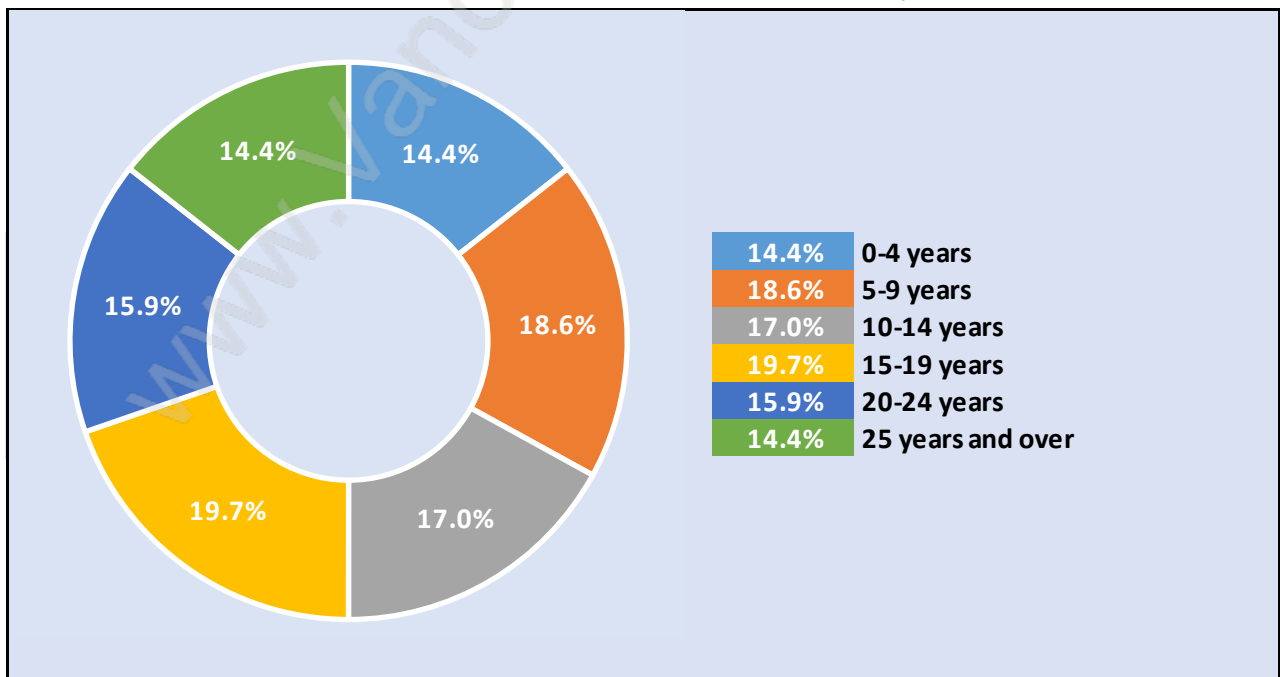

Annieville

Population Trends in Annieville

Population by Age in Annieville

Population Age 15+ by Income Status in Annieville

Total Population Age 15 - 11,656

Households by Income in Annieville

Total Number of Households - 4,464 / Average Household Income - \$101,266

Families in Annieville

Average Persons per Family - 3.5

Children at Home in Annieville

Total Number of Children at Home - 4,880

Family Structure in Annieville

Total Number of Families - 3,518 / Average Persons per Family - 3.5