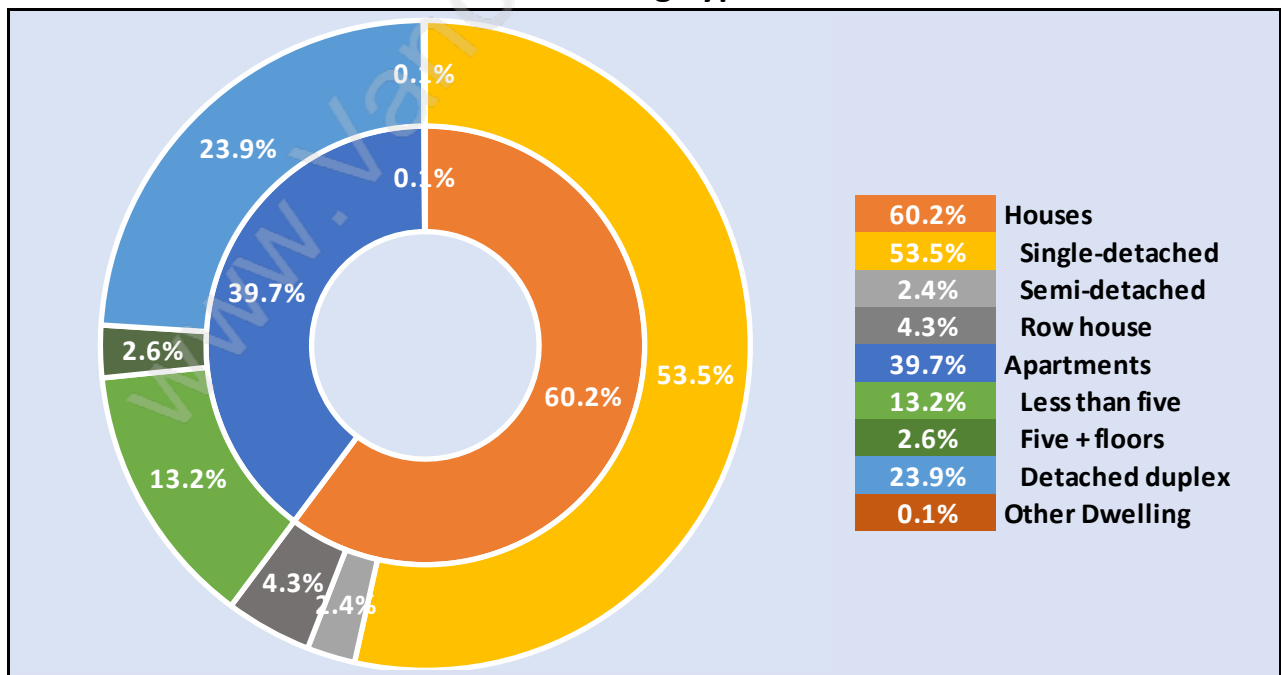

Households by Household Size in Annieville

Total Number of Households - 4,464

Dwellings in Annieville

Population Age 15+ in Annieville

Labour Force by Occupation in Annieville

Labour Force Participation in Annieville

Travel To Work in (from) Annieville

Occupied Dwellings by Structure Type in Annieville

Dominant Bulding Type - Houses

Private Dwellings by Period of Construction in Annieville

Dominant Period of Construction - 1961-1980