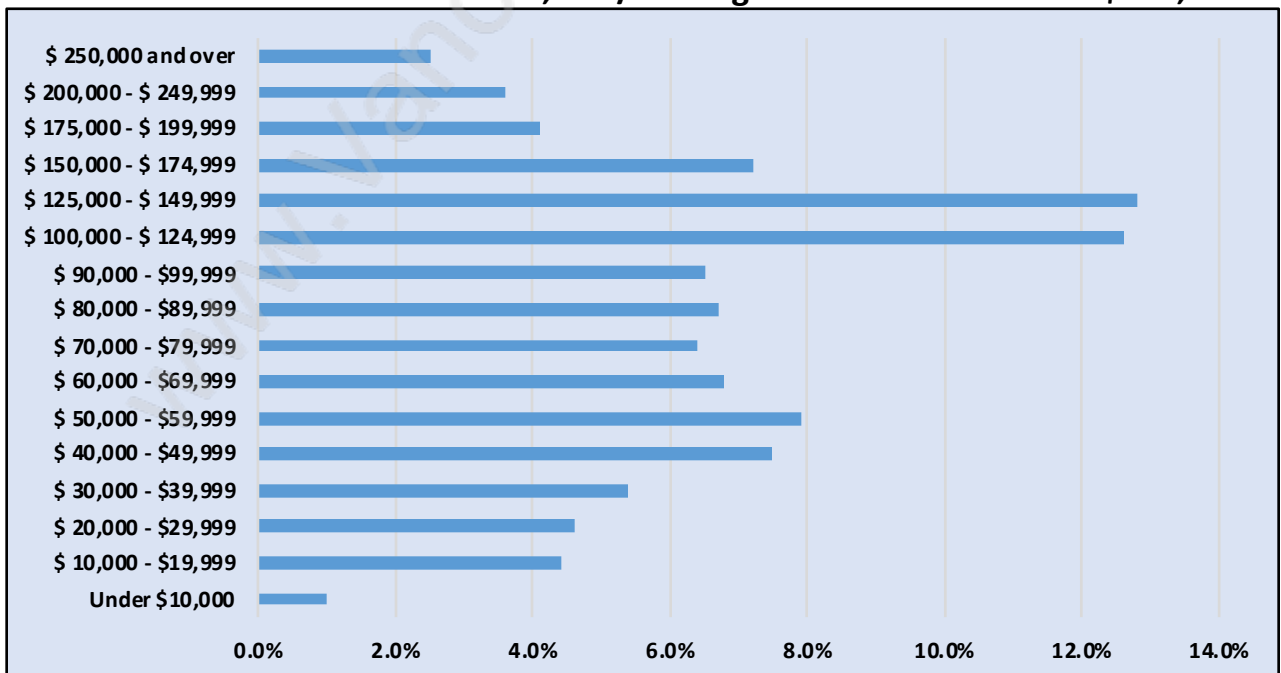

Annieville

Population Trends in Annieville

Population by Age in Annieville

Population Age 15+ by Income Status in Annieville

Total Population Age 15 - 11,656

Households by Income in Annieville

Total Number of Households - 4,464 / Average Household Income - \$101,266

Families in Annieville

Average Persons per Family - 3.5

Children at Home in Annieville

Total Number of Children at Home - 4,880

Family Structure in Annieville

Total Number of Families - 3,518 / Average Persons per Family - 3.5