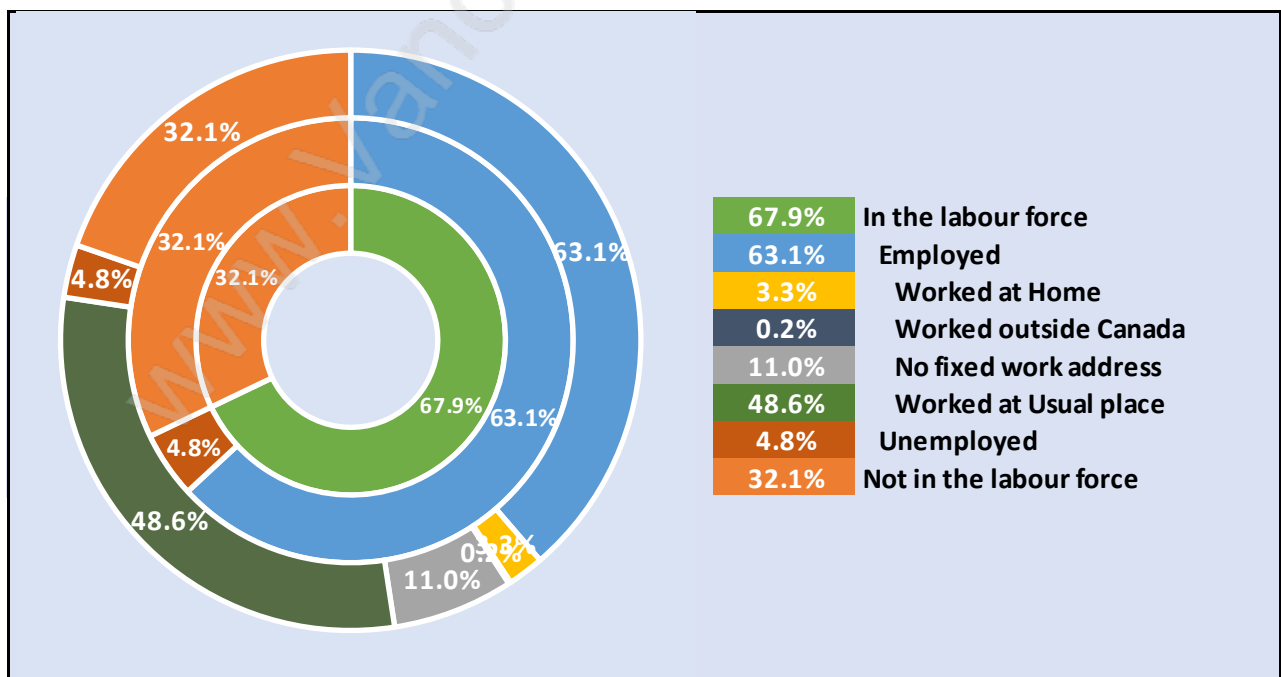

Households by Household Size in Annieville

Total Number of Households - 4,464

Dwellings in Annieville

Population Age 15+ in Annieville

Labour Force by Occupation in Annieville

Labour Force Participation in Annieville