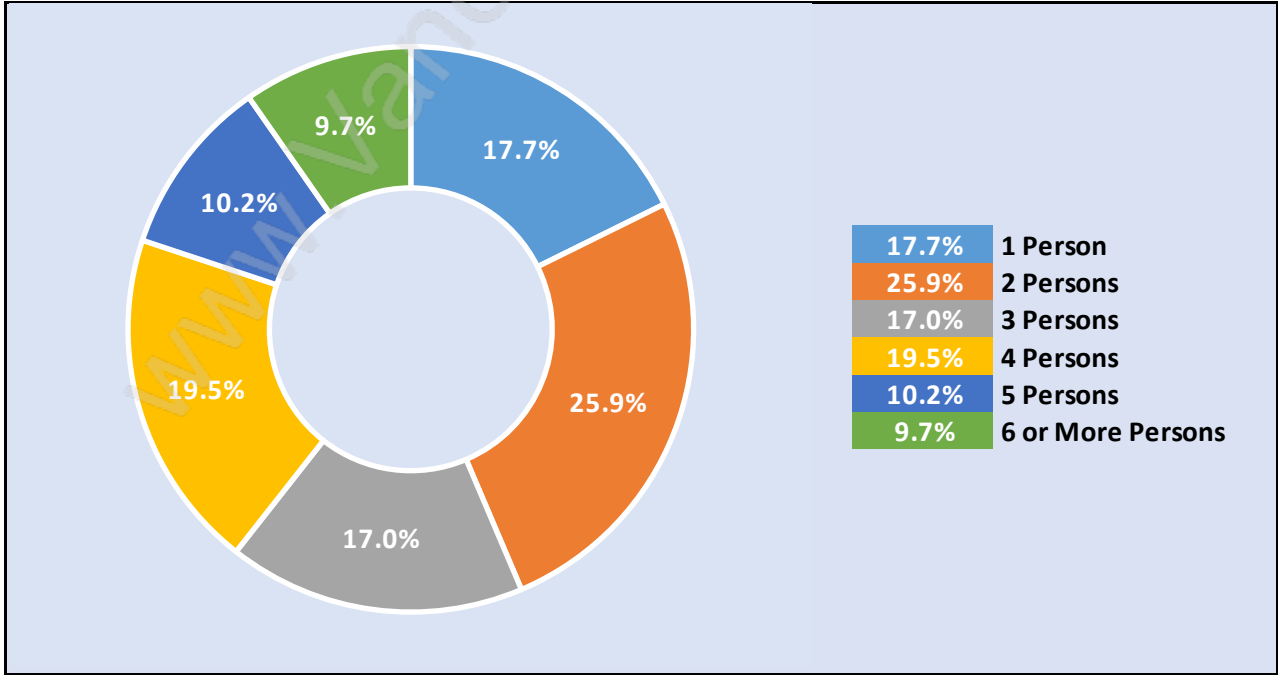

Annieville

Population Trends in Annieville

Population by Age in Annieville

Population Age 15+ by Income Status in Annieville

Total Population Age 15 - 11,656

Households by Income in Annieville

Total Number of Households - 4,464 / Average Household Income - \$101,266

Families in Annieville

Average Persons per Family - 3.5

Children at Home in Annieville

Total Number of Children at Home - 4,880

Family Structure in Annieville

Total Number of Families - 3,518 / Average Persons per Family - 3.5

Households by Household Size in Annieville

Total Number of Households - 4,464

Dwellings in Annieville

Population Age 15+ in Annieville

Labour Force by Occupation in Annieville

Labour Force Participation in Annieville