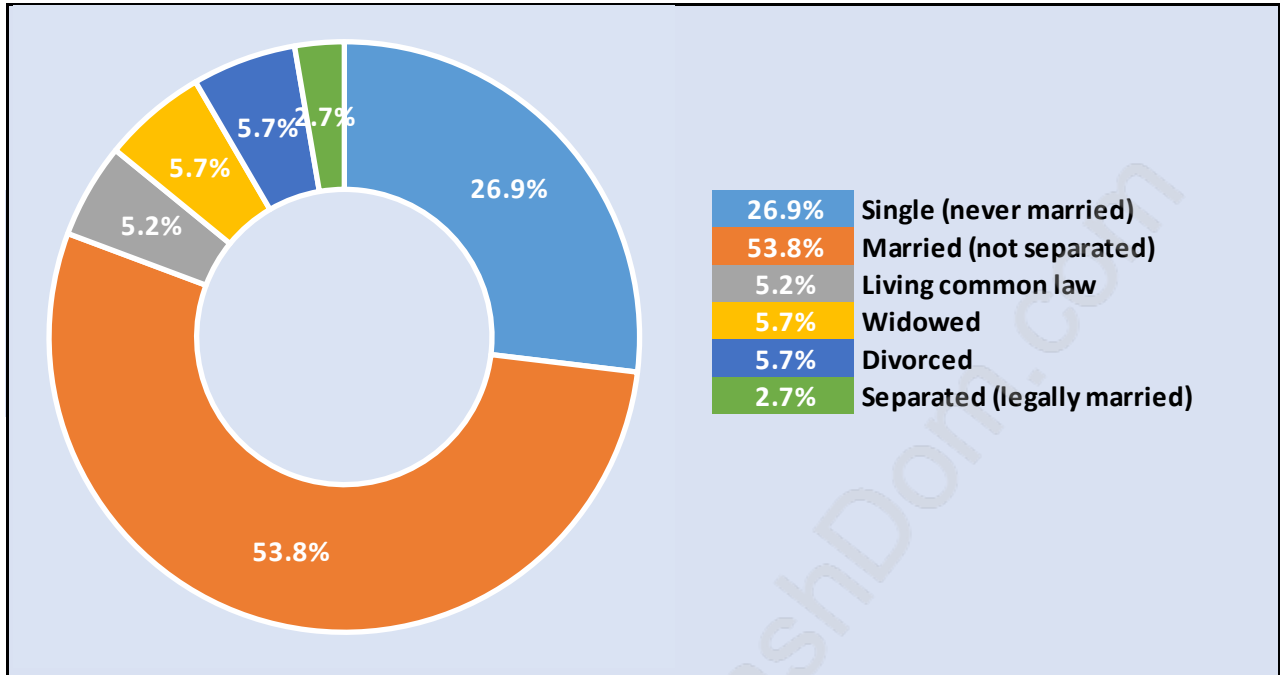

Annieville

Population Trends in Annieville

Population by Age in Annieville

Population Age 15+ by Income Status in Annieville

Total Population Age 15 - 11,656

Households by Income in Annieville

Total Number of Households - 4,464 / Average Household Income - \$101,266

Families in Annieville

Average Persons per Family - 3.5

Children at Home in Annieville

Total Number of Children at Home - 4,880

Family Structure in Annieville

Total Number of Families - 3,518 / Average Persons per Family - 3.5

Households by Household Size in Annieville

Total Number of Households - 4,464

Dwellings in Annieville

Population Age 15+ in Annieville

Labour Force by Occupation in Annieville

Labour Force Participation in Annieville