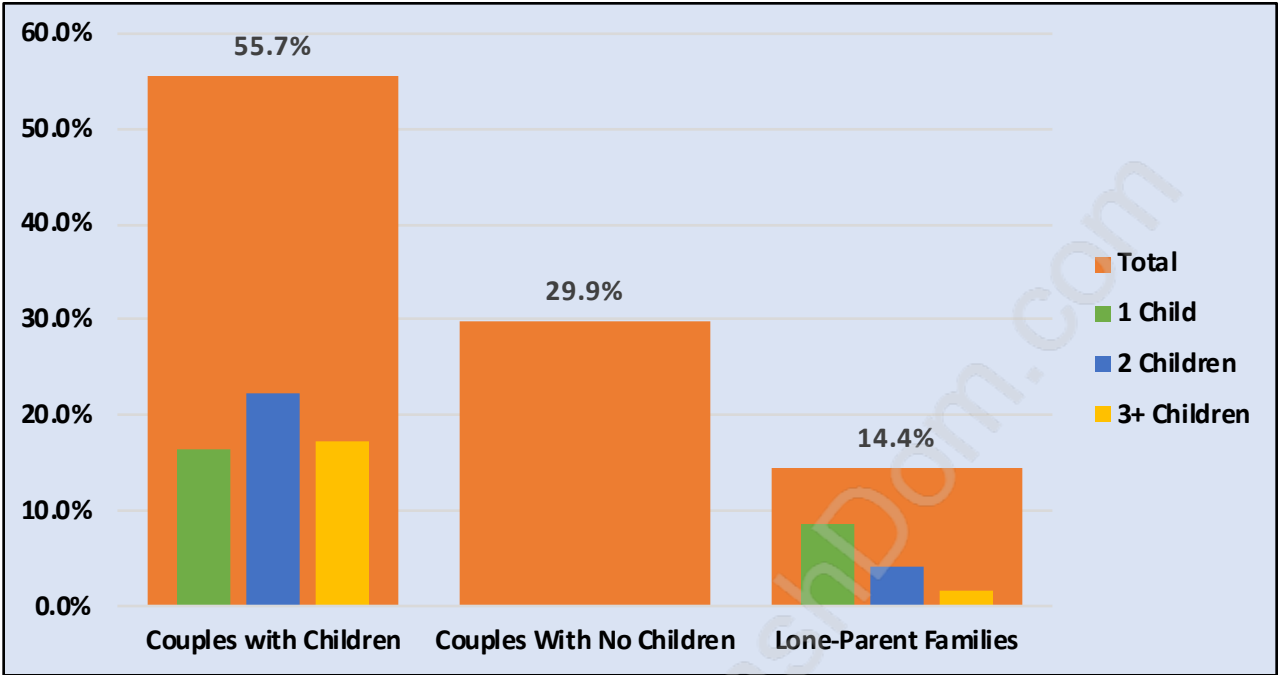

Annieville

Population Trends in Annieville

Population by Age in Annieville

Population Age 15+ by Income Status in Annieville

Total Population Age 15 - 11,656

Households by Income in Annieville

Total Number of Households - 4,464 / Average Household Income - \$101,266

Families in Annieville

Average Persons per Family - 3.5

Children at Home in Annieville

Total Number of Children at Home - 4,880

Family Structure in Annieville

Total Number of Families - 3,518 / Average Persons per Family - 3.5

Households by Household Size in Annieville

Total Number of Households - 4,464

Dwellings in Annieville

Population Age 15+ in Annieville

Labour Force by Occupation in Annieville

Labour Force Participation in Annieville