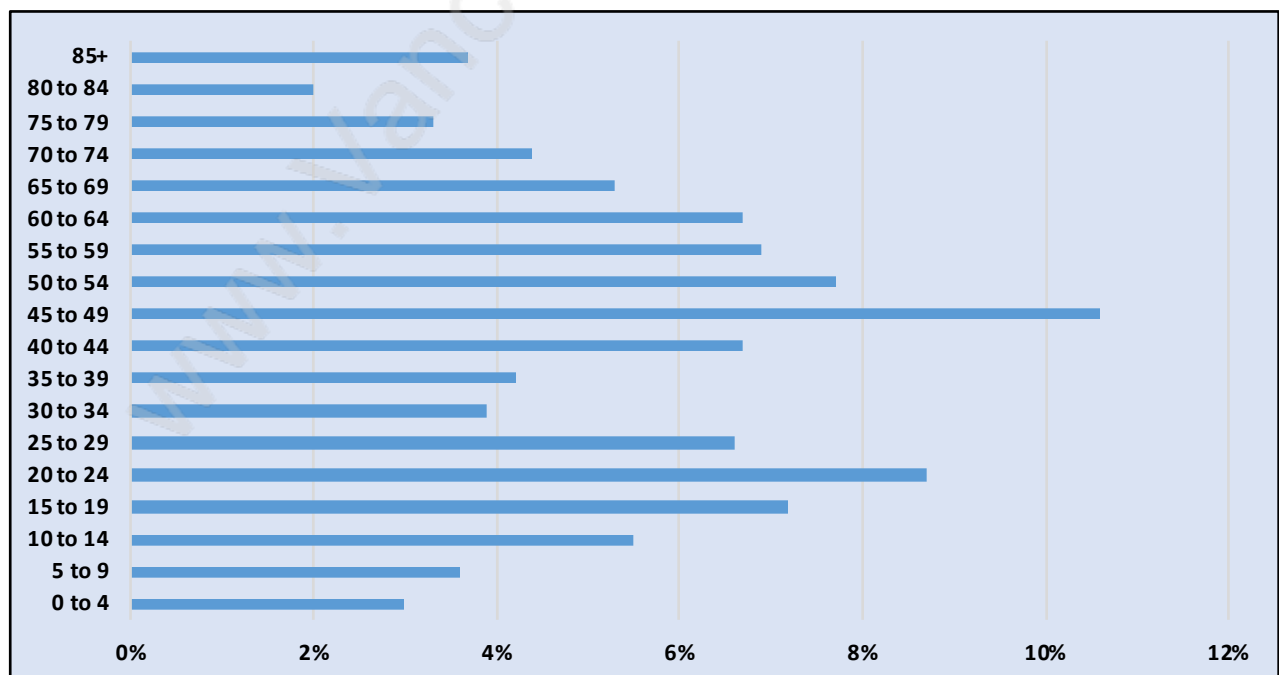

Arbutus

Population Trends in Arbutus

Population by Age in Arbutus

Population Age 15+ by Income Status in Arbutus

Total Population Age 15 - 5,225

Households by Income in Arbutus

Total Number of Households - 2,045 / Average Household Income - \$137,952

Families in Arbutus

Average Persons per Family - 3.1

Children at Home in Arbutus

Total Number of Children at Home - 1,904

Family Structure in Arbutus

Total Number of Families - 1,521 / Average Persons per Family - 3.1