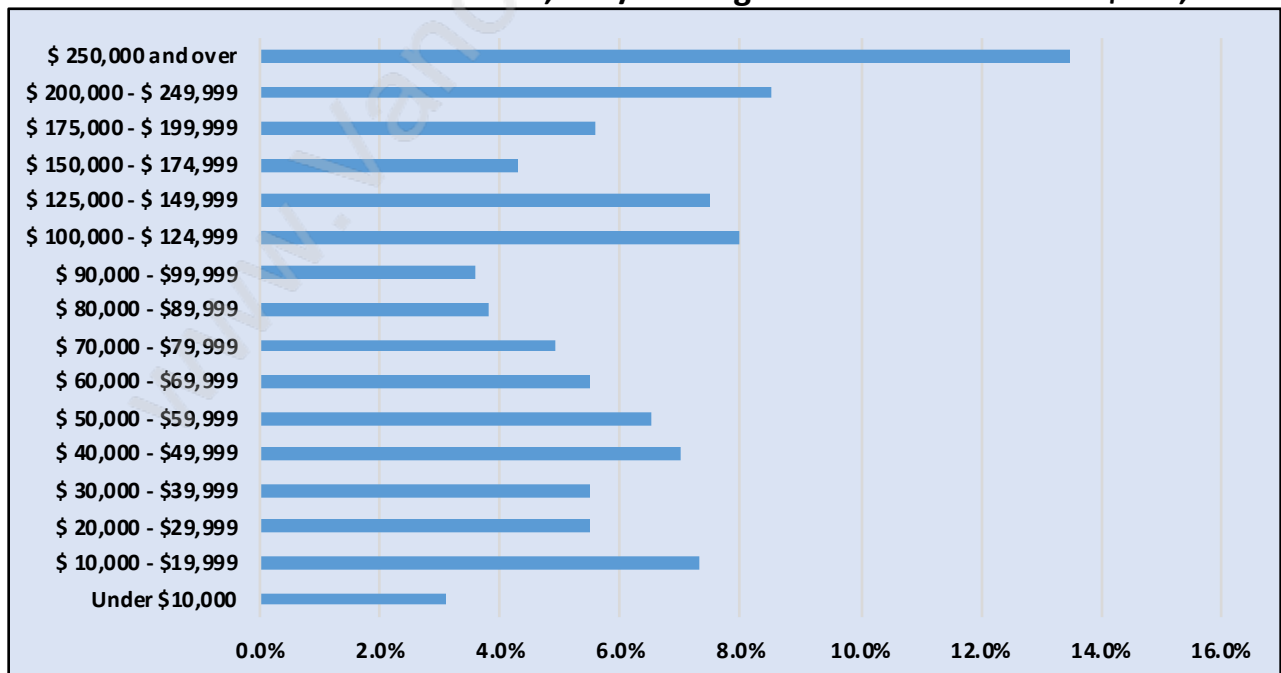

Arbutus

Population Trends in Arbutus

Population by Age in Arbutus

Population Age 15+ by Income Status in Arbutus

Total Population Age 15 - 5,225

Households by Income in Arbutus

Total Number of Households - 2,045 / Average Household Income - \$137,952