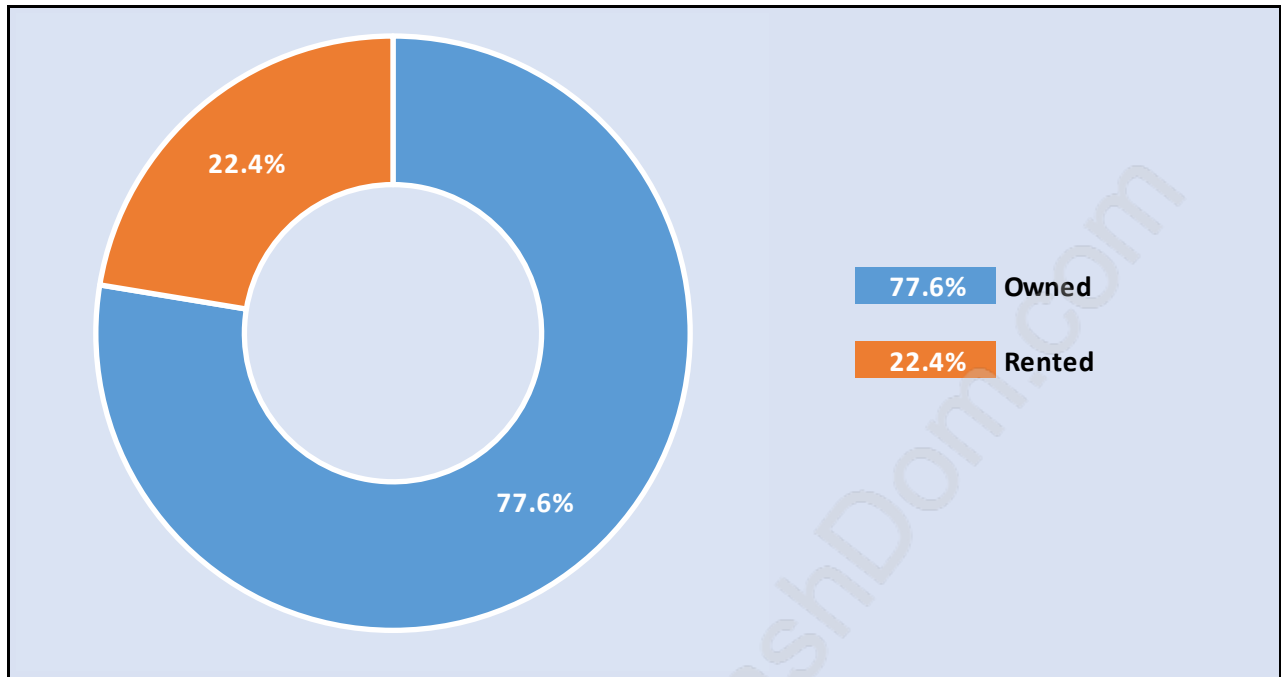

Dwellings in Arbutus