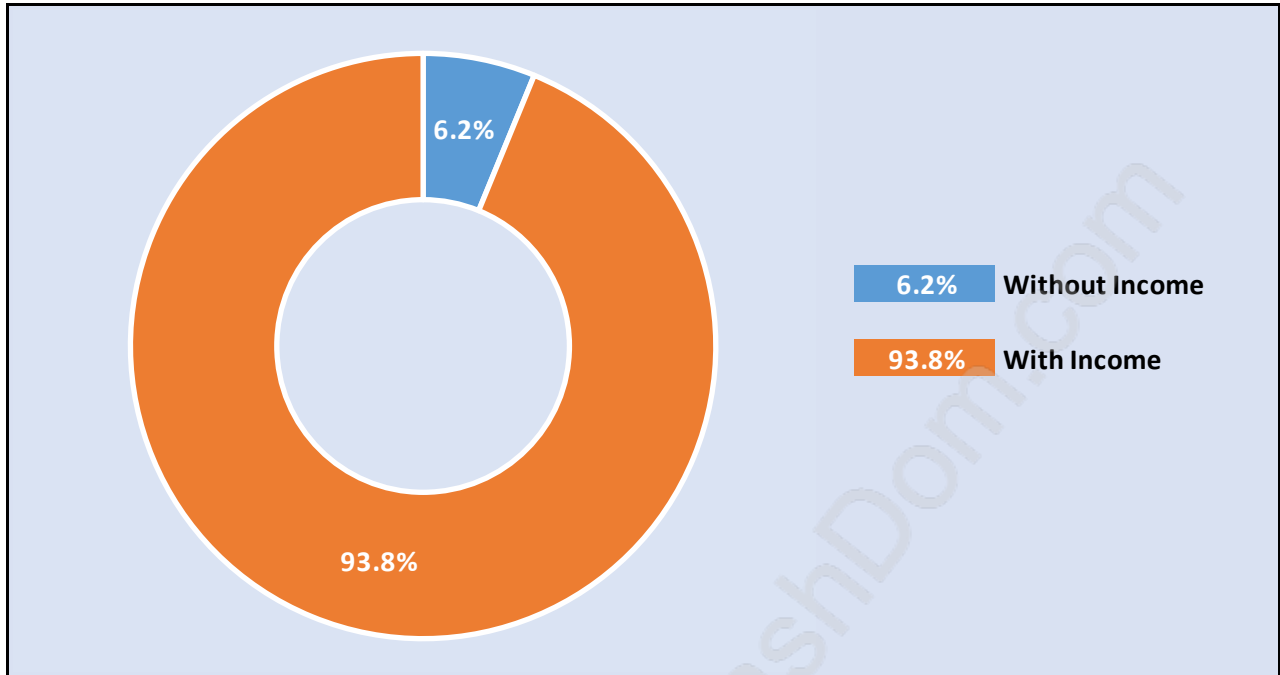

Arbutus

Population Trends in Arbutus

Population by Age in Arbutus

Population Age 15+ by Income Status in Arbutus

Total Population Age 15 - 5,225

Households by Income in Arbutus

Total Number of Households - 2,045 / Average Household Income - \$137,952

Families in Arbutus

Average Persons per Family - 3.1

Children at Home in Arbutus

Total Number of Children at Home - 1,904

Family Structure in Arbutus

Total Number of Families - 1,521 / Average Persons per Family - 3.1