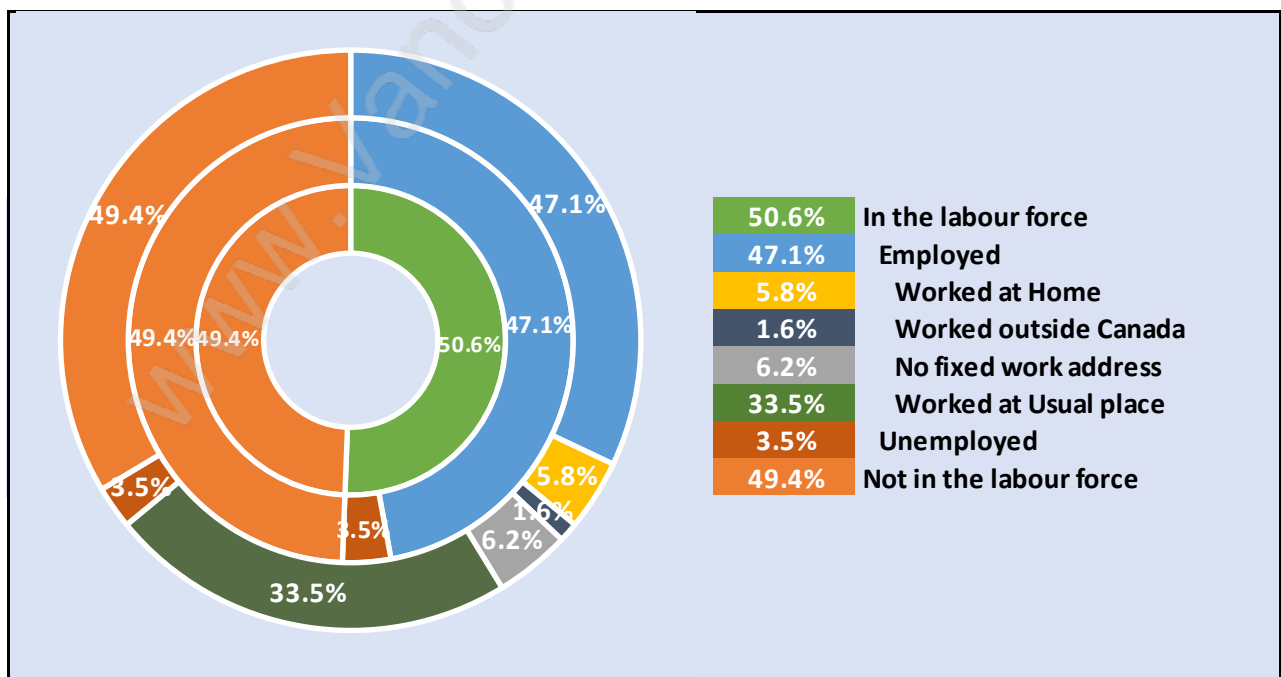

Households by Household Size in Arbutus

Total Number of Households - 2,045

Dwellings in Arbutus

Population Age 15+ in Arbutus

Labour Force by Occupation in Arbutus

Labour Force Participation in Arbutus

Travel To Work in (from) Arbutus