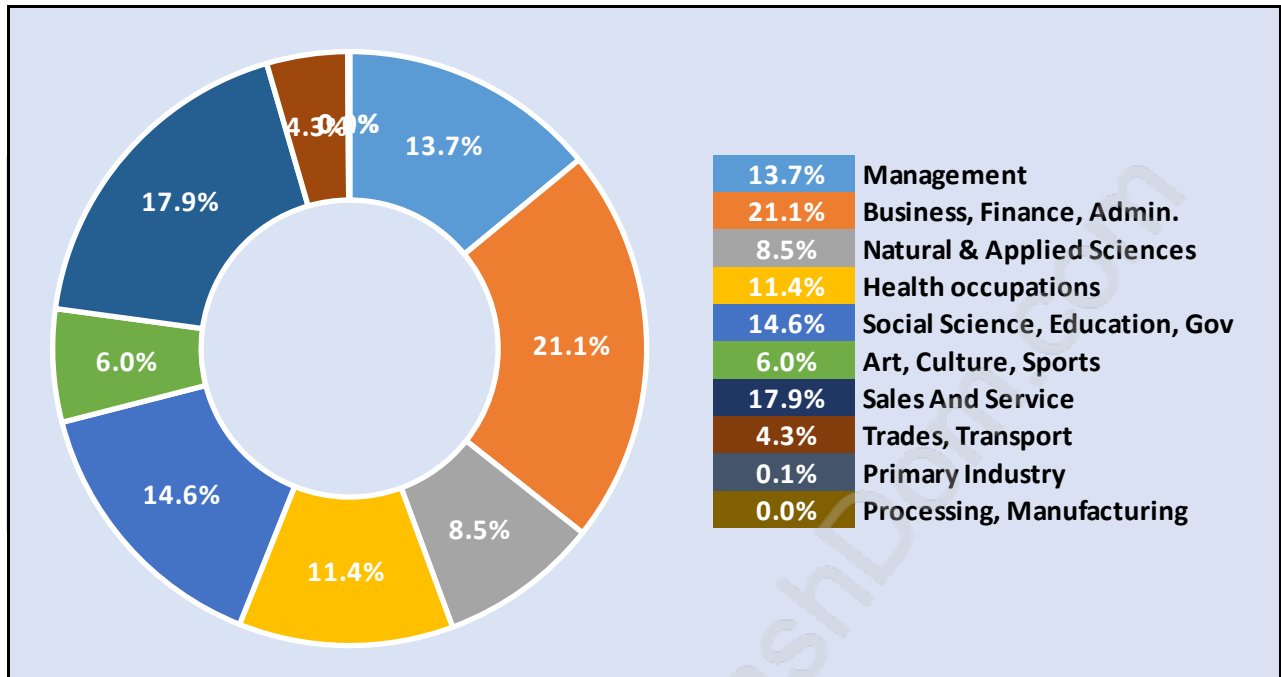

Households by Household Size in Arbutus

Total Number of Households - 2,045

Dwellings in Arbutus

Population Age 15+ in Arbutus

Labour Force by Occupation in Arbutus

Labour Force Participation in Arbutus

Travel To Work in (from) Arbutus