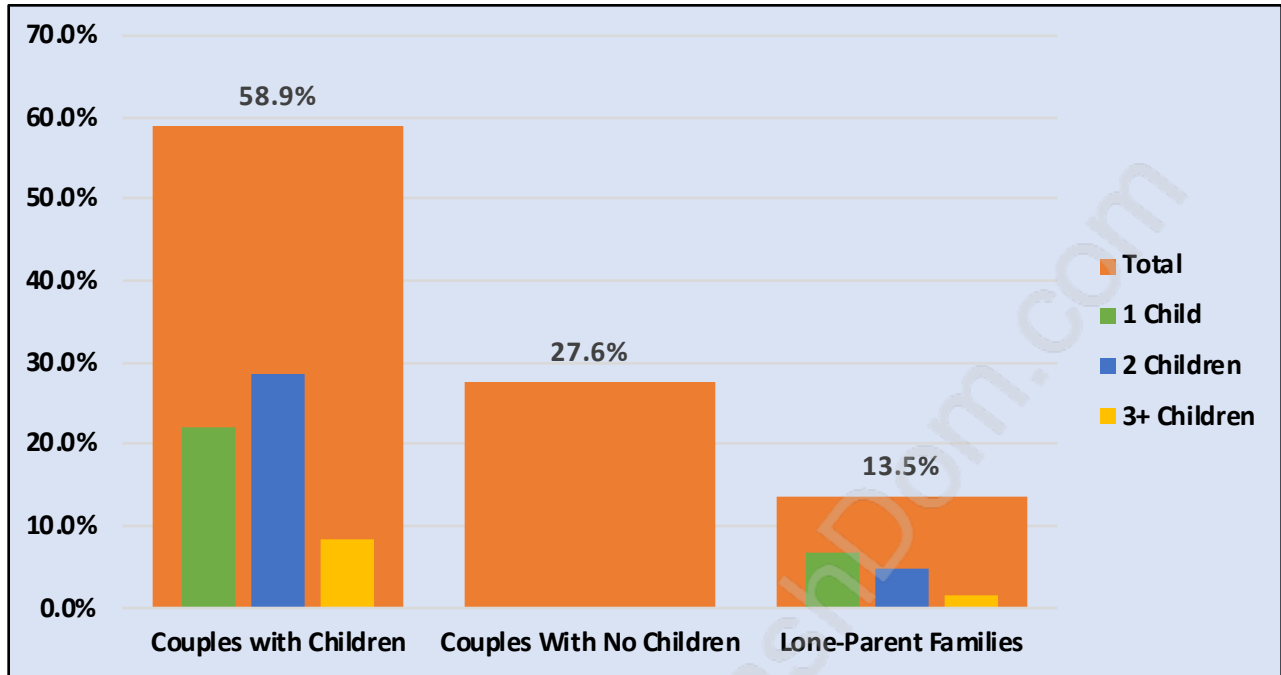

Arbutus

Population Trends in Arbutus

Population by Age in Arbutus

Population Age 15+ by Income Status in Arbutus

Total Population Age 15 - 5,225

Households by Income in Arbutus

Total Number of Households - 2,045 / Average Household Income - \$137,952

Families in Arbutus

Average Persons per Family - 3.1

Children at Home in Arbutus

Total Number of Children at Home - 1,904

Family Structure in Arbutus

Total Number of Families - 1,521 / Average Persons per Family - 3.1