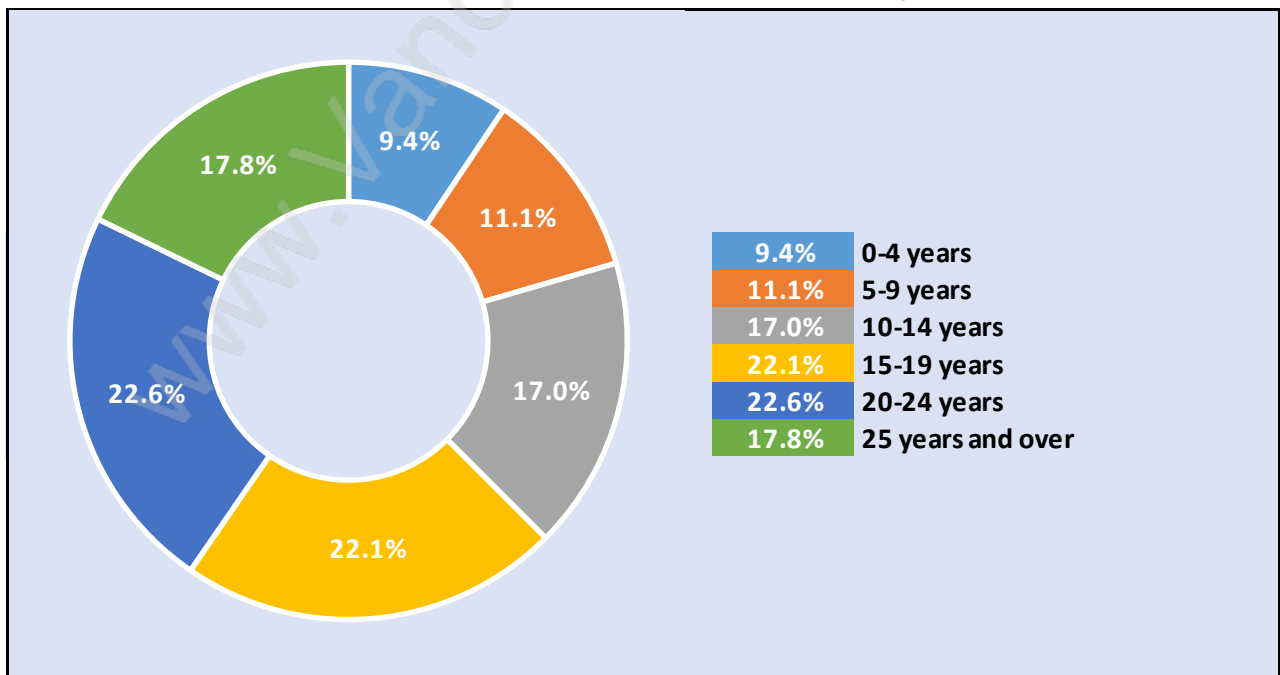

Arbutus

Population Trends in Arbutus

Population by Age in Arbutus

Population Age 15+ by Income Status in Arbutus

Total Population Age 15 - 5,225

Households by Income in Arbutus

Total Number of Households - 2,045 / Average Household Income - \$137,952

Families in Arbutus

Average Persons per Family - 3.1

Children at Home in Arbutus

Total Number of Children at Home - 1,904

Family Structure in Arbutus

Total Number of Families - 1,521 / Average Persons per Family - 3.1