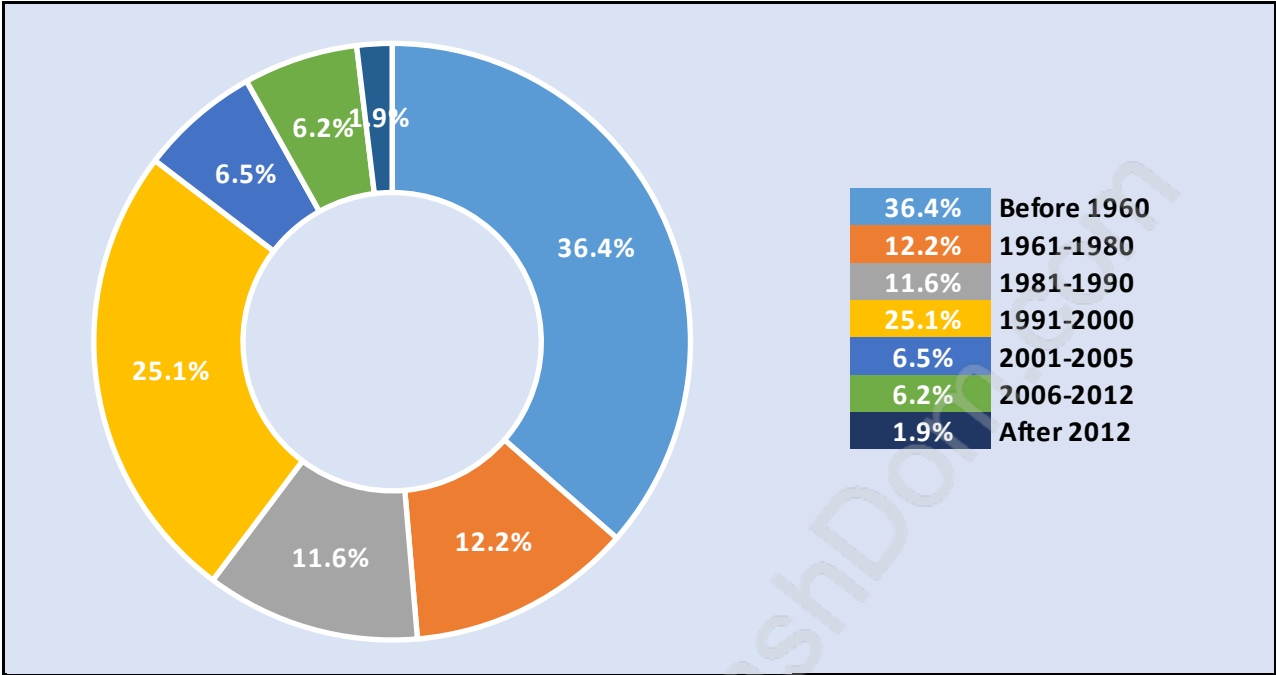

Private Dwellings by Period of Construction in Arbutus

Dominant Period of Construction - Before 1960