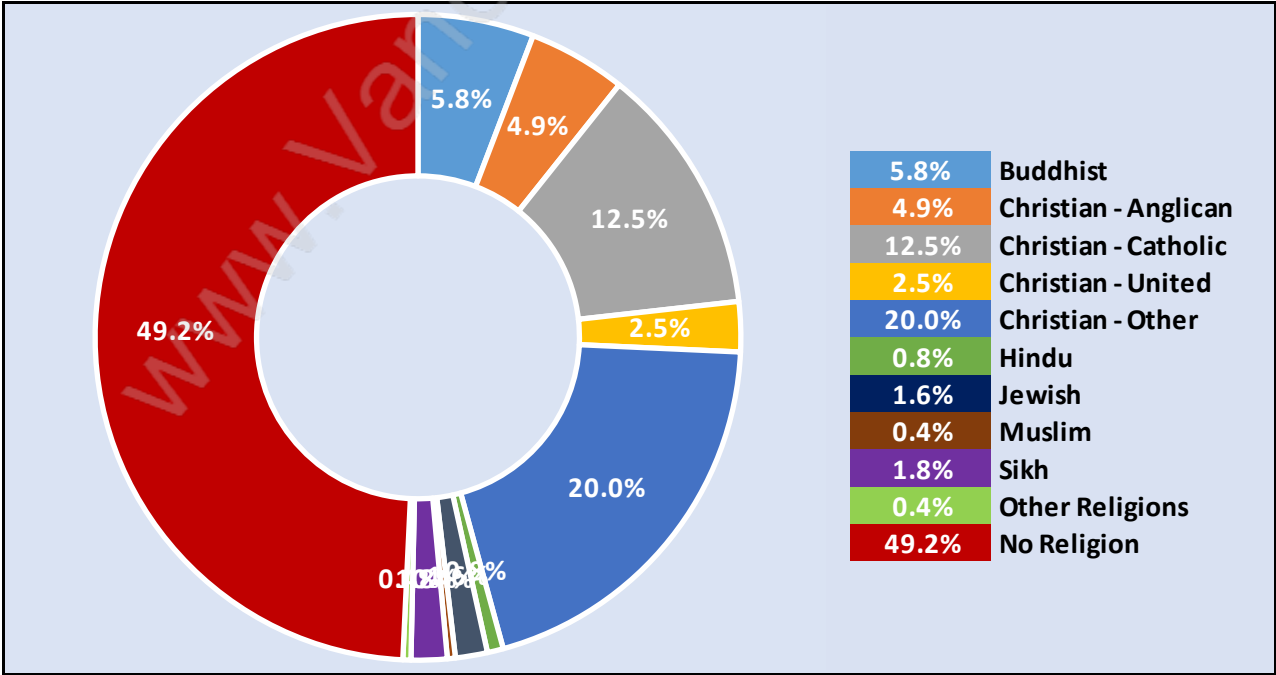

Occupied Dwellings by Structure Type in Arbutus

Dominant Bulding Type - Houses

Private Dwellings by Period of Construction in Arbutus

Dominant Period of Construction - Before 1960

Population by Religion in Arbutus