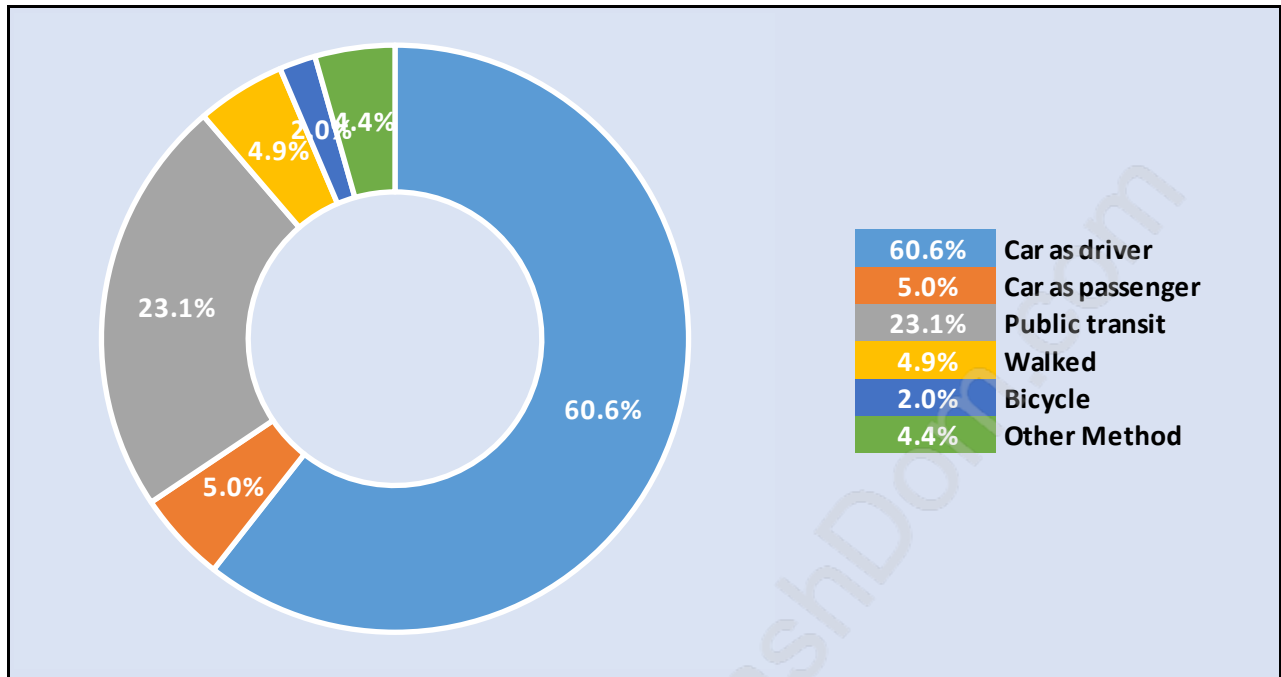

Households by Household Size in Arbutus

Total Number of Households - 2,045

Dwellings in Arbutus

Population Age 15+ in Arbutus

Labour Force by Occupation in Arbutus

Labour Force Participation in Arbutus

Travel To Work in (from) Arbutus