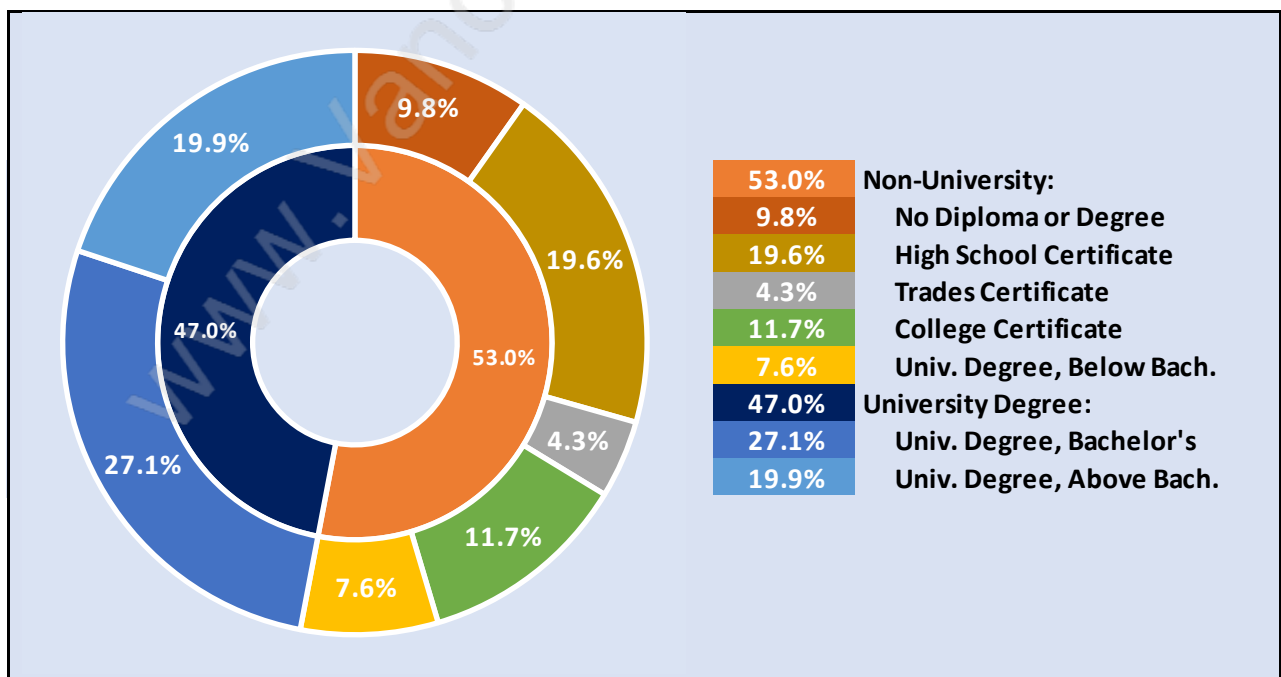

Households by Household Size in Arbutus

Total Number of Households - 2,045

Dwellings in Arbutus

Population Age 15+ in Arbutus

Labour Force by Occupation in Arbutus

Labour Force Participation in Arbutus

Travel To Work in (from) Arbutus