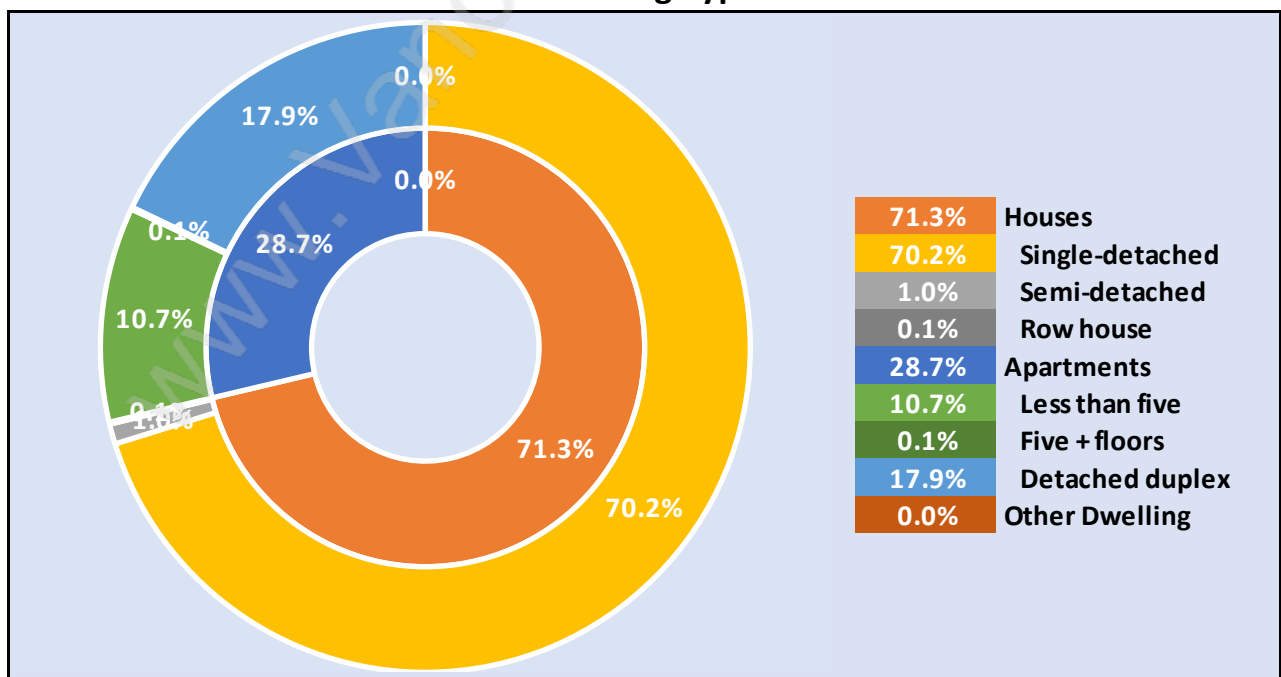

Arbutus

Population Trends in Arbutus

Population by Age in Arbutus

Population Age 15+ by Income Status in Arbutus

Total Population Age 15 - 5,225

Households by Income in Arbutus

Total Number of Households - 2,045 / Average Household Income - \$137,952

Families in Arbutus

Average Persons per Family - 3.1

Children at Home in Arbutus

Total Number of Children at Home - 1,904

Family Structure in Arbutus

Total Number of Families - 1,521 / Average Persons per Family - 3.1

Households by Household Size in Arbutus

Total Number of Households - 2,045

Dwellings in Arbutus

Population Age 15+ in Arbutus

Labour Force by Occupation in Arbutus

Labour Force Participation in Arbutus

Travel To Work in (from) Arbutus

Occupied Dwellings by Structure Type in Arbutus

Dominant Bulding Type - Houses

Private Dwellings by Period of Construction in Arbutus

Dominant Period of Construction - Before 1960

Population by Religion in Arbutus