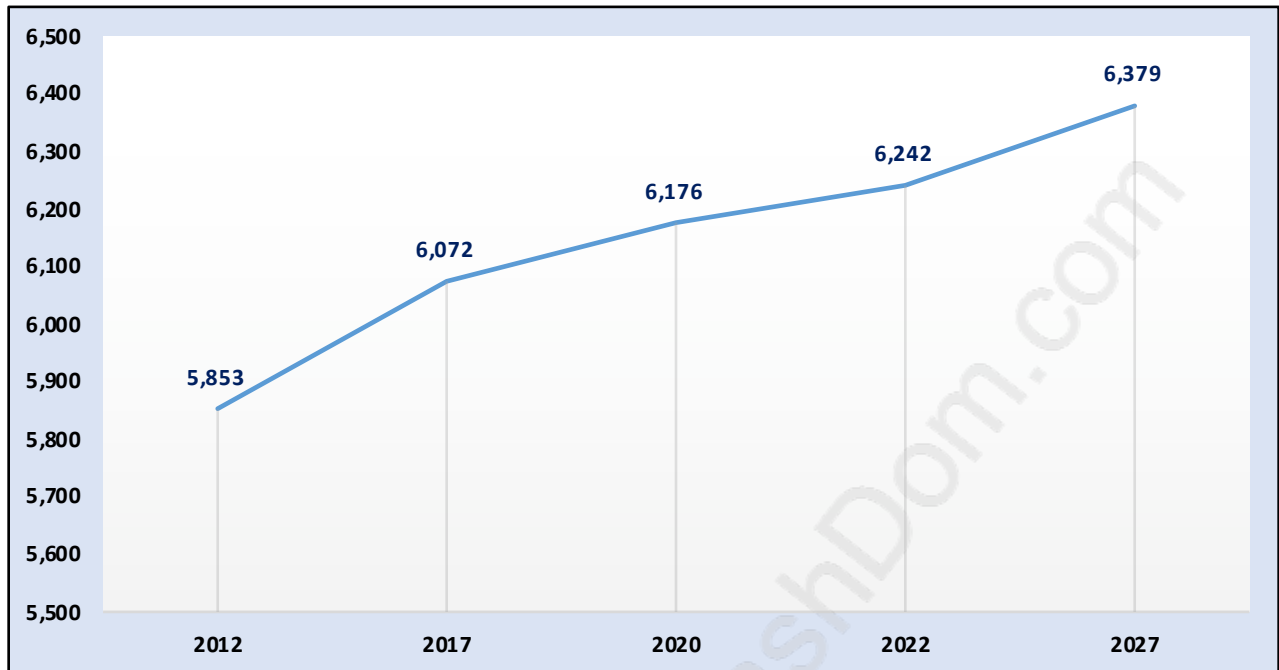

Arbutus

Population Trends in Arbutus

Population by Age in Arbutus

Population Age 15+ by Income Status in Arbutus

Total Population Age 15 - 5,225

Households by Income in Arbutus

Total Number of Households - 2,045 / Average Household Income - \$137,952

Families in Arbutus

Average Persons per Family - 3.1

Children at Home in Arbutus

Total Number of Children at Home - 1,904

Family Structure in Arbutus

Total Number of Families - 1,521 / Average Persons per Family - 3.1