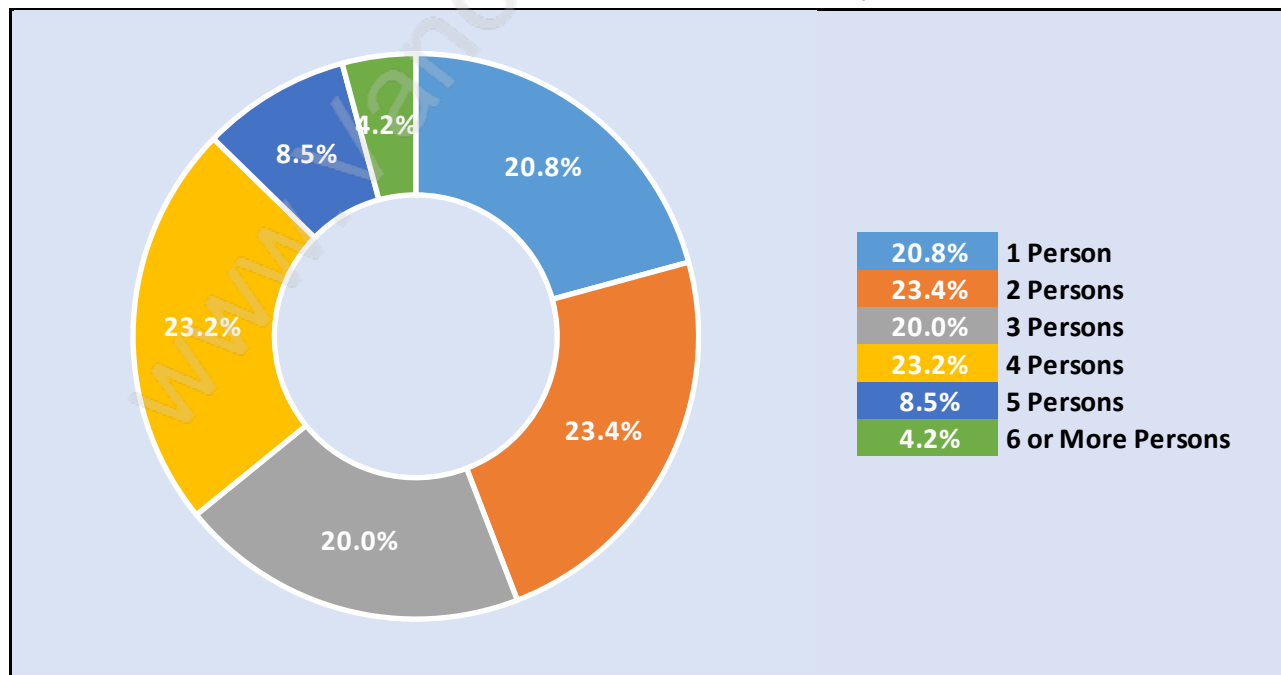

Households by Household Size in Arbutus

Total Number of Households - 2,045