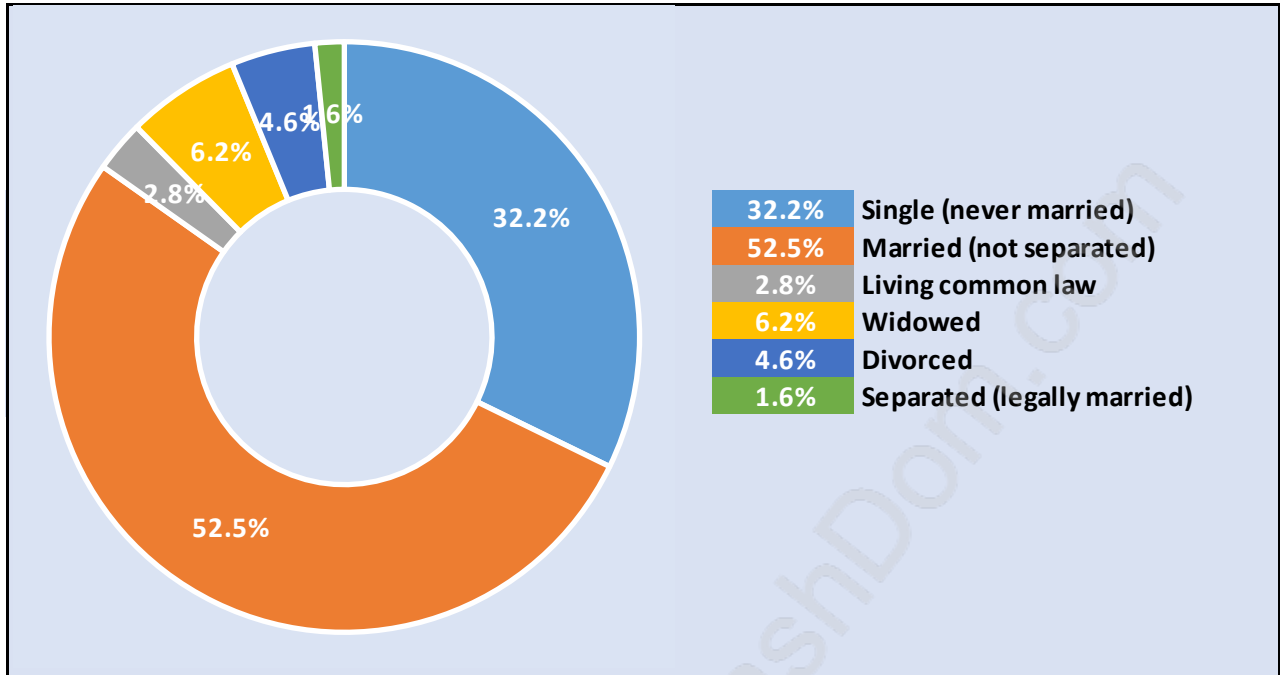

Arbutus

Population Trends in Arbutus

Population by Age in Arbutus

Population Age 15+ by Income Status in Arbutus

Total Population Age 15 - 5,225

Households by Income in Arbutus

Total Number of Households - 2,045 / Average Household Income - \$137,952

Families in Arbutus

Average Persons per Family - 3.1

Children at Home in Arbutus

Total Number of Children at Home - 1,904

Family Structure in Arbutus

Total Number of Families - 1,521 / Average Persons per Family - 3.1