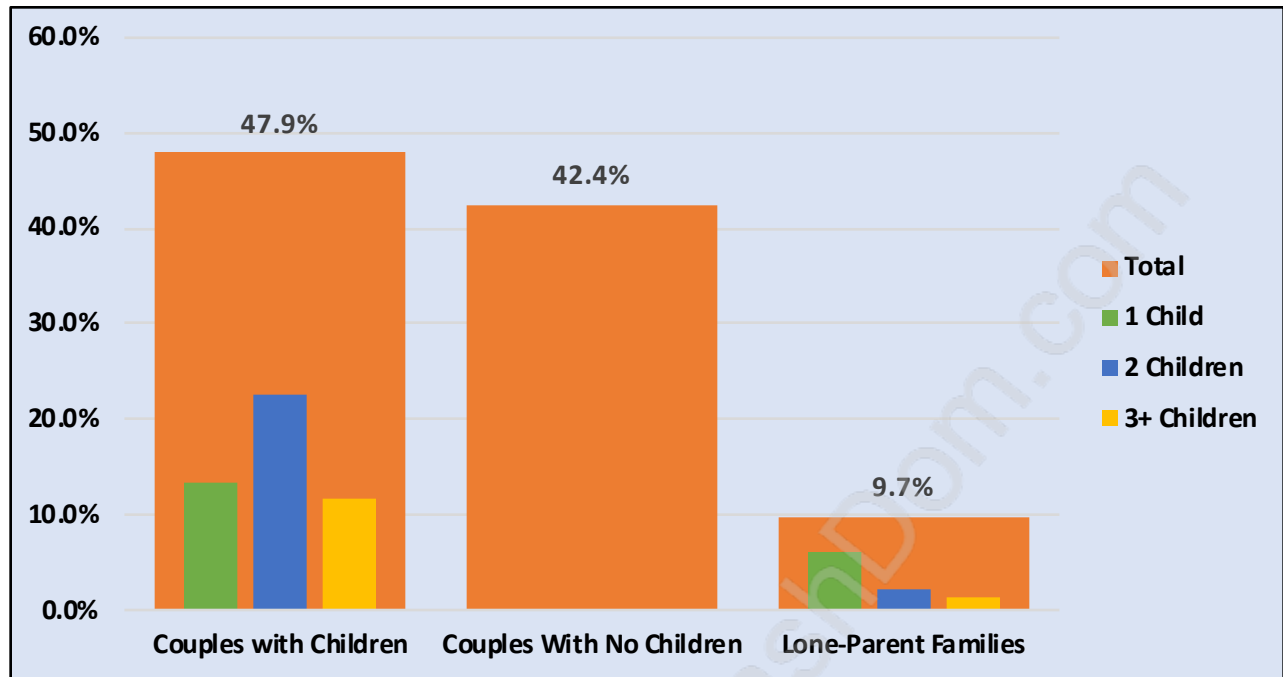

Bayridge

July 2018

Population Trends in Bayridge

Population by Age in Bayridge

Population Age 15+ by Income Status in Bayridge

Total Population Age 15 - 885

Households by Income in Bayridge

Total Number of Households - 375 / Average Household Income - \$228,148

Families in Bayridge

Average Persons per Family - 3.2

Children at Home in Bayridge

Total Number of Children at Home - 357

Family Structure in Bayridge

Total Number of Families - 318 / Average Persons per Family - 3.2

Households by Household Size in Bayridge

Total Number of Households - 375

Dwellings in Bayridge

Population Age 15+ in Bayridge

Labour Force by Occupation in Bayridge

Labour Force Participation in Bayridge

Travel To Work in (from) Bayridge