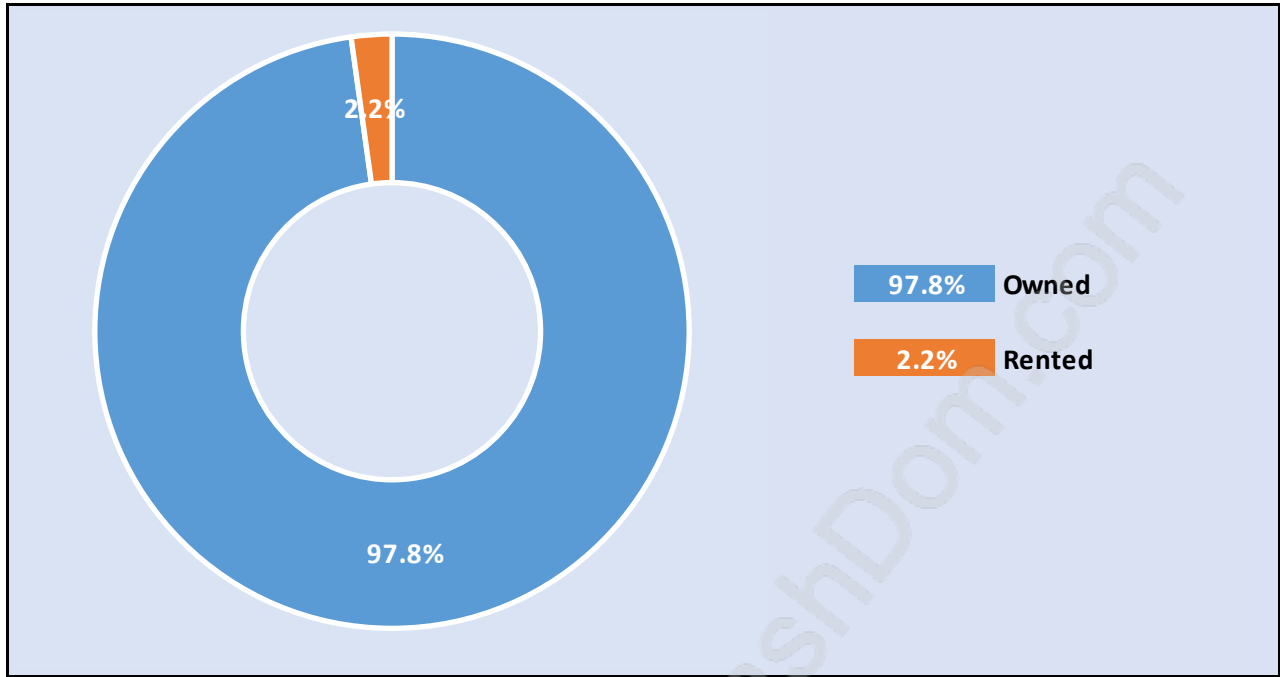

Bayridge

July 2018

Population Trends in Bayridge

Population by Age in Bayridge

Population Age 15+ by Income Status in Bayridge

Total Population Age 15 - 885

Households by Income in Bayridge

Total Number of Households - 375 / Average Household Income - \$228,148

Families in Bayridge

Average Persons per Family - 3.2

Children at Home in Bayridge

Total Number of Children at Home - 357

Family Structure in Bayridge

Total Number of Families - 318 / Average Persons per Family - 3.2

Households by Household Size in Bayridge

Total Number of Households - 375

Dwellings in Bayridge

Population Age 15+ in Bayridge

Labour Force by Occupation in Bayridge

Labour Force Participation in Bayridge

Travel To Work in (from) Bayridge