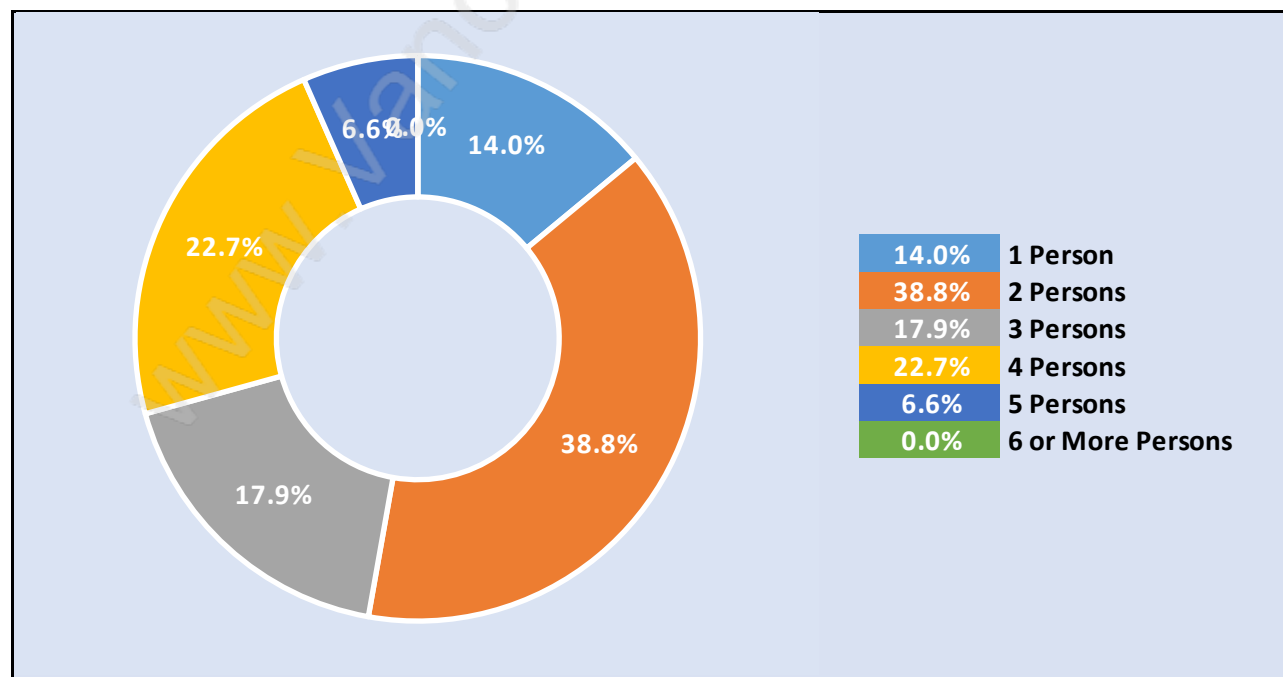

Bayridge

July 2018

Population Trends in Bayridge

Population by Age in Bayridge

Population Age 15+ by Income Status in Bayridge

Total Population Age 15 - 885

Households by Income in Bayridge

Total Number of Households - 375 / Average Household Income - \$228,148

Families in Bayridge

Average Persons per Family - 3.2

Children at Home in Bayridge

Total Number of Children at Home - 357

Family Structure in Bayridge

Total Number of Families - 318 / Average Persons per Family - 3.2

Households by Household Size in Bayridge

Total Number of Households - 375

Dwellings in Bayridge

Population Age 15+ in Bayridge

Labour Force by Occupation in Bayridge

Labour Force Participation in Bayridge

Travel To Work in (from) Bayridge