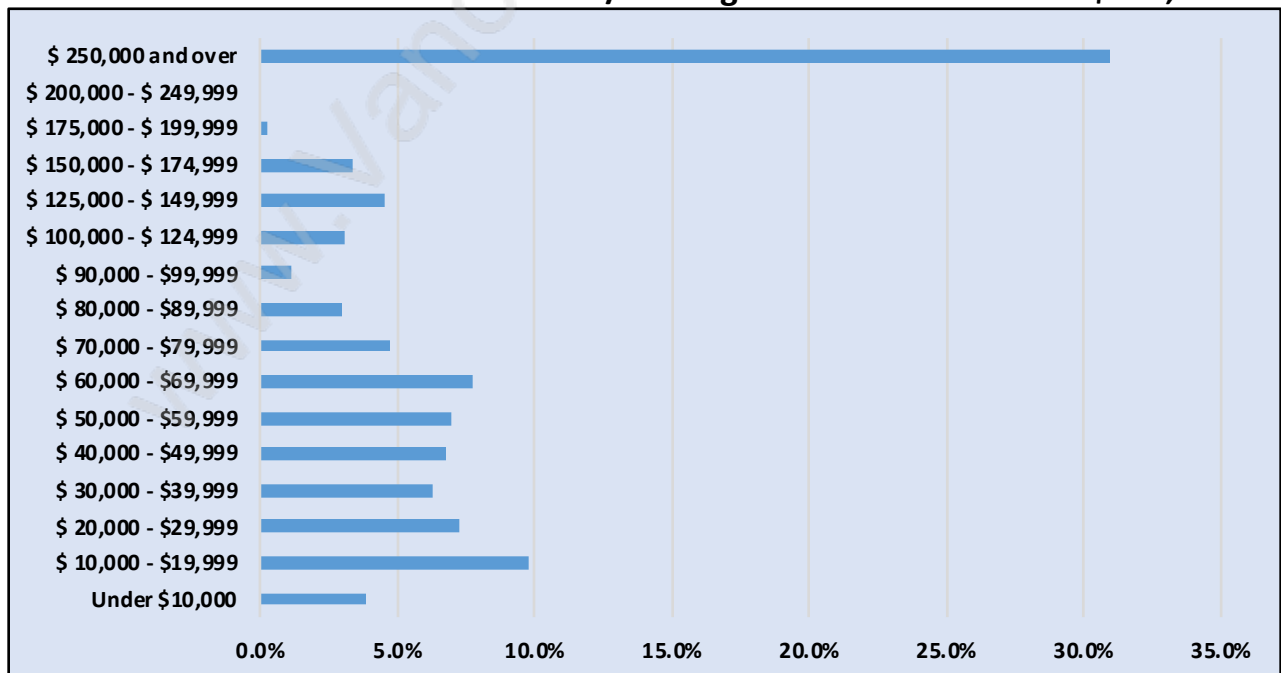

Bayridge

July 2018

Population Trends in Bayridge

Population by Age in Bayridge

Population Age 15+ by Income Status in Bayridge

Total Population Age 15 - 885

Households by Income in Bayridge

Total Number of Households - 375 / Average Household Income - \$228,148

Families in Bayridge

Average Persons per Family - 3.2

Children at Home in Bayridge

Total Number of Children at Home - 357

Family Structure in Bayridge

Total Number of Families - 318 / Average Persons per Family - 3.2