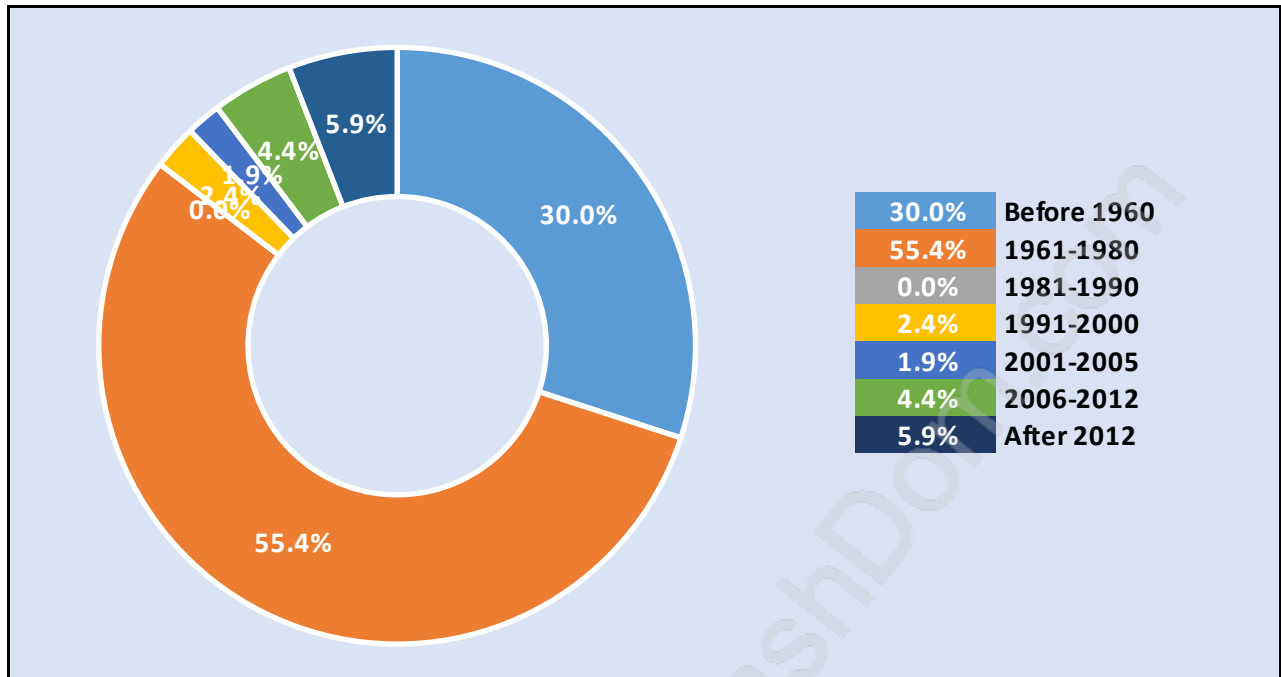

Bayridge

July 2018

Population Trends in Bayridge

Population by Age in Bayridge

Population Age 15+ by Income Status in Bayridge

Total Population Age 15 - 885

Households by Income in Bayridge

Total Number of Households - 375 / Average Household Income - \$228,148

Families in Bayridge

Average Persons per Family - 3.2

Children at Home in Bayridge

Total Number of Children at Home - 357

Family Structure in Bayridge

Total Number of Families - 318 / Average Persons per Family - 3.2

Households by Household Size in Bayridge

Total Number of Households - 375

Dwellings in Bayridge

Population Age 15+ in Bayridge

Labour Force by Occupation in Bayridge

Labour Force Participation in Bayridge

Travel To Work in (from) Bayridge

Occupied Dwellings by Structure Type in Bayridge

Dominant Bulding Type - Houses

Private Dwellings by Period of Construction in Bayridge

Dominant Period of Construction - 1961-1980

Population by Religion in Bayridge