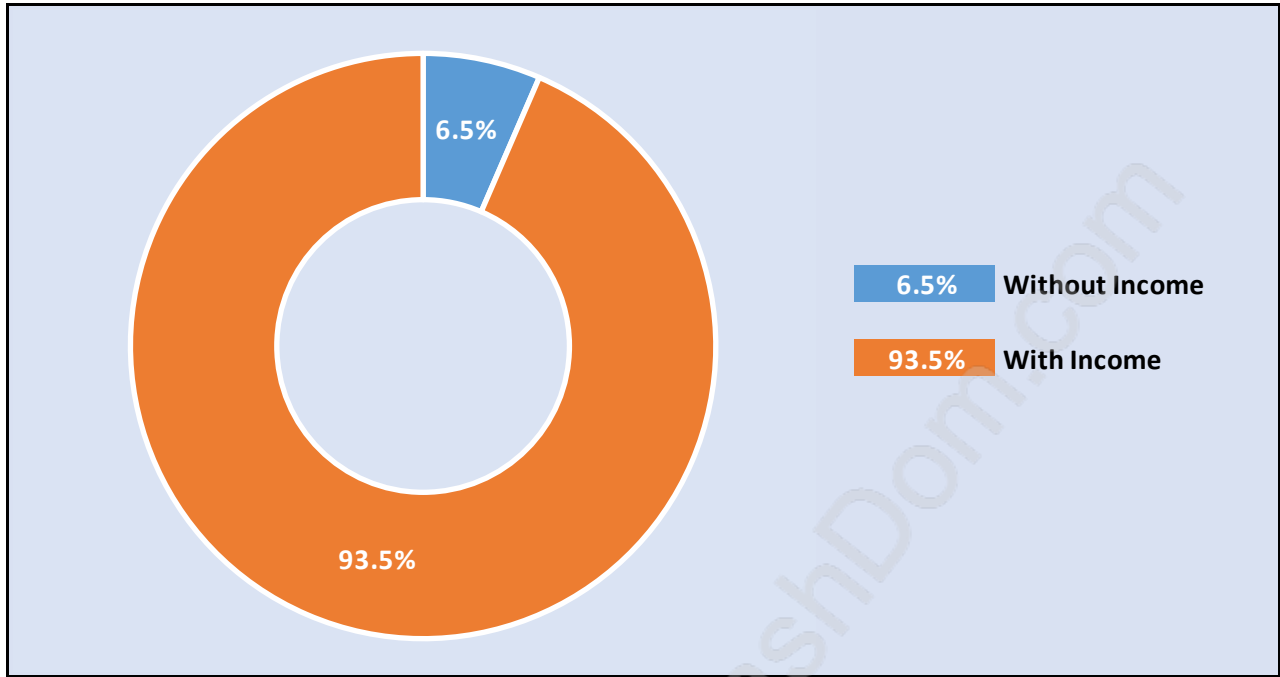

Bayridge

July 2018

Population Trends in Bayridge

Population by Age in Bayridge

Population Age 15+ by Income Status in Bayridge

Total Population Age 15 - 885

Households by Income in Bayridge

Total Number of Households - 375 / Average Household Income - \$228,148

Families in Bayridge

Average Persons per Family - 3.2

Children at Home in Bayridge

Total Number of Children at Home - 357

Family Structure in Bayridge

Total Number of Families - 318 / Average Persons per Family - 3.2