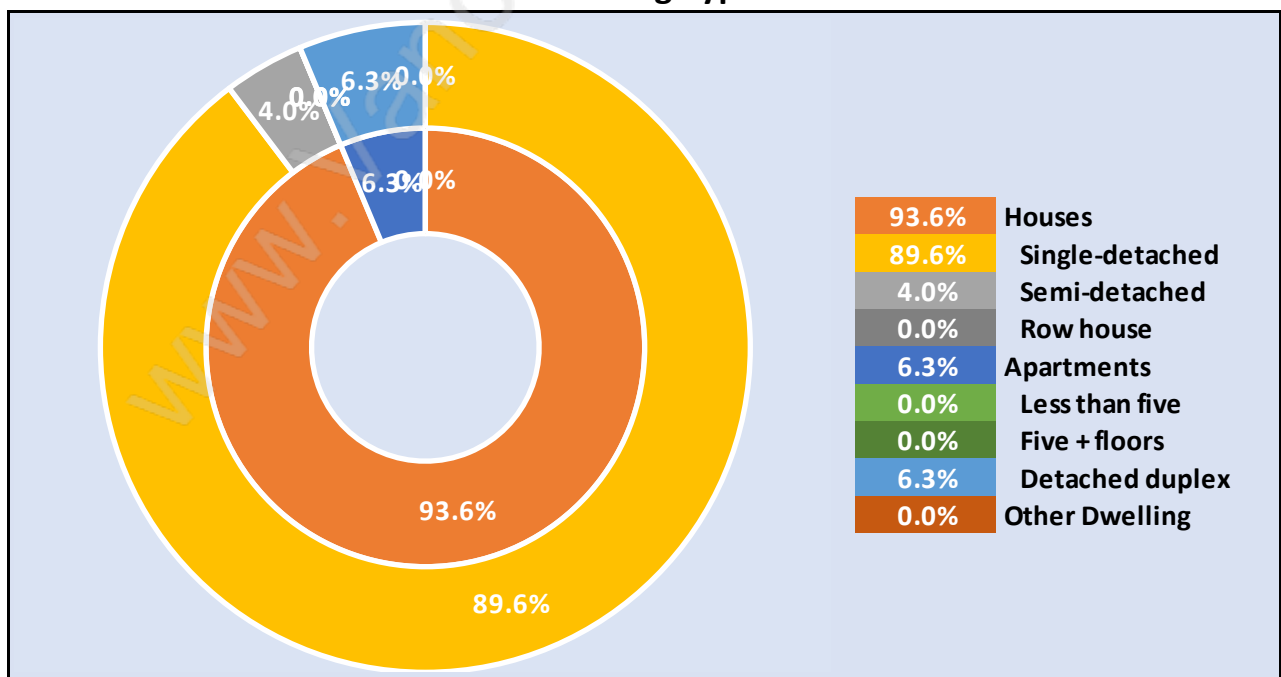

Bayridge

July 2018

Population Trends in Bayridge

Population by Age in Bayridge

Population Age 15+ by Income Status in Bayridge

Total Population Age 15 - 885

Households by Income in Bayridge

Total Number of Households - 375 / Average Household Income - \$228,148

Families in Bayridge

Average Persons per Family - 3.2

Children at Home in Bayridge

Total Number of Children at Home - 357

Family Structure in Bayridge

Total Number of Families - 318 / Average Persons per Family - 3.2

Households by Household Size in Bayridge

Total Number of Households - 375

Dwellings in Bayridge

Population Age 15+ in Bayridge

Labour Force by Occupation in Bayridge

Labour Force Participation in Bayridge

Travel To Work in (from) Bayridge

Occupied Dwellings by Structure Type in Bayridge

Dominant Bulding Type - Houses

Private Dwellings by Period of Construction in Bayridge

Dominant Period of Construction - 1961-1980

Population by Religion in Bayridge