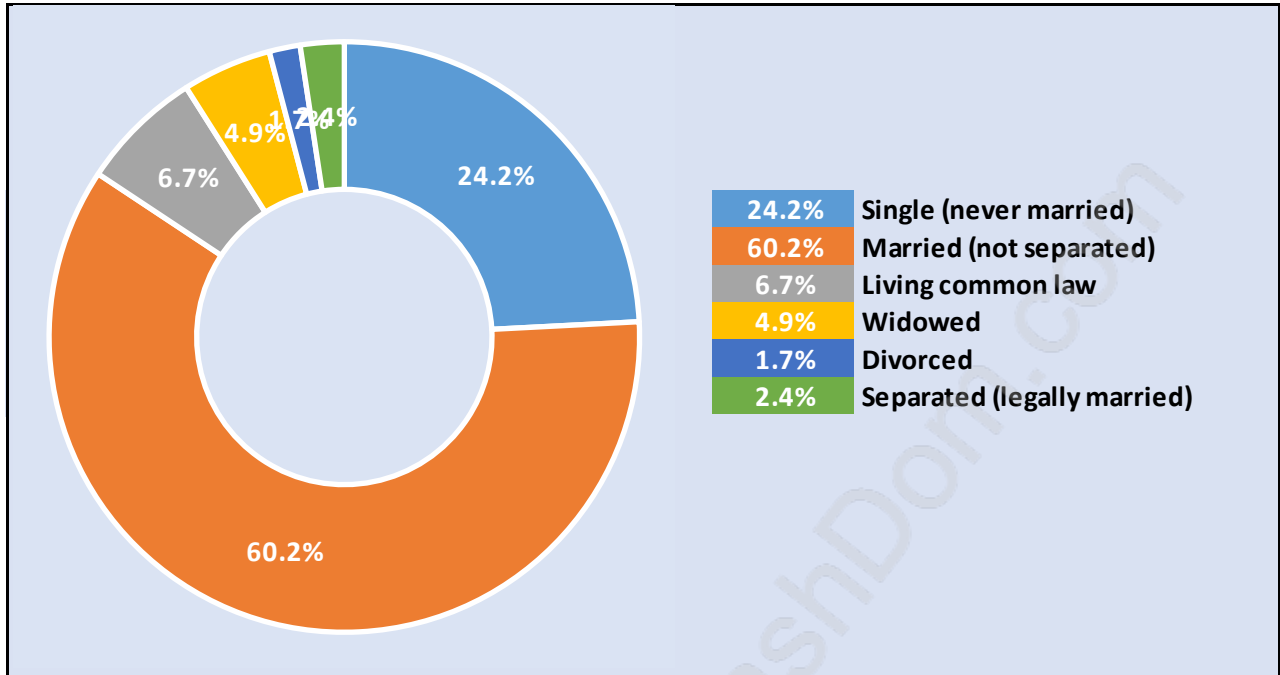

Bayridge

July 2018

Population Trends in Bayridge

Population by Age in Bayridge

Population Age 15+ by Income Status in Bayridge

Total Population Age 15 - 885

Households by Income in Bayridge

Total Number of Households - 375 / Average Household Income - \$228,148

Families in Bayridge

Average Persons per Family - 3.2

Children at Home in Bayridge

Total Number of Children at Home - 357

Family Structure in Bayridge

Total Number of Families - 318 / Average Persons per Family - 3.2

Households by Household Size in Bayridge

Total Number of Households - 375

Dwellings in Bayridge

Population Age 15+ in Bayridge

Labour Force by Occupation in Bayridge

Labour Force Participation in Bayridge

Travel To Work in (from) Bayridge