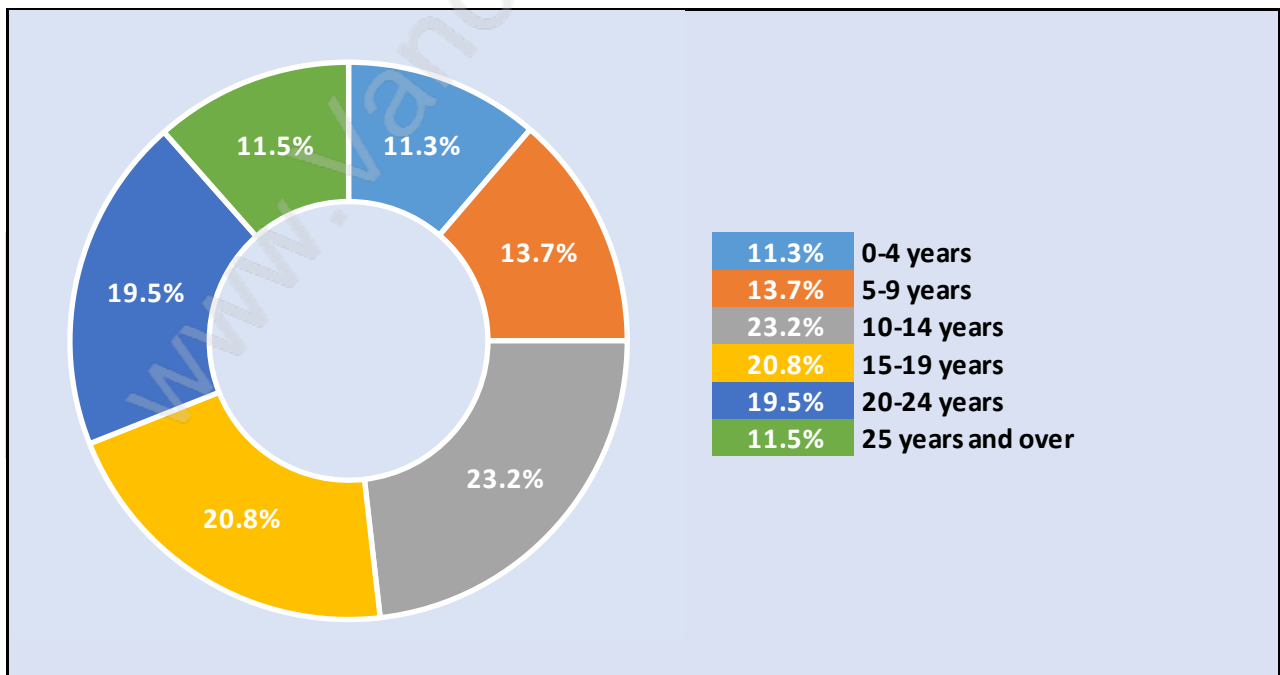

Bayridge

July 2018

Population Trends in Bayridge

Population by Age in Bayridge

Population Age 15+ by Income Status in Bayridge

Total Population Age 15 - 885

Households by Income in Bayridge

Total Number of Households - 375 / Average Household Income - \$228,148

Families in Bayridge

Average Persons per Family - 3.2

Children at Home in Bayridge

Total Number of Children at Home - 357

Family Structure in Bayridge

Total Number of Families - 318 / Average Persons per Family - 3.2

Households by Household Size in Bayridge

Total Number of Households - 375

Dwellings in Bayridge

Population Age 15+ in Bayridge

Labour Force by Occupation in Bayridge

Labour Force Participation in Bayridge

Travel To Work in (from) Bayridge