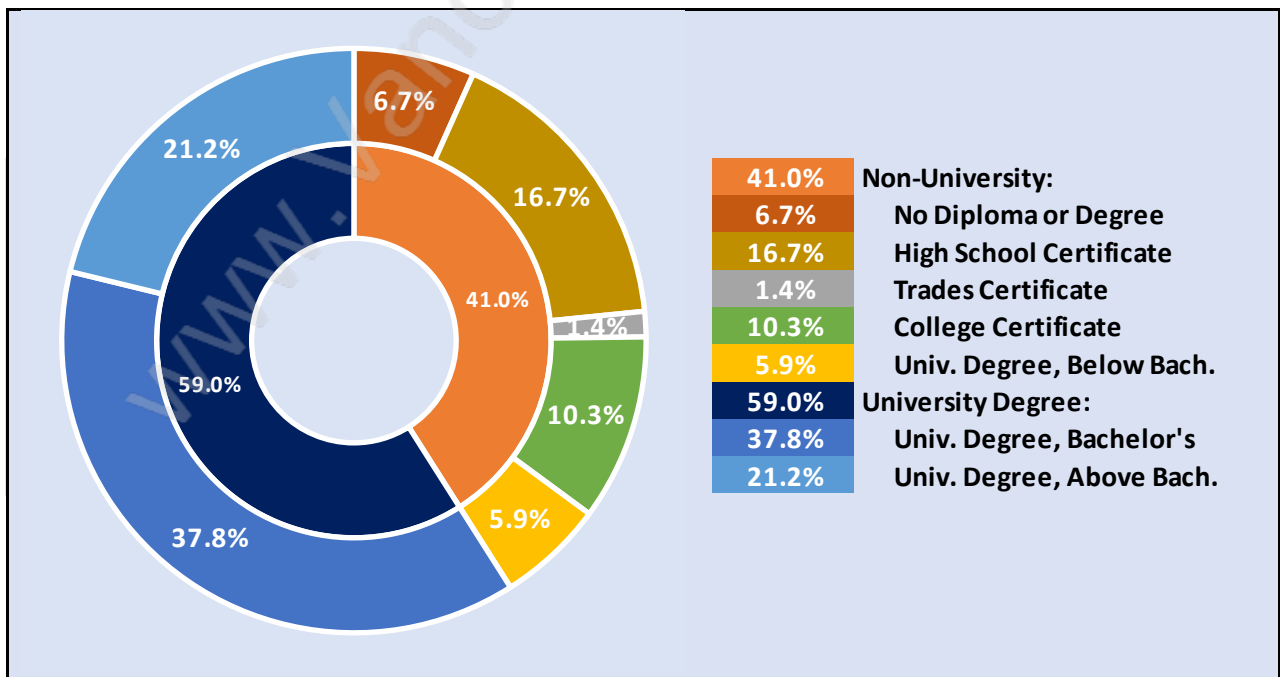

Bayridge

July 2018

Population Trends in Bayridge

Population by Age in Bayridge

Population Age 15+ by Income Status in Bayridge

Total Population Age 15 - 885

Households by Income in Bayridge

Total Number of Households - 375 / Average Household Income - \$228,148

Families in Bayridge

Average Persons per Family - 3.2

Children at Home in Bayridge

Total Number of Children at Home - 357

Family Structure in Bayridge

Total Number of Families - 318 / Average Persons per Family - 3.2

Households by Household Size in Bayridge

Total Number of Households - 375

Dwellings in Bayridge

Population Age 15+ in Bayridge

Labour Force by Occupation in Bayridge

Labour Force Participation in Bayridge

Travel To Work in (from) Bayridge

Occupied Dwellings by Structure Type in Bayridge

Dominant Bulding Type - Houses

Private Dwellings by Period of Construction in Bayridge

Dominant Period of Construction - 1961-1980

Population by Religion in Bayridge