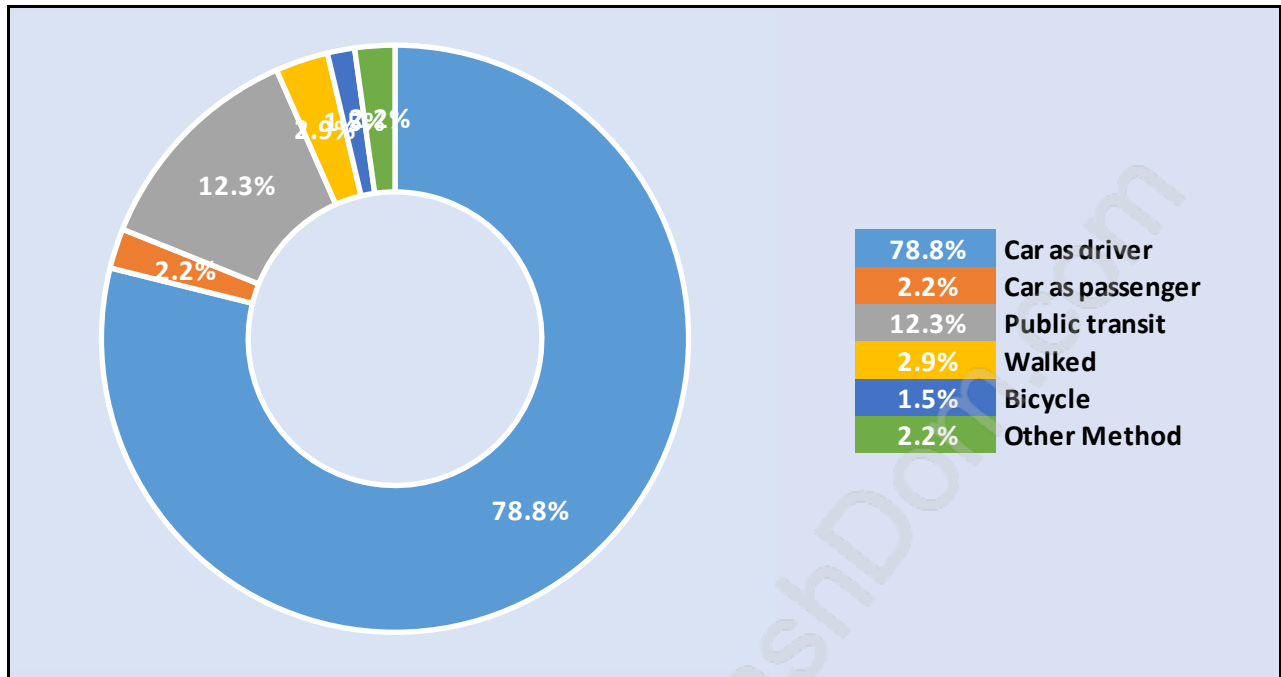

Families in Bayridge

Average Persons per Family - 3.2

Children at Home in Bayridge

Total Number of Children at Home - 357

Family Structure in Bayridge

Total Number of Families - 318 / Average Persons per Family - 3.2

Households by Household Size in Bayridge

Total Number of Households - 375

Dwellings in Bayridge

Population Age 15+ in Bayridge

Labour Force by Occupation in Bayridge

Labour Force Participation in Bayridge

Travel To Work in (from) Bayridge

Occupied Dwellings by Structure Type in Bayridge

Dominant Bulding Type - Houses

Private Dwellings by Period of Construction in Bayridge

Dominant Period of Construction - 1961-1980

Population by Religion in Bayridge