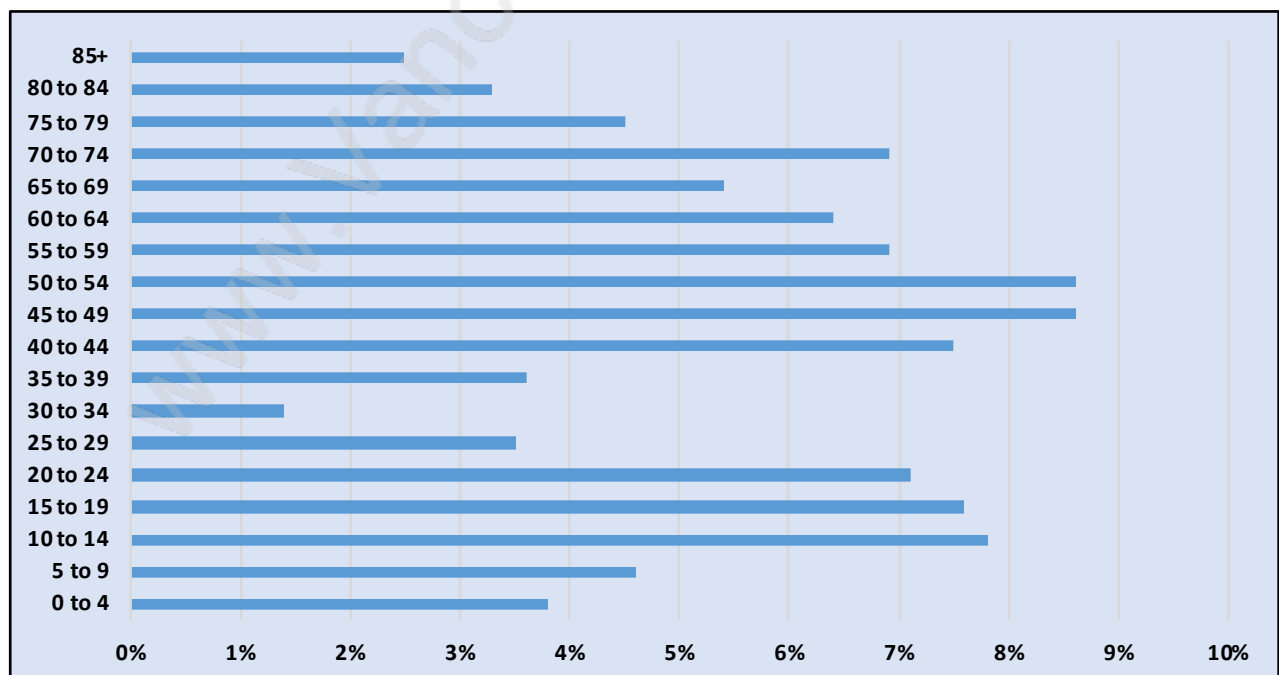

Bayridge

July 2018

Population Trends in Bayridge

Population by Age in Bayridge

Population Age 15+ by Income Status in Bayridge

Total Population Age 15 - 885

Households by Income in Bayridge

Total Number of Households - 375 / Average Household Income - \$228,148

Families in Bayridge

Average Persons per Family - 3.2

Children at Home in Bayridge

Total Number of Children at Home - 357

Family Structure in Bayridge

Total Number of Families - 318 / Average Persons per Family - 3.2