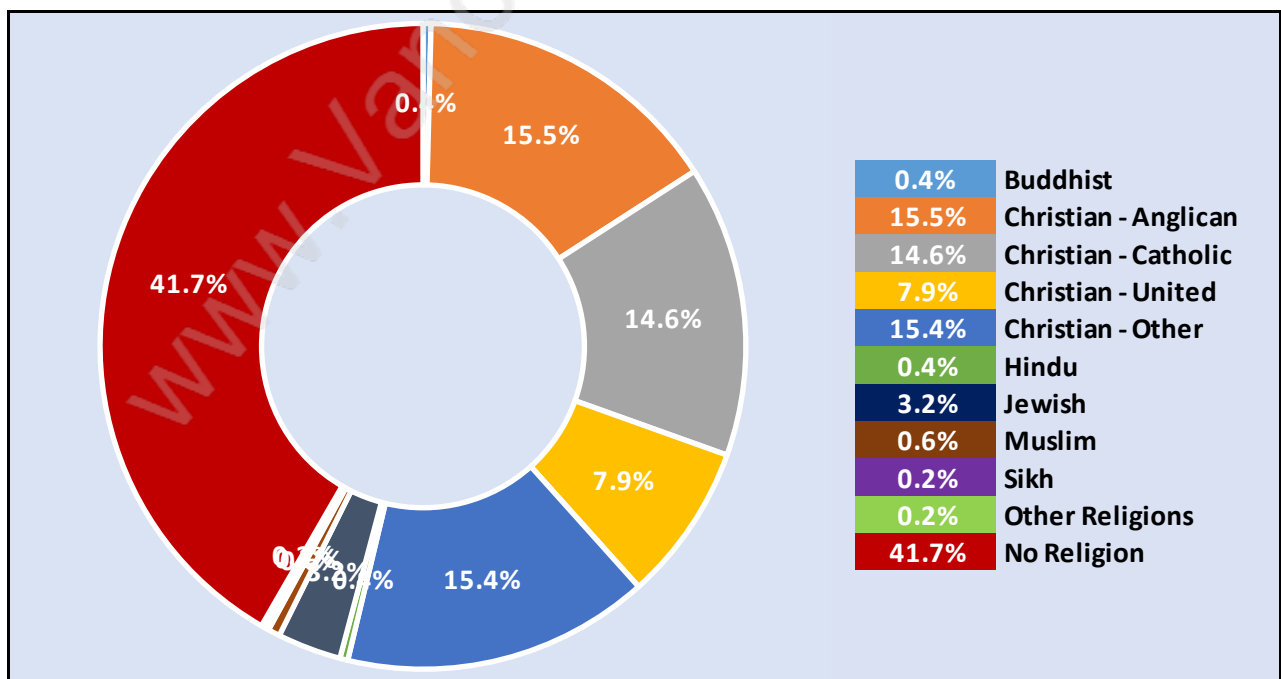

Households by Household Size in Bayridge

Total Number of Households - 375

Dwellings in Bayridge

Population Age 15+ in Bayridge

Labour Force by Occupation in Bayridge

Labour Force Participation in Bayridge

Travel To Work in (from) Bayridge

Occupied Dwellings by Structure Type in Bayridge

Dominant Bulding Type - Houses

Private Dwellings by Period of Construction in Bayridge

Dominant Period of Construction - 1961-1980

Population by Religion in Bayridge