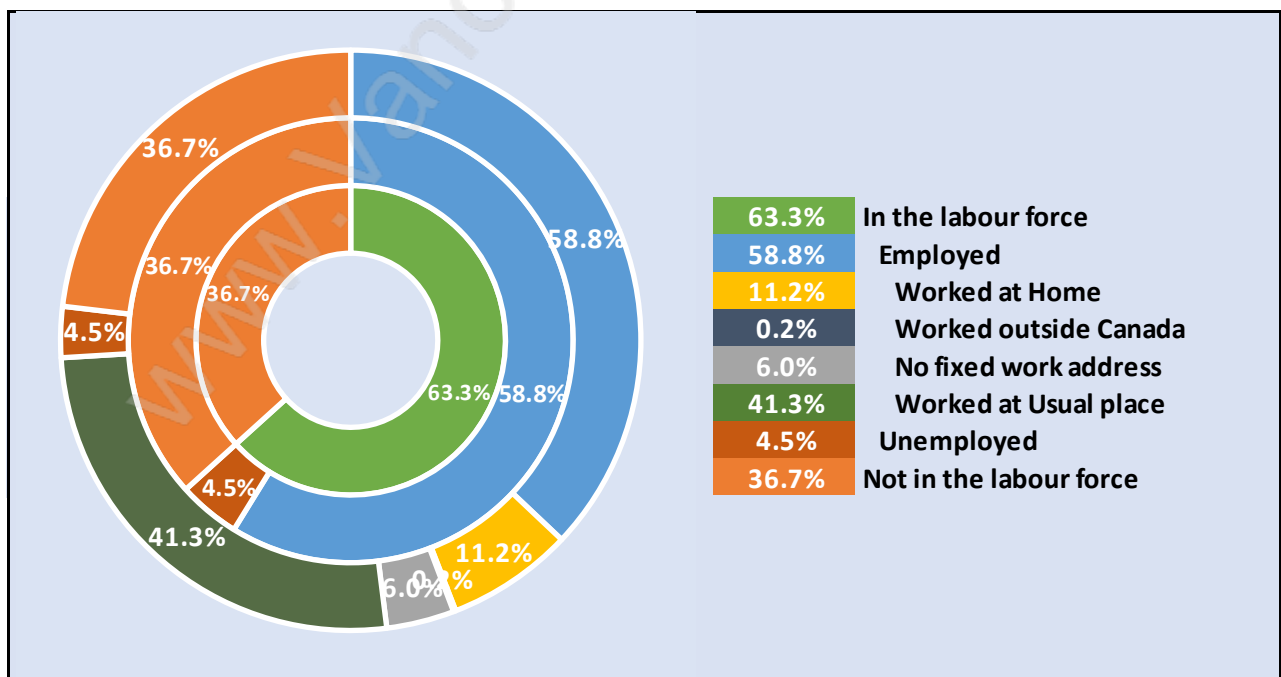

Families in Bayridge

Average Persons per Family - 3.2

Children at Home in Bayridge

Total Number of Children at Home - 357

Family Structure in Bayridge

Total Number of Families - 318 / Average Persons per Family - 3.2

Households by Household Size in Bayridge

Total Number of Households - 375

Dwellings in Bayridge

Population Age 15+ in Bayridge

Labour Force by Occupation in Bayridge

Labour Force Participation in Bayridge

Travel To Work in (from) Bayridge

Occupied Dwellings by Structure Type in Bayridge

Dominant Bulding Type - Houses

Private Dwellings by Period of Construction in Bayridge

Dominant Period of Construction - 1961-1980

Population by Religion in Bayridge