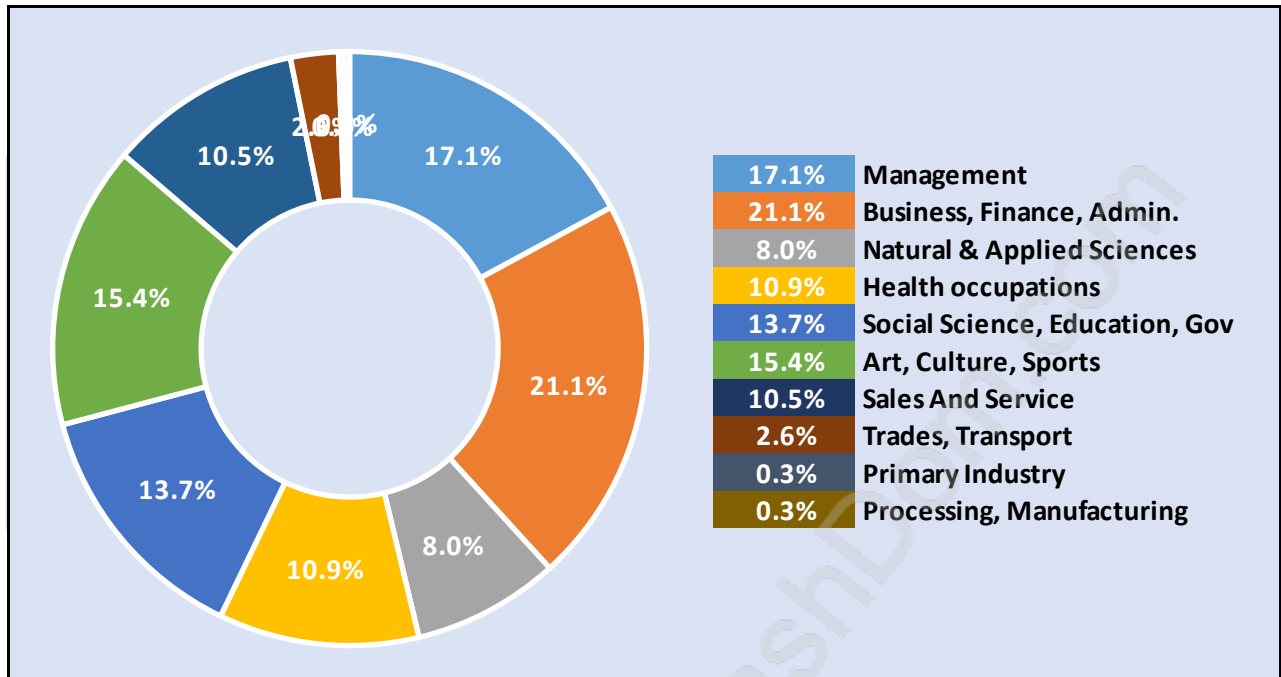

Households by Household Size in Bayridge

Total Number of Households - 375

Dwellings in Bayridge

Population Age 15+ in Bayridge

Labour Force by Occupation in Bayridge

Labour Force Participation in Bayridge

Travel To Work in (from) Bayridge