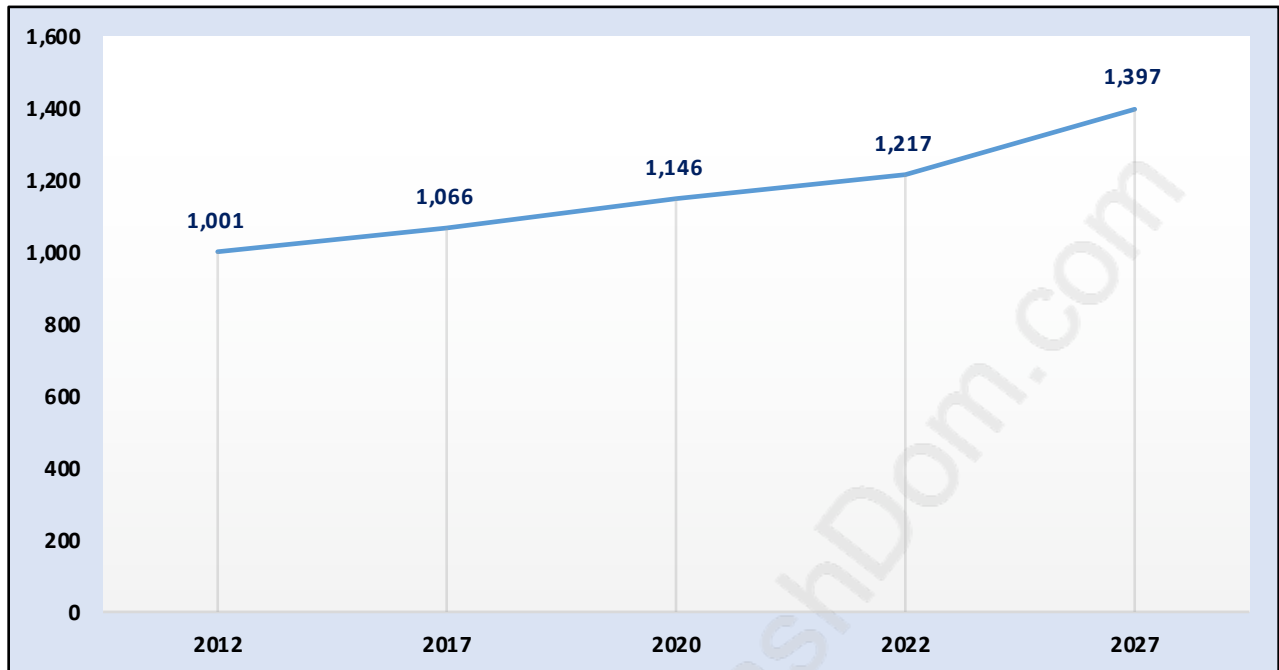

Bayridge

July 2018

Population Trends in Bayridge

Population by Age in Bayridge

Population Age 15+ by Income Status in Bayridge

Total Population Age 15 - 885

Households by Income in Bayridge

Total Number of Households - 375 / Average Household Income - \$228,148

Families in Bayridge

Average Persons per Family - 3.2

Children at Home in Bayridge

Total Number of Children at Home - 357

Family Structure in Bayridge

Total Number of Families - 318 / Average Persons per Family - 3.2