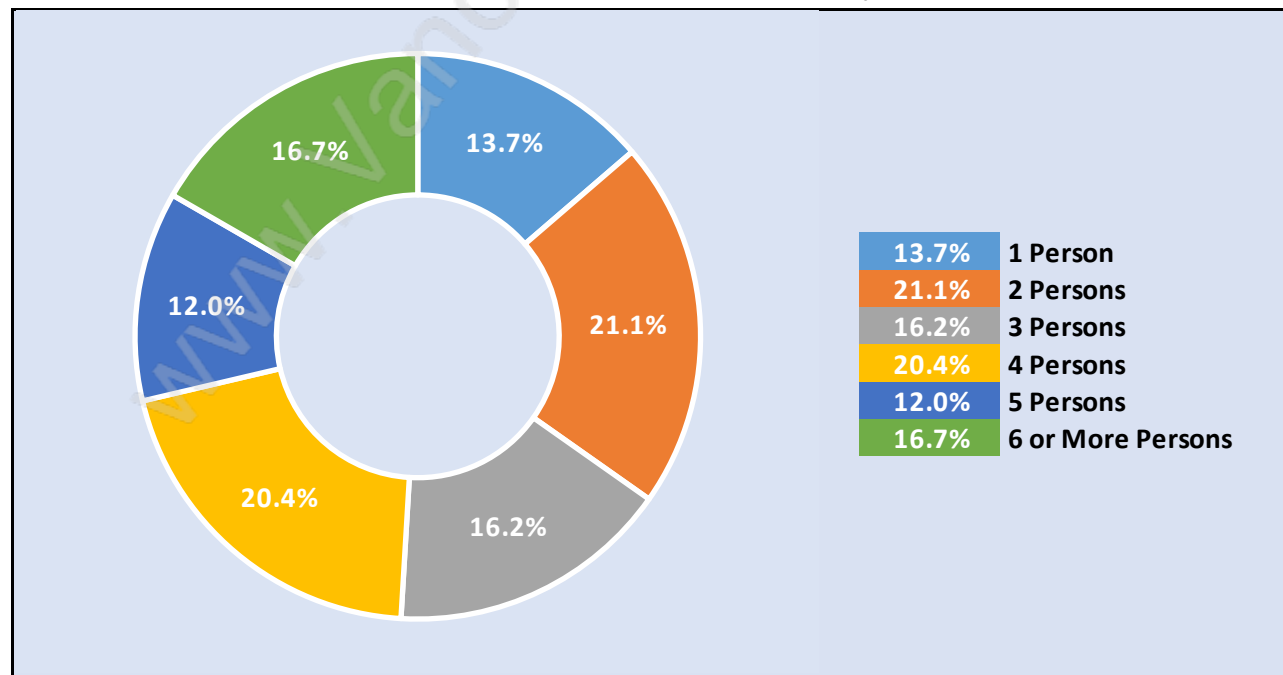

Bear Creek Green Timbers

Population Trends in Bear Creek Green Timbers

Population by Age in Bear Creek Green Timbers

Population Age 15+ by Income Status in Bear Creek Green Timbers

Total Population Age 15 - 27,328

Households by Income in Bear Creek Green Timbers

Total Number of Households - 8,966 / Average Household Income - \$102,720

Families in Bear Creek Green Timbers

Average Persons per Family - 4

Children at Home in Bear Creek Green Timbers

Total Number of Children at Home - 12,205

Family Structure in Bear Creek Green Timbers

Total Number of Families - 7,394 / Average Persons per Family - 4.

Households by Household Size in Bear Creek Green Timbers

Total Number of Households - 8,966

Dwellings in Bear Creek Green Timbers

Population Age 15+ in Bear Creek Green Timbers

Labour Force by Occupation in Bear Creek Green Timbers

Labour Force Participation in Bear Creek Green Timbers