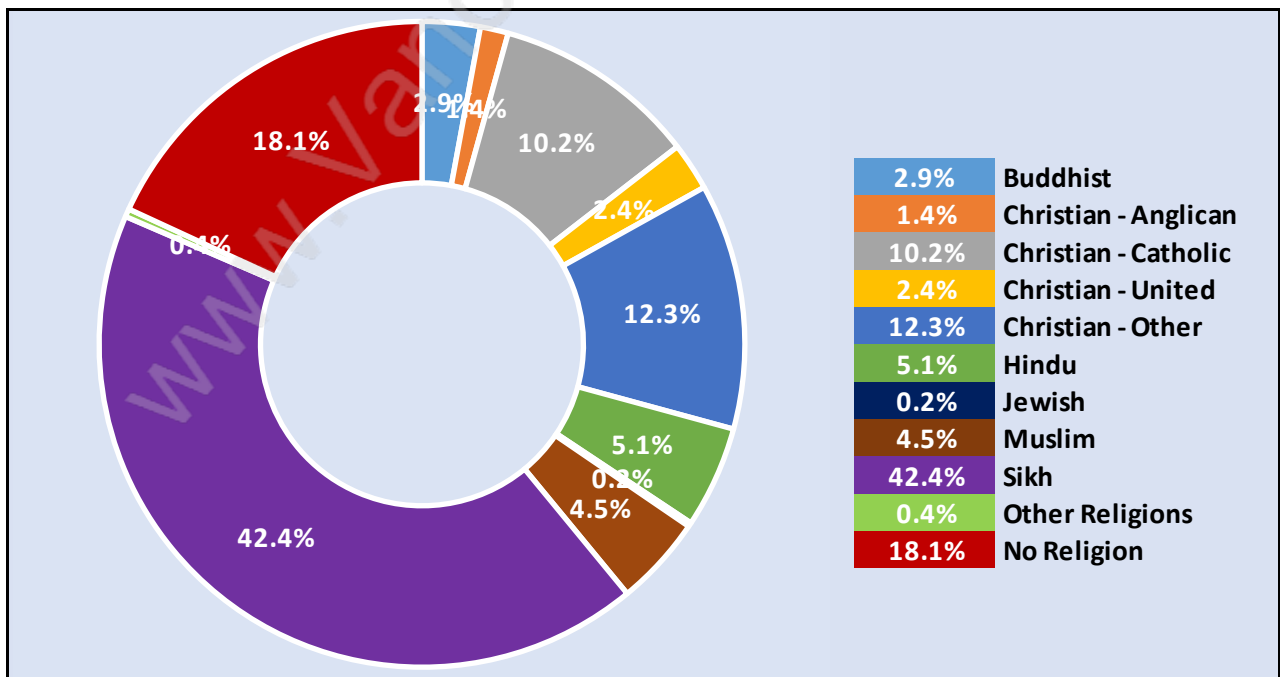

Bear Creek Green Timbers

Population Trends in Bear Creek Green Timbers

Population by Age in Bear Creek Green Timbers

Population Age 15+ by Income Status in Bear Creek Green Timbers

Total Population Age 15 - 27,328

Total Number of Households - 8,966

Dwellings in Bear Creek Green Timbers

Population Age 15+ in Bear Creek Green Timbers

Labour Force by Occupation in Bear Creek Green Timbers

Labour Force Participation in Bear Creek Green Timbers

Travel To Work in (from) Bear Creek Green Timbers

Occupied Dwellings by Structure Type in Bear Creek Green Timbers

Dominant Bulding Type - Apartment, building low and high rise

Private Dwellings by Period of Construction in Bear Creek Green

Timbers

Dominant Period of Construction - 1991-2000

Population by Religion in Bear Creek Green Timbers

Population by Home Languages in Bear Creek Green Timbers