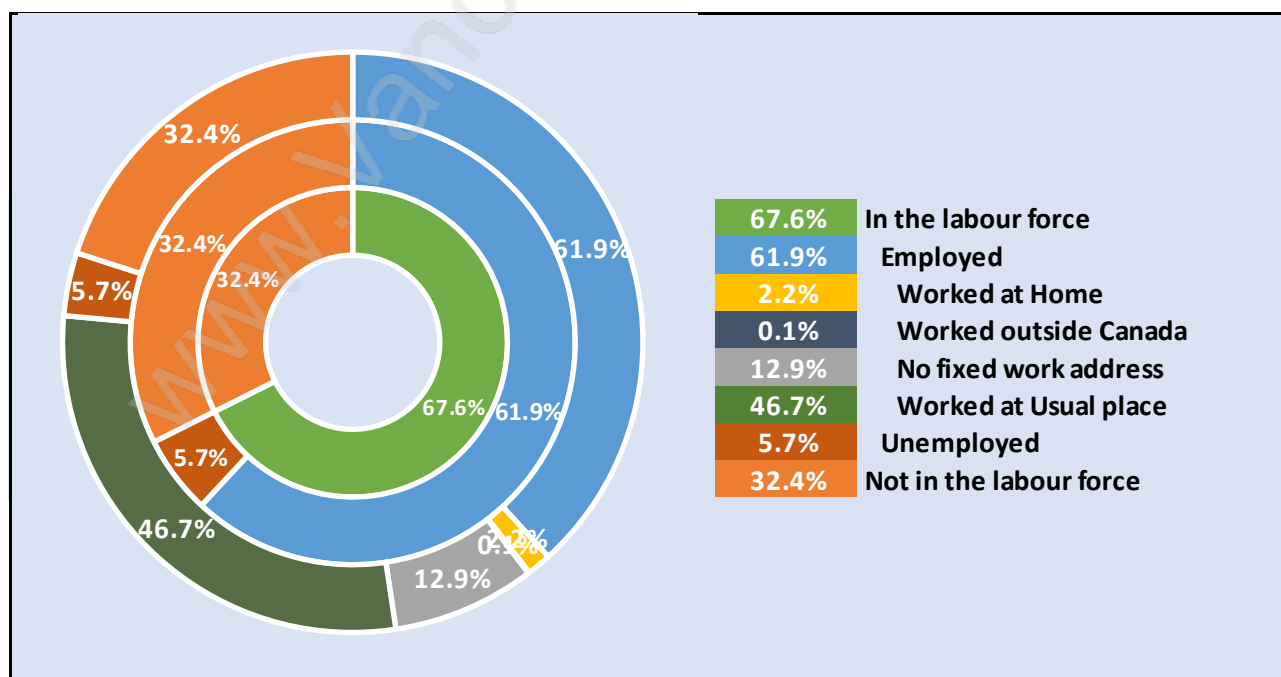

Bear Creek Green Timbers

Population Trends in Bear Creek Green Timbers

Population by Age in Bear Creek Green Timbers

Population Age 15+ by Income Status in Bear Creek Green Timbers

Total Population Age 15 - 27,328

Households by Income in Bear Creek Green Timbers

Total Number of Households - 8,966 / Average Household Income - \$102,720

Families in Bear Creek Green Timbers

Average Persons per Family - 4

Children at Home in Bear Creek Green Timbers

Total Number of Children at Home - 12,205

Family Structure in Bear Creek Green Timbers

Total Number of Families - 7,394 / Average Persons per Family - 4.

Households by Household Size in Bear Creek Green Timbers

Total Number of Households - 8,966

Dwellings in Bear Creek Green Timbers

Population Age 15+ in Bear Creek Green Timbers

Labour Force by Occupation in Bear Creek Green Timbers

Labour Force Participation in Bear Creek Green Timbers