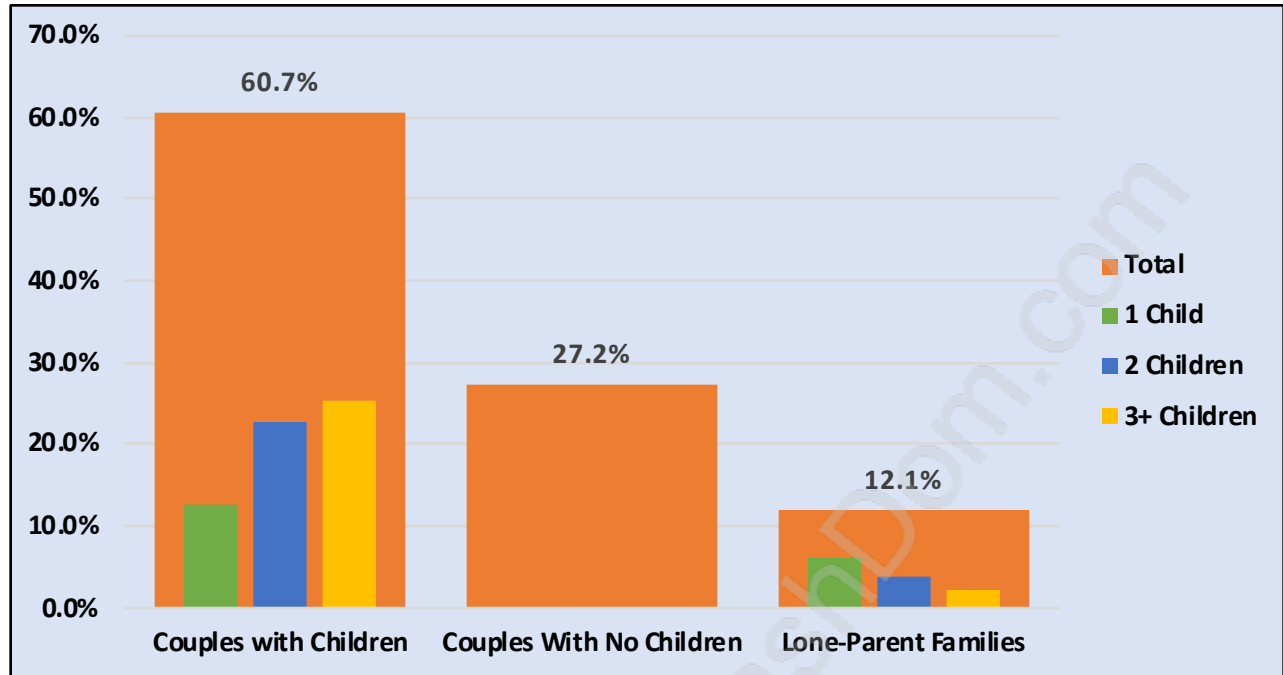

Bear Creek Green Timbers

Population Trends in Bear Creek Green Timbers

Population by Age in Bear Creek Green Timbers

Population Age 15+ by Income Status in Bear Creek Green Timbers

Total Population Age 15 - 27,328

Households by Income in Bear Creek Green Timbers

Total Number of Households - 8,966 / Average Household Income - \$102,720

Families in Bear Creek Green Timbers

Average Persons per Family - 4

Children at Home in Bear Creek Green Timbers

Total Number of Children at Home - 12,205

Family Structure in Bear Creek Green Timbers

Total Number of Families - 7,394 / Average Persons per Family - 4.

Households by Household Size in Bear Creek Green Timbers