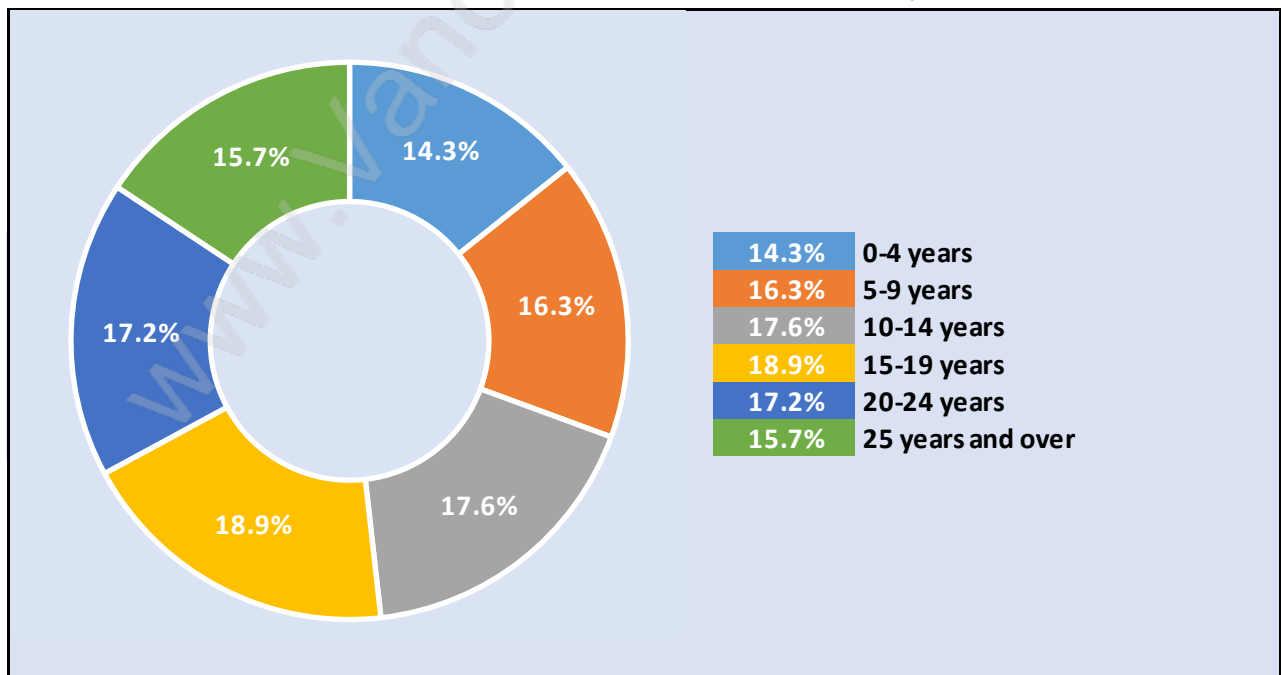

Bear Creek Green Timbers

Population Trends in Bear Creek Green Timbers

Population by Age in Bear Creek Green Timbers

Population Age 15+ by Income Status in Bear Creek Green Timbers

Total Population Age 15 - 27,328

Households by Income in Bear Creek Green Timbers

Total Number of Households - 8,966 / Average Household Income - \$102,720

Families in Bear Creek Green Timbers

Average Persons per Family - 4

Children at Home in Bear Creek Green Timbers

Total Number of Children at Home - 12,205

Family Structure in Bear Creek Green Timbers

Total Number of Families - 7,394 / Average Persons per Family - 4.

Households by Household Size in Bear Creek Green Timbers

Total Number of Households - 8,966

Dwellings in Bear Creek Green Timbers

Population Age 15+ in Bear Creek Green Timbers

Labour Force by Occupation in Bear Creek Green Timbers

Labour Force Participation in Bear Creek Green Timbers