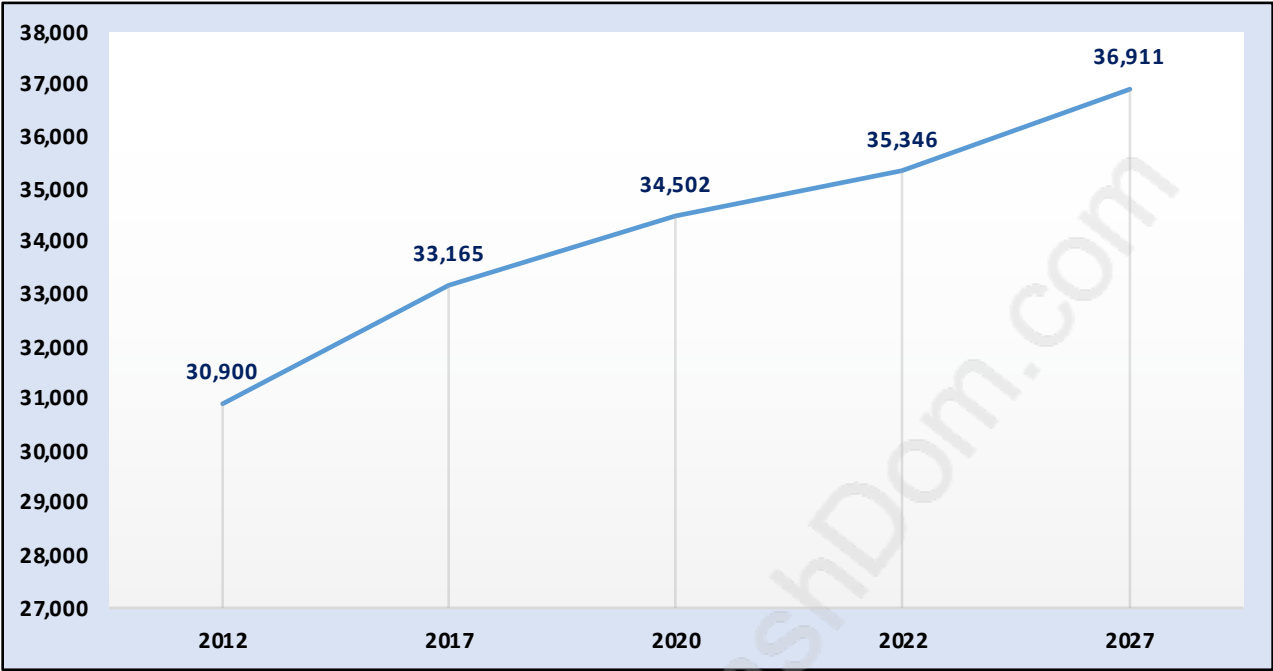

Bear Creek Green Timbers

Population Trends in Bear Creek Green Timbers

Population by Age in Bear Creek Green Timbers

Population Age 15+ by Income Status in Bear Creek Green Timbers

Total Population Age 15 - 27,328

Households by Income in Bear Creek Green Timbers

Total Number of Households - 8,966 / Average Household Income - \$102,720

Families in Bear Creek Green Timbers

Average Persons per Family - 4

Children at Home in Bear Creek Green Timbers

Total Number of Children at Home - 12,205

Family Structure in Bear Creek Green Timbers

Total Number of Families - 7,394 / Average Persons per Family - 4.

Households by Household Size in Bear Creek Green Timbers