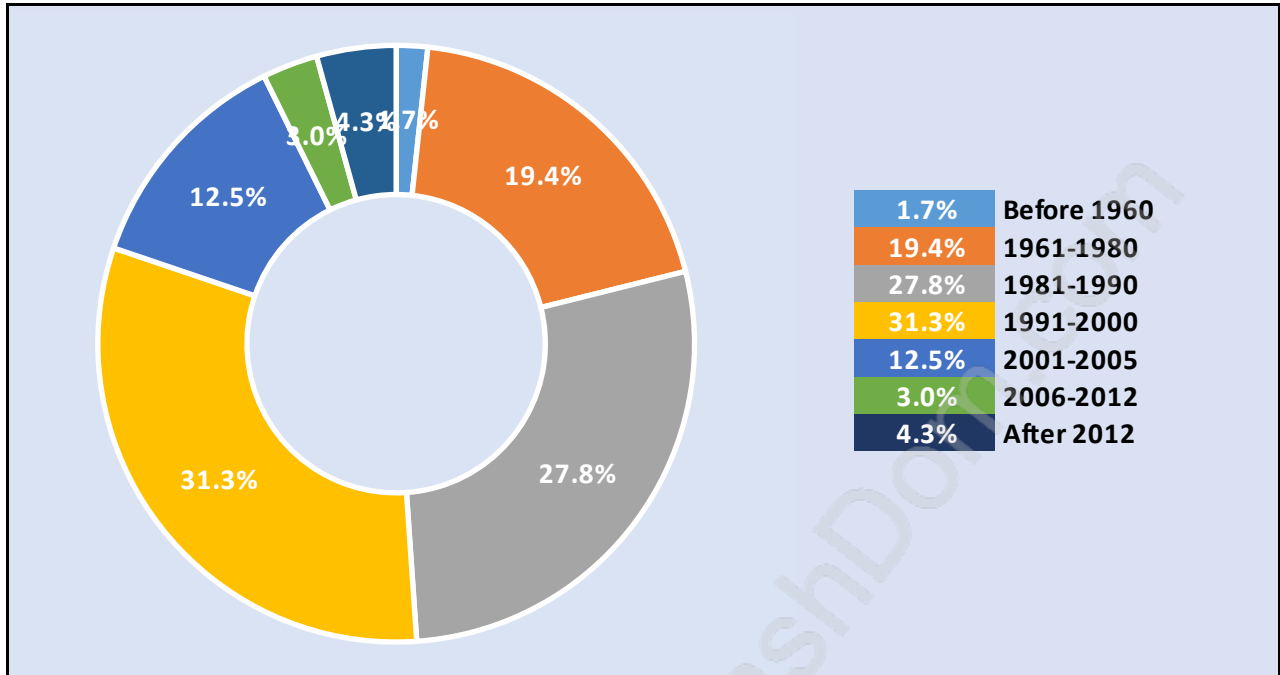

Bear Creek Green Timbers

Population Trends in Bear Creek Green Timbers

Population by Age in Bear Creek Green Timbers

Population Age 15+ by Income Status in Bear Creek Green Timbers

Total Population Age 15 - 27,328

Total Number of Households - 8,966

Dwellings in Bear Creek Green Timbers

Population Age 15+ in Bear Creek Green Timbers

Labour Force by Occupation in Bear Creek Green Timbers

Labour Force Participation in Bear Creek Green Timbers

Travel To Work in (from) Bear Creek Green Timbers

Occupied Dwellings by Structure Type in Bear Creek Green Timbers

Dominant Bulding Type - Apartment, building low and high rise

Private Dwellings by Period of Construction in Bear Creek Green

Timbers

Dominant Period of Construction - 1991-2000

Population by Religion in Bear Creek Green Timbers

Population by Home Languages in Bear Creek Green Timbers