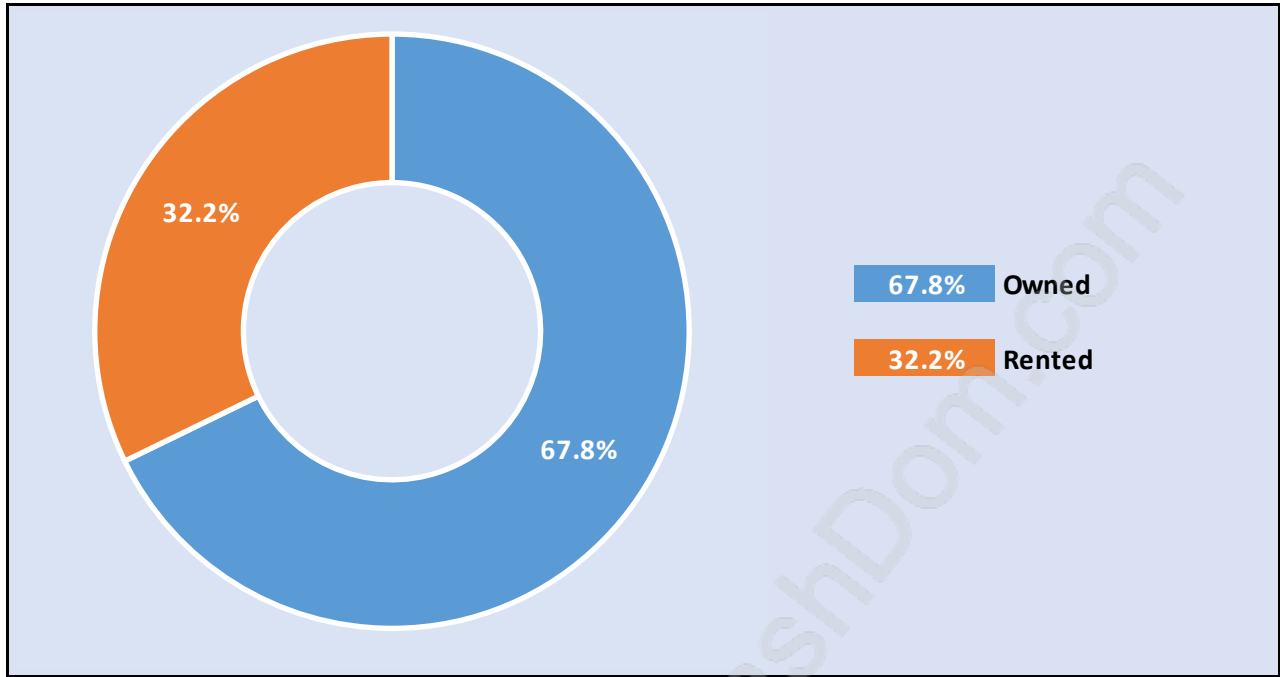

Bear Creek Green Timbers

Population Trends in Bear Creek Green Timbers

Population by Age in Bear Creek Green Timbers

Population Age 15+ by Income Status in Bear Creek Green Timbers

Total Population Age 15 - 27,328

Households by Income in Bear Creek Green Timbers

Total Number of Households - 8,966 / Average Household Income - \$102,720

Families in Bear Creek Green Timbers

Average Persons per Family - 4

Children at Home in Bear Creek Green Timbers

Total Number of Children at Home - 12,205

Family Structure in Bear Creek Green Timbers

Total Number of Families - 7,394 / Average Persons per Family - 4.

Households by Household Size in Bear Creek Green Timbers

Total Number of Households - 8,966

Dwellings in Bear Creek Green Timbers

Population Age 15+ in Bear Creek Green Timbers

Labour Force by Occupation in Bear Creek Green Timbers

Labour Force Participation in Bear Creek Green Timbers