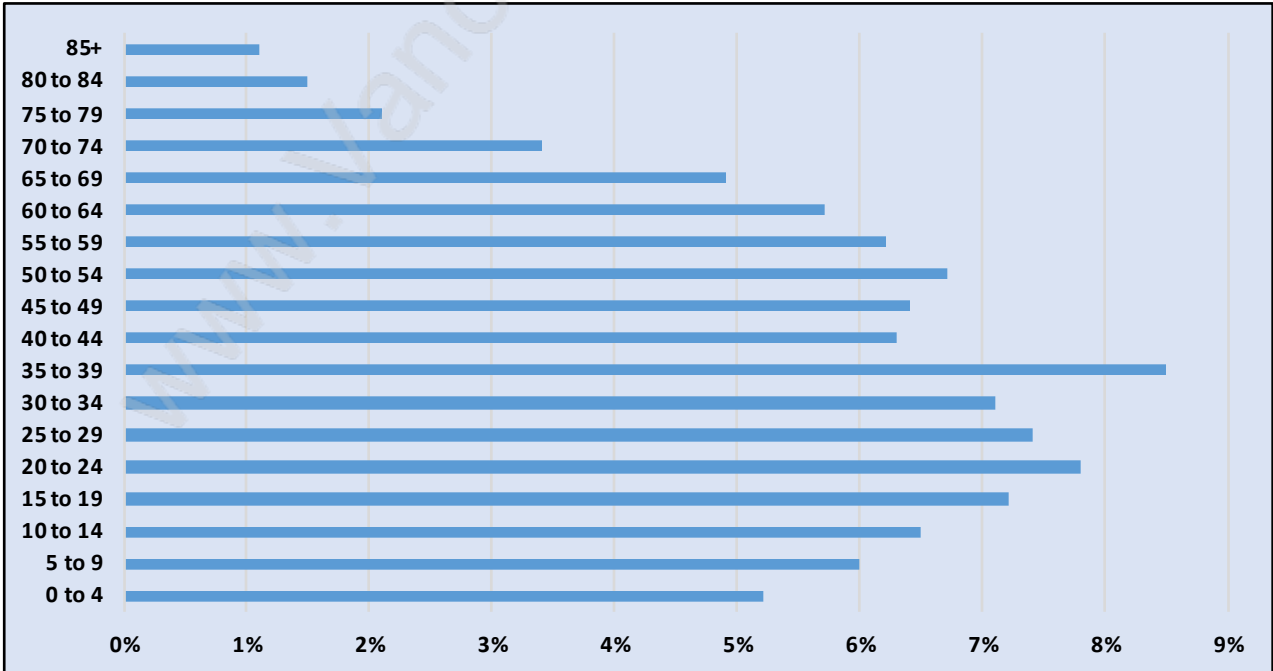

Bear Creek Green Timbers

Population Trends in Bear Creek Green Timbers

Population by Age in Bear Creek Green Timbers

Population Age 15+ by Income Status in Bear Creek Green Timbers

Total Population Age 15 - 27,328

Households by Income in Bear Creek Green Timbers

Total Number of Households - 8,966 / Average Household Income - \$102,720

Families in Bear Creek Green Timbers

Average Persons per Family - 4

Children at Home in Bear Creek Green Timbers

Total Number of Children at Home - 12,205

Family Structure in Bear Creek Green Timbers

Total Number of Families - 7,394 / Average Persons per Family - 4.

Households by Household Size in Bear Creek Green Timbers