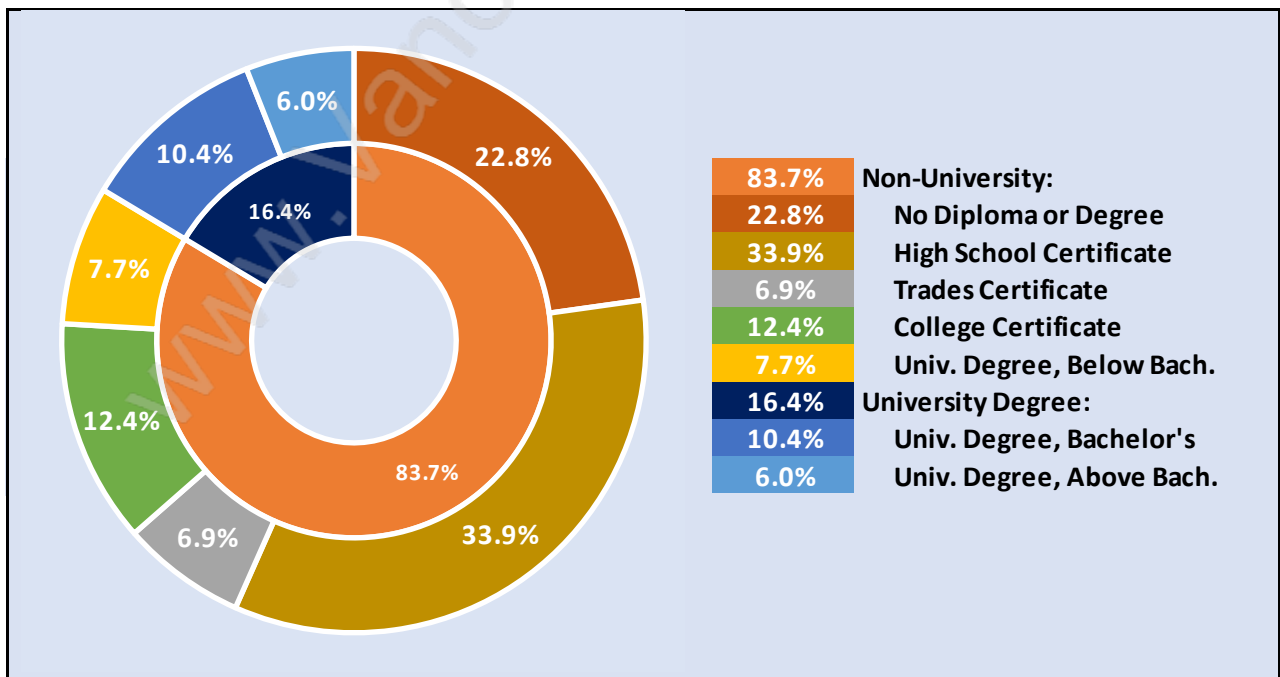

Bear Creek Green Timbers

Population Trends in Bear Creek Green Timbers

Population by Age in Bear Creek Green Timbers

Population Age 15+ by Income Status in Bear Creek Green Timbers

Total Population Age 15 - 27,328

Households by Income in Bear Creek Green Timbers

Total Number of Households - 8,966 / Average Household Income - \$102,720

Families in Bear Creek Green Timbers

Average Persons per Family - 4

Children at Home in Bear Creek Green Timbers

Total Number of Children at Home - 12,205

Family Structure in Bear Creek Green Timbers

Total Number of Families - 7,394 / Average Persons per Family - 4.

Households by Household Size in Bear Creek Green Timbers

Total Number of Households - 8,966

Dwellings in Bear Creek Green Timbers

Population Age 15+ in Bear Creek Green Timbers

Labour Force by Occupation in Bear Creek Green Timbers

Labour Force Participation in Bear Creek Green Timbers