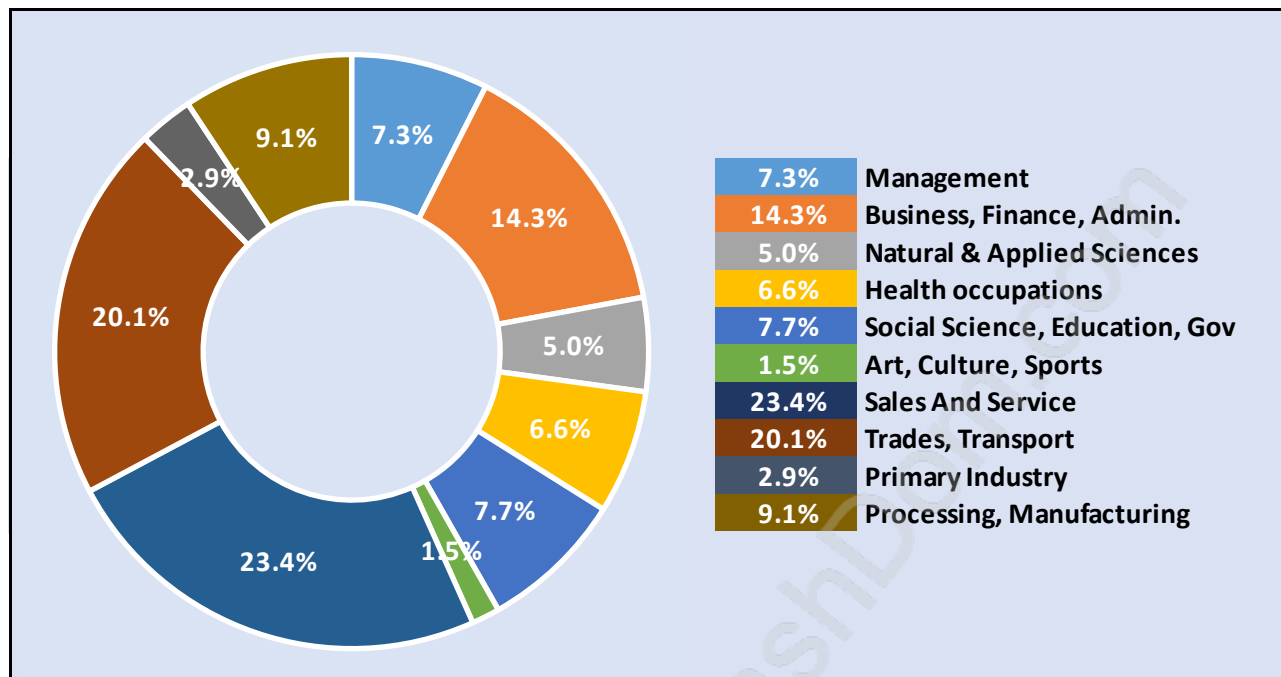

Bear Creek Green Timbers

Population Trends in Bear Creek Green Timbers

Population by Age in Bear Creek Green Timbers

Population Age 15+ by Income Status in Bear Creek Green Timbers

Total Population Age 15 - 27,328

Total Number of Children at Home - 12,205

Family Structure in Bear Creek Green Timbers

Total Number of Families - 7,394 / Average Persons per Family - 4.

Households by Household Size in Bear Creek Green Timbers

Total Number of Households - 8,966

Dwellings in Bear Creek Green Timbers

Population Age 15+ in Bear Creek Green Timbers

Labour Force by Occupation in Bear Creek Green Timbers

Labour Force Participation in Bear Creek Green Timbers