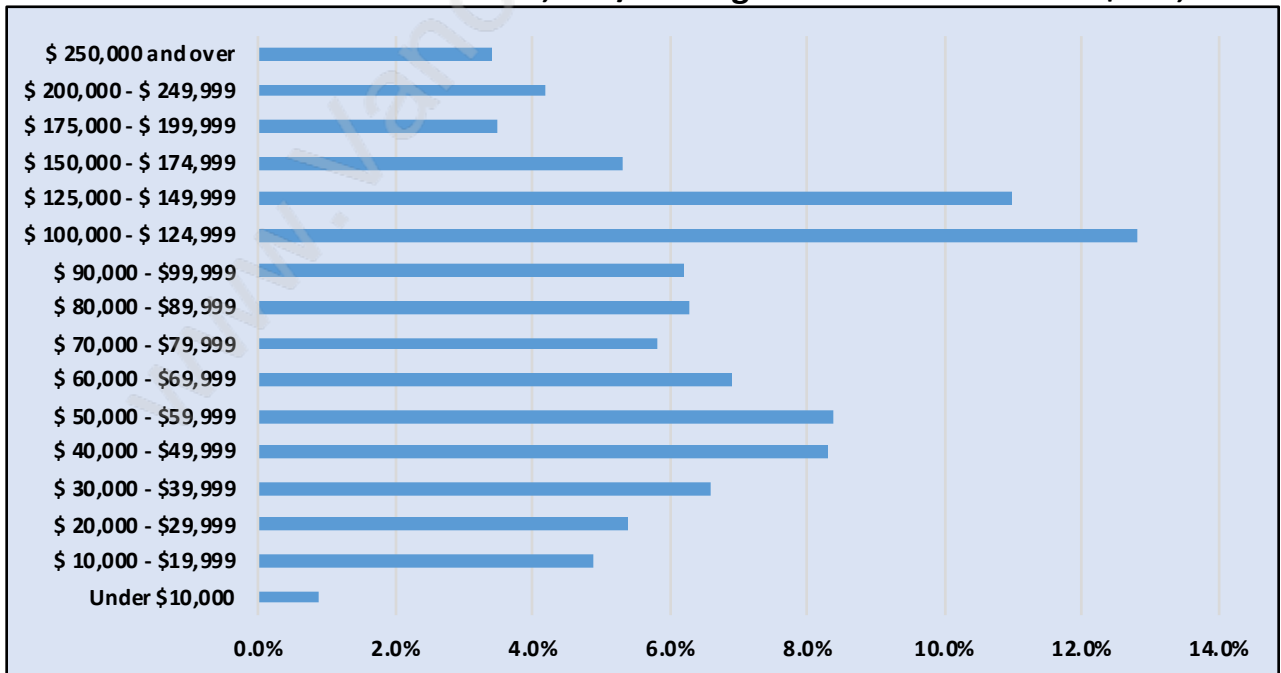

Bear Creek Green Timbers

Population Trends in Bear Creek Green Timbers

Population by Age in Bear Creek Green Timbers

Population Age 15+ by Income Status in Bear Creek Green Timbers

Total Population Age 15 - 27,328

Households by Income in Bear Creek Green Timbers

Total Number of Households - 8,966 / Average Household Income - \$102,720

Families in Bear Creek Green Timbers

Average Persons per Family - 4

Children at Home in Bear Creek Green Timbers

Total Number of Children at Home - 12,205

Family Structure in Bear Creek Green Timbers

Total Number of Families - 7,394 / Average Persons per Family - 4.

Households by Household Size in Bear Creek Green Timbers