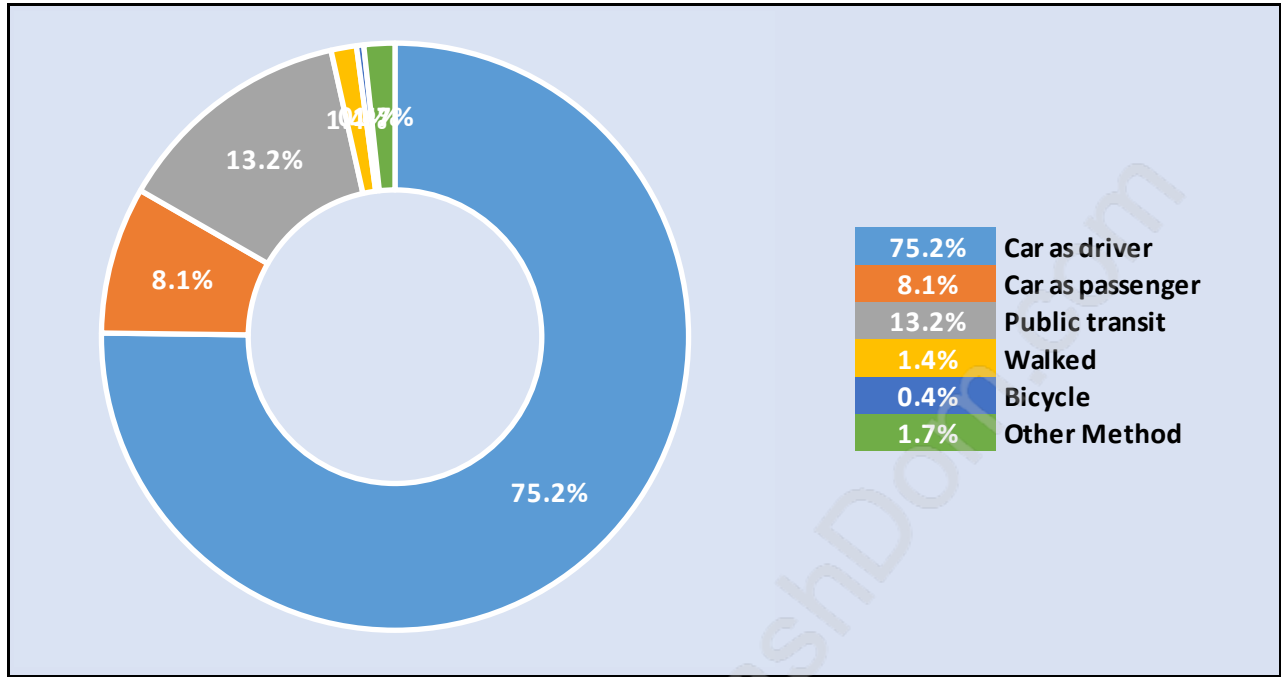

Travel To Work in (from) Bear Creek Green Timbers