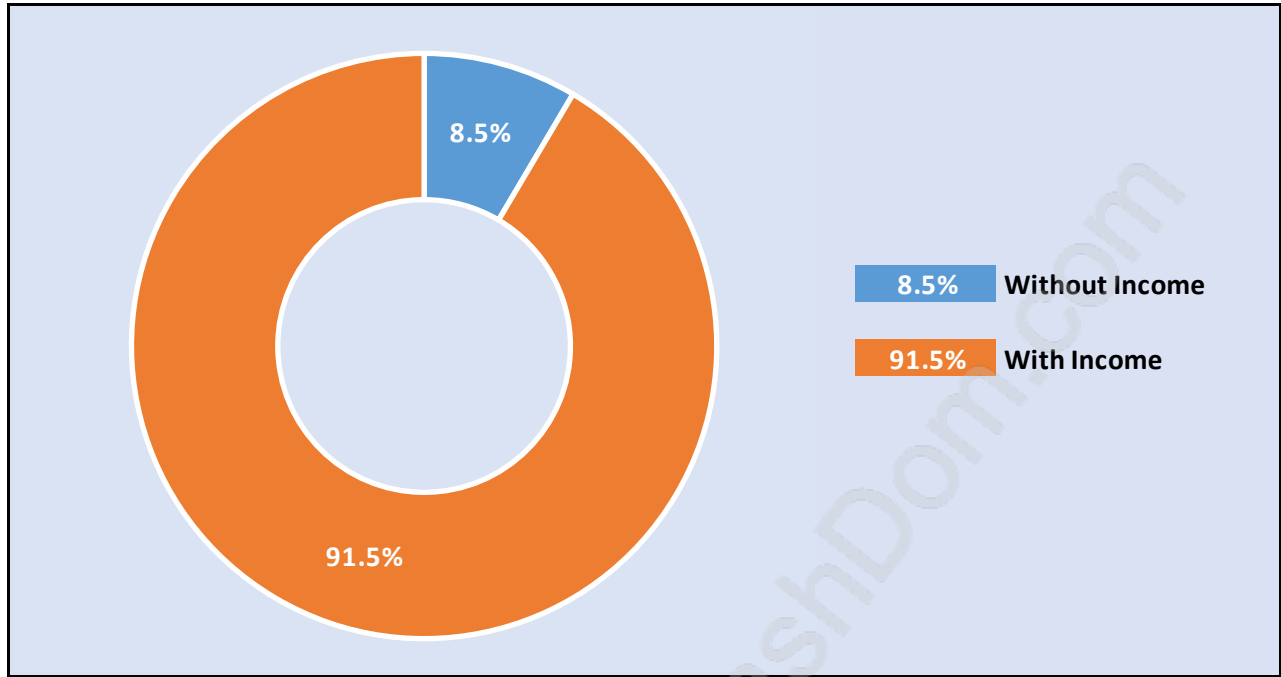

Bear Creek Green Timbers

Population Trends in Bear Creek Green Timbers

Population by Age in Bear Creek Green Timbers

Population Age 15+ by Income Status in Bear Creek Green Timbers

Total Population Age 15 - 27,328

Households by Income in Bear Creek Green Timbers

Total Number of Households - 8,966 / Average Household Income - \$102,720

Families in Bear Creek Green Timbers

Average Persons per Family - 4

Children at Home in Bear Creek Green Timbers

Total Number of Children at Home - 12,205

Family Structure in Bear Creek Green Timbers

Total Number of Families - 7,394 / Average Persons per Family - 4.

Households by Household Size in Bear Creek Green Timbers