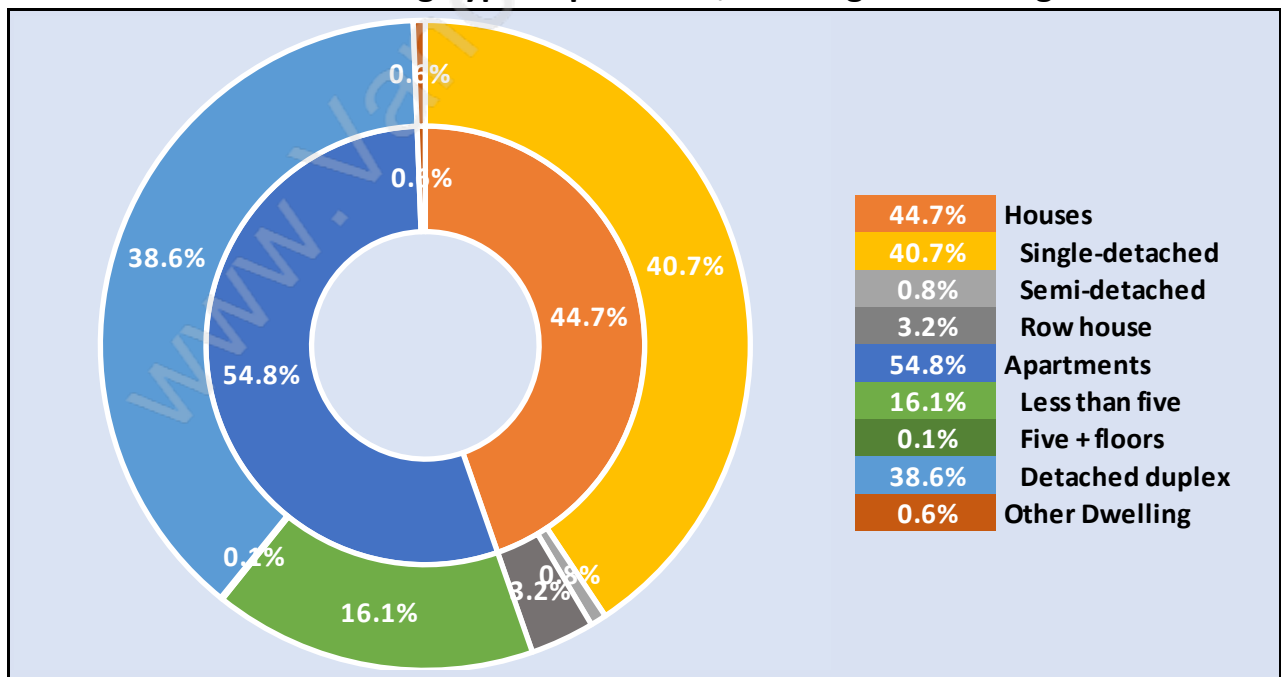

Households by Income in Bear Creek Green Timbers

Total Number of Households - 8,966 / Average Household Income - \$102,720

Families in Bear Creek Green Timbers

Average Persons per Family - 4

Children at Home in Bear Creek Green Timbers

Total Number of Children at Home - 12,205

Family Structure in Bear Creek Green Timbers

Total Number of Families - 7,394 / Average Persons per Family - 4.

Households by Household Size in Bear Creek Green Timbers

Total Number of Households - 8,966

Dwellings in Bear Creek Green Timbers

Population Age 15+ in Bear Creek Green Timbers

Labour Force by Occupation in Bear Creek Green Timbers

Labour Force Participation in Bear Creek Green Timbers

Travel To Work in (from) Bear Creek Green Timbers

Occupied Dwellings by Structure Type in Bear Creek Green Timbers

Dominant Bulding Type - Apartment, building low and high rise

Private Dwellings by Period of Construction in Bear Creek Green