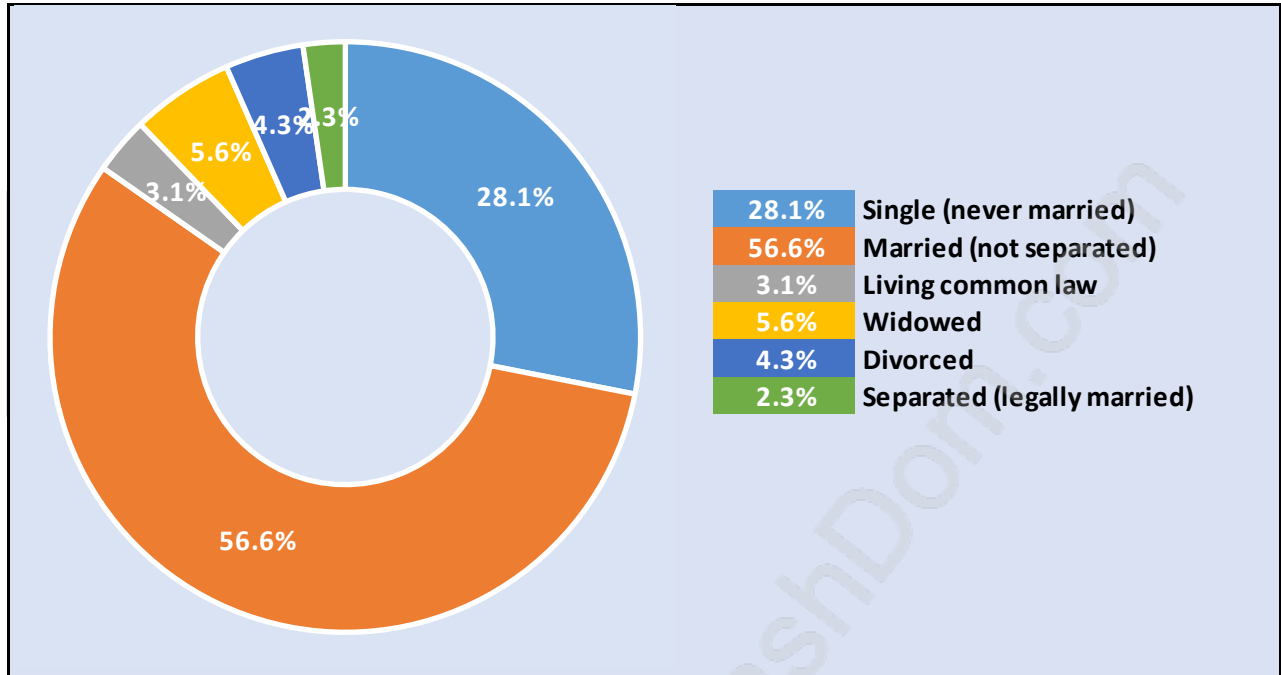

Bear Creek Green Timbers

Population Trends in Bear Creek Green Timbers

Population by Age in Bear Creek Green Timbers

Population Age 15+ by Income Status in Bear Creek Green Timbers

Total Population Age 15 - 27,328

Households by Income in Bear Creek Green Timbers

Total Number of Households - 8,966 / Average Household Income - \$102,720

Families in Bear Creek Green Timbers

Average Persons per Family - 4

Children at Home in Bear Creek Green Timbers

Total Number of Children at Home - 12,205

Family Structure in Bear Creek Green Timbers

Total Number of Families - 7,394 / Average Persons per Family - 4.

Households by Household Size in Bear Creek Green Timbers

Total Number of Households - 8,966

Dwellings in Bear Creek Green Timbers

Population Age 15+ in Bear Creek Green Timbers

Labour Force by Occupation in Bear Creek Green Timbers

Labour Force Participation in Bear Creek Green Timbers