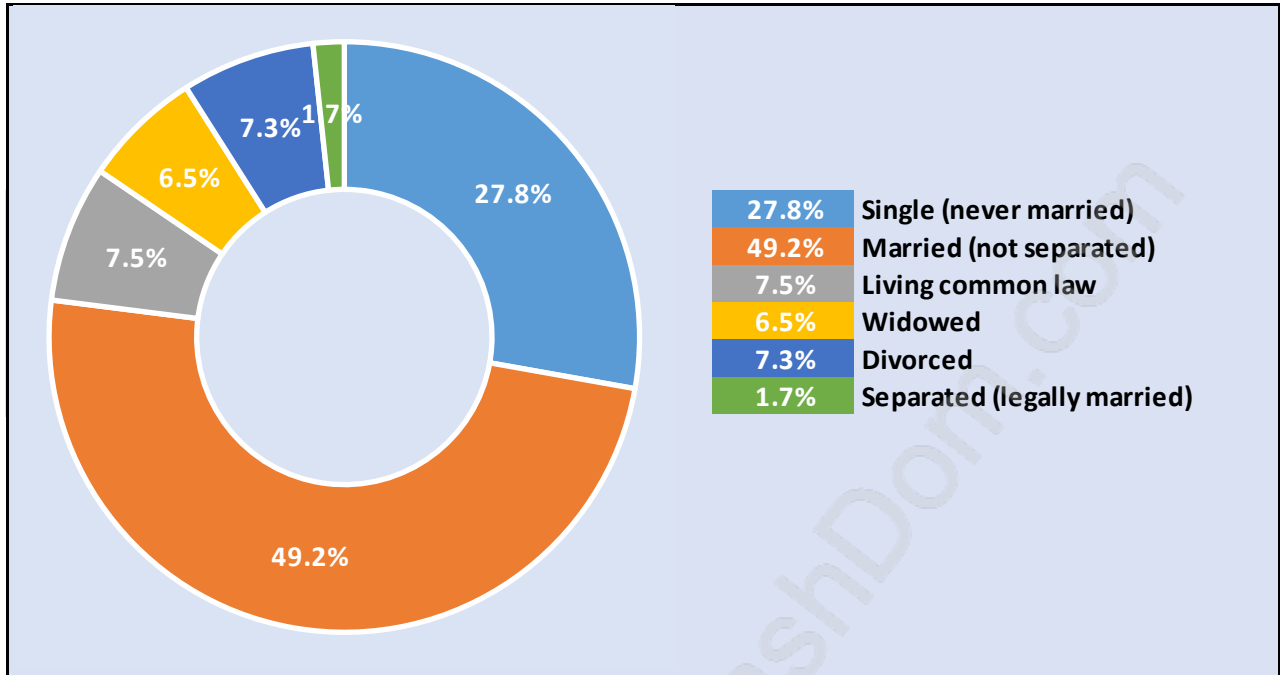

Big Bend

Population Trends in Big Bend

Population by Age in Big Bend

Population Age 15+ by Income Status in Big Bend

Total Population Age 15 - 910

Households by Income in Big Bend

Total Number of Households - 343 / Average Household Income - \$92,702

Families in Big Bend

Average Persons per Family - 2.8

Children at Home in Big Bend

Total Number of Children at Home - 242

Family Structure in Big Bend

Total Number of Families - 237 / Average Persons per Family - 2.8

Households by Household Size in Big Bend

Total Number of Households - 343

Dwellings in Big Bend

Population Age 15+ in Big Bend

Labour Force by Occupation in Big Bend

Labour Force Participation in Big Bend

Travel To Work in (from) Big Bend