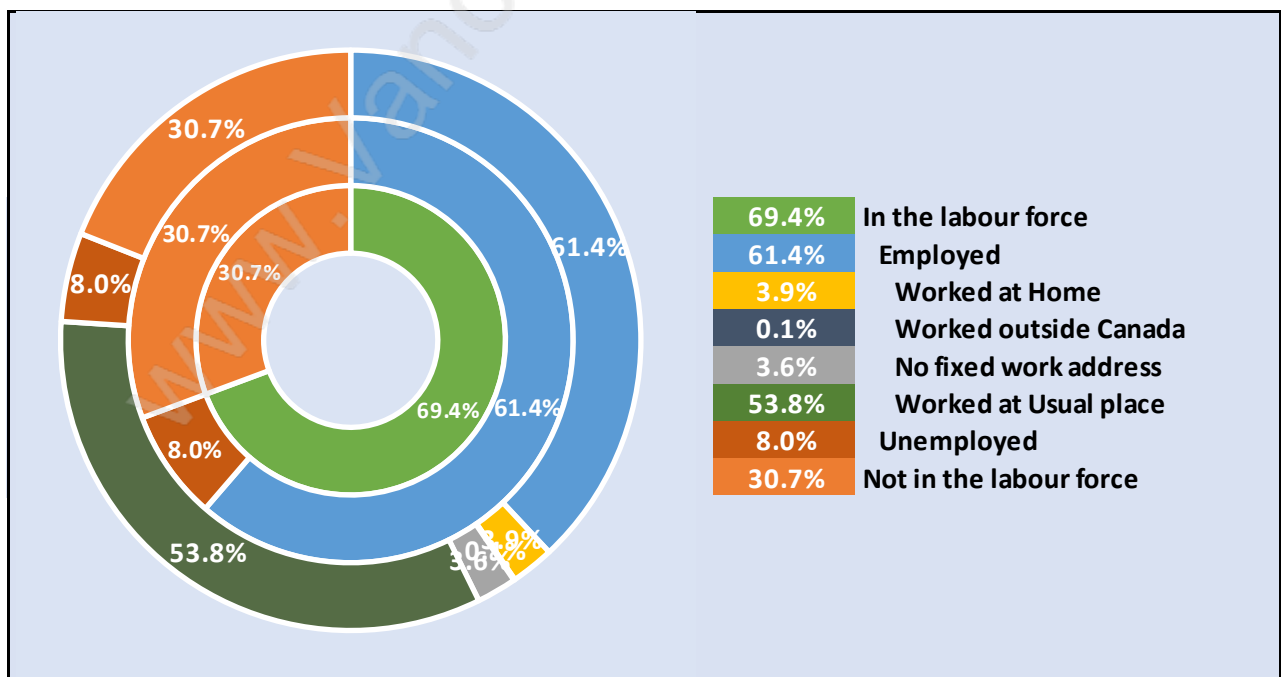

Households by Household Size in Big Bend

Total Number of Households - 343

Dwellings in Big Bend

Population Age 15+ in Big Bend

Labour Force by Occupation in Big Bend

Labour Force Participation in Big Bend

Travel To Work in (from) Big Bend

Occupied Dwellings by Structure Type in Big Bend

Dominant Bulding Type - Houses

Private Dwellings by Period of Construction in Big Bend

Dominant Period of Construction - 1961-1980

Population by Religion in Big Bend