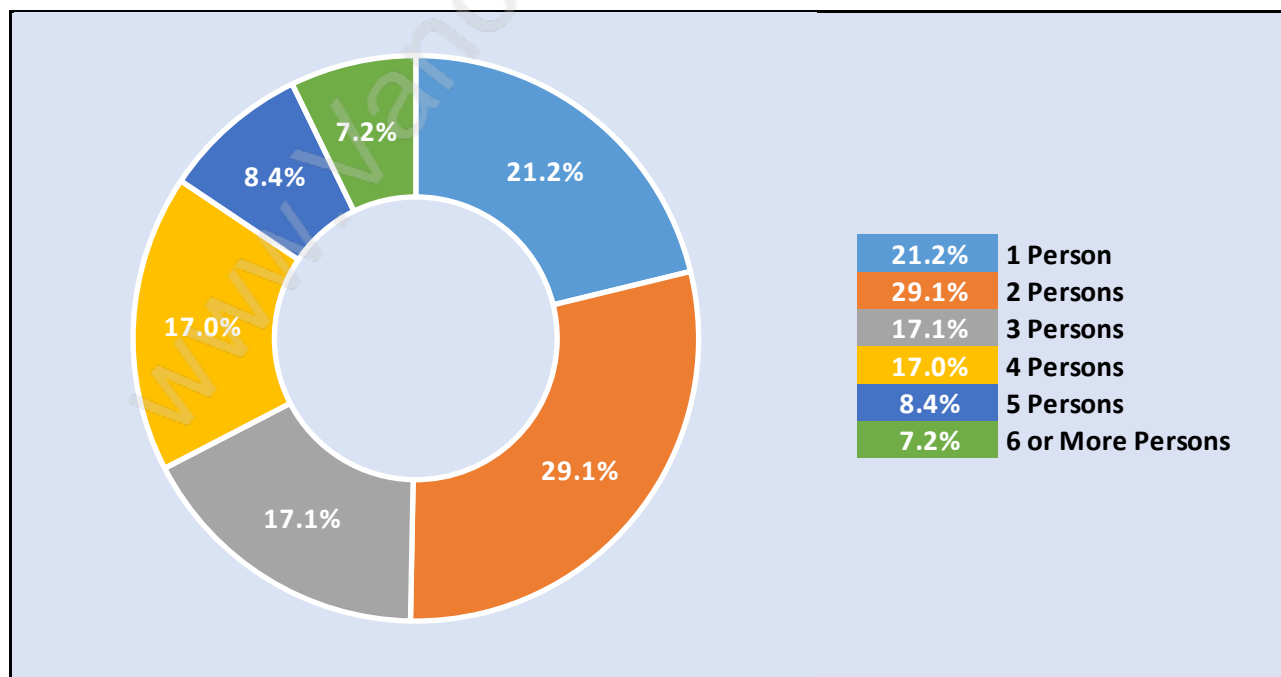

Big Bend

Population Trends in Big Bend

Population by Age in Big Bend

Population Age 15+ by Income Status in Big Bend

Total Population Age 15 - 910

Households by Income in Big Bend

Total Number of Households - 343 / Average Household Income - \$92,702

Families in Big Bend

Average Persons per Family - 2.8

Children at Home in Big Bend

Total Number of Children at Home - 242

Family Structure in Big Bend

Total Number of Families - 237 / Average Persons per Family - 2.8

Households by Household Size in Big Bend

Total Number of Households - 343

Dwellings in Big Bend

Population Age 15+ in Big Bend

Labour Force by Occupation in Big Bend

Labour Force Participation in Big Bend

Travel To Work in (from) Big Bend