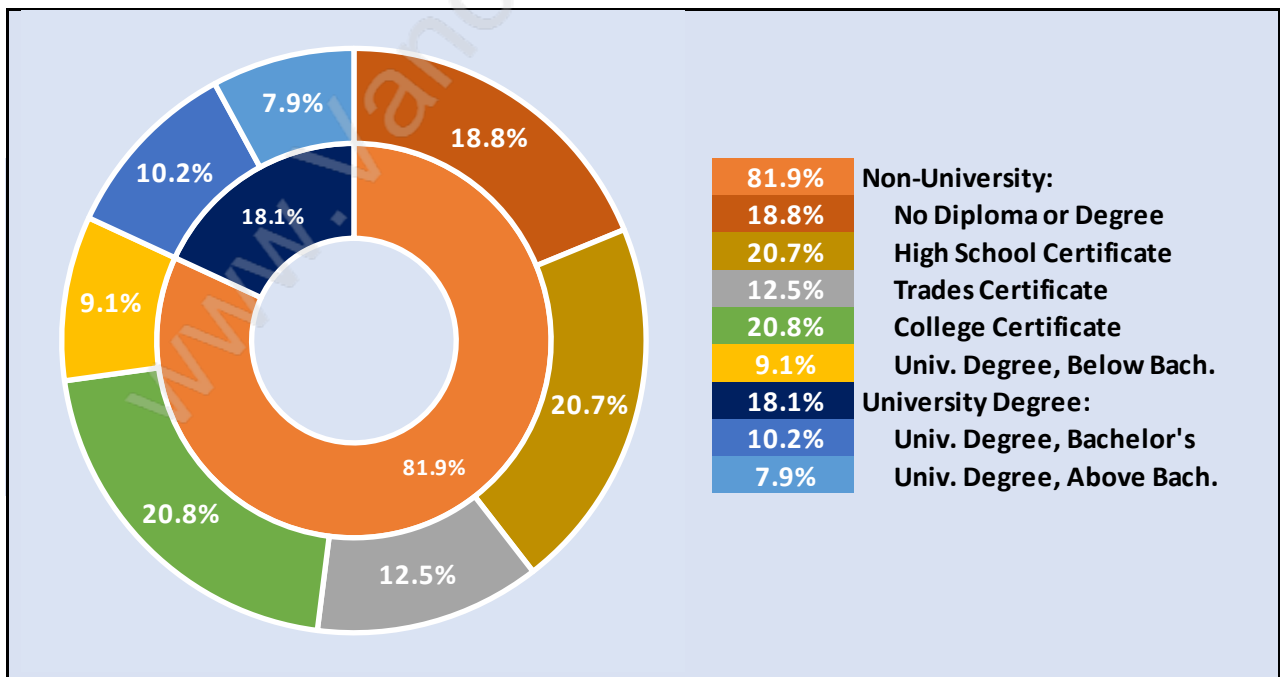

Households by Household Size in Big Bend

Total Number of Households - 343

Dwellings in Big Bend

Population Age 15+ in Big Bend

Labour Force by Occupation in Big Bend

Labour Force Participation in Big Bend

Travel To Work in (from) Big Bend

Occupied Dwellings by Structure Type in Big Bend

Dominant Bulding Type - Houses

Private Dwellings by Period of Construction in Big Bend

Dominant Period of Construction - 1961-1980

Population by Religion in Big Bend