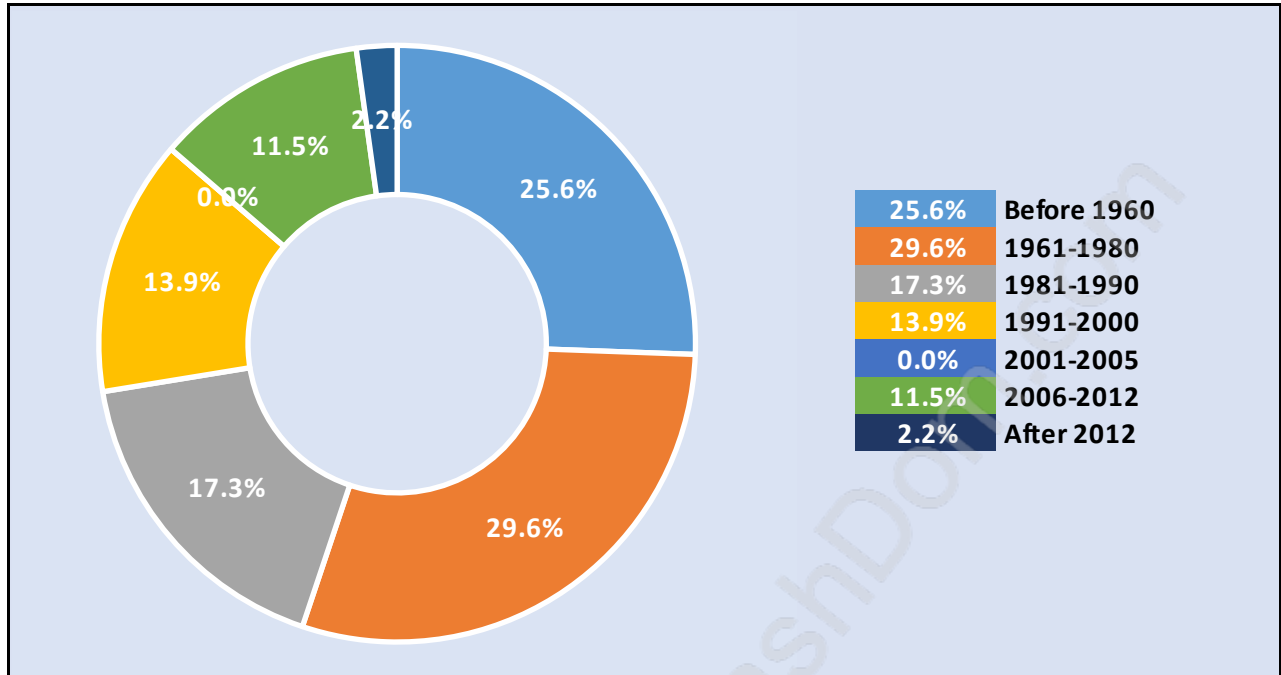

Big Bend

Population Trends in Big Bend

Population by Age in Big Bend

Population Age 15+ by Income Status in Big Bend

Total Population Age 15 - 910

Households by Income in Big Bend

Total Number of Households - 343 / Average Household Income - \$92,702

Households by Household Size in Big Bend

Total Number of Households - 343

Dwellings in Big Bend

Population Age 15+ in Big Bend

Labour Force by Occupation in Big Bend

Labour Force Participation in Big Bend

Travel To Work in (from) Big Bend

Occupied Dwellings by Structure Type in Big Bend

Dominant Bulding Type - Houses

Private Dwellings by Period of Construction in Big Bend

Dominant Period of Construction - 1961-1980

Population by Religion in Big Bend