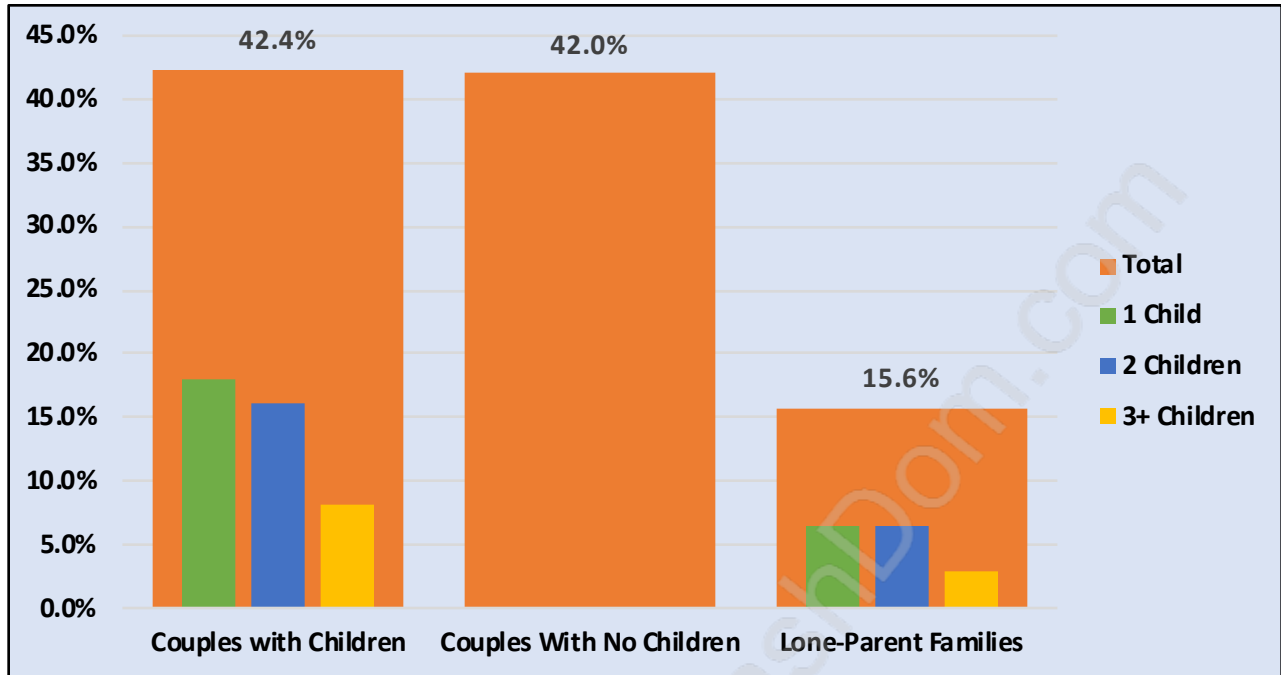

Big Bend

Population Trends in Big Bend

Population by Age in Big Bend

Population Age 15+ by Income Status in Big Bend

Total Population Age 15 - 910

Households by Income in Big Bend

Total Number of Households - 343 / Average Household Income - \$92,702

Families in Big Bend

Average Persons per Family - 2.8

Children at Home in Big Bend

Total Number of Children at Home - 242

Family Structure in Big Bend

Total Number of Families - 237 / Average Persons per Family - 2.8

Households by Household Size in Big Bend

Total Number of Households - 343

Dwellings in Big Bend

Population Age 15+ in Big Bend

Labour Force by Occupation in Big Bend

Labour Force Participation in Big Bend

Travel To Work in (from) Big Bend