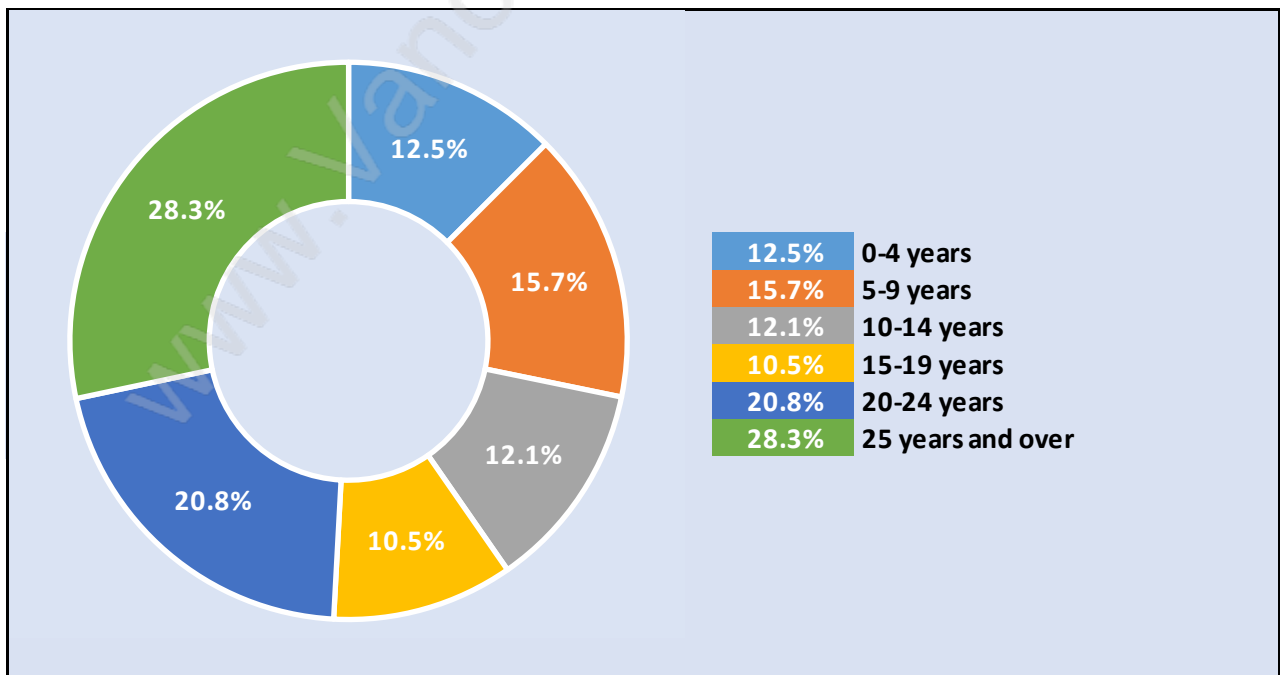

Big Bend

Population Trends in Big Bend

Population by Age in Big Bend

Population Age 15+ by Income Status in Big Bend

Total Population Age 15 - 910

Households by Income in Big Bend

Total Number of Households - 343 / Average Household Income - \$92,702

Families in Big Bend

Average Persons per Family - 2.8

Children at Home in Big Bend

Total Number of Children at Home - 242

Family Structure in Big Bend

Total Number of Families - 237 / Average Persons per Family - 2.8