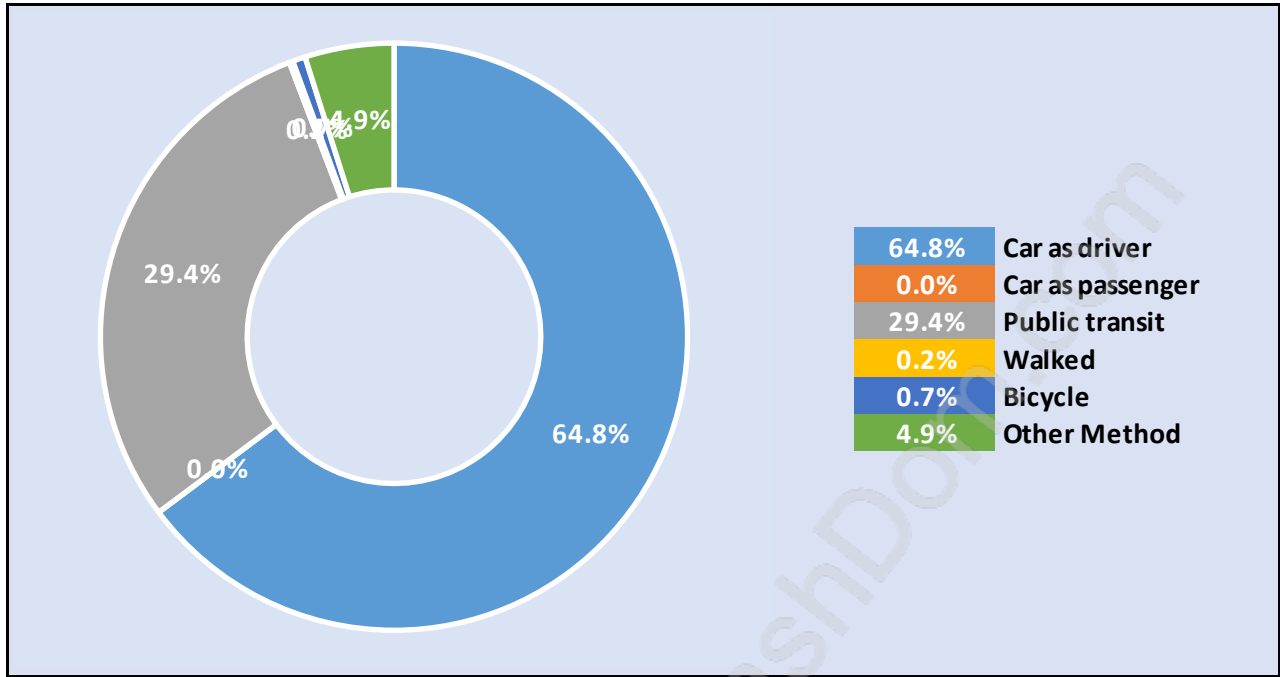

Households by Household Size in Big Bend

Total Number of Households - 343

Dwellings in Big Bend

Population Age 15+ in Big Bend

Labour Force by Occupation in Big Bend

Labour Force Participation in Big Bend

Travel To Work in (from) Big Bend

Occupied Dwellings by Structure Type in Big Bend

Dominant Bulding Type - Houses

Private Dwellings by Period of Construction in Big Bend

Dominant Period of Construction - 1961-1980

Population by Religion in Big Bend