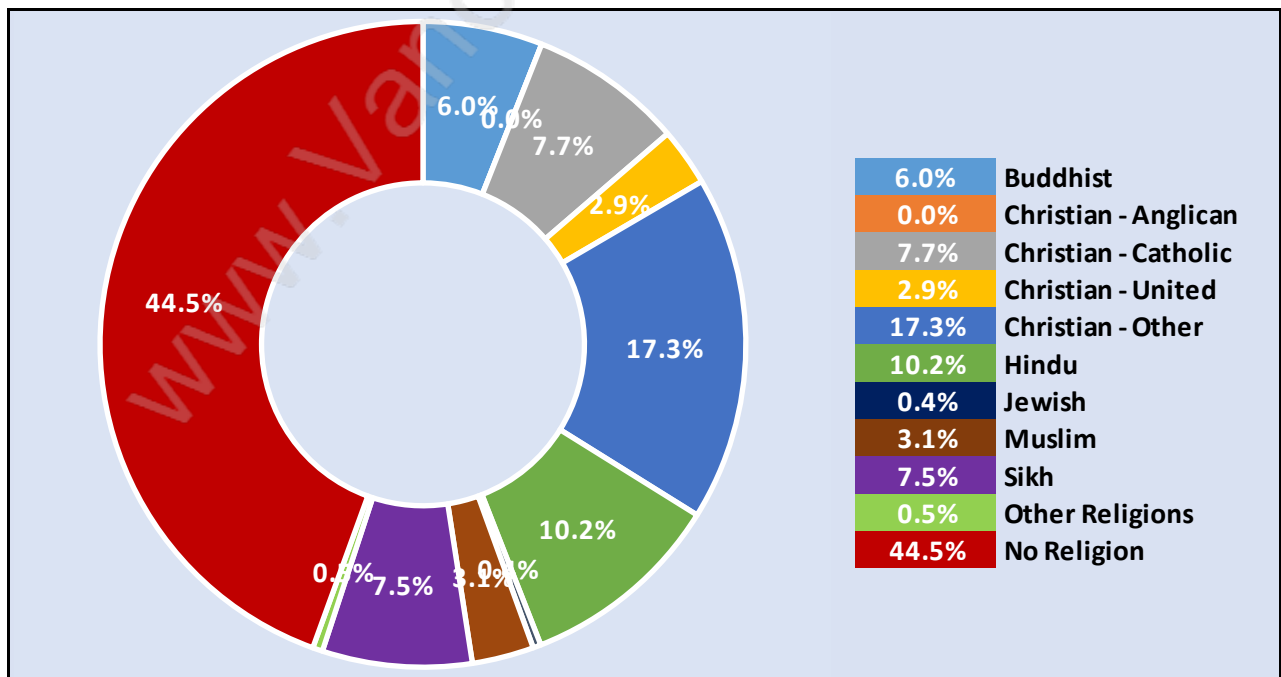

Occupied Dwellings by Structure Type in Big Bend

Dominant Bulding Type - Houses

Private Dwellings by Period of Construction in Big Bend

Dominant Period of Construction - 1961-1980

Population by Religion in Big Bend