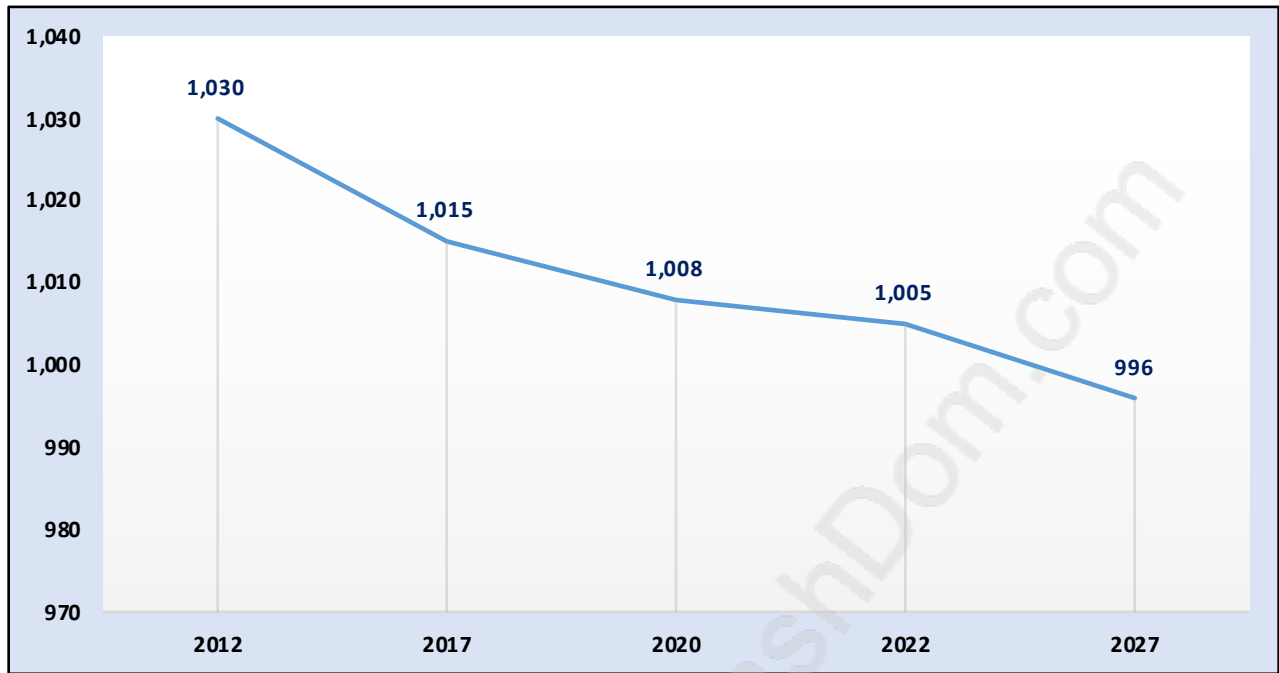

Big Bend

Population Trends in Big Bend

Population by Age in Big Bend

Population Age 15+ by Income Status in Big Bend

Total Population Age 15 - 910

Households by Income in Big Bend

Total Number of Households - 343 / Average Household Income - \$92,702

Families in Big Bend

Average Persons per Family - 2.8

Children at Home in Big Bend

Total Number of Children at Home - 242

Family Structure in Big Bend

Total Number of Families - 237 / Average Persons per Family - 2.8