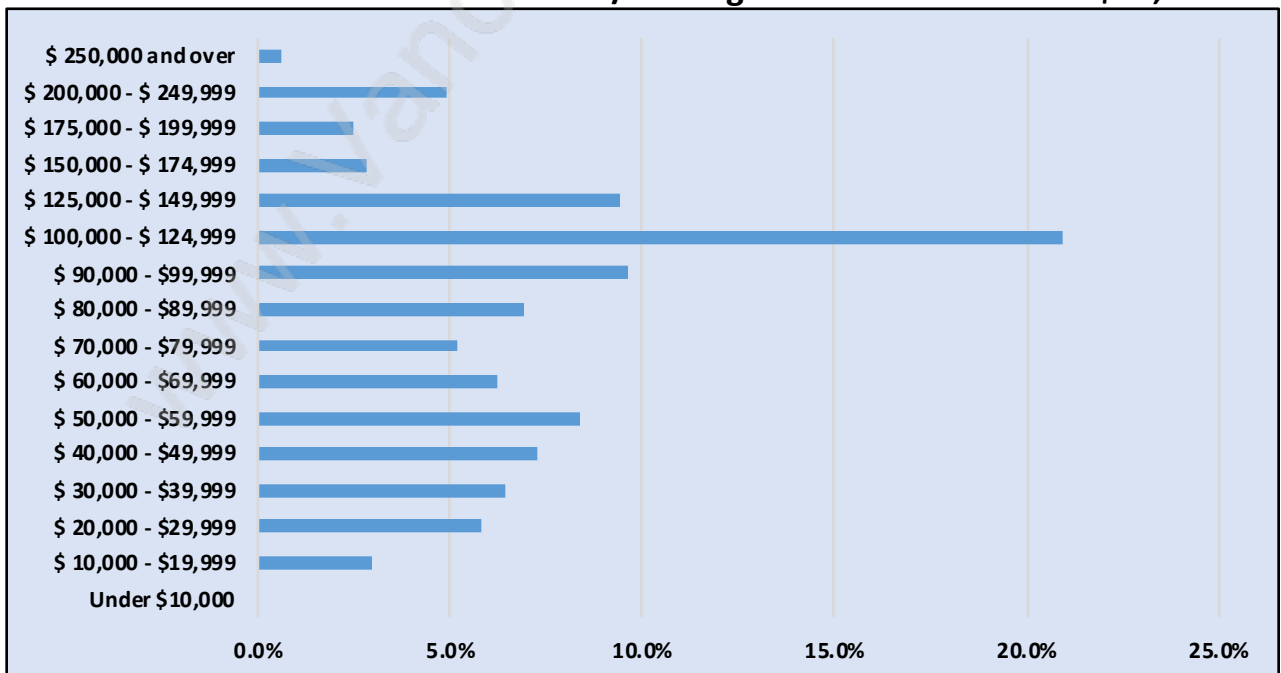

Big Bend

Population Trends in Big Bend

Population by Age in Big Bend

Population Age 15+ by Income Status in Big Bend

Total Population Age 15 - 910

Households by Income in Big Bend

Total Number of Households - 343 / Average Household Income - \$92,702

Families in Big Bend

Average Persons per Family - 2.8

Children at Home in Big Bend

Total Number of Children at Home - 242

Family Structure in Big Bend

Total Number of Families - 237 / Average Persons per Family - 2.8