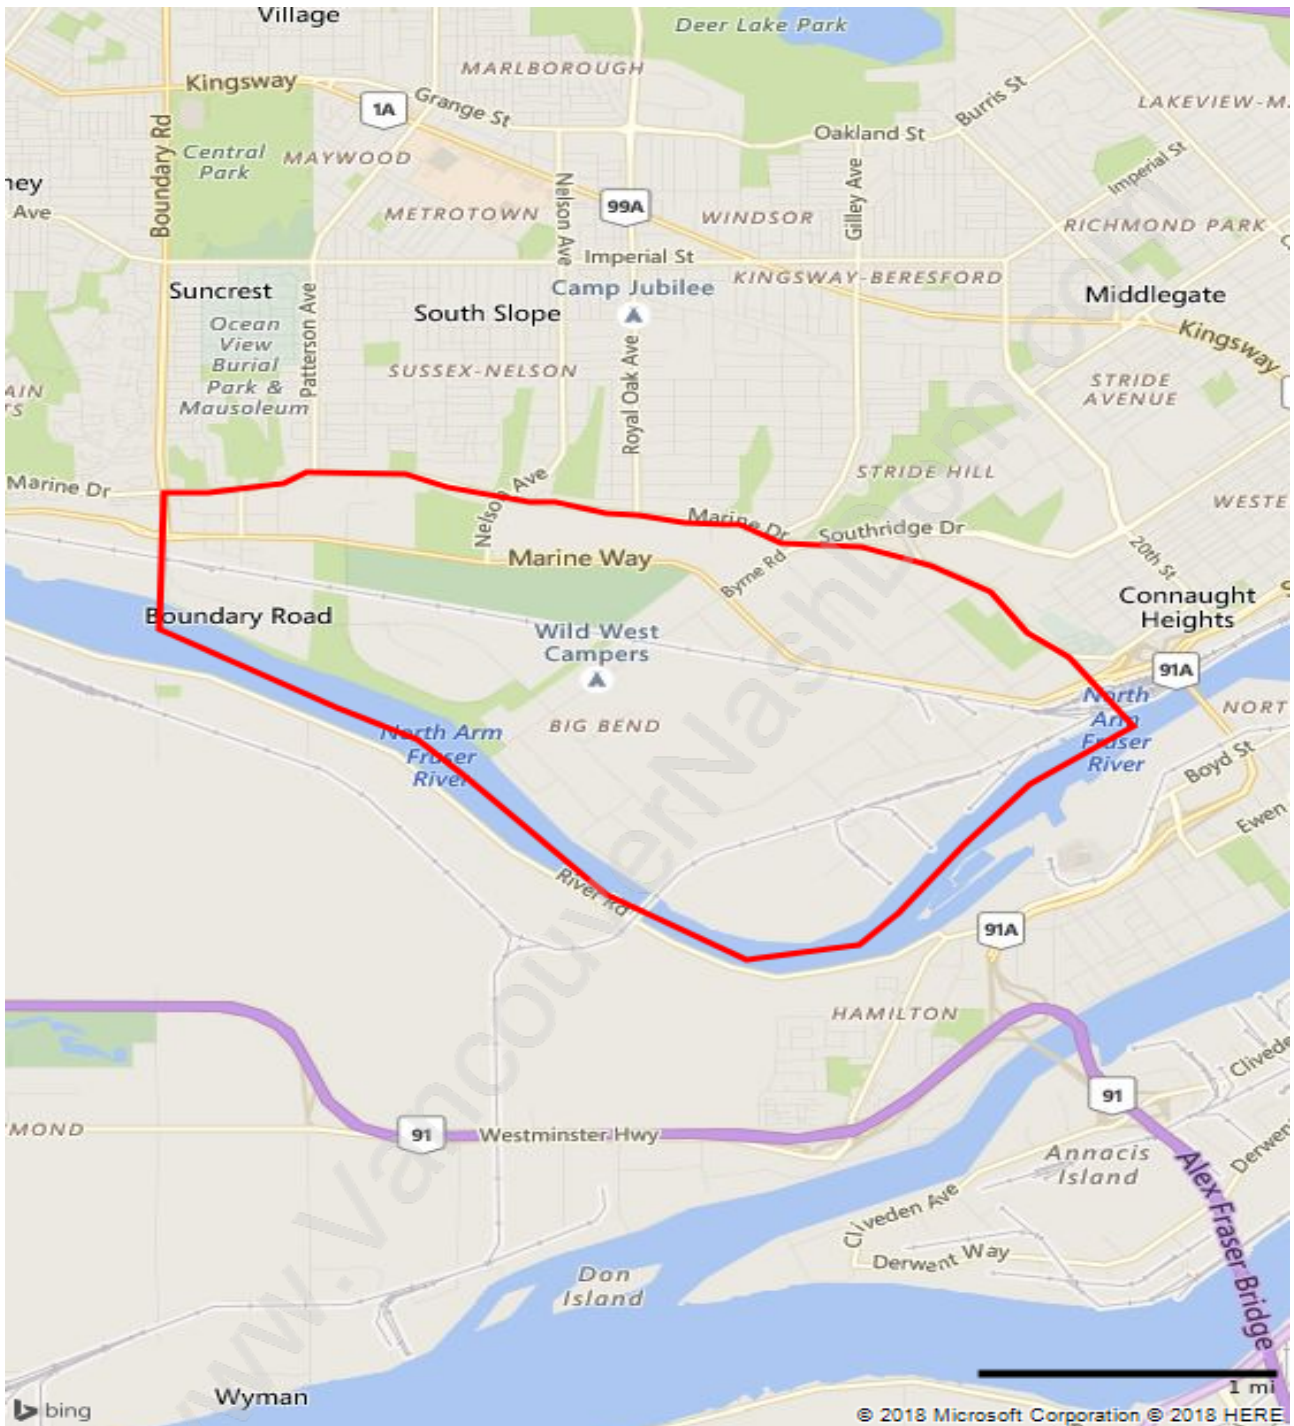

Big Bend

Population Trends in Big Bend

Population by Age in Big Bend

Population Age 15+ by Income Status in Big Bend

Total Population Age 15 - 910

Households by Income in Big Bend

Total Number of Households - 343 / Average Household Income - \$92,702

Families in Big Bend

Average Persons per Family - 2.8

Children at Home in Big Bend

Total Number of Children at Home - 242

Family Structure in Big Bend

Total Number of Families - 237 / Average Persons per Family - 2.8