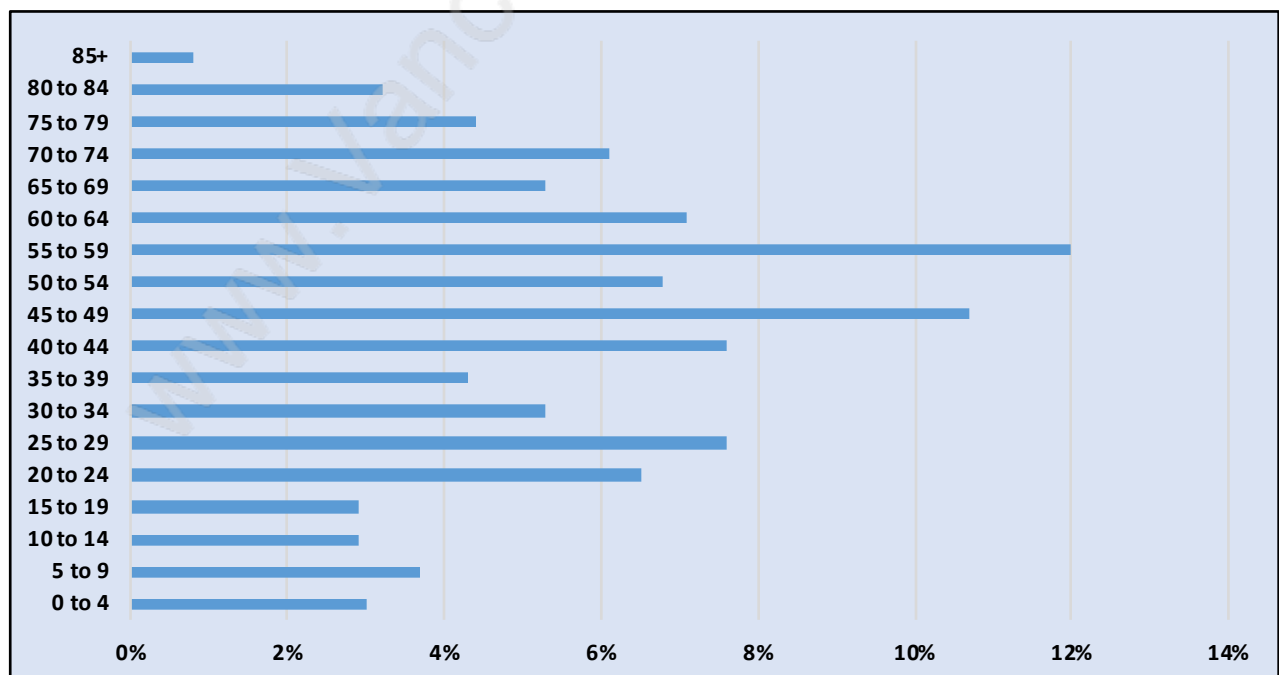

Big Bend

Population Trends in Big Bend

Population by Age in Big Bend

Population Age 15+ by Income Status in Big Bend

Total Population Age 15 - 910

Households by Income in Big Bend

Total Number of Households - 343 / Average Household Income - \$92,702

Families in Big Bend

Average Persons per Family - 2.8

Children at Home in Big Bend

Total Number of Children at Home - 242

Family Structure in Big Bend

Total Number of Families - 237 / Average Persons per Family - 2.8