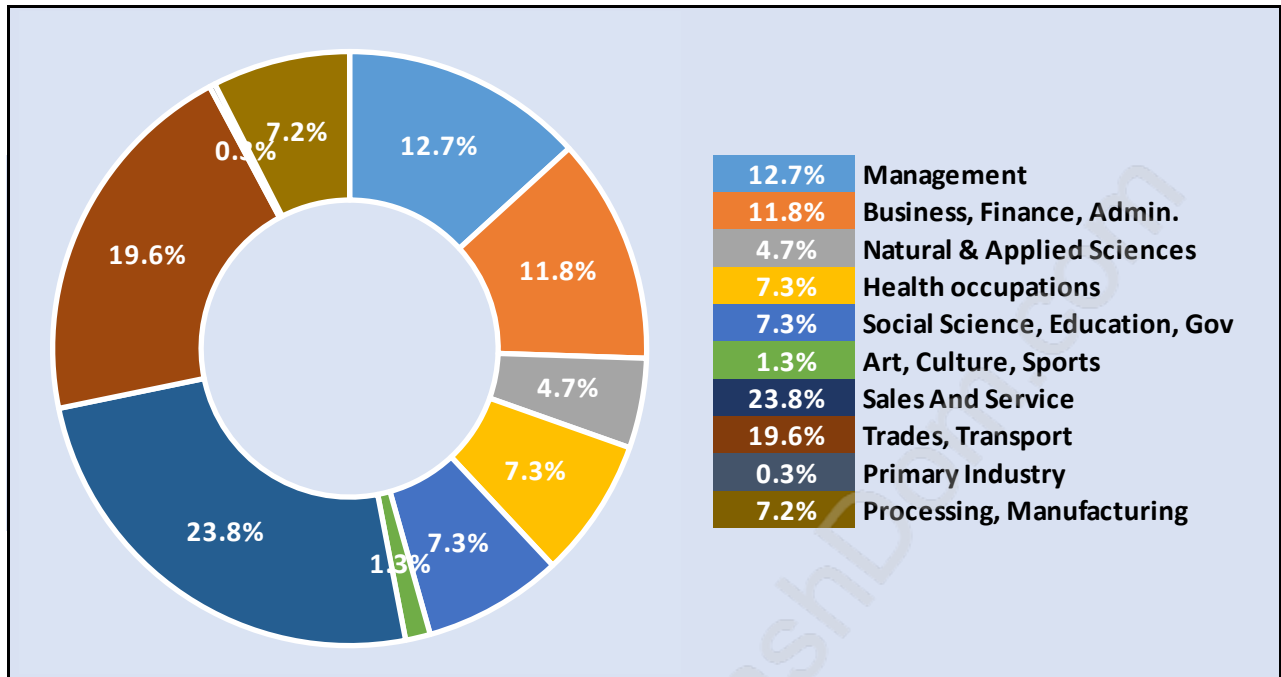

Households by Household Size in Big Bend

Total Number of Households - 343

Dwellings in Big Bend

Population Age 15+ in Big Bend

Labour Force by Occupation in Big Bend

Labour Force Participation in Big Bend

Travel To Work in (from) Big Bend