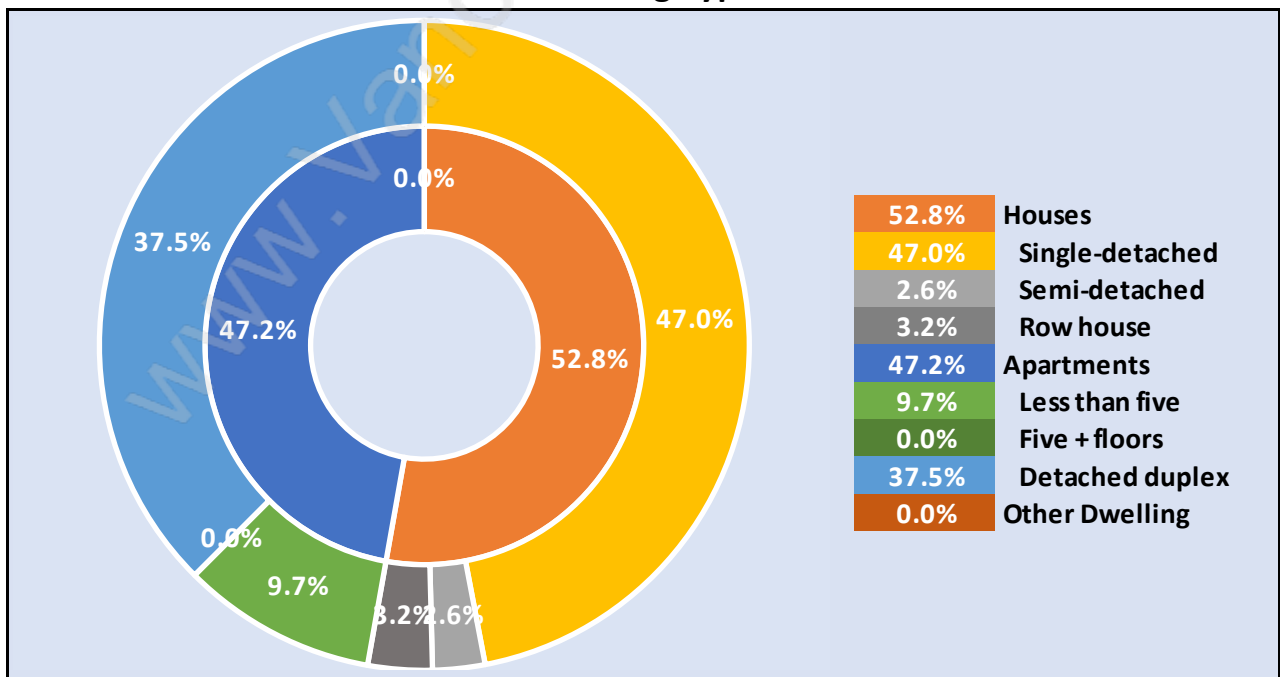

Big Bend

Population Trends in Big Bend

Population by Age in Big Bend

Population Age 15+ by Income Status in Big Bend

Total Population Age 15 - 910

Households by Income in Big Bend

Total Number of Households - 343 / Average Household Income - \$92,702

Families in Big Bend

Average Persons per Family - 2.8

Children at Home in Big Bend

Total Number of Children at Home - 242

Family Structure in Big Bend

Total Number of Families - 237 / Average Persons per Family - 2.8

Households by Household Size in Big Bend

Total Number of Households - 343

Dwellings in Big Bend

Population Age 15+ in Big Bend

Labour Force by Occupation in Big Bend

Labour Force Participation in Big Bend

Travel To Work in (from) Big Bend

Occupied Dwellings by Structure Type in Big Bend

Dominant Bulding Type - Houses

Private Dwellings by Period of Construction in Big Bend

Dominant Period of Construction - 1961-1980

Population by Religion in Big Bend