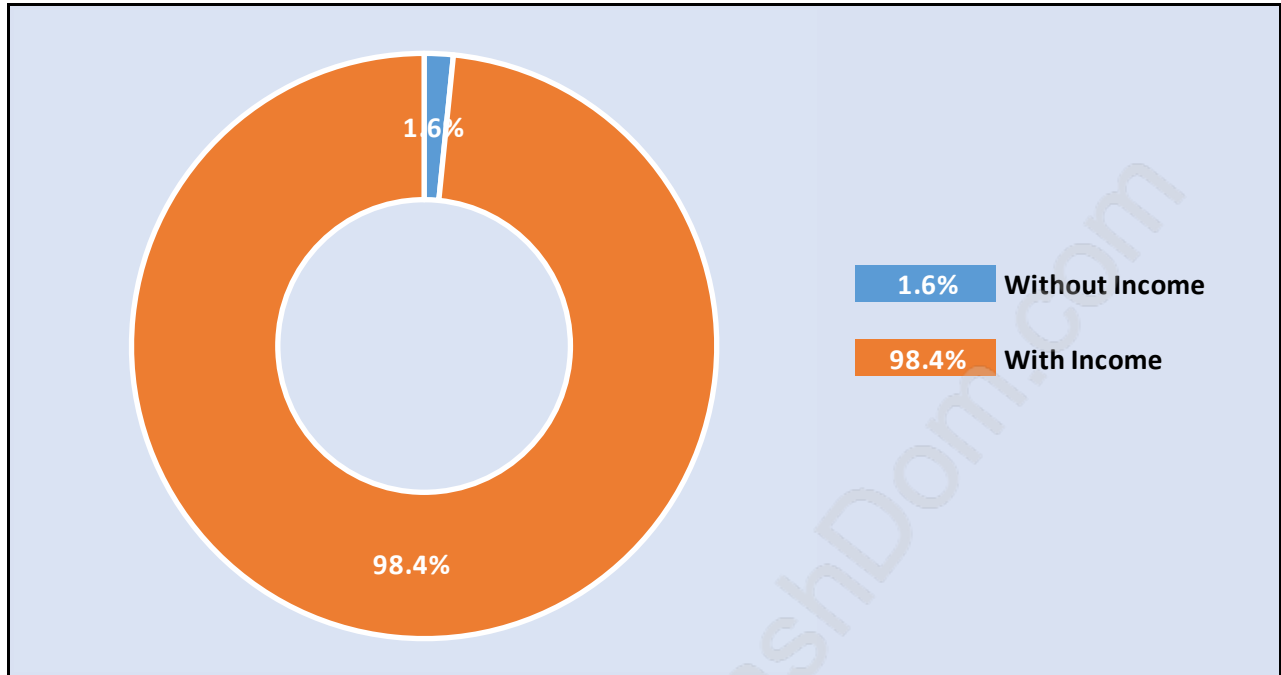

Big Bend

Population Trends in Big Bend

Population by Age in Big Bend

Population Age 15+ by Income Status in Big Bend

Total Population Age 15 - 910

Households by Income in Big Bend

Total Number of Households - 343 / Average Household Income - \$92,702

Families in Big Bend

Average Persons per Family - 2.8

Children at Home in Big Bend

Total Number of Children at Home - 242

Family Structure in Big Bend

Total Number of Families - 237 / Average Persons per Family - 2.8