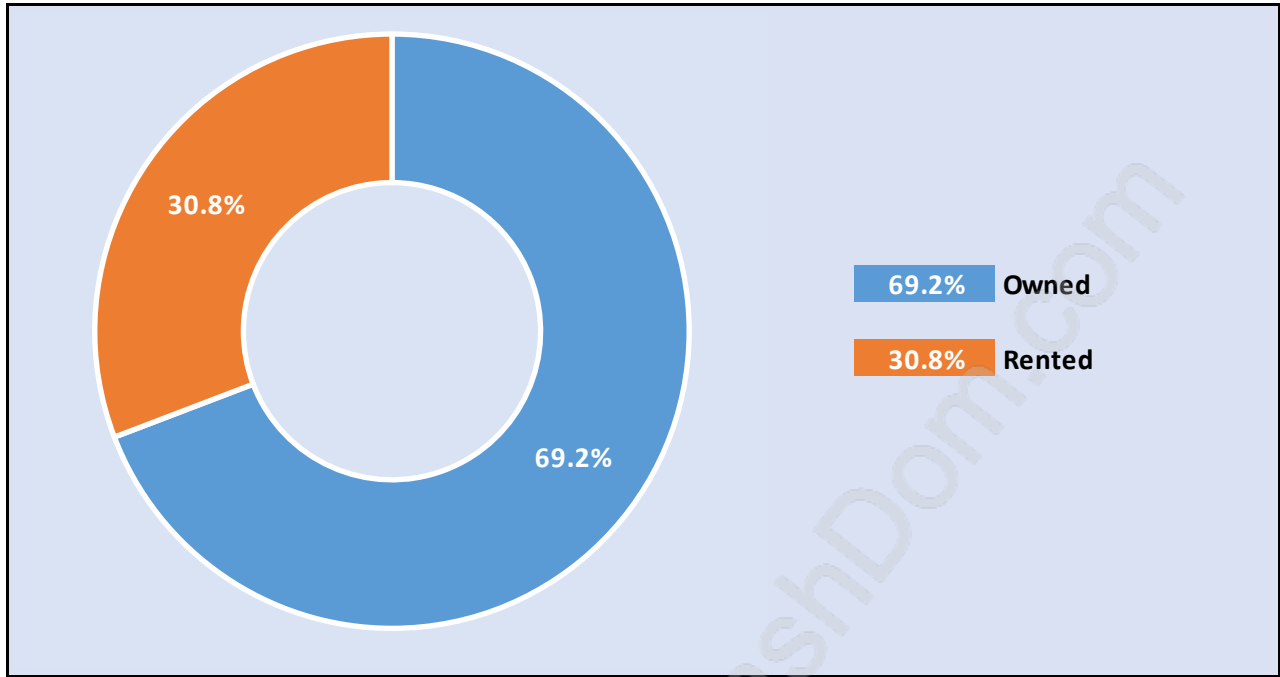

Dwellings in Big Bend