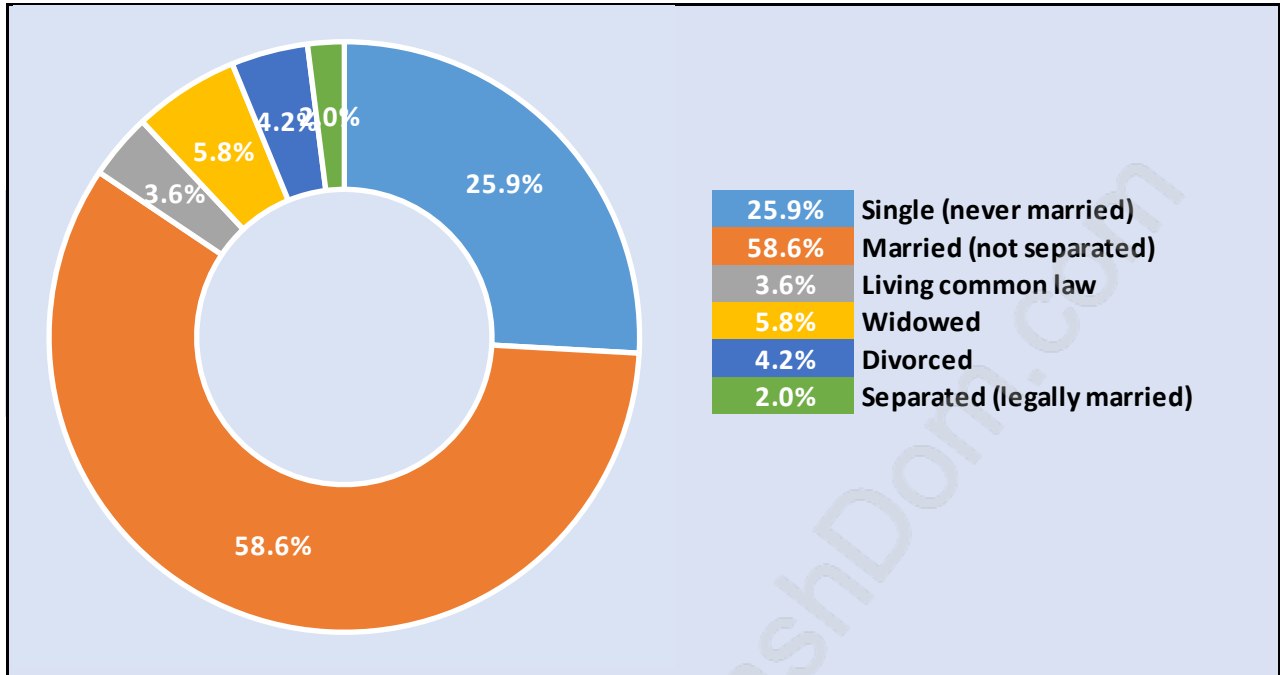

Blueridge

Population Trends in Blueridge

Population by Age in Blueridge

Population Age 15+ by Income Status in Blueridge

Total Population Age 15 - 3,861

Households by Income in Blueridge

Total Number of Households - 1,480 / Average Household Income - \$143,703

Families in Blueridge

Average Persons per Family - 3.1

Children at Home in Blueridge

Total Number of Children at Home - 1,520

Family Structure in Blueridge

Total Number of Families - 1,252 / Average Persons per Family - 3.1

Households by Household Size in Blueridge

Total Number of Households - 1,480

Dwellings in Blueridge

Population Age 15+ in Blueridge

Labour Force by Occupation in Blueridge

Labour Force Participation in Blueridge