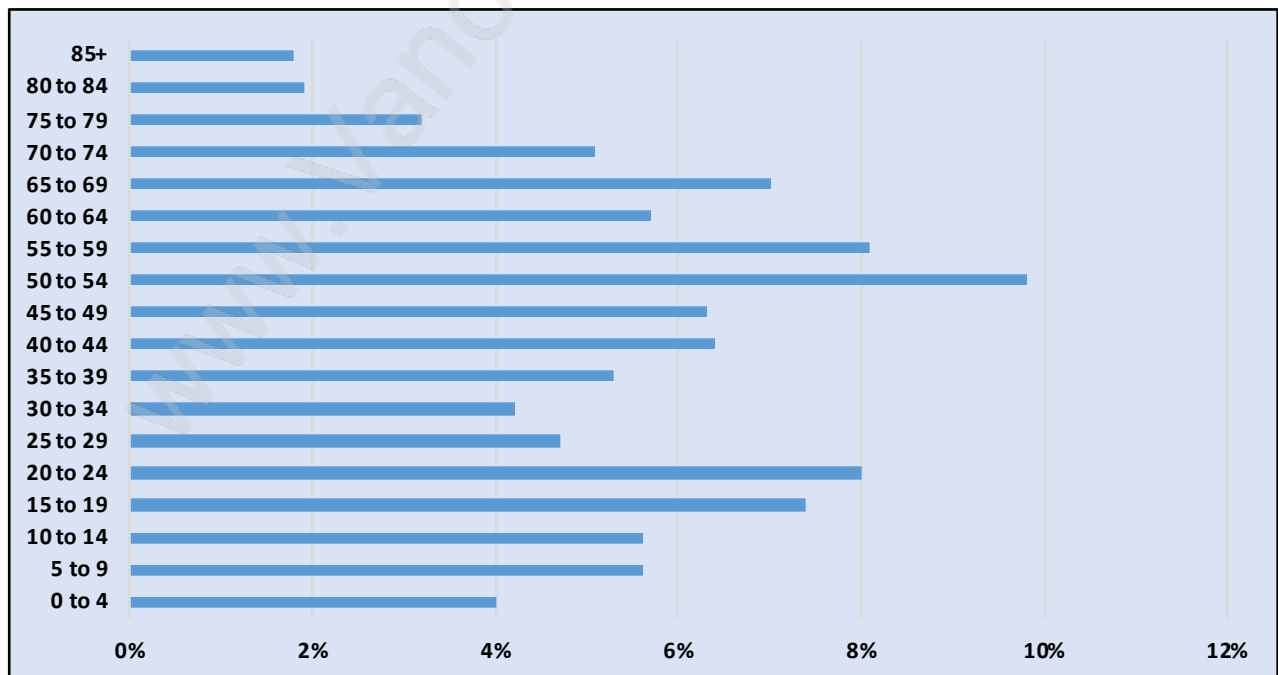

Blueridge

Population Trends in Blueridge

Population by Age in Blueridge

Population Age 15+ by Income Status in Blueridge

Total Population Age 15 - 3,861

Households by Income in Blueridge

Total Number of Households - 1,480 / Average Household Income - \$143,703

Families in Blueridge

Average Persons per Family - 3.1

Children at Home in Blueridge

Total Number of Children at Home - 1,520

Family Structure in Blueridge

Total Number of Families - 1,252 / Average Persons per Family - 3.1

Households by Household Size in Blueridge

Total Number of Households - 1,480

Dwellings in Blueridge

Population Age 15+ in Blueridge

Labour Force by Occupation in Blueridge

Labour Force Participation in Blueridge