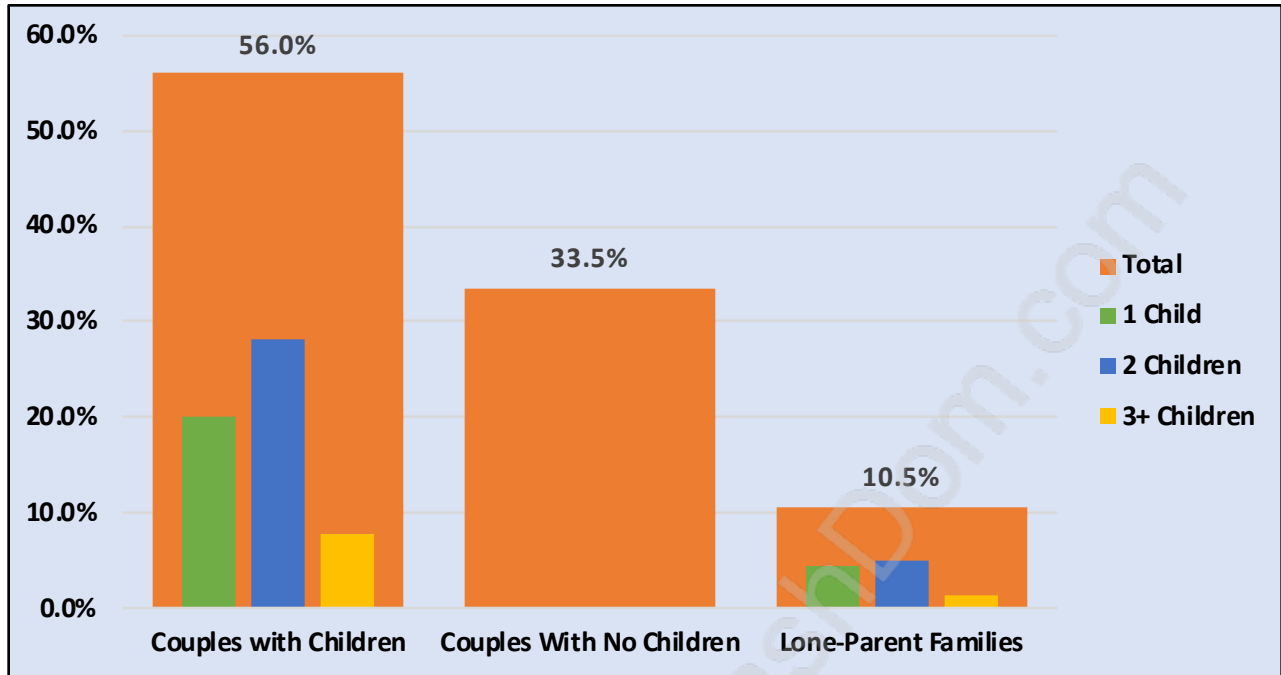

Blueridge

Population Trends in Blueridge

Population by Age in Blueridge

Population Age 15+ by Income Status in Blueridge

Total Population Age 15 - 3,861

Households by Income in Blueridge

Total Number of Households - 1,480 / Average Household Income - \$143,703

Families in Blueridge

Average Persons per Family - 3.1

Children at Home in Blueridge

Total Number of Children at Home - 1,520

Family Structure in Blueridge

Total Number of Families - 1,252 / Average Persons per Family - 3.1

Households by Household Size in Blueridge

Total Number of Households - 1,480

Dwellings in Blueridge

Population Age 15+ in Blueridge

Labour Force by Occupation in Blueridge

Labour Force Participation in Blueridge