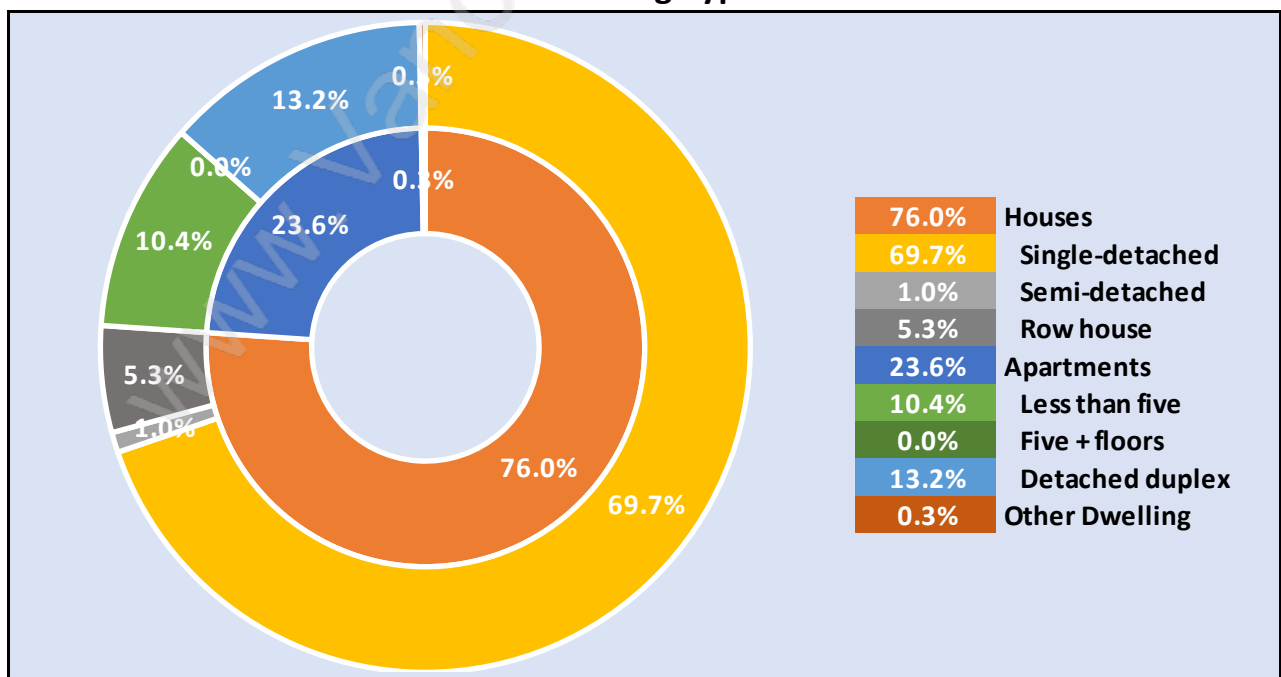

Blueridge

Population Trends in Blueridge

Population by Age in Blueridge

Population Age 15+ by Income Status in Blueridge

Total Population Age 15 - 3,861

Households by Income in Blueridge

Total Number of Households - 1,480 / Average Household Income - \$143,703

Families in Blueridge

Average Persons per Family - 3.1

Children at Home in Blueridge

Total Number of Children at Home - 1,520

Family Structure in Blueridge

Total Number of Families - 1,252 / Average Persons per Family - 3.1

Households by Household Size in Blueridge

Total Number of Households - 1,480

Dwellings in Blueridge

Population Age 15+ in Blueridge

Labour Force by Occupation in Blueridge

Labour Force Participation in Blueridge

Travel To Work in (from) Blueridge

Occupied Dwellings by Structure Type in Blueridge

Dominant Bulding Type - Houses

Private Dwellings by Period of Construction in Blueridge

Dominant Period of Construction - 1961-1980