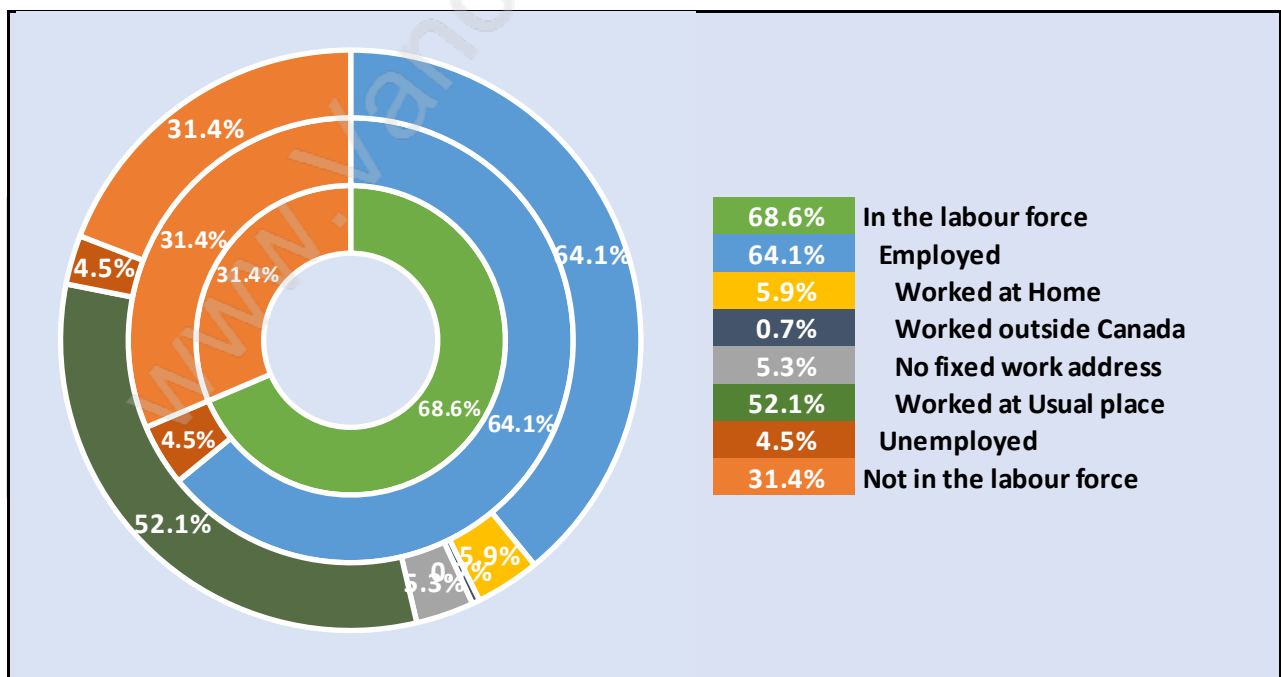

Blueridge

Population Trends in Blueridge

Population by Age in Blueridge

Population Age 15+ by Income Status in Blueridge

Total Population Age 15 - 3,861

Households by Income in Blueridge

Total Number of Households - 1,480 / Average Household Income - \$143,703

Families in Blueridge

Average Persons per Family - 3.1

Children at Home in Blueridge

Total Number of Children at Home - 1,520

Family Structure in Blueridge

Total Number of Families - 1,252 / Average Persons per Family - 3.1

Households by Household Size in Blueridge

Total Number of Households - 1,480

Dwellings in Blueridge

Population Age 15+ in Blueridge

Labour Force by Occupation in Blueridge

Labour Force Participation in Blueridge

Travel To Work in (from) Blueridge

Occupied Dwellings by Structure Type in Blueridge

Dominant Bulding Type - Houses

Private Dwellings by Period of Construction in Blueridge

Dominant Period of Construction - 1961-1980