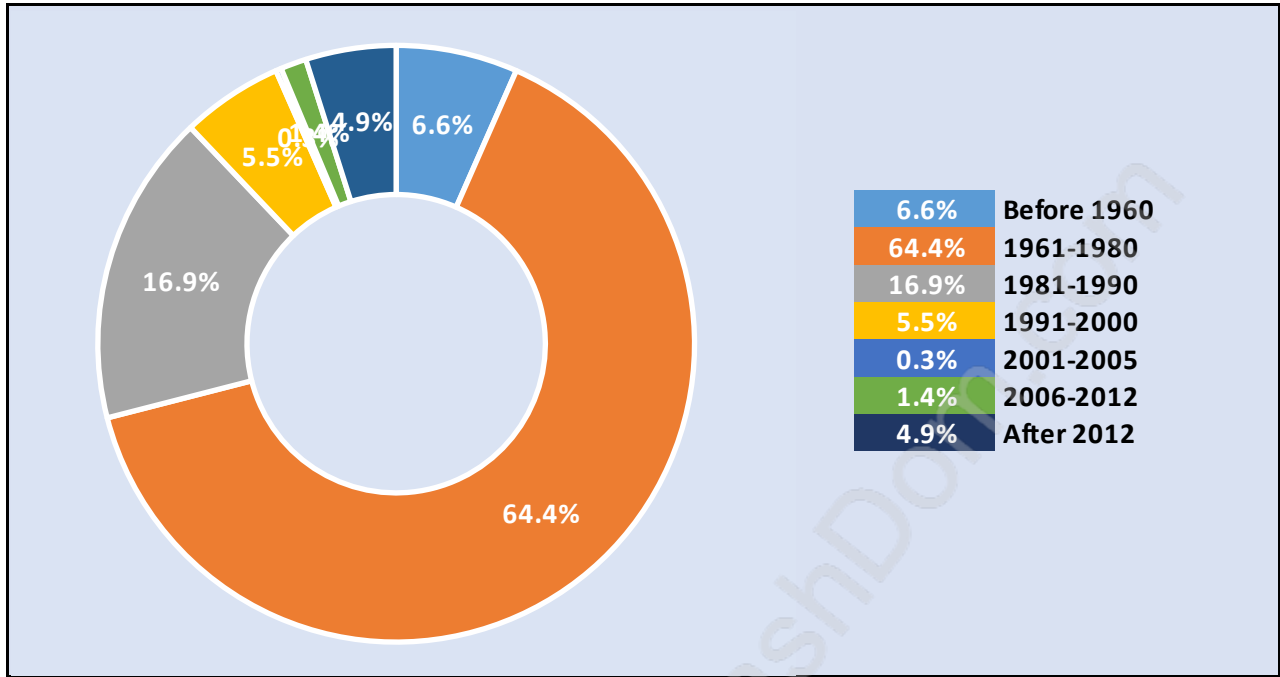

Blueridge

Population Trends in Blueridge

Population by Age in Blueridge

Population Age 15+ by Income Status in Blueridge

Total Population Age 15 - 3,861

Households by Income in Blueridge

Total Number of Households - 1,480 / Average Household Income - \$143,703

Families in Blueridge

Average Persons per Family - 3.1

Children at Home in Blueridge

Total Number of Children at Home - 1,520

Family Structure in Blueridge

Total Number of Families - 1,252 / Average Persons per Family - 3.1

Households by Household Size in Blueridge

Total Number of Households - 1,480

Dwellings in Blueridge

Population Age 15+ in Blueridge

Labour Force by Occupation in Blueridge

Labour Force Participation in Blueridge

Travel To Work in (from) Blueridge

Occupied Dwellings by Structure Type in Blueridge

Dominant Bulding Type - Houses

Private Dwellings by Period of Construction in Blueridge

Dominant Period of Construction - 1961-1980