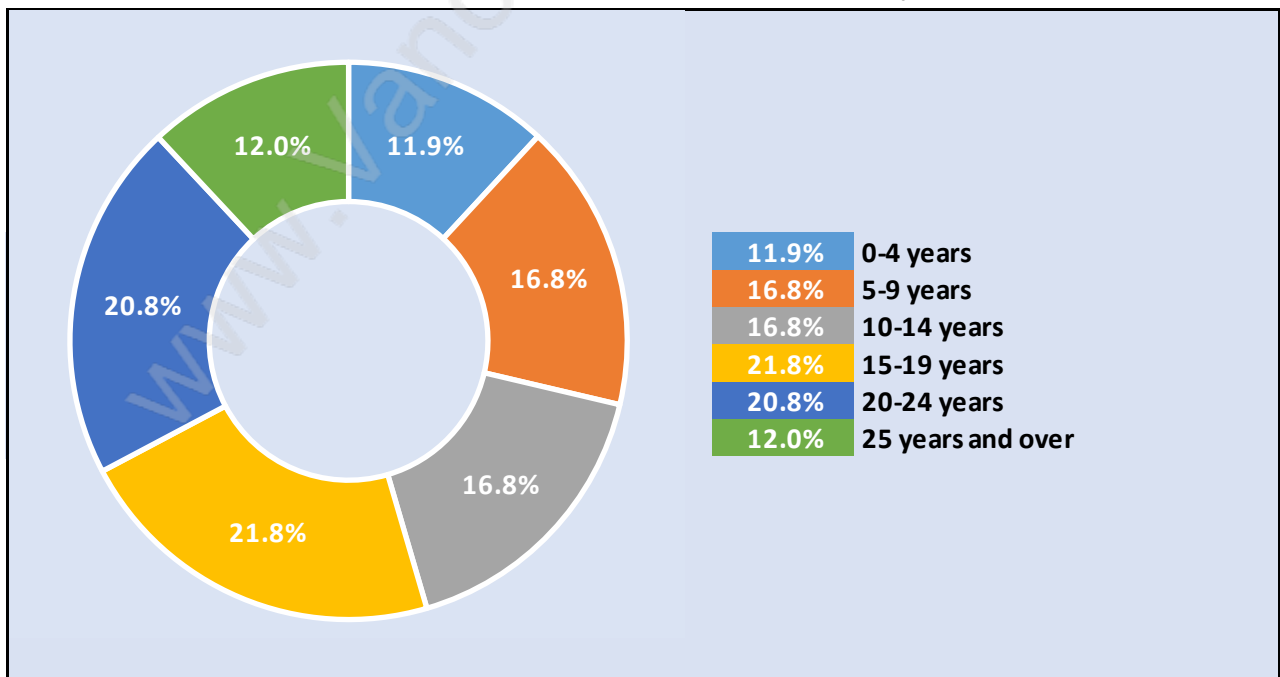

Blueridge

Population Trends in Blueridge

Population by Age in Blueridge

Population Age 15+ by Income Status in Blueridge

Total Population Age 15 - 3,861

Households by Income in Blueridge

Total Number of Households - 1,480 / Average Household Income - \$143,703

Families in Blueridge

Average Persons per Family - 3.1

Children at Home in Blueridge

Total Number of Children at Home - 1,520

Family Structure in Blueridge

Total Number of Families - 1,252 / Average Persons per Family - 3.1

Households by Household Size in Blueridge

Total Number of Households - 1,480

Dwellings in Blueridge

Population Age 15+ in Blueridge

Labour Force by Occupation in Blueridge

Labour Force Participation in Blueridge