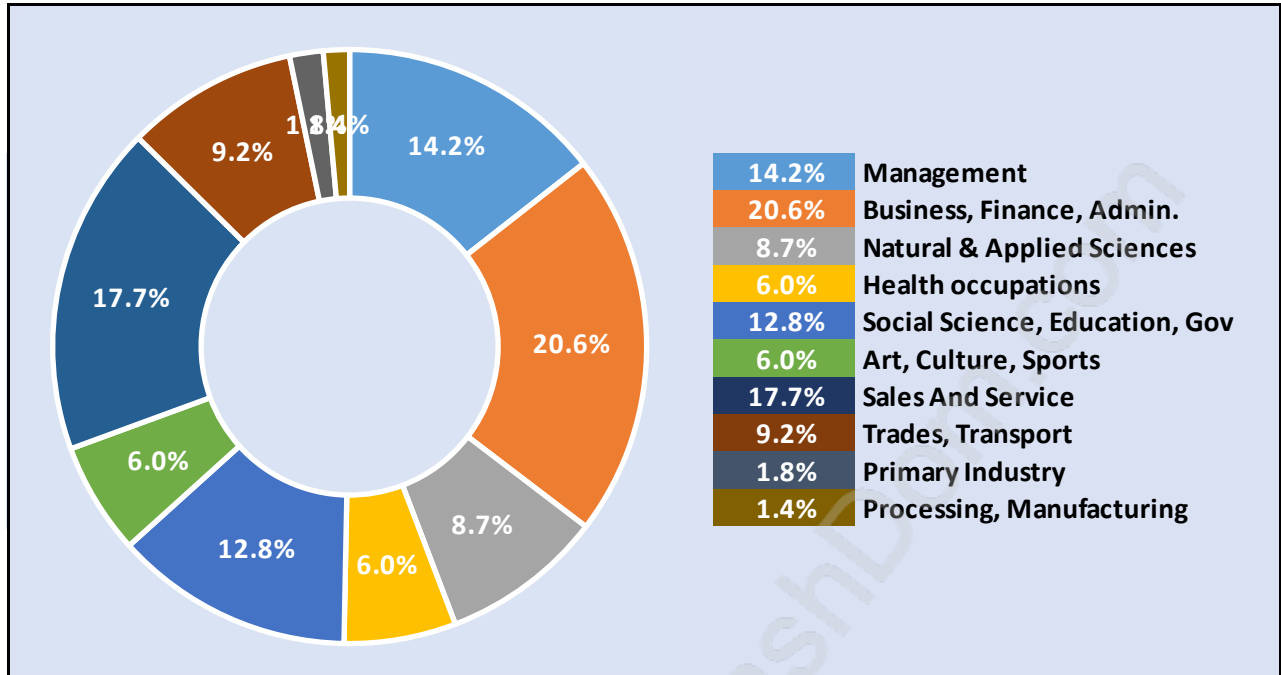

Blueridge

Population Trends in Blueridge

Population by Age in Blueridge

Population Age 15+ by Income Status in Blueridge

Total Population Age 15 - 3,861

Households by Income in Blueridge

Total Number of Households - 1,480 / Average Household Income - \$143,703

Households by Household Size in Blueridge

Total Number of Households - 1,480

Dwellings in Blueridge

Population Age 15+ in Blueridge

Labour Force by Occupation in Blueridge

Labour Force Participation in Blueridge