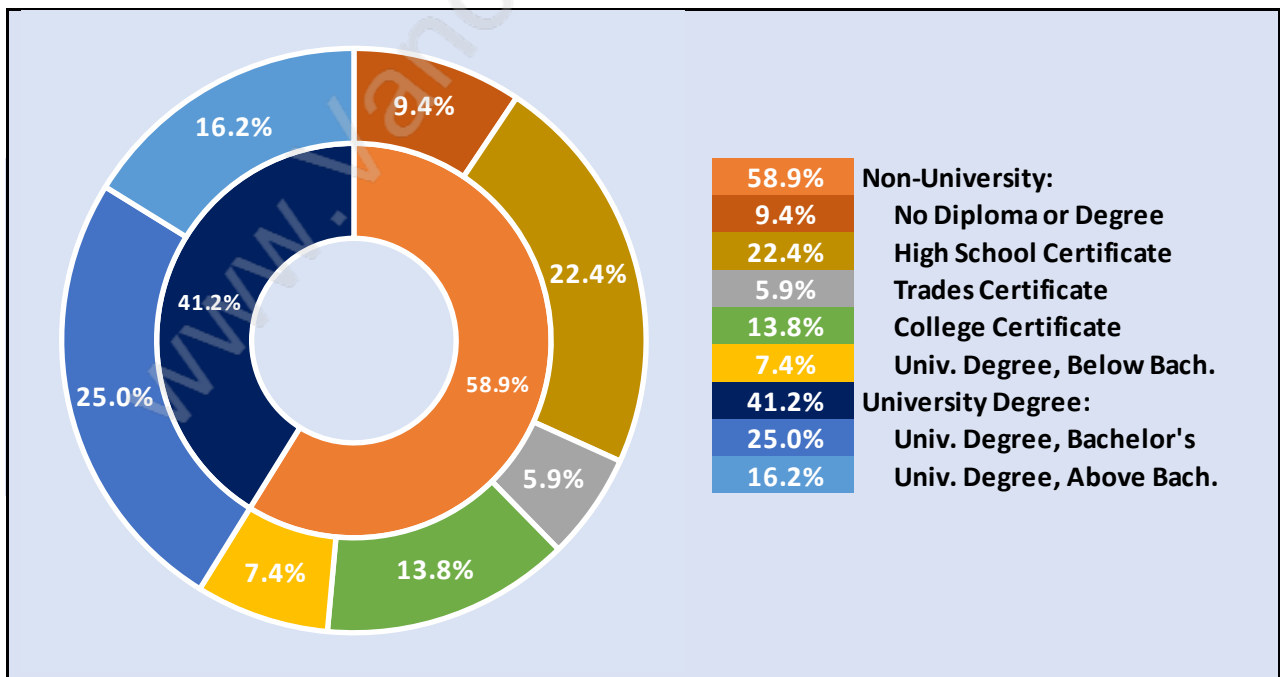

Blueridge

Population Trends in Blueridge

Population by Age in Blueridge

Population Age 15+ by Income Status in Blueridge

Total Population Age 15 - 3,861

Households by Income in Blueridge

Total Number of Households - 1,480 / Average Household Income - \$143,703

Families in Blueridge

Average Persons per Family - 3.1

Children at Home in Blueridge

Total Number of Children at Home - 1,520

Family Structure in Blueridge

Total Number of Families - 1,252 / Average Persons per Family - 3.1

Households by Household Size in Blueridge

Total Number of Households - 1,480

Dwellings in Blueridge

Population Age 15+ in Blueridge

Labour Force by Occupation in Blueridge

Labour Force Participation in Blueridge