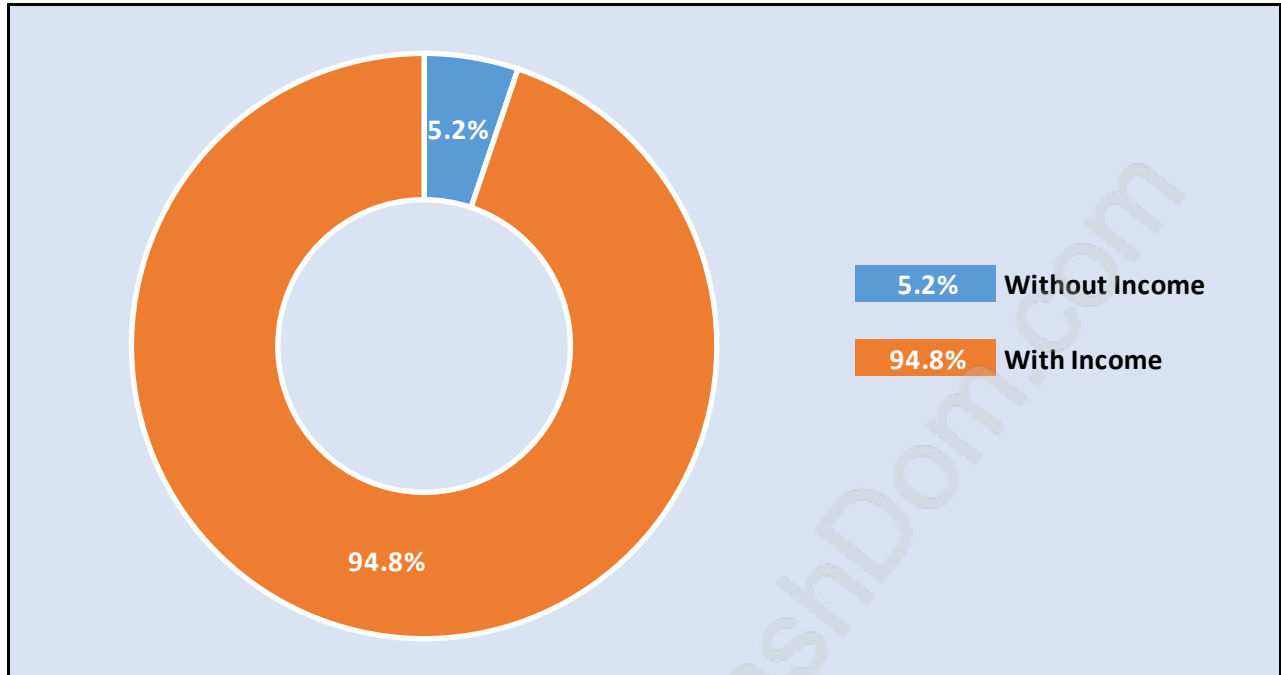

Blueridge

Population Trends in Blueridge

Population by Age in Blueridge

Population Age 15+ by Income Status in Blueridge

Total Population Age 15 - 3,861

Households by Income in Blueridge

Total Number of Households - 1,480 / Average Household Income - \$143,703

Families in Blueridge

Average Persons per Family - 3.1

Children at Home in Blueridge

Total Number of Children at Home - 1,520

Family Structure in Blueridge

Total Number of Families - 1,252 / Average Persons per Family - 3.1

Households by Household Size in Blueridge

Total Number of Households - 1,480

Dwellings in Blueridge

Population Age 15+ in Blueridge

Labour Force by Occupation in Blueridge

Labour Force Participation in Blueridge