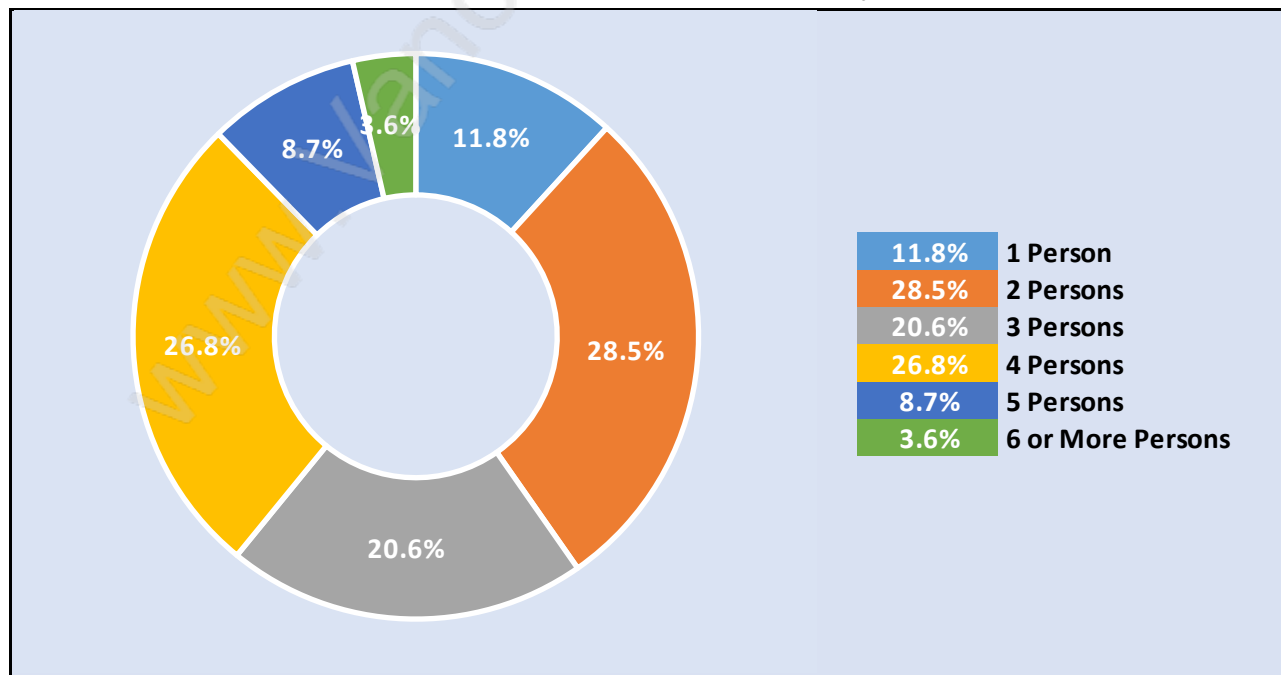

Blueridge

Population Trends in Blueridge

Population by Age in Blueridge

Population Age 15+ by Income Status in Blueridge

Total Population Age 15 - 3,861

Households by Income in Blueridge

Total Number of Households - 1,480 / Average Household Income - \$143,703

Families in Blueridge

Average Persons per Family - 3.1

Children at Home in Blueridge

Total Number of Children at Home - 1,520

Family Structure in Blueridge

Total Number of Families - 1,252 / Average Persons per Family - 3.1

Households by Household Size in Blueridge

Total Number of Households - 1,480

Dwellings in Blueridge

Population Age 15+ in Blueridge

Labour Force by Occupation in Blueridge

Labour Force Participation in Blueridge