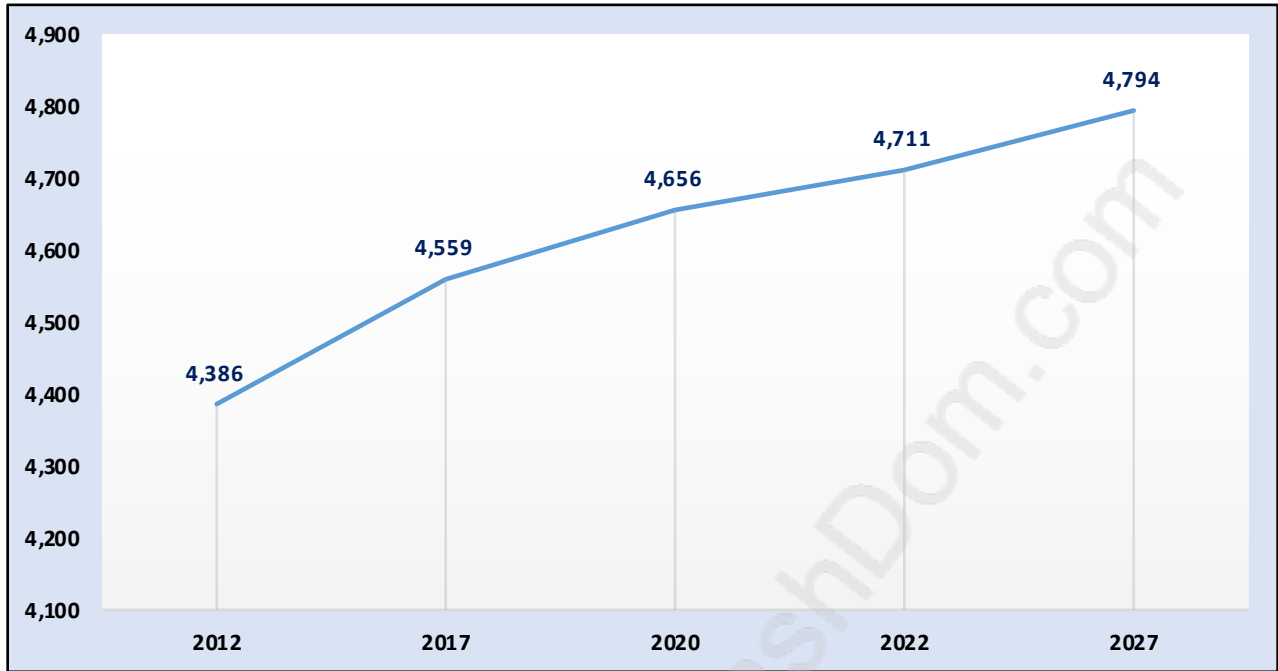

Blueridge

Population Trends in Blueridge

Population by Age in Blueridge

Population Age 15+ by Income Status in Blueridge

Total Population Age 15 - 3,861

Households by Income in Blueridge

Total Number of Households - 1,480 / Average Household Income - \$143,703

Families in Blueridge

Average Persons per Family - 3.1

Children at Home in Blueridge

Total Number of Children at Home - 1,520

Family Structure in Blueridge

Total Number of Families - 1,252 / Average Persons per Family - 3.1