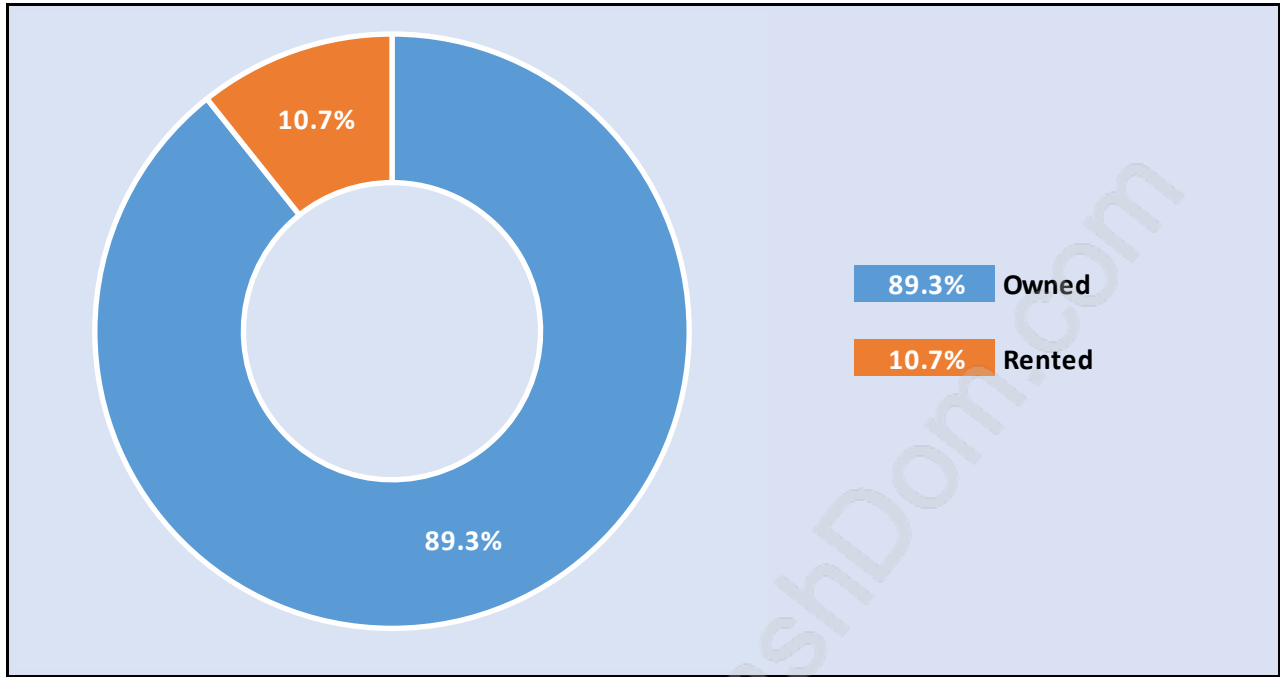

Blueridge

Population Trends in Blueridge

Population by Age in Blueridge

Population Age 15+ by Income Status in Blueridge

Total Population Age 15 - 3,861

Households by Income in Blueridge

Total Number of Households - 1,480 / Average Household Income - \$143,703

Families in Blueridge

Average Persons per Family - 3.1

Children at Home in Blueridge

Total Number of Children at Home - 1,520

Family Structure in Blueridge

Total Number of Families - 1,252 / Average Persons per Family - 3.1

Households by Household Size in Blueridge

Total Number of Households - 1,480

Dwellings in Blueridge

Population Age 15+ in Blueridge

Labour Force by Occupation in Blueridge

Labour Force Participation in Blueridge