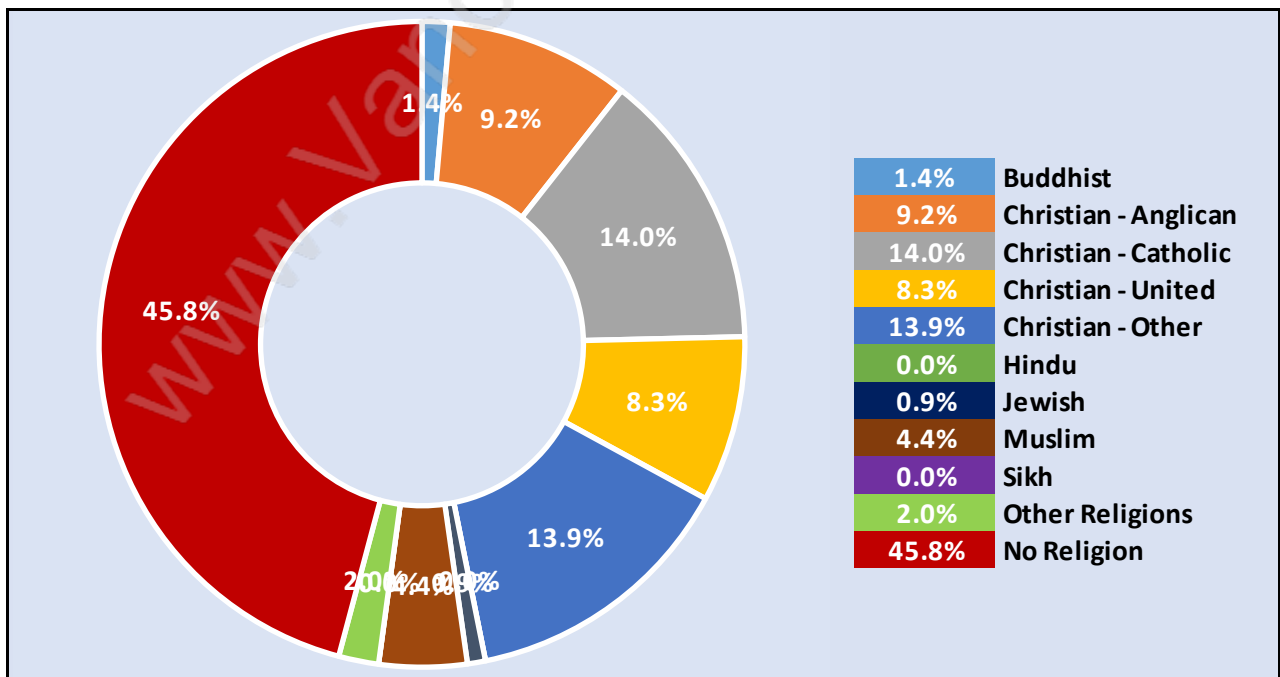

Population by Religion in Blueridge