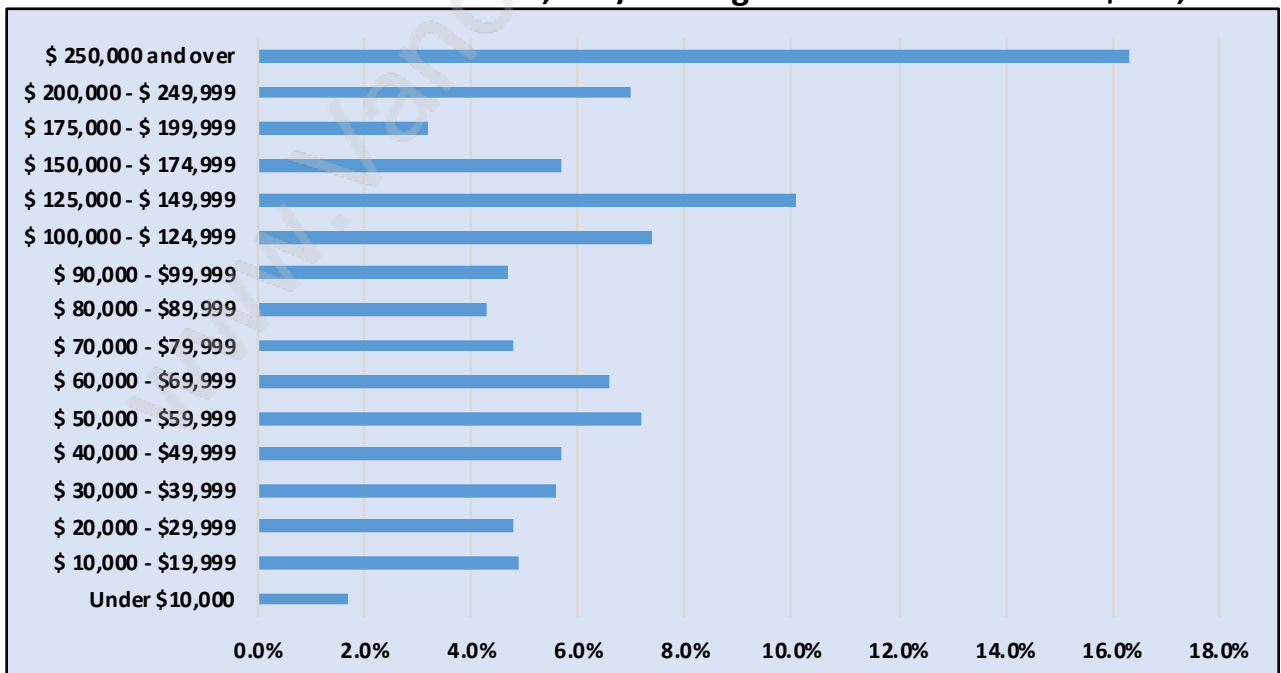

Blueridge

Population Trends in Blueridge

Population by Age in Blueridge

Population Age 15+ by Income Status in Blueridge

Total Population Age 15 - 3,861

Households by Income in Blueridge

Total Number of Households - 1,480 / Average Household Income - \$143,703

Families in Blueridge

Average Persons per Family - 3.1

Children at Home in Blueridge

Total Number of Children at Home - 1,520

Family Structure in Blueridge

Total Number of Families - 1,252 / Average Persons per Family - 3.1