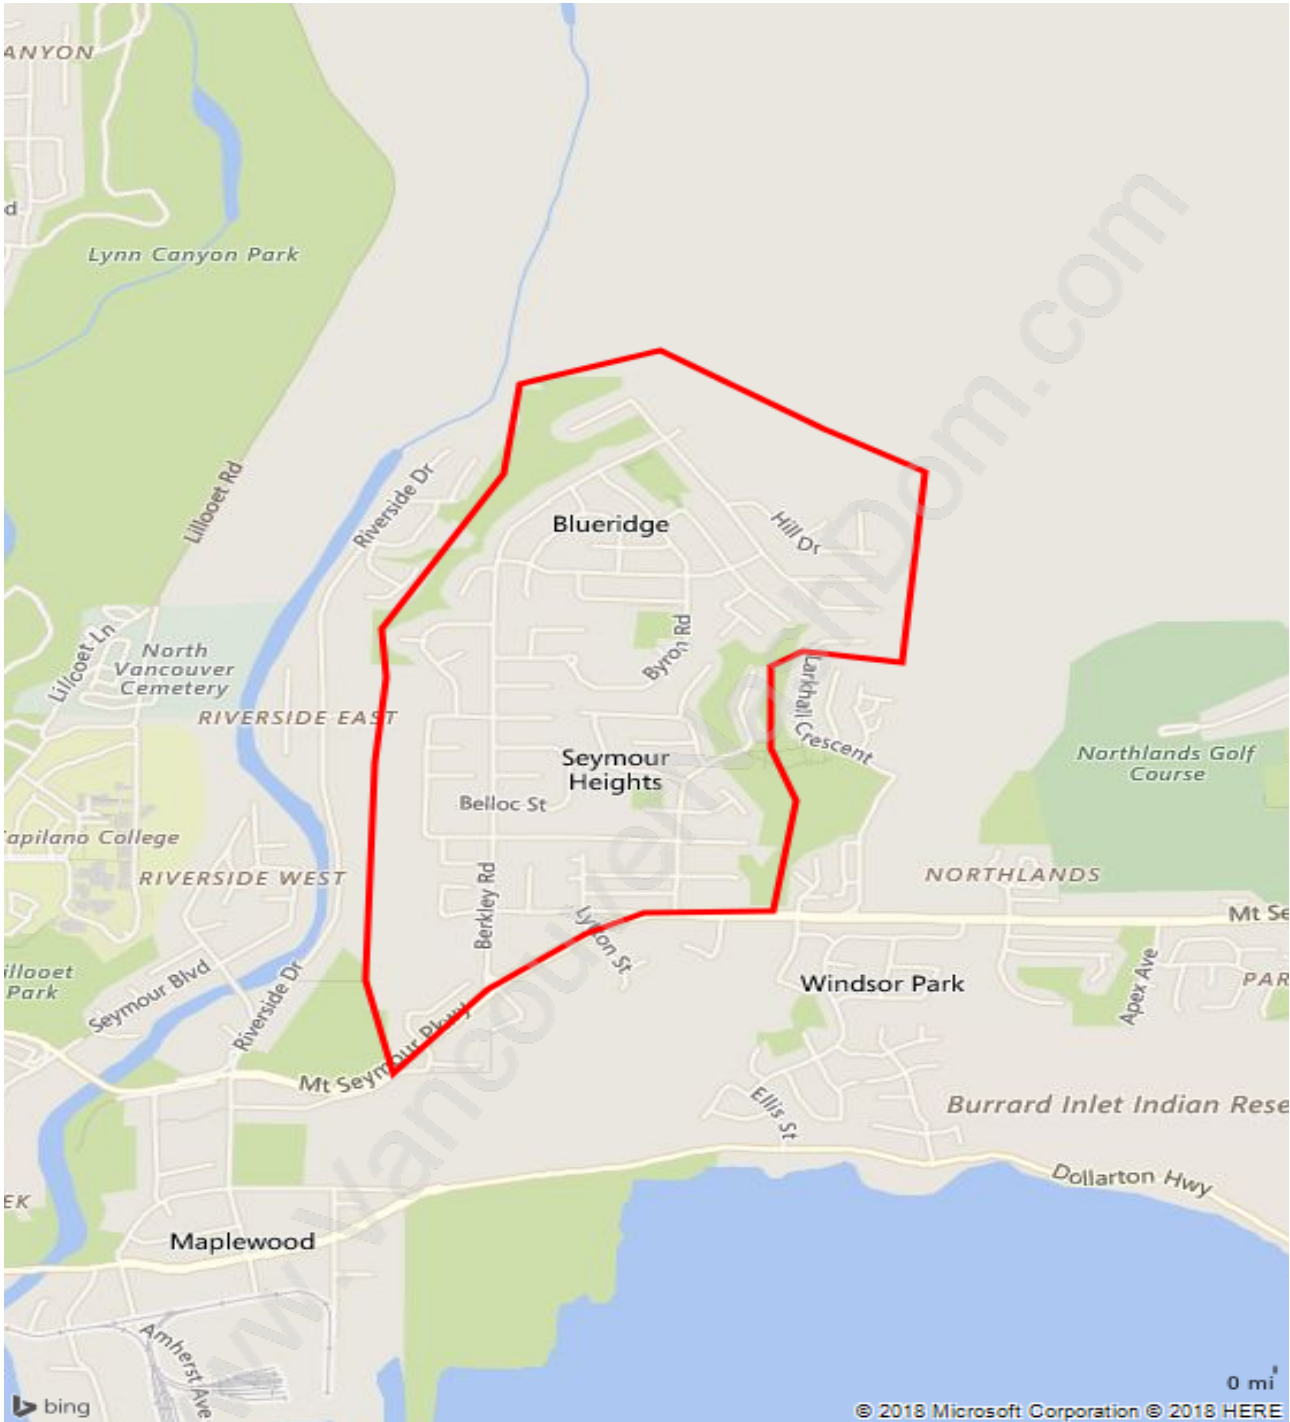

Blueridge

Population Trends in Blueridge

Population by Age in Blueridge

Population Age 15+ by Income Status in Blueridge

Total Population Age 15 - 3,861

Households by Income in Blueridge

Total Number of Households - 1,480 / Average Household Income - \$143,703