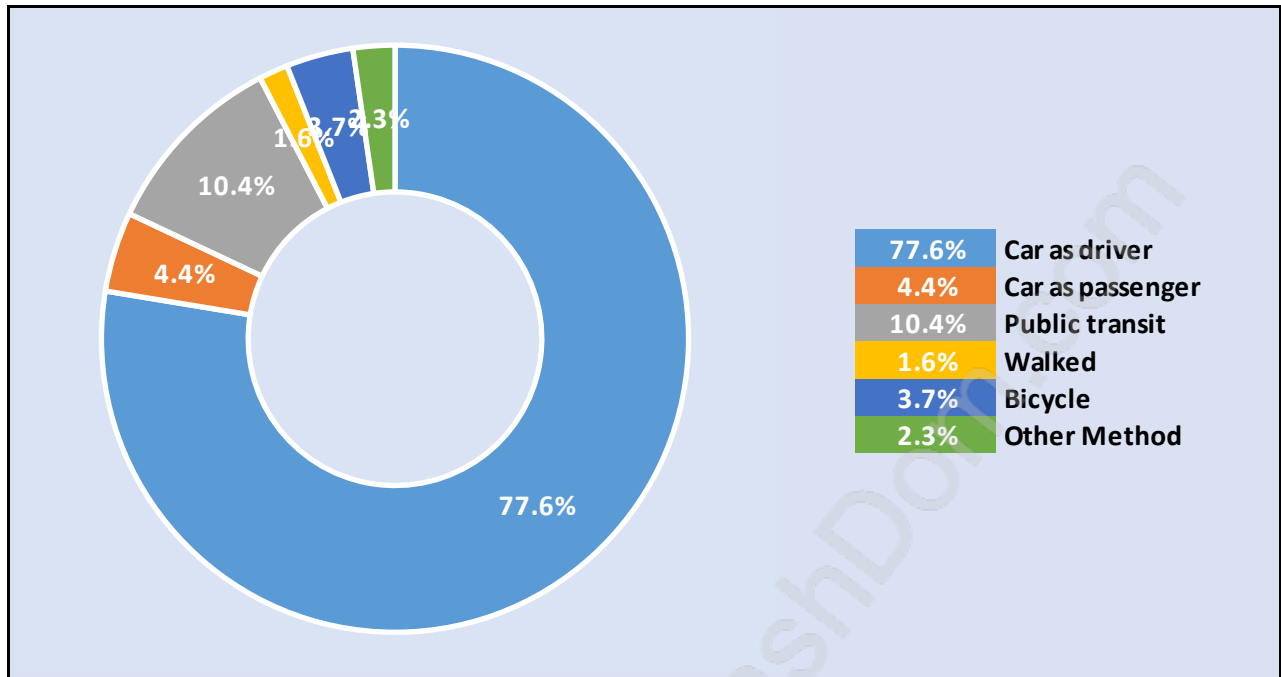

Blueridge

Population Trends in Blueridge

Population by Age in Blueridge

Population Age 15+ by Income Status in Blueridge

Total Population Age 15 - 3,861

Households by Income in Blueridge

Total Number of Households - 1,480 / Average Household Income - \$143,703

Families in Blueridge

Average Persons per Family - 3.1

Children at Home in Blueridge

Total Number of Children at Home - 1,520

Family Structure in Blueridge

Total Number of Families - 1,252 / Average Persons per Family - 3.1

Households by Household Size in Blueridge

Total Number of Households - 1,480

Dwellings in Blueridge

Population Age 15+ in Blueridge

Labour Force by Occupation in Blueridge

Labour Force Participation in Blueridge

Travel To Work in (from) Blueridge

Occupied Dwellings by Structure Type in Blueridge

Dominant Bulding Type - Houses

Private Dwellings by Period of Construction in Blueridge

Dominant Period of Construction - 1961-1980