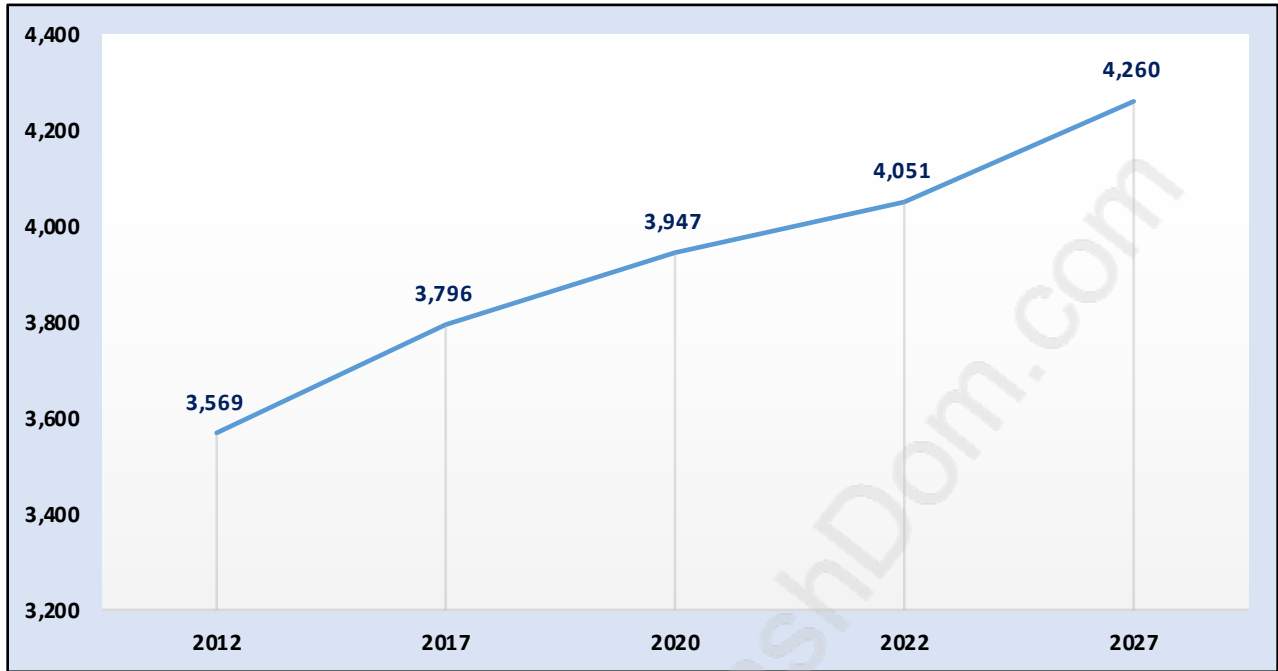

Boulevard

Population Trends in Boulevard

Population by Age in Boulevard

Population Age 15+ by Income Status in Boulevard

Total Population Age 15 - 3,105

Households by Income in Boulevard

Total Number of Households - 1,318 / Average Household Income - \$121,046

Families in Boulevard

Average Persons per Family - 3.1

Children at Home in Boulevard

Total Number of Children at Home - 1,274

Family Structure in Boulevard

Total Number of Families - 1,056 / Average Persons per Family - 3.1