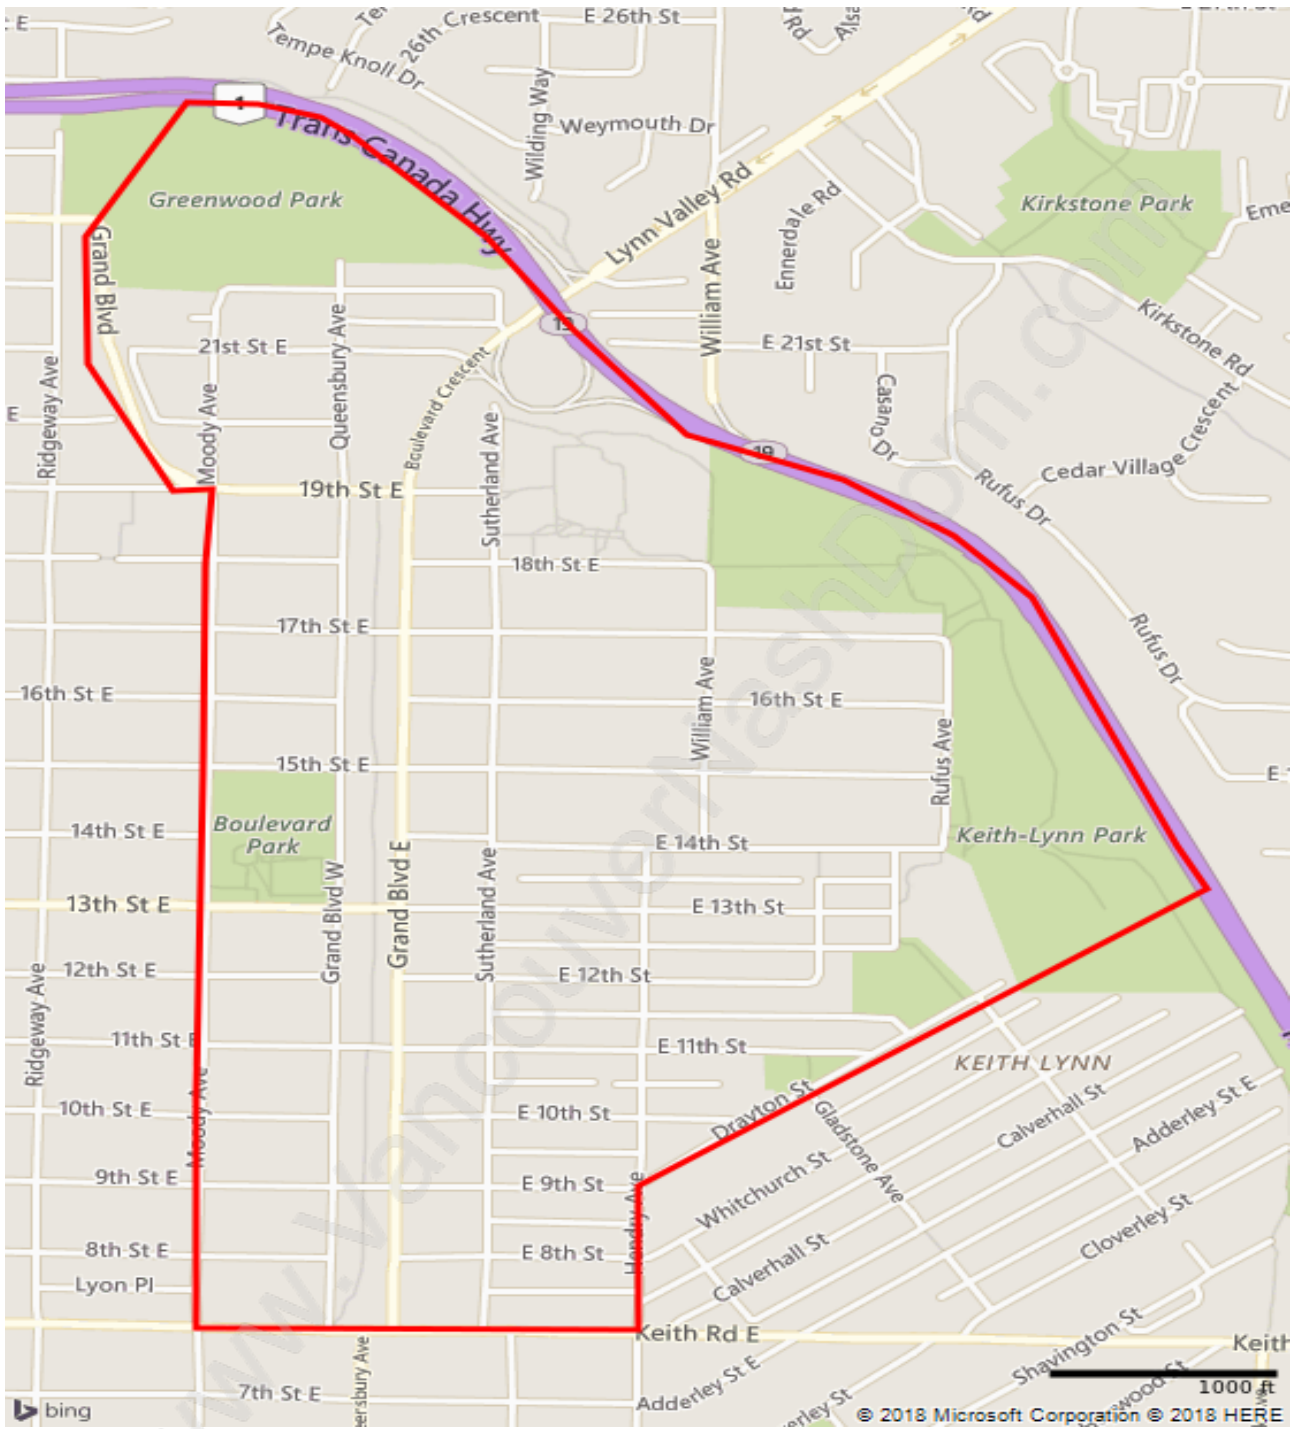

Boulevard

Population Trends in Boulevard

Population by Age in Boulevard

Population Age 15+ by Income Status in Boulevard

Total Population Age 15 - 3,105

Households by Income in Boulevard

Total Number of Households - 1,318 / Average Household Income - \$121,046

Families in Boulevard

Average Persons per Family - 3.1

Children at Home in Boulevard

Total Number of Children at Home - 1,274

Family Structure in Boulevard

Total Number of Families - 1,056 / Average Persons per Family - 3.1

Households by Household Size in Boulevard

Total Number of Households - 1,318

Dwellings in Boulevard

Population Age 15+ in Boulevard

Labour Force by Occupation in Boulevard

Labour Force Participation in Boulevard