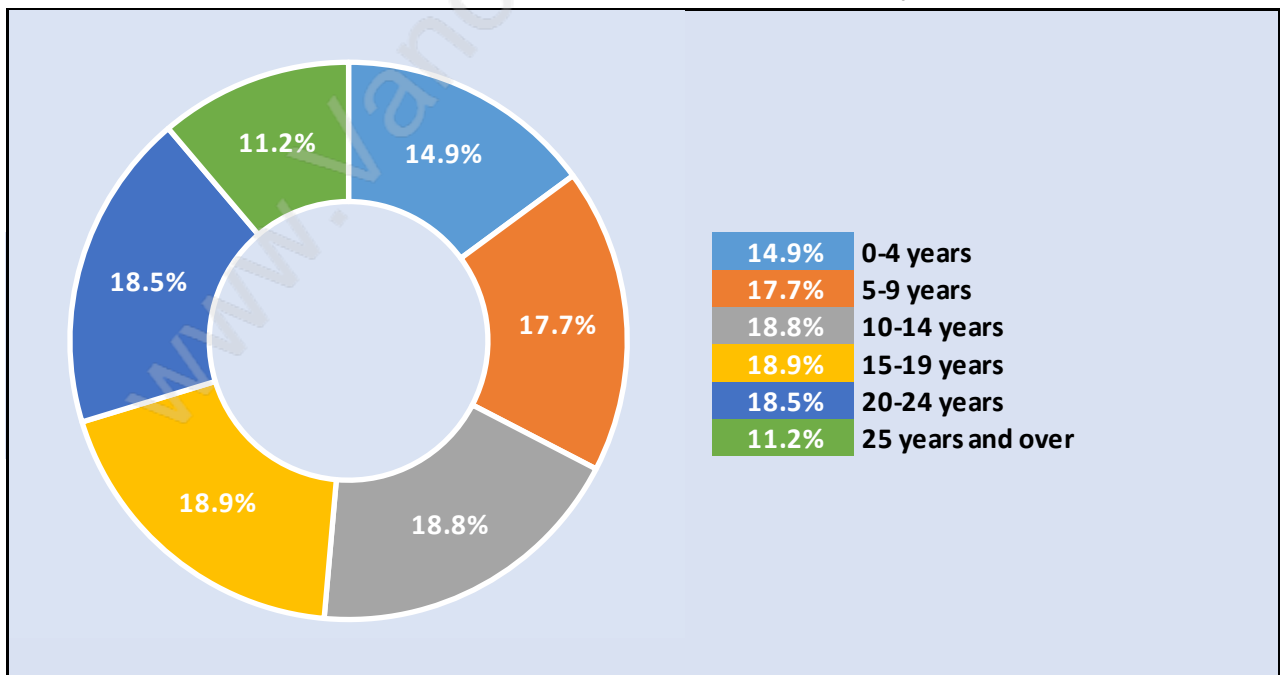

Boulevard

Population Trends in Boulevard

Population by Age in Boulevard

Population Age 15+ by Income Status in Boulevard

Total Population Age 15 - 3,105

Households by Income in Boulevard

Total Number of Households - 1,318 / Average Household Income - \$121,046

Families in Boulevard

Average Persons per Family - 3.1

Children at Home in Boulevard

Total Number of Children at Home - 1,274

Family Structure in Boulevard

Total Number of Families - 1,056 / Average Persons per Family - 3.1

Households by Household Size in Boulevard

Total Number of Households - 1,318

Dwellings in Boulevard

Population Age 15+ in Boulevard

Labour Force by Occupation in Boulevard

Labour Force Participation in Boulevard