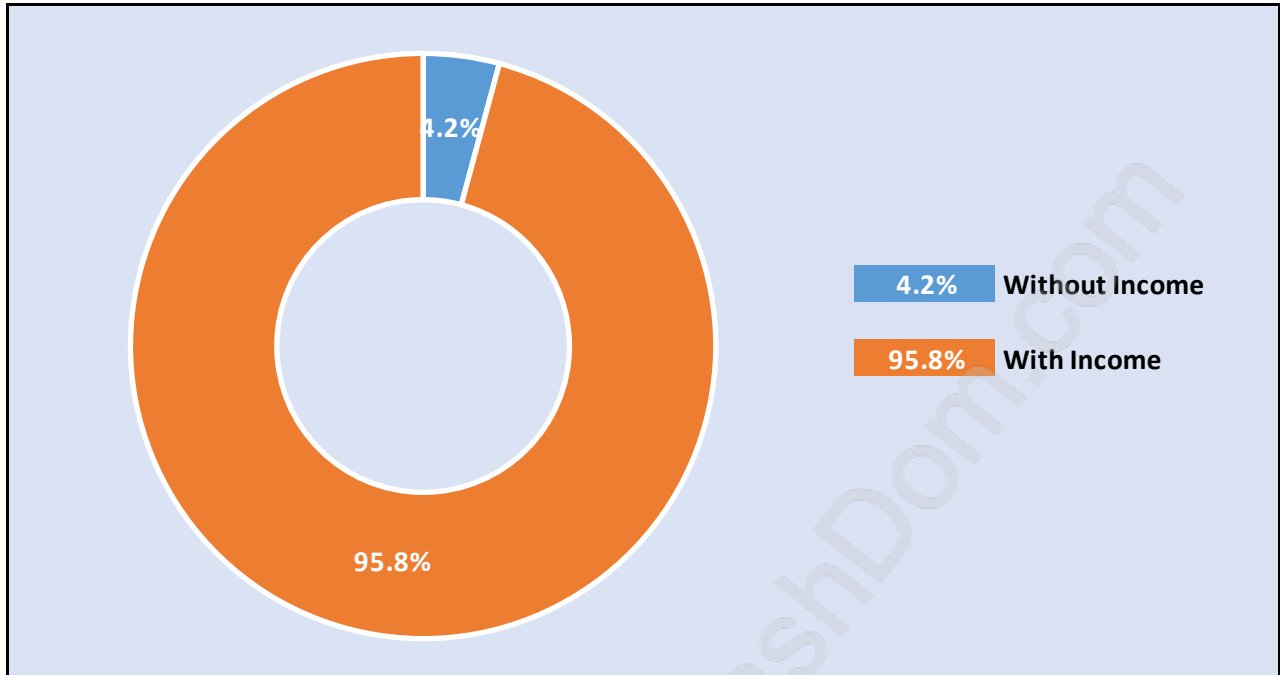

Boulevard

Population Trends in Boulevard

Population by Age in Boulevard

Population Age 15+ by Income Status in Boulevard

Total Population Age 15 - 3,105

Households by Income in Boulevard

Total Number of Households - 1,318 / Average Household Income - \$121,046

Families in Boulevard

Average Persons per Family - 3.1

Children at Home in Boulevard

Total Number of Children at Home - 1,274

Family Structure in Boulevard

Total Number of Families - 1,056 / Average Persons per Family - 3.1

Households by Household Size in Boulevard

Total Number of Households - 1,318

Dwellings in Boulevard

Population Age 15+ in Boulevard

Labour Force by Occupation in Boulevard

Labour Force Participation in Boulevard