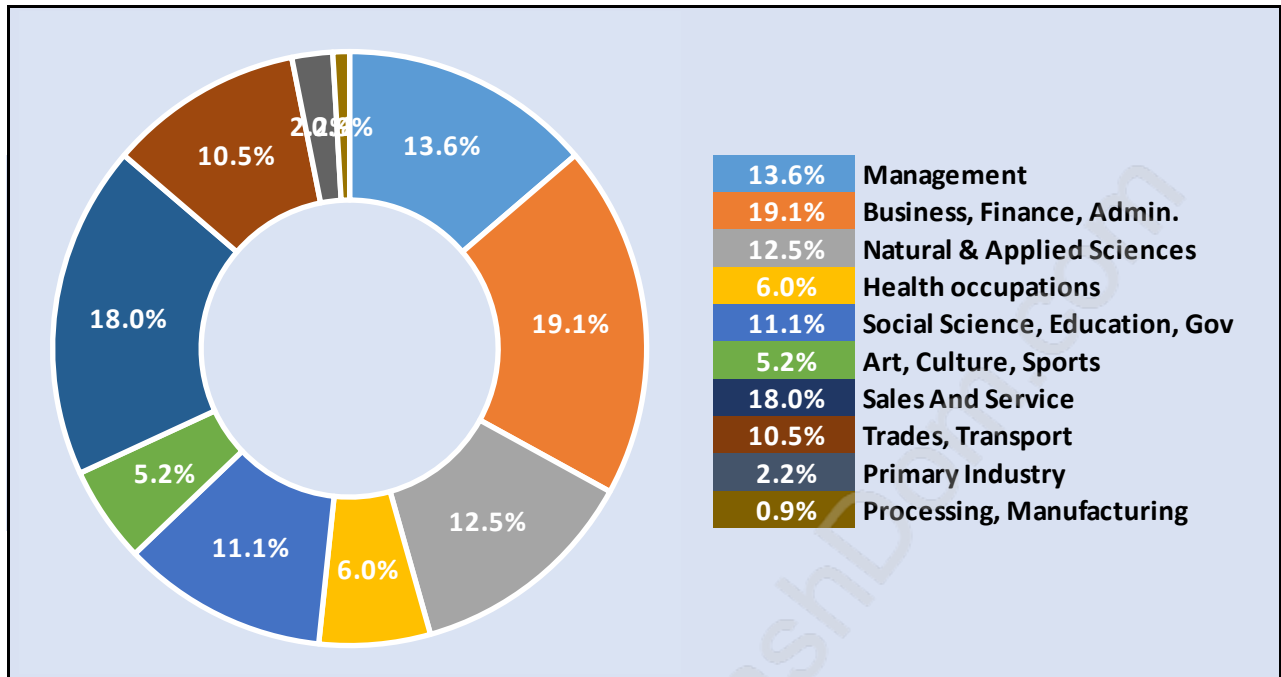

Boulevard

Population Trends in Boulevard

Population by Age in Boulevard

Population Age 15+ by Income Status in Boulevard

Total Population Age 15 - 3,105

Households by Income in Boulevard

Total Number of Households - 1,318 / Average Household Income - \$121,046

Households by Household Size in Boulevard

Total Number of Households - 1,318

Dwellings in Boulevard

Population Age 15+ in Boulevard

Labour Force by Occupation in Boulevard

Labour Force Participation in Boulevard