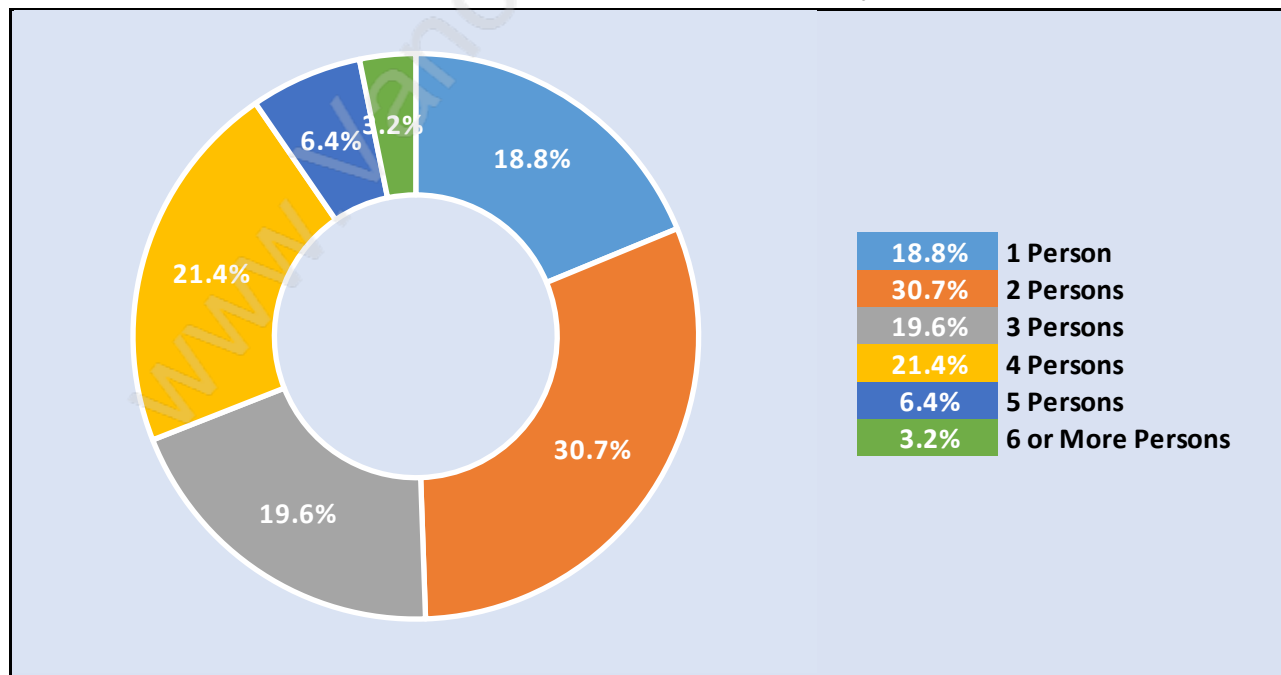

Boulevard

Population Trends in Boulevard

Population by Age in Boulevard

Population Age 15+ by Income Status in Boulevard

Total Population Age 15 - 3,105

Households by Income in Boulevard

Total Number of Households - 1,318 / Average Household Income - \$121,046

Families in Boulevard

Average Persons per Family - 3.1

Children at Home in Boulevard

Total Number of Children at Home - 1,274

Family Structure in Boulevard

Total Number of Families - 1,056 / Average Persons per Family - 3.1

Households by Household Size in Boulevard

Total Number of Households - 1,318

Dwellings in Boulevard

Population Age 15+ in Boulevard

Labour Force by Occupation in Boulevard

Labour Force Participation in Boulevard