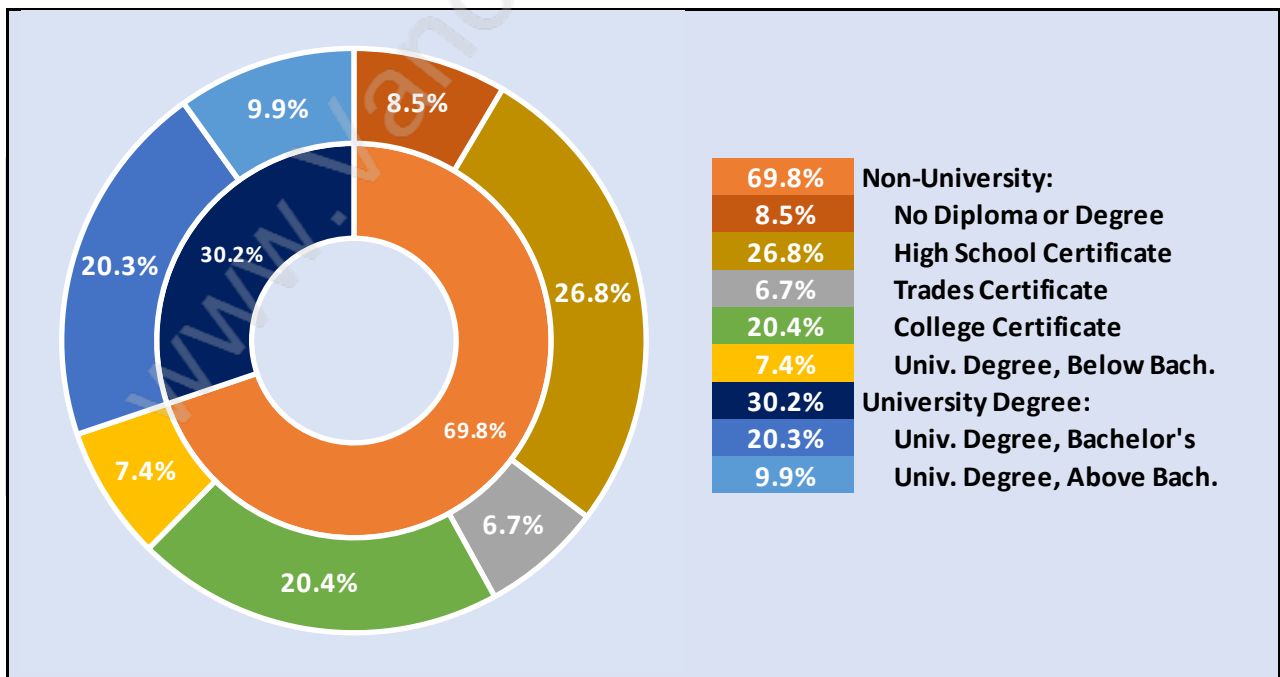

Boulevard

Population Trends in Boulevard

Population by Age in Boulevard

Population Age 15+ by Income Status in Boulevard

Total Population Age 15 - 3,105

Households by Income in Boulevard

Total Number of Households - 1,318 / Average Household Income - \$121,046

Families in Boulevard

Average Persons per Family - 3.1

Children at Home in Boulevard

Total Number of Children at Home - 1,274

Family Structure in Boulevard

Total Number of Families - 1,056 / Average Persons per Family - 3.1

Households by Household Size in Boulevard

Total Number of Households - 1,318

Dwellings in Boulevard

Population Age 15+ in Boulevard

Labour Force by Occupation in Boulevard

Labour Force Participation in Boulevard