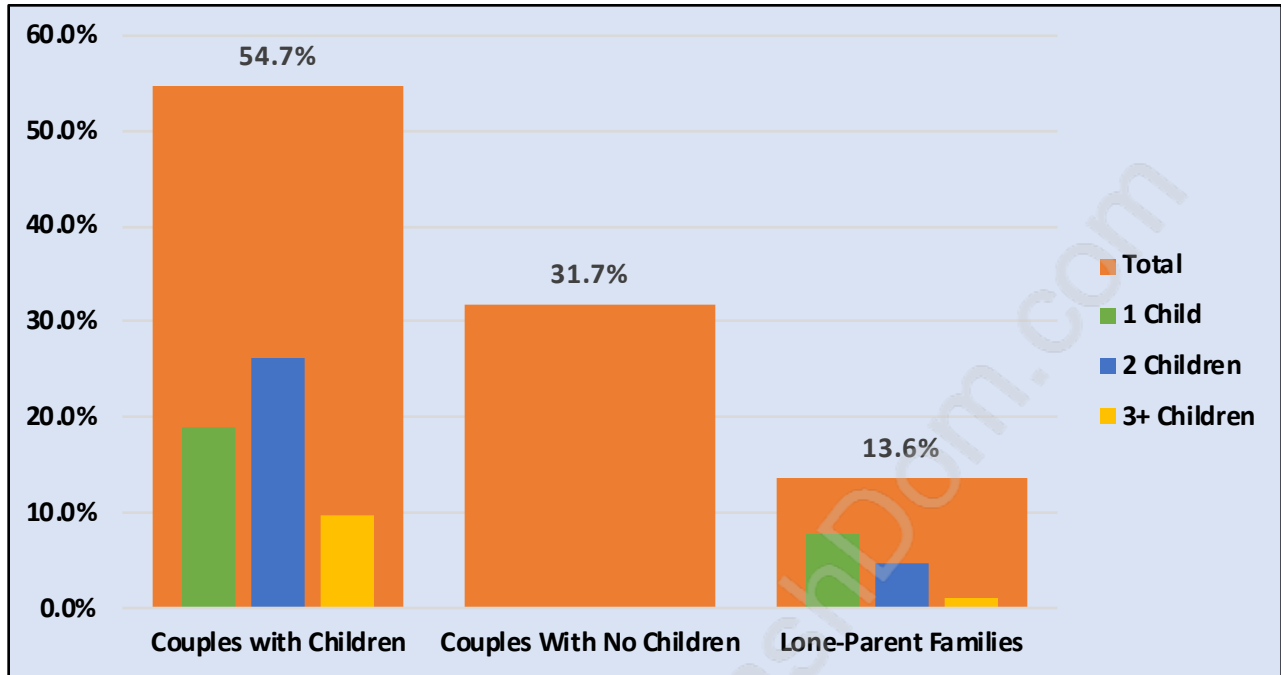

Boulevard

Population Trends in Boulevard

Population by Age in Boulevard

Population Age 15+ by Income Status in Boulevard

Total Population Age 15 - 3,105

Households by Income in Boulevard

Total Number of Households - 1,318 / Average Household Income - \$121,046

Families in Boulevard

Average Persons per Family - 3.1

Children at Home in Boulevard

Total Number of Children at Home - 1,274

Family Structure in Boulevard

Total Number of Families - 1,056 / Average Persons per Family - 3.1

Households by Household Size in Boulevard

Total Number of Households - 1,318

Dwellings in Boulevard

Population Age 15+ in Boulevard

Labour Force by Occupation in Boulevard

Labour Force Participation in Boulevard