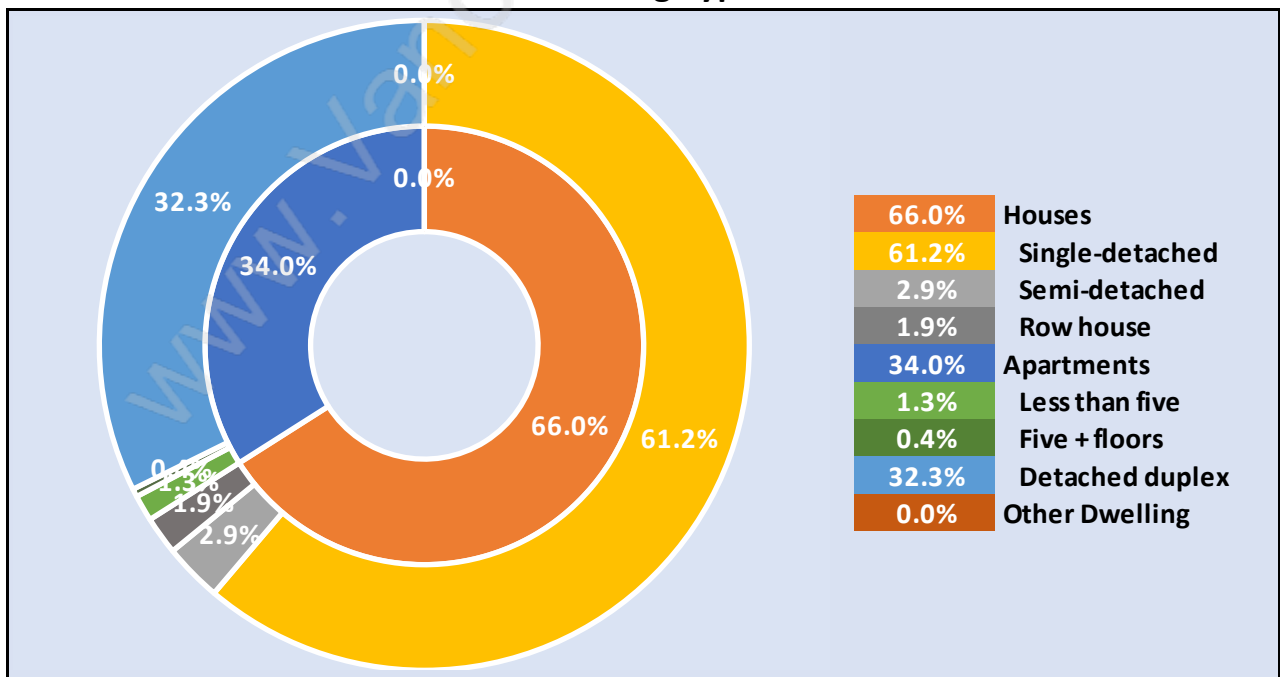

Boulevard

Population Trends in Boulevard

Population by Age in Boulevard

Population Age 15+ by Income Status in Boulevard

Total Population Age 15 - 3,105

Households by Income in Boulevard

Total Number of Households - 1,318 / Average Household Income - \$121,046

Families in Boulevard

Average Persons per Family - 3.1

Children at Home in Boulevard

Total Number of Children at Home - 1,274

Family Structure in Boulevard

Total Number of Families - 1,056 / Average Persons per Family - 3.1

Households by Household Size in Boulevard

Total Number of Households - 1,318

Dwellings in Boulevard

Population Age 15+ in Boulevard

Labour Force by Occupation in Boulevard

Labour Force Participation in Boulevard

Travel To Work in (from) Boulevard

Occupied Dwellings by Structure Type in Boulevard

Dominant Bulding Type - Houses

Private Dwellings by Period of Construction in Boulevard

Dominant Period of Construction - Before 1960