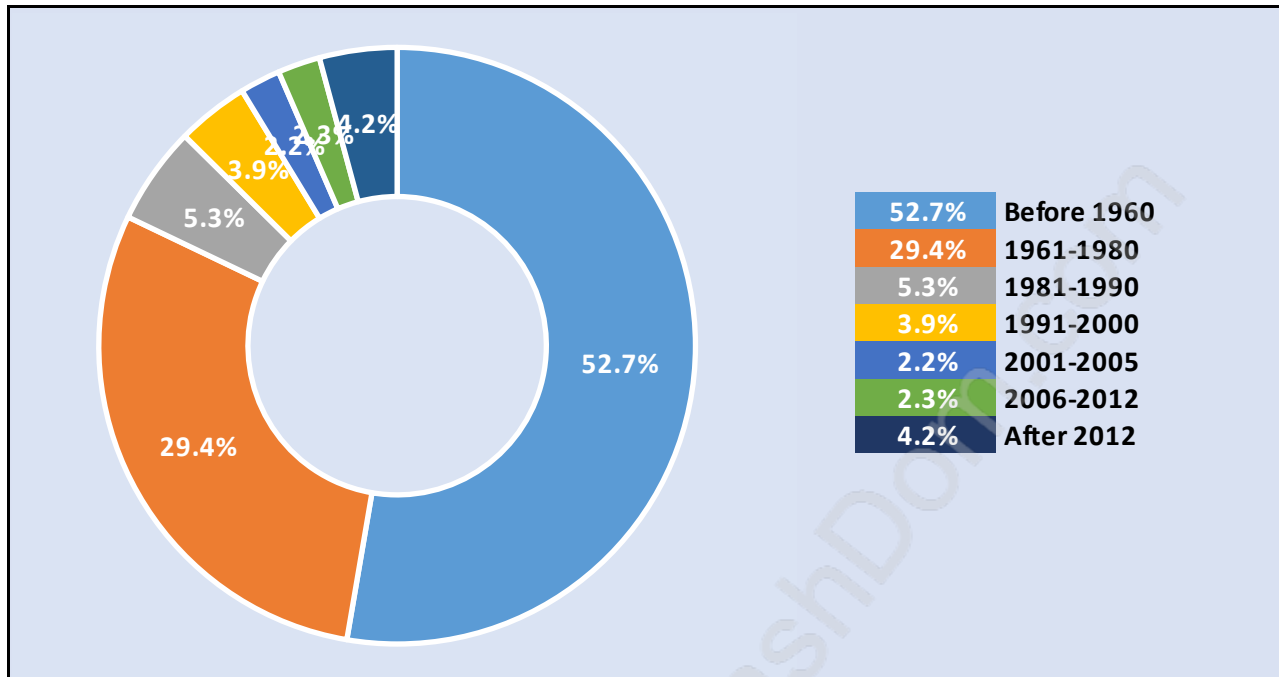

Boulevard

Population Trends in Boulevard

Population by Age in Boulevard

Population Age 15+ by Income Status in Boulevard

Total Population Age 15 - 3,105

Households by Income in Boulevard

Total Number of Households - 1,318 / Average Household Income - \$121,046

Travel To Work in (from) Boulevard

Occupied Dwellings by Structure Type in Boulevard

Dominant Bulding Type - Houses

Private Dwellings by Period of Construction in Boulevard

Dominant Period of Construction - Before 1960