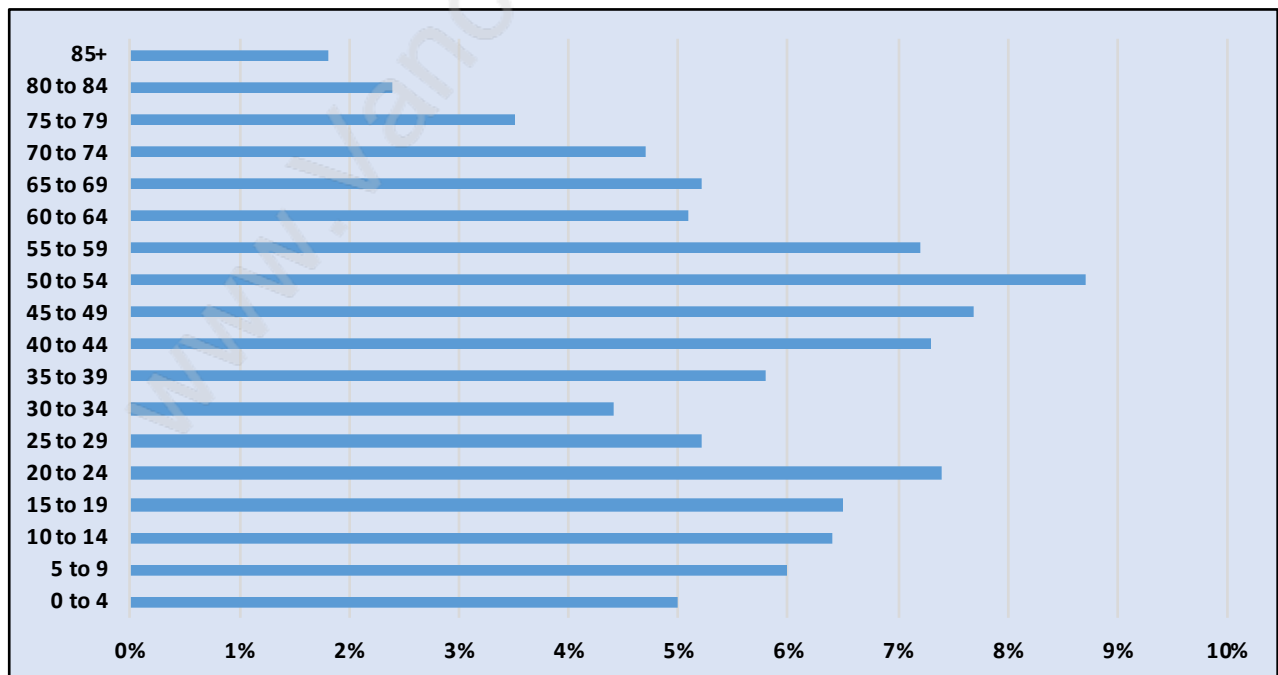

Boulevard

Population Trends in Boulevard

Population by Age in Boulevard

Population Age 15+ by Income Status in Boulevard

Total Population Age 15 - 3,105

Households by Income in Boulevard

Total Number of Households - 1,318 / Average Household Income - \$121,046

Families in Boulevard

Average Persons per Family - 3.1

Children at Home in Boulevard

Total Number of Children at Home - 1,274

Family Structure in Boulevard

Total Number of Families - 1,056 / Average Persons per Family - 3.1

Households by Household Size in Boulevard

Total Number of Households - 1,318

Dwellings in Boulevard

Population Age 15+ in Boulevard

Labour Force by Occupation in Boulevard

Labour Force Participation in Boulevard