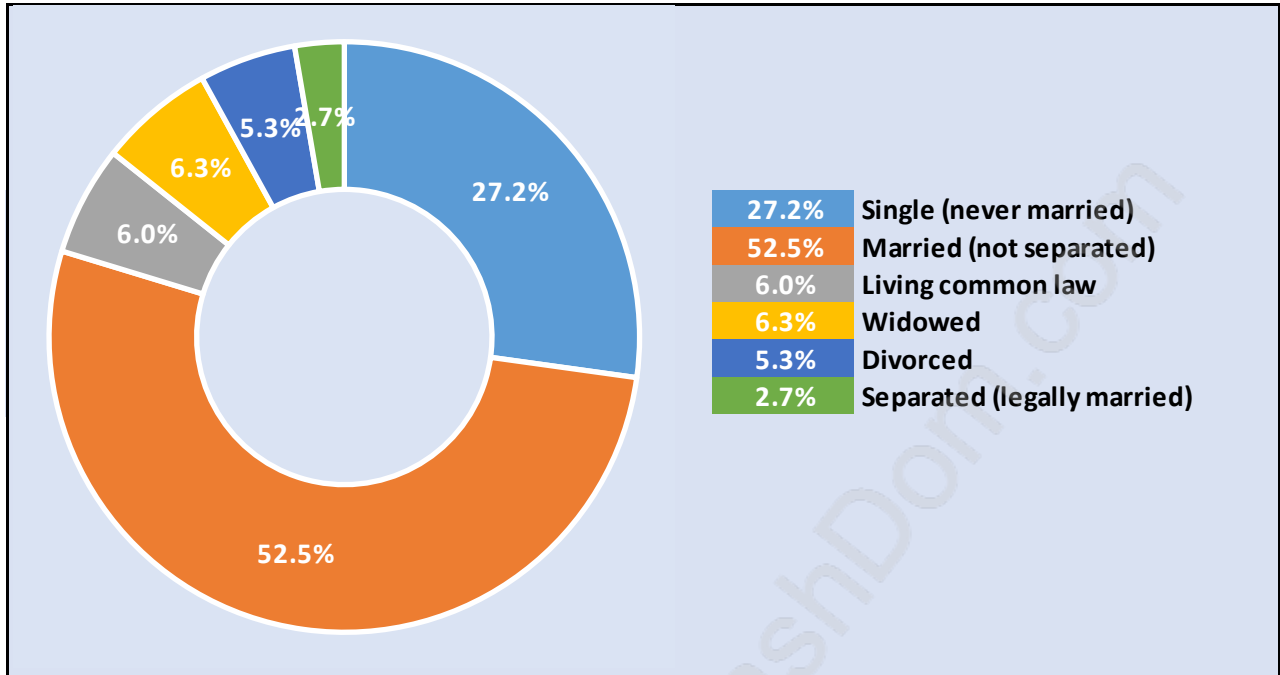

Boulevard

Population Trends in Boulevard

Population by Age in Boulevard

Population Age 15+ by Income Status in Boulevard

Total Population Age 15 - 3,105

Households by Income in Boulevard

Total Number of Households - 1,318 / Average Household Income - \$121,046

Families in Boulevard

Average Persons per Family - 3.1

Children at Home in Boulevard

Total Number of Children at Home - 1,274

Family Structure in Boulevard

Total Number of Families - 1,056 / Average Persons per Family - 3.1

Households by Household Size in Boulevard

Total Number of Households - 1,318

Dwellings in Boulevard

Population Age 15+ in Boulevard

Labour Force by Occupation in Boulevard

Labour Force Participation in Boulevard