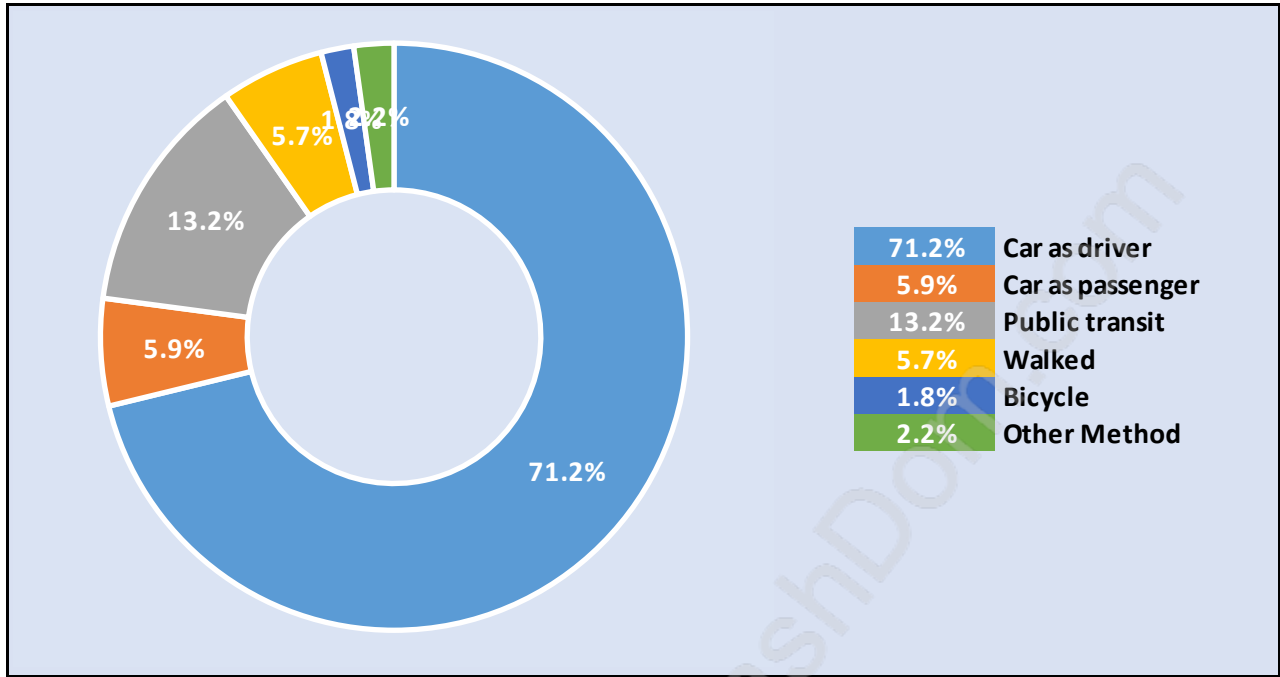

Boulevard

Population Trends in Boulevard

Population by Age in Boulevard

Population Age 15+ by Income Status in Boulevard

Total Population Age 15 - 3,105

Households by Income in Boulevard

Total Number of Households - 1,318 / Average Household Income - \$121,046

Families in Boulevard

Average Persons per Family - 3.1

Children at Home in Boulevard

Total Number of Children at Home - 1,274

Family Structure in Boulevard

Total Number of Families - 1,056 / Average Persons per Family - 3.1

Households by Household Size in Boulevard

Total Number of Households - 1,318

Dwellings in Boulevard

Population Age 15+ in Boulevard

Labour Force by Occupation in Boulevard

Labour Force Participation in Boulevard

Travel To Work in (from) Boulevard

Occupied Dwellings by Structure Type in Boulevard

Dominant Bulding Type - Houses

Private Dwellings by Period of Construction in Boulevard

Dominant Period of Construction - Before 1960