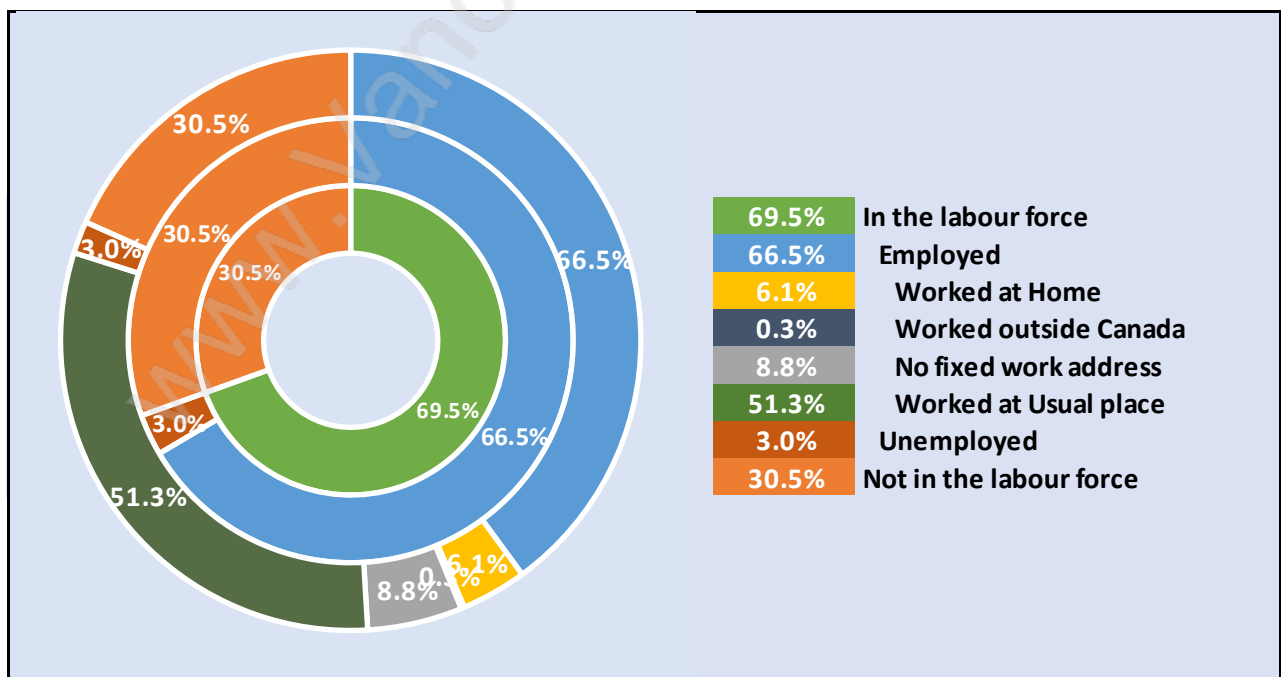

Boulevard

Population Trends in Boulevard

Population by Age in Boulevard

Population Age 15+ by Income Status in Boulevard

Total Population Age 15 - 3,105

Households by Income in Boulevard

Total Number of Households - 1,318 / Average Household Income - \$121,046

Households by Household Size in Boulevard

Total Number of Households - 1,318

Dwellings in Boulevard

Population Age 15+ in Boulevard

Labour Force by Occupation in Boulevard

Labour Force Participation in Boulevard