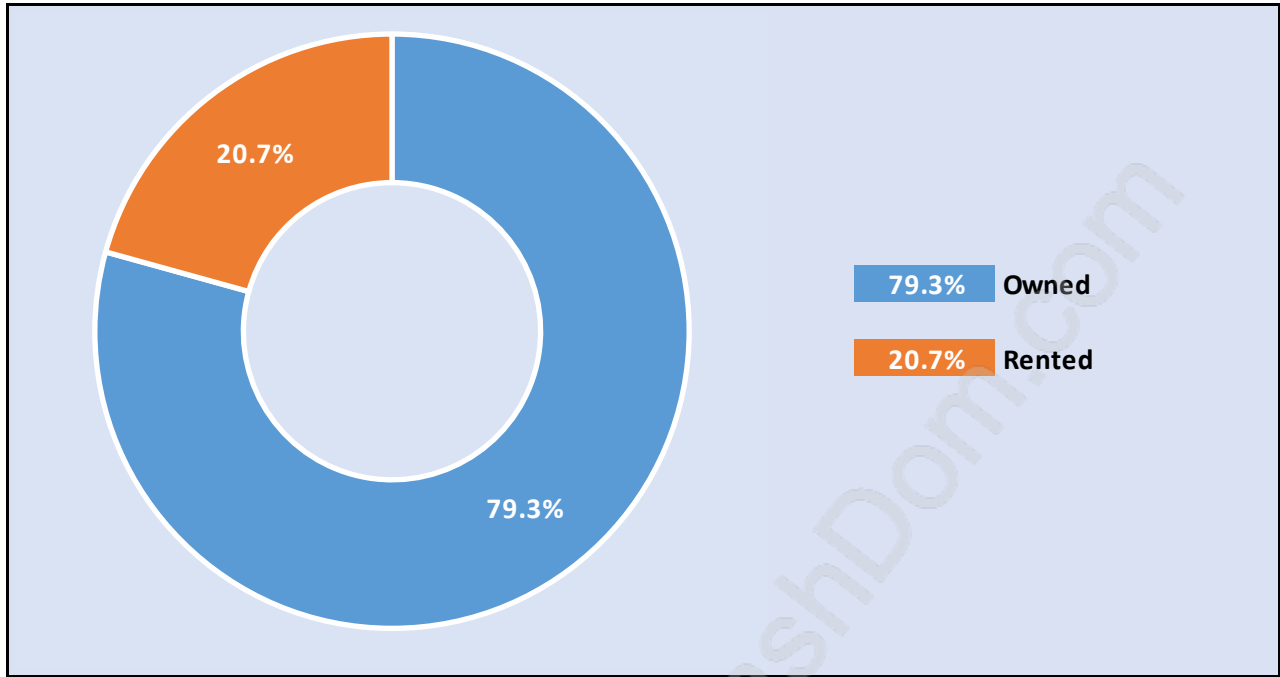

Boulevard

Population Trends in Boulevard

Population by Age in Boulevard

Population Age 15+ by Income Status in Boulevard

Total Population Age 15 - 3,105

Households by Income in Boulevard

Total Number of Households - 1,318 / Average Household Income - \$121,046

Families in Boulevard

Average Persons per Family - 3.1

Children at Home in Boulevard

Total Number of Children at Home - 1,274

Family Structure in Boulevard

Total Number of Families - 1,056 / Average Persons per Family - 3.1

Households by Household Size in Boulevard

Total Number of Households - 1,318

Dwellings in Boulevard

Population Age 15+ in Boulevard

Labour Force by Occupation in Boulevard

Labour Force Participation in Boulevard