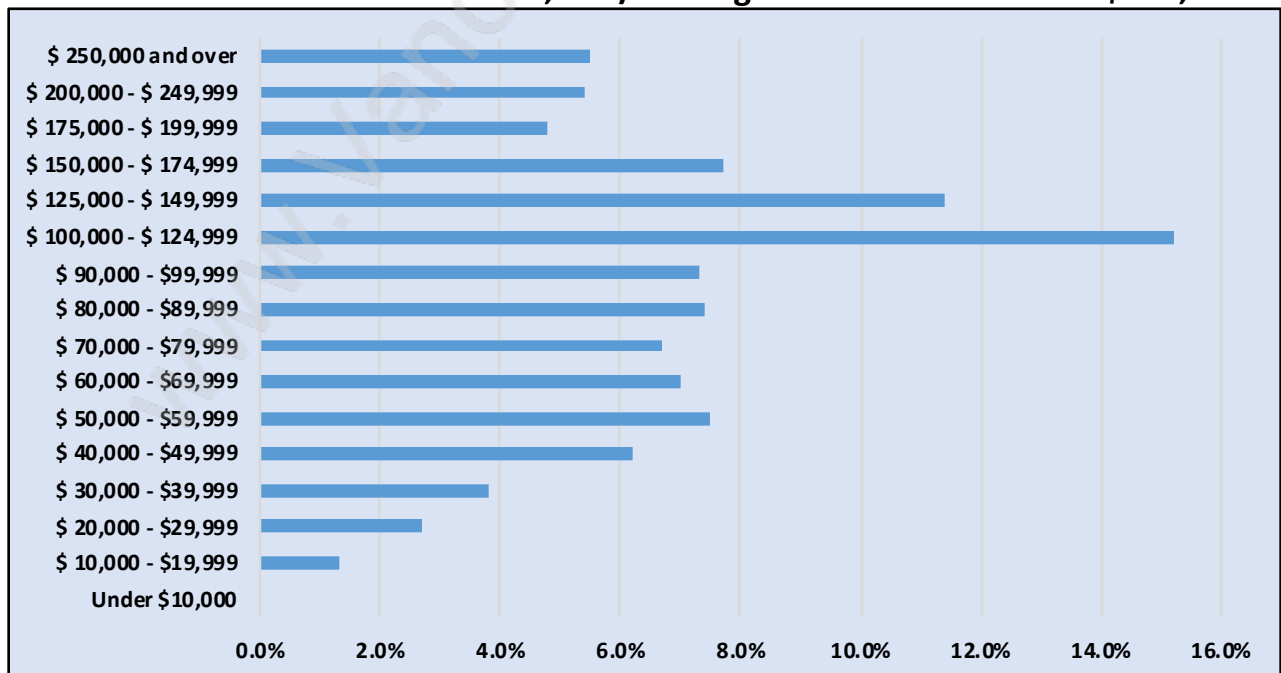

Boulevard

Population Trends in Boulevard

Population by Age in Boulevard

Population Age 15+ by Income Status in Boulevard

Total Population Age 15 - 3,105

Households by Income in Boulevard

Total Number of Households - 1,318 / Average Household Income - \$121,046

Families in Boulevard

Average Persons per Family - 3.1

Children at Home in Boulevard

Total Number of Children at Home - 1,274

Family Structure in Boulevard

Total Number of Families - 1,056 / Average Persons per Family - 3.1