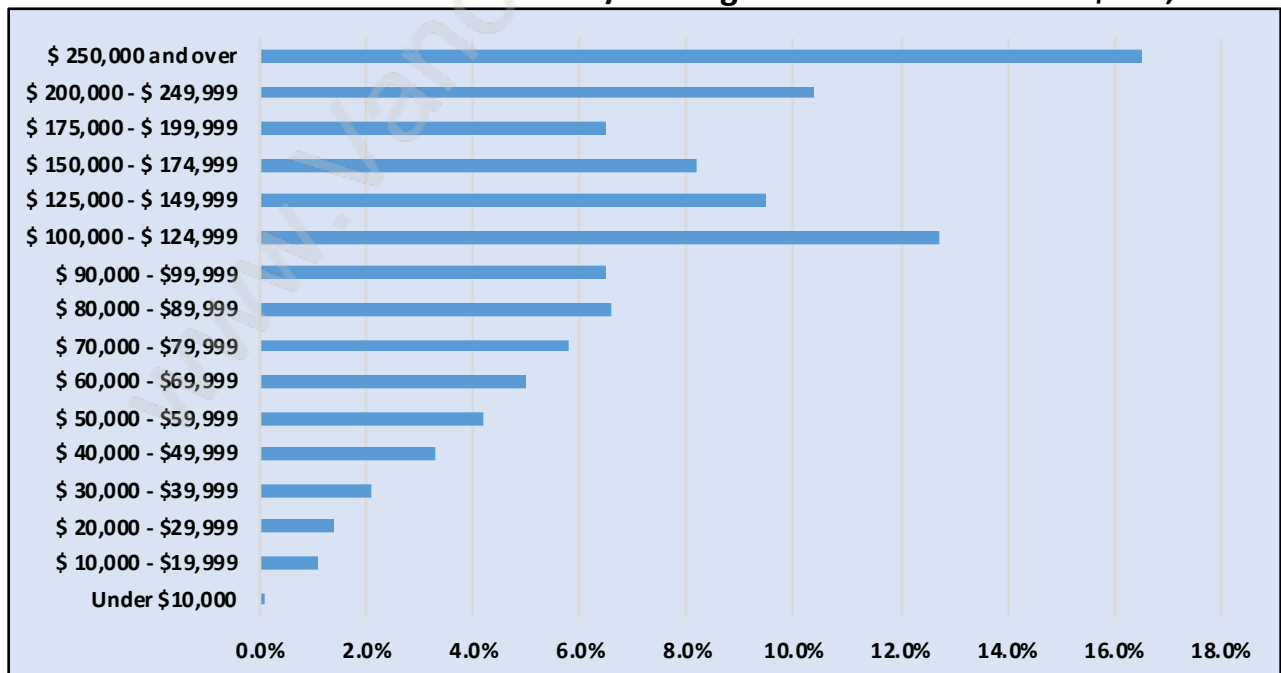

Boundary Beach

July 2018

Population Trends in Boundary Beach

Population by Age in Boundary Beach

Population Age 15+ by Income Status in Boundary Beach

Total Population Age 15 - 1,868

Households by Income in Boundary Beach

Total Number of Households - 862 / Average Household Income - \$171,266

Families in Boundary Beach

Average Persons per Family - 2.8

Children at Home in Boundary Beach

Total Number of Children at Home - 548