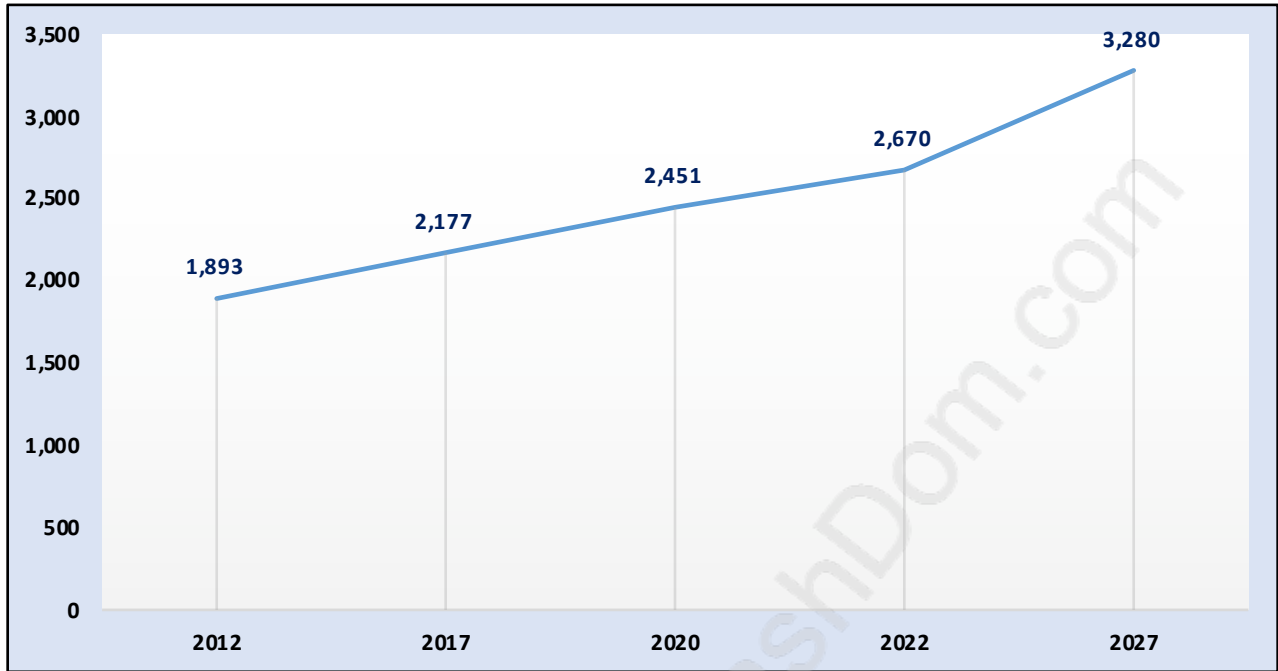

Boundary Beach

July 2018

Population Trends in Boundary Beach

Population by Age in Boundary Beach

Population Age 15+ by Income Status in Boundary Beach

Total Population Age 15 - 1,868

Households by Income in Boundary Beach

Total Number of Households - 862 / Average Household Income - \$171,266

Families in Boundary Beach

Average Persons per Family - 2.8

Children at Home in Boundary Beach

Total Number of Children at Home - 548