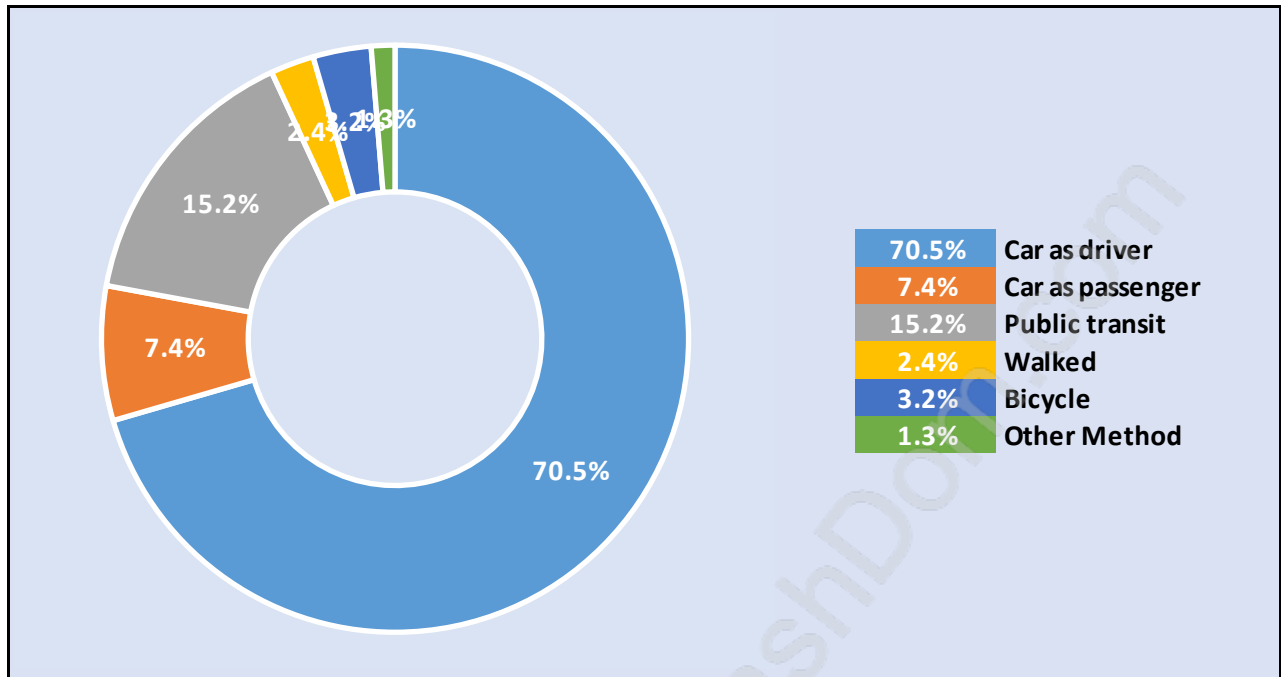

Boundary Beach

July 2018

Population Trends in Boundary Beach

Population by Age in Boundary Beach

Population Age 15+ by Income Status in Boundary Beach

Total Population Age 15 - 1,868

Households by Income in Boundary Beach

Population Age 15+ in Boundary Beach

Labour Force by Occupation in Boundary Beach

Labour Force Participation in Boundary Beach

Travel To Work in (from) Boundary Beach

Occupied Dwellings by Structure Type in Boundary Beach

Dominant Bulding Type - Houses

Private Dwellings by Period of Construction in Boundary Beach

Dominant Period of Construction - 1961-1980

Population by Religion in Boundary Beach

Population by Home Languages in Boundary Beach