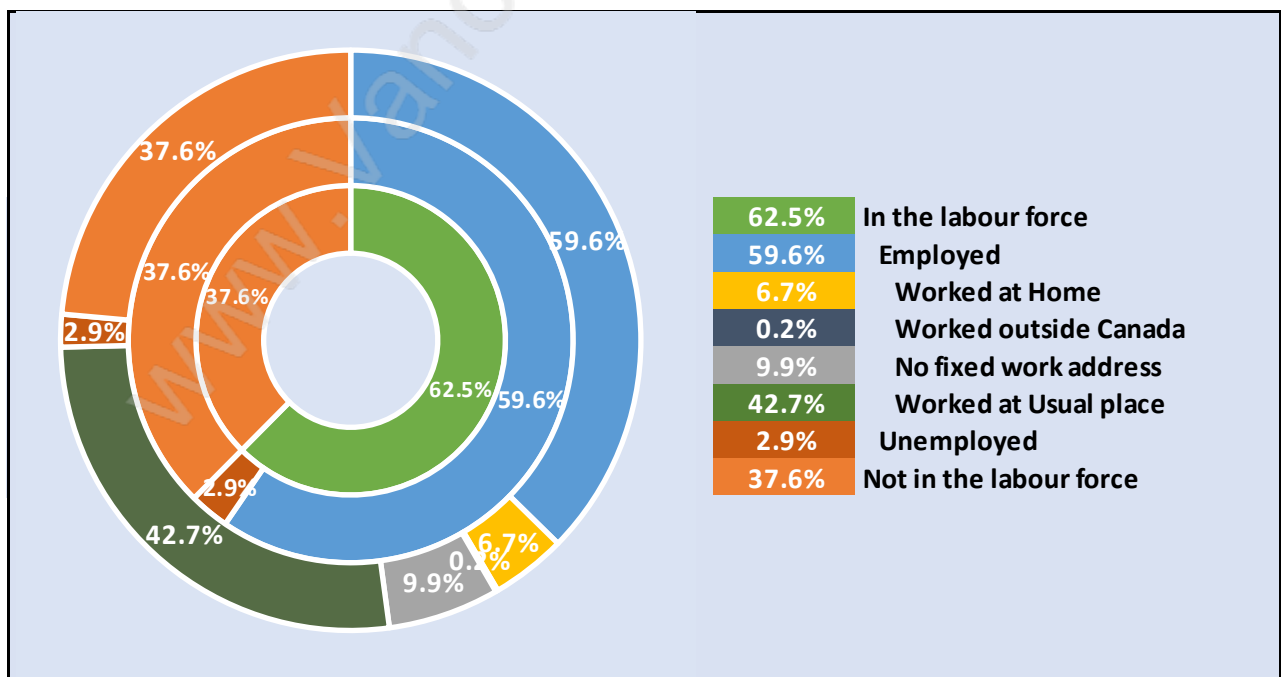

Boundary Beach

July 2018

Population Trends in Boundary Beach

Population by Age in Boundary Beach

Population Age 15+ by Income Status in Boundary Beach

Total Population Age 15 - 1,868

Households by Income in Boundary Beach

Total Number of Households - 862 / Average Household Income - \$171,266

Families in Boundary Beach

Average Persons per Family - 2.8

Children at Home in Boundary Beach

Total Number of Children at Home - 548

Family Structure in Boundary Beach

Total Number of Families - 712 / Average Persons per Family - 2.8

Households by Household Size in Boundary Beach

Total Number of Households - 862

Dwellings in Boundary Beach

Population Age 15+ in Boundary Beach

Labour Force by Occupation in Boundary Beach

Labour Force Participation in Boundary Beach

Travel To Work in (from) Boundary Beach

Occupied Dwellings by Structure Type in Boundary Beach