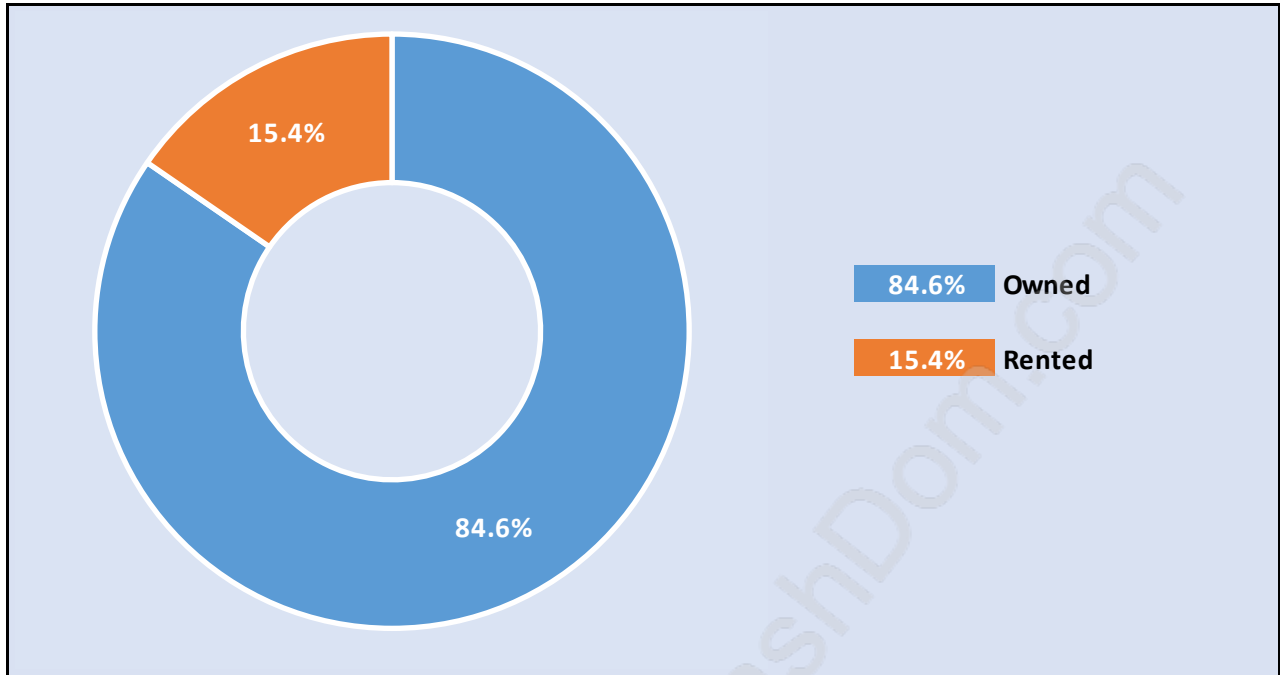

Boundary Beach

July 2018

Population Trends in Boundary Beach

Population by Age in Boundary Beach

Population Age 15+ by Income Status in Boundary Beach

Total Population Age 15 - 1,868

Households by Income in Boundary Beach

Total Number of Households - 862 / Average Household Income - \$171,266

Families in Boundary Beach

Average Persons per Family - 2.8

Children at Home in Boundary Beach

Total Number of Children at Home - 548

Family Structure in Boundary Beach

Total Number of Families - 712 / Average Persons per Family - 2.8

Households by Household Size in Boundary Beach

Total Number of Households - 862

Dwellings in Boundary Beach

Population Age 15+ in Boundary Beach

Labour Force by Occupation in Boundary Beach

Labour Force Participation in Boundary Beach

Travel To Work in (from) Boundary Beach

Occupied Dwellings by Structure Type in Boundary Beach