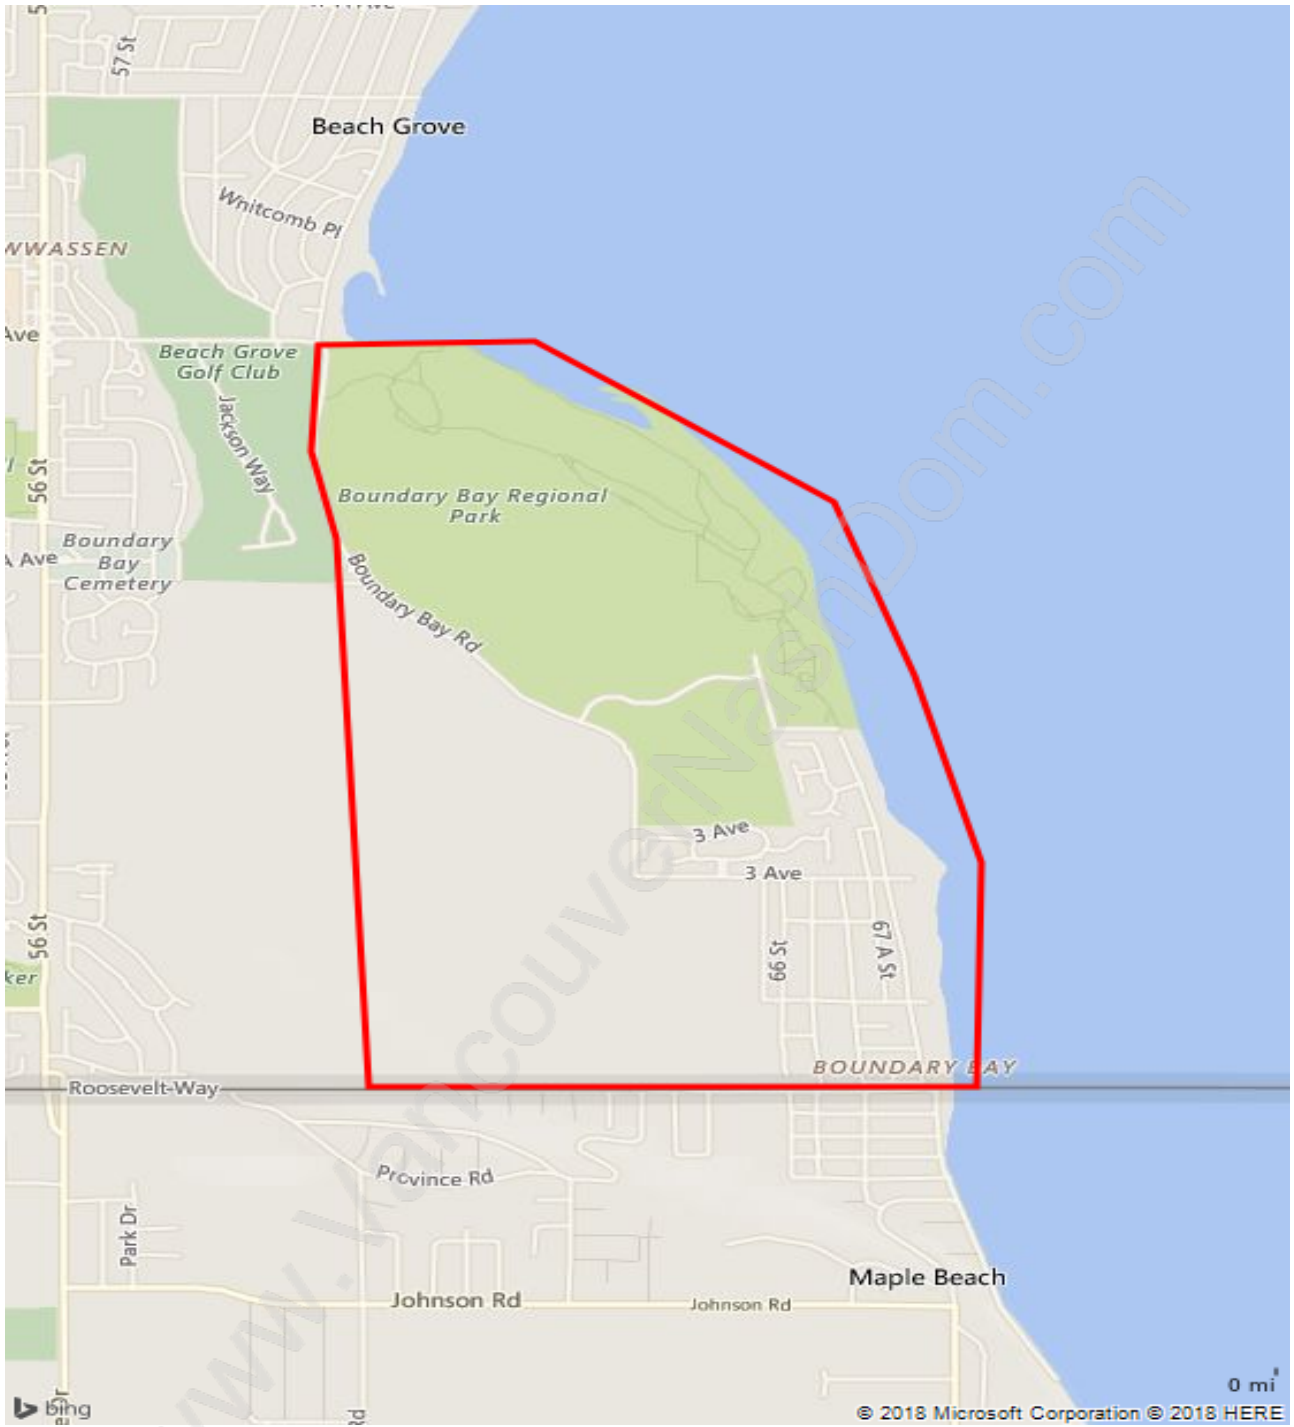

Boundary Beach

July 2018

Population Trends in Boundary Beach

Population by Age in Boundary Beach

Population Age 15+ by Income Status in Boundary Beach

Total Population Age 15 - 1,868

Households by Income in Boundary Beach

Total Number of Households - 862 / Average Household Income - \$171,266

Families in Boundary Beach

Average Persons per Family - 2.8

Children at Home in Boundary Beach

Total Number of Children at Home - 548

Family Structure in Boundary Beach

Total Number of Families - 712 / Average Persons per Family - 2.8

Households by Household Size in Boundary Beach

Total Number of Households - 862

Dwellings in Boundary Beach