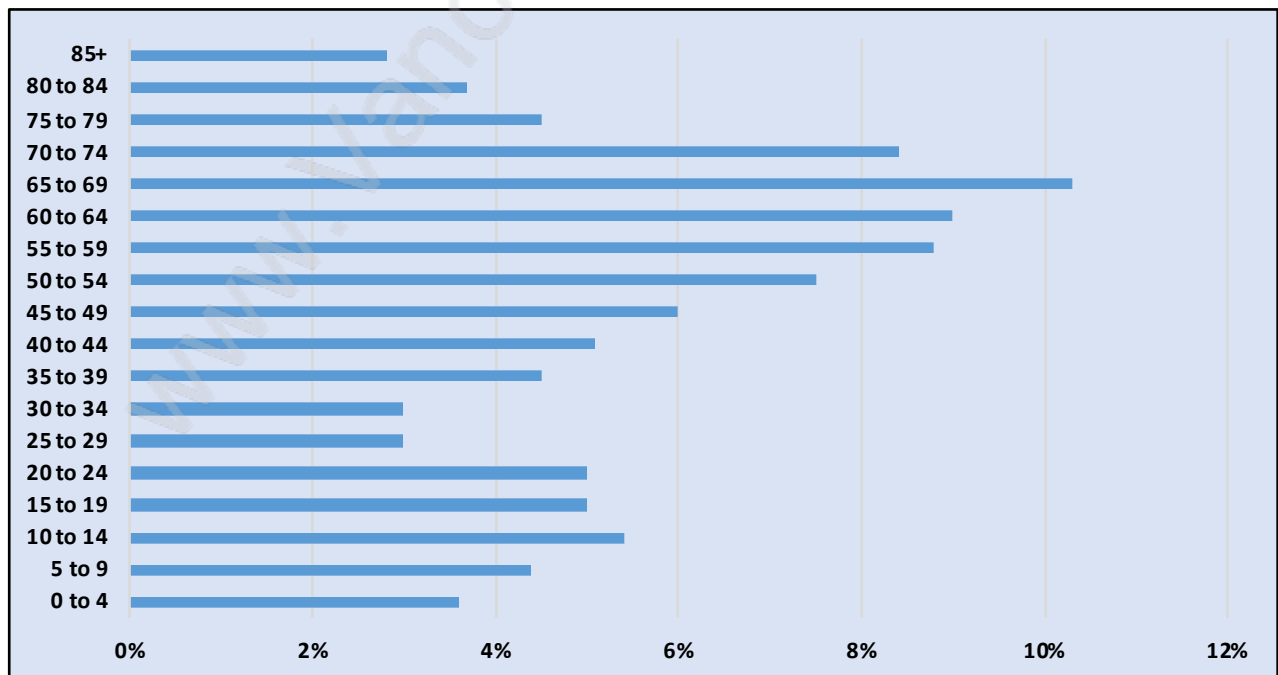

Boundary Beach

July 2018

Population Trends in Boundary Beach

Population by Age in Boundary Beach

Population Age 15+ by Income Status in Boundary Beach

Total Population Age 15 - 1,868

Households by Income in Boundary Beach

Total Number of Households - 862 / Average Household Income - \$171,266

Families in Boundary Beach

Average Persons per Family - 2.8

Children at Home in Boundary Beach

Total Number of Children at Home - 548