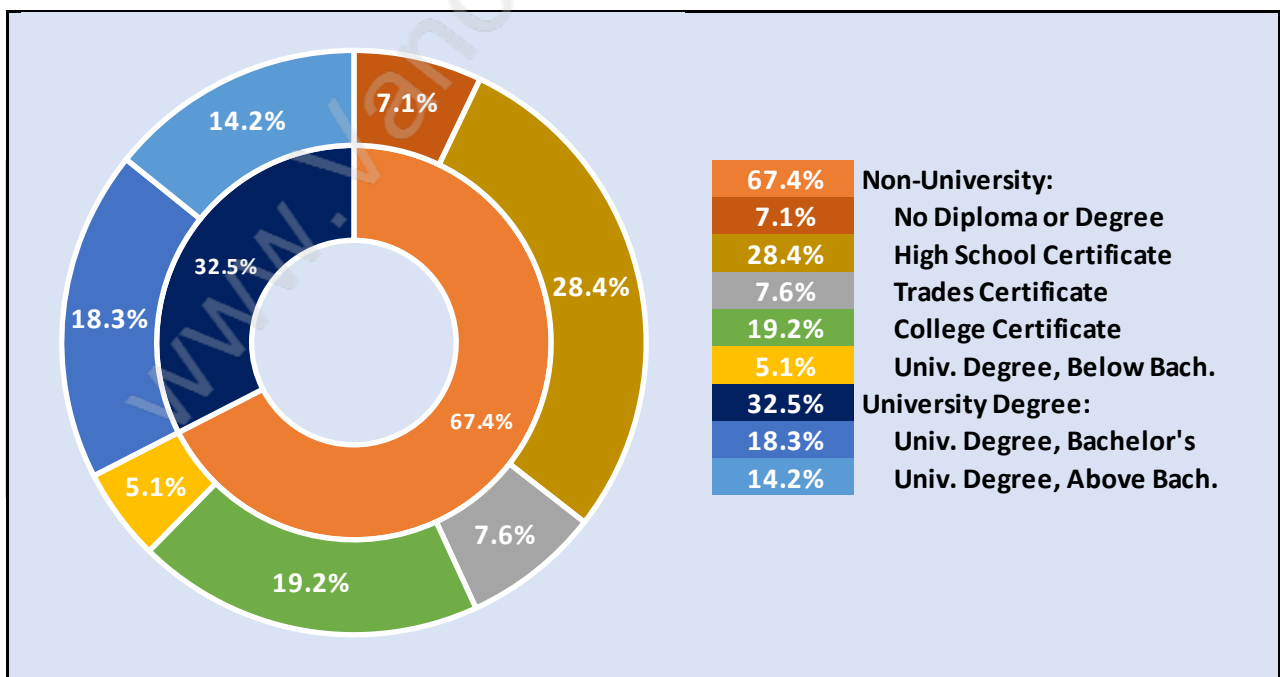

Boundary Beach

July 2018

Population Trends in Boundary Beach

Population by Age in Boundary Beach

Population Age 15+ by Income Status in Boundary Beach

Total Population Age 15 - 1,868

Households by Income in Boundary Beach

Total Number of Households - 862 / Average Household Income - \$171,266

Families in Boundary Beach

Average Persons per Family - 2.8

Children at Home in Boundary Beach

Total Number of Children at Home - 548

Family Structure in Boundary Beach

Total Number of Families - 712 / Average Persons per Family - 2.8

Households by Household Size in Boundary Beach

Total Number of Households - 862

Dwellings in Boundary Beach

Population Age 15+ in Boundary Beach

Labour Force by Occupation in Boundary Beach

Labour Force Participation in Boundary Beach

Travel To Work in (from) Boundary Beach

Occupied Dwellings by Structure Type in Boundary Beach