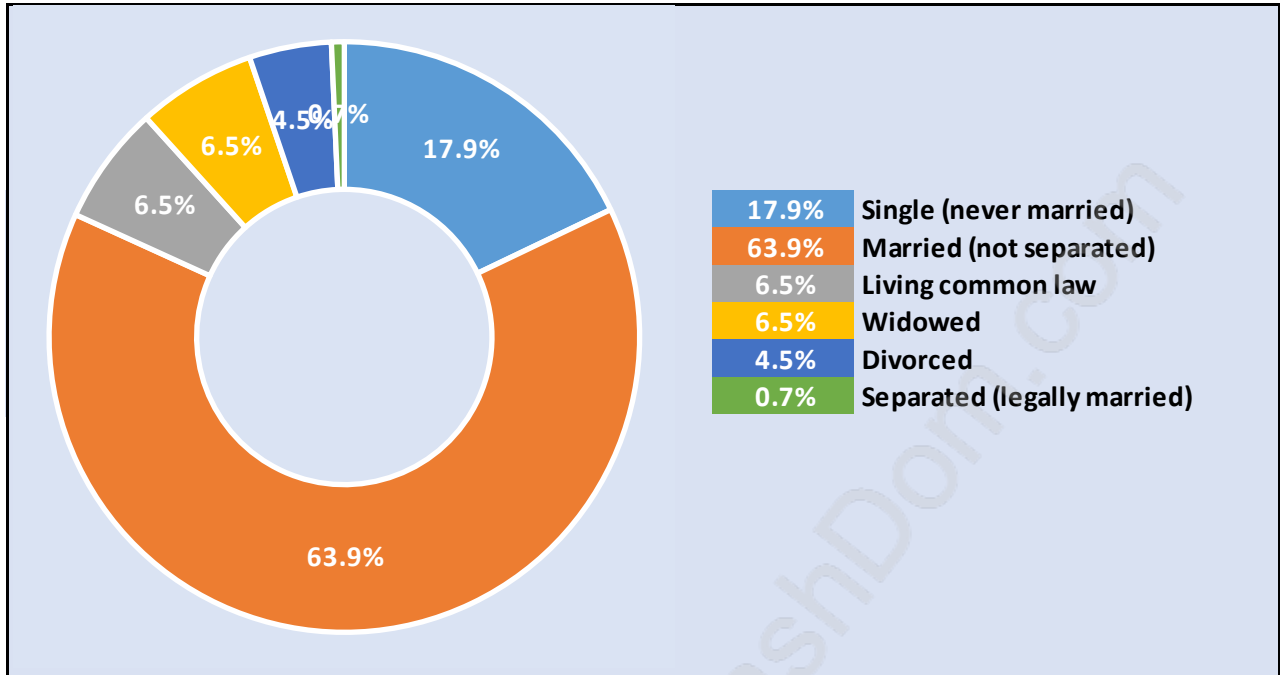

Boundary Beach

July 2018

Population Trends in Boundary Beach

Population by Age in Boundary Beach

Population Age 15+ by Income Status in Boundary Beach

Total Population Age 15 - 1,868

Households by Income in Boundary Beach

Total Number of Households - 862 / Average Household Income - \$171,266

Families in Boundary Beach

Average Persons per Family - 2.8

Children at Home in Boundary Beach

Total Number of Children at Home - 548

Family Structure in Boundary Beach

Total Number of Families - 712 / Average Persons per Family - 2.8

Households by Household Size in Boundary Beach

Total Number of Households - 862

Dwellings in Boundary Beach

Population Age 15+ in Boundary Beach

Labour Force by Occupation in Boundary Beach

Labour Force Participation in Boundary Beach

Travel To Work in (from) Boundary Beach

Occupied Dwellings by Structure Type in Boundary Beach