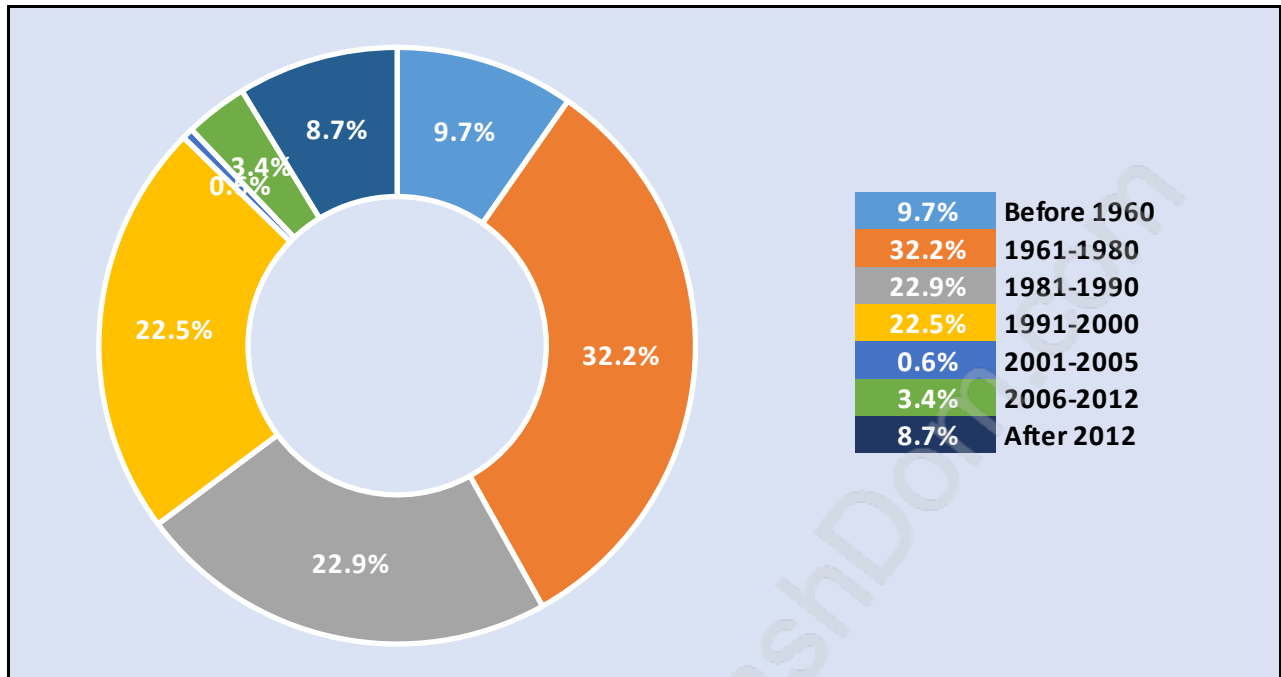

Boundary Beach

July 2018

Population Trends in Boundary Beach

Population by Age in Boundary Beach

Population Age 15+ by Income Status in Boundary Beach

Total Population Age 15 - 1,868

Households by Income in Boundary Beach

Total Number of Households - 862 / Average Household Income - \$171,266

Families in Boundary Beach

Average Persons per Family - 2.8

Children at Home in Boundary Beach

Total Number of Children at Home - 548

Population Age 15+ in Boundary Beach

Labour Force by Occupation in Boundary Beach

Labour Force Participation in Boundary Beach

Travel To Work in (from) Boundary Beach

Occupied Dwellings by Structure Type in Boundary Beach

Dominant Bulding Type - Houses

Private Dwellings by Period of Construction in Boundary Beach

Dominant Period of Construction - 1961-1980

Population by Religion in Boundary Beach

Population by Home Languages in Boundary Beach