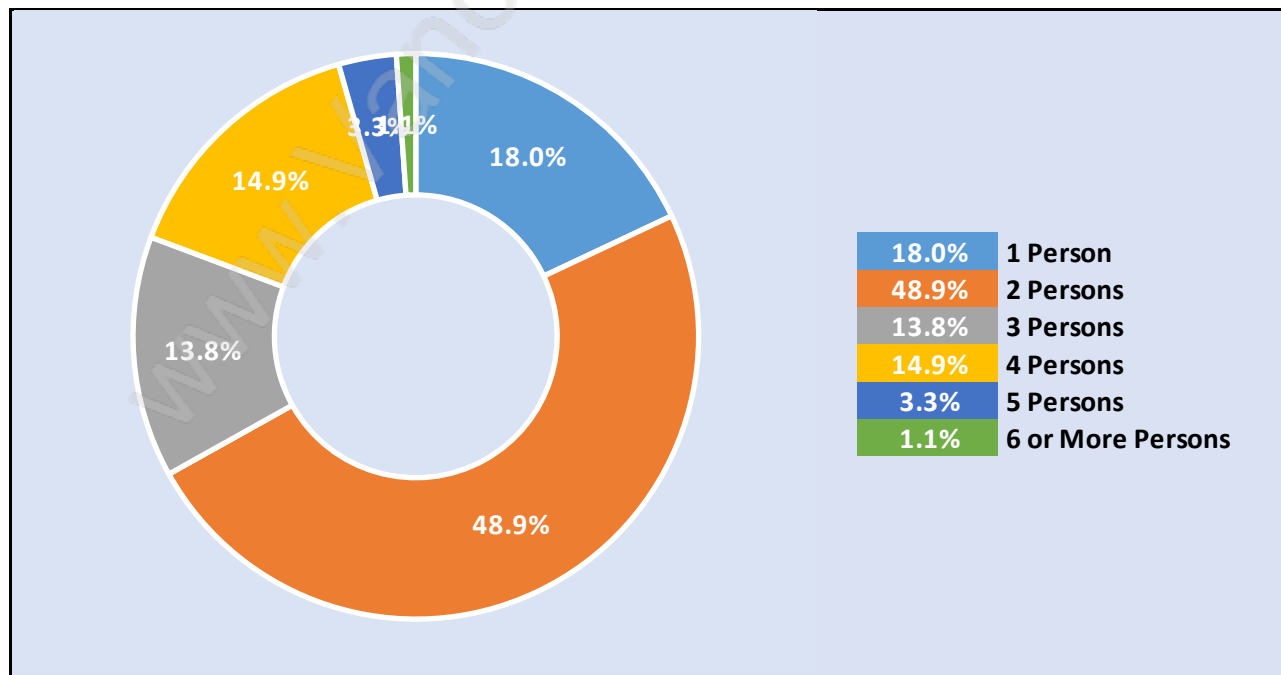

Boundary Beach

July 2018

Population Trends in Boundary Beach

Population by Age in Boundary Beach

Population Age 15+ by Income Status in Boundary Beach

Total Population Age 15 - 1,868

Households by Income in Boundary Beach

Total Number of Households - 862 / Average Household Income - \$171,266

Families in Boundary Beach

Average Persons per Family - 2.8

Children at Home in Boundary Beach

Total Number of Children at Home - 548

Family Structure in Boundary Beach

Total Number of Families - 712 / Average Persons per Family - 2.8

Households by Household Size in Boundary Beach

Total Number of Households - 862

Dwellings in Boundary Beach

Population Age 15+ in Boundary Beach

Labour Force by Occupation in Boundary Beach

Labour Force Participation in Boundary Beach

Travel To Work in (from) Boundary Beach

Occupied Dwellings by Structure Type in Boundary Beach