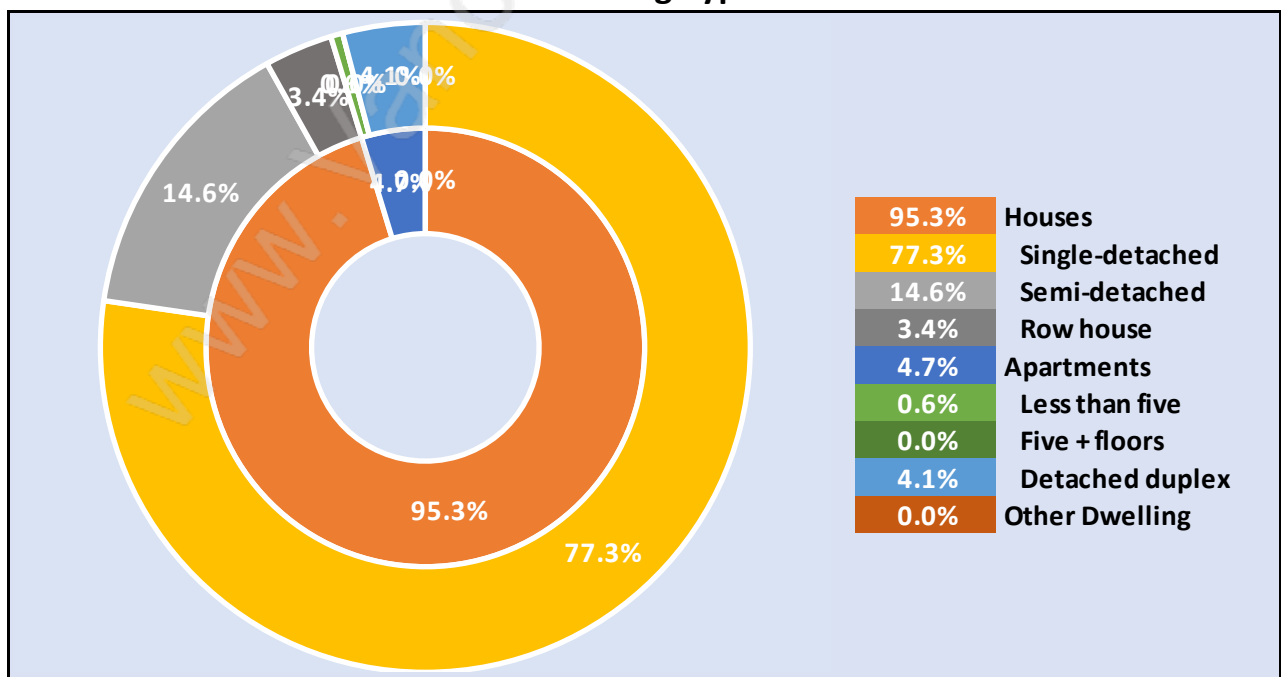

Total Number of Households - 862 / Average Household Income - \$171,266

Families in Boundary Beach

Average Persons per Family - 2.8

Children at Home in Boundary Beach

Total Number of Children at Home - 548

Family Structure in Boundary Beach

Total Number of Families - 712 / Average Persons per Family - 2.8

Households by Household Size in Boundary Beach

Total Number of Households - 862

Dwellings in Boundary Beach

Population Age 15+ in Boundary Beach

Labour Force by Occupation in Boundary Beach

Labour Force Participation in Boundary Beach

Travel To Work in (from) Boundary Beach

Occupied Dwellings by Structure Type in Boundary Beach

Dominant Bulding Type - Houses

Private Dwellings by Period of Construction in Boundary Beach

Dominant Period of Construction - 1961-1980

Population by Religion in Boundary Beach

Population by Home Languages in Boundary Beach