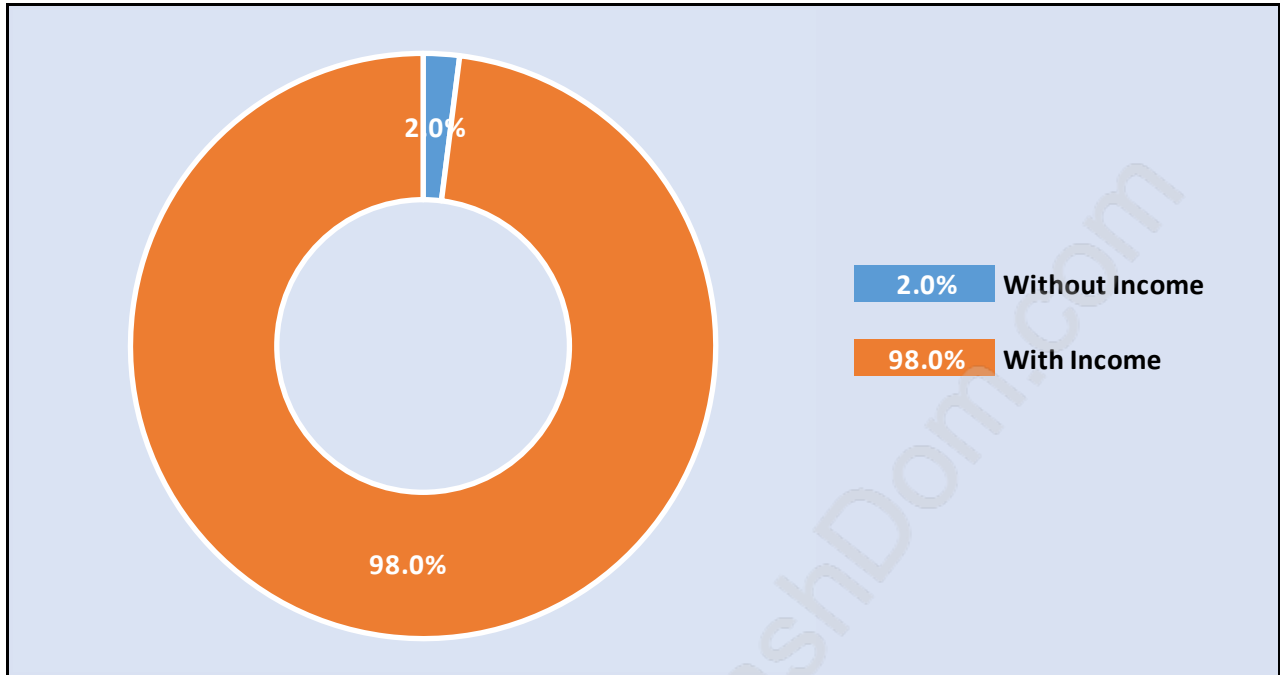

Boundary Beach

July 2018

Population Trends in Boundary Beach

Population by Age in Boundary Beach

Population Age 15+ by Income Status in Boundary Beach

Total Population Age 15 - 1,868

Households by Income in Boundary Beach

Total Number of Households - 862 / Average Household Income - \$171,266

Families in Boundary Beach

Average Persons per Family - 2.8

Children at Home in Boundary Beach

Total Number of Children at Home - 548