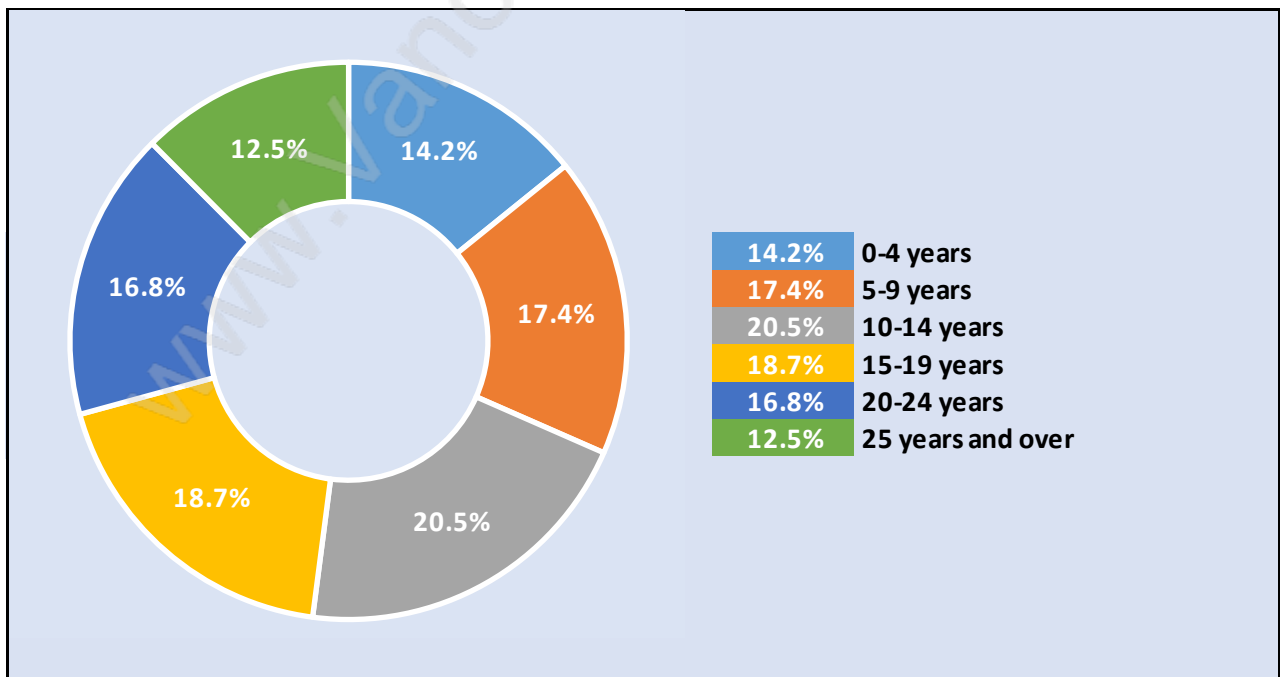

Boundary Beach

July 2018

Population Trends in Boundary Beach

Population by Age in Boundary Beach

Population Age 15+ by Income Status in Boundary Beach

Total Population Age 15 - 1,868

Households by Income in Boundary Beach

Total Number of Households - 862 / Average Household Income - \$171,266

Families in Boundary Beach

Average Persons per Family - 2.8

Children at Home in Boundary Beach

Total Number of Children at Home - 548