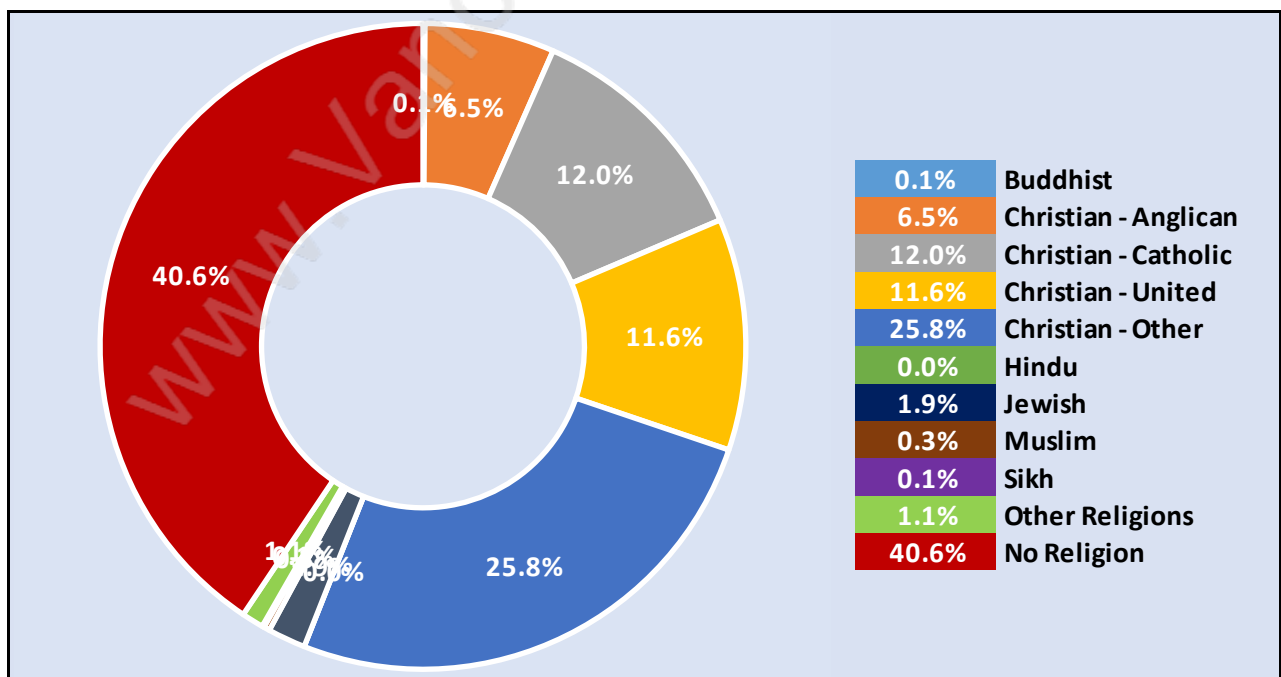

Boundary Beach

July 2018

Population Trends in Boundary Beach

Population by Age in Boundary Beach

Population Age 15+ by Income Status in Boundary Beach

Total Population Age 15 - 1,868

Households by Income in Boundary Beach

Population Age 15+ in Boundary Beach

Labour Force by Occupation in Boundary Beach

Labour Force Participation in Boundary Beach

Travel To Work in (from) Boundary Beach

Occupied Dwellings by Structure Type in Boundary Beach

Dominant Bulding Type - Houses

Private Dwellings by Period of Construction in Boundary Beach

Dominant Period of Construction - 1961-1980

Population by Religion in Boundary Beach

Population by Home Languages in Boundary Beach