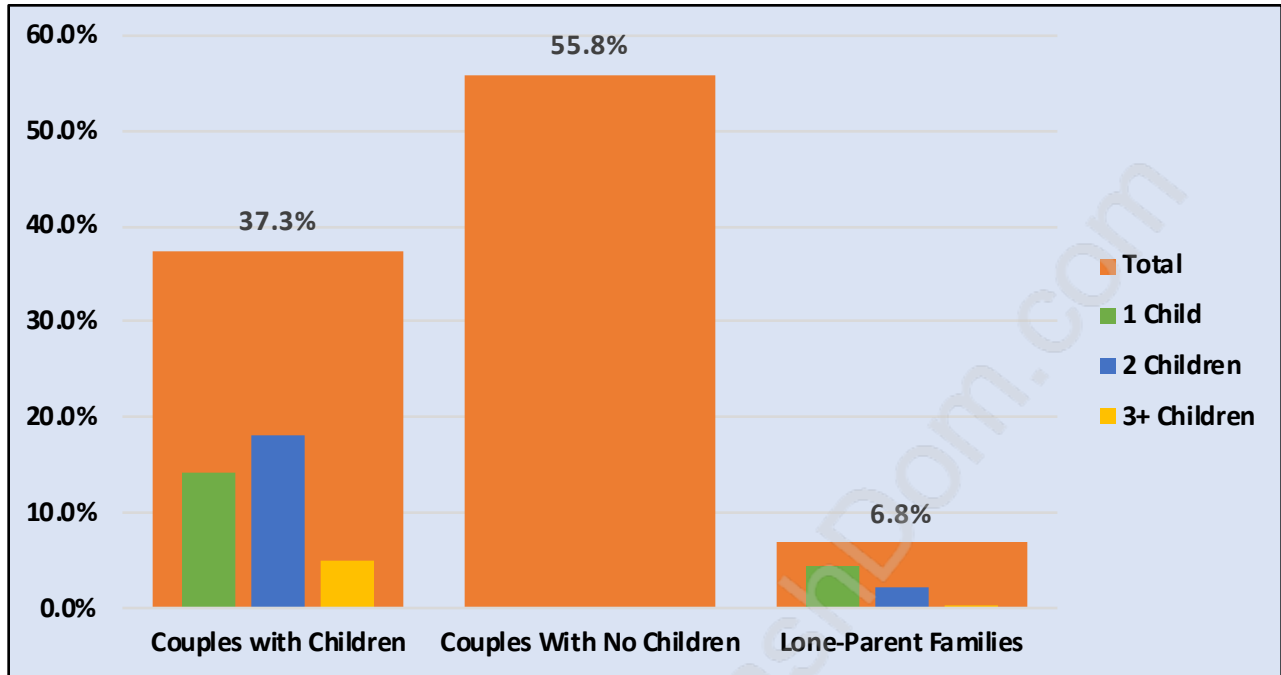

Boundary Beach

July 2018

Population Trends in Boundary Beach

Population by Age in Boundary Beach

Population Age 15+ by Income Status in Boundary Beach

Total Population Age 15 - 1,868

Households by Income in Boundary Beach

Total Number of Households - 862 / Average Household Income - \$171,266

Families in Boundary Beach

Average Persons per Family - 2.8

Children at Home in Boundary Beach

Total Number of Children at Home - 548

Family Structure in Boundary Beach

Total Number of Families - 712 / Average Persons per Family - 2.8

Households by Household Size in Boundary Beach

Total Number of Households - 862

Dwellings in Boundary Beach