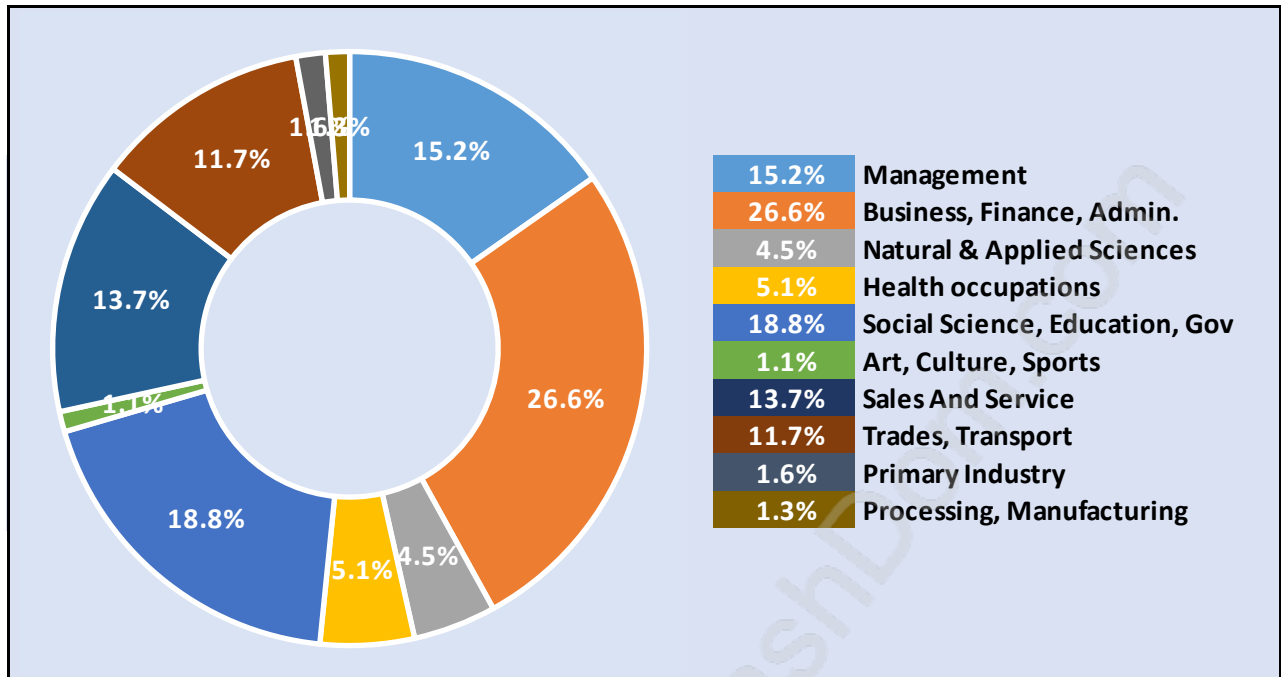

Boundary Beach

July 2018

Population Trends in Boundary Beach

Population by Age in Boundary Beach

Population Age 15+ by Income Status in Boundary Beach

Total Population Age 15 - 1,868

Households by Income in Boundary Beach

Family Structure in Boundary Beach

Total Number of Families - 712 / Average Persons per Family - 2.8

Households by Household Size in Boundary Beach

Total Number of Households - 862

Dwellings in Boundary Beach

Population Age 15+ in Boundary Beach

Labour Force by Occupation in Boundary Beach

Labour Force Participation in Boundary Beach

Travel To Work in (from) Boundary Beach

Occupied Dwellings by Structure Type in Boundary Beach