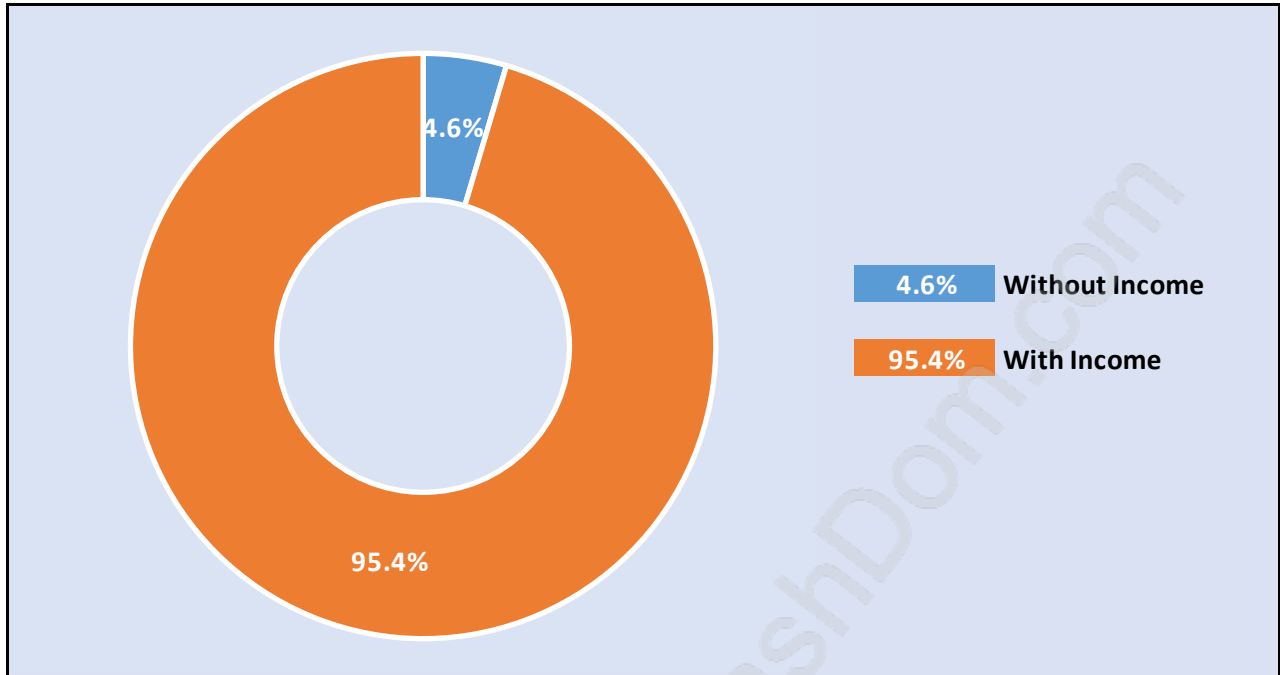

## Population Trends in Boyd Park

## Population by Age in Boyd Park

## Population Age 15+ by Income Status in Boyd Park

Total Population Age 15 - 5,299