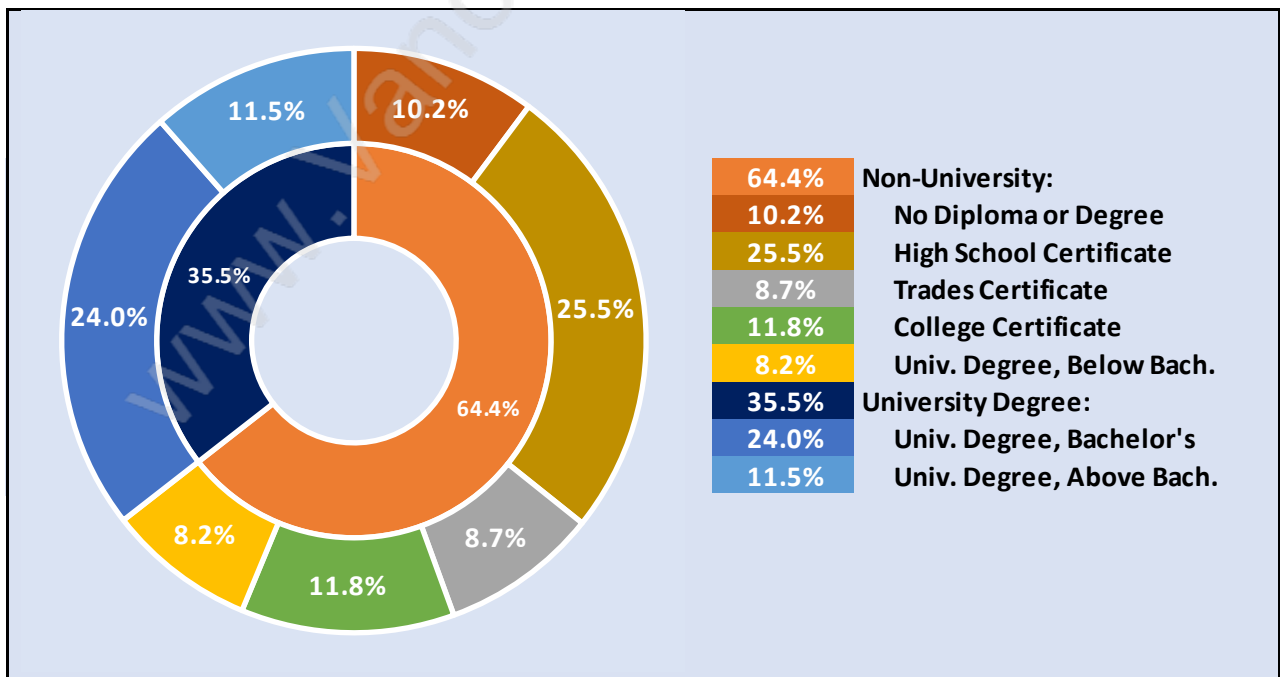

Population Age 15+ in Boyd Park