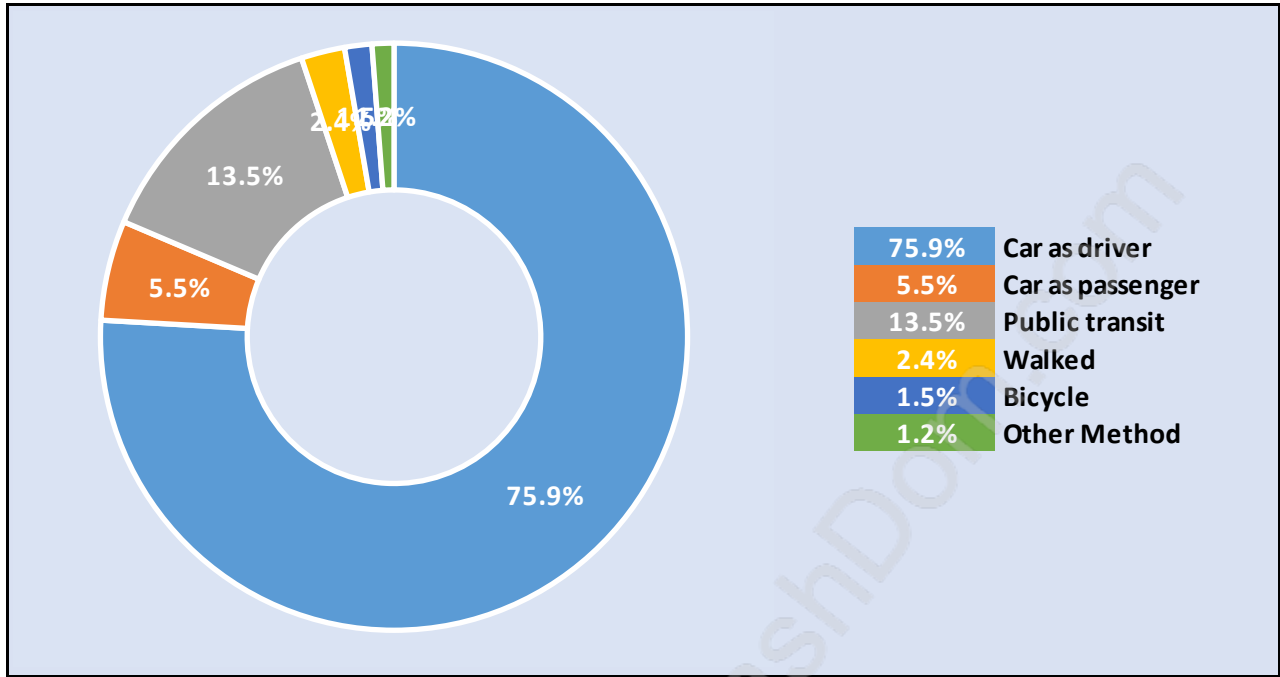

Travel To Work in (from) Boyd Park