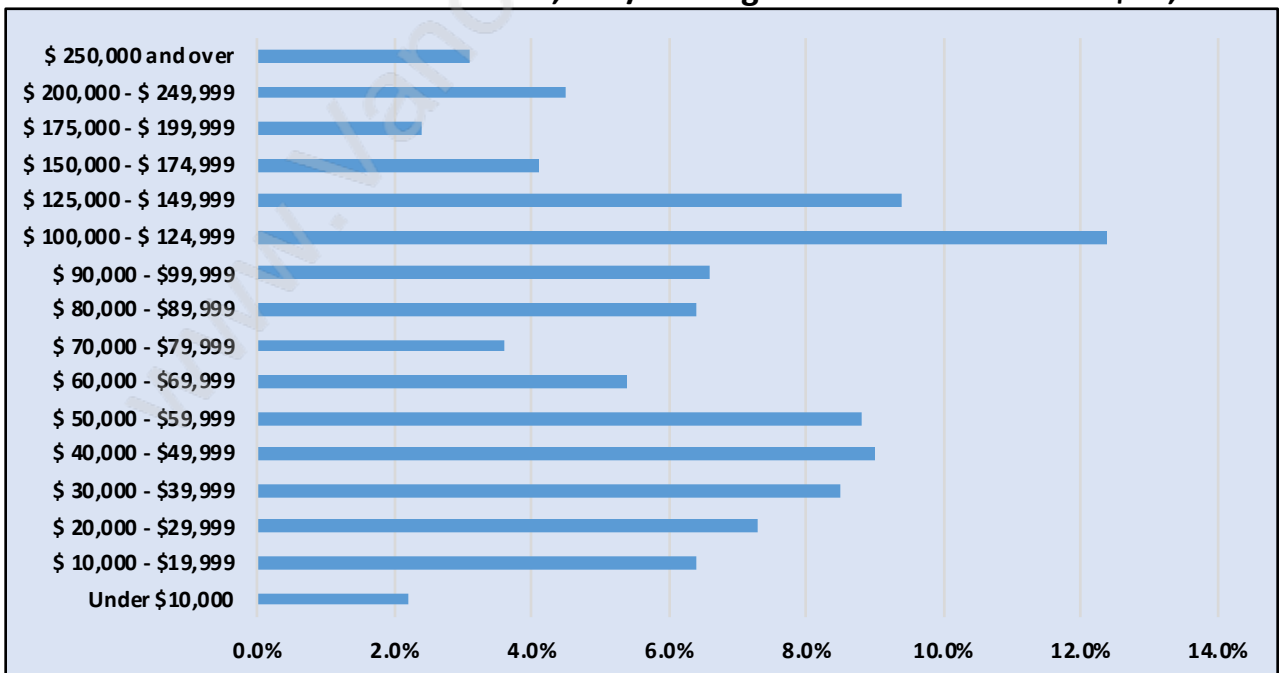

Households by Income in Boyd Park

Total Number of Households - 2,296 / Average Household Income - $95,532