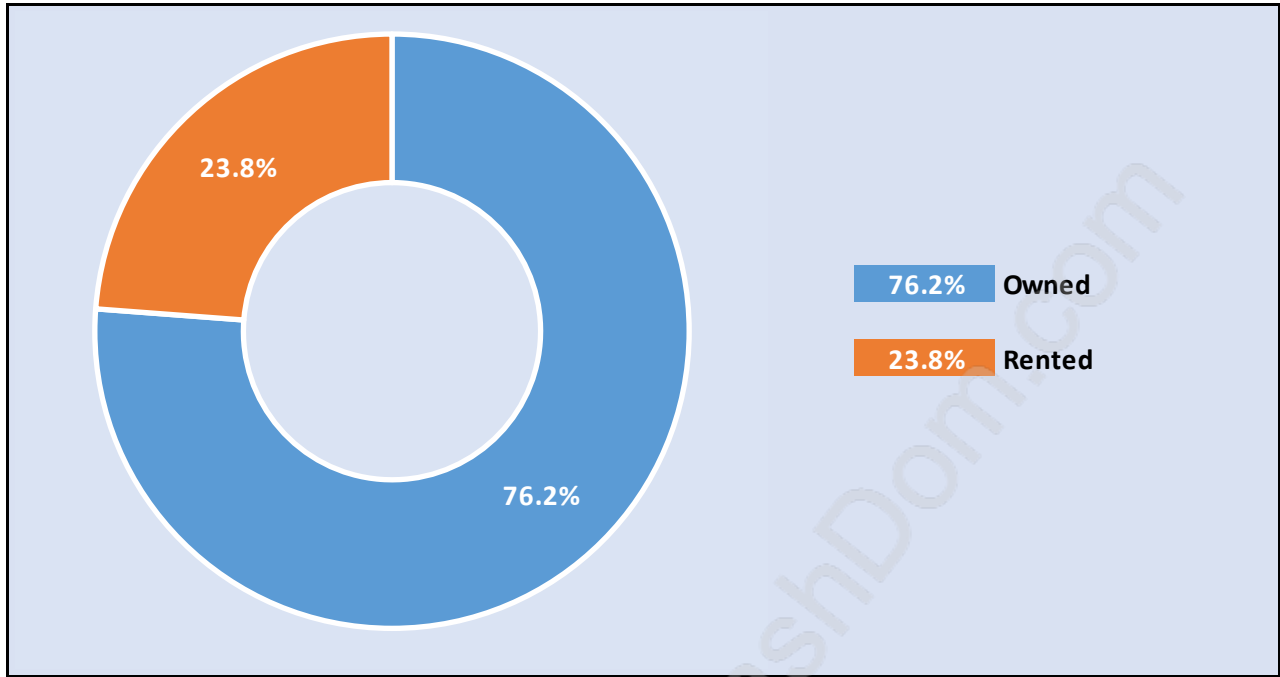

Dwellings in Boyd Park