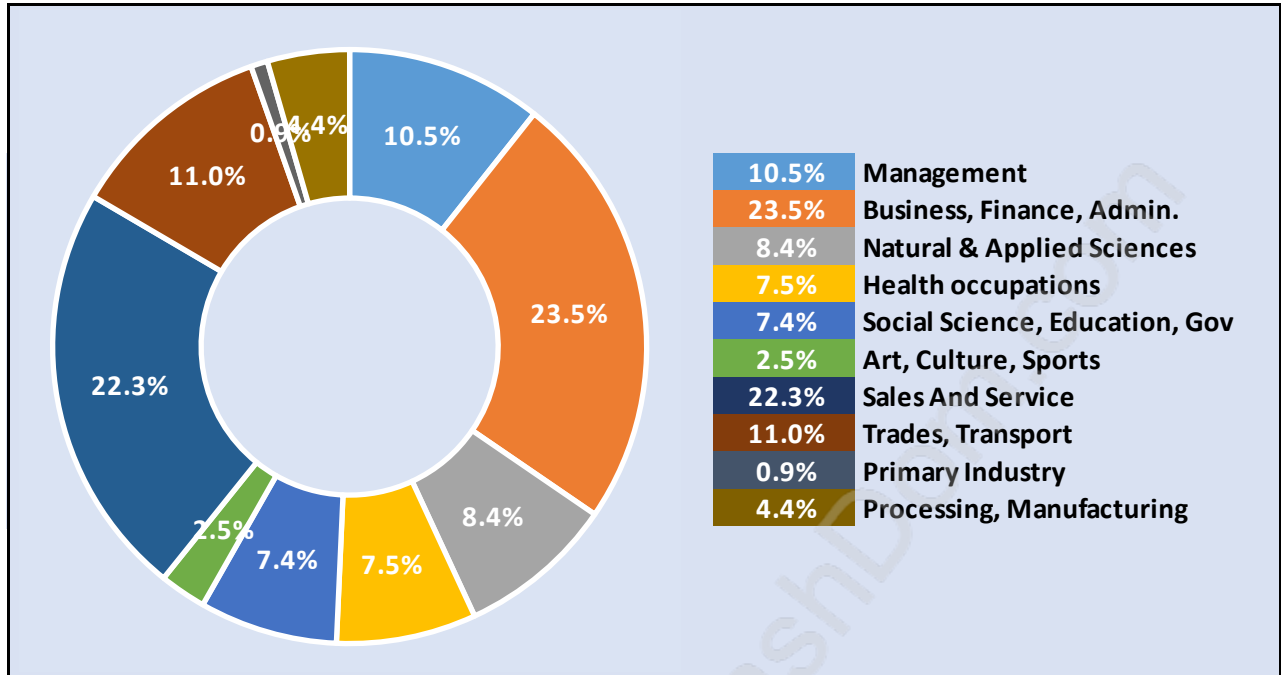

Labour Force by Occupation in Boyd Park