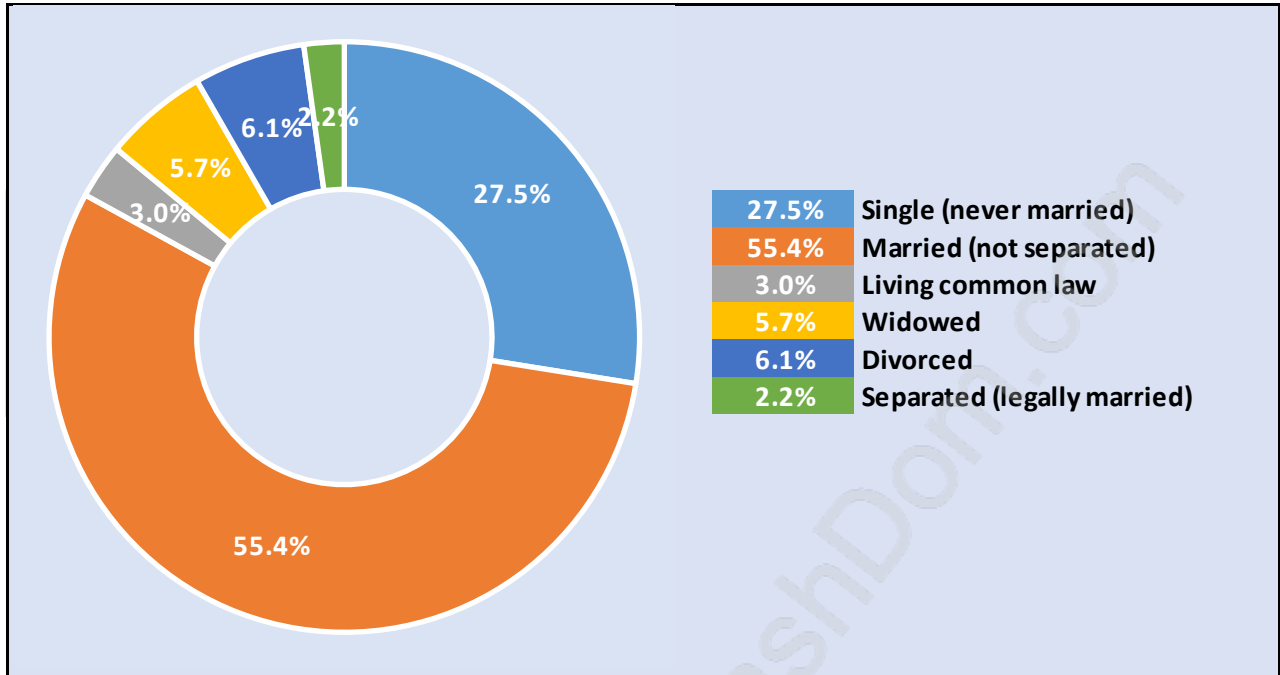

Families in Boyd Park

Average Persons per Family - 3