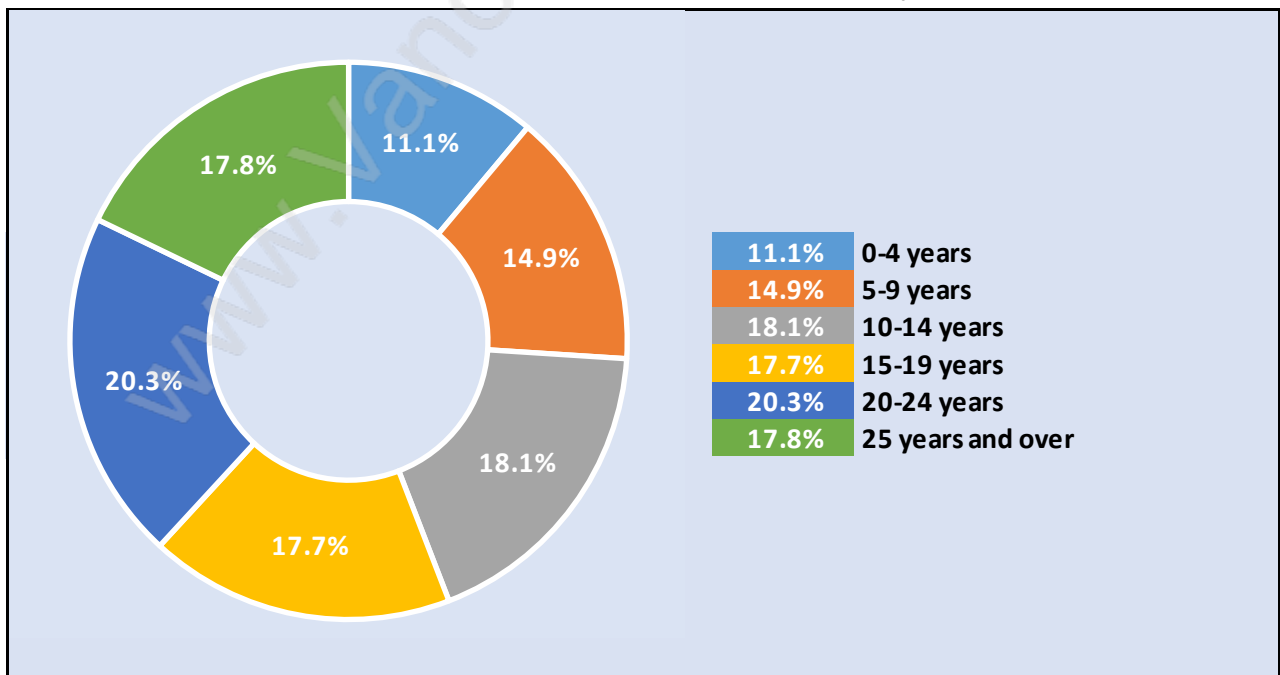

Children at Home in Boyd Park

Total Number of Children at Home - 1,902