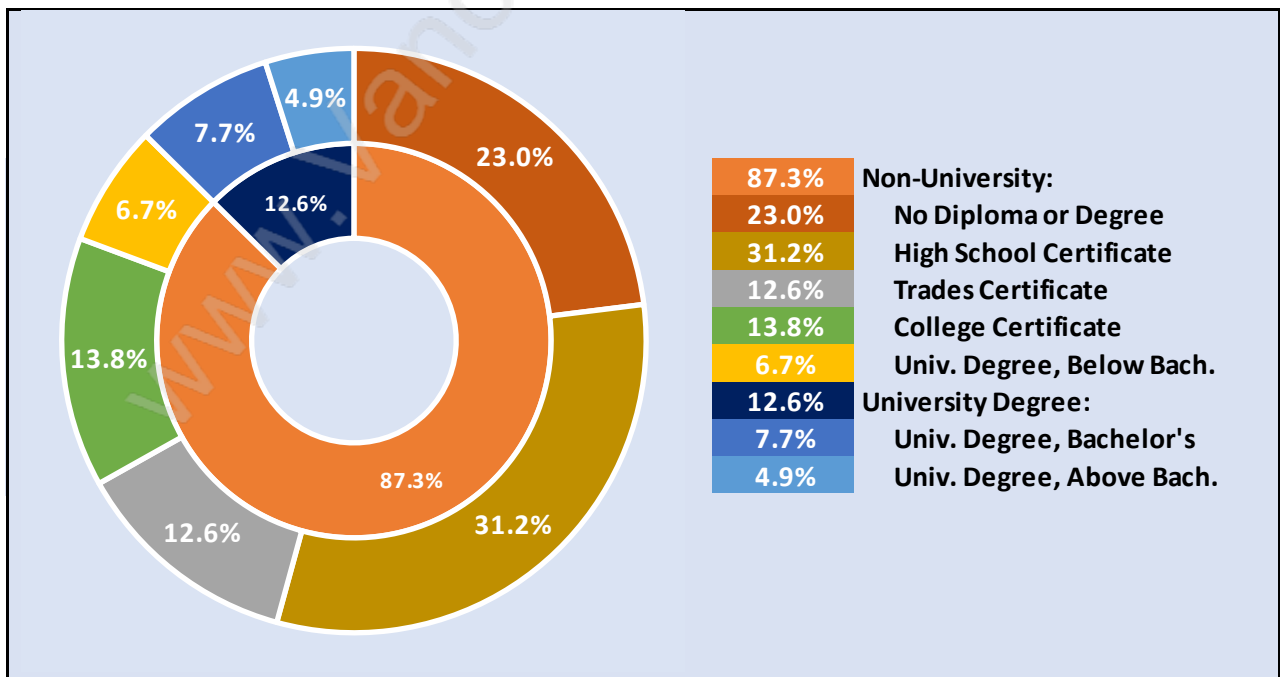

## Population Age 15+ in Bradner