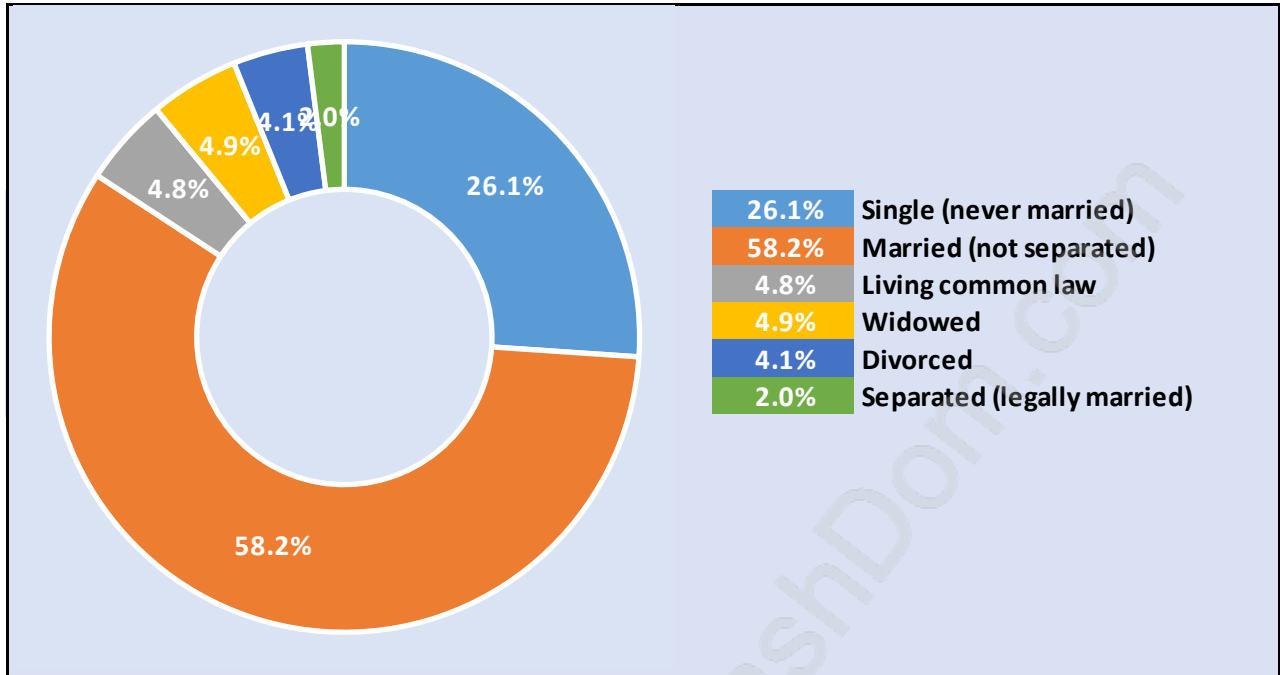

Families in Bradner

Average Persons per Family - 3.4