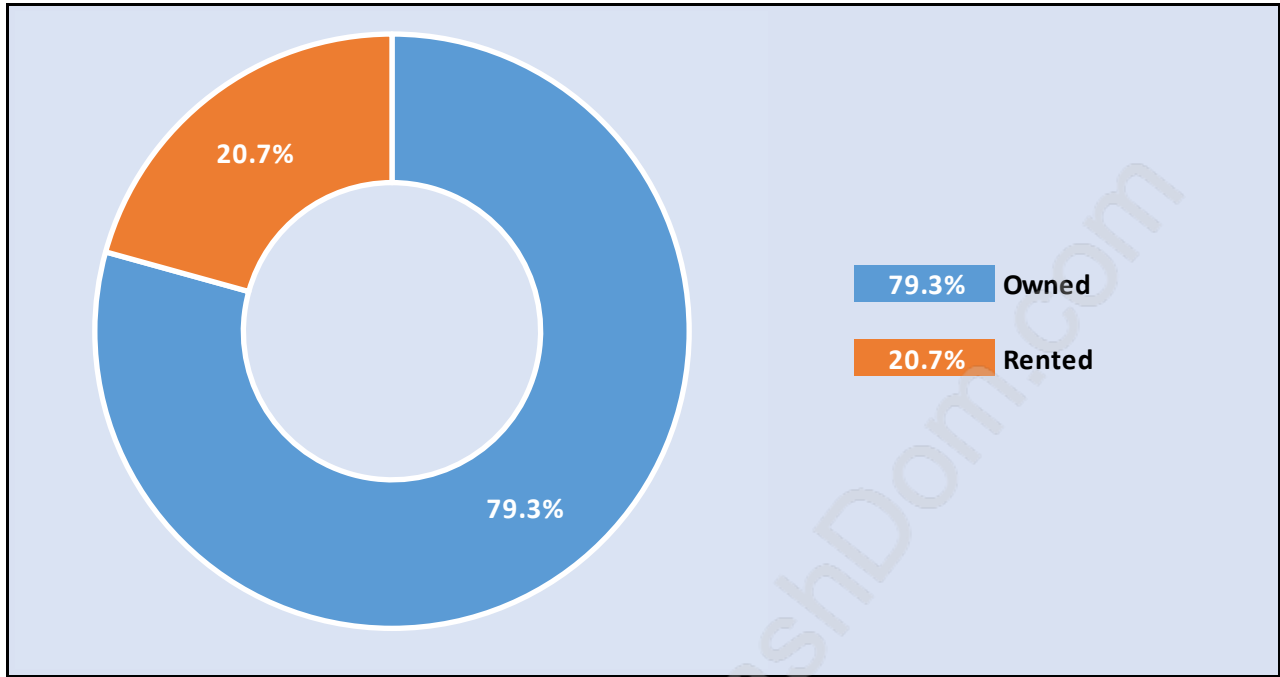

Dwellings in Bradner