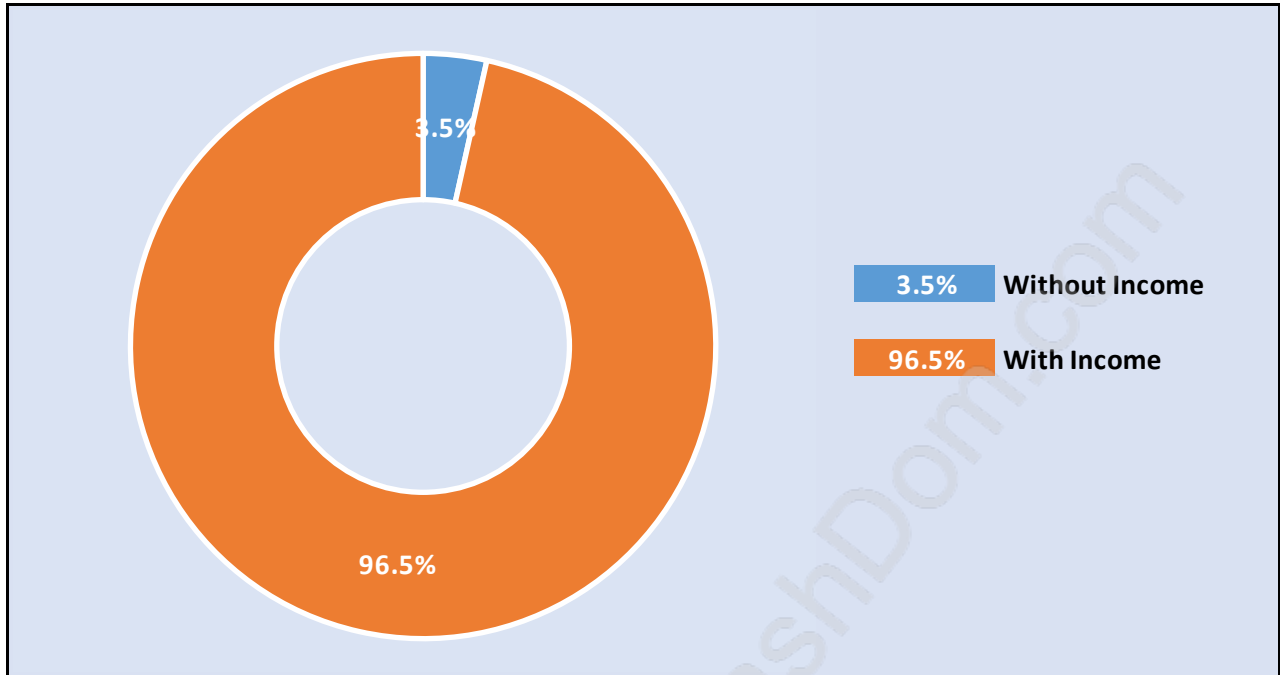

### Population Trends in Bradner

### Population by Age in Bradner

## Population Age 15+ by Income Status in Bradner

Total Population Age 15 - 3,291