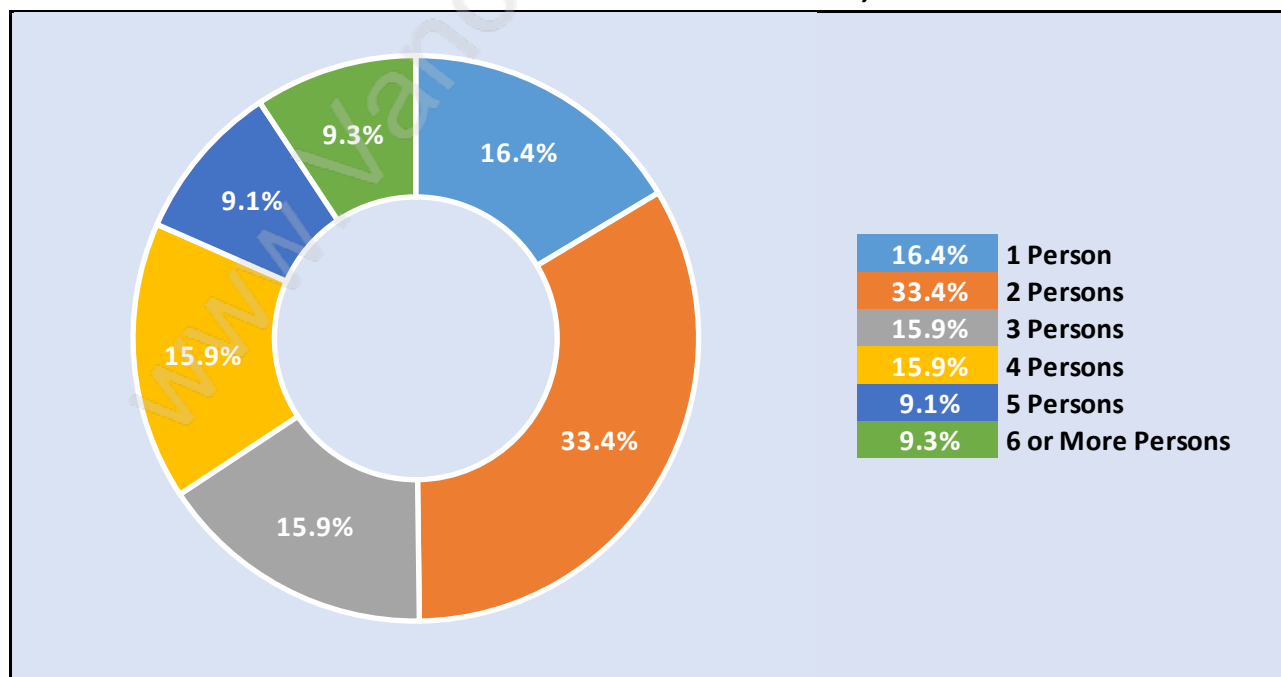

Households by Household Size in Bradner

Total Number of Households - 1,294