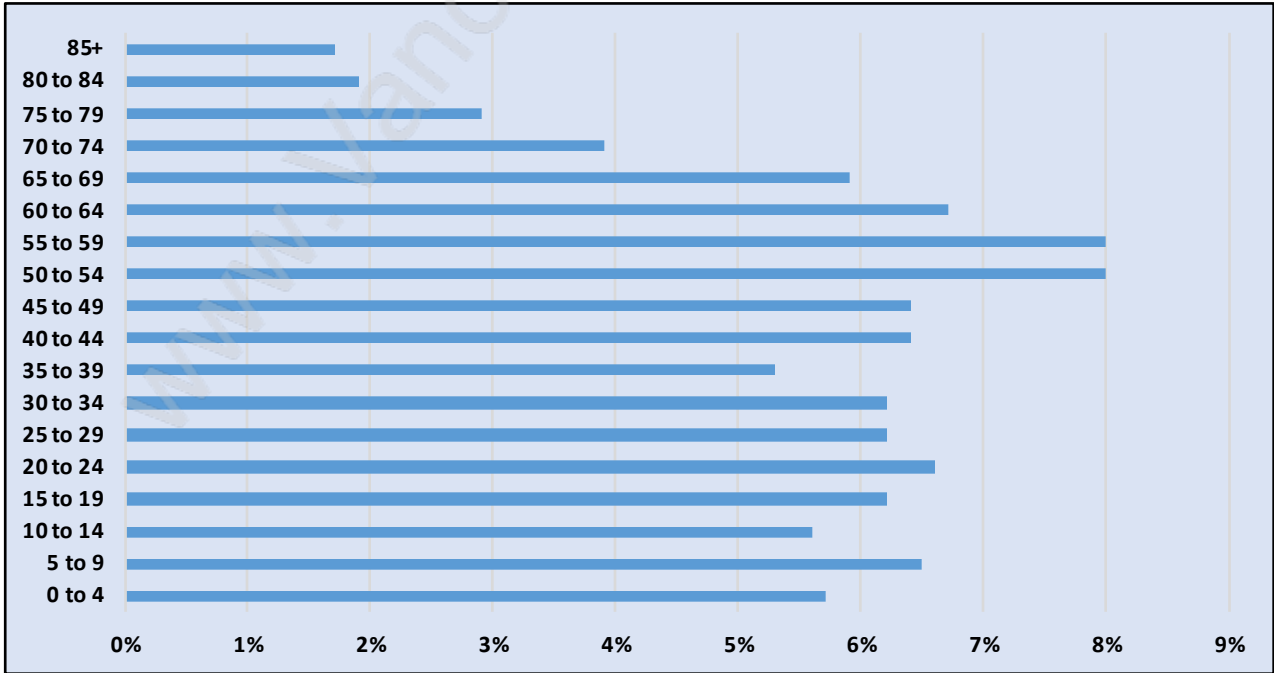

### Population Trends in Bradner

## Population Age 15+ by Income Status in Bradner

Total Population Age 15 - 3,291