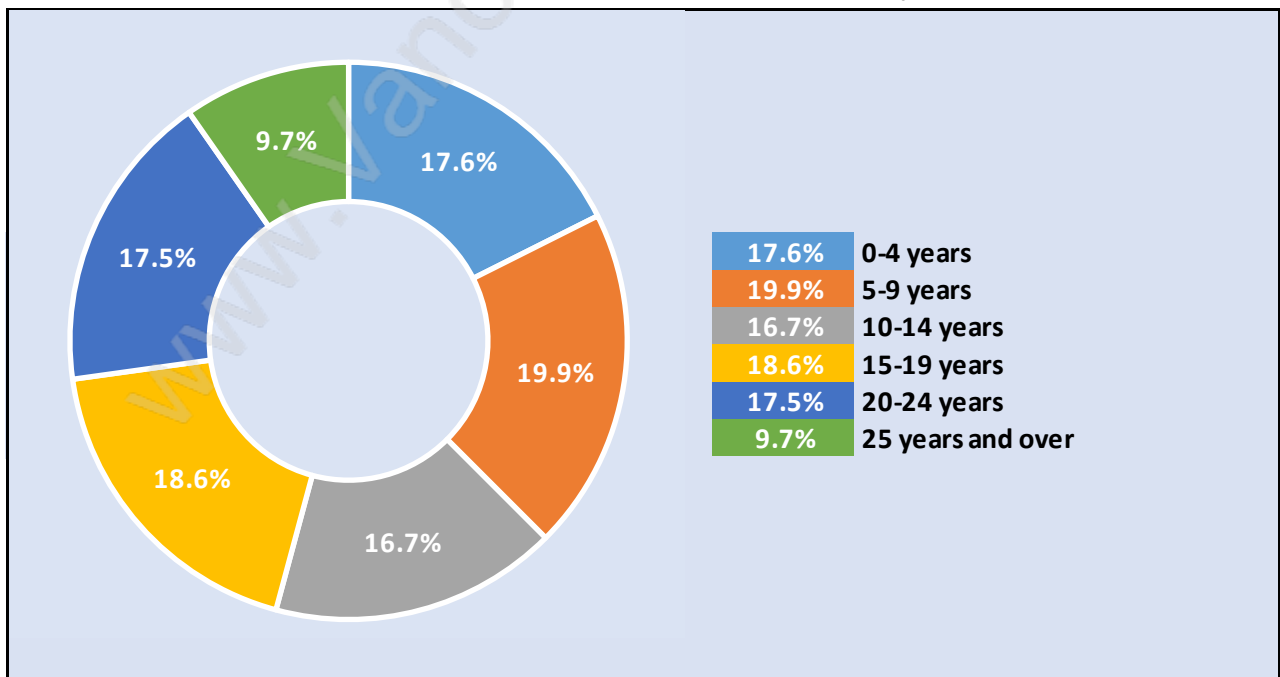

Children at Home in Bradner

Total Number of Children at Home - 1,313