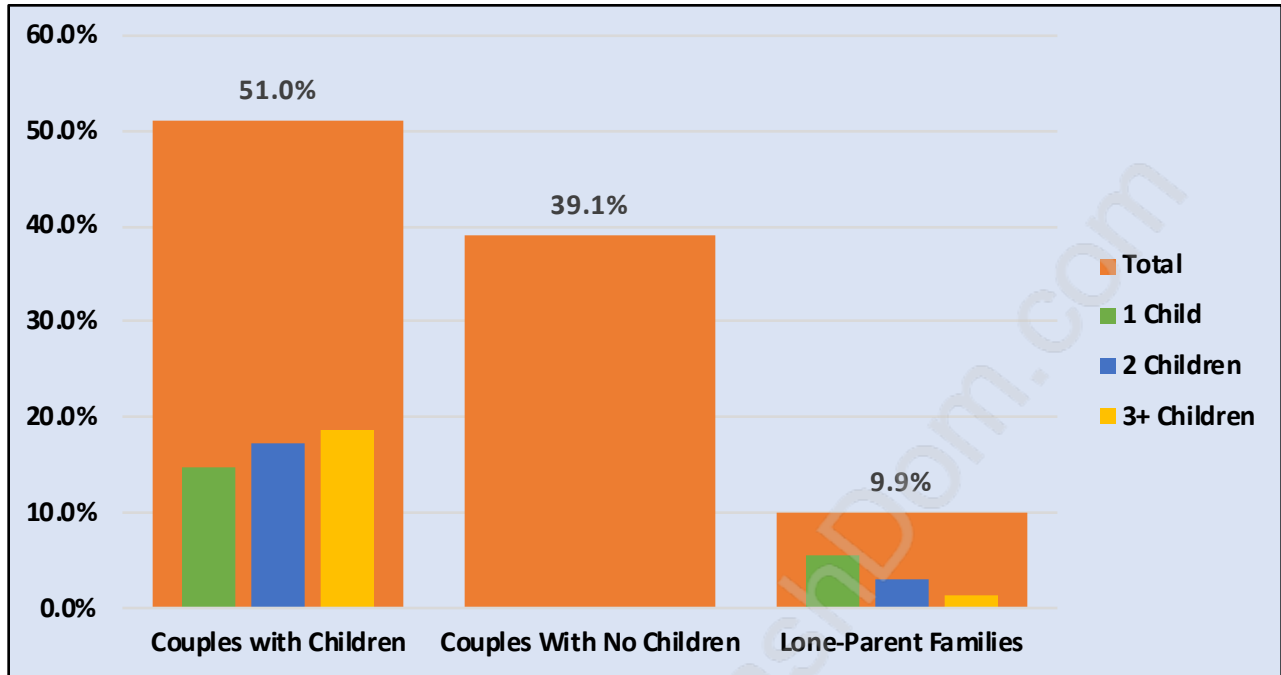

Family Structure in Bradner

Total Number of Families - 1,047 / Average Persons per Family - 3.4