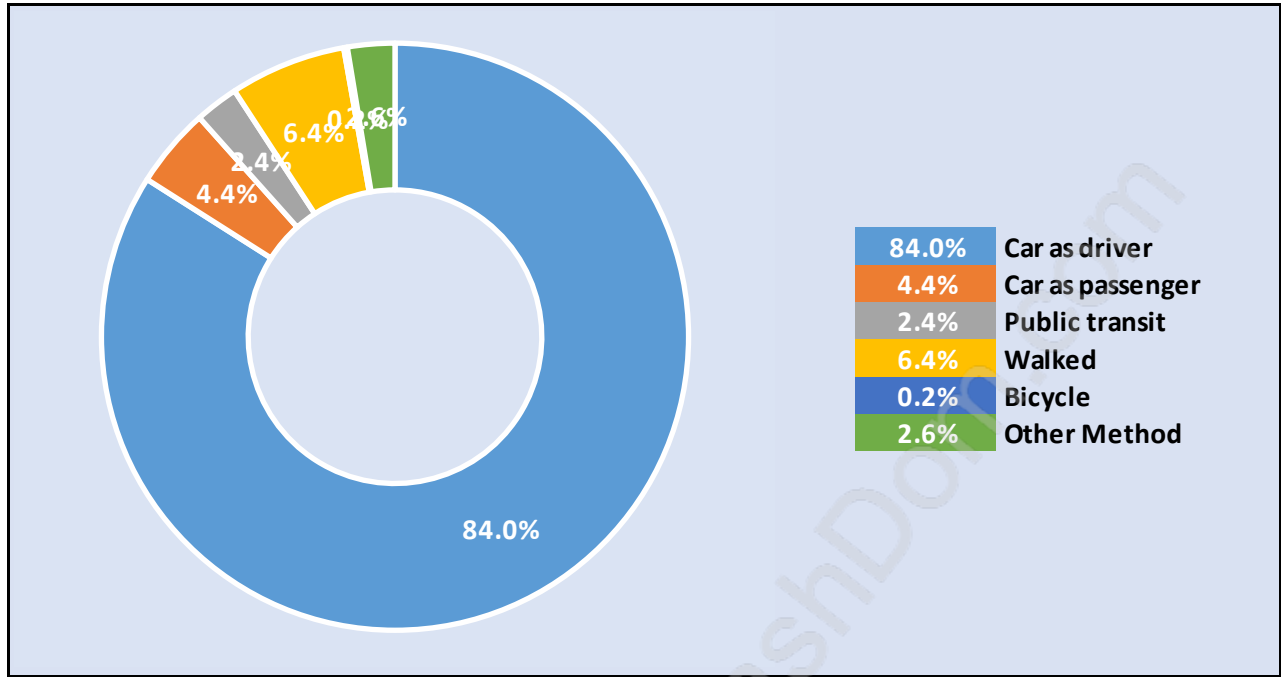

Travel To Work in (from) Bradner