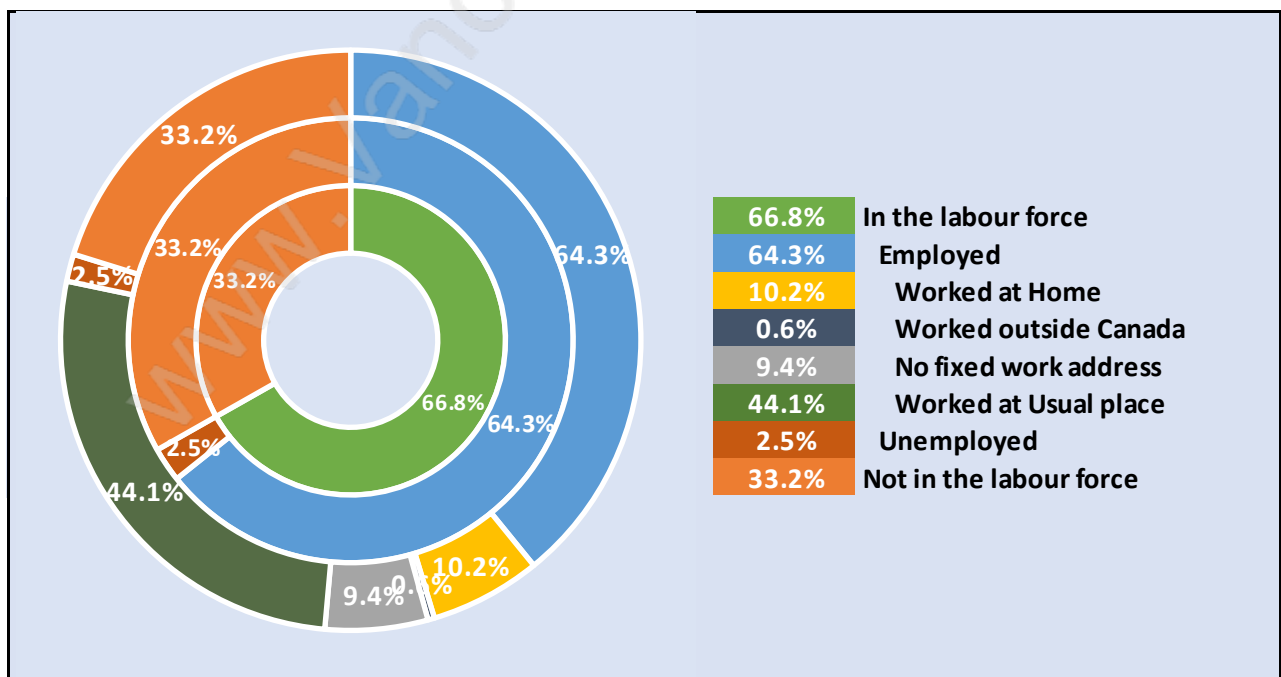

Labour Force Participation in Bradner