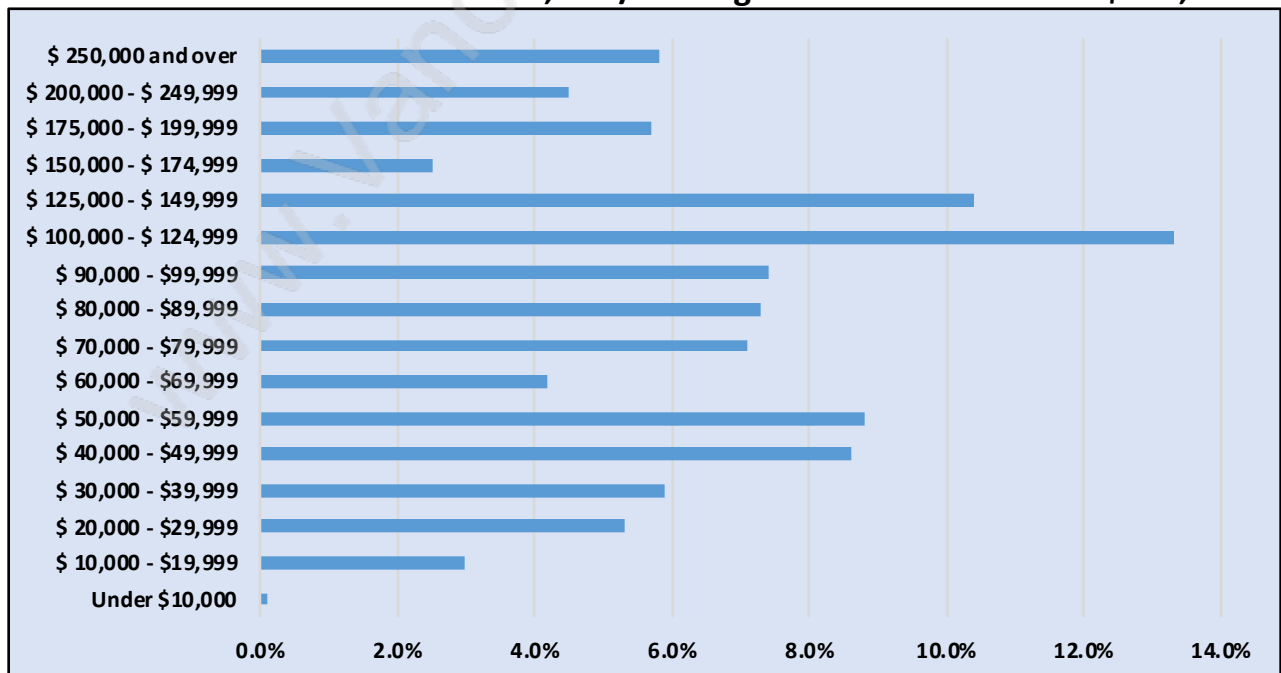

Households by Income in Bradner

Total Number of Households - 1,294 / Average Household Income - $117,173