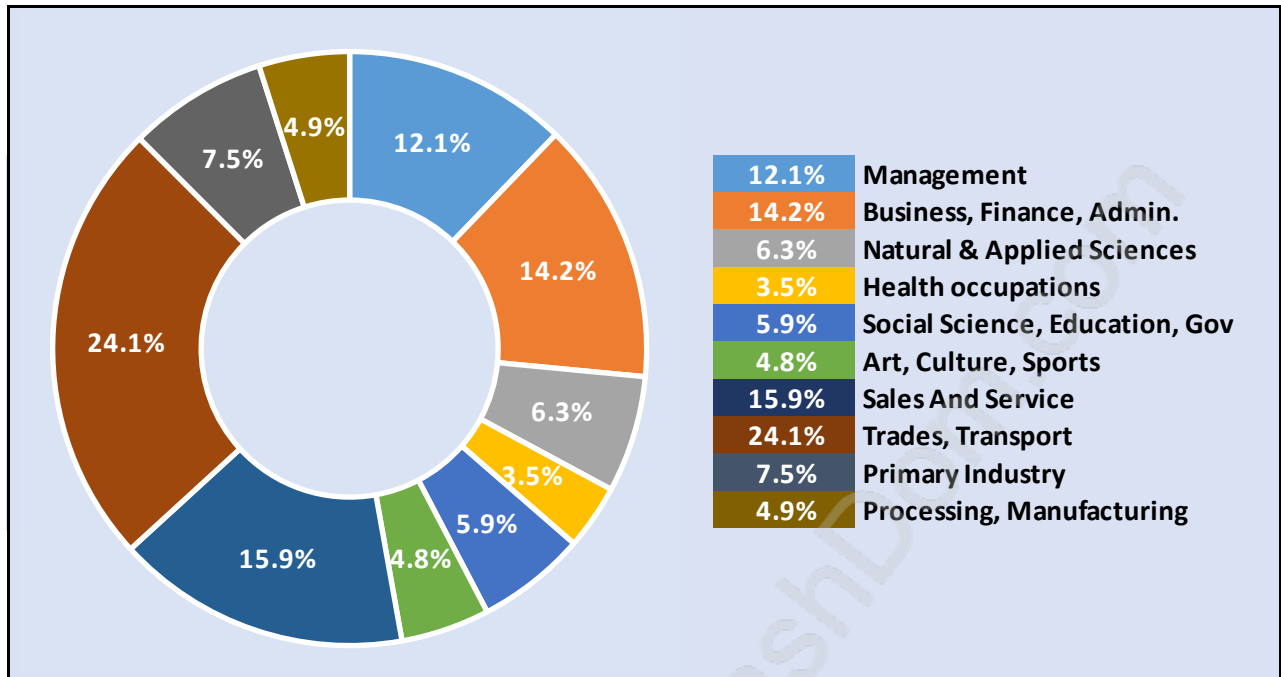

Labour Force by Occupation in Bradner