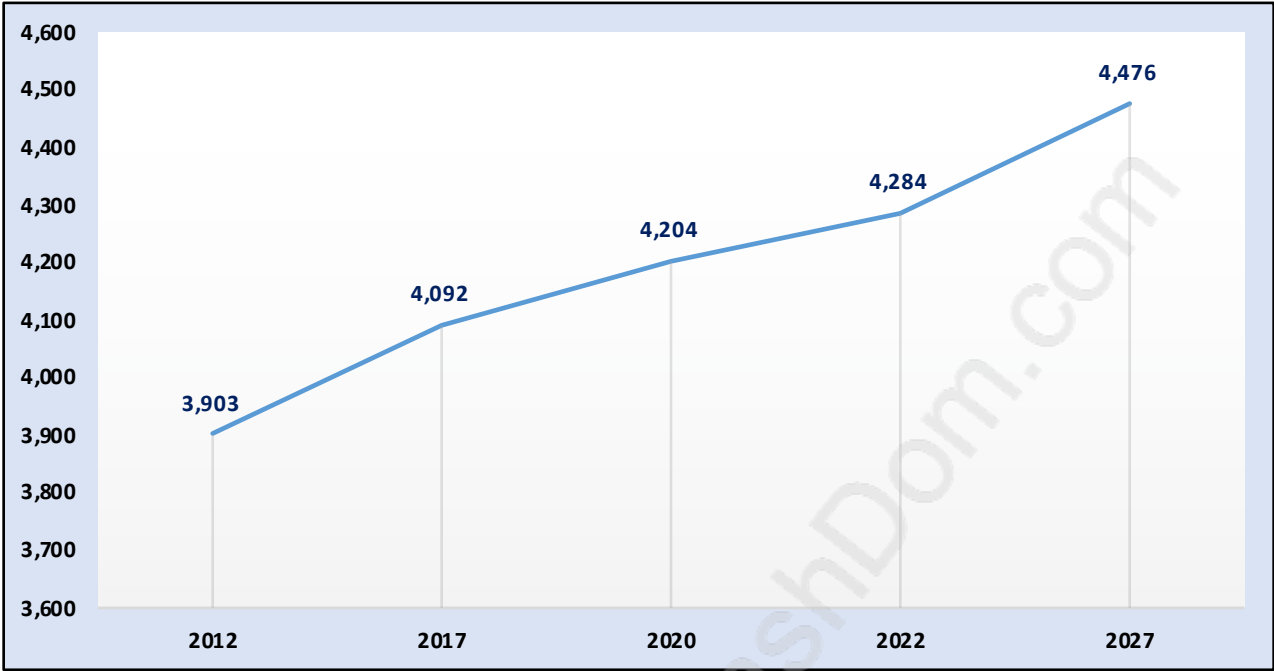

### Population Trends in Bradner

## Population Age 15+ by Income Status in Bradner

Total Population Age 15 - 3,291

## Dominant Period of Construction - 1961-1980