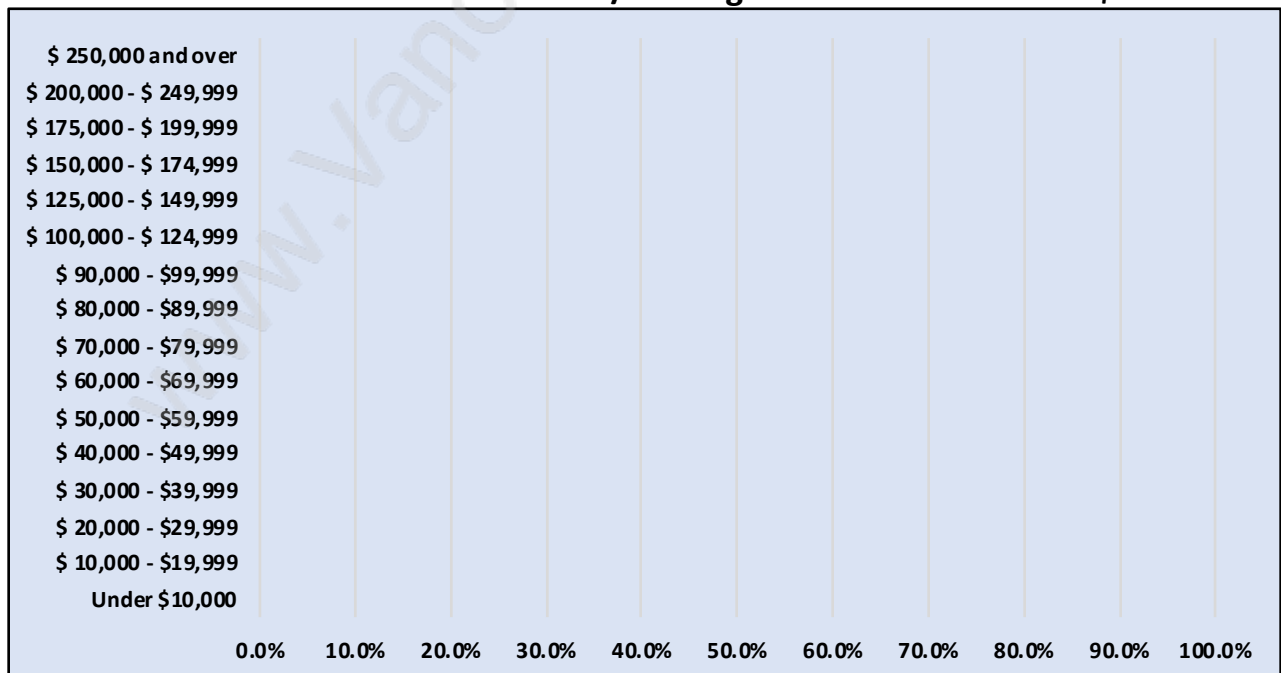

Households by Income in Braemar

Total Number of Households - / Average Household Income - $***