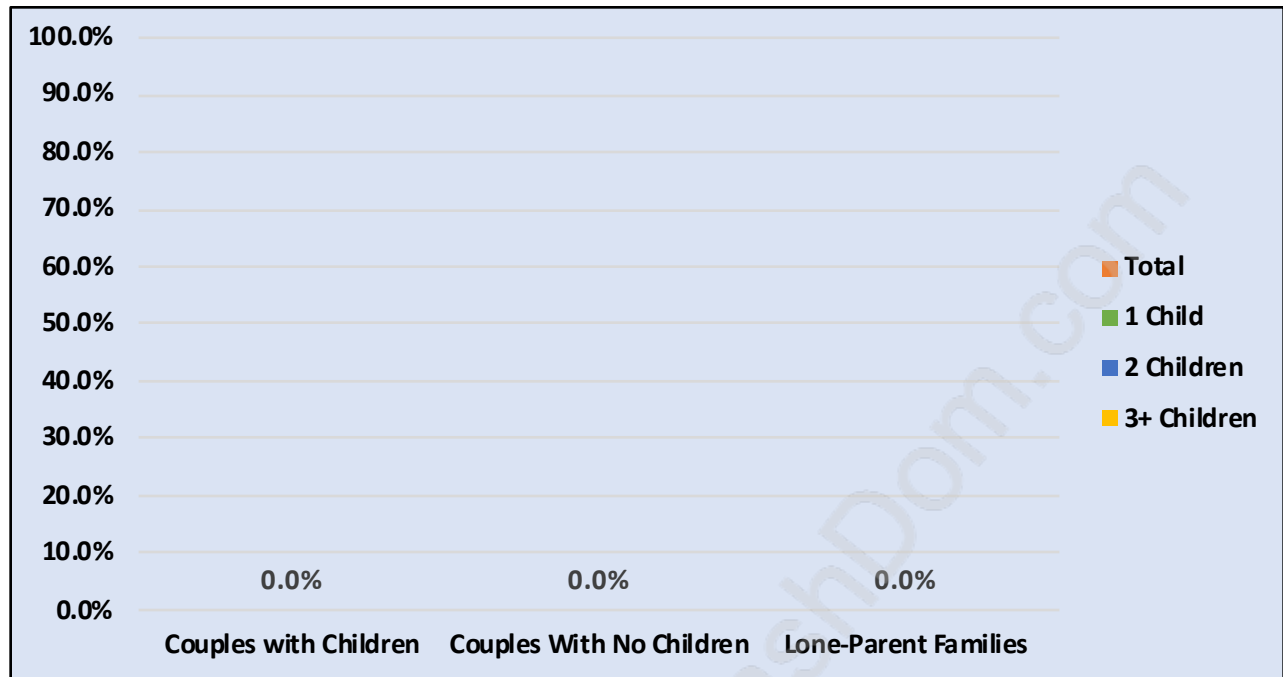

Family Structure in Braemar

Total Number of Families - / Average Persons per Family - ***