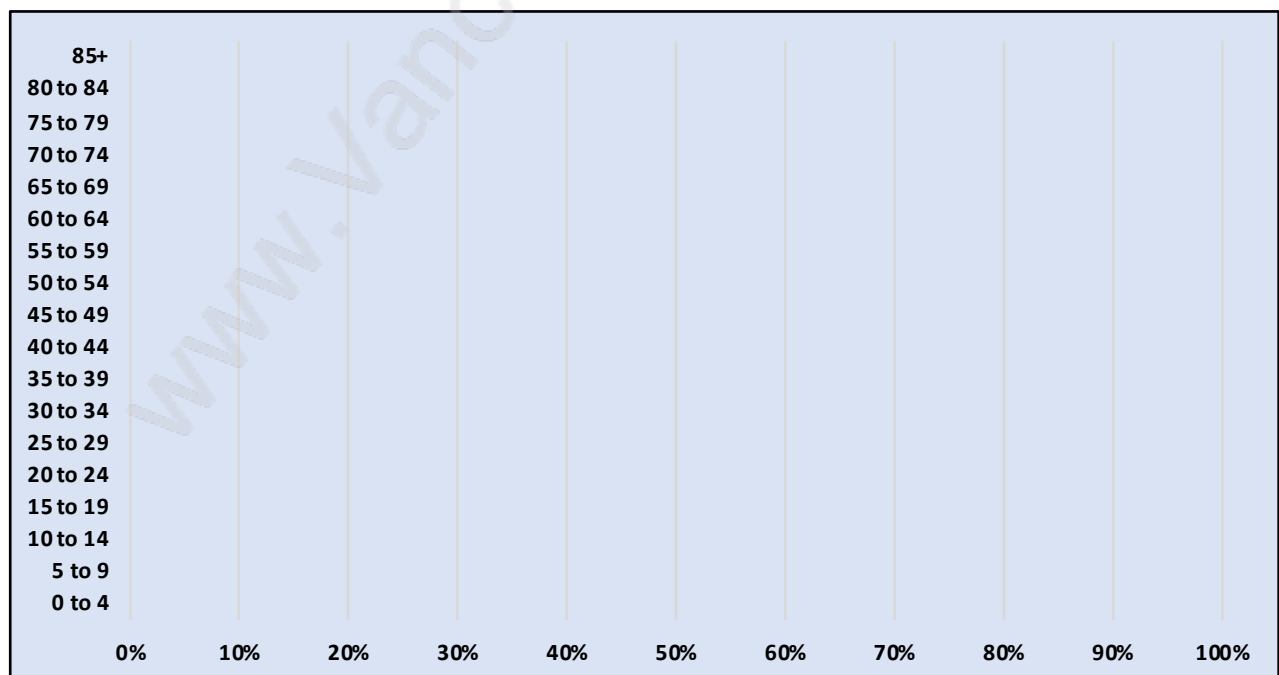

## Population Trends in Braemar

## Population by Age in Braemar

## Population Age 15+ by Income Status in Braemar

Total Population Age 15 -