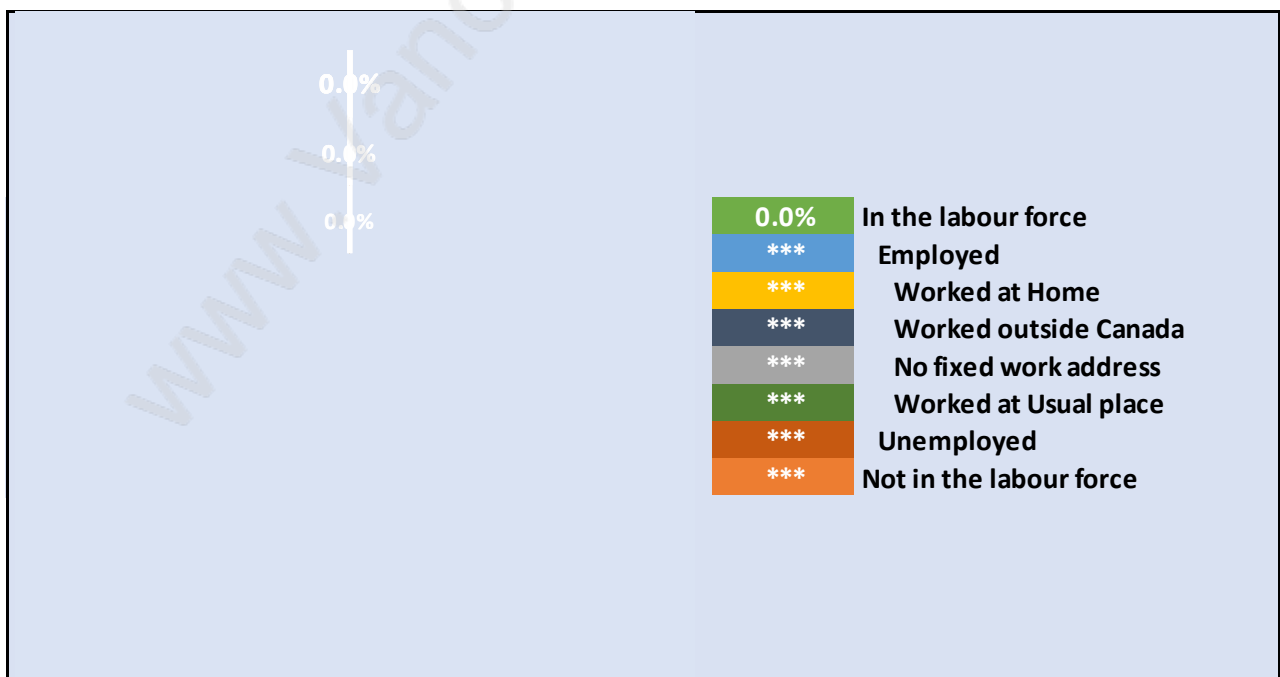

Labour Force Participation in Braemar