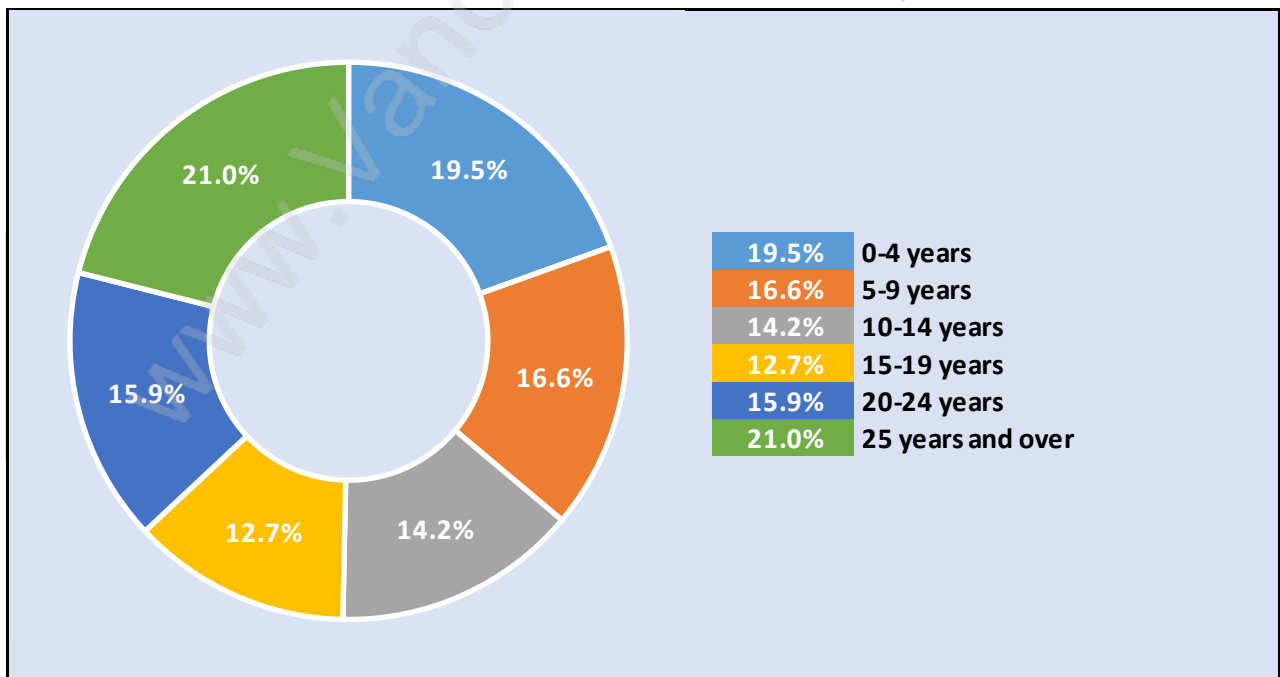

Brentwood Park

Population Trends in Brentwood Park

Population by Age in Brentwood Park

Population Age 15+ by Income Status in Brentwood Park

Total Population Age 15 - 13,147

Households by Income in Brentwood Park

Total Number of Households - 6,724 / Average Household Income - \$88,951

Families in Brentwood Park

Average Persons per Family - 2.8

Children at Home in Brentwood Park

Total Number of Children at Home - 3,315