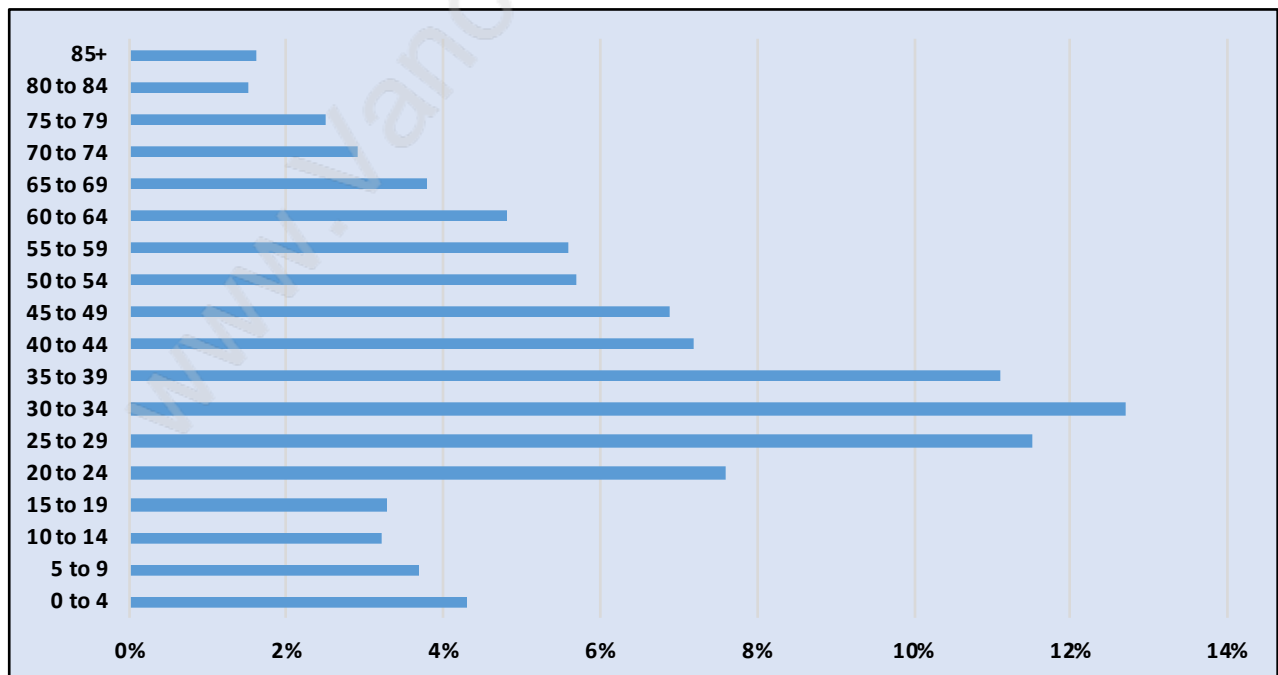

Brentwood Park

Population Trends in Brentwood Park

Population by Age in Brentwood Park

Population Age 15+ by Income Status in Brentwood Park

Total Population Age 15 - 13,147

Households by Income in Brentwood Park