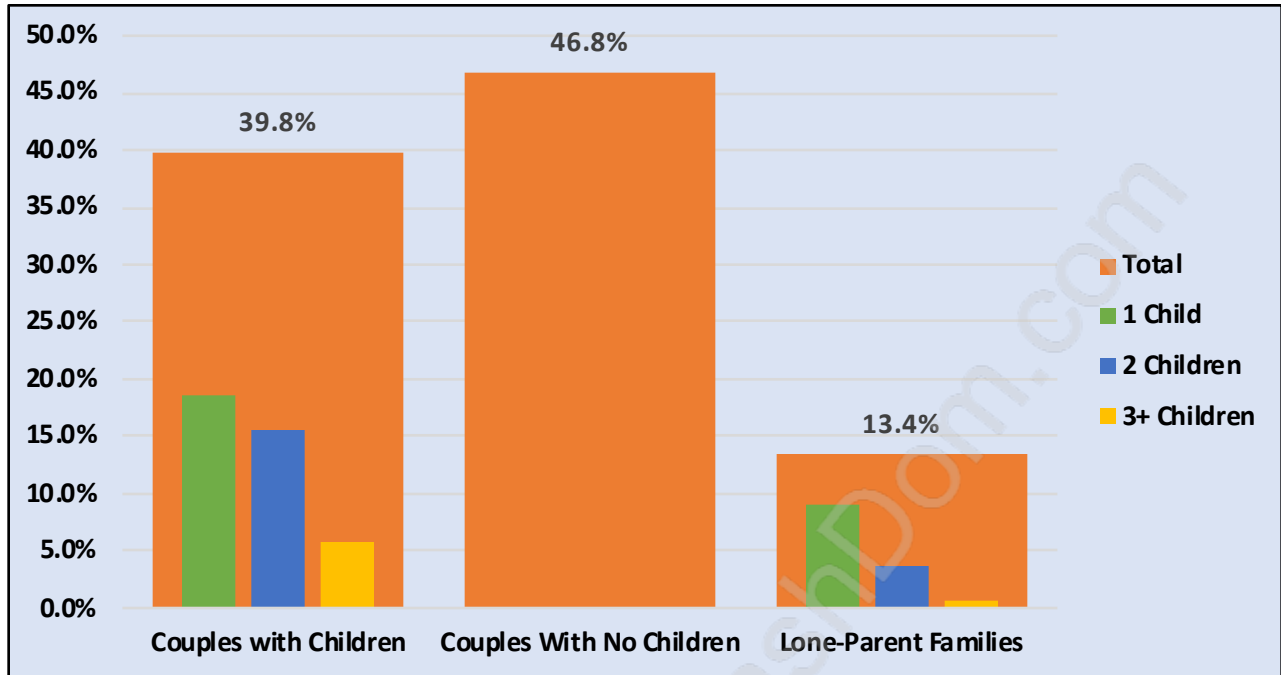

Brentwood Park

Population Trends in Brentwood Park

Population by Age in Brentwood Park

Population Age 15+ by Income Status in Brentwood Park

Total Population Age 15 - 13,147

Households by Income in Brentwood Park

Total Number of Households - 6,724 / Average Household Income - \$88,951

Families in Brentwood Park

Average Persons per Family - 2.8

Children at Home in Brentwood Park

Total Number of Children at Home - 3,315

Family Structure in Brentwood Park

Total Number of Families - 3,876 / Average Persons per Family - 2.8

Households by Household Size in Brentwood Park

Total Number of Households - 6,724

Dwellings in Brentwood Park