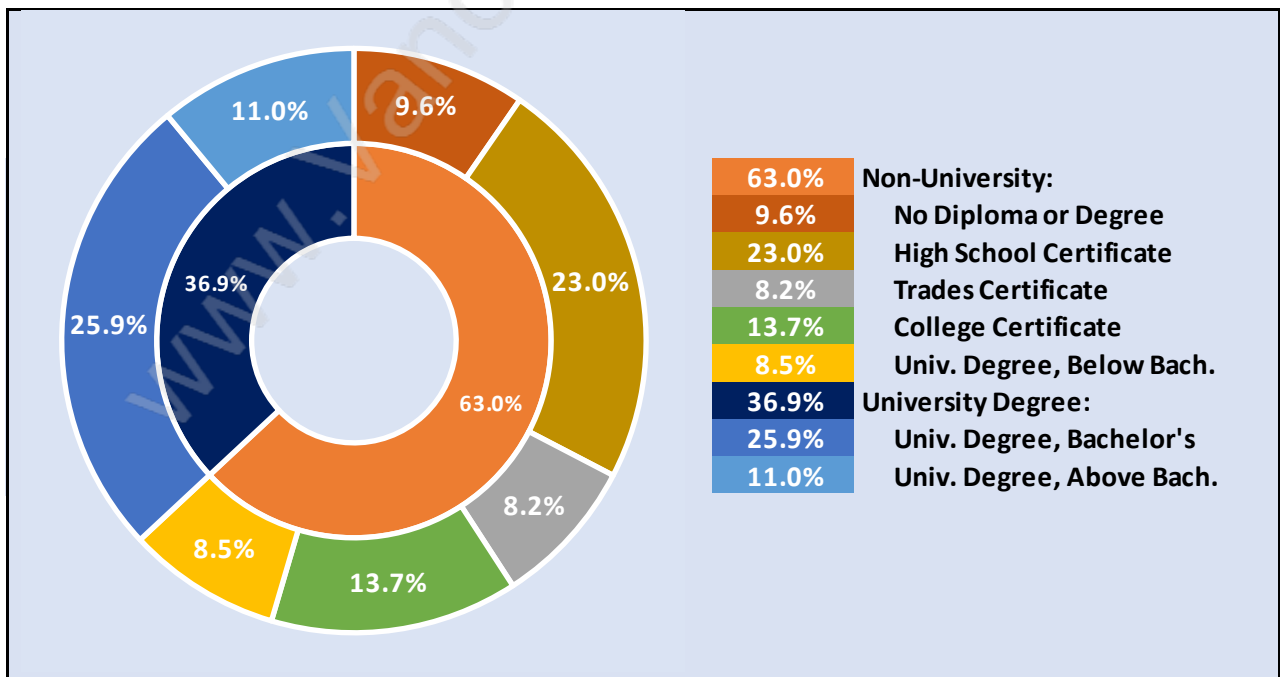

Population Age 15+ in Brentwood Park