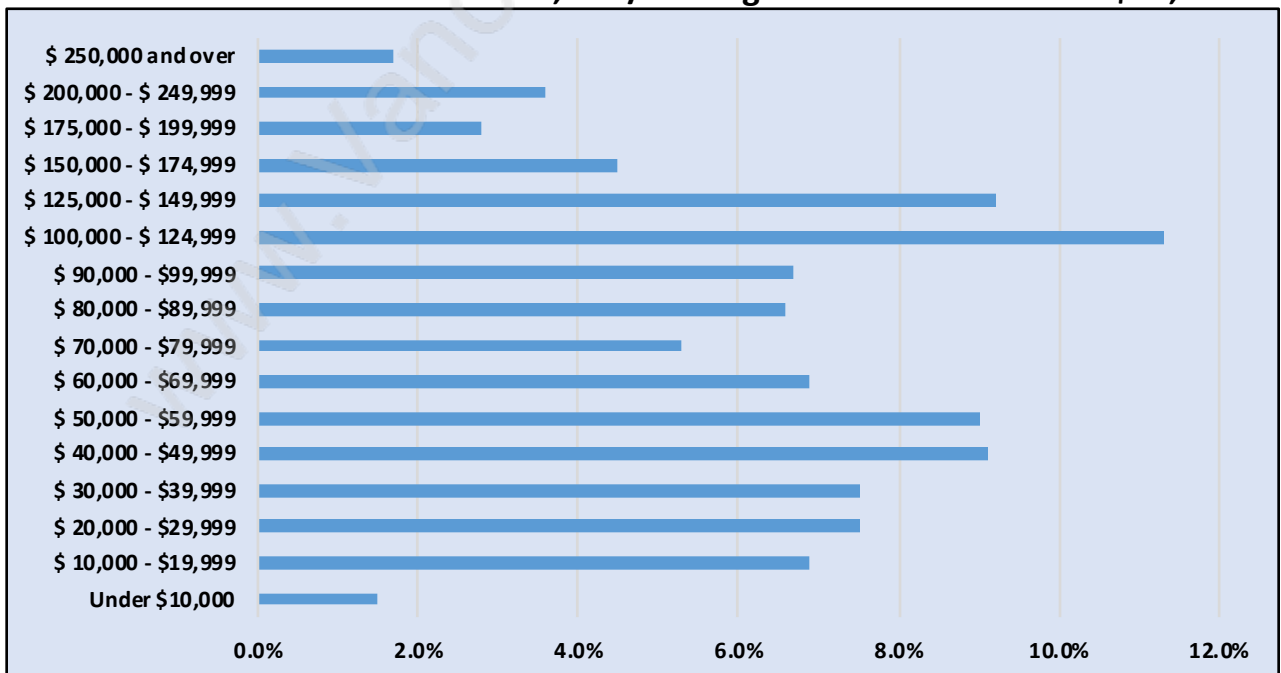

Brentwood Park

Population Trends in Brentwood Park

Population by Age in Brentwood Park

Population Age 15+ by Income Status in Brentwood Park

Total Population Age 15 - 13,147

Households by Income in Brentwood Park

Total Number of Households - 6,724 / Average Household Income - \$88,951

Families in Brentwood Park

Average Persons per Family - 2.8

Children at Home in Brentwood Park

Total Number of Children at Home - 3,315