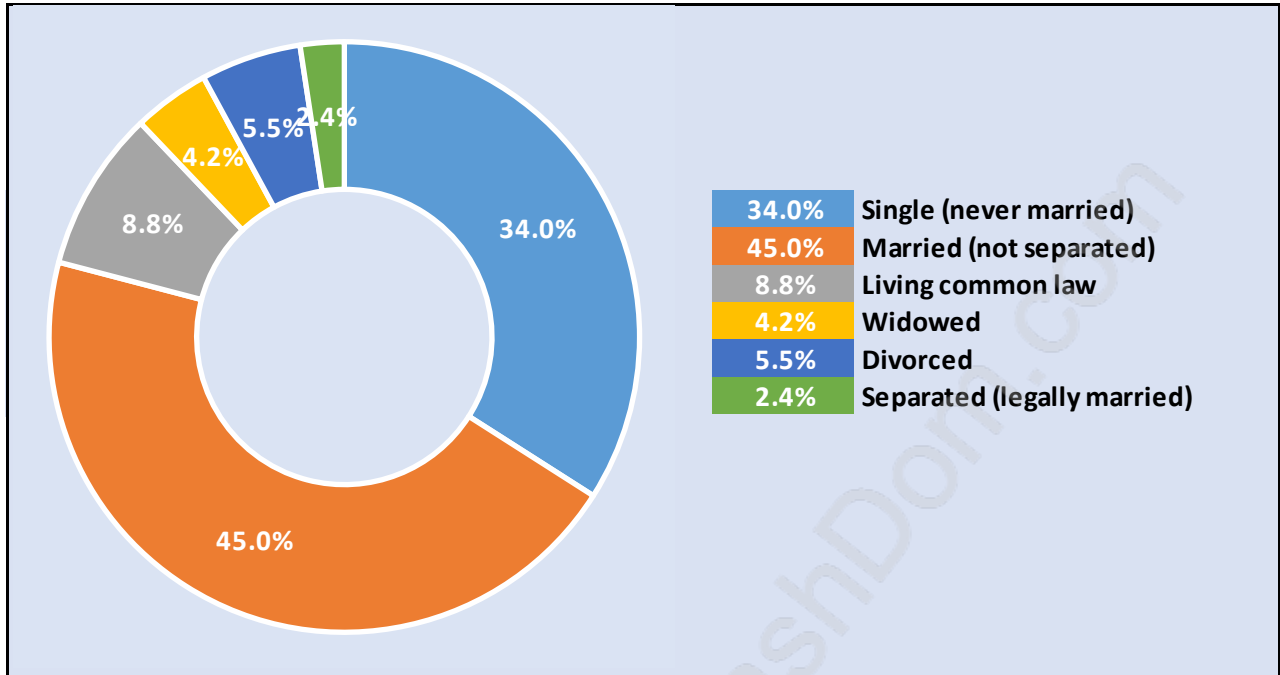

Brentwood Park

Population Trends in Brentwood Park

Population by Age in Brentwood Park

Population Age 15+ by Income Status in Brentwood Park

Total Population Age 15 - 13,147

Households by Income in Brentwood Park

Total Number of Households - 6,724 / Average Household Income - \$88,951

Families in Brentwood Park

Average Persons per Family - 2.8

Children at Home in Brentwood Park

Total Number of Children at Home - 3,315