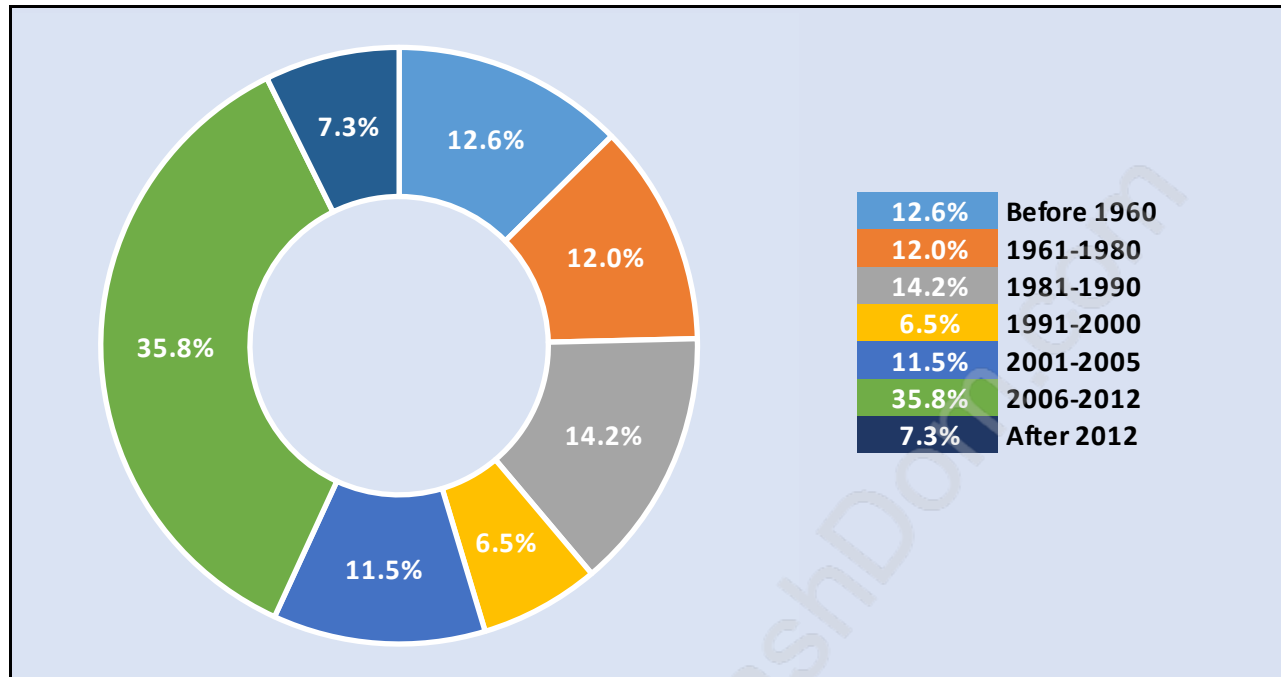

Private Dwellings by Period of Construction in Brentwood Park

Dominant Period of Construction - 2006-2011