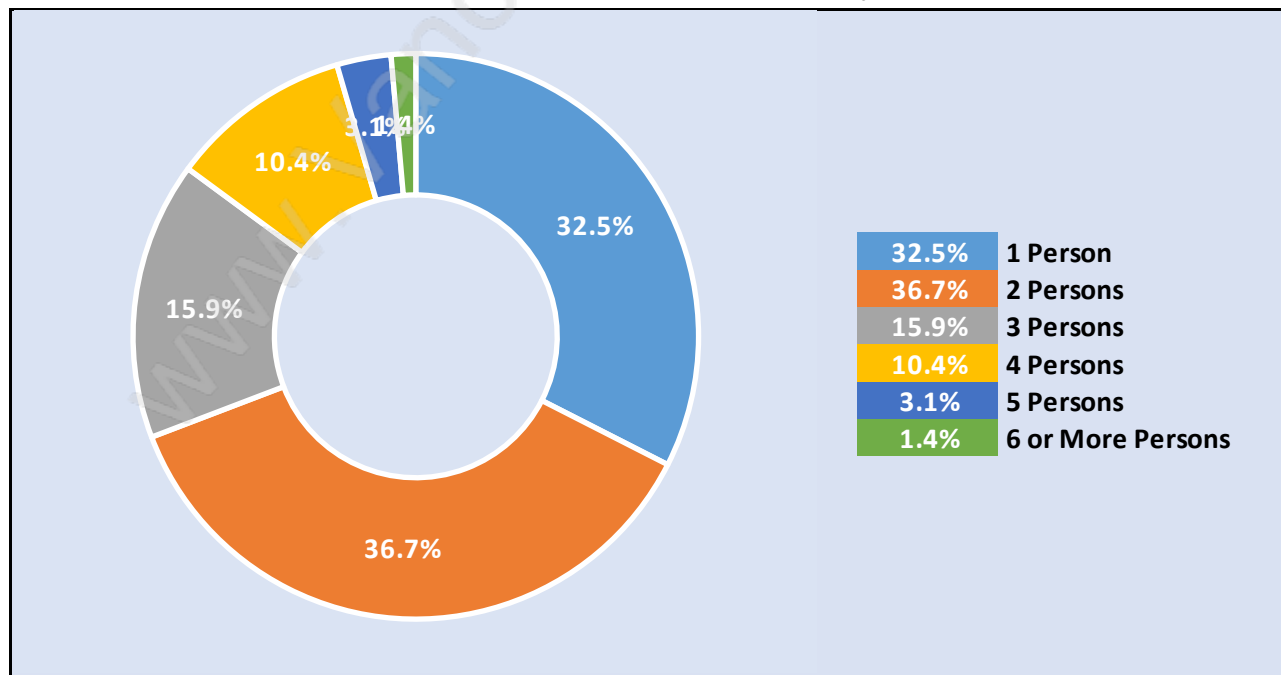

Brentwood Park

Population Trends in Brentwood Park

Population by Age in Brentwood Park

Population Age 15+ by Income Status in Brentwood Park

Total Population Age 15 - 13,147

Households by Income in Brentwood Park

Total Number of Households - 6,724 / Average Household Income - \$88,951

Families in Brentwood Park

Average Persons per Family - 2.8

Children at Home in Brentwood Park

Total Number of Children at Home - 3,315

Family Structure in Brentwood Park

Total Number of Families - 3,876 / Average Persons per Family - 2.8

Households by Household Size in Brentwood Park

Total Number of Households - 6,724

Dwellings in Brentwood Park