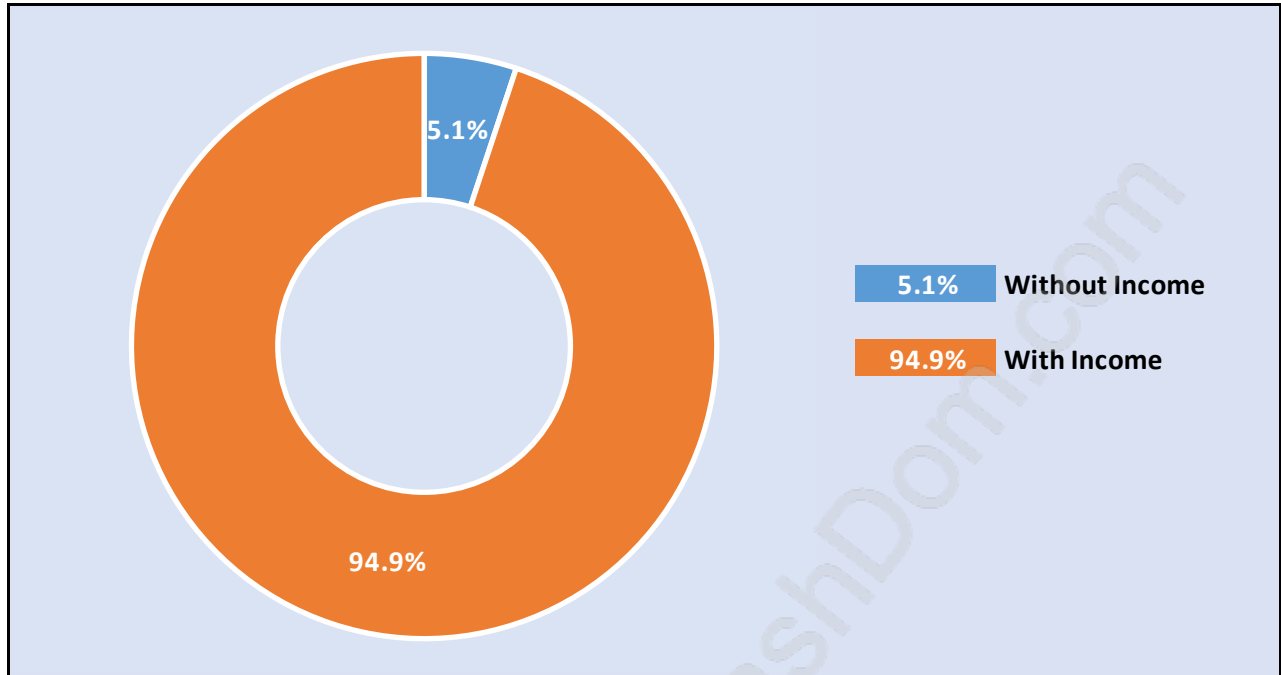

Brentwood Park

Population Trends in Brentwood Park

Population by Age in Brentwood Park

Population Age 15+ by Income Status in Brentwood Park

Total Population Age 15 - 13,147

Households by Income in Brentwood Park

Total Number of Households - 6,724 / Average Household Income - \$88,951

Families in Brentwood Park

Average Persons per Family - 2.8

Children at Home in Brentwood Park

Total Number of Children at Home - 3,315