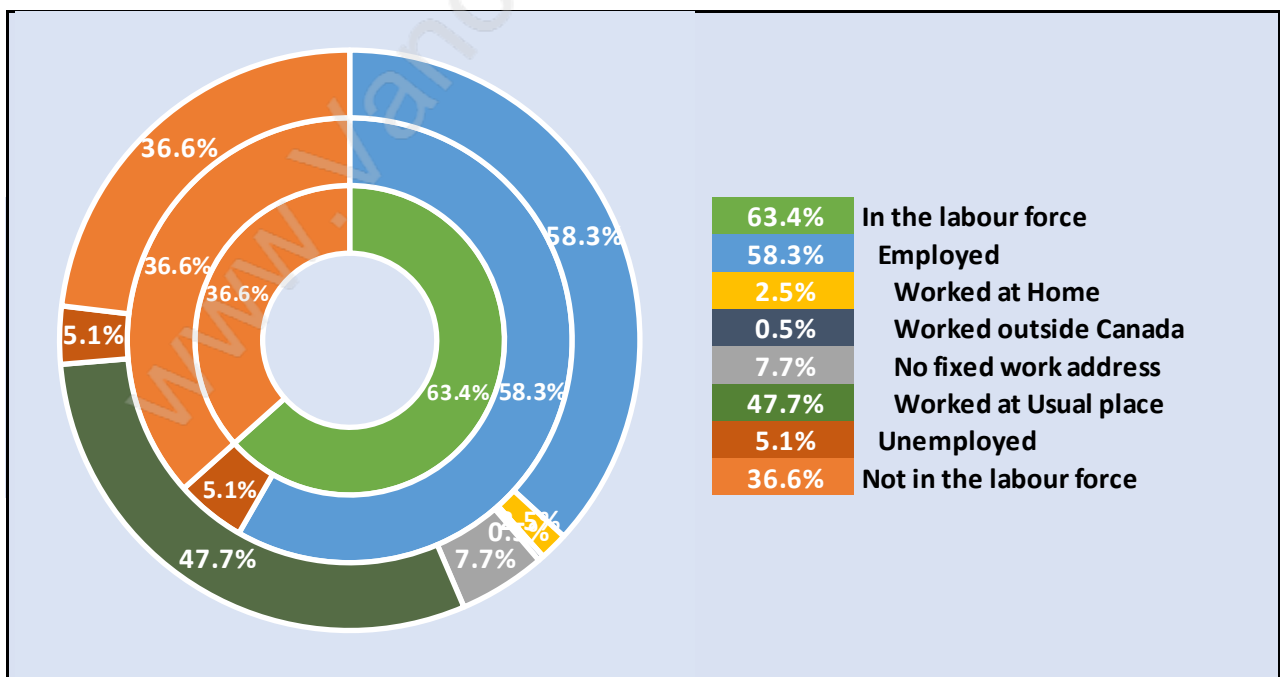

Family Structure in Brentwood Park

Total Number of Families - 3,876 / Average Persons per Family - 2.8

Households by Household Size in Brentwood Park

Total Number of Households - 6,724

Dwellings in Brentwood Park

Population Age 15+ in Brentwood Park

Labour Force by Occupation in Brentwood Park

Labour Force Participation in Brentwood Park

Travel To Work in (from) Brentwood Park

Occupied Dwellings by Structure Type in Brentwood Park