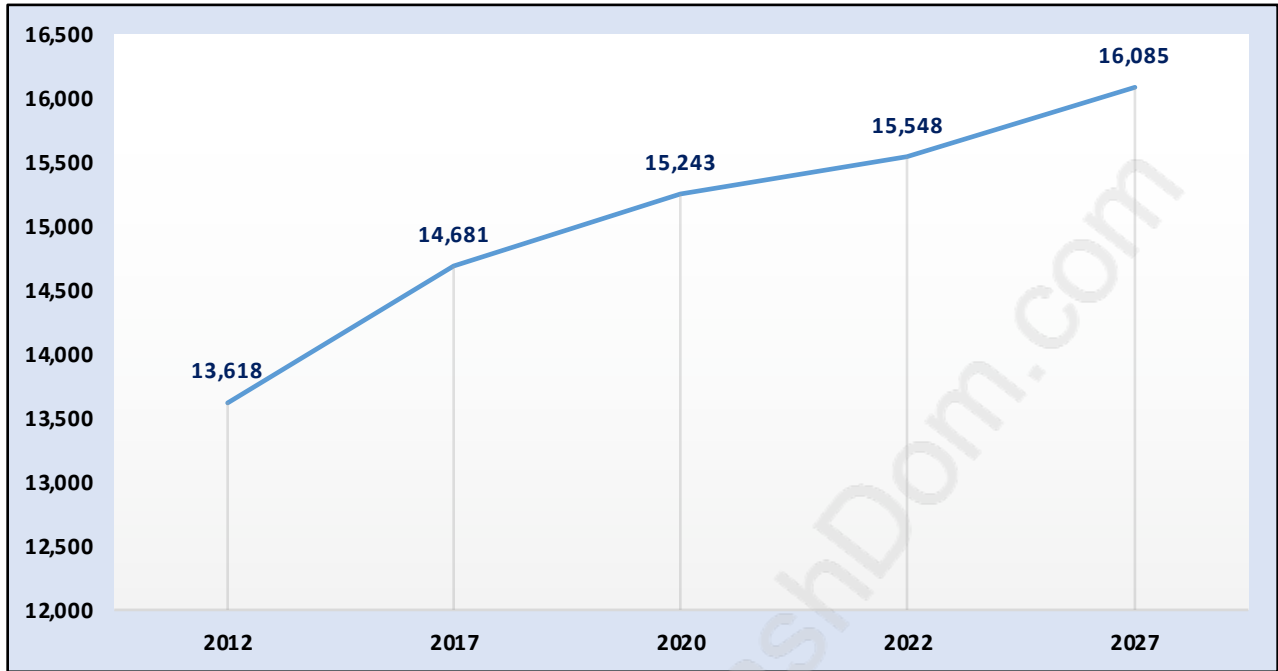

Brentwood Park

Population Trends in Brentwood Park

Population by Age in Brentwood Park

Population Age 15+ by Income Status in Brentwood Park

Total Population Age 15 - 13,147

Households by Income in Brentwood Park