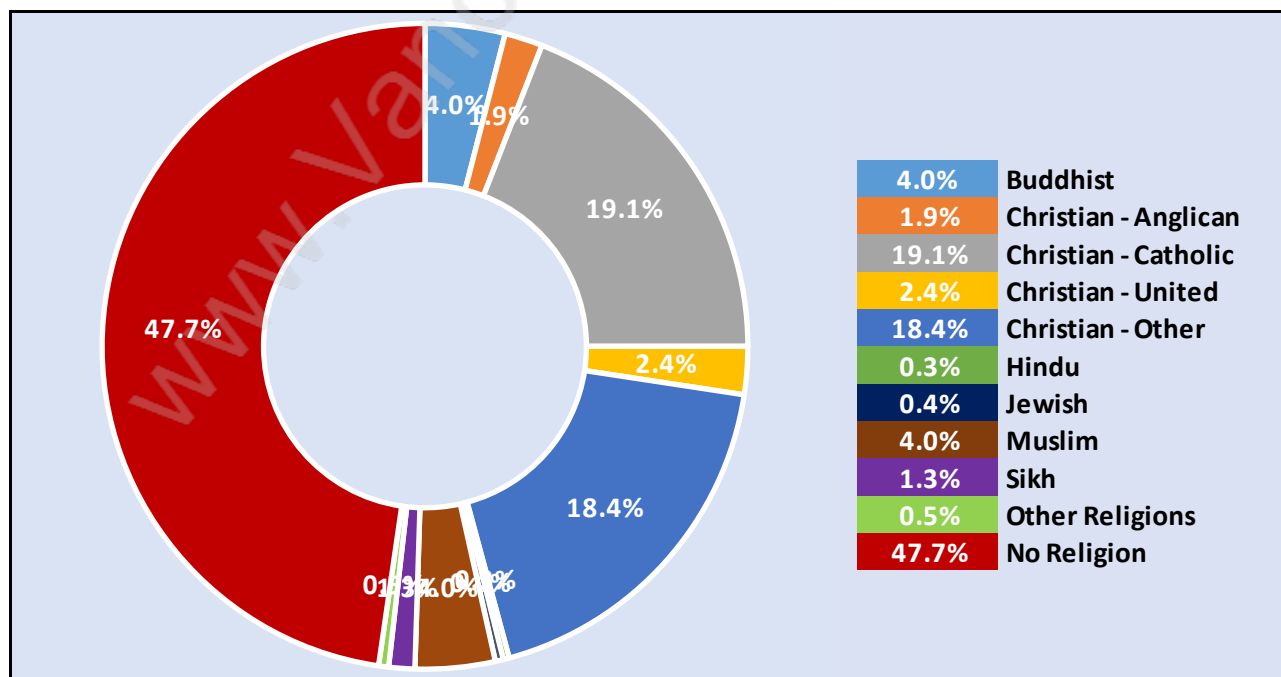

Dominant Bulding Type - Apartment, building low and high rise

Private Dwellings by Period of Construction in Brentwood Park

Dominant Period of Construction - 2006-2011

Population by Religion in Brentwood Park