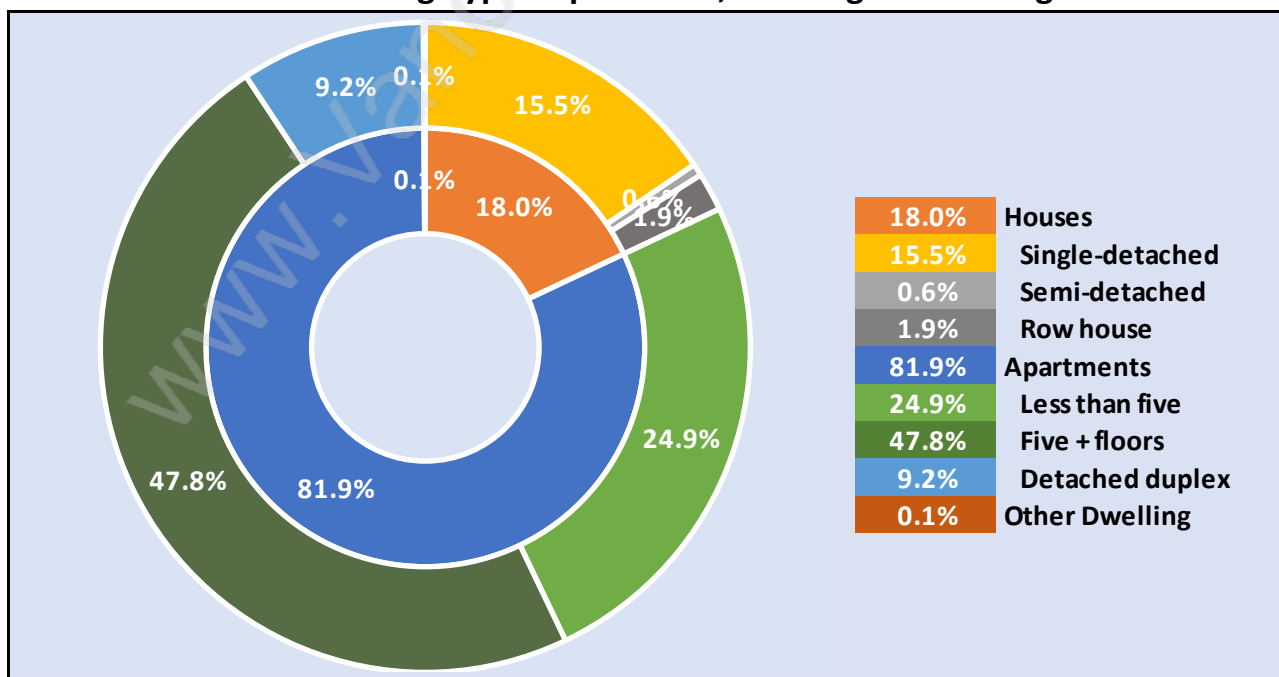

Population Age 15+ in Brentwood Park

Labour Force by Occupation in Brentwood Park

Labour Force Participation in Brentwood Park

Travel To Work in (from) Brentwood Park

Occupied Dwellings by Structure Type in Brentwood Park

Dominant Bulding Type - Apartment, building low and high rise

Private Dwellings by Period of Construction in Brentwood Park

Dominant Period of Construction - 2006-2011

Population by Religion in Brentwood Park