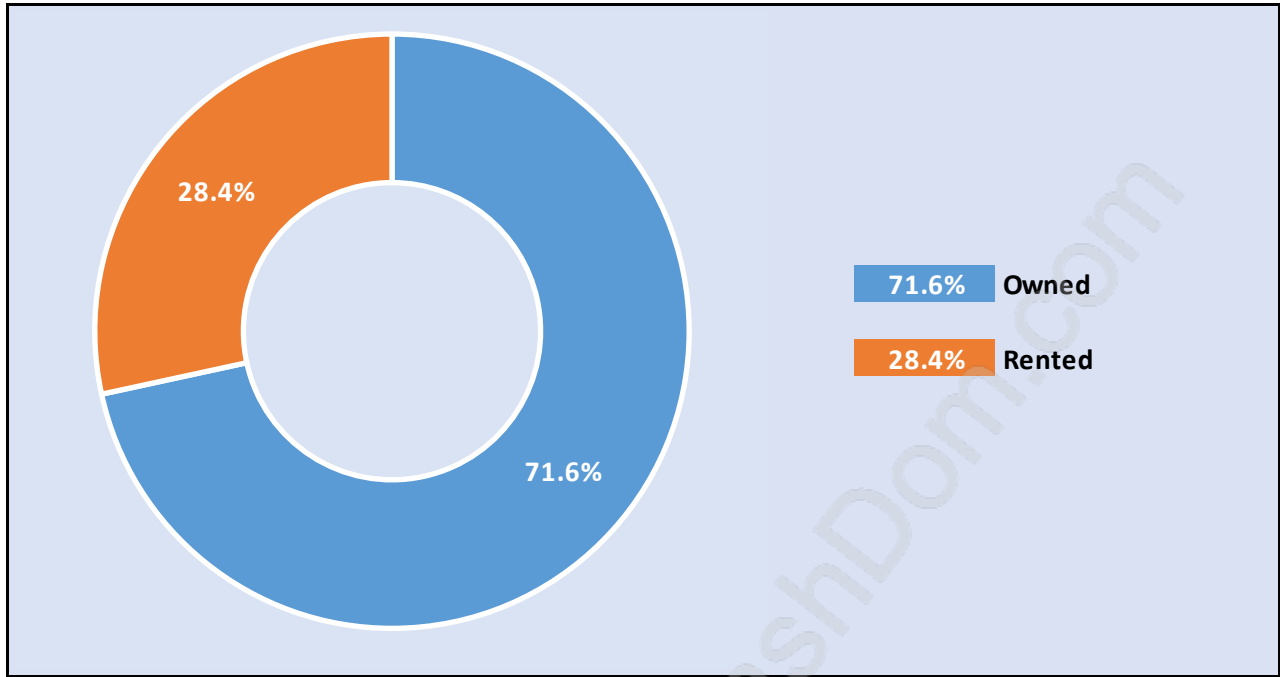

Brentwood Park

Population Trends in Brentwood Park

Population by Age in Brentwood Park

Population Age 15+ by Income Status in Brentwood Park

Total Population Age 15 - 13,147

Households by Income in Brentwood Park

Family Structure in Brentwood Park

Total Number of Families - 3,876 / Average Persons per Family - 2.8

Households by Household Size in Brentwood Park

Total Number of Households - 6,724

Dwellings in Brentwood Park

Population Age 15+ in Brentwood Park

Labour Force by Occupation in Brentwood Park

Labour Force Participation in Brentwood Park

Travel To Work in (from) Brentwood Park

Occupied Dwellings by Structure Type in Brentwood Park