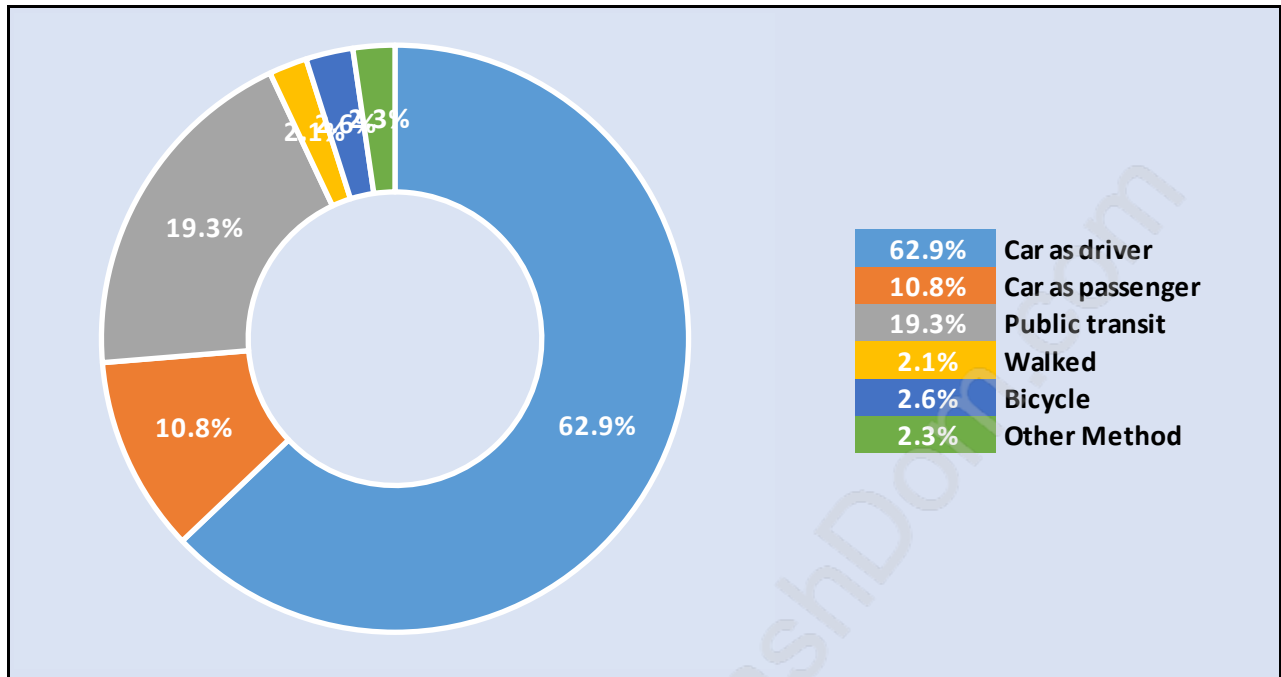

Bridgeport

Population Trends in Bridgeport

Population by Age in Bridgeport

Population Age 15+ by Income Status in Bridgeport

Total Population Age 15 - 2,957

Households by Income in Bridgeport

Total Number of Households - 929 / Average Household Income - \$103,540

Families in Bridgeport

Average Persons per Family - 3.6

Children at Home in Bridgeport

Total Number of Children at Home - 1,167

Family Structure in Bridgeport

Total Number of Families - 789 / Average Persons per Family - 3.6

Households by Household Size in Bridgeport

Total Number of Households - 929

Dwellings in Bridgeport

Population Age 15+ in Bridgeport

Labour Force by Occupation in Bridgeport

Labour Force Participation in Bridgeport

Travel To Work in (from) Bridgeport

Occupied Dwellings by Structure Type in Bridgeport

Dominant Bulding Type - Houses

Private Dwellings by Period of Construction in Bridgeport

Dominant Period of Construction - 1991-2000