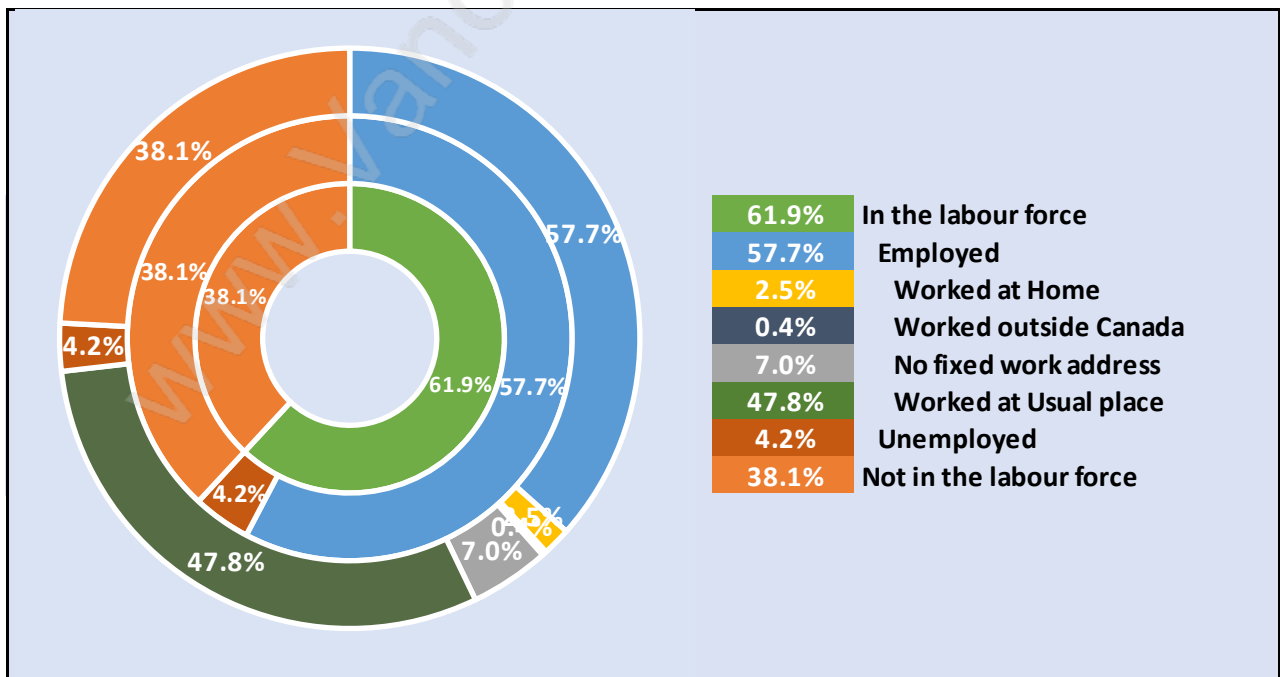

Bridgeport

Population Trends in Bridgeport

Population by Age in Bridgeport

Population Age 15+ by Income Status in Bridgeport

Total Population Age 15 - 2,957

Households by Income in Bridgeport

Total Number of Households - 929 / Average Household Income - \$103,540

Families in Bridgeport

Average Persons per Family - 3.6

Children at Home in Bridgeport

Total Number of Children at Home - 1,167

Family Structure in Bridgeport

Total Number of Families - 789 / Average Persons per Family - 3.6

Households by Household Size in Bridgeport

Total Number of Households - 929

Dwellings in Bridgeport

Population Age 15+ in Bridgeport

Labour Force by Occupation in Bridgeport

Labour Force Participation in Bridgeport

Travel To Work in (from) Bridgeport

Occupied Dwellings by Structure Type in Bridgeport

Dominant Bulding Type - Houses

Private Dwellings by Period of Construction in Bridgeport

Dominant Period of Construction - 1991-2000