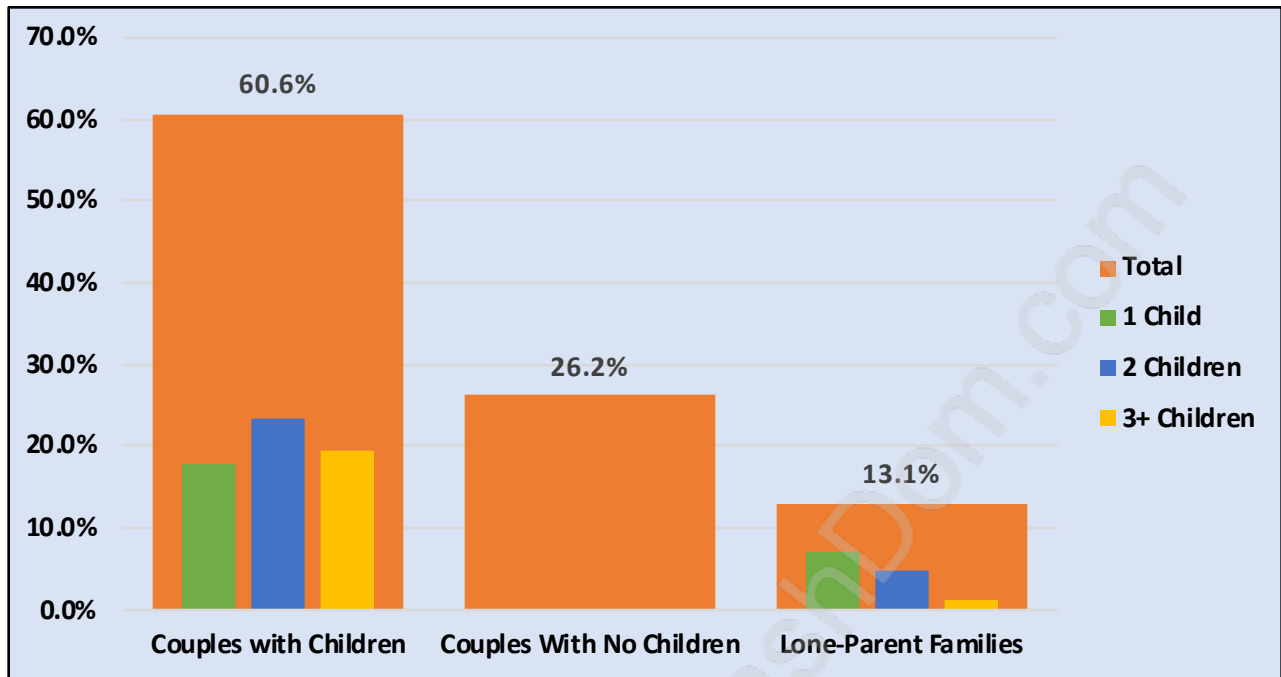

Bridgeport

Population Trends in Bridgeport

Population by Age in Bridgeport

Population Age 15+ by Income Status in Bridgeport

Total Population Age 15 - 2,957

Households by Income in Bridgeport

Total Number of Households - 929 / Average Household Income - \$103,540

Families in Bridgeport

Average Persons per Family - 3.6

Children at Home in Bridgeport

Total Number of Children at Home - 1,167

Family Structure in Bridgeport

Total Number of Families - 789 / Average Persons per Family - 3.6

Households by Household Size in Bridgeport

Total Number of Households - 929

Dwellings in Bridgeport

Population Age 15+ in Bridgeport

Labour Force by Occupation in Bridgeport

Labour Force Participation in Bridgeport