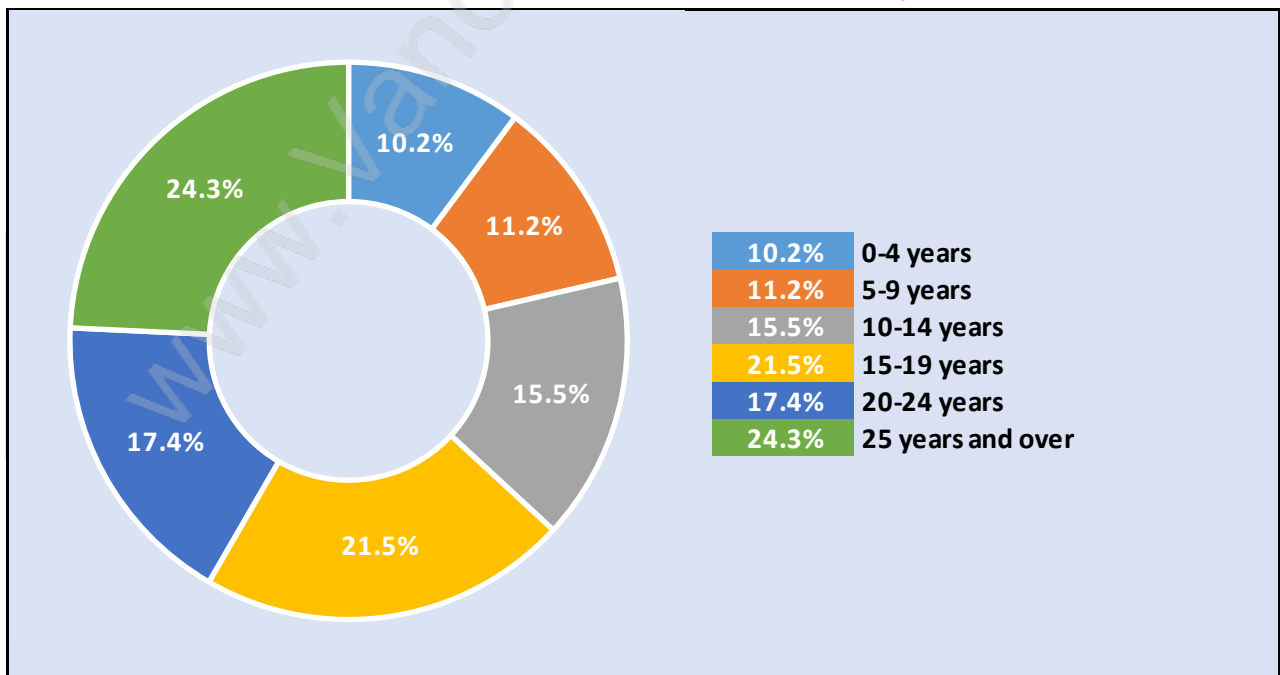

Bridgeport

Population Trends in Bridgeport

Population by Age in Bridgeport

Population Age 15+ by Income Status in Bridgeport

Total Population Age 15 - 2,957

Households by Income in Bridgeport

Total Number of Households - 929 / Average Household Income - \$103,540

Families in Bridgeport

Average Persons per Family - 3.6

Children at Home in Bridgeport

Total Number of Children at Home - 1,167

Family Structure in Bridgeport

Total Number of Families - 789 / Average Persons per Family - 3.6

Households by Household Size in Bridgeport

Total Number of Households - 929

Dwellings in Bridgeport

Population Age 15+ in Bridgeport

Labour Force by Occupation in Bridgeport

Labour Force Participation in Bridgeport