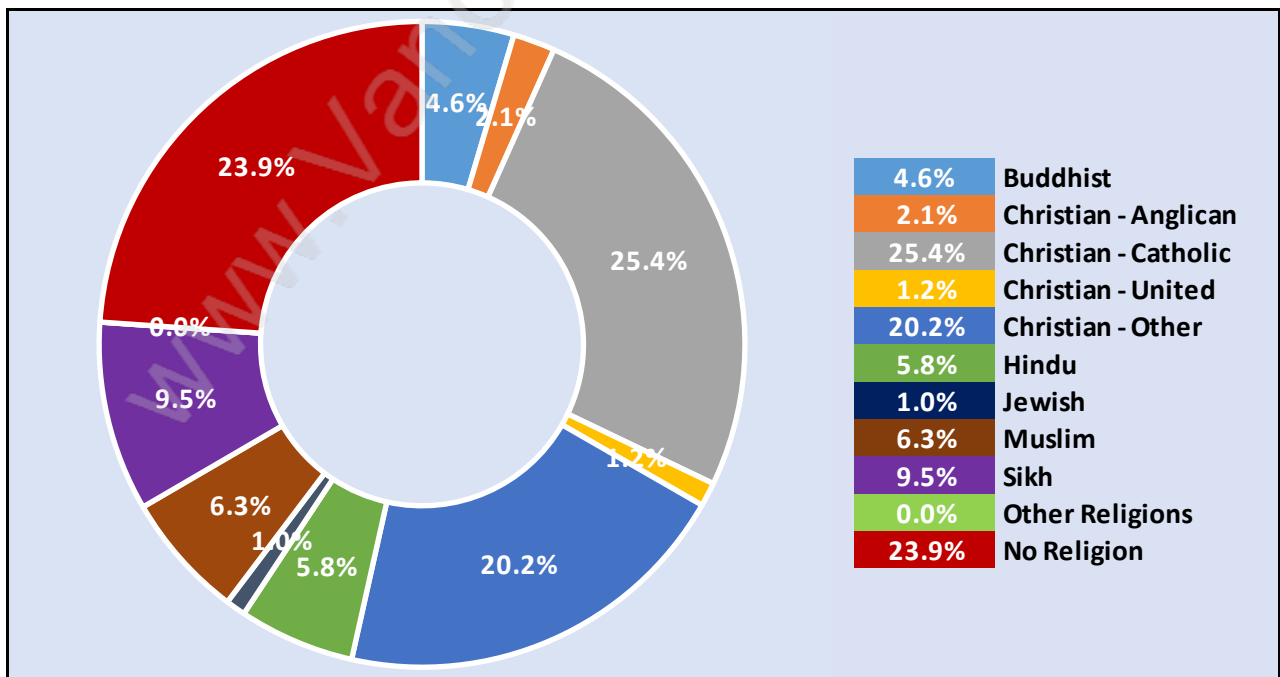

Households by Household Size in Bridgeport

Total Number of Households - 929

Dwellings in Bridgeport

Population Age 15+ in Bridgeport

Labour Force by Occupation in Bridgeport

Labour Force Participation in Bridgeport

Travel To Work in (from) Bridgeport

Occupied Dwellings by Structure Type in Bridgeport

Dominant Bulding Type - Houses

Private Dwellings by Period of Construction in Bridgeport

Dominant Period of Construction - 1991-2000

Population by Religion in Bridgeport

Population by Home Languages in Bridgeport