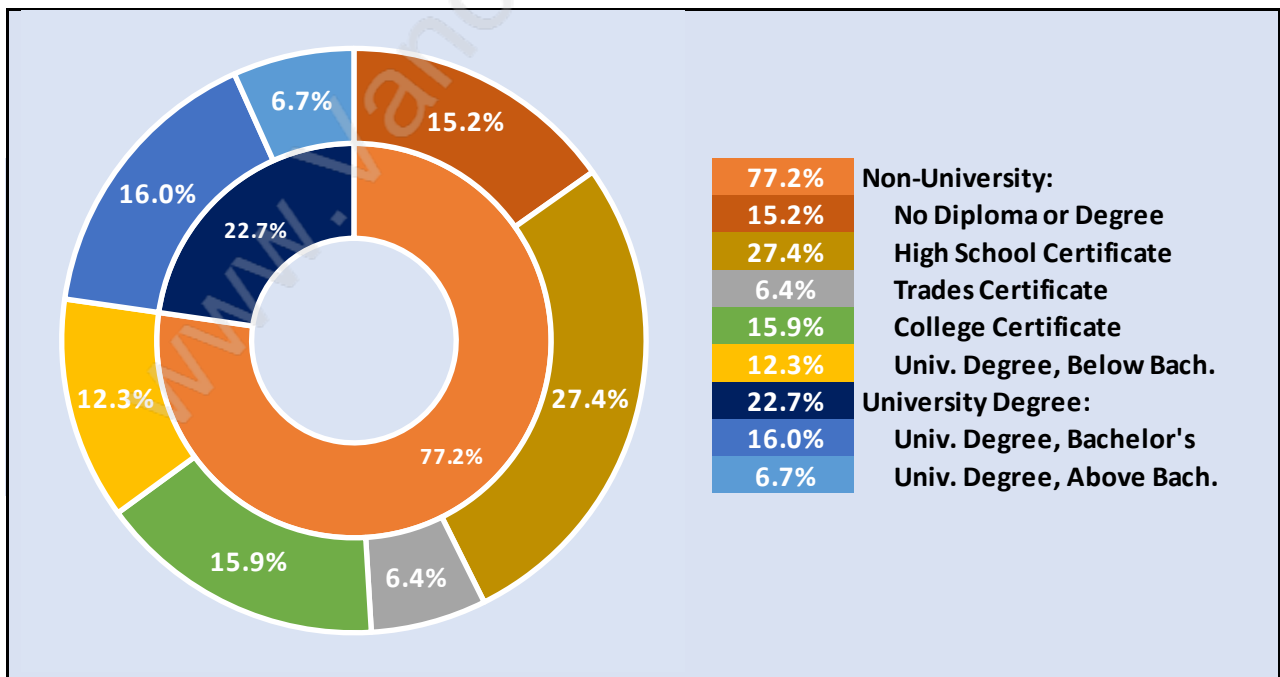

Bridgeport

Population Trends in Bridgeport

Population by Age in Bridgeport

Population Age 15+ by Income Status in Bridgeport

Total Population Age 15 - 2,957

Households by Income in Bridgeport

Total Number of Households - 929 / Average Household Income - \$103,540

Families in Bridgeport

Average Persons per Family - 3.6

Children at Home in Bridgeport

Total Number of Children at Home - 1,167

Family Structure in Bridgeport

Total Number of Families - 789 / Average Persons per Family - 3.6

Households by Household Size in Bridgeport

Total Number of Households - 929

Dwellings in Bridgeport

Population Age 15+ in Bridgeport

Labour Force by Occupation in Bridgeport

Labour Force Participation in Bridgeport

Travel To Work in (from) Bridgeport

Occupied Dwellings by Structure Type in Bridgeport

Dominant Bulding Type - Houses

Private Dwellings by Period of Construction in Bridgeport

Dominant Period of Construction - 1991-2000