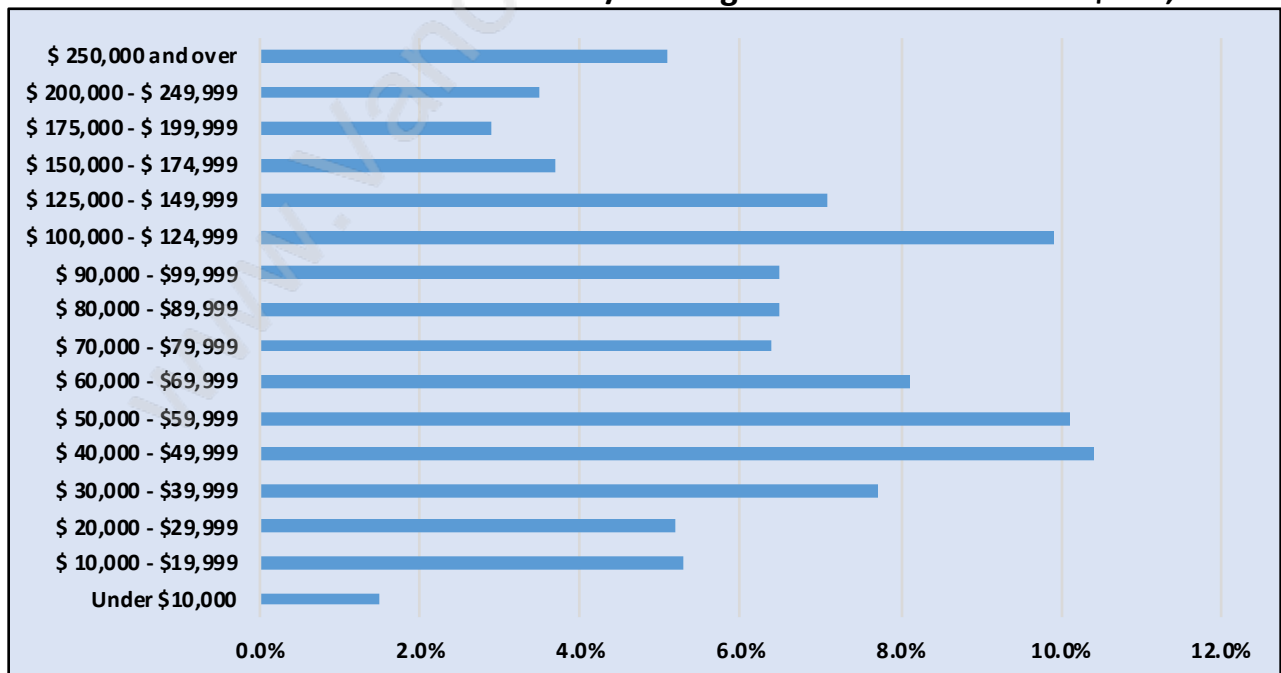

Bridgeport

Population Trends in Bridgeport

Population by Age in Bridgeport

Population Age 15+ by Income Status in Bridgeport

Total Population Age 15 - 2,957

Households by Income in Bridgeport

Total Number of Households - 929 / Average Household Income - \$103,540

Families in Bridgeport

Average Persons per Family - 3.6

Children at Home in Bridgeport

Total Number of Children at Home - 1,167

Family Structure in Bridgeport

Total Number of Families - 789 / Average Persons per Family - 3.6