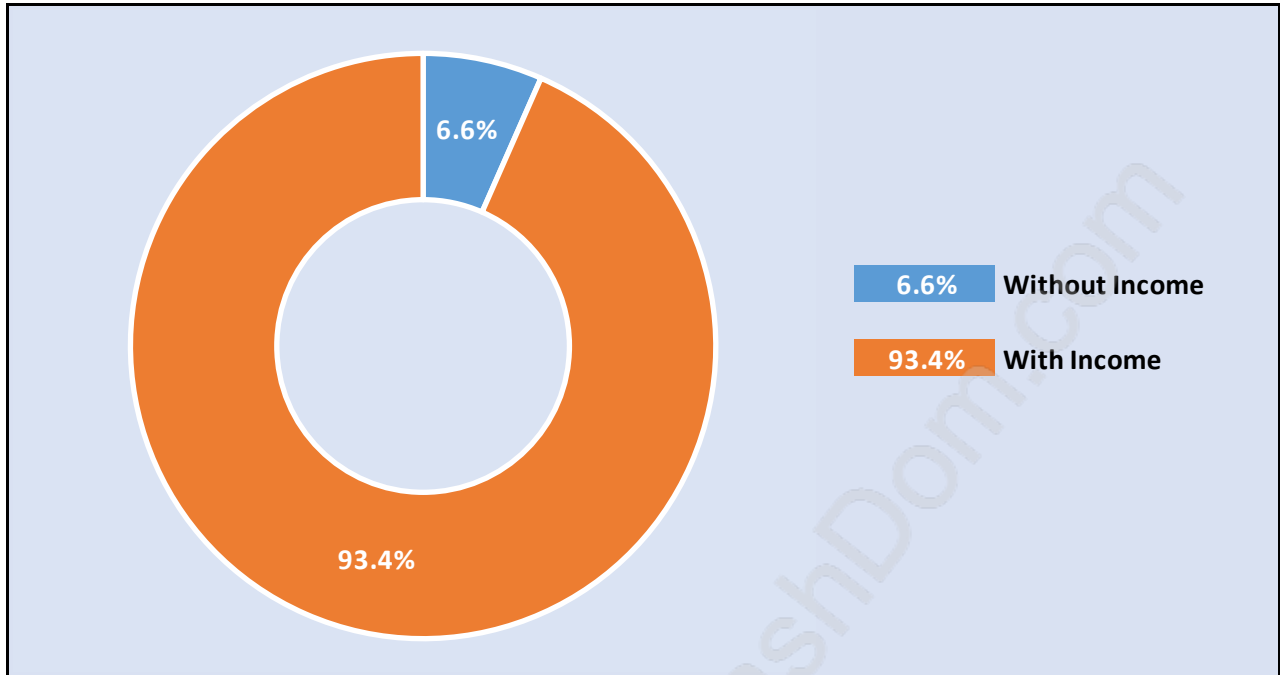

Bridgeport

Population Trends in Bridgeport

Population by Age in Bridgeport

Population Age 15+ by Income Status in Bridgeport

Total Population Age 15 - 2,957

Households by Income in Bridgeport

Total Number of Households - 929 / Average Household Income - \$103,540

Families in Bridgeport

Average Persons per Family - 3.6

Children at Home in Bridgeport

Total Number of Children at Home - 1,167

Family Structure in Bridgeport

Total Number of Families - 789 / Average Persons per Family - 3.6