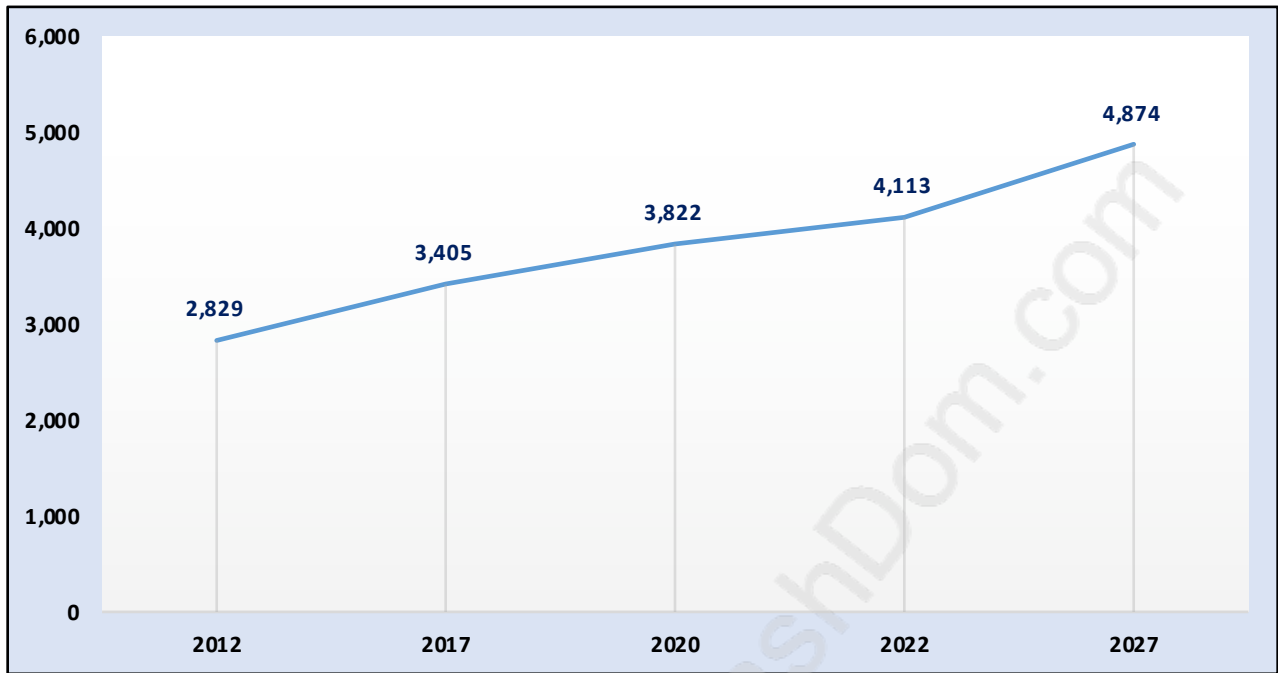

Bridgeport

Population Trends in Bridgeport

Population by Age in Bridgeport

Population Age 15+ by Income Status in Bridgeport

Total Population Age 15 - 2,957

Households by Income in Bridgeport

Total Number of Households - 929 / Average Household Income - \$103,540

Families in Bridgeport

Average Persons per Family - 3.6

Children at Home in Bridgeport

Total Number of Children at Home - 1,167

Family Structure in Bridgeport

Total Number of Families - 789 / Average Persons per Family - 3.6