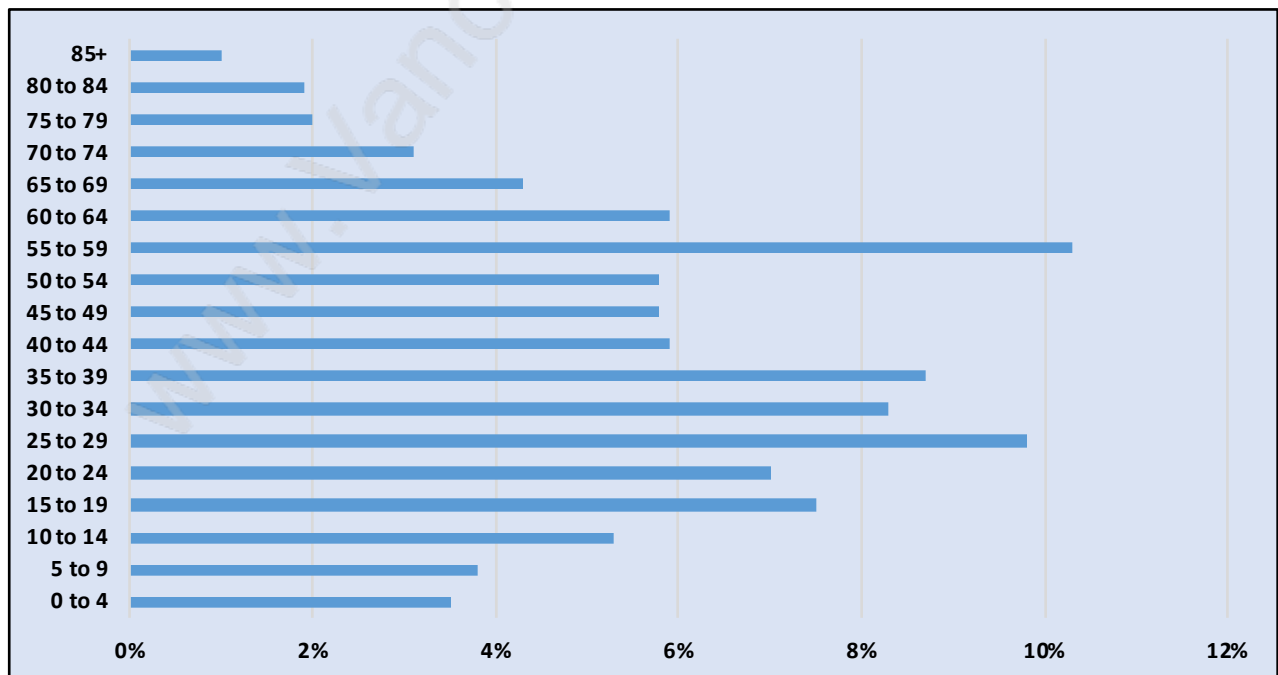

Bridgeport

Population Trends in Bridgeport

Population by Age in Bridgeport

Population Age 15+ by Income Status in Bridgeport

Total Population Age 15 - 2,957

Households by Income in Bridgeport

Total Number of Households - 929 / Average Household Income - \$103,540

Families in Bridgeport

Average Persons per Family - 3.6

Children at Home in Bridgeport

Total Number of Children at Home - 1,167

Family Structure in Bridgeport

Total Number of Families - 789 / Average Persons per Family - 3.6