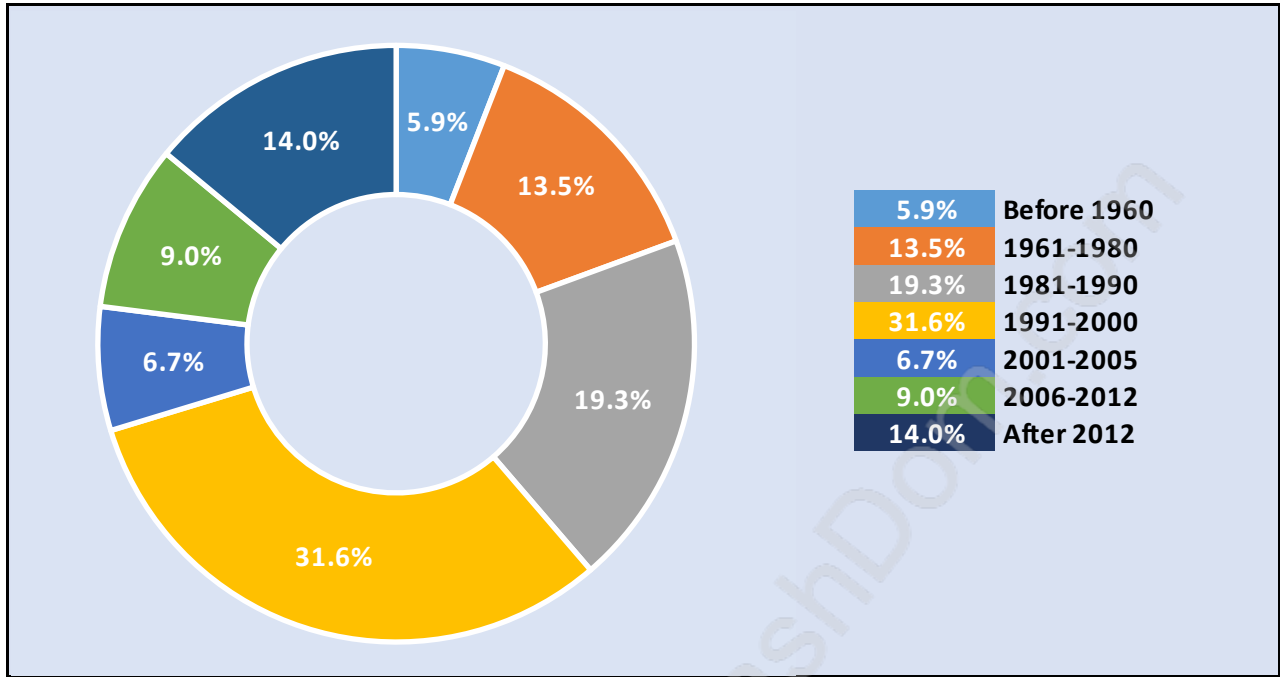

Bridgeport

Population Trends in Bridgeport

Population by Age in Bridgeport

Population Age 15+ by Income Status in Bridgeport

Total Population Age 15 - 2,957

Households by Income in Bridgeport

Total Number of Households - 929 / Average Household Income - \$103,540

Households by Household Size in Bridgeport

Total Number of Households - 929

Dwellings in Bridgeport

Population Age 15+ in Bridgeport

Labour Force by Occupation in Bridgeport

Labour Force Participation in Bridgeport

Travel To Work in (from) Bridgeport

Occupied Dwellings by Structure Type in Bridgeport

Dominant Bulding Type - Houses

Private Dwellings by Period of Construction in Bridgeport

Dominant Period of Construction - 1991-2000