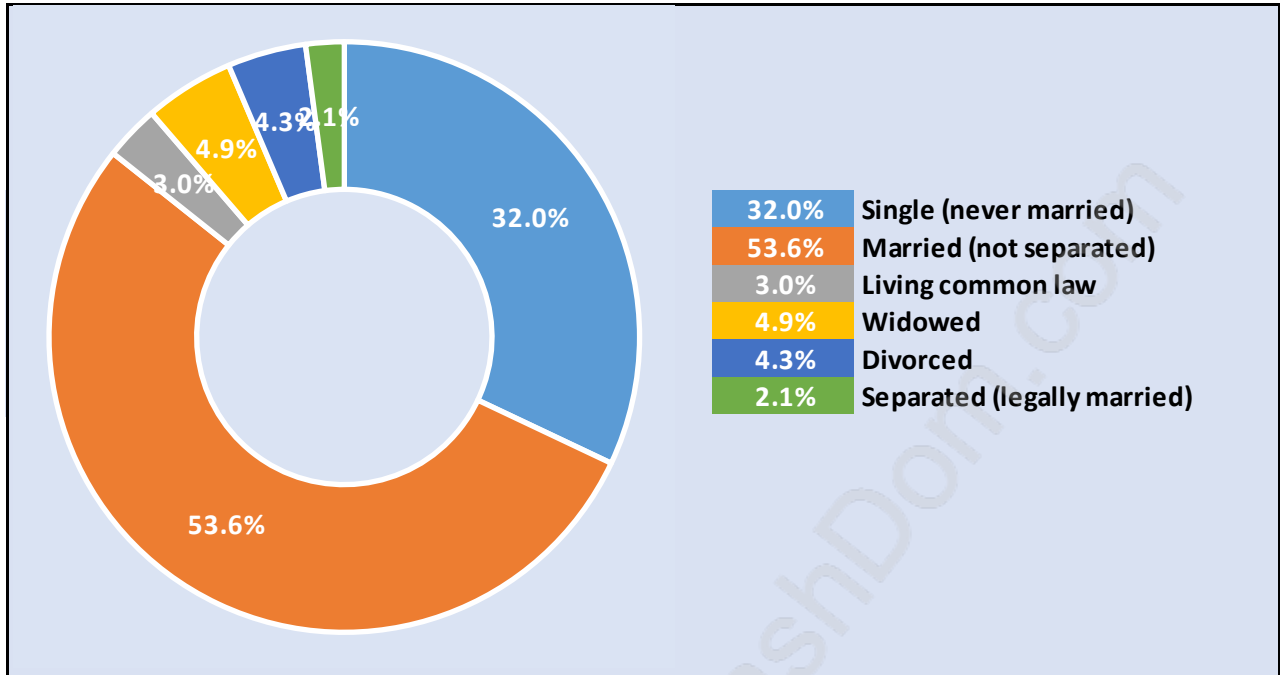

Bridgeport

Population Trends in Bridgeport

Population by Age in Bridgeport

Population Age 15+ by Income Status in Bridgeport

Total Population Age 15 - 2,957

Households by Income in Bridgeport

Total Number of Households - 929 / Average Household Income - \$103,540

Families in Bridgeport

Average Persons per Family - 3.6

Children at Home in Bridgeport

Total Number of Children at Home - 1,167

Family Structure in Bridgeport

Total Number of Families - 789 / Average Persons per Family - 3.6

Households by Household Size in Bridgeport

Total Number of Households - 929

Dwellings in Bridgeport

Population Age 15+ in Bridgeport

Labour Force by Occupation in Bridgeport

Labour Force Participation in Bridgeport