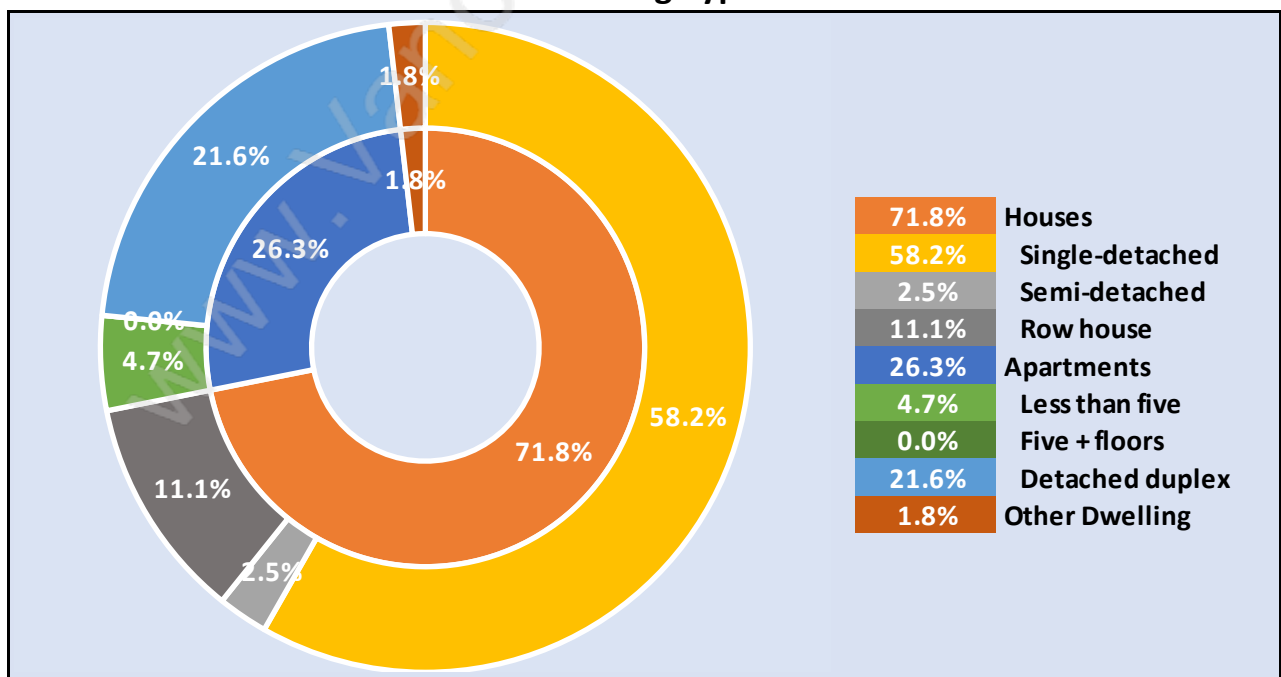

Bridgeport

Population Trends in Bridgeport

Population by Age in Bridgeport

Population Age 15+ by Income Status in Bridgeport

Total Population Age 15 - 2,957

Households by Income in Bridgeport

Total Number of Households - 929 / Average Household Income - \$103,540

Families in Bridgeport

Average Persons per Family - 3.6

Children at Home in Bridgeport

Total Number of Children at Home - 1,167

Family Structure in Bridgeport

Total Number of Families - 789 / Average Persons per Family - 3.6

Households by Household Size in Bridgeport

Total Number of Households - 929

Dwellings in Bridgeport

Population Age 15+ in Bridgeport

Labour Force by Occupation in Bridgeport

Labour Force Participation in Bridgeport

Travel To Work in (from) Bridgeport

Occupied Dwellings by Structure Type in Bridgeport

Dominant Bulding Type - Houses

Private Dwellings by Period of Construction in Bridgeport

Dominant Period of Construction - 1991-2000