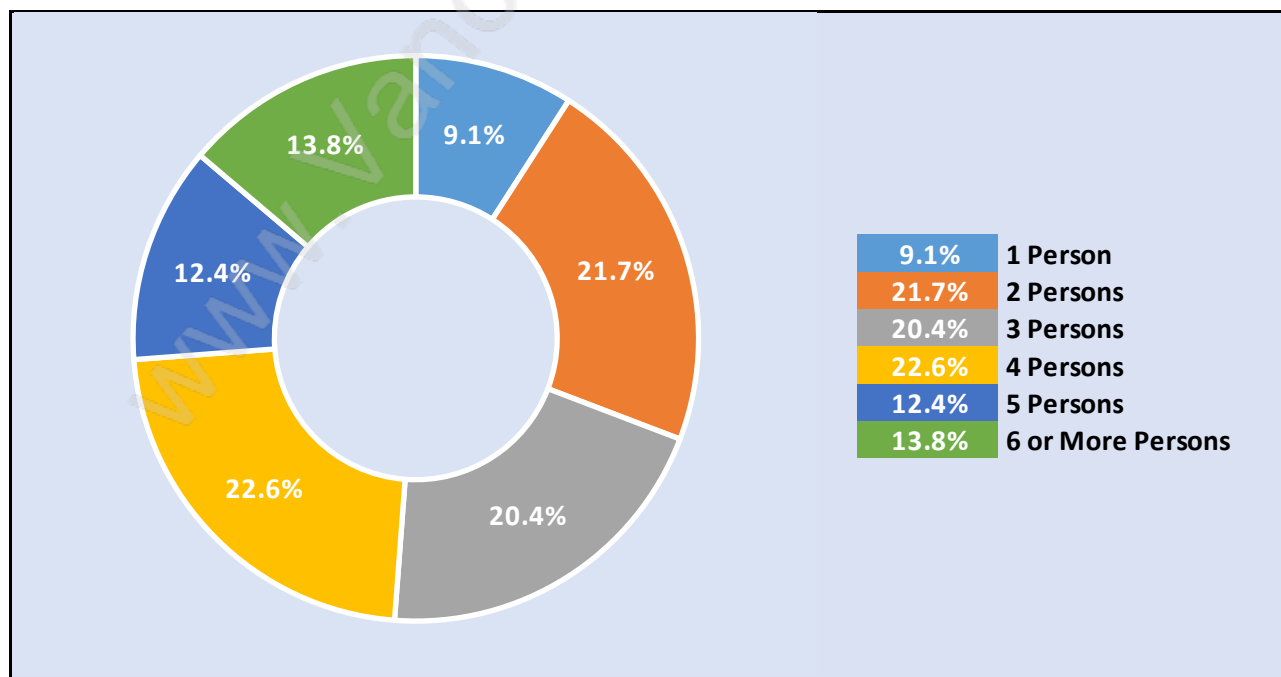

Bridgeport

Population Trends in Bridgeport

Population by Age in Bridgeport

Population Age 15+ by Income Status in Bridgeport

Total Population Age 15 - 2,957

Households by Income in Bridgeport

Total Number of Households - 929 / Average Household Income - \$103,540

Families in Bridgeport

Average Persons per Family - 3.6

Children at Home in Bridgeport

Total Number of Children at Home - 1,167

Family Structure in Bridgeport

Total Number of Families - 789 / Average Persons per Family - 3.6

Households by Household Size in Bridgeport

Total Number of Households - 929

Dwellings in Bridgeport

Population Age 15+ in Bridgeport

Labour Force by Occupation in Bridgeport

Labour Force Participation in Bridgeport