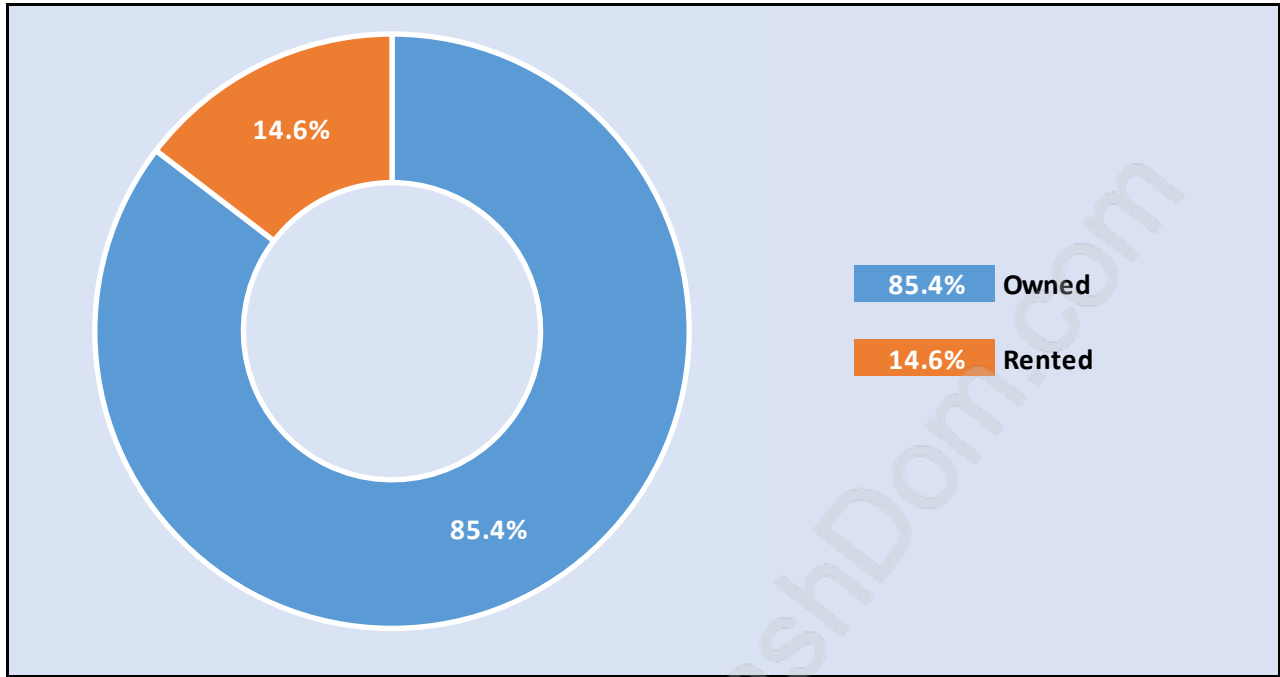

Bridgeport

Population Trends in Bridgeport

Population by Age in Bridgeport

Population Age 15+ by Income Status in Bridgeport

Total Population Age 15 - 2,957

Households by Income in Bridgeport

Total Number of Households - 929 / Average Household Income - \$103,540

Families in Bridgeport

Average Persons per Family - 3.6

Children at Home in Bridgeport

Total Number of Children at Home - 1,167

Family Structure in Bridgeport

Total Number of Families - 789 / Average Persons per Family - 3.6

Households by Household Size in Bridgeport

Total Number of Households - 929

Dwellings in Bridgeport

Population Age 15+ in Bridgeport

Labour Force by Occupation in Bridgeport

Labour Force Participation in Bridgeport