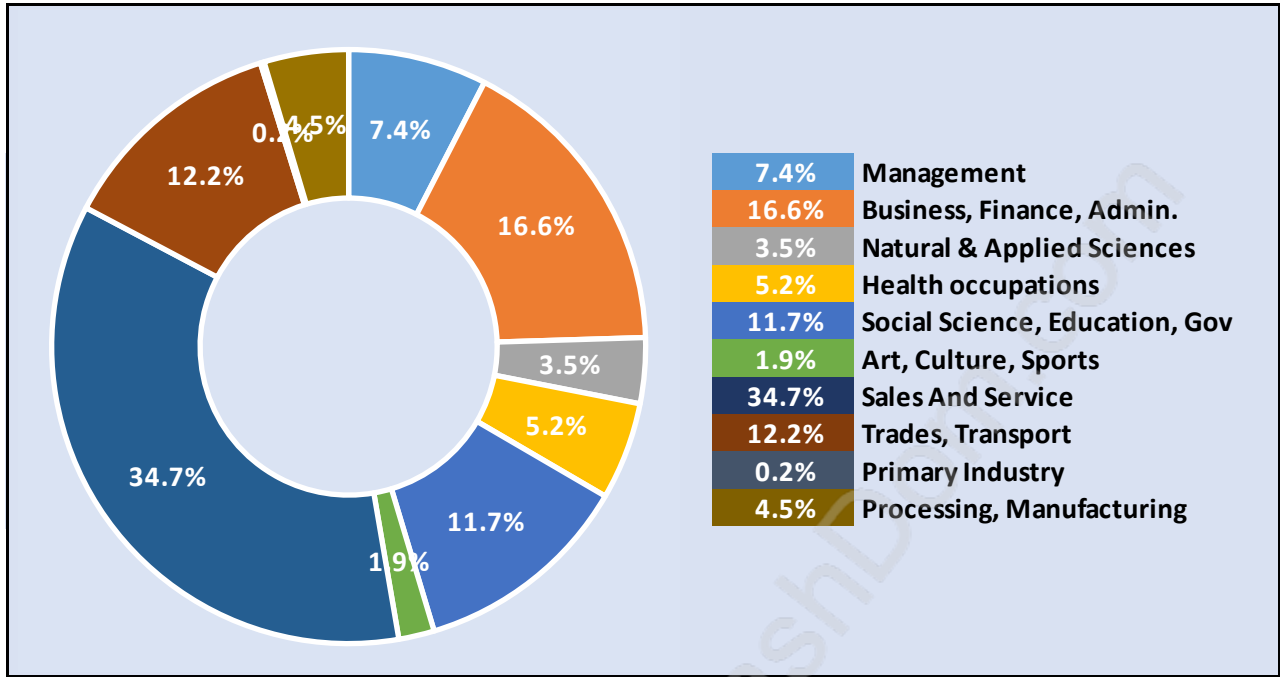

Bridgeport

Population Trends in Bridgeport

Population by Age in Bridgeport

Population Age 15+ by Income Status in Bridgeport

Total Population Age 15 - 2,957

Households by Income in Bridgeport

Total Number of Households - 929 / Average Household Income - \$103,540

Households by Household Size in Bridgeport

Total Number of Households - 929

Dwellings in Bridgeport

Population Age 15+ in Bridgeport

Labour Force by Occupation in Bridgeport

Labour Force Participation in Bridgeport

Travel To Work in (from) Bridgeport

Occupied Dwellings by Structure Type in Bridgeport

Dominant Bulding Type - Houses

Private Dwellings by Period of Construction in Bridgeport

Dominant Period of Construction - 1991-2000