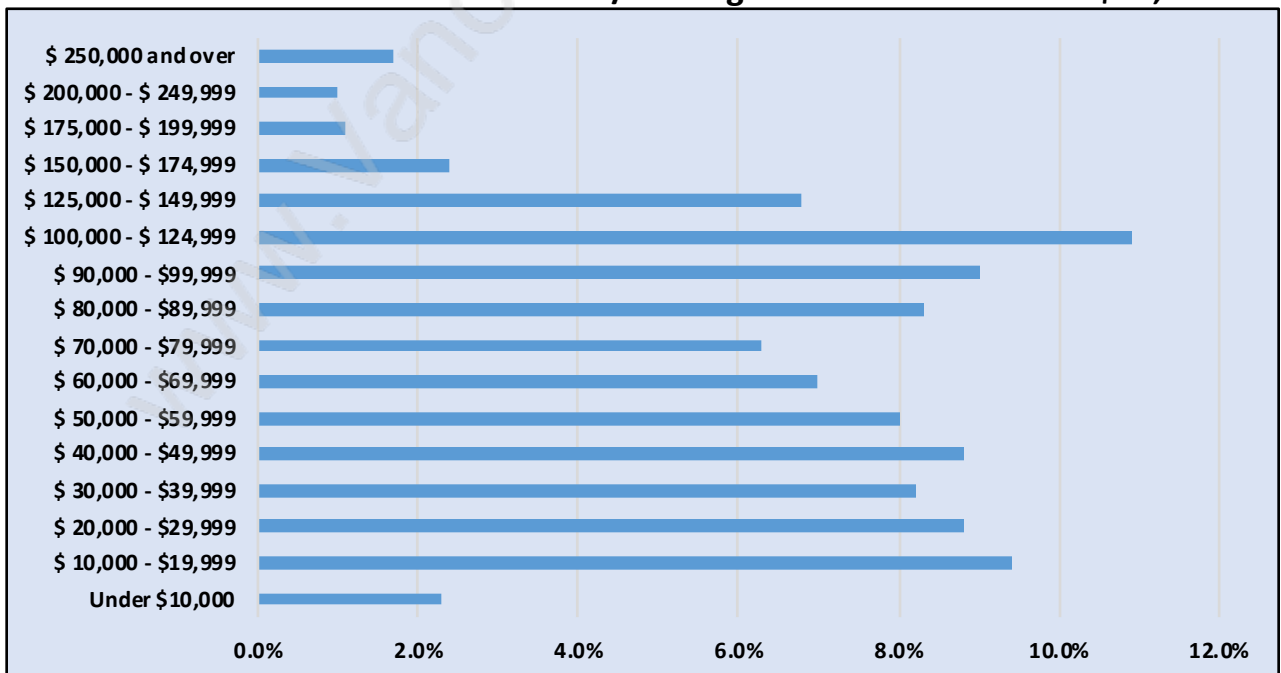

Households by Income in Bridgeview

Total Number of Households - 882 / Average Household Income - $77,381