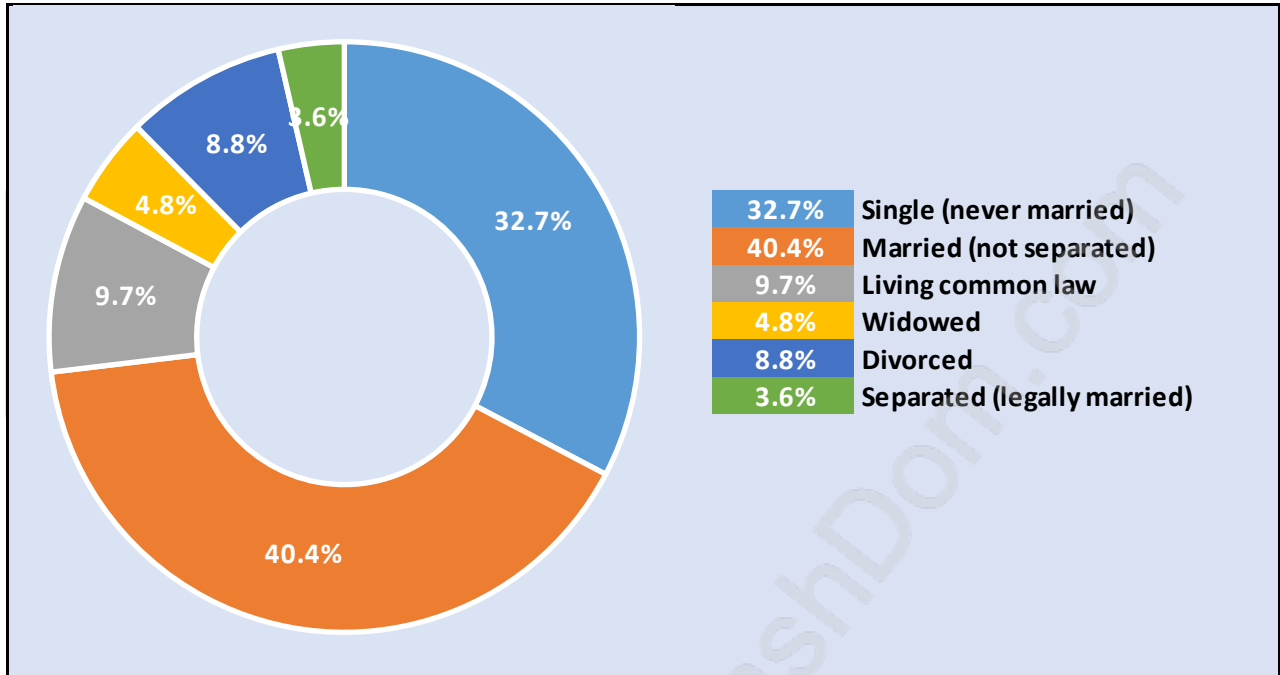

Families in Bridgeview

Average Persons per Family - 3.3