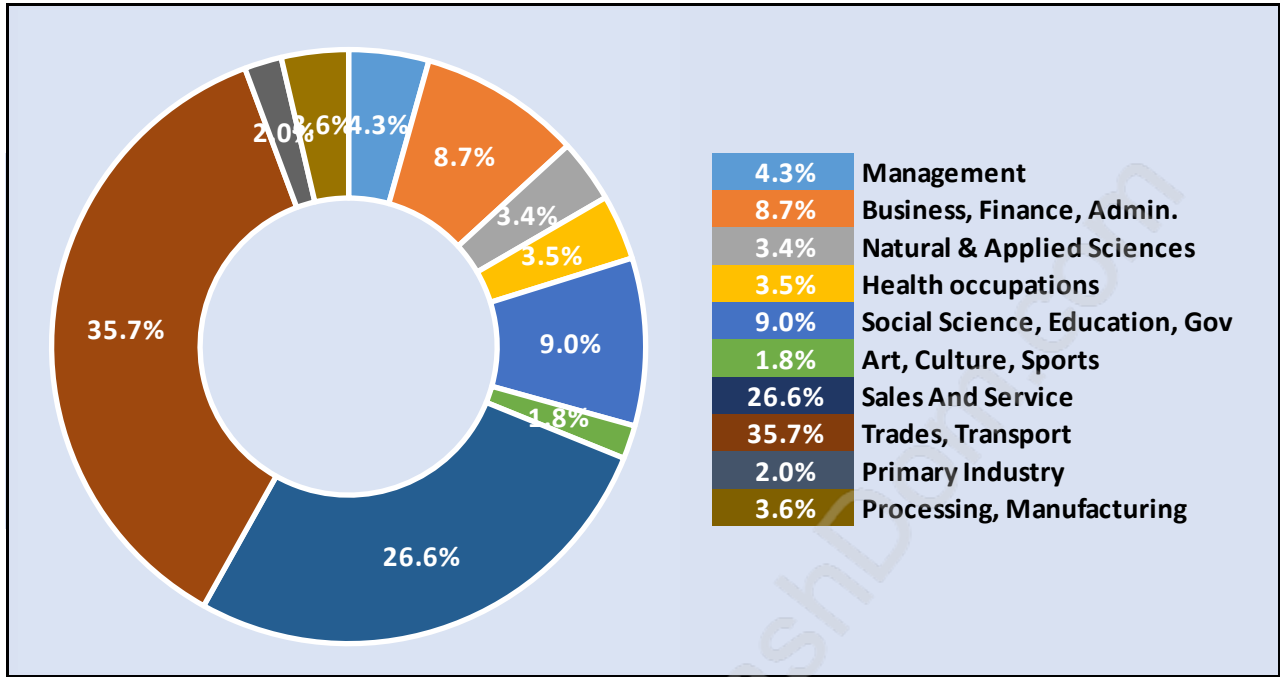

Labour Force by Occupation in Bridgeview