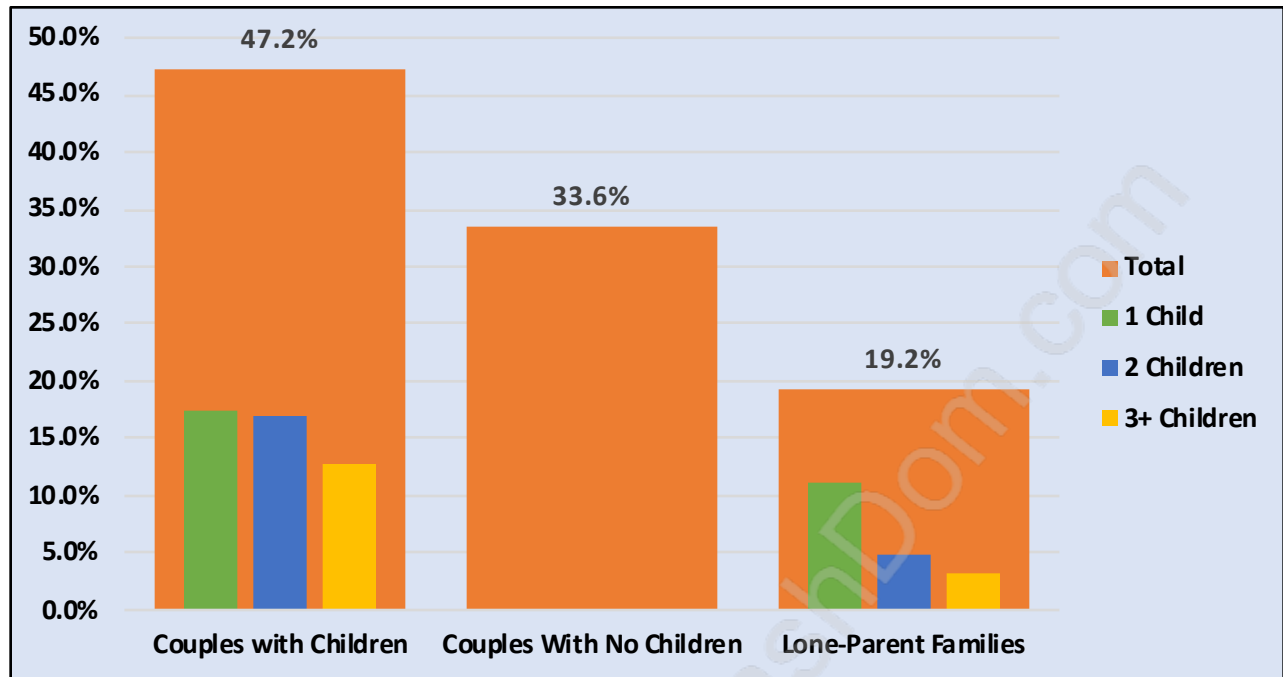

Family Structure in Bridgeview

Total Number of Families - 572 / Average Persons per Family - 3.3