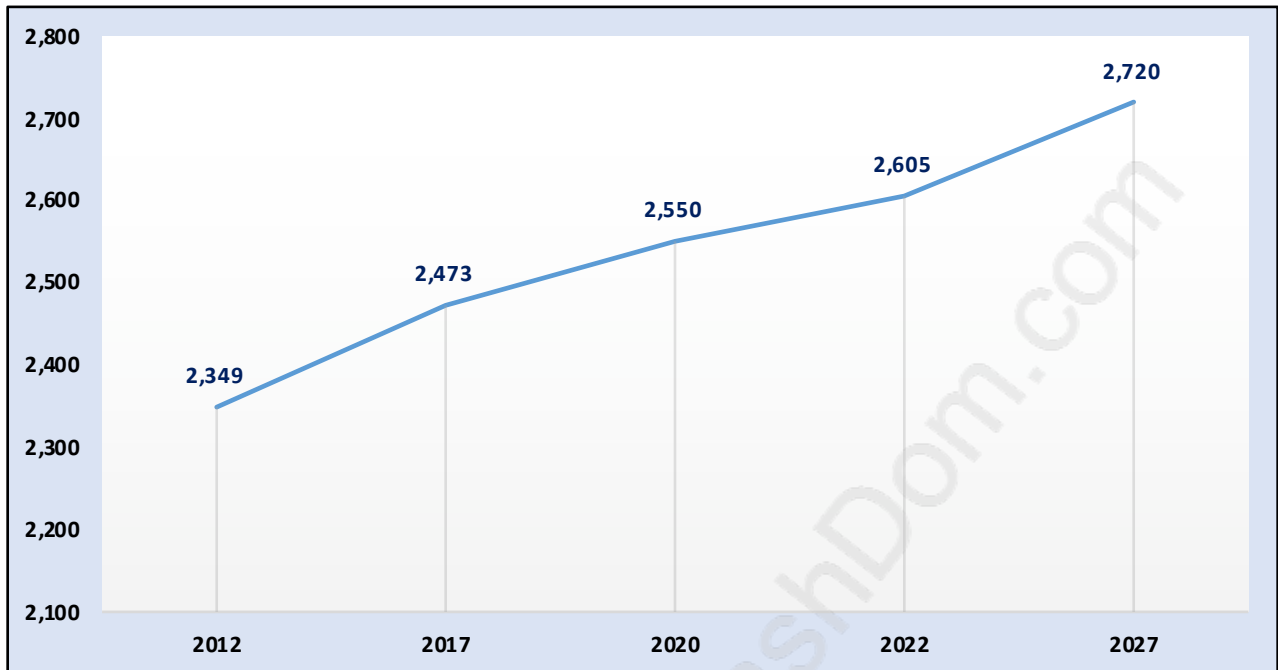

# Bridgeview

July 2018

## Population Trends in Bridgeview

## Population by Age in Bridgeview

## Population Age 15+ by Income Status in Bridgeview

Total Population Age 15 - 2,101