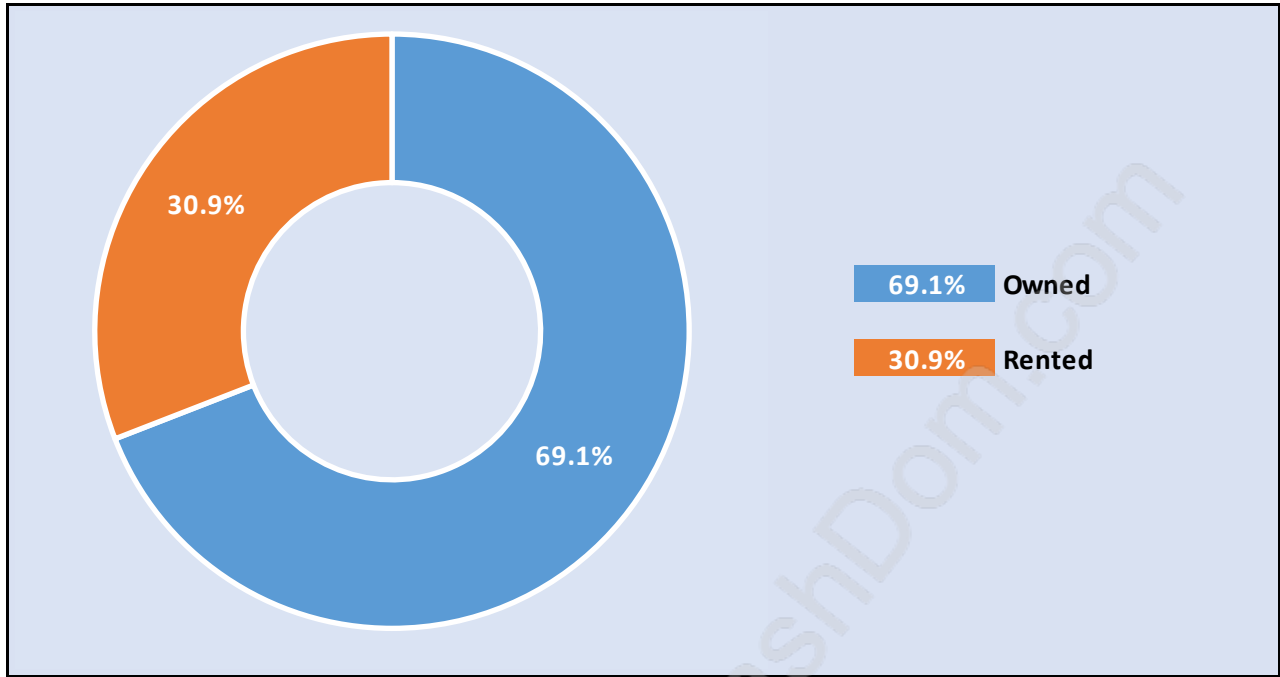

Dwellings in Bridgeview