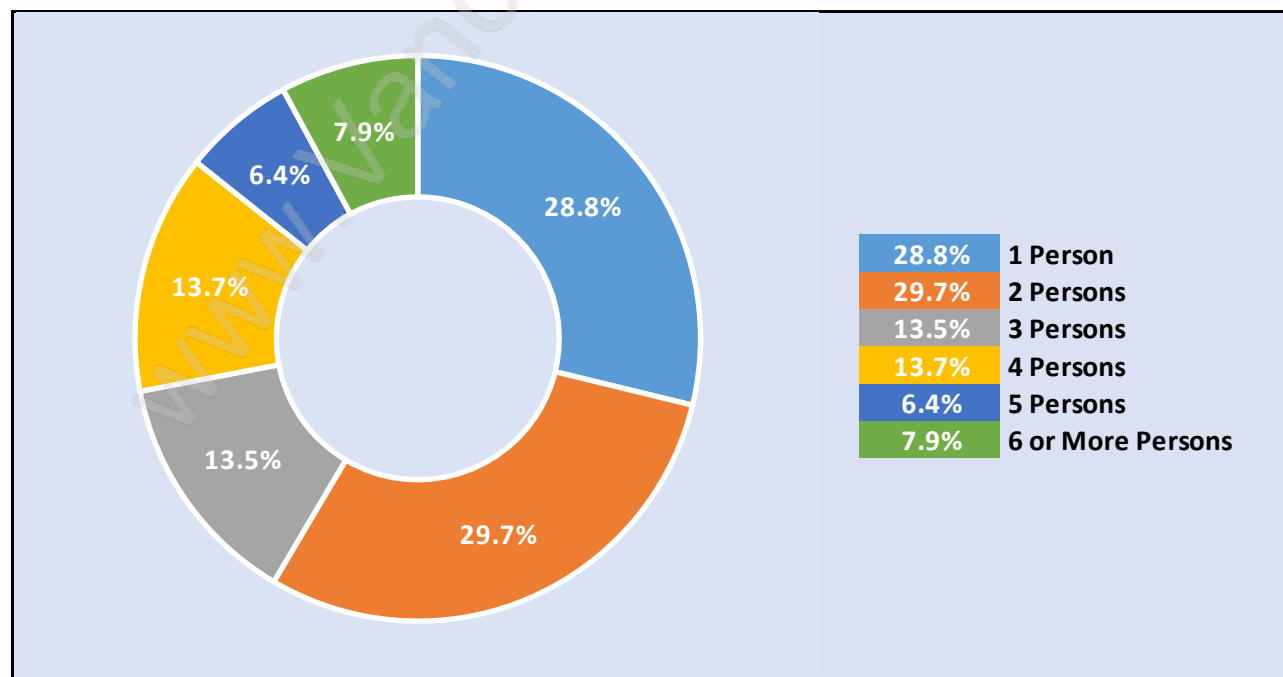

Households by Household Size in Bridgeview

Total Number of Households - 882