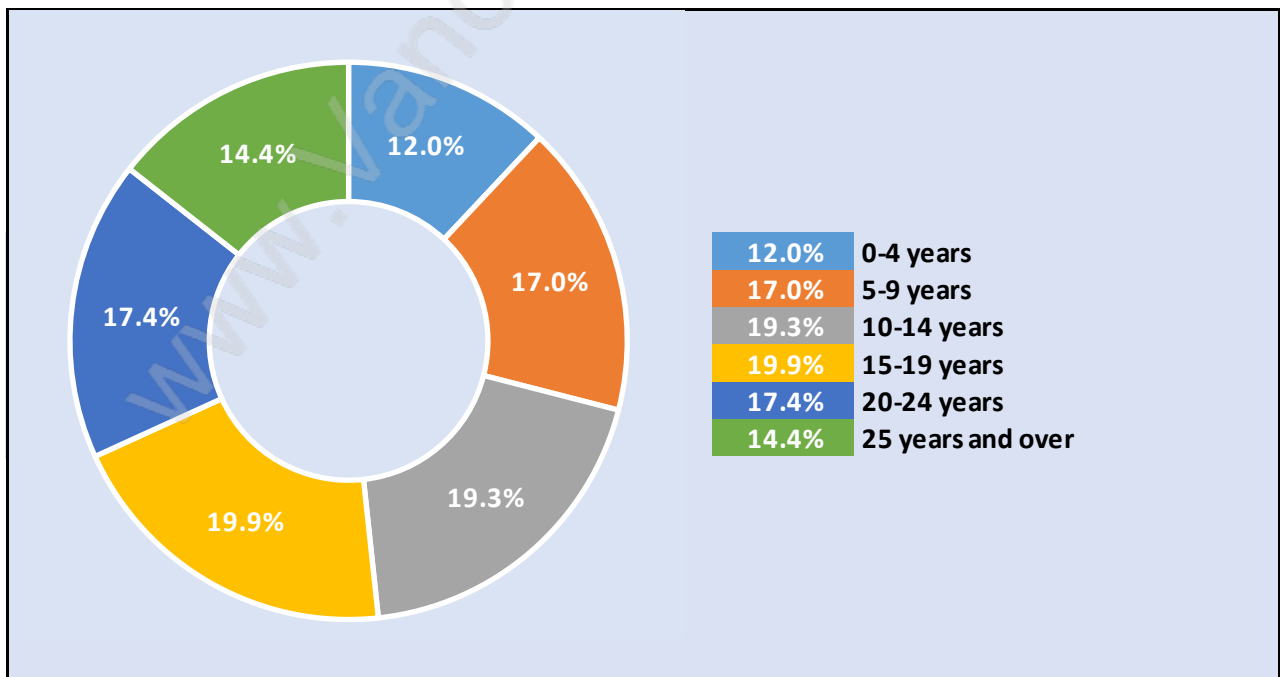

Children at Home in Bridgeview

Total Number of Children at Home - 750