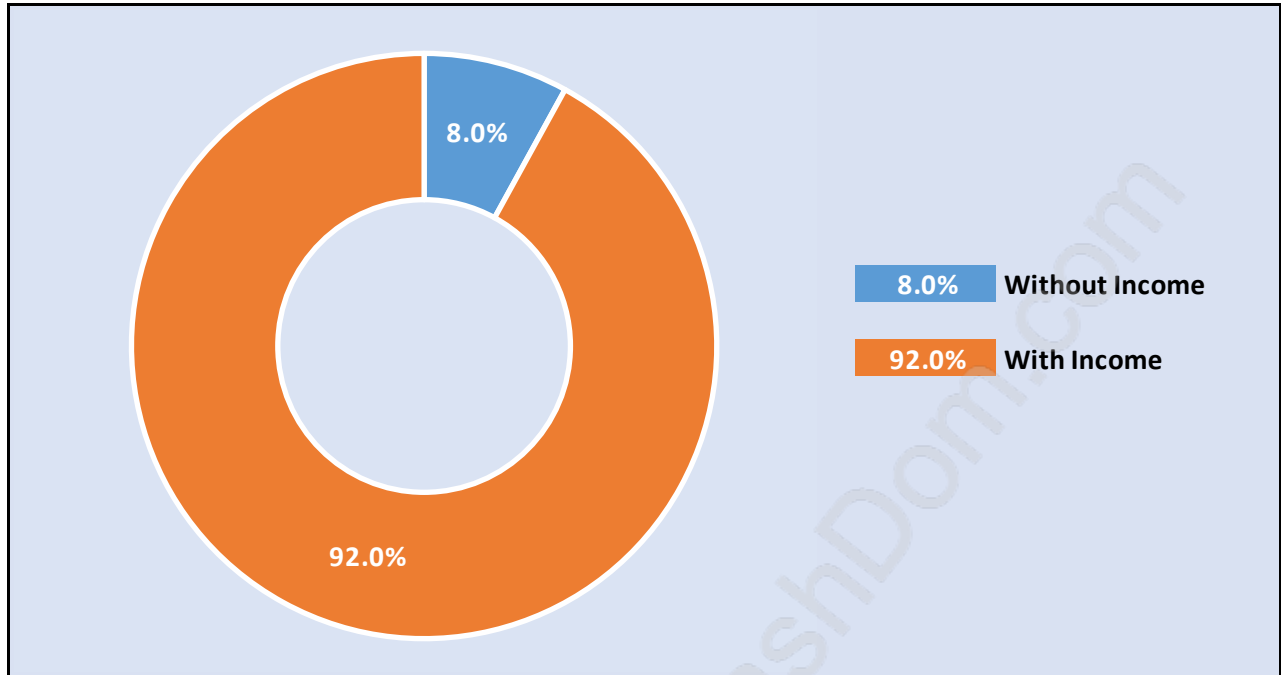

## Population Trends in Bridgeview

## Population by Age in Bridgeview

## Population Age 15+ by Income Status in Bridgeview

Total Population Age 15 - 2,101