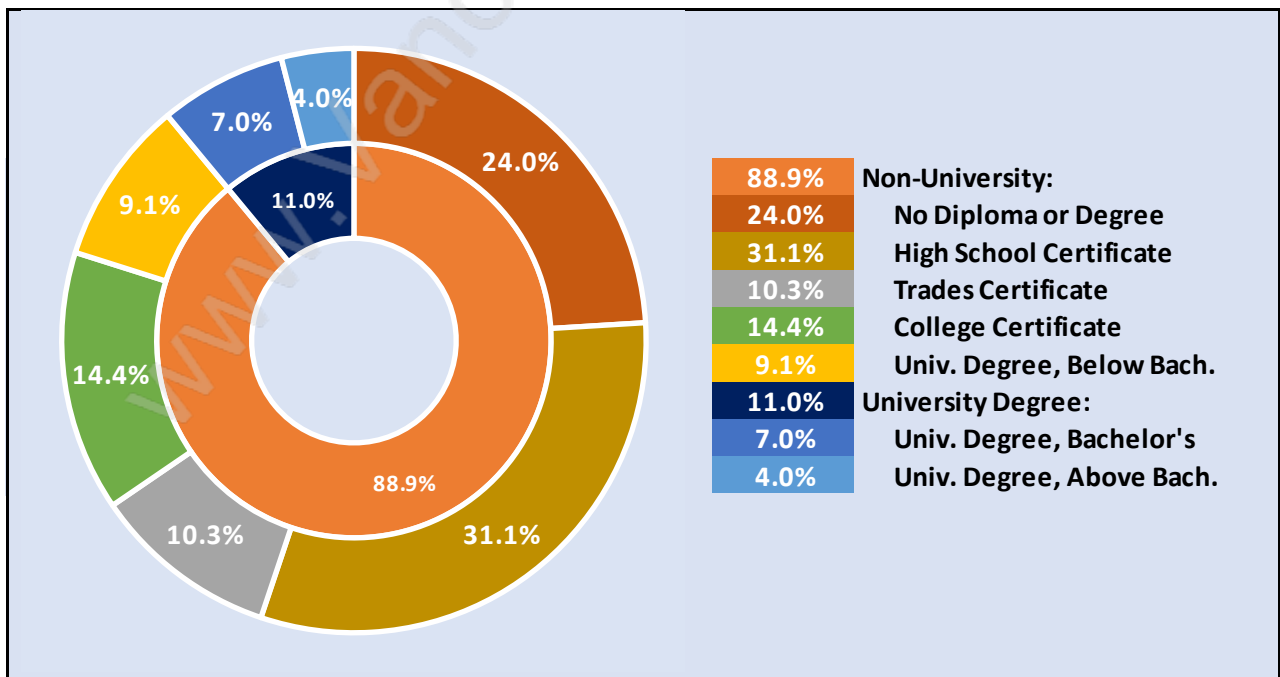

## Households by Household Size in Bridgeview

Total Number of Households - 882

## Population Age 15+ in Bridgeview