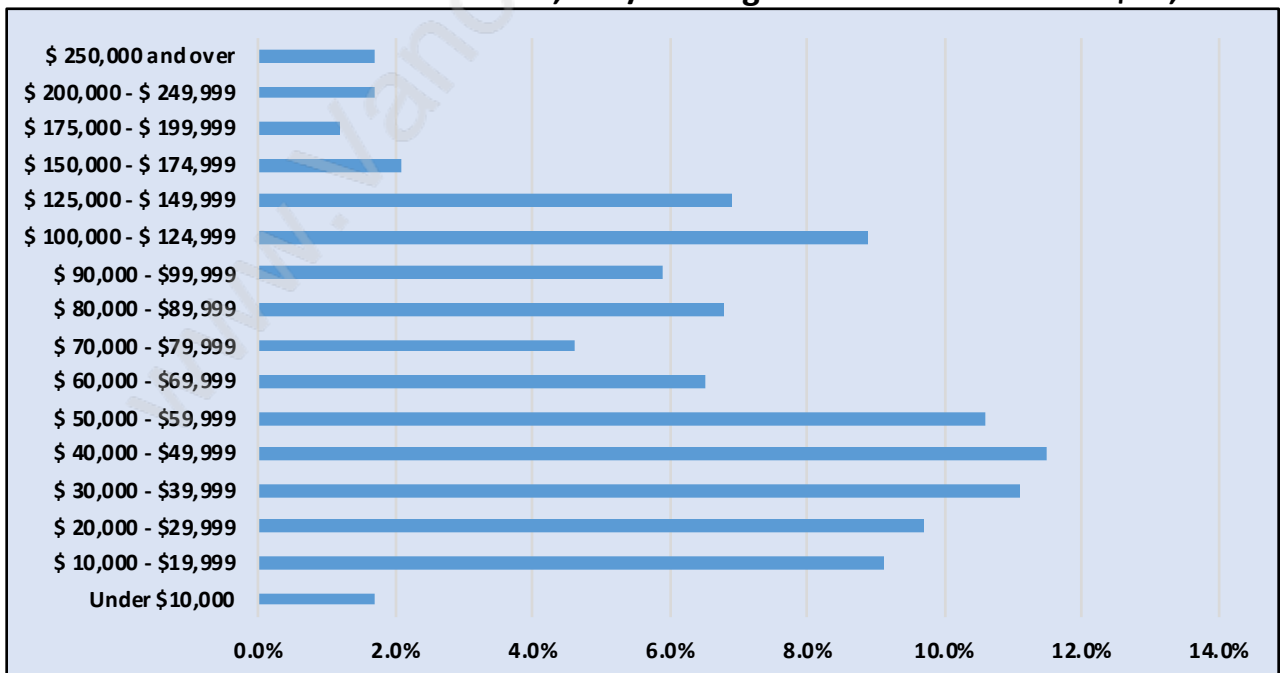

Households by Income in Brighthouse South

Total Number of Households - 8,352 / Average Household Income - $74,974