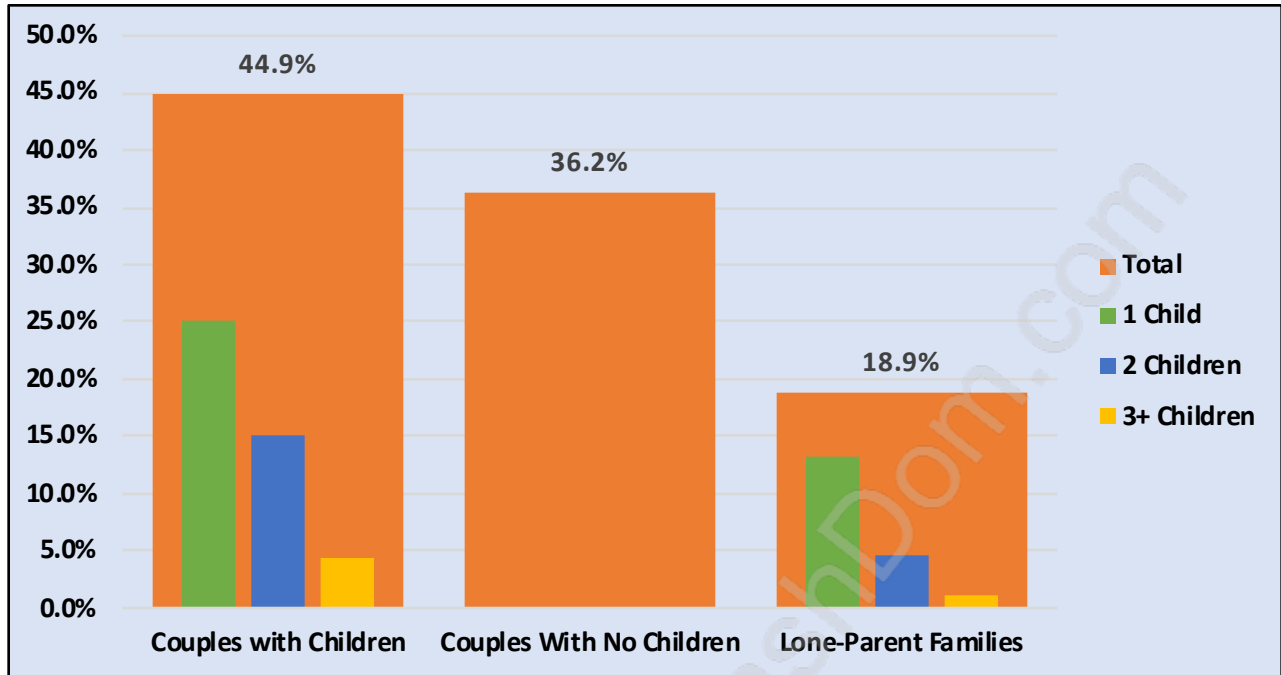

Family Structure in Brighthouse South

Total Number of Families - 5,440 / Average Persons per Family - 2.8