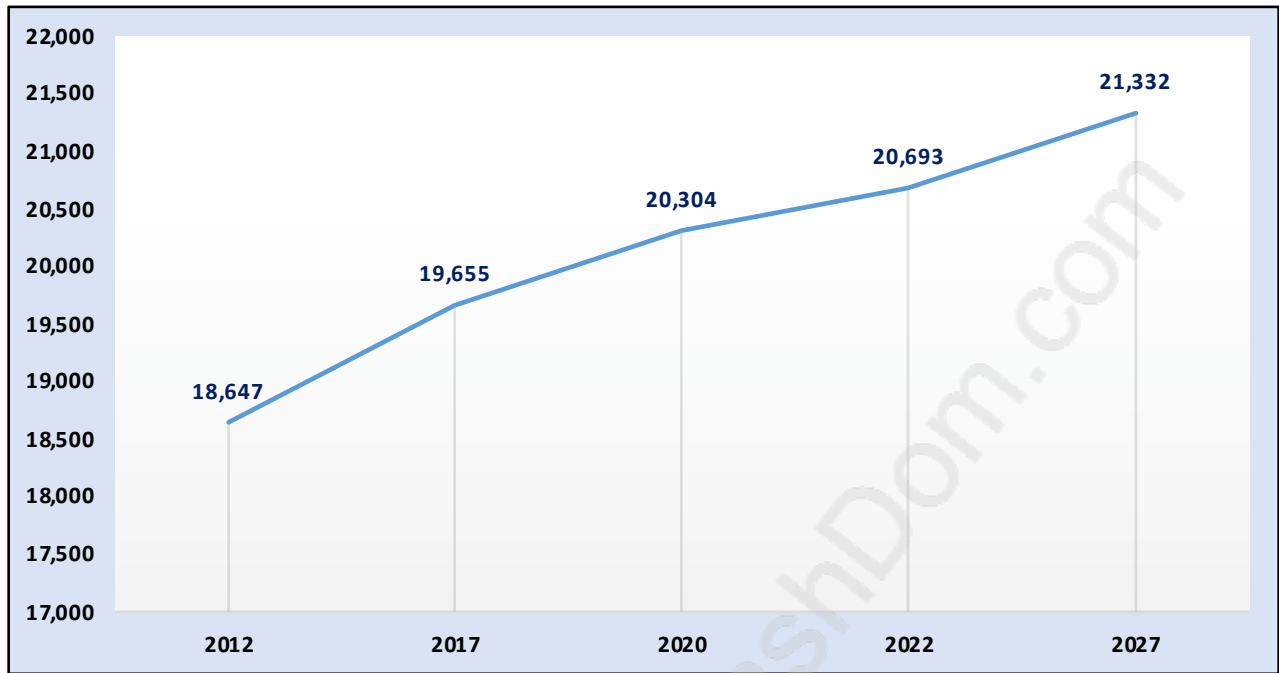

## Population Trends in Brighthouse South

## Population by Age in Brighthouse South

## Population Age 15+ by Income Status in Brighthouse South

Total Population Age 15 - 17,241

### Dominant Period of Construction - 1981-1990