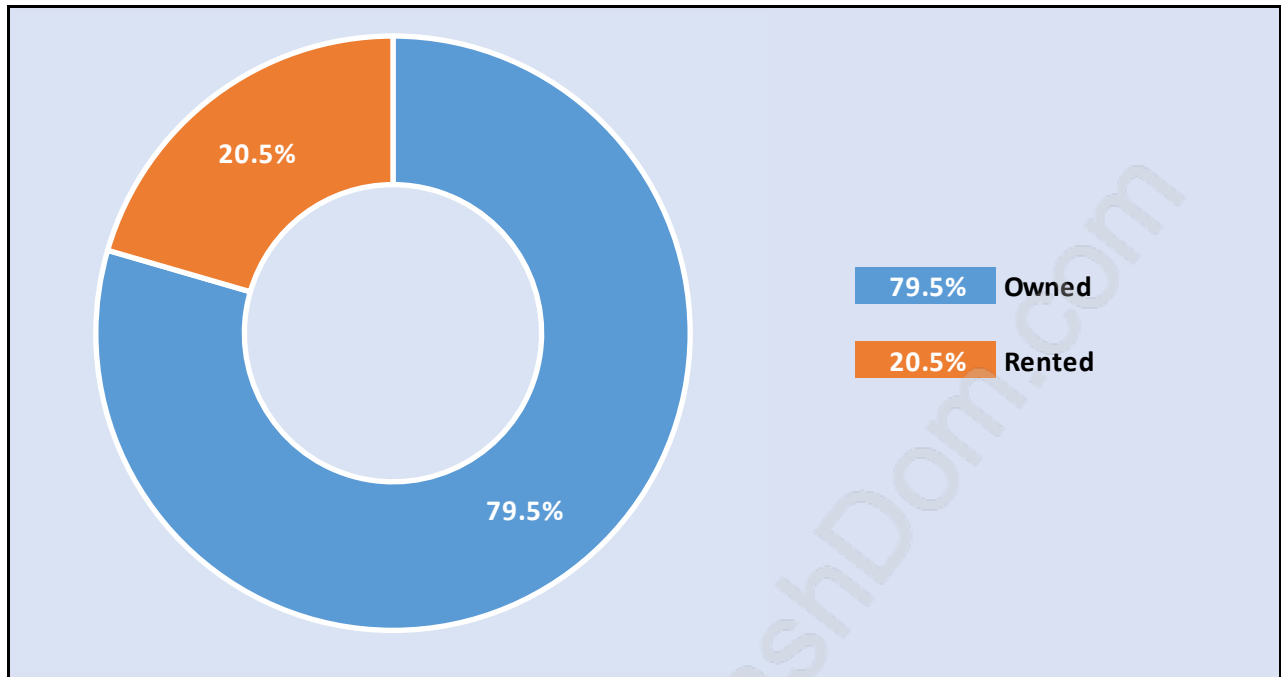

## Family Structure in Brighthouse South

Total Number of Families - 5,440 / Average Persons per Family - 2.8

## Households by Household Size in Brighthouse South

Total Number of Households - 8,352

## Population Age 15+ in Brighthouse South