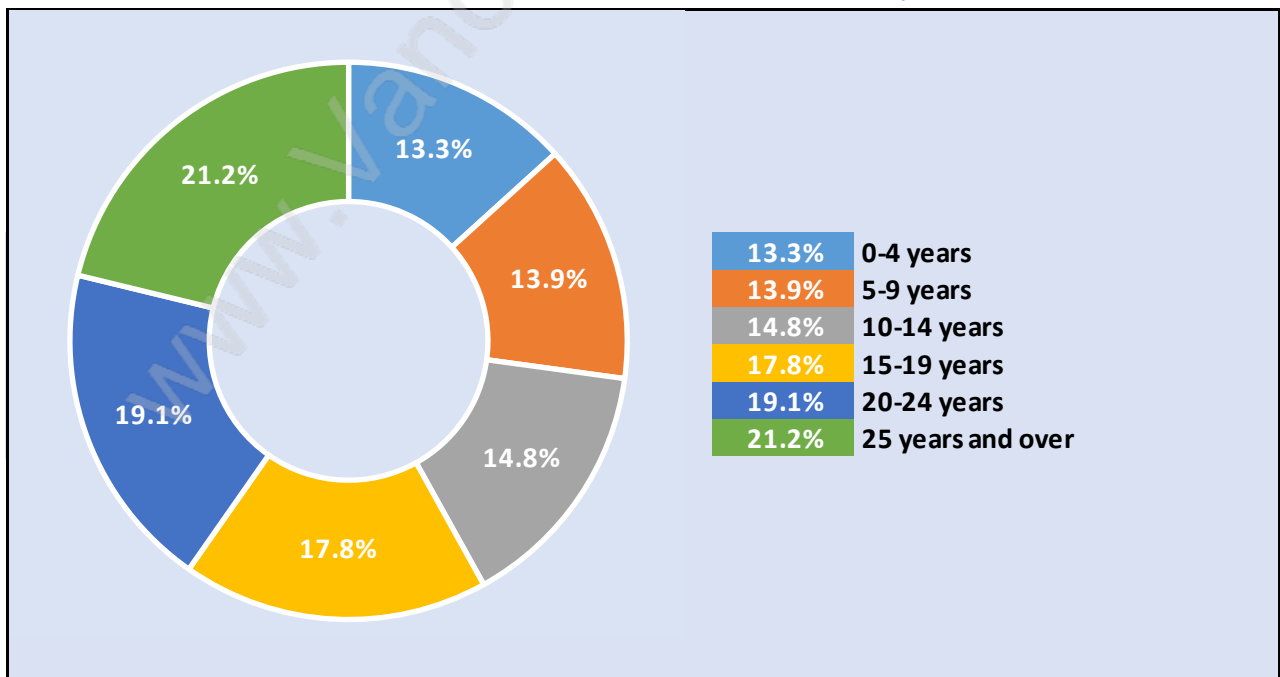

Children at Home in Brighthouse South

Total Number of Children at Home - 5,245