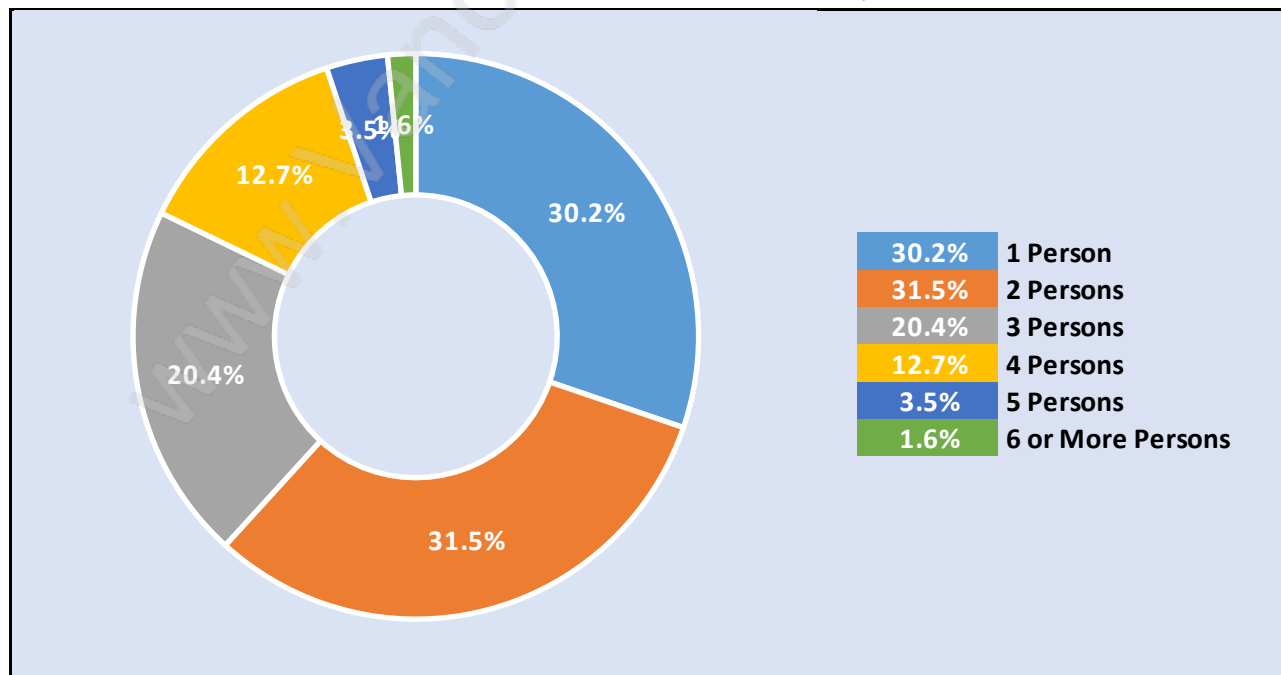

Households by Household Size in Brighthouse South

Total Number of Households - 8,352