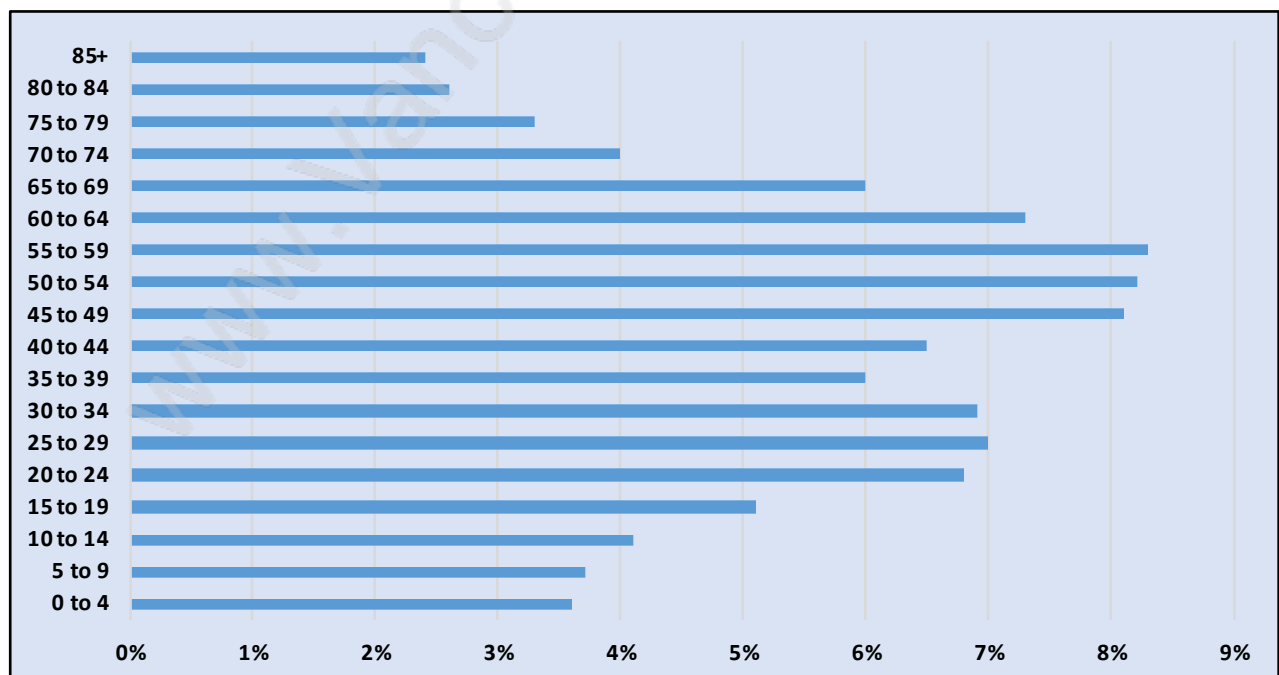

## Population Trends in Brighthouse South

## Population by Age in Brighthouse South

## Population Age 15+ by Income Status in Brighthouse South

Total Population Age 15 - 17,241