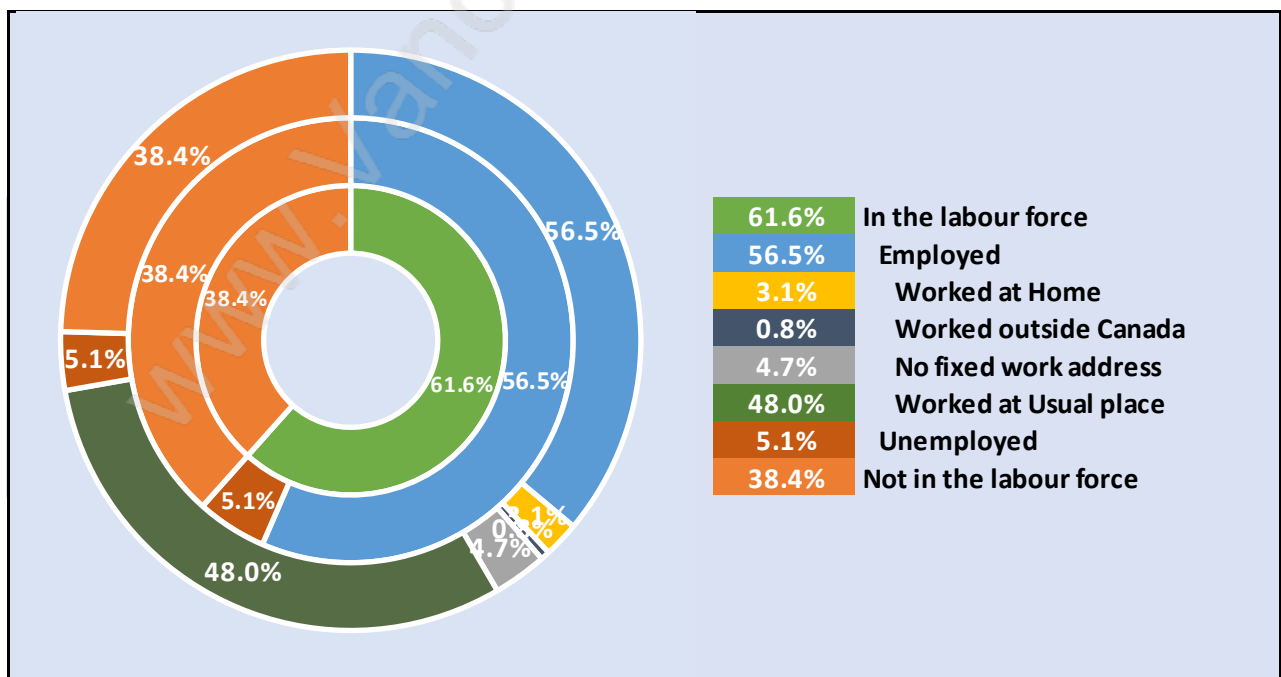

Labour Force Participation in Brighthouse South