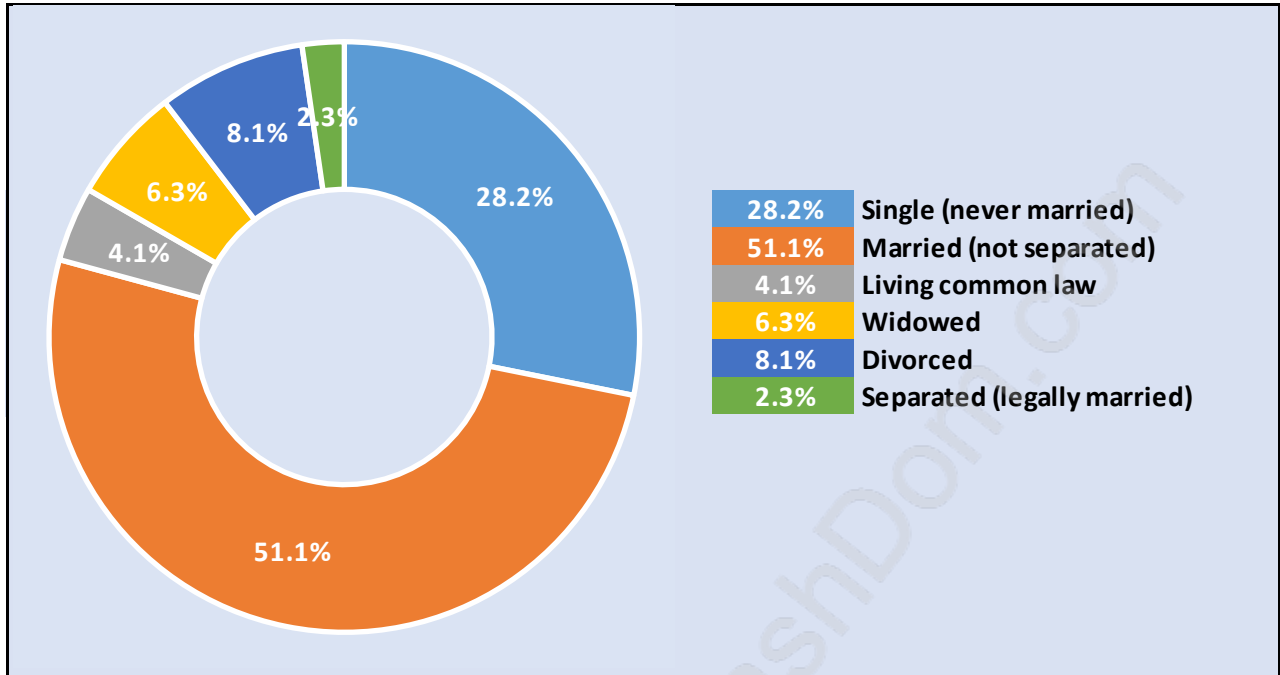

Families in Brighthouse South

Average Persons per Family - 2.8