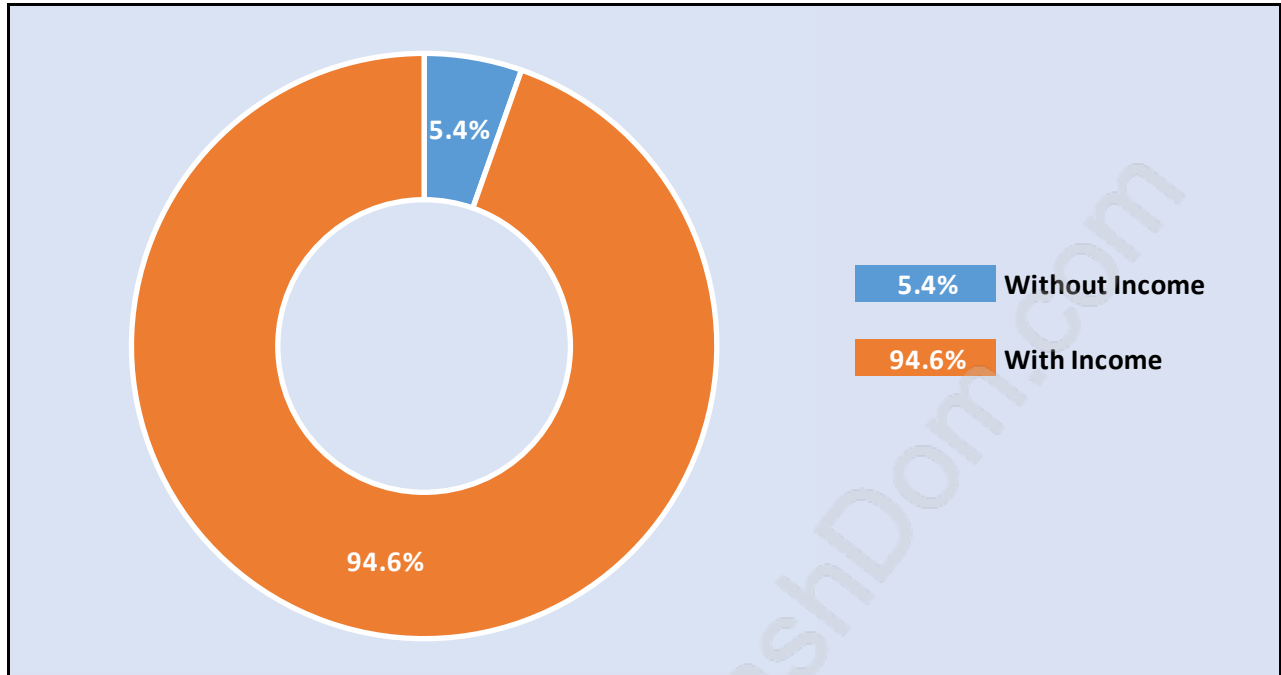

## Population Trends in Brighthouse South

## Population by Age in Brighthouse South

## Population Age 15+ by Income Status in Brighthouse South

Total Population Age 15 - 17,241