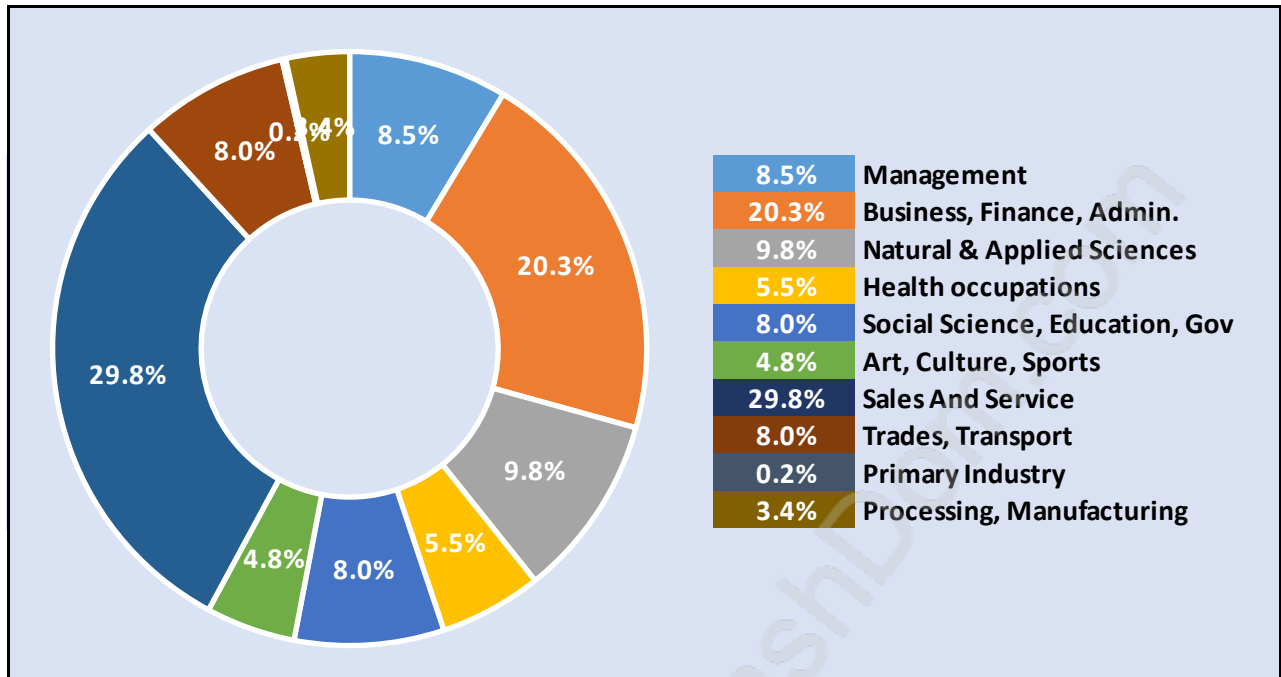

Labour Force by Occupation in Brighthouse South