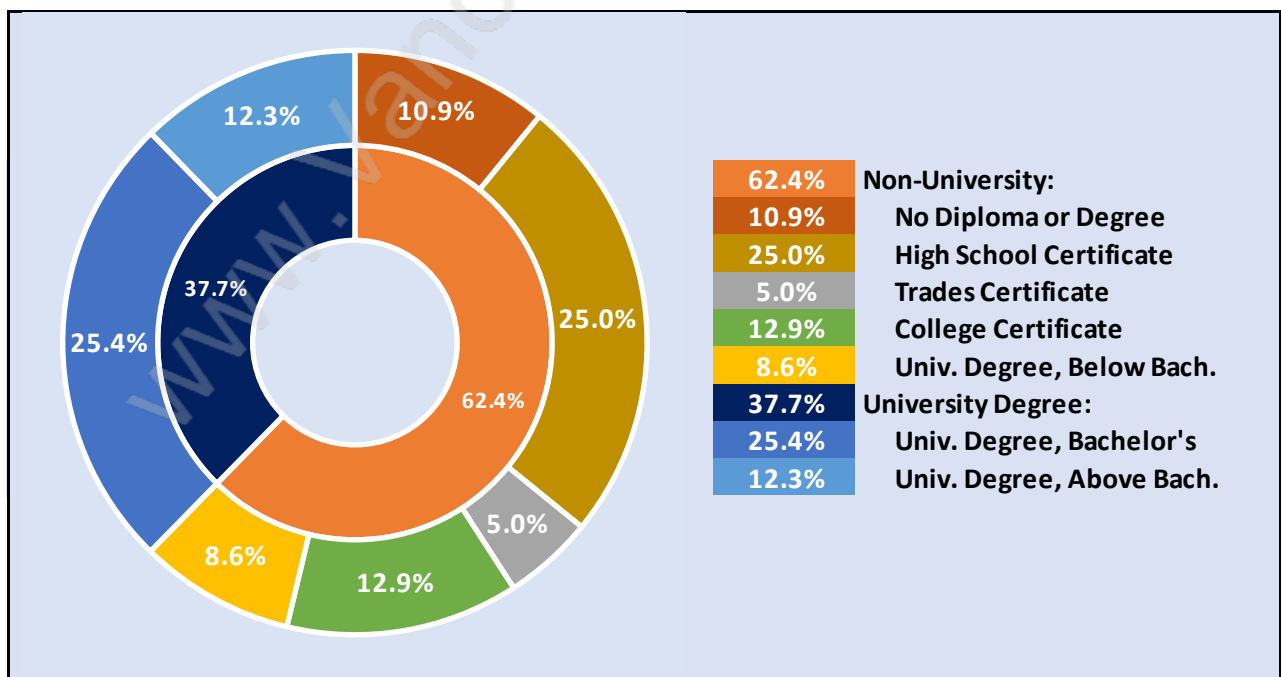

## Family Structure in Brighthouse South

Total Number of Families - 5,440 / Average Persons per Family - 2.8

## Households by Household Size in Brighthouse South

Total Number of Households - 8,352

## Population Age 15+ in Brighthouse South