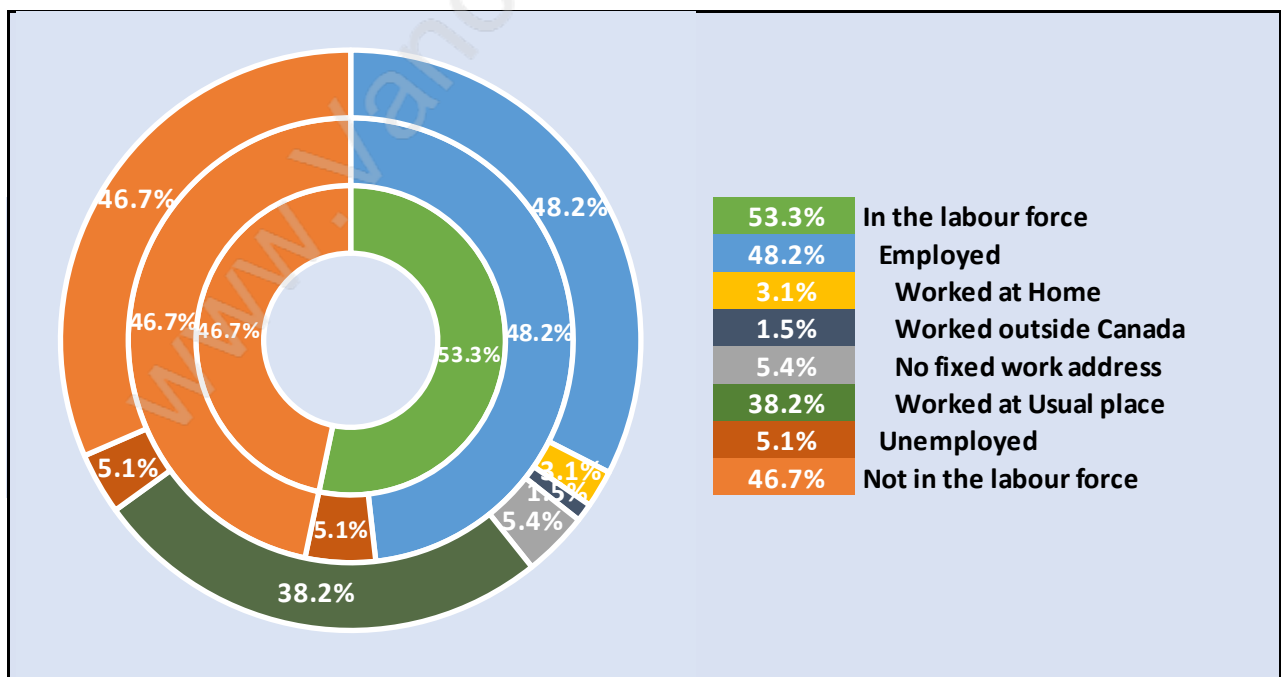

Brighthouse

Population Trends in Brighthouse

Population by Age in Brighthouse

Population Age 15+ by Income Status in Brighthouse

Total Population Age 15 - 20,670

Households by Income in Brighthouse

Total Number of Households - 10,612 / Average Household Income - \$55,874

Families in Brighthouse

Average Persons per Family - 2.7

Children at Home in Brighthouse

Total Number of Children at Home - 5,167

Family Structure in Brighthouse

Total Number of Families - 6,292 / Average Persons per Family - 2.7

Households by Household Size in Brighthouse

Total Number of Households - 10,612

Dwellings in Brighthouse

Population Age 15+ in Brighthouse

Labour Force by Occupation in Brighthouse

Labour Force Participation in Brighthouse