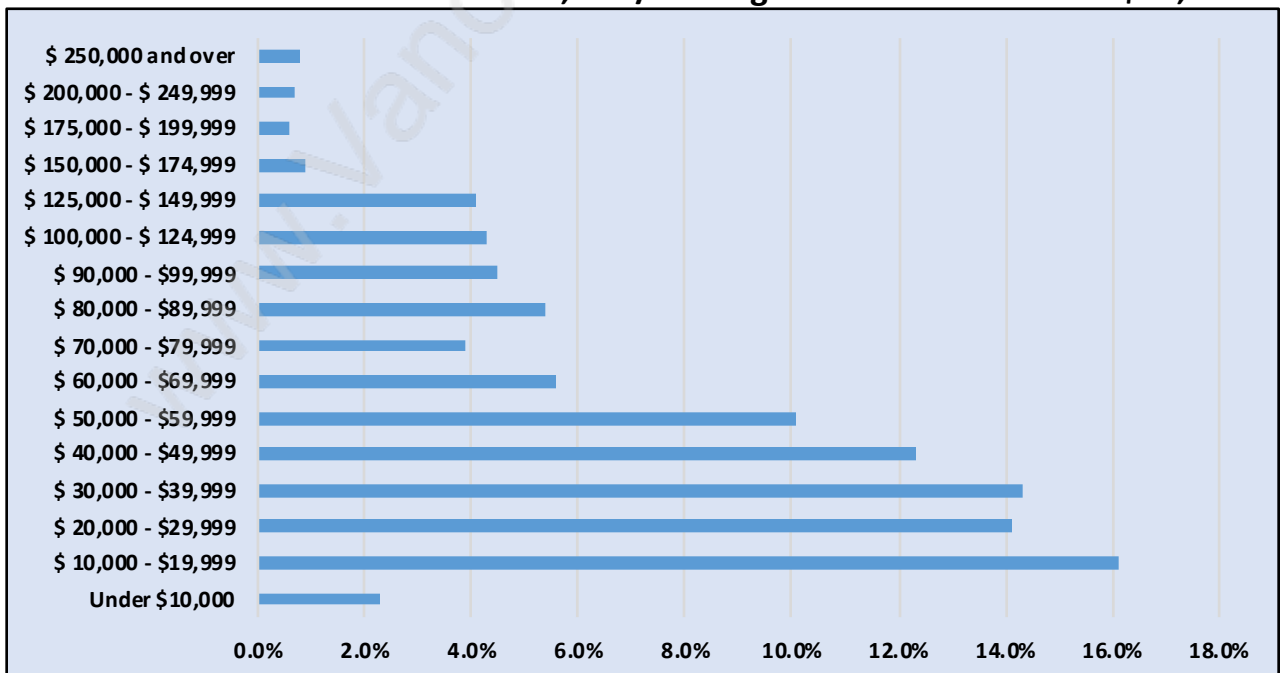

Brighthouse

Population Trends in Brighthouse

Population by Age in Brighthouse

Population Age 15+ by Income Status in Brighthouse

Total Population Age 15 - 20,670

Households by Income in Brighthouse

Total Number of Households - 10,612 / Average Household Income - \$55,874

Families in Brighthouse

Average Persons per Family - 2.7

Children at Home in Brighthouse

Total Number of Children at Home - 5,167

Family Structure in Brighthouse

Total Number of Families - 6,292 / Average Persons per Family - 2.7