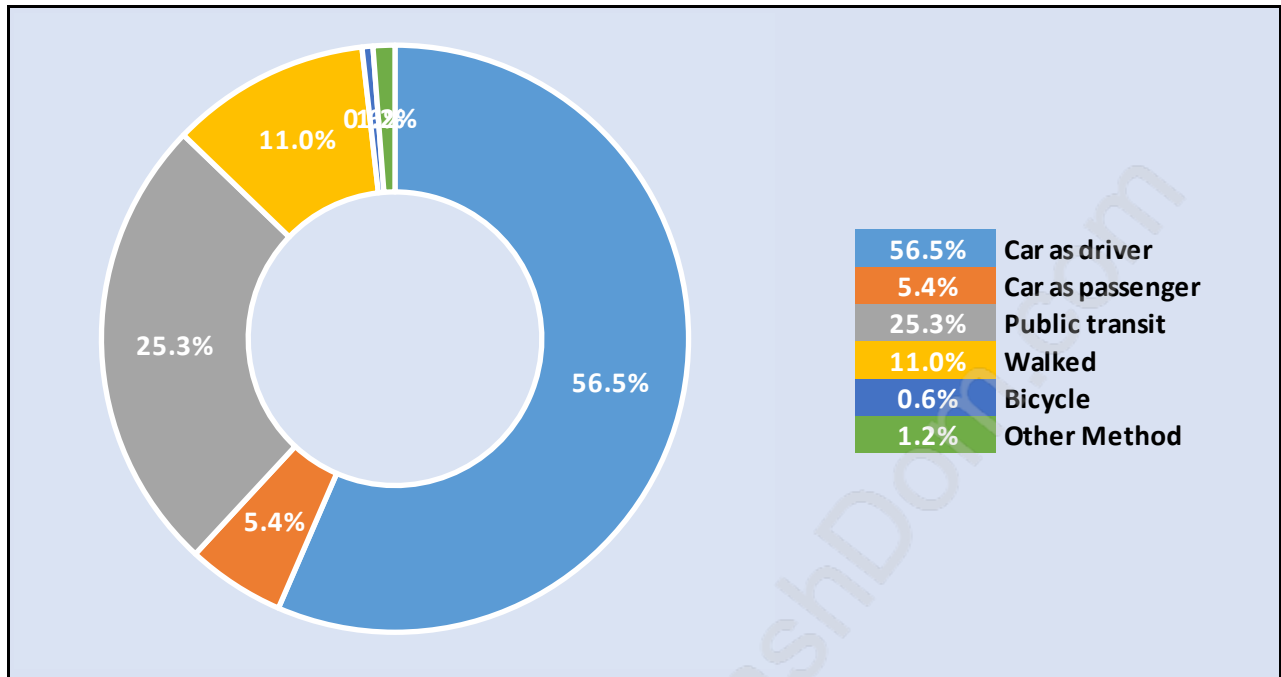

Travel To Work in (from) Brighthouse