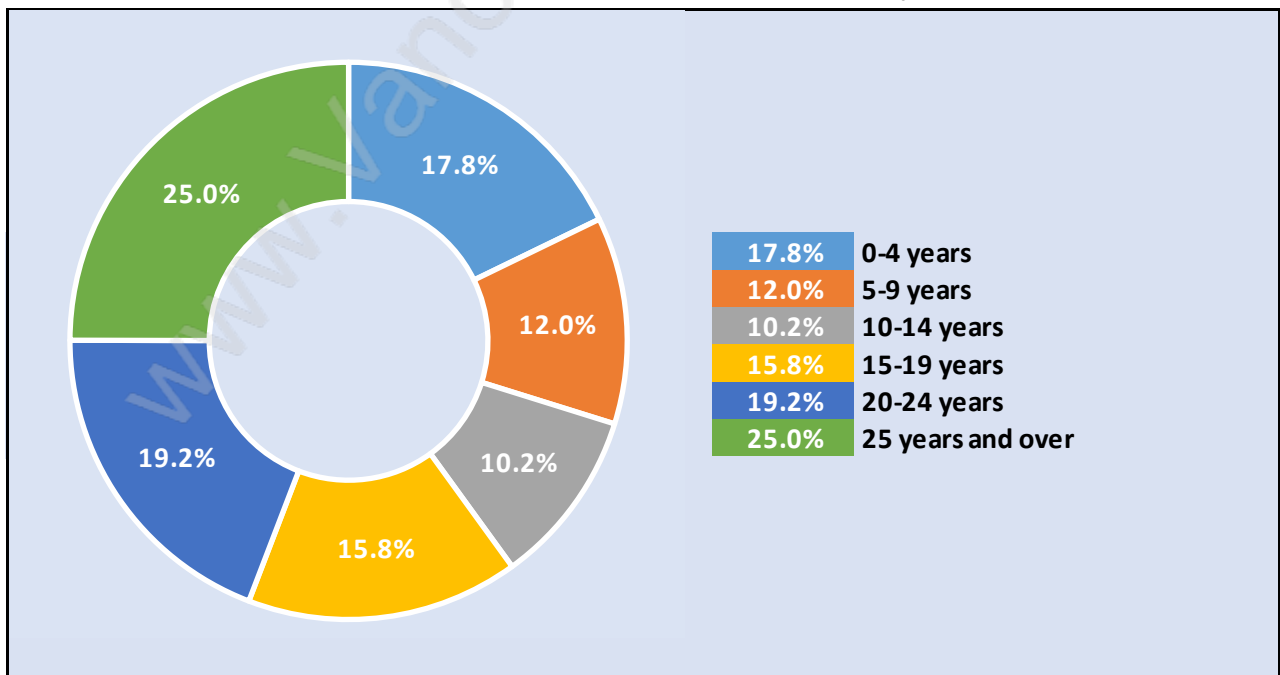

Brighthouse

Population Trends in Brighthouse

Population by Age in Brighthouse

Population Age 15+ by Income Status in Brighthouse

Total Population Age 15 - 20,670

Households by Income in Brighthouse

Total Number of Households - 10,612 / Average Household Income - \$55,874

Families in Brighthouse

Average Persons per Family - 2.7

Children at Home in Brighthouse

Total Number of Children at Home - 5,167

Family Structure in Brighthouse

Total Number of Families - 6,292 / Average Persons per Family - 2.7