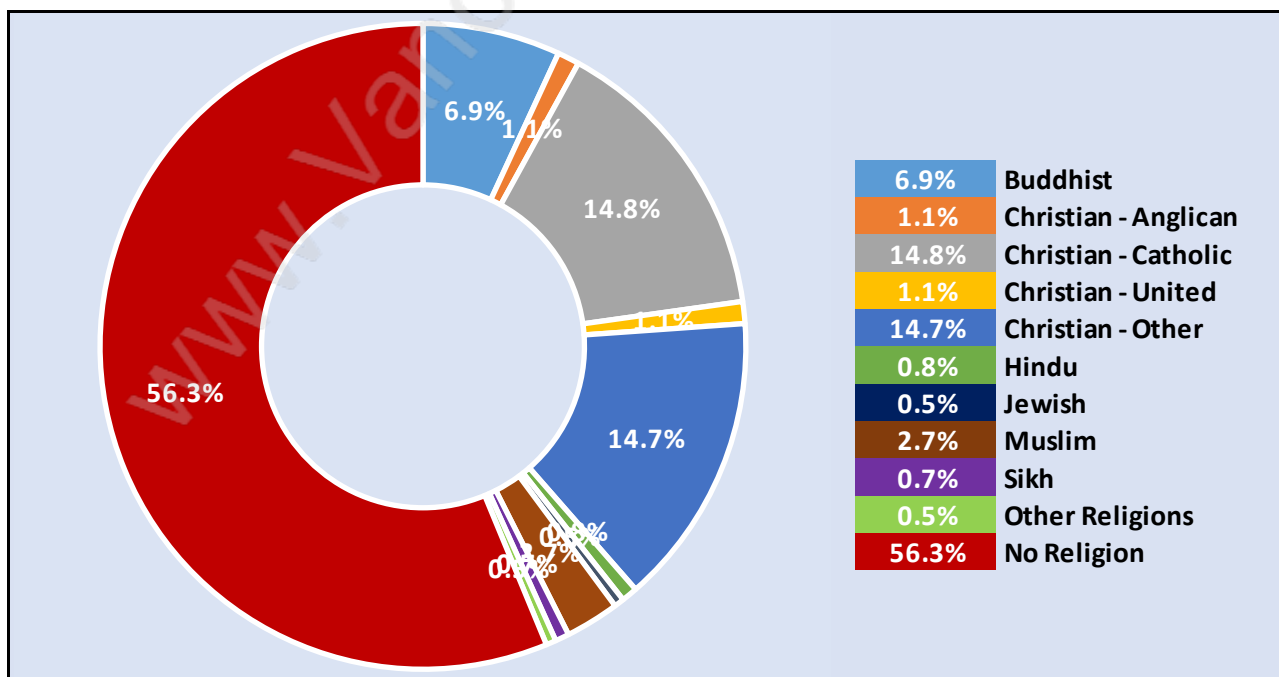

Households by Household Size in Brighthouse

Total Number of Households - 10,612

Dwellings in Brighthouse

Population Age 15+ in Brighthouse

Labour Force by Occupation in Brighthouse

Labour Force Participation in Brighthouse

Travel To Work in (from) Brighthouse

Occupied Dwellings by Structure Type in Brighthouse

Dominant Building Type - Apartment, building low and high rise

Private Dwellings by Period of Construction in Brighouse

Dominant Period of Construction - 2006-2011

Population by Religion in Brighouse

Population by Home Languages in Brighthouse