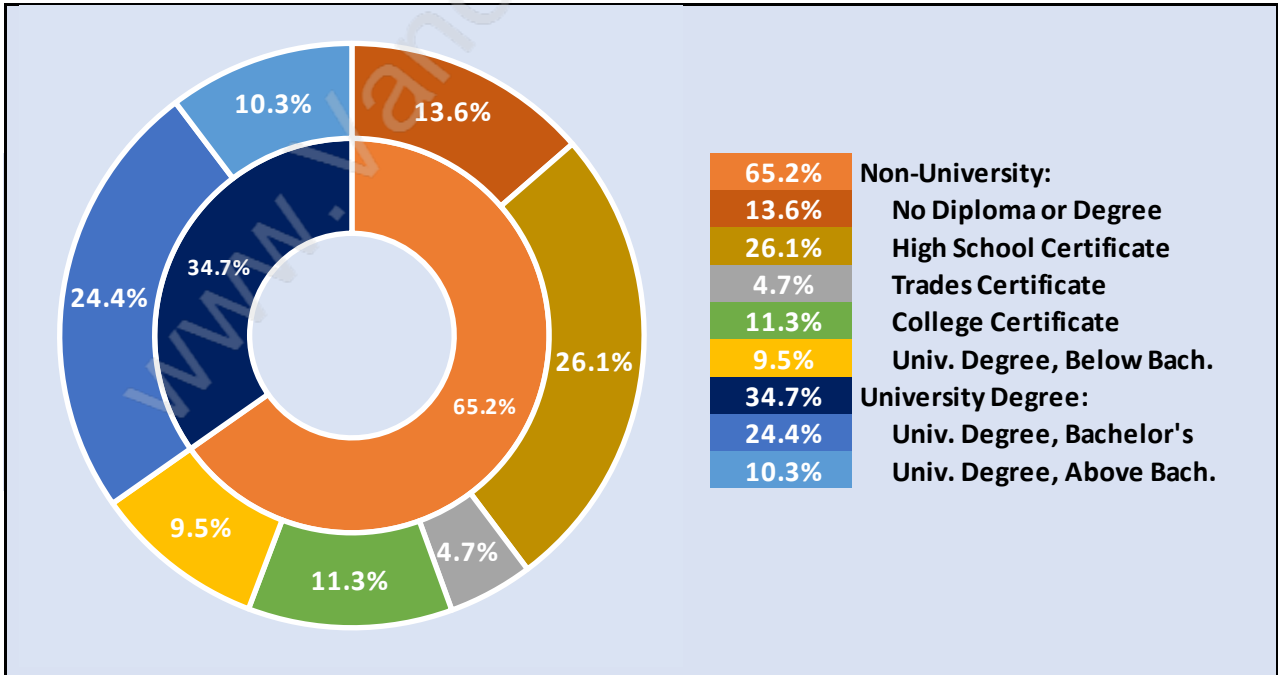

Brighthouse

Population Trends in Brighthouse

Population by Age in Brighthouse

Population Age 15+ by Income Status in Brighthouse

Total Population Age 15 - 20,670

Households by Income in Brighthouse

Total Number of Households - 10,612 / Average Household Income - \$55,874

Households by Household Size in Brighthouse

Total Number of Households - 10,612

Dwellings in Brighthouse

Population Age 15+ in Brighthouse

Labour Force by Occupation in Brighthouse

Labour Force Participation in Brighthouse

Dominant Period of Construction - 2006-2011

Population by Religion in Brighouse

Population by Home Languages in Brighthouse