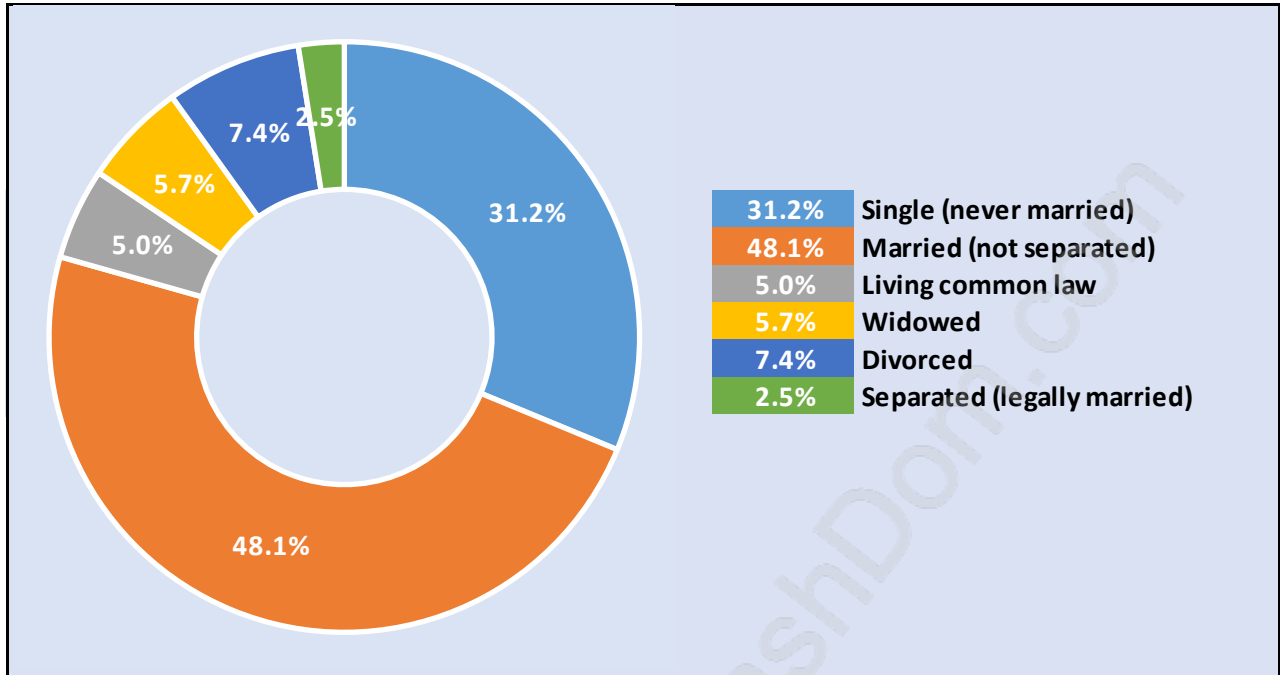

Brighthouse

Population Trends in Brighthouse

Population by Age in Brighthouse

Population Age 15+ by Income Status in Brighthouse

Total Population Age 15 - 20,670

Households by Income in Brighthouse

Total Number of Households - 10,612 / Average Household Income - \$55,874

Families in Brighthouse

Average Persons per Family - 2.7

Children at Home in Brighthouse

Total Number of Children at Home - 5,167

Family Structure in Brighthouse

Total Number of Families - 6,292 / Average Persons per Family - 2.7

Households by Household Size in Brighthouse

Total Number of Households - 10,612

Dwellings in Brighthouse

Population Age 15+ in Brighthouse

Labour Force by Occupation in Brighthouse

Labour Force Participation in Brighthouse

Dominant Period of Construction - 2006-2011

Population by Religion in Brighouse

Population by Home Languages in Brighthouse