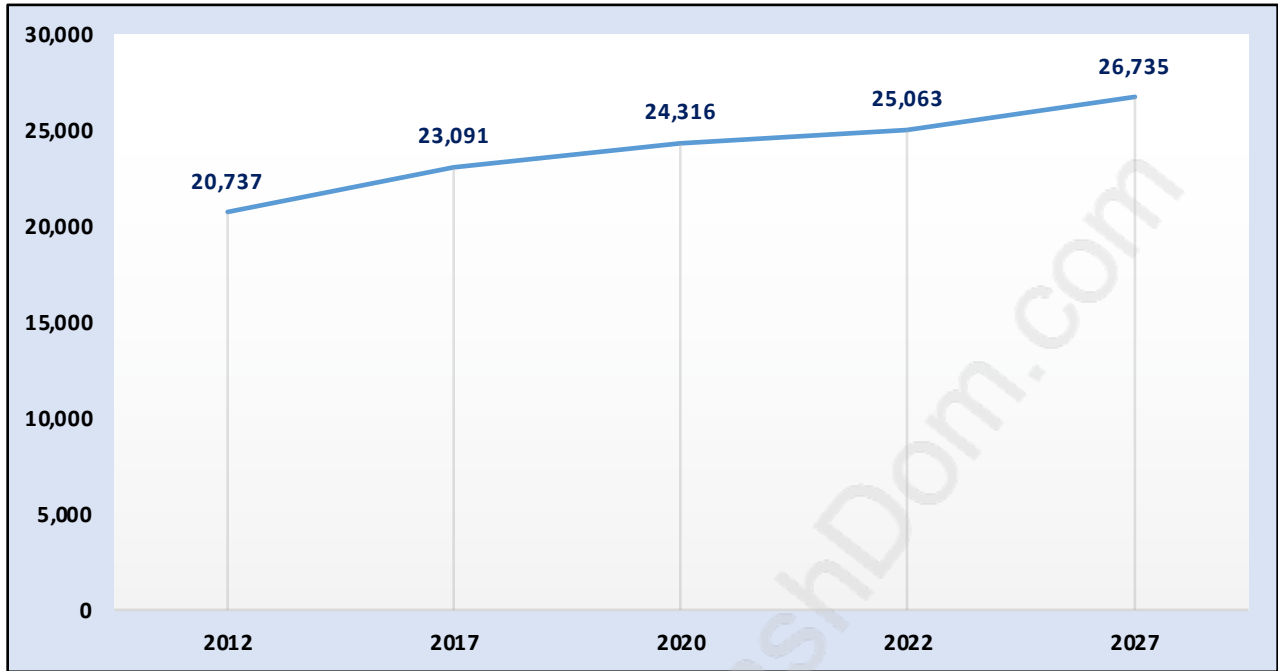

Brighthouse

Population Trends in Brighthouse

Population by Age in Brighthouse

Population Age 15+ by Income Status in Brighthouse

Total Population Age 15 - 20,670

Households by Income in Brighthouse

Total Number of Households - 10,612 / Average Household Income - \$55,874

Families in Brighthouse

Average Persons per Family - 2.7

Children at Home in Brighthouse

Total Number of Children at Home - 5,167

Family Structure in Brighthouse

Total Number of Families - 6,292 / Average Persons per Family - 2.7