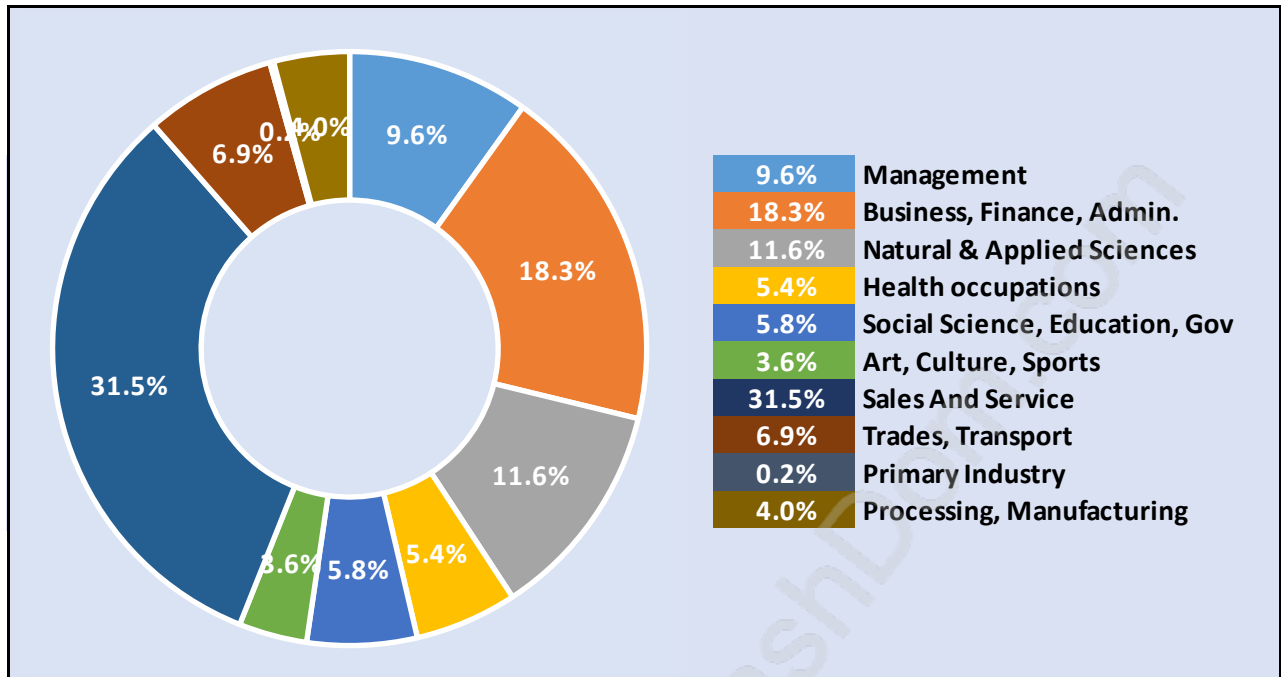

Households by Household Size in Brighthouse

Total Number of Households - 10,612

Dwellings in Brighthouse

Population Age 15+ in Brighthouse

Labour Force by Occupation in Brighthouse

Labour Force Participation in Brighthouse