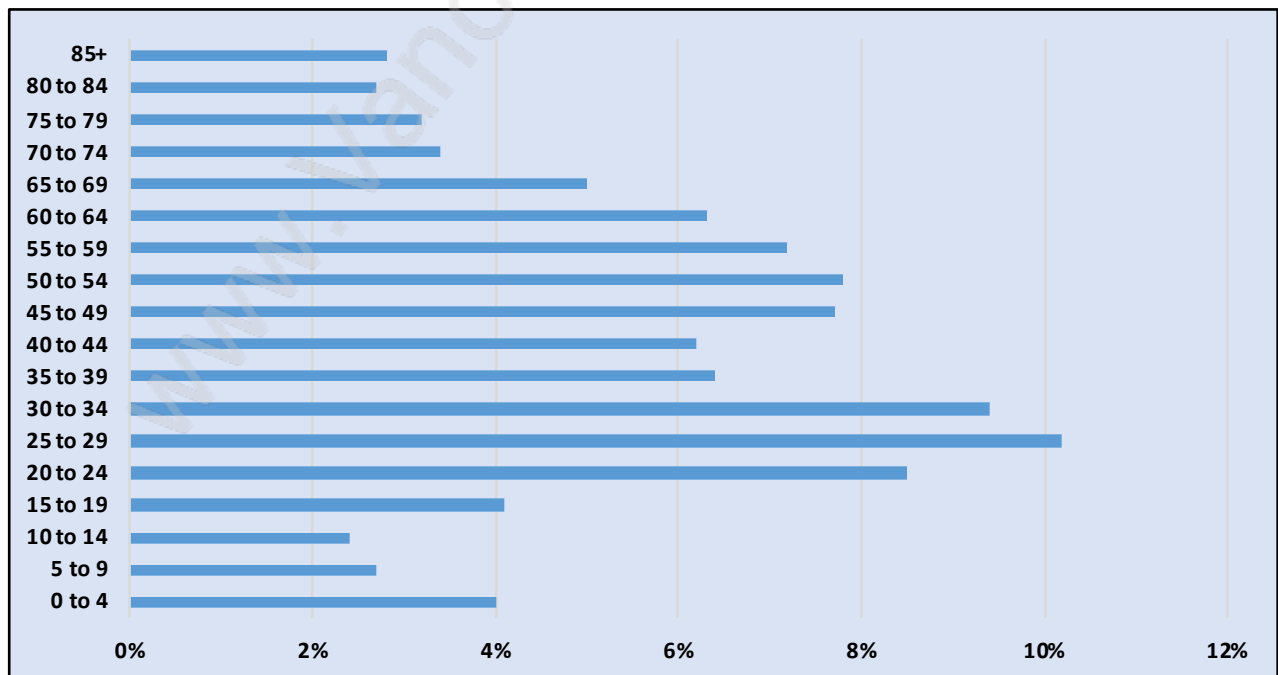

Brighthouse

Population Trends in Brighthouse

Population by Age in Brighthouse

Population Age 15+ by Income Status in Brighthouse

Total Population Age 15 - 20,670

Households by Income in Brighthouse

Total Number of Households - 10,612 / Average Household Income - \$55,874

Families in Brighthouse

Average Persons per Family - 2.7

Children at Home in Brighthouse

Total Number of Children at Home - 5,167

Family Structure in Brighthouse

Total Number of Families - 6,292 / Average Persons per Family - 2.7