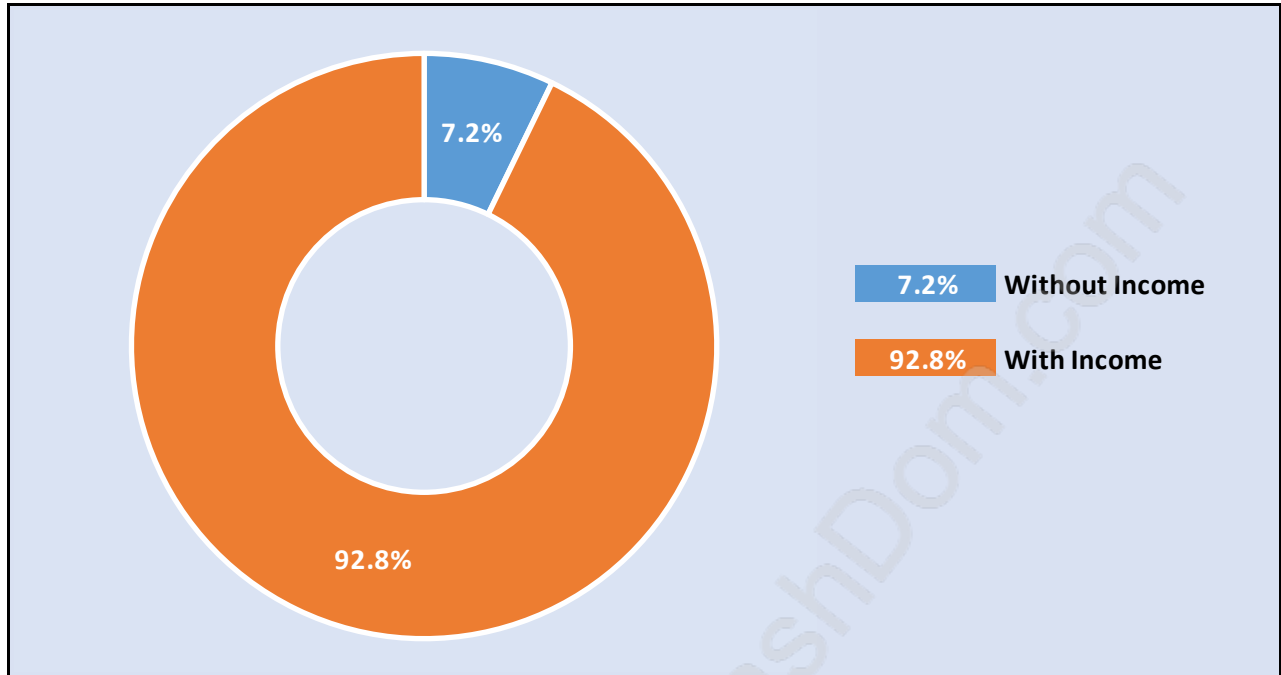

Brighthouse

Population Trends in Brighthouse

Population by Age in Brighthouse

Population Age 15+ by Income Status in Brighthouse

Total Population Age 15 - 20,670

Households by Income in Brighthouse

Total Number of Households - 10,612 / Average Household Income - \$55,874

Families in Brighthouse

Average Persons per Family - 2.7

Children at Home in Brighthouse

Total Number of Children at Home - 5,167

Family Structure in Brighthouse

Total Number of Families - 6,292 / Average Persons per Family - 2.7