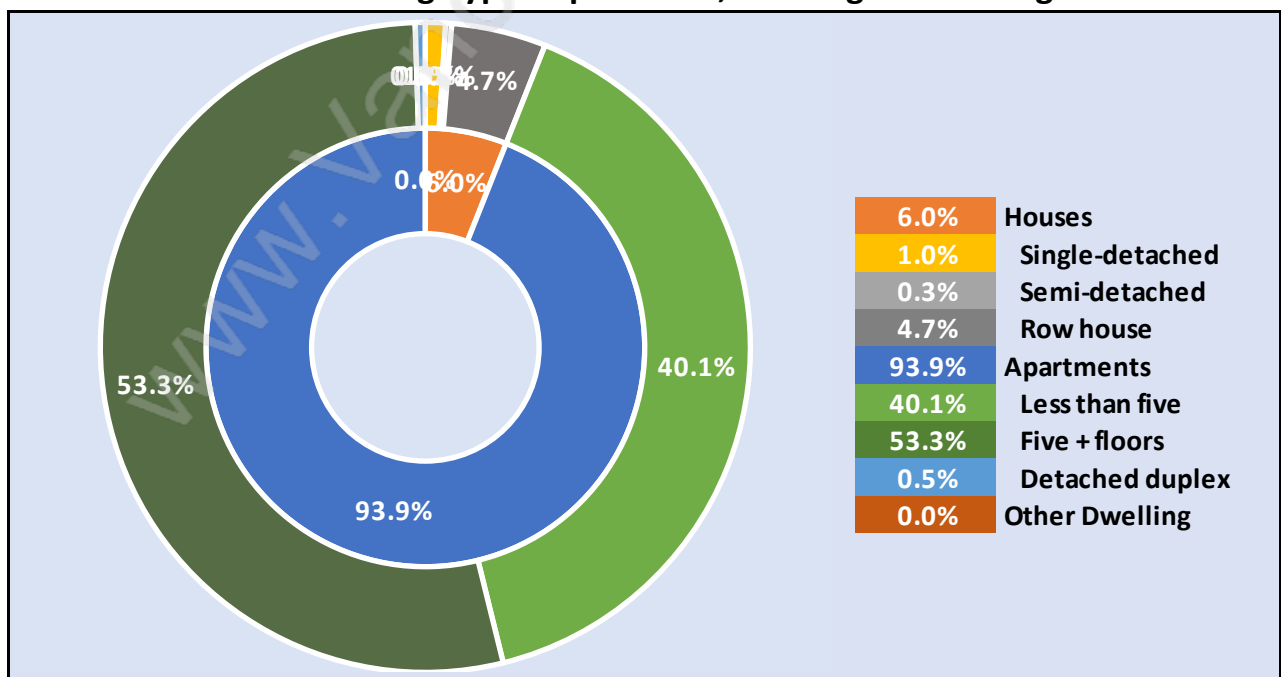

Families in Brighthouse

Average Persons per Family - 2.7

Children at Home in Brighthouse

Total Number of Children at Home - 5,167

Family Structure in Brighthouse

Total Number of Families - 6,292 / Average Persons per Family - 2.7

Households by Household Size in Brighthouse

Total Number of Households - 10,612

Dwellings in Brighthouse

Population Age 15+ in Brighthouse

Labour Force by Occupation in Brighthouse

Labour Force Participation in Brighthouse

Travel To Work in (from) Brighthouse

Occupied Dwellings by Structure Type in Brighthouse

Dominant Building Type - Apartment, building low and high rise

Private Dwellings by Period of Construction in Brighouse

Dominant Period of Construction - 2006-2011

Population by Religion in Brighouse

Population by Home Languages in Brighthouse