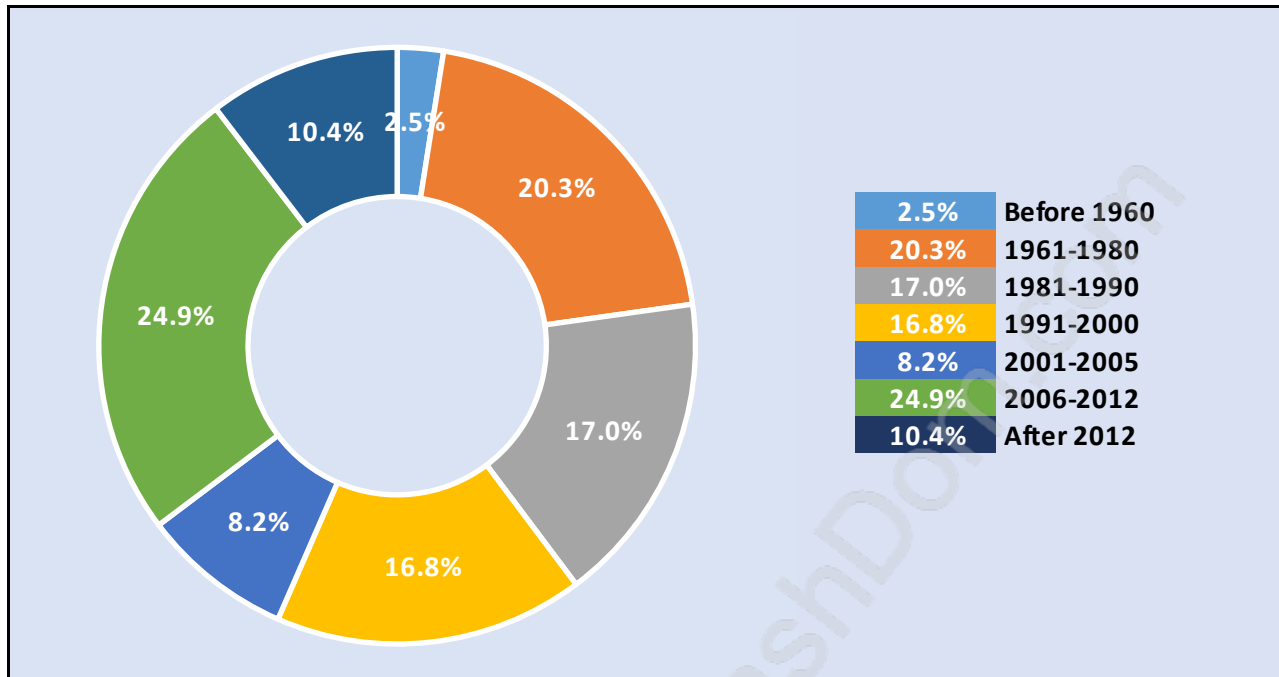

Brighthouse

Population Trends in Brighthouse

Population by Age in Brighthouse

Population Age 15+ by Income Status in Brighthouse

Total Population Age 15 - 20,670

Households by Income in Brighthouse

Total Number of Households - 10,612 / Average Household Income - \$55,874

Households by Household Size in Brighthouse

Total Number of Households - 10,612

Dwellings in Brighthouse

Population Age 15+ in Brighthouse

Labour Force by Occupation in Brighthouse

Labour Force Participation in Brighthouse

Travel To Work in (from) Brighthouse

Occupied Dwellings by Structure Type in Brighthouse

Dominant Building Type - Apartment, building low and high rise

Private Dwellings by Period of Construction in Brighouse

Dominant Period of Construction - 2006-2011

Population by Religion in Brighouse

Population by Home Languages in Brighthouse