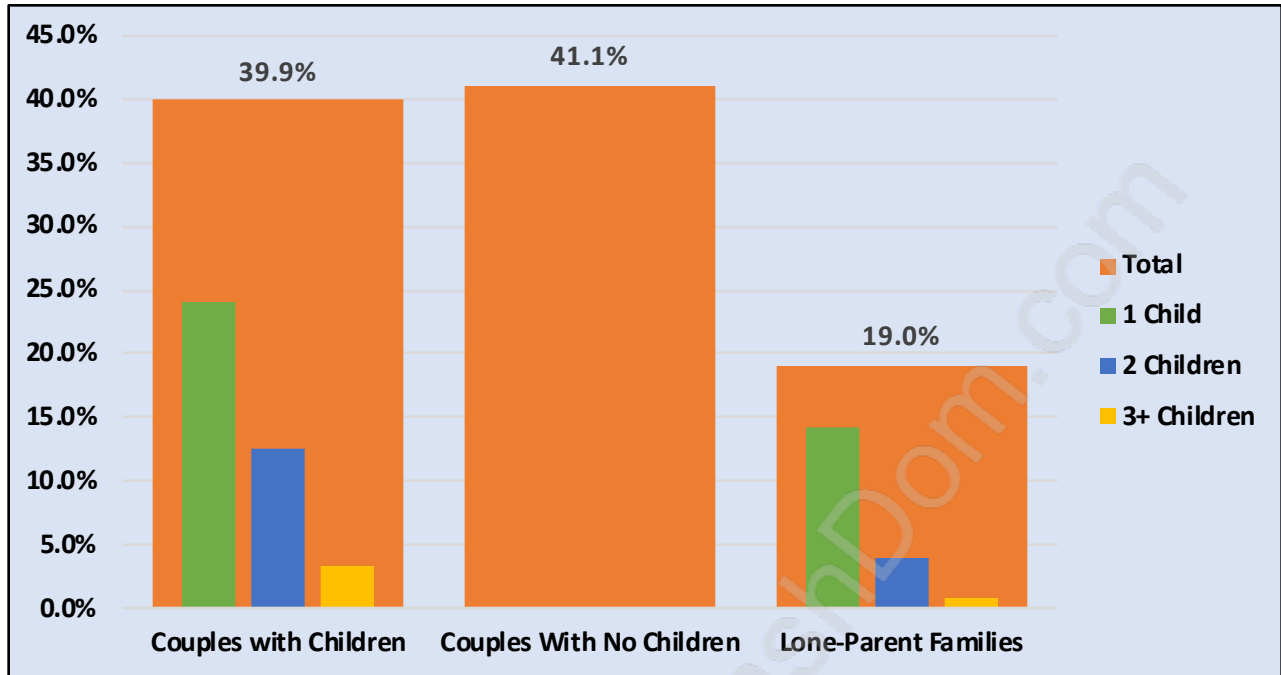

Brighthouse

Population Trends in Brighthouse

Population by Age in Brighthouse

Population Age 15+ by Income Status in Brighthouse

Total Population Age 15 - 20,670

Households by Income in Brighthouse

Total Number of Households - 10,612 / Average Household Income - \$55,874

Families in Brighthouse

Average Persons per Family - 2.7

Children at Home in Brighthouse

Total Number of Children at Home - 5,167

Family Structure in Brighthouse

Total Number of Families - 6,292 / Average Persons per Family - 2.7

Households by Household Size in Brighthouse

Total Number of Households - 10,612

Dwellings in Brighthouse

Population Age 15+ in Brighthouse

Labour Force by Occupation in Brighthouse

Labour Force Participation in Brighthouse