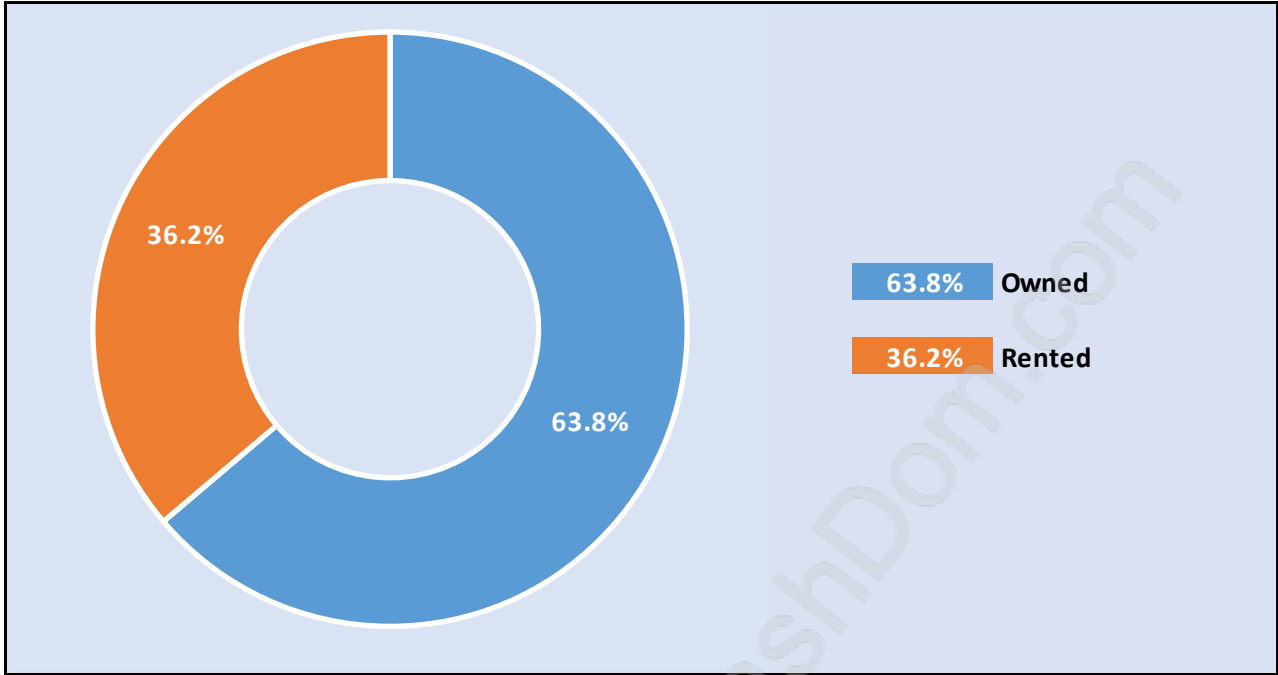

Brighthouse

Population Trends in Brighthouse

Population by Age in Brighthouse

Population Age 15+ by Income Status in Brighthouse

Total Population Age 15 - 20,670

Households by Income in Brighthouse

Total Number of Households - 10,612 / Average Household Income - \$55,874

Families in Brighthouse

Average Persons per Family - 2.7

Children at Home in Brighthouse

Total Number of Children at Home - 5,167

Family Structure in Brighthouse

Total Number of Families - 6,292 / Average Persons per Family - 2.7

Households by Household Size in Brighthouse

Total Number of Households - 10,612

Dwellings in Brighthouse

Population Age 15+ in Brighthouse

Labour Force by Occupation in Brighthouse

Labour Force Participation in Brighthouse