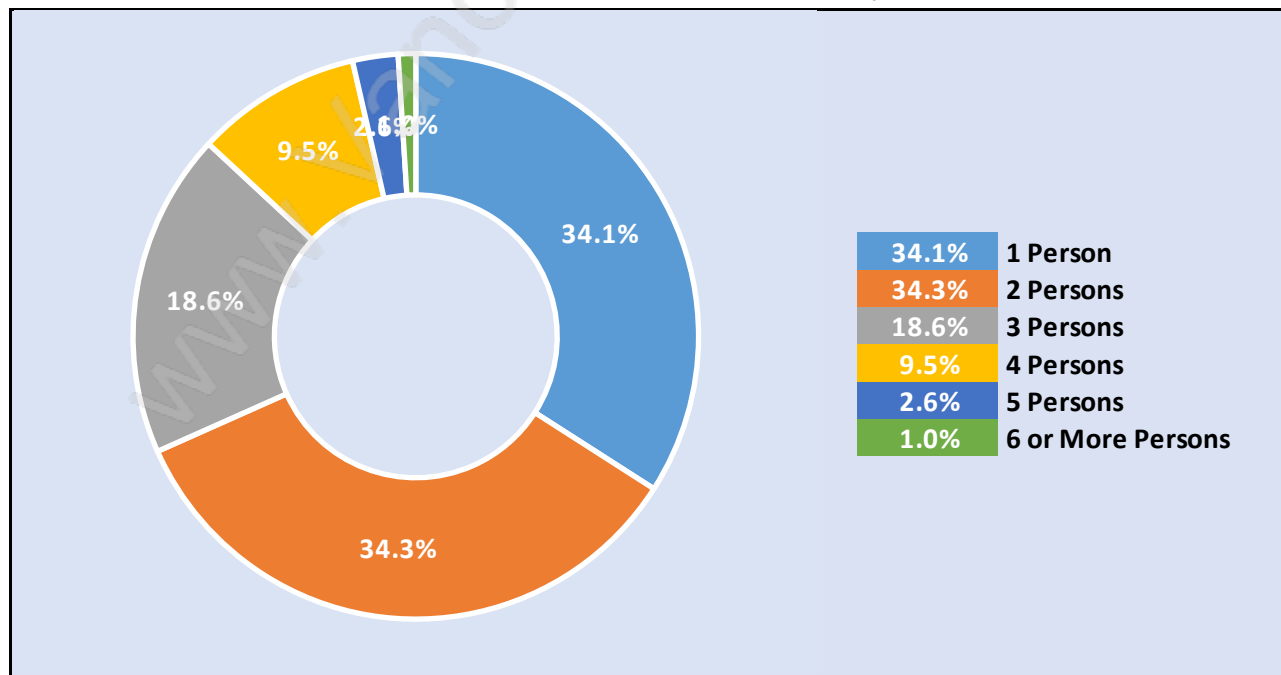

Brighthouse

Population Trends in Brighthouse

Population by Age in Brighthouse

Population Age 15+ by Income Status in Brighthouse

Total Population Age 15 - 20,670

Households by Income in Brighthouse

Total Number of Households - 10,612 / Average Household Income - \$55,874

Families in Brighthouse

Average Persons per Family - 2.7

Children at Home in Brighthouse

Total Number of Children at Home - 5,167

Family Structure in Brighthouse

Total Number of Families - 6,292 / Average Persons per Family - 2.7

Households by Household Size in Brighthouse

Total Number of Households - 10,612

Dwellings in Brighthouse

Population Age 15+ in Brighthouse

Labour Force by Occupation in Brighthouse

Labour Force Participation in Brighthouse