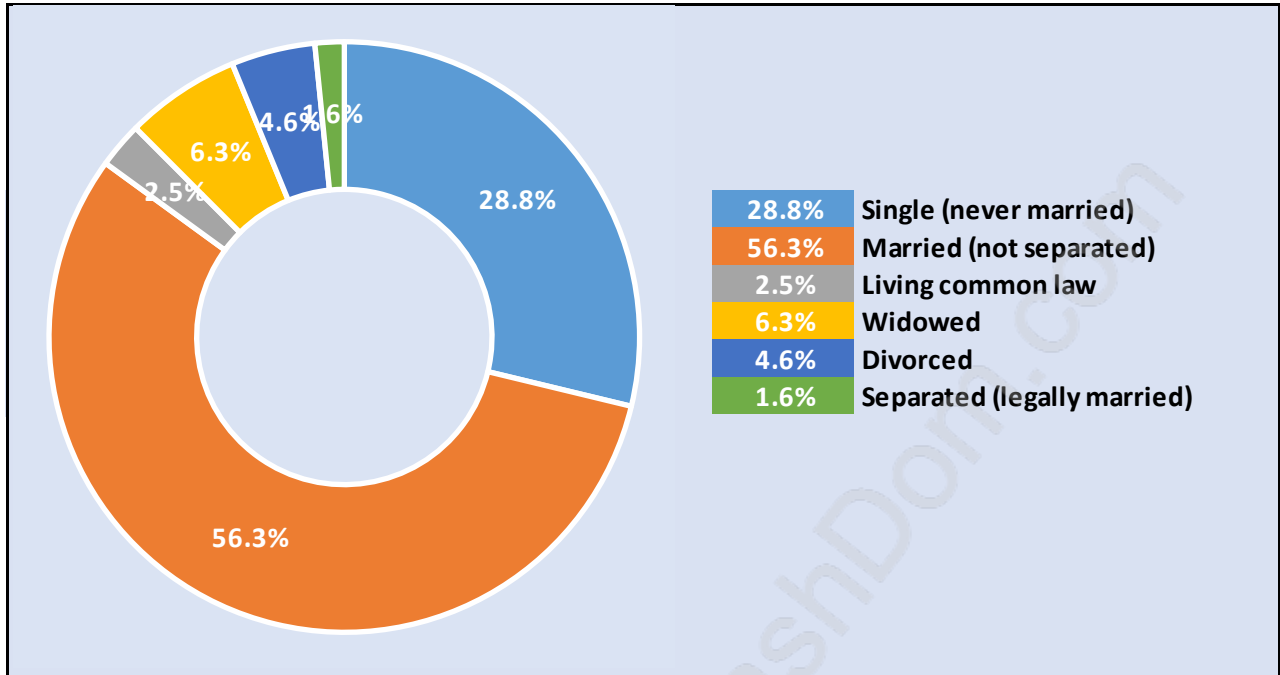

Families in Broadmoor

Average Persons per Family - 3.1