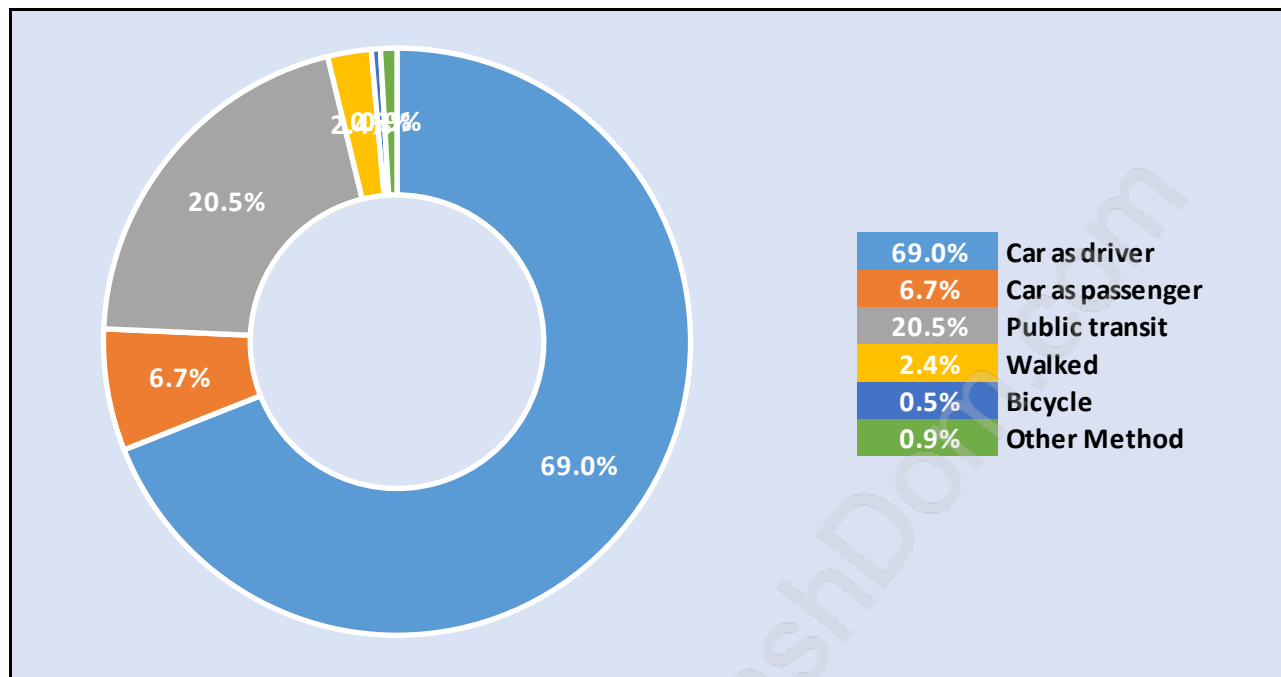

Travel To Work in (from) Broadmoor