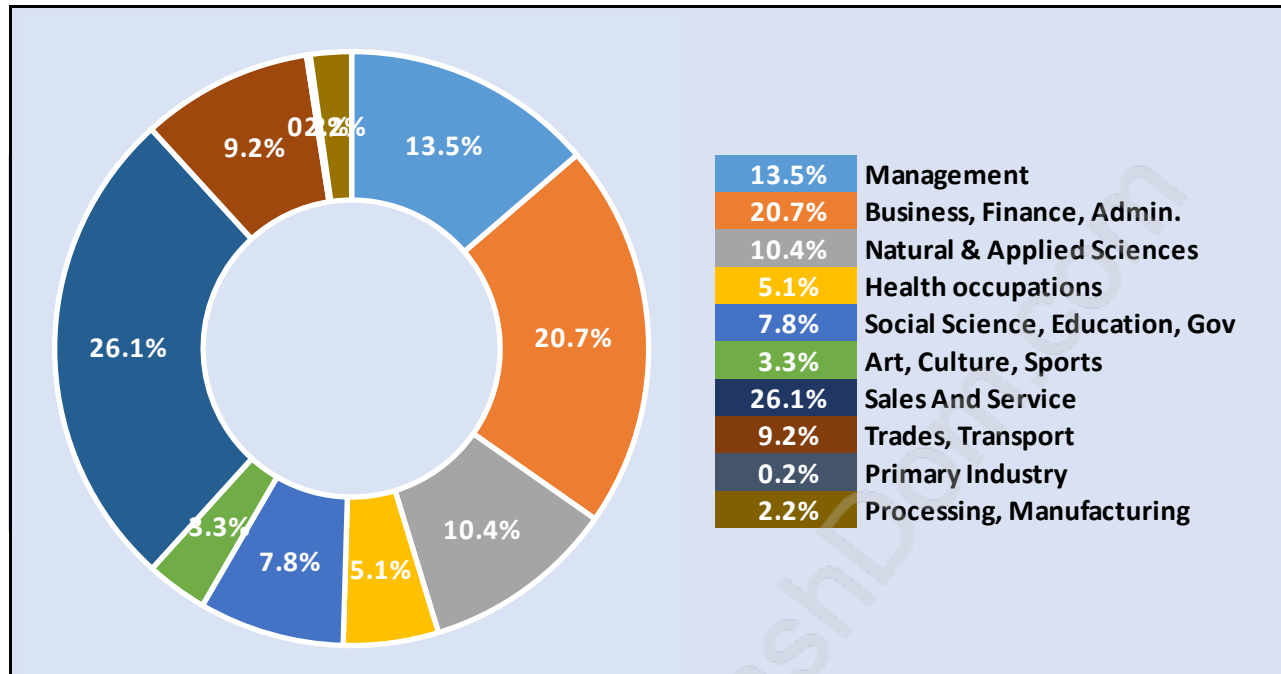

Labour Force by Occupation in Broadmoor