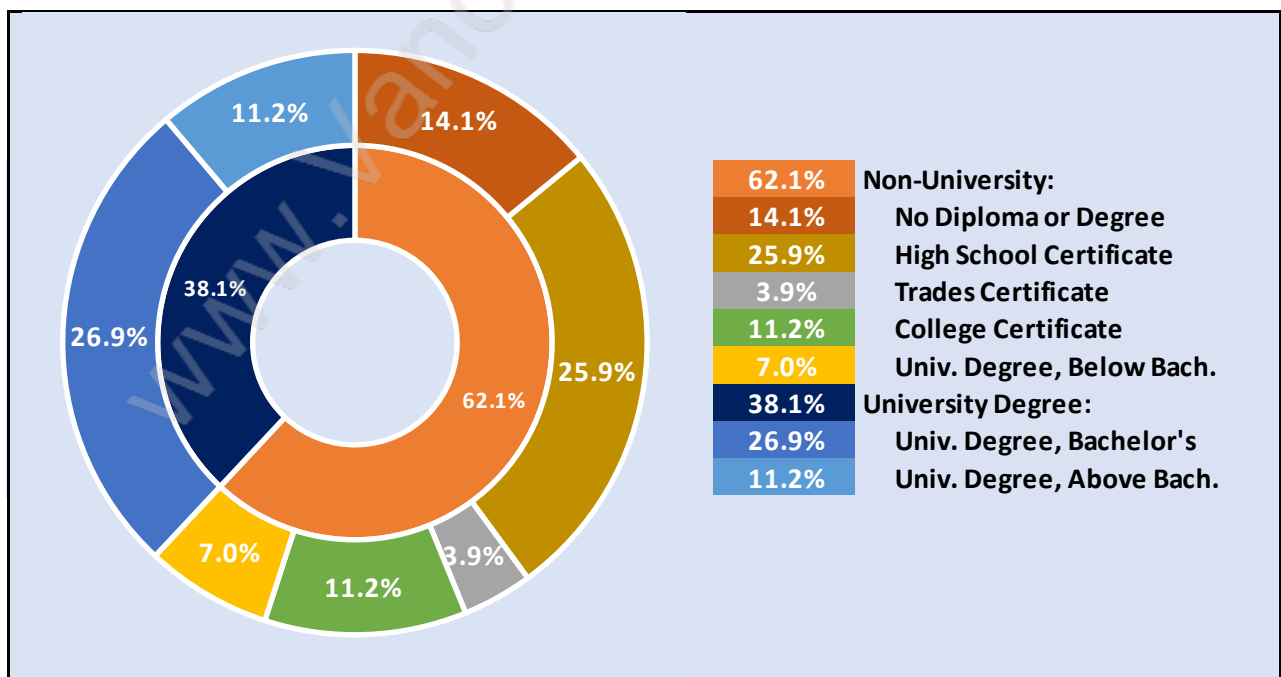

Population Age 15+ in Broadmoor