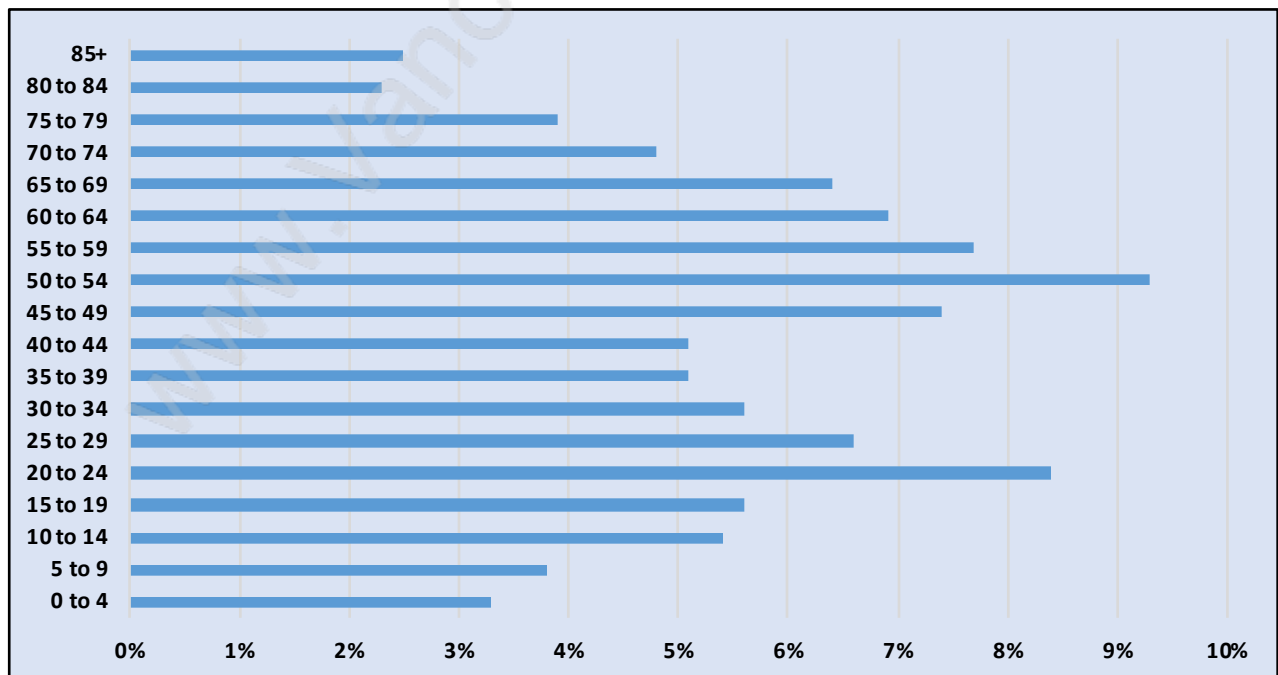

## Population Trends in Broadmoor

## Population by Age in Broadmoor

## Population Age 15+ by Income Status in Broadmoor

Total Population Age 15 - 6,663