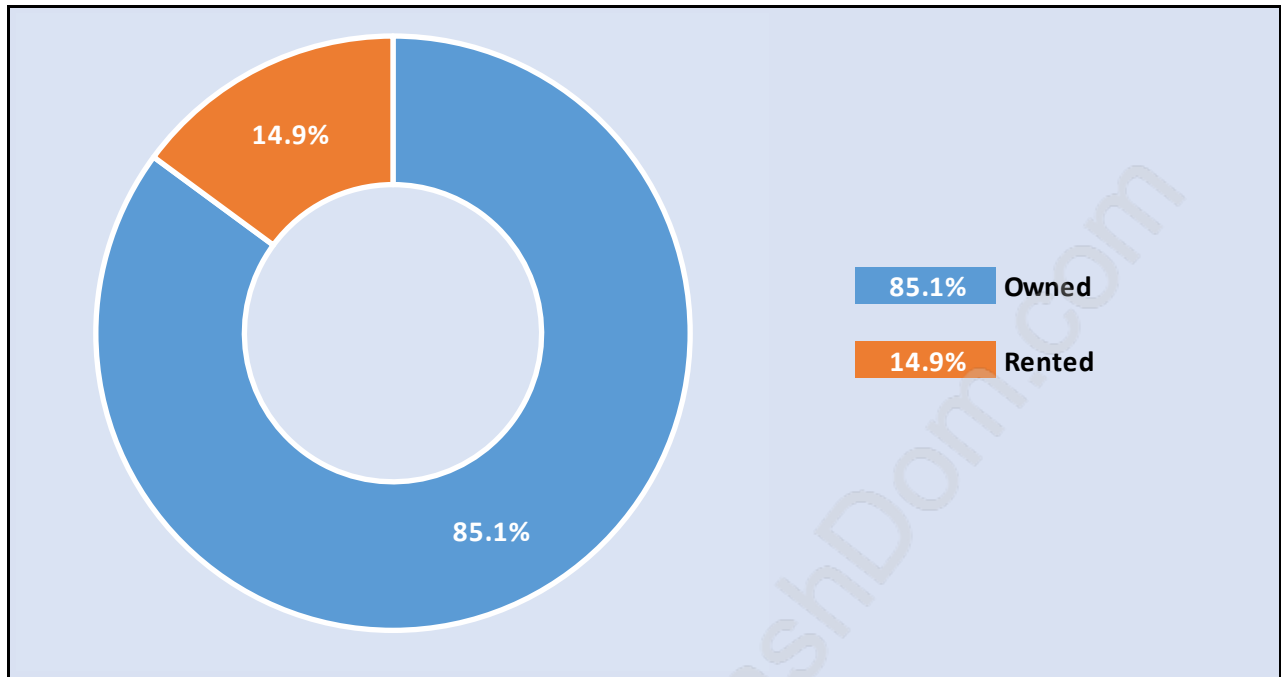

Dwellings in Broadmoor