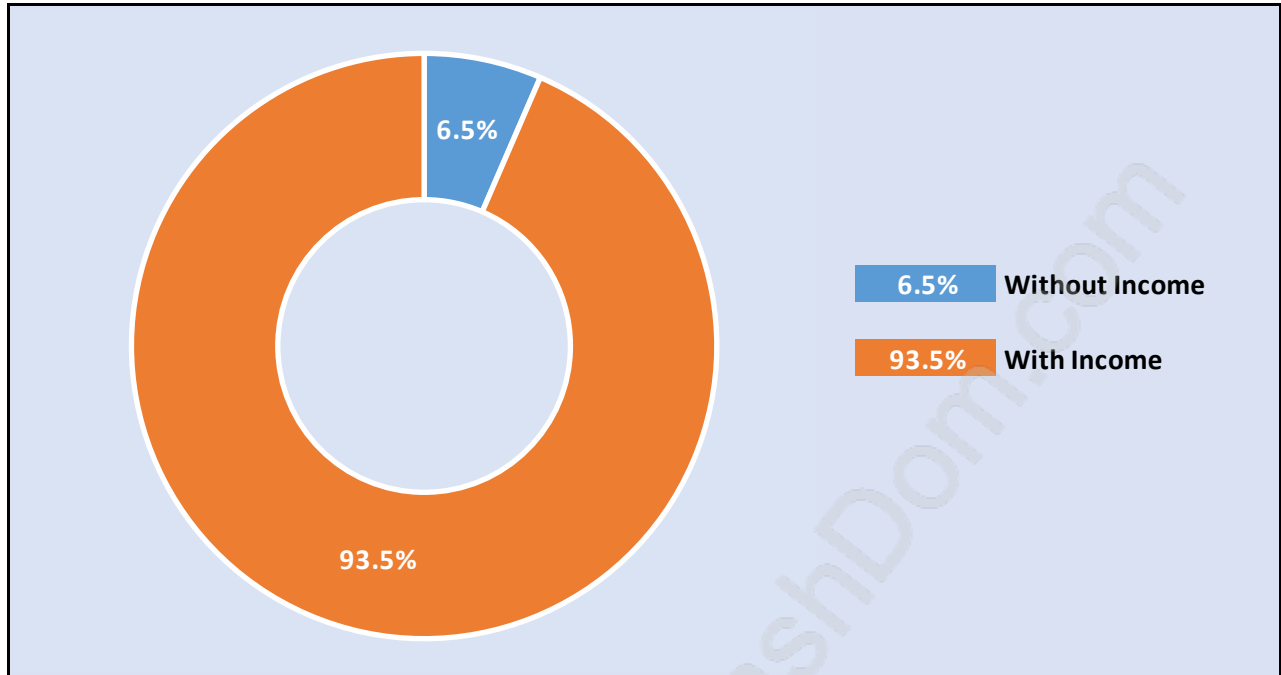

## Population Trends in Broadmoor

## Population by Age in Broadmoor

## Population Age 15+ by Income Status in Broadmoor

Total Population Age 15 - 6,663