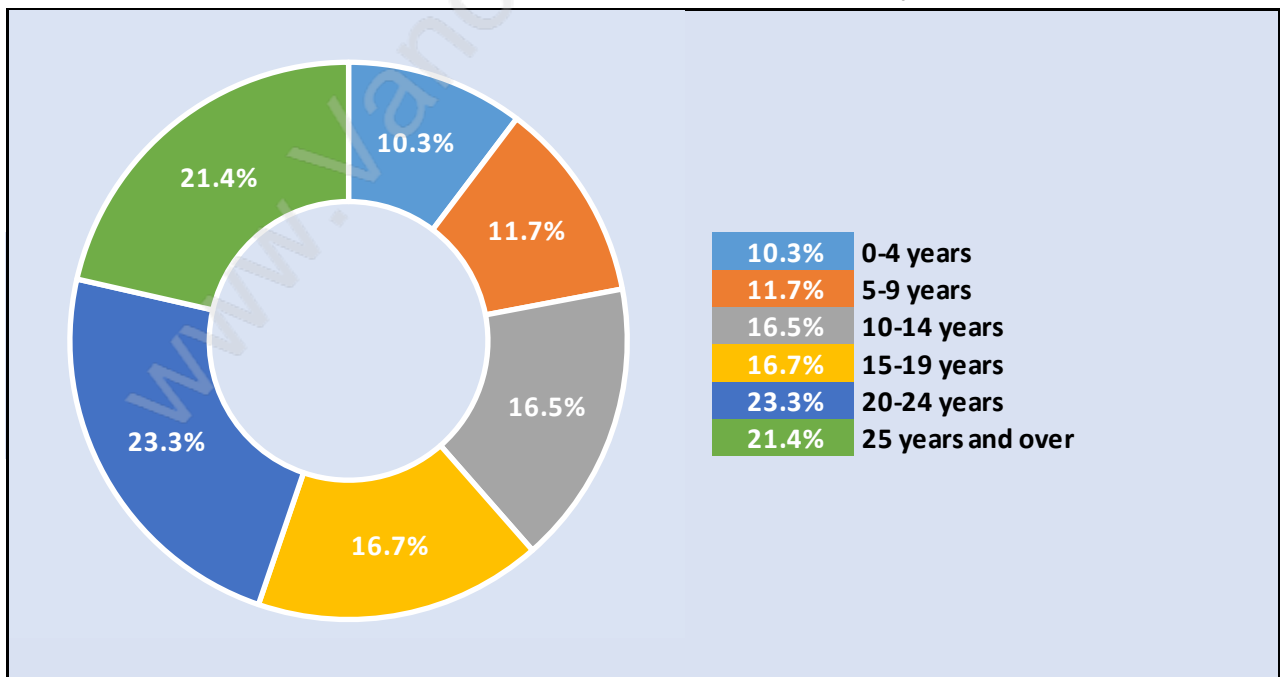

Children at Home in Broadmoor

Total Number of Children at Home - 2,465