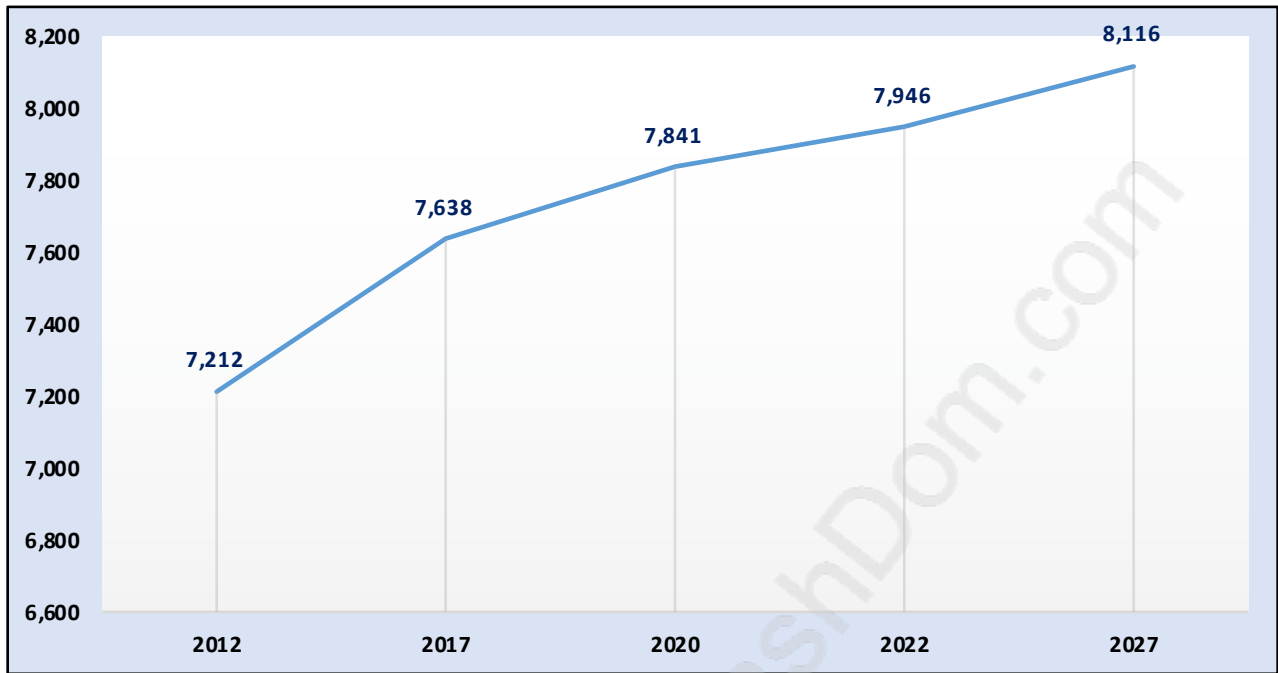

## Population Trends in Broadmoor

## Population Age 15+ by Income Status in Broadmoor

Total Population Age 15 - 6,663