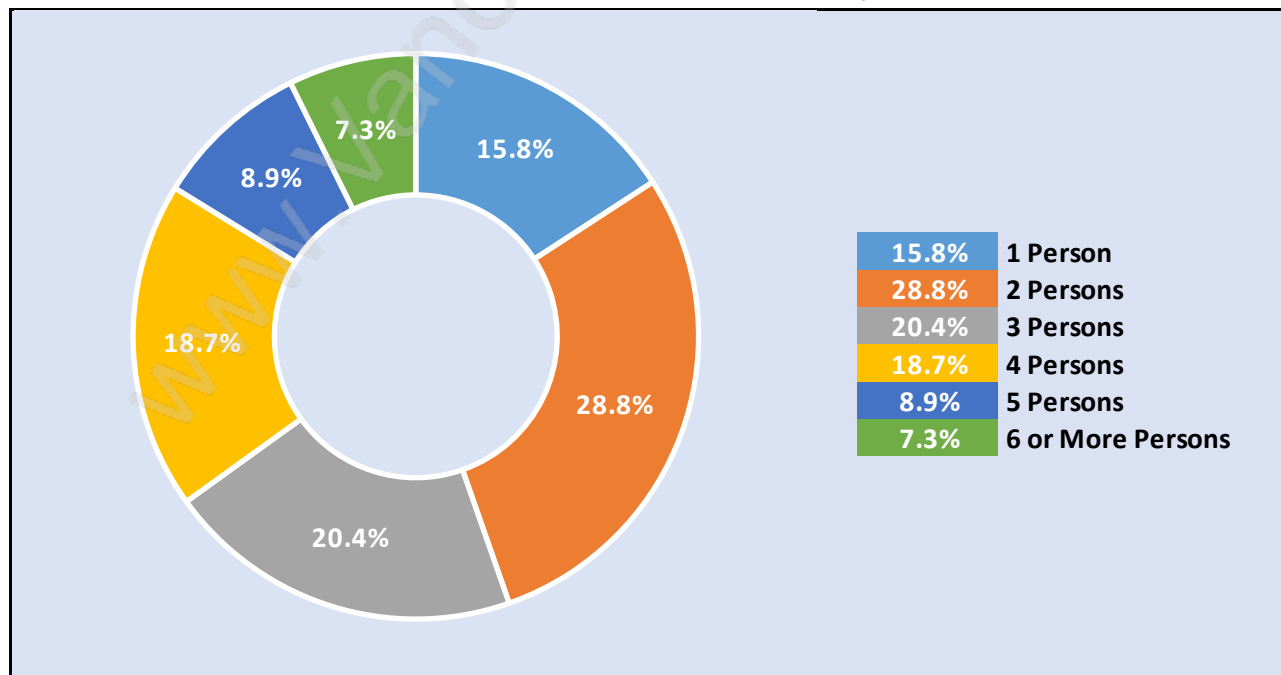

Households by Household Size in Broadmoor

Total Number of Households - 2,542