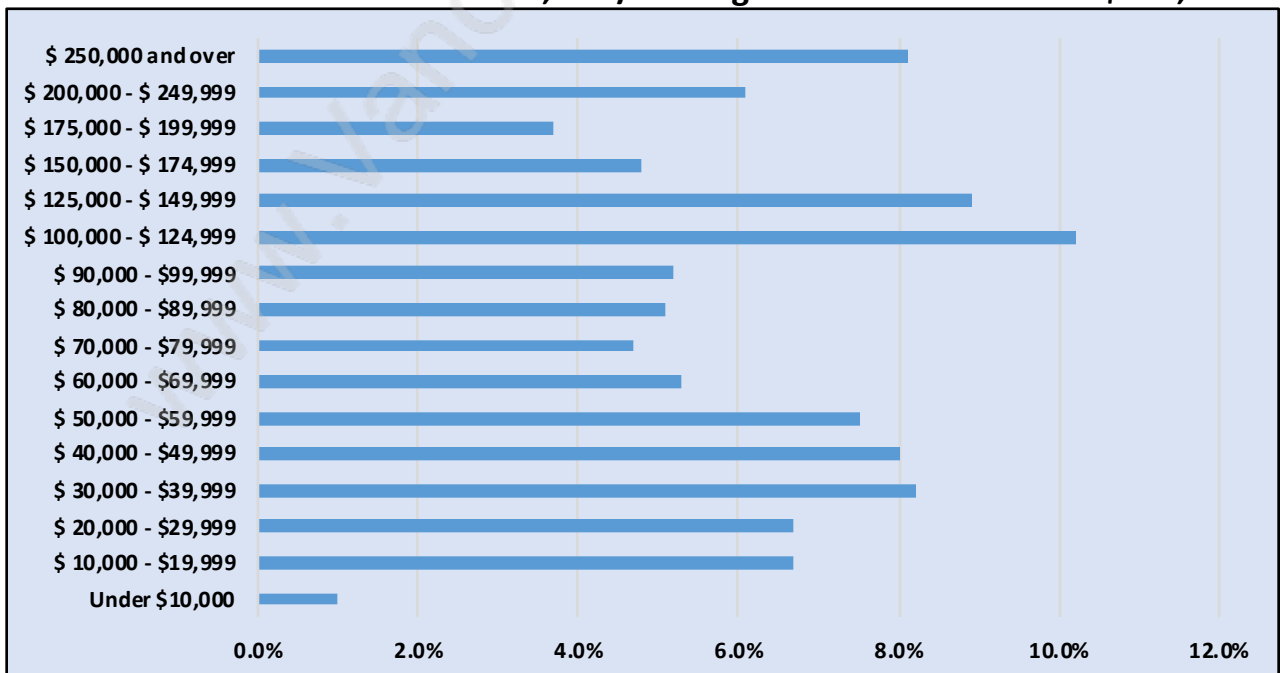

Households by Income in Broadmoor

Total Number of Households - 2,542 / Average Household Income - $120,528