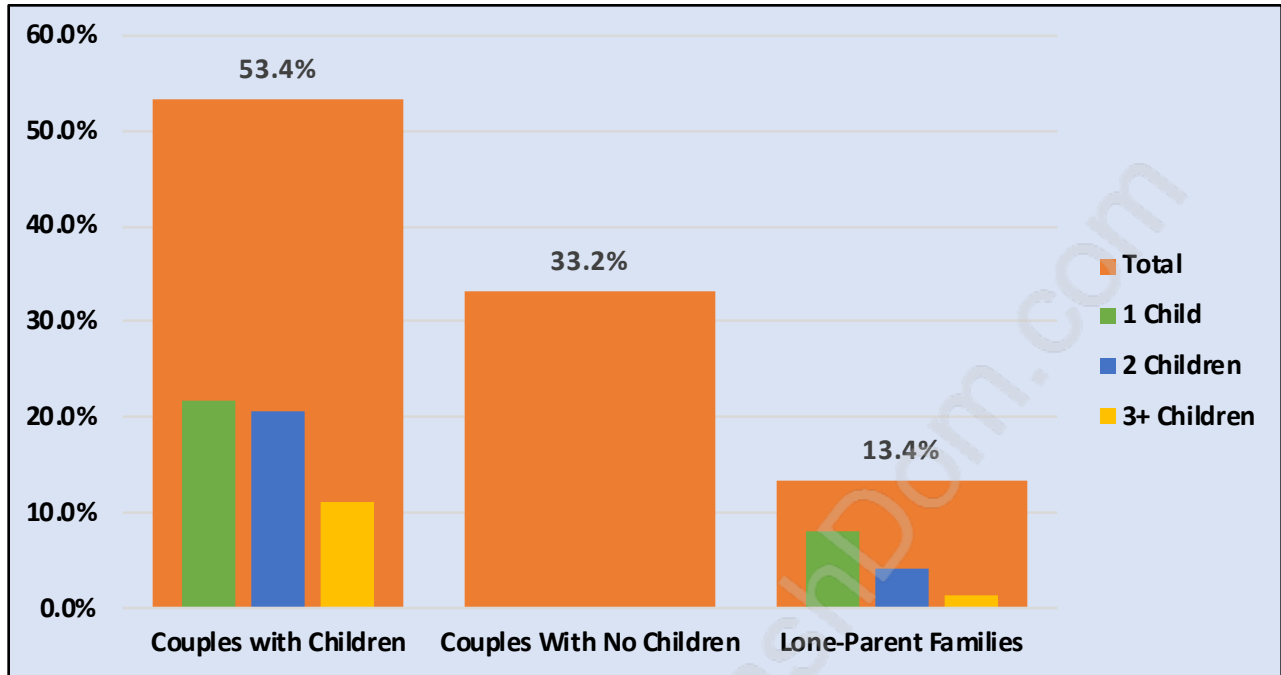

Family Structure in Broadmoor

Total Number of Families - 2,068 / Average Persons per Family - 3.1