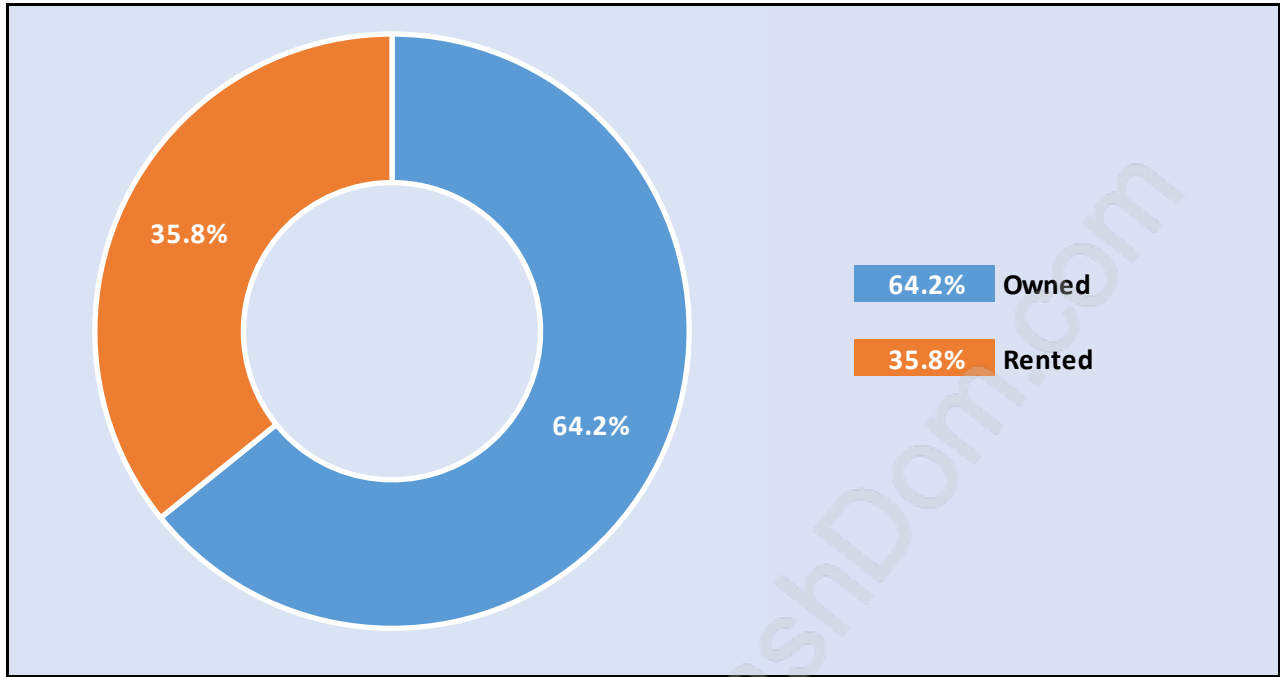

Brunette

Population Trends in Brunette

Population by Age in Brunette

Population Age 15+ by Income Status in Brunette

Total Population Age 15 - 10

Households by Income in Brunette

Total Number of Households - 5 / Average Household Income - \$92,386

Families in Brunette

Average Persons per Family - 2.5

Children at Home in Brunette

Total Number of Children at Home - 2

Family Structure in Brunette

Total Number of Families - 3 / Average Persons per Family - 2.5

Households by Household Size in Brunette

Total Number of Households - 5

Dwellings in Brunette

Population Age 15+ in Brunette

Labour Force by Occupation in Brunette

Labour Force Participation in Brunette

Travel To Work in (from) Brunette