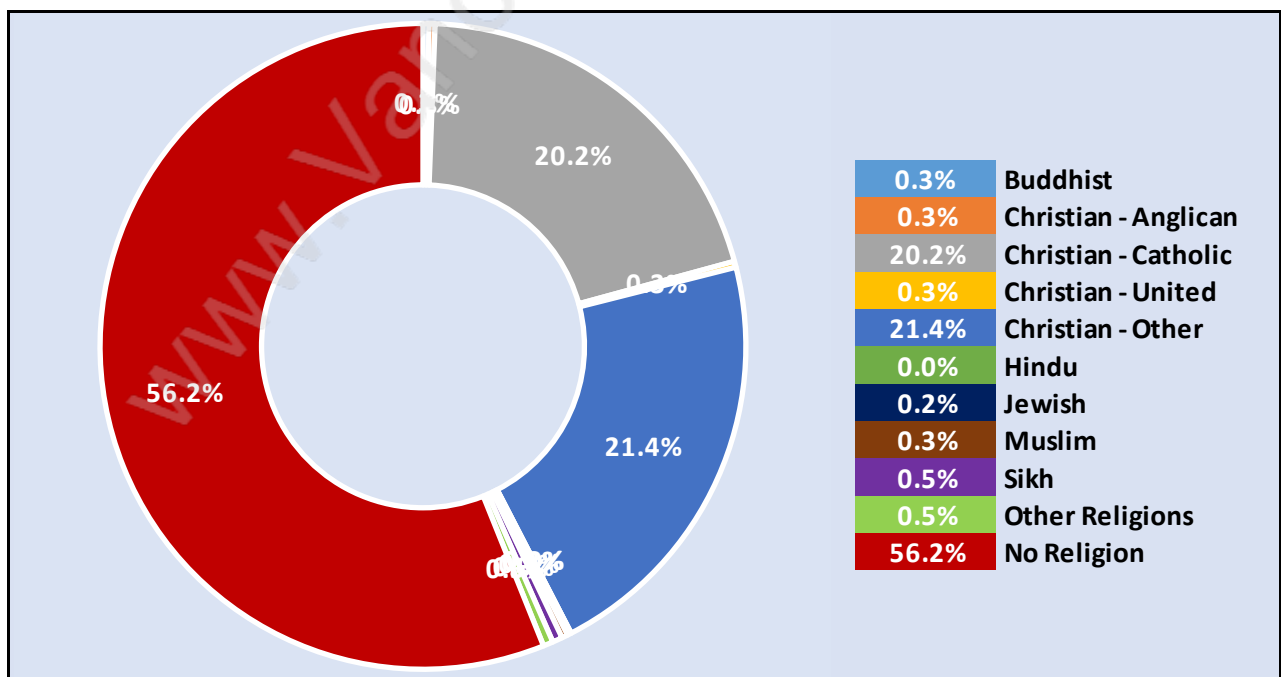

Population by Religion in Brunette