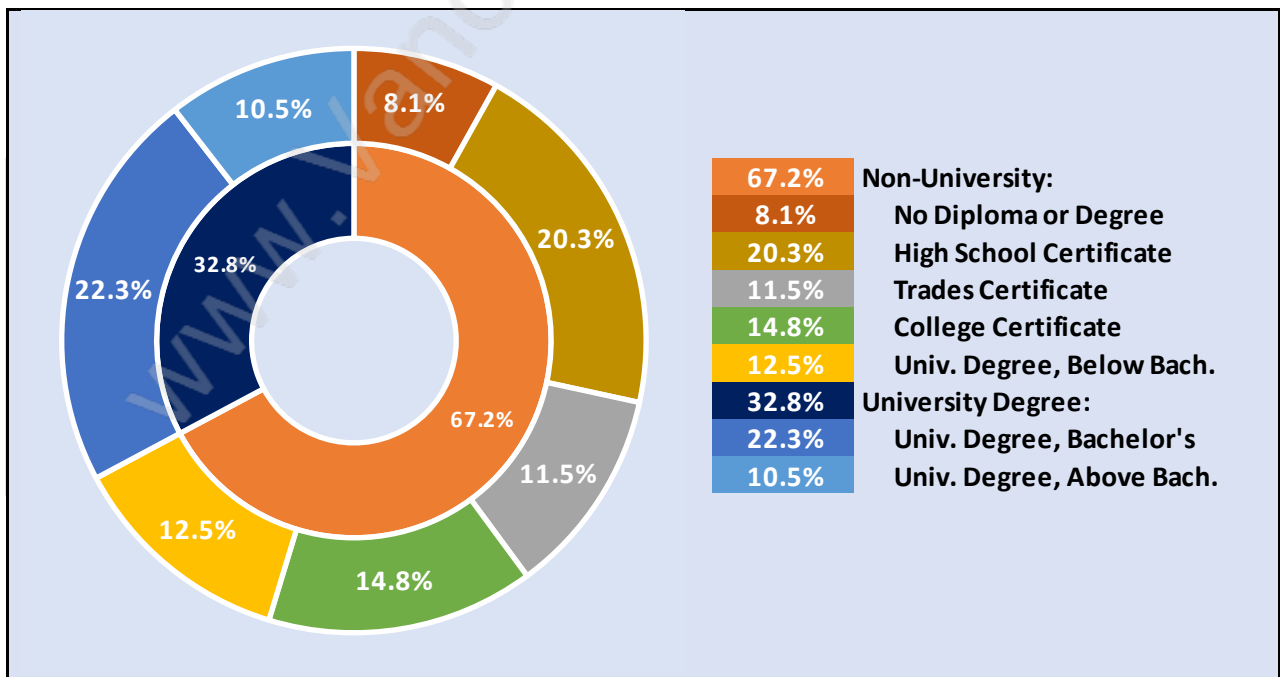

Brunette

Population Trends in Brunette

Population by Age in Brunette

Population Age 15+ by Income Status in Brunette

Total Population Age 15 - 10

Households by Income in Brunette

Total Number of Households - 5 / Average Household Income - \$92,386

Families in Brunette

Average Persons per Family - 2.5

Children at Home in Brunette

Total Number of Children at Home - 2

Family Structure in Brunette

Total Number of Families - 3 / Average Persons per Family - 2.5

Households by Household Size in Brunette

Total Number of Households - 5

Dwellings in Brunette

Population Age 15+ in Brunette

Labour Force by Occupation in Brunette

Labour Force Participation in Brunette

Travel To Work in (from) Brunette