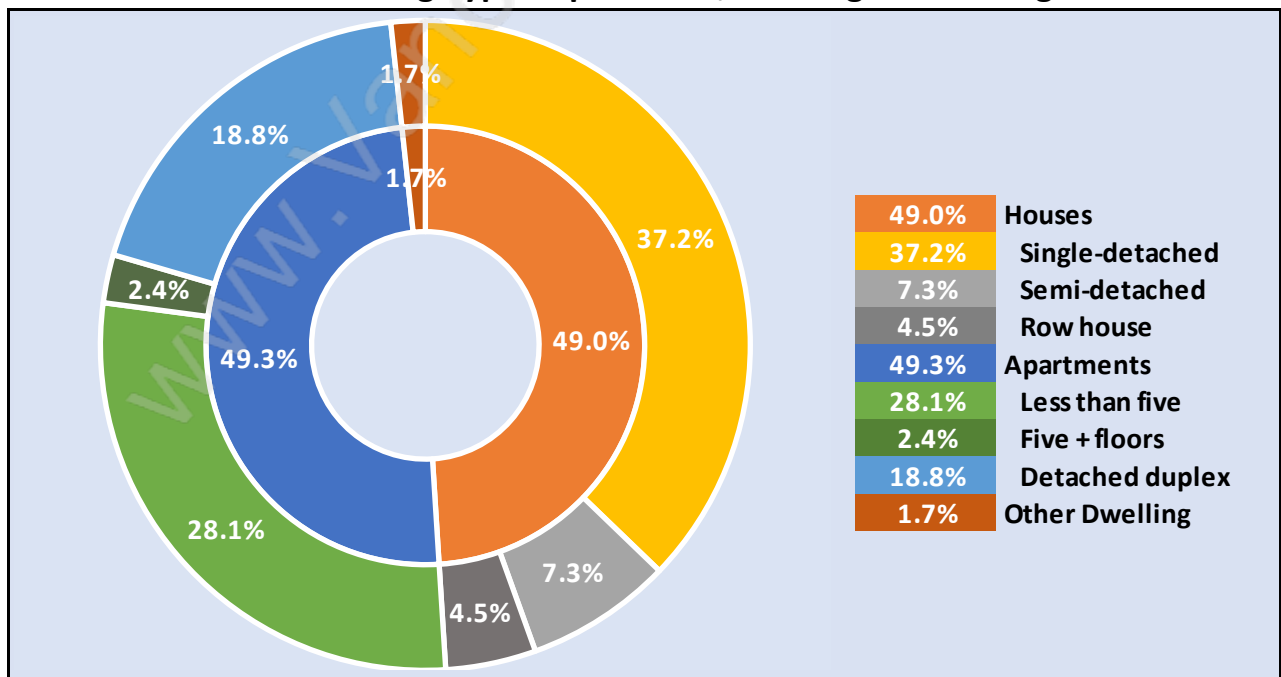

Brunette

Population Trends in Brunette

Population by Age in Brunette

Population Age 15+ by Income Status in Brunette

Total Population Age 15 - 10

Households by Income in Brunette

Total Number of Households - 5 / Average Household Income - \$92,386

Families in Brunette

Average Persons per Family - 2.5

Children at Home in Brunette

Total Number of Children at Home - 2

Family Structure in Brunette

Total Number of Families - 3 / Average Persons per Family - 2.5

Households by Household Size in Brunette

Total Number of Households - 5

Dwellings in Brunette

Population Age 15+ in Brunette

Labour Force by Occupation in Brunette

Labour Force Participation in Brunette

Travel To Work in (from) Brunette

Occupied Dwellings by Structure Type in Brunette

Dominant Bulding Type - Apartment, building low and high rise

Private Dwellings by Period of Construction in Brunette

Dominant Period of Construction - Before 1960