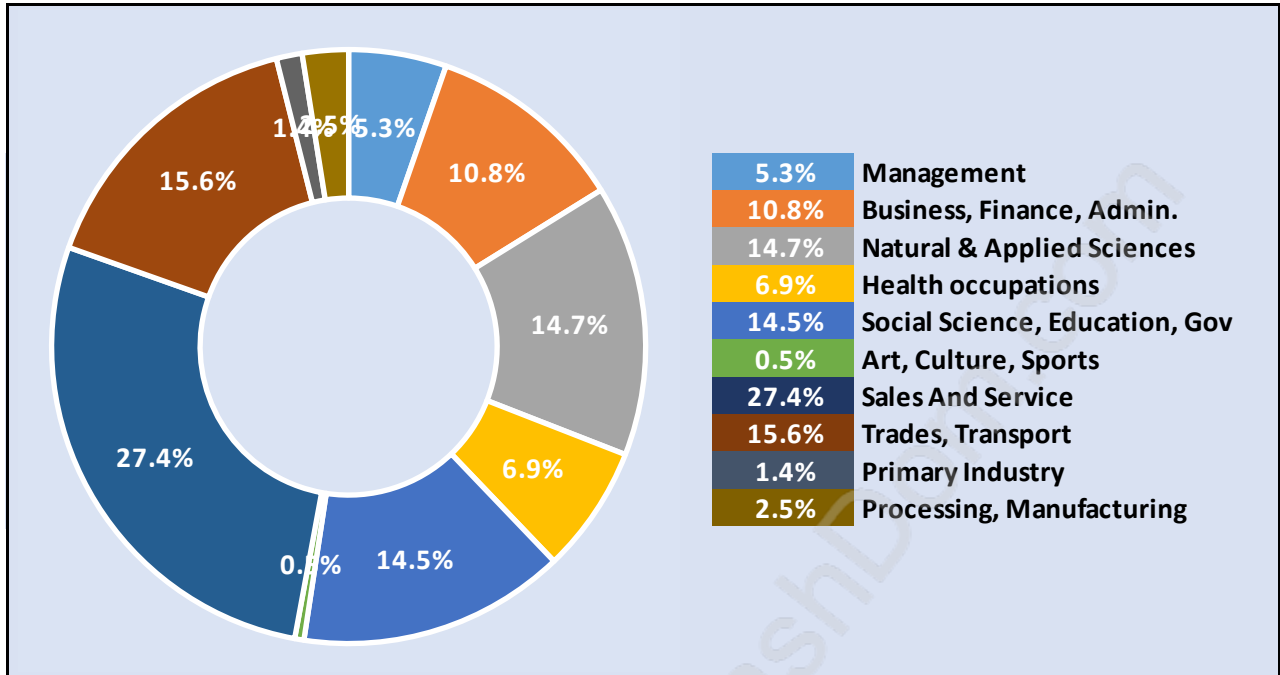

Brunette

Population Trends in Brunette

Population by Age in Brunette

Population Age 15+ by Income Status in Brunette

Total Population Age 15 - 10

Households by Income in Brunette

Total Number of Households - 5 / Average Household Income - \$92,386

Households by Household Size in Brunette

Total Number of Households - 5

Dwellings in Brunette

Population Age 15+ in Brunette

Labour Force by Occupation in Brunette

Labour Force Participation in Brunette

Travel To Work in (from) Brunette