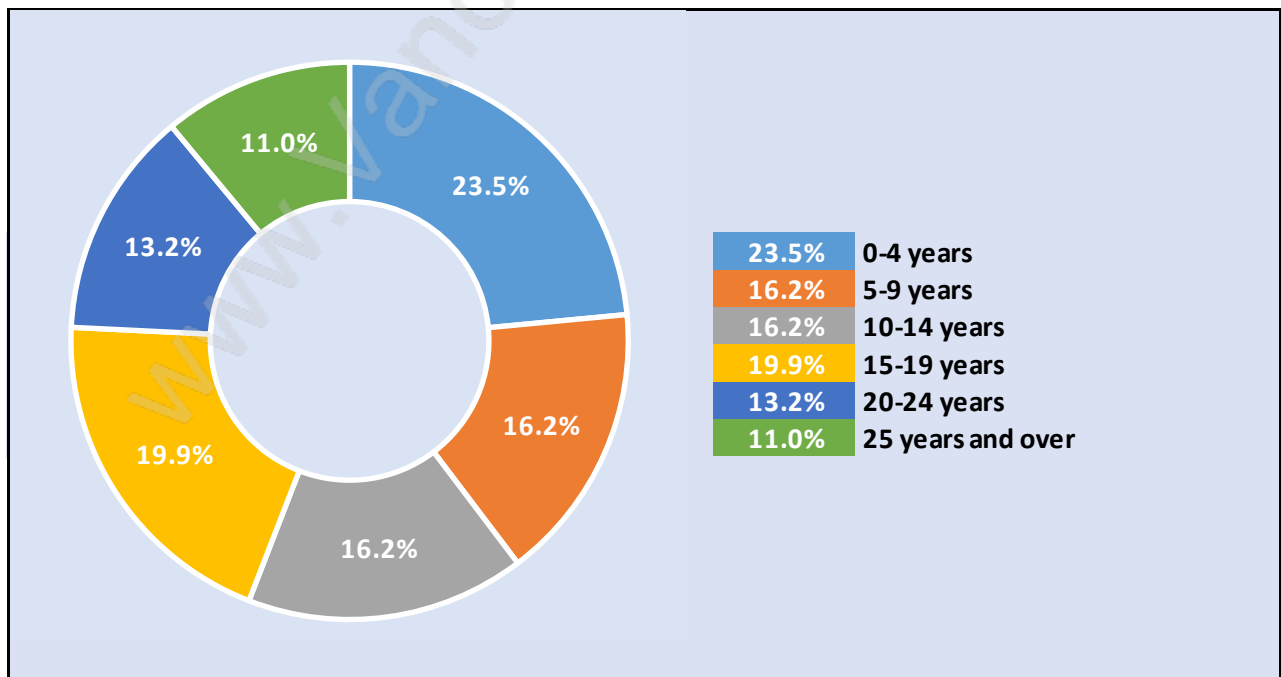

Brunette

Population Trends in Brunette

Population by Age in Brunette

Population Age 15+ by Income Status in Brunette

Total Population Age 15 - 10

Households by Income in Brunette

Total Number of Households - 5 / Average Household Income - \$92,386

Families in Brunette

Average Persons per Family - 2.5

Children at Home in Brunette

Total Number of Children at Home - 2

Family Structure in Brunette

Total Number of Families - 3 / Average Persons per Family - 2.5

Households by Household Size in Brunette

Total Number of Households - 5

Dwellings in Brunette

Population Age 15+ in Brunette

Labour Force by Occupation in Brunette

Labour Force Participation in Brunette

Travel To Work in (from) Brunette