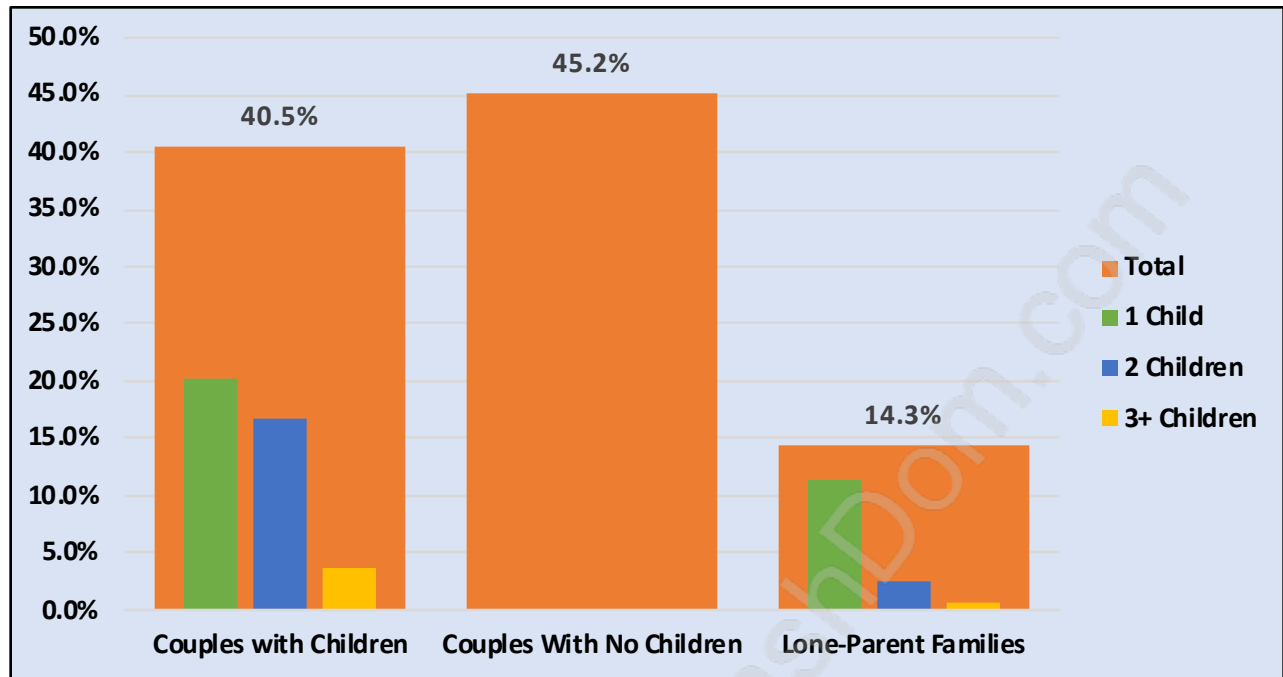

Brunette

Population Trends in Brunette

Population by Age in Brunette

Population Age 15+ by Income Status in Brunette

Total Population Age 15 - 10

Households by Income in Brunette

Total Number of Households - 5 / Average Household Income - \$92,386

Families in Brunette

Average Persons per Family - 2.5

Children at Home in Brunette

Total Number of Children at Home - 2

Family Structure in Brunette

Total Number of Families - 3 / Average Persons per Family - 2.5

Households by Household Size in Brunette

Total Number of Households - 5

Dwellings in Brunette

Population Age 15+ in Brunette

Labour Force by Occupation in Brunette

Labour Force Participation in Brunette

Travel To Work in (from) Brunette