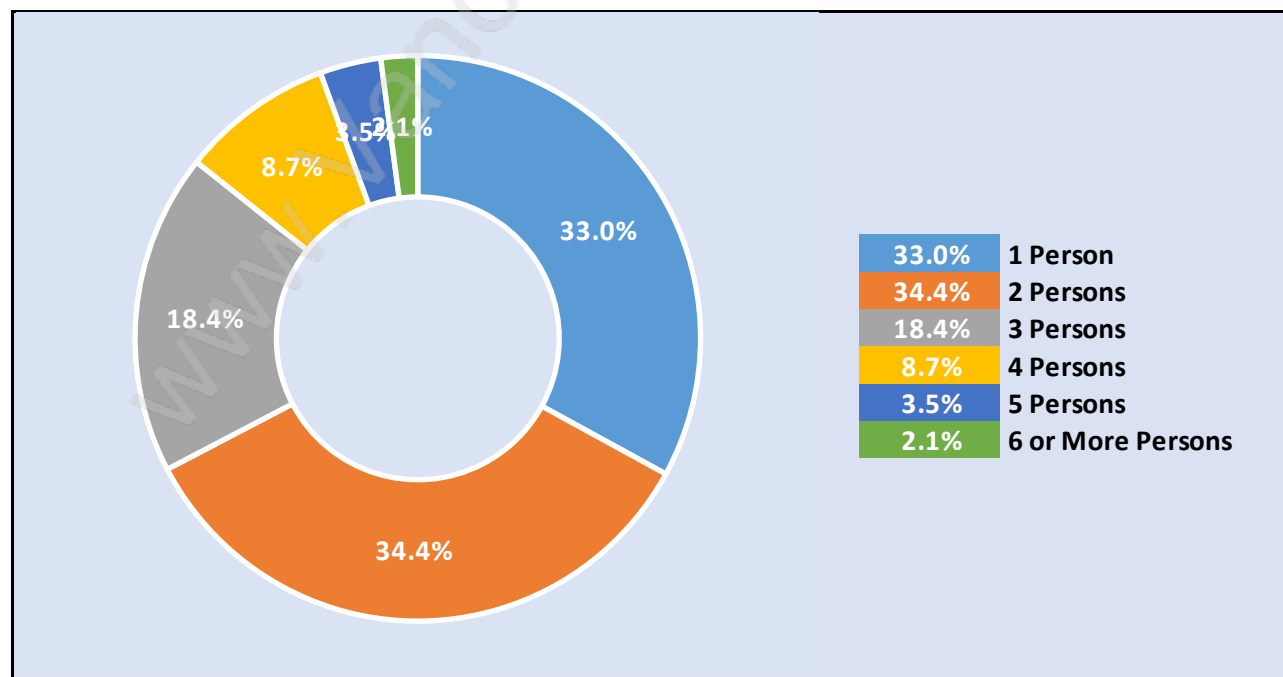

Brunette

Population Trends in Brunette

Population by Age in Brunette

Population Age 15+ by Income Status in Brunette

Total Population Age 15 - 10

Households by Income in Brunette

Total Number of Households - 5 / Average Household Income - \$92,386

Families in Brunette

Average Persons per Family - 2.5

Children at Home in Brunette

Total Number of Children at Home - 2

Family Structure in Brunette

Total Number of Families - 3 / Average Persons per Family - 2.5

Households by Household Size in Brunette

Total Number of Households - 5

Dwellings in Brunette

Population Age 15+ in Brunette

Labour Force by Occupation in Brunette

Labour Force Participation in Brunette

Travel To Work in (from) Brunette