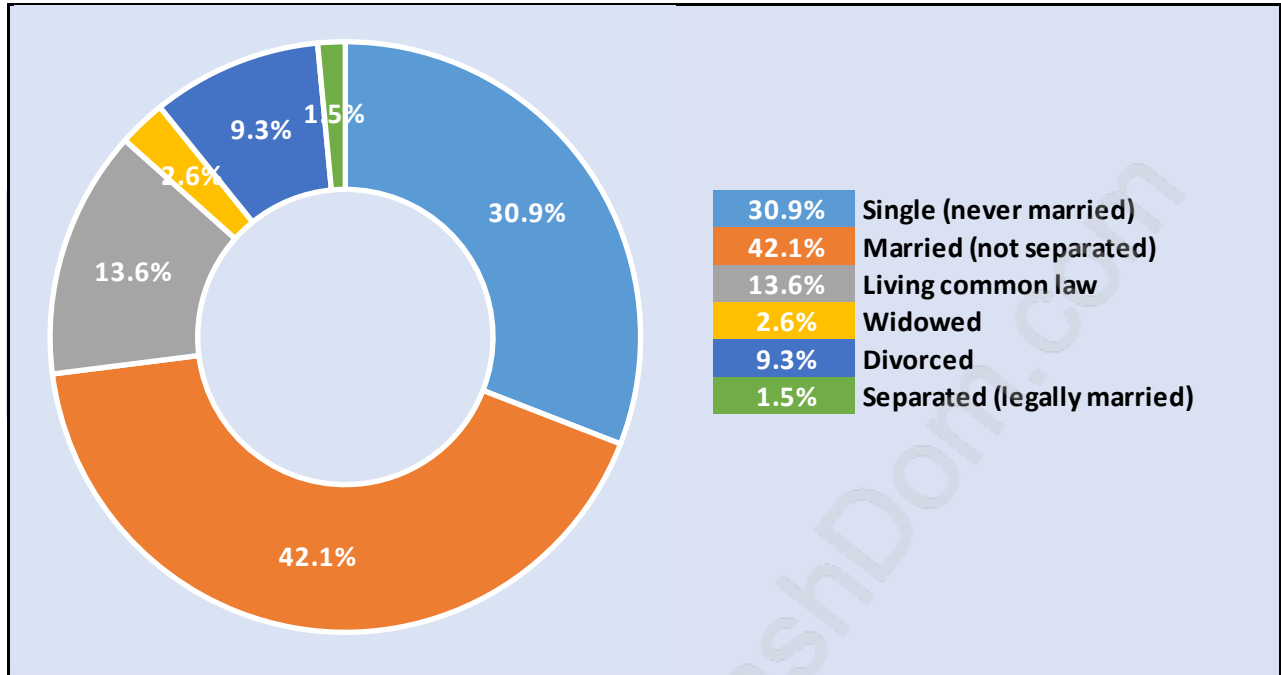

Brunette

Population Trends in Brunette

Population by Age in Brunette

Population Age 15+ by Income Status in Brunette

Total Population Age 15 - 10

Households by Income in Brunette

Total Number of Households - 5 / Average Household Income - \$92,386

Families in Brunette

Average Persons per Family - 2.5

Children at Home in Brunette

Total Number of Children at Home - 2

Family Structure in Brunette

Total Number of Families - 3 / Average Persons per Family - 2.5

Households by Household Size in Brunette

Total Number of Households - 5

Dwellings in Brunette

Population Age 15+ in Brunette

Labour Force by Occupation in Brunette

Labour Force Participation in Brunette

Travel To Work in (from) Brunette