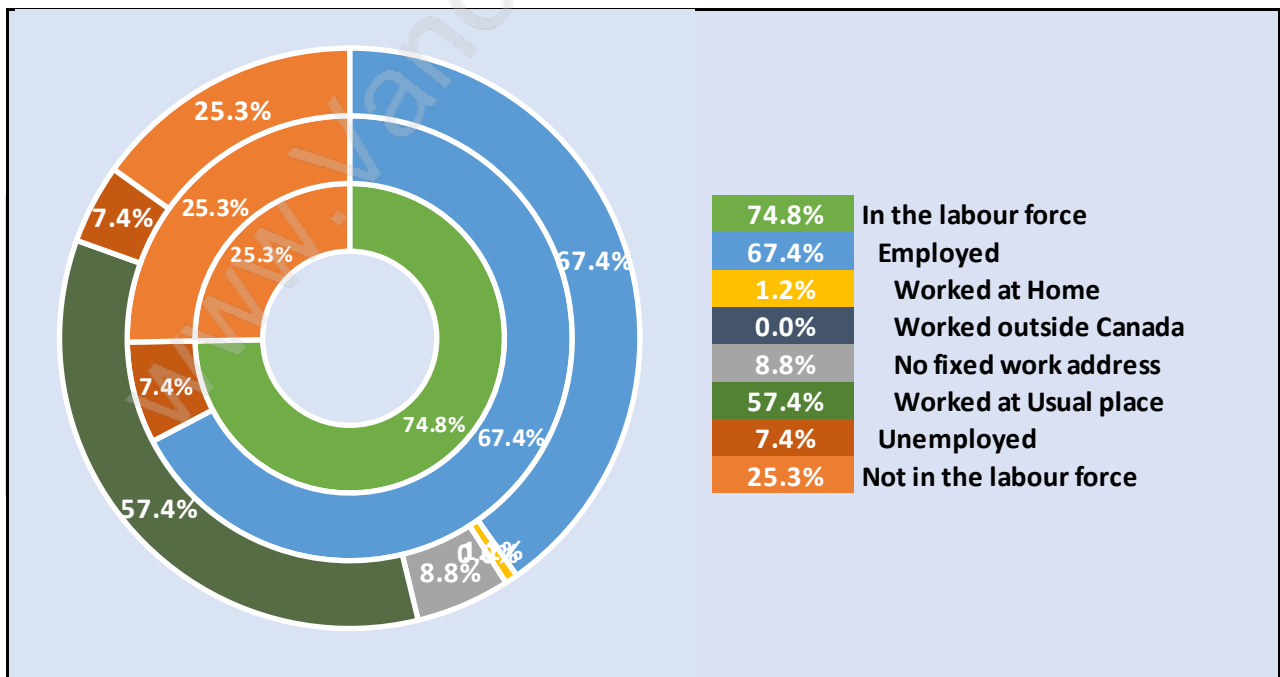

Brunette

Population Trends in Brunette

Population by Age in Brunette

Population Age 15+ by Income Status in Brunette

Total Population Age 15 - 10

Households by Income in Brunette

Total Number of Households - 5 / Average Household Income - \$92,386

Families in Brunette

Average Persons per Family - 2.5

Children at Home in Brunette

Total Number of Children at Home - 2

Family Structure in Brunette

Total Number of Families - 3 / Average Persons per Family - 2.5

Households by Household Size in Brunette

Total Number of Households - 5

Dwellings in Brunette

Population Age 15+ in Brunette

Labour Force by Occupation in Brunette

Labour Force Participation in Brunette

Travel To Work in (from) Brunette