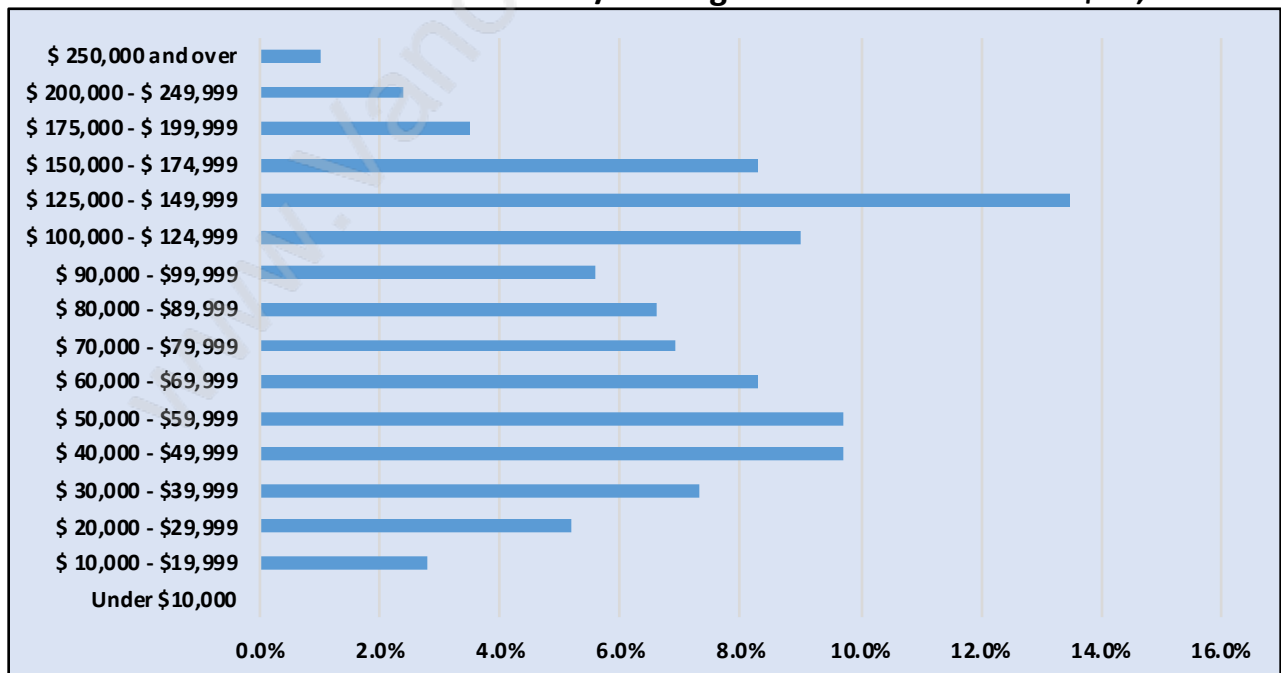

Brunette

Population Trends in Brunette

Population by Age in Brunette

Population Age 15+ by Income Status in Brunette

Total Population Age 15 - 10

Households by Income in Brunette

Total Number of Households - 5 / Average Household Income - \$92,386

Families in Brunette

Average Persons per Family - 2.5

Children at Home in Brunette

Total Number of Children at Home - 2

Family Structure in Brunette

Total Number of Families - 3 / Average Persons per Family - 2.5

Households by Household Size in Brunette

Total Number of Households - 5

Dwellings in Brunette

Population Age 15+ in Brunette

Labour Force by Occupation in Brunette

Labour Force Participation in Brunette

Travel To Work in (from) Brunette