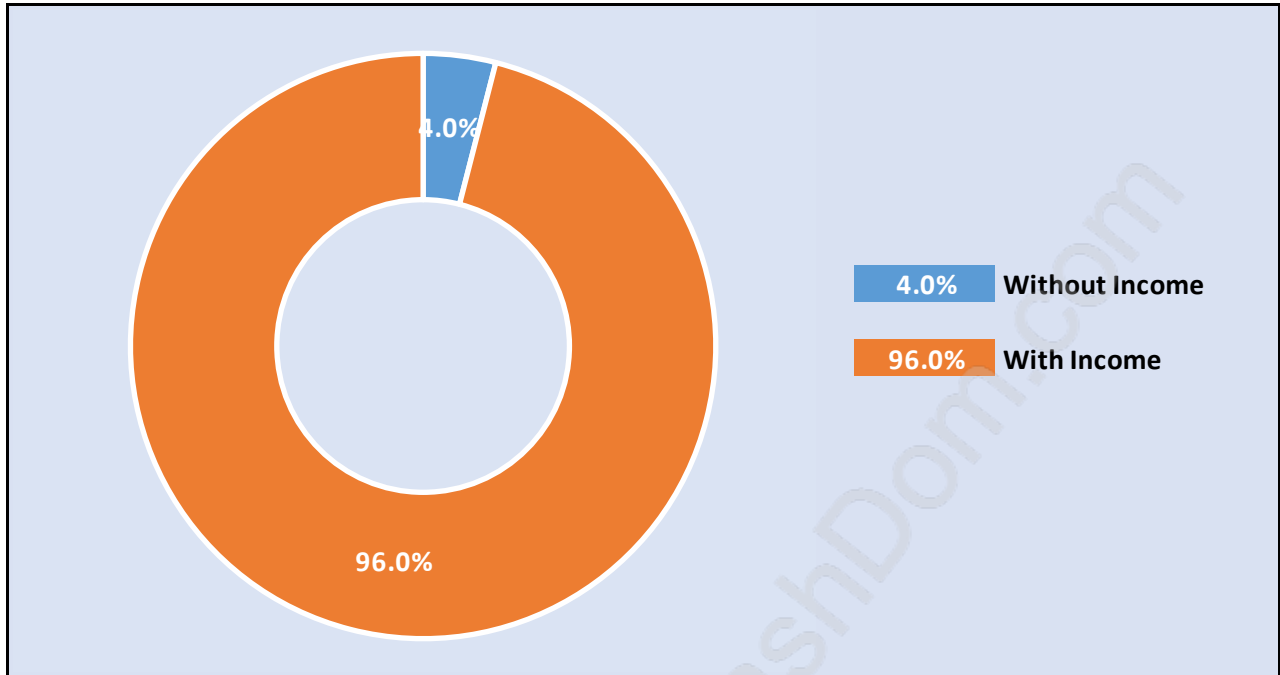

Brunette

Population Trends in Brunette

Population by Age in Brunette

Population Age 15+ by Income Status in Brunette

Total Population Age 15 - 10

Households by Income in Brunette

Total Number of Households - 5 / Average Household Income - \$92,386

Families in Brunette

Average Persons per Family - 2.5

Children at Home in Brunette

Total Number of Children at Home - 2

Family Structure in Brunette

Total Number of Families - 3 / Average Persons per Family - 2.5

Households by Household Size in Brunette

Total Number of Households - 5

Dwellings in Brunette

Population Age 15+ in Brunette

Labour Force by Occupation in Brunette

Labour Force Participation in Brunette

Travel To Work in (from) Brunette