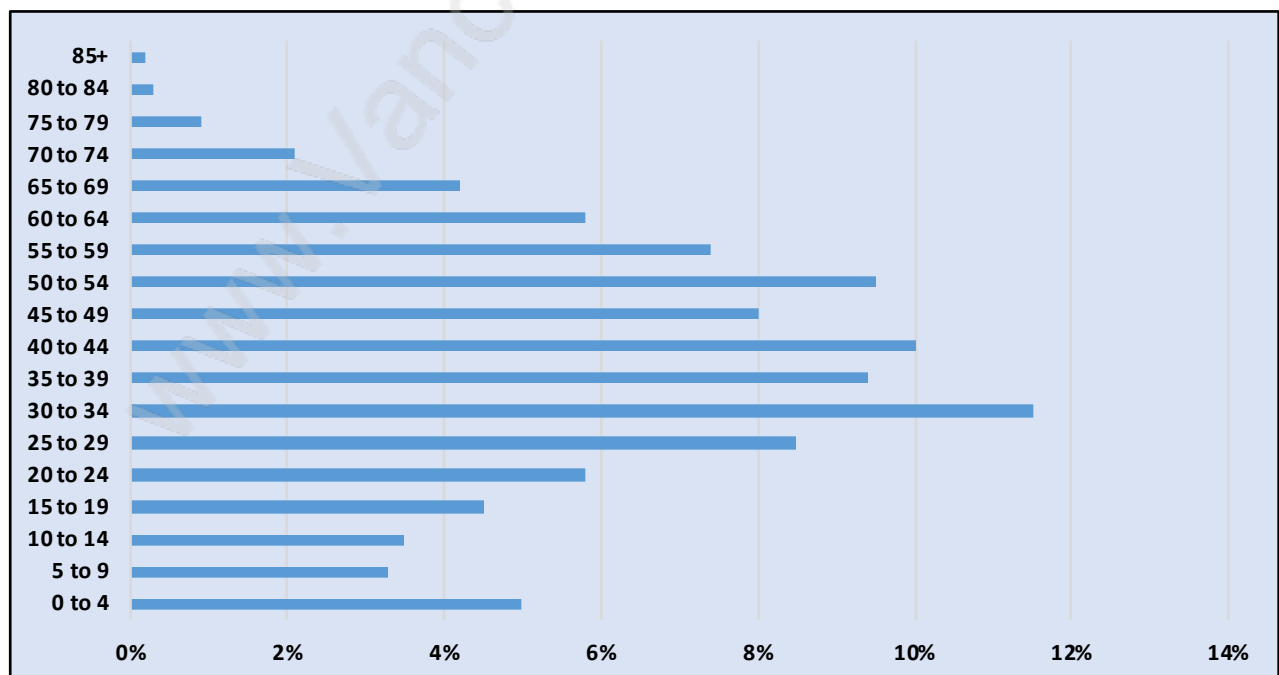

Brunette

Population Trends in Brunette

Population by Age in Brunette

Population Age 15+ by Income Status in Brunette

Total Population Age 15 - 10

Households by Income in Brunette

Total Number of Households - 5 / Average Household Income - \$92,386

Families in Brunette

Average Persons per Family - 2.5

Children at Home in Brunette

Total Number of Children at Home - 2

Family Structure in Brunette

Total Number of Families - 3 / Average Persons per Family - 2.5

Households by Household Size in Brunette

Total Number of Households - 5

Dwellings in Brunette

Population Age 15+ in Brunette

Labour Force by Occupation in Brunette

Labour Force Participation in Brunette

Travel To Work in (from) Brunette