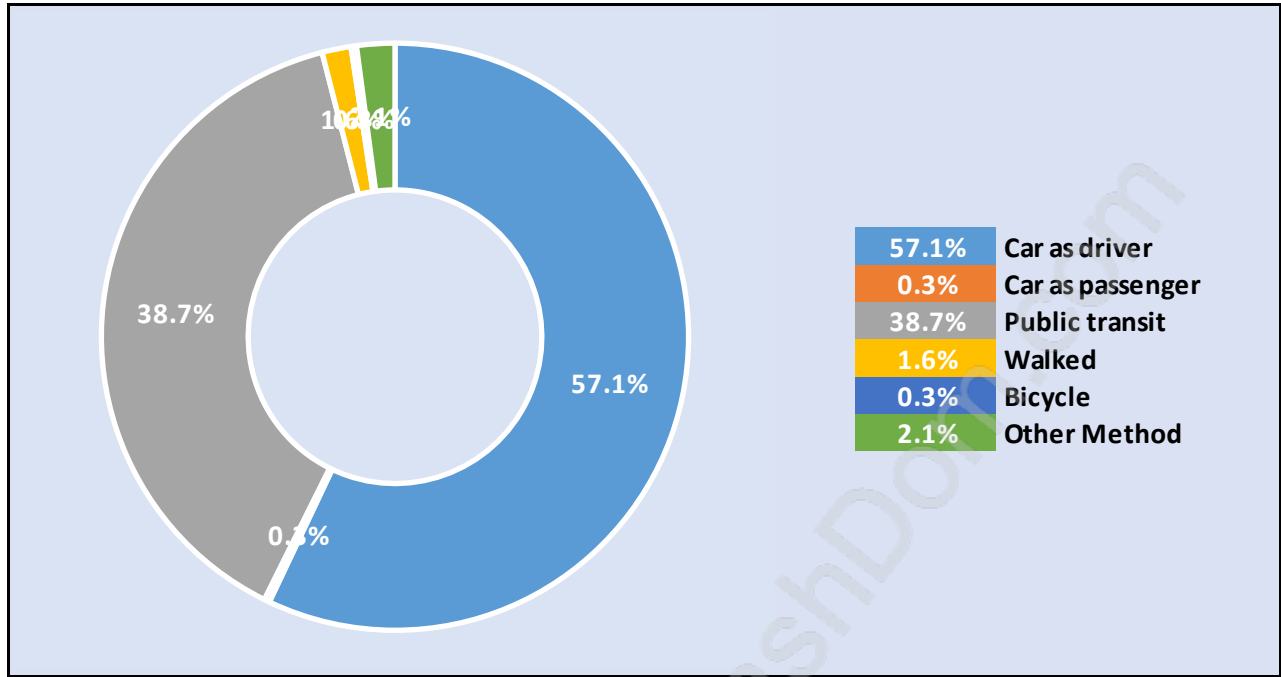

Brunette

Population Trends in Brunette

Population by Age in Brunette

Population Age 15+ by Income Status in Brunette

Total Population Age 15 - 10

Households by Income in Brunette

Total Number of Households - 5 / Average Household Income - \$92,386

Households by Household Size in Brunette

Total Number of Households - 5

Dwellings in Brunette

Population Age 15+ in Brunette

Labour Force by Occupation in Brunette

Labour Force Participation in Brunette

Travel To Work in (from) Brunette