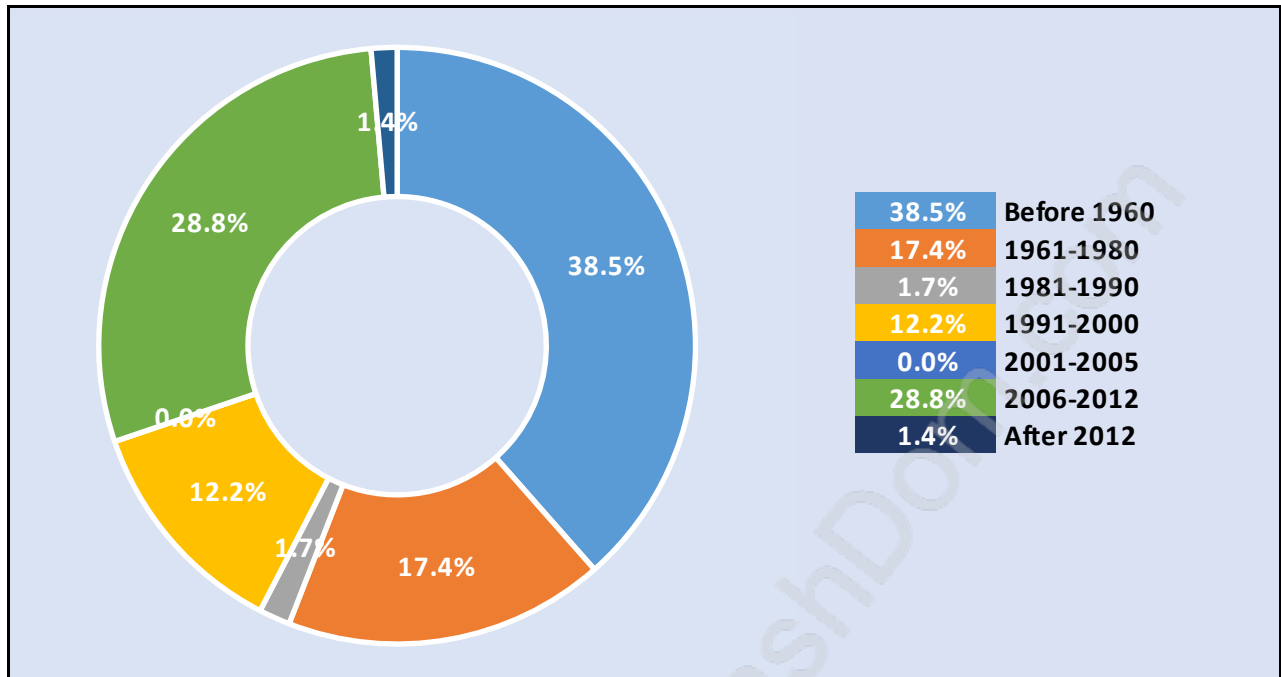

Private Dwellings by Period of Construction in Brunette

Dominant Period of Construction - Before 1960