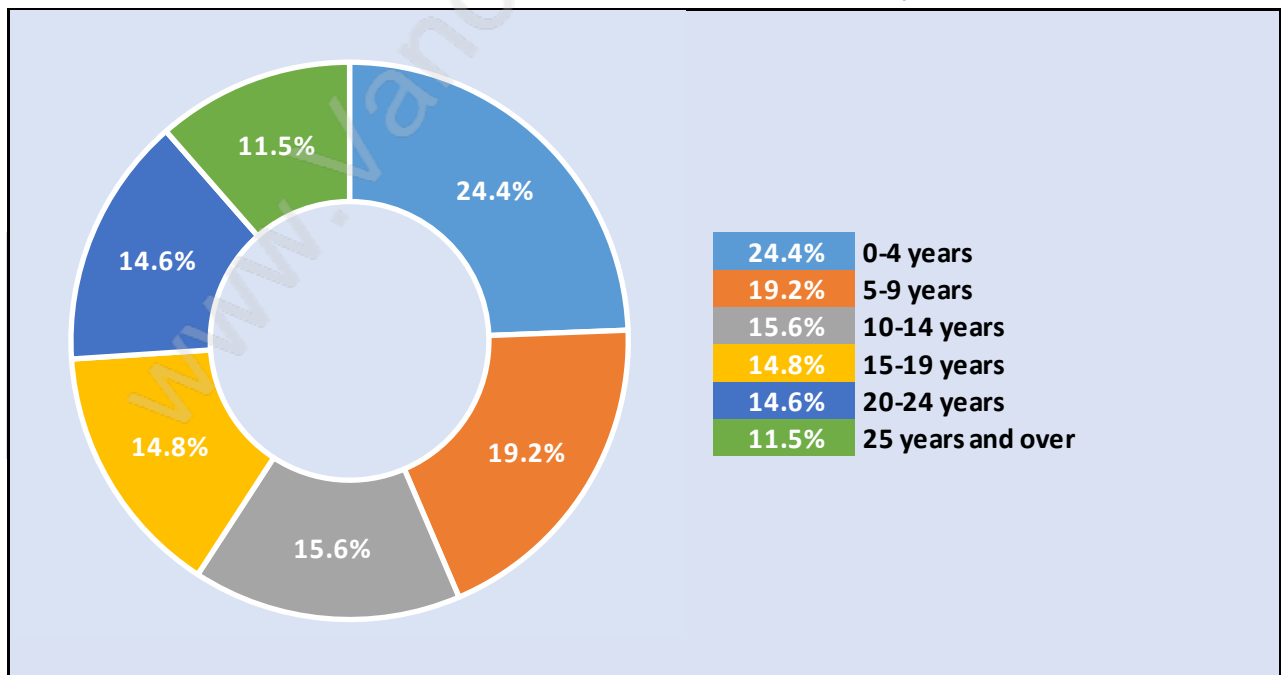

Burke Mountain

Population Trends in Burke Mountain

Population by Age in Burke Mountain

Population Age 15+ by Income Status in Burke Mountain

Total Population Age 15 - 4,220

Households by Income in Burke Mountain

Total Number of Households - 1,733 / Average Household Income - \$137,403

Families in Burke Mountain

Average Persons per Family - 3.5

Children at Home in Burke Mountain

Total Number of Children at Home - 1,950