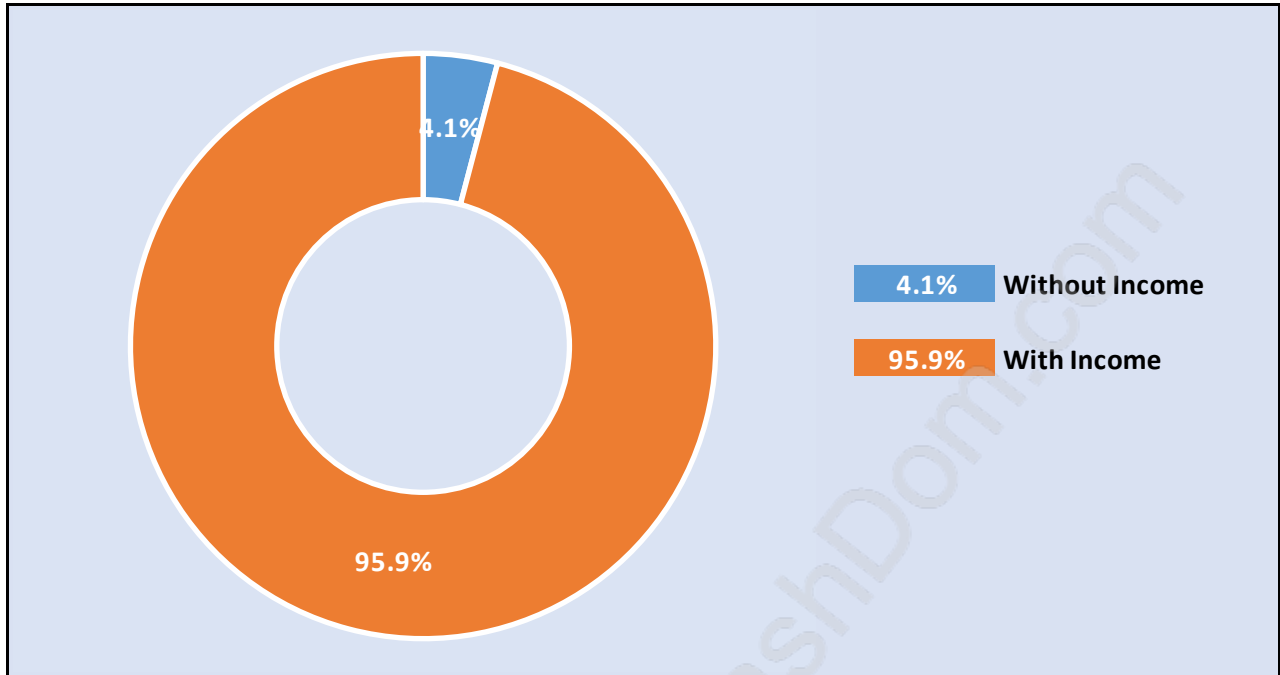

Burke Mountain

Population Trends in Burke Mountain

Population by Age in Burke Mountain

Population Age 15+ by Income Status in Burke Mountain

Total Population Age 15 - 4,220

Households by Income in Burke Mountain

Total Number of Households - 1,733 / Average Household Income - \$137,403

Families in Burke Mountain

Average Persons per Family - 3.5

Children at Home in Burke Mountain

Total Number of Children at Home - 1,950