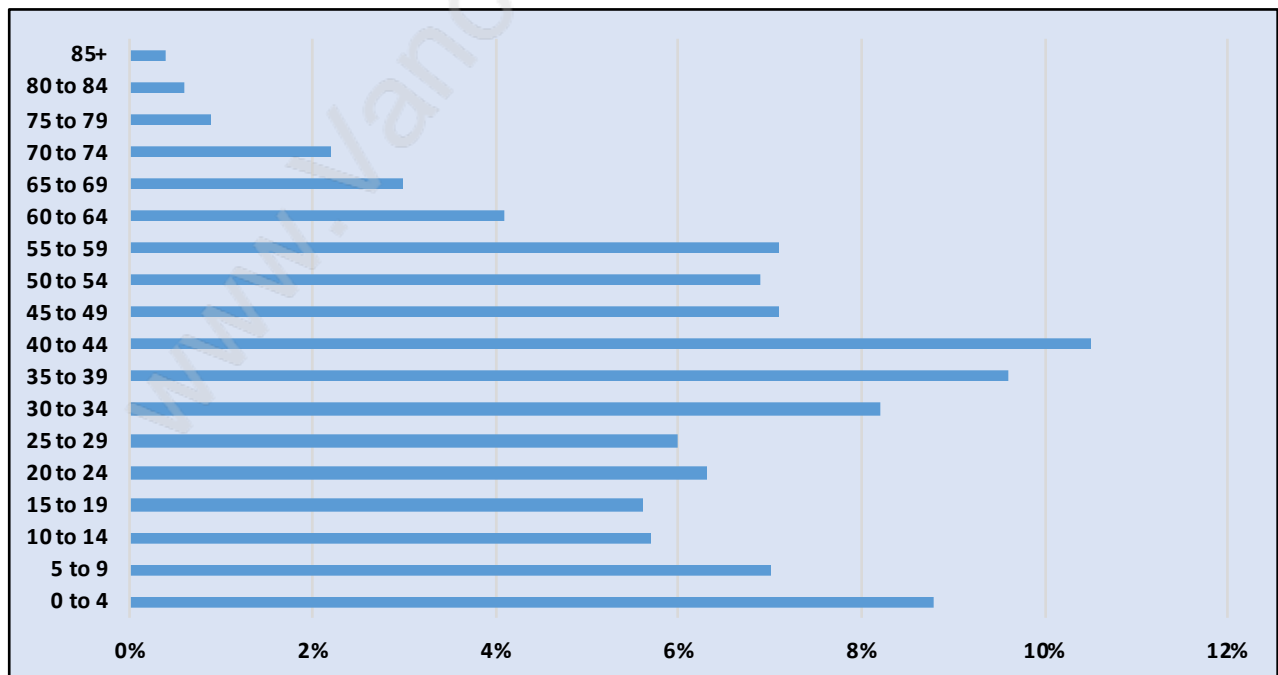

Burke Mountain

Population Trends in Burke Mountain

Population by Age in Burke Mountain

Population Age 15+ by Income Status in Burke Mountain

Total Population Age 15 - 4,220

Households by Income in Burke Mountain

Total Number of Households - 1,733 / Average Household Income - \$137,403

Families in Burke Mountain

Average Persons per Family - 3.5

Children at Home in Burke Mountain

Total Number of Children at Home - 1,950