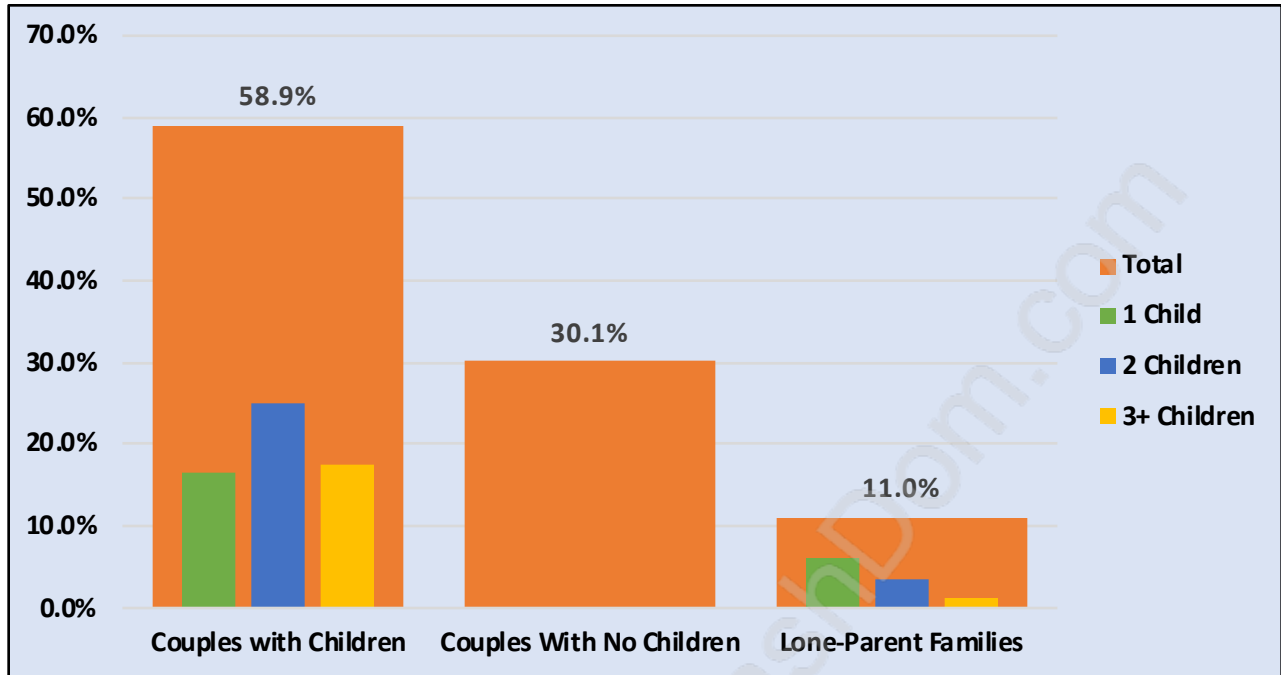

Family Structure in Burke Mountain

Total Number of Families - 1,500 / Average Persons per Family - 3.5