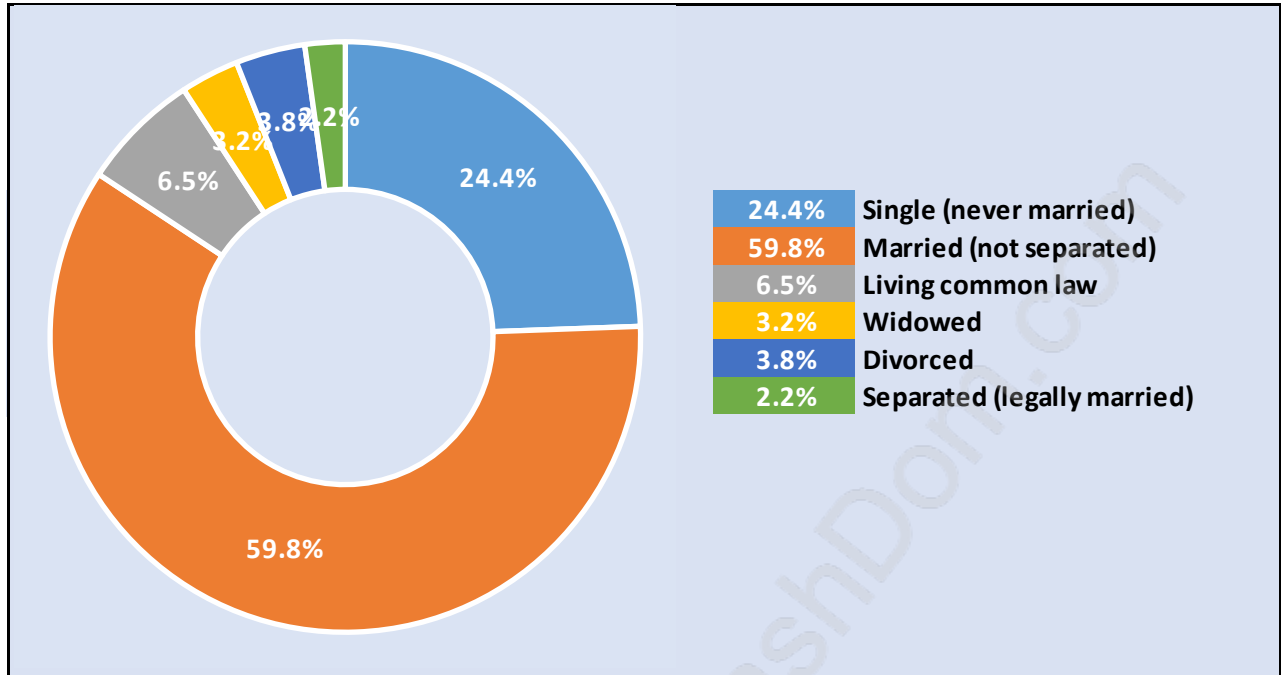

Burke Mountain

Population Trends in Burke Mountain

Population by Age in Burke Mountain

Population Age 15+ by Income Status in Burke Mountain

Total Population Age 15 - 4,220

Households by Income in Burke Mountain

Total Number of Households - 1,733 / Average Household Income - \$137,403

Families in Burke Mountain

Average Persons per Family - 3.5

Children at Home in Burke Mountain

Total Number of Children at Home - 1,950