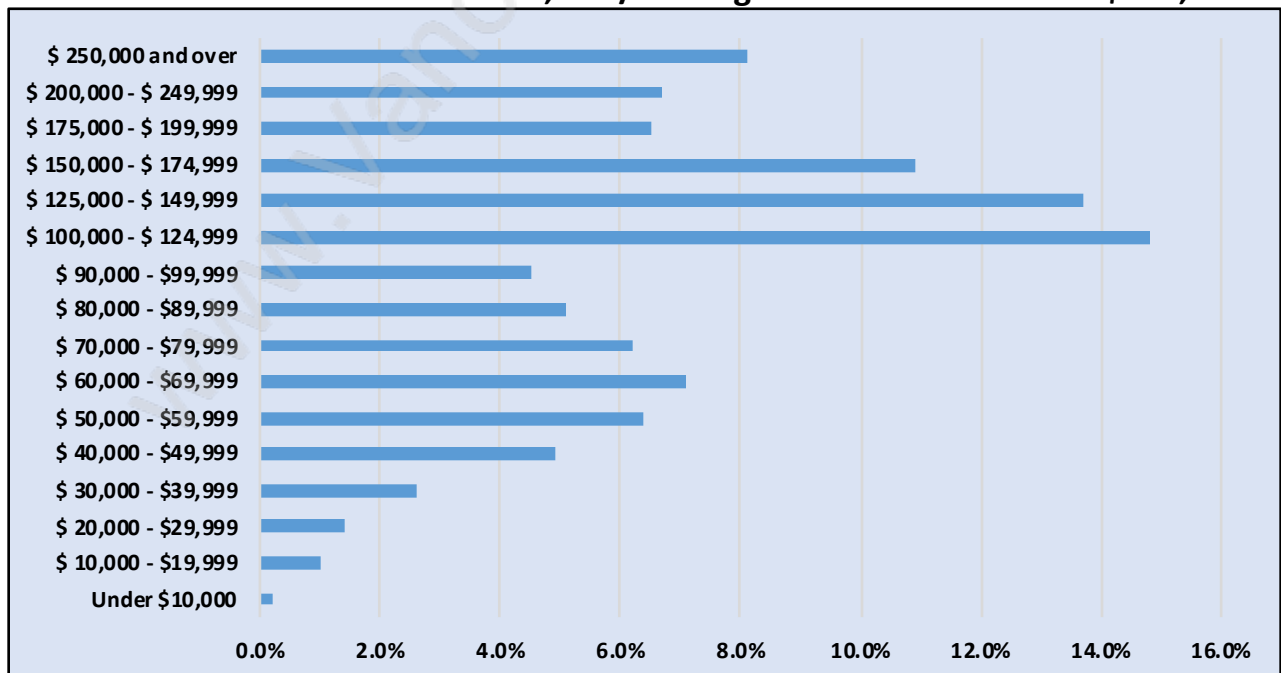

Burke Mountain

Population Trends in Burke Mountain

Population by Age in Burke Mountain

Population Age 15+ by Income Status in Burke Mountain

Total Population Age 15 - 4,220

Households by Income in Burke Mountain

Total Number of Households - 1,733 / Average Household Income - \$137,403

Families in Burke Mountain

Average Persons per Family - 3.5

Children at Home in Burke Mountain

Total Number of Children at Home - 1,950