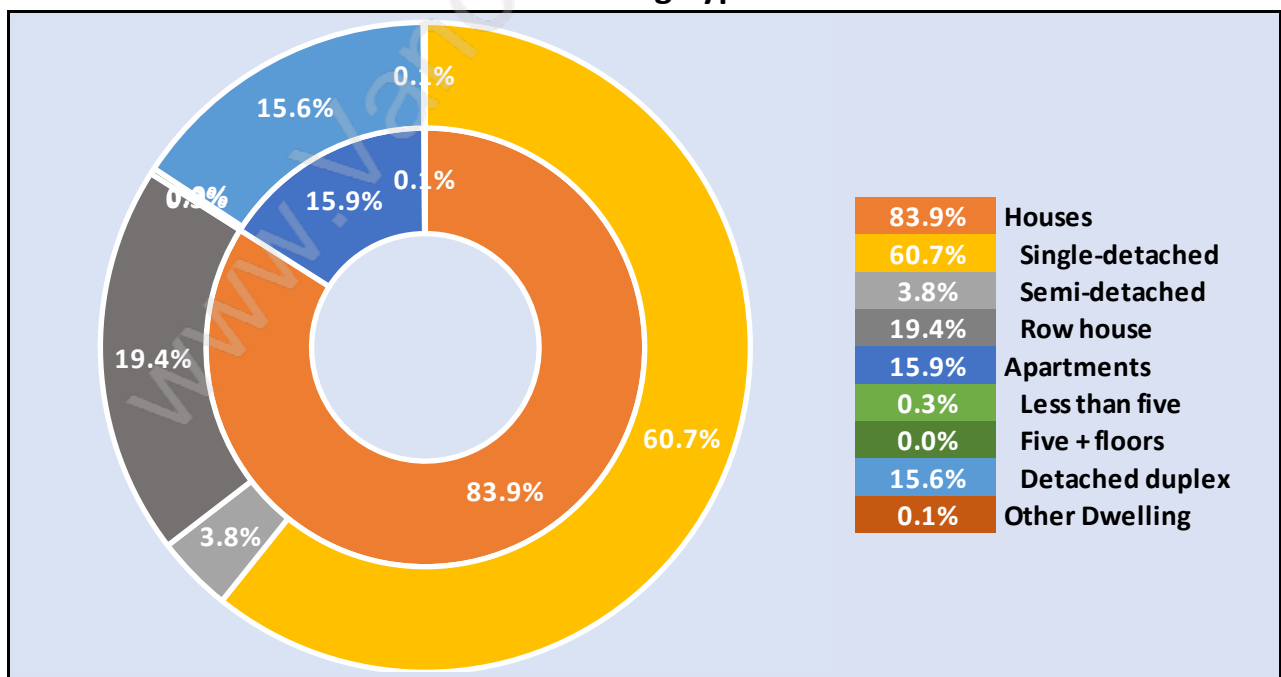

Population Age 15+ in Burke Mountain

Labour Force by Occupation in Burke Mountain

Labour Force Participation in Burke Mountain

Travel To Work in (from) Burke Mountain

Occupied Dwellings by Structure Type in Burke Mountain

Dominant Bulding Type - Houses

Private Dwellings by Period of Construction in Burke Mountain

Dominant Period of Construction - After 2011

Population by Religion in Burke Mountain

Population by Home Languages in Burke Mountain