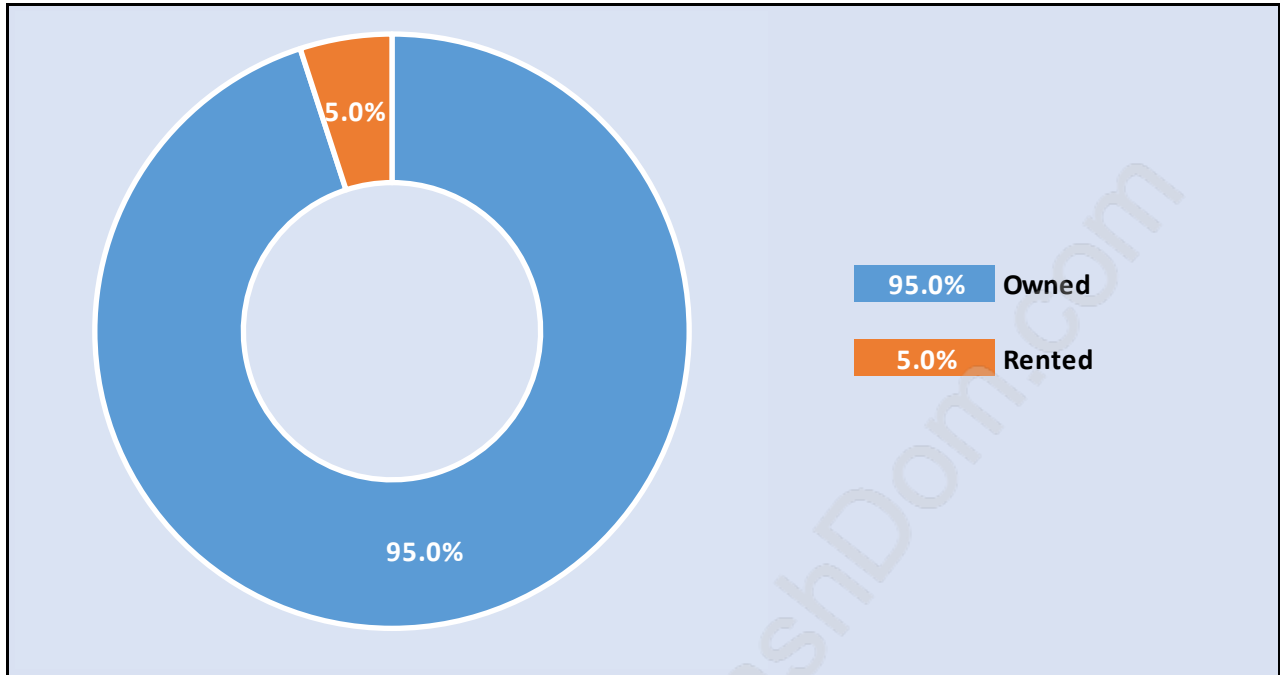

Family Structure in Burke Mountain

Total Number of Families - 1,500 / Average Persons per Family - 3.5

Households by Household Size in Burke Mountain

Total Number of Households - 1,733

Dwellings in Burke Mountain

Population Age 15+ in Burke Mountain

Labour Force by Occupation in Burke Mountain

Labour Force Participation in Burke Mountain

Travel To Work in (from) Burke Mountain

Occupied Dwellings by Structure Type in Burke Mountain