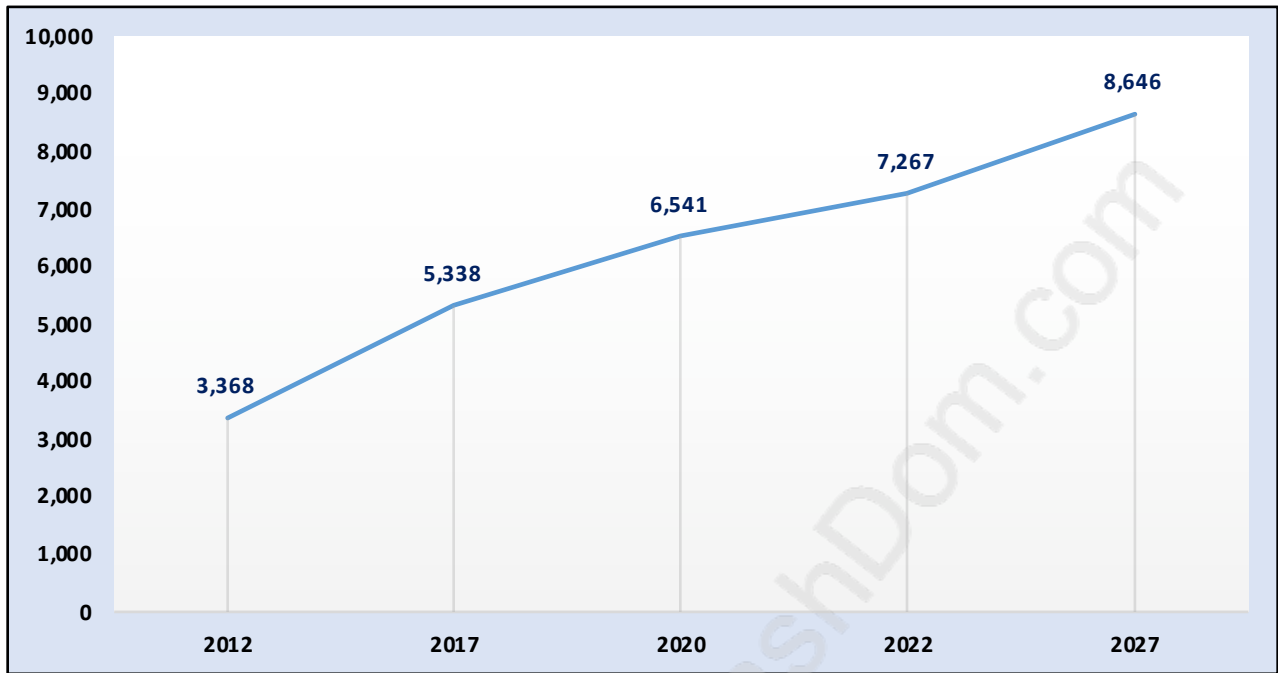

Burke Mountain

Population Trends in Burke Mountain

Population by Age in Burke Mountain

Population Age 15+ by Income Status in Burke Mountain

Total Population Age 15 - 4,220

Households by Income in Burke Mountain