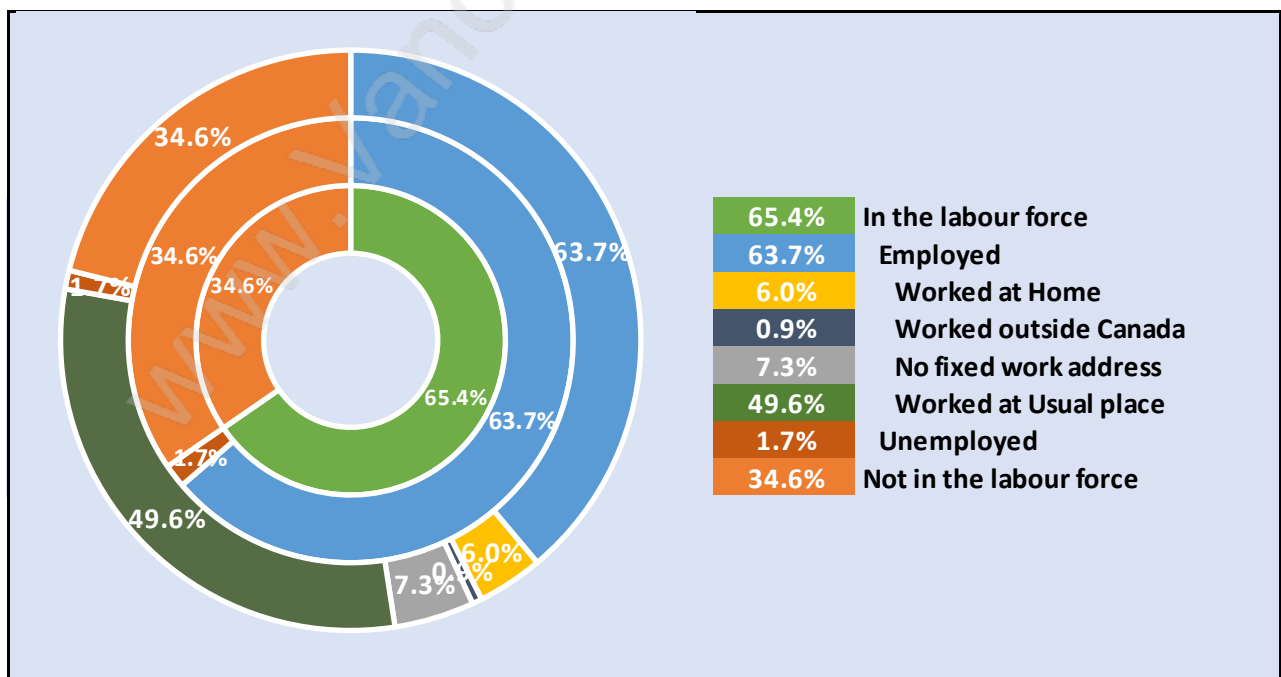

Family Structure in Burke Mountain

Total Number of Families - 1,500 / Average Persons per Family - 3.5

Households by Household Size in Burke Mountain

Total Number of Households - 1,733

Dwellings in Burke Mountain

Population Age 15+ in Burke Mountain

Labour Force by Occupation in Burke Mountain

Labour Force Participation in Burke Mountain

Travel To Work in (from) Burke Mountain

Occupied Dwellings by Structure Type in Burke Mountain