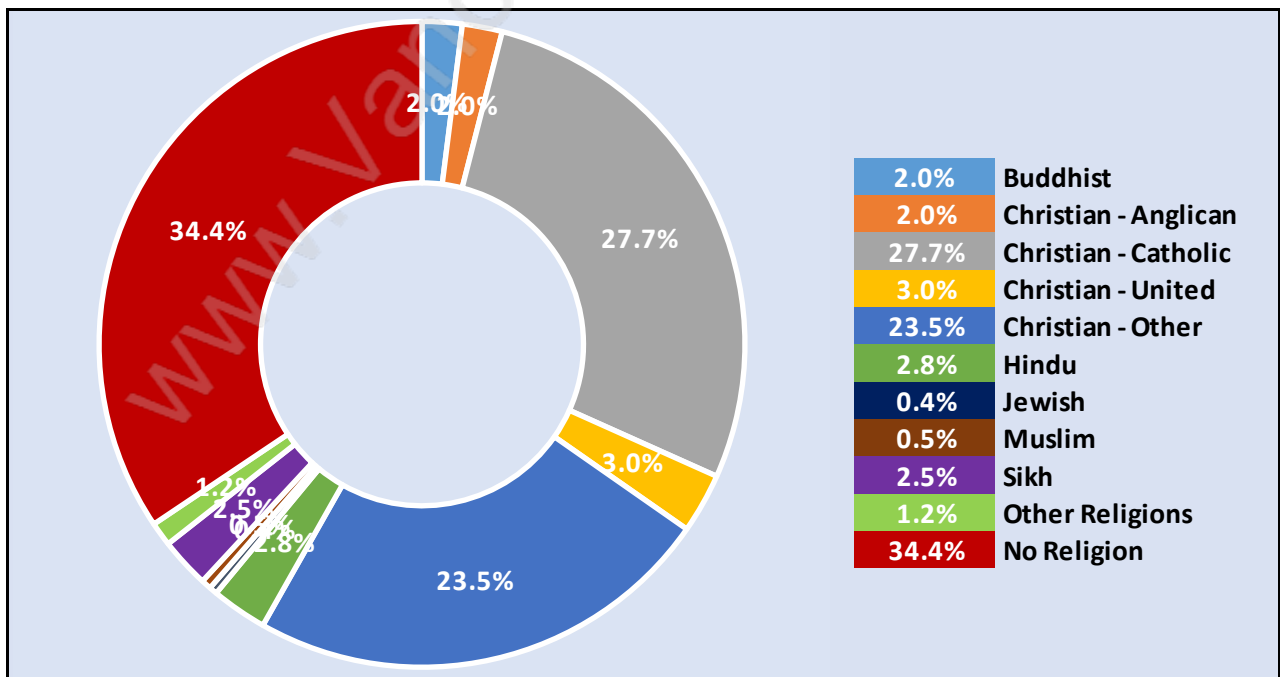

Dominant Bulding Type - Houses

Private Dwellings by Period of Construction in Burke Mountain

Dominant Period of Construction - After 2011

Population by Religion in Burke Mountain

Population by Home Languages in Burke Mountain