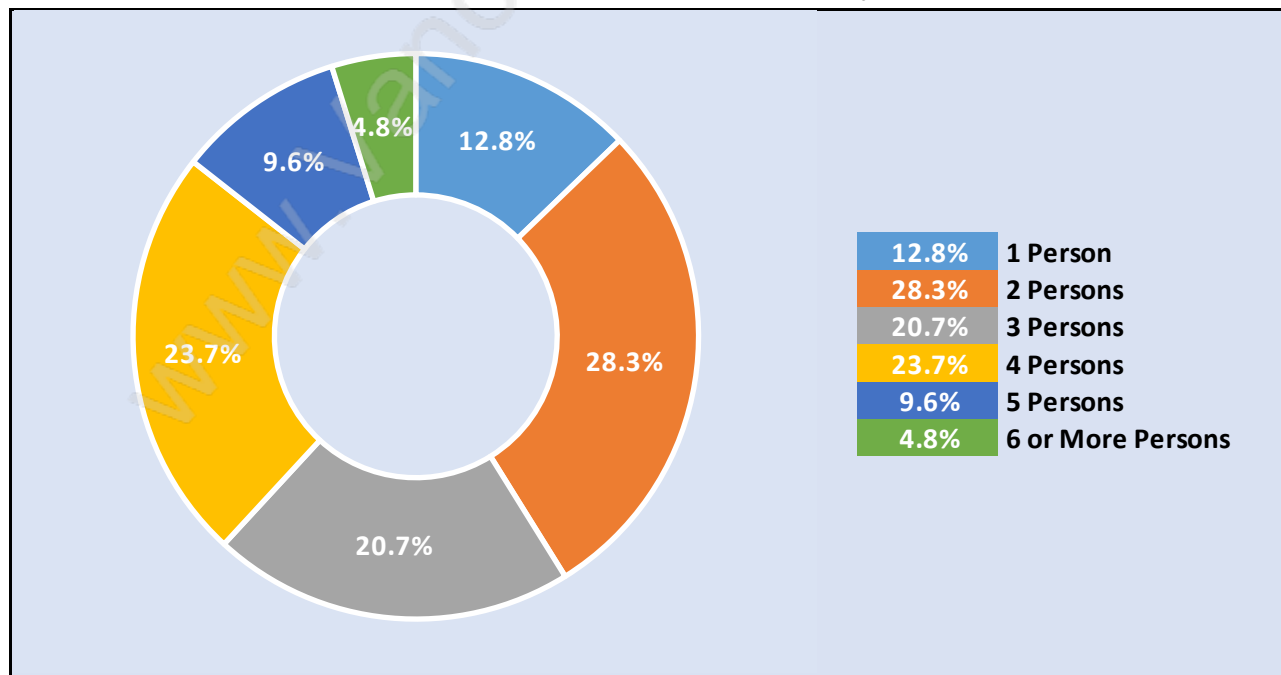

Households by Household Size in Burke Mountain

Total Number of Households - 1,733