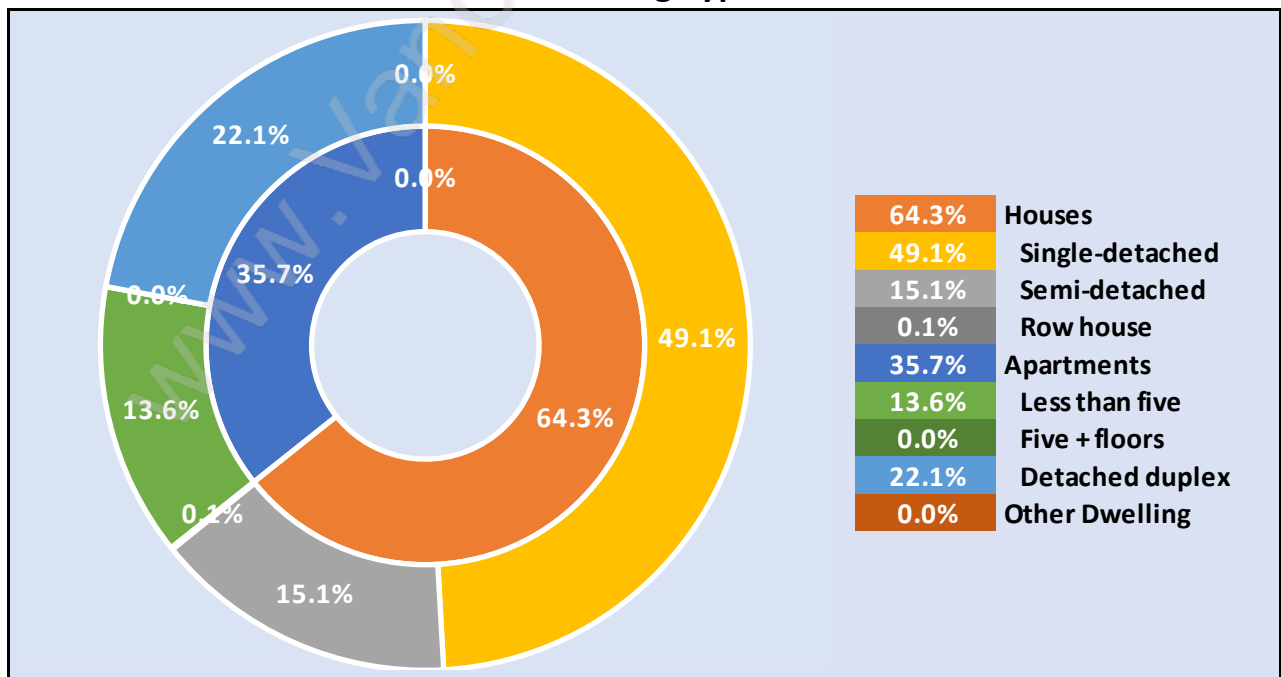

Burnaby Lake

Population Trends in Burnaby Lake

Population by Age in Burnaby Lake

Population Age 15+ by Income Status in Burnaby Lake

Total Population Age 15 - 4,495

Households by Income in Burnaby Lake

Total Number of Households - 1,670 / Average Household Income - \$123,325

Families in Burnaby Lake

Average Persons per Family - 3.4

Children at Home in Burnaby Lake

Total Number of Children at Home - 1,761

Family Structure in Burnaby Lake

Total Number of Families - 1,357 / Average Persons per Family - 3.4

Households by Household Size in Burnaby Lake

Total Number of Households - 1,670

Dwellings in Burnaby Lake

Population Age 15+ in Burnaby Lake

Labour Force by Occupation in Burnaby Lake

Labour Force Participation in Burnaby Lake

Travel To Work in (from) Burnaby Lake

Occupied Dwellings by Structure Type in Burnaby Lake

Dominant Bulding Type - Houses

Private Dwellings by Period of Construction in Burnaby Lake

Dominant Period of Construction - 1961-1980