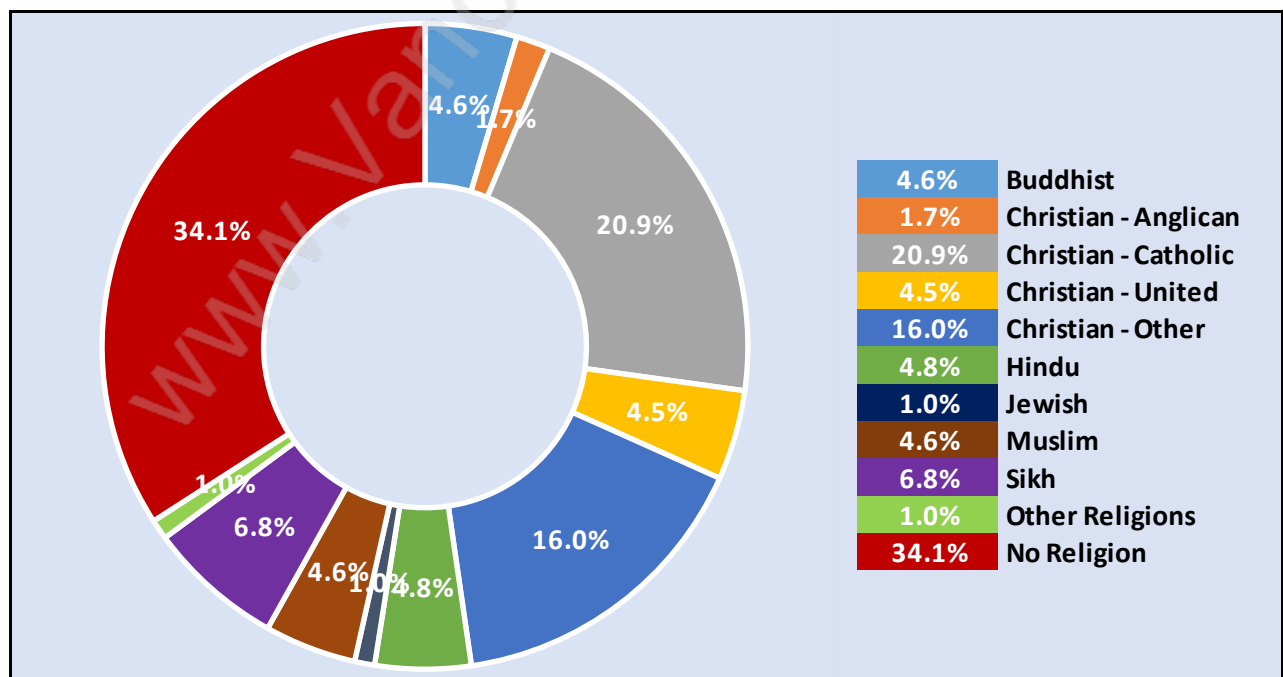

Population by Religion in Burnaby Lake