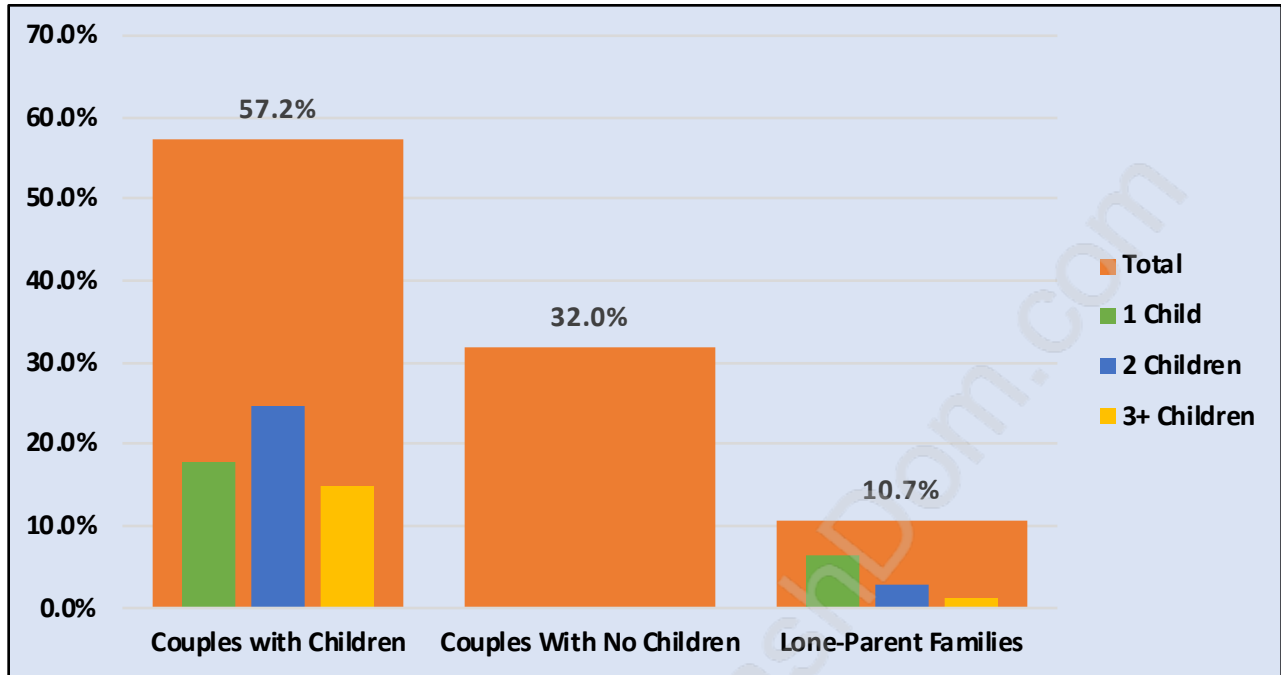

Burnaby Lake

Population Trends in Burnaby Lake

Population by Age in Burnaby Lake

Population Age 15+ by Income Status in Burnaby Lake

Total Population Age 15 - 4,495

Households by Income in Burnaby Lake

Total Number of Households - 1,670 / Average Household Income - \$123,325

Families in Burnaby Lake

Average Persons per Family - 3.4

Children at Home in Burnaby Lake

Total Number of Children at Home - 1,761

Family Structure in Burnaby Lake

Total Number of Families - 1,357 / Average Persons per Family - 3.4