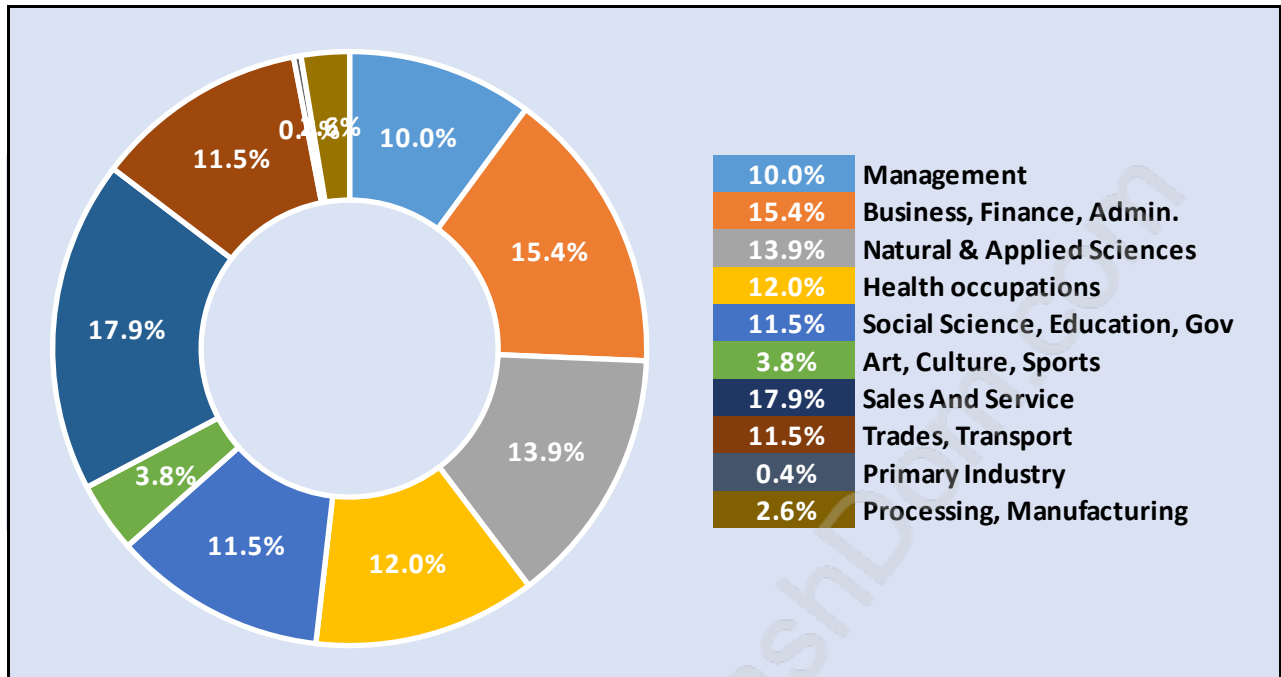

Labour Force by Occupation in Burnaby Lake