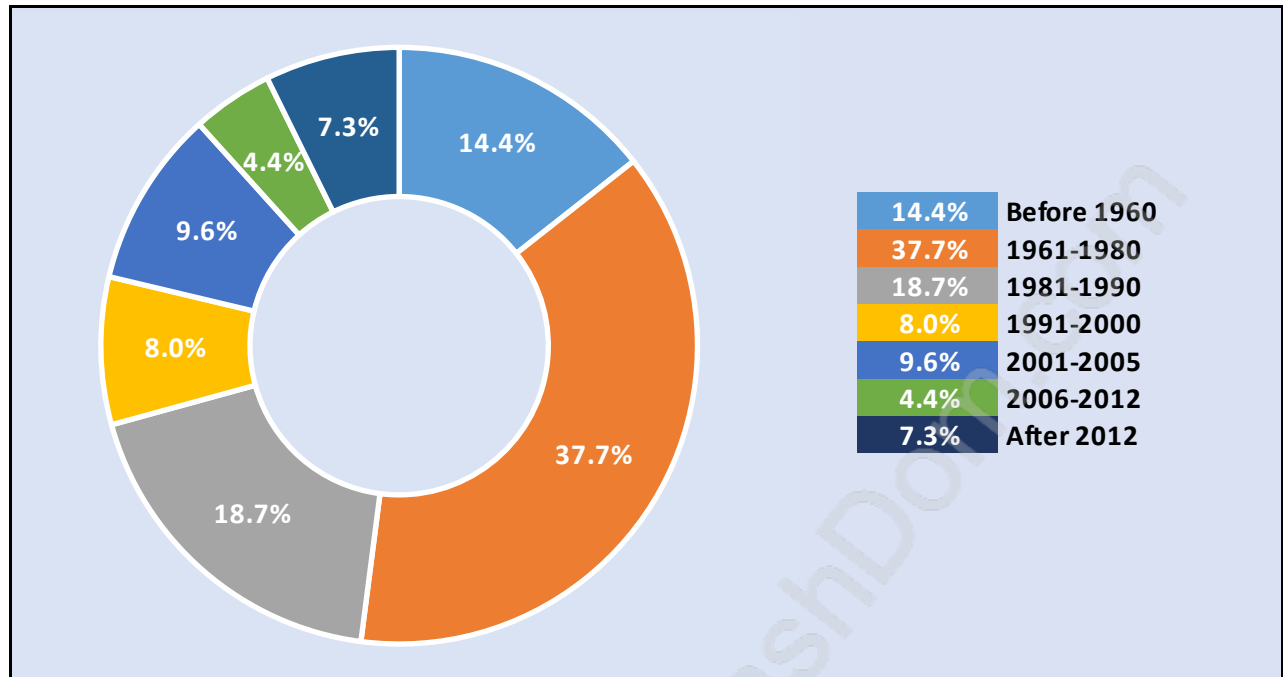

Burnaby Lake

Population Trends in Burnaby Lake

Population by Age in Burnaby Lake

Population Age 15+ by Income Status in Burnaby Lake

Total Population Age 15 - 4,495

Households by Income in Burnaby Lake

Total Number of Households - 1,670 / Average Household Income - \$123,325

Travel To Work in (from) Burnaby Lake

Occupied Dwellings by Structure Type in Burnaby Lake

Dominant Bulding Type - Houses

Private Dwellings by Period of Construction in Burnaby Lake

Dominant Period of Construction - 1961-1980