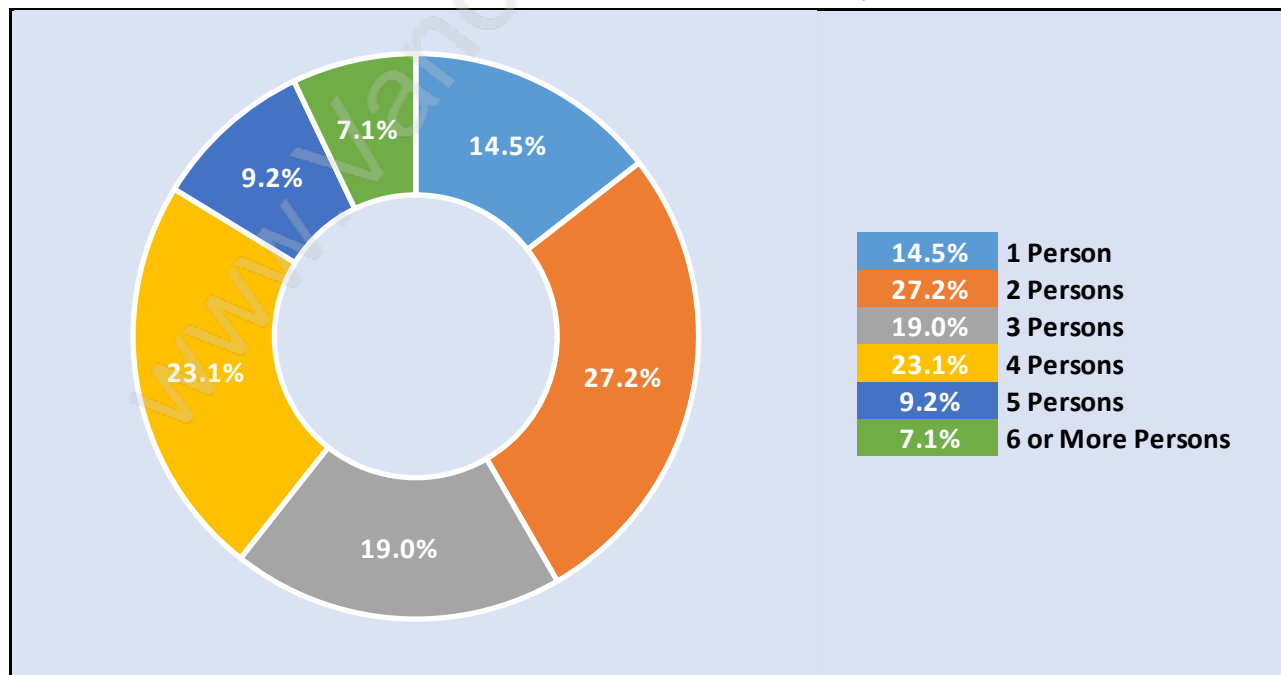

Households by Household Size in Burnaby Lake

Total Number of Households - 1,670