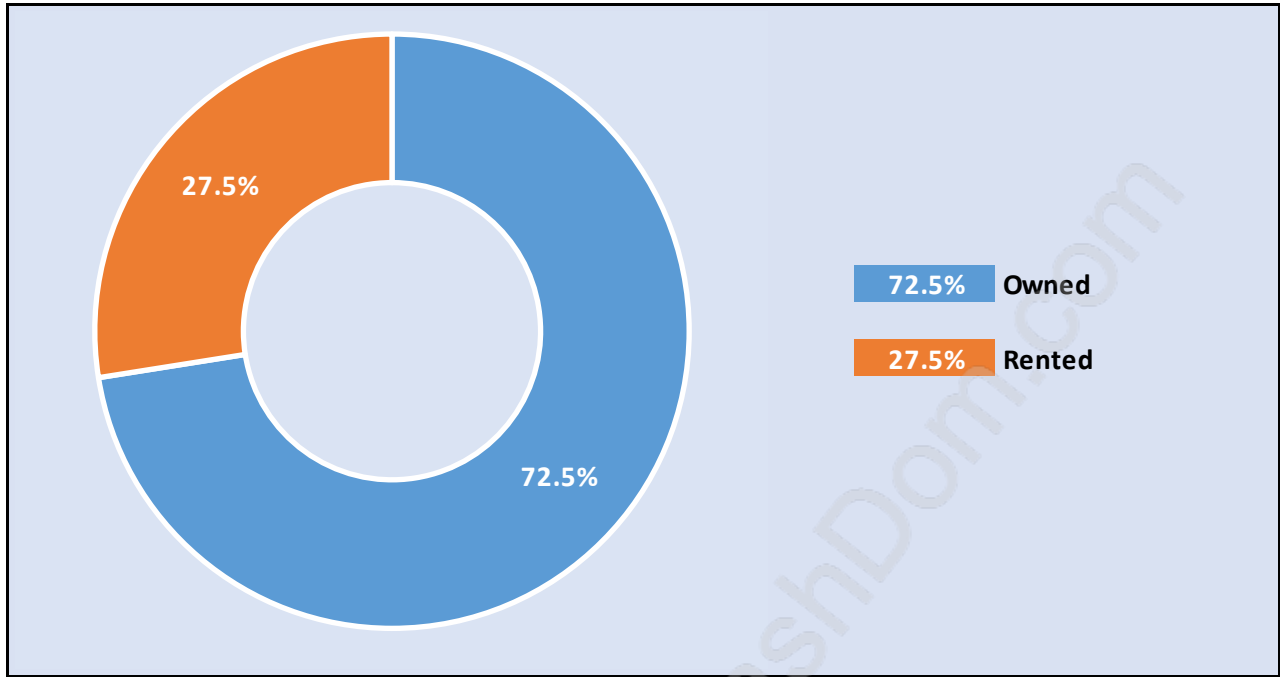

Dwellings in Burnaby Lake