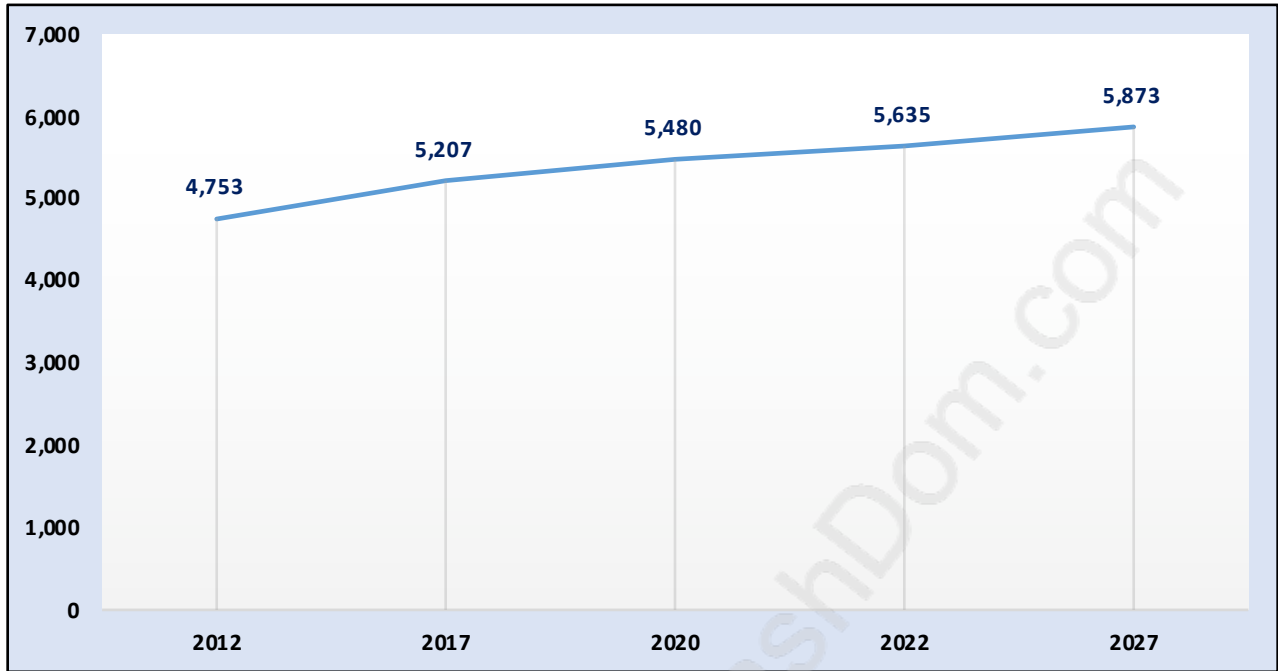

Burnaby Lake

Population Trends in Burnaby Lake

Population by Age in Burnaby Lake

Population Age 15+ by Income Status in Burnaby Lake

Total Population Age 15 - 4,495

Households by Income in Burnaby Lake

Total Number of Households - 1,670 / Average Household Income - \$123,325

Families in Burnaby Lake

Average Persons per Family - 3.4

Children at Home in Burnaby Lake

Total Number of Children at Home - 1,761

Family Structure in Burnaby Lake

Total Number of Families - 1,357 / Average Persons per Family - 3.4