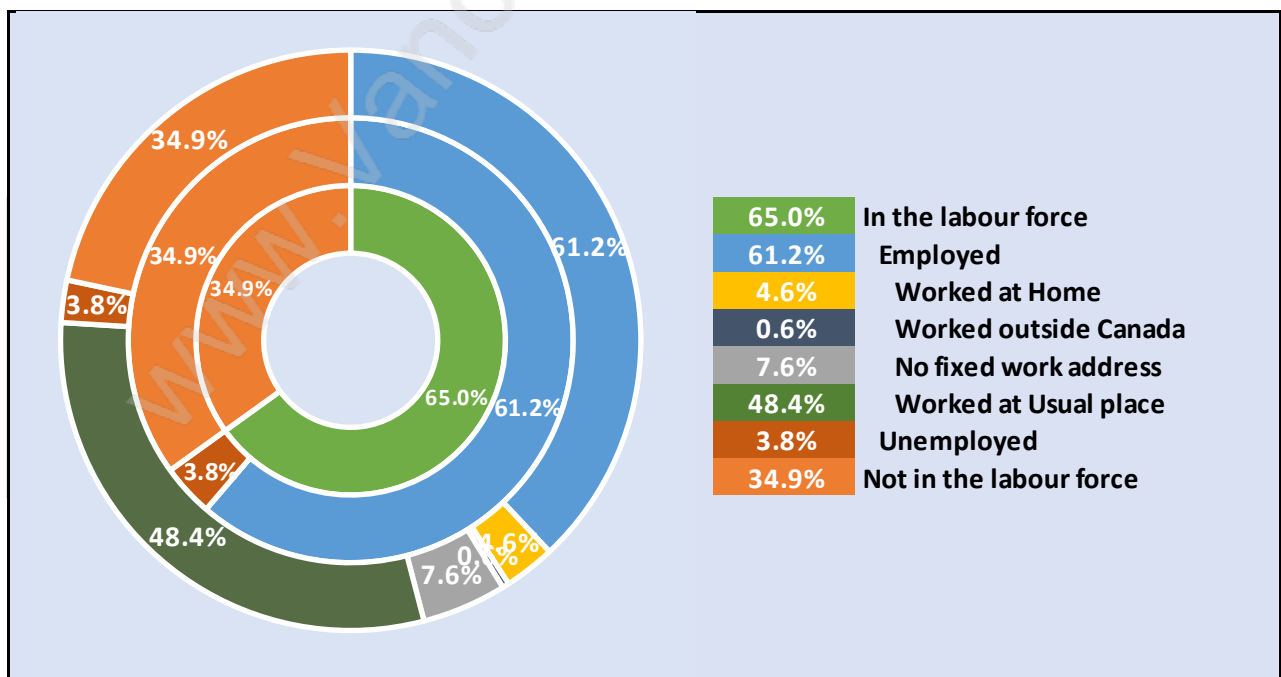

Burnaby Lake

Population Trends in Burnaby Lake

Population by Age in Burnaby Lake

Population Age 15+ by Income Status in Burnaby Lake

Total Population Age 15 - 4,495

Households by Income in Burnaby Lake

Total Number of Households - 1,670 / Average Household Income - \$123,325

Households by Household Size in Burnaby Lake

Total Number of Households - 1,670

Dwellings in Burnaby Lake

Population Age 15+ in Burnaby Lake

Labour Force by Occupation in Burnaby Lake

Labour Force Participation in Burnaby Lake