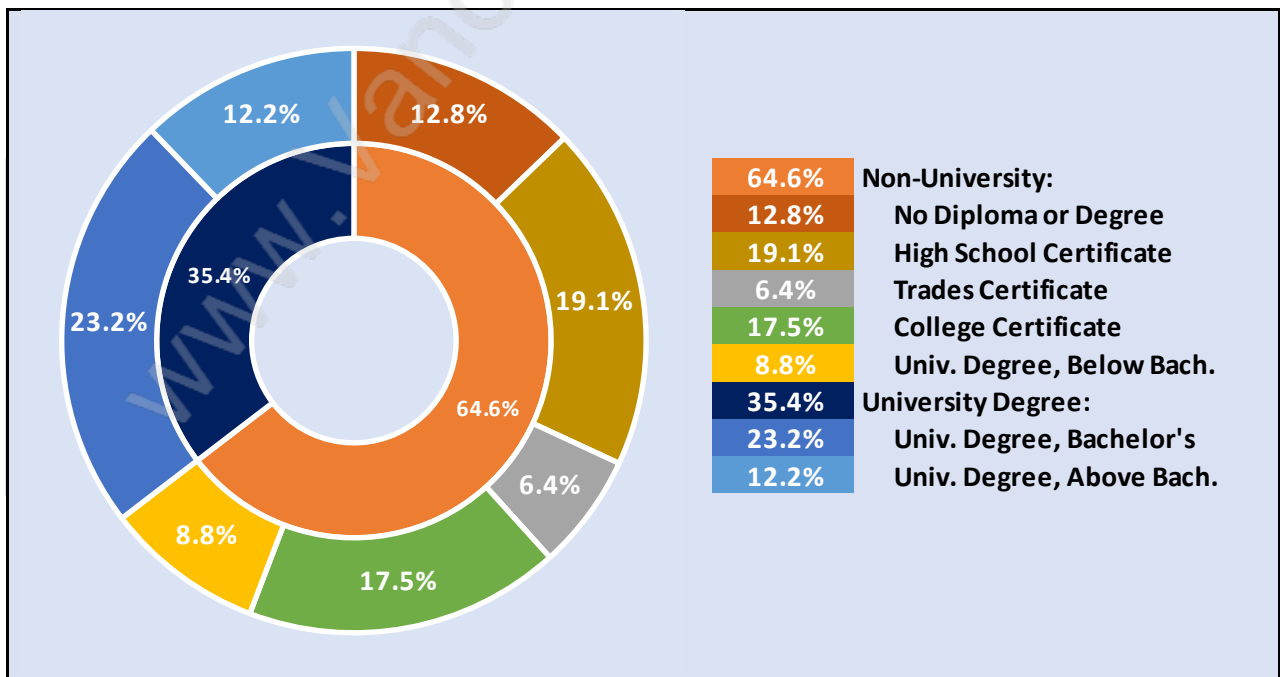

Burnaby Lake

Population Trends in Burnaby Lake

Population by Age in Burnaby Lake

Population Age 15+ by Income Status in Burnaby Lake

Total Population Age 15 - 4,495

Households by Income in Burnaby Lake

Total Number of Households - 1,670 / Average Household Income - \$123,325

Households by Household Size in Burnaby Lake

Total Number of Households - 1,670

Dwellings in Burnaby Lake

Population Age 15+ in Burnaby Lake

Labour Force by Occupation in Burnaby Lake

Labour Force Participation in Burnaby Lake