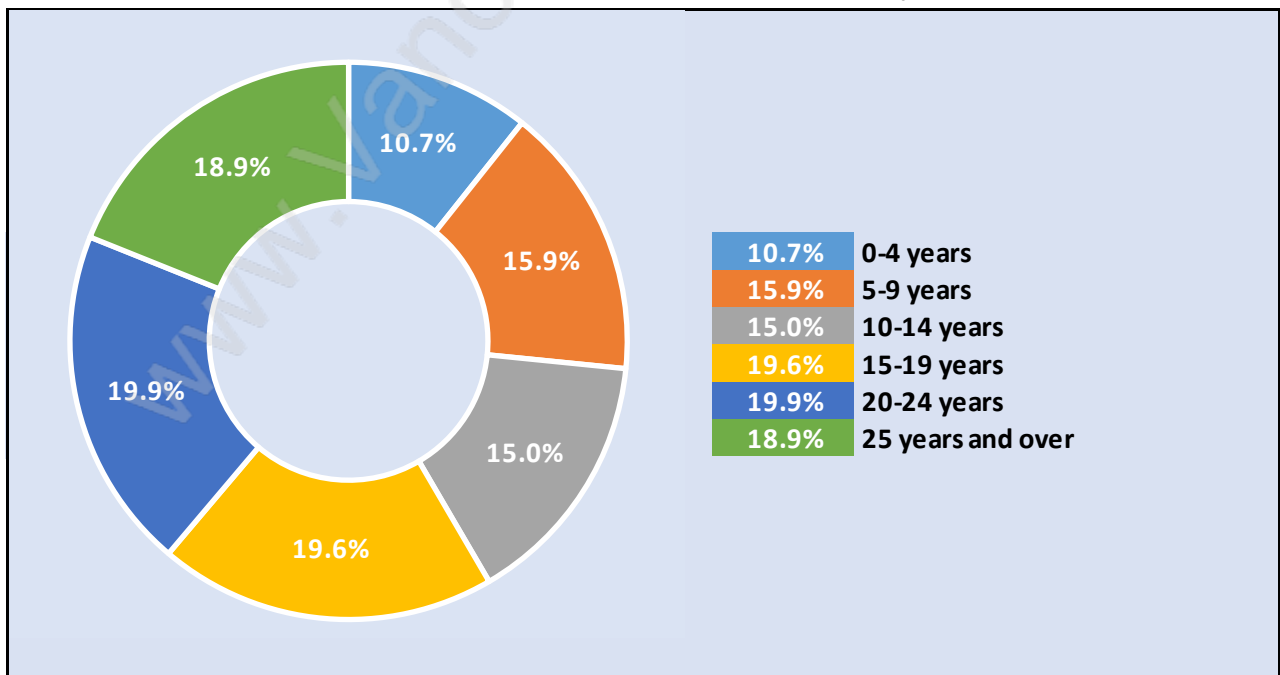

Burnaby Lake

Population Trends in Burnaby Lake

Population by Age in Burnaby Lake

Population Age 15+ by Income Status in Burnaby Lake

Total Population Age 15 - 4,495

Households by Income in Burnaby Lake

Total Number of Households - 1,670 / Average Household Income - \$123,325

Families in Burnaby Lake

Average Persons per Family - 3.4

Children at Home in Burnaby Lake

Total Number of Children at Home - 1,761

Family Structure in Burnaby Lake

Total Number of Families - 1,357 / Average Persons per Family - 3.4