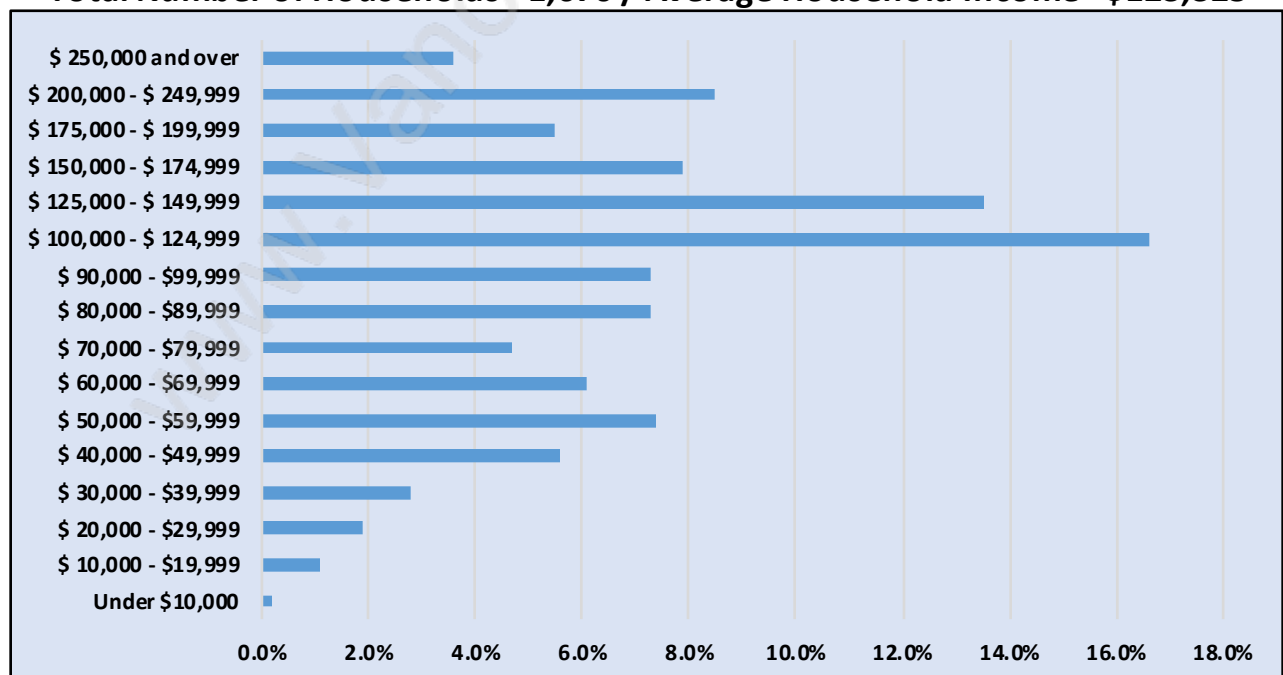

Burnaby Lake

Population Trends in Burnaby Lake

Population by Age in Burnaby Lake

Population Age 15+ by Income Status in Burnaby Lake

Total Population Age 15 - 4,495

Households by Income in Burnaby Lake

Total Number of Households - 1,670 / Average Household Income - \$123,325

Families in Burnaby Lake

Average Persons per Family - 3.4

Children at Home in Burnaby Lake

Total Number of Children at Home - 1,761

Family Structure in Burnaby Lake

Total Number of Families - 1,357 / Average Persons per Family - 3.4