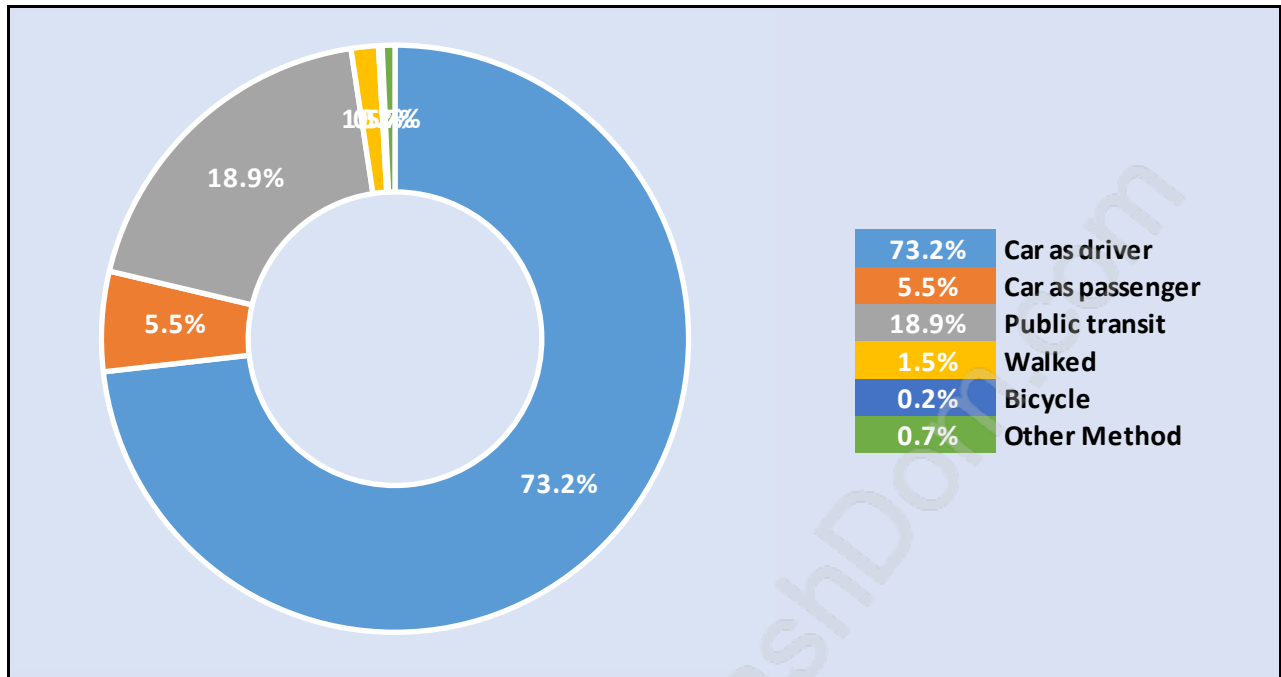

Travel To Work in (from) Burnaby Lake