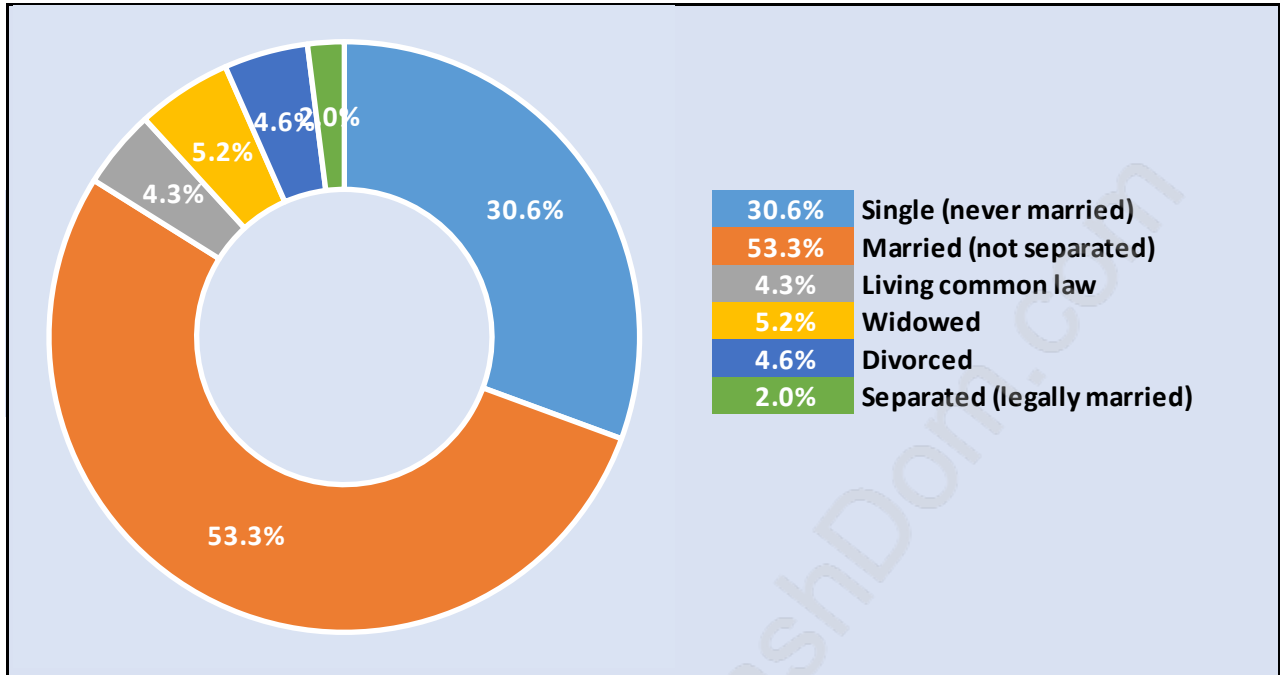

Burnaby Lake

Population Trends in Burnaby Lake

Population by Age in Burnaby Lake

Population Age 15+ by Income Status in Burnaby Lake

Total Population Age 15 - 4,495

Households by Income in Burnaby Lake

Total Number of Households - 1,670 / Average Household Income - \$123,325

Families in Burnaby Lake

Average Persons per Family - 3.4

Children at Home in Burnaby Lake

Total Number of Children at Home - 1,761

Family Structure in Burnaby Lake

Total Number of Families - 1,357 / Average Persons per Family - 3.4