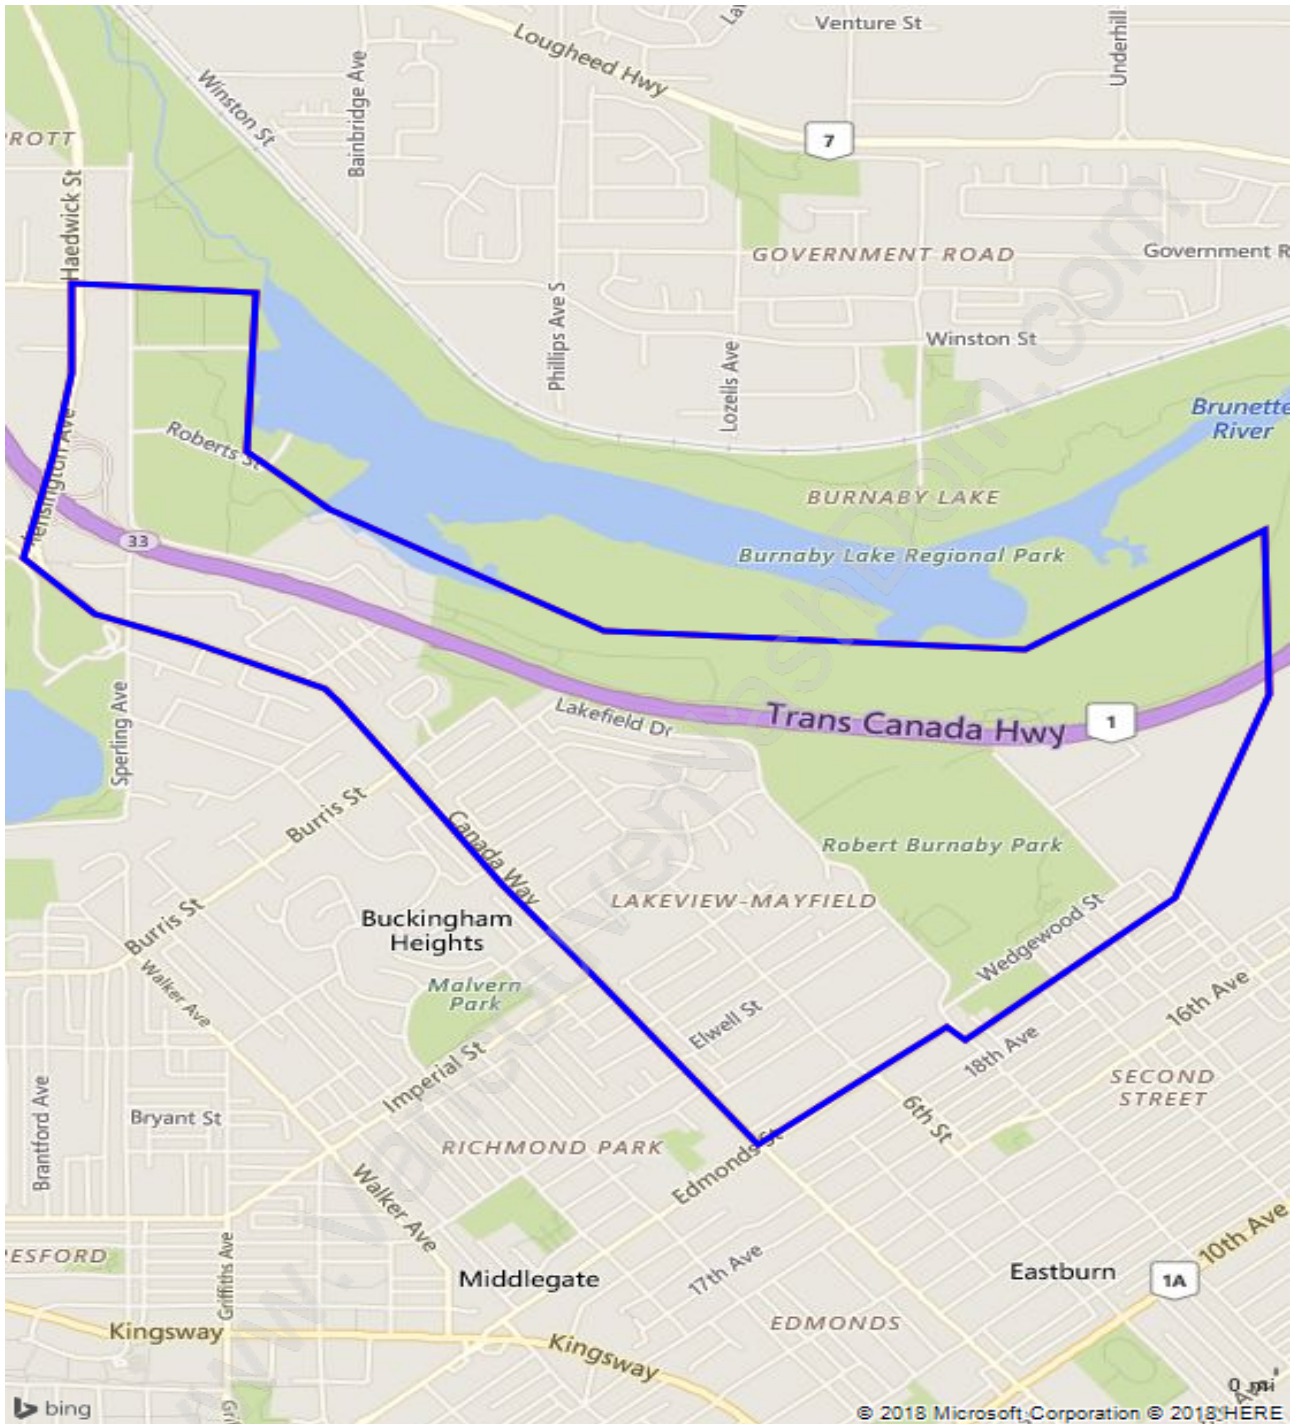

Burnaby Lake

Population Trends in Burnaby Lake

Population by Age in Burnaby Lake

Population Age 15+ by Income Status in Burnaby Lake

Total Population Age 15 - 4,495

Households by Income in Burnaby Lake

Total Number of Households - 1,670 / Average Household Income - \$123,325

Families in Burnaby Lake

Average Persons per Family - 3.4

Children at Home in Burnaby Lake

Total Number of Children at Home - 1,761

Family Structure in Burnaby Lake

Total Number of Families - 1,357 / Average Persons per Family - 3.4