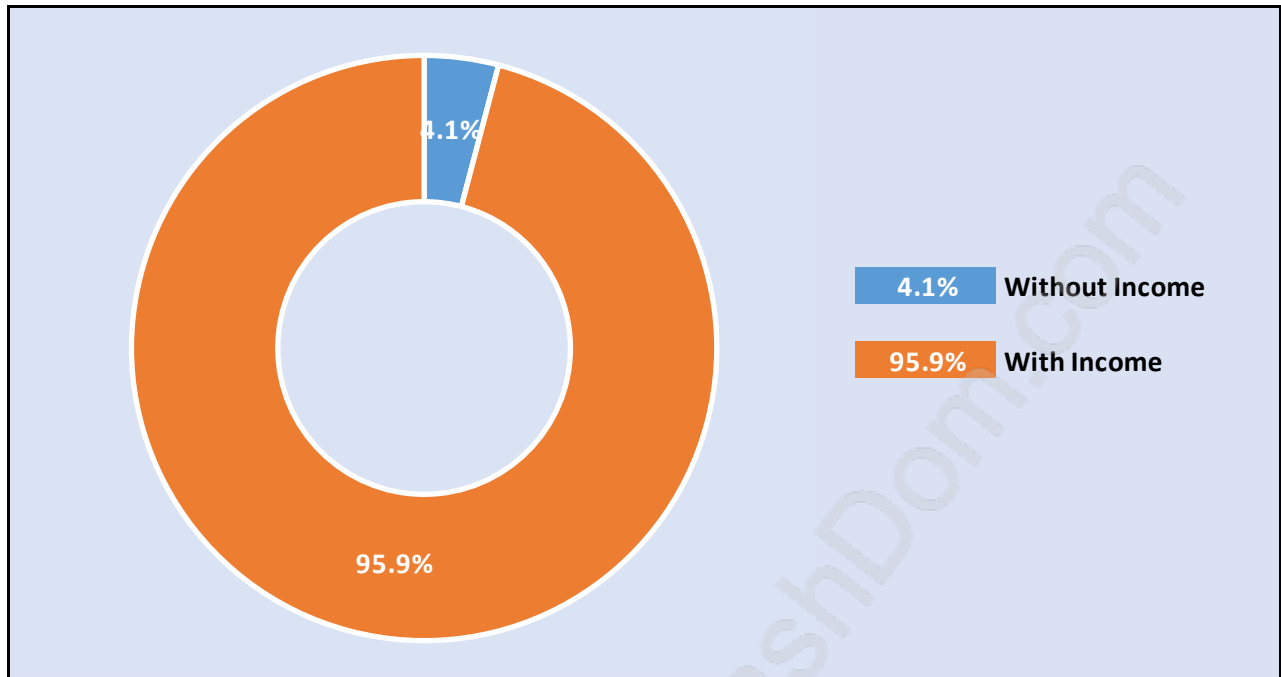

Burnaby Lake

Population Trends in Burnaby Lake

Population by Age in Burnaby Lake

Population Age 15+ by Income Status in Burnaby Lake

Total Population Age 15 - 4,495

Households by Income in Burnaby Lake

Total Number of Households - 1,670 / Average Household Income - \$123,325

Families in Burnaby Lake

Average Persons per Family - 3.4

Children at Home in Burnaby Lake

Total Number of Children at Home - 1,761

Family Structure in Burnaby Lake

Total Number of Families - 1,357 / Average Persons per Family - 3.4