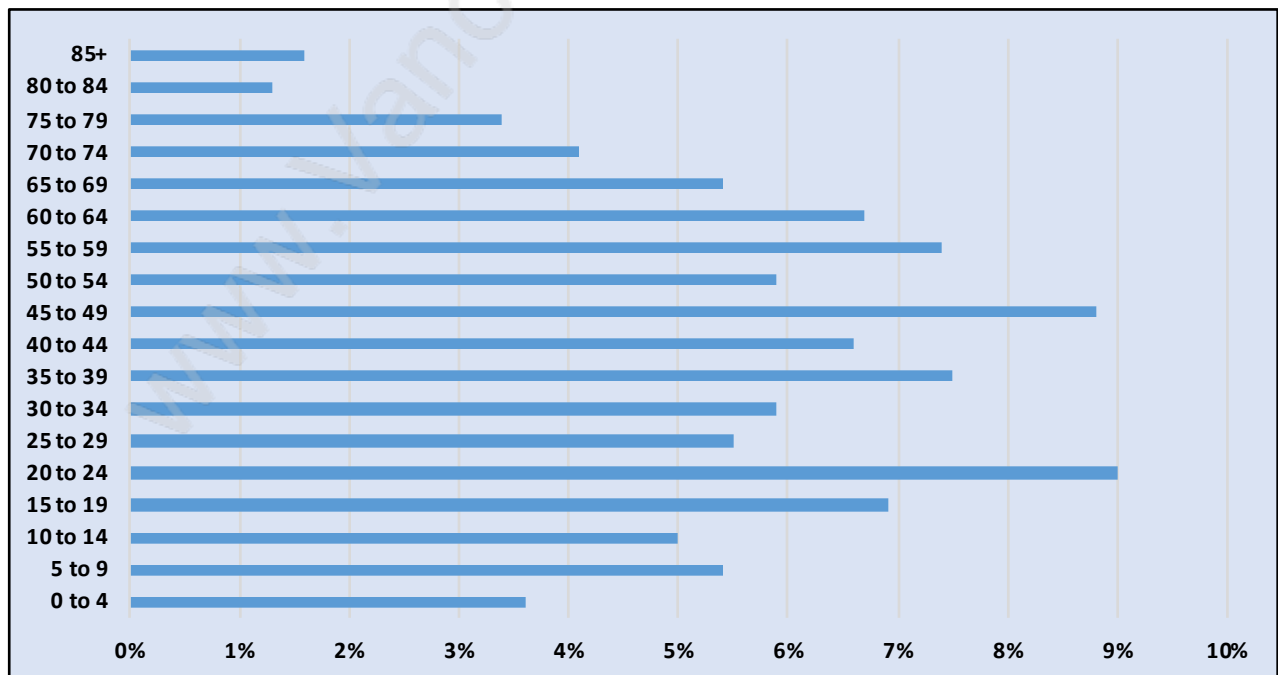

Burnaby Lake

Population Trends in Burnaby Lake

Population by Age in Burnaby Lake

Population Age 15+ by Income Status in Burnaby Lake

Total Population Age 15 - 4,495

Households by Income in Burnaby Lake

Total Number of Households - 1,670 / Average Household Income - \$123,325

Families in Burnaby Lake

Average Persons per Family - 3.4

Children at Home in Burnaby Lake

Total Number of Children at Home - 1,761

Family Structure in Burnaby Lake

Total Number of Families - 1,357 / Average Persons per Family - 3.4