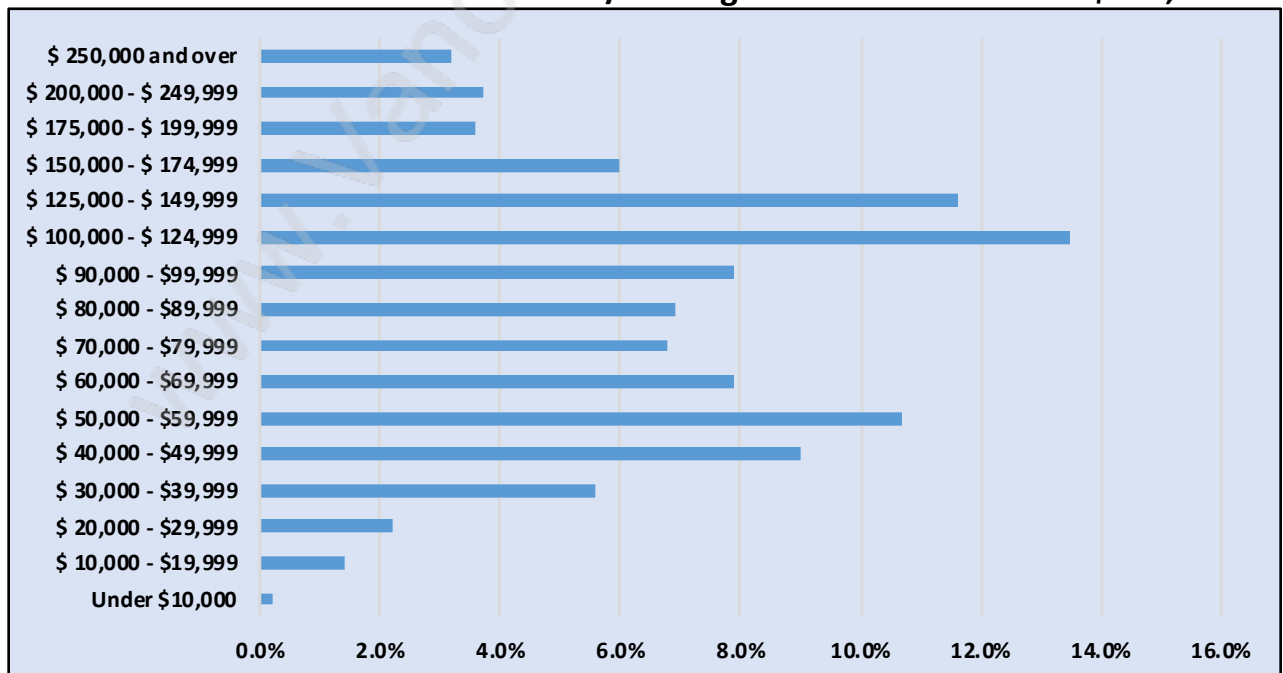

Households by Income in Calverhall

Total Number of Households - 883 / Average Household Income - $105,060