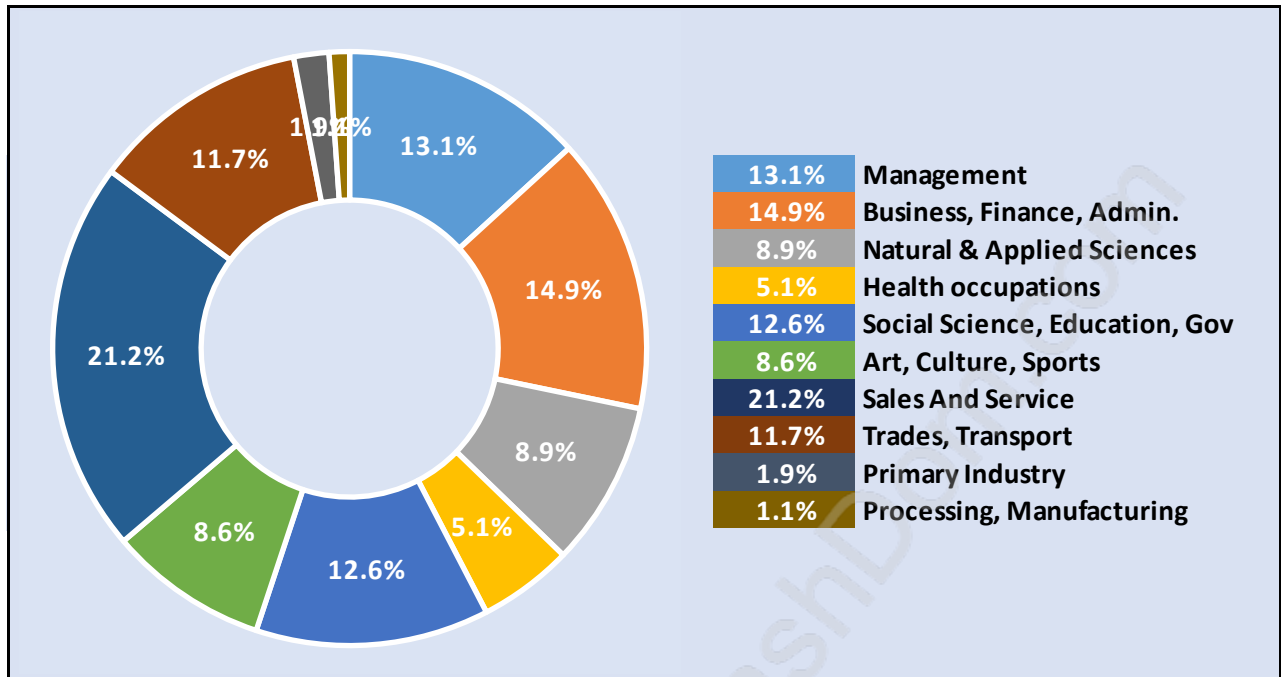

Labour Force by Occupation in Calverhall