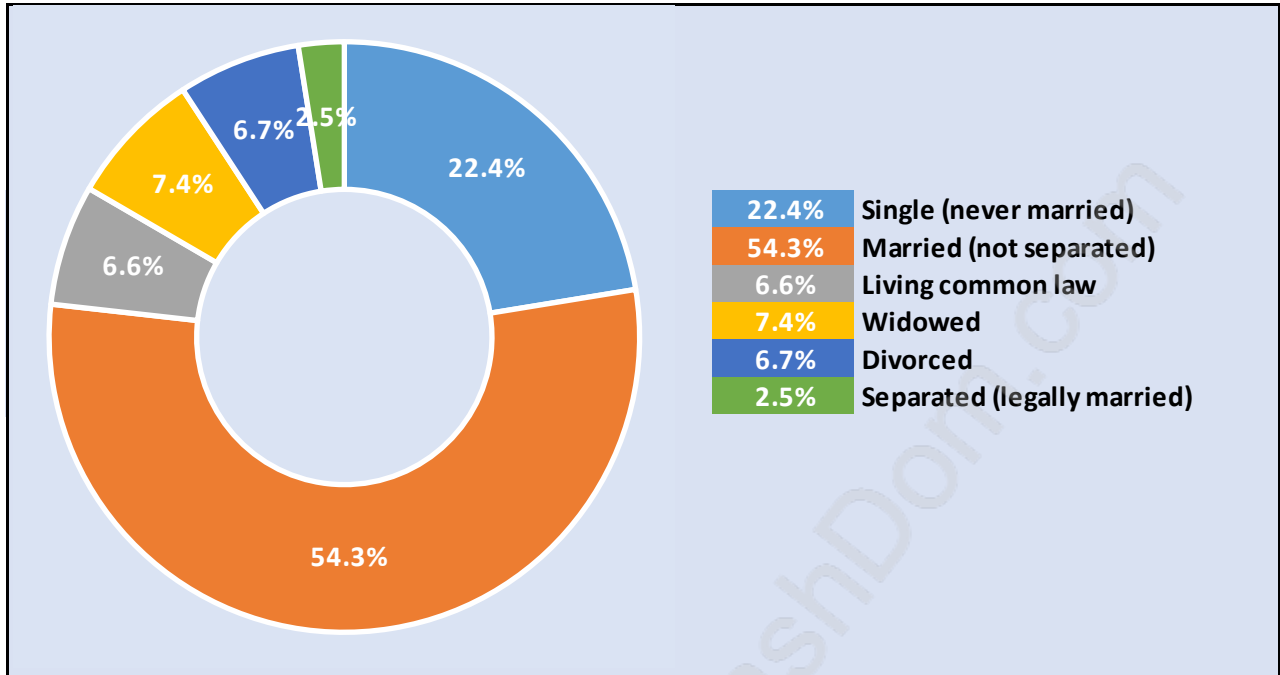

Families in Calverhall

Average Persons per Family - 3