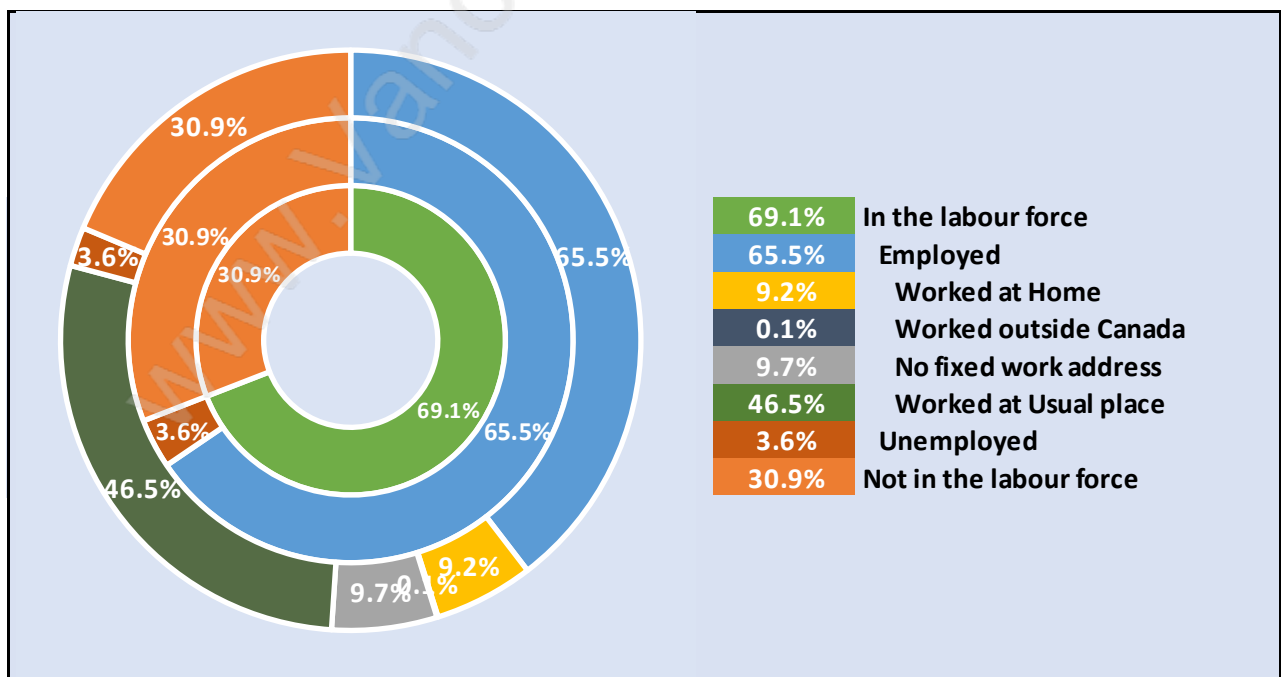

Labour Force Participation in Calverhall