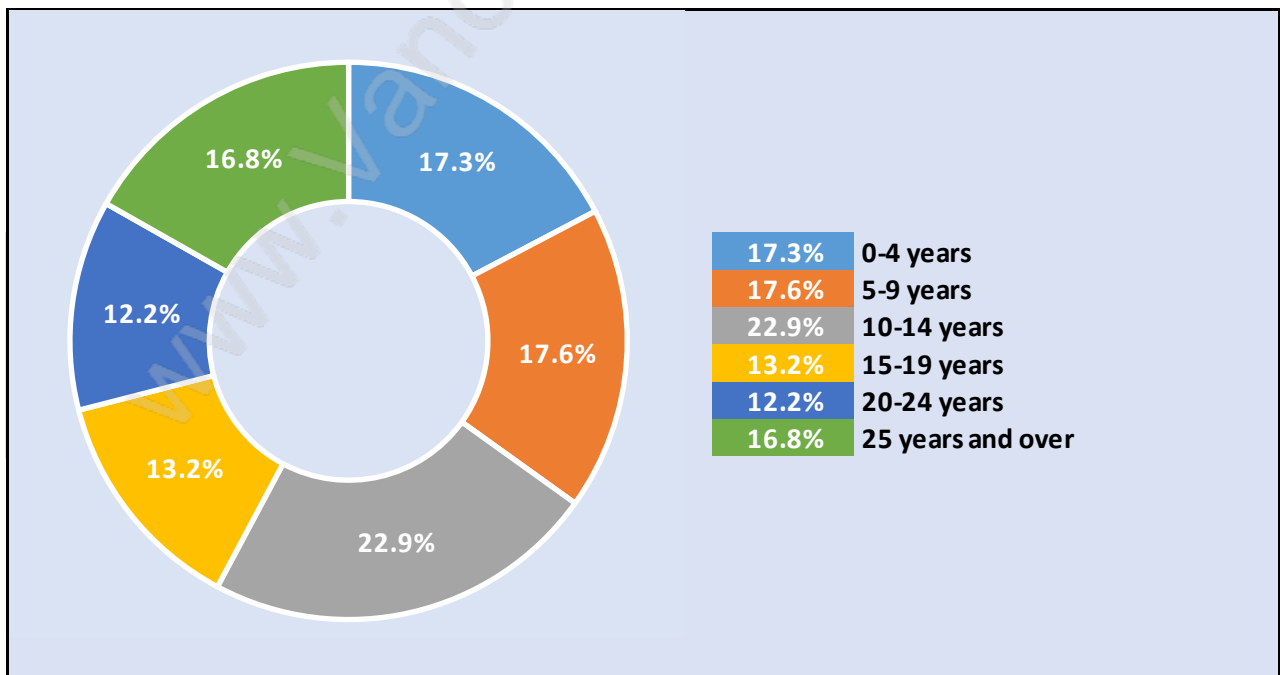

Children at Home in Calverhall

Total Number of Children at Home - 677