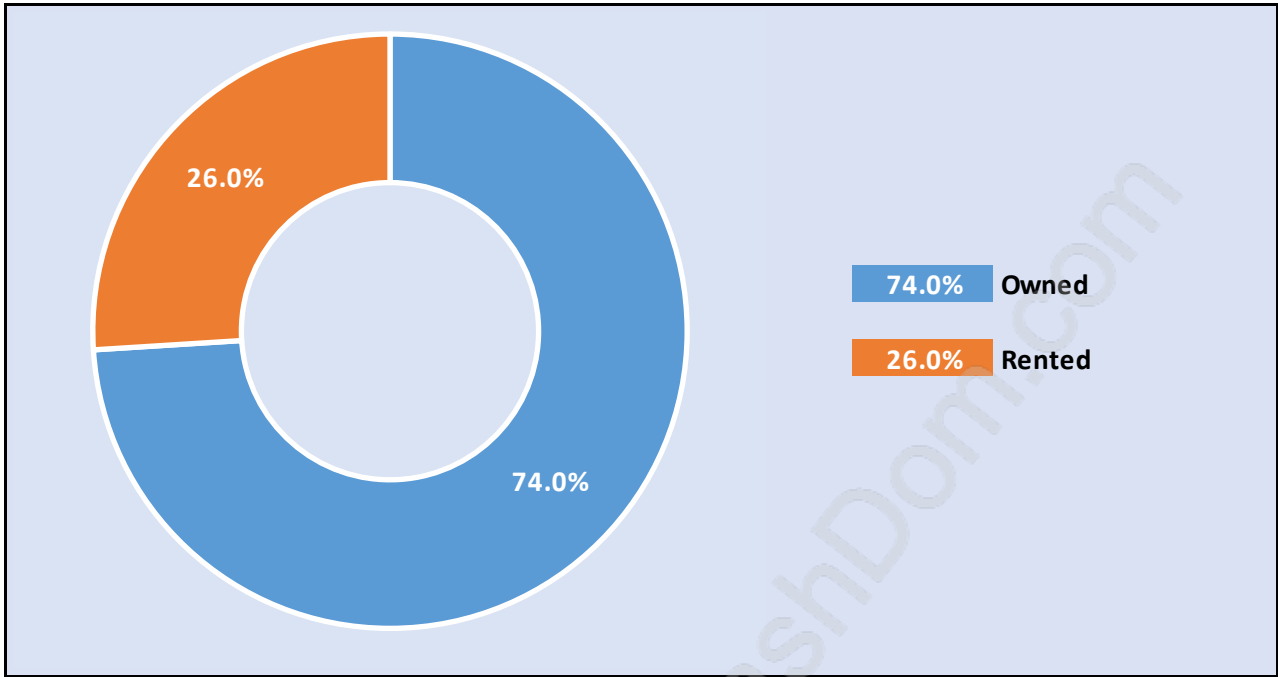

Dwellings in Calverhall