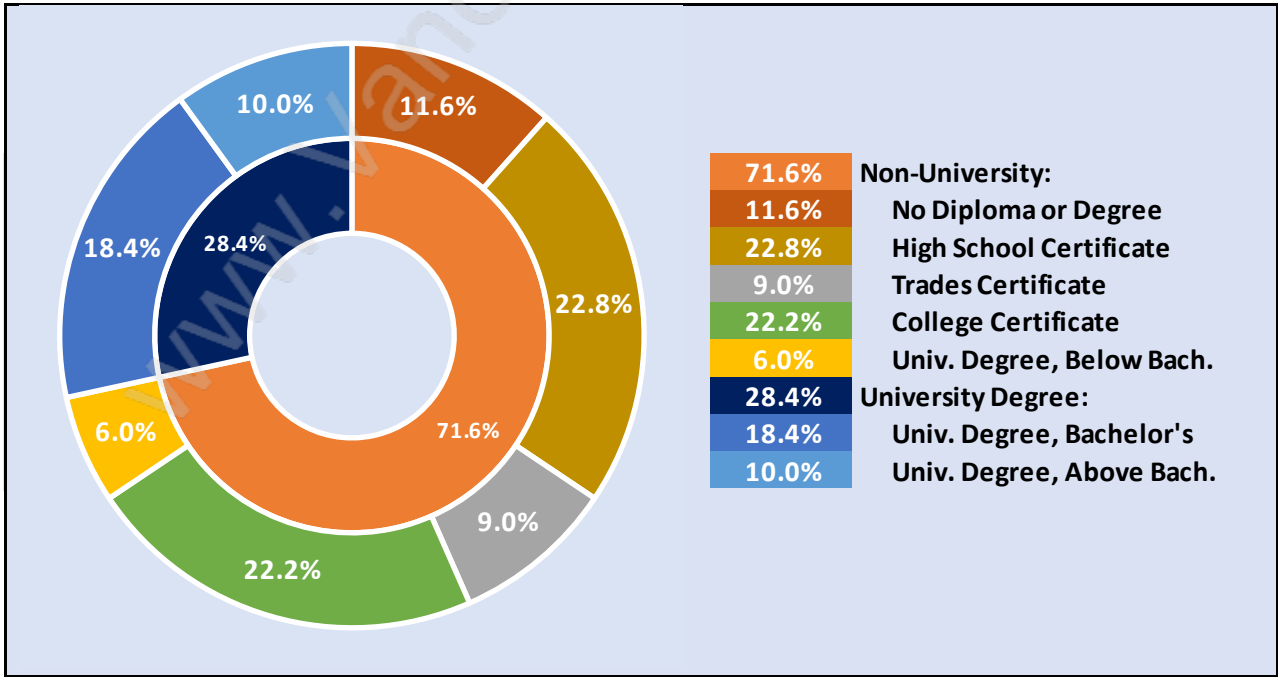

## Population Age 15+ in Calverhall