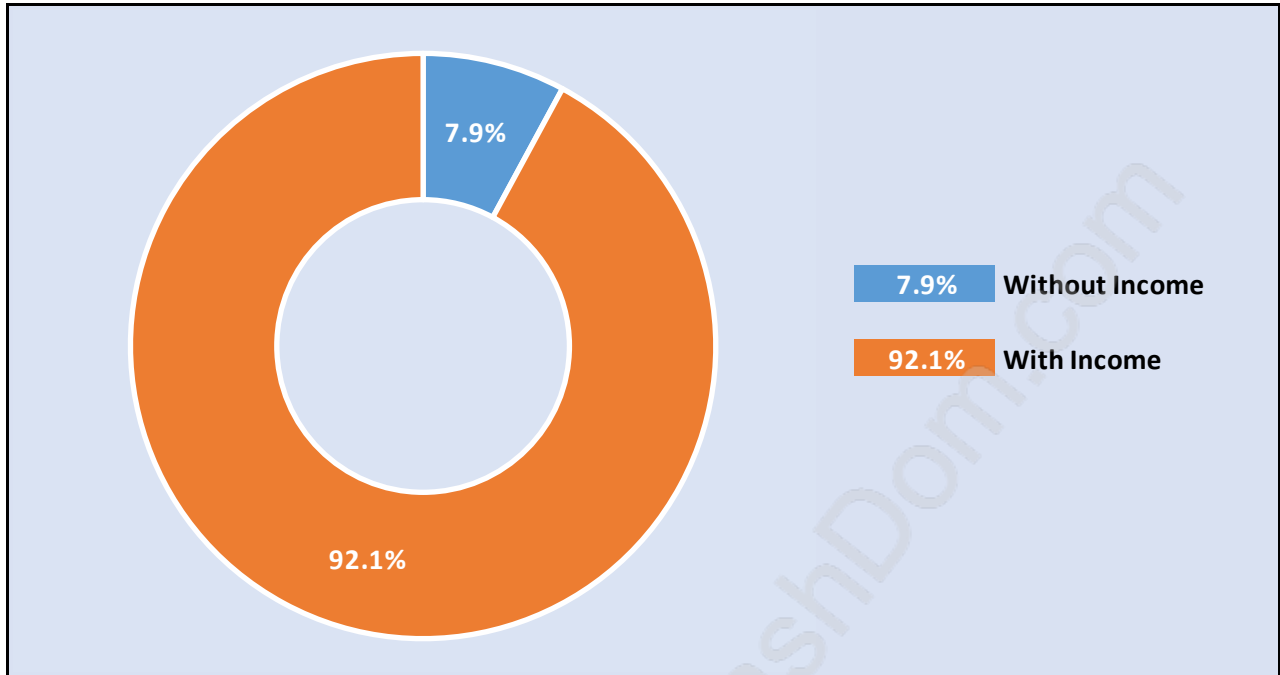

## Population Trends in Canterbury

## Population by Age in Canterbury

# Population Age 15+ by Income Status in Canterbury

Total Population Age 15 - 202