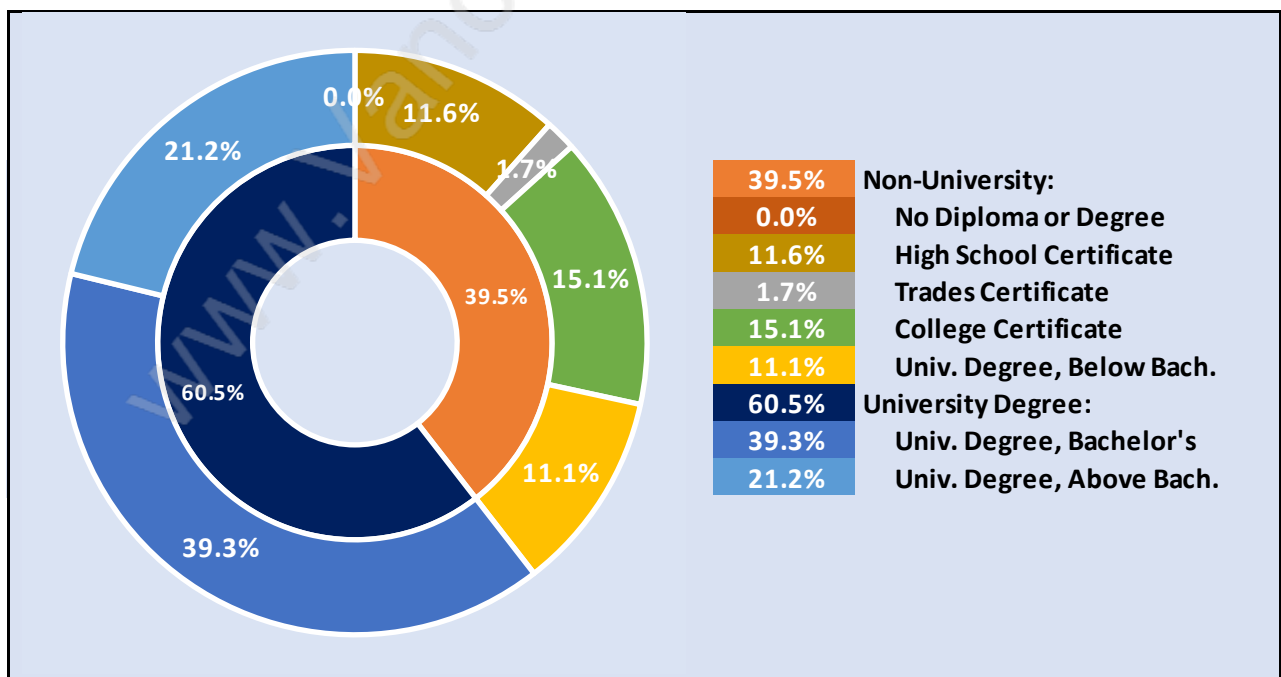

Population Age 15+ in Canterbury