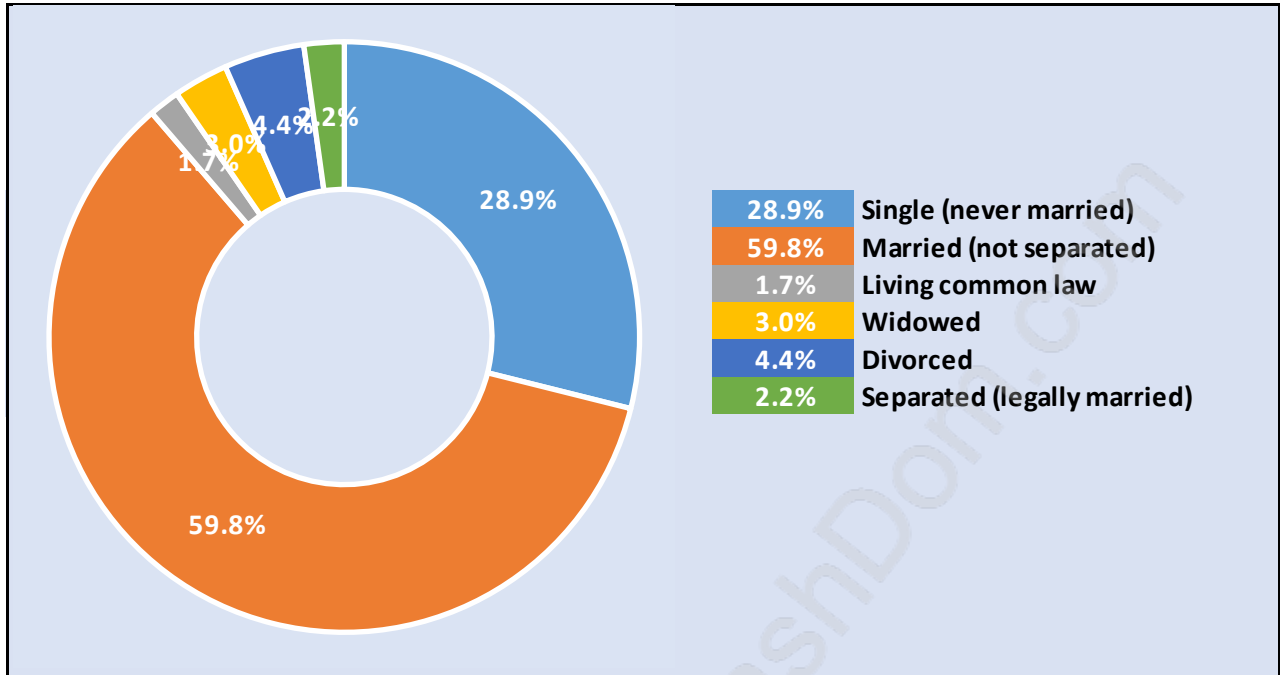

Families in Canterbury

Average Persons per Family - 3.3