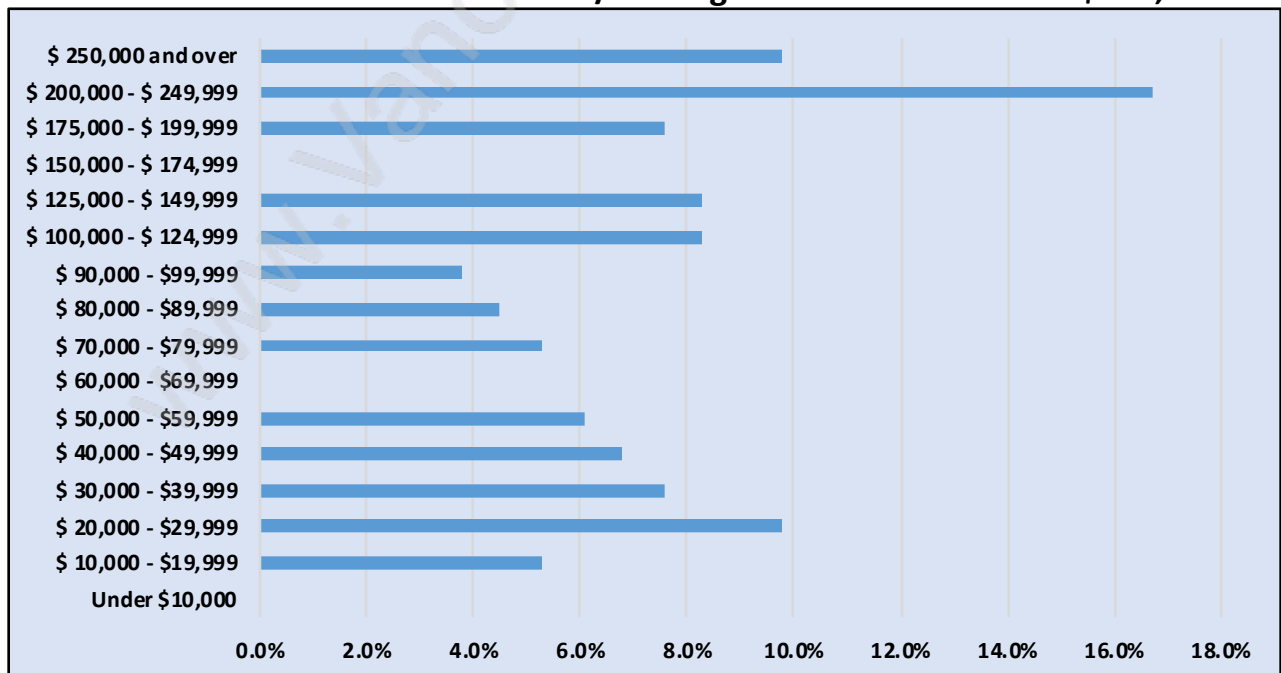

Households by Income in Canterbury

Total Number of Households - 66 / Average Household Income - $125,196