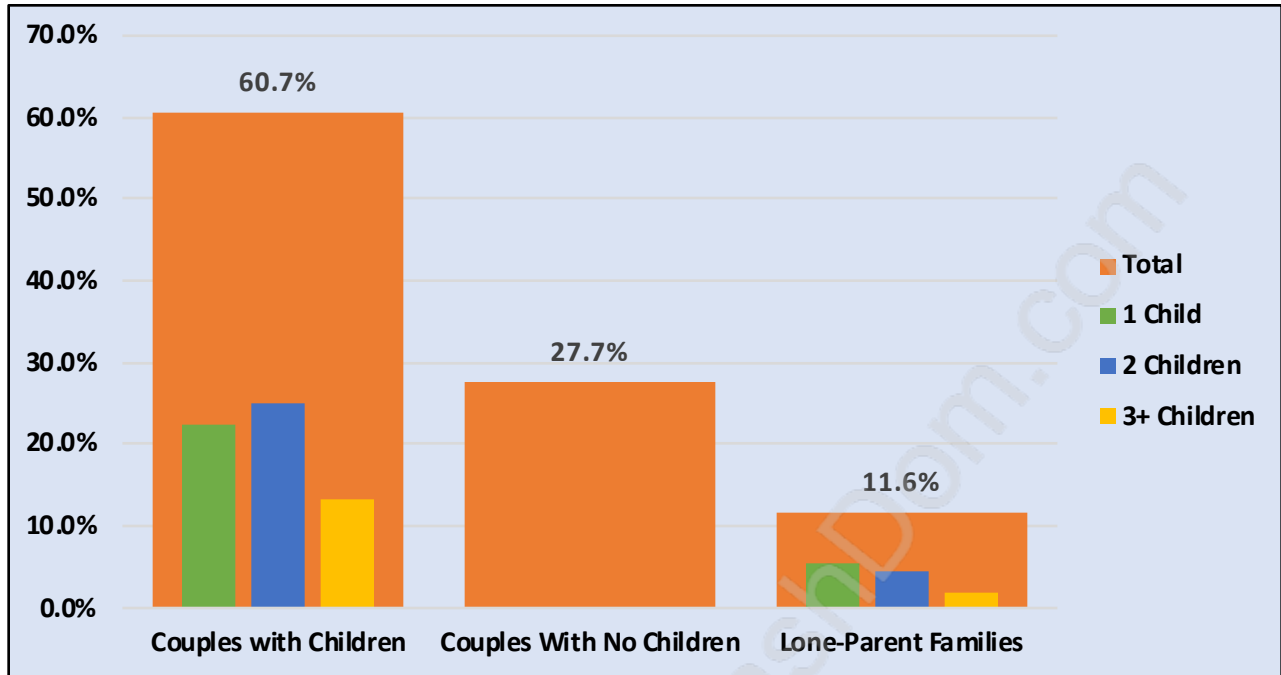

Family Structure in Canterbury

Total Number of Families - 56 / Average Persons per Family - 3.3