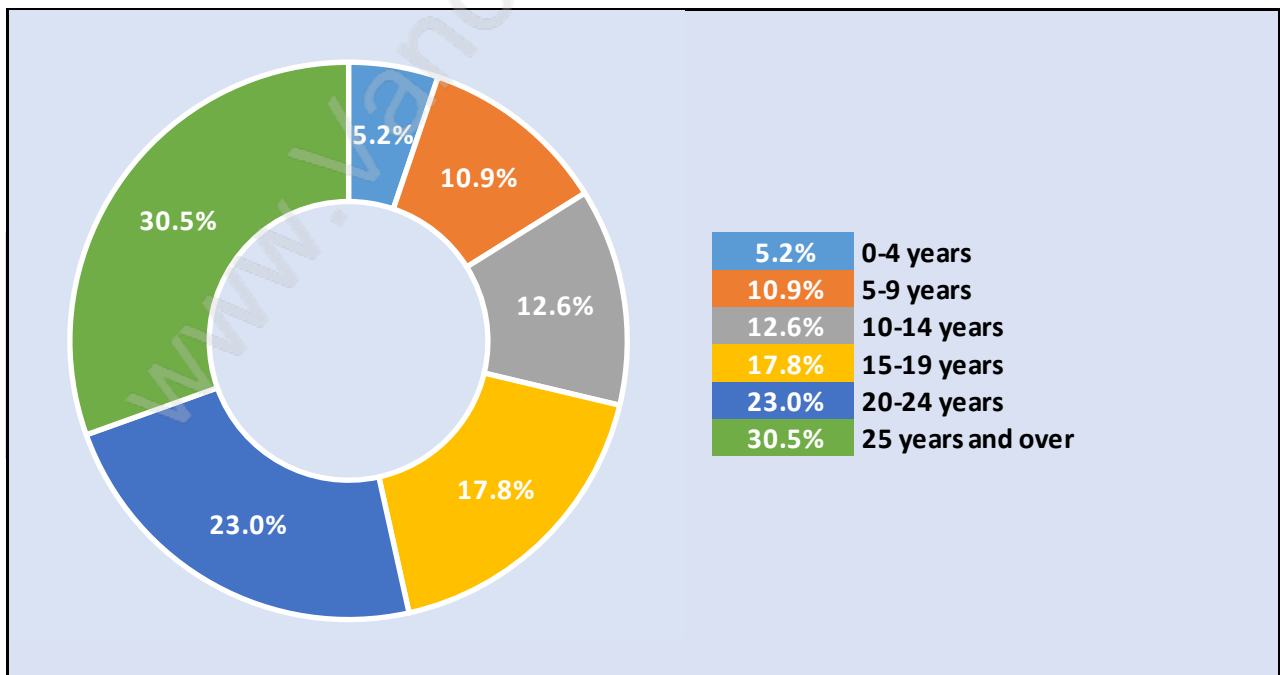

Children at Home in Canterbury

Total Number of Children at Home - 87