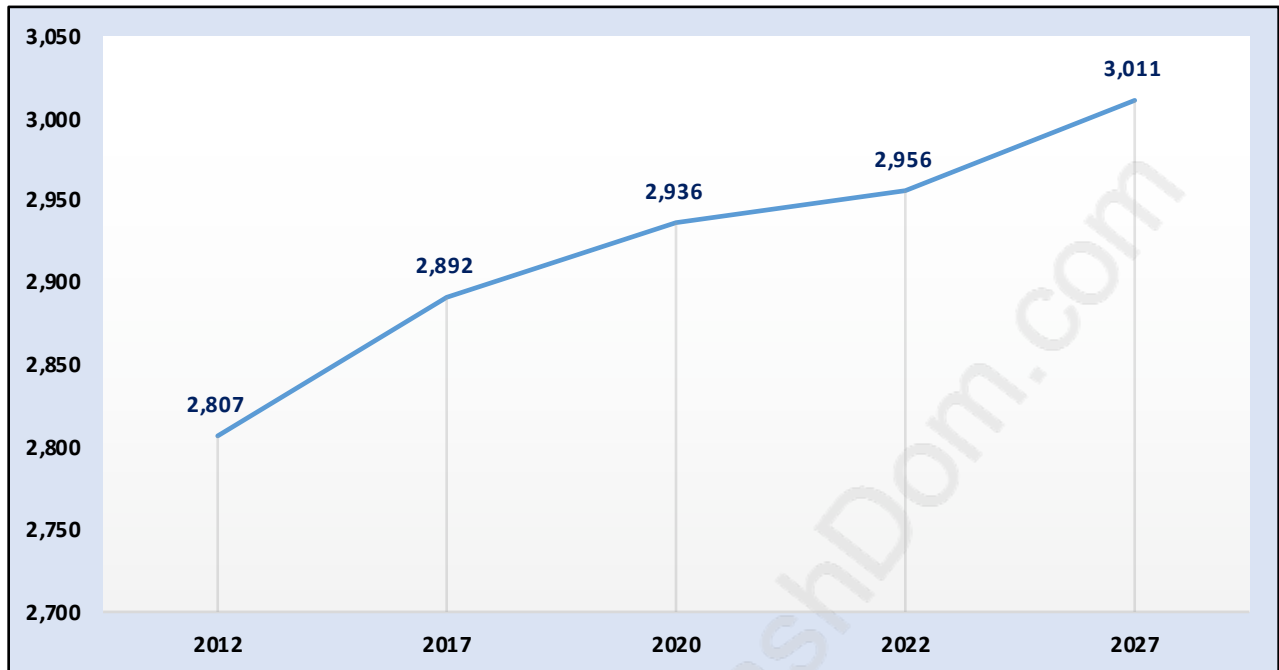

# Cape Horn

## Population Trends in Cape Horn

## Population by Age in Cape Horn

## Population Age 15+ by Income Status in Cape Horn

Total Population Age 15 - 2,164