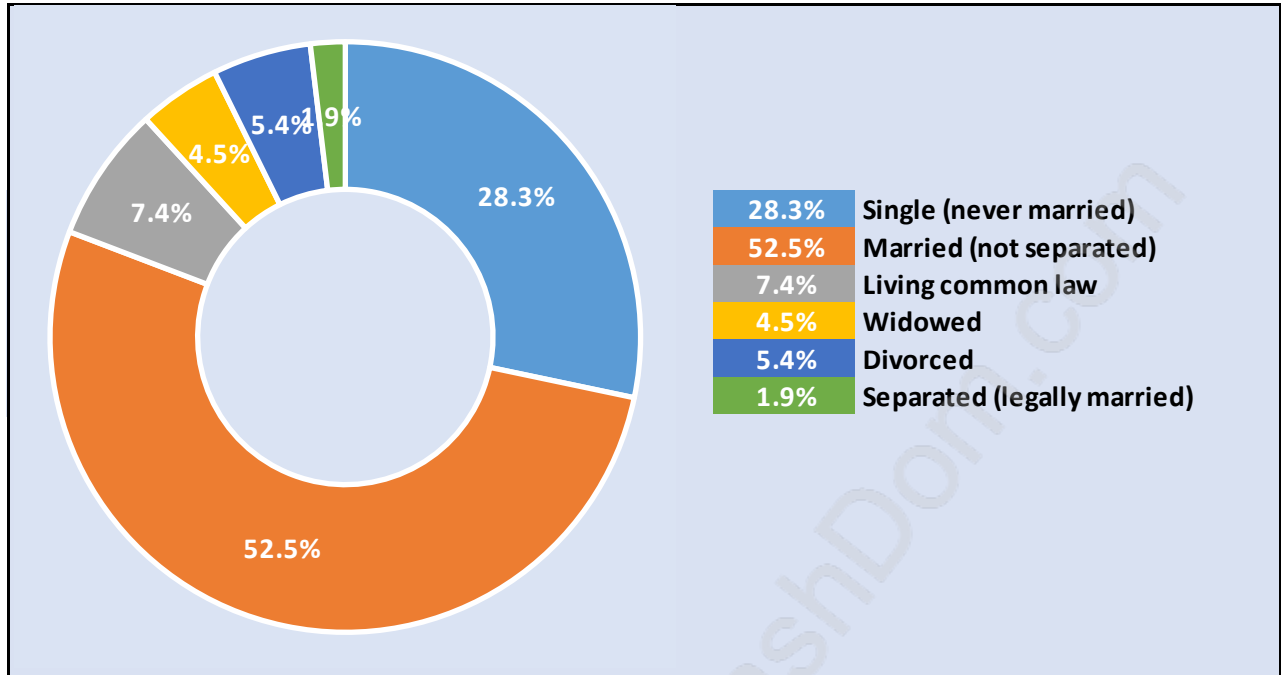

Families in Cape Horn

Average Persons per Family - 3.2