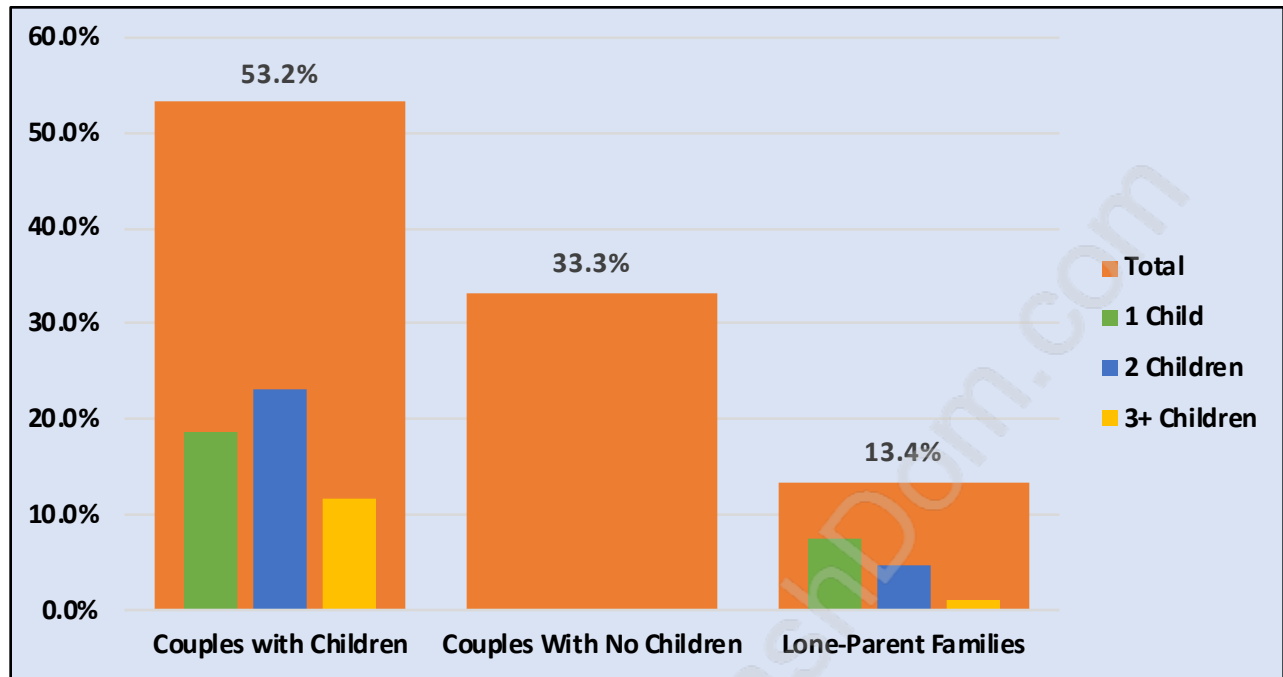

Family Structure in Cape Horn

Total Number of Families - 694 / Average Persons per Family - 3.2