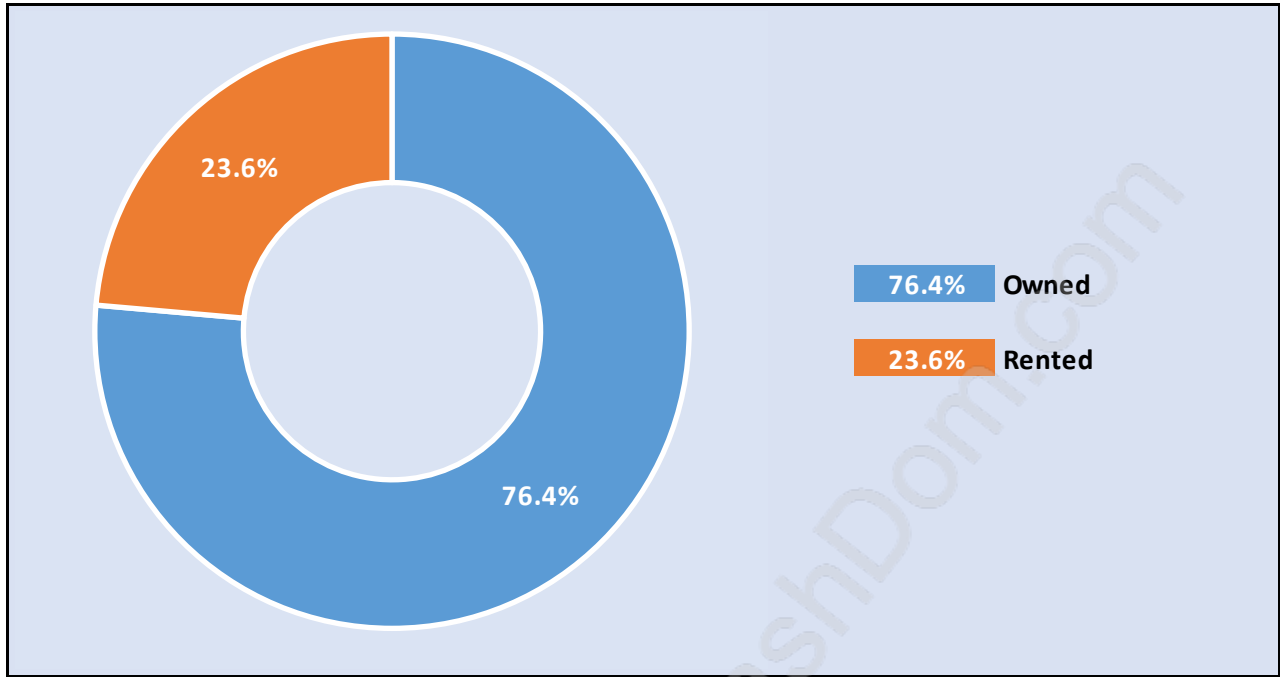

Dwellings in Cape Horn