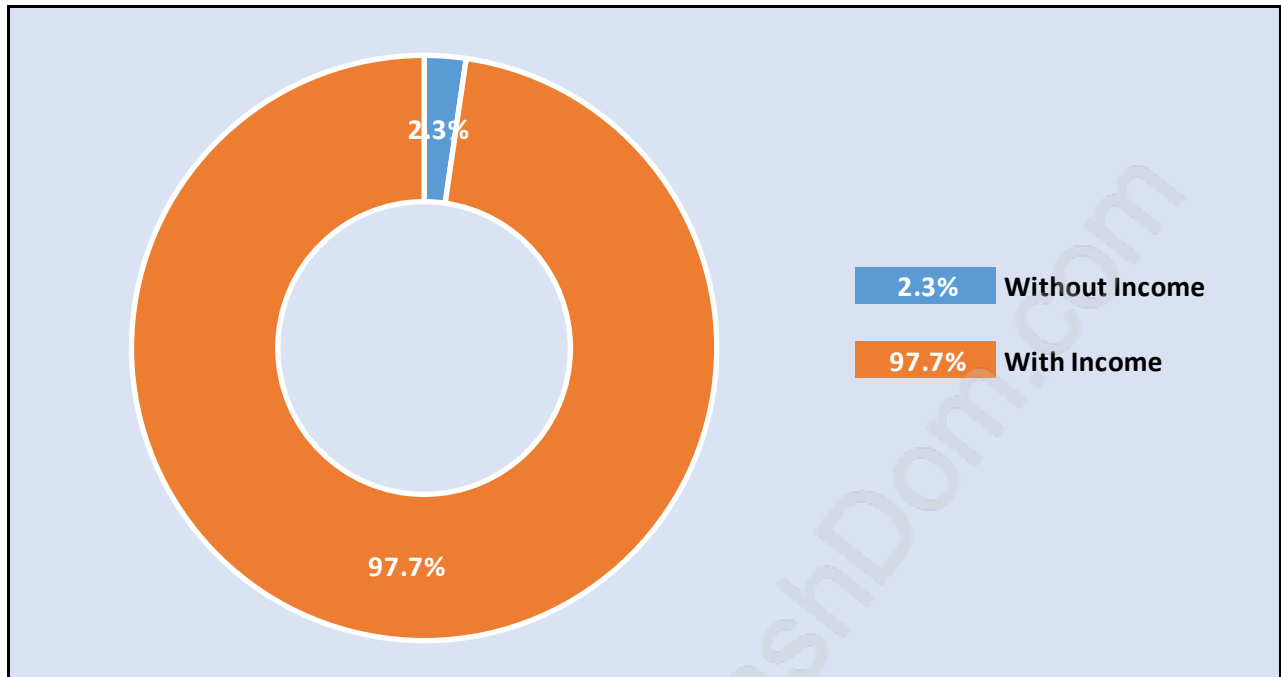

## Population Trends in Cape Horn

## Population by Age in Cape Horn

## Population Age 15+ by Income Status in Cape Horn

Total Population Age 15 - 2,164