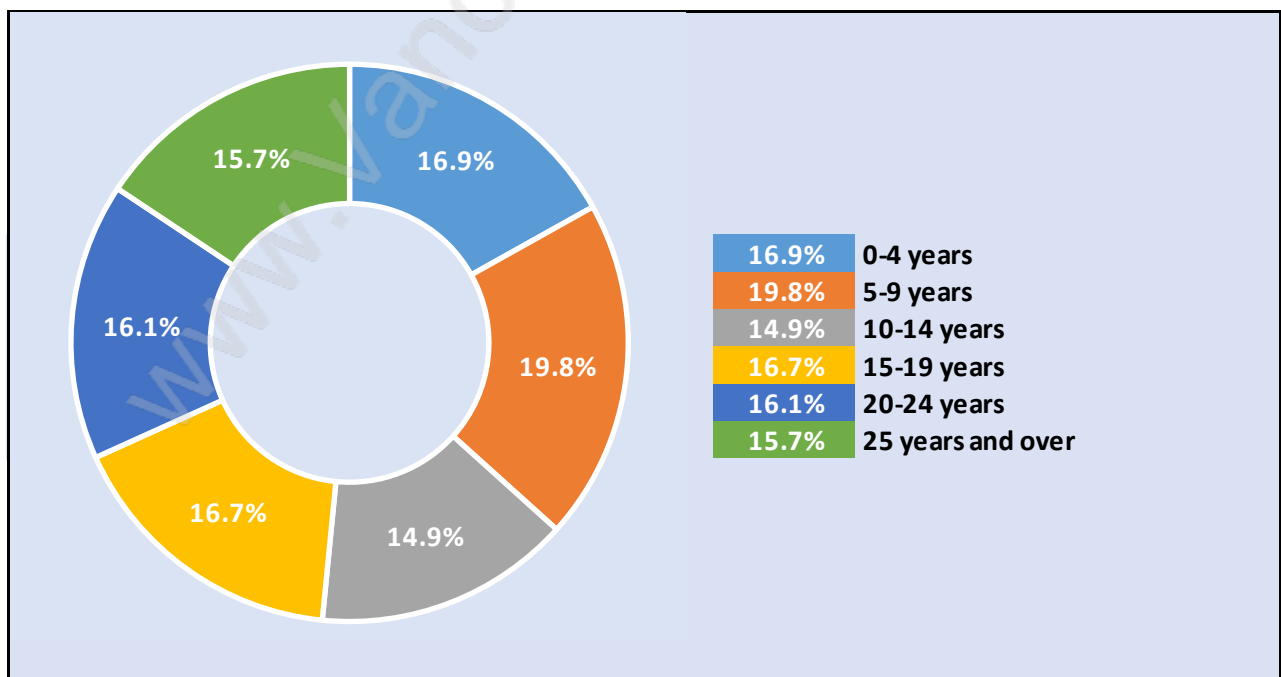

Children at Home in Cape Horn

Total Number of Children at Home - 832