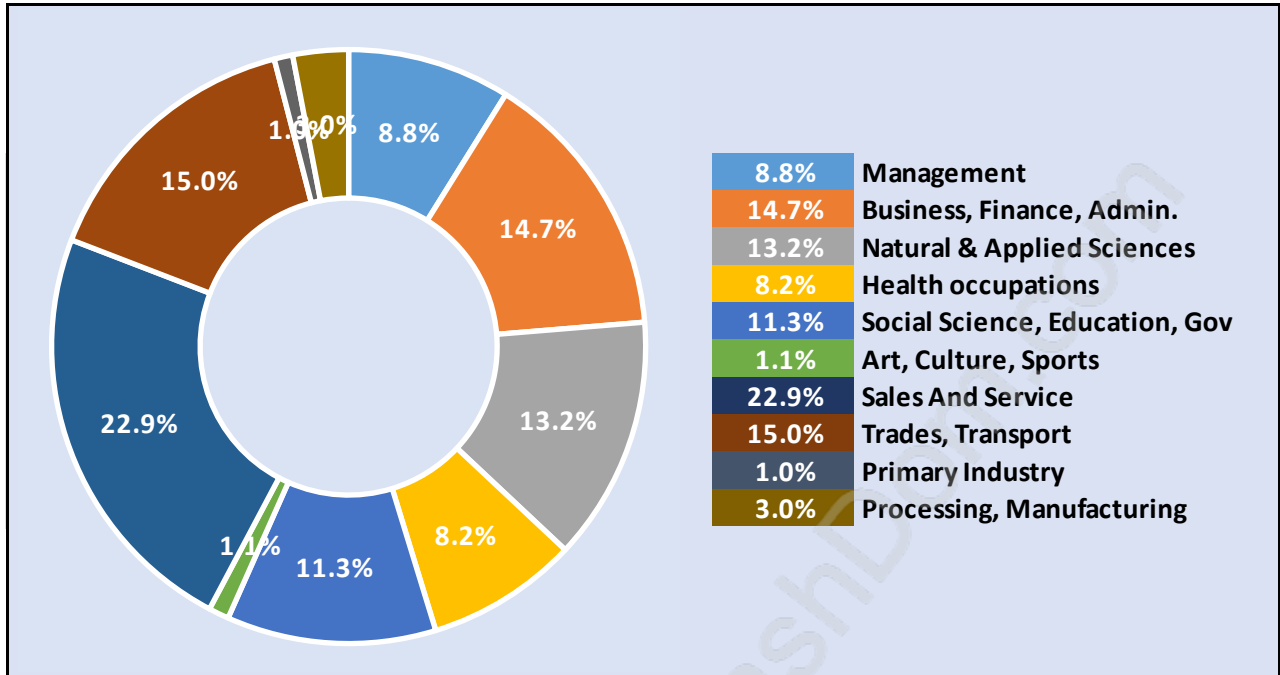

Labour Force by Occupation in Cape Horn