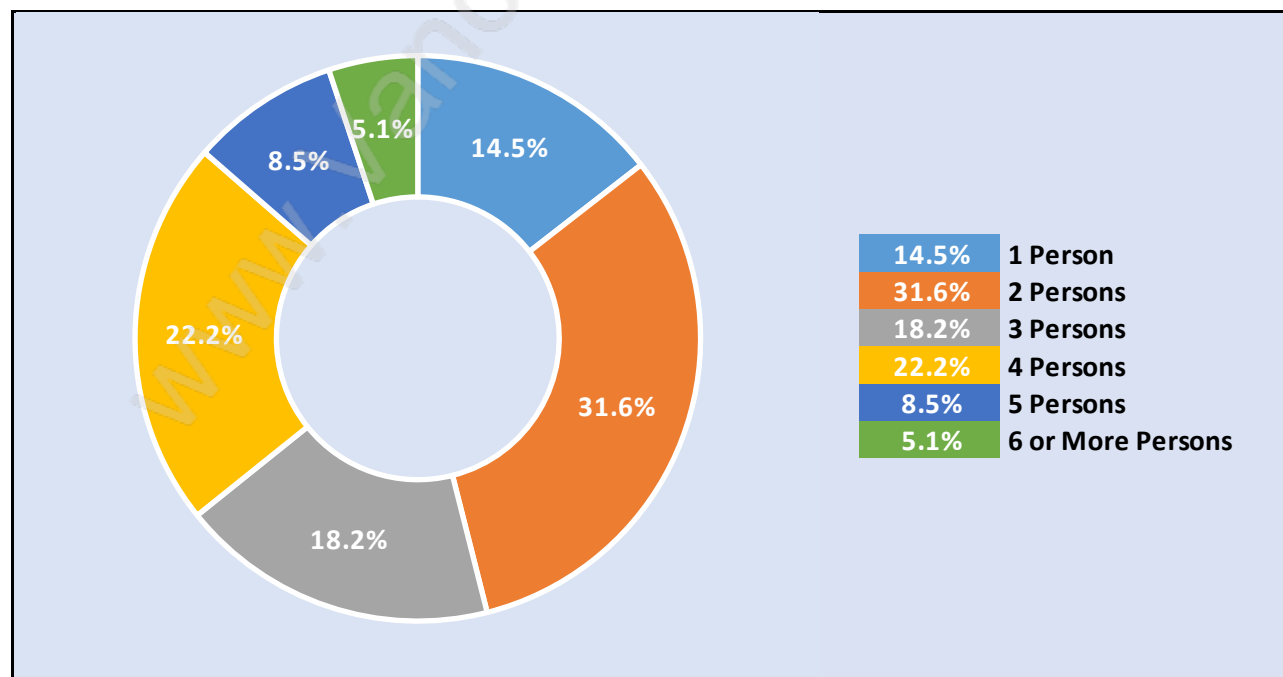

Households by Household Size in Cape Horn

Total Number of Households - 864