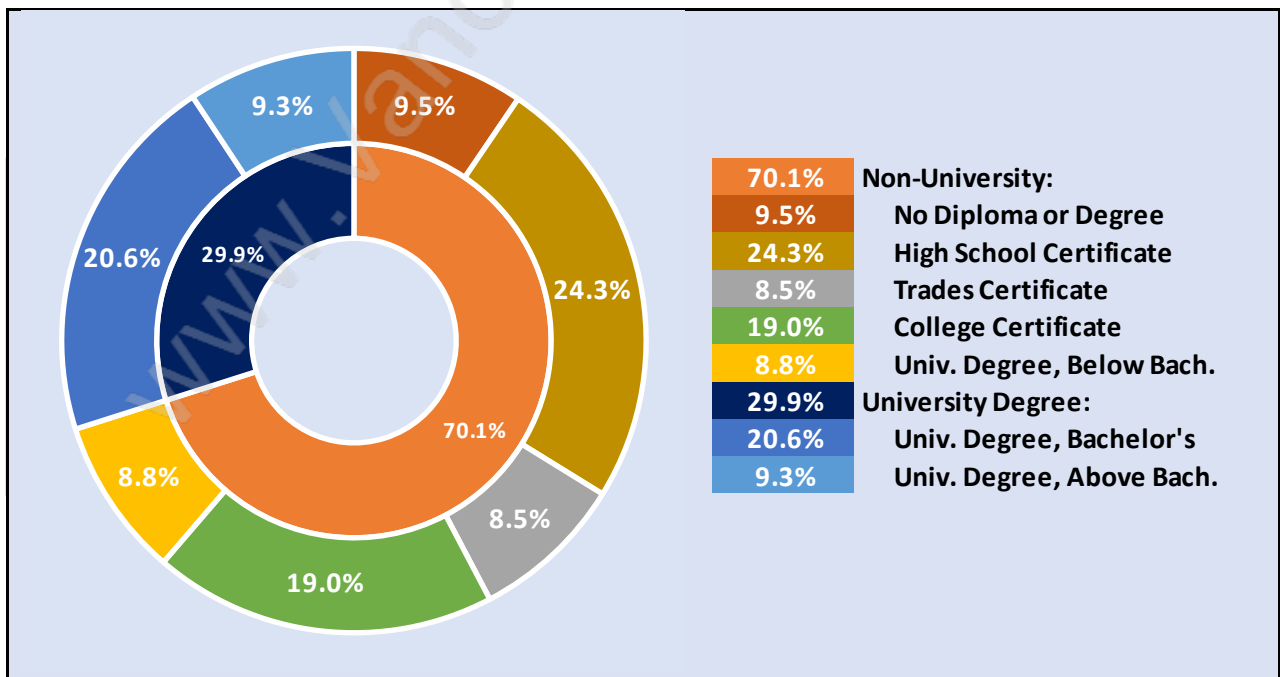

Population Age 15+ in Cape Horn