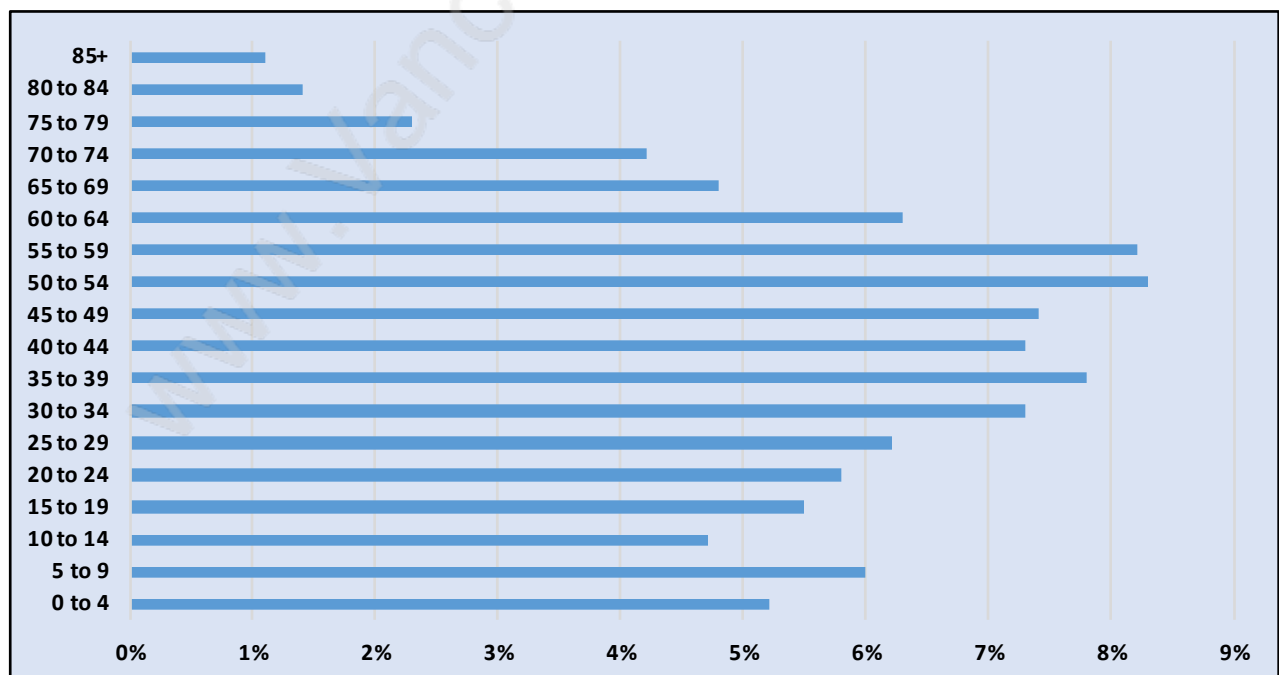

# Cape Horn

## Population Trends in Cape Horn

## Population by Age in Cape Horn

## Population Age 15+ by Income Status in Cape Horn

Total Population Age 15 - 2,164