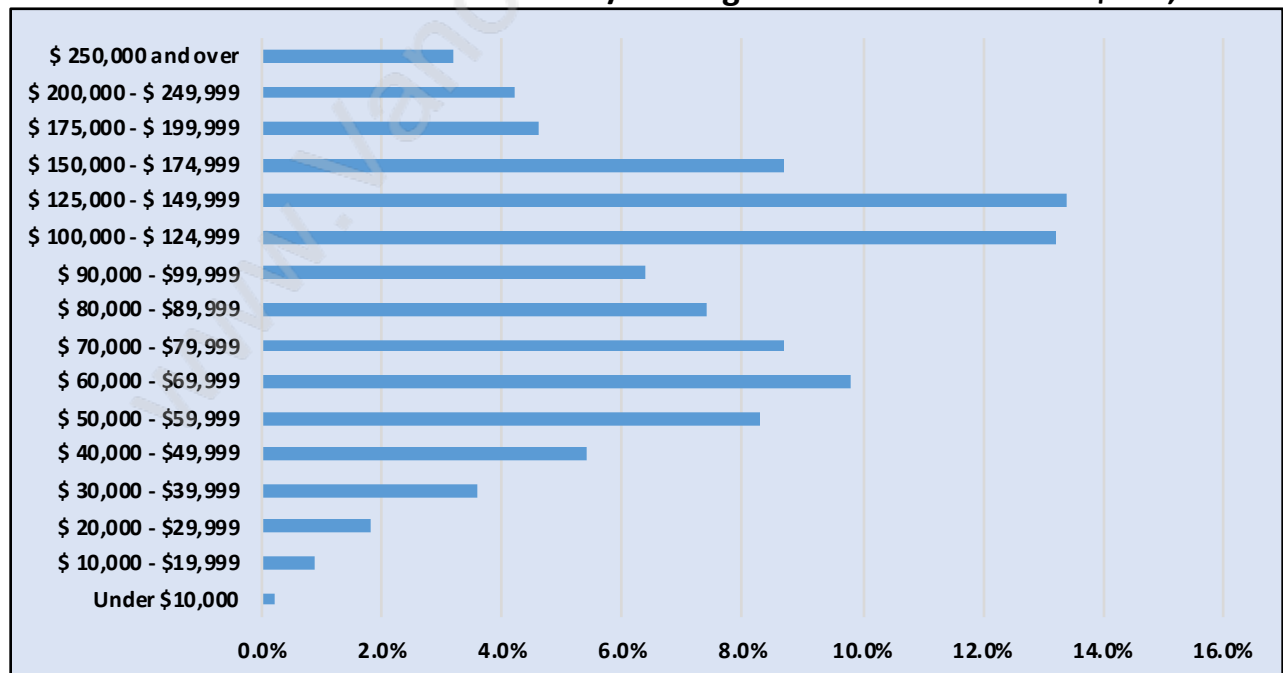

Households by Income in Cape Horn

Total Number of Households - 864 / Average Household Income - $111,477