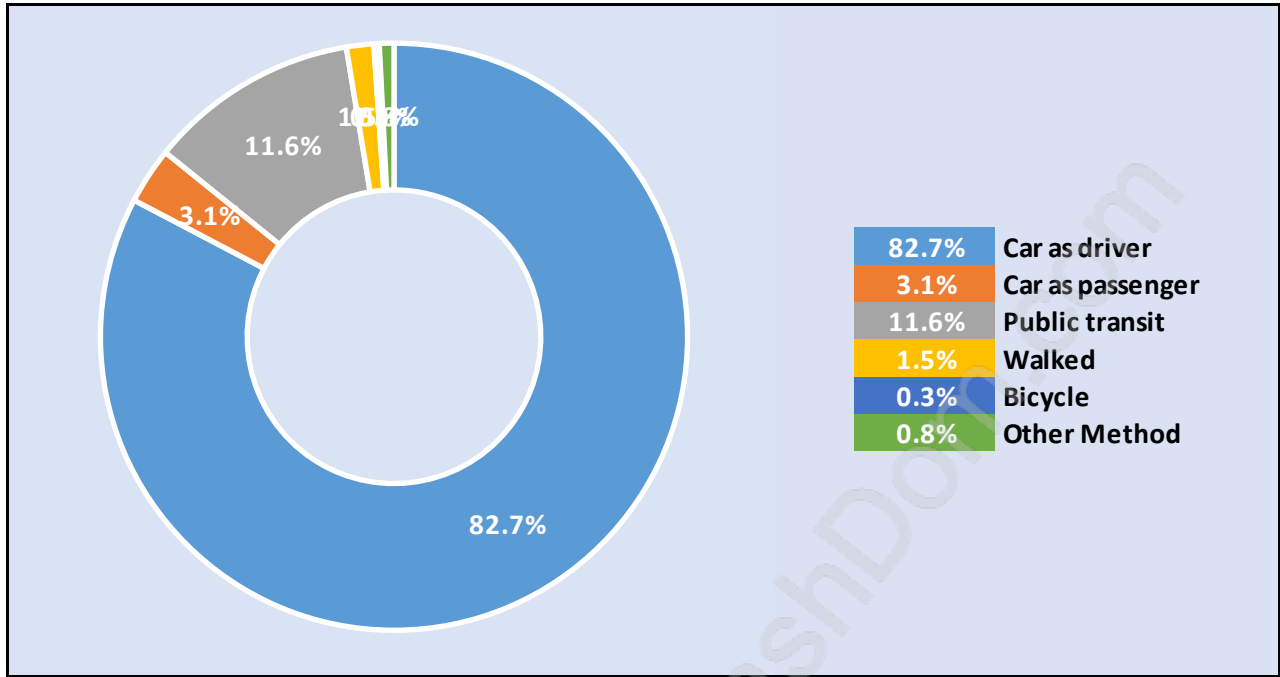

Travel To Work in (from) Cape Horn