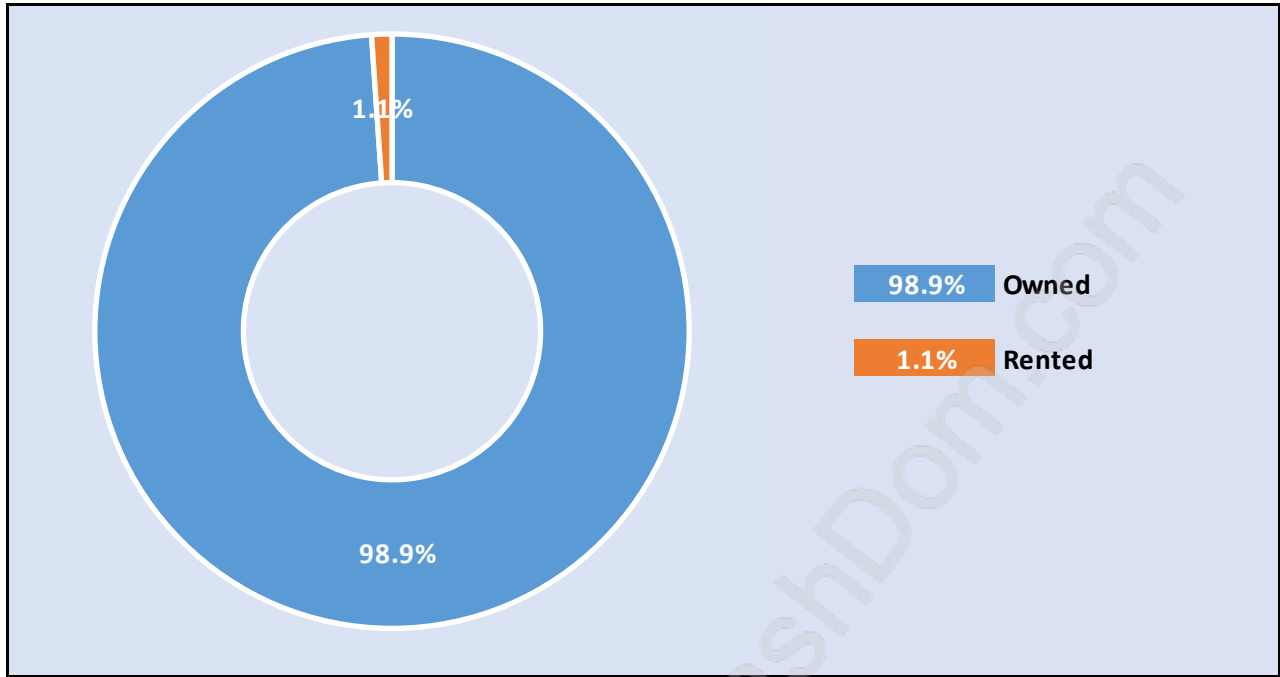

Dwellings in Caulfeild