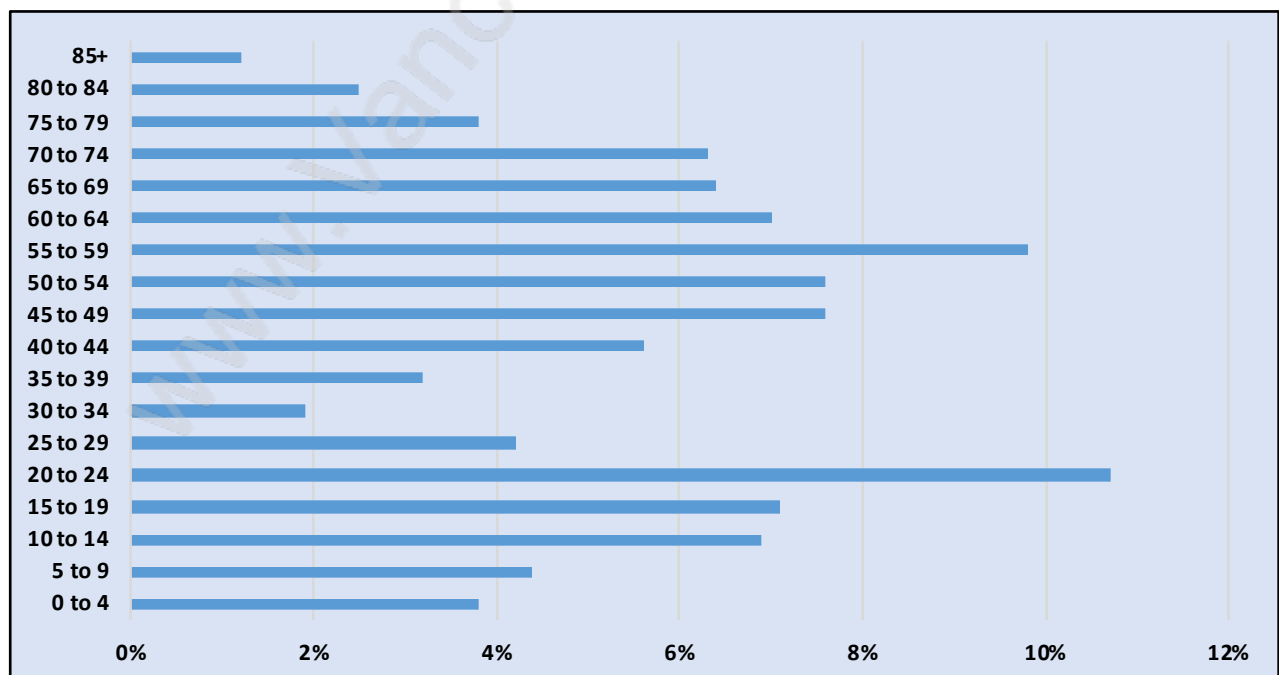

Caulfeild

July 2018

Population Trends in Caulfeild

Population by Age in Caulfeild

Population Age 15+ by Income Status in Caulfeild

Total Population Age 15 - 1,125

Households by Income in Caulfeild

Total Number of Households - 430 / Average Household Income - \$324,191

Families in Caulfeild

Average Persons per Family - 3.1

Children at Home in Caulfeild

Total Number of Children at Home - 464

Family Structure in Caulfeild

Total Number of Families - 361 / Average Persons per Family - 3.1