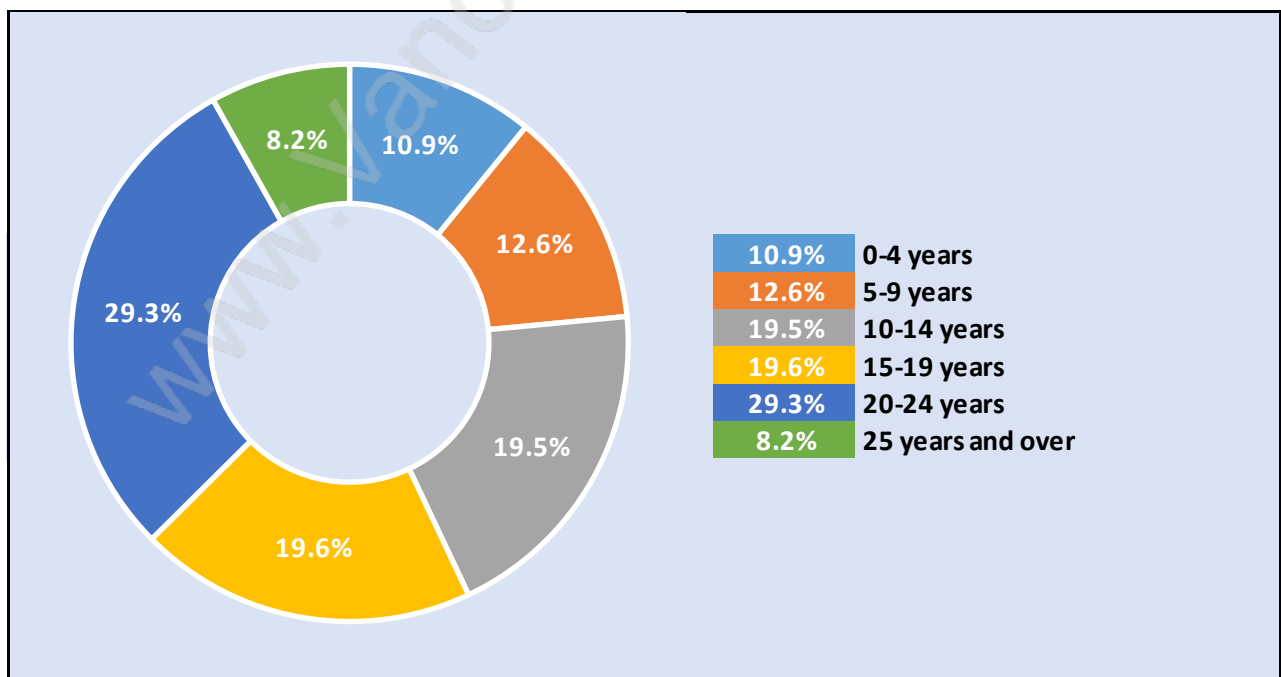

Caulfeild

July 2018

Population Trends in Caulfeild

Population by Age in Caulfeild

Population Age 15+ by Income Status in Caulfeild

Total Population Age 15 - 1,125

Households by Income in Caulfeild

Total Number of Households - 430 / Average Household Income - \$324,191

Families in Caulfeild

Average Persons per Family - 3.1

Children at Home in Caulfeild

Total Number of Children at Home - 464

Family Structure in Caulfeild

Total Number of Families - 361 / Average Persons per Family - 3.1