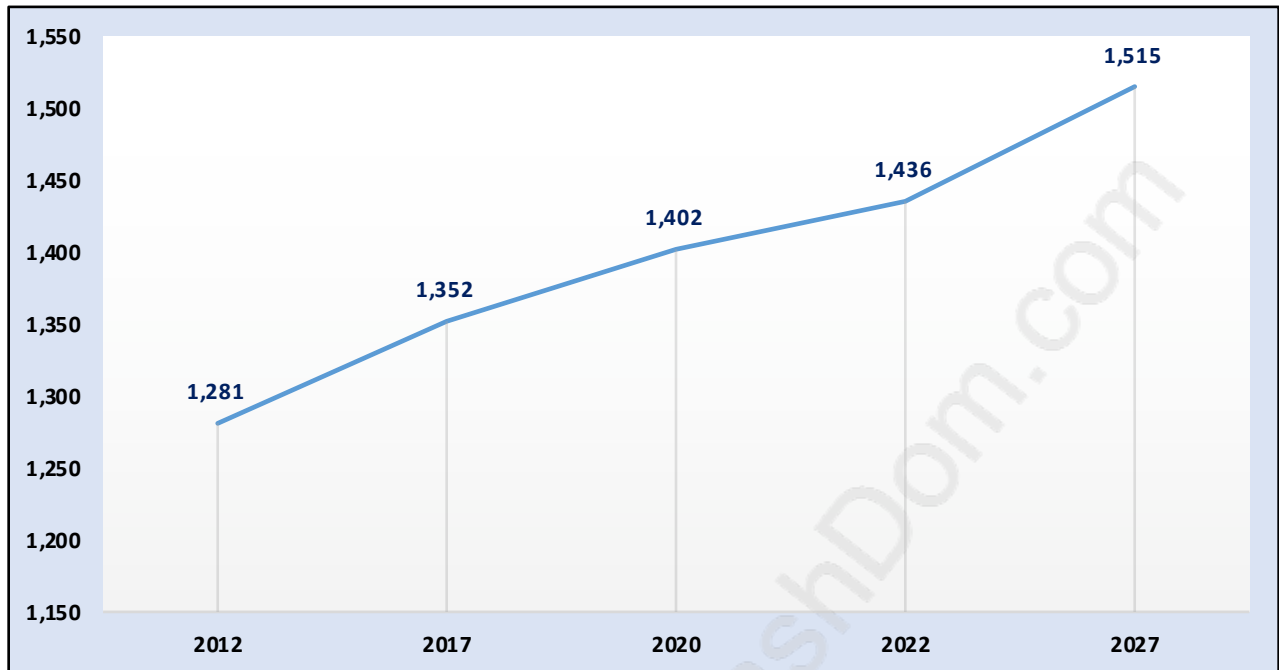

Caulfeild

July 2018

Population Trends in Caulfeild

Population by Age in Caulfeild

Population Age 15+ by Income Status in Caulfeild

Total Population Age 15 - 1,125

Households by Income in Caulfeild

Total Number of Households - 430 / Average Household Income - \$324,191

Families in Caulfeild

Average Persons per Family - 3.1

Children at Home in Caulfeild

Total Number of Children at Home - 464

Family Structure in Caulfeild

Total Number of Families - 361 / Average Persons per Family - 3.1