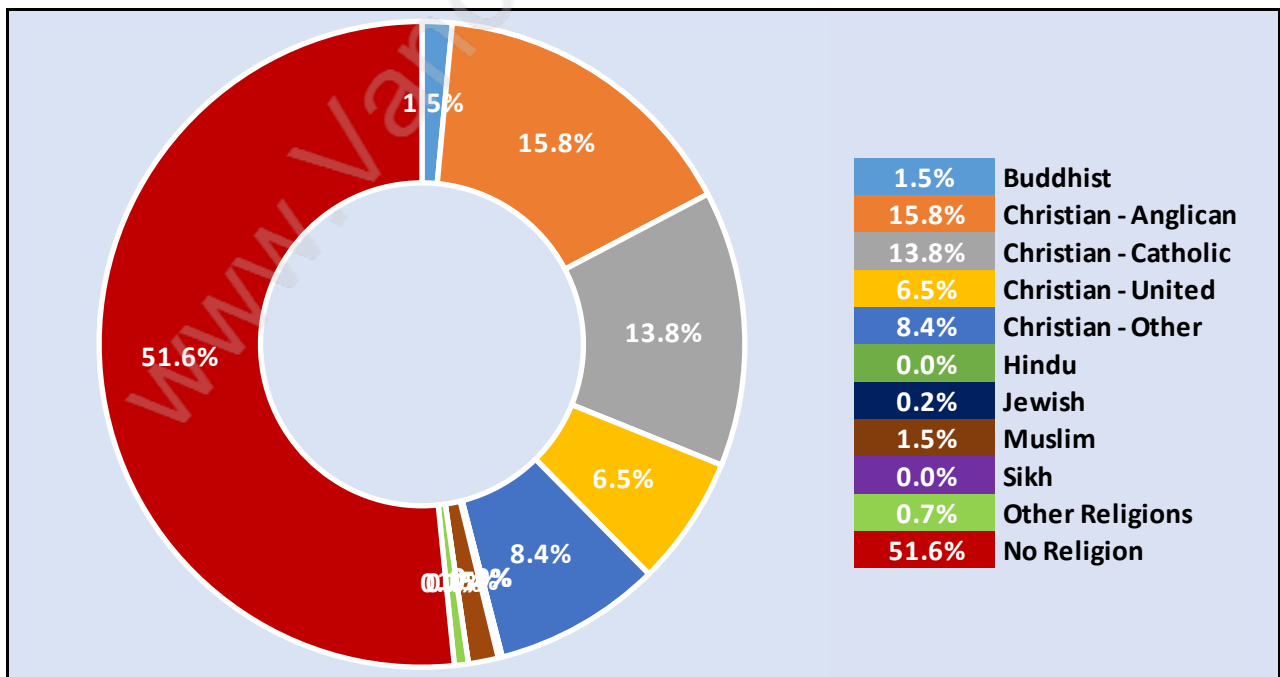

Population by Religion in Caulfeild