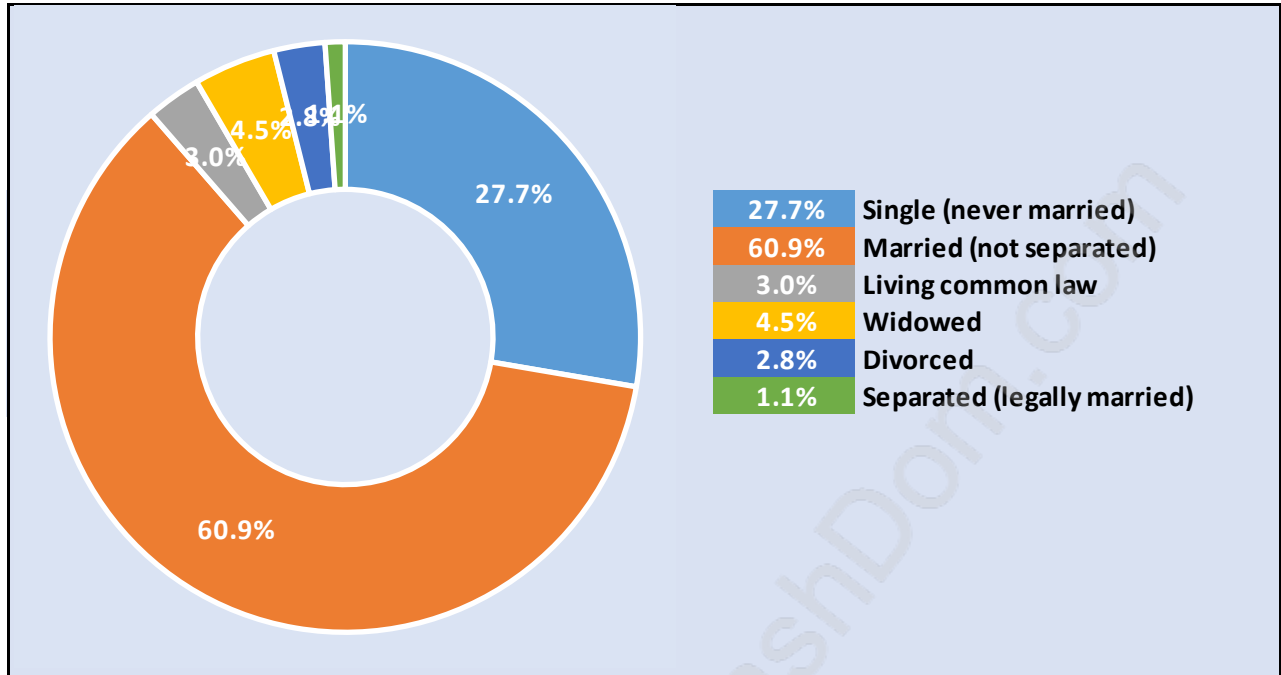

Caulfeild

July 2018

Population Trends in Caulfeild

Population by Age in Caulfeild

Population Age 15+ by Income Status in Caulfeild

Total Population Age 15 - 1,125

Households by Income in Caulfeild

Total Number of Households - 430 / Average Household Income - \$324,191

Families in Caulfeild

Average Persons per Family - 3.1

Children at Home in Caulfeild

Total Number of Children at Home - 464

Family Structure in Caulfeild

Total Number of Families - 361 / Average Persons per Family - 3.1