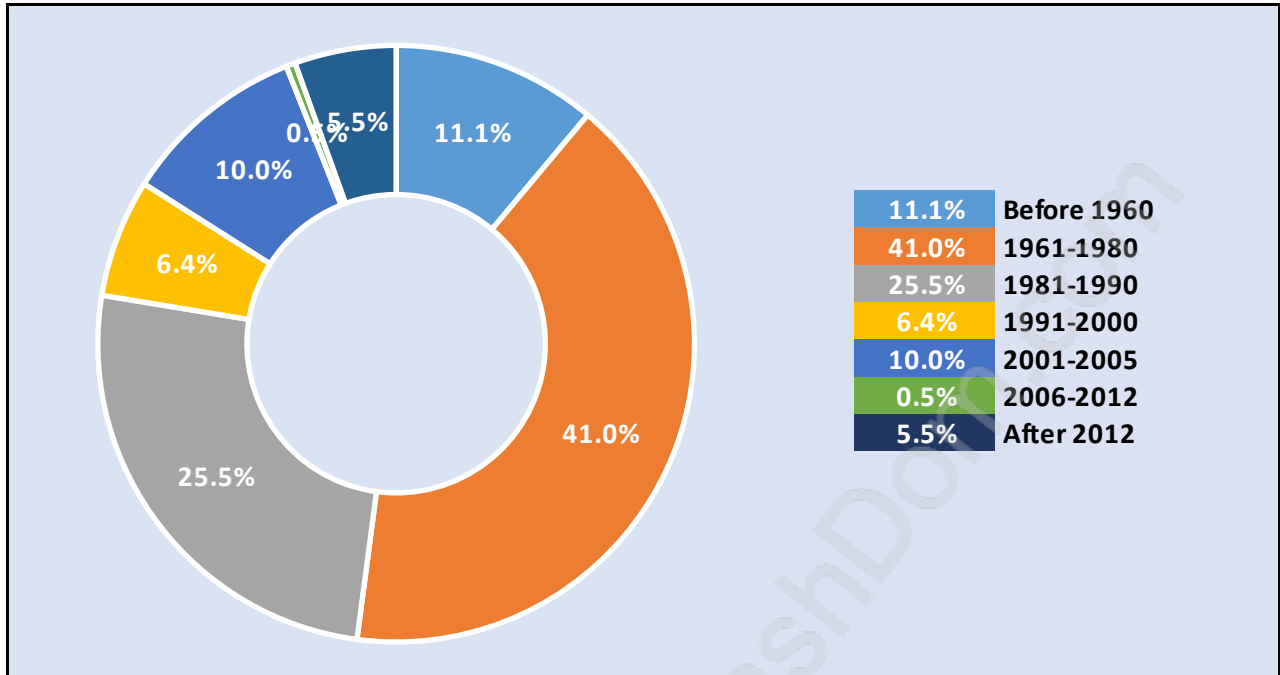

Caulfeild

July 2018

Population Trends in Caulfeild

Population by Age in Caulfeild

Population Age 15+ by Income Status in Caulfeild

Total Population Age 15 - 1,125

Households by Income in Caulfeild

Total Number of Households - 430 / Average Household Income - \$324,191

Travel To Work in (from) Caulfeild

Occupied Dwellings by Structure Type in Caulfeild

Dominant Bulding Type - Houses

Private Dwellings by Period of Construction in Caulfeild

Dominant Period of Construction - 1961-1980