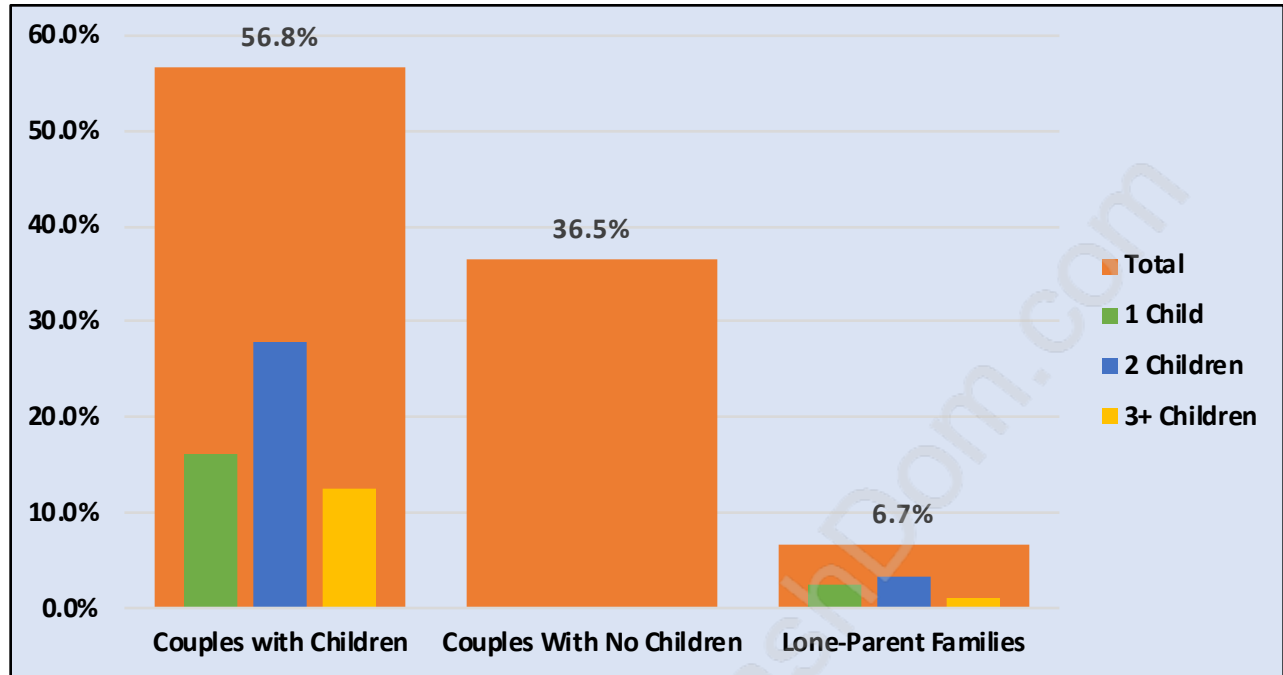

Caulfeild

July 2018

Population Trends in Caulfeild

Population by Age in Caulfeild

Population Age 15+ by Income Status in Caulfeild

Total Population Age 15 - 1,125

Households by Income in Caulfeild

Total Number of Households - 430 / Average Household Income - \$324,191

Families in Caulfeild

Average Persons per Family - 3.1

Children at Home in Caulfeild

Total Number of Children at Home - 464

Family Structure in Caulfeild

Total Number of Families - 361 / Average Persons per Family - 3.1