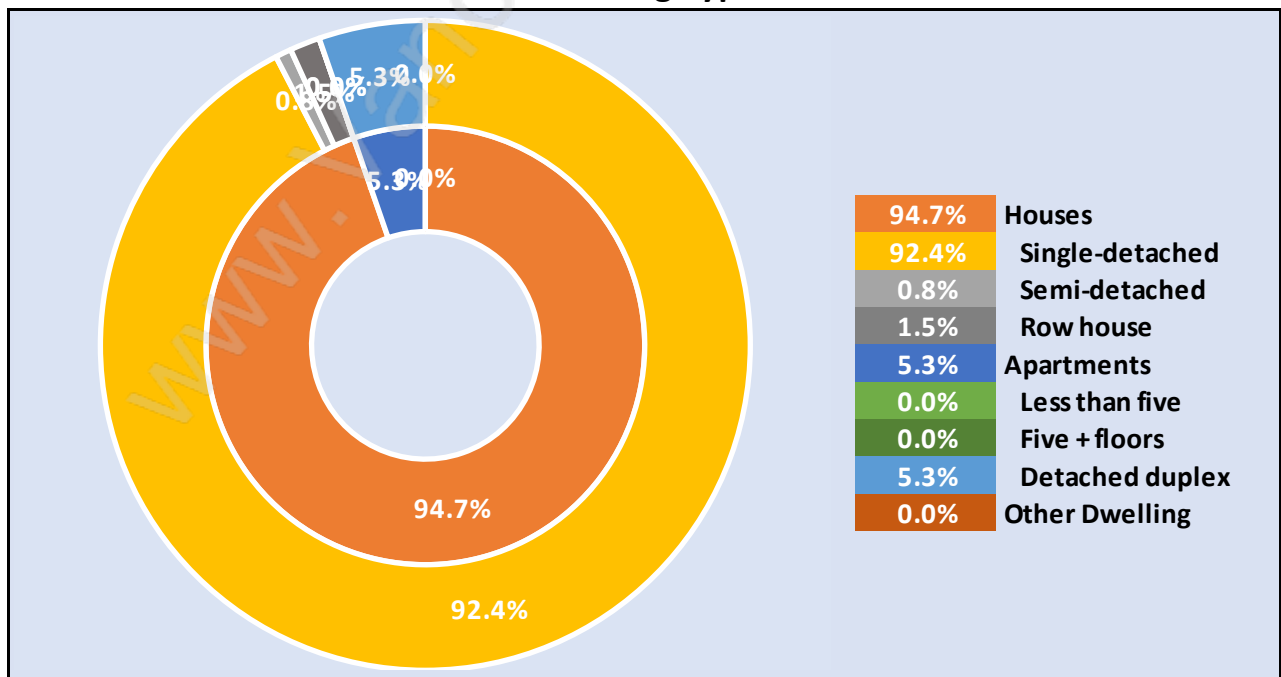

Caulfeild

July 2018

Population Trends in Caulfeild

Population by Age in Caulfeild

Population Age 15+ by Income Status in Caulfeild

Total Population Age 15 - 1,125

Households by Income in Caulfeild

Total Number of Households - 430 / Average Household Income - \$324,191

Families in Caulfeild

Average Persons per Family - 3.1

Children at Home in Caulfeild

Total Number of Children at Home - 464

Family Structure in Caulfeild

Total Number of Families - 361 / Average Persons per Family - 3.1

Households by Household Size in Caulfeild

Total Number of Households - 430

Dwellings in Caulfeild

Population Age 15+ in Caulfeild

Labour Force by Occupation in Caulfeild

Labour Force Participation in Caulfeild

Travel To Work in (from) Caulfeild

Occupied Dwellings by Structure Type in Caulfeild

Dominant Bulding Type - Houses

Private Dwellings by Period of Construction in Caulfeild

Dominant Period of Construction - 1961-1980