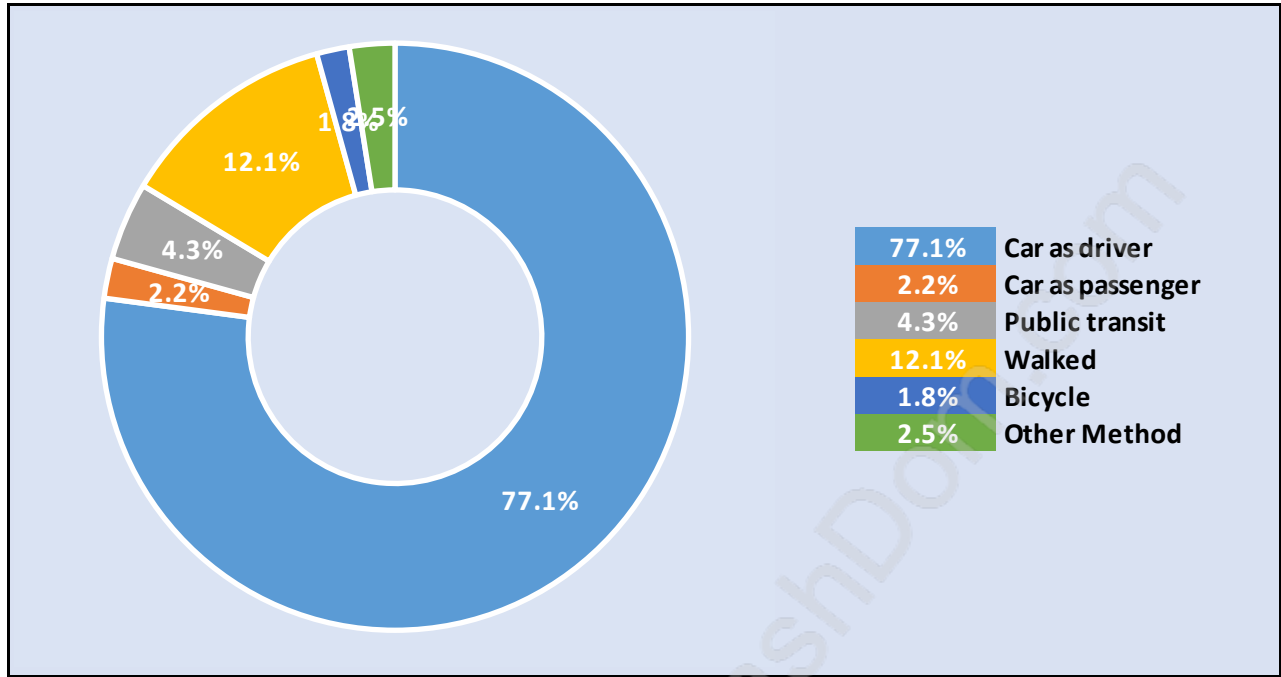

Travel To Work in (from) Caulfeild