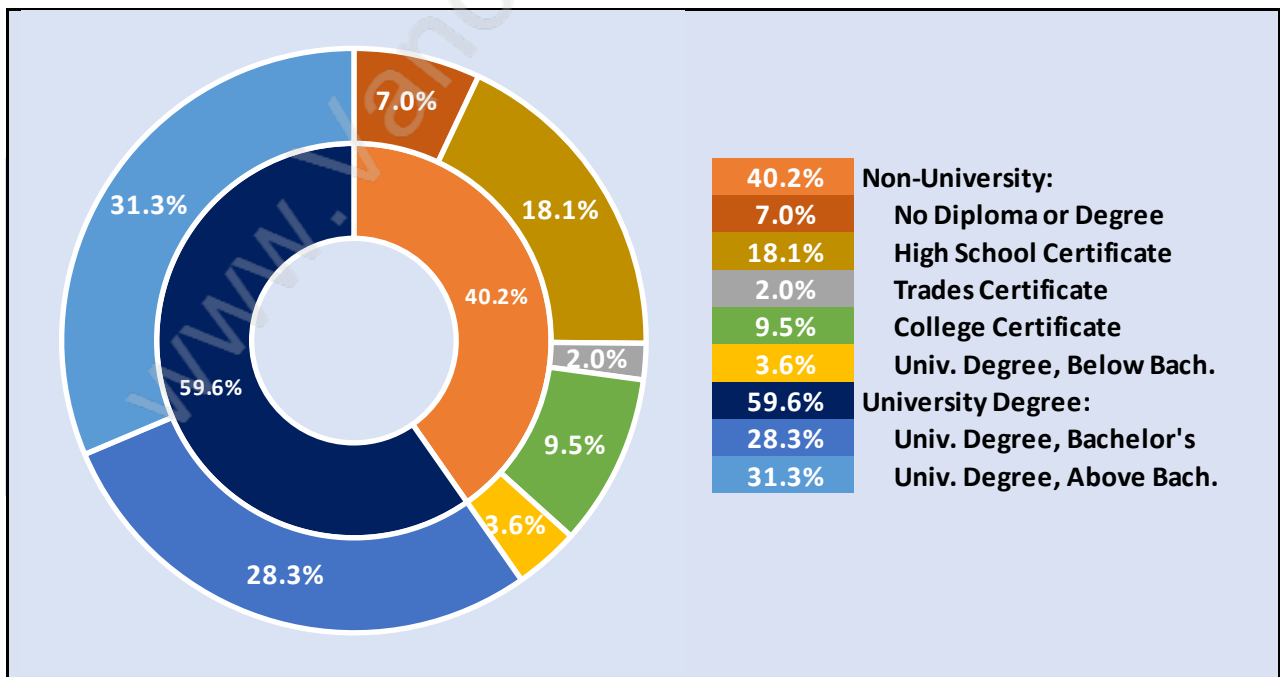

Caulfeild

July 2018

Population Trends in Caulfeild

Population by Age in Caulfeild

Population Age 15+ by Income Status in Caulfeild

Total Population Age 15 - 1,125

Households by Income in Caulfeild

Total Number of Households - 430 / Average Household Income - \$324,191

Families in Caulfeild

Average Persons per Family - 3.1

Children at Home in Caulfeild

Total Number of Children at Home - 464

Family Structure in Caulfeild

Total Number of Families - 361 / Average Persons per Family - 3.1

Households by Household Size in Caulfeild

Total Number of Households - 430

Dwellings in Caulfeild

Population Age 15+ in Caulfeild

Labour Force by Occupation in Caulfeild

Labour Force Participation in Caulfeild