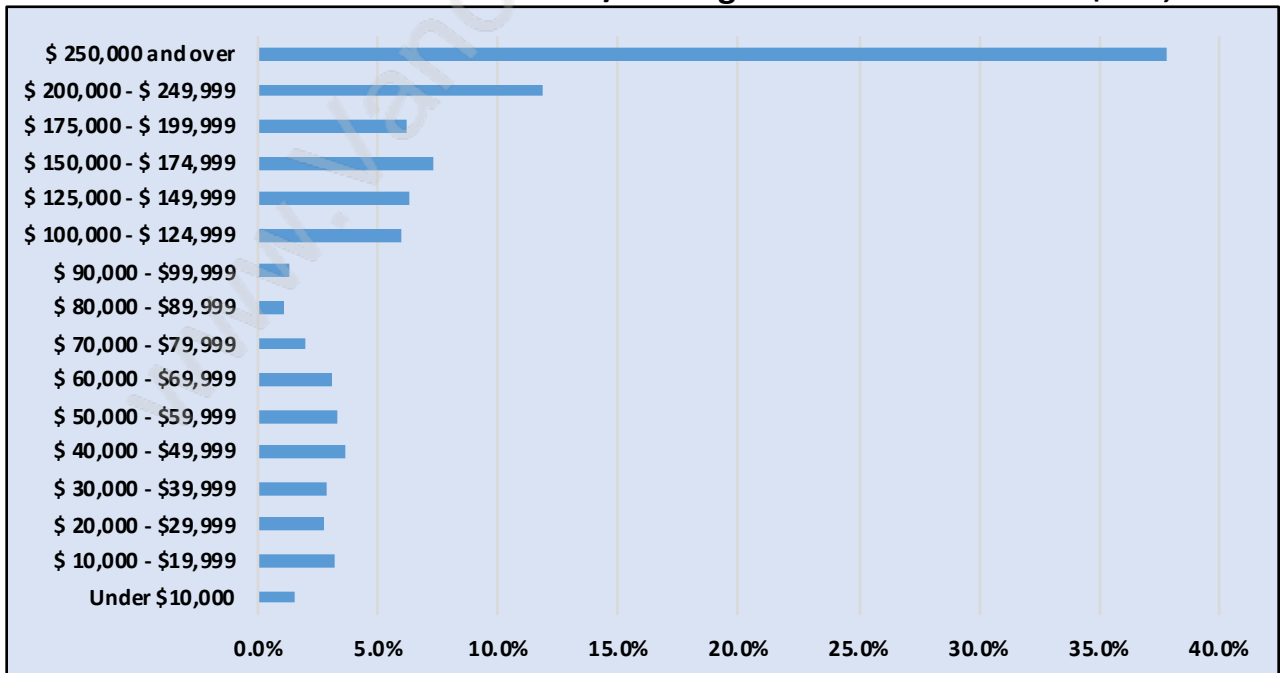

Caulfeild

July 2018

Population Trends in Caulfeild

Population by Age in Caulfeild

Population Age 15+ by Income Status in Caulfeild

Total Population Age 15 - 1,125

Households by Income in Caulfeild

Total Number of Households - 430 / Average Household Income - \$324,191

Families in Caulfeild

Average Persons per Family - 3.1

Children at Home in Caulfeild

Total Number of Children at Home - 464

Family Structure in Caulfeild

Total Number of Families - 361 / Average Persons per Family - 3.1