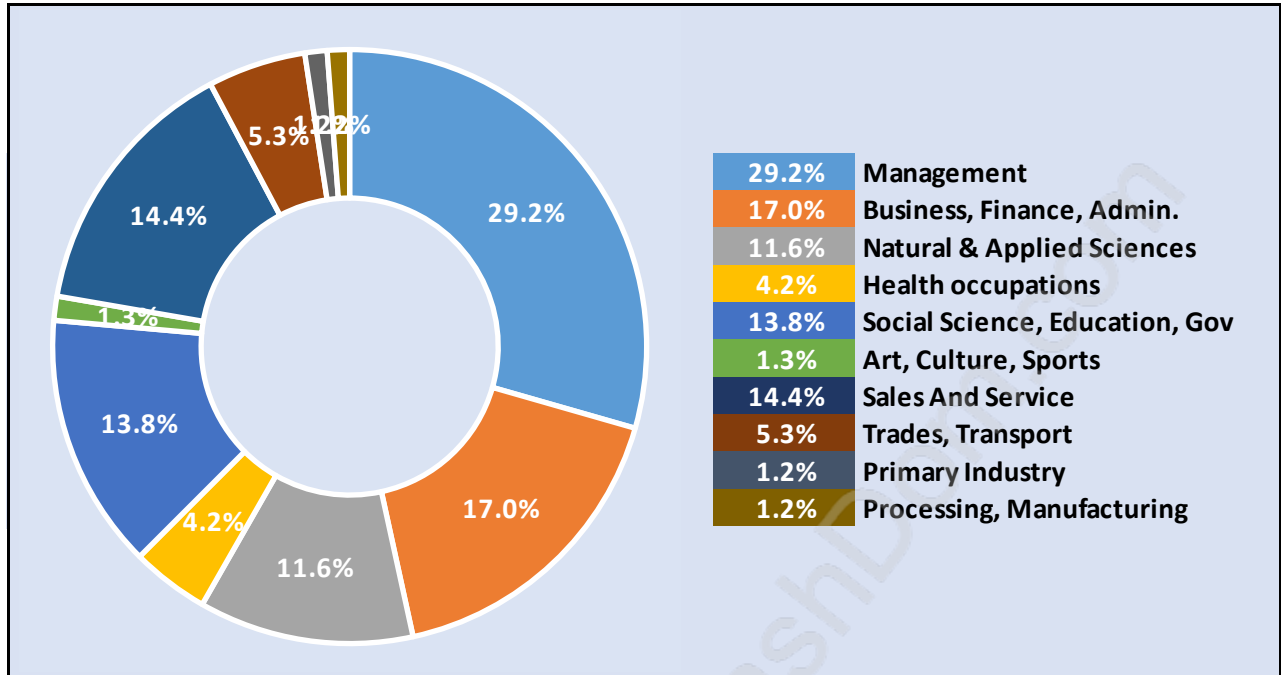

Labour Force by Occupation in Caulfeild