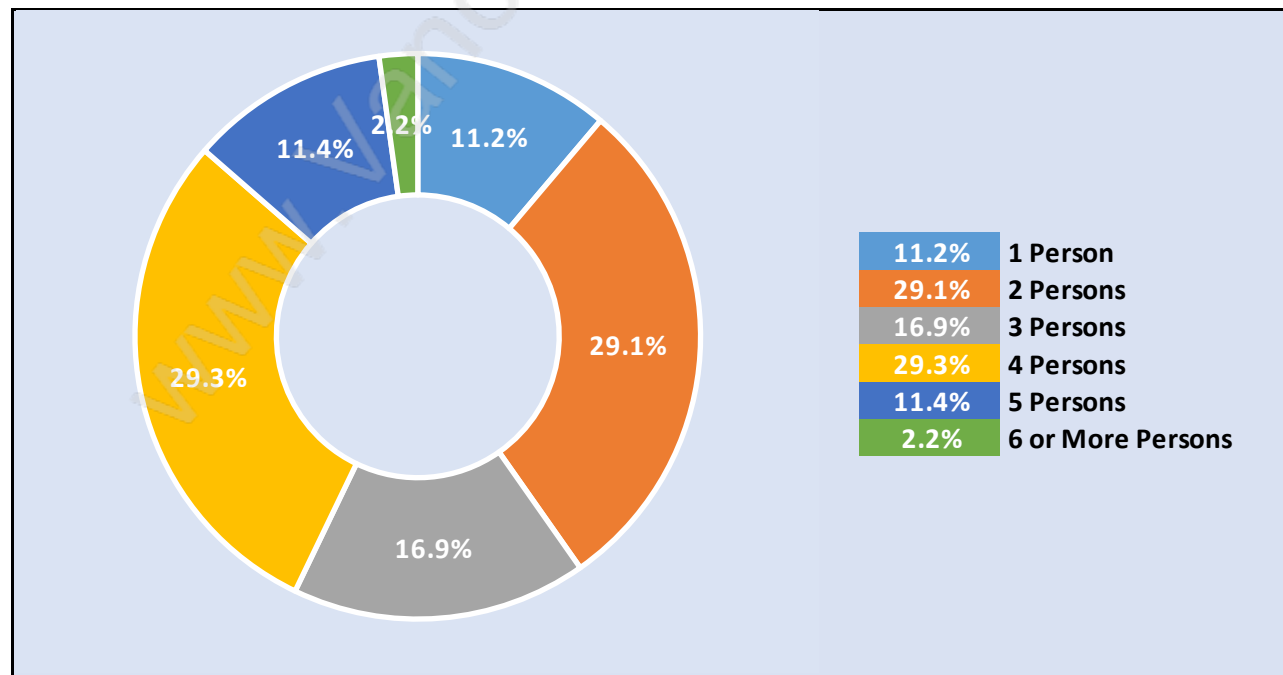

Households by Household Size in Caulfeild

Total Number of Households - 430