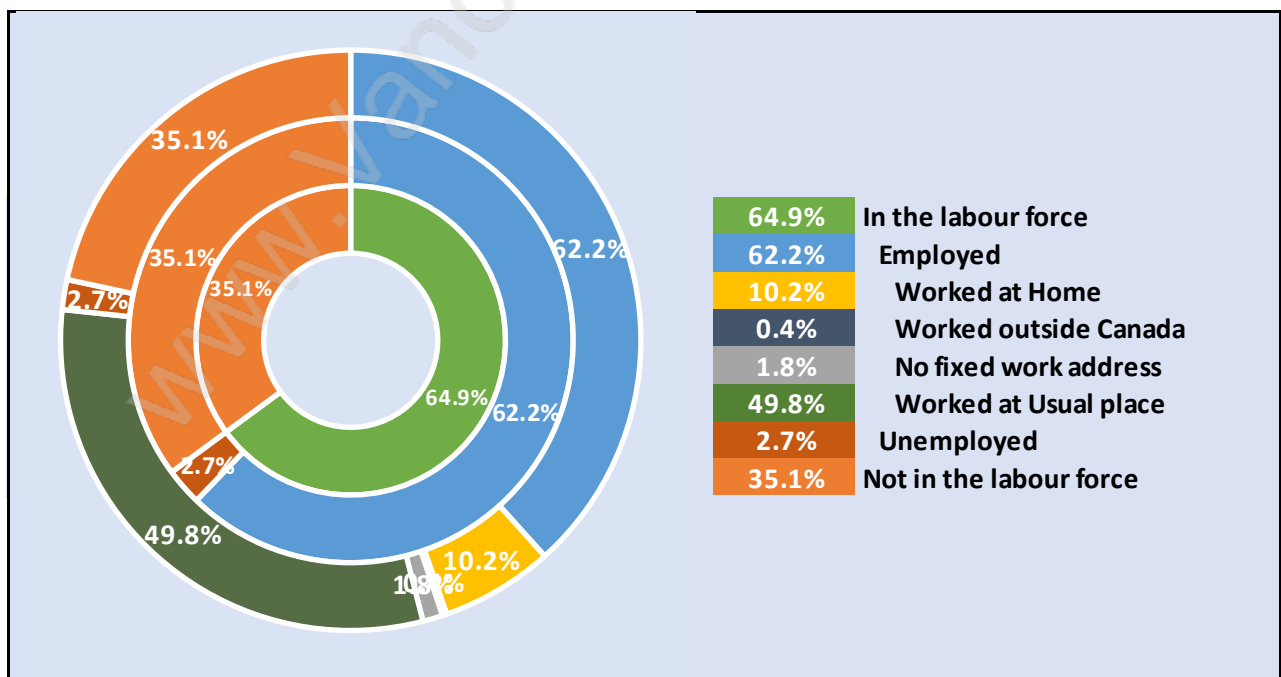

Households by Household Size in Caulfeild

Total Number of Households - 430

Dwellings in Caulfeild

Population Age 15+ in Caulfeild

Labour Force by Occupation in Caulfeild

Labour Force Participation in Caulfeild