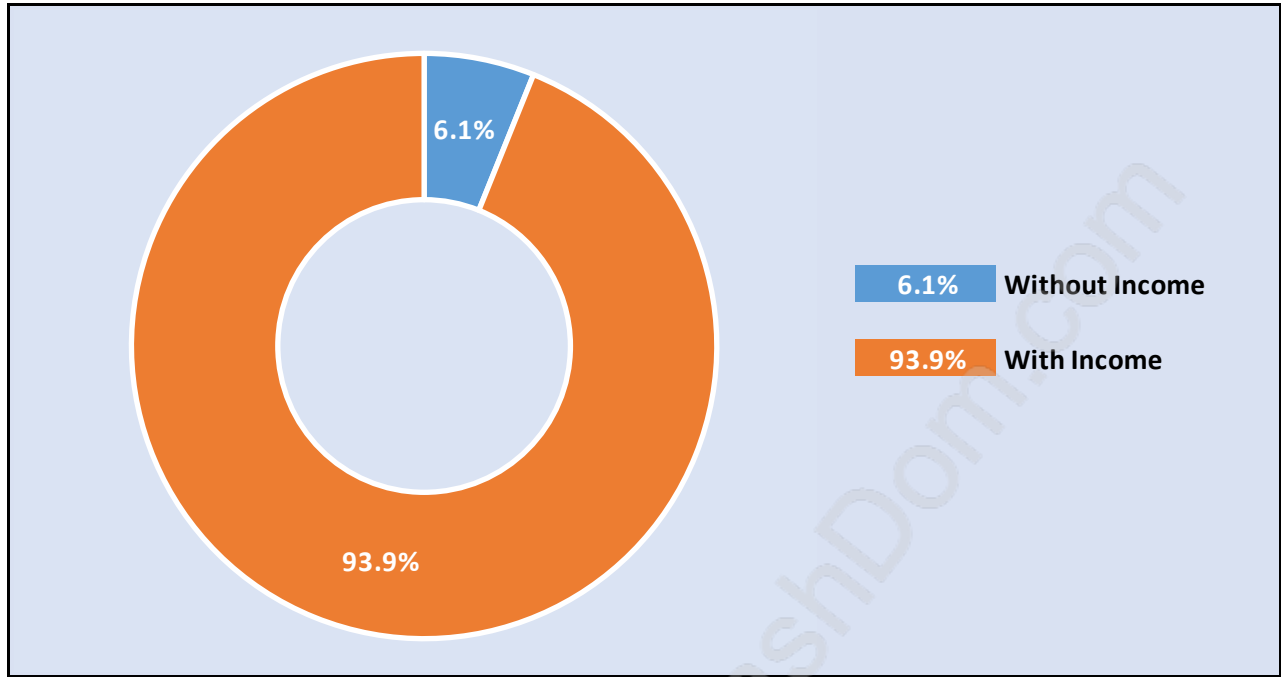

Caulfeild

July 2018

Population Trends in Caulfeild

Population by Age in Caulfeild

Population Age 15+ by Income Status in Caulfeild

Total Population Age 15 - 1,125

Households by Income in Caulfeild

Total Number of Households - 430 / Average Household Income - \$324,191

Families in Caulfeild

Average Persons per Family - 3.1

Children at Home in Caulfeild

Total Number of Children at Home - 464

Family Structure in Caulfeild

Total Number of Families - 361 / Average Persons per Family - 3.1