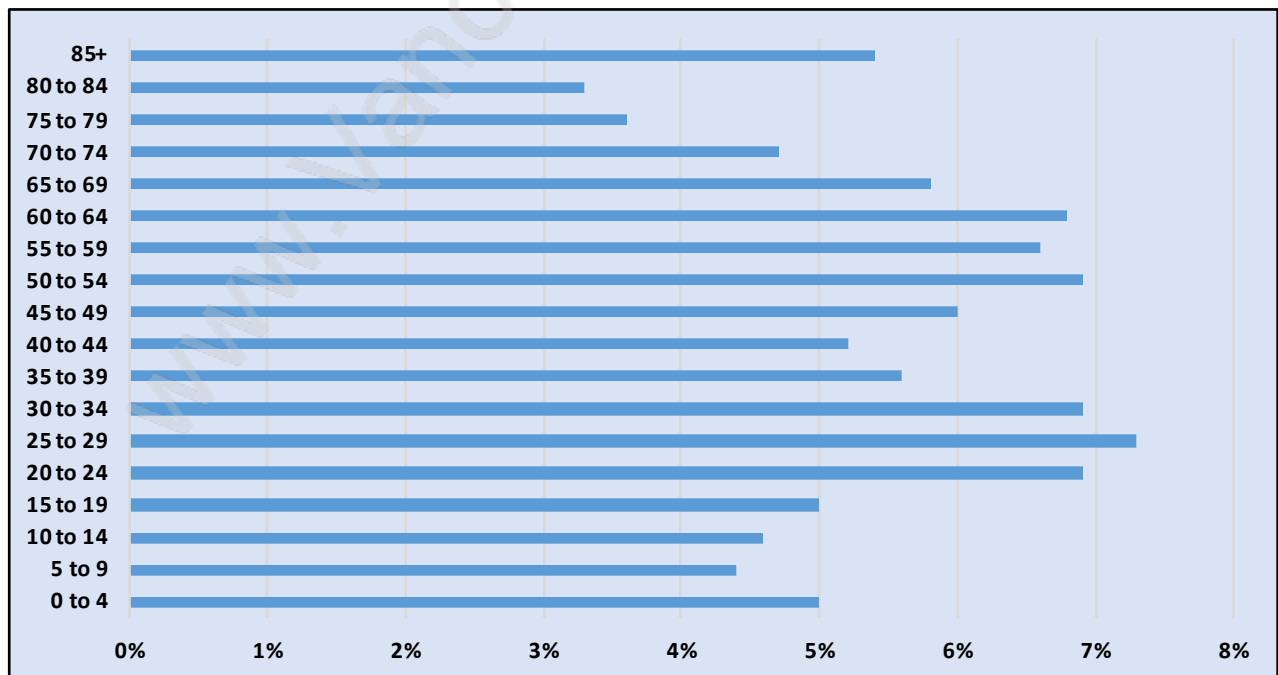

Central Abbotsford

Population Trends in Central Abbotsford

Population by Age in Central Abbotsford

Population Age 15+ by Income Status in Central Abbotsford

Total Population Age 15 - 26,910

Households by Income in Central Abbotsford

Total Number of Households - 14,007 / Average Household Income - \$69,537

Families in Central Abbotsford

Average Persons per Family - 2.8

Children at Home in Central Abbotsford

Total Number of Children at Home - 7,679