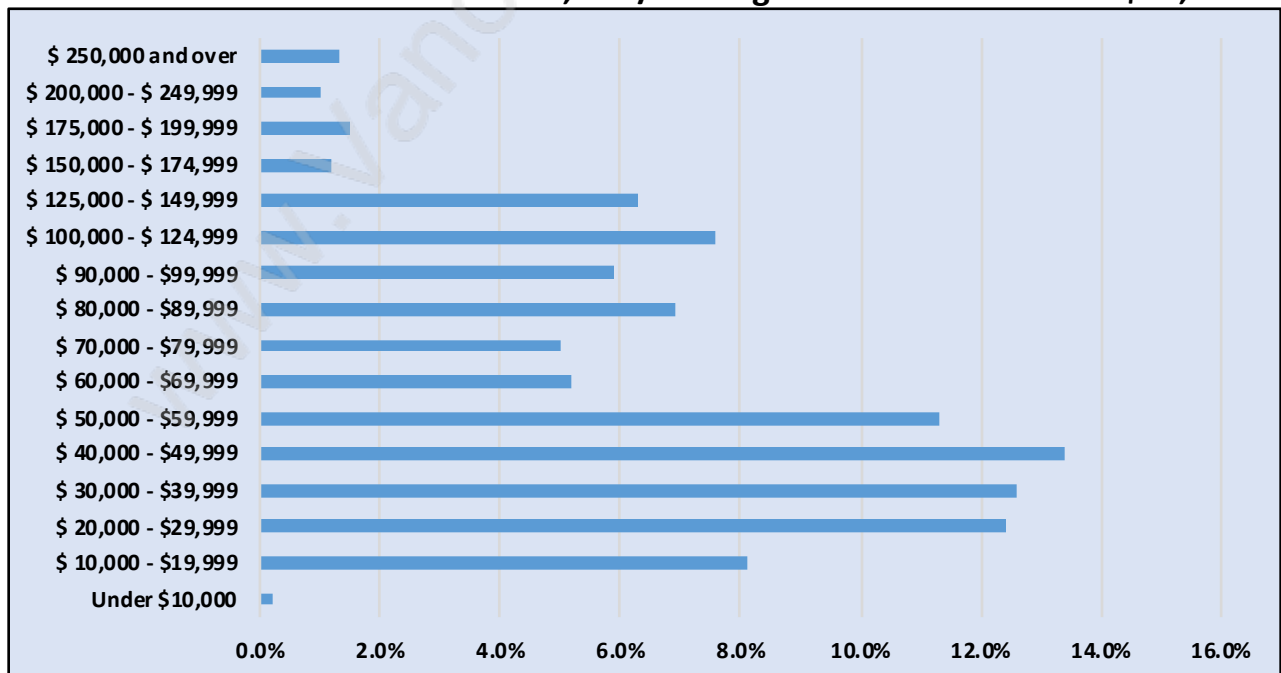

Central Abbotsford

Population Trends in Central Abbotsford

Population by Age in Central Abbotsford

Population Age 15+ by Income Status in Central Abbotsford

Total Population Age 15 - 26,910

Households by Income in Central Abbotsford

Total Number of Households - 14,007 / Average Household Income - \$69,537

Families in Central Abbotsford

Average Persons per Family - 2.8

Children at Home in Central Abbotsford

Total Number of Children at Home - 7,679