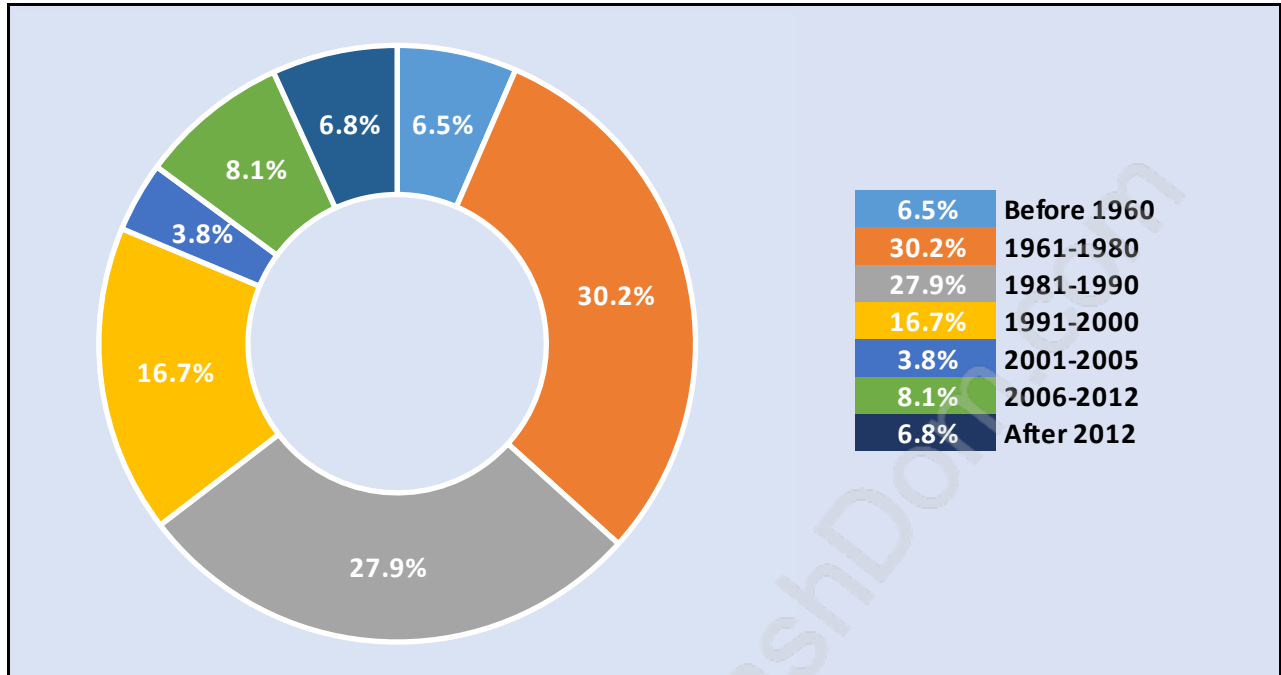

Private Dwellings by Period of Construction in Central Abbotsford

Dominant Period of Construction - 1961-1980