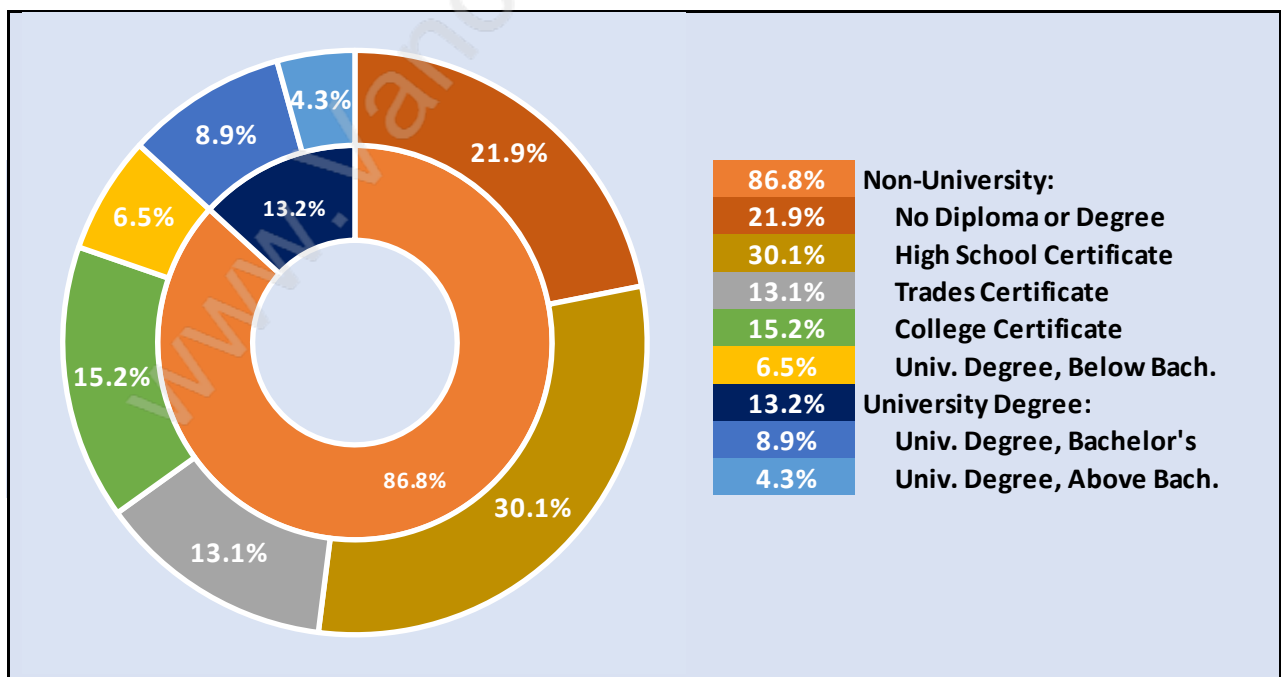

Population Age 15+ in Central Abbotsford