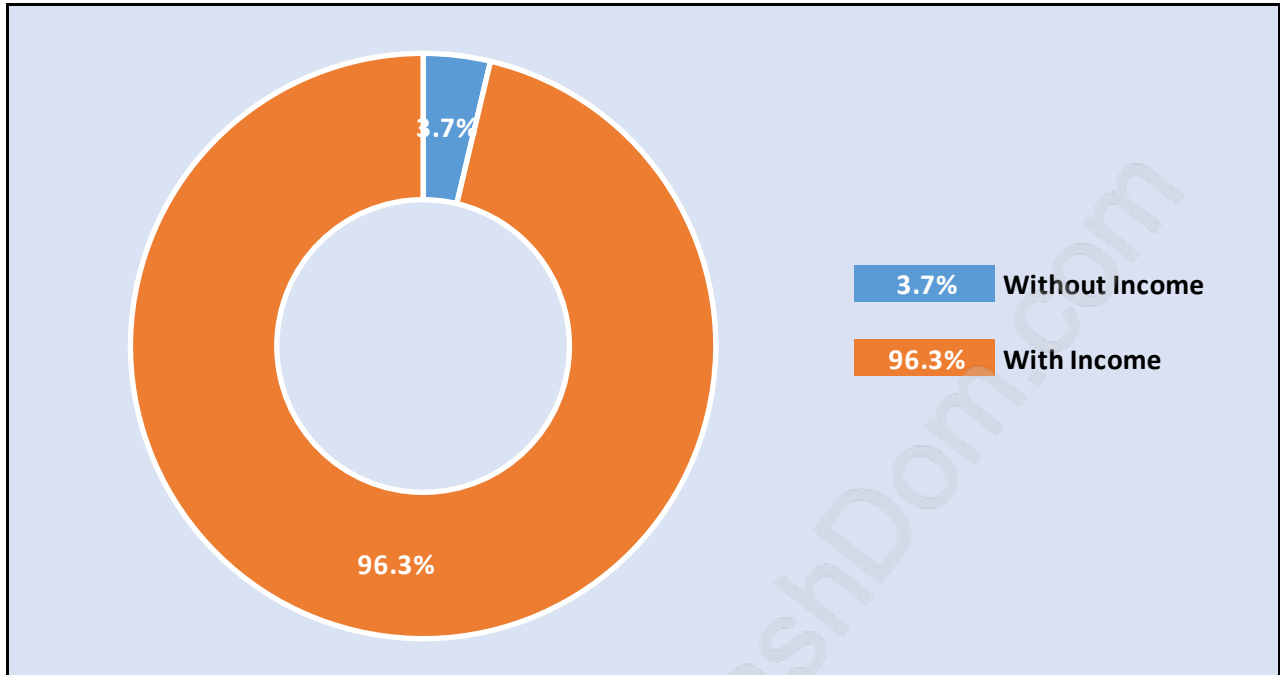

Central Abbotsford

Population Trends in Central Abbotsford

Population by Age in Central Abbotsford

Population Age 15+ by Income Status in Central Abbotsford

Total Population Age 15 - 26,910

Households by Income in Central Abbotsford

Total Number of Households - 14,007 / Average Household Income - \$69,537

Families in Central Abbotsford

Average Persons per Family - 2.8

Children at Home in Central Abbotsford

Total Number of Children at Home - 7,679