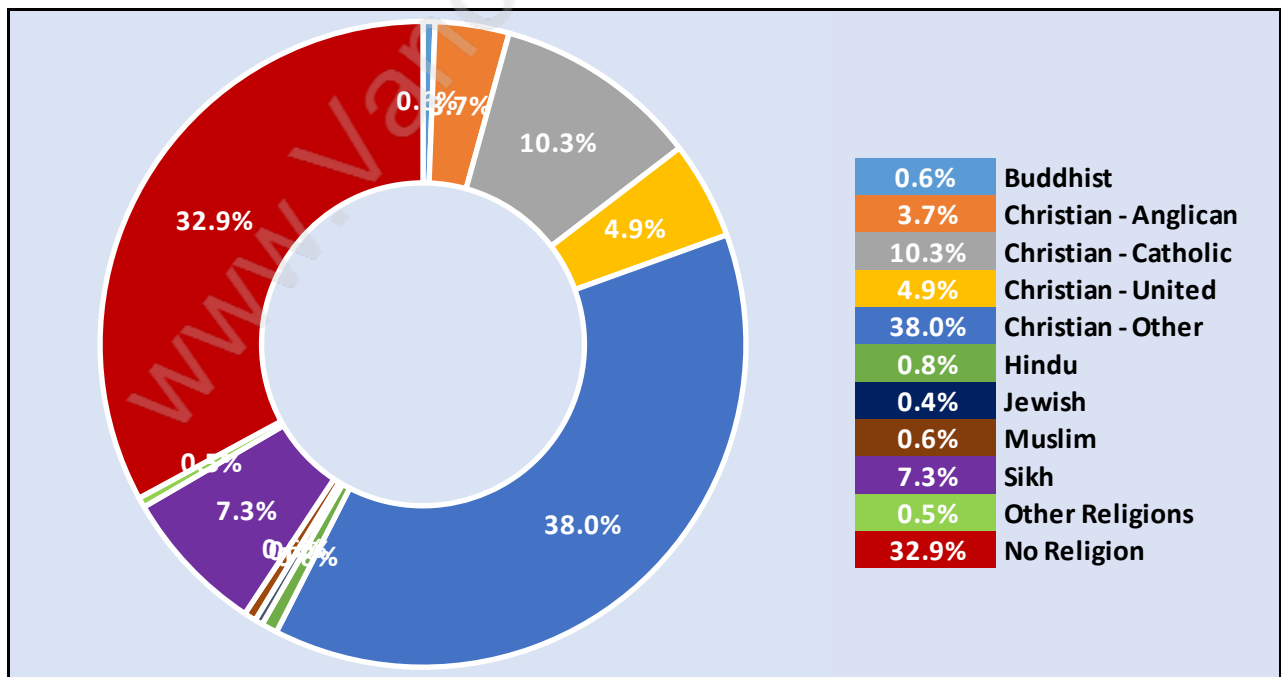

Population by Religion in Central Abbotsford