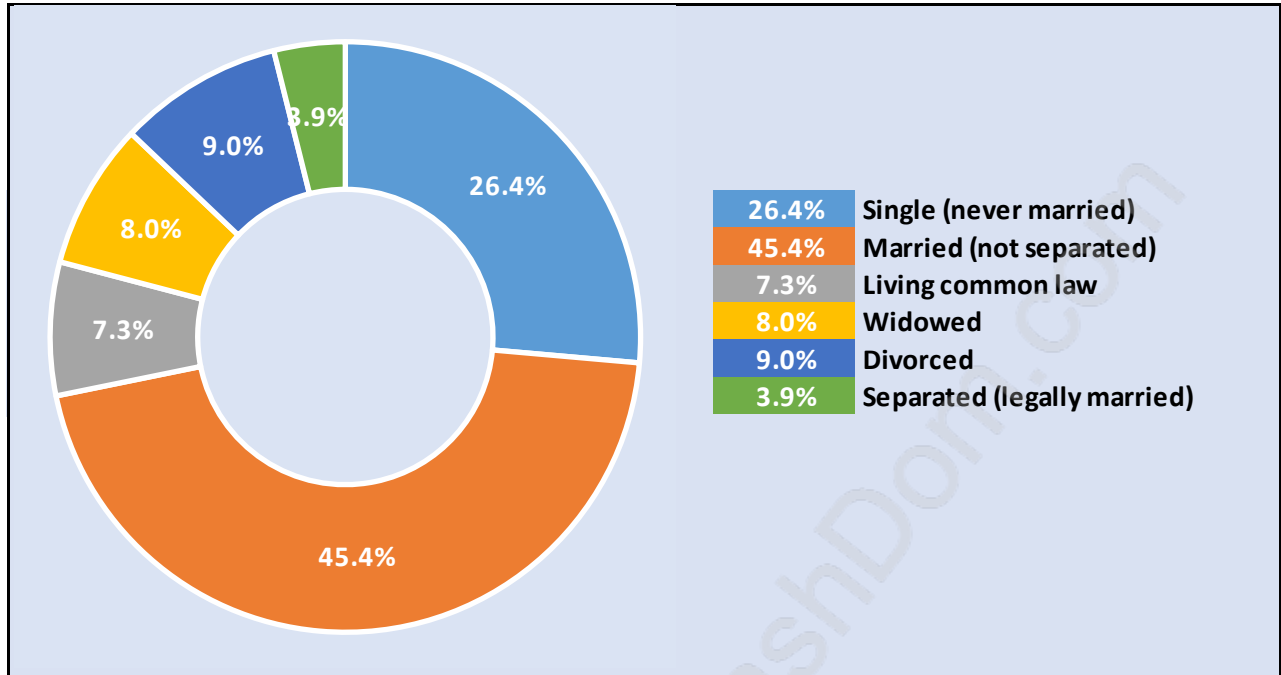

Central Abbotsford

Population Trends in Central Abbotsford

Population by Age in Central Abbotsford

Population Age 15+ by Income Status in Central Abbotsford

Total Population Age 15 - 26,910

Households by Income in Central Abbotsford

Total Number of Households - 14,007 / Average Household Income - \$69,537

Families in Central Abbotsford

Average Persons per Family - 2.8

Children at Home in Central Abbotsford

Total Number of Children at Home - 7,679