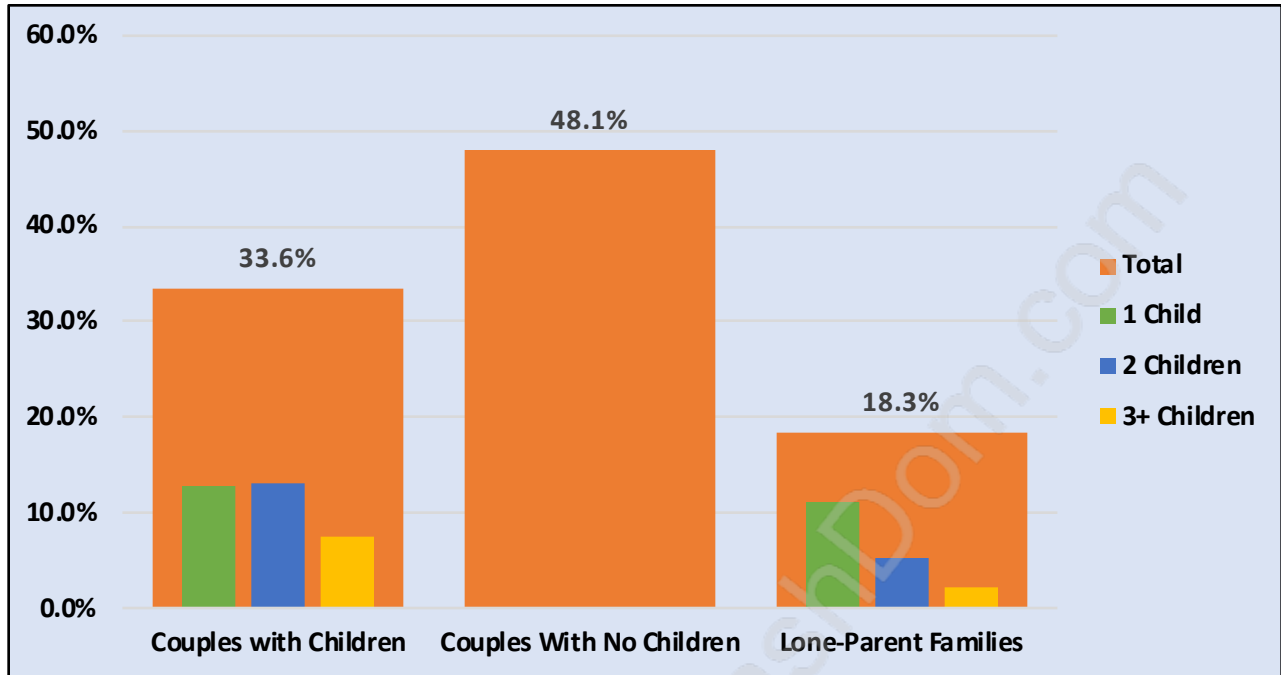

Family Structure in Central Abbotsford

Total Number of Families - 8,318 / Average Persons per Family - 2.8