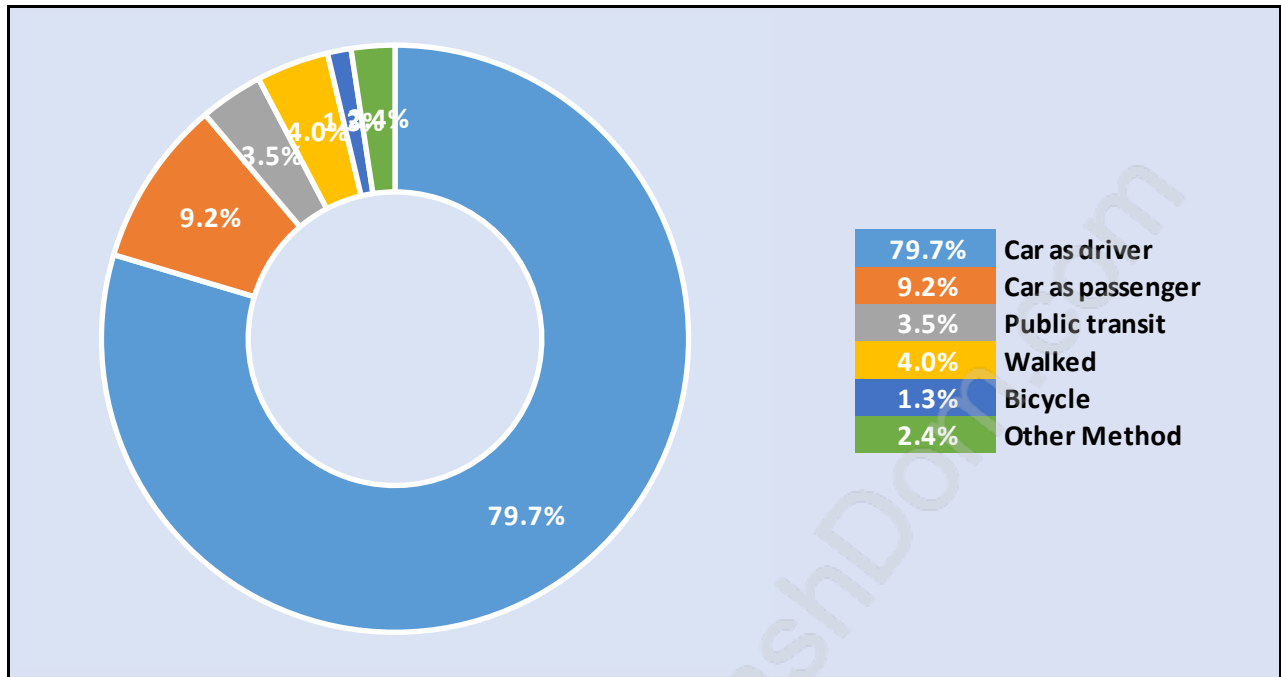

Population Age 15+ in Central Abbotsford

Labour Force by Occupation in Central Abbotsford

Labour Force Participation in Central Abbotsford

Travel To Work in (from) Central Abbotsford

Occupied Dwellings by Structure Type in Central Abbotsford