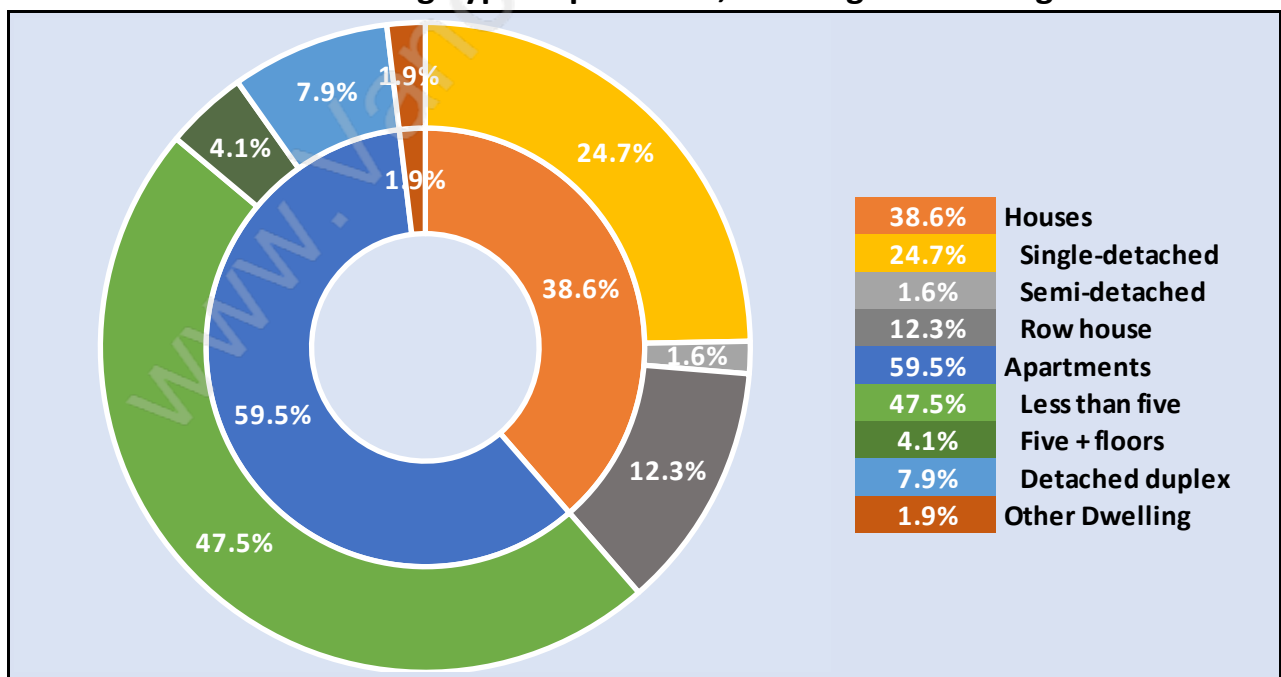

Occupied Dwellings by Structure Type in Central Abbotsford

Dominant Bulding Type - Apartment, building low and high rise