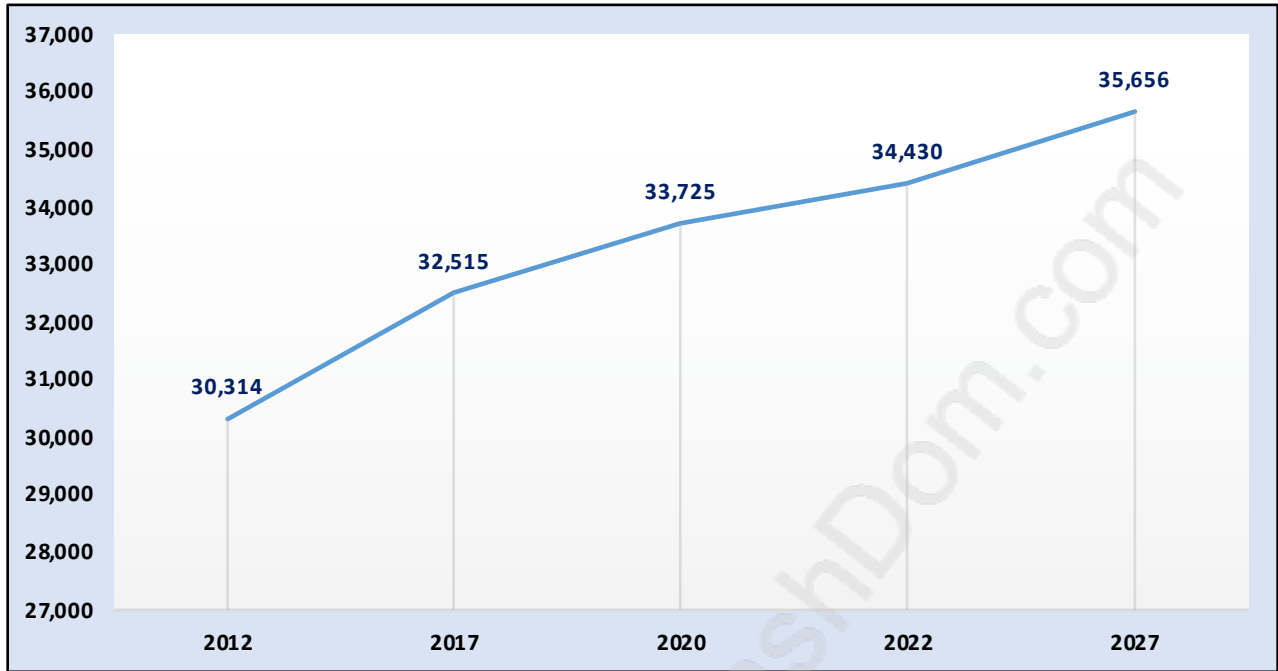

Central Abbotsford

Population Trends in Central Abbotsford

Population by Age in Central Abbotsford

Population Age 15+ by Income Status in Central Abbotsford

Total Population Age 15 - 26,910

Households by Income in Central Abbotsford