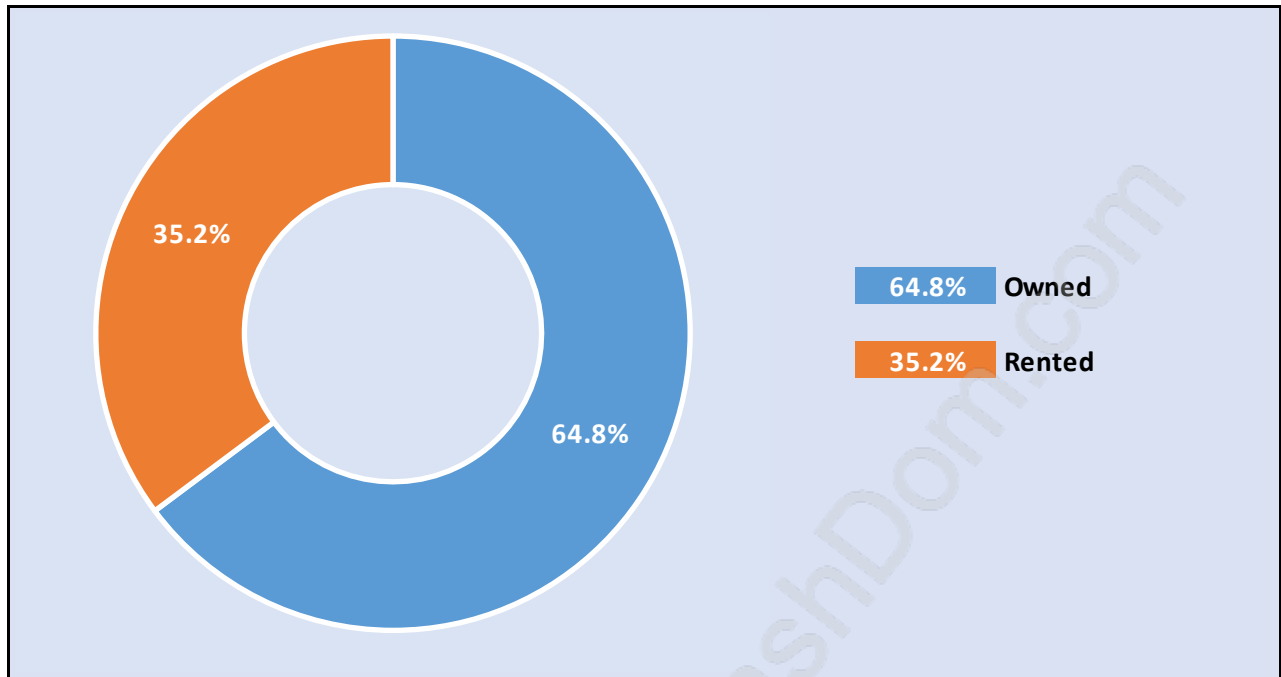

Family Structure in Central Abbotsford

Total Number of Families - 8,318 / Average Persons per Family - 2.8

Households by Household Size in Central Abbotsford

Total Number of Households - 14,007

Dwellings in Central Abbotsford