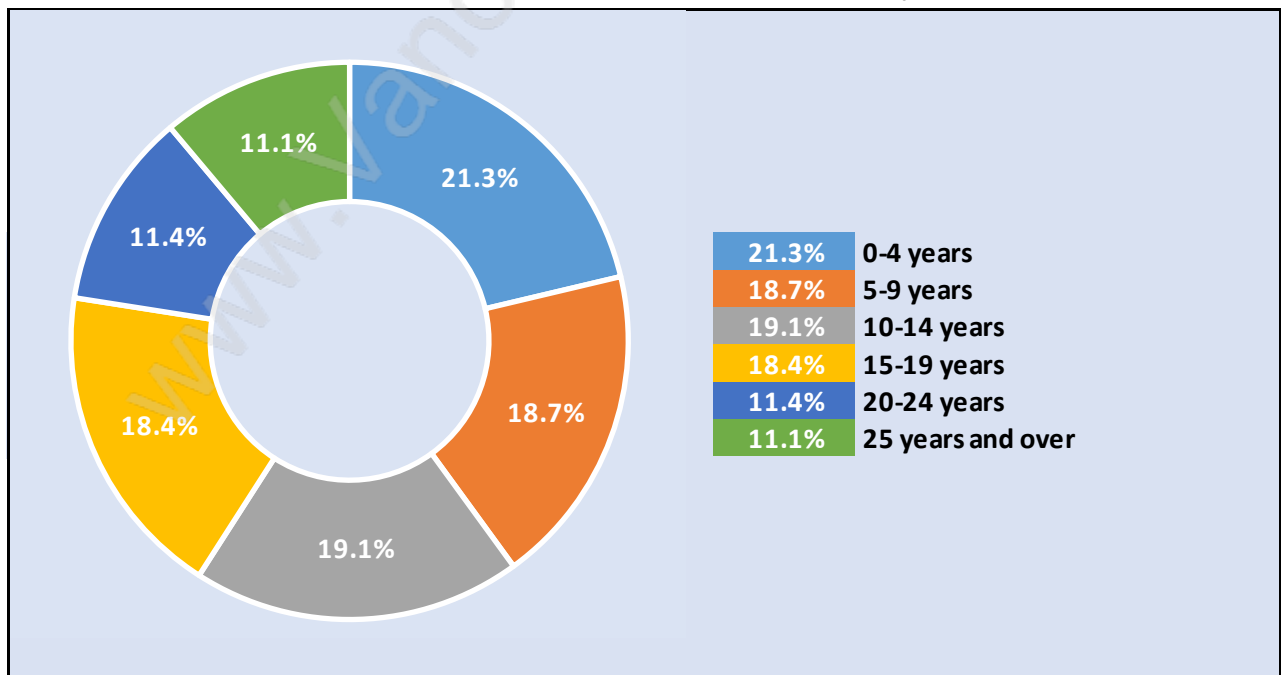

Central Abbotsford

Population Trends in Central Abbotsford

Population by Age in Central Abbotsford

Population Age 15+ by Income Status in Central Abbotsford

Total Population Age 15 - 26,910

Households by Income in Central Abbotsford

Total Number of Households - 14,007 / Average Household Income - \$69,537

Families in Central Abbotsford

Average Persons per Family - 2.8

Children at Home in Central Abbotsford

Total Number of Children at Home - 7,679