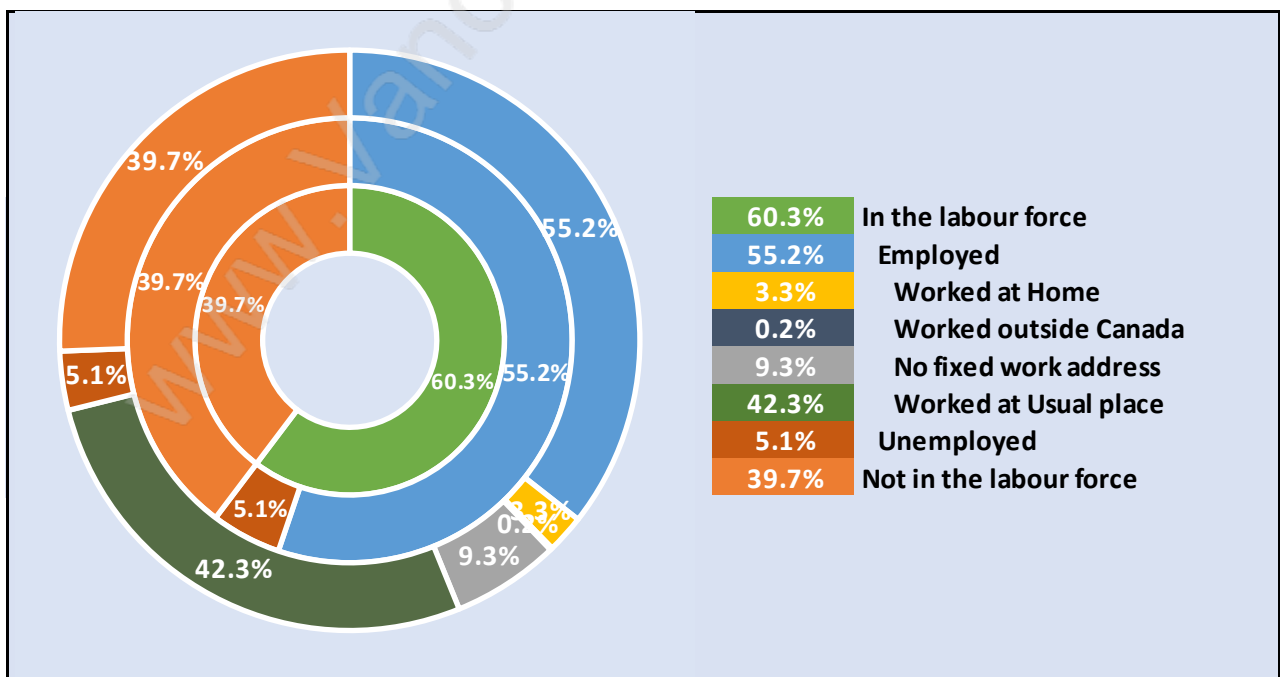

Labour Force Participation in Central Abbotsford