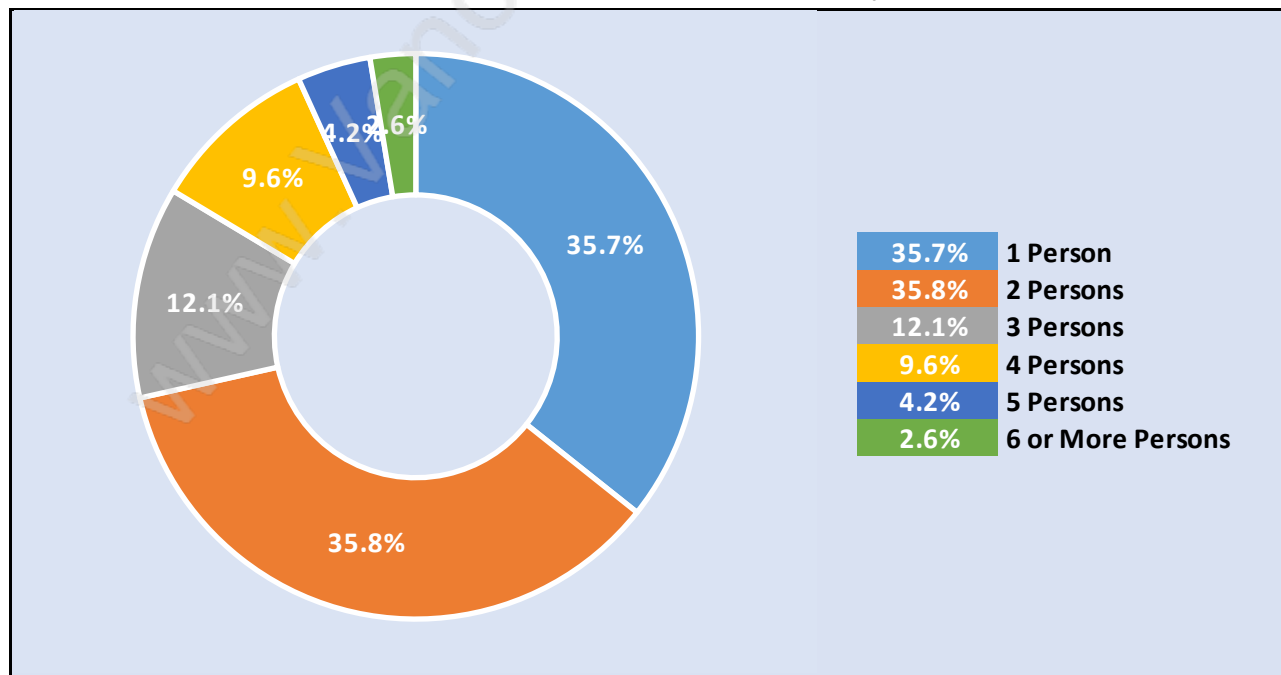

Households by Household Size in Central Abbotsford

Total Number of Households - 14,007