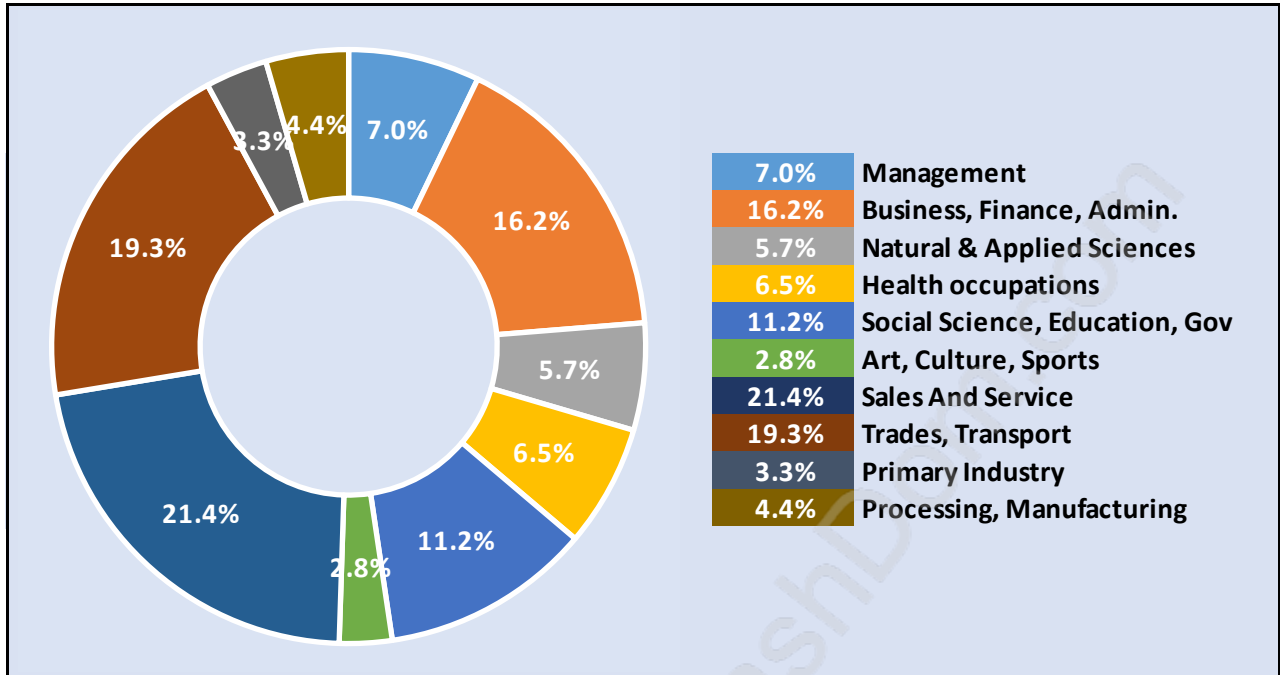

Population Age 15+ in Central Abbotsford

Labour Force by Occupation in Central Abbotsford

Labour Force Participation in Central Abbotsford

Travel To Work in (from) Central Abbotsford

Occupied Dwellings by Structure Type in Central Abbotsford