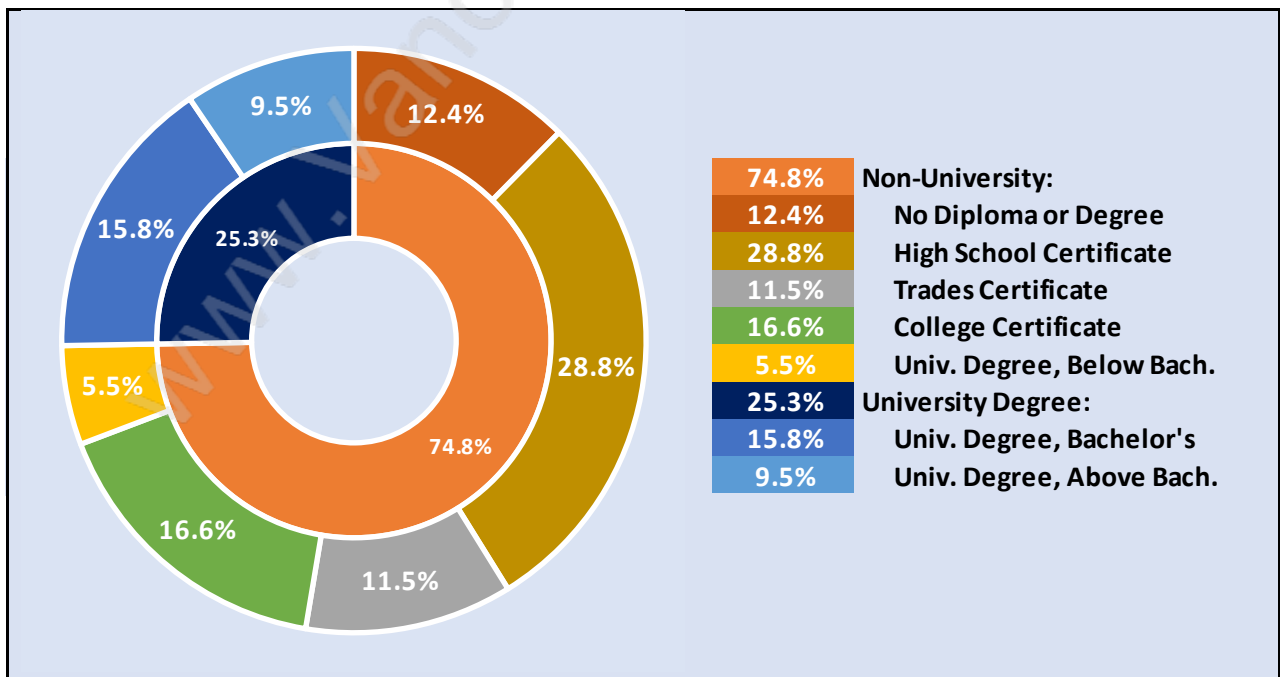

Population Age 15+ in Central Coquitlam