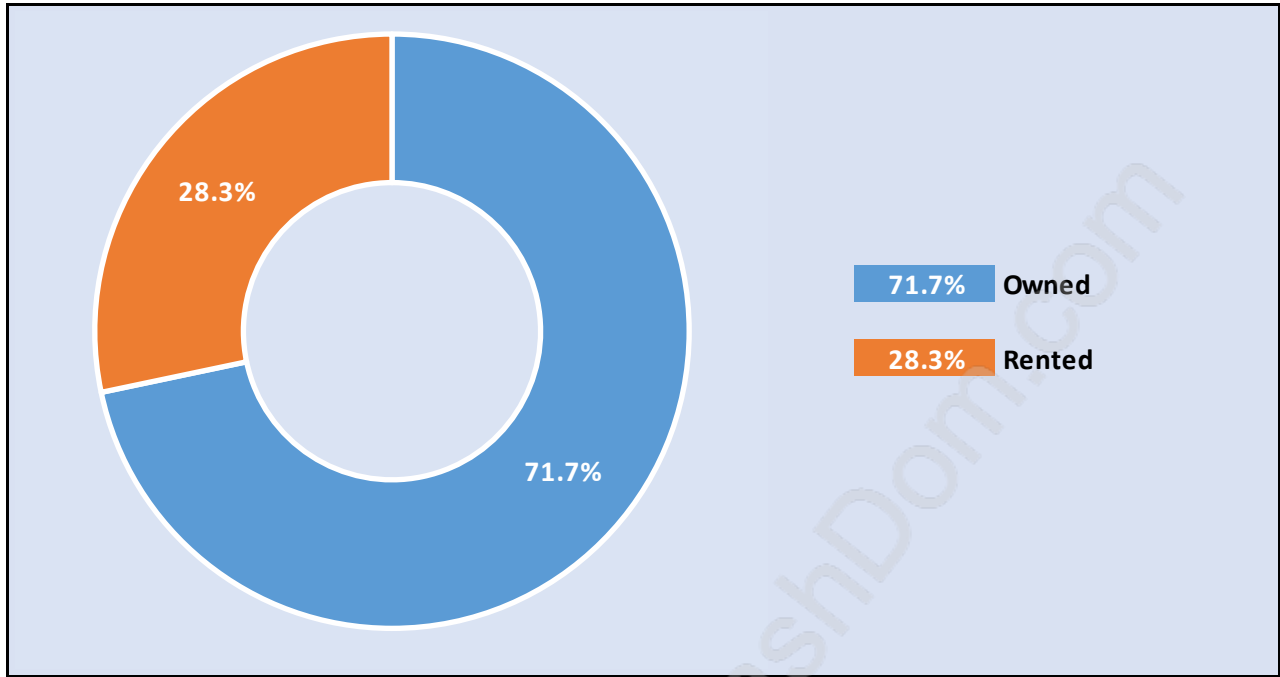

Dwellings in Central Coquitlam