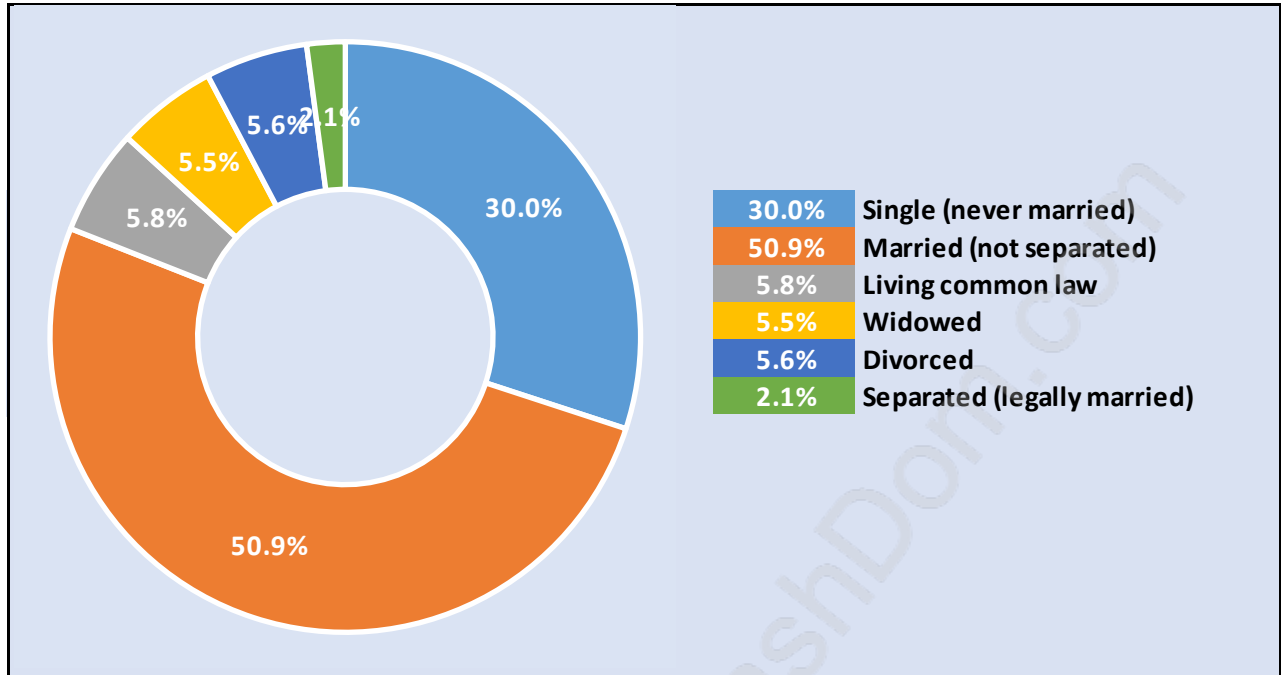

Families in Central Coquitlam

Average Persons per Family - 3.1