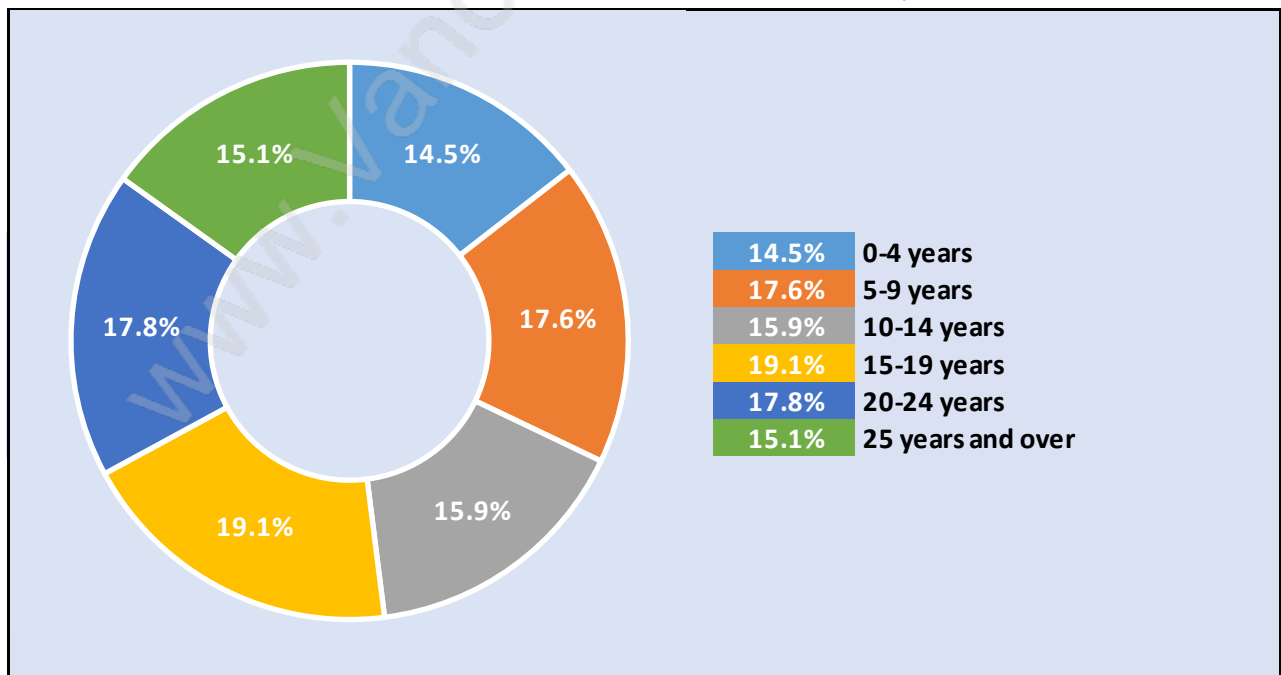

Children at Home in Central Coquitlam

Total Number of Children at Home - 6,371