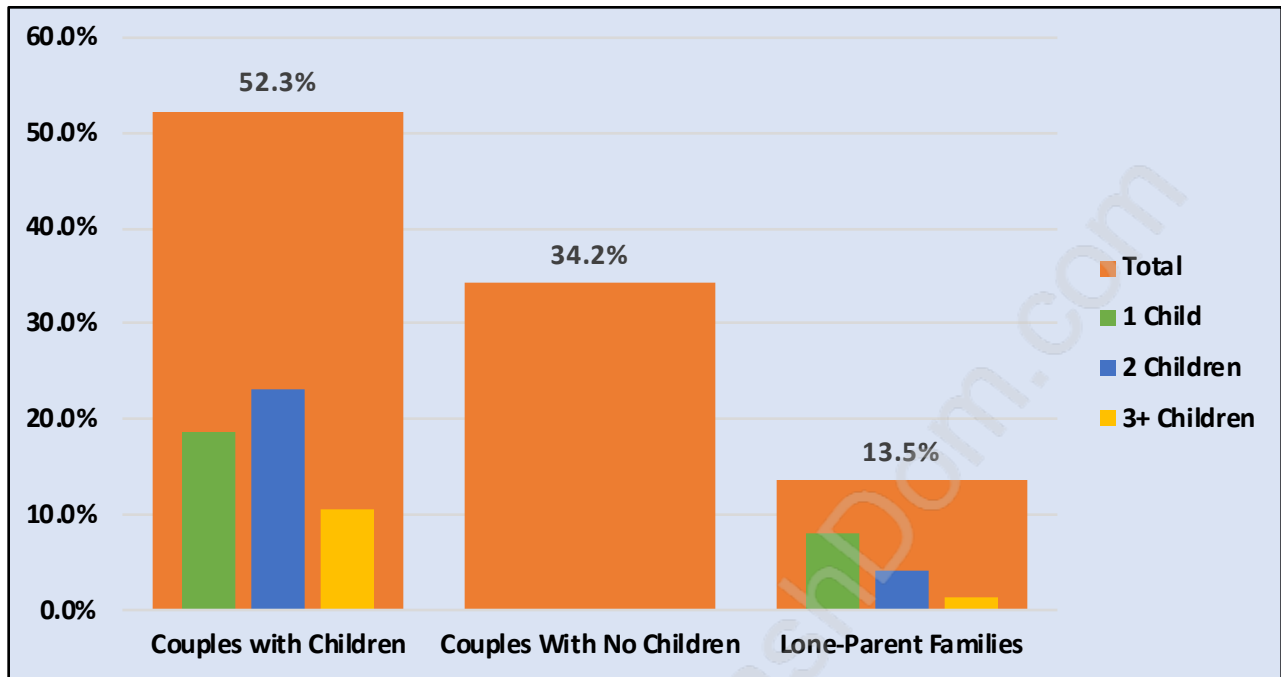

Family Structure in Central Coquitlam

Total Number of Families - 5,346 / Average Persons per Family - 3.1