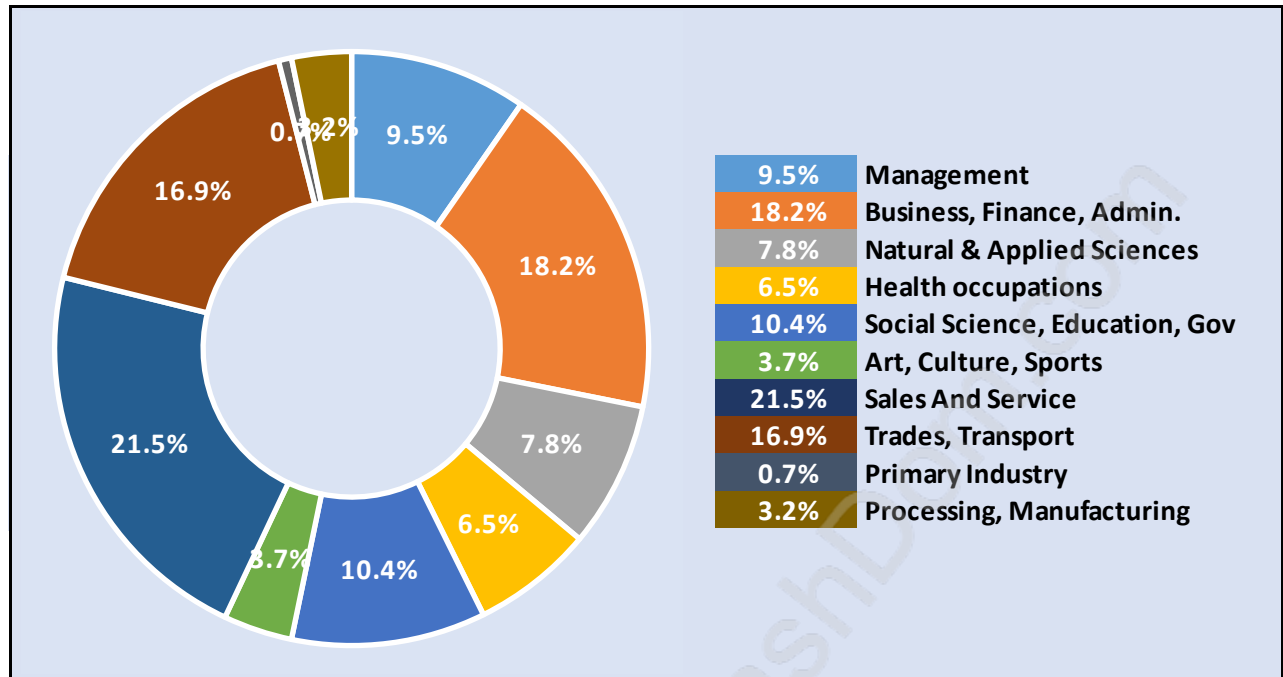

Labour Force by Occupation in Central Coquitlam