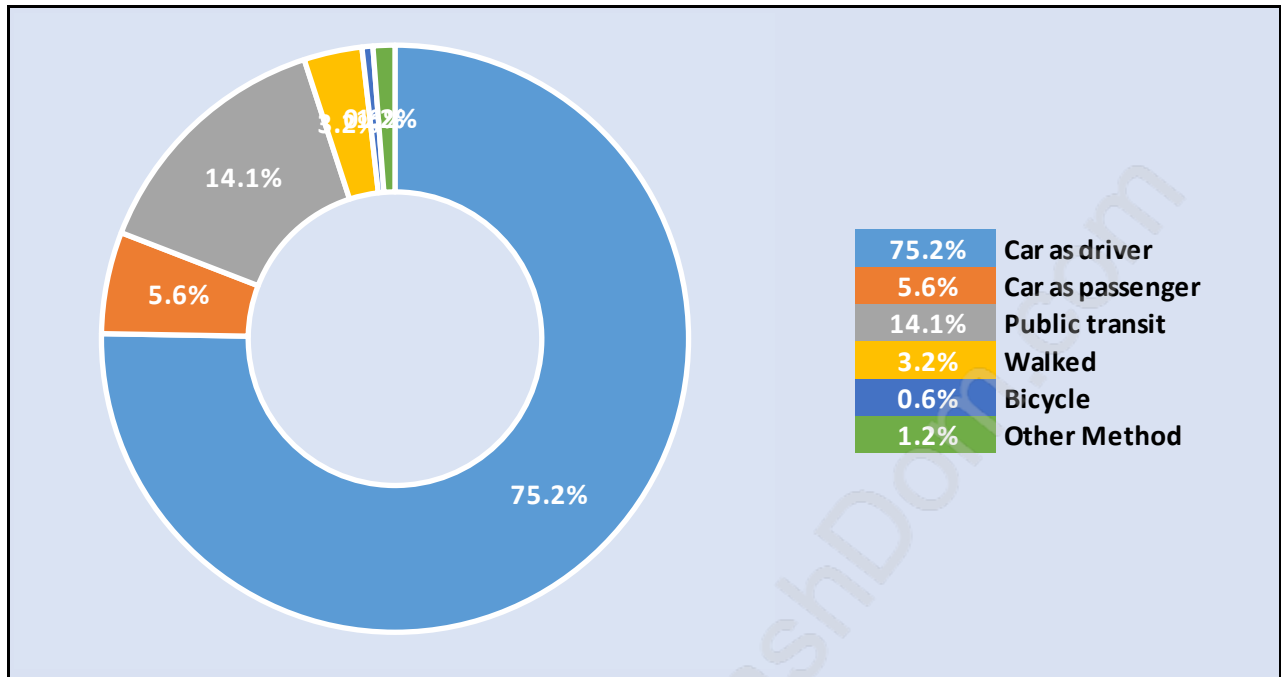

Travel To Work in (from) Central Coquitlam