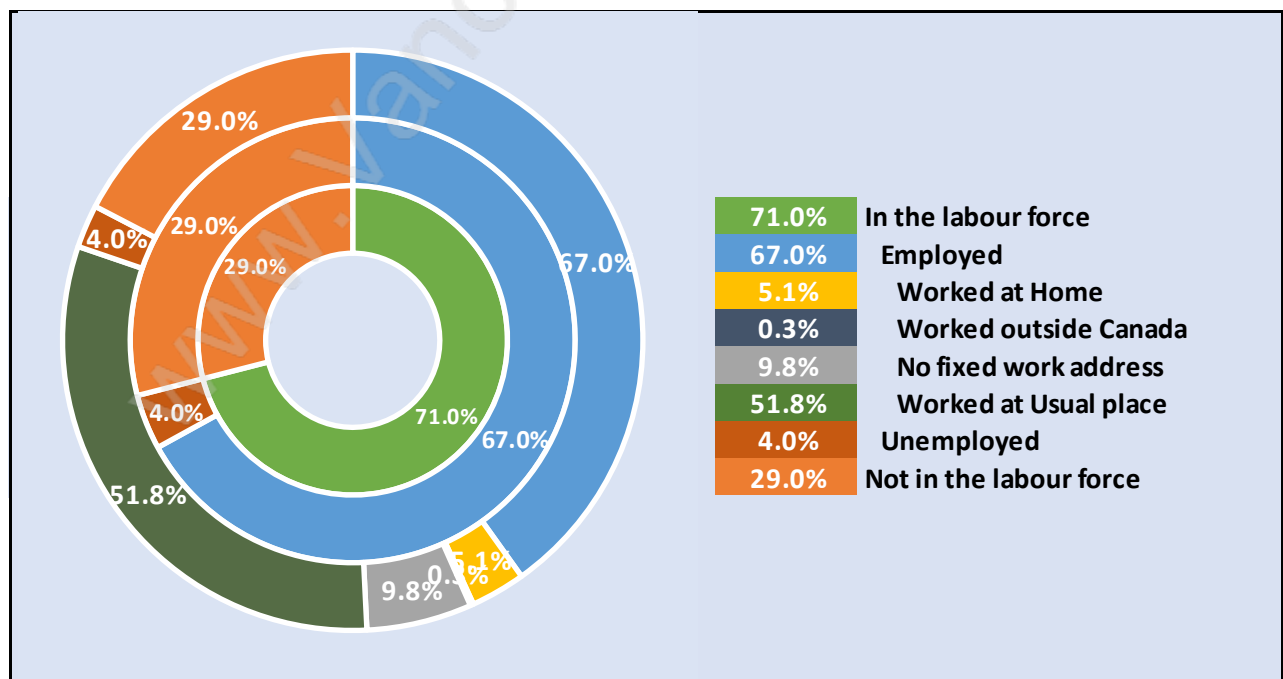

Labour Force Participation in Central Coquitlam