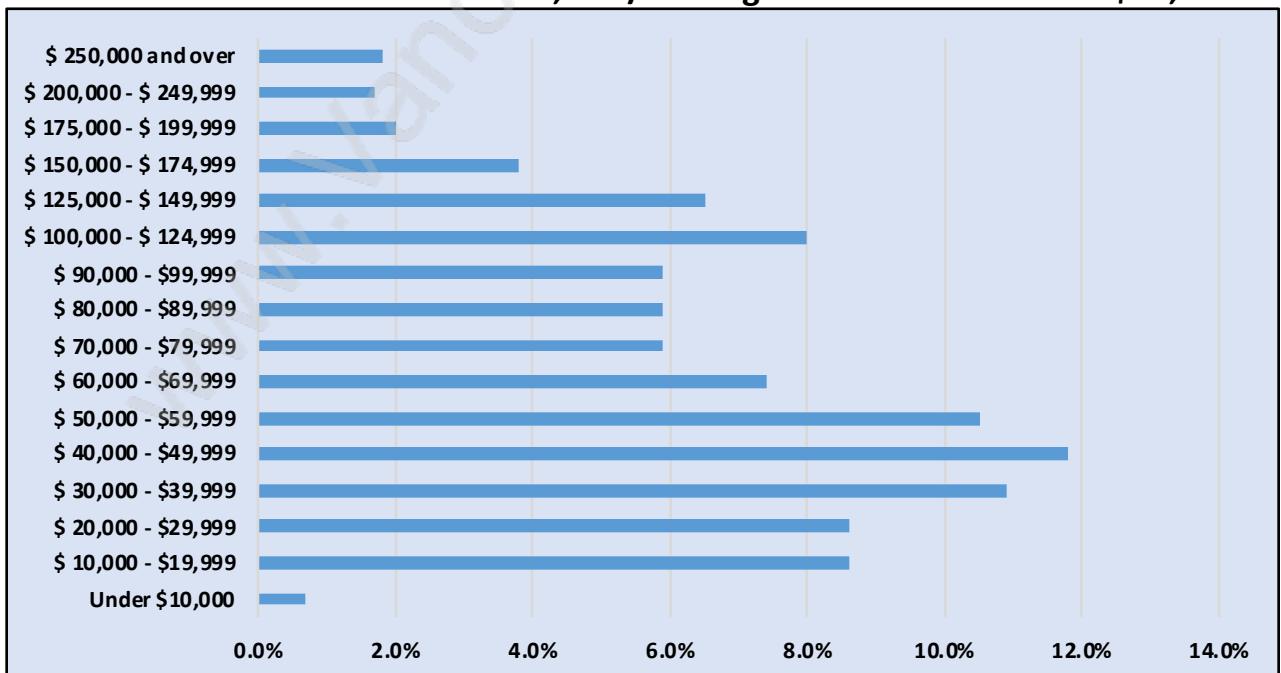

Central Lonsdale

Population Trends in Central Lonsdale

Population by Age in Central Lonsdale

Population Age 15+ by Income Status in Central Lonsdale

Total Population Age 15 - 16,425

Households by Income in Central Lonsdale

Total Number of Households - 9,314 / Average Household Income - \$76,748

Families in Central Lonsdale

Average Persons per Family - 2.8

Children at Home in Central Lonsdale

Total Number of Children at Home - 4,631