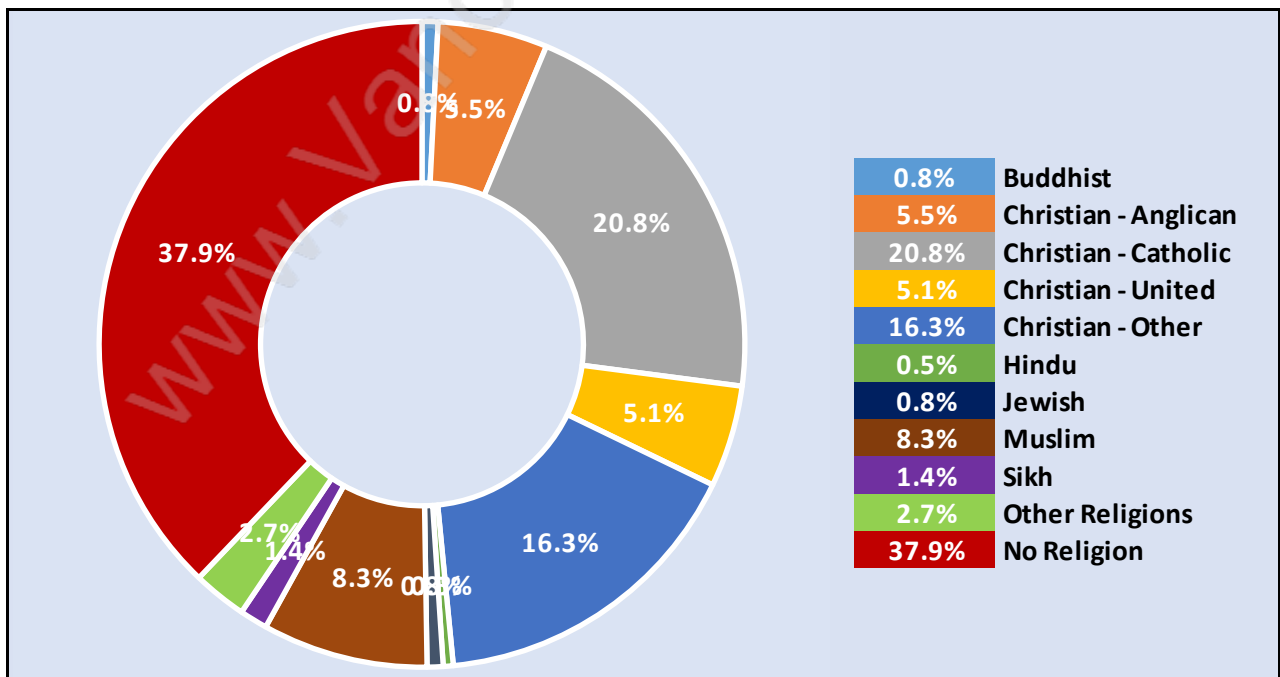

Dominant Bulding Type - Apartment, building low and high rise

Private Dwellings by Period of Construction in Central Lonsdale

Dominant Period of Construction - 1961-1980

Population by Religion in Central Lonsdale