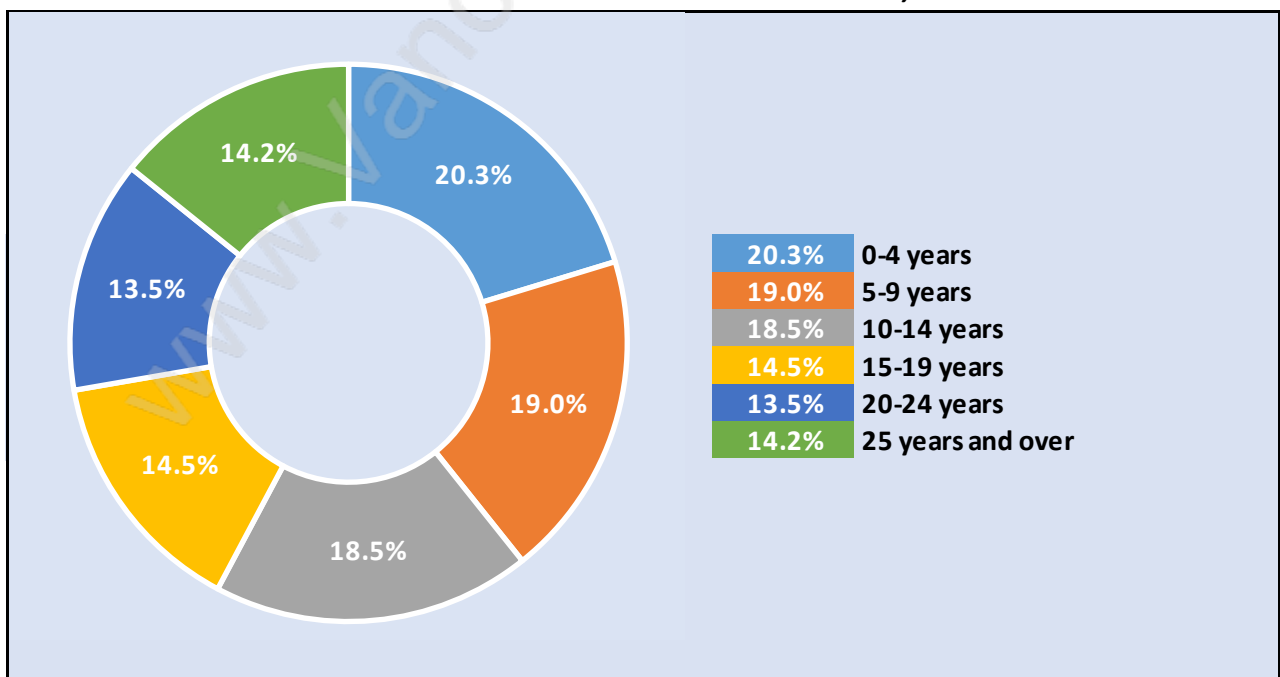

Central Lonsdale

Population Trends in Central Lonsdale

Population by Age in Central Lonsdale

Population Age 15+ by Income Status in Central Lonsdale

Total Population Age 15 - 16,425

Households by Income in Central Lonsdale

Total Number of Households - 9,314 / Average Household Income - \$76,748

Families in Central Lonsdale

Average Persons per Family - 2.8

Children at Home in Central Lonsdale

Total Number of Children at Home - 4,631