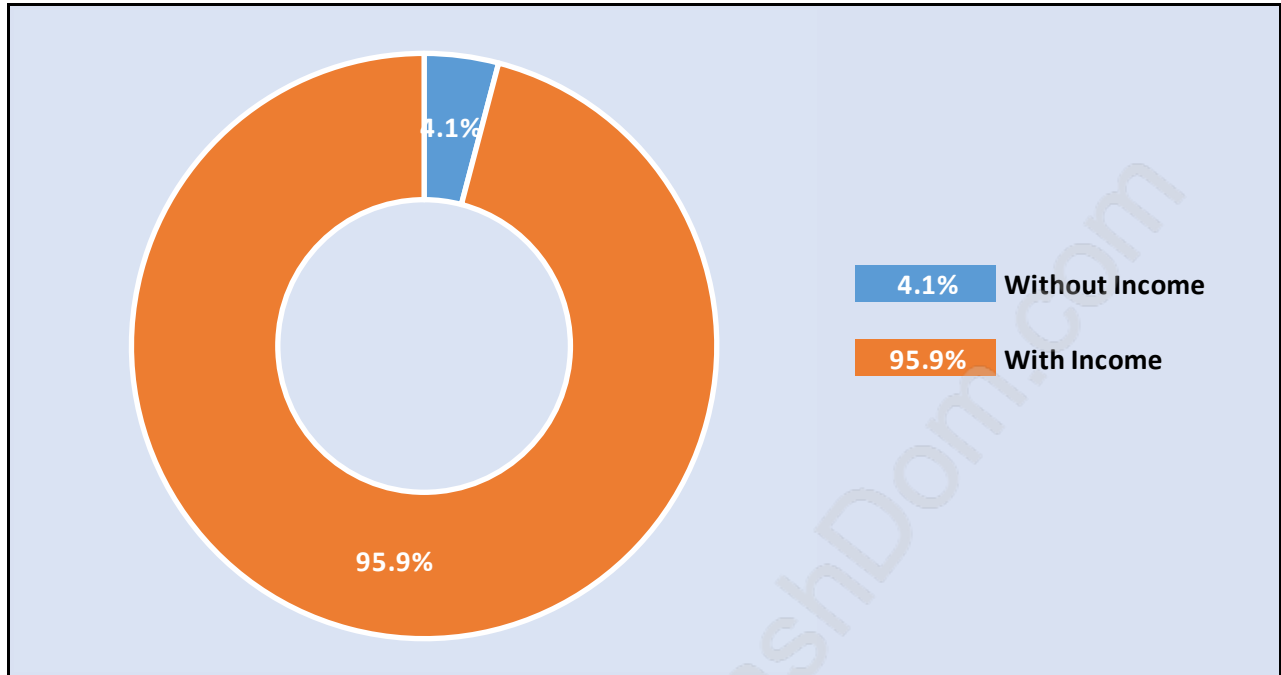

Central Lonsdale

Population Trends in Central Lonsdale

Population by Age in Central Lonsdale

Population Age 15+ by Income Status in Central Lonsdale

Total Population Age 15 - 16,425

Households by Income in Central Lonsdale

Total Number of Households - 9,314 / Average Household Income - \$76,748

Families in Central Lonsdale

Average Persons per Family - 2.8

Children at Home in Central Lonsdale

Total Number of Children at Home - 4,631