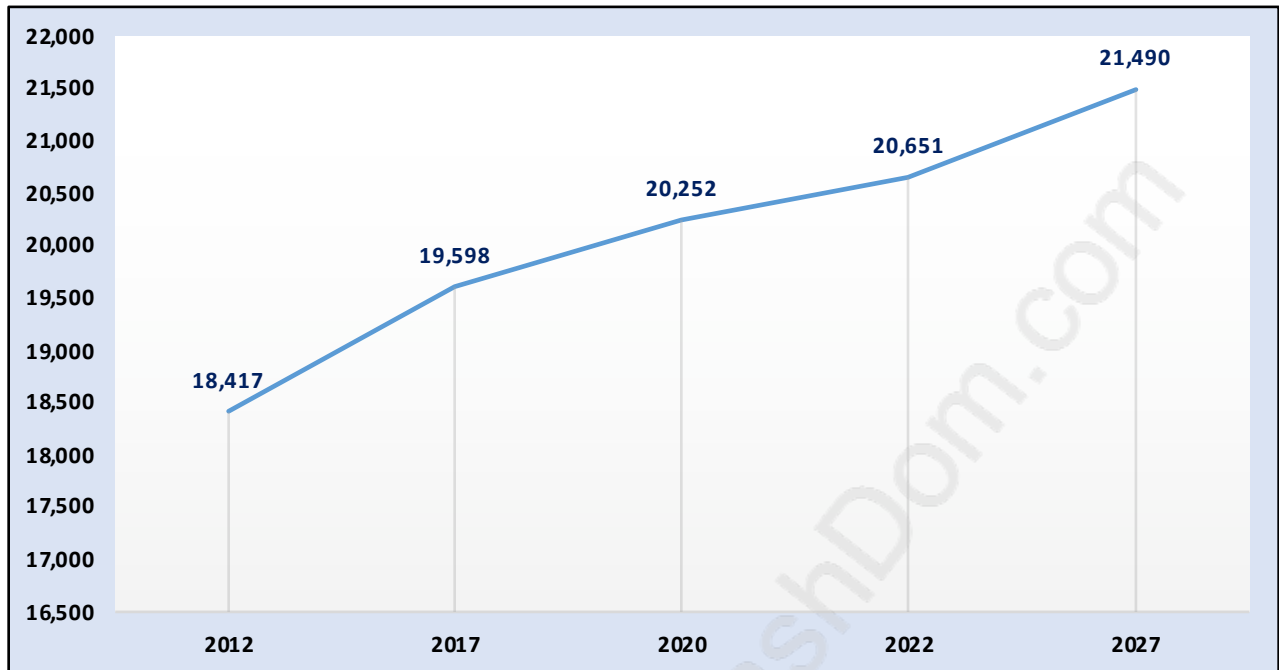

Central Lonsdale

Population Trends in Central Lonsdale

Population by Age in Central Lonsdale

Population Age 15+ by Income Status in Central Lonsdale

Total Population Age 15 - 16,425

Households by Income in Central Lonsdale