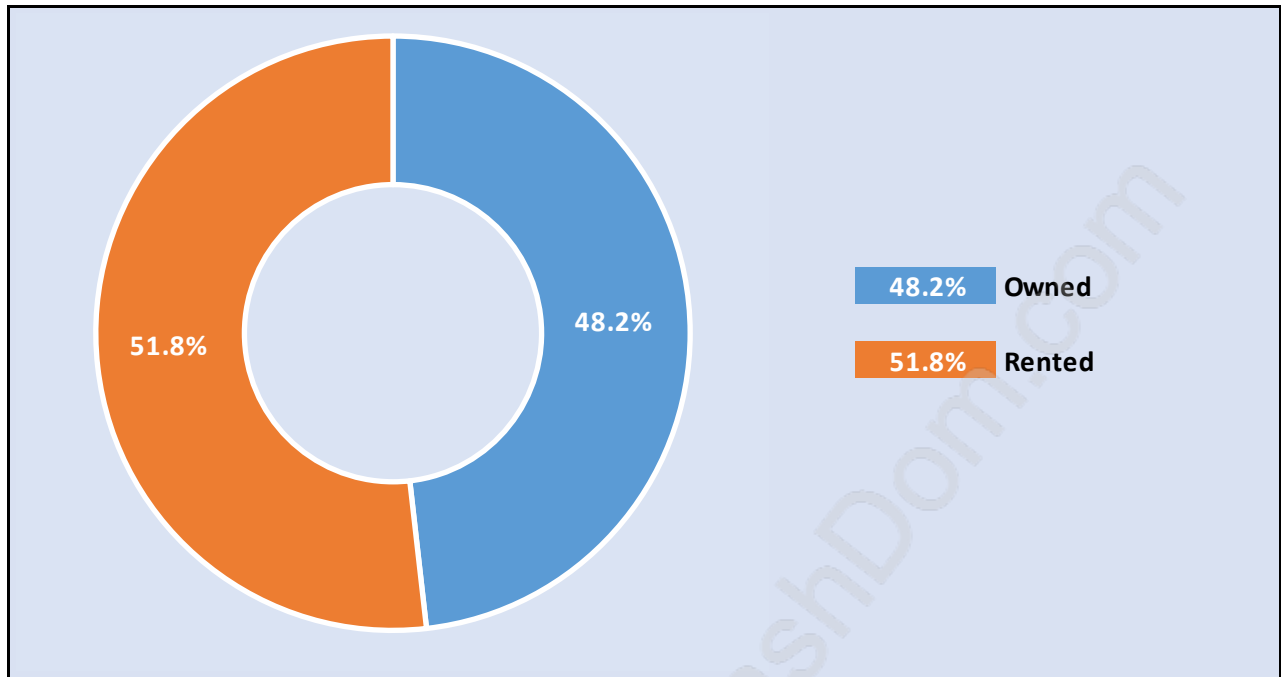

Family Structure in Central Lonsdale

Total Number of Families - 4,996 / Average Persons per Family - 2.8

Households by Household Size in Central Lonsdale

Total Number of Households - 9,314

Dwellings in Central Lonsdale