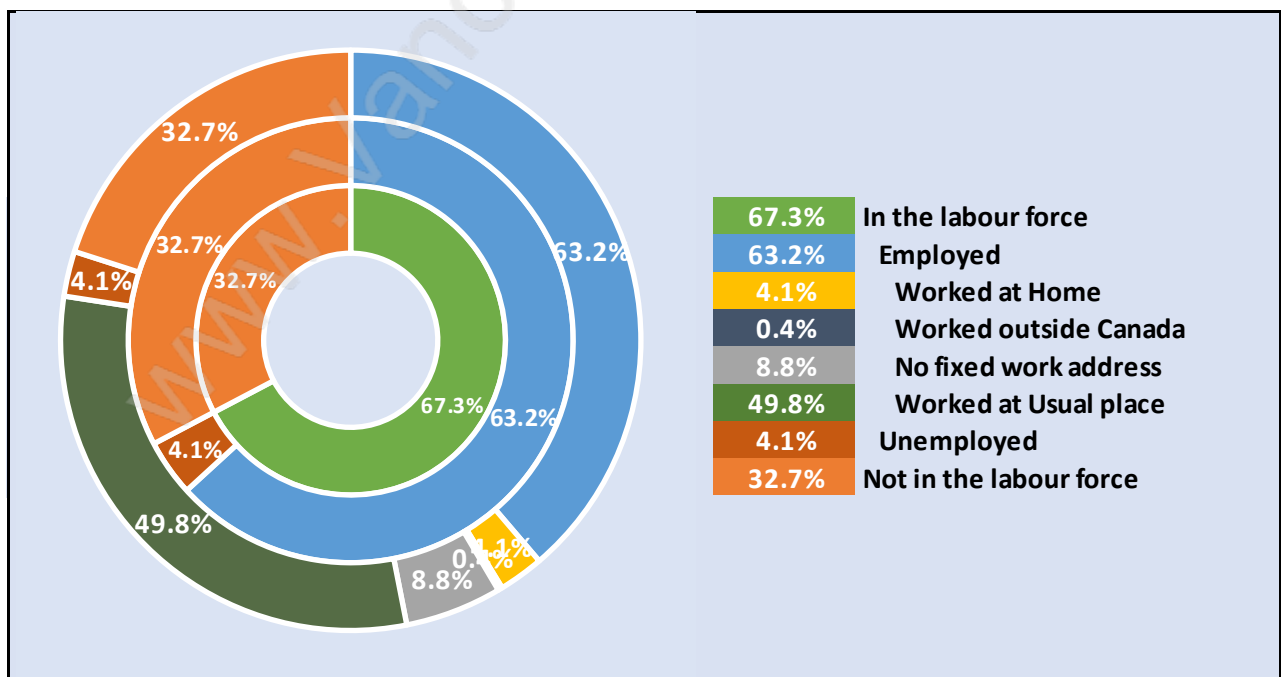

Labour Force Participation in Central Lonsdale