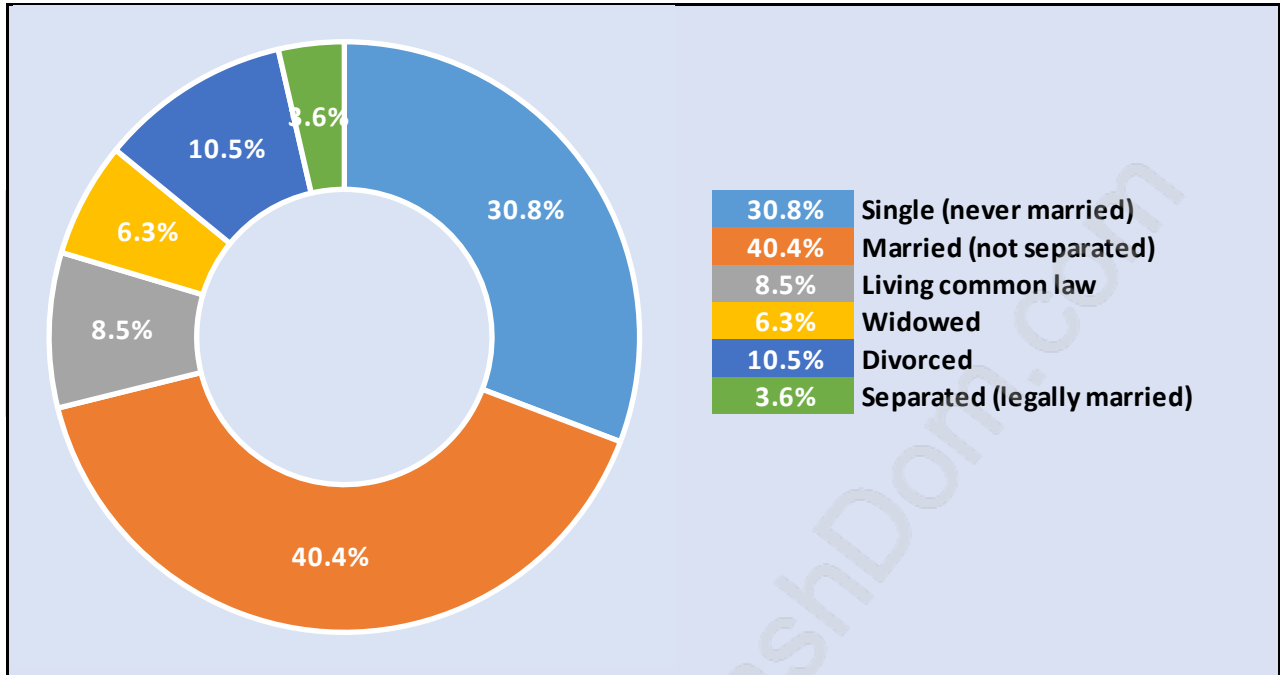

Central Lonsdale

Population Trends in Central Lonsdale

Population by Age in Central Lonsdale

Population Age 15+ by Income Status in Central Lonsdale

Total Population Age 15 - 16,425

Households by Income in Central Lonsdale

Total Number of Households - 9,314 / Average Household Income - \$76,748

Families in Central Lonsdale

Average Persons per Family - 2.8

Children at Home in Central Lonsdale

Total Number of Children at Home - 4,631