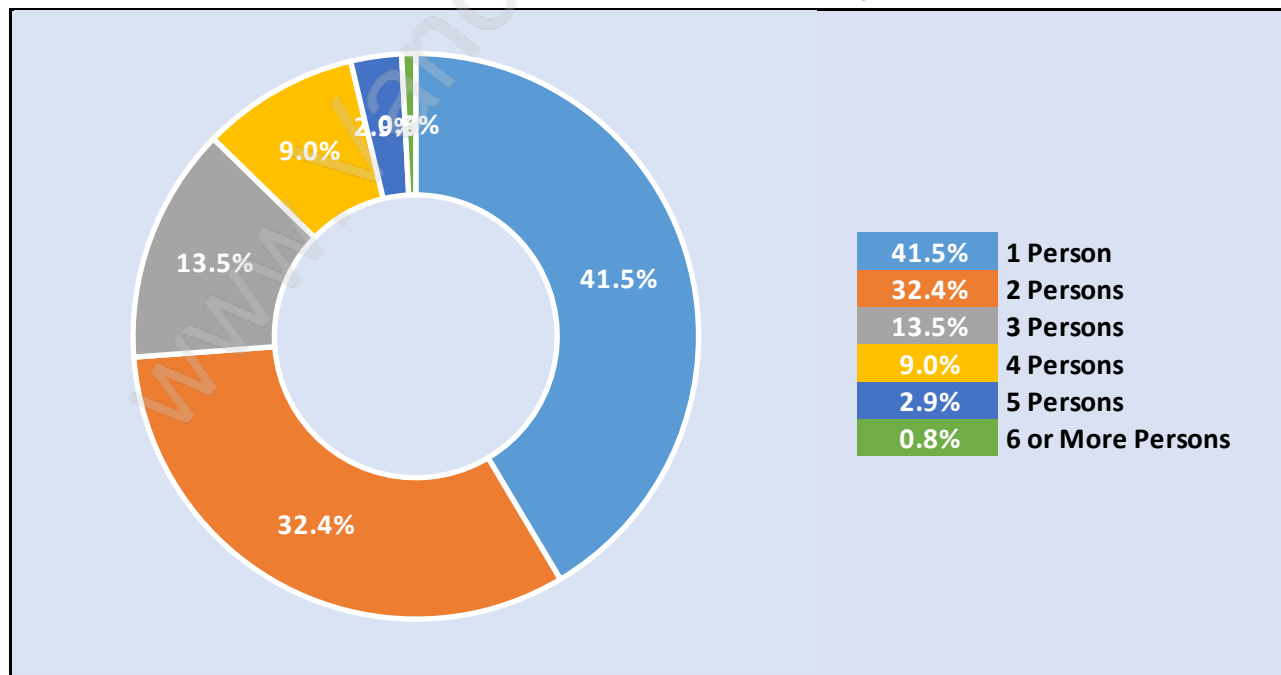

Central Lonsdale

Population Trends in Central Lonsdale

Population by Age in Central Lonsdale

Population Age 15+ by Income Status in Central Lonsdale

Total Population Age 15 - 16,425

Households by Income in Central Lonsdale

Total Number of Households - 9,314 / Average Household Income - \$76,748

Families in Central Lonsdale

Average Persons per Family - 2.8

Children at Home in Central Lonsdale

Total Number of Children at Home - 4,631

Family Structure in Central Lonsdale

Total Number of Families - 4,996 / Average Persons per Family - 2.8

Households by Household Size in Central Lonsdale

Total Number of Households - 9,314

Dwellings in Central Lonsdale