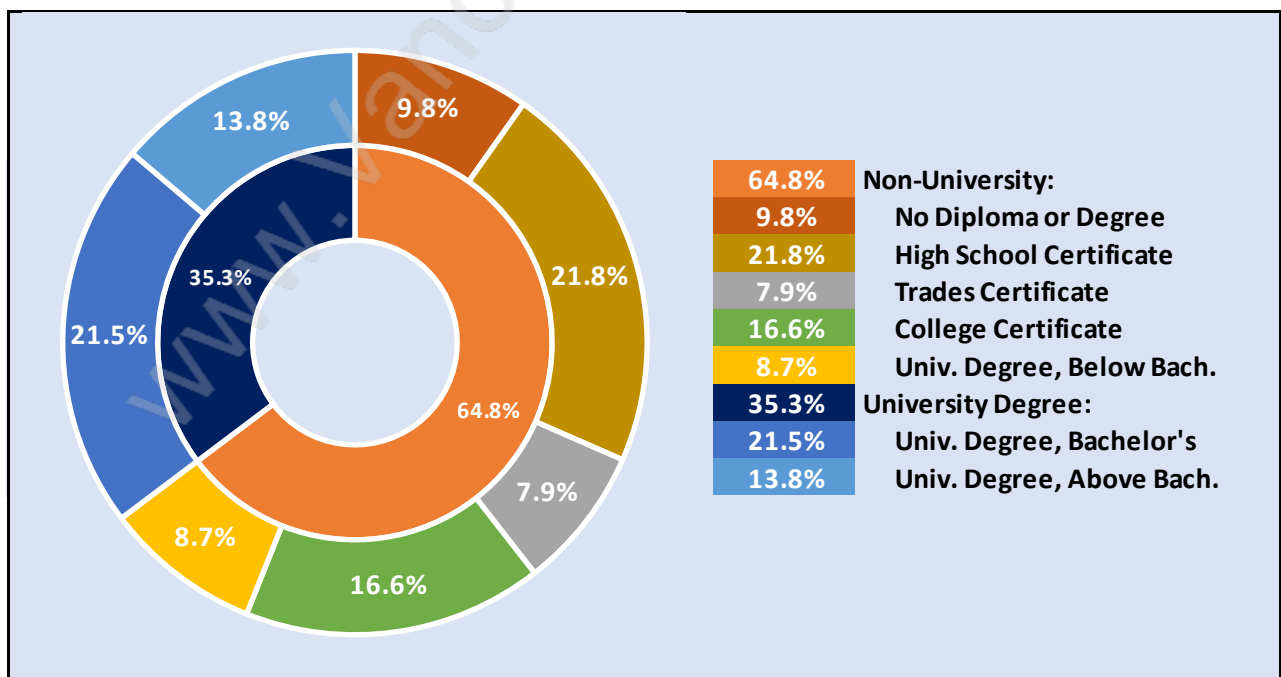

Population Age 15+ in Central Lonsdale