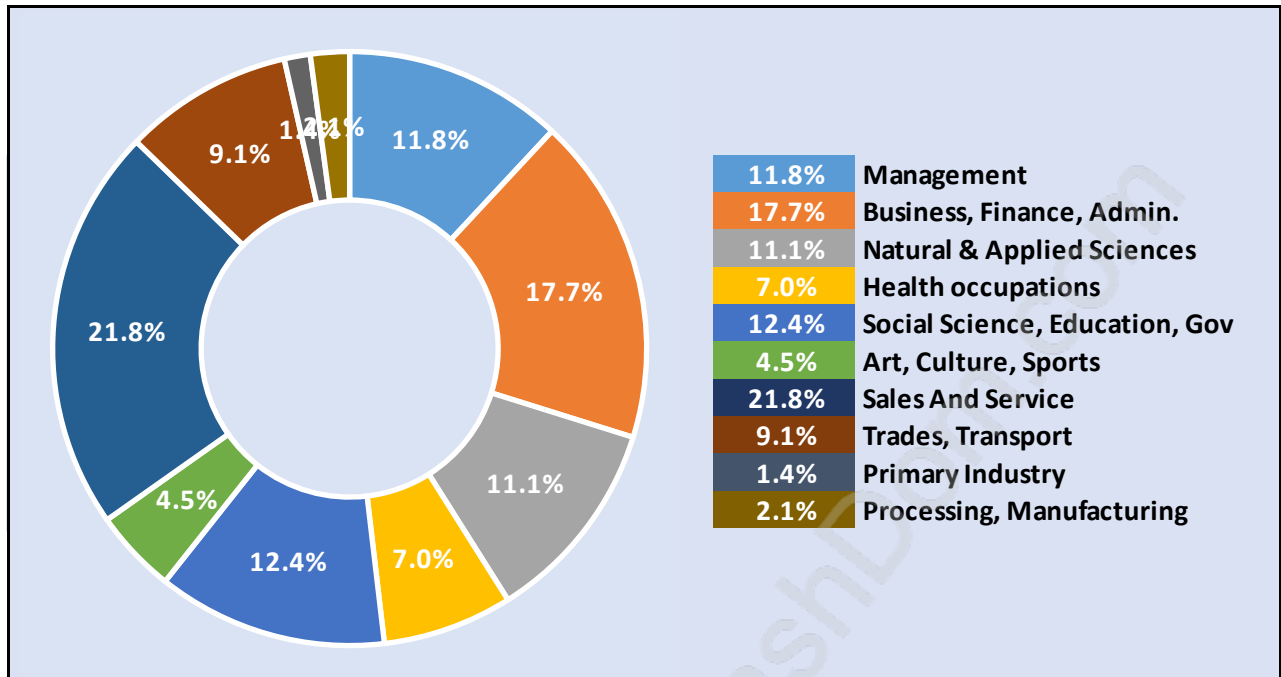

Labour Force by Occupation in Central Lonsdale