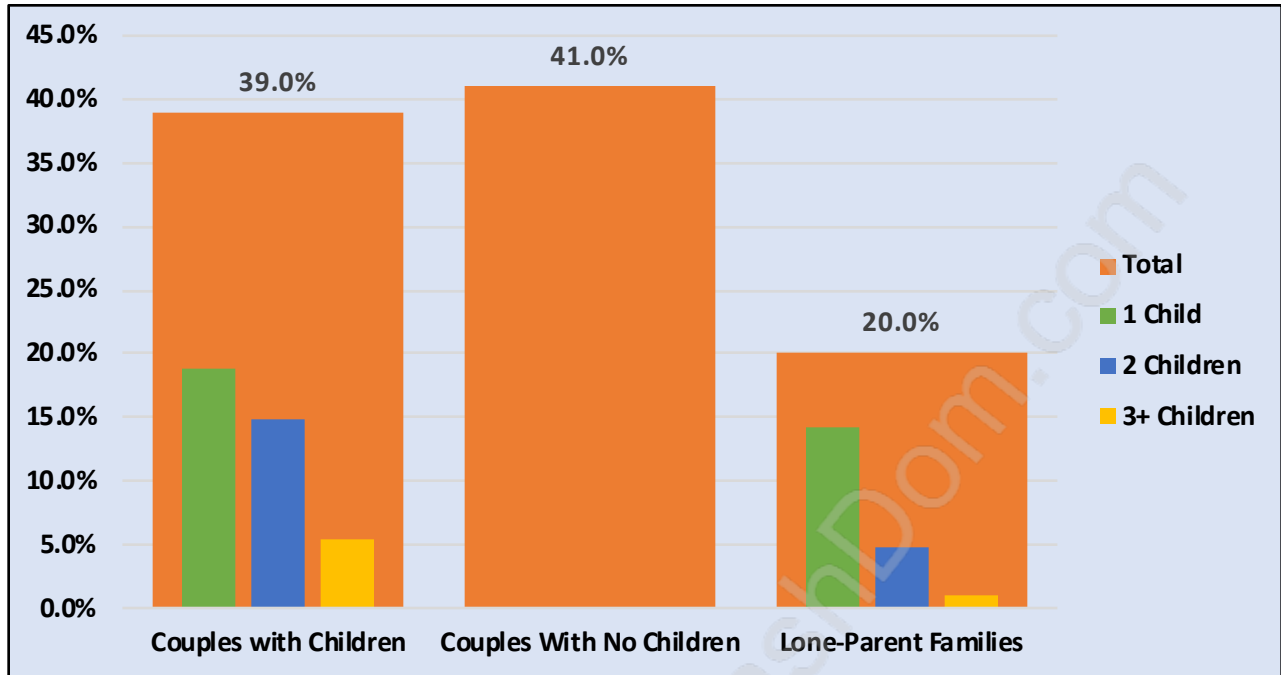

Family Structure in Central Lonsdale

Total Number of Families - 4,996 / Average Persons per Family - 2.8