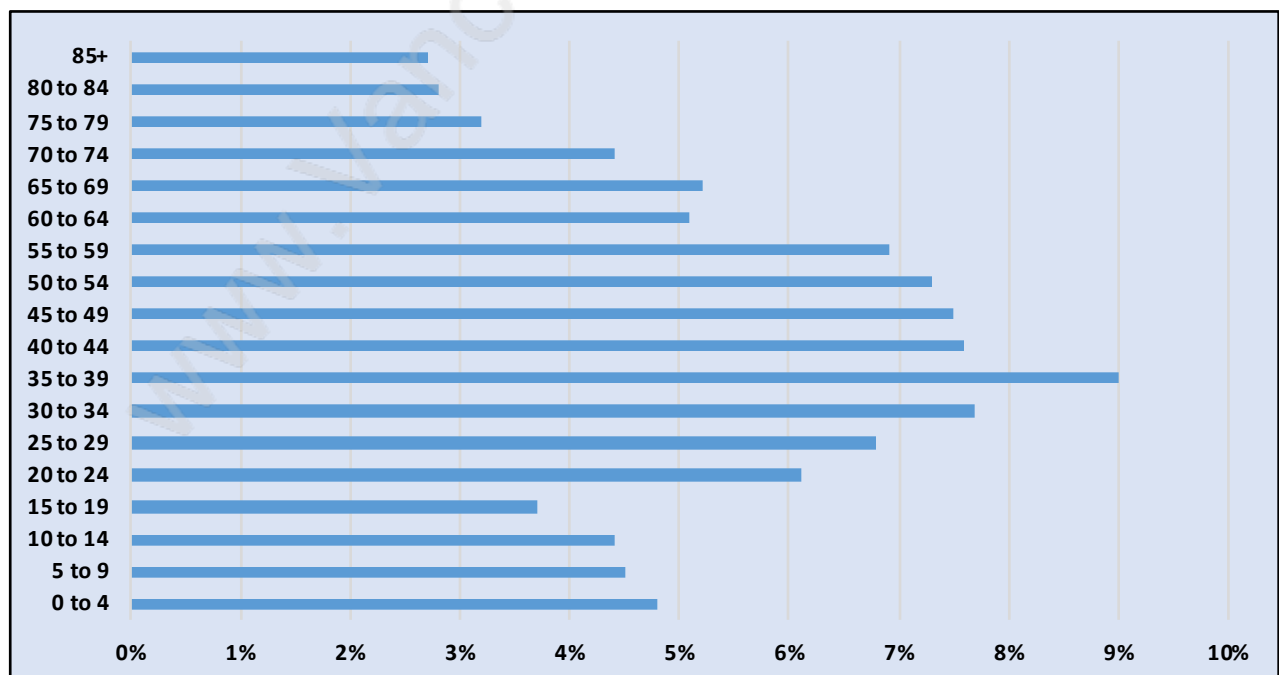

Central Lonsdale

Population Trends in Central Lonsdale

Population by Age in Central Lonsdale

Population Age 15+ by Income Status in Central Lonsdale

Total Population Age 15 - 16,425

Households by Income in Central Lonsdale

Total Number of Households - 9,314 / Average Household Income - \$76,748

Families in Central Lonsdale

Average Persons per Family - 2.8

Children at Home in Central Lonsdale

Total Number of Children at Home - 4,631