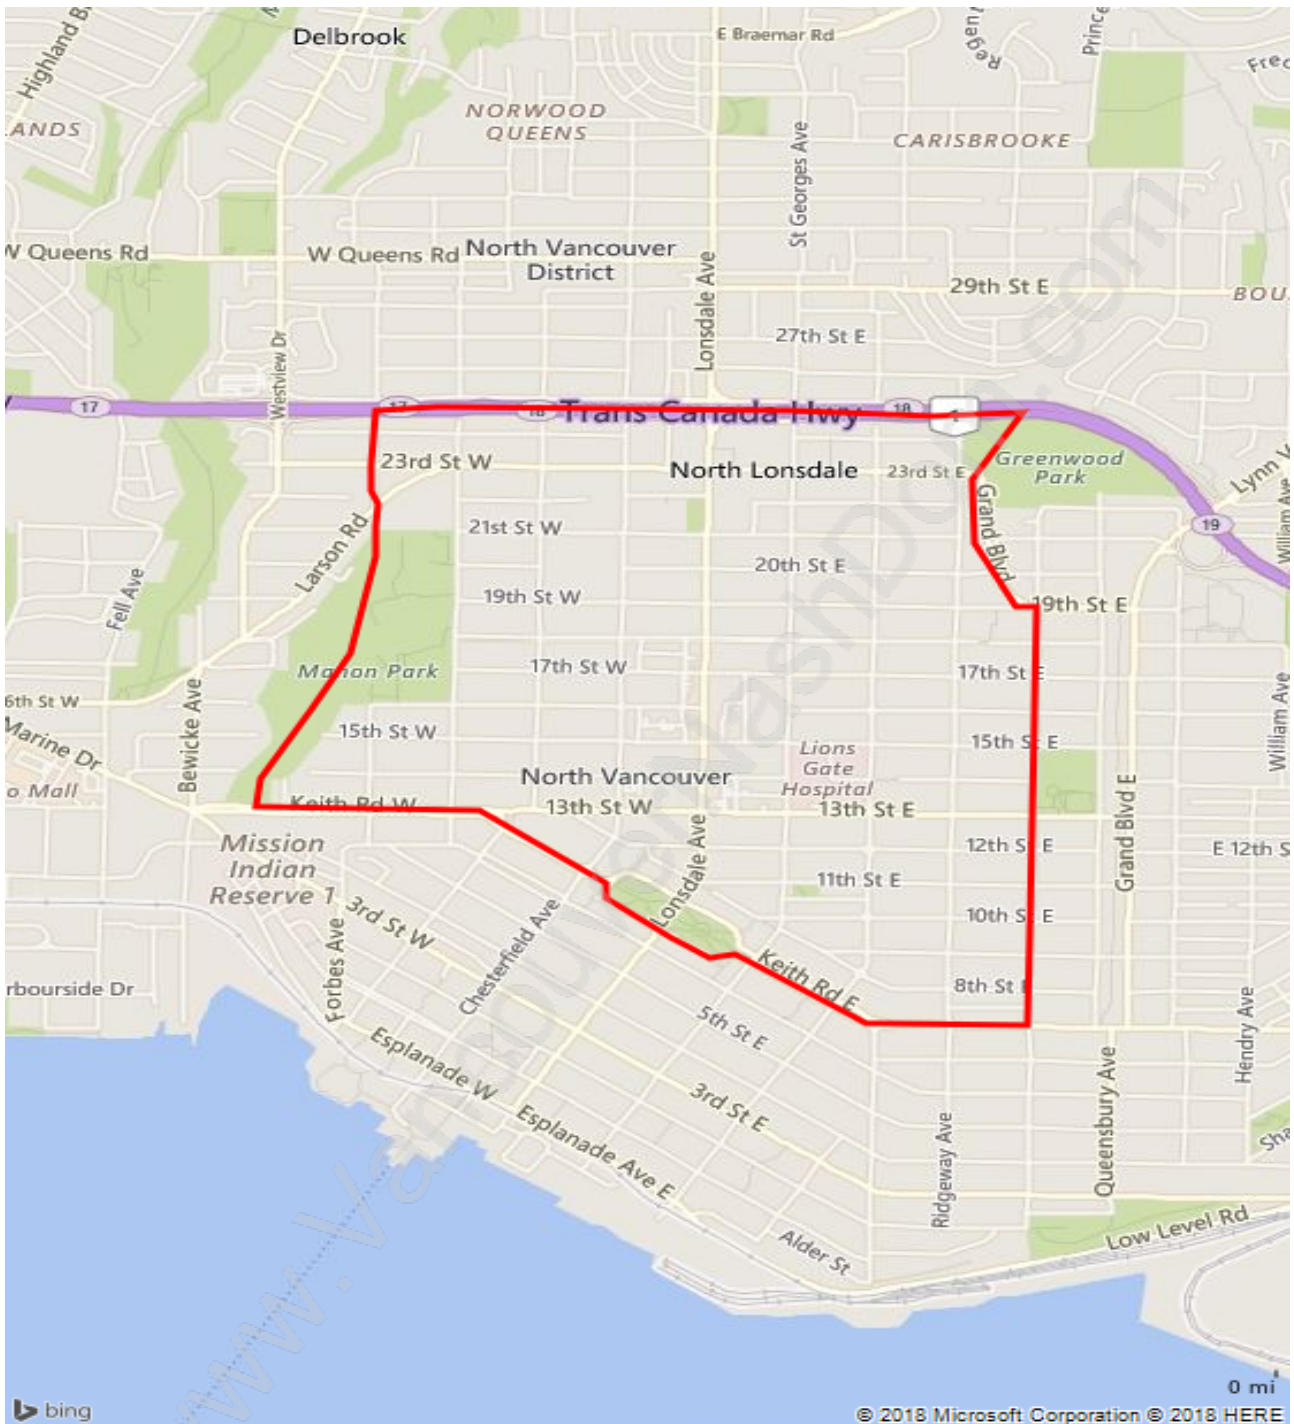

Central Lonsdale

Population Trends in Central Lonsdale

Population by Age in Central Lonsdale

Population Age 15+ by Income Status in Central Lonsdale

Total Population Age 15 - 16,425

Households by Income in Central Lonsdale