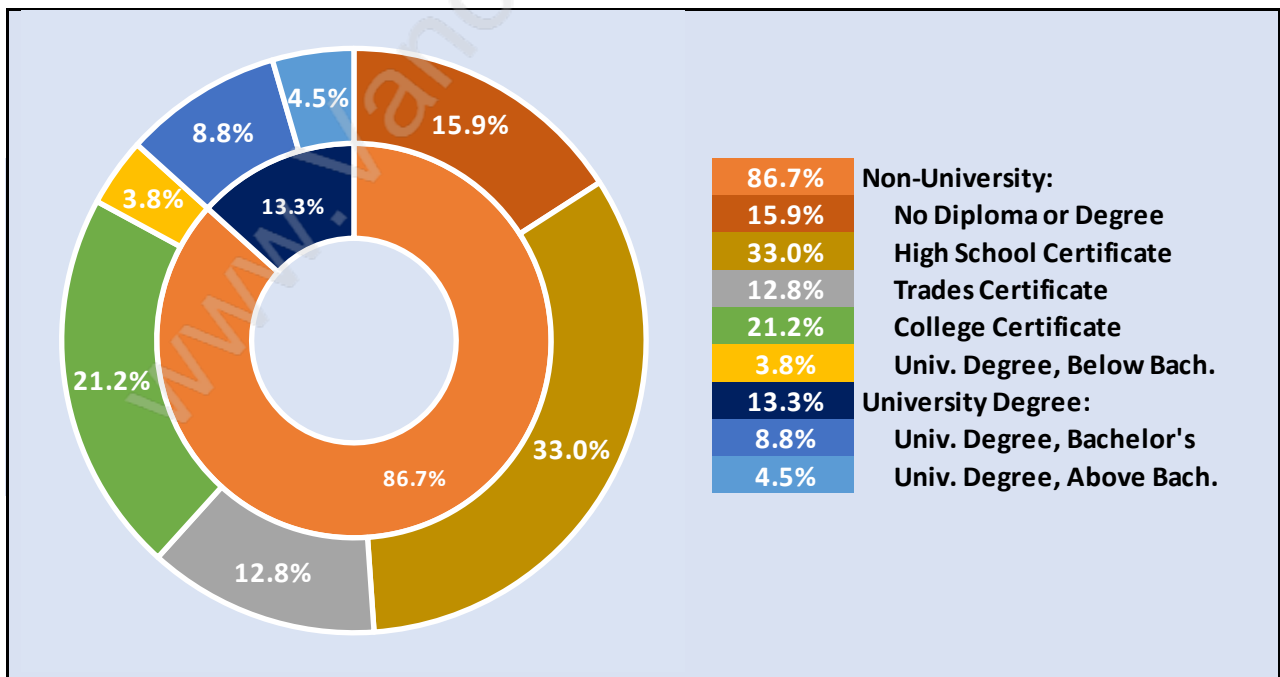

Family Structure in Central Meadows

Total Number of Families - 2,498 / Average Persons per Family - 2.9

Households by Household Size in Central Meadows

Total Number of Households - 3,530

Dwellings in Central Meadows

Population Age 15+ in Central Meadows

Labour Force by Occupation in Central Meadows

Labour Force Participation in Central Meadows

Travel To Work in (from) Central Meadows

Occupied Dwellings by Structure Type in Central Meadows