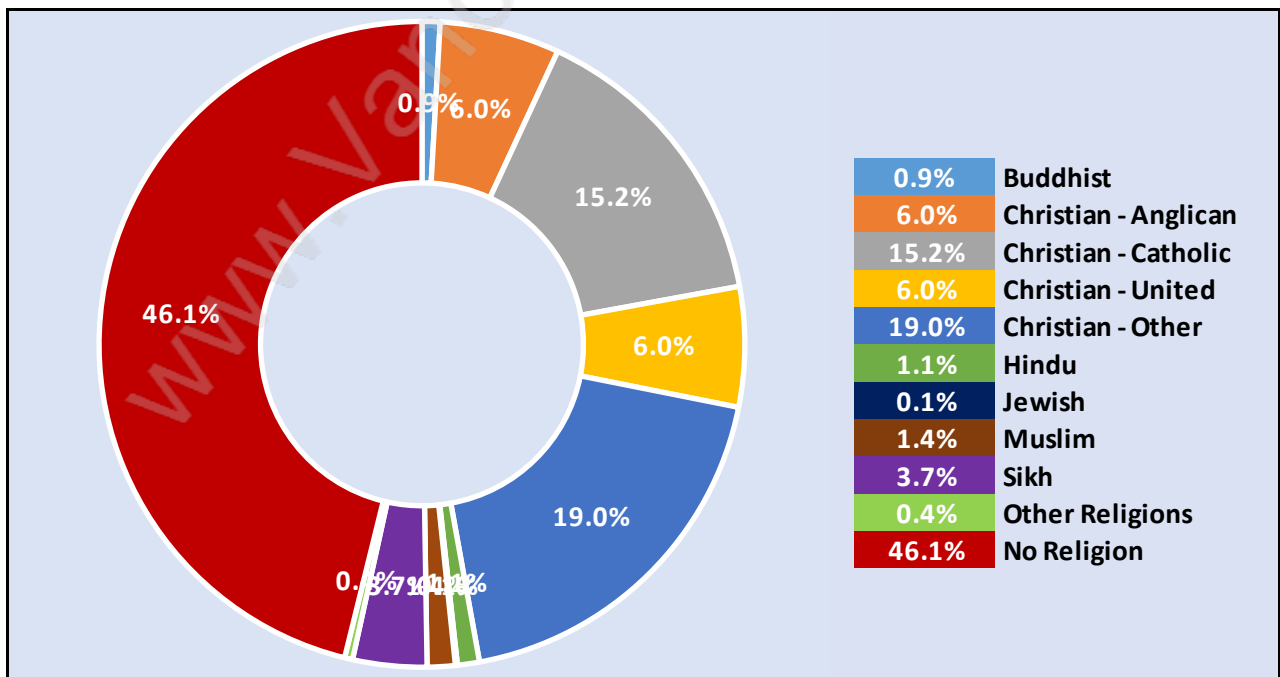

Dominant Bulding Type - Houses

Private Dwellings by Period of Construction in Central Meadows

Dominant Period of Construction - 1991-2000

Population by Religion in Central Meadows

Population by Home Languages in Central Meadows