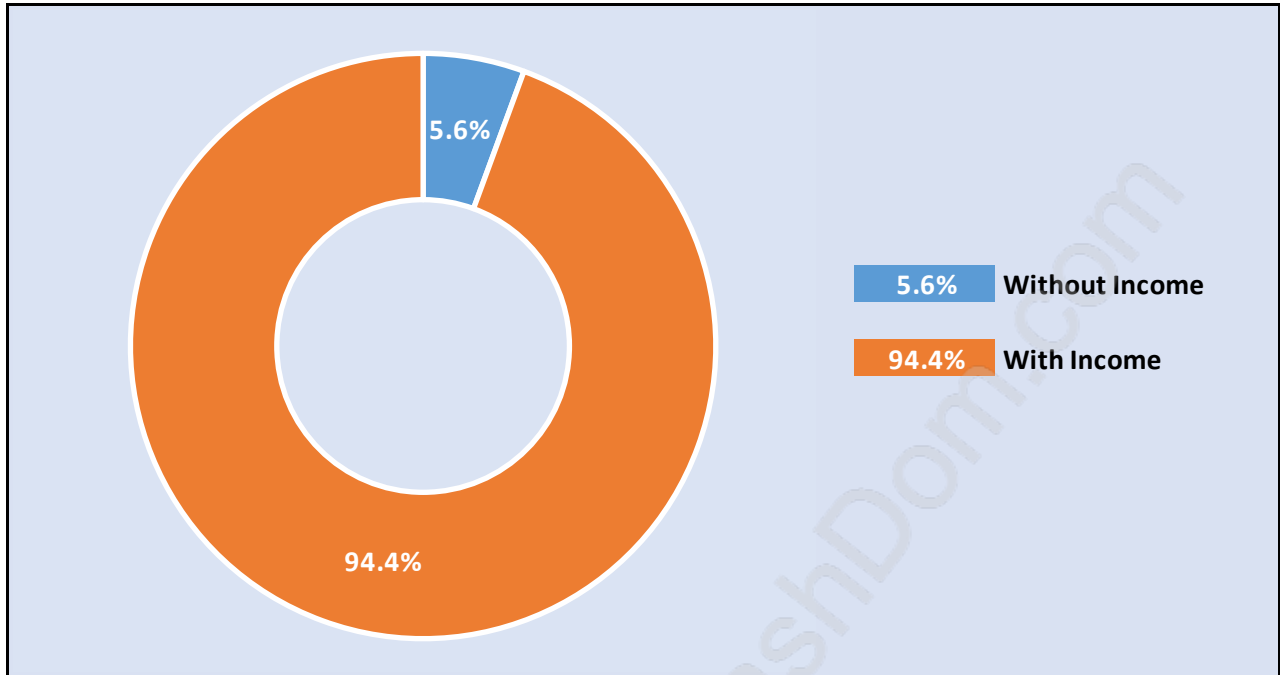

Central Meadows

Population Trends in Central Meadows

Population by Age in Central Meadows

Population Age 15+ by Income Status in Central Meadows

Total Population Age 15 - 7,454

Households by Income in Central Meadows

Total Number of Households - 3,530 / Average Household Income - \$88,545

Families in Central Meadows

Average Persons per Family - 2.9

Children at Home in Central Meadows

Total Number of Children at Home - 2,675