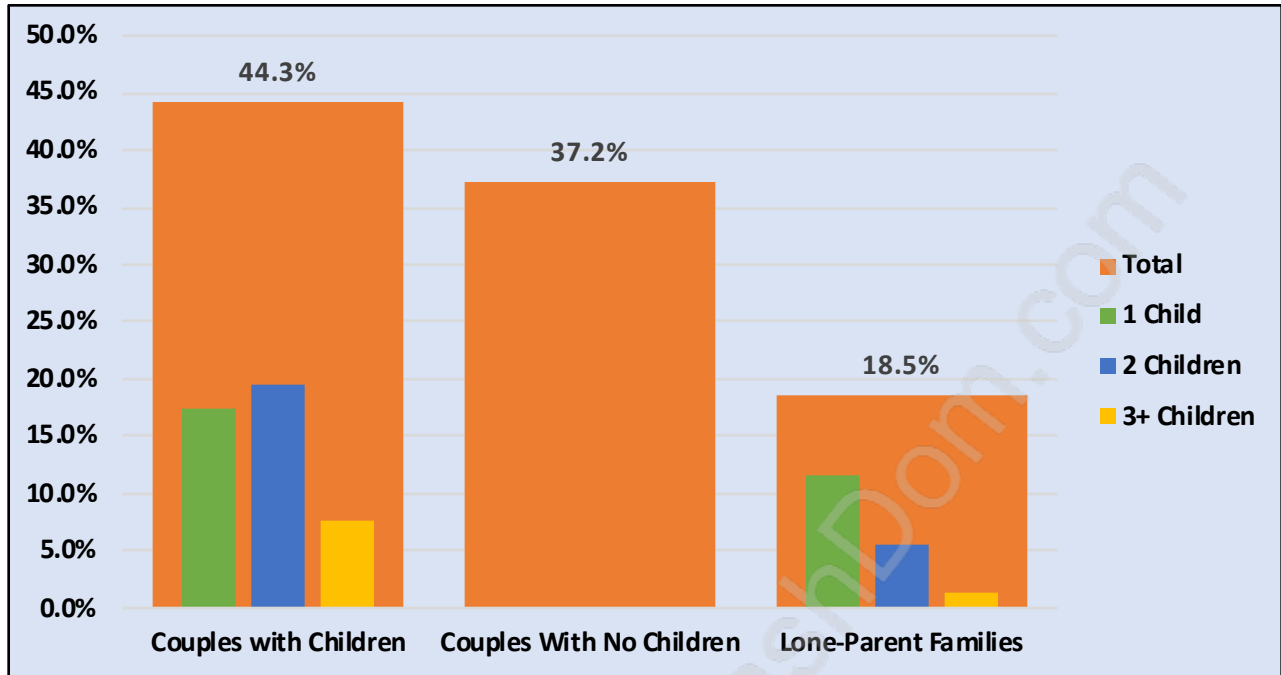

Central Meadows

Population Trends in Central Meadows

Population by Age in Central Meadows

Population Age 15+ by Income Status in Central Meadows

Total Population Age 15 - 7,454

Households by Income in Central Meadows

Total Number of Households - 3,530 / Average Household Income - \$88,545

Families in Central Meadows

Average Persons per Family - 2.9

Children at Home in Central Meadows

Total Number of Children at Home - 2,675

Family Structure in Central Meadows

Total Number of Families - 2,498 / Average Persons per Family - 2.9

Households by Household Size in Central Meadows

Total Number of Households - 3,530

Dwellings in Central Meadows