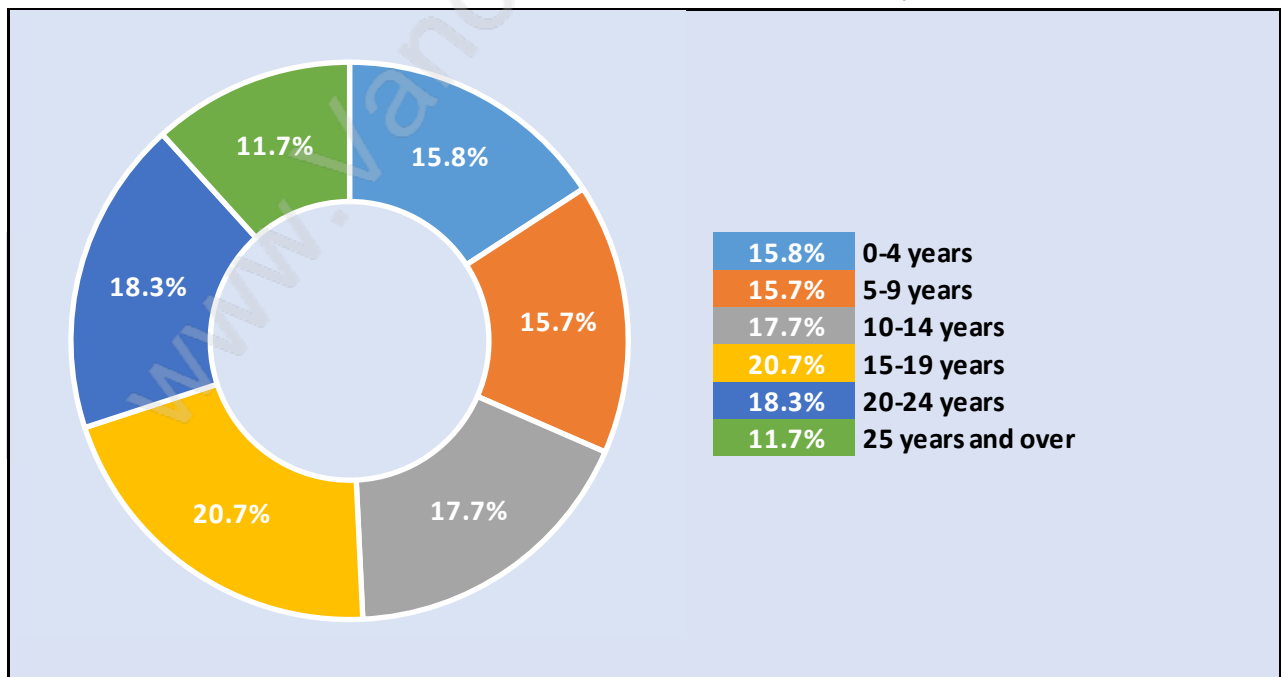

Central Meadows

Population Trends in Central Meadows

Population by Age in Central Meadows

Population Age 15+ by Income Status in Central Meadows

Total Population Age 15 - 7,454

Households by Income in Central Meadows

Total Number of Households - 3,530 / Average Household Income - \$88,545

Families in Central Meadows

Average Persons per Family - 2.9

Children at Home in Central Meadows

Total Number of Children at Home - 2,675