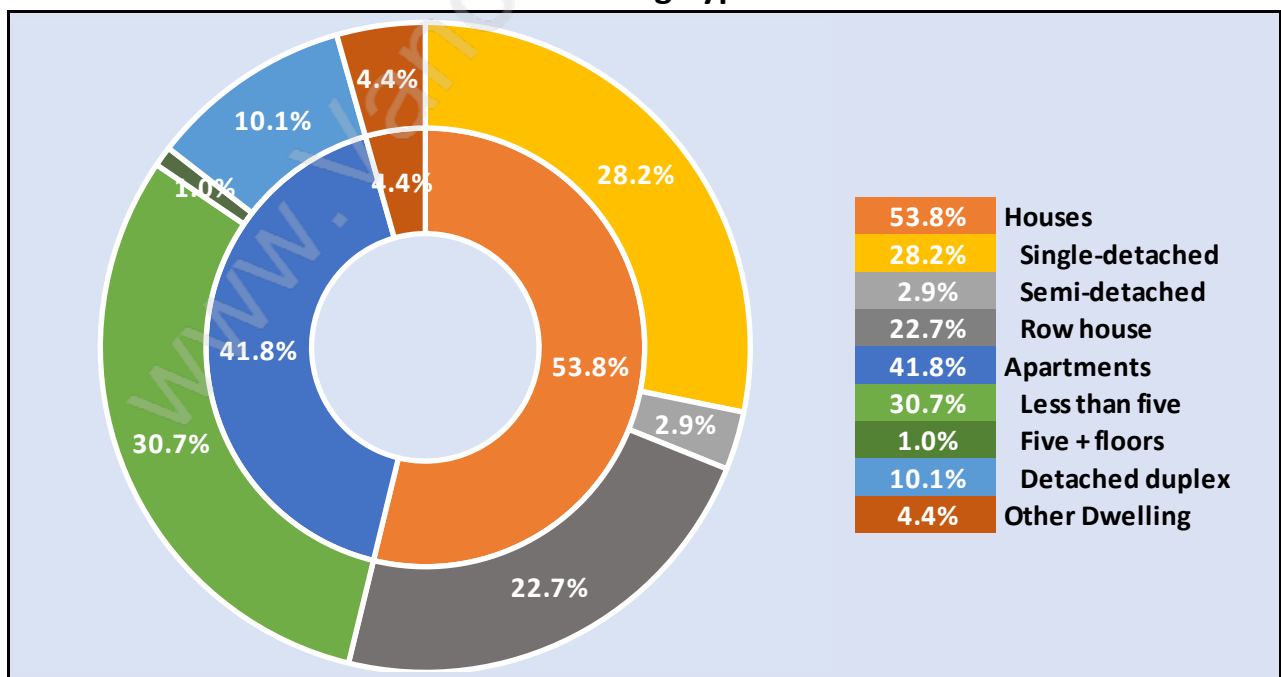

Population Age 15+ in Central Meadows

Labour Force by Occupation in Central Meadows

Labour Force Participation in Central Meadows

Travel To Work in (from) Central Meadows

Occupied Dwellings by Structure Type in Central Meadows

Dominant Bulding Type - Houses

Private Dwellings by Period of Construction in Central Meadows

Dominant Period of Construction - 1991-2000

Population by Religion in Central Meadows

Population by Home Languages in Central Meadows