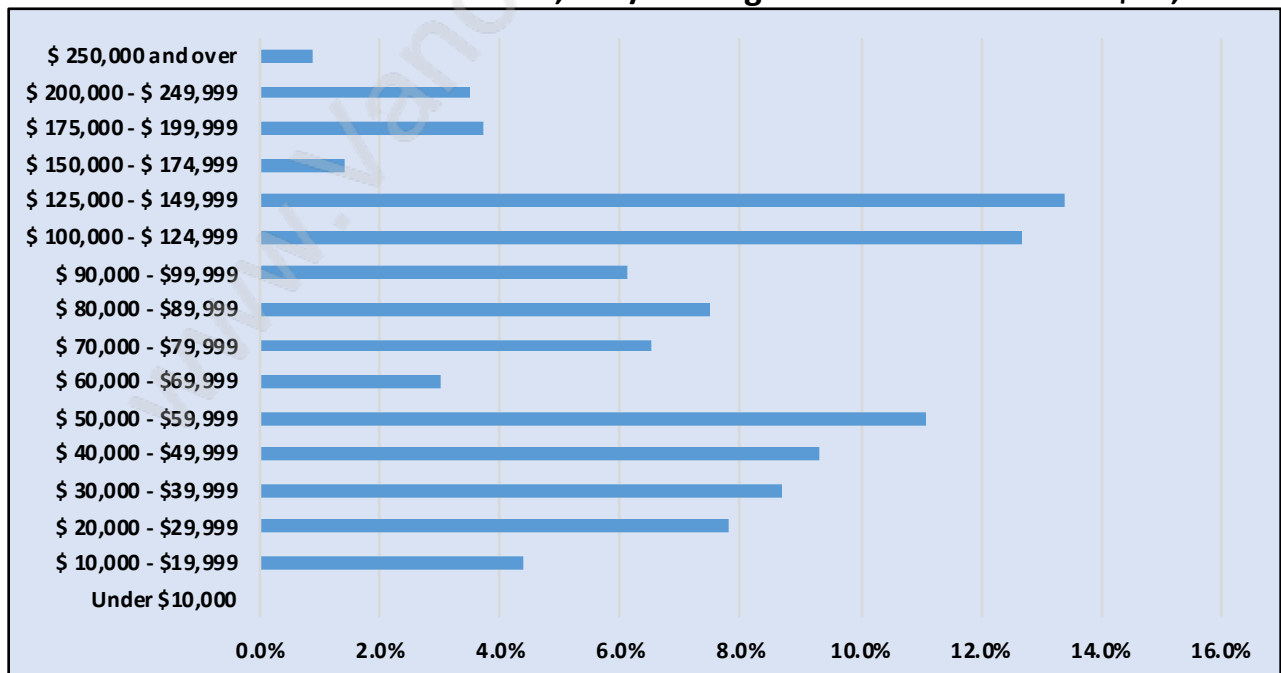

Central Meadows

Population Trends in Central Meadows

Population by Age in Central Meadows

Population Age 15+ by Income Status in Central Meadows

Total Population Age 15 - 7,454

Households by Income in Central Meadows

Total Number of Households - 3,530 / Average Household Income - \$88,545

Families in Central Meadows

Average Persons per Family - 2.9

Children at Home in Central Meadows

Total Number of Children at Home - 2,675