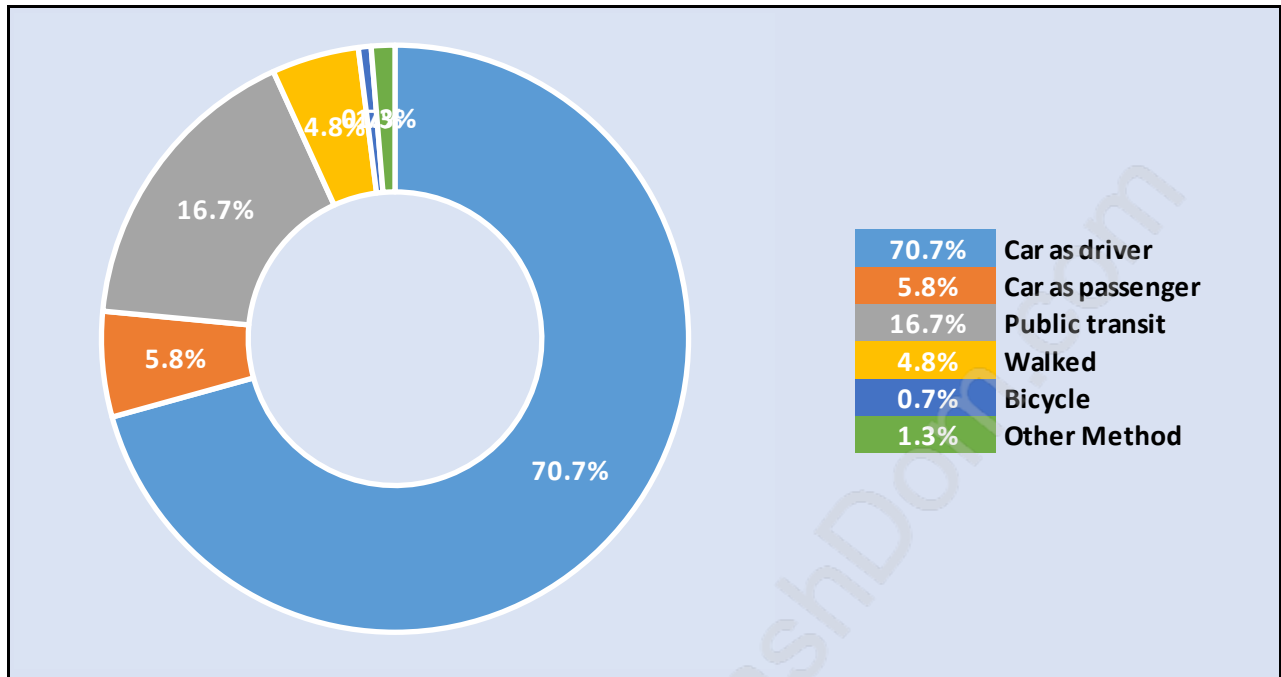

Population Age 15+ in Central Meadows

Labour Force by Occupation in Central Meadows

Labour Force Participation in Central Meadows

Travel To Work in (from) Central Meadows

Occupied Dwellings by Structure Type in Central Meadows