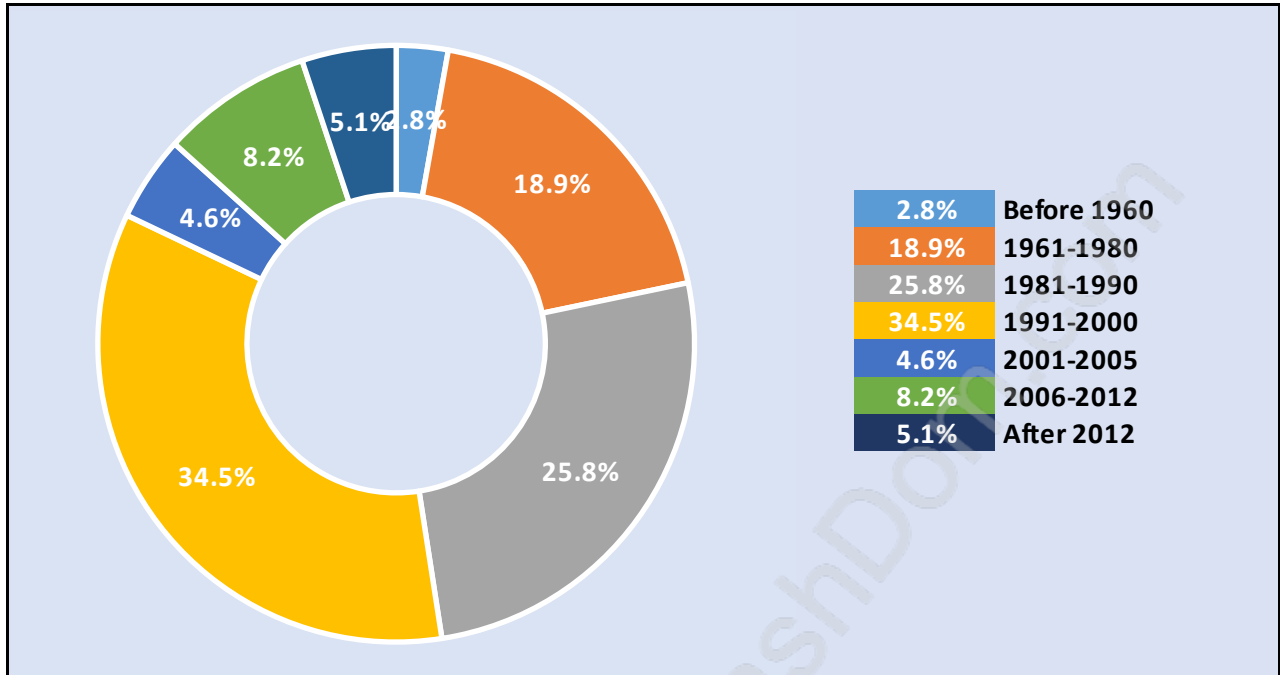

Population Age 15+ in Central Meadows

Labour Force by Occupation in Central Meadows

Labour Force Participation in Central Meadows

Travel To Work in (from) Central Meadows

Occupied Dwellings by Structure Type in Central Meadows

Dominant Bulding Type - Houses

Private Dwellings by Period of Construction in Central Meadows

Dominant Period of Construction - 1991-2000

Population by Religion in Central Meadows

Population by Home Languages in Central Meadows