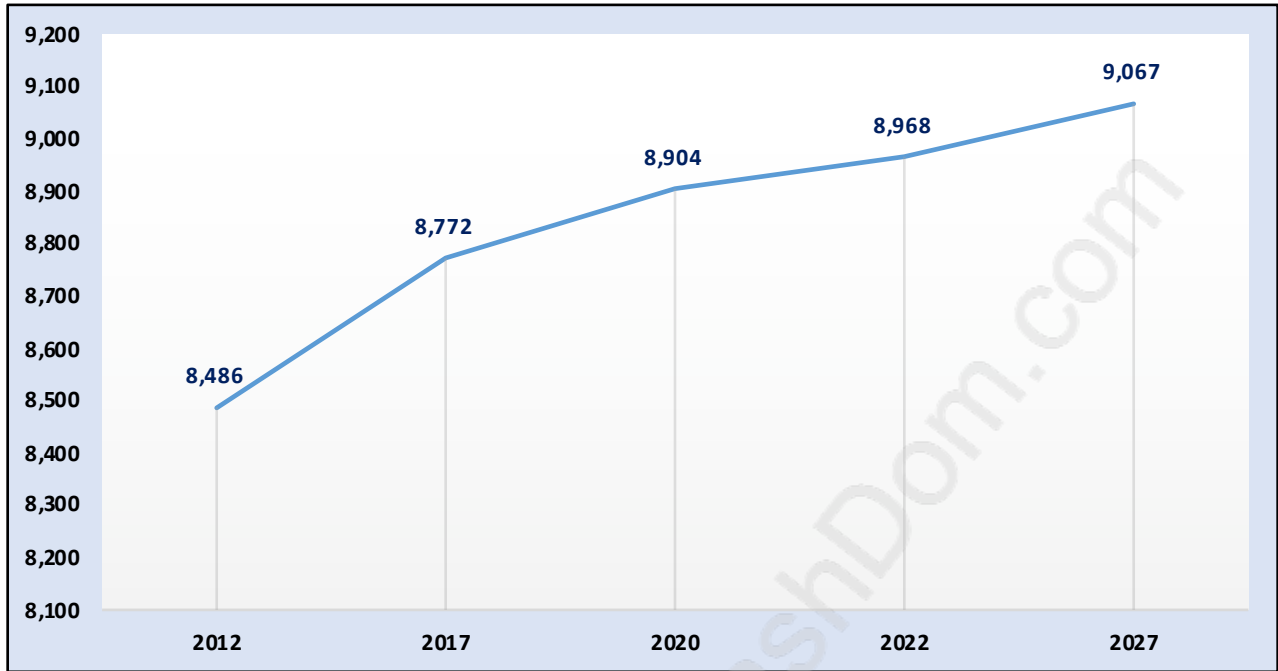

Central Meadows

Population Trends in Central Meadows

Population by Age in Central Meadows

Population Age 15+ by Income Status in Central Meadows

Total Population Age 15 - 7,454

Households by Income in Central Meadows