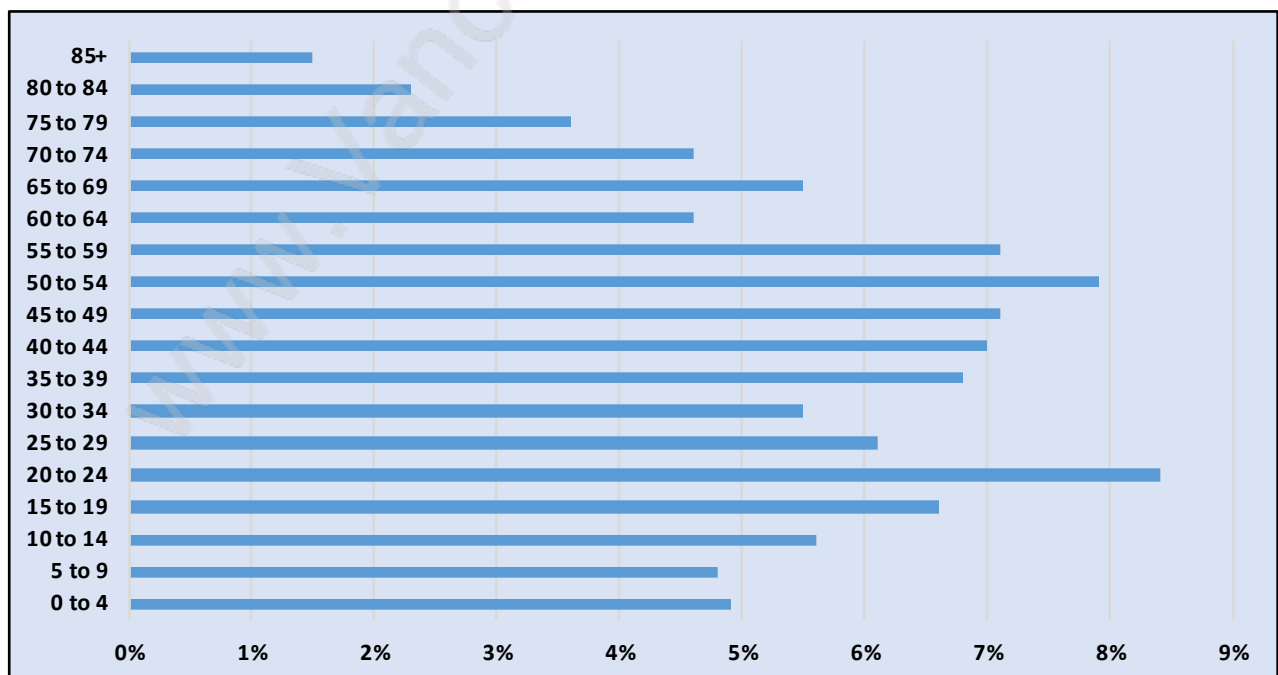

Central Meadows

Population Trends in Central Meadows

Population by Age in Central Meadows

Population Age 15+ by Income Status in Central Meadows

Total Population Age 15 - 7,454

Households by Income in Central Meadows