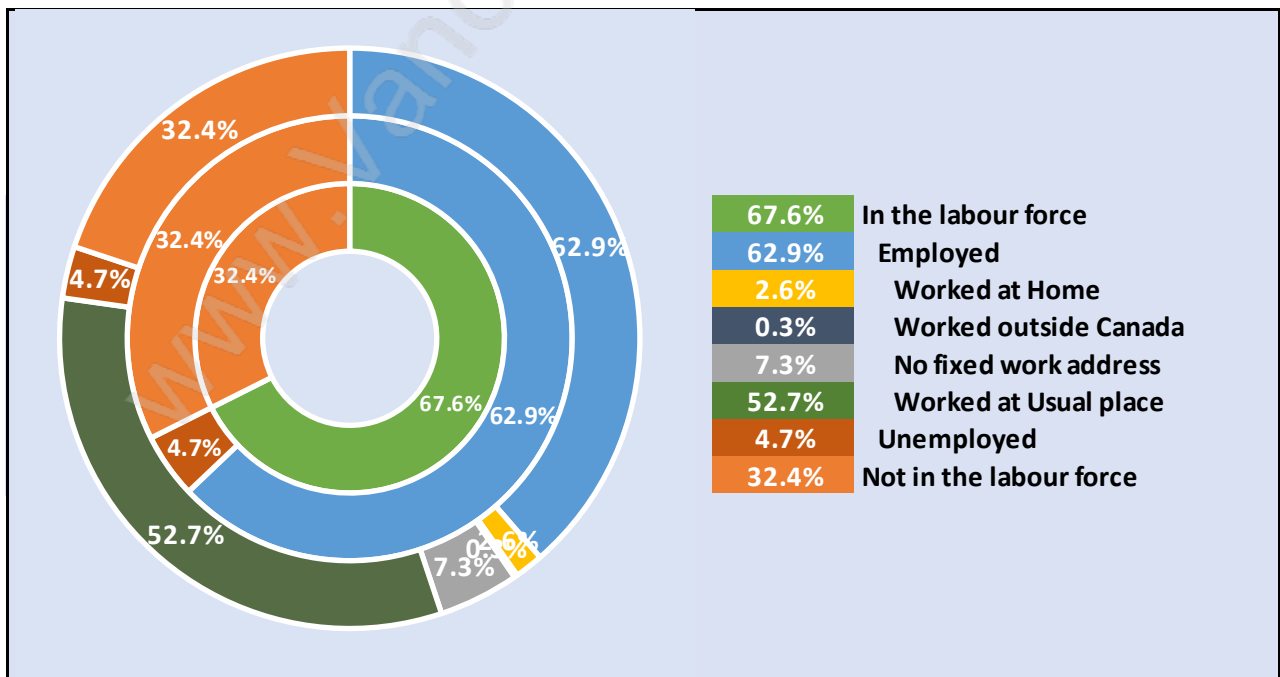

Family Structure in Central Meadows

Total Number of Families - 2,498 / Average Persons per Family - 2.9

Households by Household Size in Central Meadows

Total Number of Households - 3,530

Dwellings in Central Meadows

Population Age 15+ in Central Meadows

Labour Force by Occupation in Central Meadows

Labour Force Participation in Central Meadows

Travel To Work in (from) Central Meadows

Occupied Dwellings by Structure Type in Central Meadows