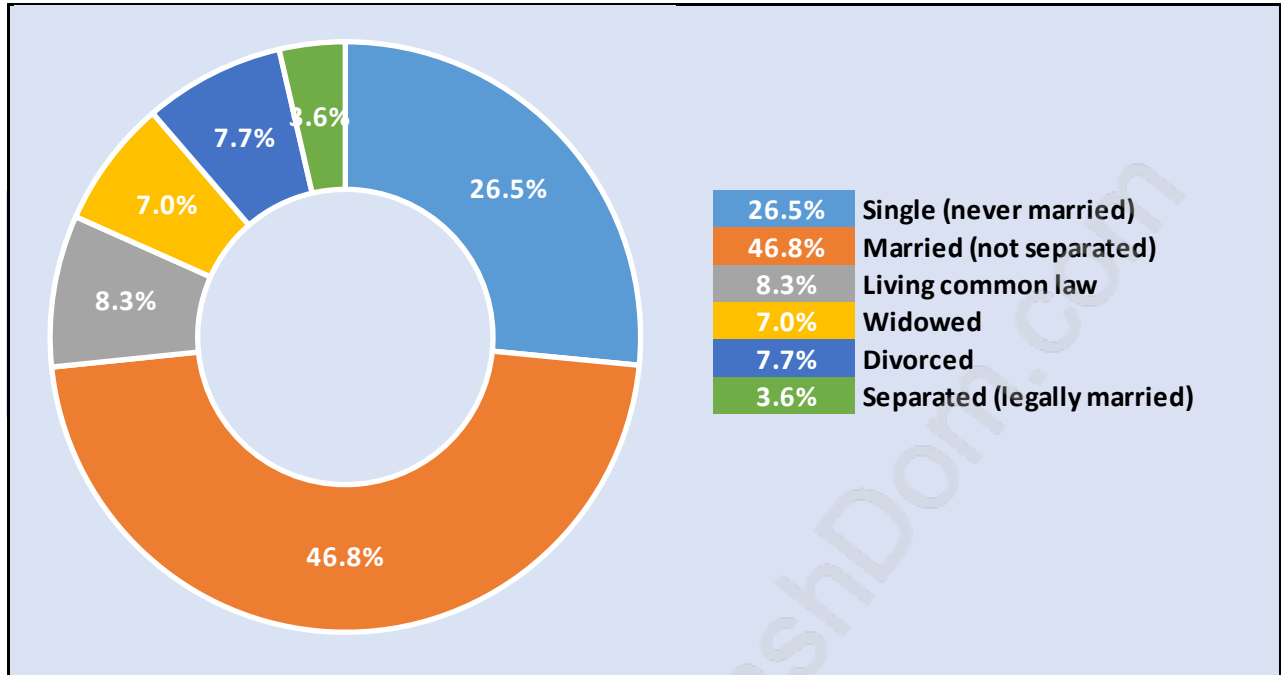

Central Meadows

Population Trends in Central Meadows

Population by Age in Central Meadows

Population Age 15+ by Income Status in Central Meadows

Total Population Age 15 - 7,454

Households by Income in Central Meadows

Total Number of Households - 3,530 / Average Household Income - \$88,545

Families in Central Meadows

Average Persons per Family - 2.9

Children at Home in Central Meadows

Total Number of Children at Home - 2,675