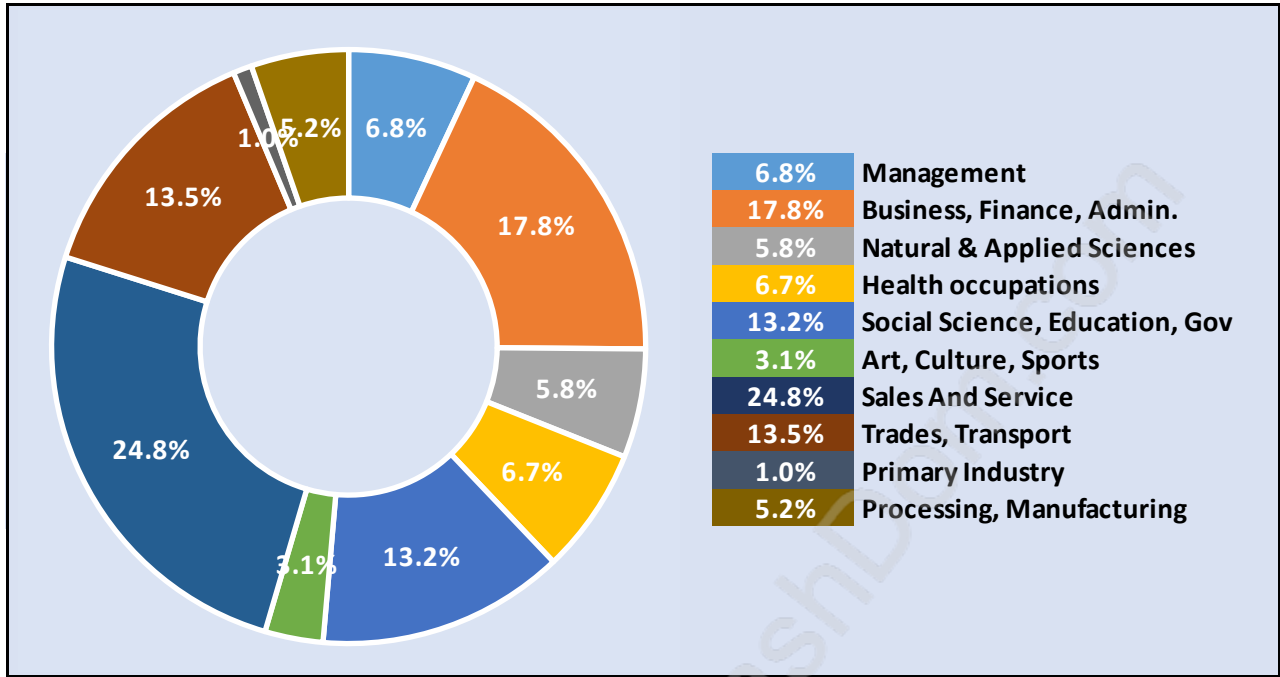

Labour Force by Occupation in Central Meadows