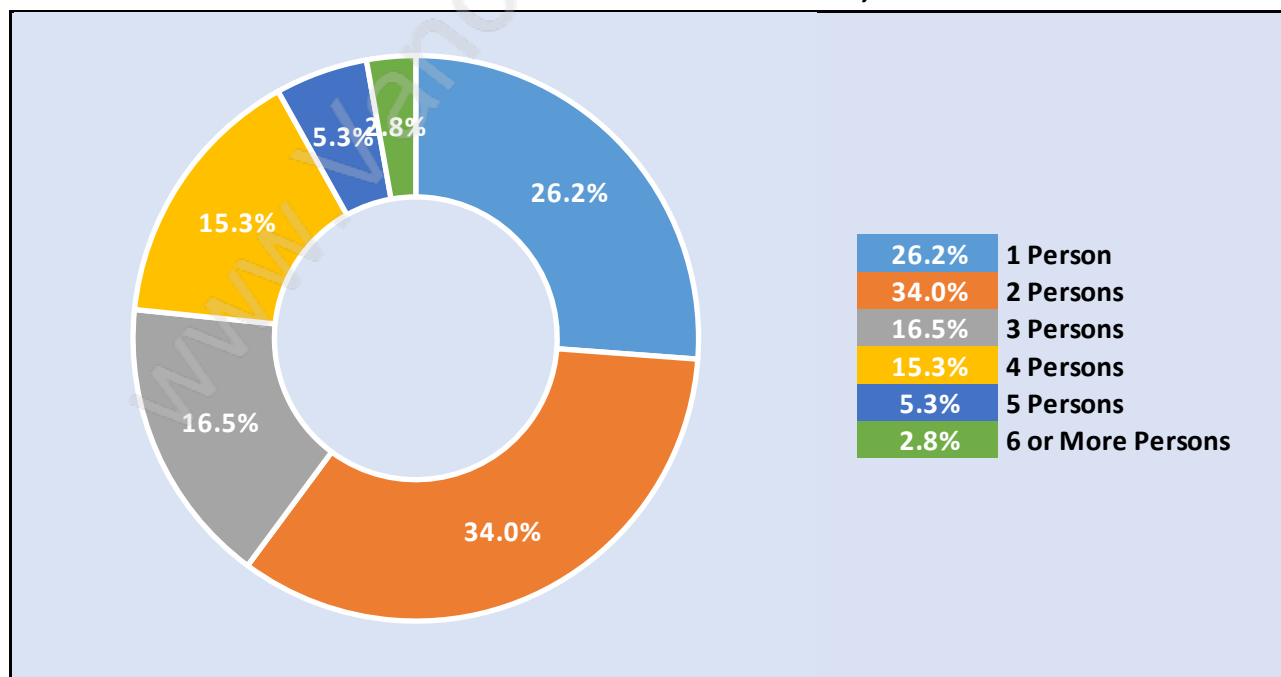

Central Meadows

Population Trends in Central Meadows

Population by Age in Central Meadows

Population Age 15+ by Income Status in Central Meadows

Total Population Age 15 - 7,454

Households by Income in Central Meadows

Total Number of Households - 3,530 / Average Household Income - \$88,545

Families in Central Meadows

Average Persons per Family - 2.9

Children at Home in Central Meadows

Total Number of Children at Home - 2,675

Family Structure in Central Meadows

Total Number of Families - 2,498 / Average Persons per Family - 2.9

Households by Household Size in Central Meadows

Total Number of Households - 3,530

Dwellings in Central Meadows