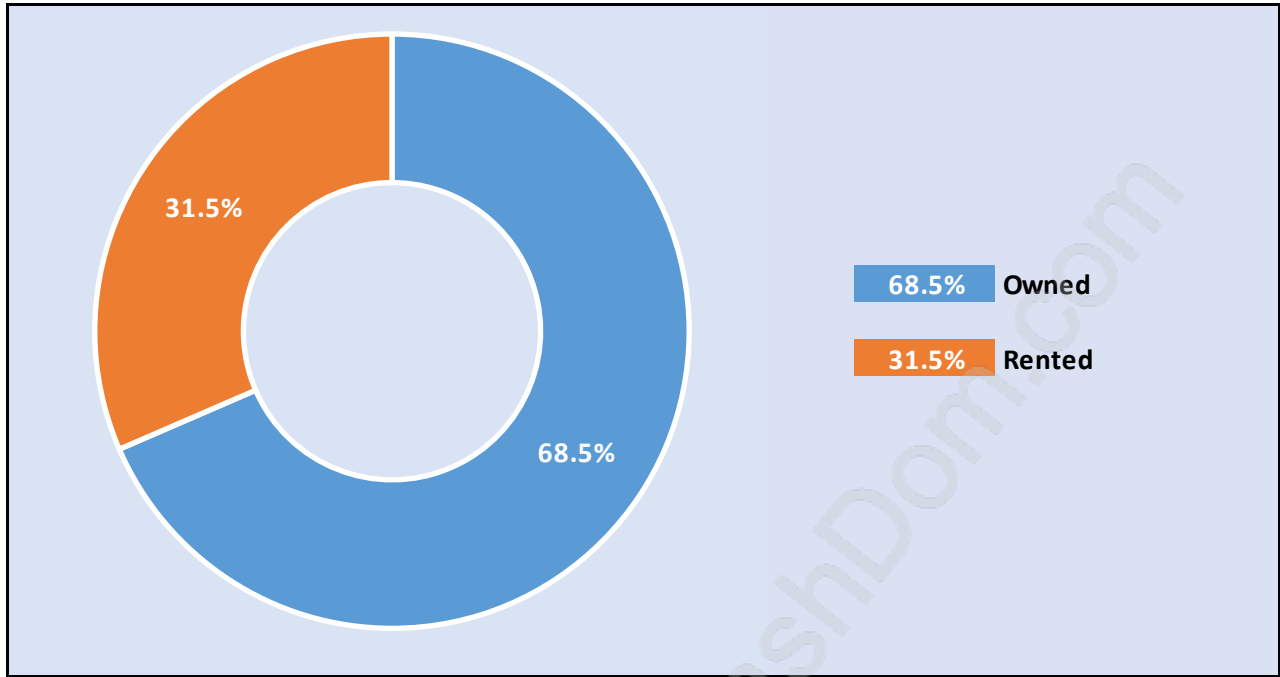

Family Structure in Central Meadows

Total Number of Families - 2,498 / Average Persons per Family - 2.9

Households by Household Size in Central Meadows

Total Number of Households - 3,530

Dwellings in Central Meadows

Population Age 15+ in Central Meadows

Labour Force by Occupation in Central Meadows

Labour Force Participation in Central Meadows

Travel To Work in (from) Central Meadows

Occupied Dwellings by Structure Type in Central Meadows