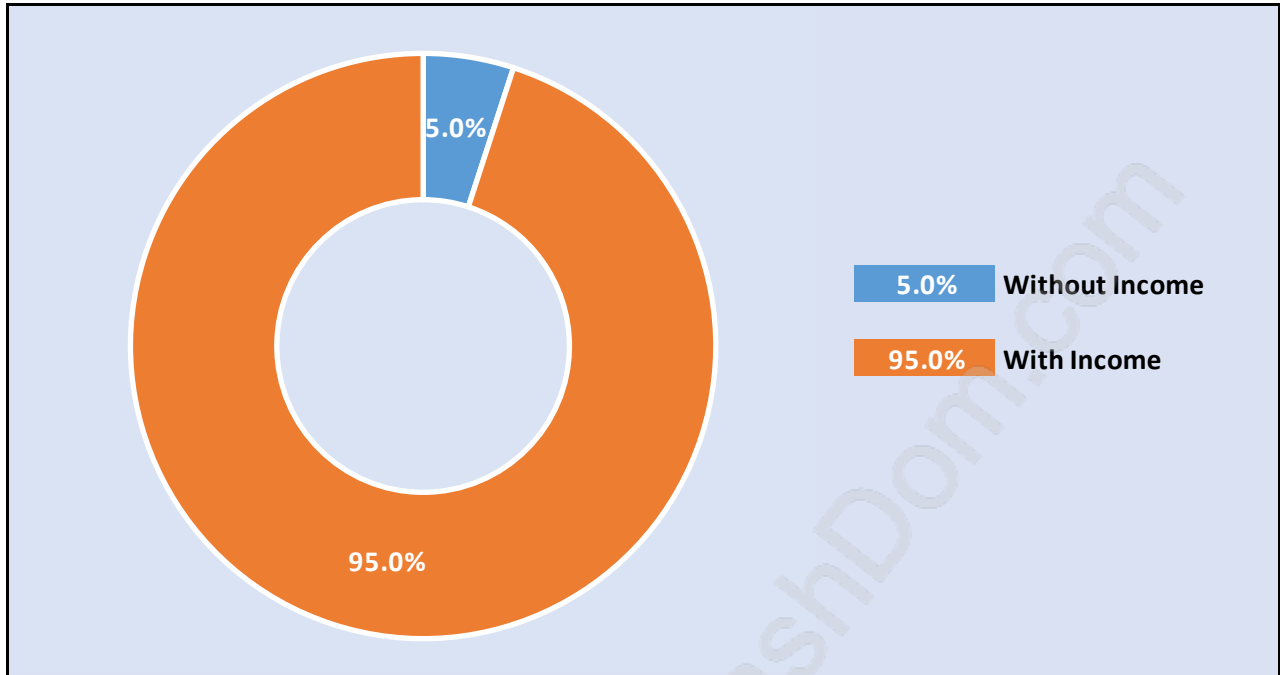

Central Park

Population Trends in Central Park

Population by Age in Central Park

Population Age 15+ by Income Status in Central Park

Total Population Age 15 - 8,129

Households by Income in Central Park

Total Number of Households - 4,114 / Average Household Income - \$77,208

Families in Central Park

Average Persons per Family - 2.8

Children at Home in Central Park

Total Number of Children at Home - 2,454

Family Structure in Central Park

Total Number of Families - 2,510 / Average Persons per Family - 2.8