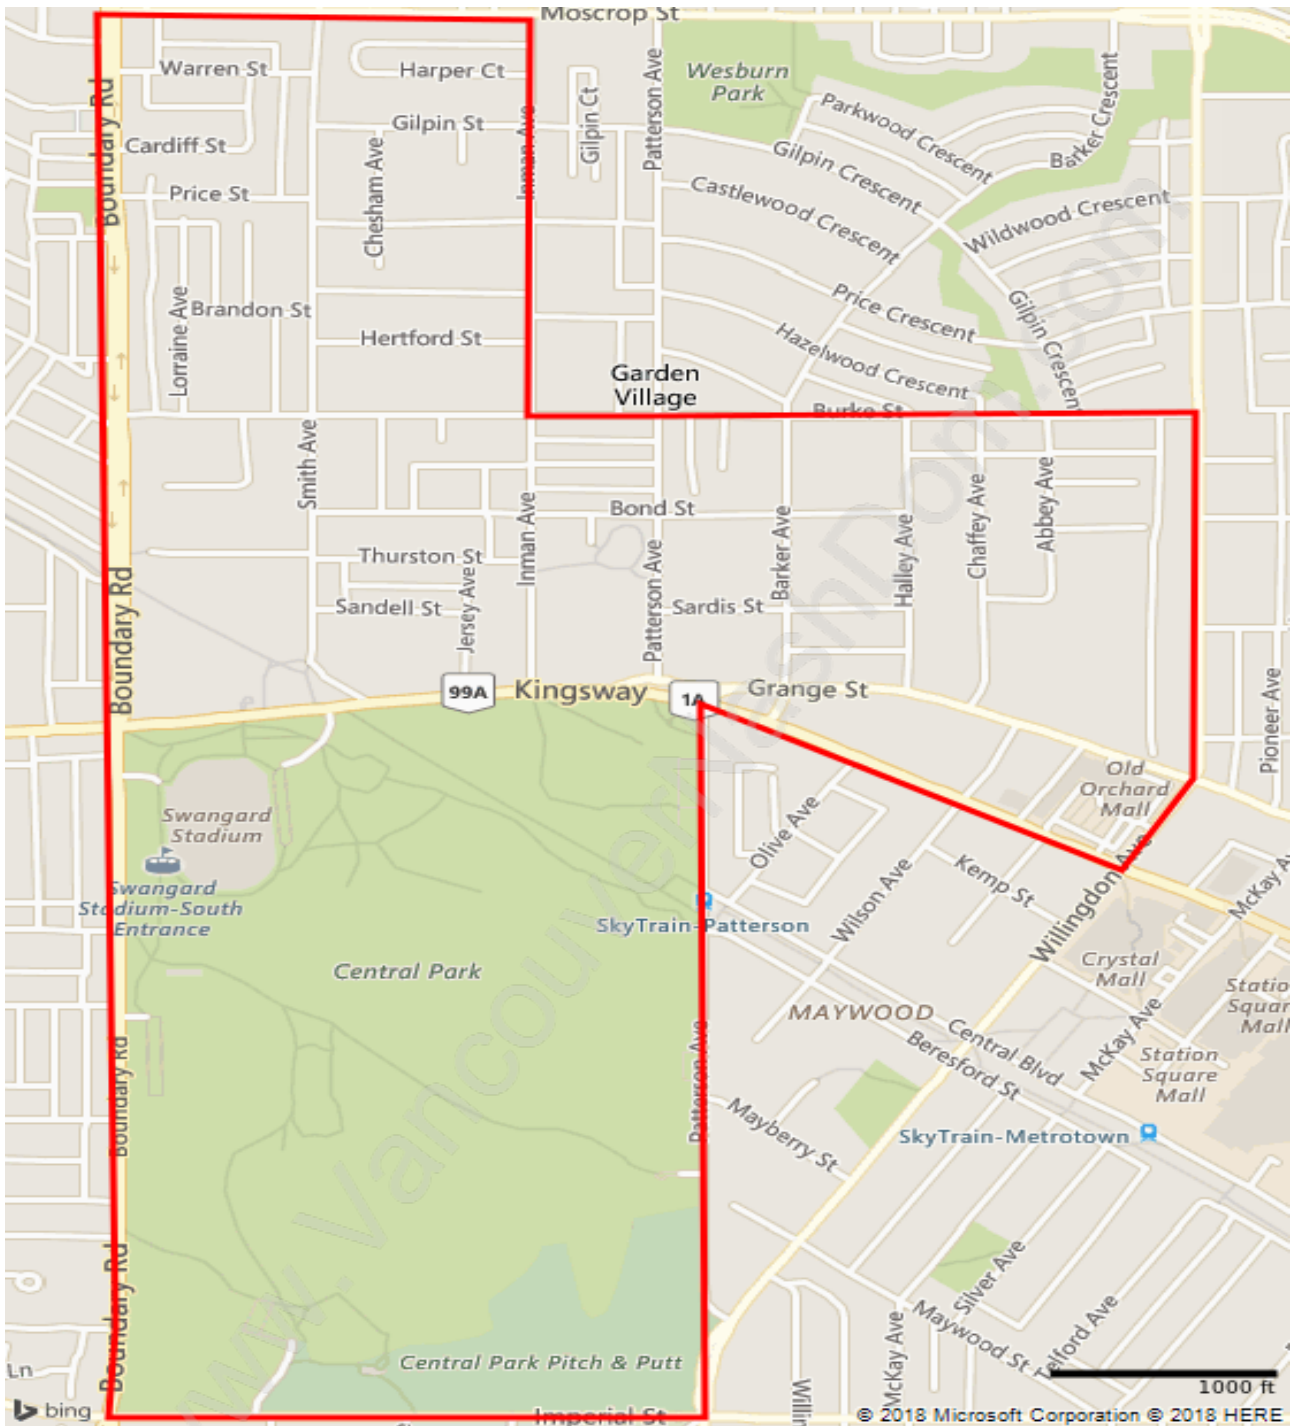

Central Park

Population Trends in Central Park

Population by Age in Central Park

Population Age 15+ by Income Status in Central Park

Total Population Age 15 - 8,129

Households by Income in Central Park

Total Number of Households - 4,114 / Average Household Income - \$77,208

Families in Central Park

Average Persons per Family - 2.8

Children at Home in Central Park

Total Number of Children at Home - 2,454

Family Structure in Central Park

Total Number of Families - 2,510 / Average Persons per Family - 2.8

Dominant Period of Construction - 1961-1980

Population by Religion in Central Park

Population by Home Languages in Central Park