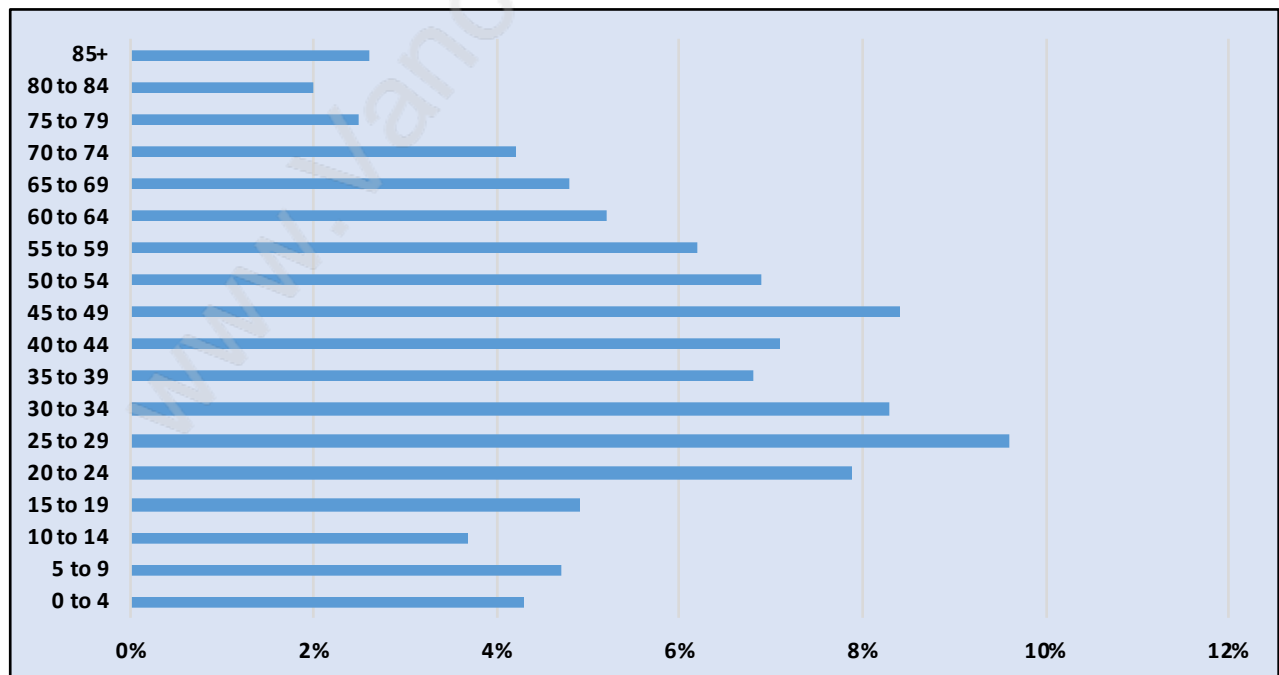

Central Park

Population Trends in Central Park

Population by Age in Central Park

Population Age 15+ by Income Status in Central Park

Total Population Age 15 - 8,129

Households by Income in Central Park

Total Number of Households - 4,114 / Average Household Income - \$77,208

Families in Central Park

Average Persons per Family - 2.8

Children at Home in Central Park

Total Number of Children at Home - 2,454

Family Structure in Central Park

Total Number of Families - 2,510 / Average Persons per Family - 2.8