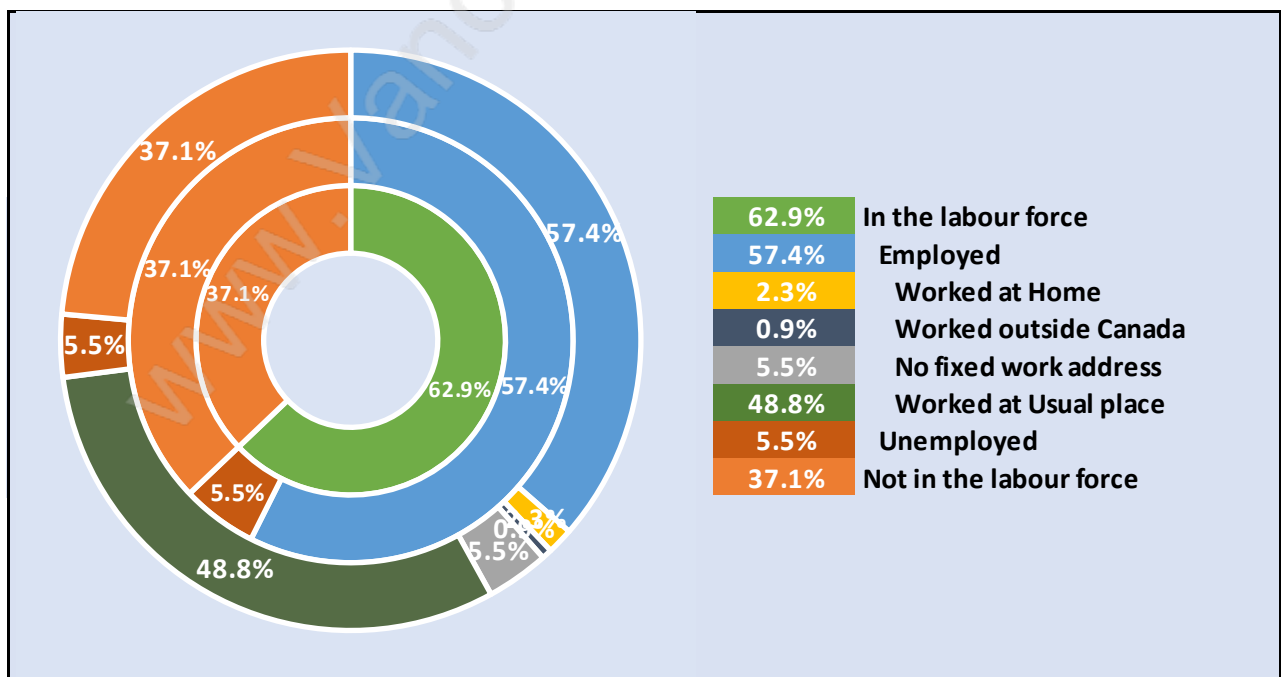

Households by Household Size in Central Park

Total Number of Households - 4,114

Dwellings in Central Park

Population Age 15+ in Central Park

Labour Force by Occupation in Central Park

Labour Force Participation in Central Park