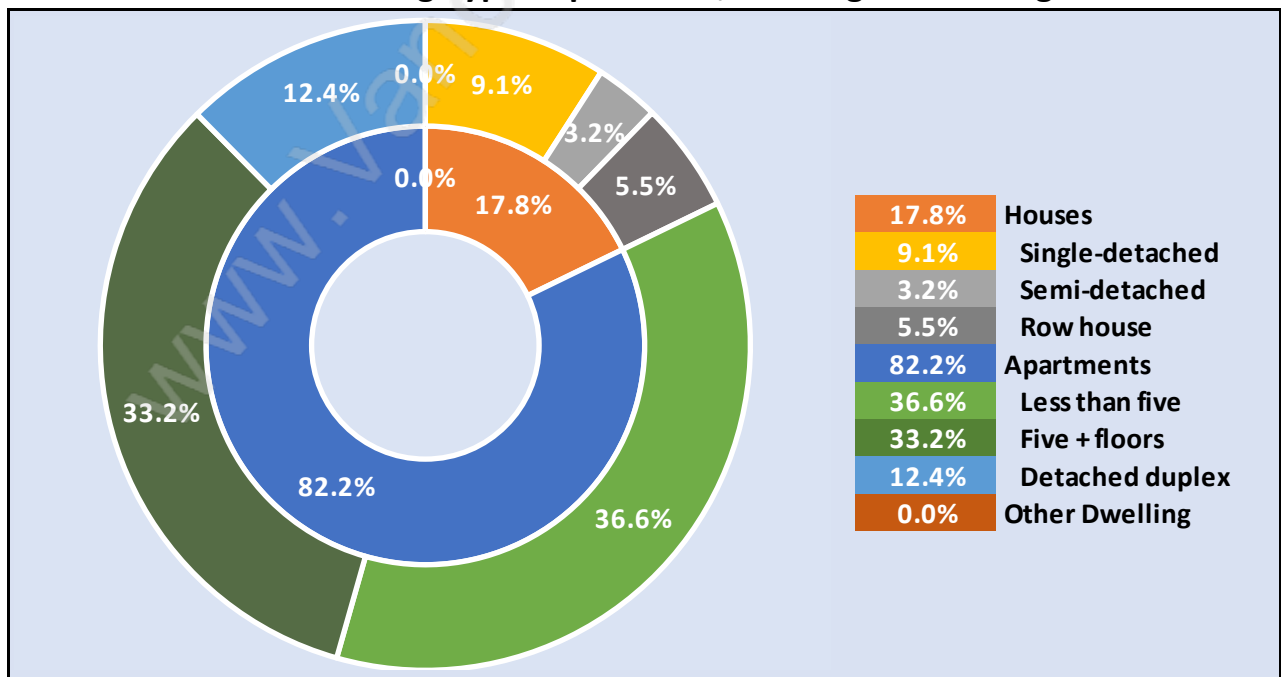

Occupied Dwellings by Structure Type in Central Park

Dominant Bulding Type - Apartment, building low and high rise