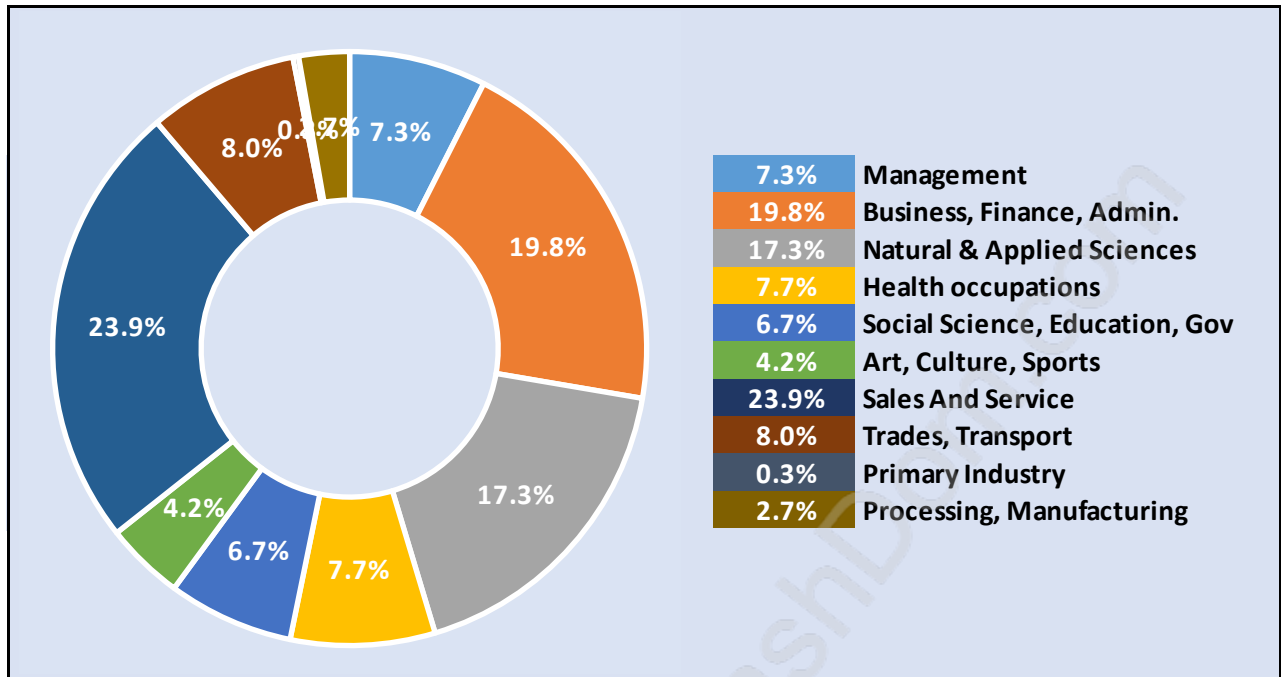

Households by Household Size in Central Park

Total Number of Households - 4,114

Dwellings in Central Park

Population Age 15+ in Central Park

Labour Force by Occupation in Central Park

Labour Force Participation in Central Park