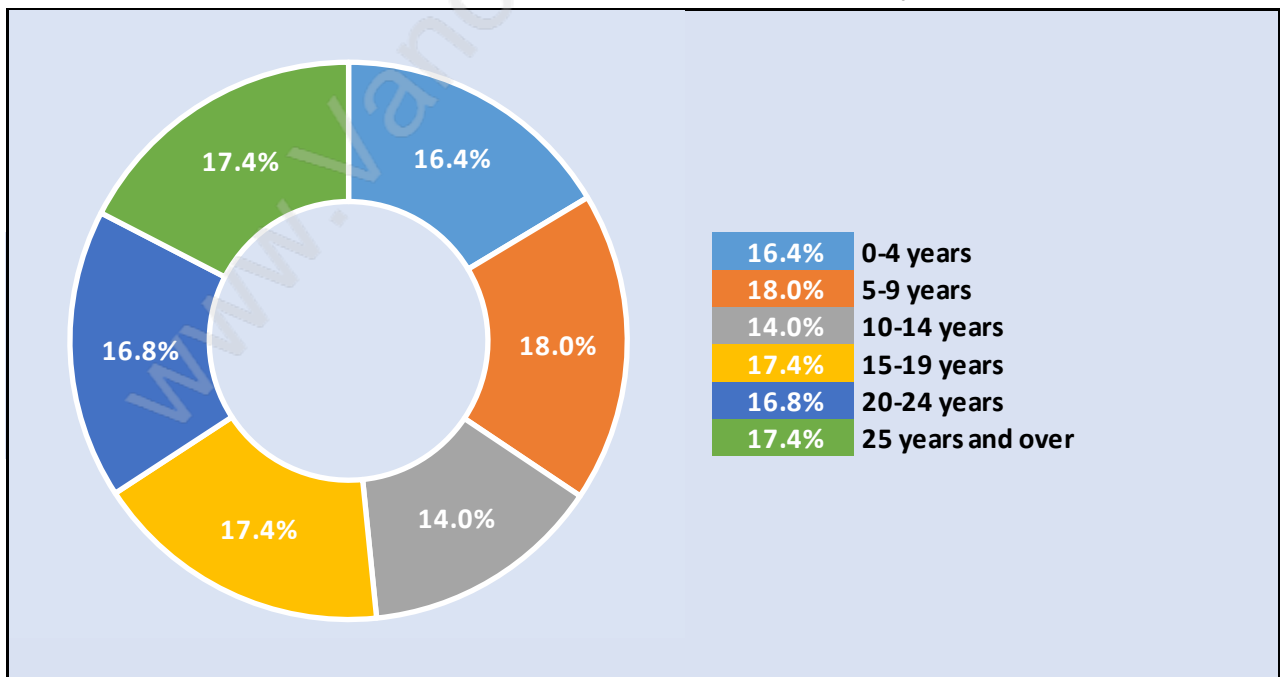

Central Park

Population Trends in Central Park

Population by Age in Central Park

Population Age 15+ by Income Status in Central Park

Total Population Age 15 - 8,129

Households by Income in Central Park

Total Number of Households - 4,114 / Average Household Income - \$77,208

Families in Central Park

Average Persons per Family - 2.8

Children at Home in Central Park

Total Number of Children at Home - 2,454

Family Structure in Central Park

Total Number of Families - 2,510 / Average Persons per Family - 2.8