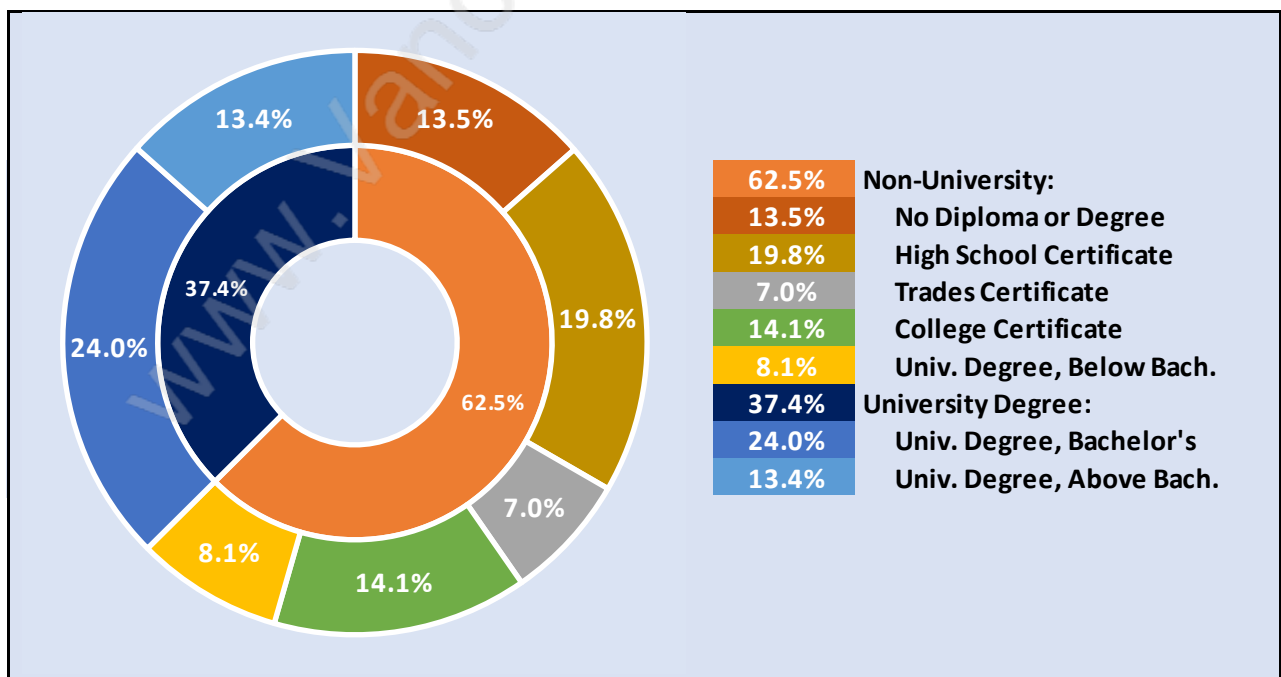

Households by Household Size in Central Park

Total Number of Households - 4,114

Dwellings in Central Park

Population Age 15+ in Central Park

Labour Force by Occupation in Central Park

Labour Force Participation in Central Park