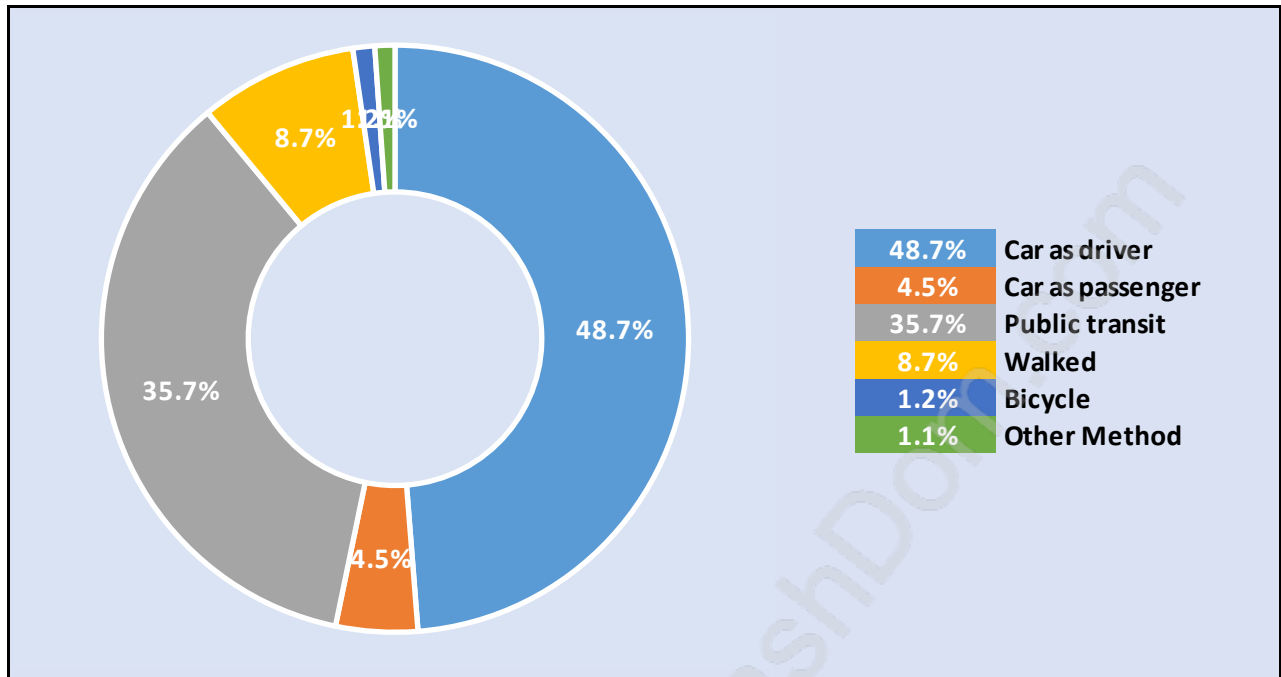

Travel To Work in (from) Central Park