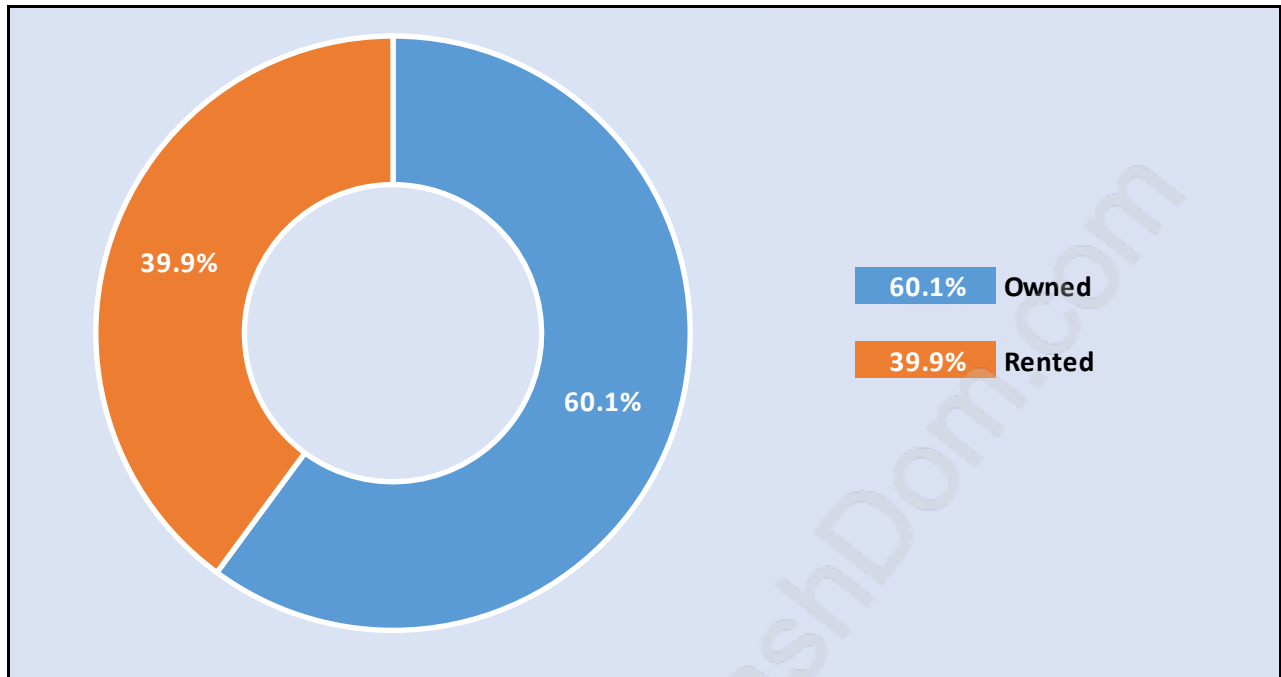

Dwellings in Central Park