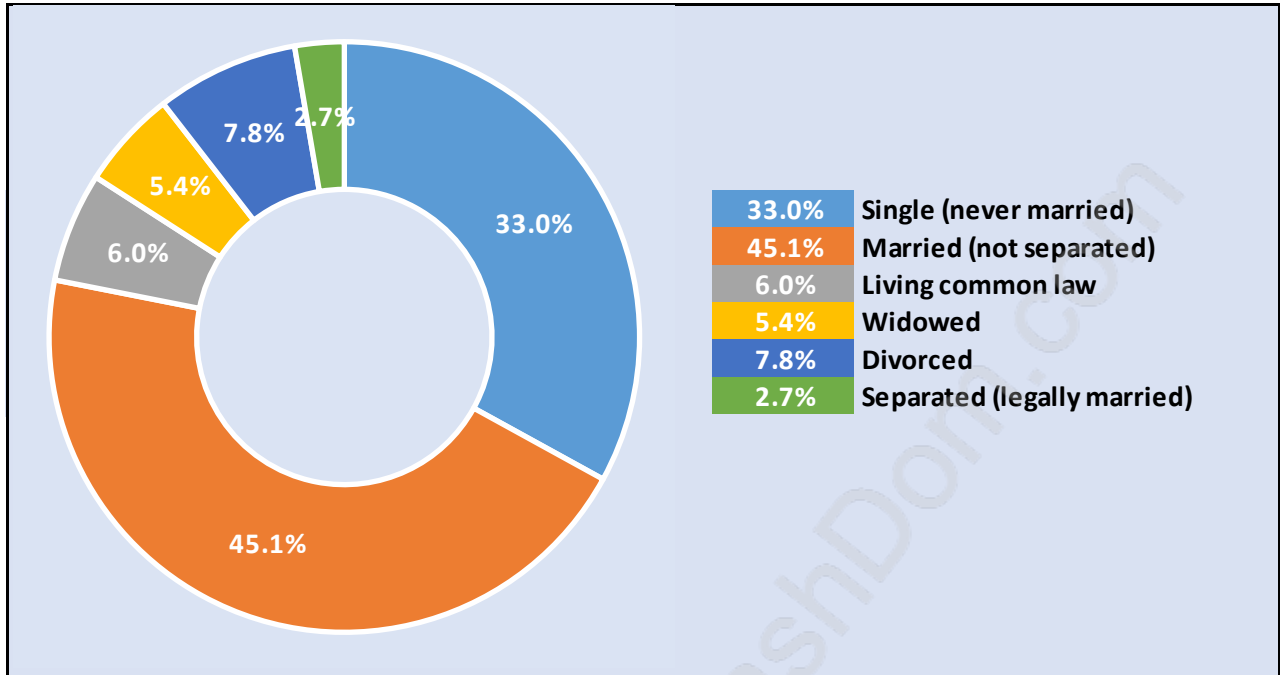

Central Park

Population Trends in Central Park

Population by Age in Central Park

Population Age 15+ by Income Status in Central Park

Total Population Age 15 - 8,129

Households by Income in Central Park

Total Number of Households - 4,114 / Average Household Income - \$77,208

Families in Central Park

Average Persons per Family - 2.8

Children at Home in Central Park

Total Number of Children at Home - 2,454

Family Structure in Central Park

Total Number of Families - 2,510 / Average Persons per Family - 2.8