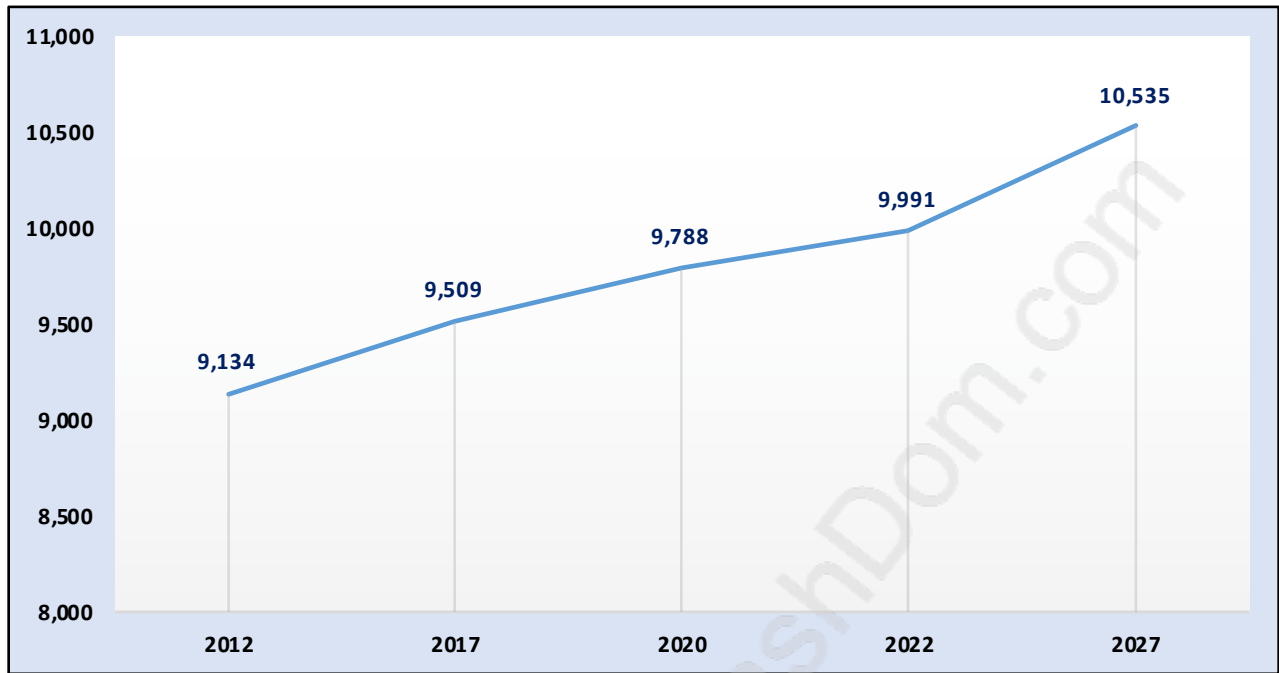

Central Park

Population Trends in Central Park

Population by Age in Central Park

Population Age 15+ by Income Status in Central Park

Total Population Age 15 - 8,129

Households by Income in Central Park

Total Number of Households - 4,114 / Average Household Income - \$77,208

Families in Central Park

Average Persons per Family - 2.8

Children at Home in Central Park

Total Number of Children at Home - 2,454

Family Structure in Central Park

Total Number of Families - 2,510 / Average Persons per Family - 2.8