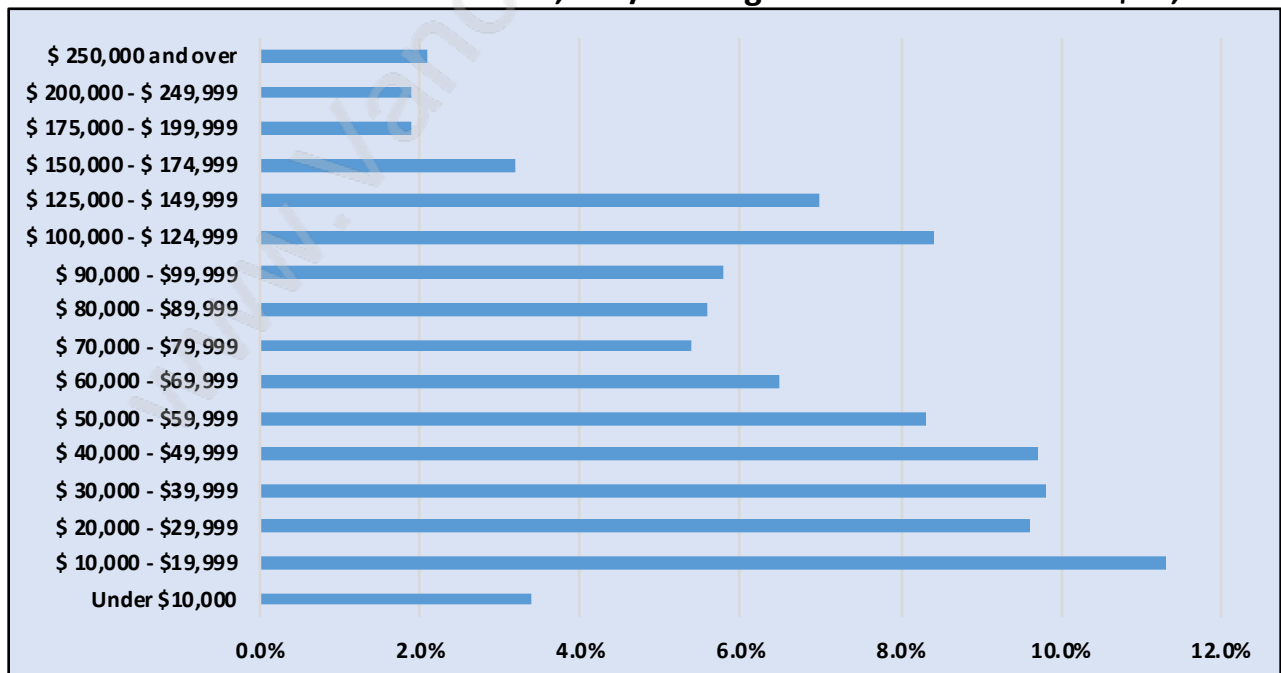

Central Park

Population Trends in Central Park

Population by Age in Central Park

Population Age 15+ by Income Status in Central Park

Total Population Age 15 - 8,129

Households by Income in Central Park

Total Number of Households - 4,114 / Average Household Income - \$77,208

Families in Central Park

Average Persons per Family - 2.8

Children at Home in Central Park

Total Number of Children at Home - 2,454

Family Structure in Central Park

Total Number of Families - 2,510 / Average Persons per Family - 2.8