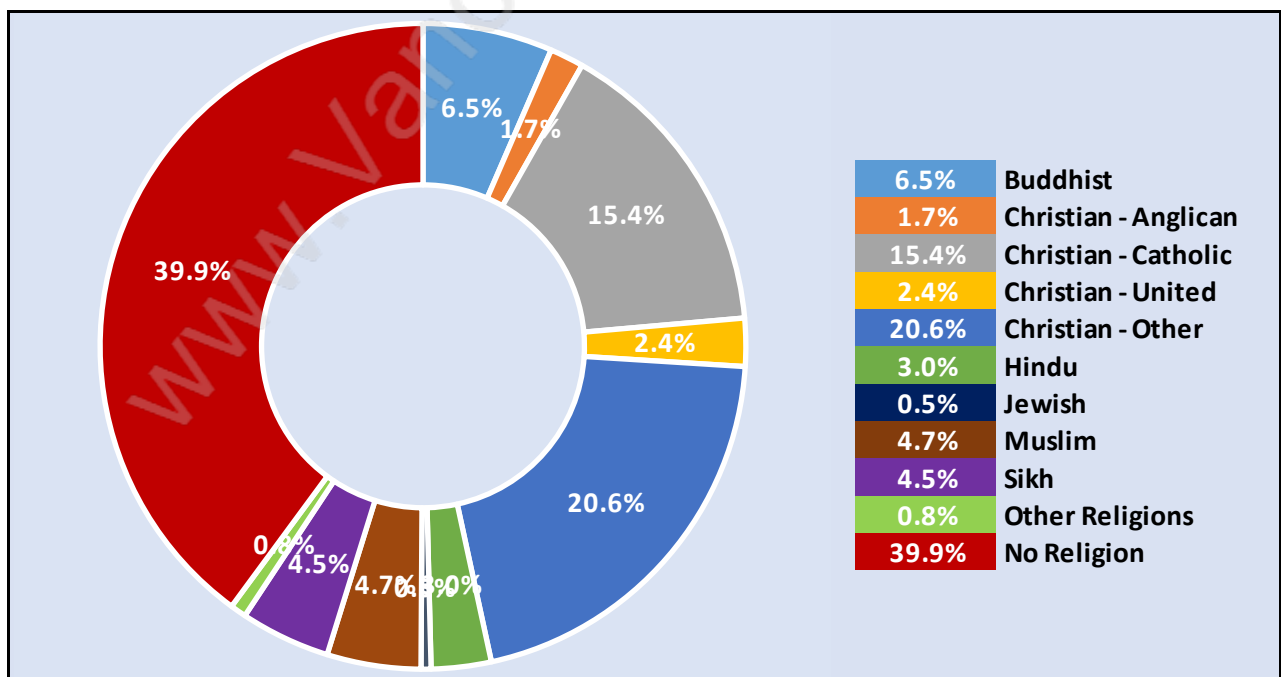

Dominant Period of Construction - 1961-1980

Population by Religion in Central Park

Population by Home Languages in Central Park