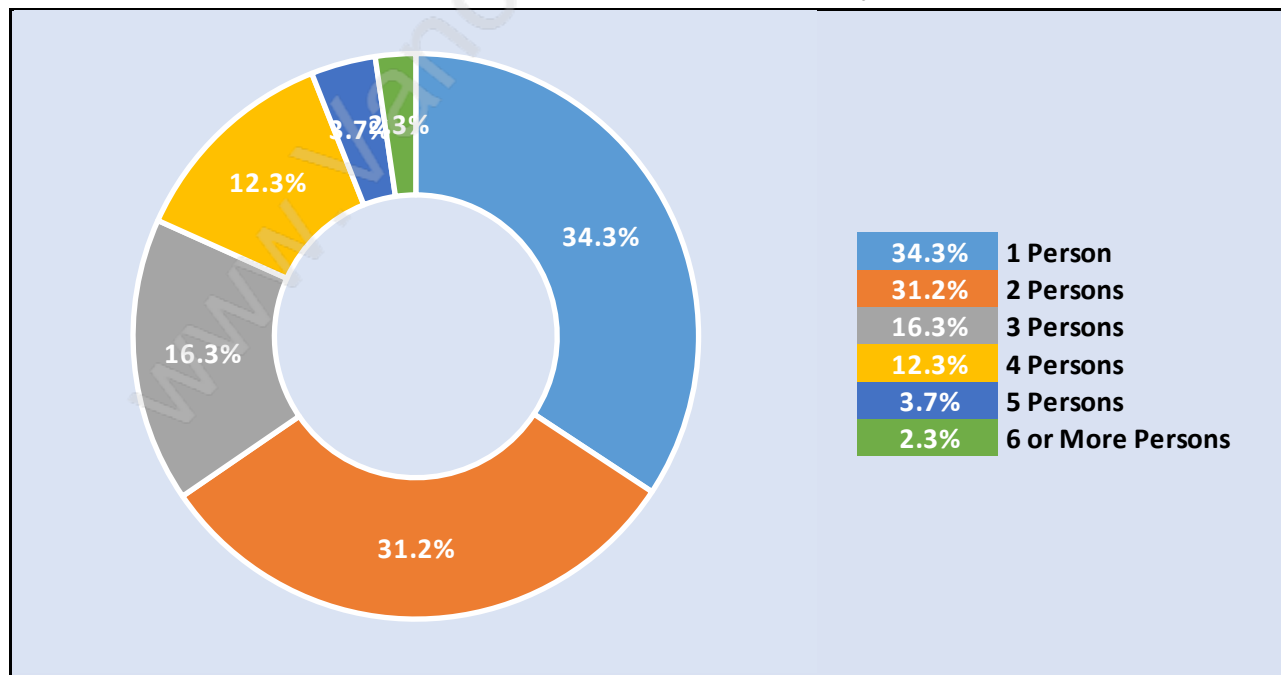

Central Park

Population Trends in Central Park

Population by Age in Central Park

Population Age 15+ by Income Status in Central Park

Total Population Age 15 - 8,129

Households by Income in Central Park

Total Number of Households - 4,114 / Average Household Income - \$77,208

Families in Central Park

Average Persons per Family - 2.8

Children at Home in Central Park

Total Number of Children at Home - 2,454

Family Structure in Central Park

Total Number of Families - 2,510 / Average Persons per Family - 2.8

Households by Household Size in Central Park

Total Number of Households - 4,114

Dwellings in Central Park

Population Age 15+ in Central Park

Labour Force by Occupation in Central Park

Labour Force Participation in Central Park