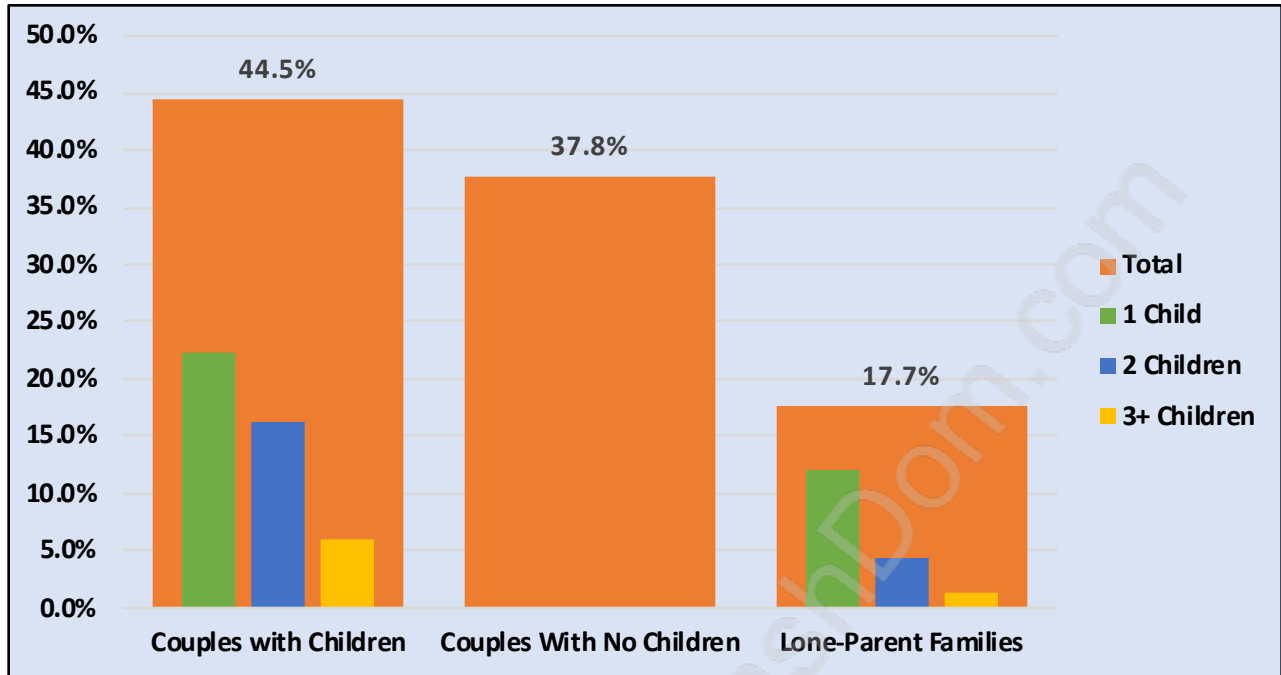

Central Park

Population Trends in Central Park

Population by Age in Central Park

Population Age 15+ by Income Status in Central Park

Total Population Age 15 - 8,129

Households by Income in Central Park

Total Number of Households - 4,114 / Average Household Income - \$77,208

Families in Central Park

Average Persons per Family - 2.8

Children at Home in Central Park

Total Number of Children at Home - 2,454

Family Structure in Central Park

Total Number of Families - 2,510 / Average Persons per Family - 2.8

Households by Household Size in Central Park

Total Number of Households - 4,114

Dwellings in Central Park

Population Age 15+ in Central Park

Labour Force by Occupation in Central Park

Labour Force Participation in Central Park