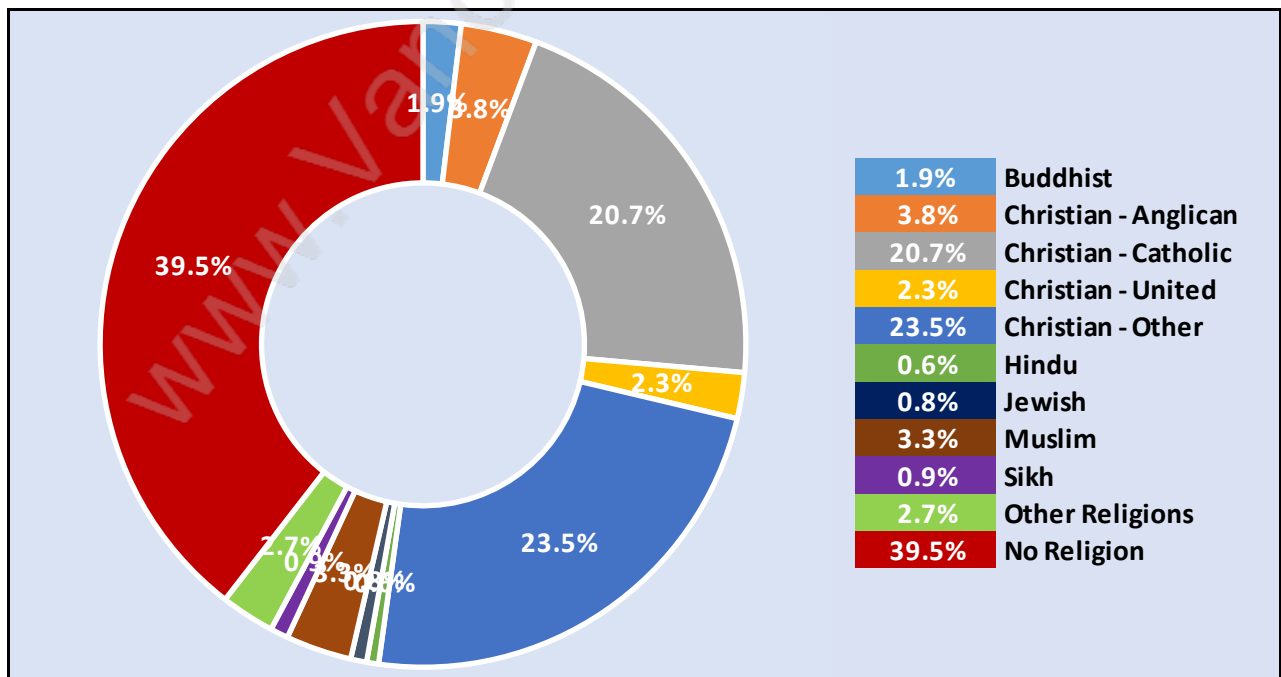

Population by Religion in Central Port Coquitlam