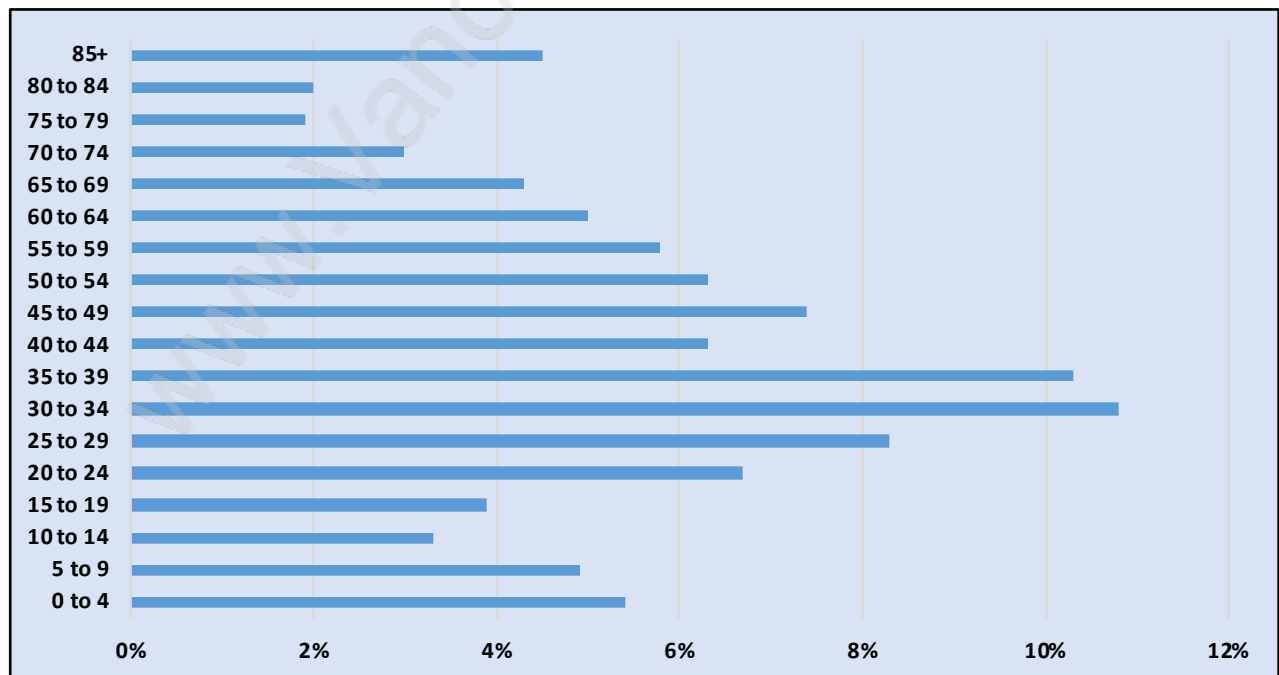

Central Port Coquitlam

Population Trends in Central Port Coquitlam

Population by Age in Central Port Coquitlam

Population Age 15+ by Income Status in Central Port Coquitlam

Total Population Age 15 - 9,365

Households by Income in Central Port Coquitlam

Total Number of Households - 5,280 / Average Household Income - \$77,723

Families in Central Port Coquitlam

Average Persons per Family - 2.7

Children at Home in Central Port Coquitlam