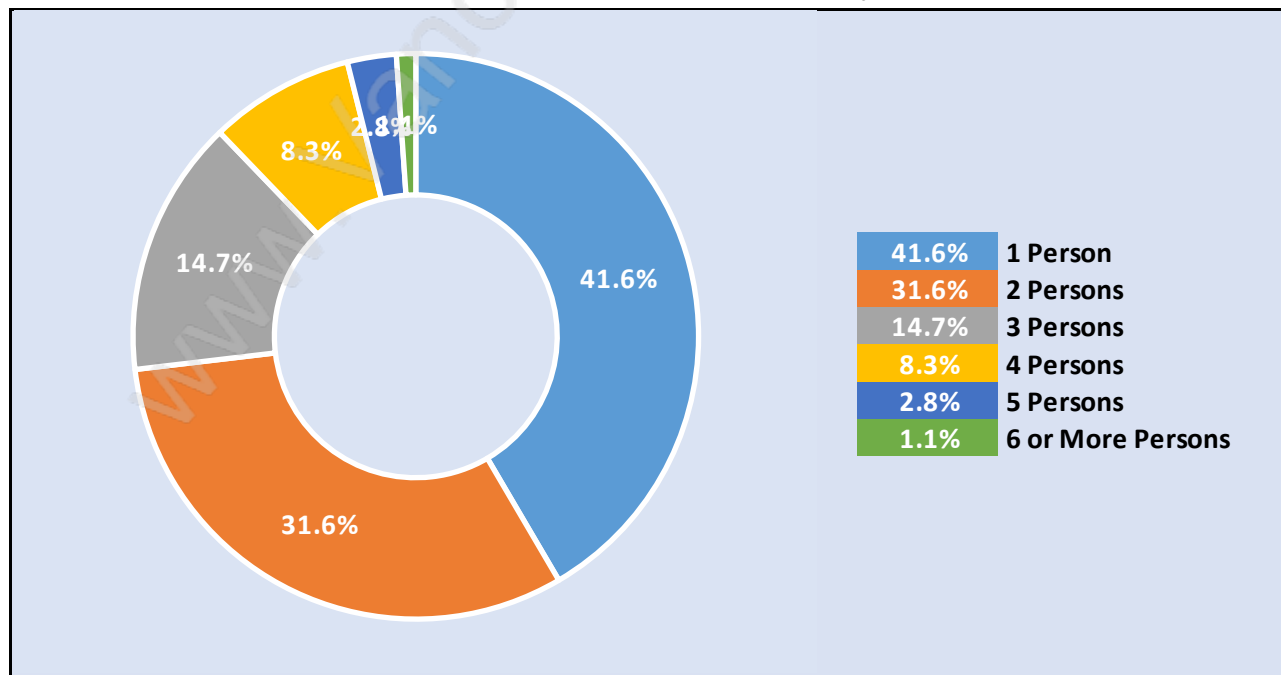

Households by Household Size in Central Port Coquitlam

Total Number of Households - 5,280