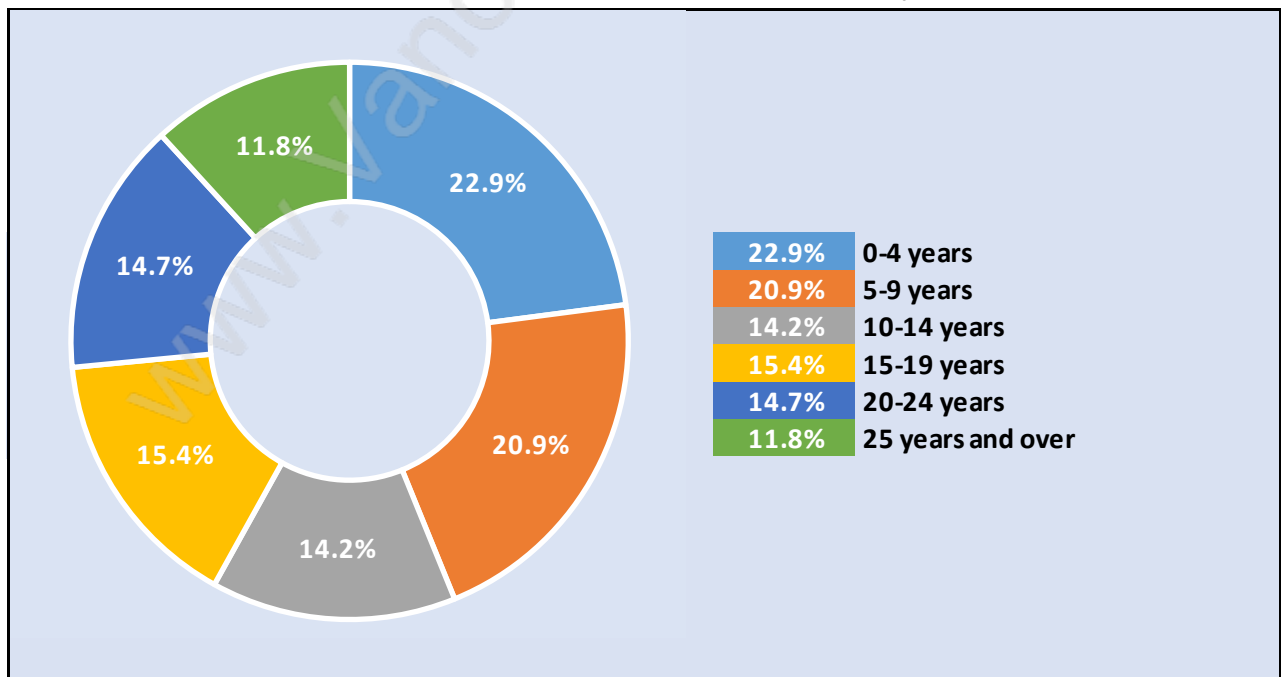

Central Port Coquitlam

Population Trends in Central Port Coquitlam

Population by Age in Central Port Coquitlam

Population Age 15+ by Income Status in Central Port Coquitlam

Total Population Age 15 - 9,365

Households by Income in Central Port Coquitlam

Total Number of Households - 5,280 / Average Household Income - \$77,723

Families in Central Port Coquitlam

Average Persons per Family - 2.7

Children at Home in Central Port Coquitlam

Total Number of Children at Home - 2,651

Family Structure in Central Port Coquitlam

Total Number of Families - 2,913 / Average Persons per Family - 2.7

Households by Household Size in Central Port Coquitlam