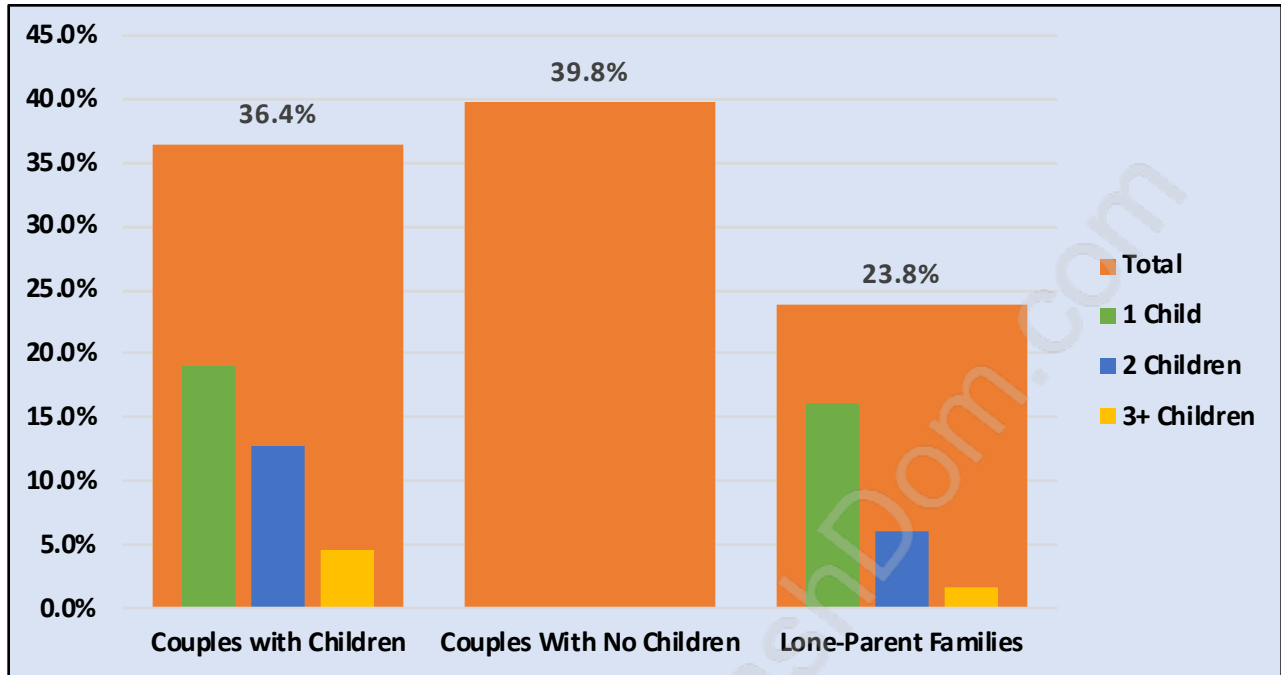

Central Port Coquitlam

Population Trends in Central Port Coquitlam

Population by Age in Central Port Coquitlam

Population Age 15+ by Income Status in Central Port Coquitlam

Total Population Age 15 - 9,365

Households by Income in Central Port Coquitlam

Total Number of Households - 5,280 / Average Household Income - \$77,723

Families in Central Port Coquitlam

Average Persons per Family - 2.7

Children at Home in Central Port Coquitlam

Total Number of Children at Home - 2,651

Family Structure in Central Port Coquitlam

Total Number of Families - 2,913 / Average Persons per Family - 2.7

Households by Household Size in Central Port Coquitlam