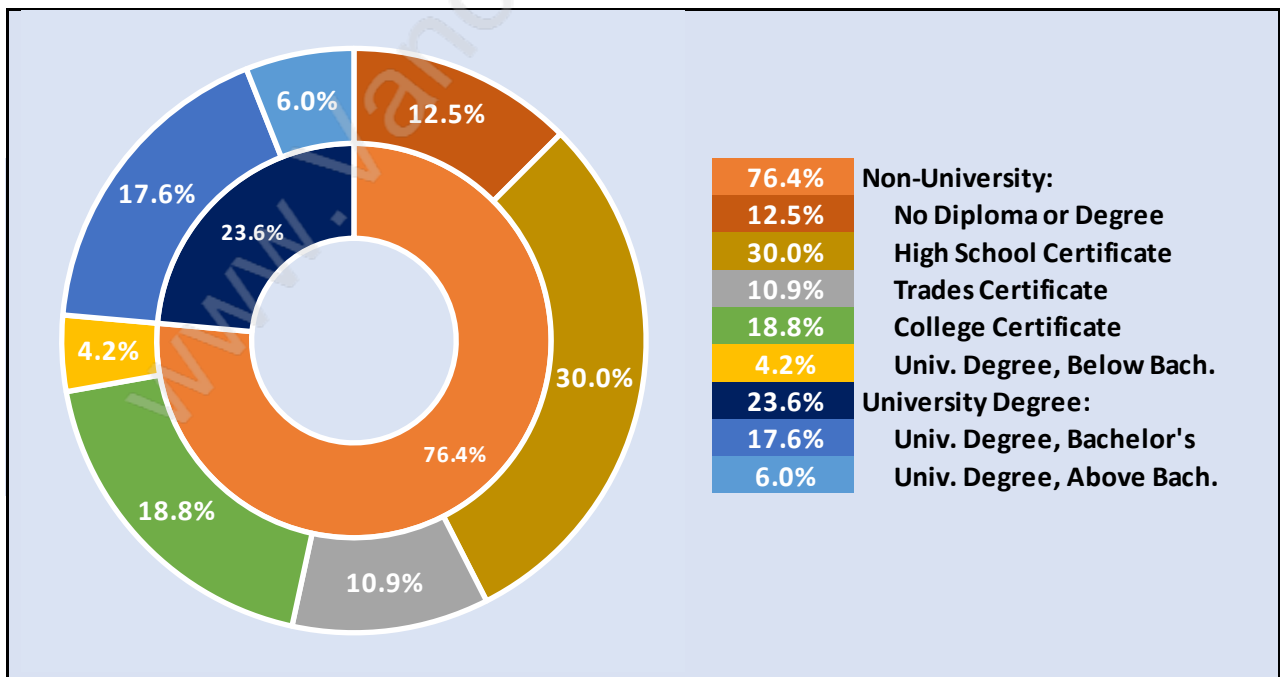

Population Age 15+ in Central Port Coquitlam