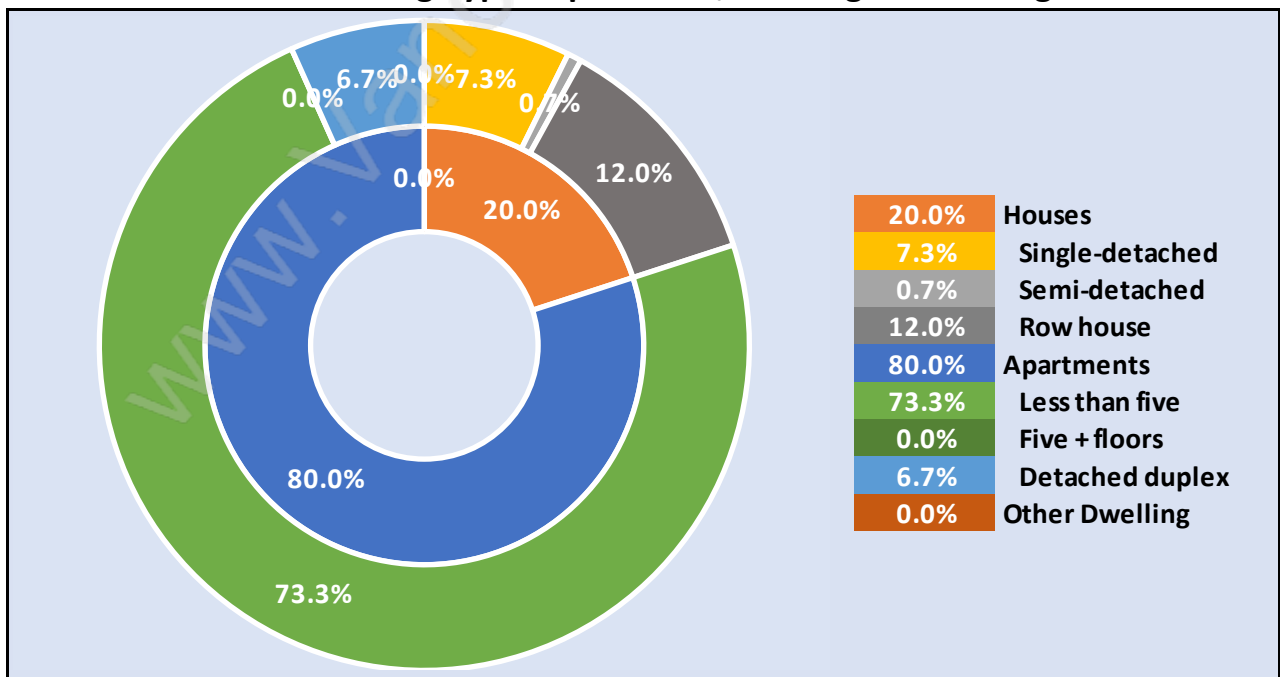

Occupied Dwellings by Structure Type in Central Port Coquitlam

Dominant Bulding Type - Apartment, building low and high rise