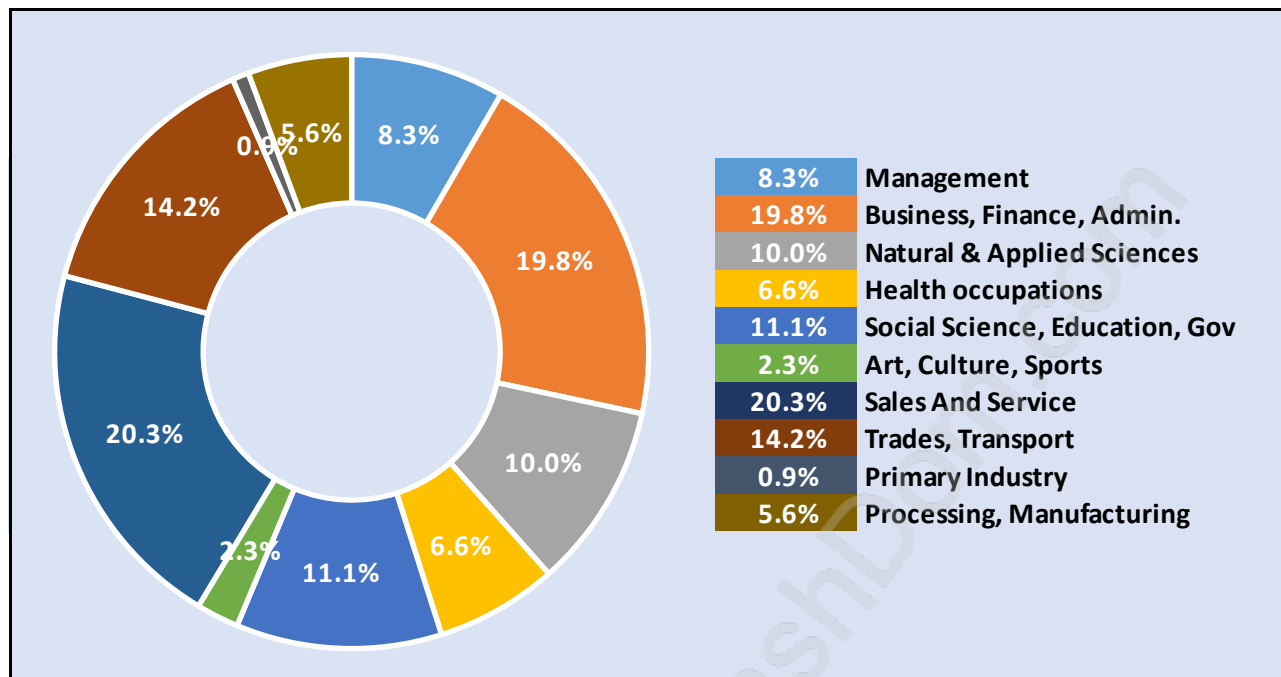

Total Number of Households - 5,280

Dwellings in Central Port Coquitlam

Population Age 15+ in Central Port Coquitlam

Labour Force by Occupation in Central Port Coquitlam

Labour Force Participation in Central Port Coquitlam