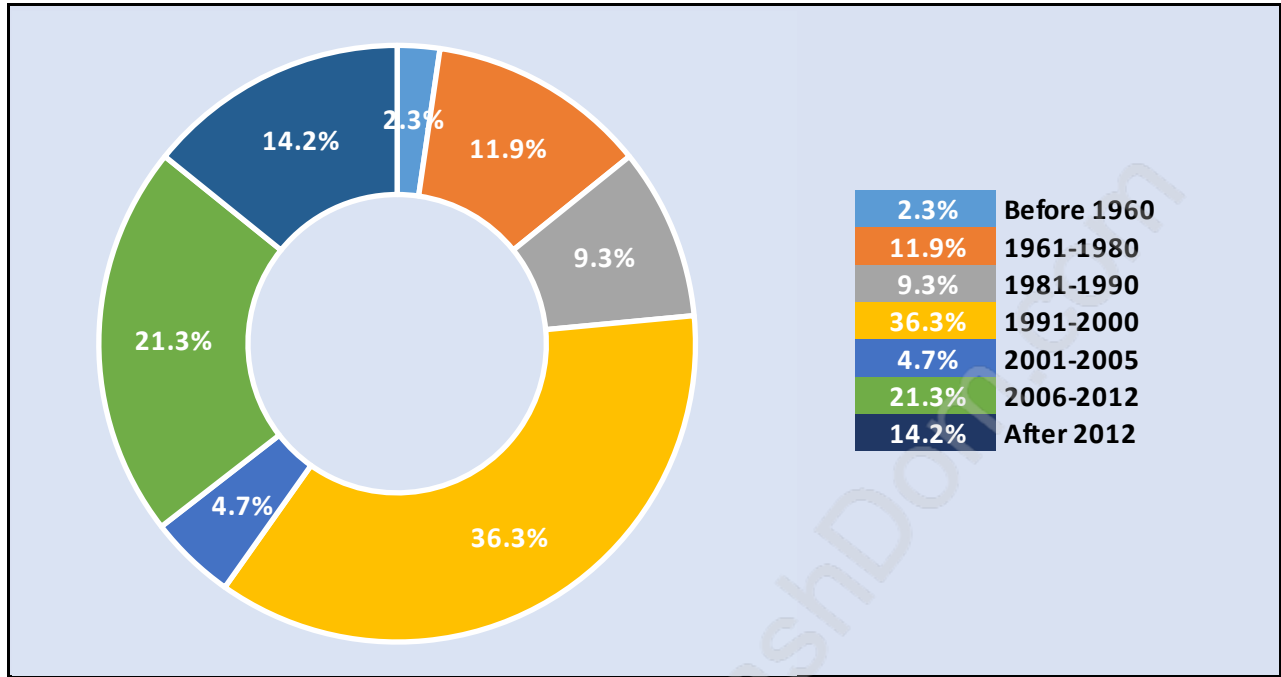

Travel To Work in (from) Central Port Coquitlam

Occupied Dwellings by Structure Type in Central Port Coquitlam

Dominant Bulding Type - Apartment, building low and high rise

Private Dwellings by Period of Construction in Central Port Coquitlam
Dominant Period of Construction - 1991-2000