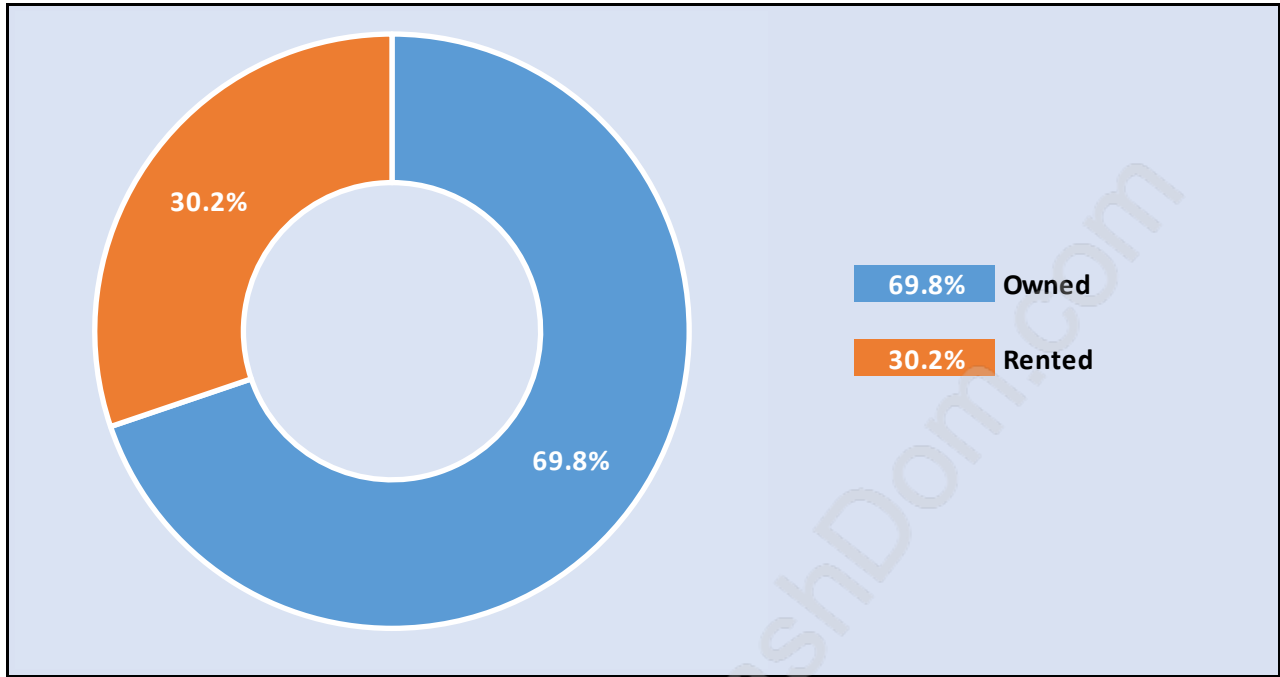

Dwellings in Central Port Coquitlam