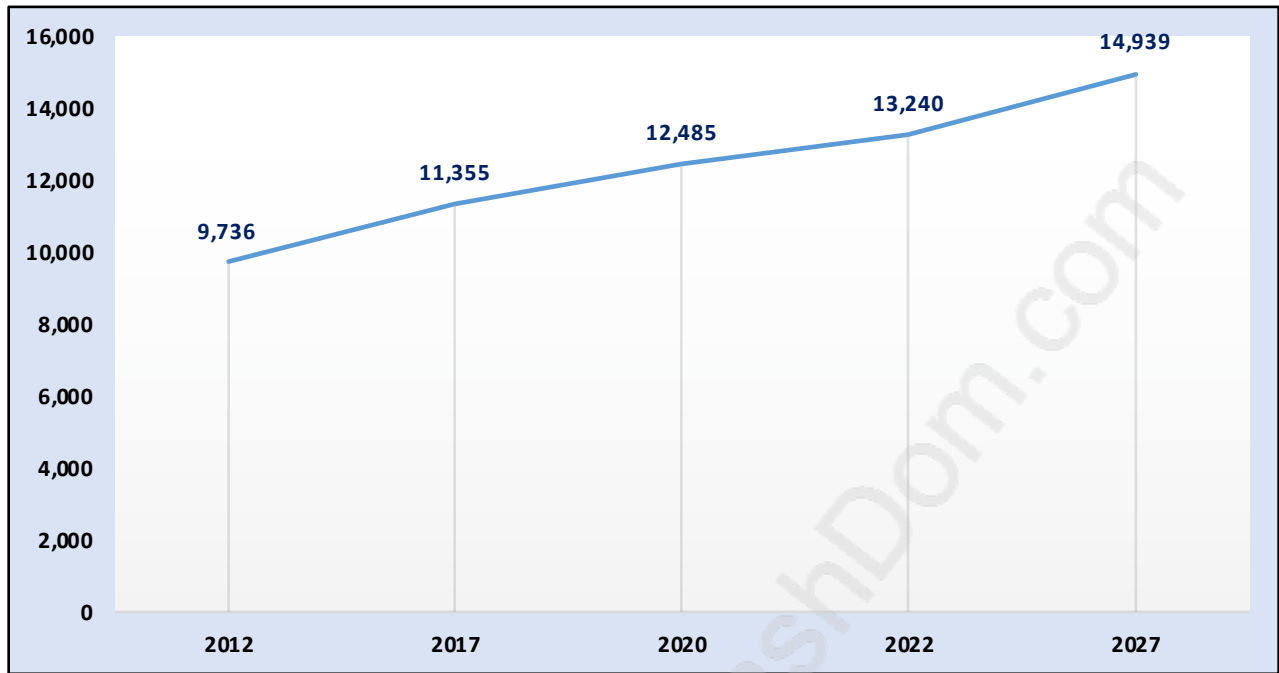

Central Port Coquitlam

Population Trends in Central Port Coquitlam

Population by Age in Central Port Coquitlam

Population Age 15+ by Income Status in Central Port Coquitlam

Total Population Age 15 - 9,365