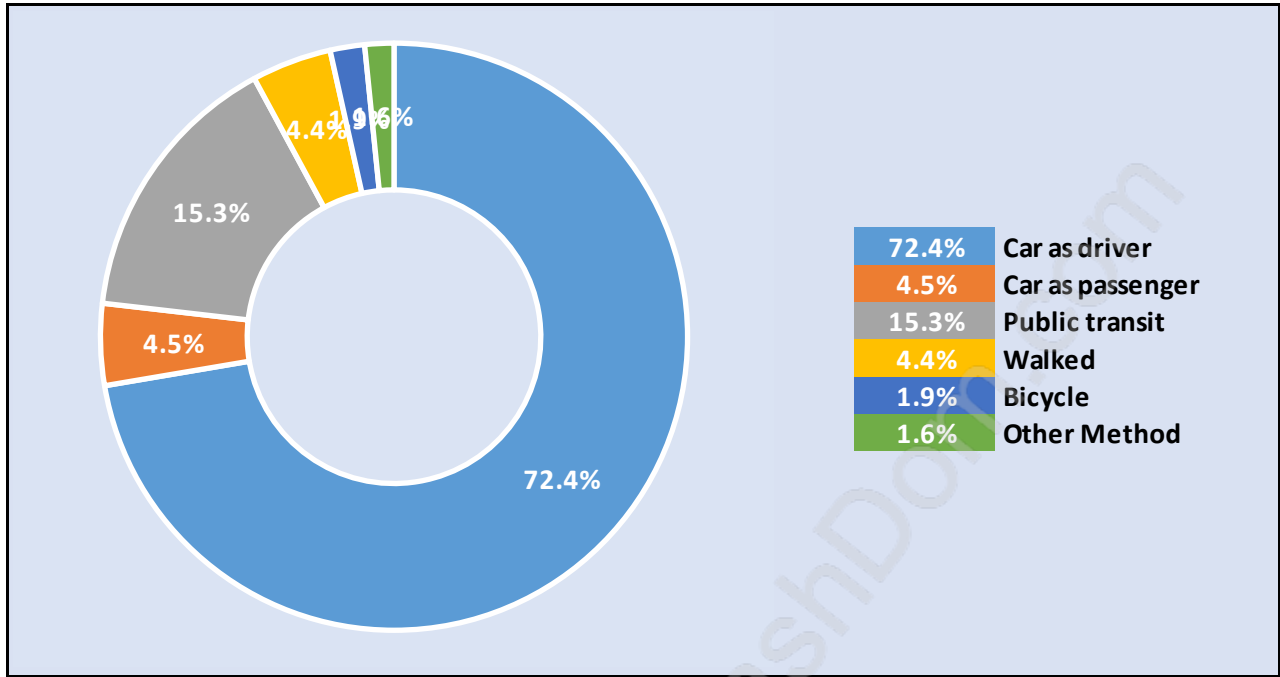

Travel To Work in (from) Central Port Coquitlam