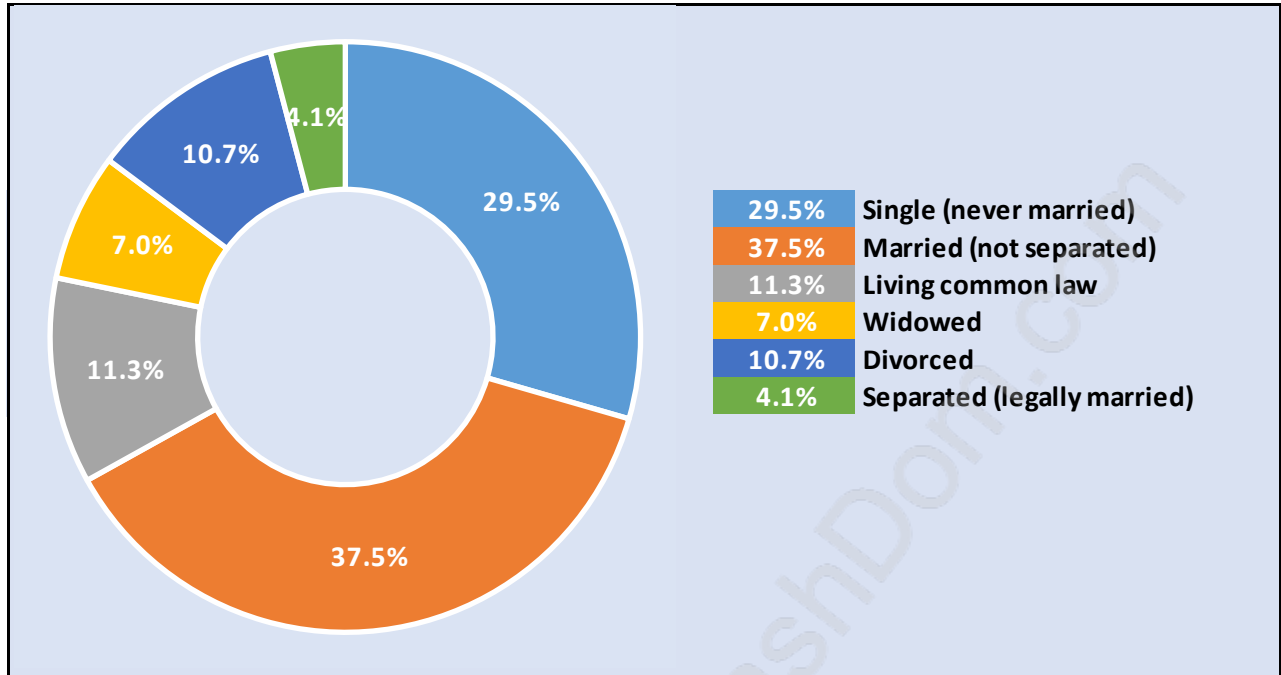

Central Port Coquitlam

Population Trends in Central Port Coquitlam

Population by Age in Central Port Coquitlam

Population Age 15+ by Income Status in Central Port Coquitlam

Total Population Age 15 - 9,365

Households by Income in Central Port Coquitlam

Total Number of Households - 5,280 / Average Household Income - \$77,723

Families in Central Port Coquitlam

Average Persons per Family - 2.7

Children at Home in Central Port Coquitlam

Total Number of Children at Home - 2,651

Family Structure in Central Port Coquitlam

Total Number of Families - 2,913 / Average Persons per Family - 2.7

Households by Household Size in Central Port Coquitlam