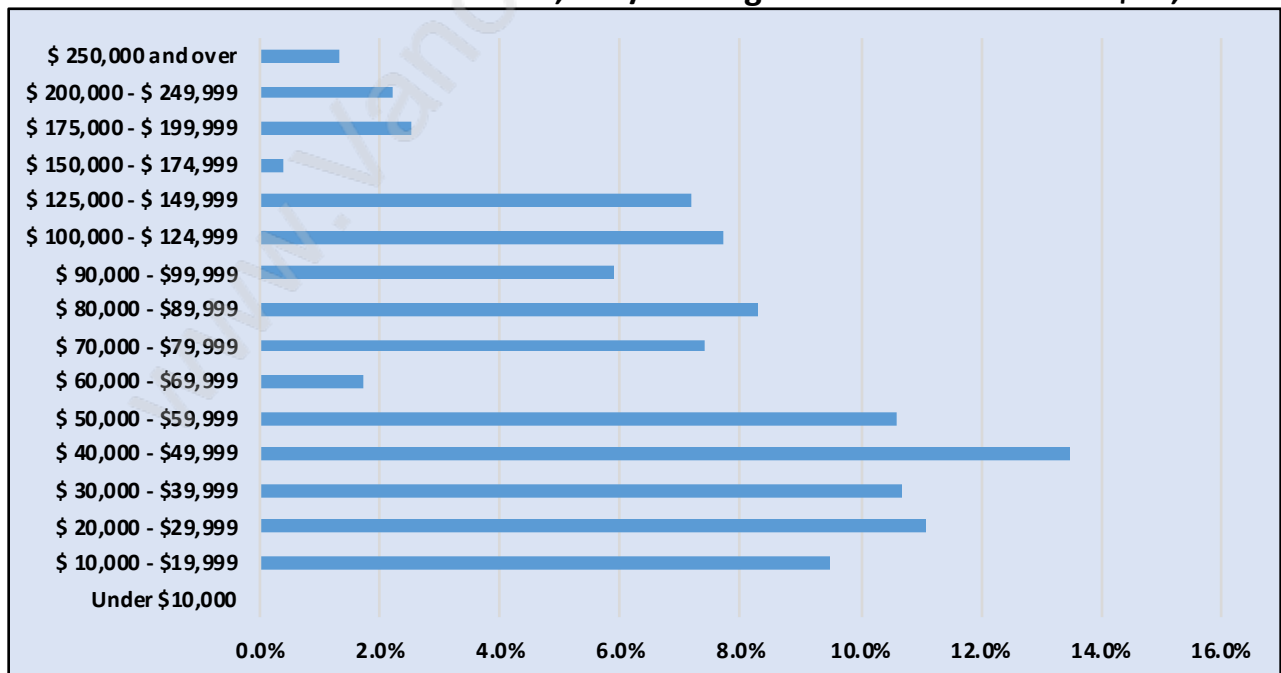

Central Port Coquitlam

Population Trends in Central Port Coquitlam

Population by Age in Central Port Coquitlam

Population Age 15+ by Income Status in Central Port Coquitlam

Total Population Age 15 - 9,365

Households by Income in Central Port Coquitlam

Total Number of Households - 5,280 / Average Household Income - \$77,723

Families in Central Port Coquitlam

Average Persons per Family - 2.7

Children at Home in Central Port Coquitlam