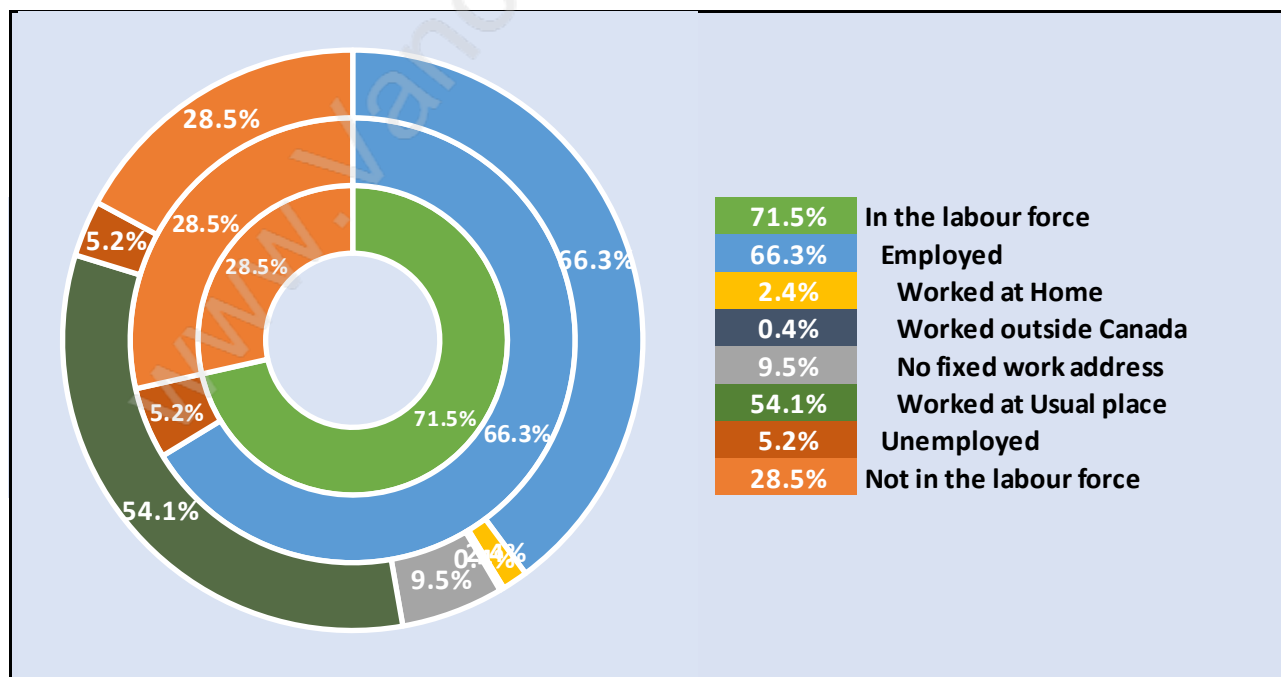

Total Number of Children at Home - 2,651

Family Structure in Central Port Coquitlam

Total Number of Families - 2,913 / Average Persons per Family - 2.7

Households by Household Size in Central Port Coquitlam

Total Number of Households - 5,280

Dwellings in Central Port Coquitlam

Population Age 15+ in Central Port Coquitlam

Labour Force by Occupation in Central Port Coquitlam

Labour Force Participation in Central Port Coquitlam