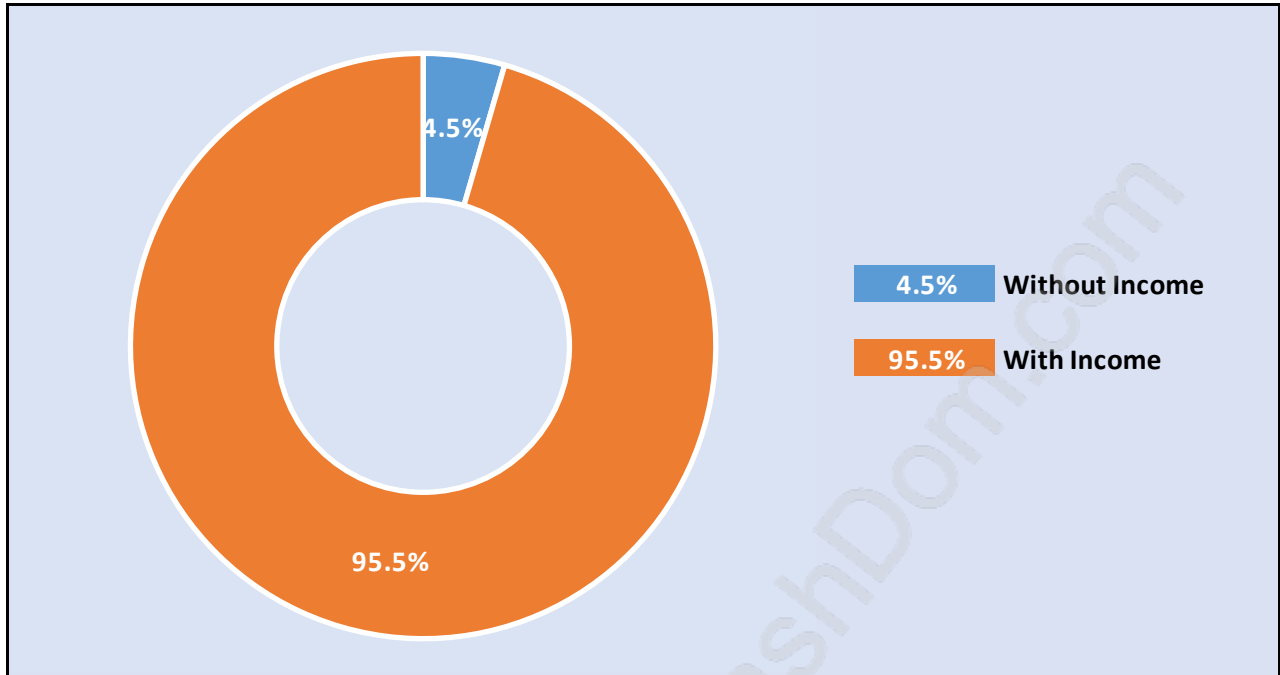

Central Port Coquitlam

Population Trends in Central Port Coquitlam

Population by Age in Central Port Coquitlam

Population Age 15+ by Income Status in Central Port Coquitlam

Total Population Age 15 - 9,365

Households by Income in Central Port Coquitlam

Total Number of Households - 5,280 / Average Household Income - \$77,723

Families in Central Port Coquitlam

Average Persons per Family - 2.7

Children at Home in Central Port Coquitlam