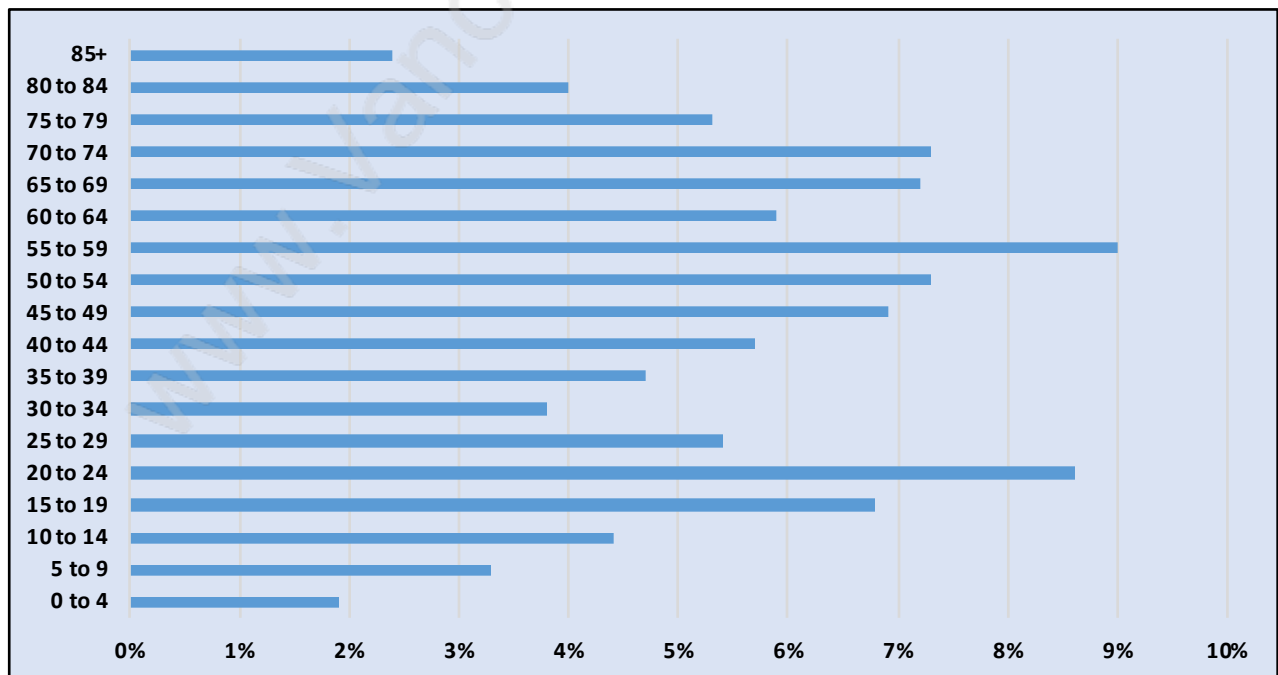

Chartwell

Population Trends in Chartwell

Population by Age in Chartwell

Population Age 15+ by Income Status in Chartwell

Total Population Age 15 - 1,211

Households by Income in Chartwell

Total Number of Households - 427 / Average Household Income - \$242,826

Families in Chartwell

Average Persons per Family - 3

Children at Home in Chartwell

Total Number of Children at Home - 430

Family Structure in Chartwell

Total Number of Families - 369 / Average Persons per Family - 3.