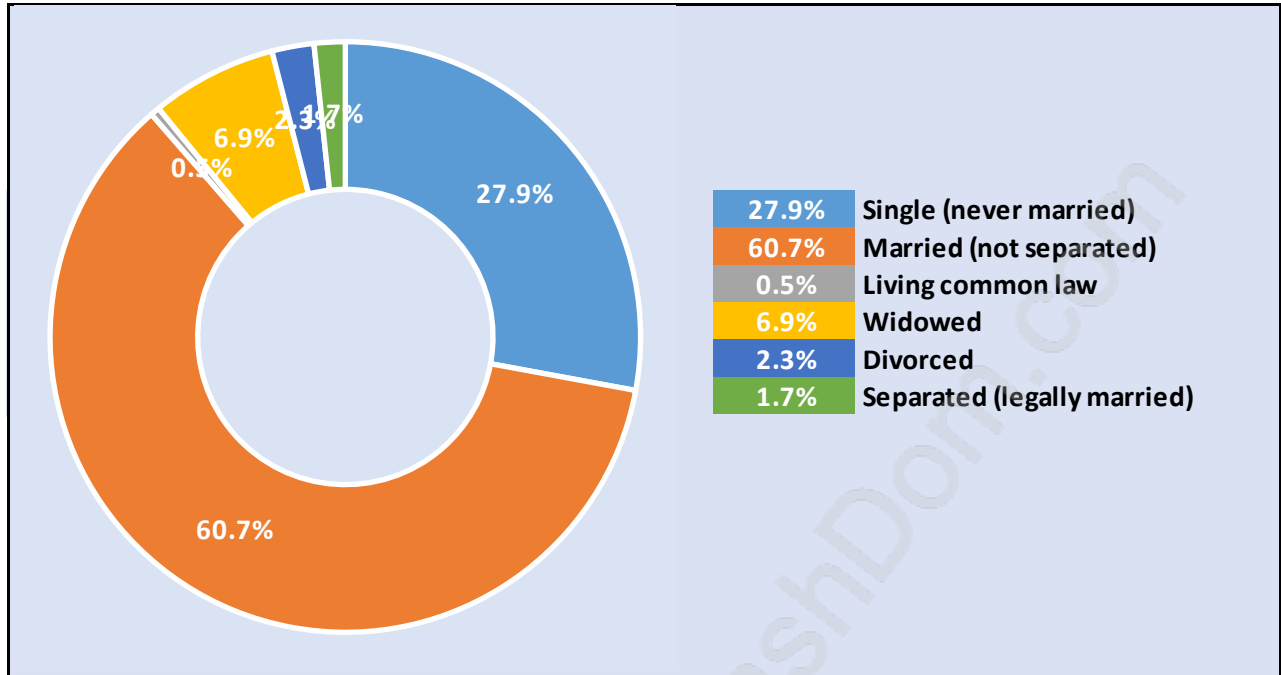

Chartwell

Population Trends in Chartwell

Population by Age in Chartwell

Population Age 15+ by Income Status in Chartwell

Total Population Age 15 - 1,211

Households by Income in Chartwell

Total Number of Households - 427 / Average Household Income - \$242,826

Families in Chartwell

Average Persons per Family - 3

Children at Home in Chartwell

Total Number of Children at Home - 430

Family Structure in Chartwell

Total Number of Families - 369 / Average Persons per Family - 3.