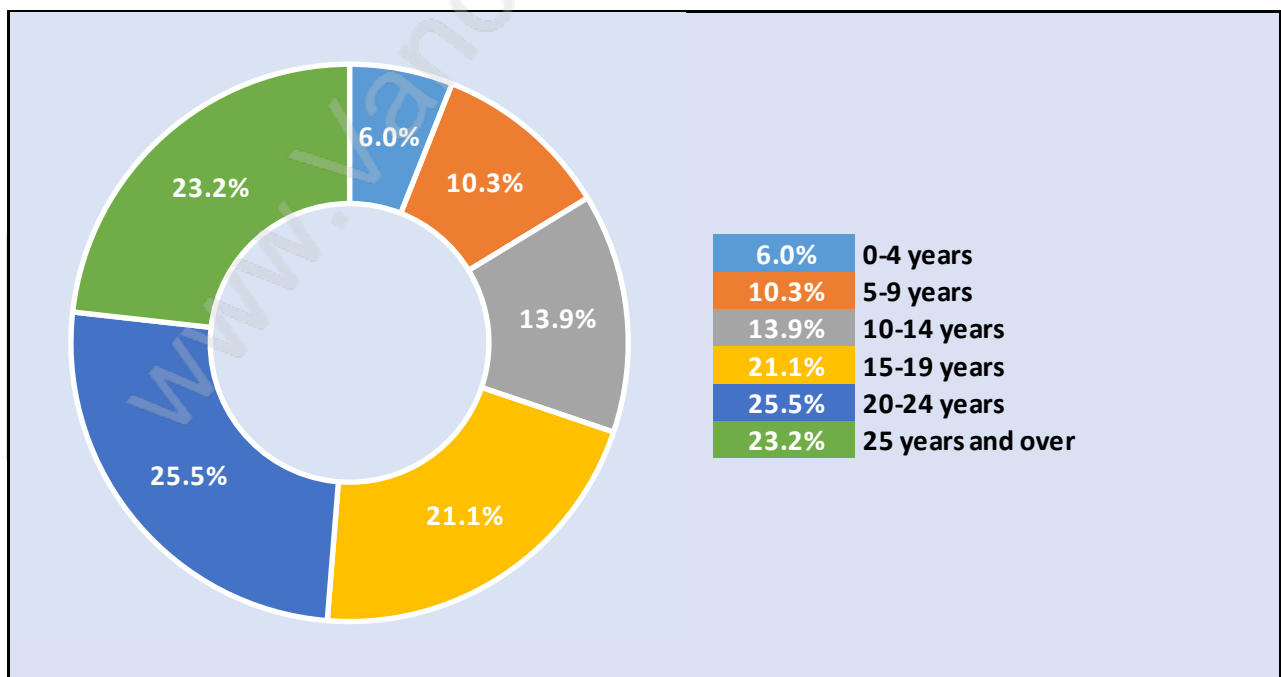

Chartwell

Population Trends in Chartwell

Population by Age in Chartwell

Population Age 15+ by Income Status in Chartwell

Total Population Age 15 - 1,211

Households by Income in Chartwell

Total Number of Households - 427 / Average Household Income - \$242,826

Families in Chartwell

Average Persons per Family - 3

Children at Home in Chartwell

Total Number of Children at Home - 430

Family Structure in Chartwell

Total Number of Families - 369 / Average Persons per Family - 3.