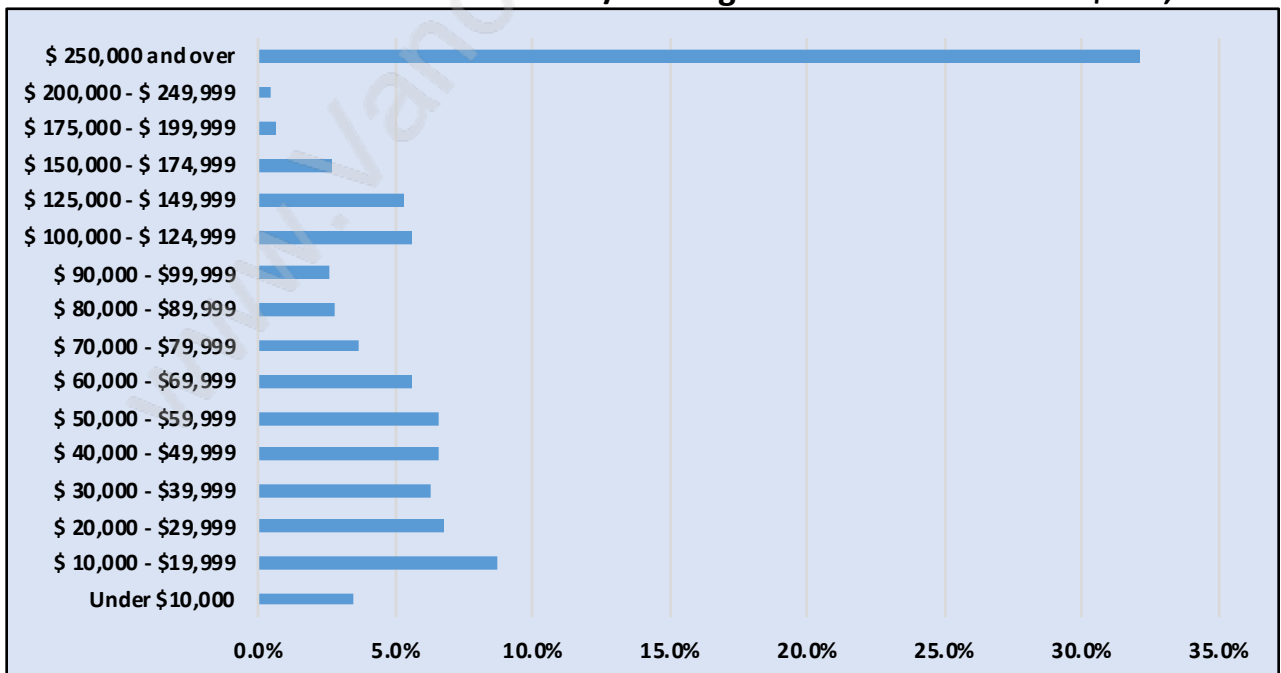

Chartwell

Population Trends in Chartwell

Population by Age in Chartwell

Population Age 15+ by Income Status in Chartwell

Total Population Age 15 - 1,211

Households by Income in Chartwell

Total Number of Households - 427 / Average Household Income - \$242,826