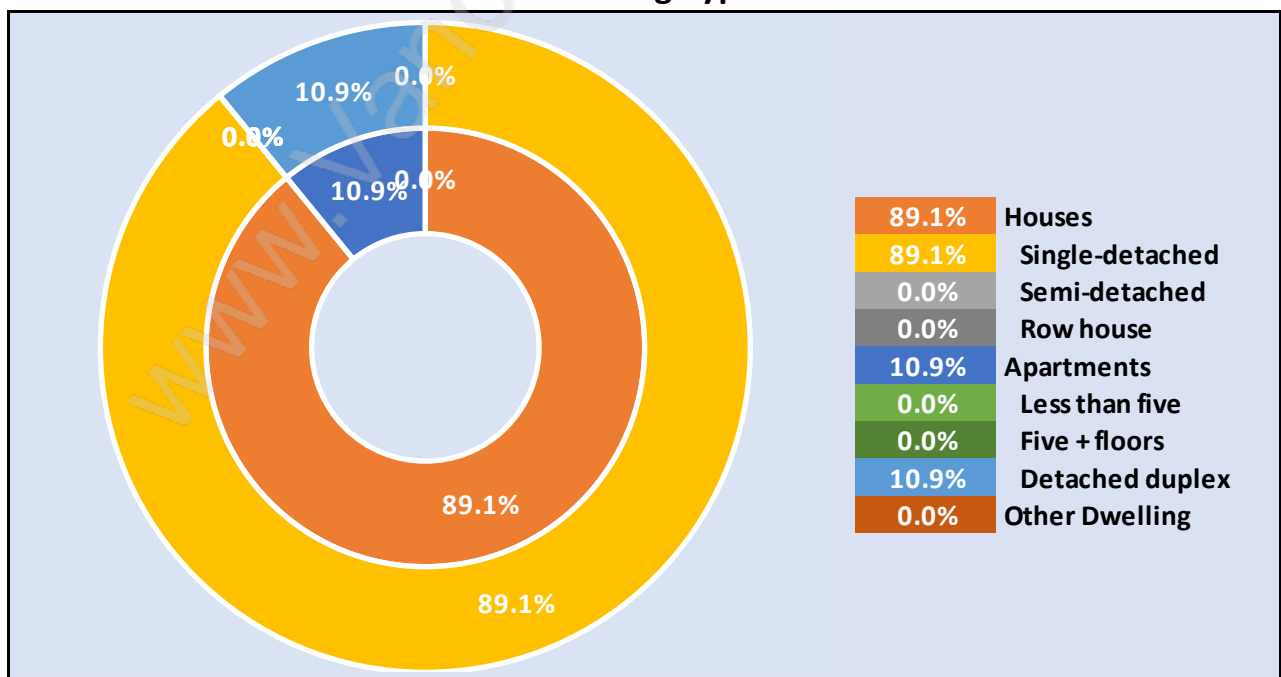

Families in Chartwell

Average Persons per Family - 3

Children at Home in Chartwell

Total Number of Children at Home - 430

Family Structure in Chartwell

Total Number of Families - 369 / Average Persons per Family - 3.

Households by Household Size in Chartwell

Total Number of Households - 427

Dwellings in Chartwell

Population Age 15+ in Chartwell

Labour Force by Occupation in Chartwell

Labour Force Participation in Chartwell

Travel To Work in (from) Chartwell

Occupied Dwellings by Structure Type in Chartwell

Dominant Bulding Type - Houses

Private Dwellings by Period of Construction in Chartwell

Dominant Period of Construction - 1961-1980