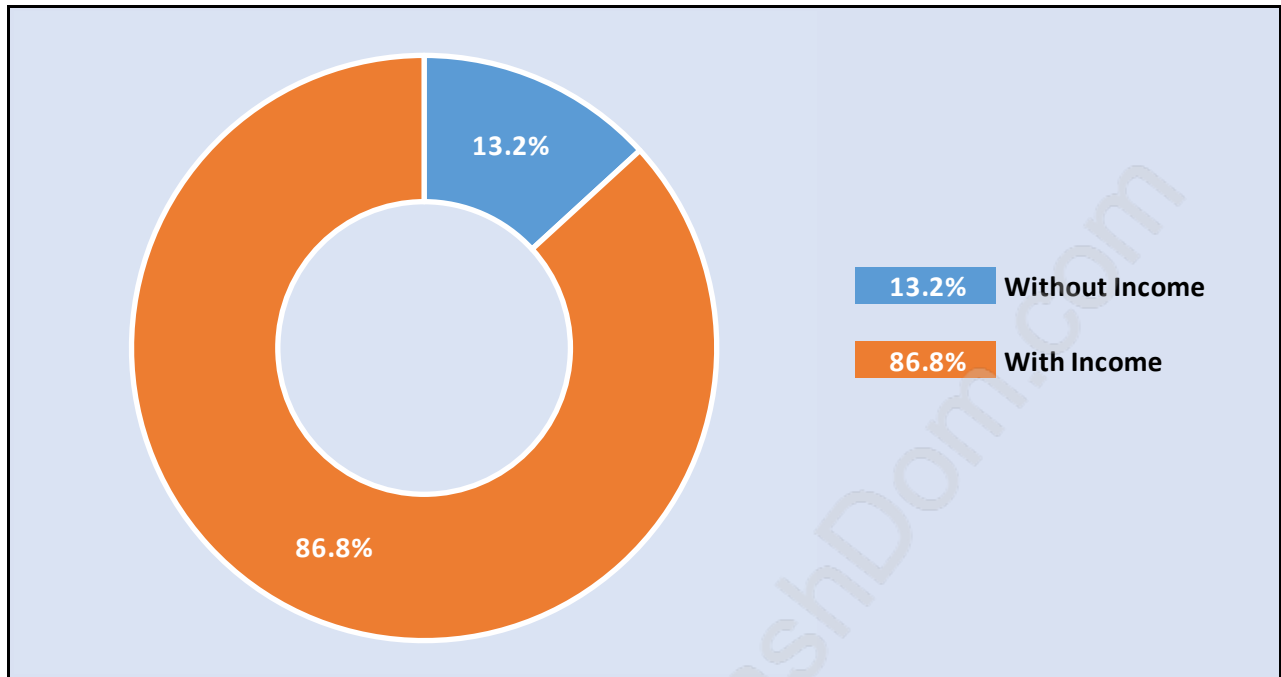

Chartwell

Population Trends in Chartwell

Population by Age in Chartwell

Population Age 15+ by Income Status in Chartwell

Total Population Age 15 - 1,211

Households by Income in Chartwell

Total Number of Households - 427 / Average Household Income - \$242,826

Families in Chartwell

Average Persons per Family - 3

Children at Home in Chartwell

Total Number of Children at Home - 430

Family Structure in Chartwell

Total Number of Families - 369 / Average Persons per Family - 3.