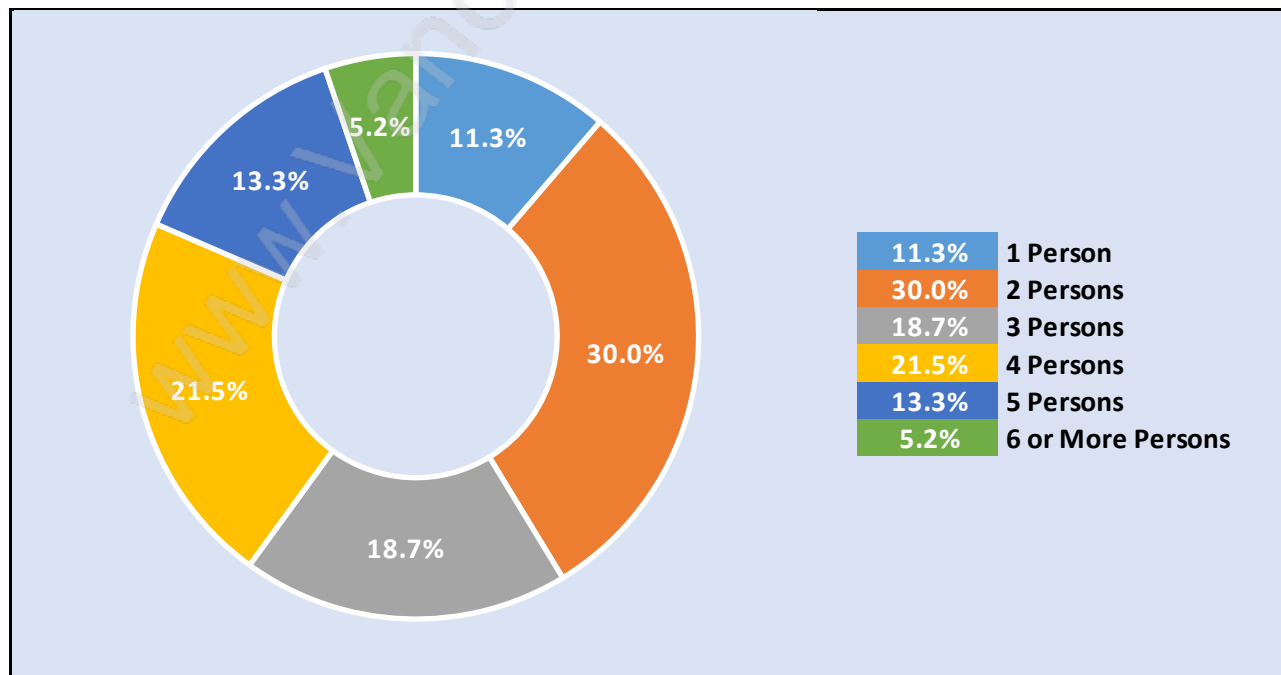

Households by Household Size in Chartwell

Total Number of Households - 427