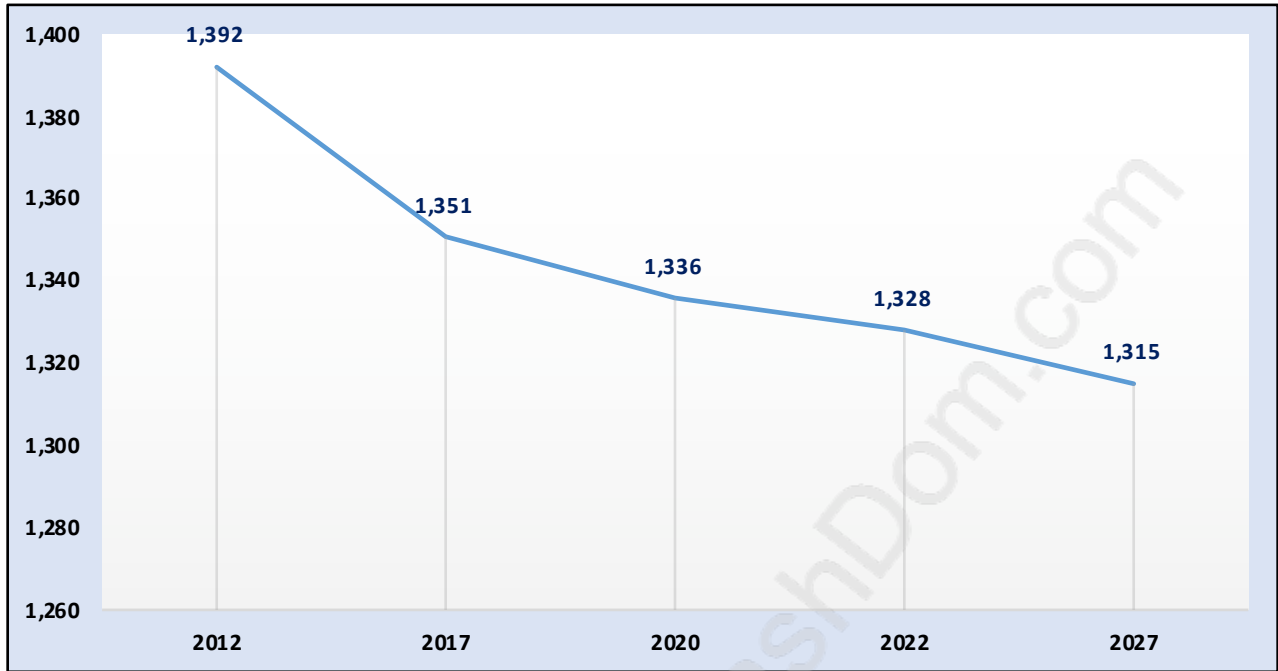

Chartwell

Population Trends in Chartwell

Population by Age in Chartwell

Population Age 15+ by Income Status in Chartwell

Total Population Age 15 - 1,211

Households by Income in Chartwell

Total Number of Households - 427 / Average Household Income - \$242,826

Families in Chartwell

Average Persons per Family - 3

Children at Home in Chartwell

Total Number of Children at Home - 430

Family Structure in Chartwell

Total Number of Families - 369 / Average Persons per Family - 3.