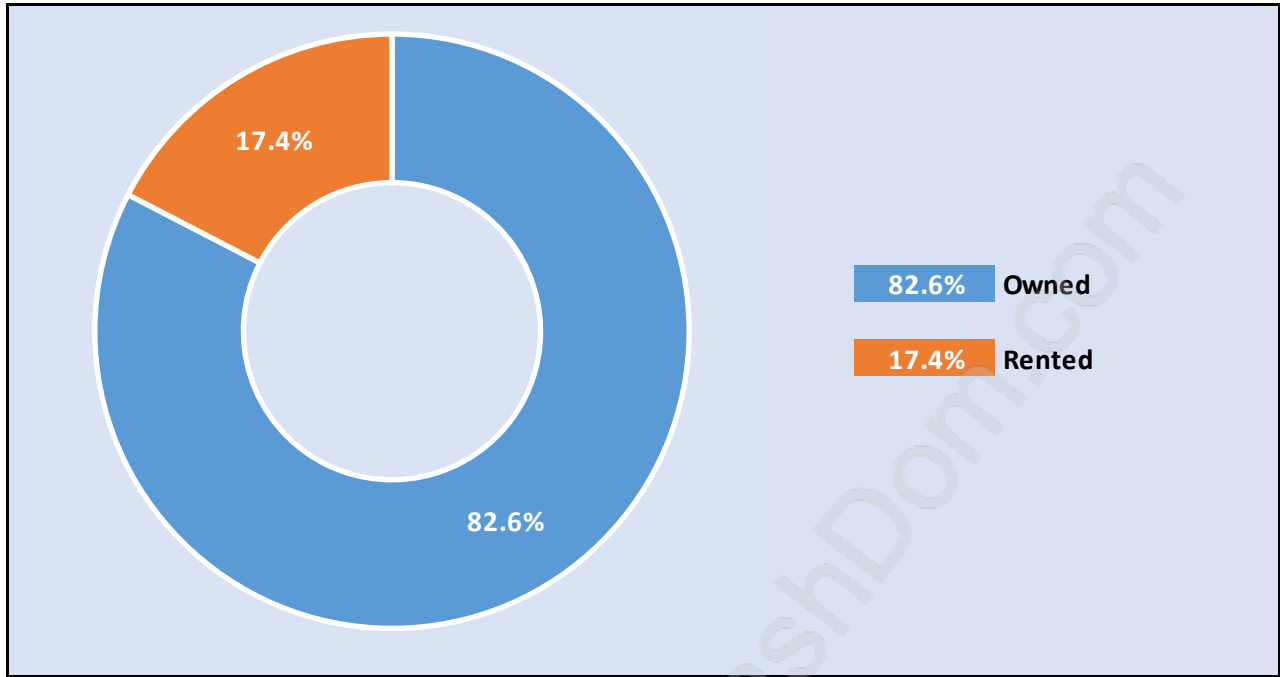

Dwellings in Chartwell