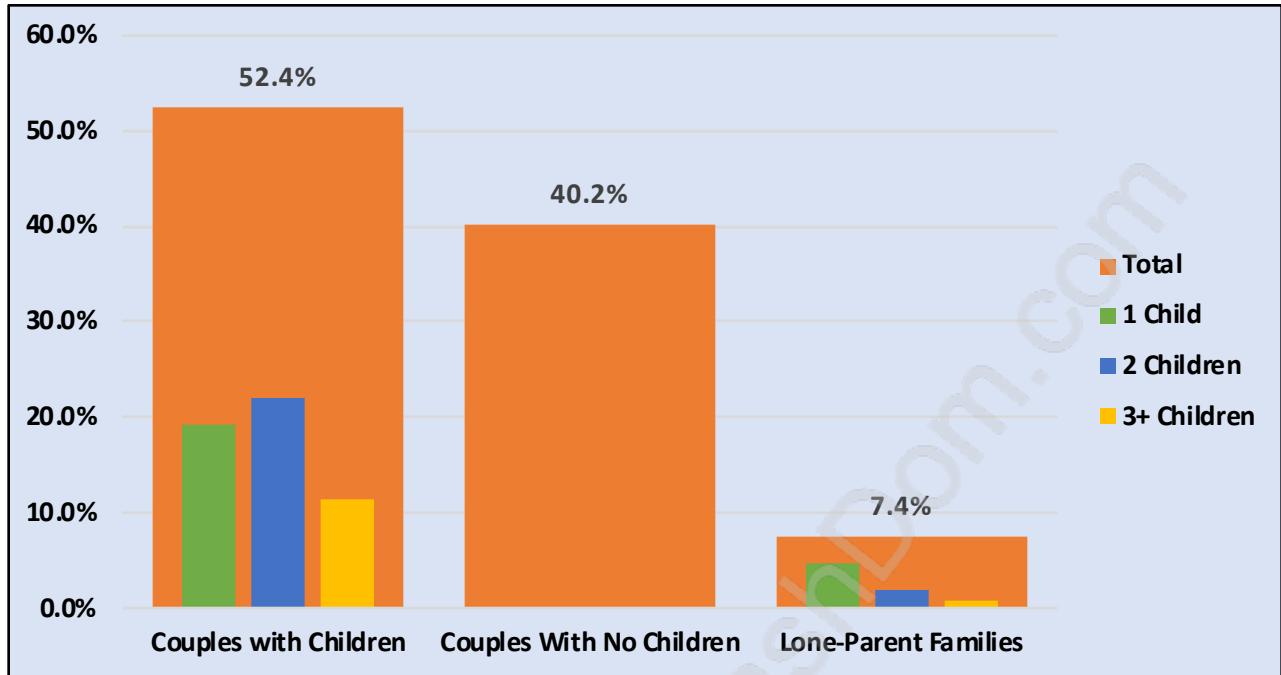

Chartwell

Population Trends in Chartwell

Population by Age in Chartwell

Population Age 15+ by Income Status in Chartwell

Total Population Age 15 - 1,211

Households by Income in Chartwell

Total Number of Households - 427 / Average Household Income - \$242,826

Families in Chartwell

Average Persons per Family - 3

Children at Home in Chartwell

Total Number of Children at Home - 430

Family Structure in Chartwell

Total Number of Families - 369 / Average Persons per Family - 3.

Households by Household Size in Chartwell

Total Number of Households - 427

Dwellings in Chartwell

Population Age 15+ in Chartwell

Labour Force by Occupation in Chartwell

Labour Force Participation in Chartwell