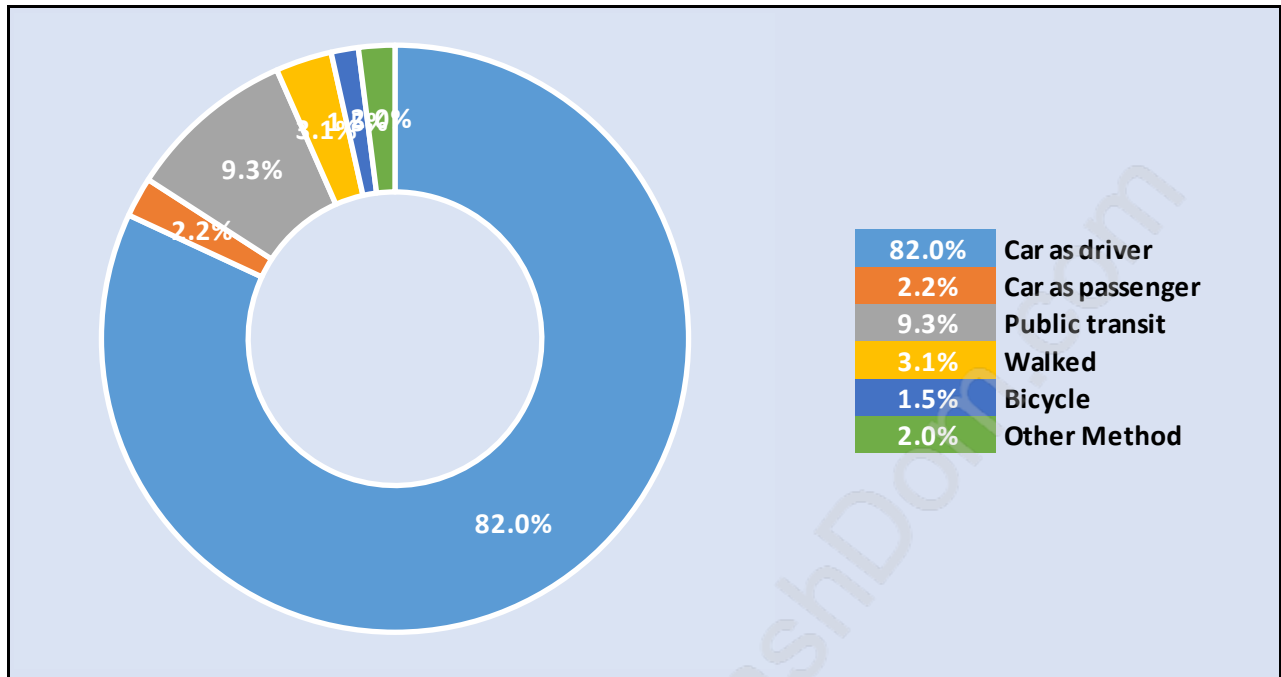

Households by Household Size in Chartwell

Total Number of Households - 427

Dwellings in Chartwell

Population Age 15+ in Chartwell

Labour Force by Occupation in Chartwell

Labour Force Participation in Chartwell

Travel To Work in (from) Chartwell

Occupied Dwellings by Structure Type in Chartwell

Dominant Bulding Type - Houses

Private Dwellings by Period of Construction in Chartwell

Dominant Period of Construction - 1961-1980