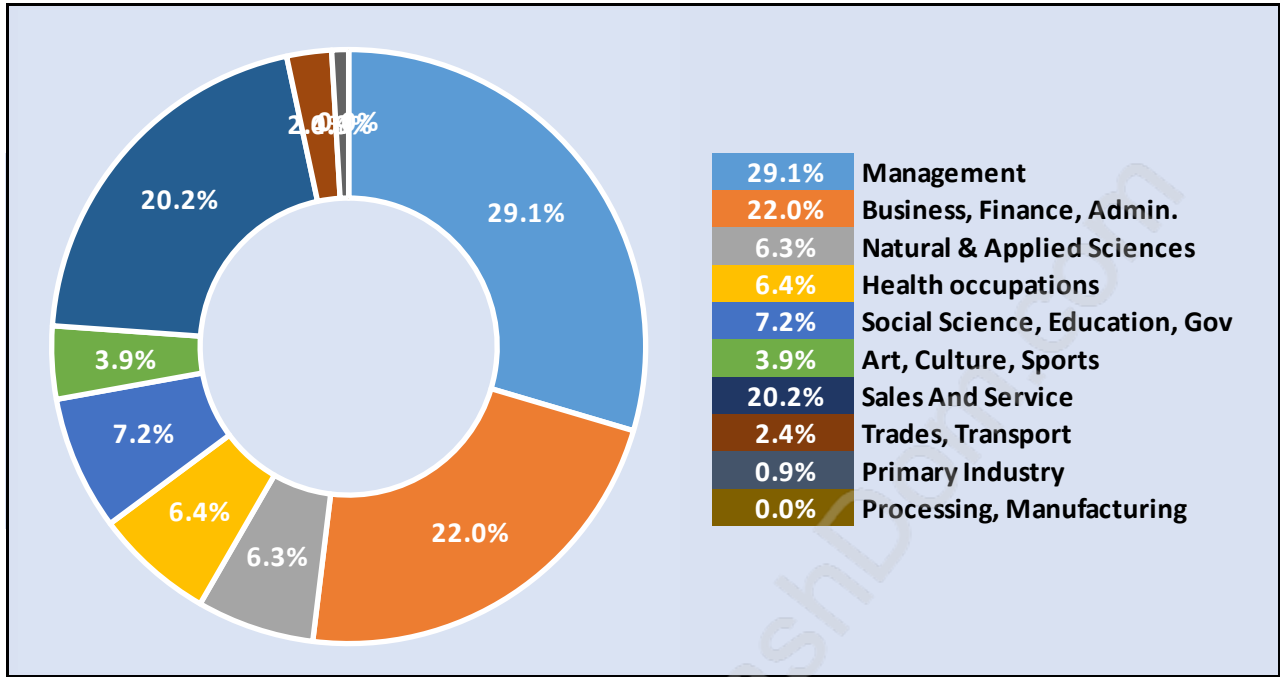

Households by Household Size in Chartwell

Total Number of Households - 427

Dwellings in Chartwell

Population Age 15+ in Chartwell

Labour Force by Occupation in Chartwell

Labour Force Participation in Chartwell