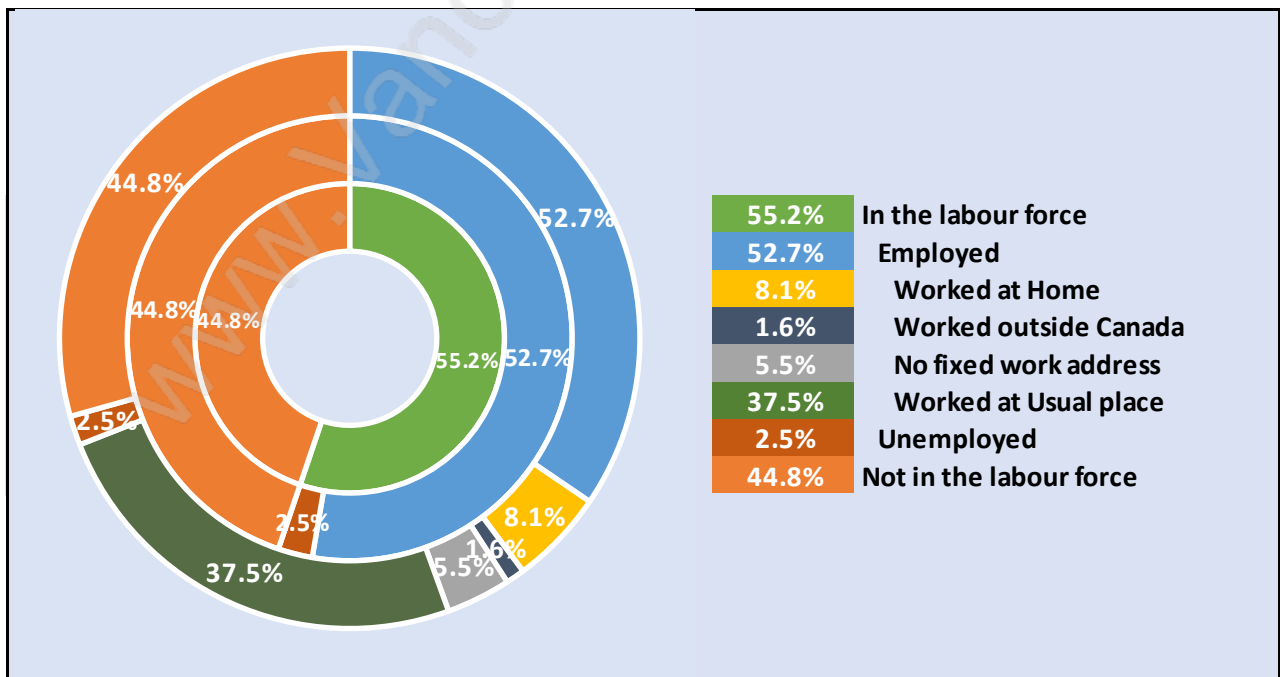

Households by Household Size in Chartwell

Total Number of Households - 427

Dwellings in Chartwell

Population Age 15+ in Chartwell

Labour Force by Occupation in Chartwell

Labour Force Participation in Chartwell