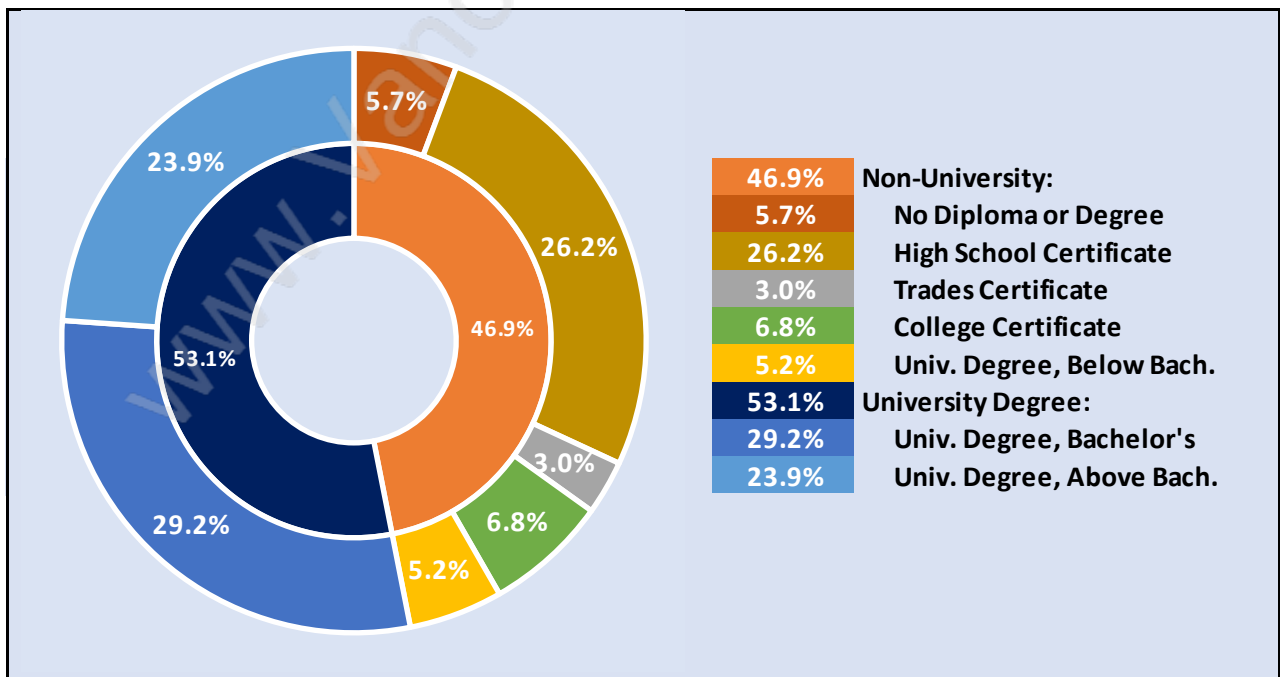

Households by Household Size in Chartwell

Total Number of Households - 427

Dwellings in Chartwell

Population Age 15+ in Chartwell

Labour Force by Occupation in Chartwell

Labour Force Participation in Chartwell