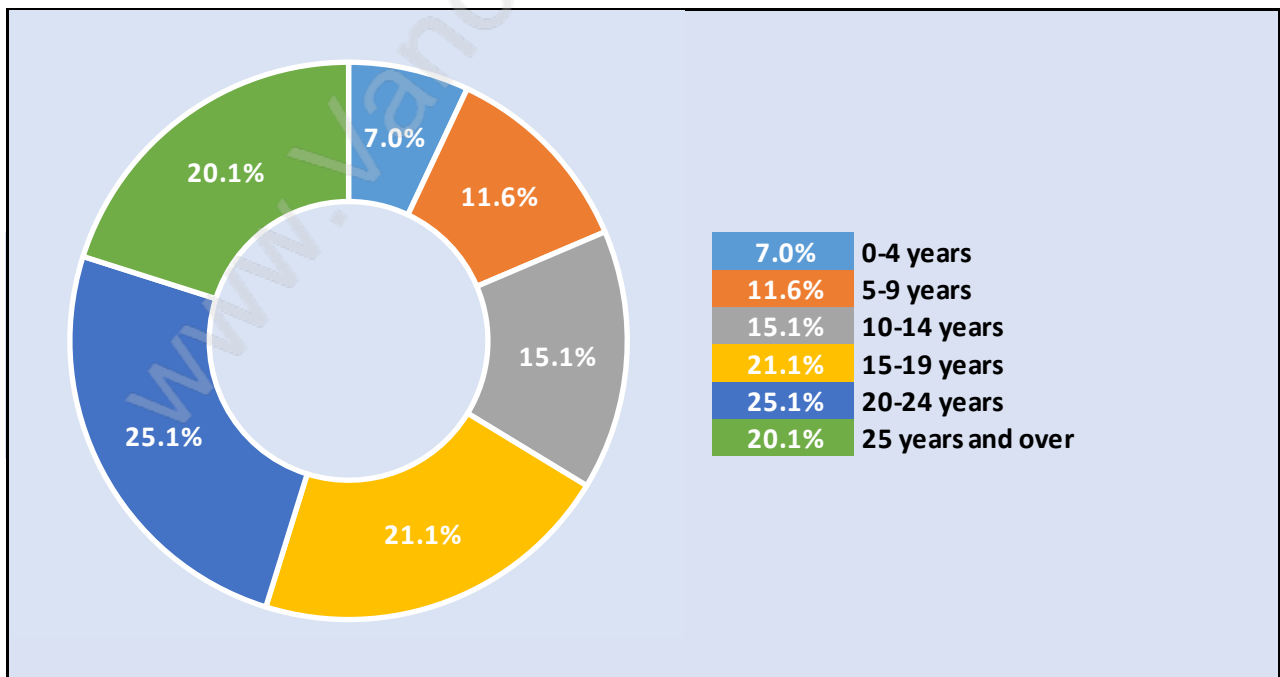

Children at Home in Chelsea Park

Total Number of Children at Home - 118