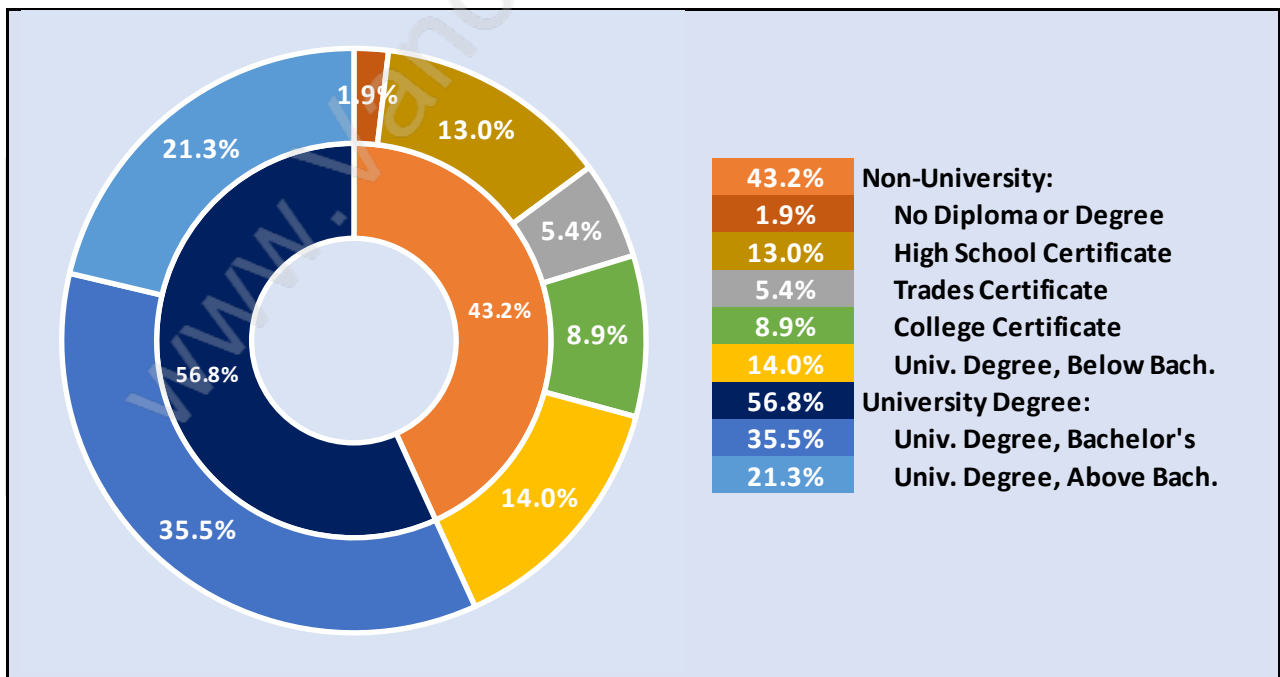

Population Age 15+ in Chelsea Park