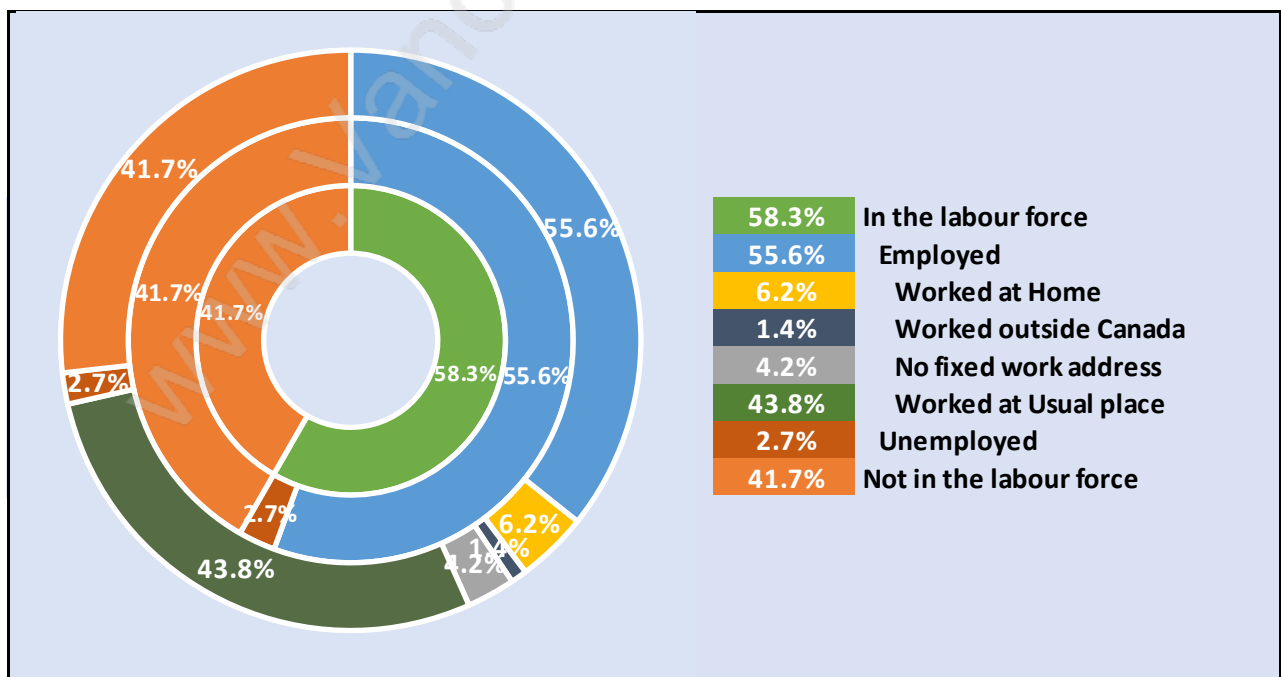

Labour Force Participation in Chelsea Park