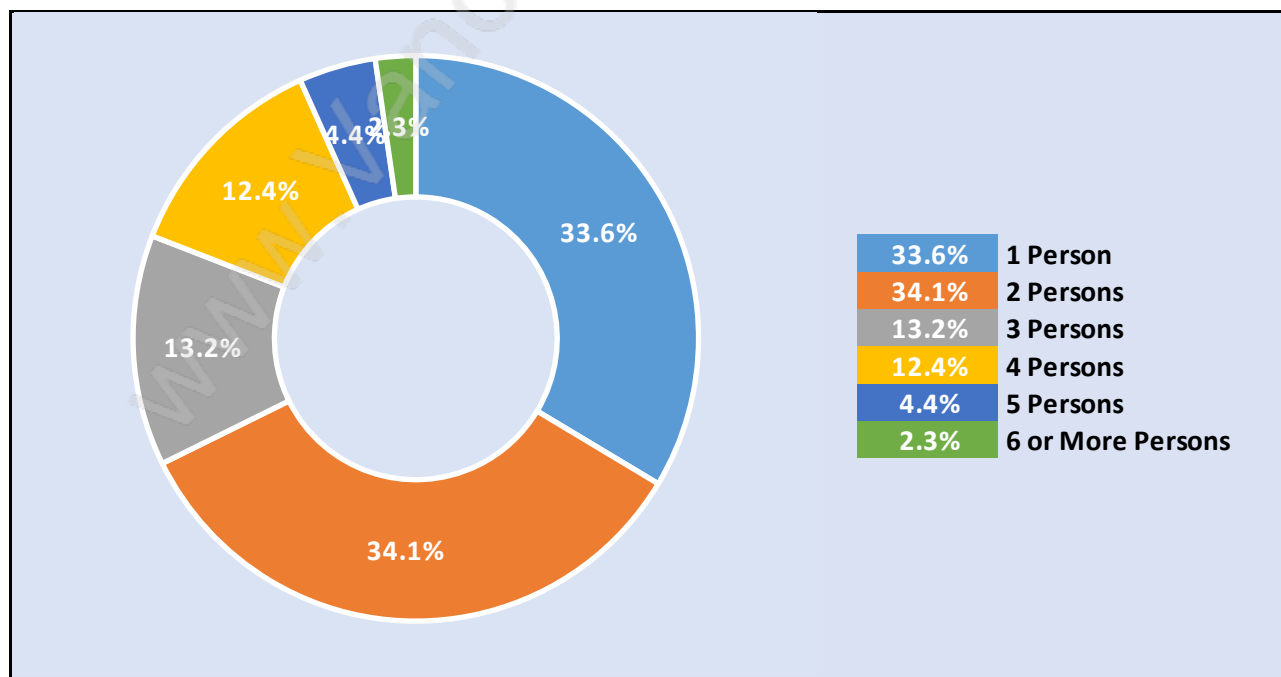

Households by Household Size in Chelsea Park

Total Number of Households - 229