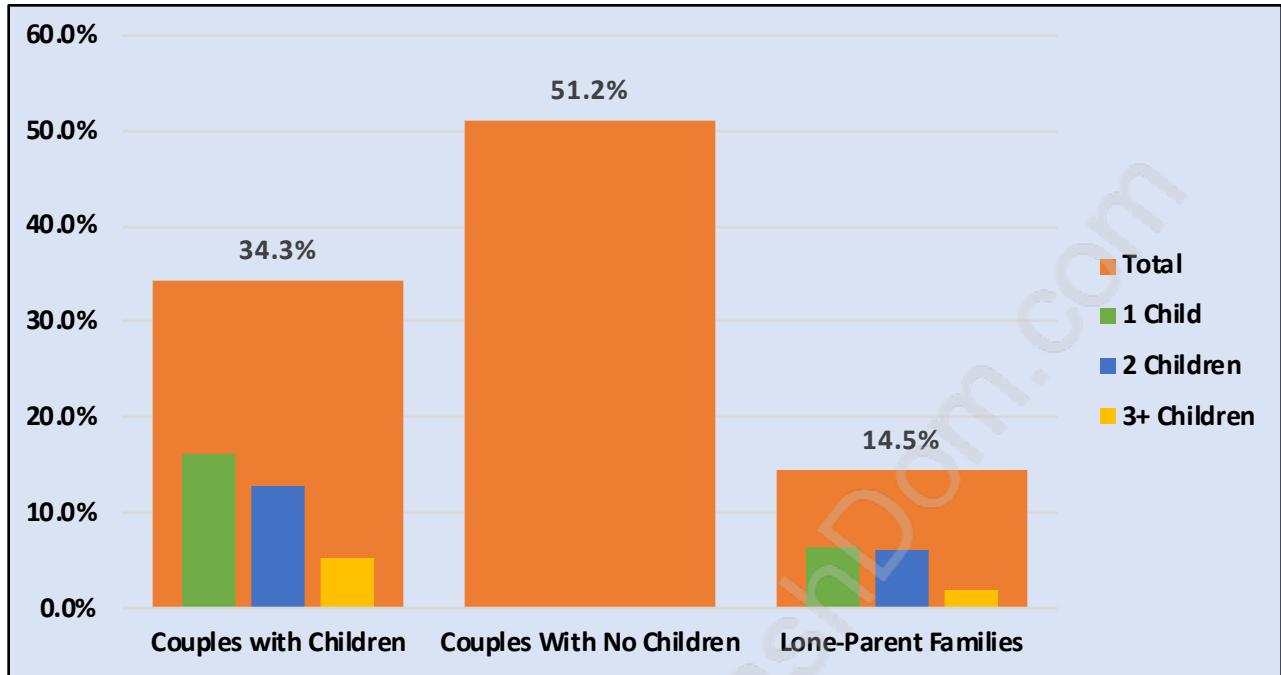

Family Structure in Chelsea Park

Total Number of Families - 147 / Average Persons per Family - 2.6