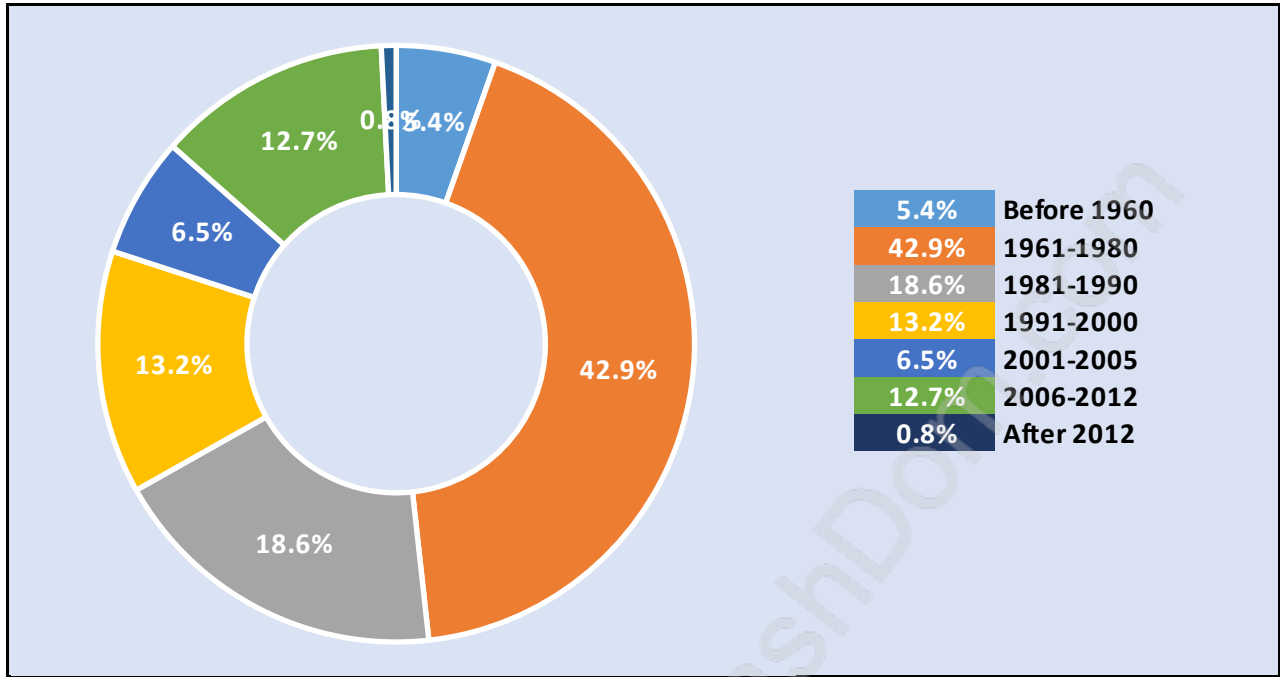

Private Dwellings by Period of Construction in Chelsea Park

Dominant Period of Construction - 1961-1980