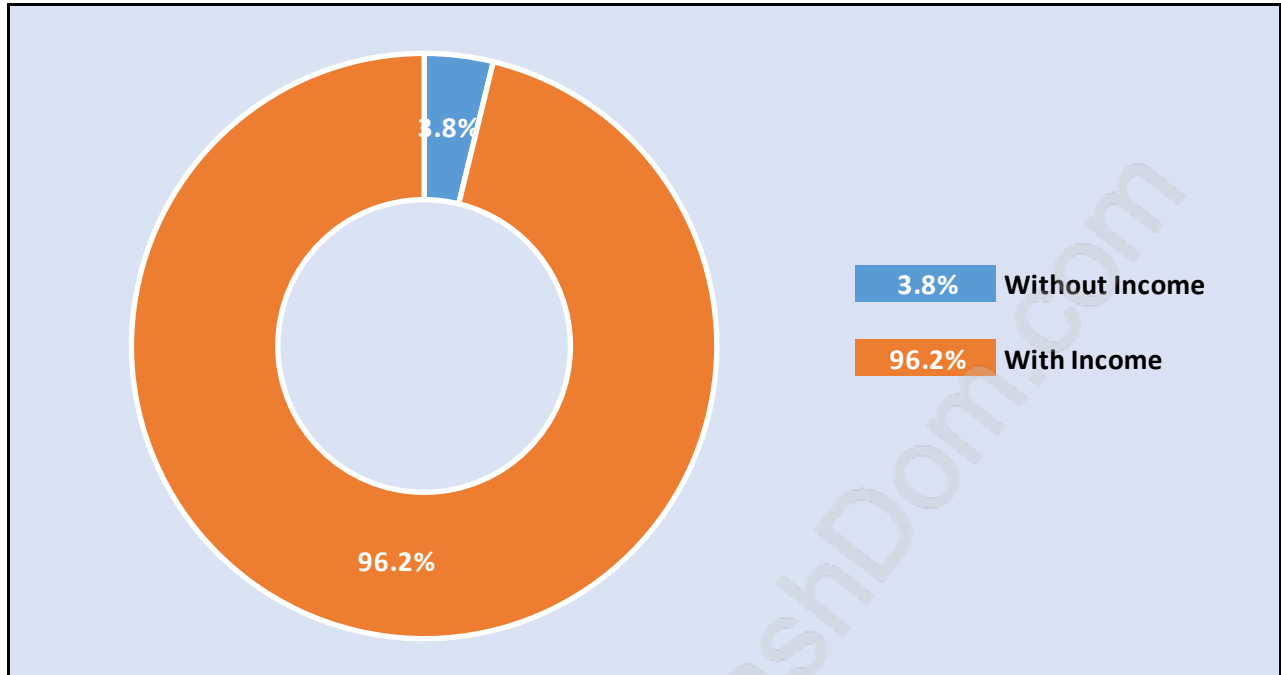

## Population Trends in Chelsea Park

## Population by Age in Chelsea Park

## Population Age 15+ by Income Status in Chelsea Park

Total Population Age 15 - 478