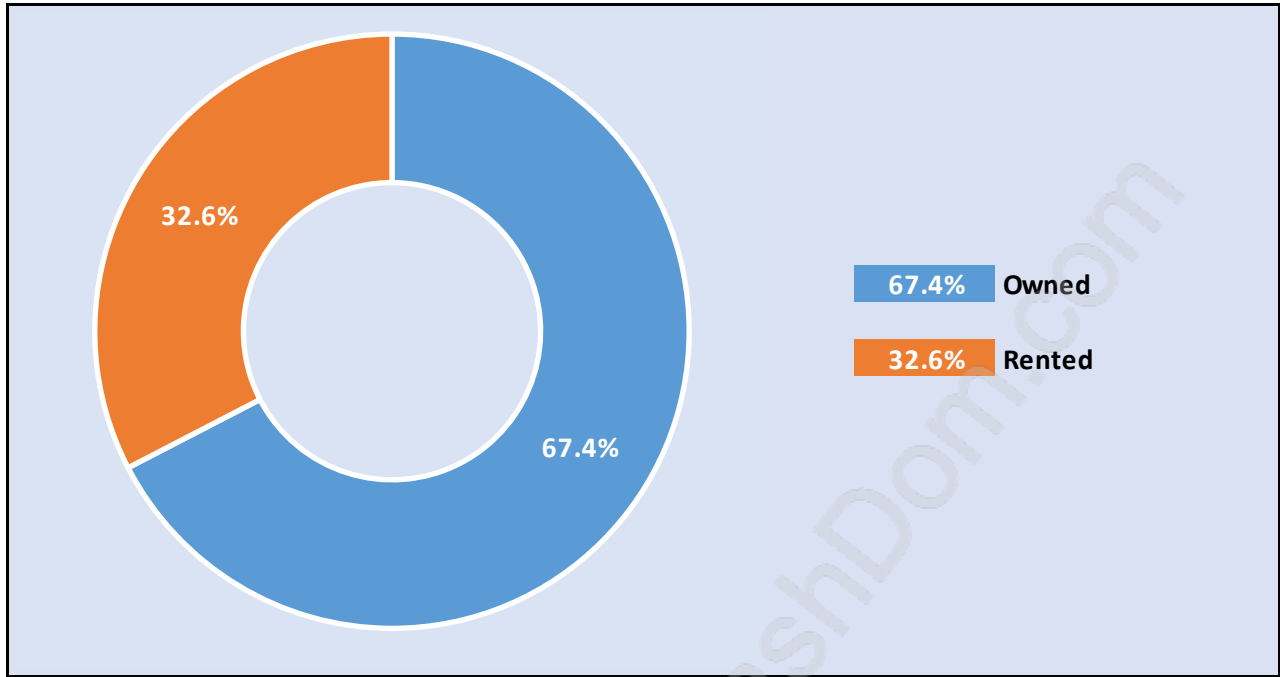

Dwellings in Chelsea Park