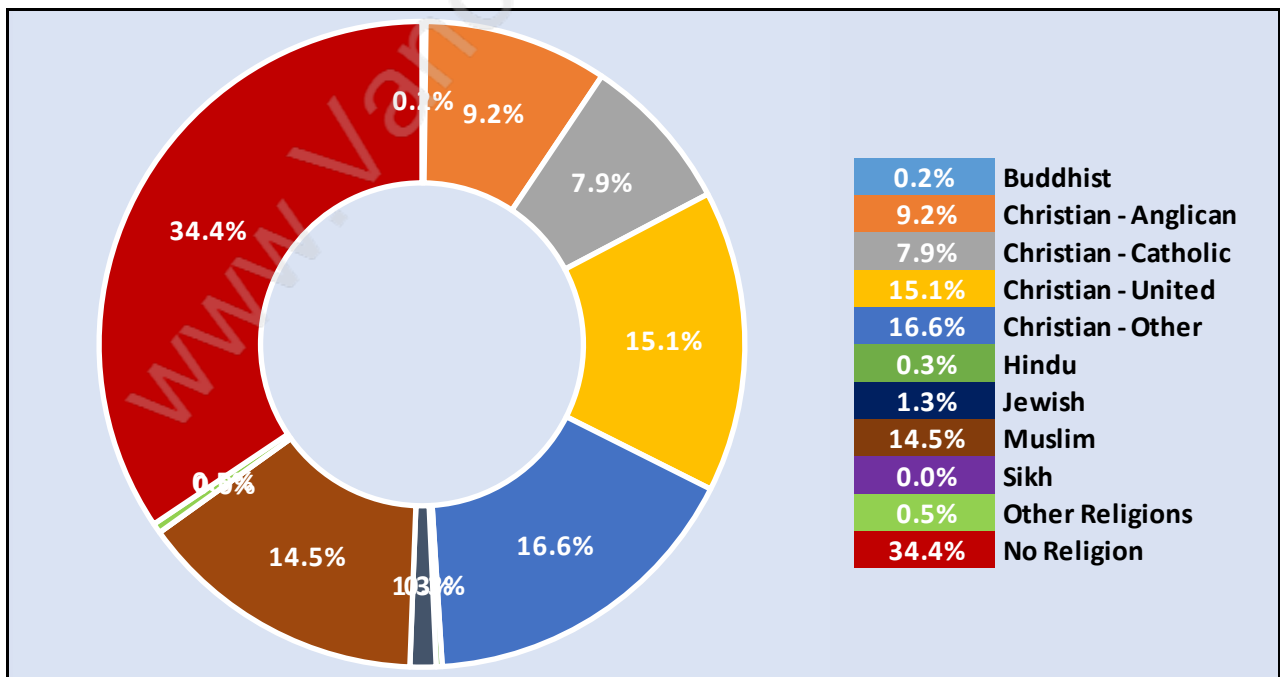

Population by Religion in Chelsea Park