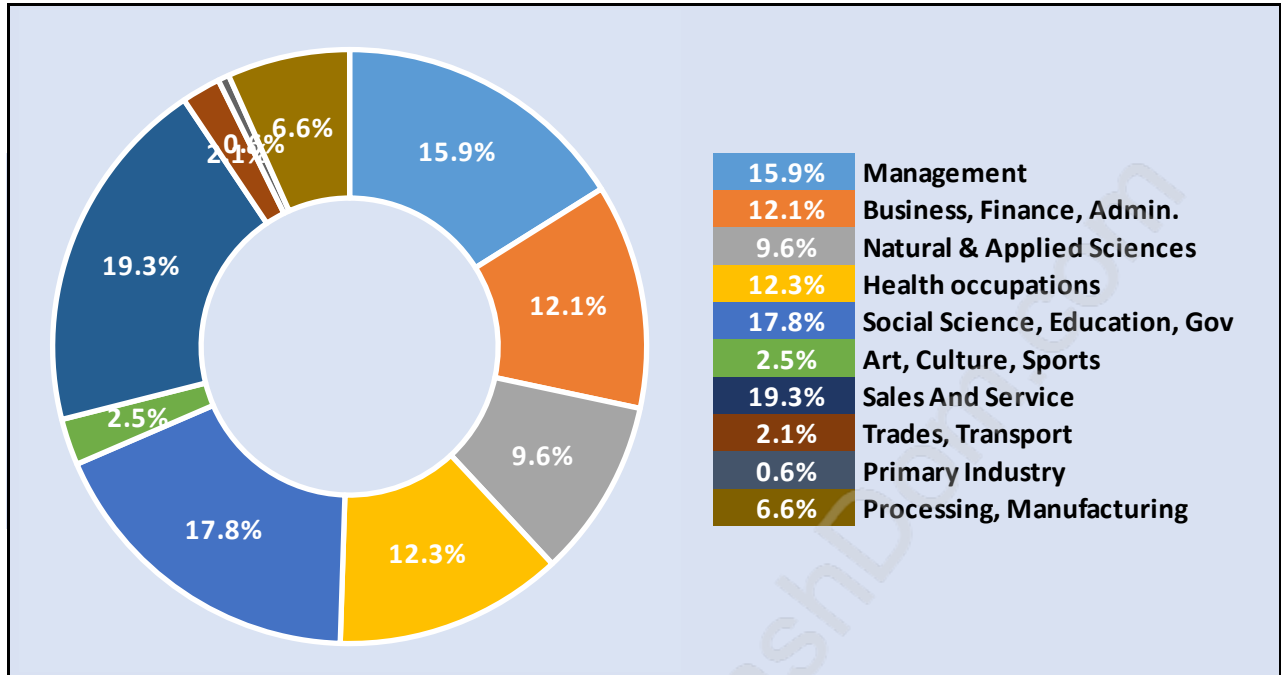

Labour Force by Occupation in Chelsea Park