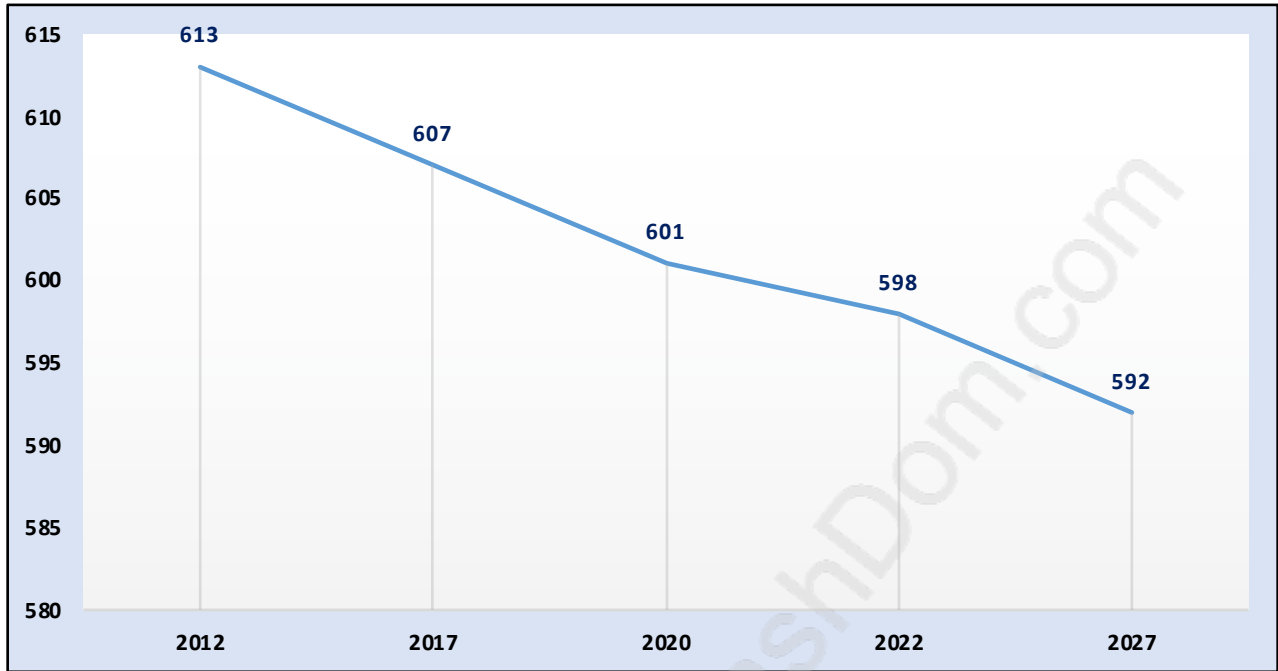

## Population Trends in Chelsea Park

## Population by Age in Chelsea Park

## Population Age 15+ by Income Status in Chelsea Park

Total Population Age 15 - 478

### Dominant Period of Construction - 1961-1980