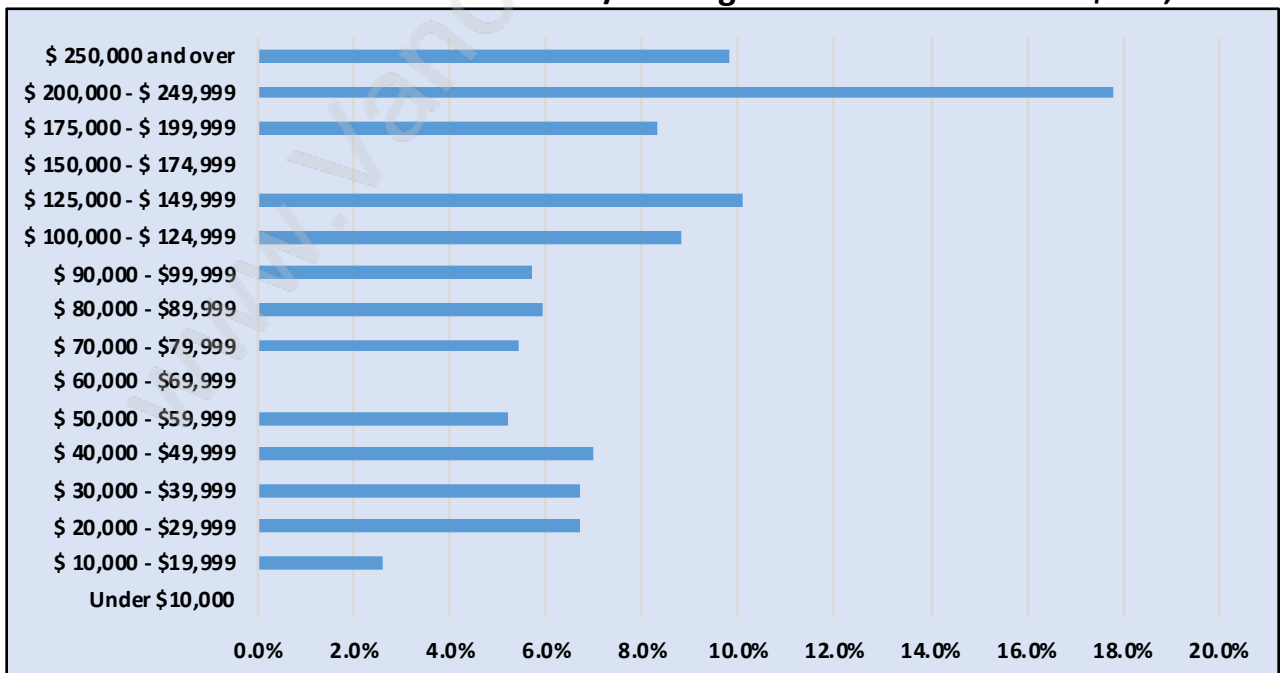

Households by Income in Chelsea Park

Total Number of Households - 229 / Average Household Income - $133,151