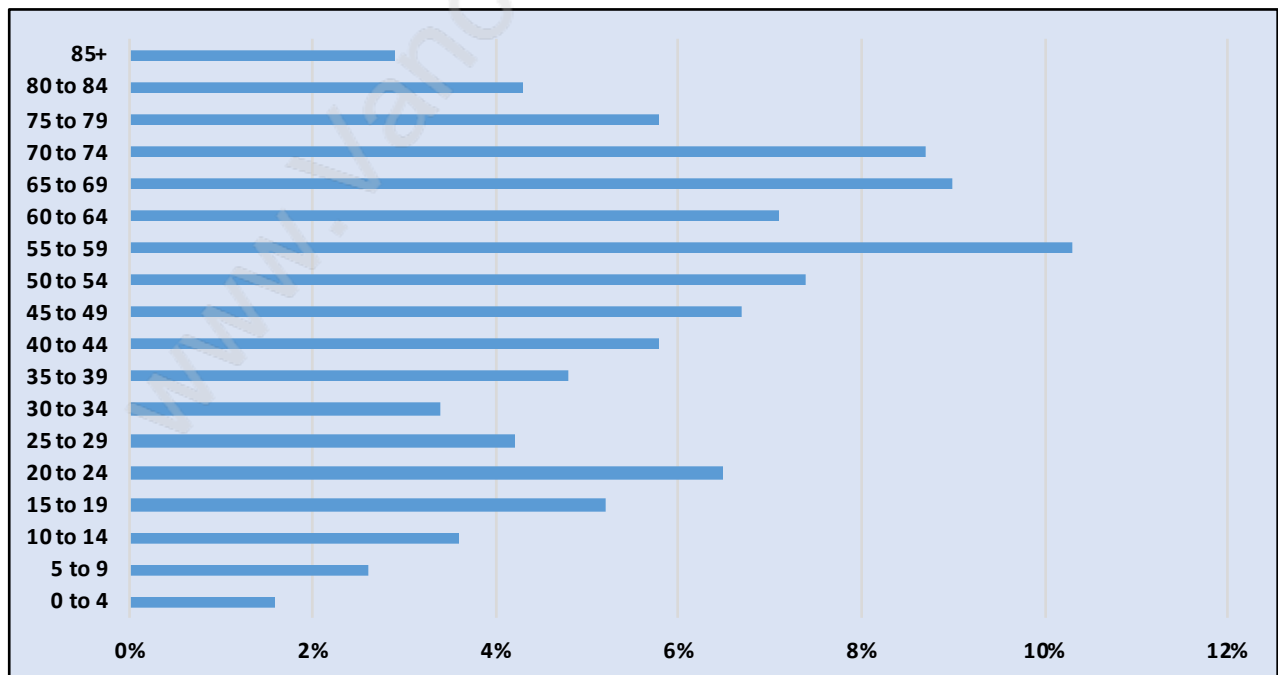

## Population Trends in Chelsea Park

## Population by Age in Chelsea Park

## Population Age 15+ by Income Status in Chelsea Park

Total Population Age 15 - 478