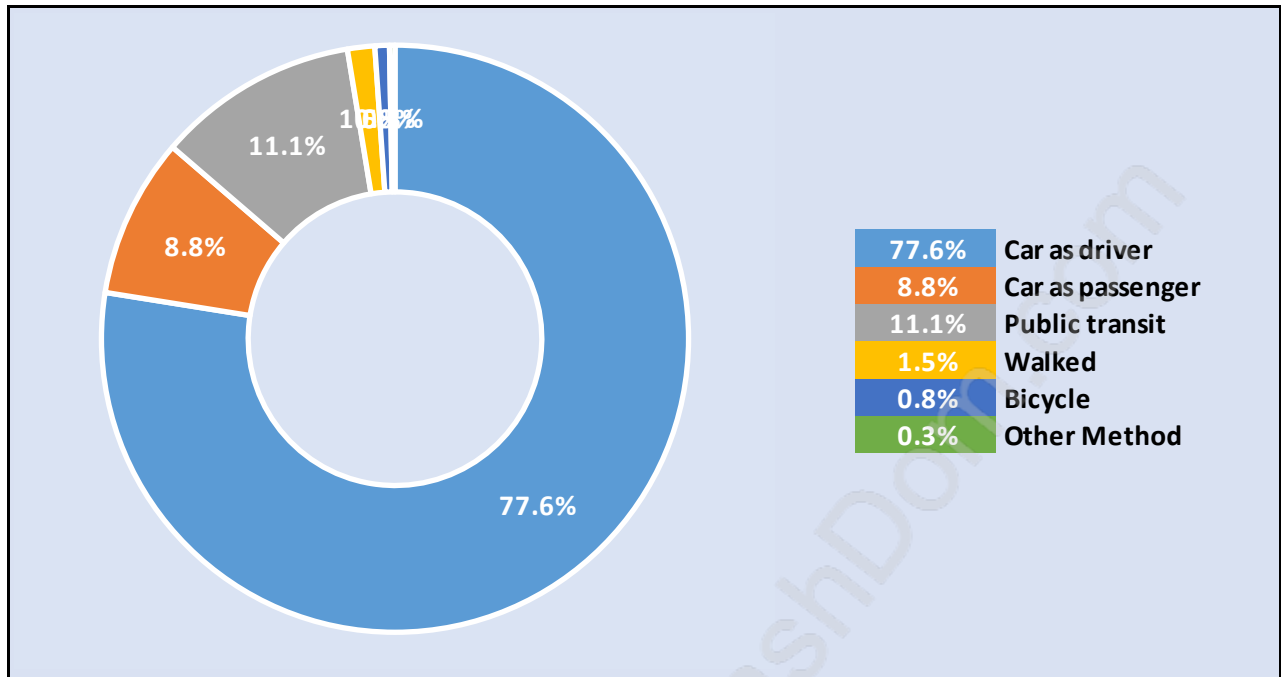

Travel To Work in (from) Chelsea Park