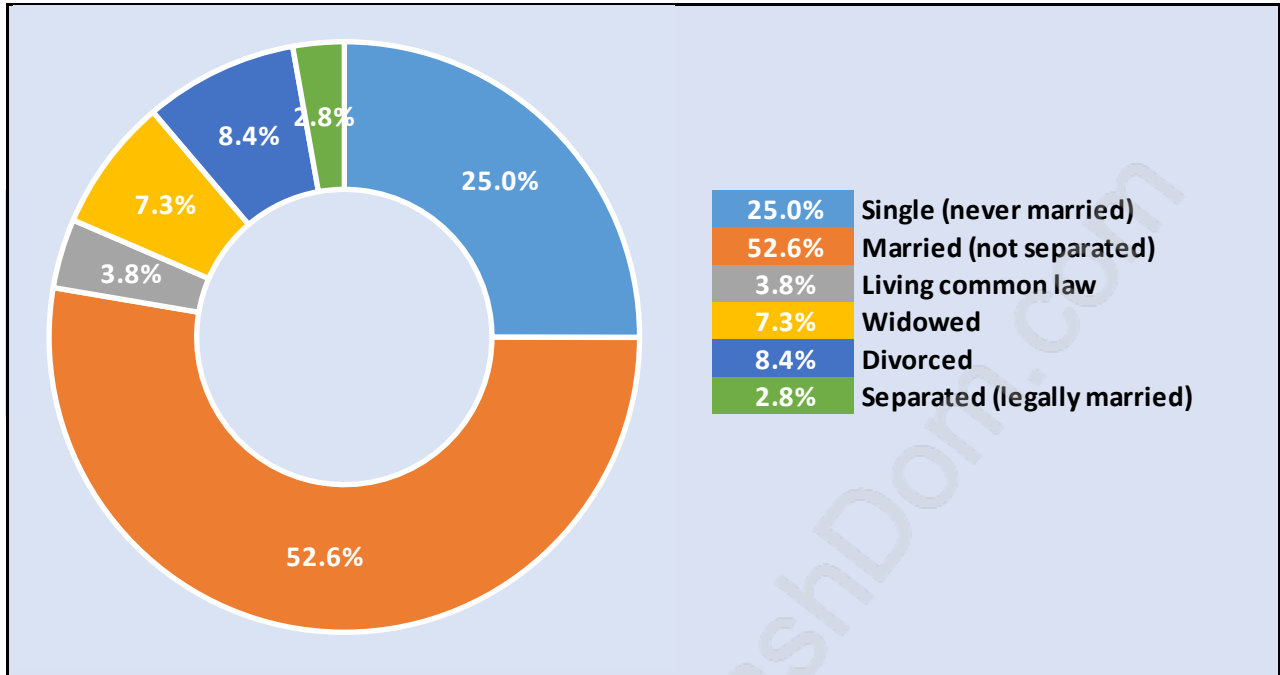

Families in Chelsea Park

Average Persons per Family - 2.6