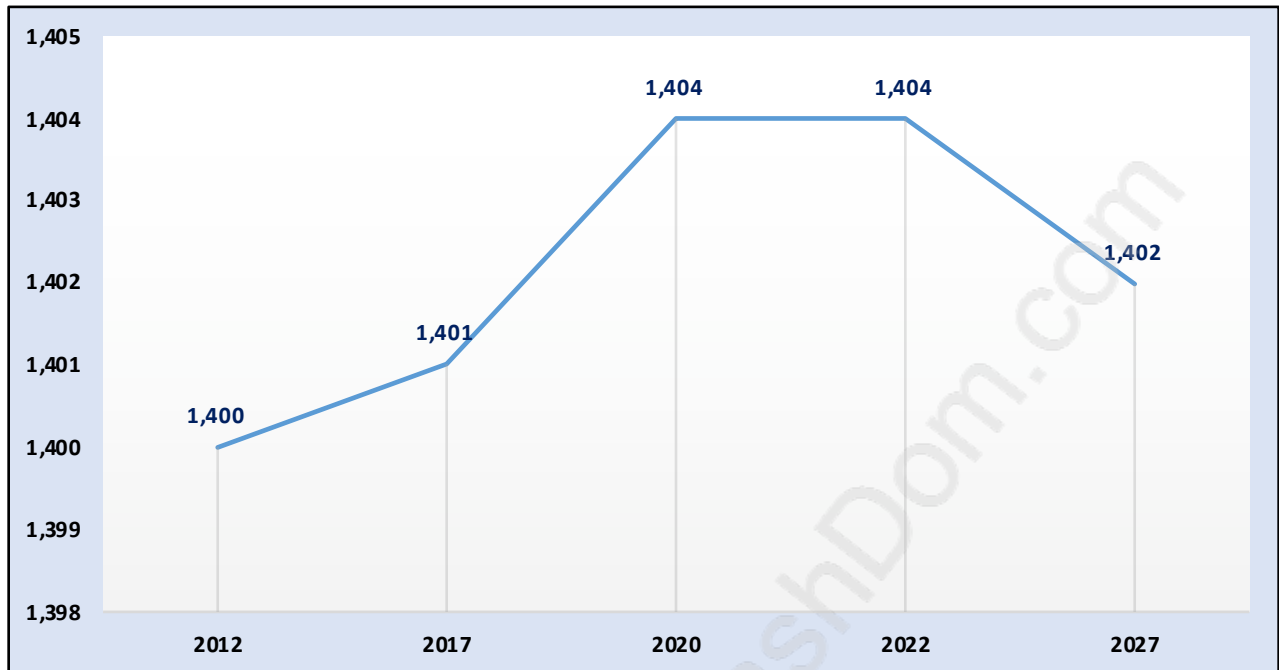

Chineside

Population Trends in Chineside

Population by Age in Chineside

Population Age 15+ by Income Status in Chineside

Total Population Age 15 - 1,137

Households by Income in Chineside

Total Number of Households - 470 / Average Household Income - \$142,827

Families in Chineside

Average Persons per Family - 3.3

Children at Home in Chineside

Total Number of Children at Home - 507

Family Structure in Chineside

Total Number of Families - 402 / Average Persons per Family - 3.3