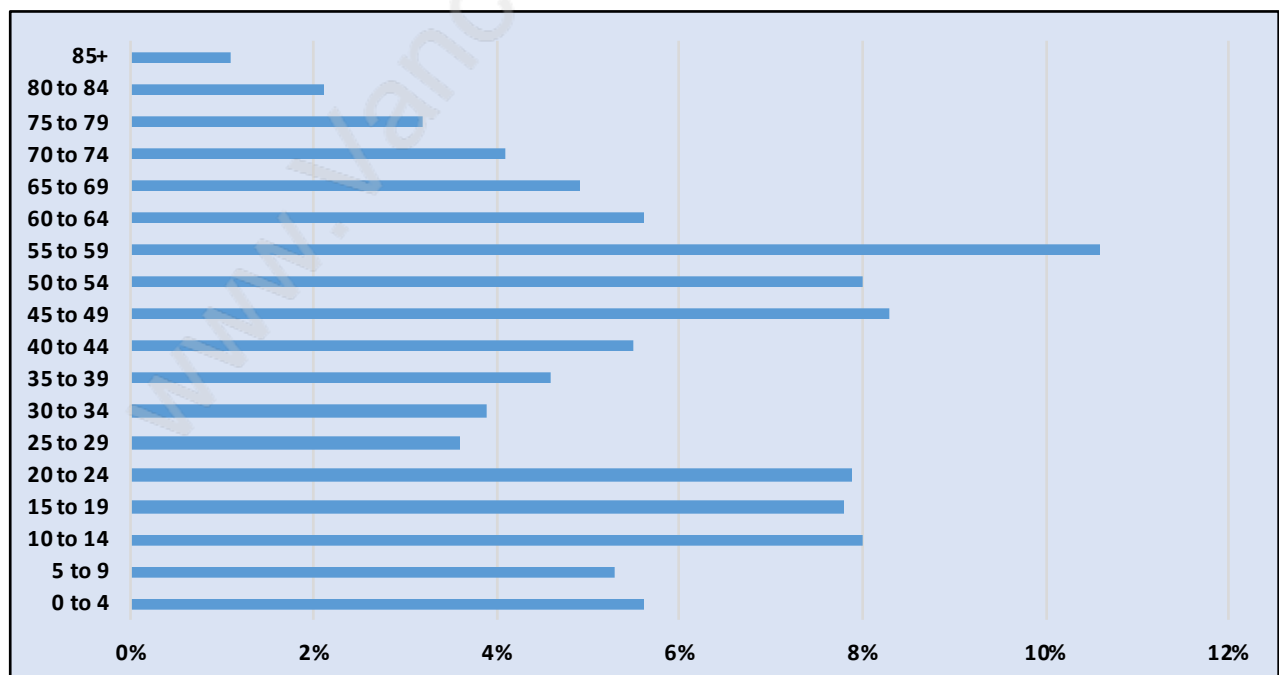

Chineside

Population Trends in Chineside

Population by Age in Chineside

Population Age 15+ by Income Status in Chineside

Total Population Age 15 - 1,137

Households by Income in Chineside

Total Number of Households - 470 / Average Household Income - \$142,827

Families in Chineside

Average Persons per Family - 3.3

Children at Home in Chineside

Total Number of Children at Home - 507

Family Structure in Chineside

Total Number of Families - 402 / Average Persons per Family - 3.3