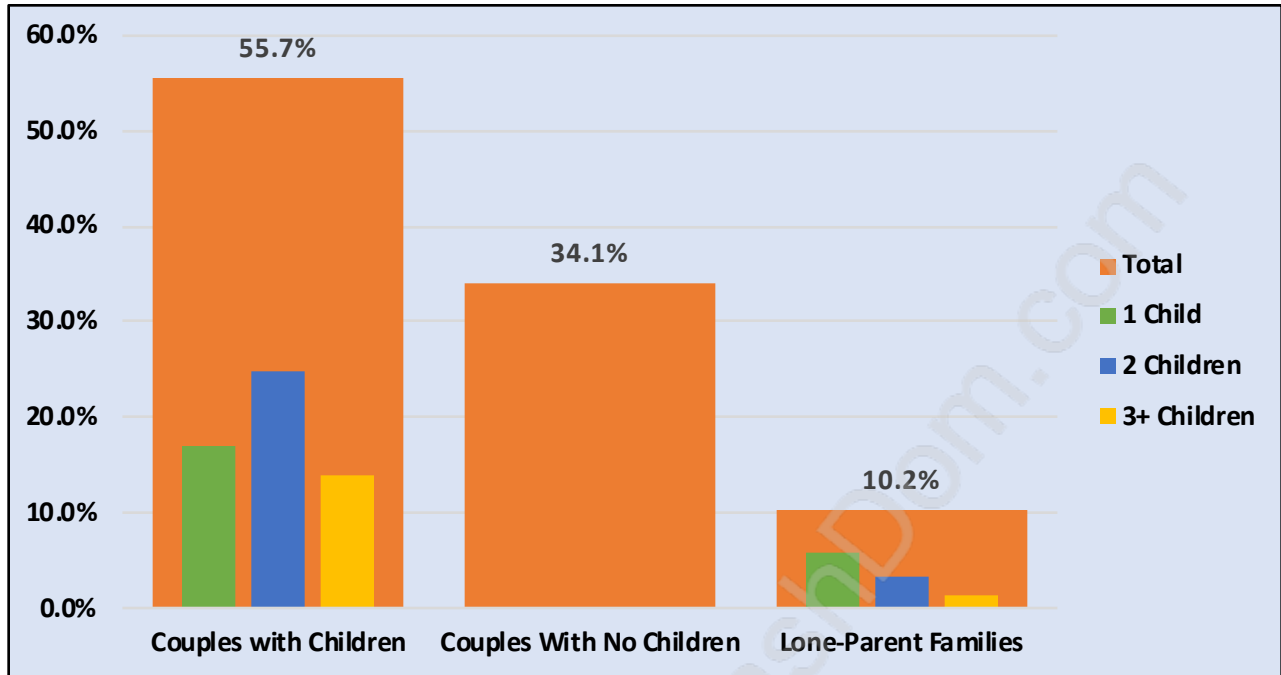

Chineside

Population Trends in Chineside

Population by Age in Chineside

Population Age 15+ by Income Status in Chineside

Total Population Age 15 - 1,137

Households by Income in Chineside

Total Number of Households - 470 / Average Household Income - \$142,827

Families in Chineside

Average Persons per Family - 3.3

Children at Home in Chineside

Total Number of Children at Home - 507

Family Structure in Chineside

Total Number of Families - 402 / Average Persons per Family - 3.3

Households by Household Size in Chineside

Total Number of Households - 470

Dwellings in Chineside

Population Age 15+ in Chineside

Labour Force by Occupation in Chineside

Labour Force Participation in Chineside