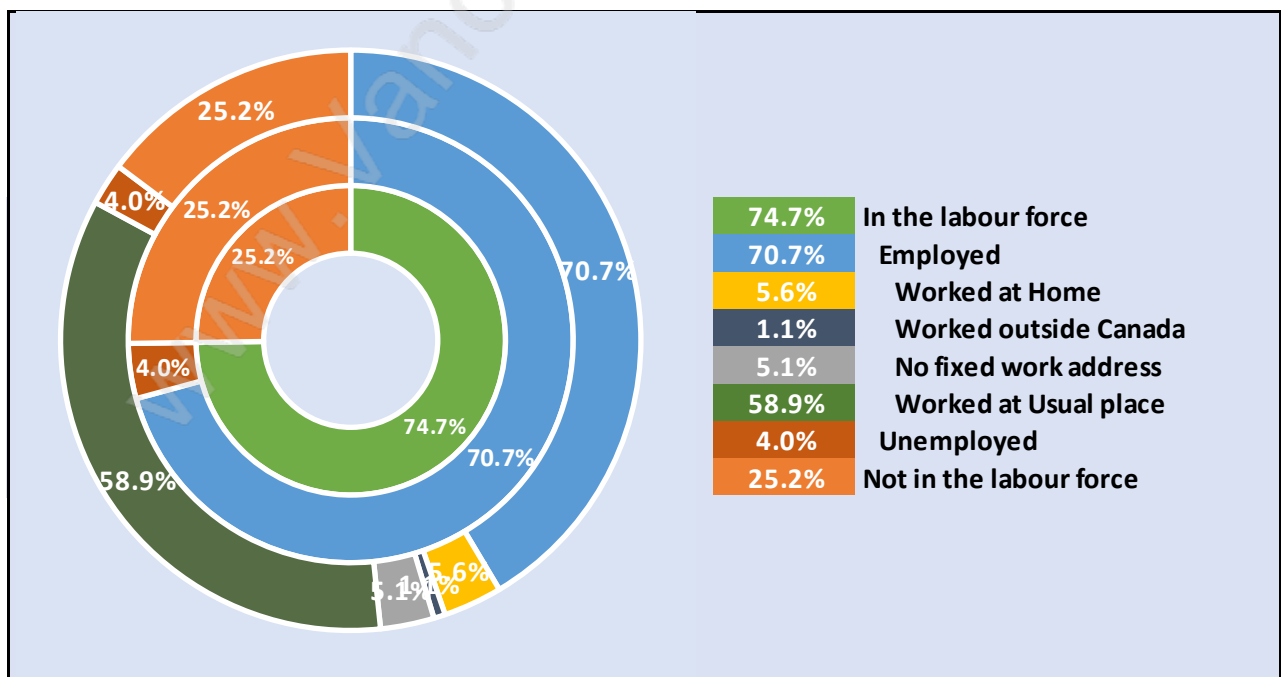

Families in Chineside

Average Persons per Family - 3.3

Children at Home in Chineside

Total Number of Children at Home - 507

Family Structure in Chineside

Total Number of Families - 402 / Average Persons per Family - 3.3

Households by Household Size in Chineside

Total Number of Households - 470

Dwellings in Chineside

Population Age 15+ in Chineside

Labour Force by Occupation in Chineside

Labour Force Participation in Chineside