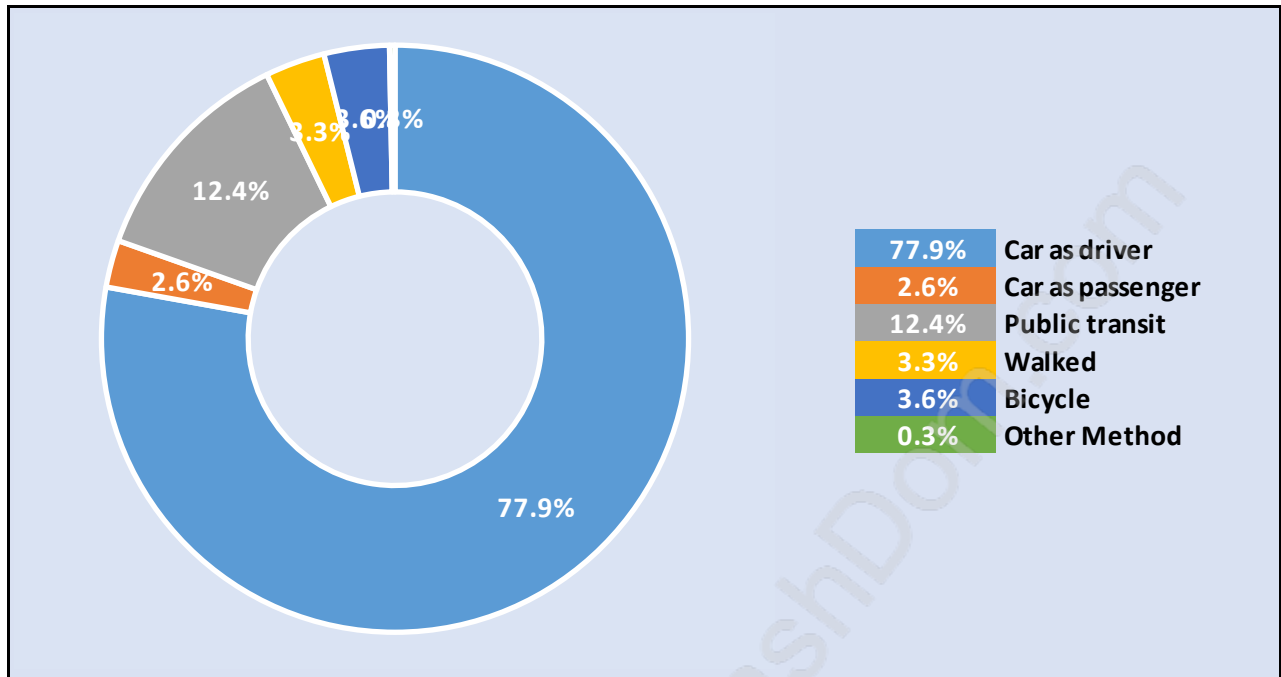

Travel To Work in (from) Chineside