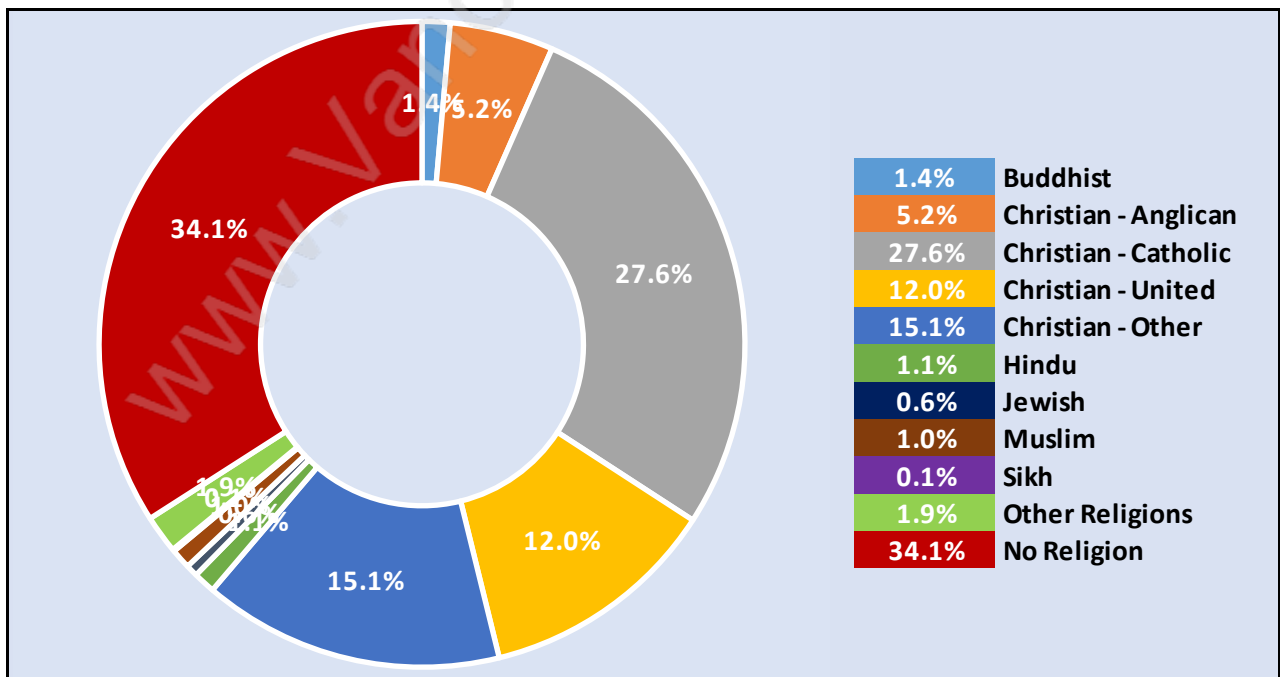

Population by Religion in Chineside