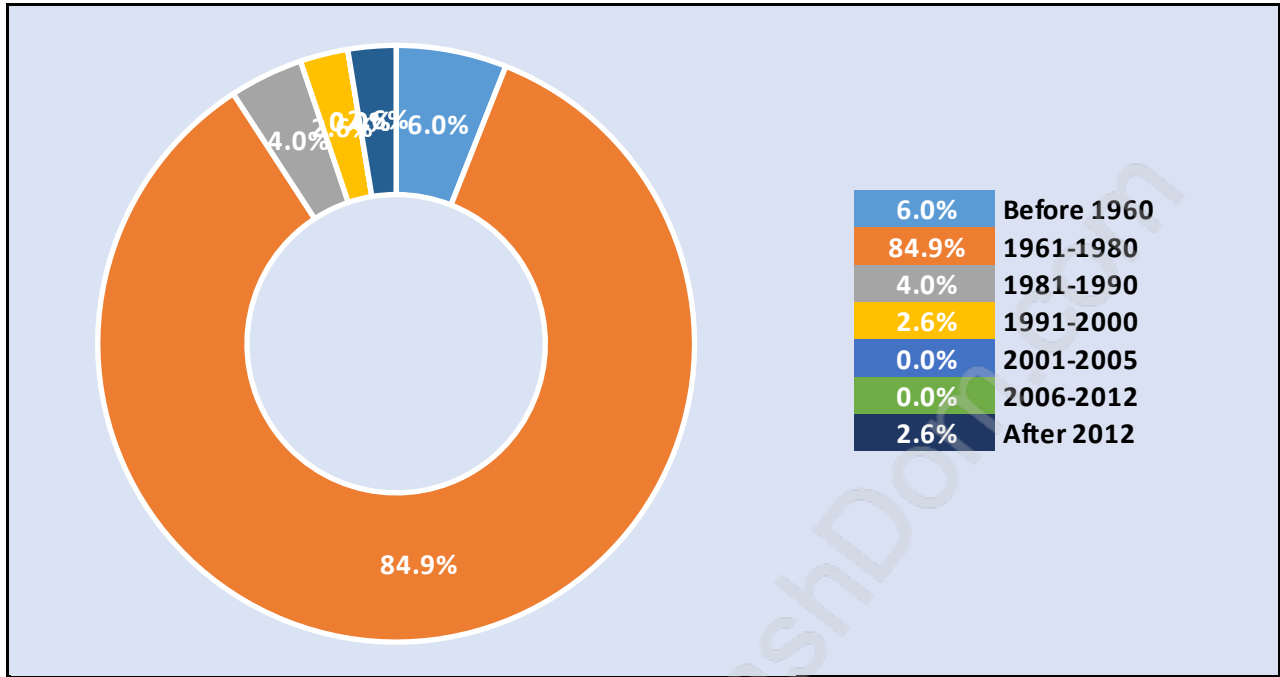

Chineside

Population Trends in Chineside

Population by Age in Chineside

Population Age 15+ by Income Status in Chineside

Total Population Age 15 - 1,137

Households by Income in Chineside

Total Number of Households - 470 / Average Household Income - \$142,827

Travel To Work in (from) Chineside

Occupied Dwellings by Structure Type in Chineside

Dominant Bulding Type - Houses

Private Dwellings by Period of Construction in Chineside

Dominant Period of Construction - 1961-1980