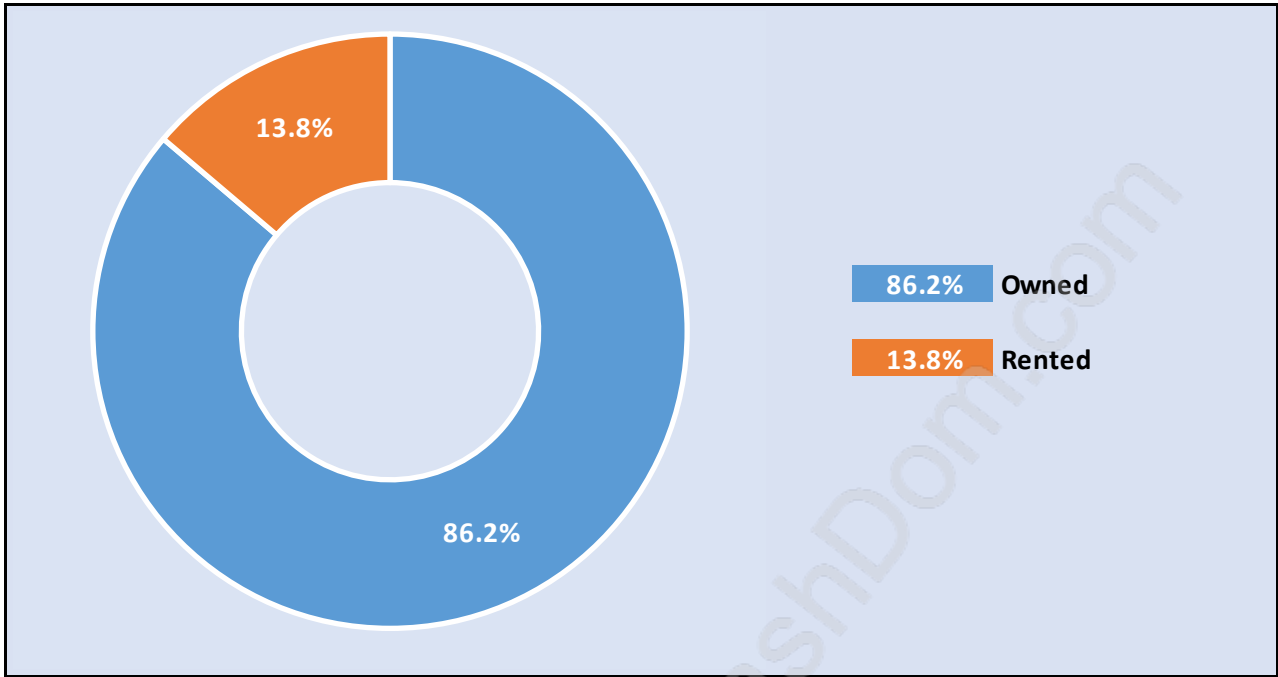

Chineside

Population Trends in Chineside

Population by Age in Chineside

Population Age 15+ by Income Status in Chineside

Total Population Age 15 - 1,137

Households by Income in Chineside

Total Number of Households - 470 / Average Household Income - \$142,827

Families in Chineside

Average Persons per Family - 3.3

Children at Home in Chineside

Total Number of Children at Home - 507

Family Structure in Chineside

Total Number of Families - 402 / Average Persons per Family - 3.3

Households by Household Size in Chineside

Total Number of Households - 470

Dwellings in Chineside

Population Age 15+ in Chineside

Labour Force by Occupation in Chineside

Labour Force Participation in Chineside