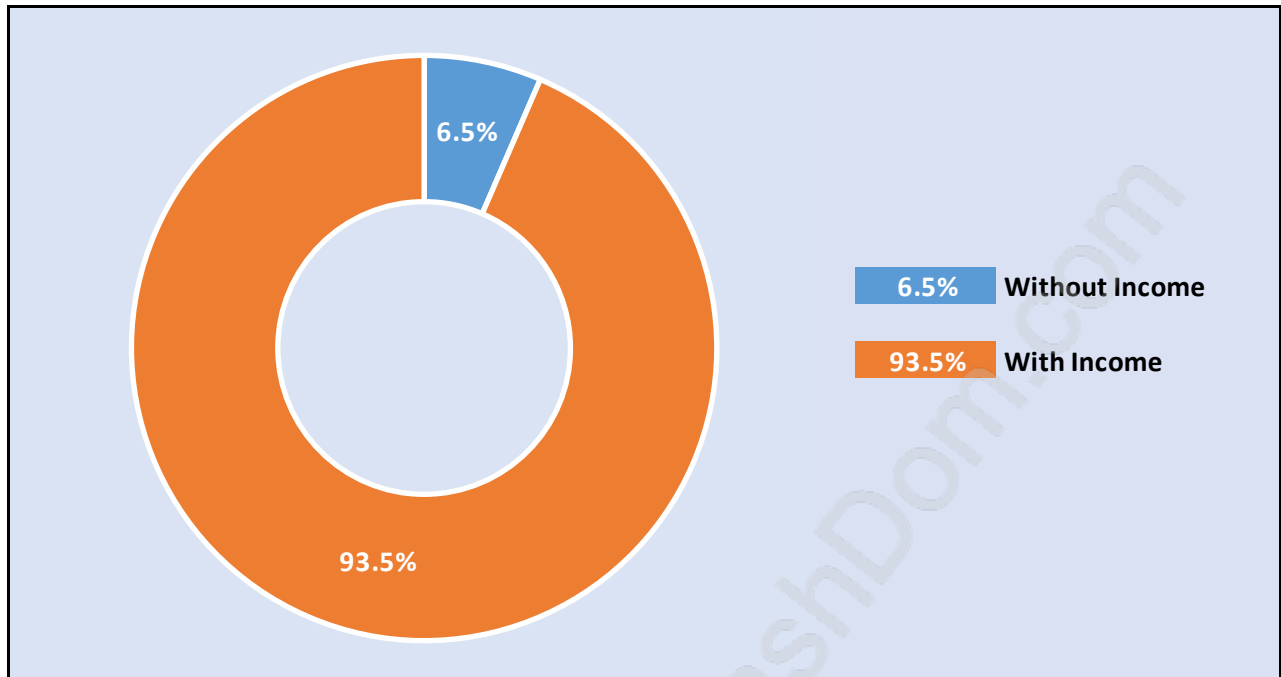

Chineside

Population Trends in Chineside

Population by Age in Chineside

Population Age 15+ by Income Status in Chineside

Total Population Age 15 - 1,137

Households by Income in Chineside

Total Number of Households - 470 / Average Household Income - \$142,827

Families in Chineside

Average Persons per Family - 3.3

Children at Home in Chineside

Total Number of Children at Home - 507

Family Structure in Chineside

Total Number of Families - 402 / Average Persons per Family - 3.3