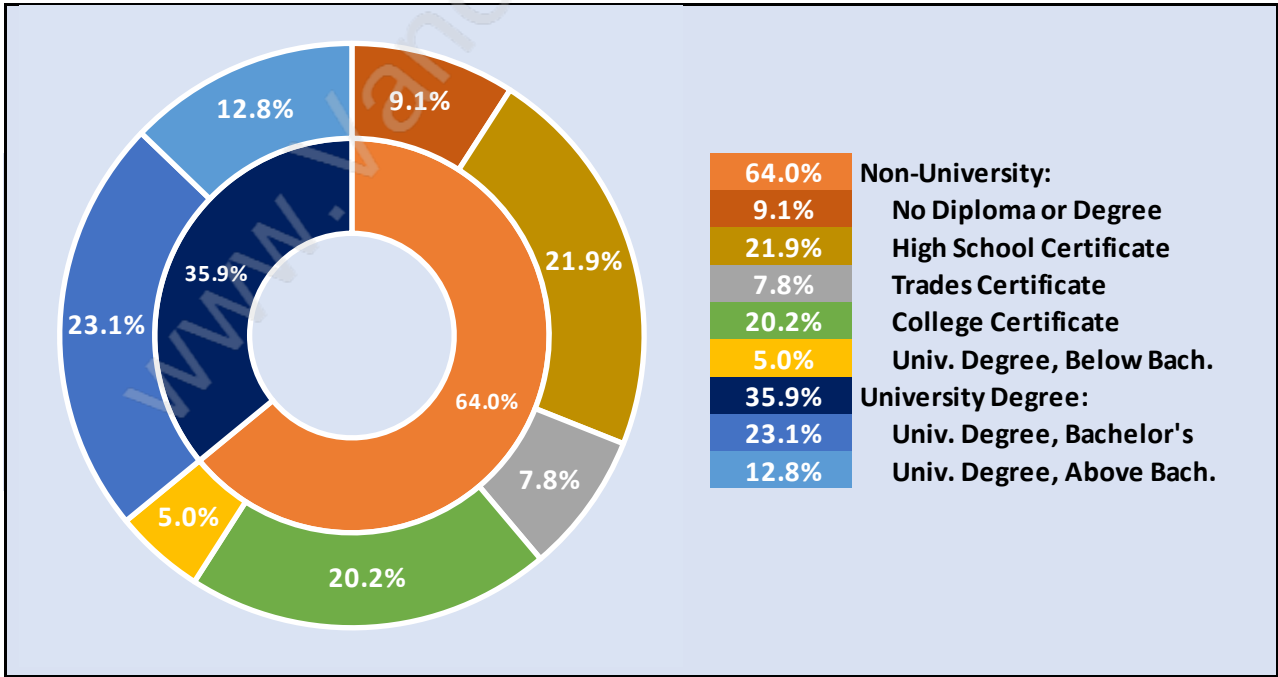

Households by Household Size in Chineside

Total Number of Households - 470

Dwellings in Chineside

Population Age 15+ in Chineside

Labour Force by Occupation in Chineside

Labour Force Participation in Chineside