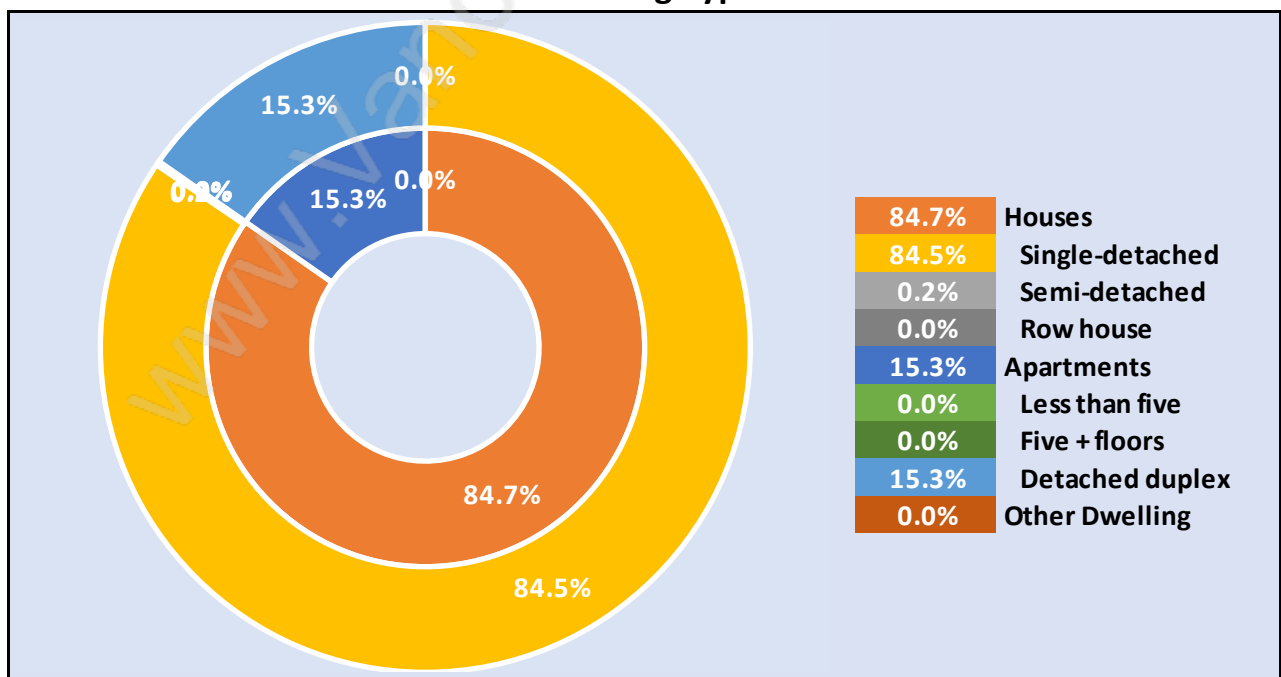

Chineside

Population Trends in Chineside

Population by Age in Chineside

Population Age 15+ by Income Status in Chineside

Total Population Age 15 - 1,137

Households by Income in Chineside

Total Number of Households - 470 / Average Household Income - \$142,827

Families in Chineside

Average Persons per Family - 3.3

Children at Home in Chineside

Total Number of Children at Home - 507

Family Structure in Chineside

Total Number of Families - 402 / Average Persons per Family - 3.3

Households by Household Size in Chineside

Total Number of Households - 470

Dwellings in Chineside

Population Age 15+ in Chineside

Labour Force by Occupation in Chineside

Labour Force Participation in Chineside

Travel To Work in (from) Chineside

Occupied Dwellings by Structure Type in Chineside

Dominant Bulding Type - Houses

Private Dwellings by Period of Construction in Chineside

Dominant Period of Construction - 1961-1980