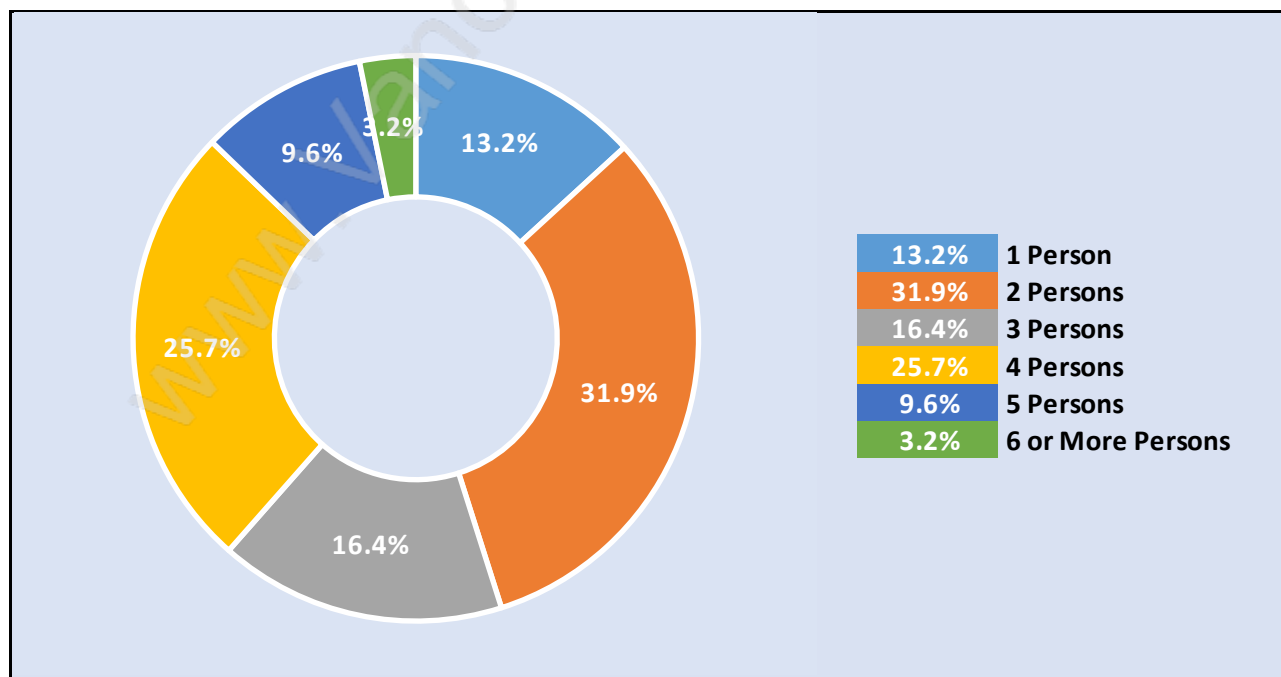

Chineside

Population Trends in Chineside

Population by Age in Chineside

Population Age 15+ by Income Status in Chineside

Total Population Age 15 - 1,137

Households by Income in Chineside

Total Number of Households - 470 / Average Household Income - \$142,827

Families in Chineside

Average Persons per Family - 3.3

Children at Home in Chineside

Total Number of Children at Home - 507

Family Structure in Chineside

Total Number of Families - 402 / Average Persons per Family - 3.3

Households by Household Size in Chineside

Total Number of Households - 470

Dwellings in Chineside

Population Age 15+ in Chineside

Labour Force by Occupation in Chineside

Labour Force Participation in Chineside