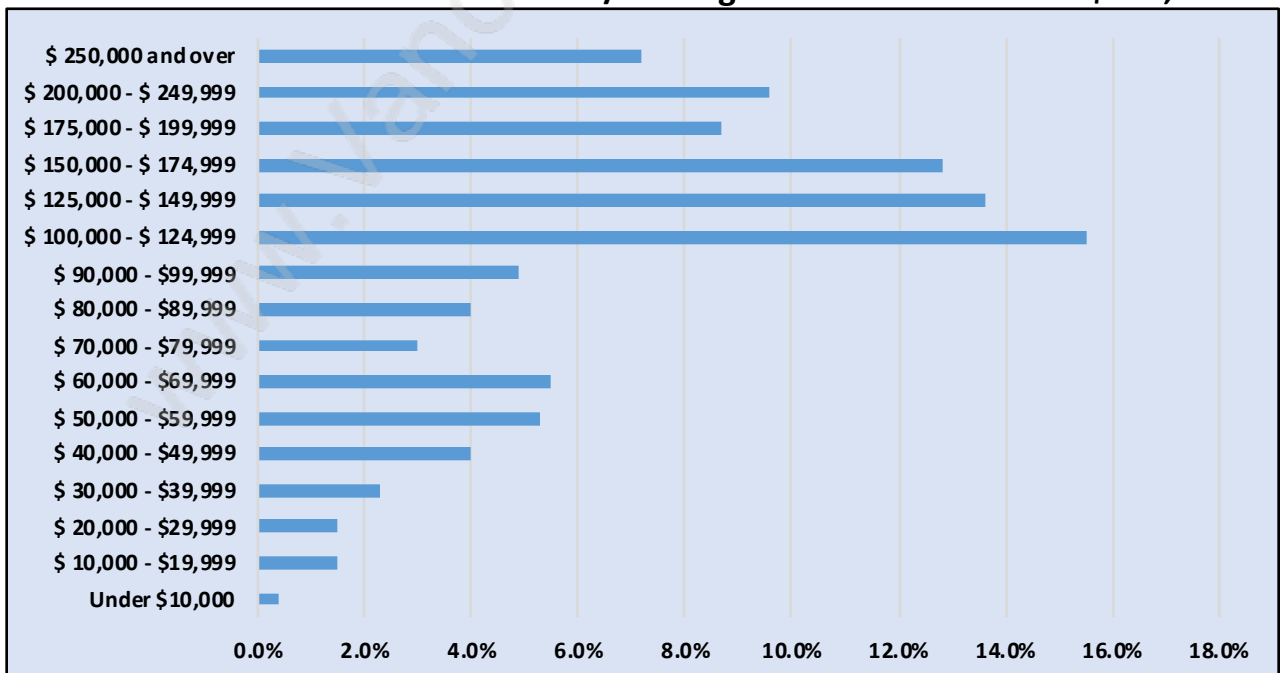

Chineside

Population Trends in Chineside

Population by Age in Chineside

Population Age 15+ by Income Status in Chineside

Total Population Age 15 - 1,137

Households by Income in Chineside

Total Number of Households - 470 / Average Household Income - \$142,827

Families in Chineside

Average Persons per Family - 3.3

Children at Home in Chineside

Total Number of Children at Home - 507

Family Structure in Chineside

Total Number of Families - 402 / Average Persons per Family - 3.3