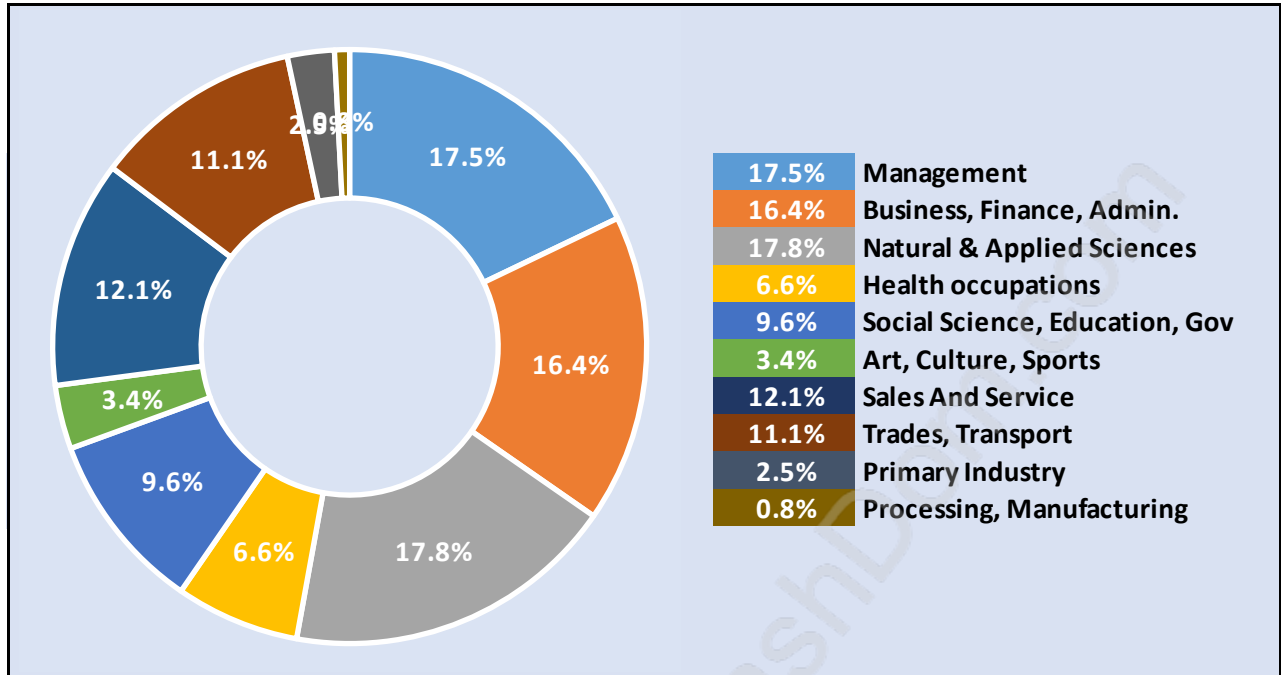

Households by Household Size in Chineside

Total Number of Households - 470

Dwellings in Chineside

Population Age 15+ in Chineside

Labour Force by Occupation in Chineside

Labour Force Participation in Chineside