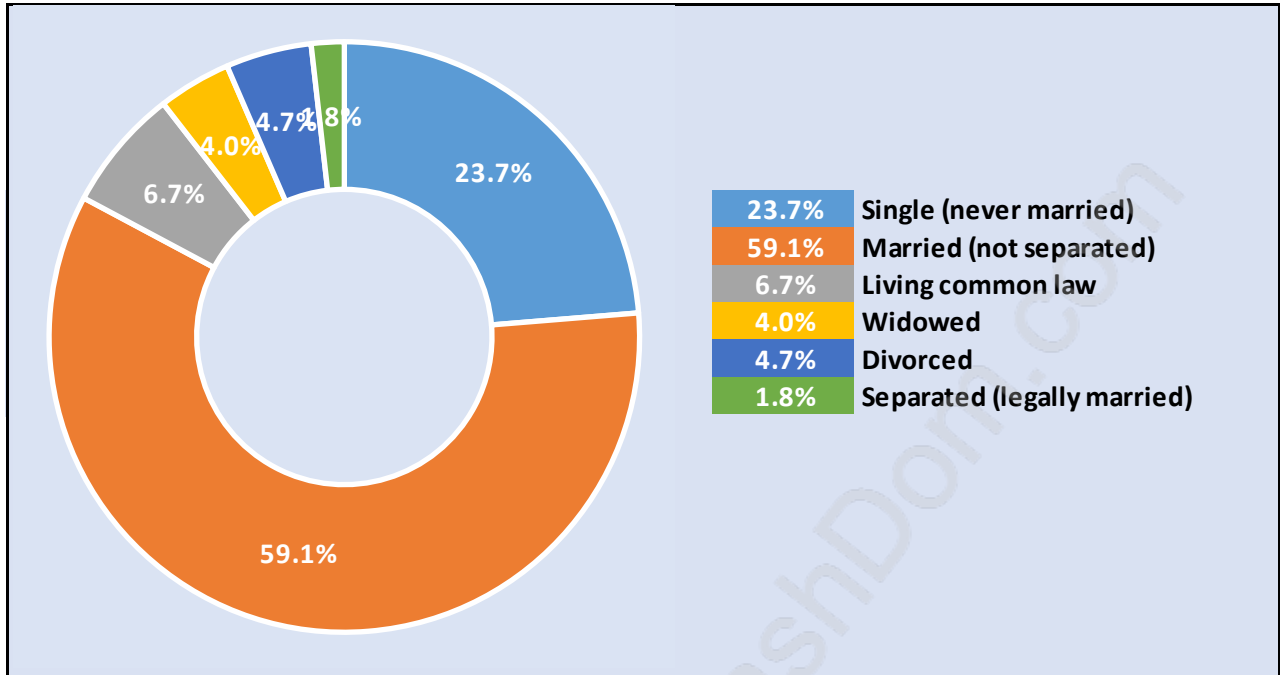

Chineside

Population Trends in Chineside

Population by Age in Chineside

Population Age 15+ by Income Status in Chineside

Total Population Age 15 - 1,137

Households by Income in Chineside

Total Number of Households - 470 / Average Household Income - \$142,827

Families in Chineside

Average Persons per Family - 3.3

Children at Home in Chineside

Total Number of Children at Home - 507

Family Structure in Chineside

Total Number of Families - 402 / Average Persons per Family - 3.3

Households by Household Size in Chineside

Total Number of Households - 470

Dwellings in Chineside

Population Age 15+ in Chineside

Labour Force by Occupation in Chineside

Labour Force Participation in Chineside