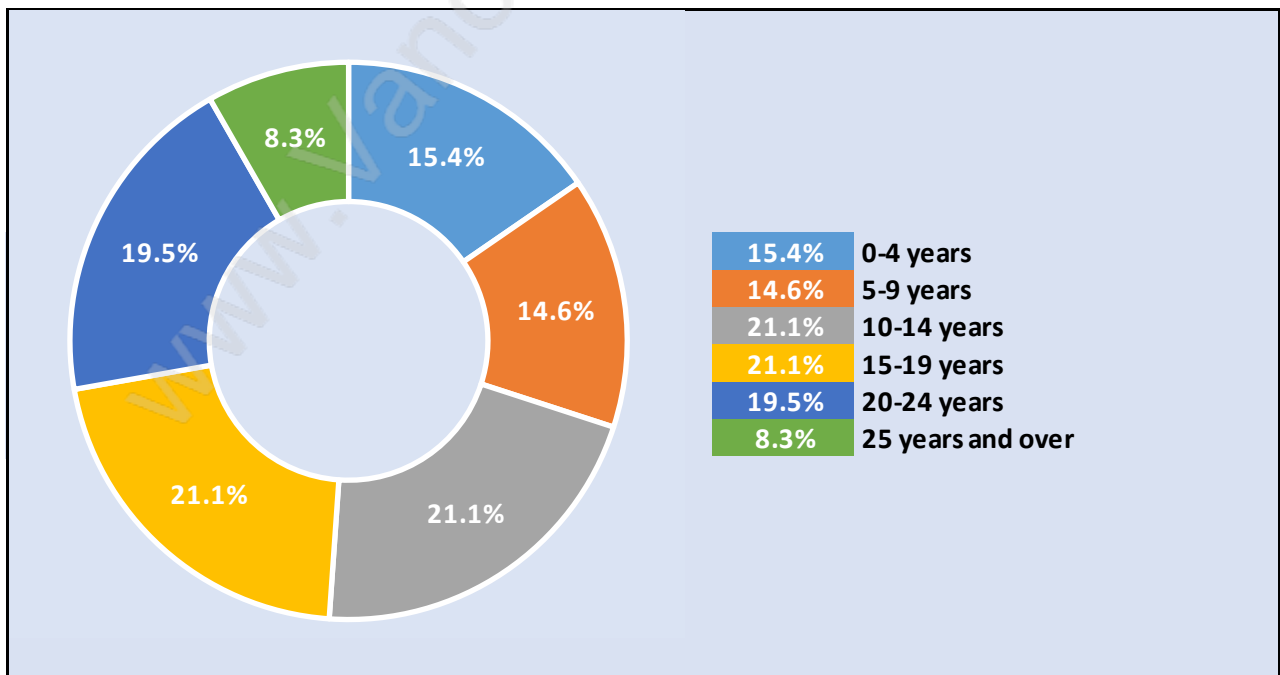

Chineside

Population Trends in Chineside

Population by Age in Chineside

Population Age 15+ by Income Status in Chineside

Total Population Age 15 - 1,137

Households by Income in Chineside

Total Number of Households - 470 / Average Household Income - \$142,827

Families in Chineside

Average Persons per Family - 3.3

Children at Home in Chineside

Total Number of Children at Home - 507

Family Structure in Chineside

Total Number of Families - 402 / Average Persons per Family - 3.3