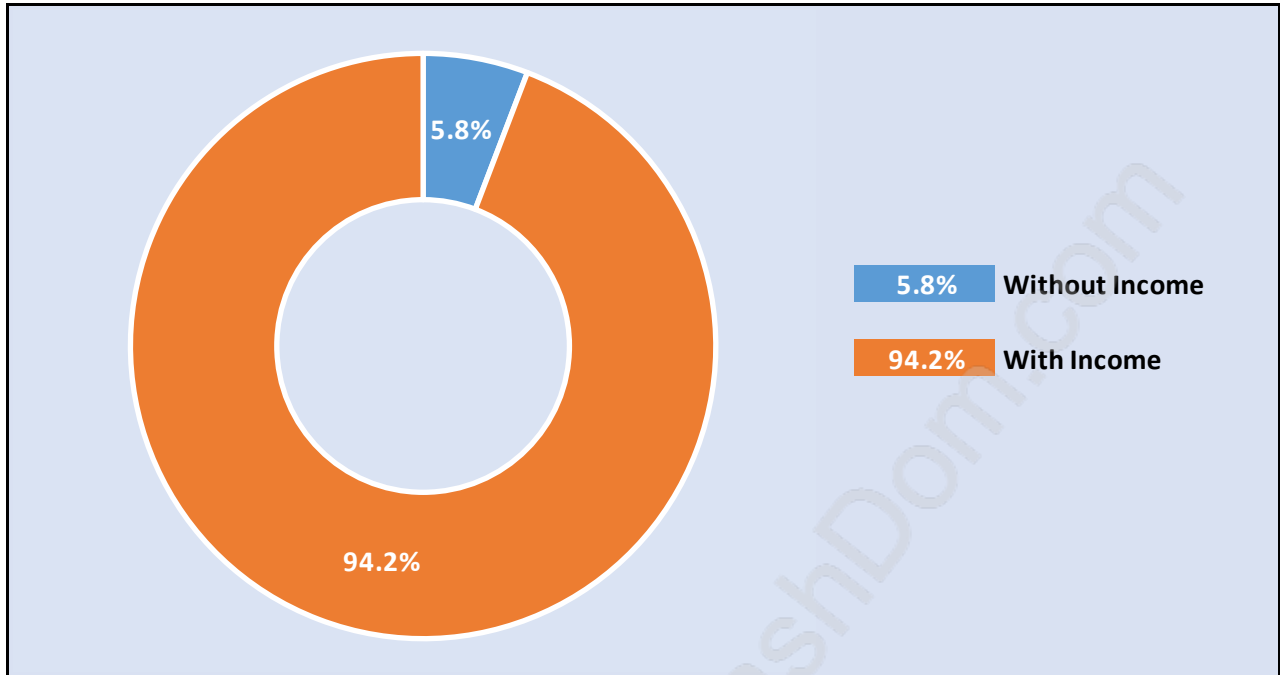

## Population Trends in Citadel

## Population by Age in Citadel

## Population Age 15+ by Income Status in Citadel

Total Population Age 15 - 8,110