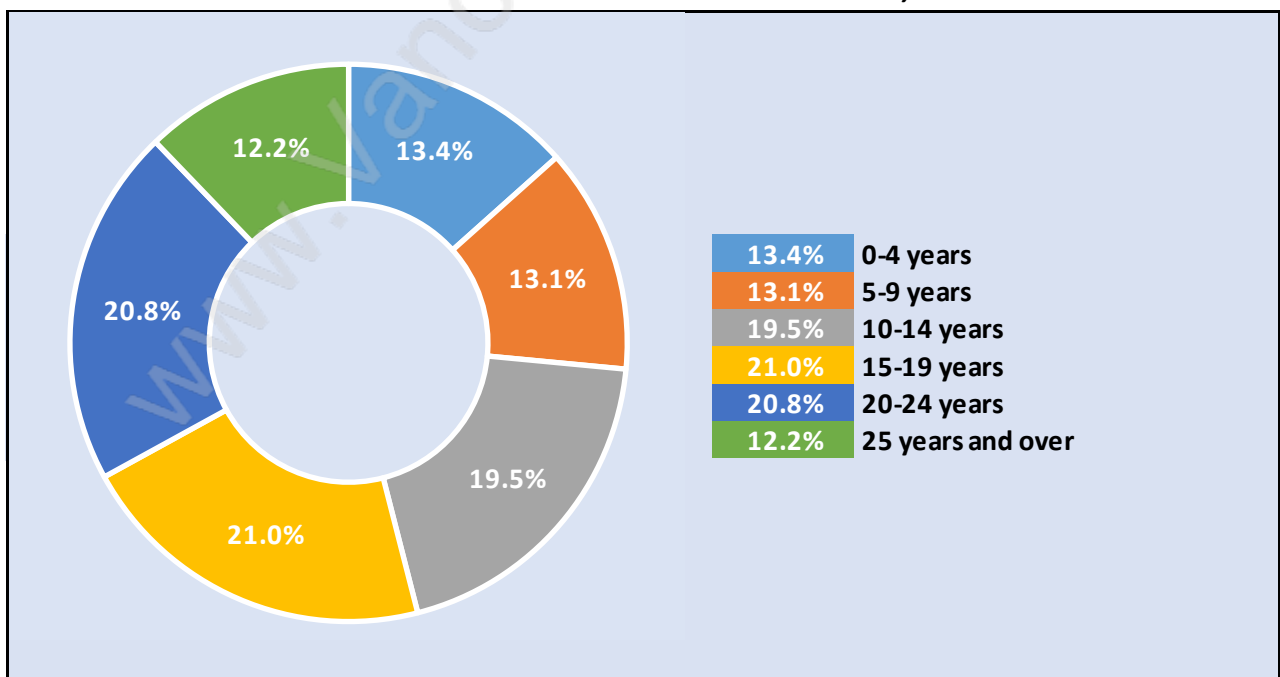

Children at Home in Citadel

Total Number of Children at Home - 3,314