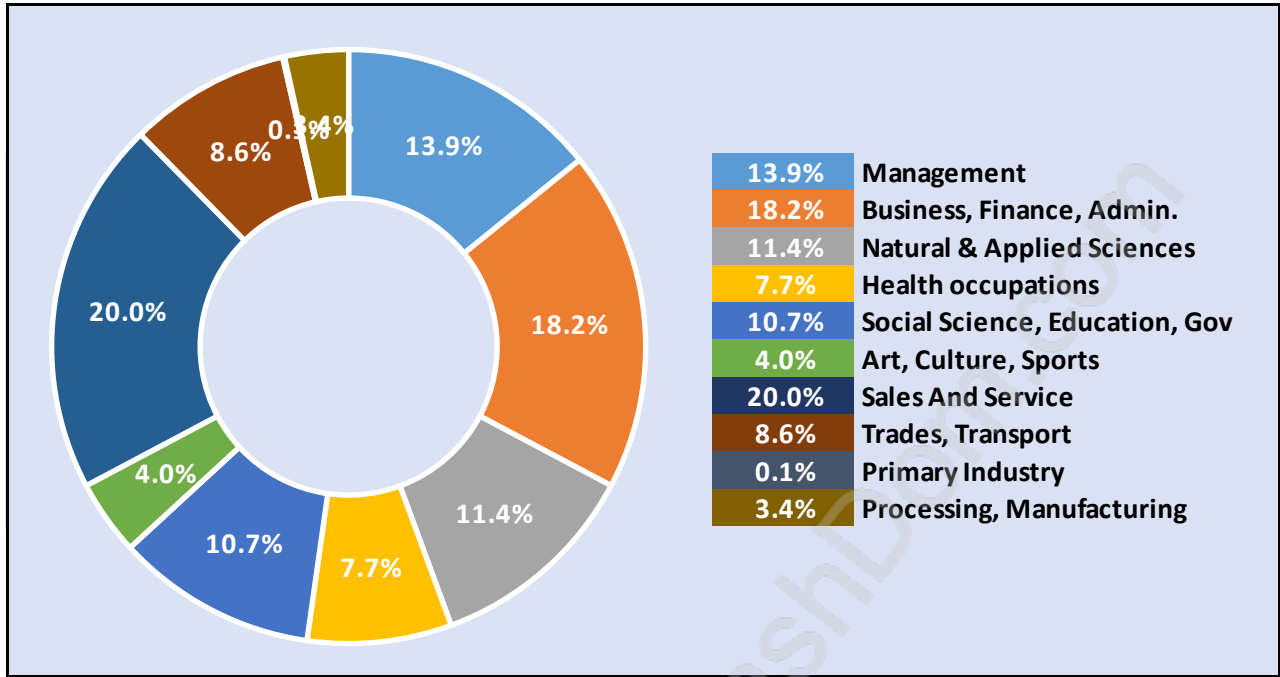

Labour Force by Occupation in Citadel