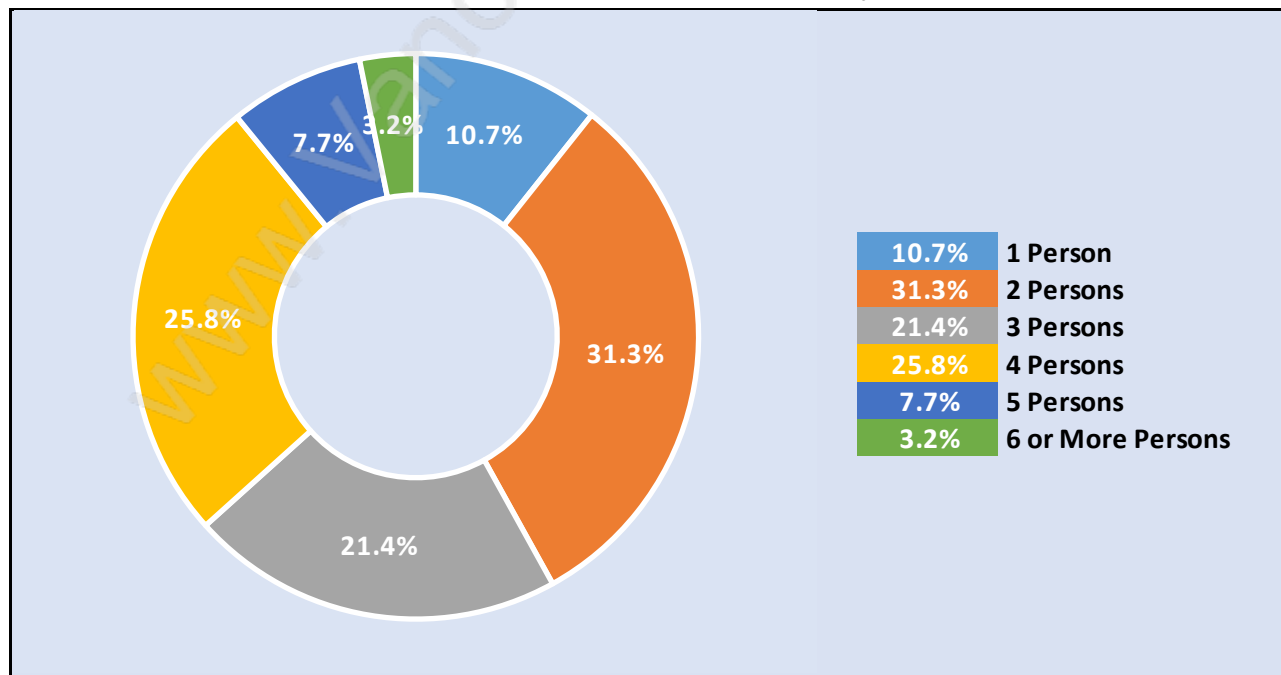

Households by Household Size in Citadel

Total Number of Households - 3,157