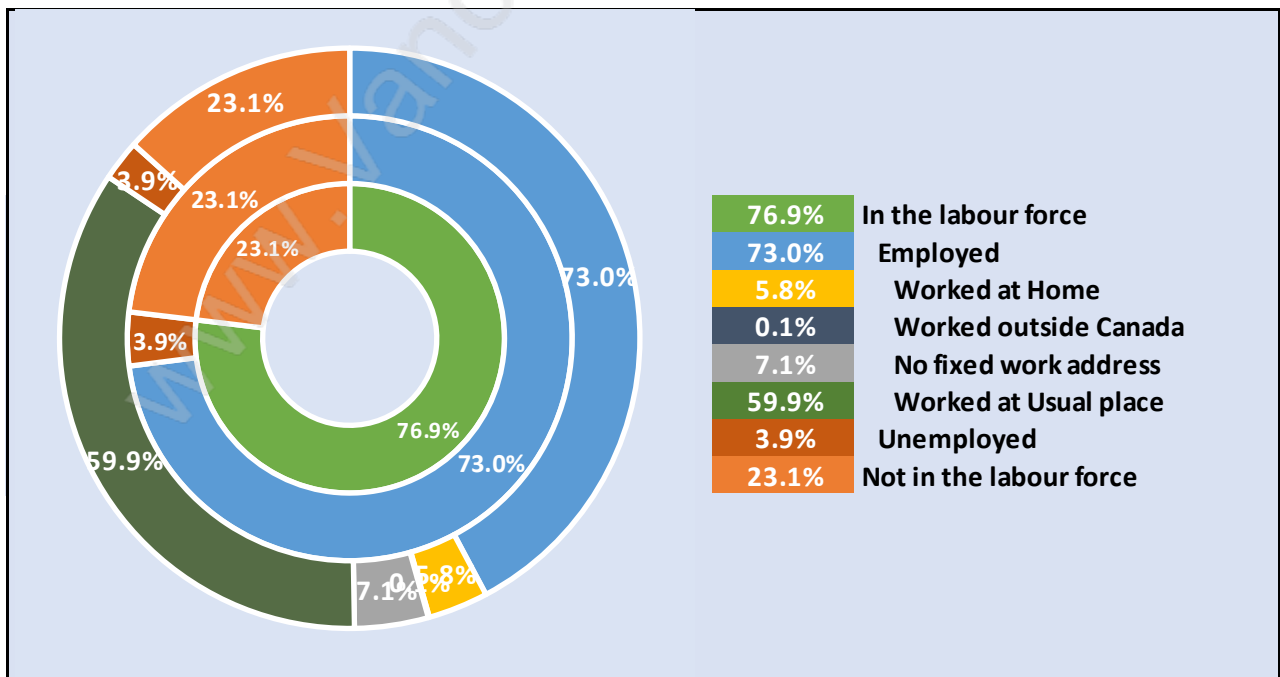

Labour Force Participation in Citadel