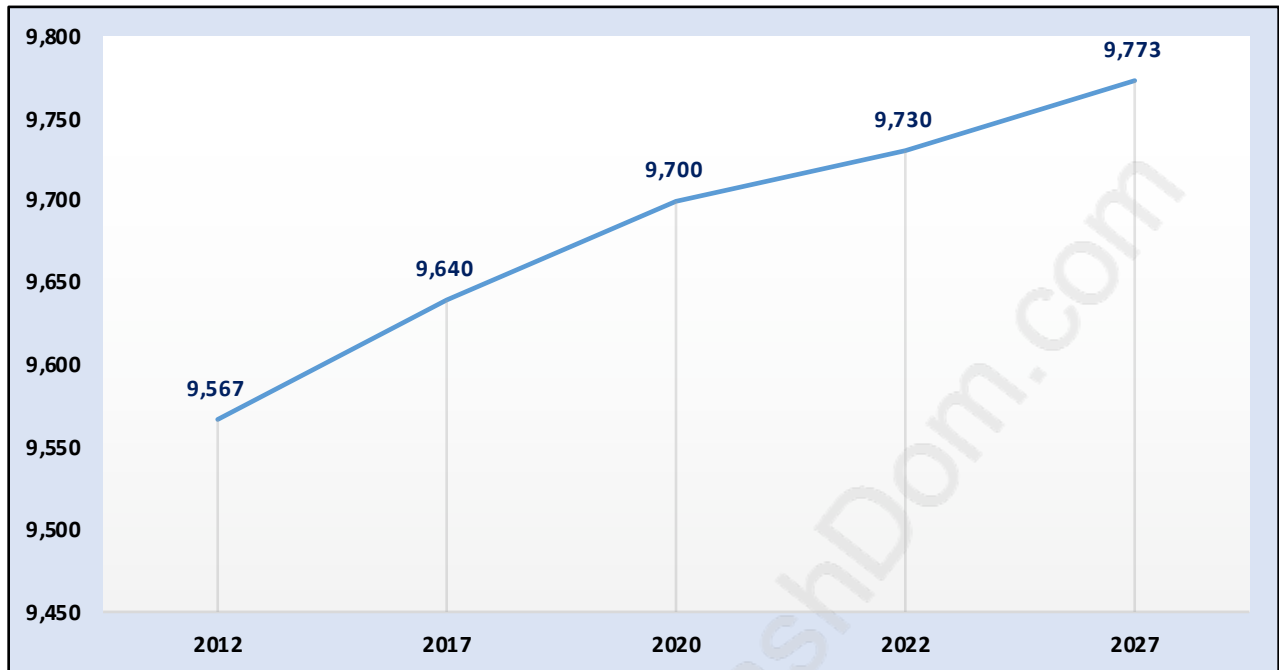

## Population Trends in Citadel

## Population by Age in Citadel

## Population Age 15+ by Income Status in Citadel

Total Population Age 15 - 8,110

### Dominant Period of Construction - 1991-2000