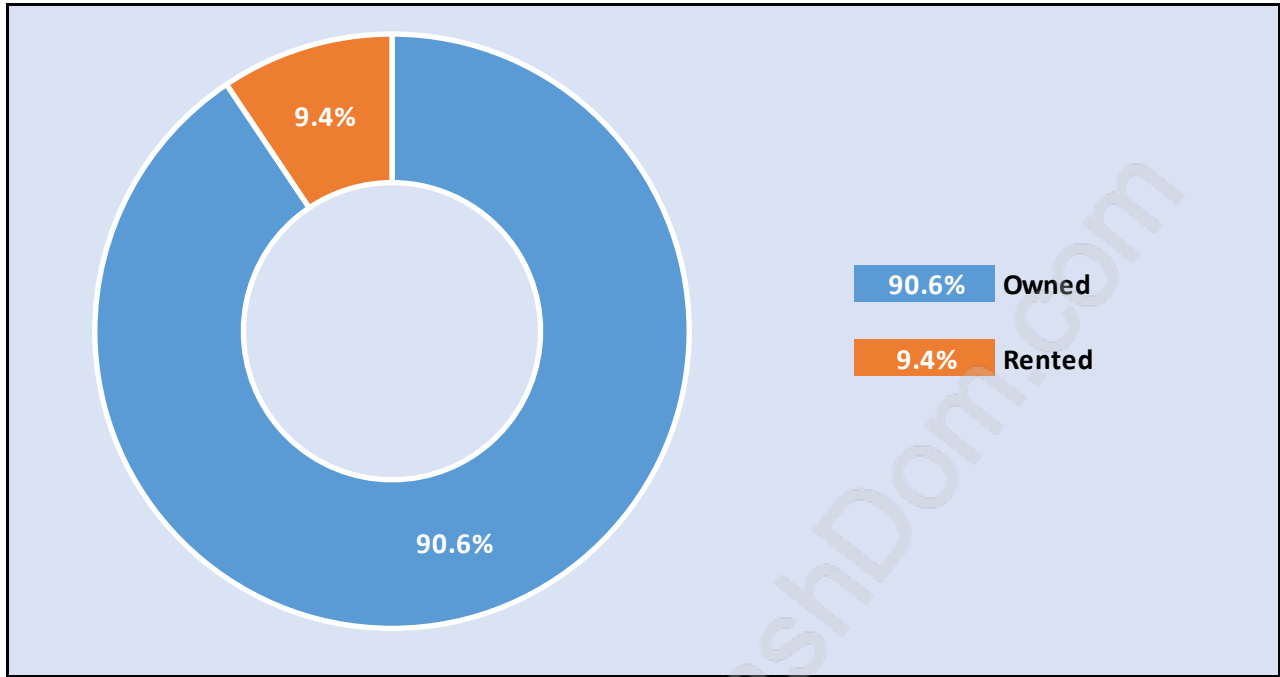

Dwellings in Citadel