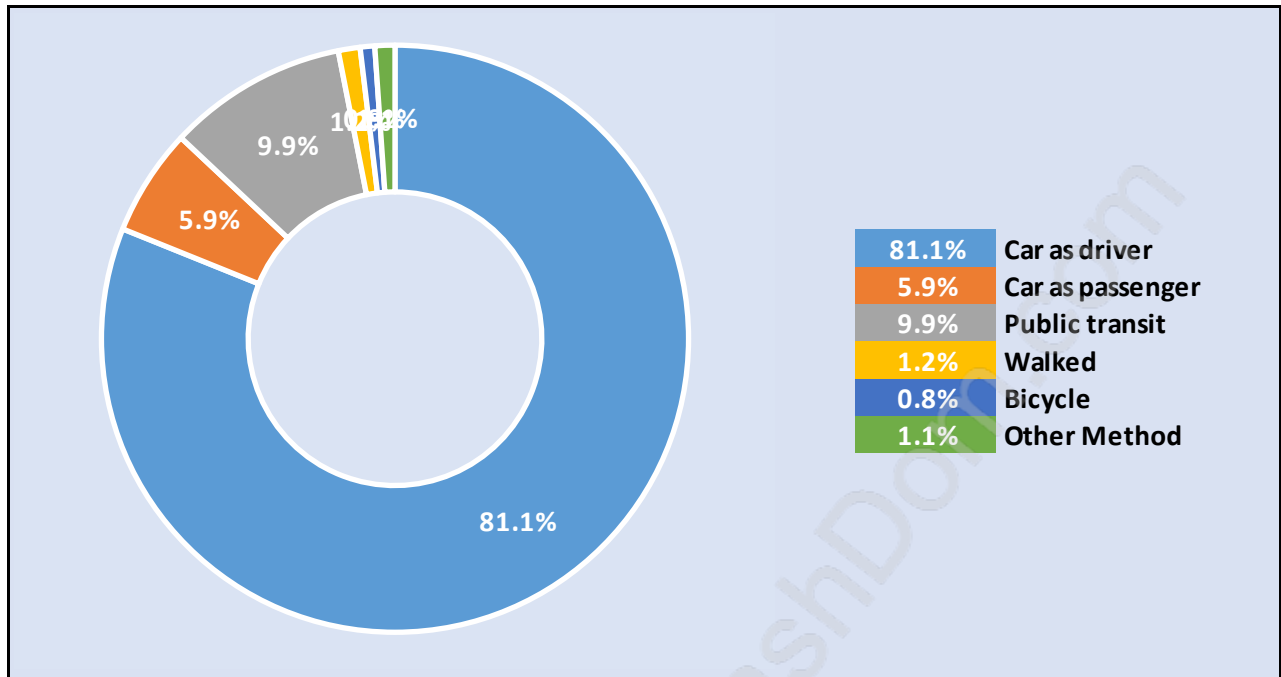

Travel To Work in (from) Citadel