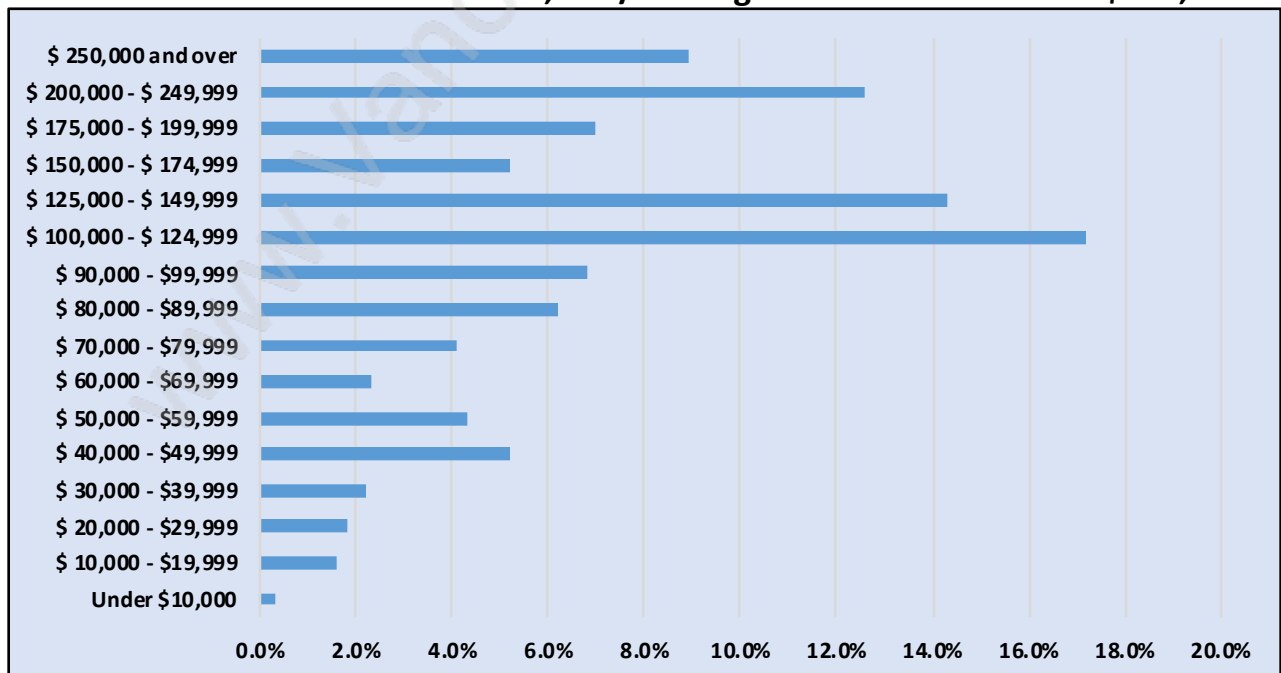

Households by Income in Citadel

Total Number of Households - 3,157 / Average Household Income - $169,648