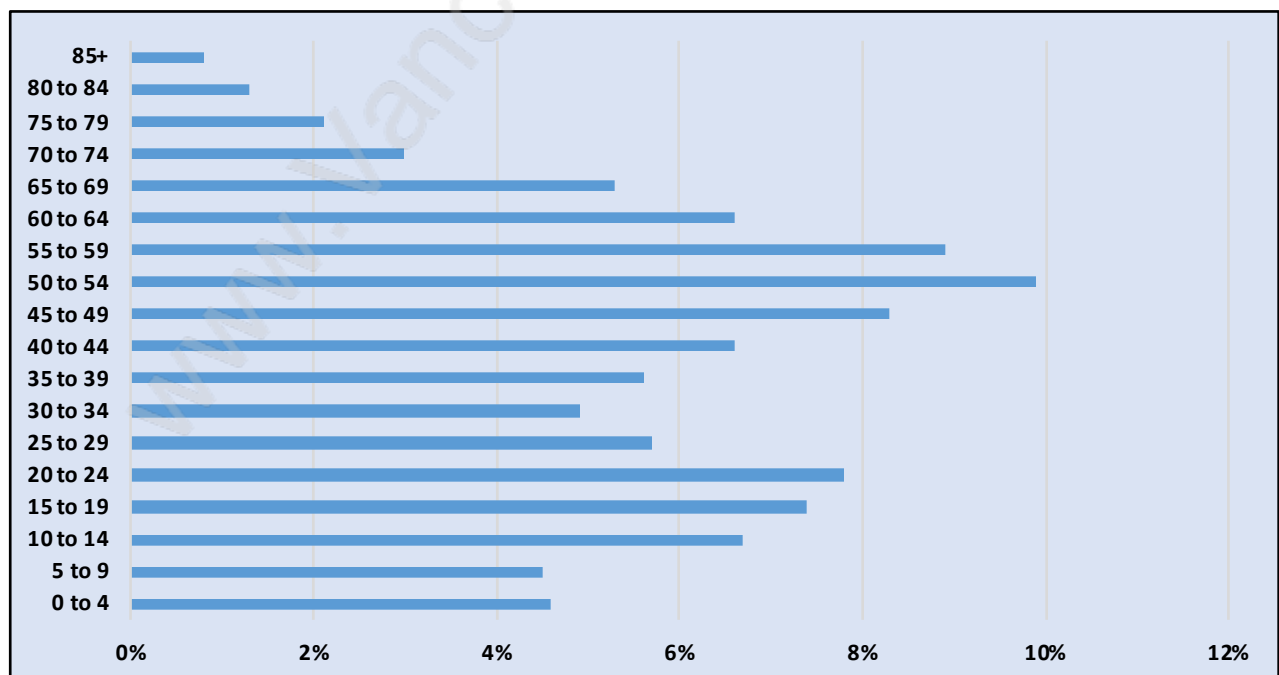

## Population Trends in Citadel

## Population by Age in Citadel

## Population Age 15+ by Income Status in Citadel

Total Population Age 15 - 8,110