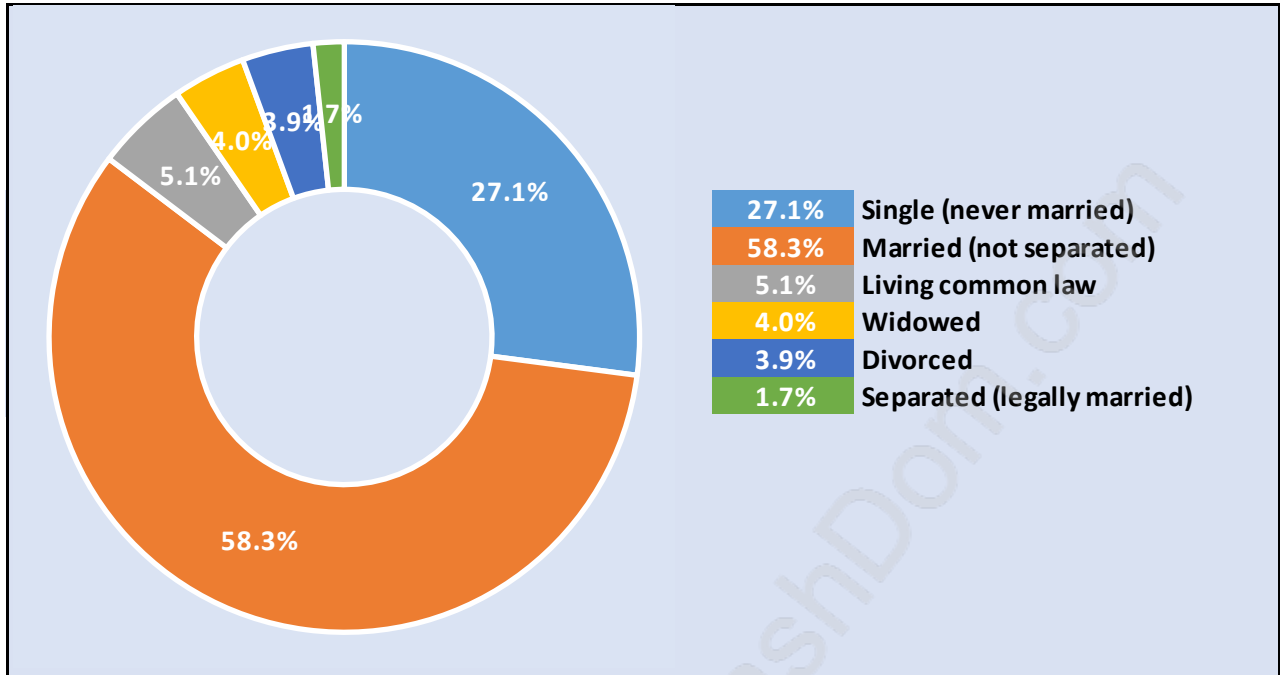

Families in Citadel

Average Persons per Family - 3.1