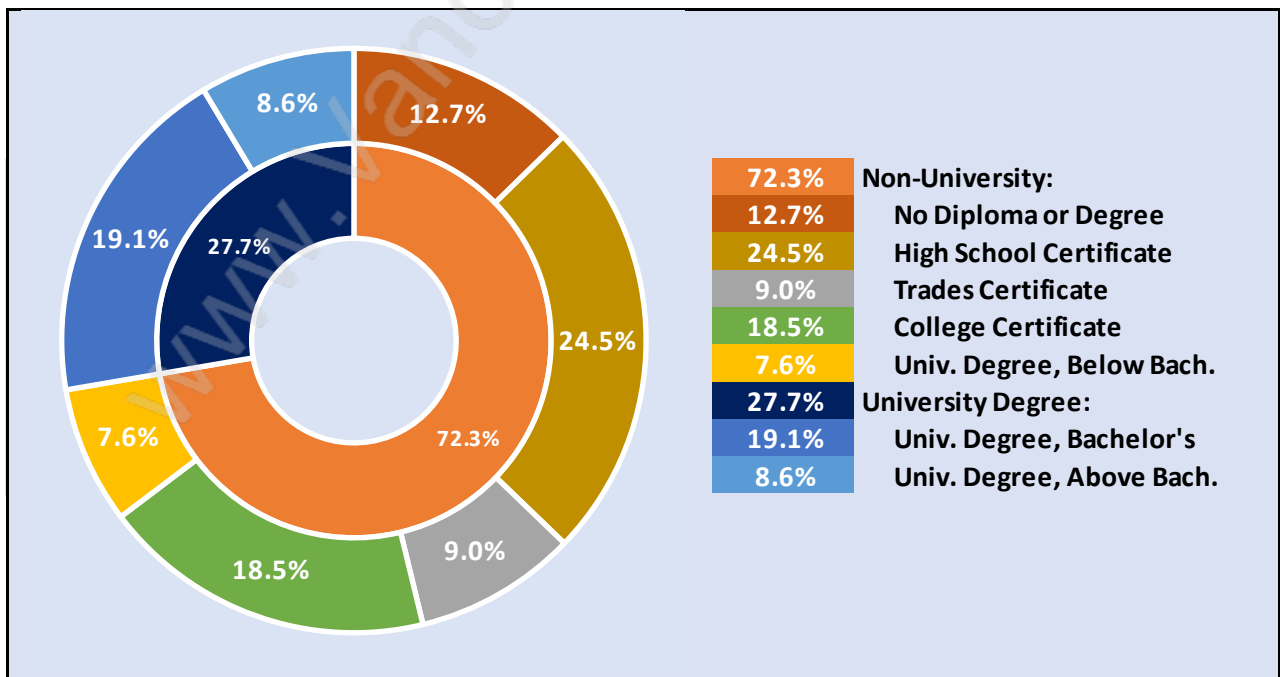

Population Age 15+ in Citadel