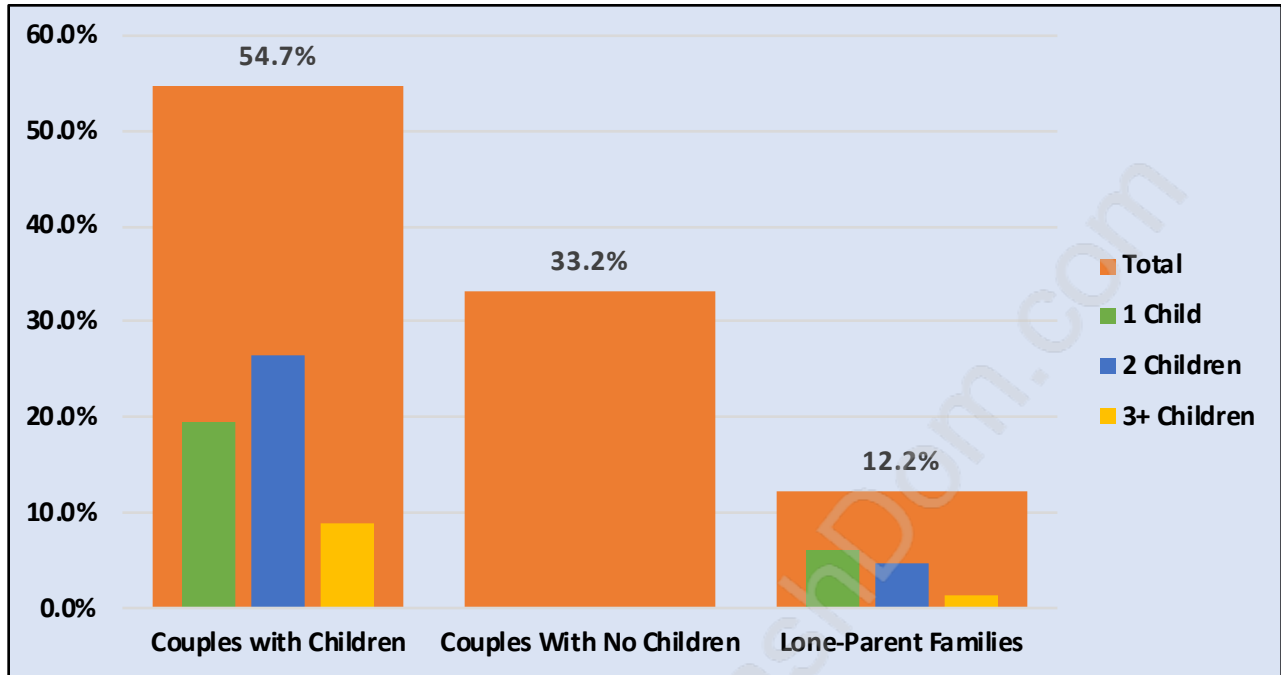

Family Structure in Citadel

Total Number of Families - 2,768 / Average Persons per Family - 3.1