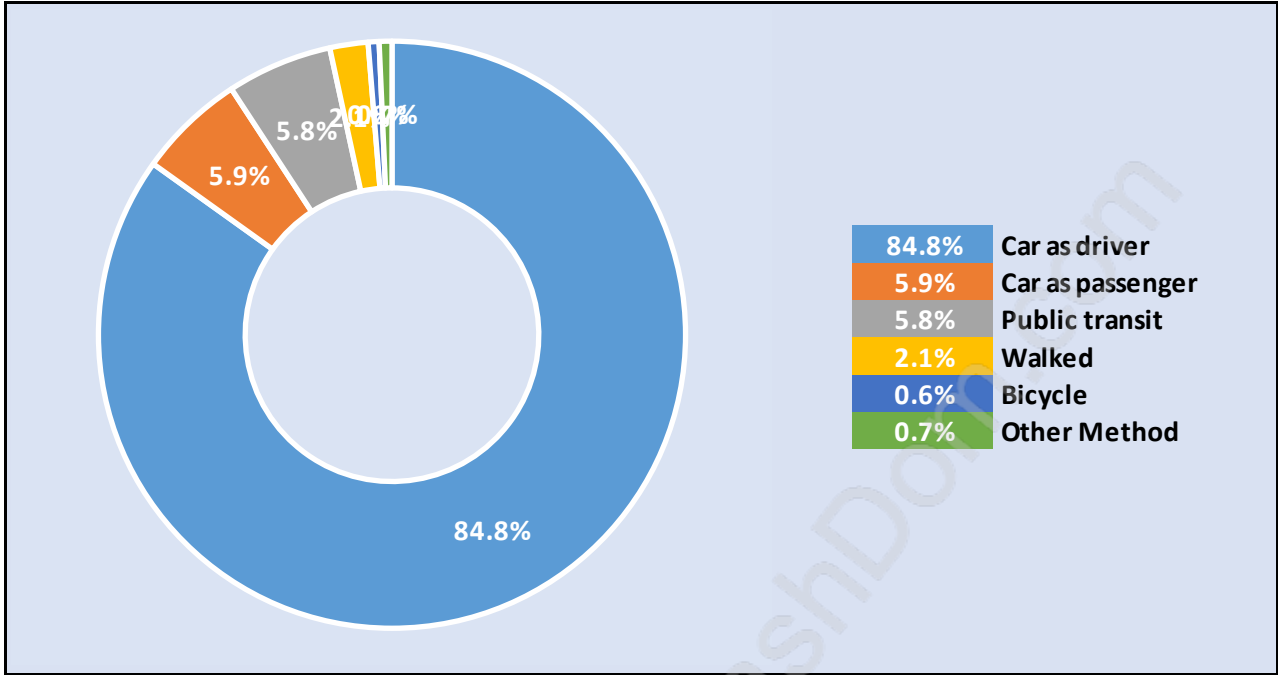

Households by Household Size in Clayton

Total Number of Households - 5,984

Dwellings in Clayton

Population Age 15+ in Clayton

Labour Force by Occupation in Clayton

Labour Force Participation in Clayton

Travel To Work in (from) Clayton