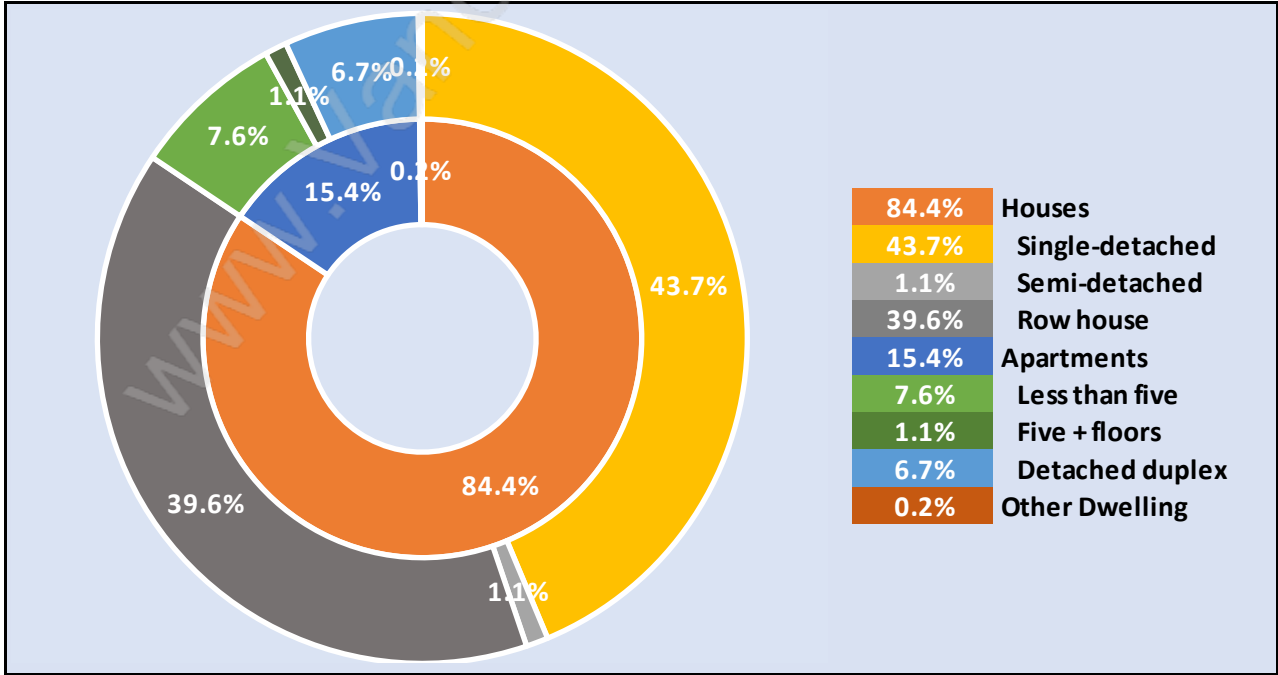

Families in Clayton

Average Persons per Family - 3.1

Children at Home in Clayton

Total Number of Children at Home - 5,007

Family Structure in Clayton

Total Number of Families - 4,329 / Average Persons per Family - 3.1

Households by Household Size in Clayton

Total Number of Households - 5,984

Dwellings in Clayton

Population Age 15+ in Clayton

Labour Force by Occupation in Clayton

Labour Force Participation in Clayton

Travel To Work in (from) Clayton

Occupied Dwellings by Structure Type in Clayton

Dominant Bulding Type - Houses

Private Dwellings by Period of Construction in Clayton

Dominant Period of Construction - 2006-2011

Population by Religion in Clayton