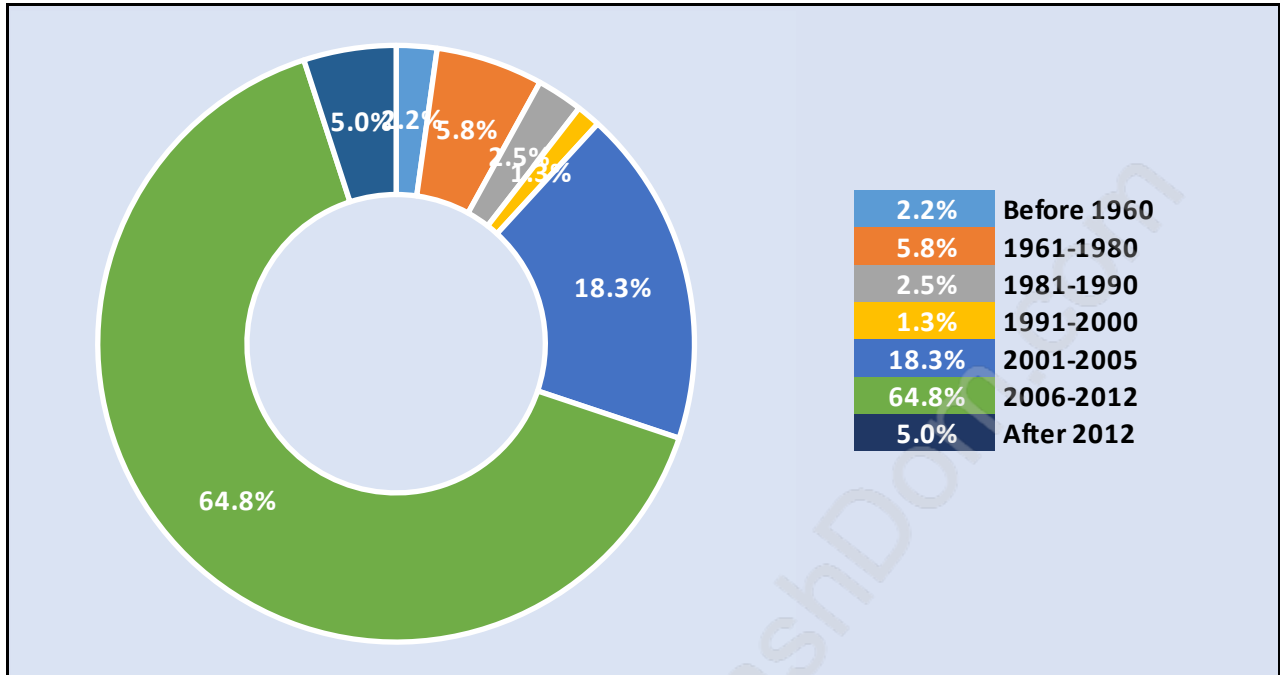

Clayton

Population Trends in Clayton

Population by Age in Clayton

Population Age 15+ by Income Status in Clayton

Total Population Age 15 - 13,315

Households by Income in Clayton

Total Number of Households - 5,984 / Average Household Income - \$115,767

Households by Household Size in Clayton

Total Number of Households - 5,984

Dwellings in Clayton

Population Age 15+ in Clayton

Labour Force by Occupation in Clayton

Labour Force Participation in Clayton

Travel To Work in (from) Clayton

Occupied Dwellings by Structure Type in Clayton

Dominant Bulding Type - Houses

Private Dwellings by Period of Construction in Clayton

Dominant Period of Construction - 2006-2011

Population by Religion in Clayton