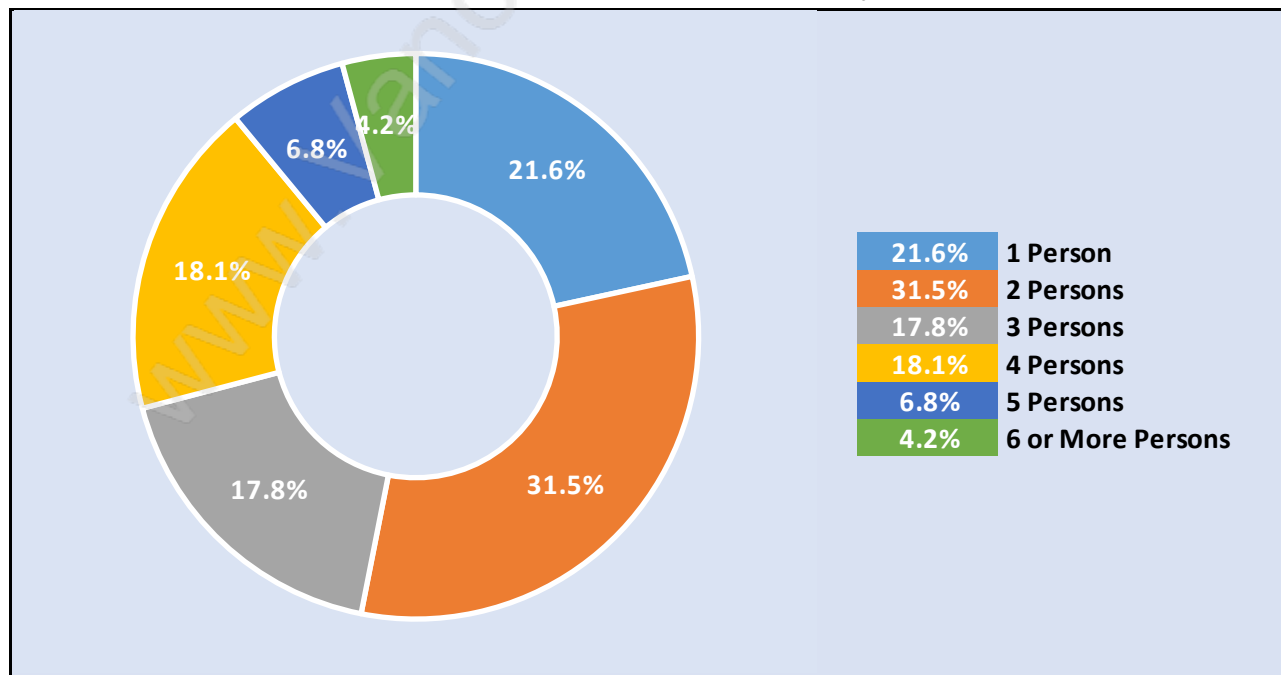

Clayton

Population Trends in Clayton

Population by Age in Clayton

Population Age 15+ by Income Status in Clayton

Total Population Age 15 - 13,315

Households by Income in Clayton

Total Number of Households - 5,984 / Average Household Income - \$115,767

Families in Clayton

Average Persons per Family - 3.1

Children at Home in Clayton

Total Number of Children at Home - 5,007

Family Structure in Clayton

Total Number of Families - 4,329 / Average Persons per Family - 3.1

Households by Household Size in Clayton

Total Number of Households - 5,984

Dwellings in Clayton

Population Age 15+ in Clayton

Labour Force by Occupation in Clayton

Labour Force Participation in Clayton

Travel To Work in (from) Clayton