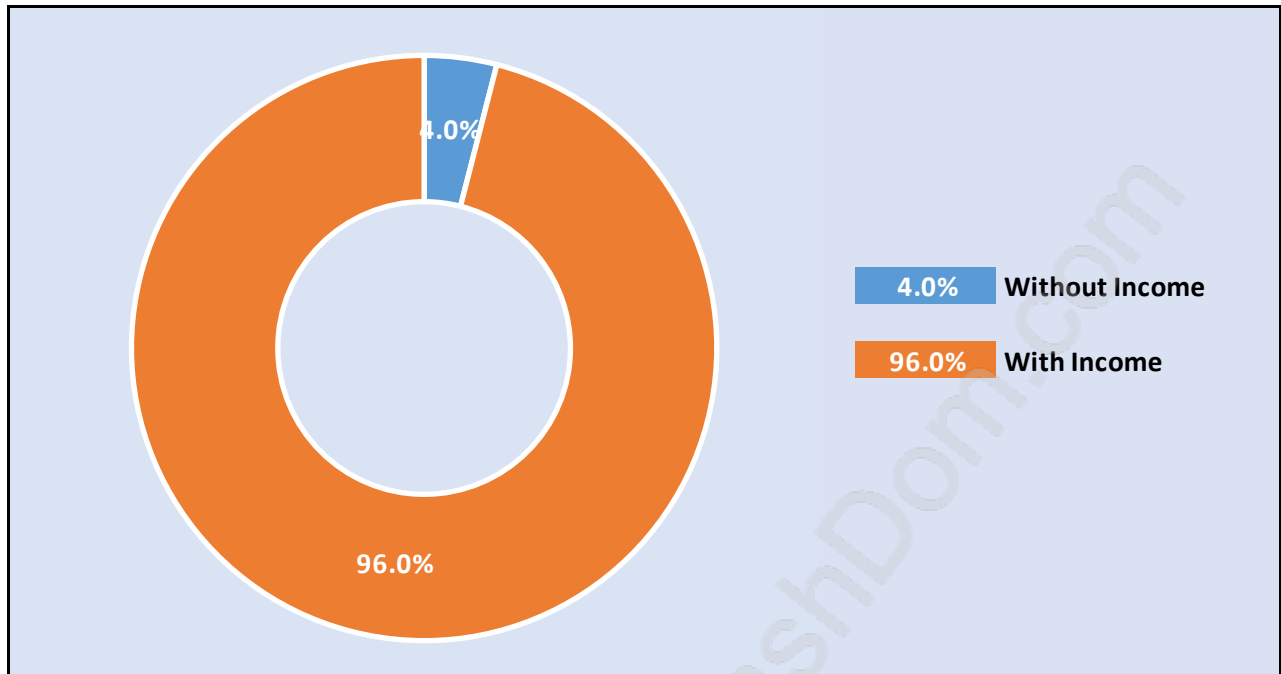

Clayton

Population Trends in Clayton

Population by Age in Clayton

Population Age 15+ by Income Status in Clayton

Total Population Age 15 - 13,315

Households by Income in Clayton

Total Number of Households - 5,984 / Average Household Income - \$115,767

Families in Clayton

Average Persons per Family - 3.1

Children at Home in Clayton

Total Number of Children at Home - 5,007

Family Structure in Clayton

Total Number of Families - 4,329 / Average Persons per Family - 3.1