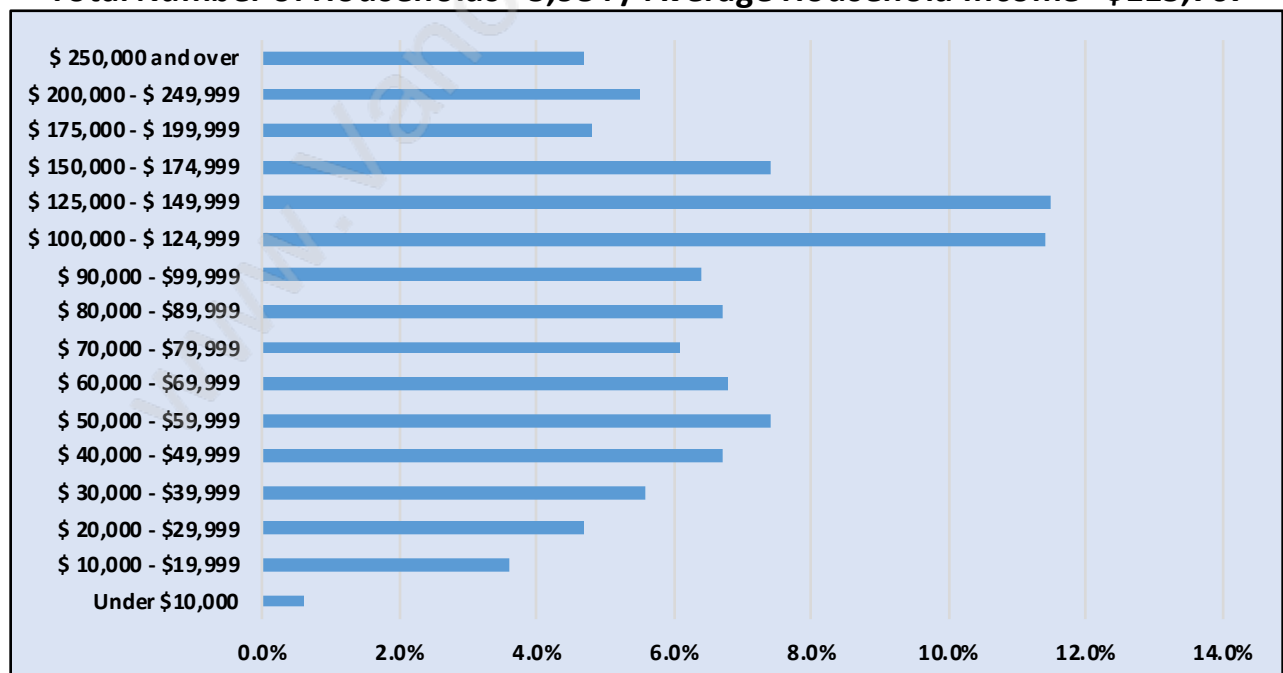

Clayton

Population Trends in Clayton

Population by Age in Clayton

Population Age 15+ by Income Status in Clayton

Total Population Age 15 - 13,315

Households by Income in Clayton

Total Number of Households - 5,984 / Average Household Income - \$115,767

Families in Clayton

Average Persons per Family - 3.1

Children at Home in Clayton

Total Number of Children at Home - 5,007

Family Structure in Clayton

Total Number of Families - 4,329 / Average Persons per Family - 3.1