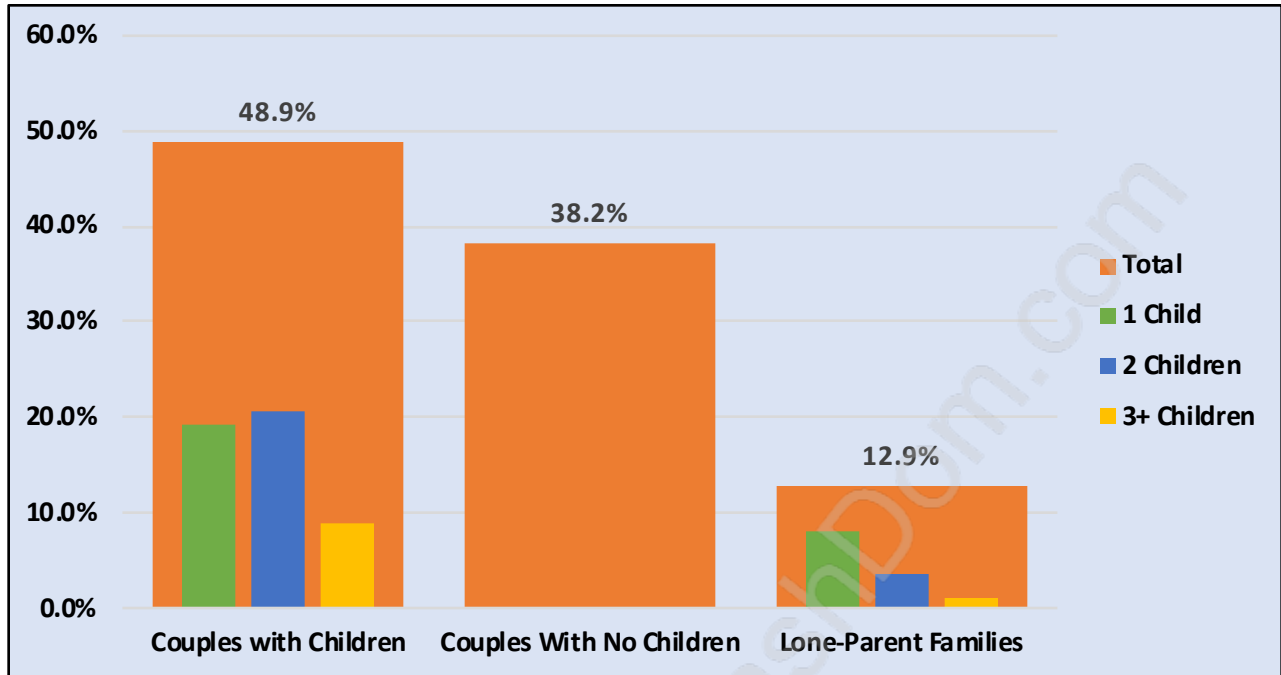

Clayton

Population Trends in Clayton

Population by Age in Clayton

Population Age 15+ by Income Status in Clayton

Total Population Age 15 - 13,315

Households by Income in Clayton

Total Number of Households - 5,984 / Average Household Income - \$115,767

Families in Clayton

Average Persons per Family - 3.1

Children at Home in Clayton

Total Number of Children at Home - 5,007

Family Structure in Clayton

Total Number of Families - 4,329 / Average Persons per Family - 3.1

Households by Household Size in Clayton

Total Number of Households - 5,984

Dwellings in Clayton

Population Age 15+ in Clayton

Labour Force by Occupation in Clayton

Labour Force Participation in Clayton

Travel To Work in (from) Clayton