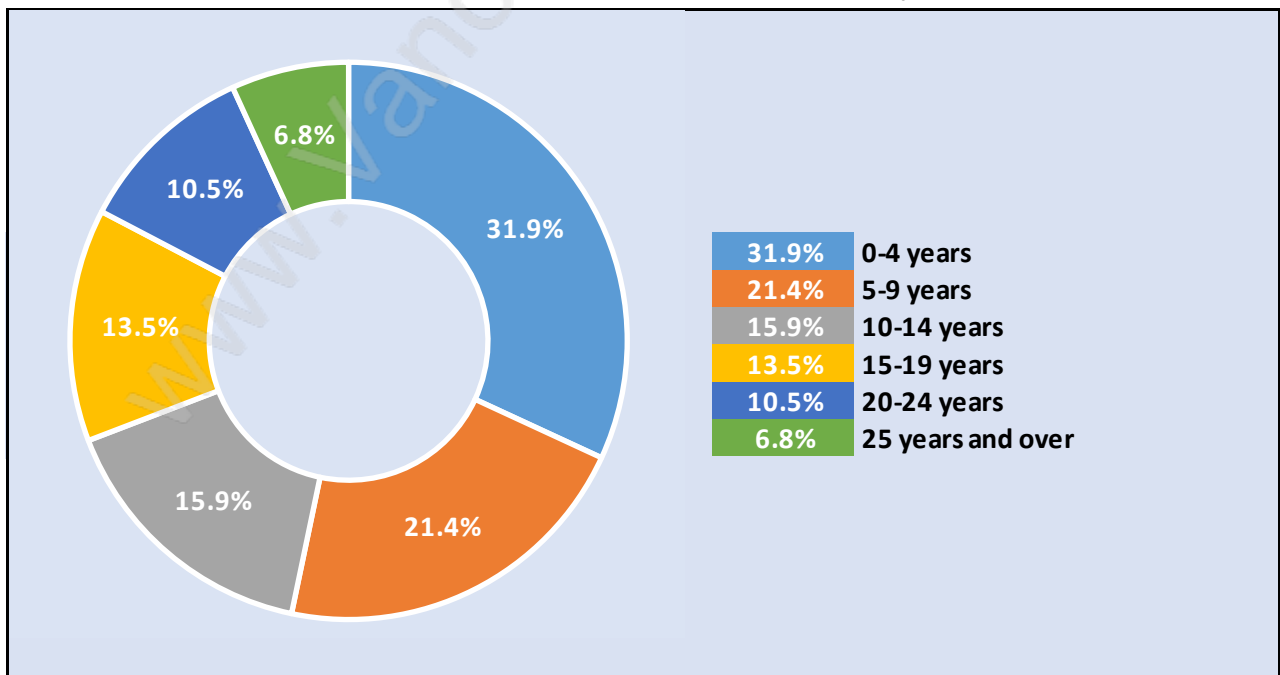

Clayton

Population Trends in Clayton

Population by Age in Clayton

Population Age 15+ by Income Status in Clayton

Total Population Age 15 - 13,315

Households by Income in Clayton

Total Number of Households - 5,984 / Average Household Income - \$115,767

Families in Clayton

Average Persons per Family - 3.1

Children at Home in Clayton

Total Number of Children at Home - 5,007

Family Structure in Clayton

Total Number of Families - 4,329 / Average Persons per Family - 3.1