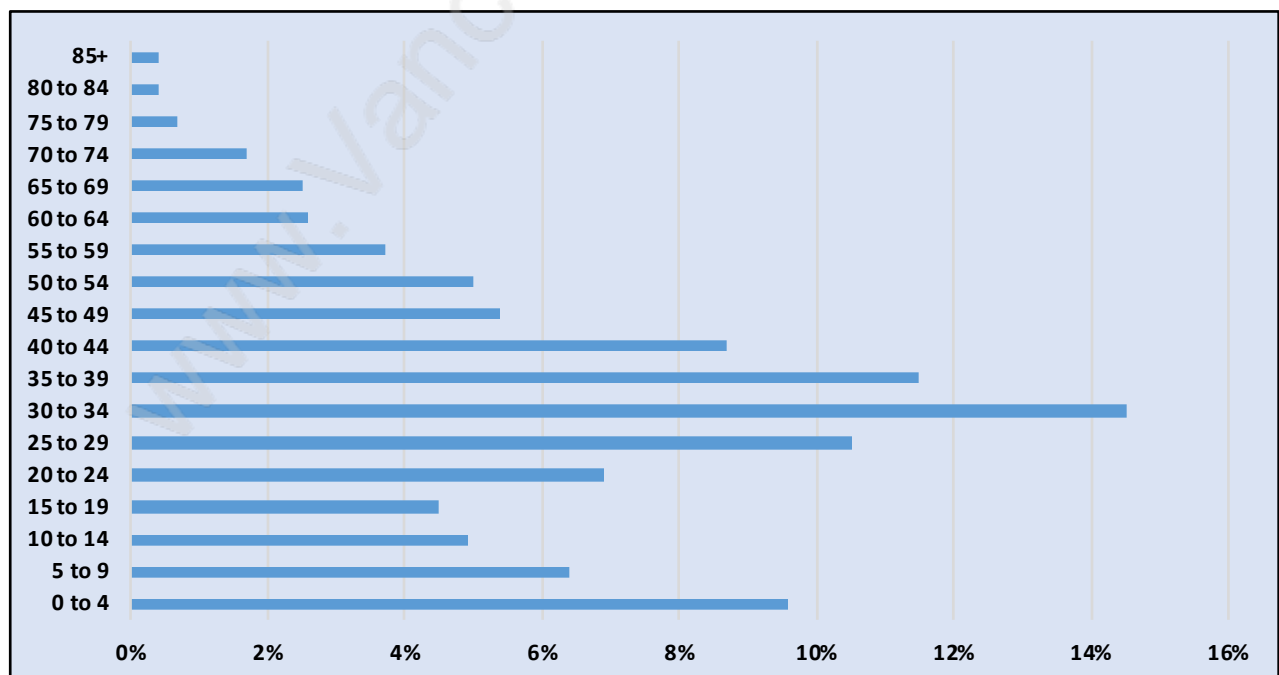

Clayton

Population Trends in Clayton

Population by Age in Clayton

Population Age 15+ by Income Status in Clayton

Total Population Age 15 - 13,315

Households by Income in Clayton

Total Number of Households - 5,984 / Average Household Income - \$115,767

Families in Clayton

Average Persons per Family - 3.1

Children at Home in Clayton

Total Number of Children at Home - 5,007

Family Structure in Clayton

Total Number of Families - 4,329 / Average Persons per Family - 3.1