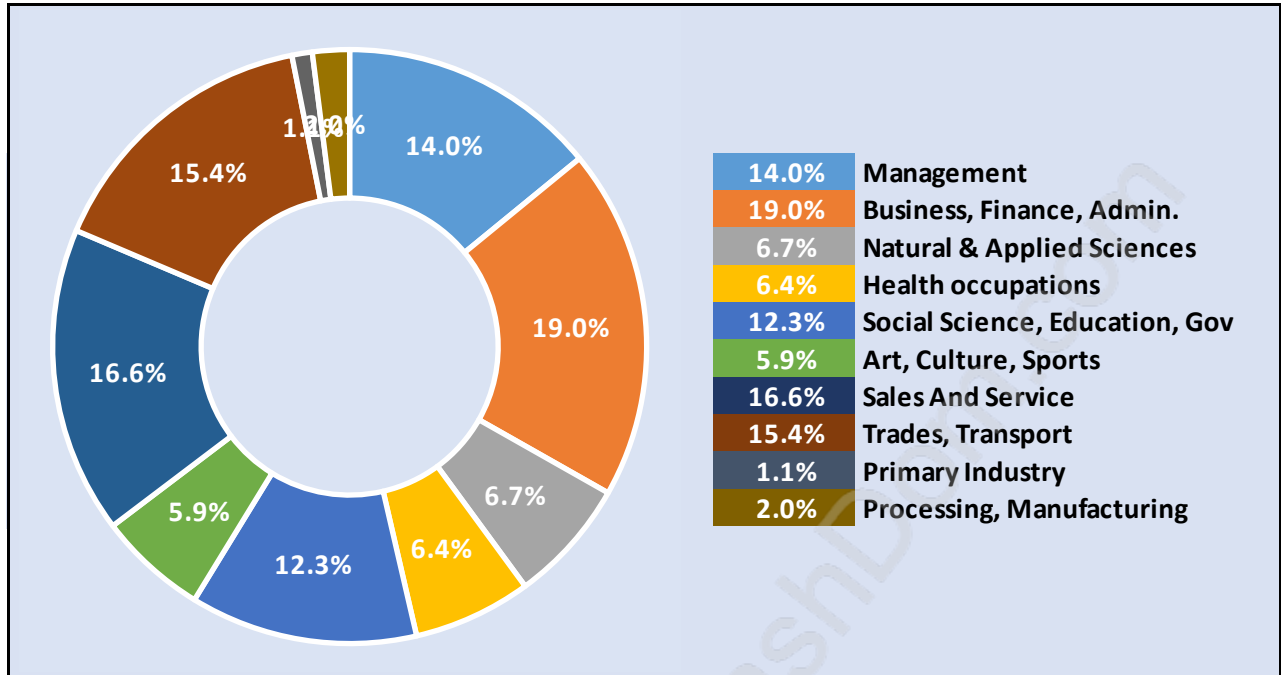

Households by Household Size in Clayton

Total Number of Households - 5,984

Dwellings in Clayton

Population Age 15+ in Clayton

Labour Force by Occupation in Clayton

Labour Force Participation in Clayton

Travel To Work in (from) Clayton