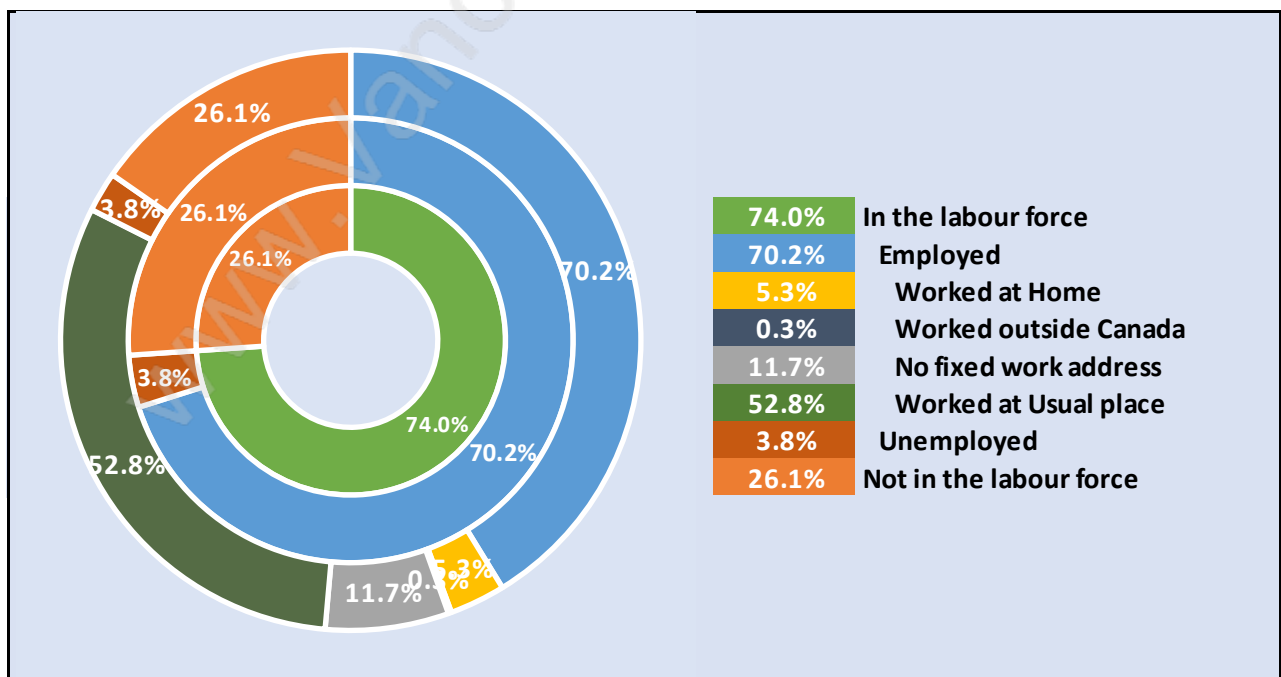

Households by Household Size in Clayton

Total Number of Households - 5,984

Dwellings in Clayton

Population Age 15+ in Clayton

Labour Force by Occupation in Clayton

Labour Force Participation in Clayton

Travel To Work in (from) Clayton