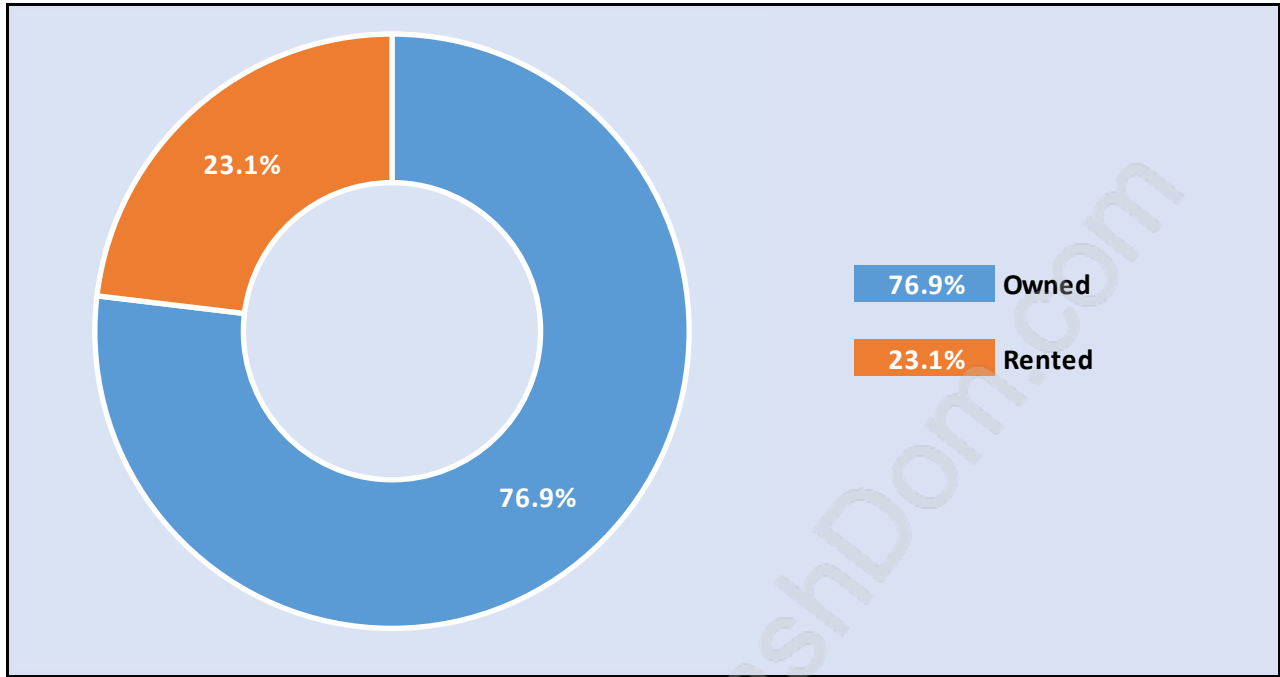

Dwellings in Clayton