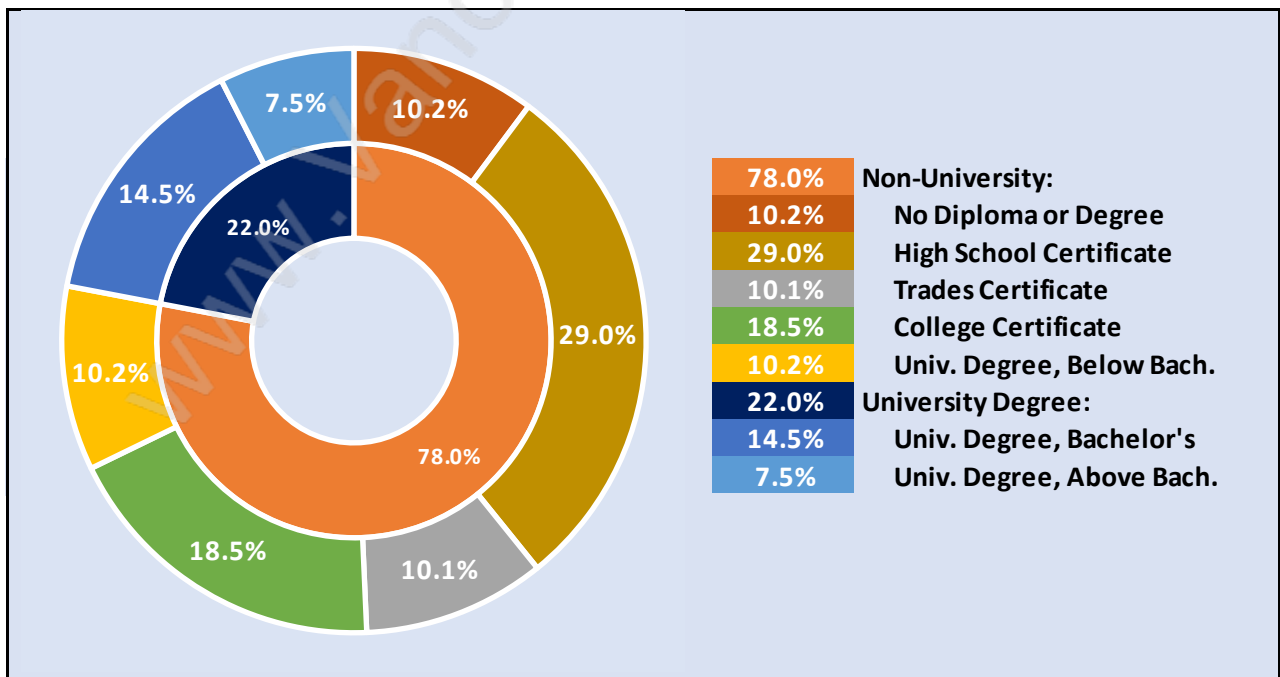

Households by Household Size in Clayton

Total Number of Households - 5,984

Dwellings in Clayton

Population Age 15+ in Clayton

Labour Force by Occupation in Clayton

Labour Force Participation in Clayton

Travel To Work in (from) Clayton