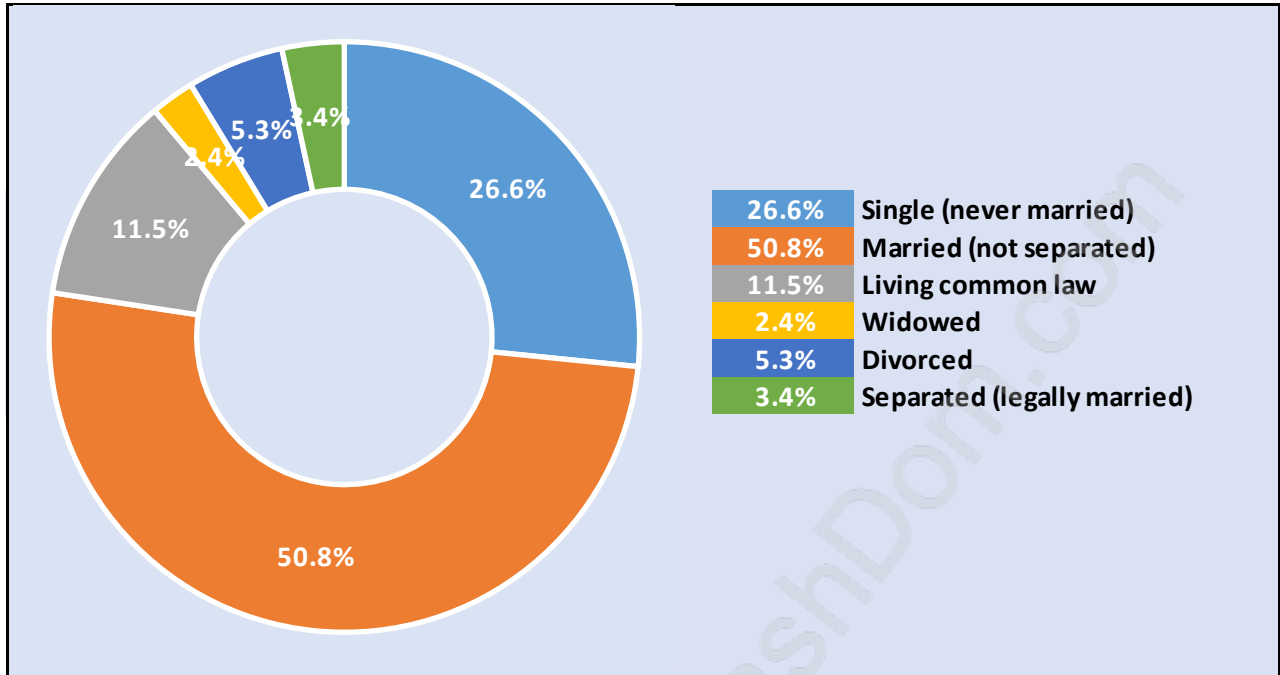

Clayton

Population Trends in Clayton

Population by Age in Clayton

Population Age 15+ by Income Status in Clayton

Total Population Age 15 - 13,315

Households by Income in Clayton

Total Number of Households - 5,984 / Average Household Income - \$115,767

Families in Clayton

Average Persons per Family - 3.1

Children at Home in Clayton

Total Number of Children at Home - 5,007

Family Structure in Clayton

Total Number of Families - 4,329 / Average Persons per Family - 3.1