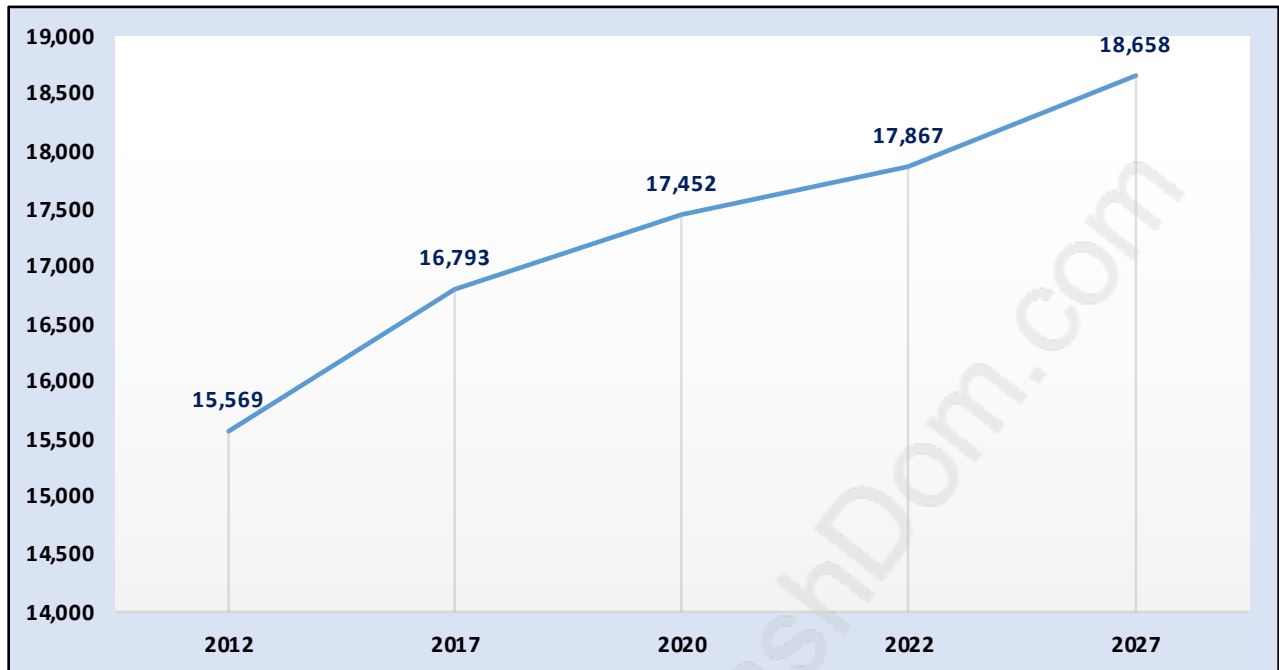

Clayton

Population Trends in Clayton

Population by Age in Clayton

Population Age 15+ by Income Status in Clayton

Total Population Age 15 - 13,315

Households by Income in Clayton

Total Number of Households - 5,984 / Average Household Income - \$115,767

Families in Clayton

Average Persons per Family - 3.1

Children at Home in Clayton

Total Number of Children at Home - 5,007

Family Structure in Clayton

Total Number of Families - 4,329 / Average Persons per Family - 3.1