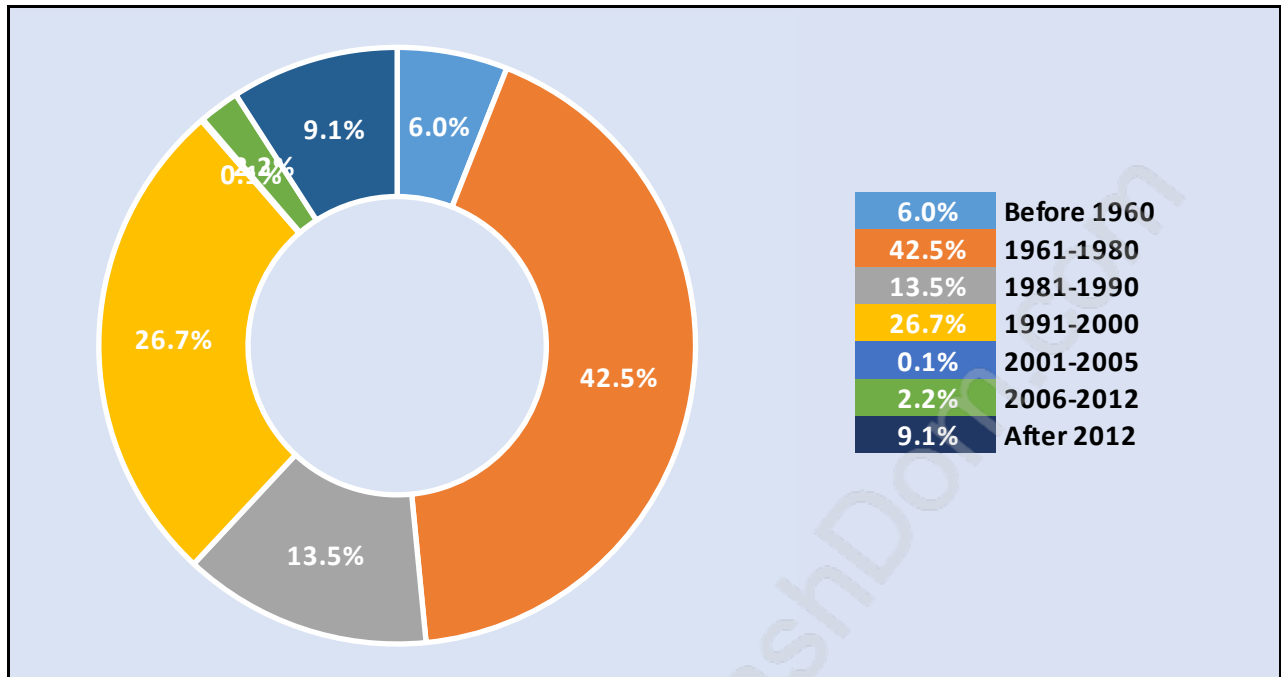

Cliff Drive

Population Trends in Cliff Drive

Population by Age in Cliff Drive

Population Age 15+ by Income Status in Cliff Drive

Total Population Age 15 - 3,659

Households by Income in Cliff Drive

Total Number of Households - 1,838 / Average Household Income - \$103,421

Travel To Work in (from) Cliff Drive

Occupied Dwellings by Structure Type in Cliff Drive

Dominant Bulding Type - Houses

Private Dwellings by Period of Construction in Cliff Drive

Dominant Period of Construction - 1961-1980