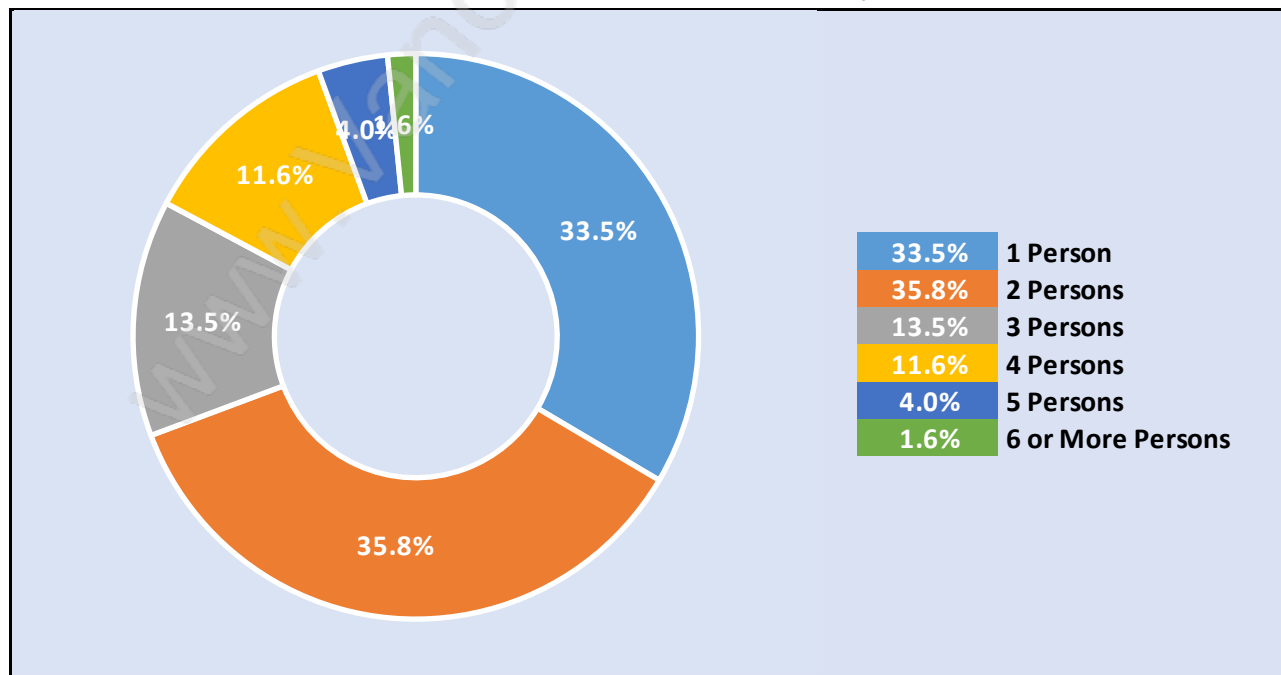

Cliff Drive

Population Trends in Cliff Drive

Population by Age in Cliff Drive

Population Age 15+ by Income Status in Cliff Drive

Total Population Age 15 - 3,659

Households by Income in Cliff Drive

Total Number of Households - 1,838 / Average Household Income - \$103,421

Families in Cliff Drive

Average Persons per Family - 2.6

Children at Home in Cliff Drive

Total Number of Children at Home - 912

Family Structure in Cliff Drive

Total Number of Families - 1,148 / Average Persons per Family - 2.6

Households by Household Size in Cliff Drive

Total Number of Households - 1,838

Dwellings in Cliff Drive

Population Age 15+ in Cliff Drive

Labour Force by Occupation in Cliff Drive

Labour Force Participation in Cliff Drive