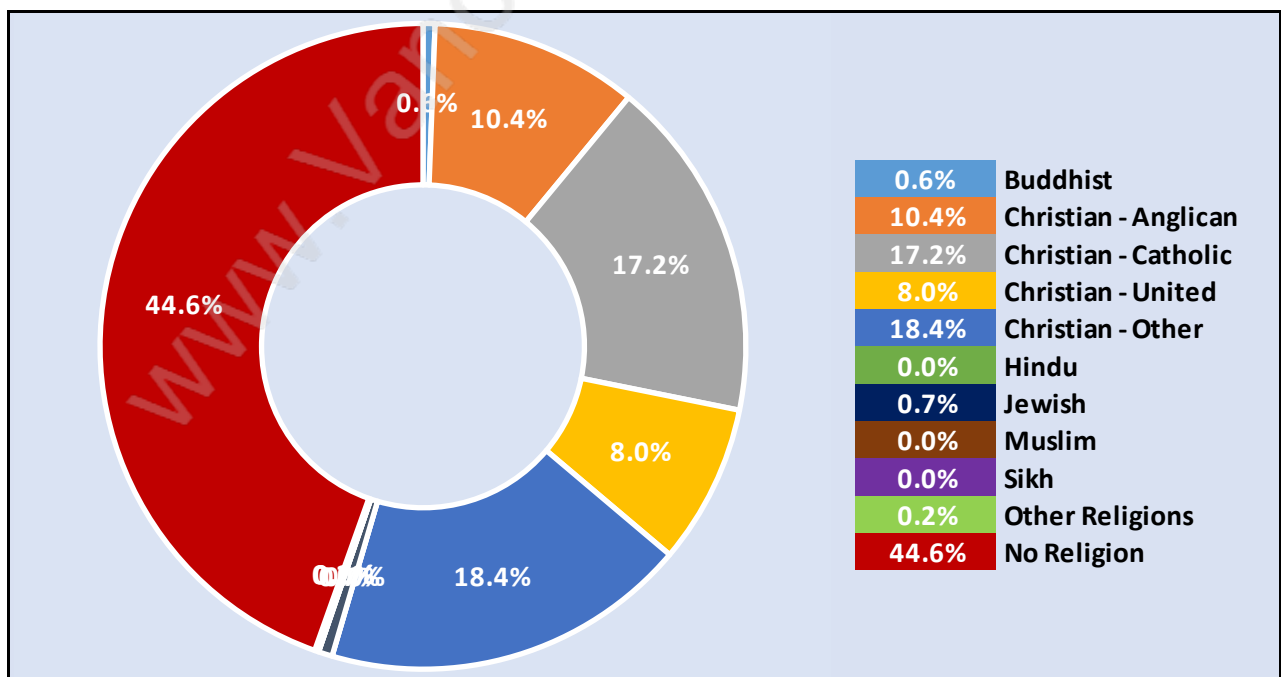

Population by Religion in Cliff Drive