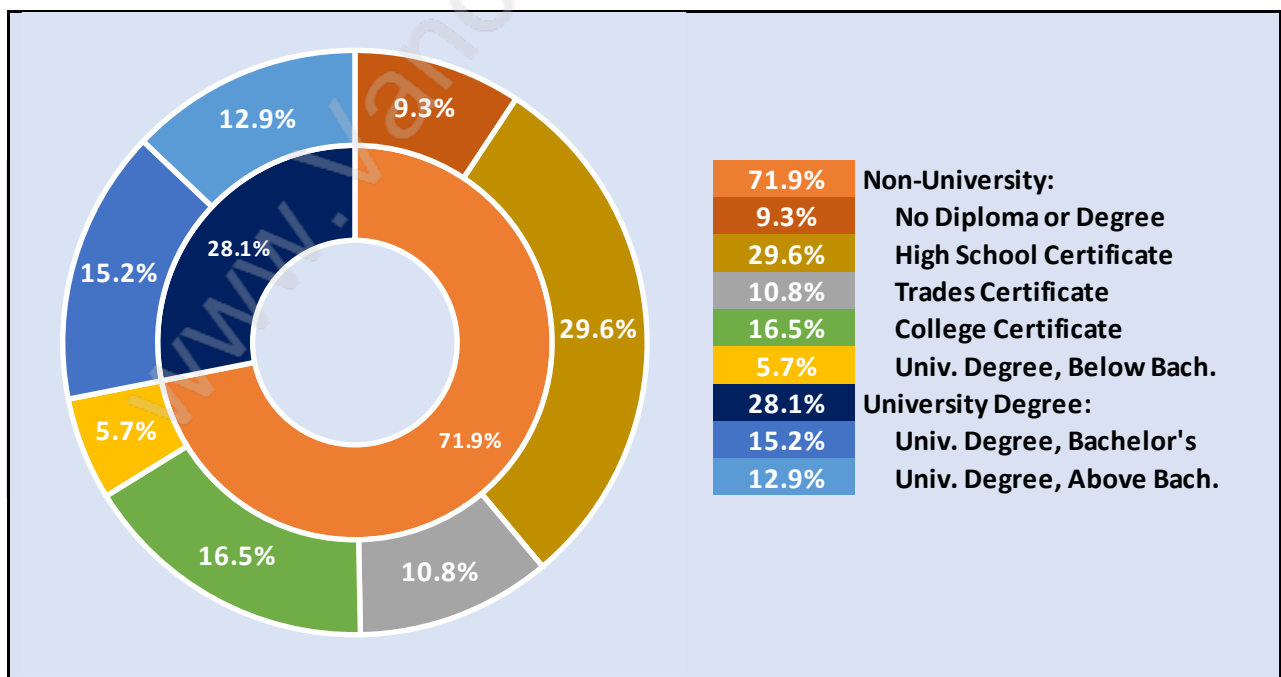

Households by Household Size in Cliff Drive

Total Number of Households - 1,838

Dwellings in Cliff Drive

Population Age 15+ in Cliff Drive

Labour Force by Occupation in Cliff Drive

Labour Force Participation in Cliff Drive