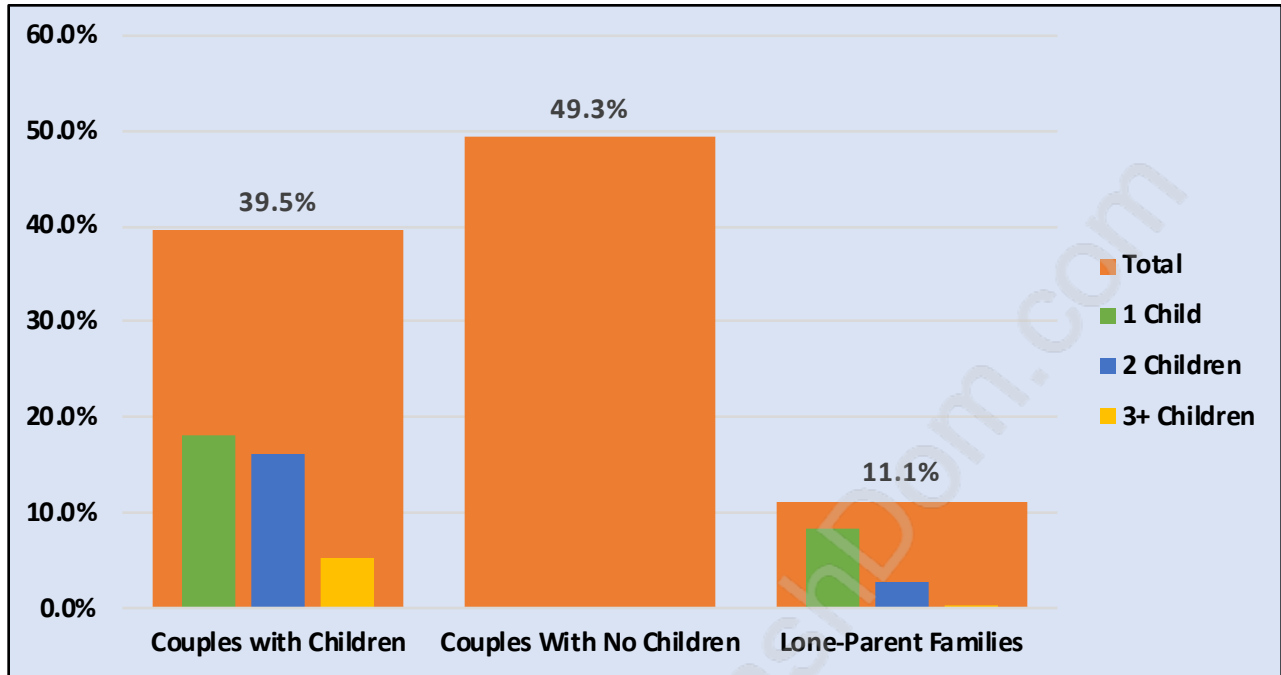

Cliff Drive

Population Trends in Cliff Drive

Population by Age in Cliff Drive

Population Age 15+ by Income Status in Cliff Drive

Total Population Age 15 - 3,659

Households by Income in Cliff Drive

Total Number of Households - 1,838 / Average Household Income - \$103,421

Families in Cliff Drive

Average Persons per Family - 2.6

Children at Home in Cliff Drive

Total Number of Children at Home - 912

Family Structure in Cliff Drive

Total Number of Families - 1,148 / Average Persons per Family - 2.6

Households by Household Size in Cliff Drive

Total Number of Households - 1,838

Dwellings in Cliff Drive

Population Age 15+ in Cliff Drive

Labour Force by Occupation in Cliff Drive

Labour Force Participation in Cliff Drive