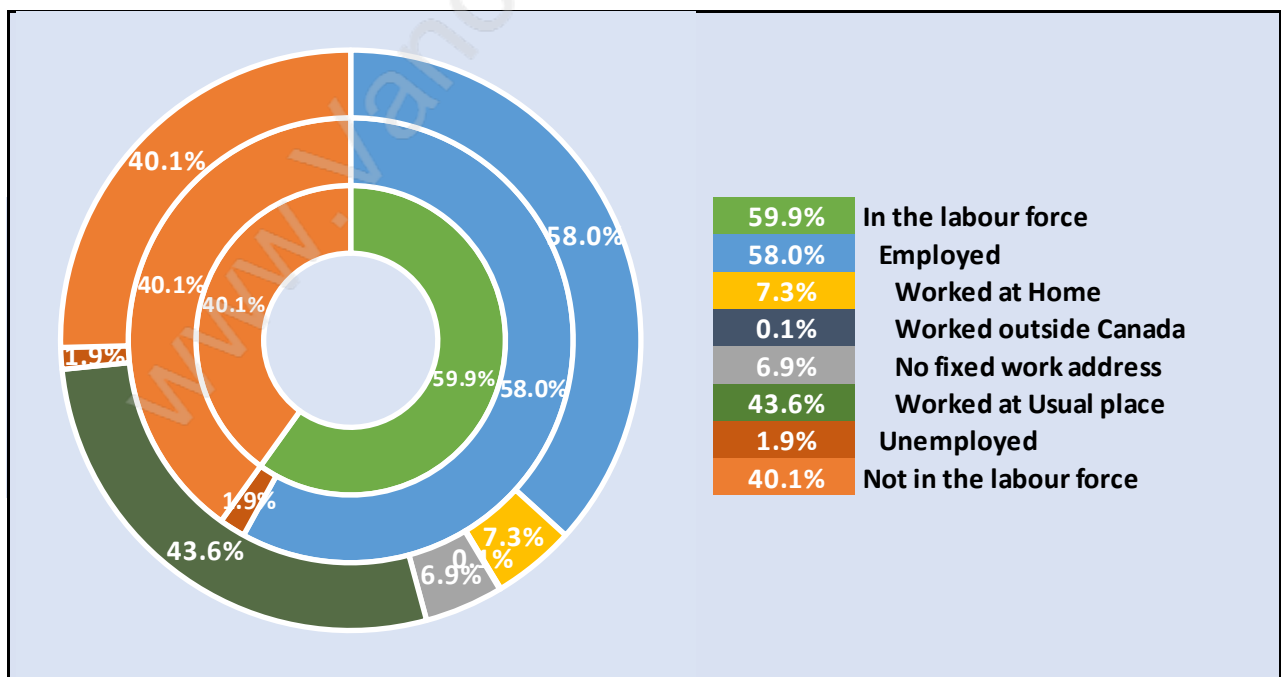

Households by Household Size in Cliff Drive

Total Number of Households - 1,838

Dwellings in Cliff Drive

Population Age 15+ in Cliff Drive

Labour Force by Occupation in Cliff Drive

Labour Force Participation in Cliff Drive