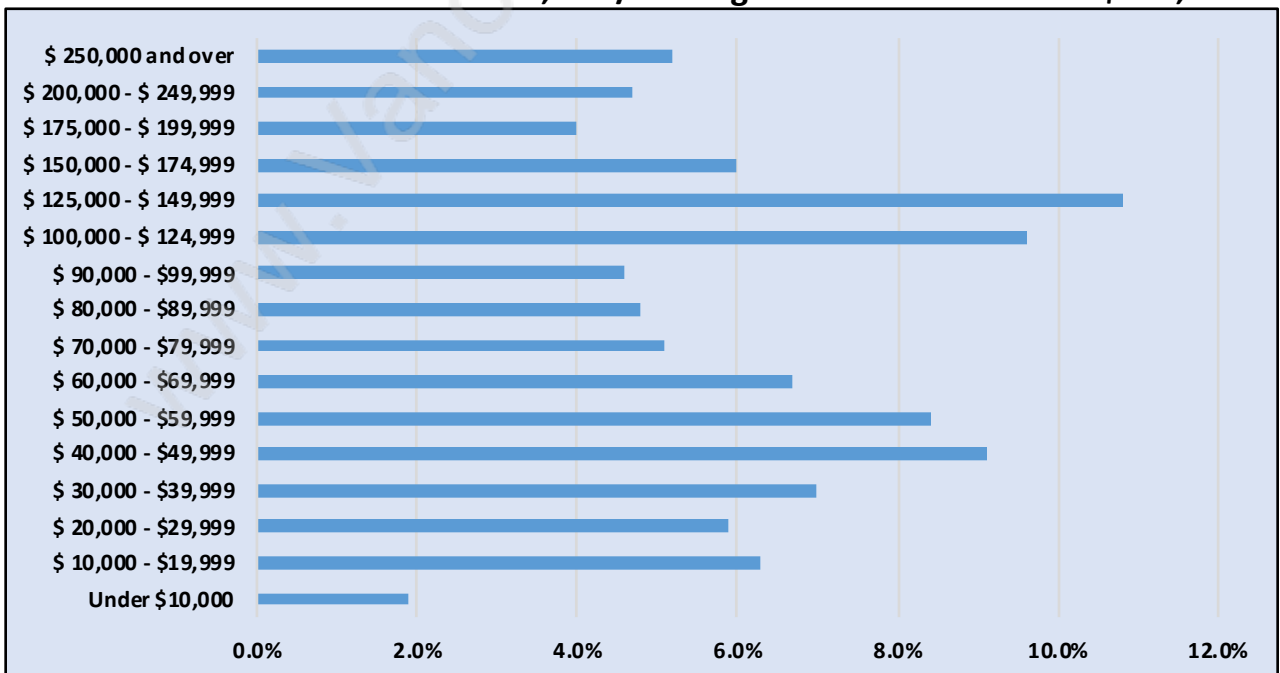

Cliff Drive

Population Trends in Cliff Drive

Population by Age in Cliff Drive

Population Age 15+ by Income Status in Cliff Drive

Total Population Age 15 - 3,659

Households by Income in Cliff Drive

Total Number of Households - 1,838 / Average Household Income - \$103,421

Families in Cliff Drive

Average Persons per Family - 2.6

Children at Home in Cliff Drive

Total Number of Children at Home - 912

Family Structure in Cliff Drive

Total Number of Families - 1,148 / Average Persons per Family - 2.6