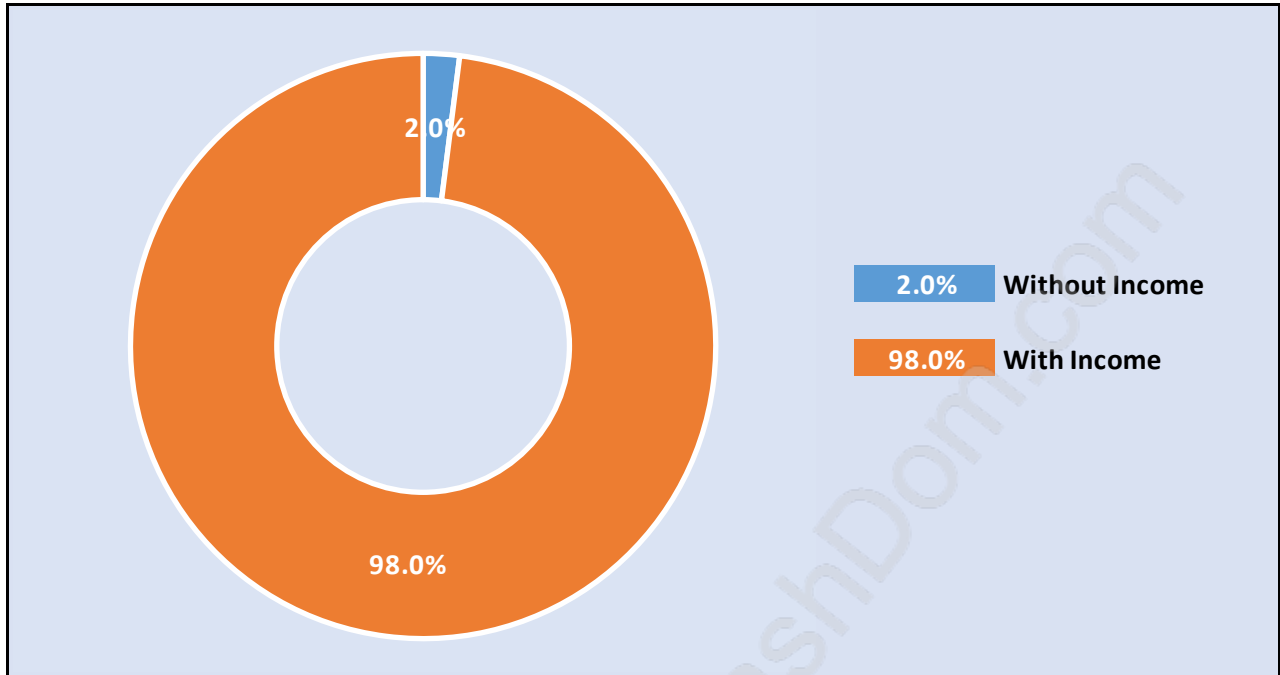

Cliff Drive

Population Trends in Cliff Drive

Population by Age in Cliff Drive

Population Age 15+ by Income Status in Cliff Drive

Total Population Age 15 - 3,659

Households by Income in Cliff Drive

Total Number of Households - 1,838 / Average Household Income - \$103,421

Families in Cliff Drive

Average Persons per Family - 2.6

Children at Home in Cliff Drive

Total Number of Children at Home - 912

Family Structure in Cliff Drive

Total Number of Families - 1,148 / Average Persons per Family - 2.6