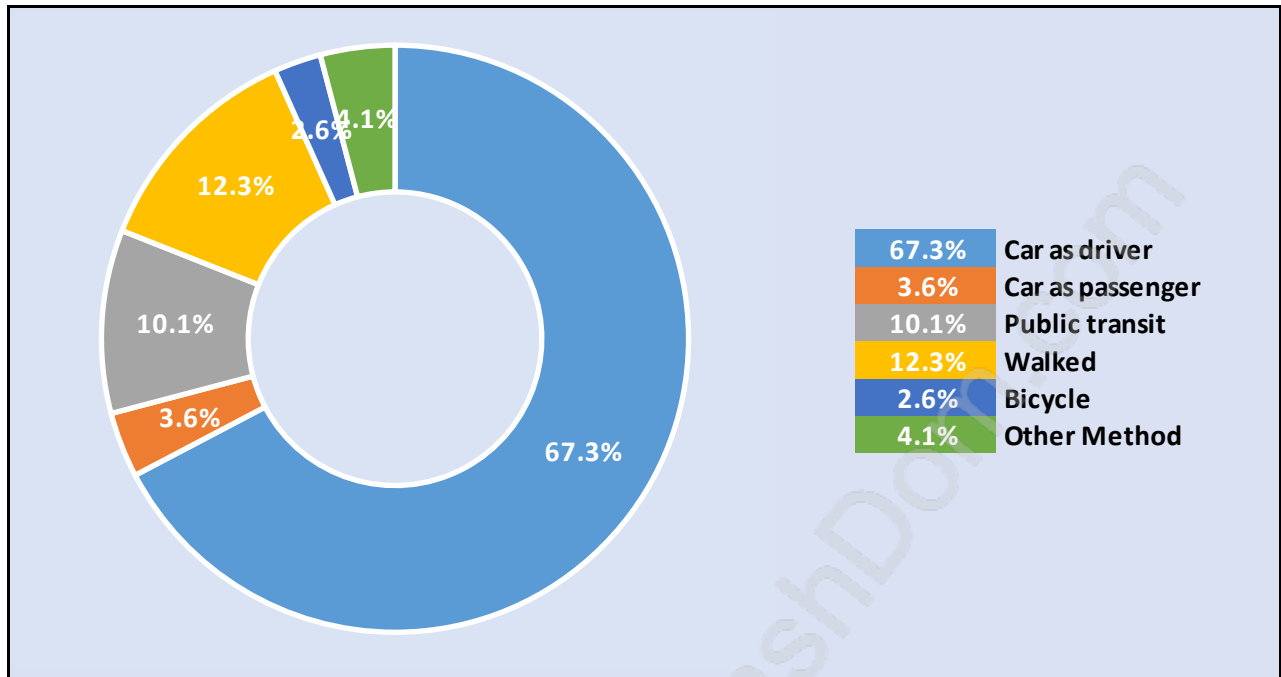

Travel To Work in (from) Cliff Drive