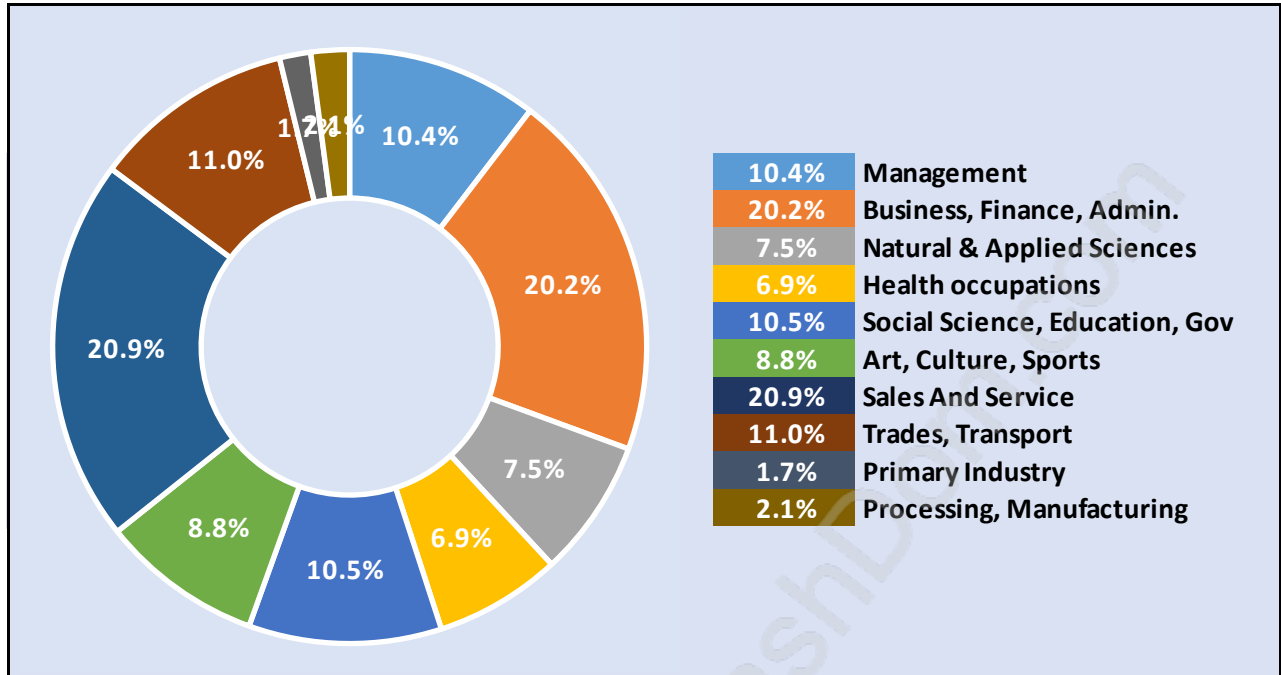

Households by Household Size in Cliff Drive

Total Number of Households - 1,838

Dwellings in Cliff Drive

Population Age 15+ in Cliff Drive

Labour Force by Occupation in Cliff Drive

Labour Force Participation in Cliff Drive