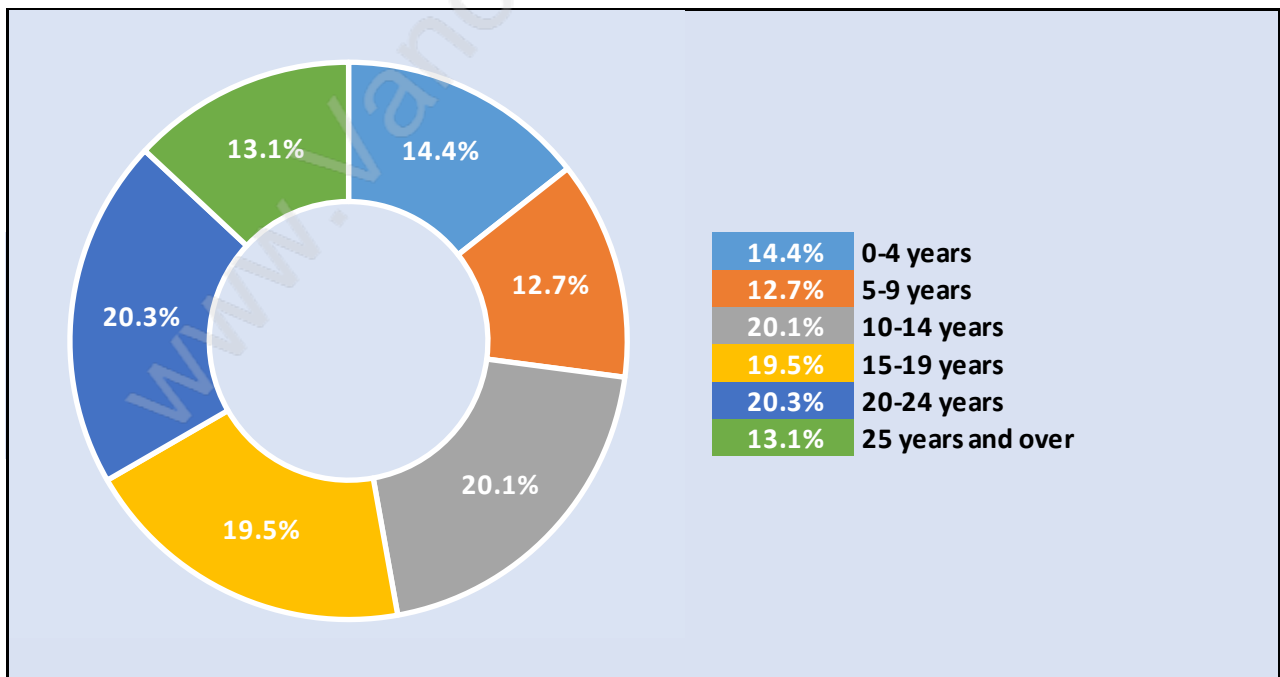

Cliff Drive

Population Trends in Cliff Drive

Population by Age in Cliff Drive

Population Age 15+ by Income Status in Cliff Drive

Total Population Age 15 - 3,659

Households by Income in Cliff Drive

Total Number of Households - 1,838 / Average Household Income - \$103,421

Families in Cliff Drive

Average Persons per Family - 2.6

Children at Home in Cliff Drive

Total Number of Children at Home - 912

Family Structure in Cliff Drive

Total Number of Families - 1,148 / Average Persons per Family - 2.6

Households by Household Size in Cliff Drive

Total Number of Households - 1,838

Dwellings in Cliff Drive

Population Age 15+ in Cliff Drive

Labour Force by Occupation in Cliff Drive

Labour Force Participation in Cliff Drive