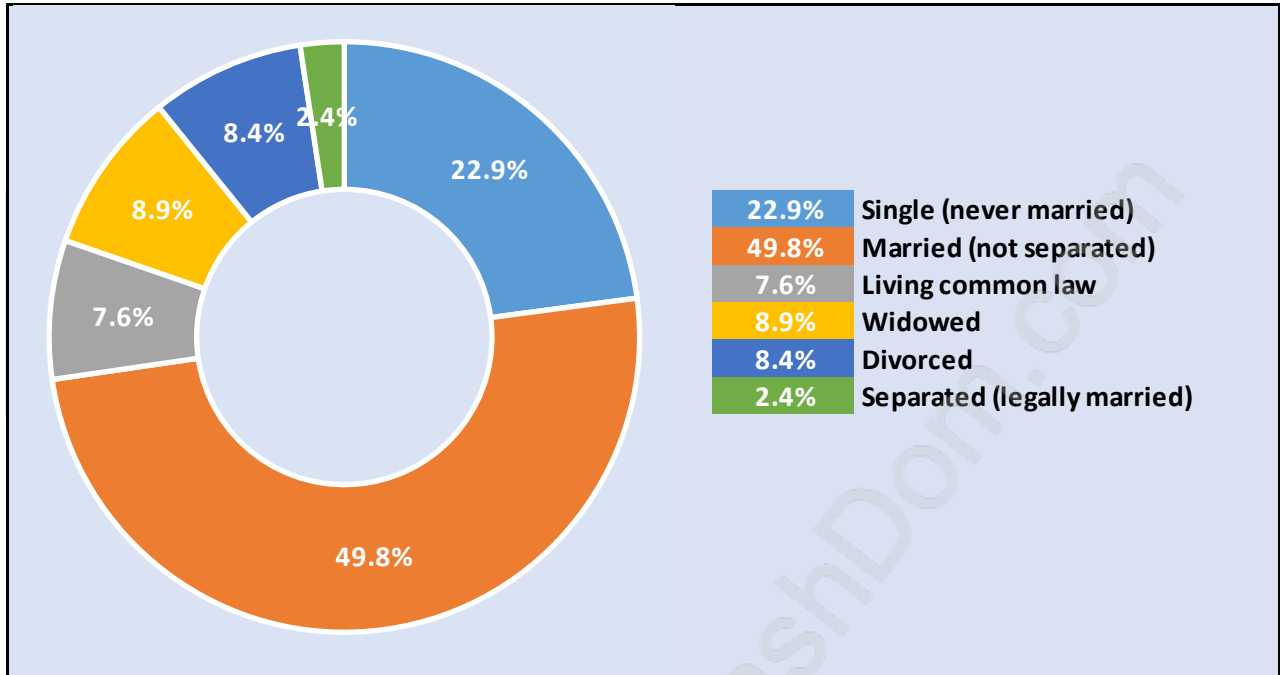

Cliff Drive

Population Trends in Cliff Drive

Population by Age in Cliff Drive

Population Age 15+ by Income Status in Cliff Drive

Total Population Age 15 - 3,659

Households by Income in Cliff Drive

Total Number of Households - 1,838 / Average Household Income - \$103,421

Families in Cliff Drive

Average Persons per Family - 2.6

Children at Home in Cliff Drive

Total Number of Children at Home - 912

Family Structure in Cliff Drive

Total Number of Families - 1,148 / Average Persons per Family - 2.6

Households by Household Size in Cliff Drive

Total Number of Households - 1,838

Dwellings in Cliff Drive

Population Age 15+ in Cliff Drive

Labour Force by Occupation in Cliff Drive

Labour Force Participation in Cliff Drive