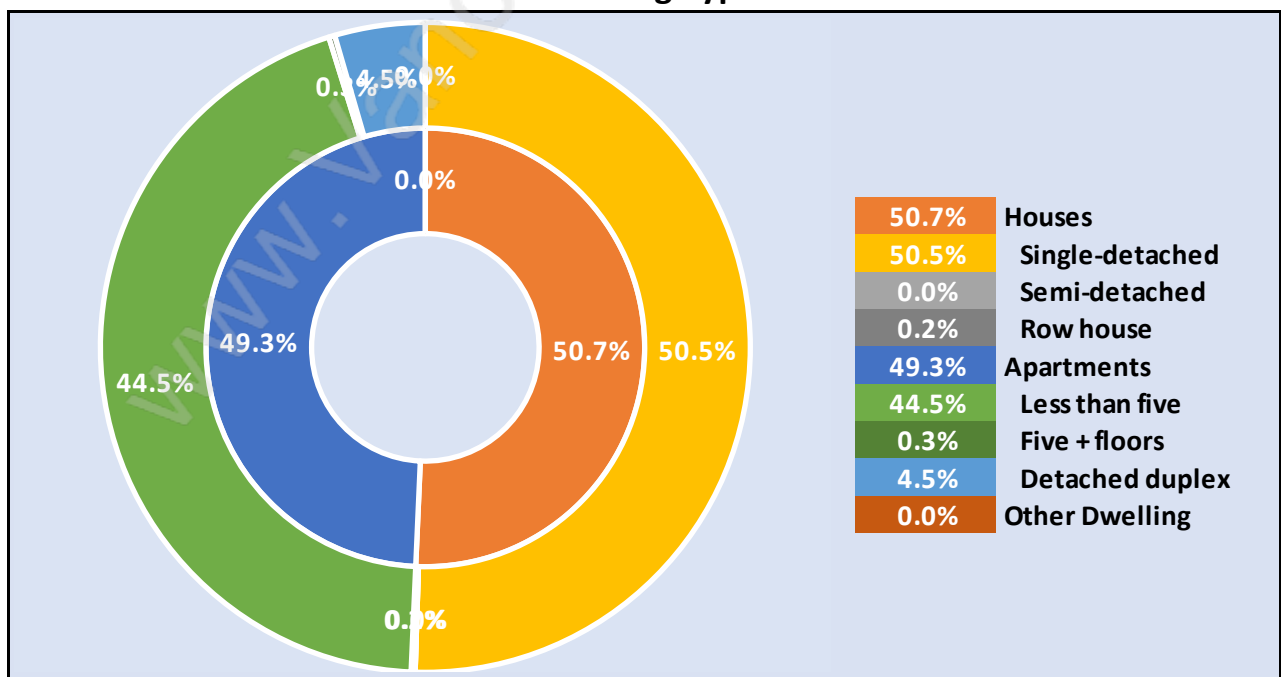

Cliff Drive

Population Trends in Cliff Drive

Population by Age in Cliff Drive

Population Age 15+ by Income Status in Cliff Drive

Total Population Age 15 - 3,659

Households by Income in Cliff Drive

Total Number of Households - 1,838 / Average Household Income - \$103,421

Families in Cliff Drive

Average Persons per Family - 2.6

Children at Home in Cliff Drive

Total Number of Children at Home - 912

Family Structure in Cliff Drive

Total Number of Families - 1,148 / Average Persons per Family - 2.6

Households by Household Size in Cliff Drive

Total Number of Households - 1,838

Dwellings in Cliff Drive

Population Age 15+ in Cliff Drive

Labour Force by Occupation in Cliff Drive

Labour Force Participation in Cliff Drive

Travel To Work in (from) Cliff Drive

Occupied Dwellings by Structure Type in Cliff Drive

Dominant Bulding Type - Houses

Private Dwellings by Period of Construction in Cliff Drive

Dominant Period of Construction - 1961-1980