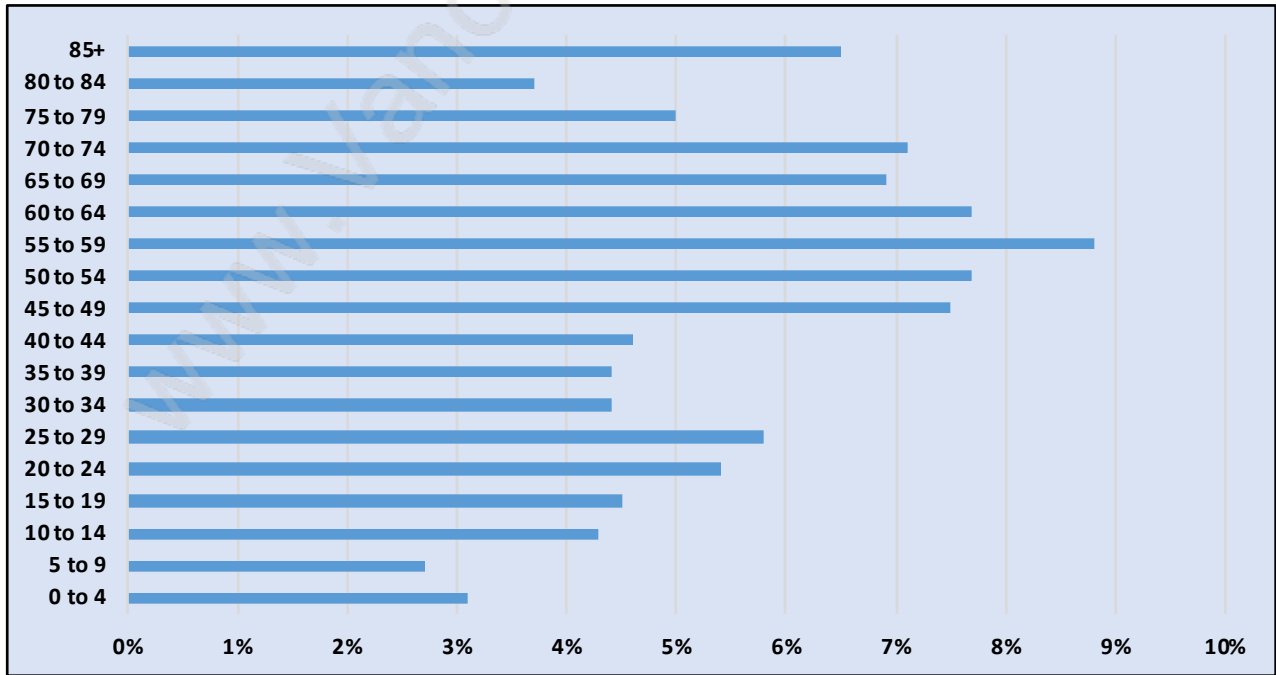

Cliff Drive

Population Trends in Cliff Drive

Population by Age in Cliff Drive

Population Age 15+ by Income Status in Cliff Drive

Total Population Age 15 - 3,659

Households by Income in Cliff Drive

Total Number of Households - 1,838 / Average Household Income - \$103,421

Families in Cliff Drive

Average Persons per Family - 2.6

Children at Home in Cliff Drive

Total Number of Children at Home - 912

Family Structure in Cliff Drive

Total Number of Families - 1,148 / Average Persons per Family - 2.6