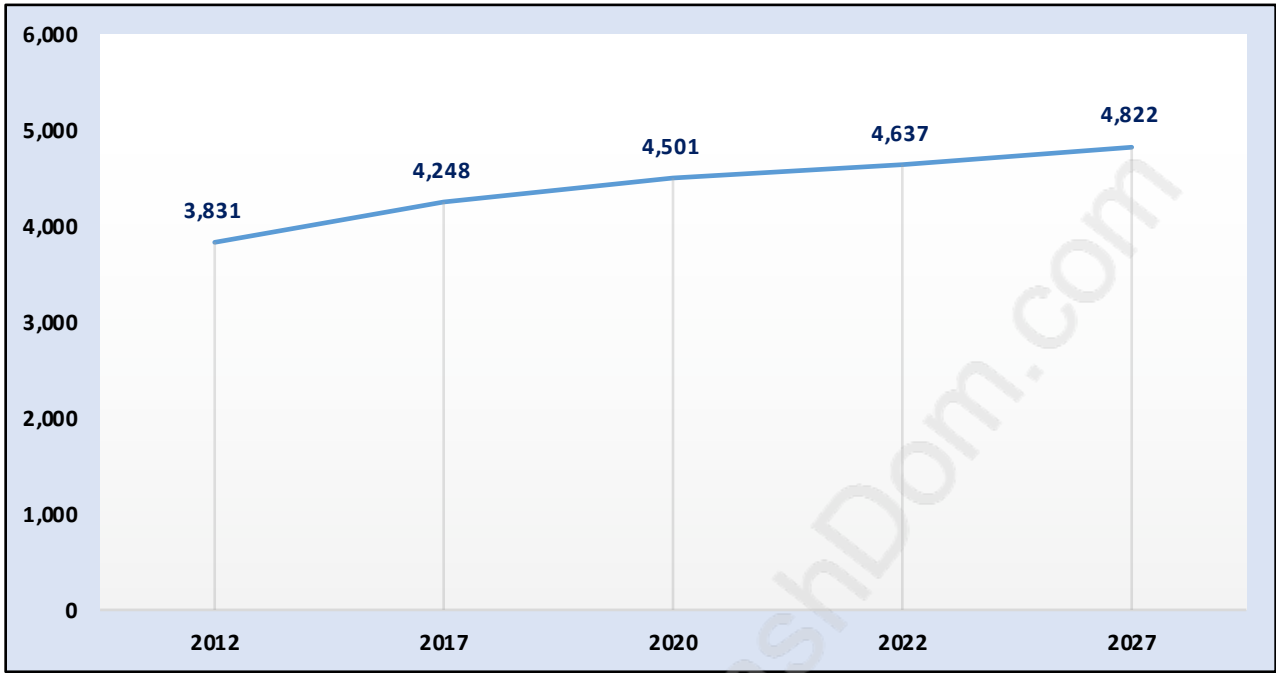

Cliff Drive

Population Trends in Cliff Drive

Population by Age in Cliff Drive

Population Age 15+ by Income Status in Cliff Drive

Total Population Age 15 - 3,659

Households by Income in Cliff Drive

Total Number of Households - 1,838 / Average Household Income - \$103,421

Families in Cliff Drive

Average Persons per Family - 2.6

Children at Home in Cliff Drive

Total Number of Children at Home - 912

Family Structure in Cliff Drive

Total Number of Families - 1,148 / Average Persons per Family - 2.6