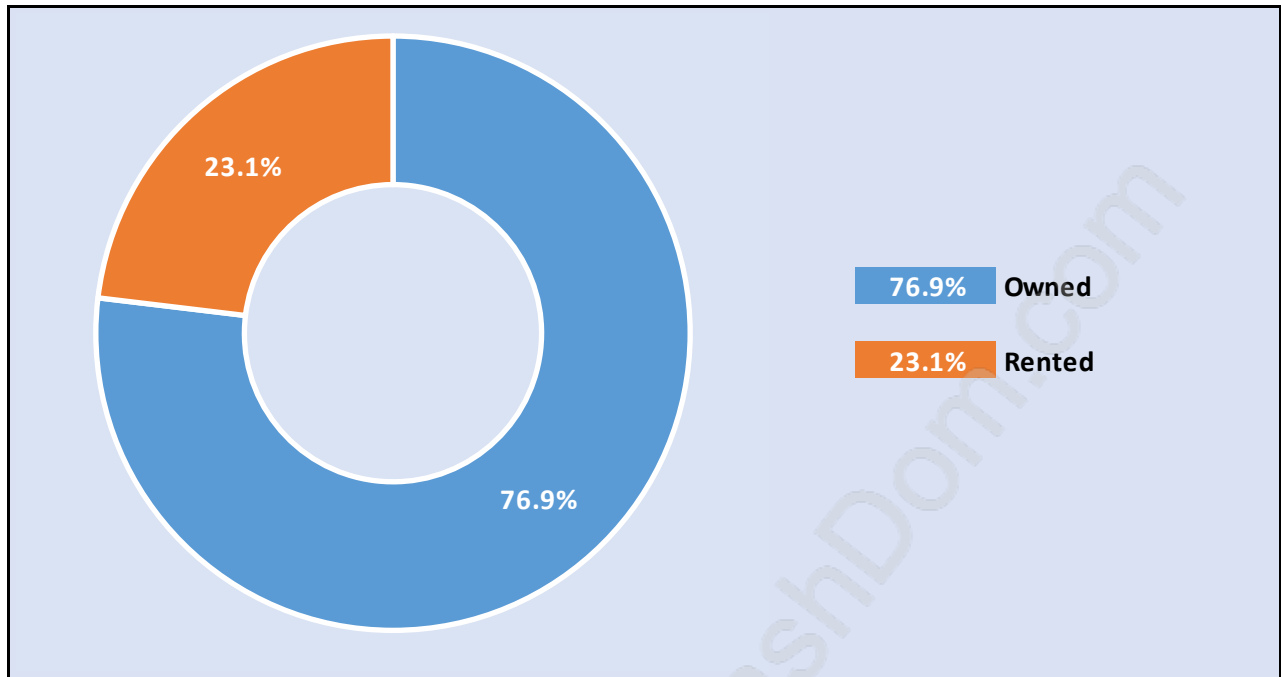

Cliff Drive

Population Trends in Cliff Drive

Population by Age in Cliff Drive

Population Age 15+ by Income Status in Cliff Drive

Total Population Age 15 - 3,659

Households by Income in Cliff Drive

Total Number of Households - 1,838 / Average Household Income - \$103,421

Families in Cliff Drive

Average Persons per Family - 2.6

Children at Home in Cliff Drive

Total Number of Children at Home - 912

Family Structure in Cliff Drive

Total Number of Families - 1,148 / Average Persons per Family - 2.6

Households by Household Size in Cliff Drive

Total Number of Households - 1,838

Dwellings in Cliff Drive

Population Age 15+ in Cliff Drive

Labour Force by Occupation in Cliff Drive

Labour Force Participation in Cliff Drive