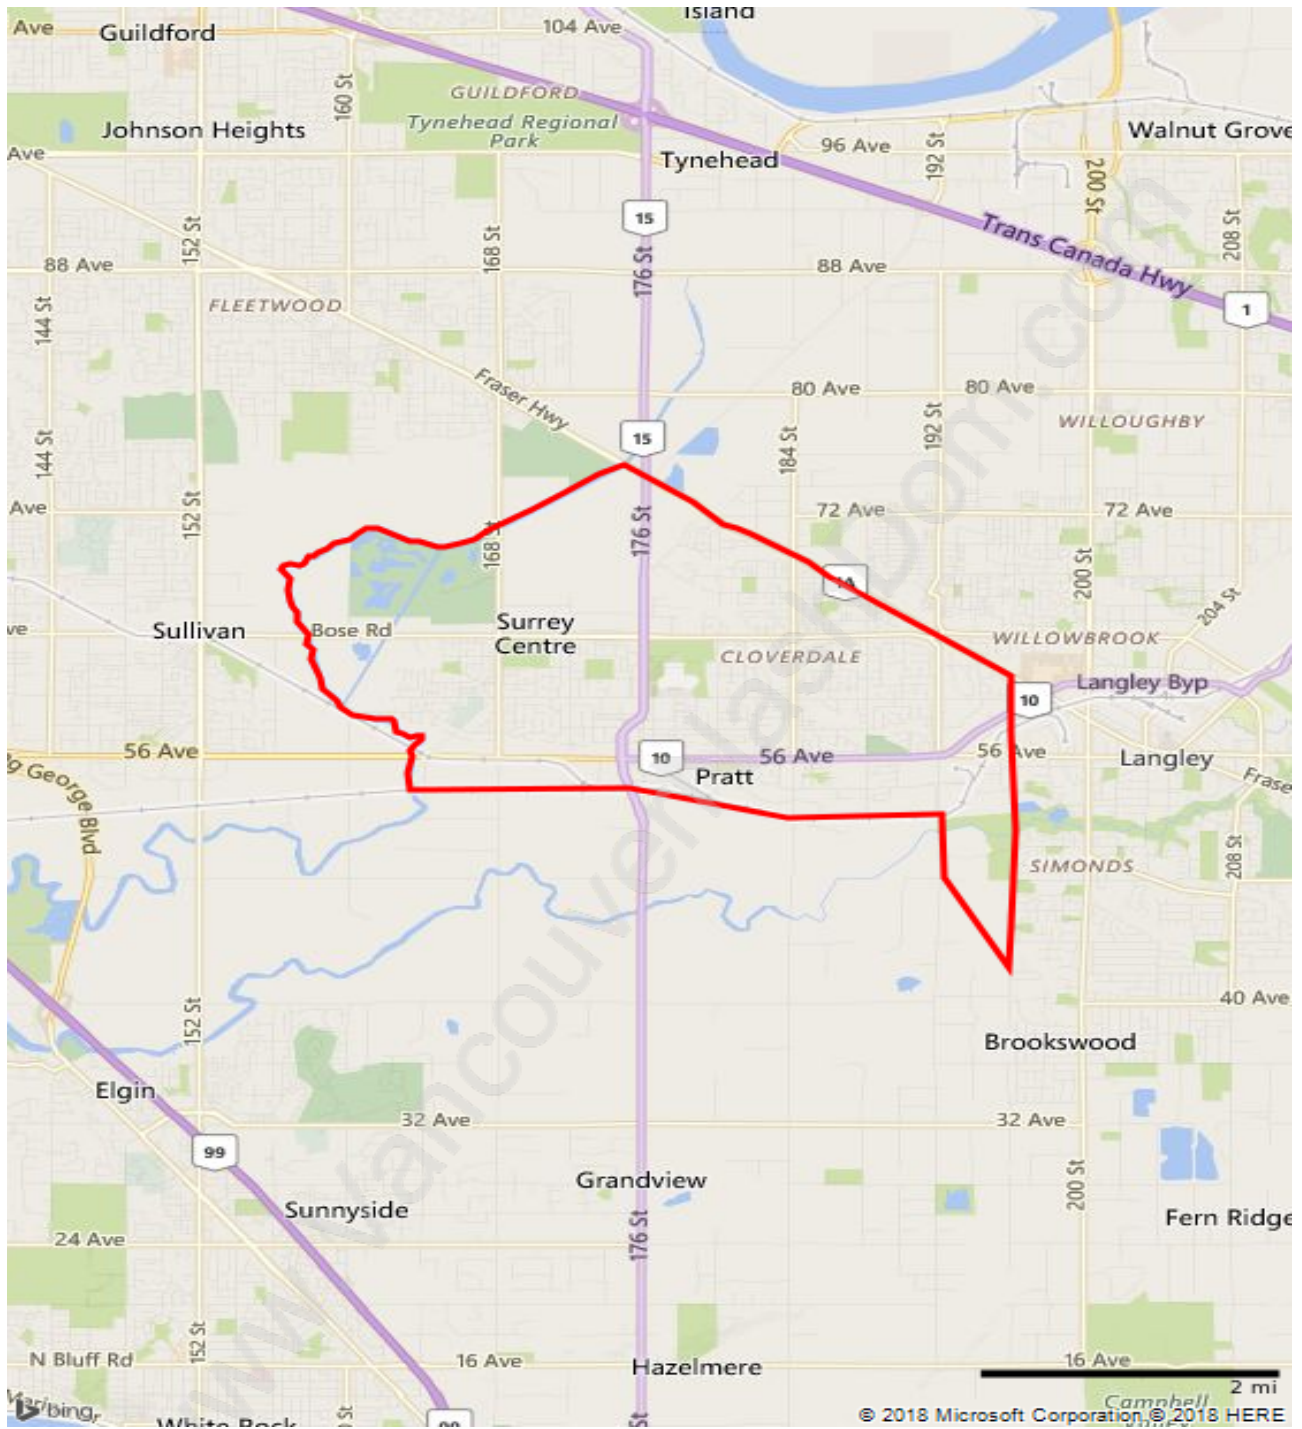

Cloverdale BC

Population Trends in Cloverdale BC

Population by Age in Cloverdale BC

Population Age 15+ by Income Status in Cloverdale BC

Total Population Age 15 - 34,404

Households by Income in Cloverdale BC