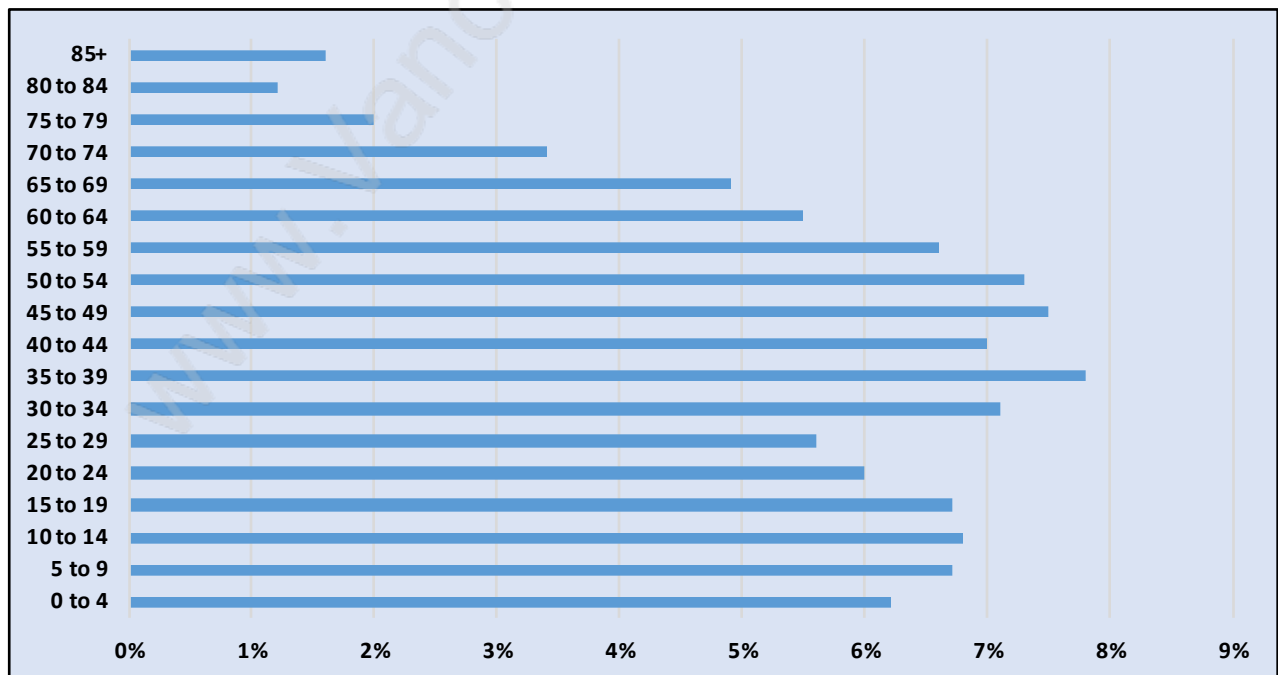

Cloverdale BC

Population Trends in Cloverdale BC

Population by Age in Cloverdale BC

Population Age 15+ by Income Status in Cloverdale BC

Total Population Age 15 - 34,404

Households by Income in Cloverdale BC