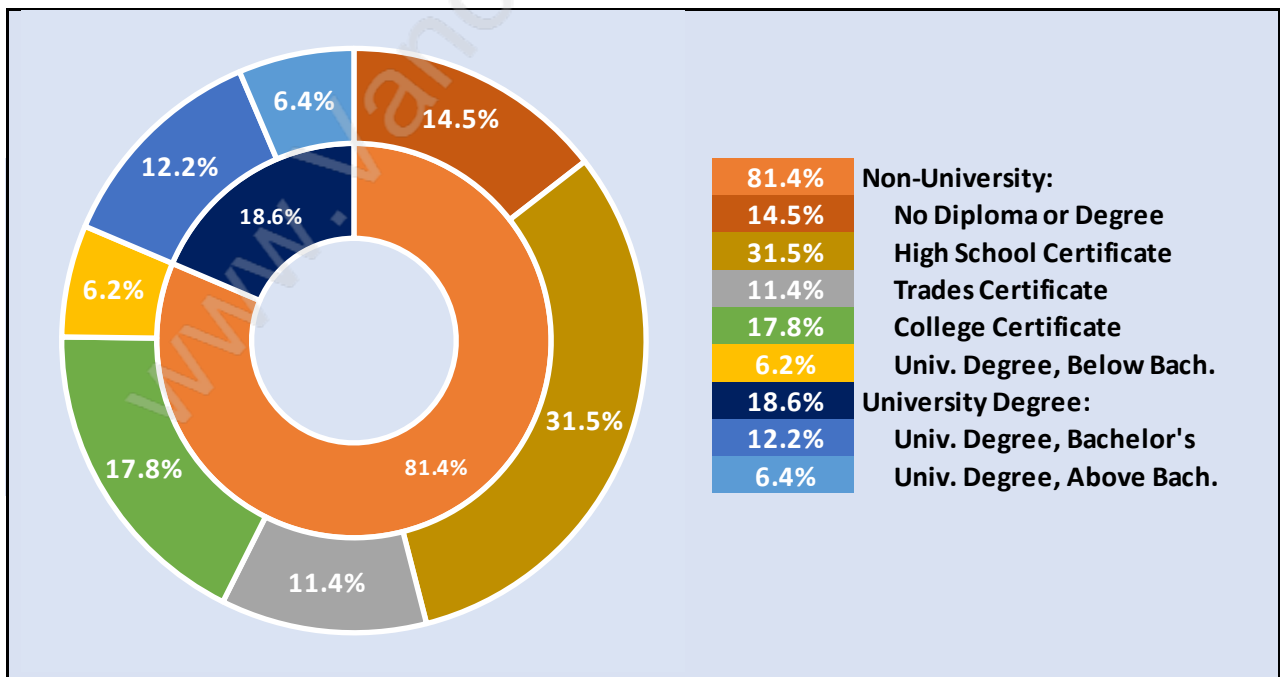

Population Age 15+ in Cloverdale BC

Labour Force by Occupation in Cloverdale BC

Labour Force Participation in Cloverdale BC

Travel To Work in (from) Cloverdale BC

Occupied Dwellings by Structure Type in Cloverdale BC