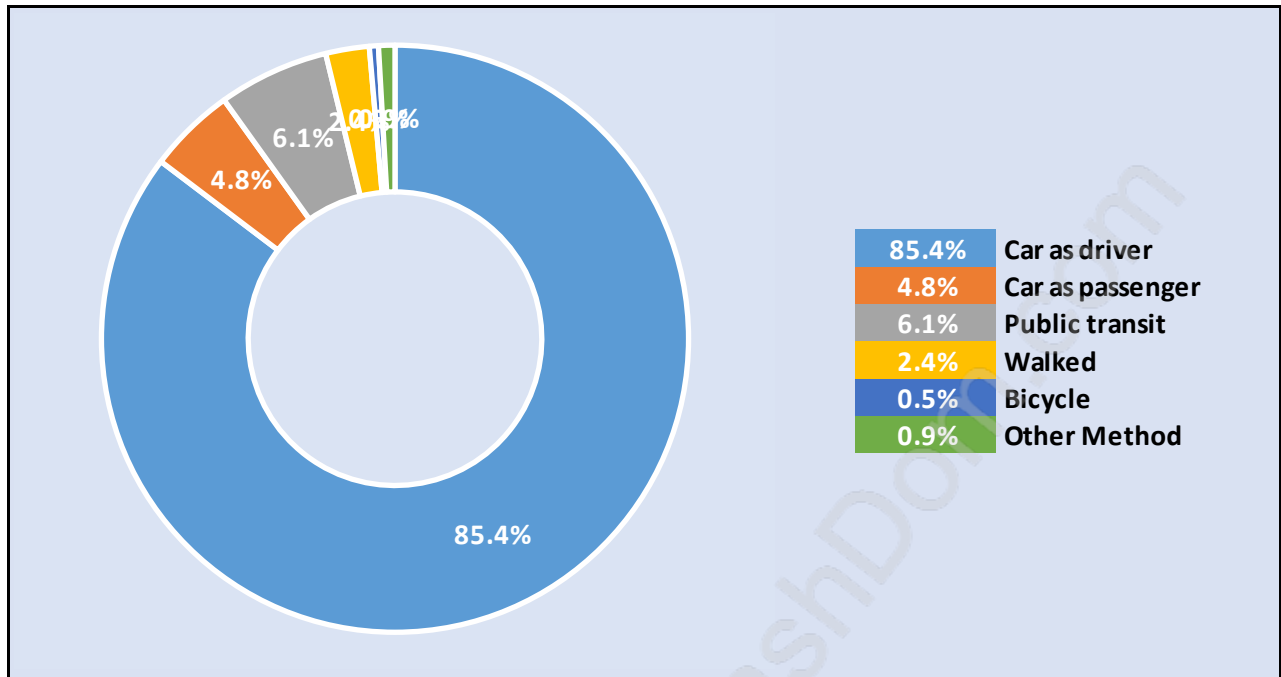

Population Age 15+ in Cloverdale BC

Labour Force by Occupation in Cloverdale BC

Labour Force Participation in Cloverdale BC

Travel To Work in (from) Cloverdale BC

Occupied Dwellings by Structure Type in Cloverdale BC

Dominant Bulding Type - Houses

Private Dwellings by Period of Construction in Cloverdale BC

Dominant Period of Construction - 1991-2000

Population by Religion in Cloverdale BC

Population by Home Languages in Cloverdale BC