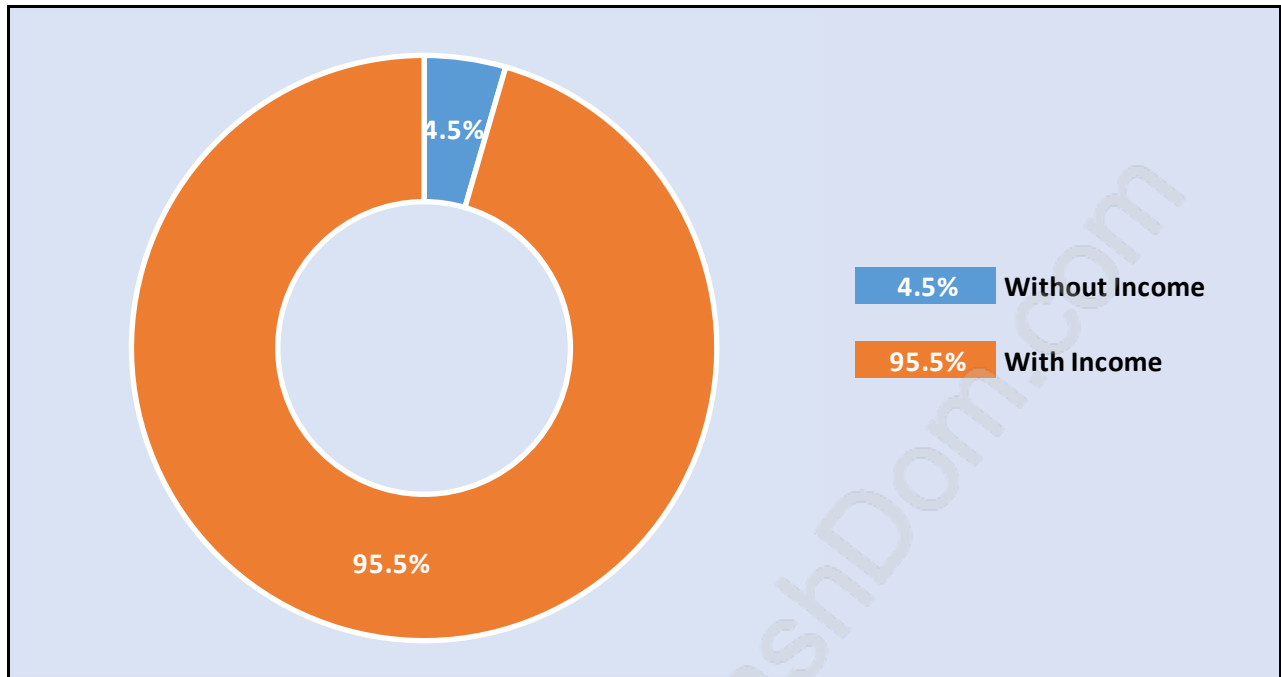

Cloverdale BC

Population Trends in Cloverdale BC

Population by Age in Cloverdale BC

Population Age 15+ by Income Status in Cloverdale BC

Total Population Age 15 - 34,404

Households by Income in Cloverdale BC