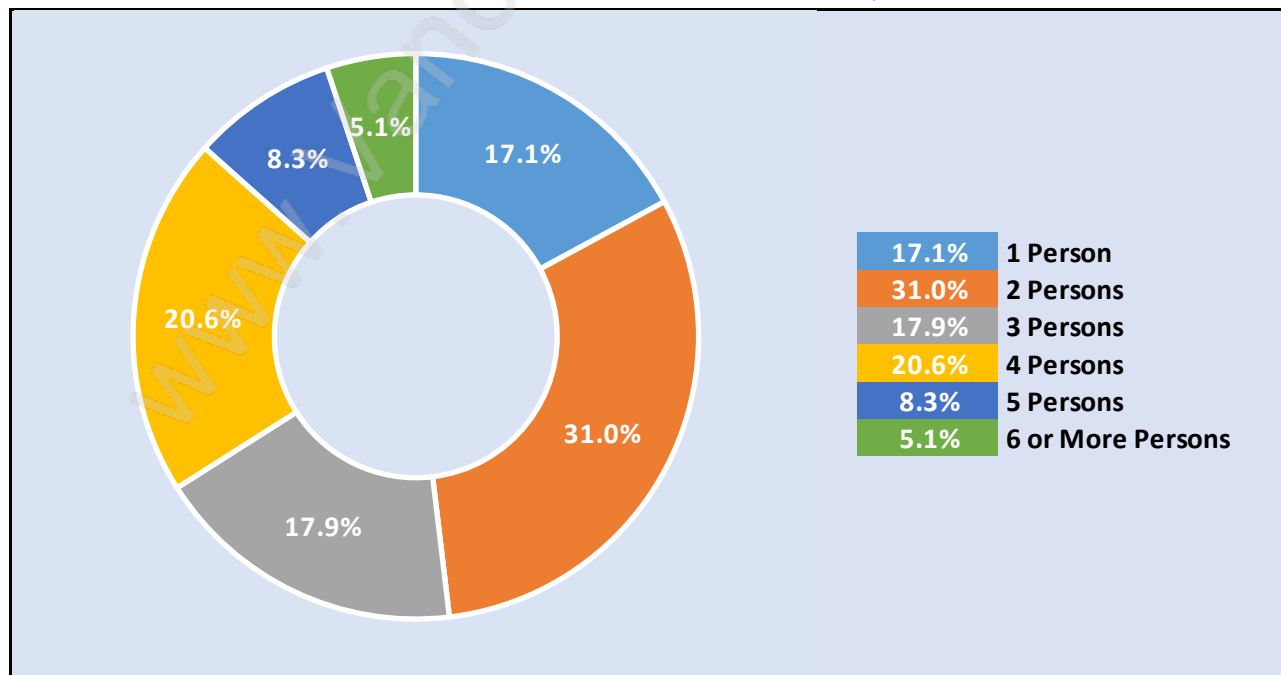

Households by Household Size in Cloverdale BC

Total Number of Households - 14,328