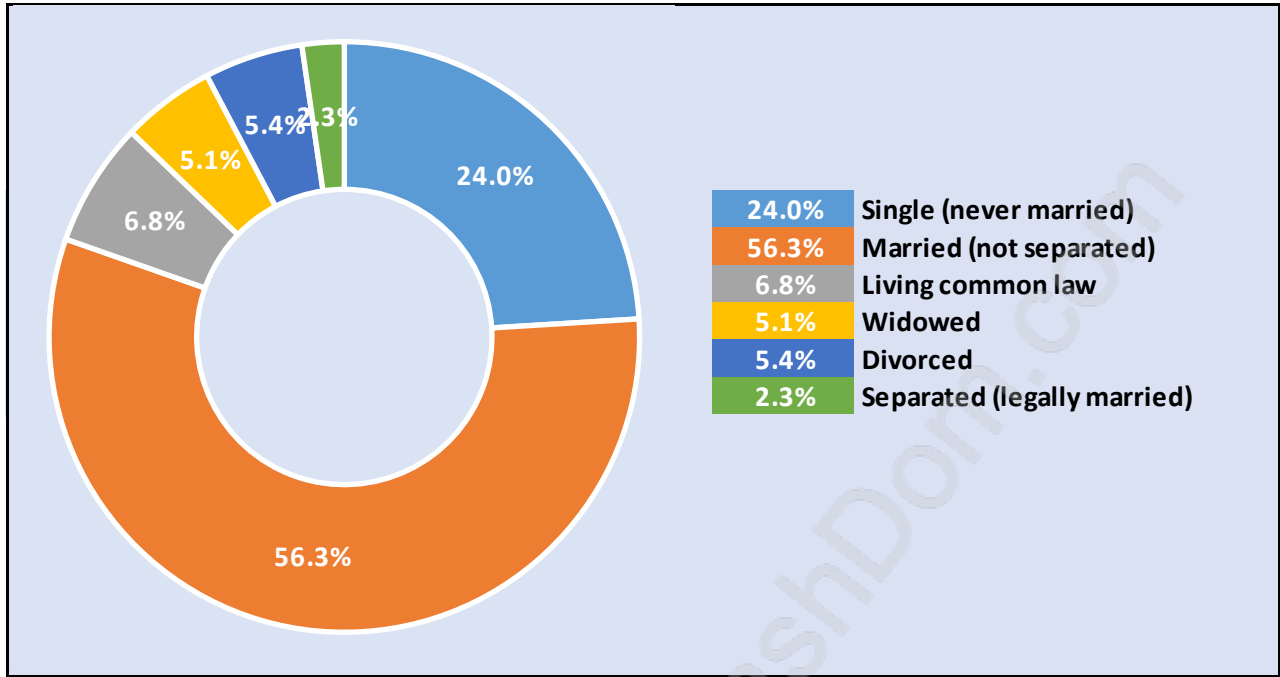

Cloverdale BC

Population Trends in Cloverdale BC

Population by Age in Cloverdale BC

Population Age 15+ by Income Status in Cloverdale BC

Total Population Age 15 - 34,404

Households by Income in Cloverdale BC

Total Number of Households - 14,328 / Average Household Income - \$121,138

Families in Cloverdale BC

Average Persons per Family - 3.2

Children at Home in Cloverdale BC

Total Number of Children at Home - 14,455