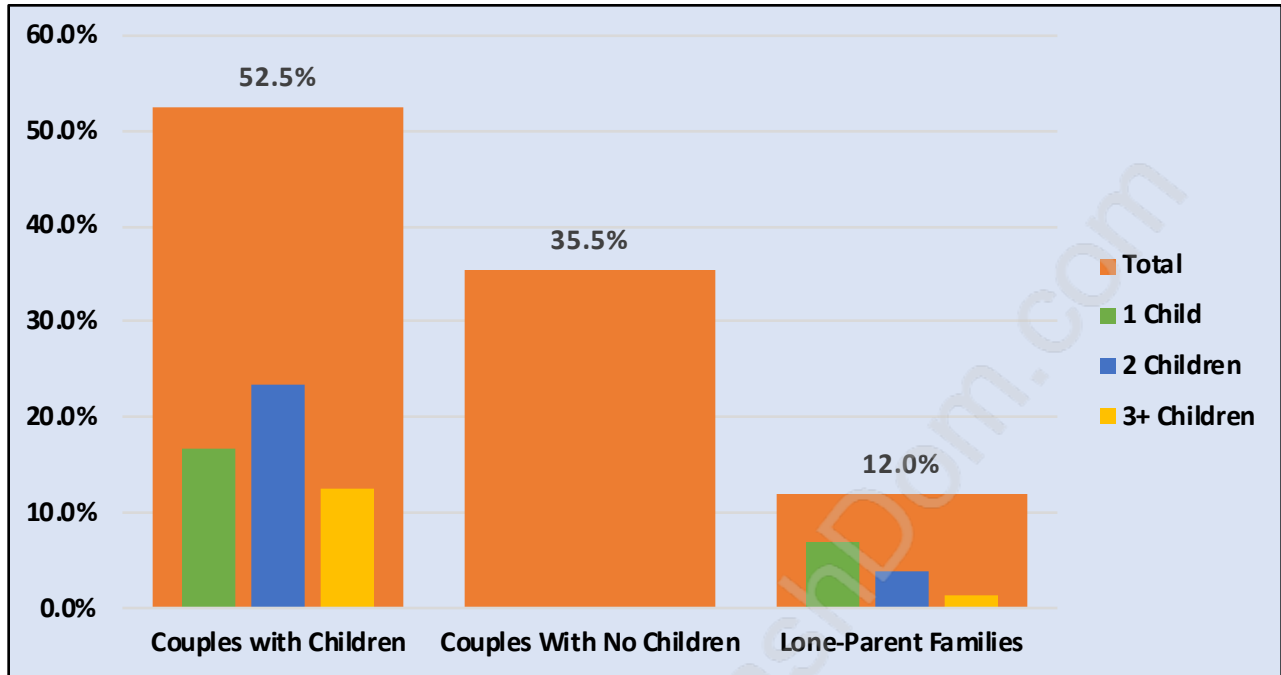

Family Structure in Cloverdale BC

Total Number of Families - 11,549 / Average Persons per Family - 3.2