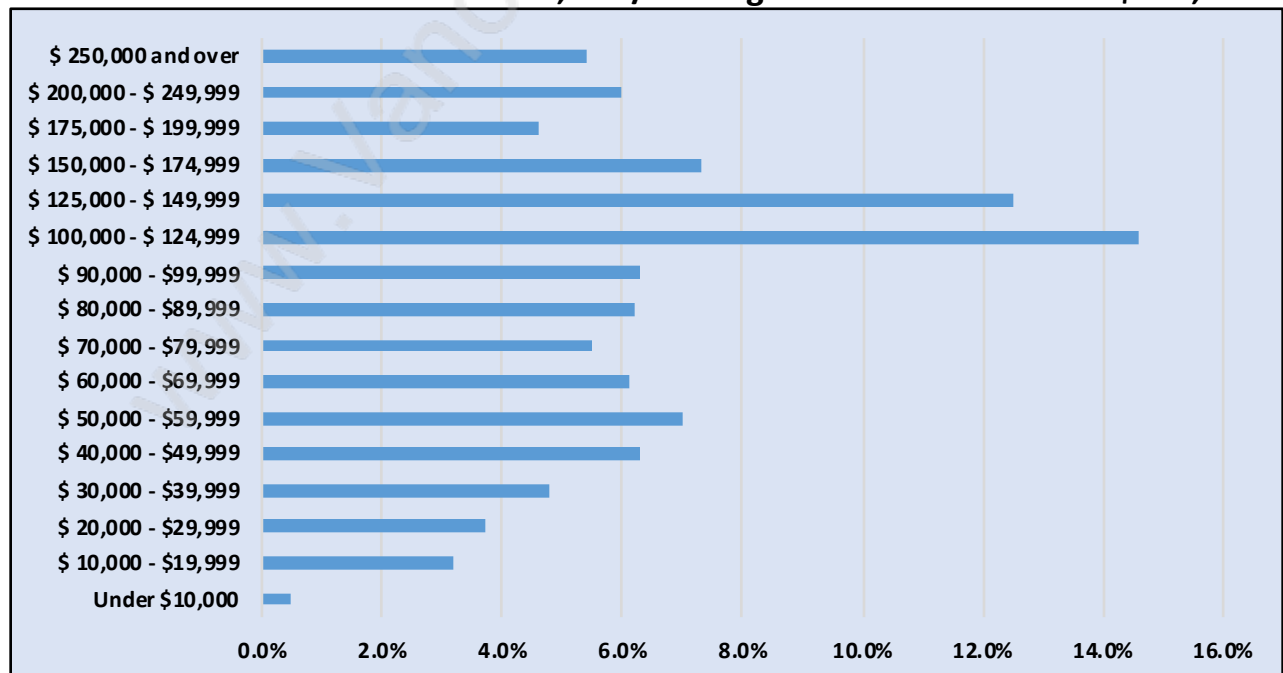

Cloverdale BC

Population Trends in Cloverdale BC

Population by Age in Cloverdale BC

Population Age 15+ by Income Status in Cloverdale BC

Total Population Age 15 - 34,404

Households by Income in Cloverdale BC

Total Number of Households - 14,328 / Average Household Income - \$121,138

Families in Cloverdale BC

Average Persons per Family - 3.2

Children at Home in Cloverdale BC

Total Number of Children at Home - 14,455