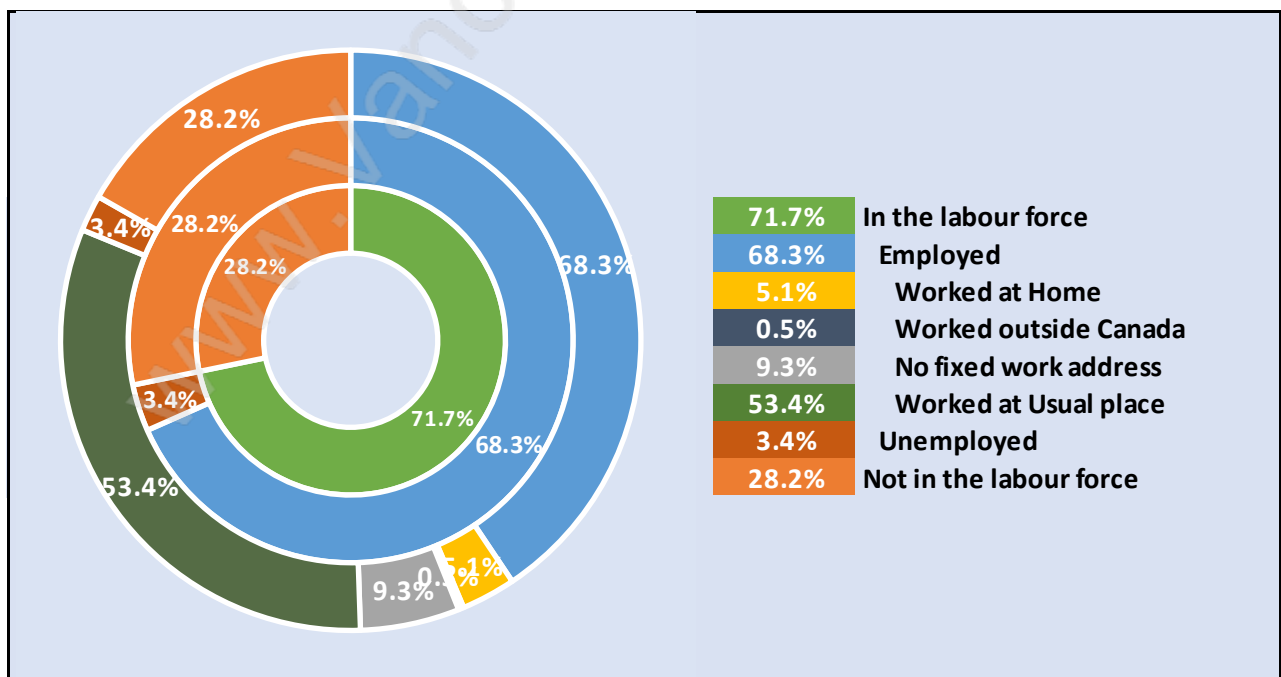

Population Age 15+ in Cloverdale BC

Labour Force by Occupation in Cloverdale BC

Labour Force Participation in Cloverdale BC

Travel To Work in (from) Cloverdale BC

Occupied Dwellings by Structure Type in Cloverdale BC