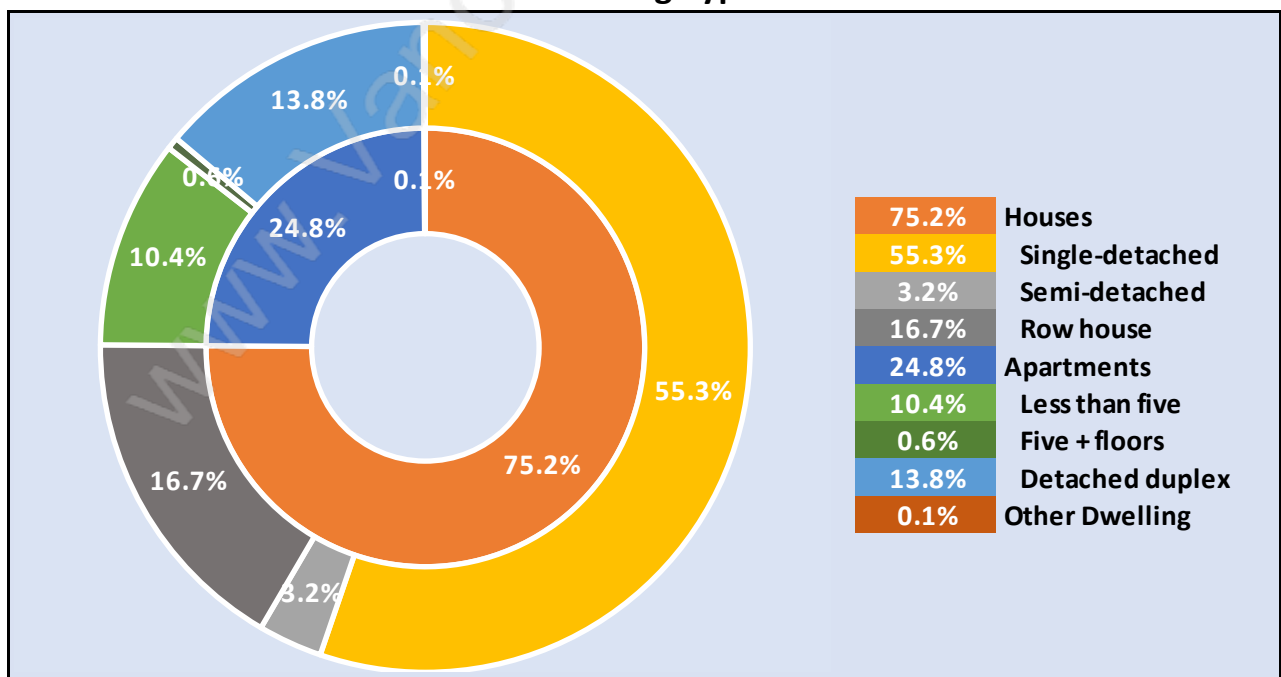

Population Age 15+ in Cloverdale BC

Labour Force by Occupation in Cloverdale BC

Labour Force Participation in Cloverdale BC

Travel To Work in (from) Cloverdale BC

Occupied Dwellings by Structure Type in Cloverdale BC

Dominant Bulding Type - Houses

Private Dwellings by Period of Construction in Cloverdale BC

Dominant Period of Construction - 1991-2000

Population by Religion in Cloverdale BC

Population by Home Languages in Cloverdale BC