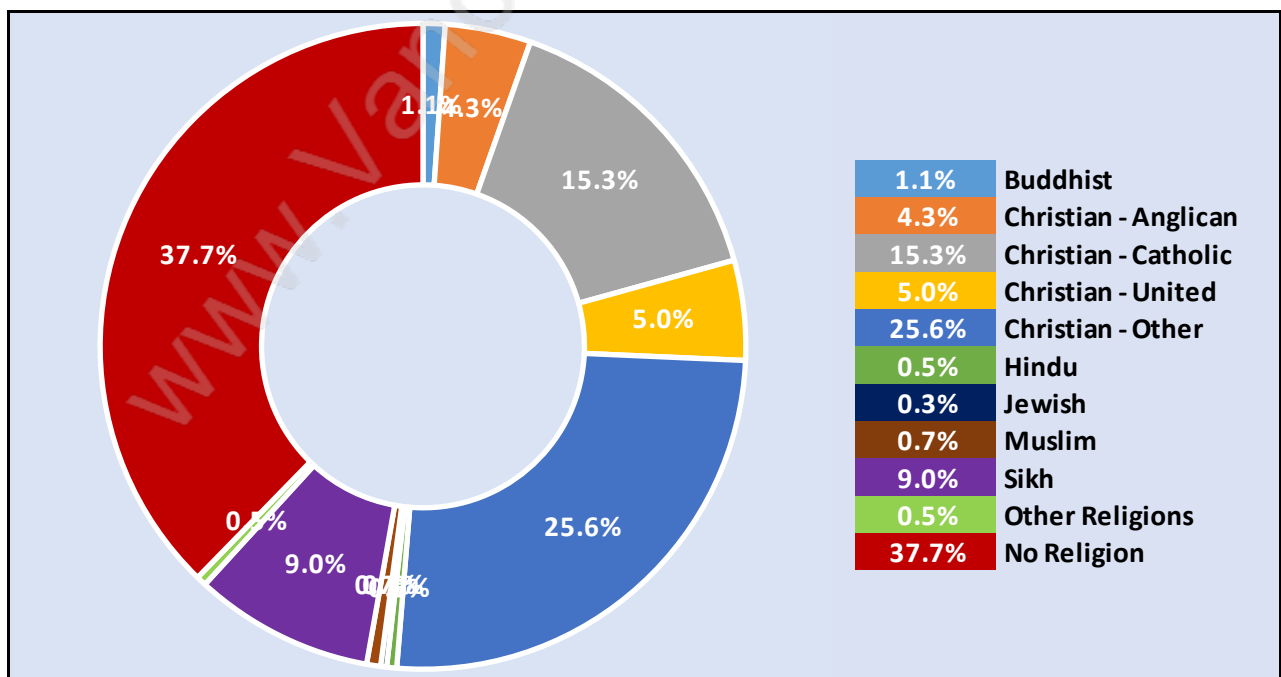

Dominant Bulding Type - Houses

Private Dwellings by Period of Construction in Cloverdale BC

Dominant Period of Construction - 1991-2000

Population by Religion in Cloverdale BC

Population by Home Languages in Cloverdale BC