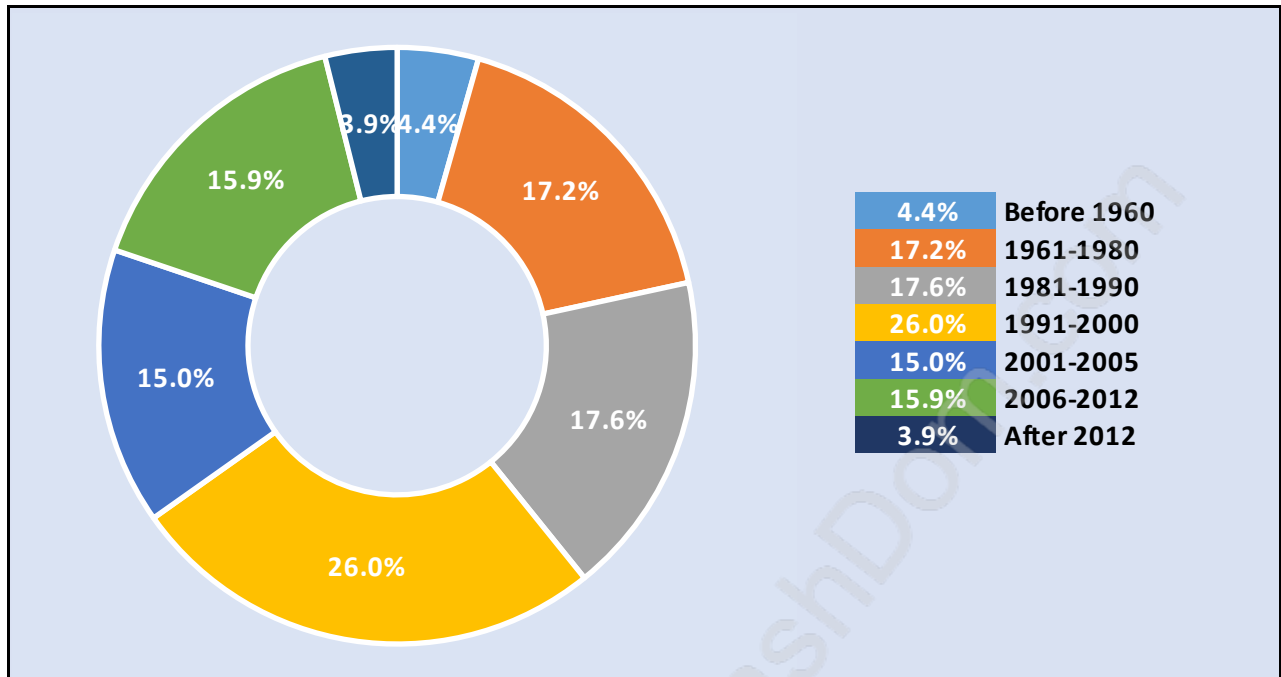

Population Age 15+ in Cloverdale BC

Labour Force by Occupation in Cloverdale BC

Labour Force Participation in Cloverdale BC

Travel To Work in (from) Cloverdale BC

Occupied Dwellings by Structure Type in Cloverdale BC

Dominant Bulding Type - Houses

Private Dwellings by Period of Construction in Cloverdale BC

Dominant Period of Construction - 1991-2000

Population by Religion in Cloverdale BC

Population by Home Languages in Cloverdale BC