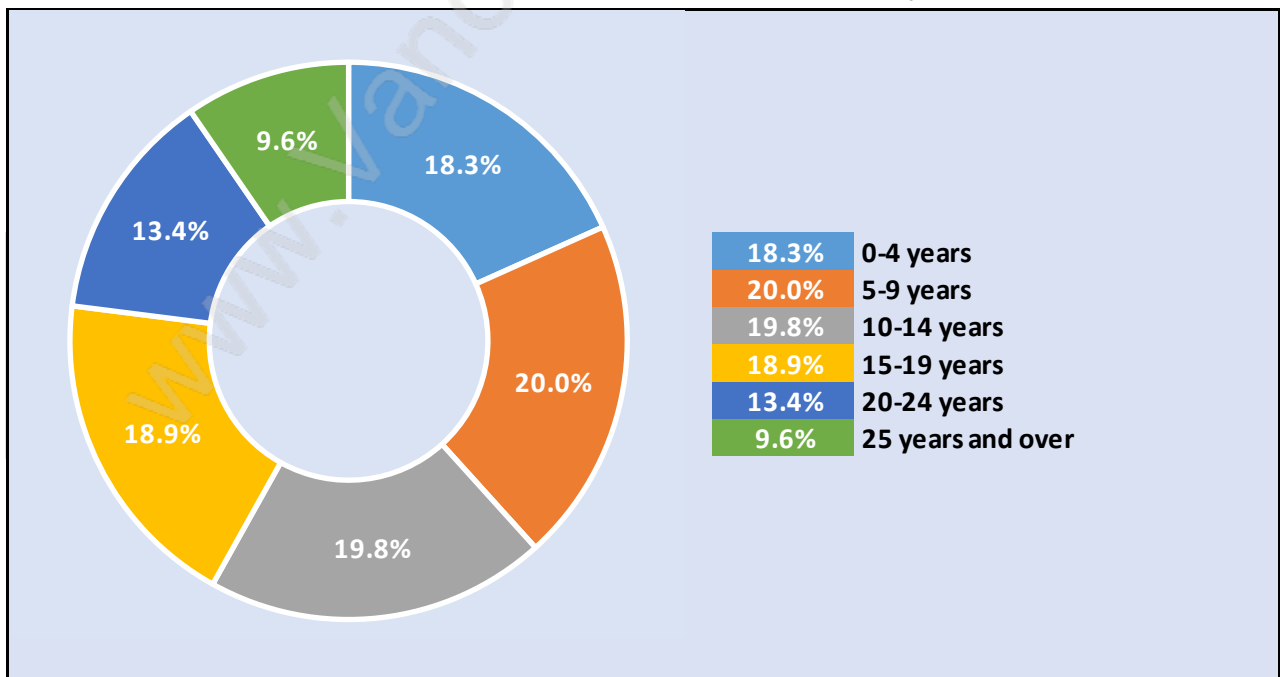

Cloverdale BC

Population Trends in Cloverdale BC

Population by Age in Cloverdale BC

Population Age 15+ by Income Status in Cloverdale BC

Total Population Age 15 - 34,404

Households by Income in Cloverdale BC

Total Number of Households - 14,328 / Average Household Income - \$121,138

Families in Cloverdale BC

Average Persons per Family - 3.2

Children at Home in Cloverdale BC

Total Number of Children at Home - 14,455