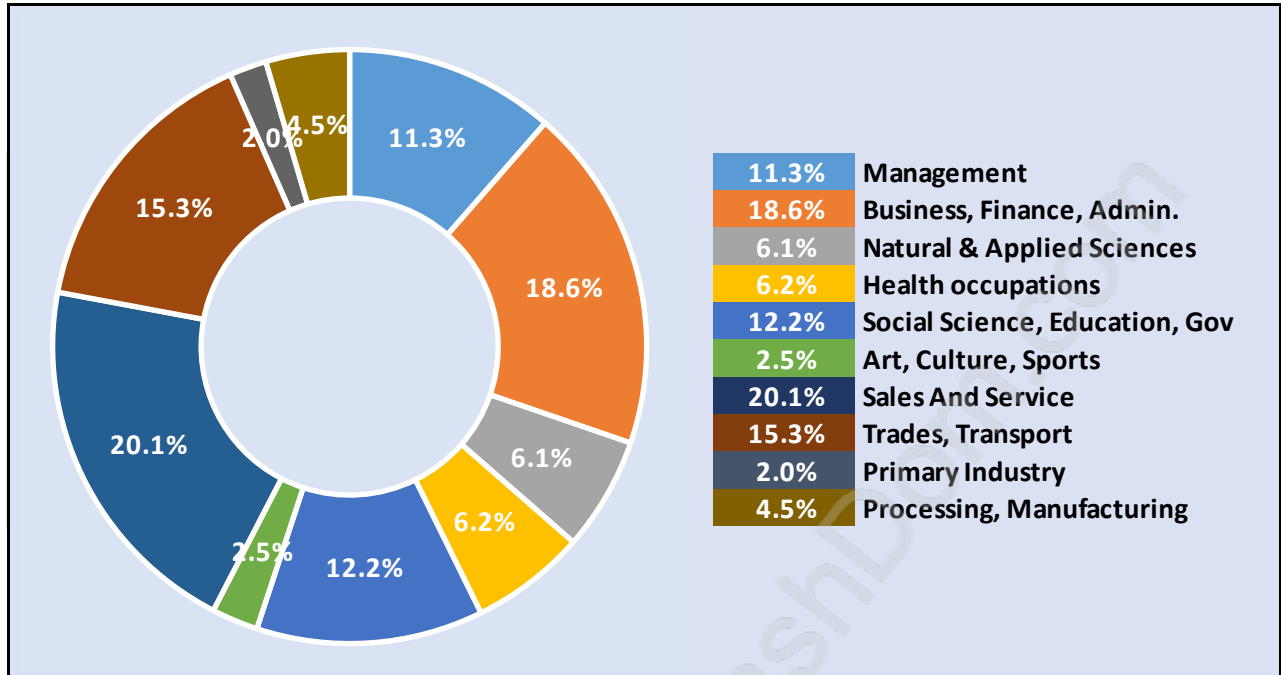

Population Age 15+ in Cloverdale BC

Labour Force by Occupation in Cloverdale BC

Labour Force Participation in Cloverdale BC

Travel To Work in (from) Cloverdale BC

Occupied Dwellings by Structure Type in Cloverdale BC