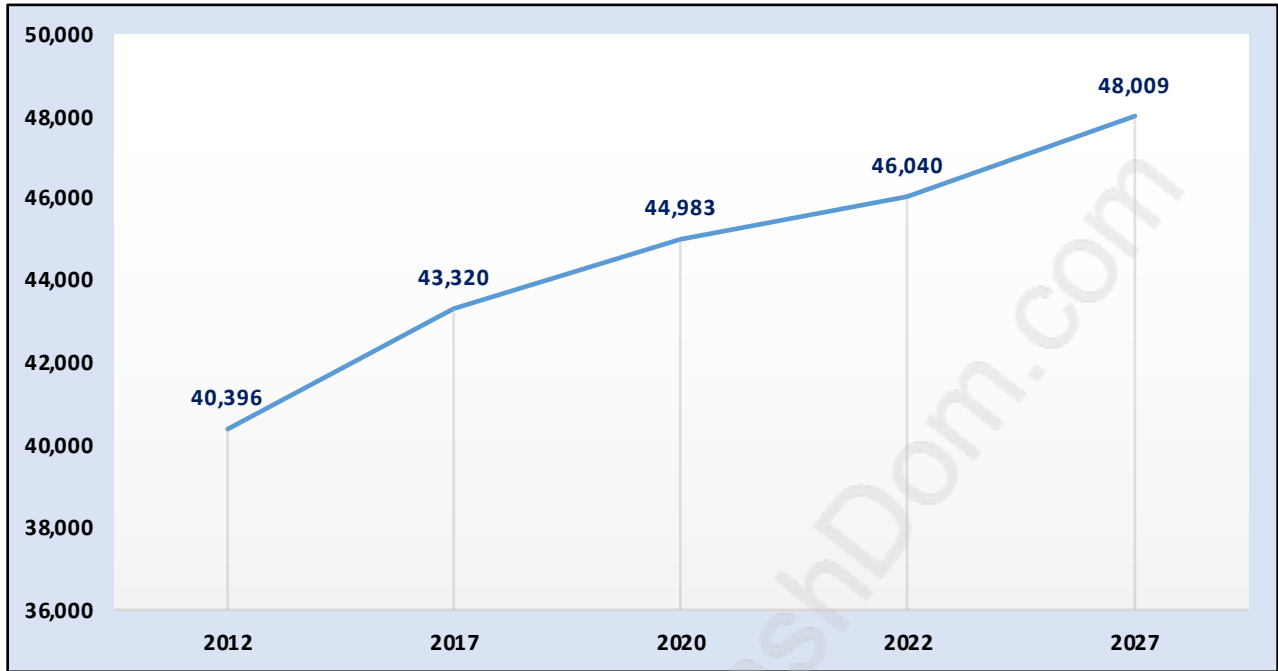

Cloverdale BC

Population Trends in Cloverdale BC

Population by Age in Cloverdale BC

Population Age 15+ by Income Status in Cloverdale BC

Total Population Age 15 - 34,404

Households by Income in Cloverdale BC