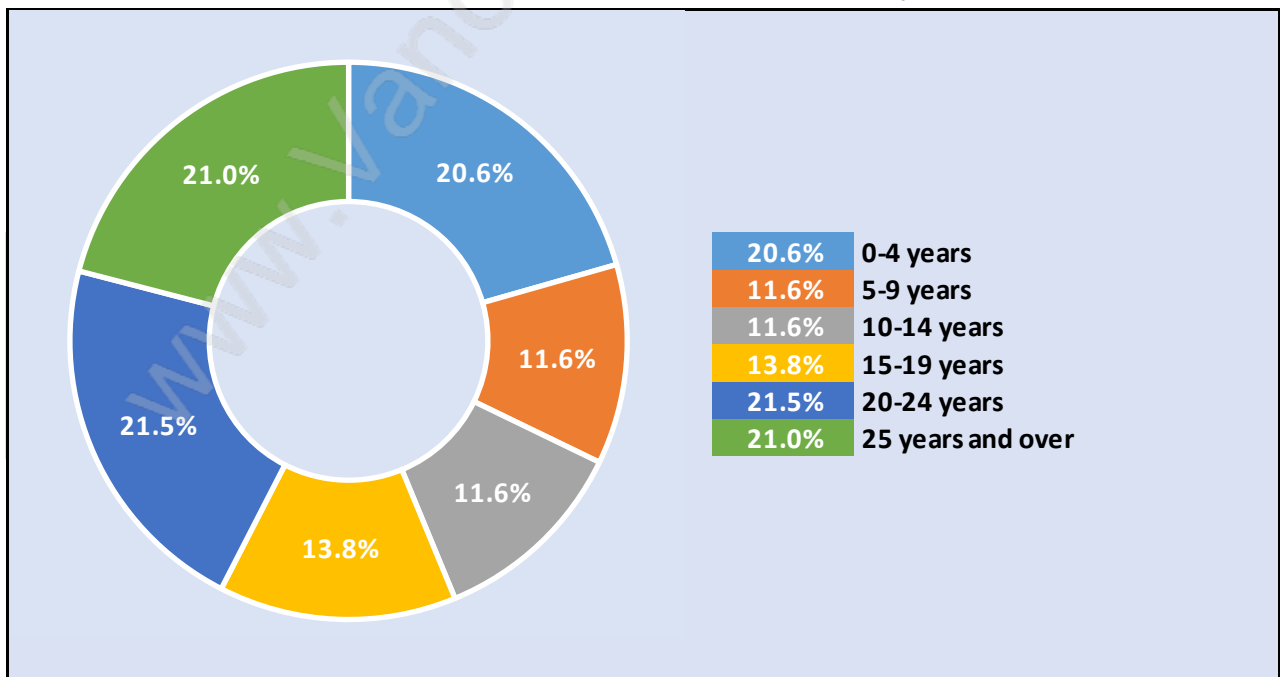

Coal Harbour

Population Trends in Coal Harbour

Population by Age in Coal Harbour

Population Age 15+ by Income Status in Coal Harbour

Total Population Age 15 - 8,345

Households by Income in Coal Harbour

Total Number of Households - 4,572 / Average Household Income - \$115,427

Families in Coal Harbour

Average Persons per Family - 2.6

Children at Home in Coal Harbour

Total Number of Children at Home - 1,645

Family Structure in Coal Harbour

Total Number of Families - 2,393 / Average Persons per Family - 2.6