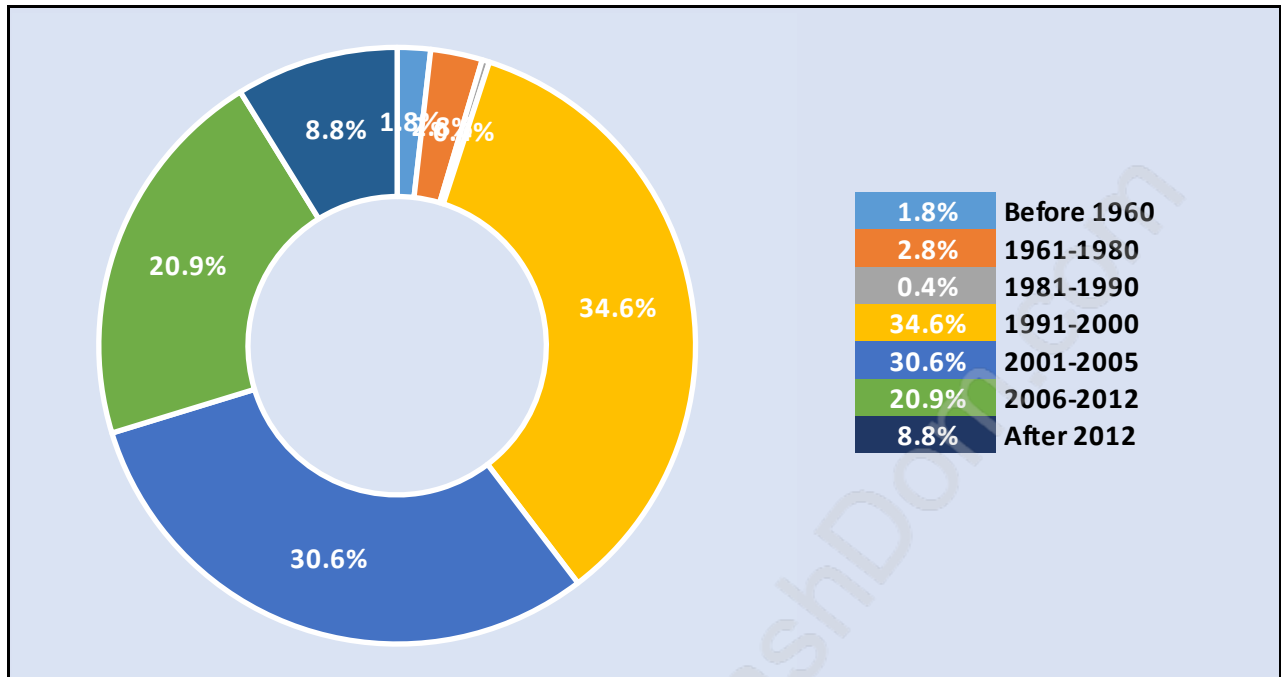

Coal Harbour

Population Trends in Coal Harbour

Population by Age in Coal Harbour

Population Age 15+ by Income Status in Coal Harbour

Total Population Age 15 - 8,345

Households by Income in Coal Harbour

Total Number of Households - 4,572 / Average Household Income - \$115,427

Travel To Work in (from) Coal Harbour

Occupied Dwellings by Structure Type in Coal Harbour

Dominant Bulding Type - Apartment, building low and high rise

Private Dwellings by Period of Construction in Coal Harbour

Dominant Period of Construction - 1991-2000

Population by Religion in Coal Harbour

Population by Home Languages in Coal Harbour