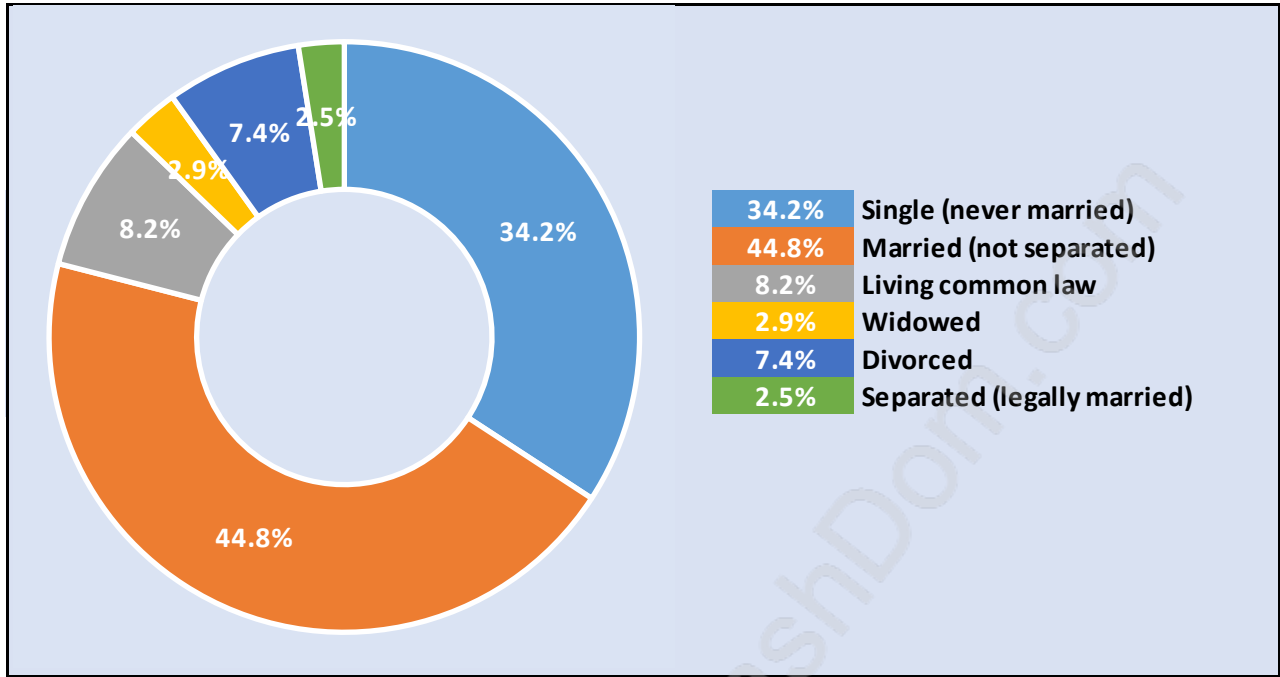

Coal Harbour

Population Trends in Coal Harbour

Population by Age in Coal Harbour

Population Age 15+ by Income Status in Coal Harbour

Total Population Age 15 - 8,345

Households by Income in Coal Harbour

Total Number of Households - 4,572 / Average Household Income - \$115,427

Families in Coal Harbour

Average Persons per Family - 2.6

Children at Home in Coal Harbour

Total Number of Children at Home - 1,645

Family Structure in Coal Harbour

Total Number of Families - 2,393 / Average Persons per Family - 2.6

Households by Household Size in Coal Harbour

Total Number of Households - 4,572

Dwellings in Coal Harbour

Population Age 15+ in Coal Harbour

Labour Force by Occupation in Coal Harbour

Labour Force Participation in Coal Harbour