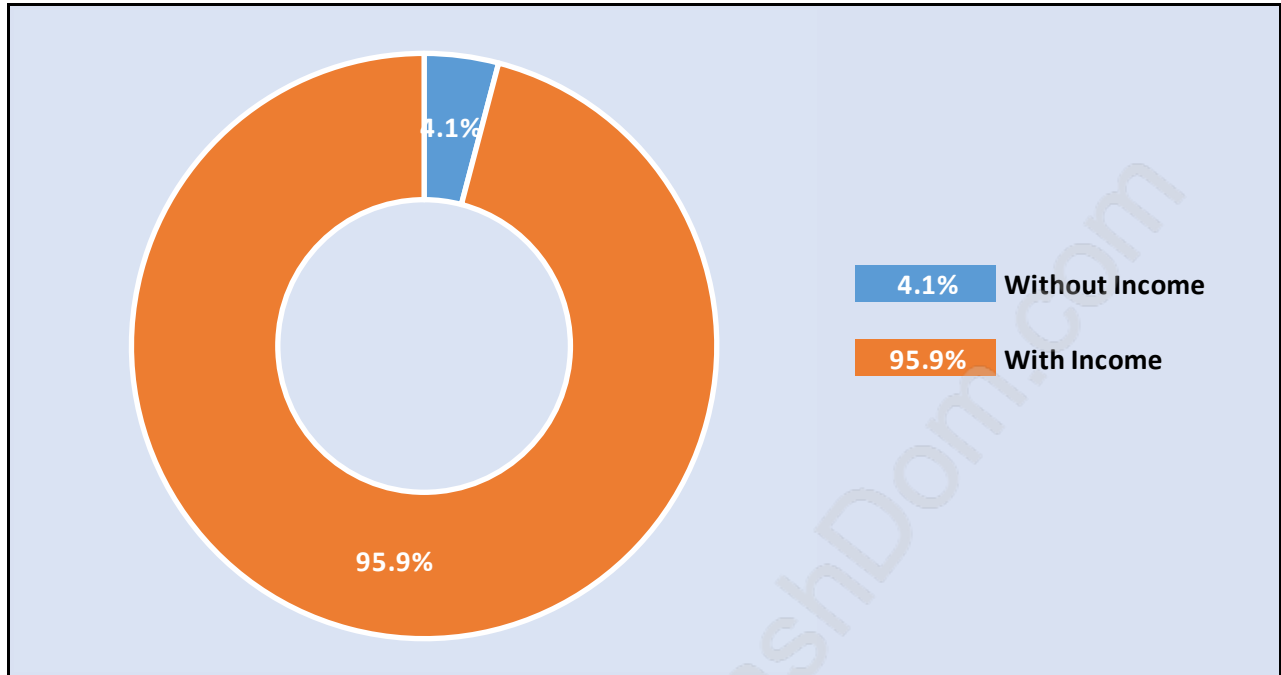

Coal Harbour

Population Trends in Coal Harbour

Population by Age in Coal Harbour

Population Age 15+ by Income Status in Coal Harbour

Total Population Age 15 - 8,345

Households by Income in Coal Harbour

Total Number of Households - 4,572 / Average Household Income - \$115,427

Families in Coal Harbour

Average Persons per Family - 2.6

Children at Home in Coal Harbour

Total Number of Children at Home - 1,645

Family Structure in Coal Harbour

Total Number of Families - 2,393 / Average Persons per Family - 2.6