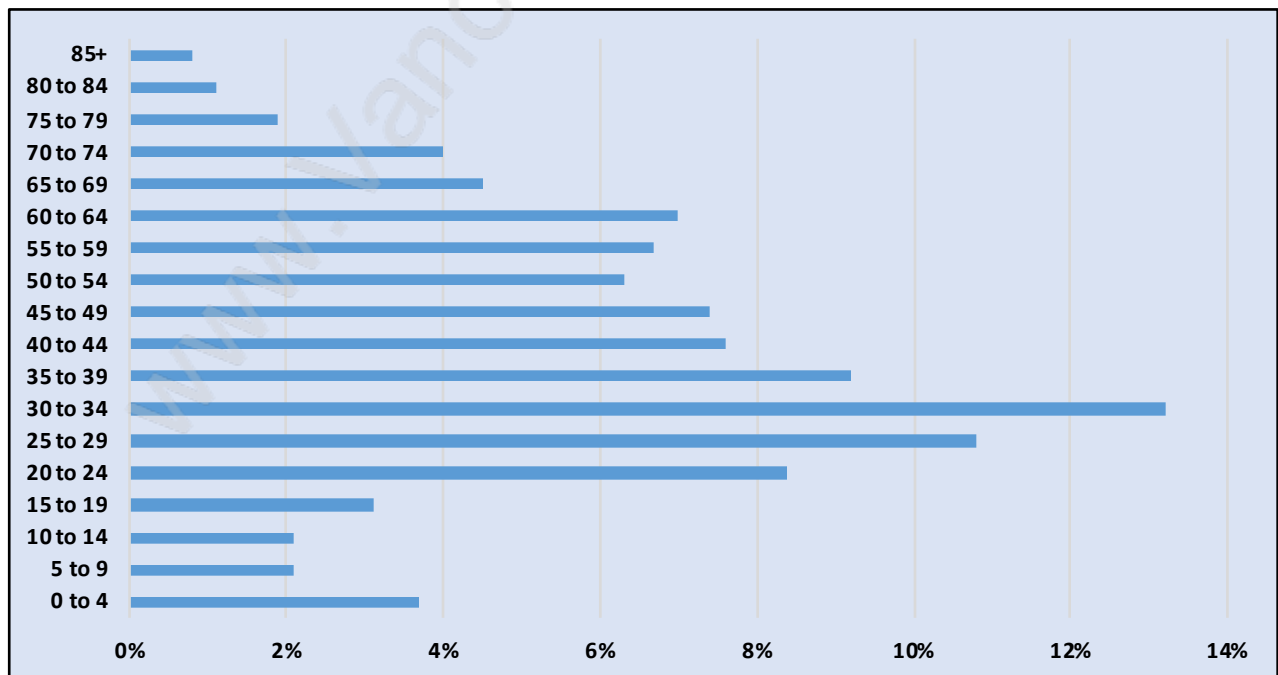

Coal Harbour

Population Trends in Coal Harbour

Population by Age in Coal Harbour

Population Age 15+ by Income Status in Coal Harbour

Total Population Age 15 - 8,345

Households by Income in Coal Harbour

Total Number of Households - 4,572 / Average Household Income - \$115,427

Families in Coal Harbour

Average Persons per Family - 2.6

Children at Home in Coal Harbour

Total Number of Children at Home - 1,645

Family Structure in Coal Harbour

Total Number of Families - 2,393 / Average Persons per Family - 2.6