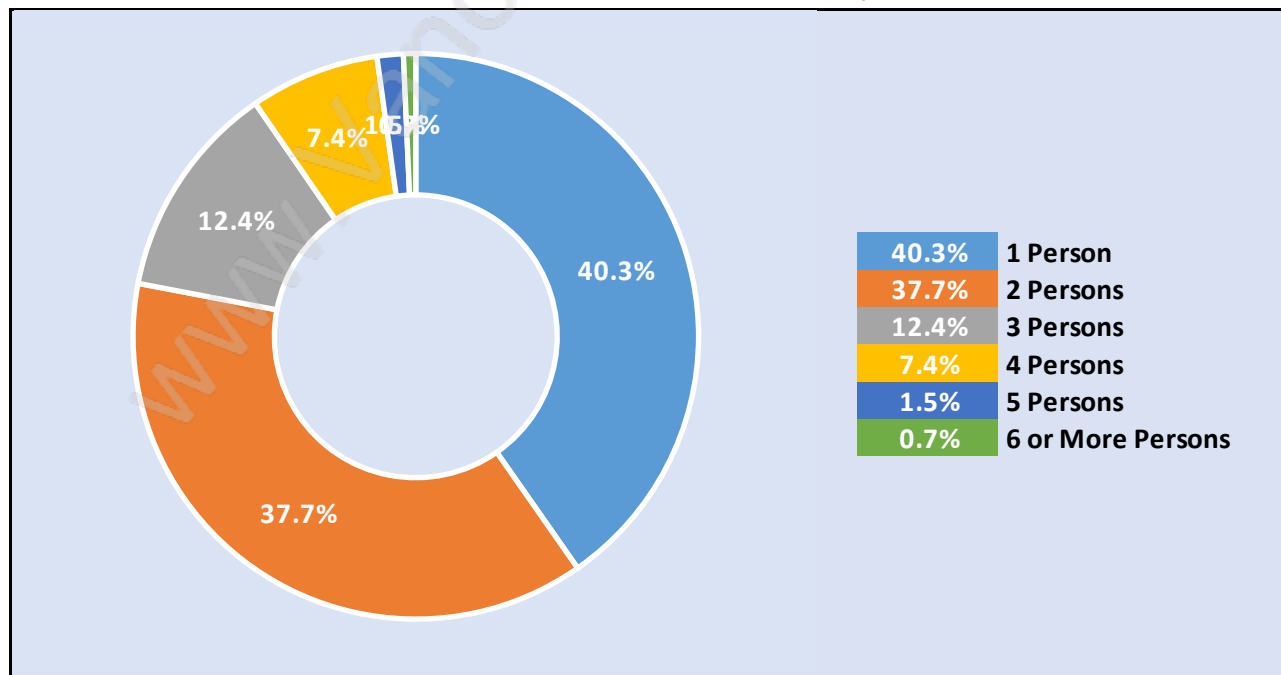

Coal Harbour

Population Trends in Coal Harbour

Population by Age in Coal Harbour

Population Age 15+ by Income Status in Coal Harbour

Total Population Age 15 - 8,345

Households by Income in Coal Harbour

Total Number of Households - 4,572 / Average Household Income - \$115,427

Families in Coal Harbour

Average Persons per Family - 2.6

Children at Home in Coal Harbour

Total Number of Children at Home - 1,645

Family Structure in Coal Harbour

Total Number of Families - 2,393 / Average Persons per Family - 2.6

Households by Household Size in Coal Harbour

Total Number of Households - 4,572

Dwellings in Coal Harbour

Population Age 15+ in Coal Harbour

Labour Force by Occupation in Coal Harbour

Labour Force Participation in Coal Harbour