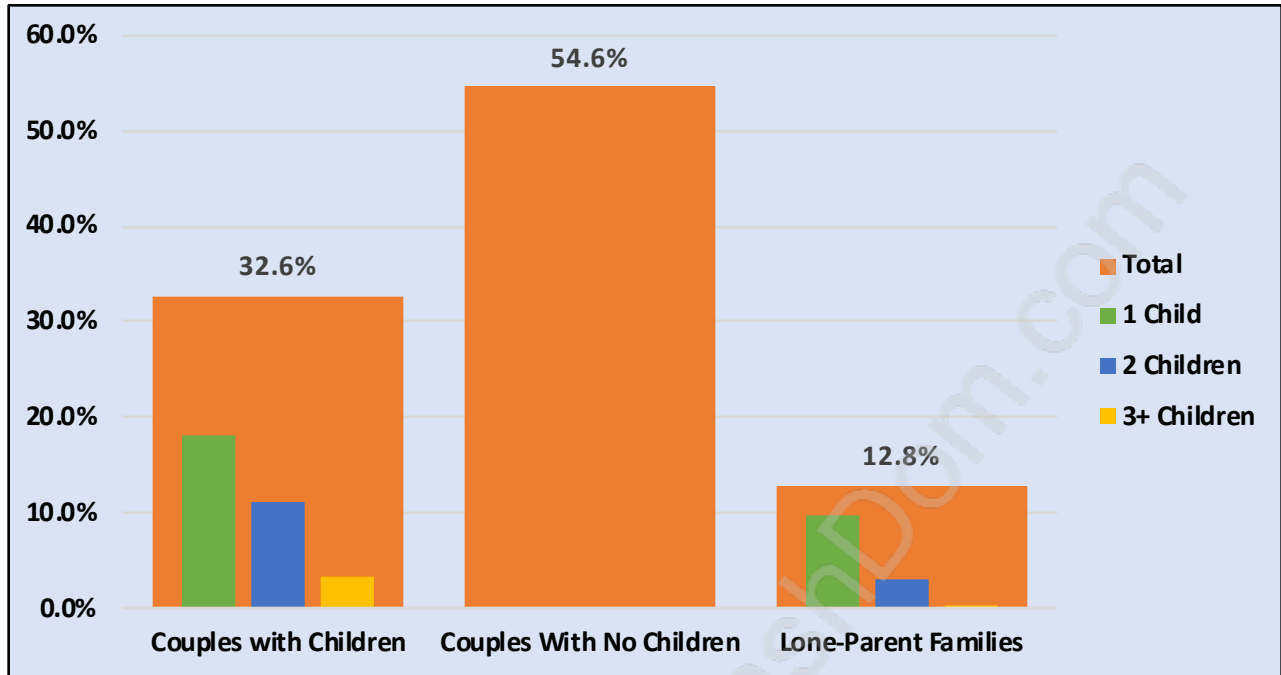

Coal Harbour

Population Trends in Coal Harbour

Population by Age in Coal Harbour

Population Age 15+ by Income Status in Coal Harbour

Total Population Age 15 - 8,345

Households by Income in Coal Harbour

Total Number of Households - 4,572 / Average Household Income - \$115,427

Families in Coal Harbour

Average Persons per Family - 2.6

Children at Home in Coal Harbour

Total Number of Children at Home - 1,645

Family Structure in Coal Harbour

Total Number of Families - 2,393 / Average Persons per Family - 2.6

Households by Household Size in Coal Harbour

Total Number of Households - 4,572

Dwellings in Coal Harbour

Population Age 15+ in Coal Harbour

Labour Force by Occupation in Coal Harbour

Labour Force Participation in Coal Harbour