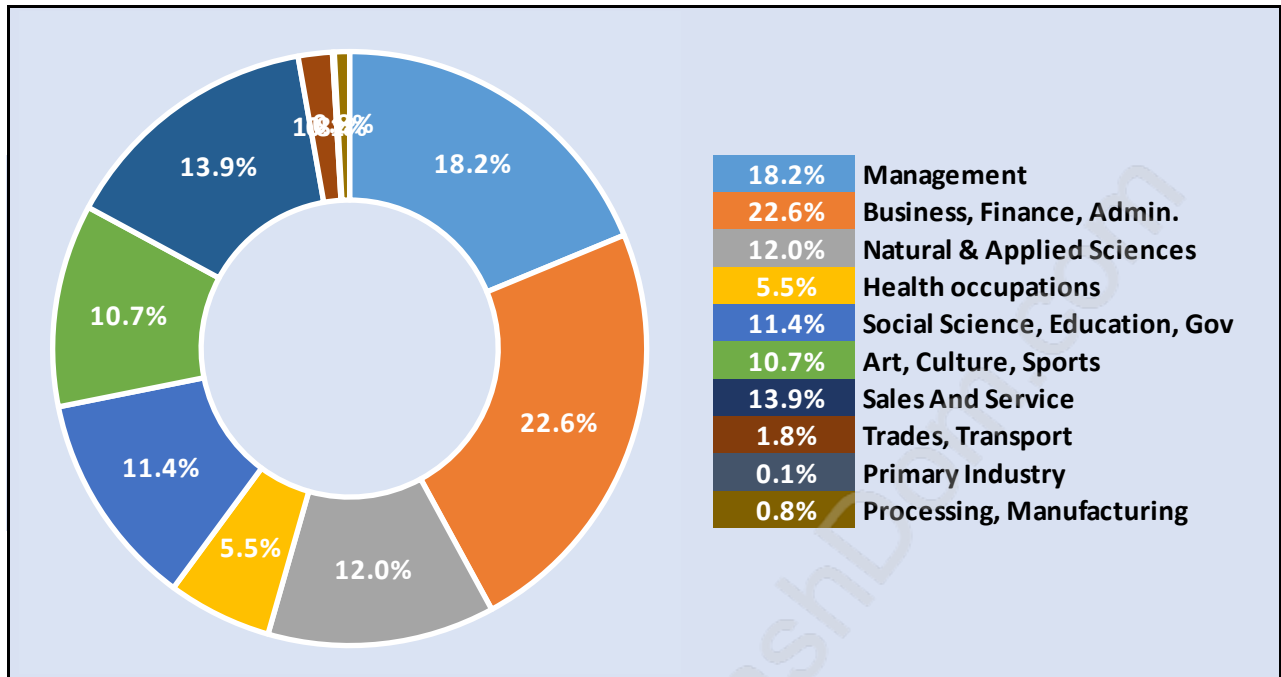

Coal Harbour

Population Trends in Coal Harbour

Population by Age in Coal Harbour

Population Age 15+ by Income Status in Coal Harbour

Total Population Age 15 - 8,345

Households by Income in Coal Harbour

Total Number of Households - 4,572 / Average Household Income - \$115,427

Households by Household Size in Coal Harbour

Total Number of Households - 4,572

Dwellings in Coal Harbour

Population Age 15+ in Coal Harbour

Labour Force by Occupation in Coal Harbour

Labour Force Participation in Coal Harbour