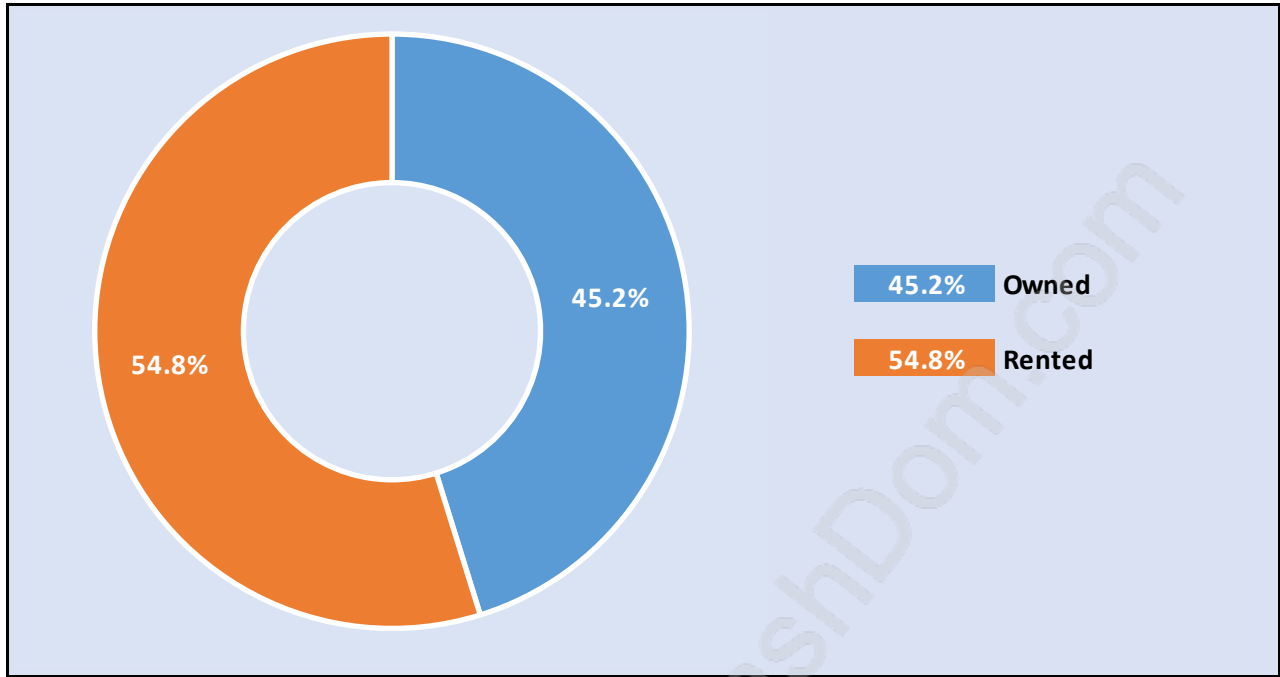

Coal Harbour

Population Trends in Coal Harbour

Population by Age in Coal Harbour

Population Age 15+ by Income Status in Coal Harbour

Total Population Age 15 - 8,345

Households by Income in Coal Harbour

Total Number of Households - 4,572 / Average Household Income - \$115,427

Families in Coal Harbour

Average Persons per Family - 2.6

Children at Home in Coal Harbour

Total Number of Children at Home - 1,645

Family Structure in Coal Harbour

Total Number of Families - 2,393 / Average Persons per Family - 2.6

Households by Household Size in Coal Harbour

Total Number of Households - 4,572

Dwellings in Coal Harbour

Population Age 15+ in Coal Harbour

Labour Force by Occupation in Coal Harbour

Labour Force Participation in Coal Harbour