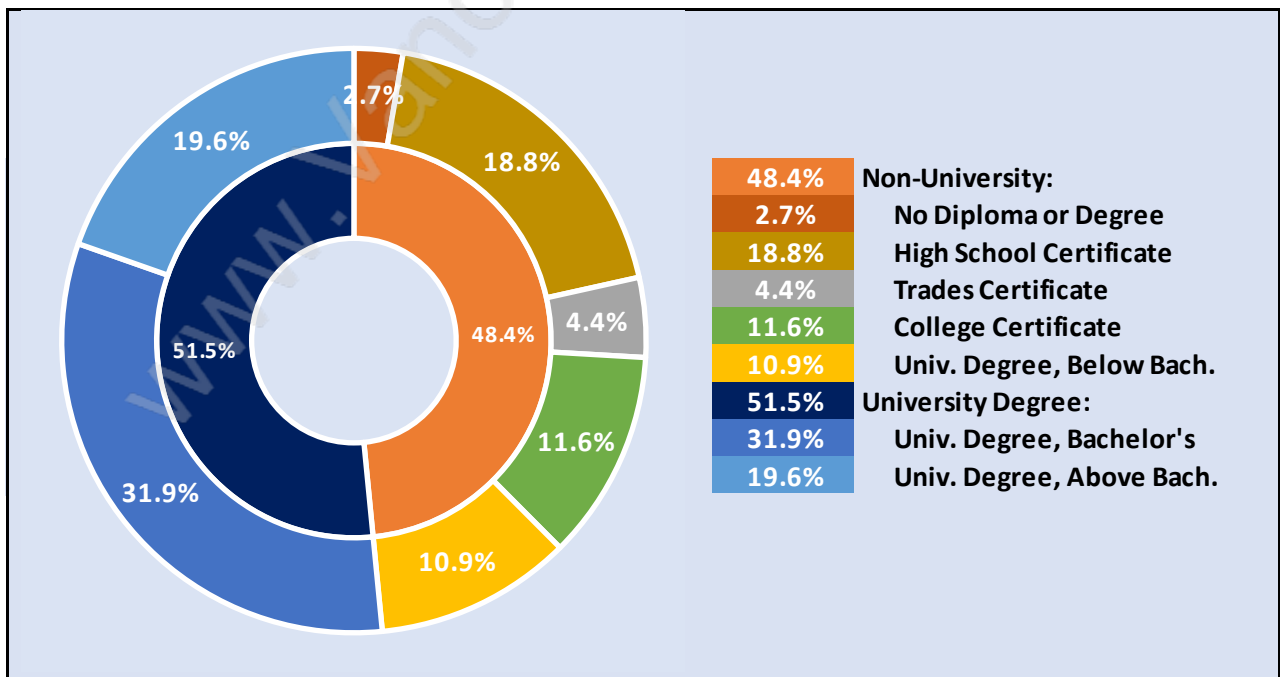

Coal Harbour

Population Trends in Coal Harbour

Population by Age in Coal Harbour

Population Age 15+ by Income Status in Coal Harbour

Total Population Age 15 - 8,345

Households by Income in Coal Harbour

Total Number of Households - 4,572 / Average Household Income - \$115,427

Families in Coal Harbour

Average Persons per Family - 2.6

Children at Home in Coal Harbour

Total Number of Children at Home - 1,645

Family Structure in Coal Harbour

Total Number of Families - 2,393 / Average Persons per Family - 2.6

Households by Household Size in Coal Harbour

Total Number of Households - 4,572

Dwellings in Coal Harbour

Population Age 15+ in Coal Harbour

Labour Force by Occupation in Coal Harbour

Labour Force Participation in Coal Harbour