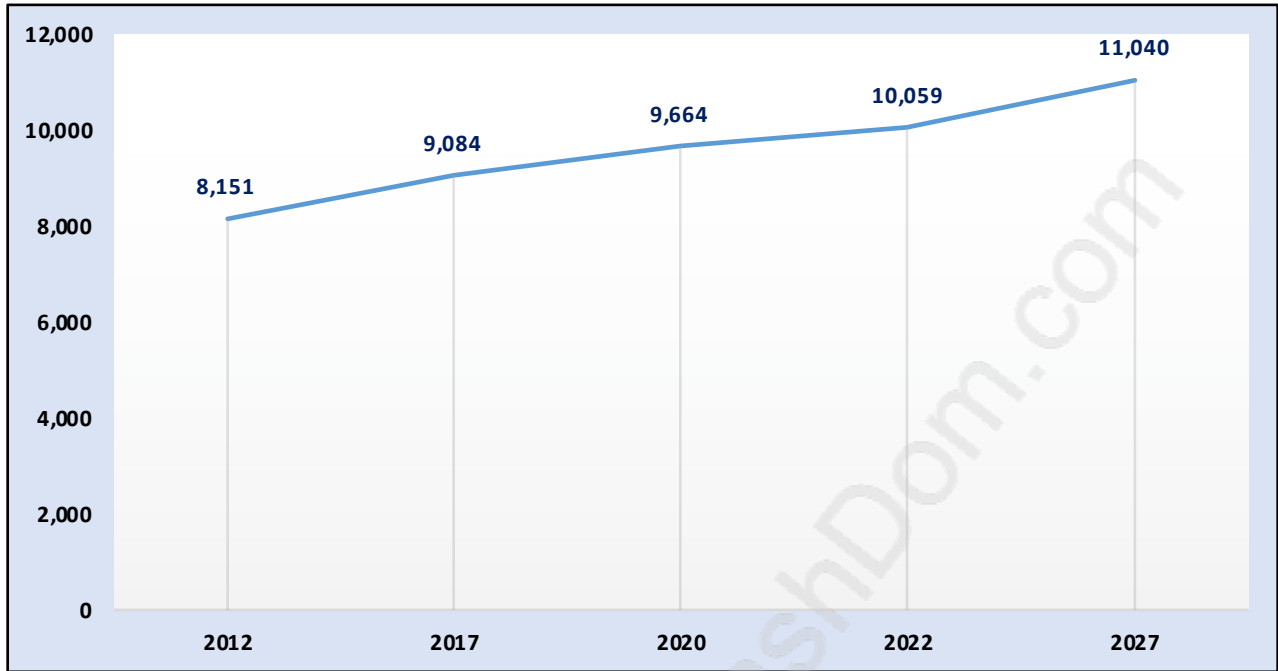

Coal Harbour

Population Trends in Coal Harbour

Population by Age in Coal Harbour

Population Age 15+ by Income Status in Coal Harbour

Total Population Age 15 - 8,345

Households by Income in Coal Harbour

Total Number of Households - 4,572 / Average Household Income - \$115,427

Families in Coal Harbour

Average Persons per Family - 2.6

Children at Home in Coal Harbour

Total Number of Children at Home - 1,645

Family Structure in Coal Harbour

Total Number of Families - 2,393 / Average Persons per Family - 2.6