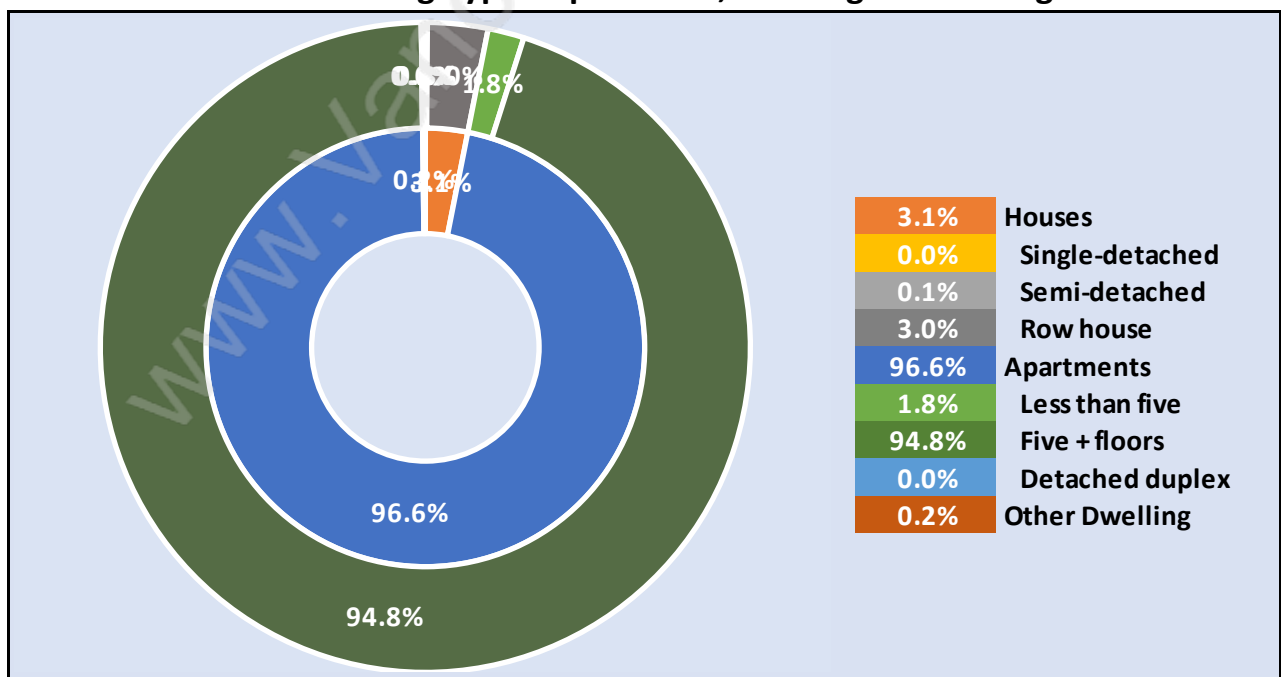

Coal Harbour

Population Trends in Coal Harbour

Population by Age in Coal Harbour

Population Age 15+ by Income Status in Coal Harbour

Total Population Age 15 - 8,345

Households by Income in Coal Harbour

Total Number of Households - 4,572 / Average Household Income - \$115,427

Families in Coal Harbour

Average Persons per Family - 2.6

Children at Home in Coal Harbour

Total Number of Children at Home - 1,645

Family Structure in Coal Harbour

Total Number of Families - 2,393 / Average Persons per Family - 2.6

Households by Household Size in Coal Harbour

Total Number of Households - 4,572

Dwellings in Coal Harbour

Population Age 15+ in Coal Harbour

Labour Force by Occupation in Coal Harbour

Labour Force Participation in Coal Harbour

Travel To Work in (from) Coal Harbour

Occupied Dwellings by Structure Type in Coal Harbour

Dominant Bulding Type - Apartment, building low and high rise

Private Dwellings by Period of Construction in Coal Harbour