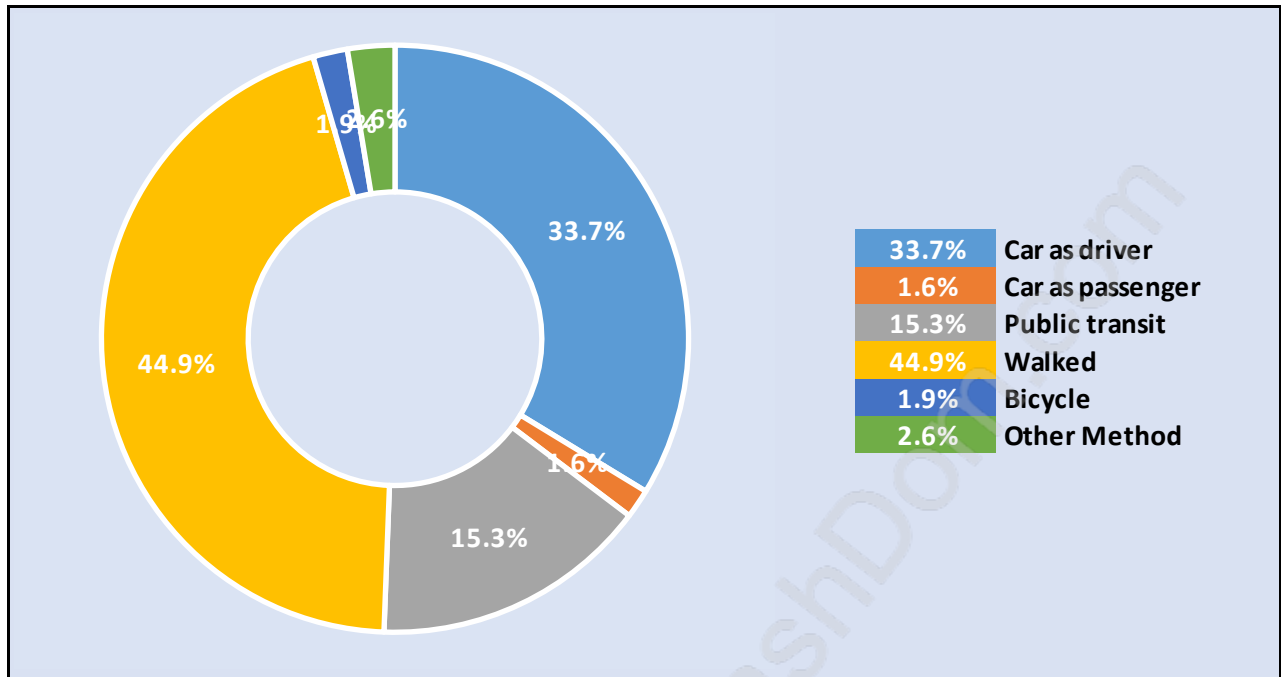

Travel To Work in (from) Coal Harbour