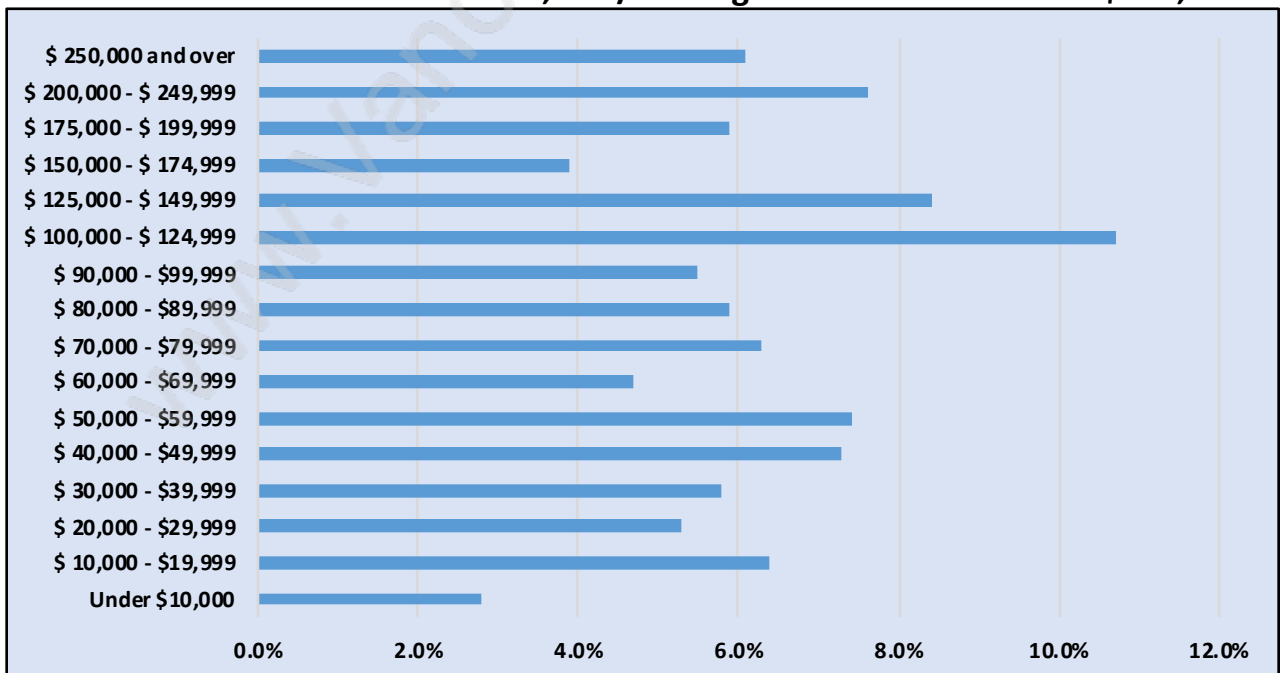

Coal Harbour

Population Trends in Coal Harbour

Population by Age in Coal Harbour

Population Age 15+ by Income Status in Coal Harbour

Total Population Age 15 - 8,345

Households by Income in Coal Harbour

Total Number of Households - 4,572 / Average Household Income - \$115,427

Families in Coal Harbour

Average Persons per Family - 2.6

Children at Home in Coal Harbour

Total Number of Children at Home - 1,645

Family Structure in Coal Harbour

Total Number of Families - 2,393 / Average Persons per Family - 2.6