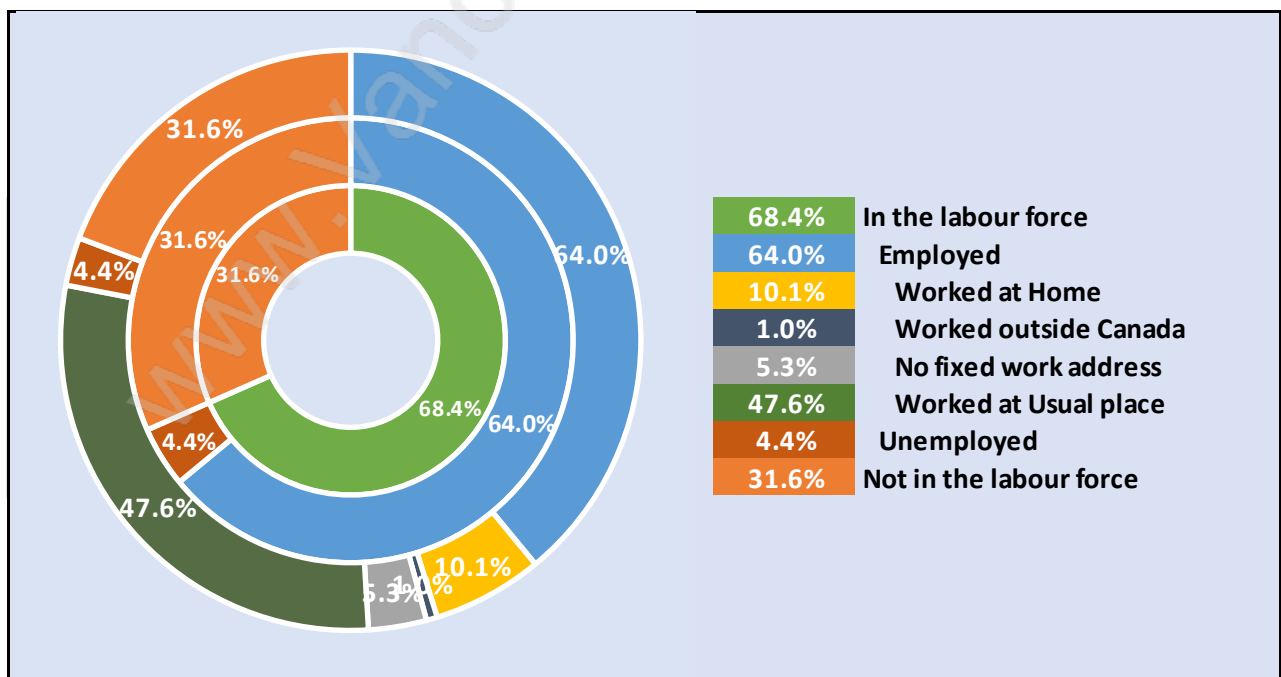

Coal Harbour

Population Trends in Coal Harbour

Population by Age in Coal Harbour

Population Age 15+ by Income Status in Coal Harbour

Total Population Age 15 - 8,345

Households by Income in Coal Harbour

Total Number of Households - 4,572 / Average Household Income - \$115,427

Families in Coal Harbour

Average Persons per Family - 2.6

Children at Home in Coal Harbour

Total Number of Children at Home - 1,645

Family Structure in Coal Harbour

Total Number of Families - 2,393 / Average Persons per Family - 2.6

Households by Household Size in Coal Harbour

Total Number of Households - 4,572

Dwellings in Coal Harbour

Population Age 15+ in Coal Harbour

Labour Force by Occupation in Coal Harbour

Labour Force Participation in Coal Harbour