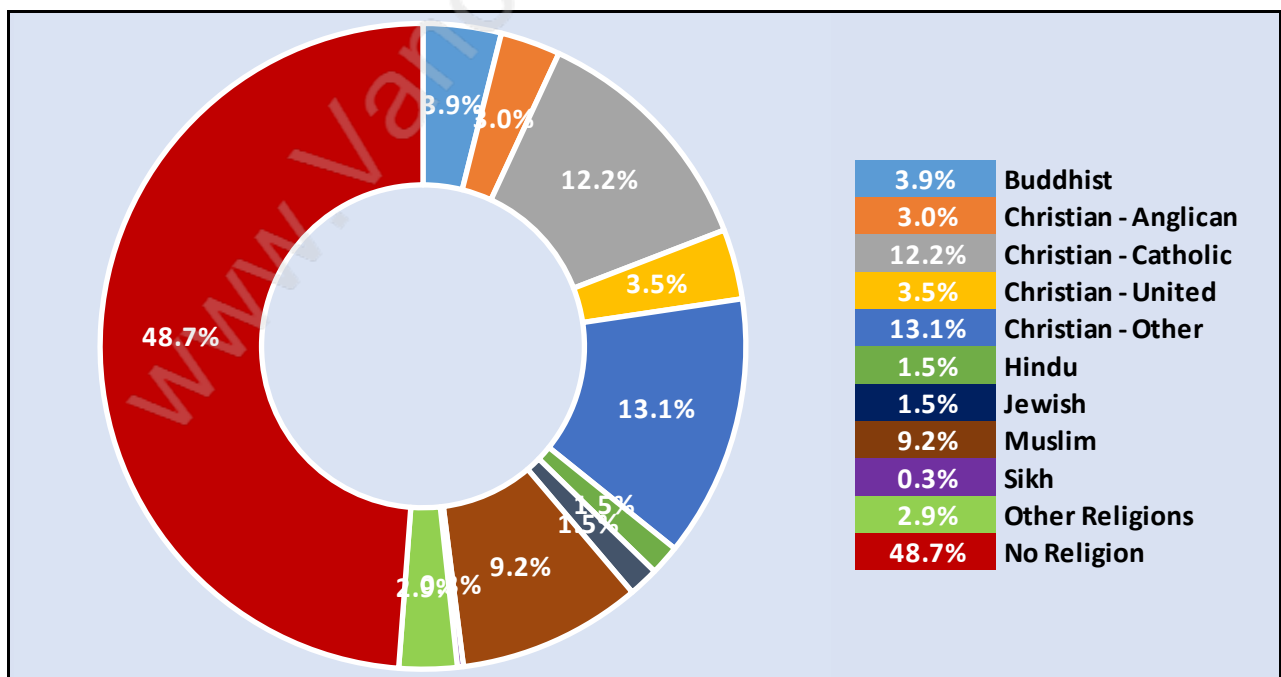

Coal Harbour

Population Trends in Coal Harbour

Population by Age in Coal Harbour

Population Age 15+ by Income Status in Coal Harbour

Total Population Age 15 - 8,345

Households by Income in Coal Harbour

Total Number of Households - 4,572 / Average Household Income - \$115,427

Households by Household Size in Coal Harbour

Total Number of Households - 4,572

Dwellings in Coal Harbour

Population Age 15+ in Coal Harbour

Labour Force by Occupation in Coal Harbour

Labour Force Participation in Coal Harbour

Travel To Work in (from) Coal Harbour

Occupied Dwellings by Structure Type in Coal Harbour

Dominant Bulding Type - Apartment, building low and high rise

Private Dwellings by Period of Construction in Coal Harbour

Dominant Period of Construction - 1991-2000

Population by Religion in Coal Harbour

Population by Home Languages in Coal Harbour