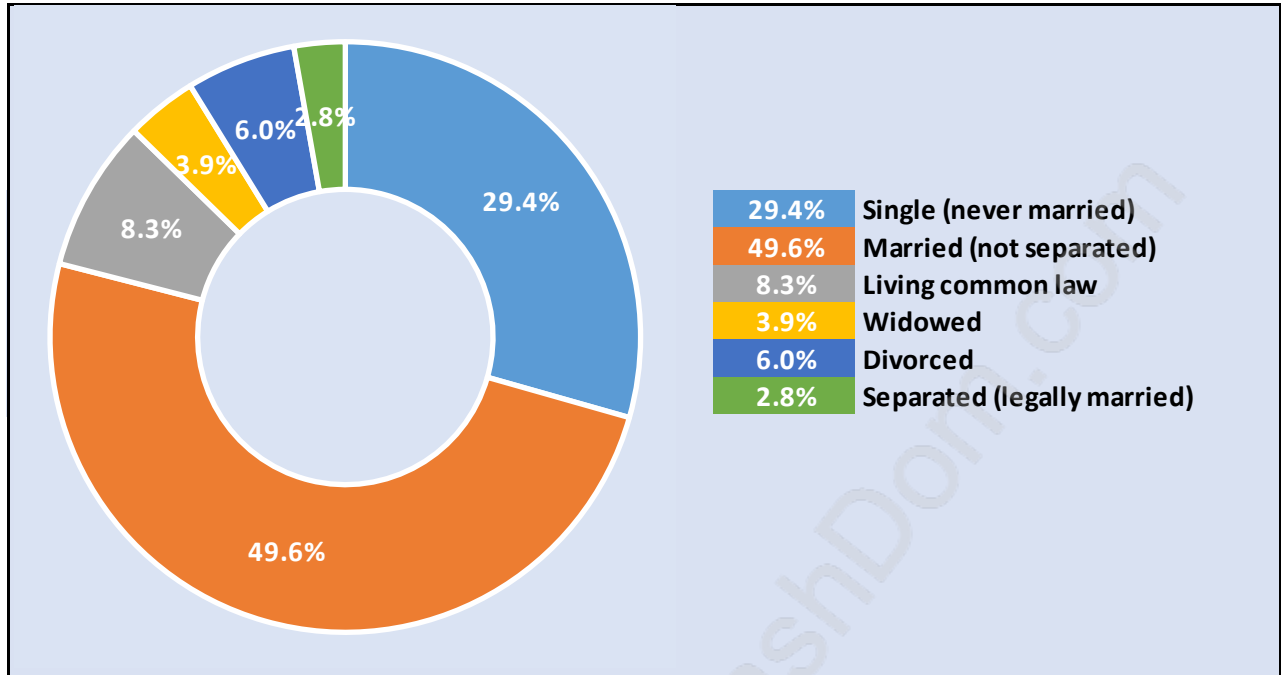

Families in College Park

Average Persons per Family - 3