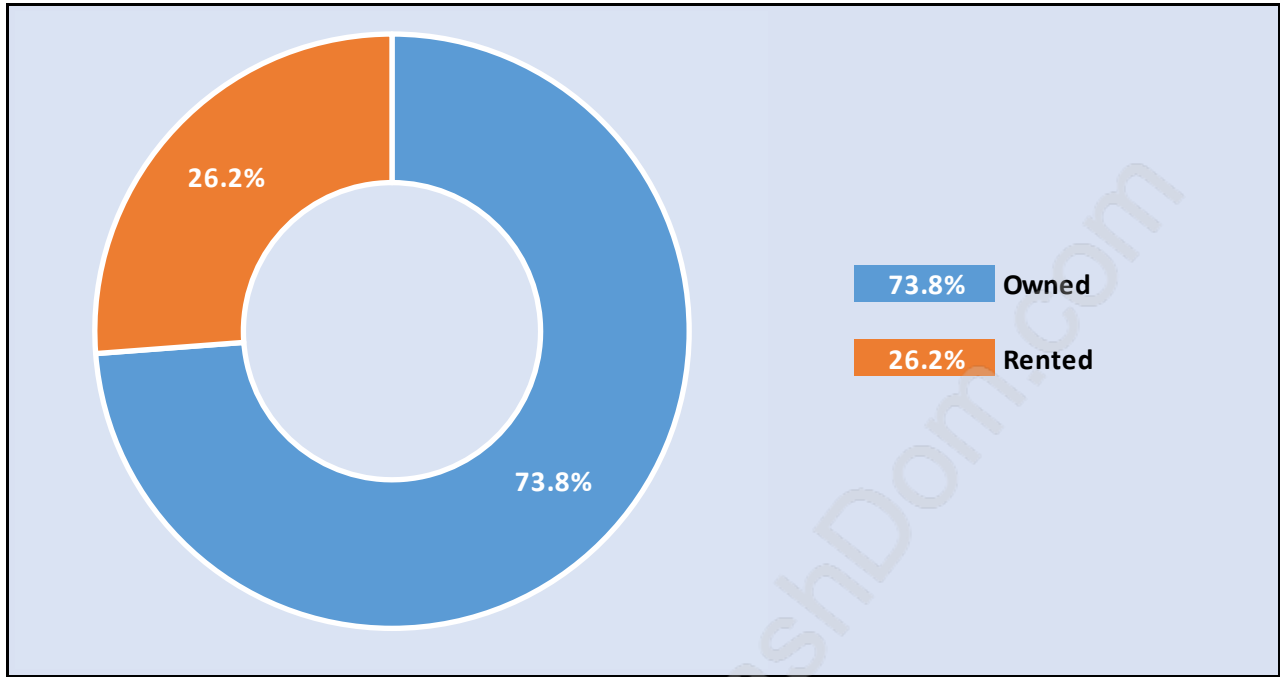

Dwellings in College Park