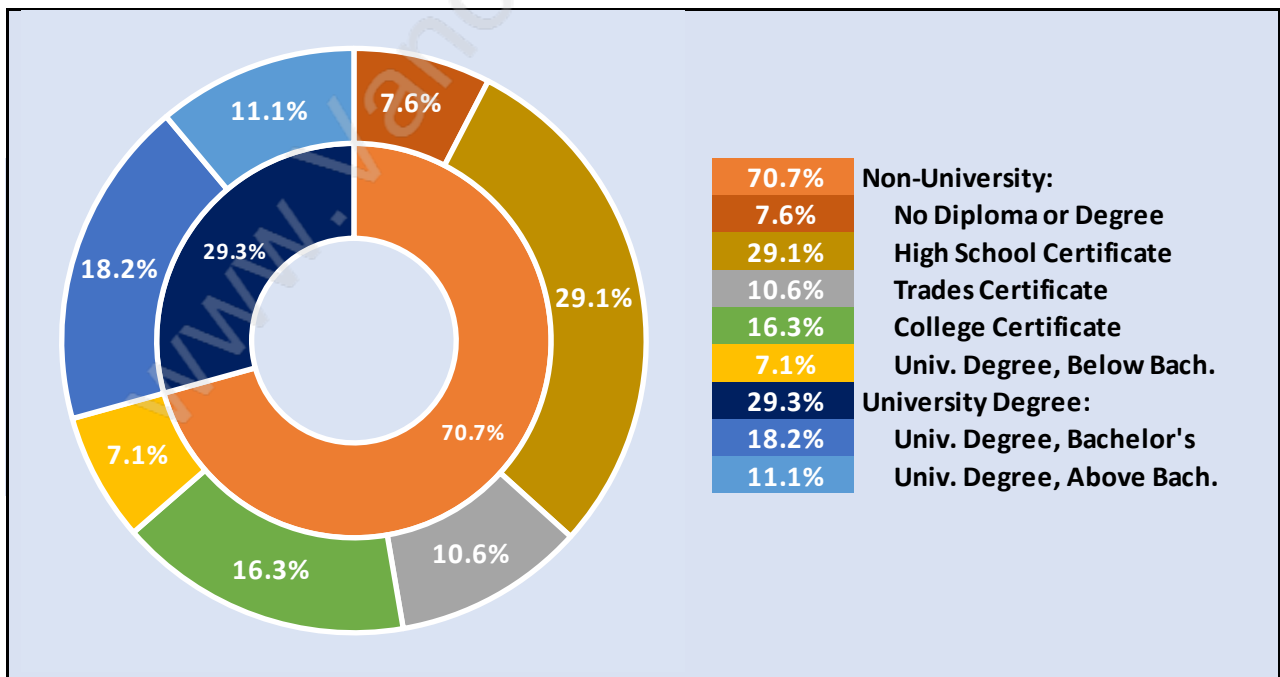

Population Age 15+ in College Park