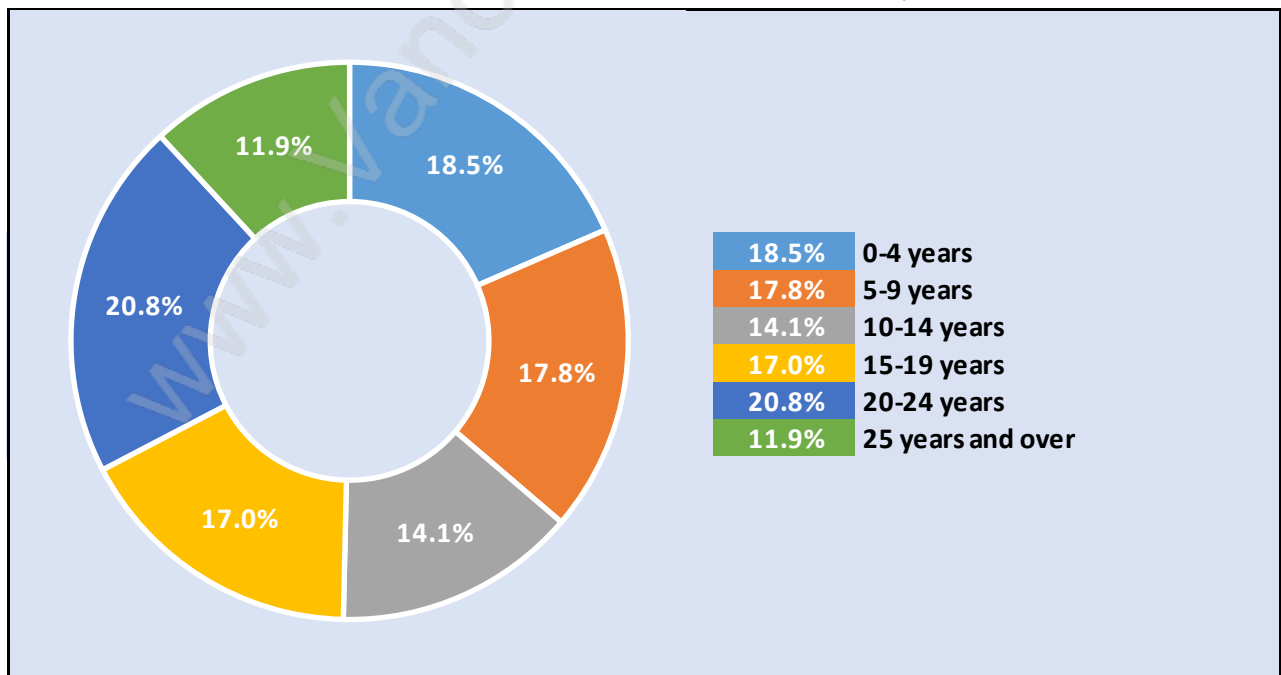

Children at Home in College Park

Total Number of Children at Home - 2,209