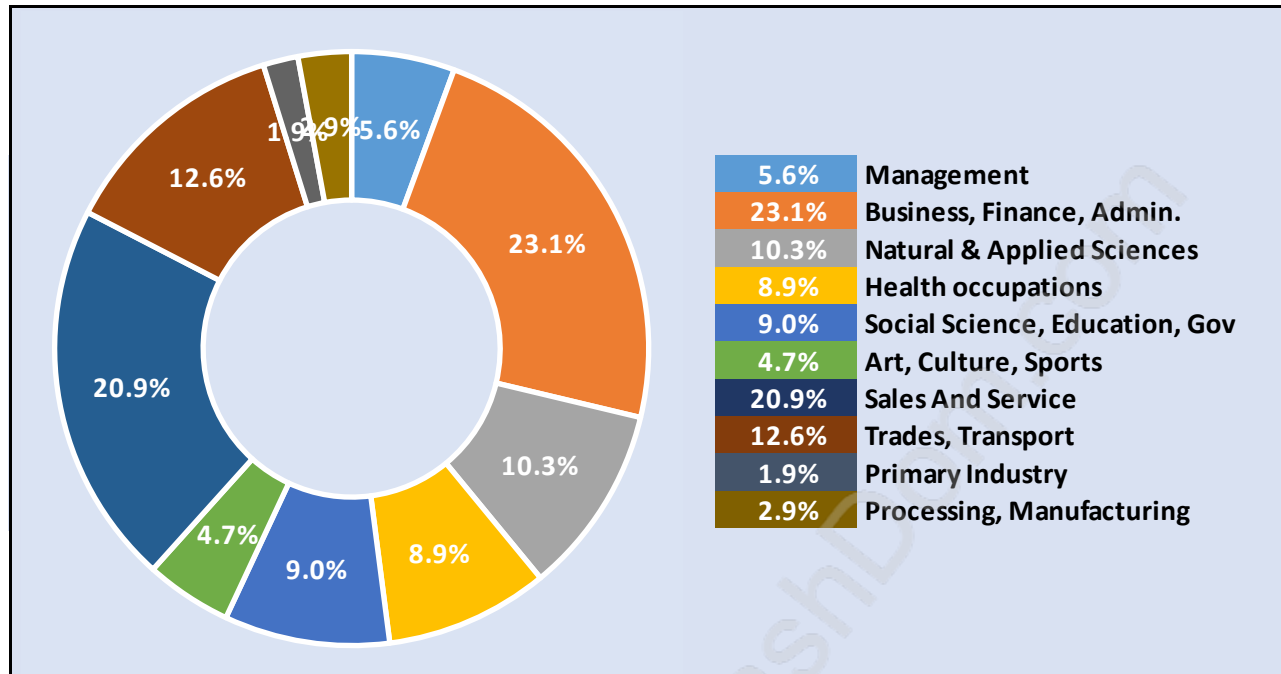

Labour Force by Occupation in Connaught