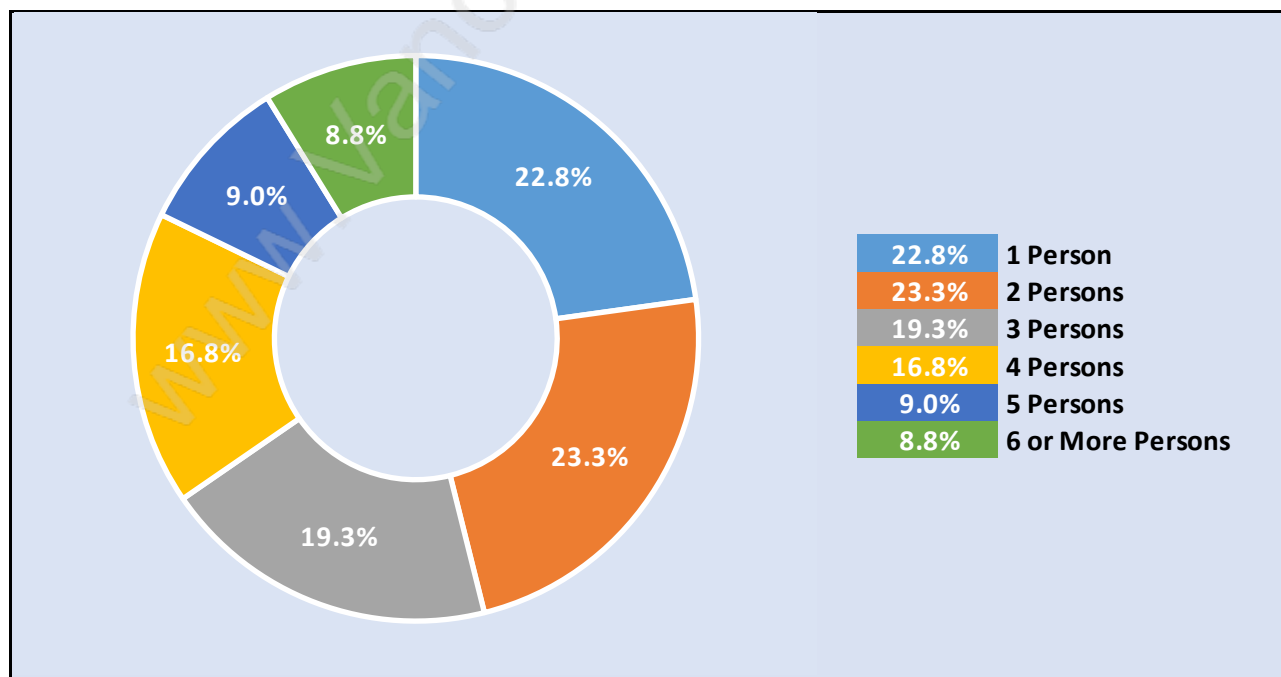

Connaught

Population Trends in Connaught

Population by Age in Connaught

Population Age 15+ by Income Status in Connaught

Total Population Age 15 - 1,593

Households by Income in Connaught

Total Number of Households - 585 / Average Household Income - \$106,314

Families in Connaught

Average Persons per Family - 3.2

Children at Home in Connaught

Total Number of Children at Home - 512

Family Structure in Connaught

Total Number of Families - 413 / Average Persons per Family - 3.2

Households by Household Size in Connaught

Total Number of Households - 585

Dwellings in Connaught

Population Age 15+ in Connaught

Labour Force by Occupation in Connaught

Labour Force Participation in Connaught