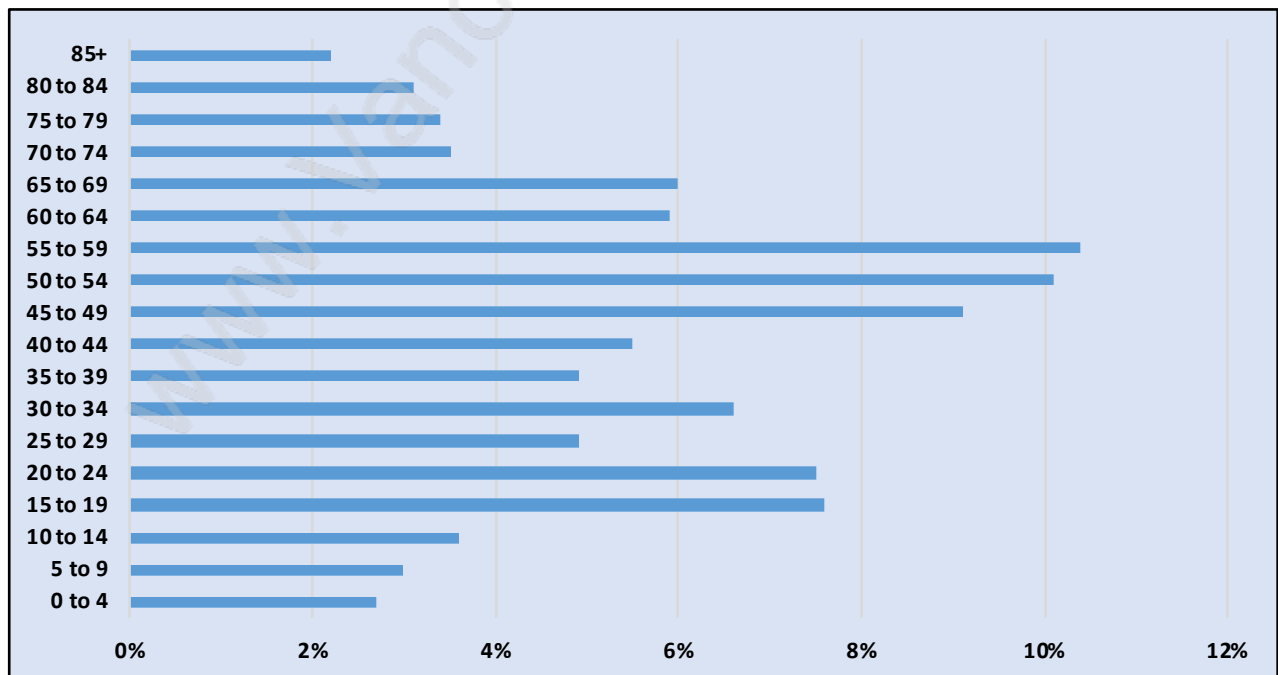

Connaught

Population Trends in Connaught

Population by Age in Connaught

Population Age 15+ by Income Status in Connaught

Total Population Age 15 - 1,593

Households by Income in Connaught

Total Number of Households - 585 / Average Household Income - \$106,314

Families in Connaught

Average Persons per Family - 3.2

Children at Home in Connaught

Total Number of Children at Home - 512

Family Structure in Connaught

Total Number of Families - 413 / Average Persons per Family - 3.2