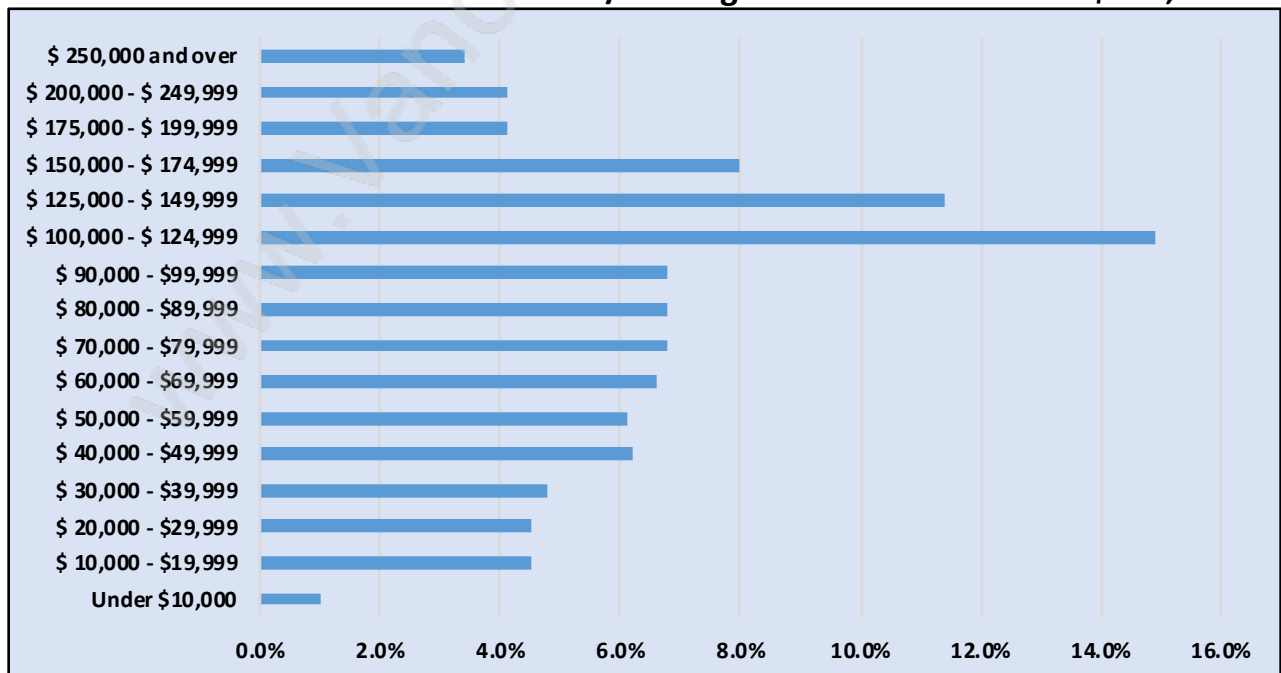

Connaught

Population Trends in Connaught

Population by Age in Connaught

Population Age 15+ by Income Status in Connaught

Total Population Age 15 - 1,593

Households by Income in Connaught

Total Number of Households - 585 / Average Household Income - \$106,314

Families in Connaught

Average Persons per Family - 3.2

Children at Home in Connaught

Total Number of Children at Home - 512

Family Structure in Connaught

Total Number of Families - 413 / Average Persons per Family - 3.2