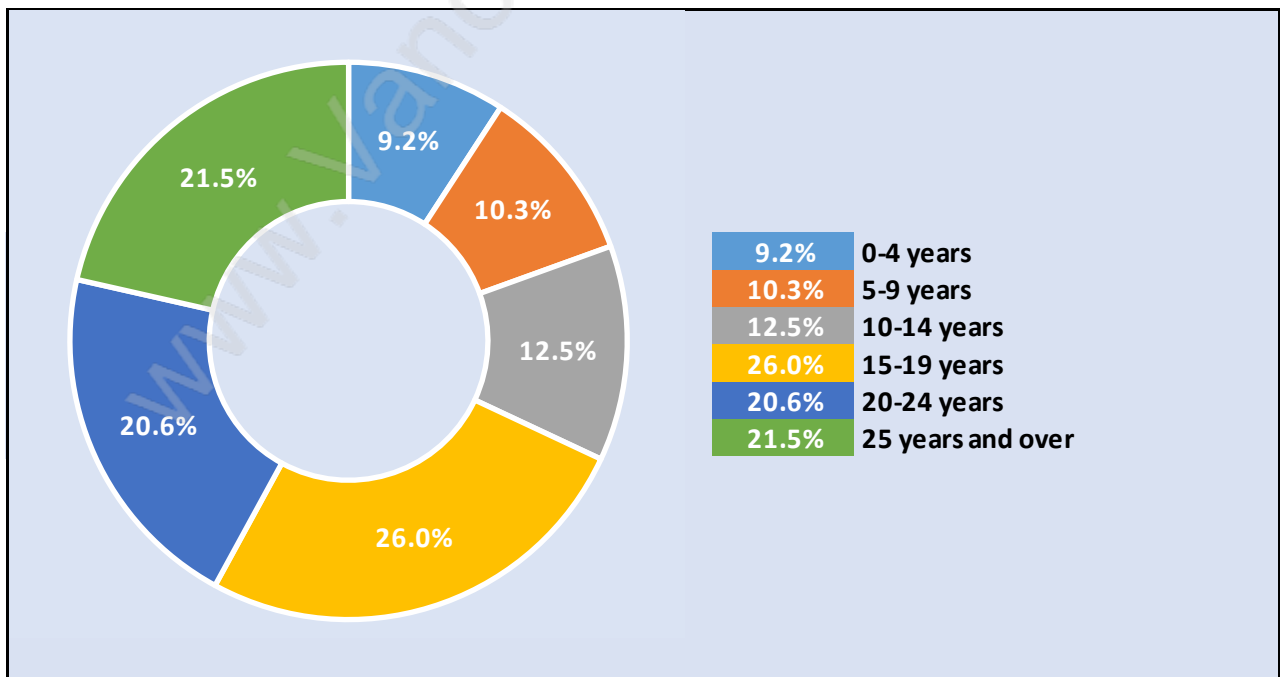

Connaught

Population Trends in Connaught

Population by Age in Connaught

Population Age 15+ by Income Status in Connaught

Total Population Age 15 - 1,593

Households by Income in Connaught

Total Number of Households - 585 / Average Household Income - \$106,314

Families in Connaught

Average Persons per Family - 3.2

Children at Home in Connaught

Total Number of Children at Home - 512

Family Structure in Connaught

Total Number of Families - 413 / Average Persons per Family - 3.2