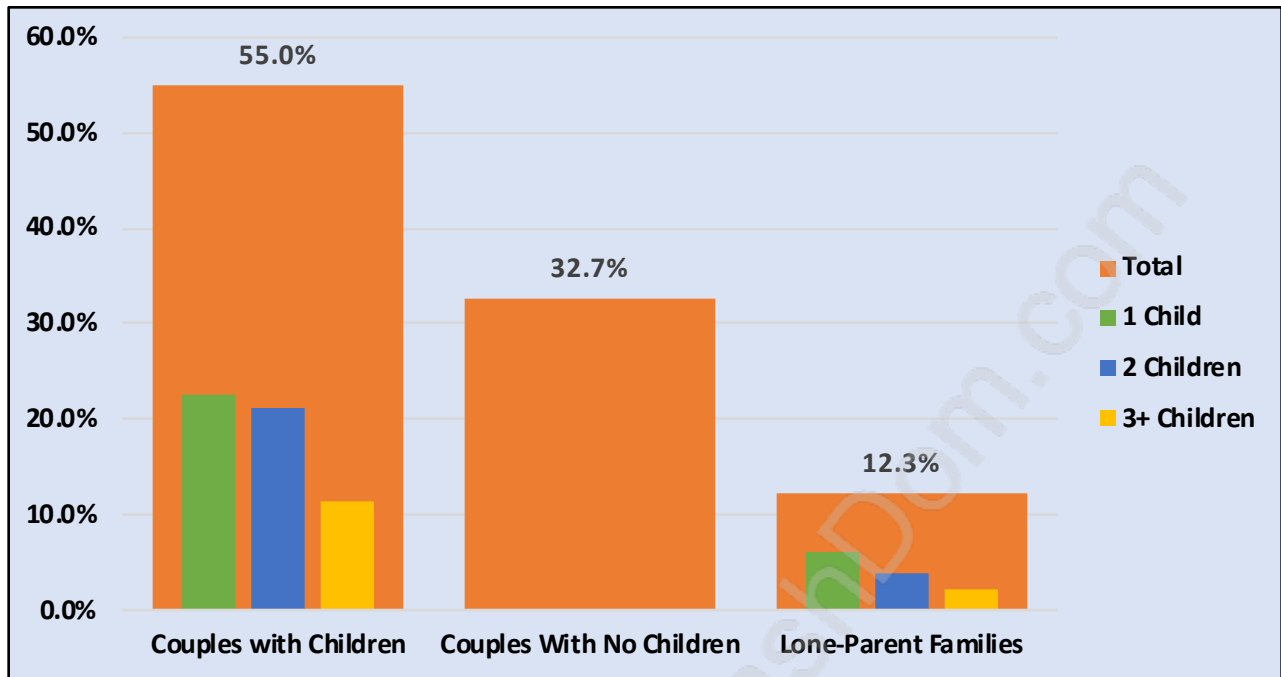

Connaught

Population Trends in Connaught

Population by Age in Connaught

Population Age 15+ by Income Status in Connaught

Total Population Age 15 - 1,593

Households by Income in Connaught

Total Number of Households - 585 / Average Household Income - \$106,314

Families in Connaught

Average Persons per Family - 3.2

Children at Home in Connaught

Total Number of Children at Home - 512

Family Structure in Connaught

Total Number of Families - 413 / Average Persons per Family - 3.2

Households by Household Size in Connaught

Total Number of Households - 585

Dwellings in Connaught

Population Age 15+ in Connaught

Labour Force by Occupation in Connaught

Labour Force Participation in Connaught