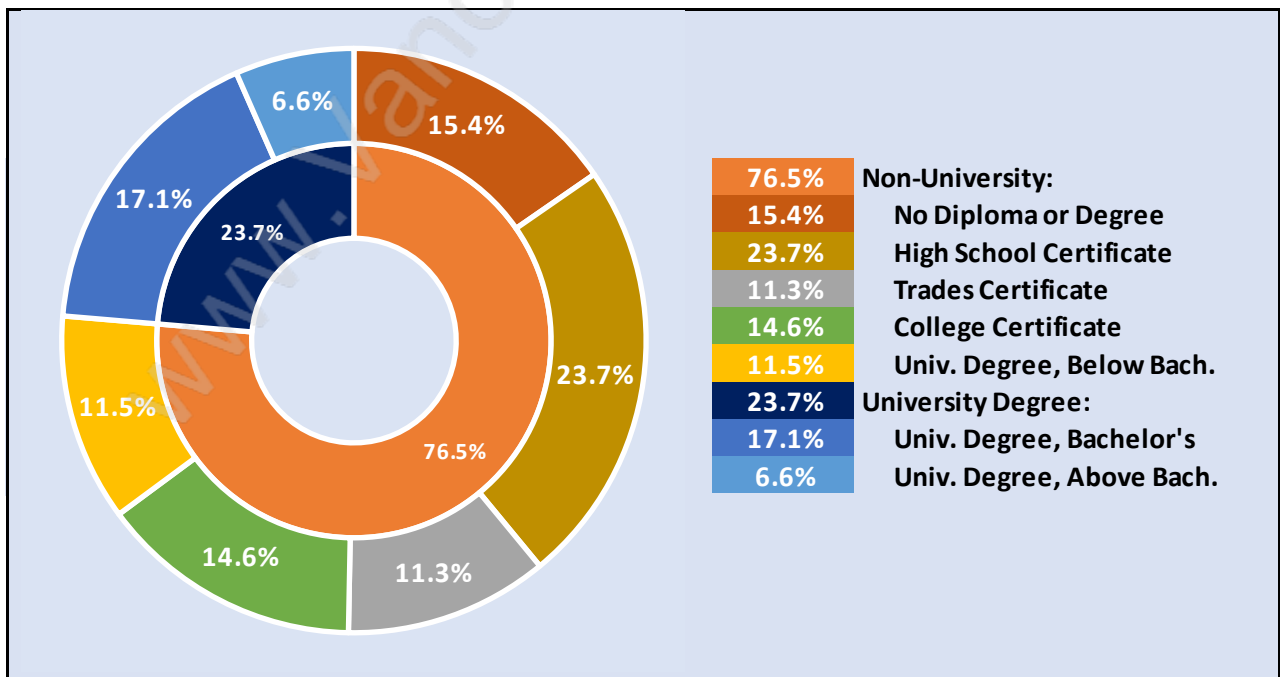

Connaught

Population Trends in Connaught

Population by Age in Connaught

Population Age 15+ by Income Status in Connaught

Total Population Age 15 - 1,593

Households by Income in Connaught

Total Number of Households - 585 / Average Household Income - \$106,314

Households by Household Size in Connaught

Total Number of Households - 585

Dwellings in Connaught

Population Age 15+ in Connaught

Labour Force by Occupation in Connaught

Labour Force Participation in Connaught