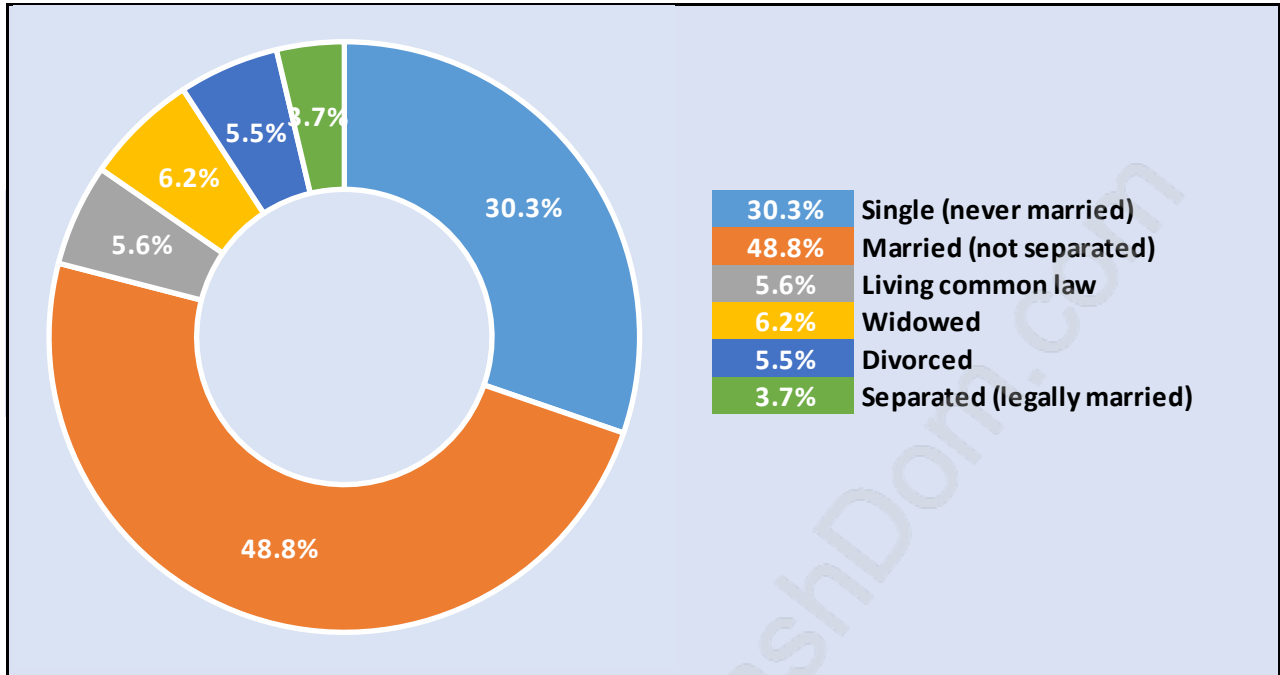

Connaught

Population Trends in Connaught

Population by Age in Connaught

Population Age 15+ by Income Status in Connaught

Total Population Age 15 - 1,593

Households by Income in Connaught

Total Number of Households - 585 / Average Household Income - \$106,314

Families in Connaught

Average Persons per Family - 3.2

Children at Home in Connaught

Total Number of Children at Home - 512

Family Structure in Connaught

Total Number of Families - 413 / Average Persons per Family - 3.2

Households by Household Size in Connaught

Total Number of Households - 585

Dwellings in Connaught

Population Age 15+ in Connaught

Labour Force by Occupation in Connaught

Labour Force Participation in Connaught