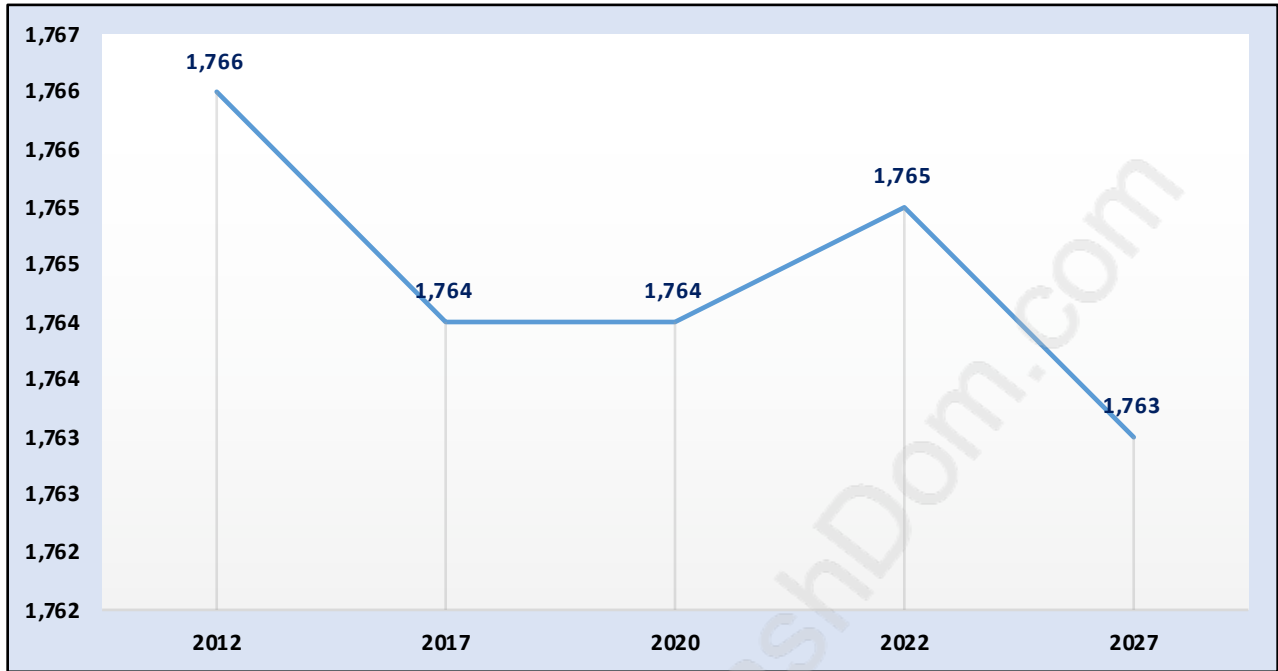

Connaught

Population Trends in Connaught

Population by Age in Connaught

Population Age 15+ by Income Status in Connaught

Total Population Age 15 - 1,593

Households by Income in Connaught

Total Number of Households - 585 / Average Household Income - \$106,314

Families in Connaught

Average Persons per Family - 3.2

Children at Home in Connaught

Total Number of Children at Home - 512

Family Structure in Connaught

Total Number of Families - 413 / Average Persons per Family - 3.2