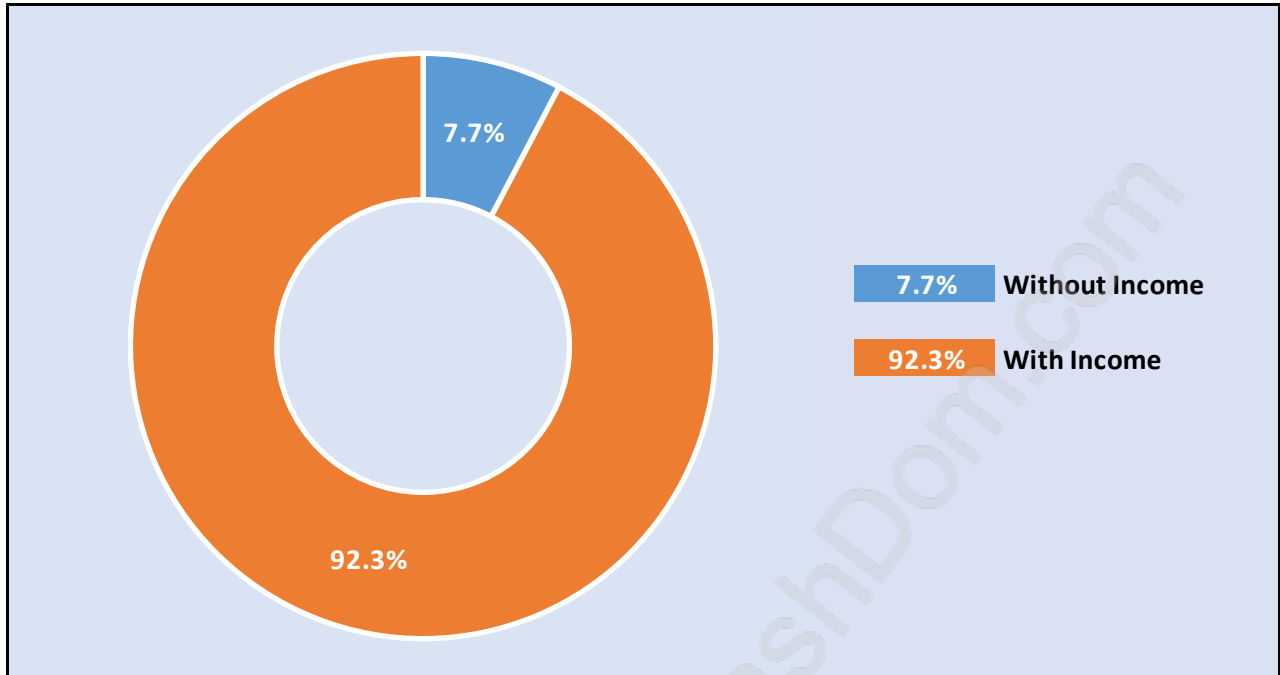

Connaught

Population Trends in Connaught

Population by Age in Connaught

Population Age 15+ by Income Status in Connaught

Total Population Age 15 - 1,593

Households by Income in Connaught

Total Number of Households - 585 / Average Household Income - \$106,314

Families in Connaught

Average Persons per Family - 3.2

Children at Home in Connaught

Total Number of Children at Home - 512

Family Structure in Connaught

Total Number of Families - 413 / Average Persons per Family - 3.2