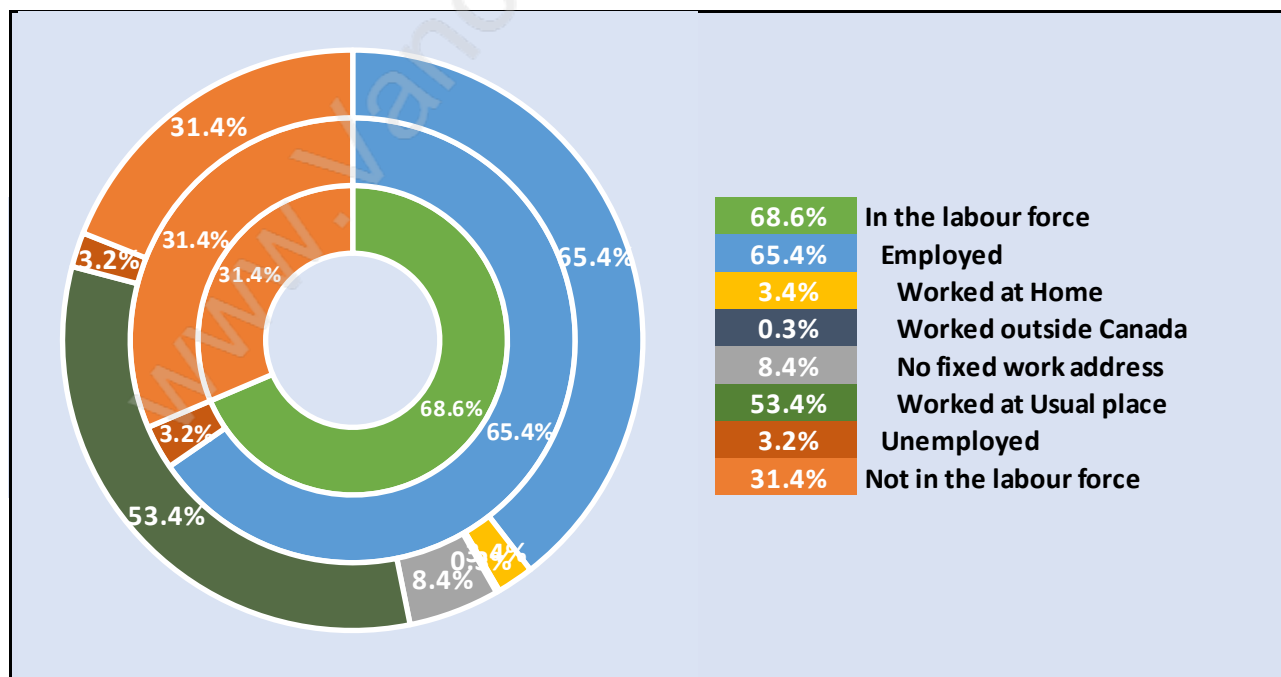

Households by Household Size in Connaught

Total Number of Households - 585

Dwellings in Connaught

Population Age 15+ in Connaught

Labour Force by Occupation in Connaught

Labour Force Participation in Connaught