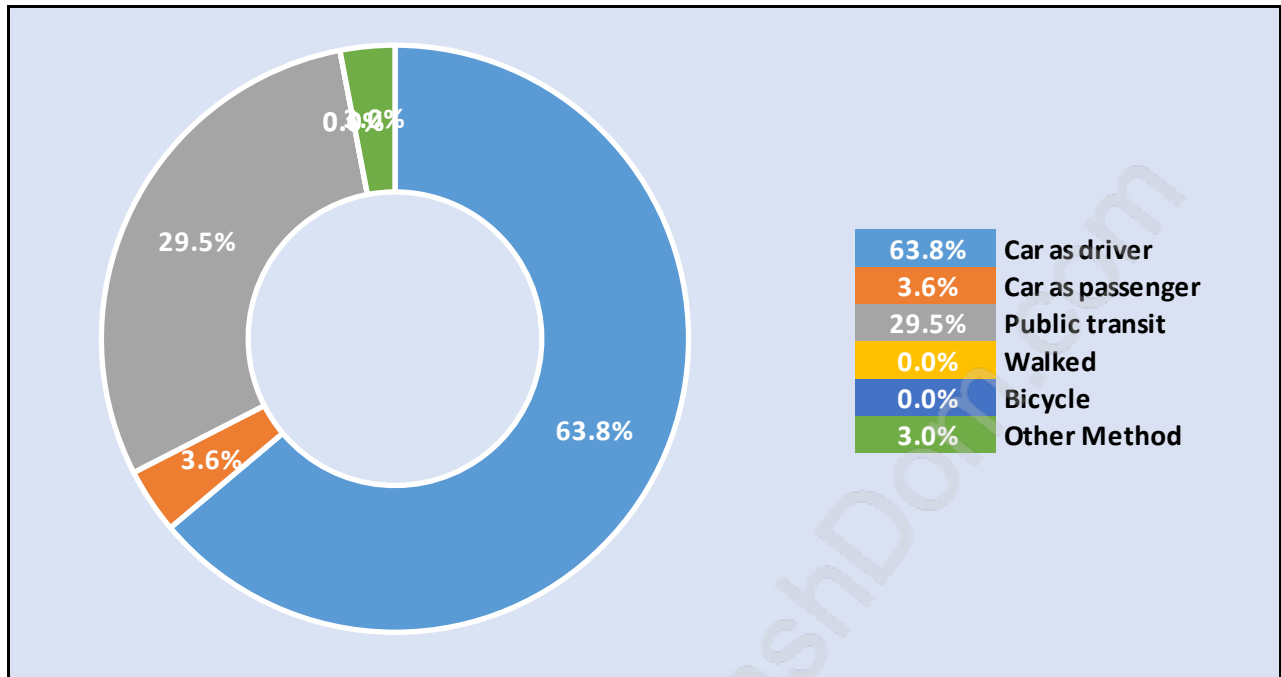

Travel To Work in (from) Connaught