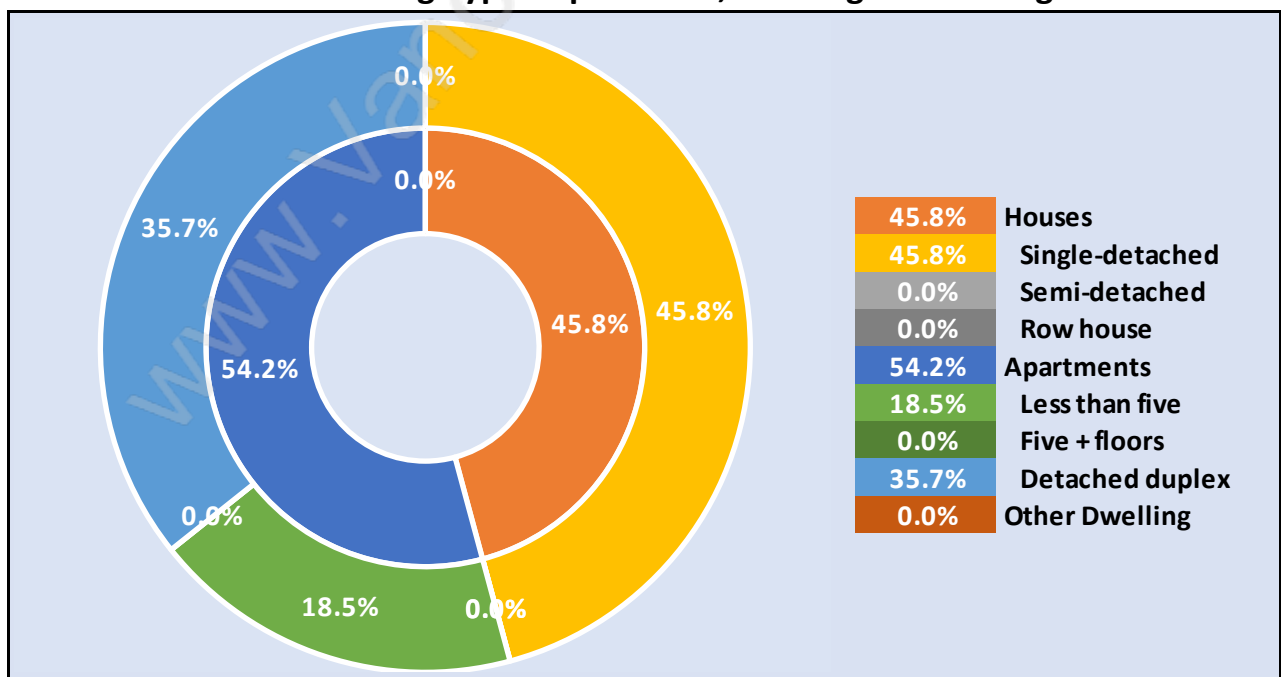

Occupied Dwellings by Structure Type in Connaught

Dominant Bulding Type - Apartment, building low and high rise