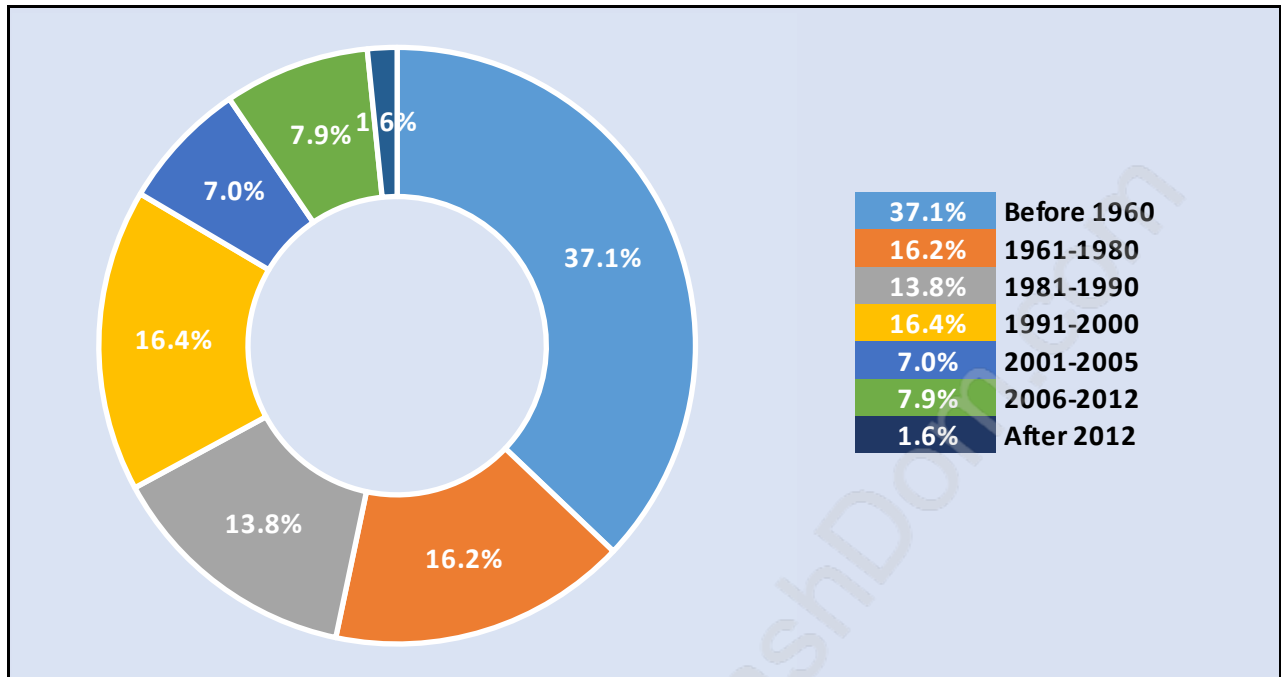

Connaught

Population Trends in Connaught

Population by Age in Connaught

Population Age 15+ by Income Status in Connaught

Total Population Age 15 - 1,593

Households by Income in Connaught

Total Number of Households - 585 / Average Household Income - \$106,314

Dominant Period of Construction - Before 1960

Population by Religion in Connaught

Population by Home Languages in Connaught