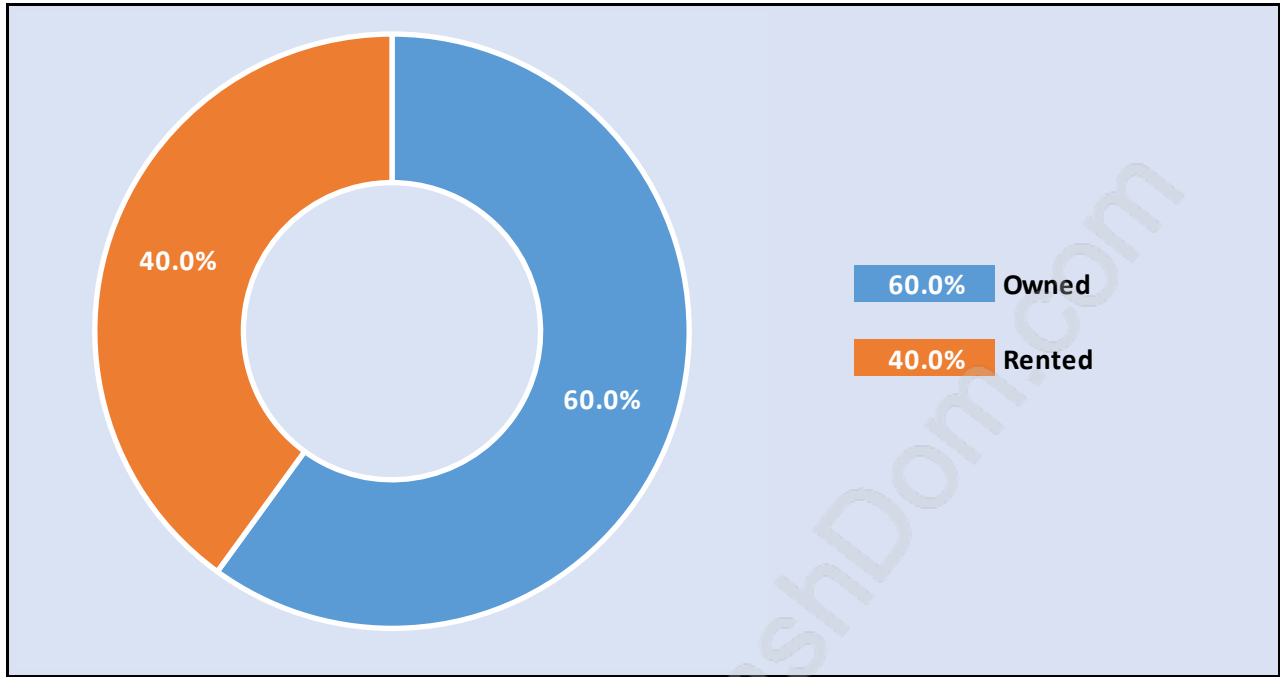

Dwellings in Connaught