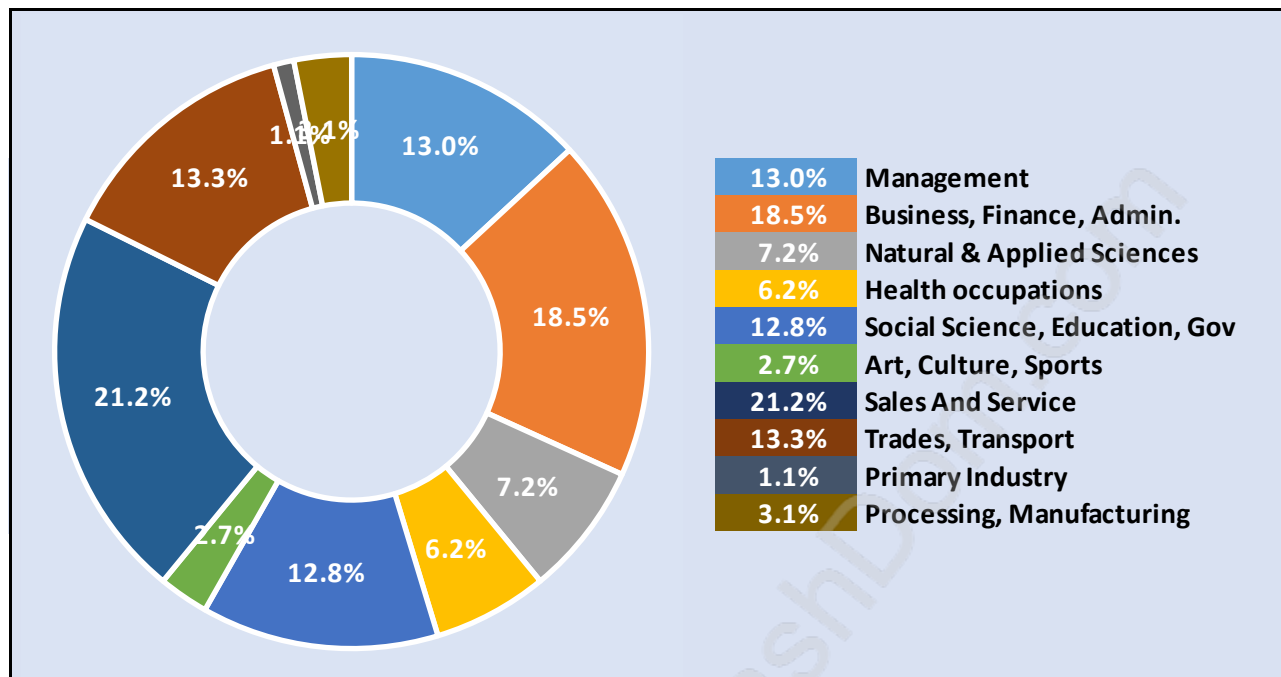

Labour Force by Occupation in Coquitlam East