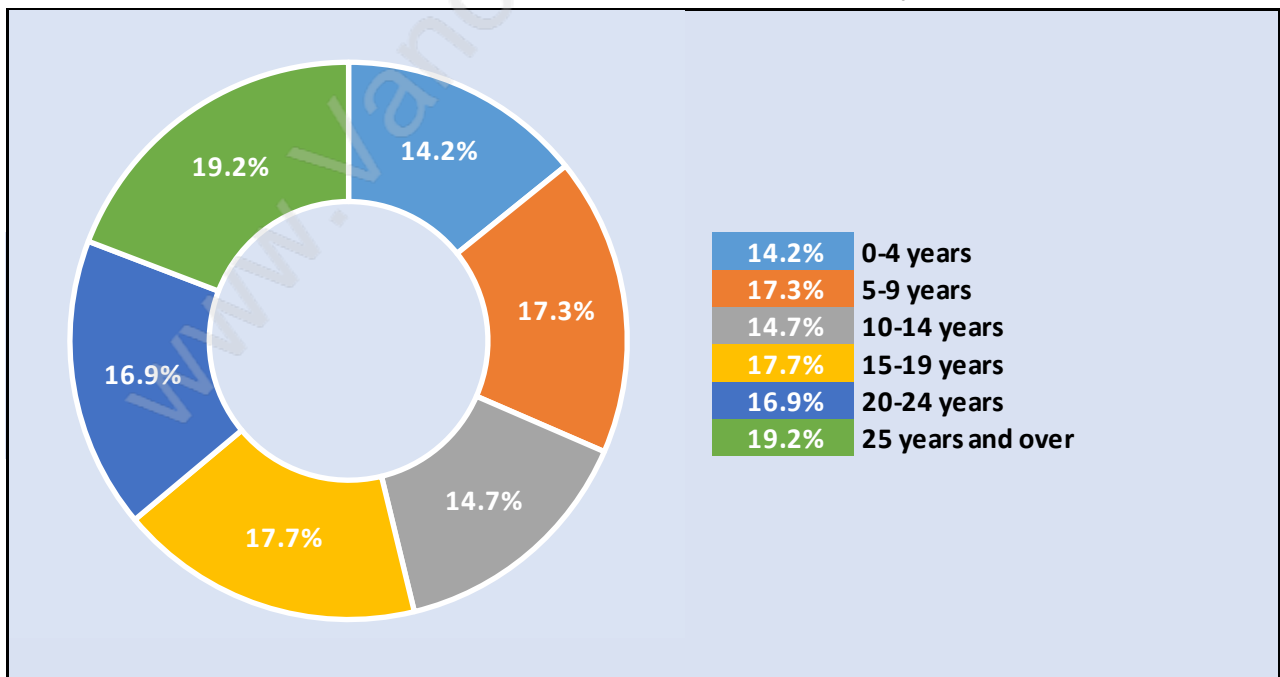

Children at Home in Coquitlam East

Total Number of Children at Home - 2,443