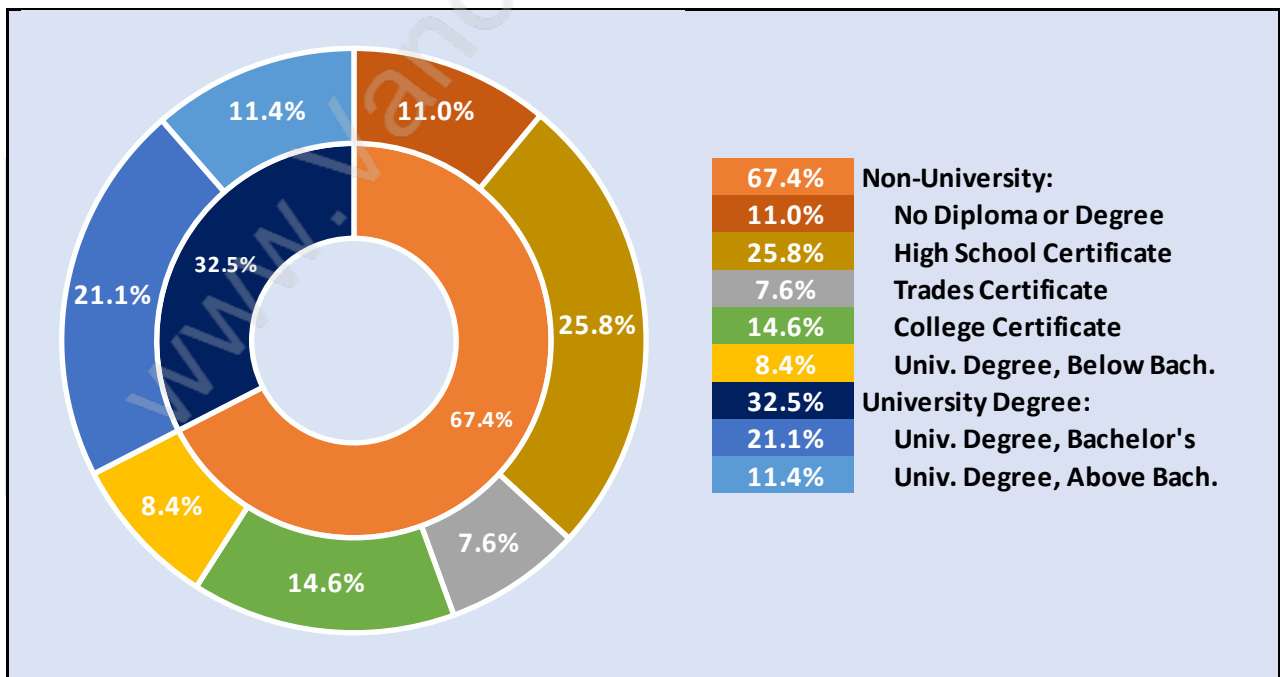

Population Age 15+ in Coquitlam East