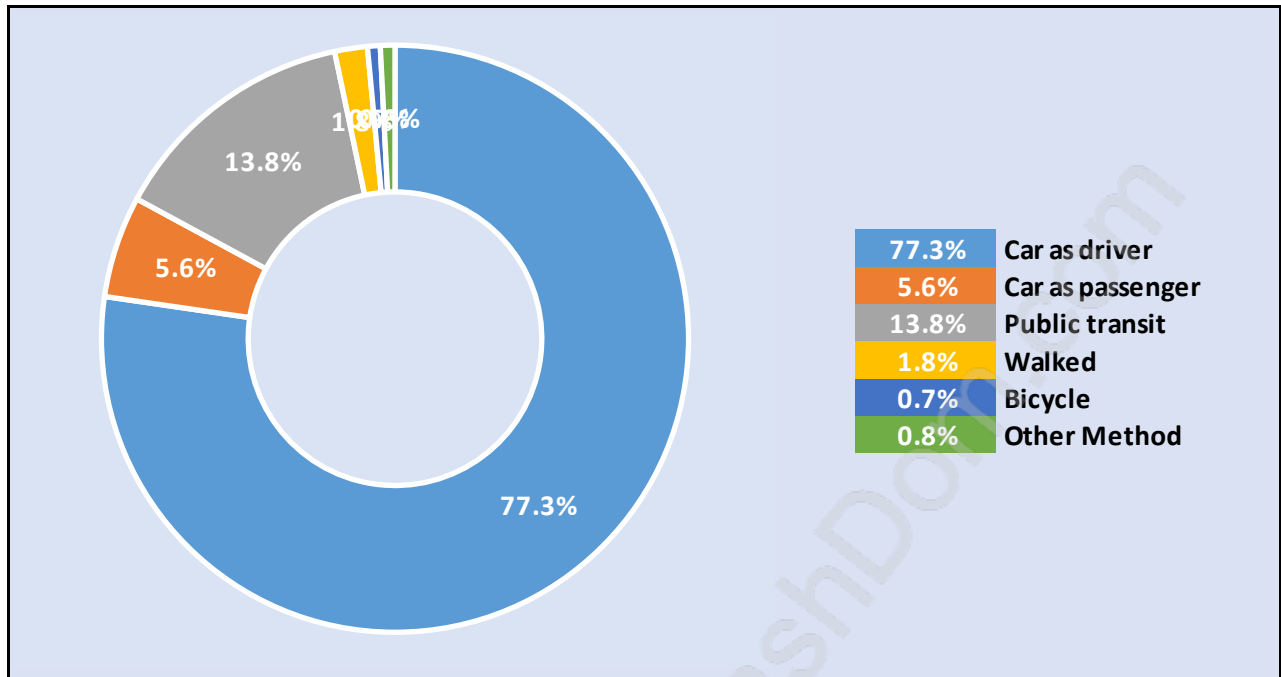

Travel To Work in (from) Coquitlam East