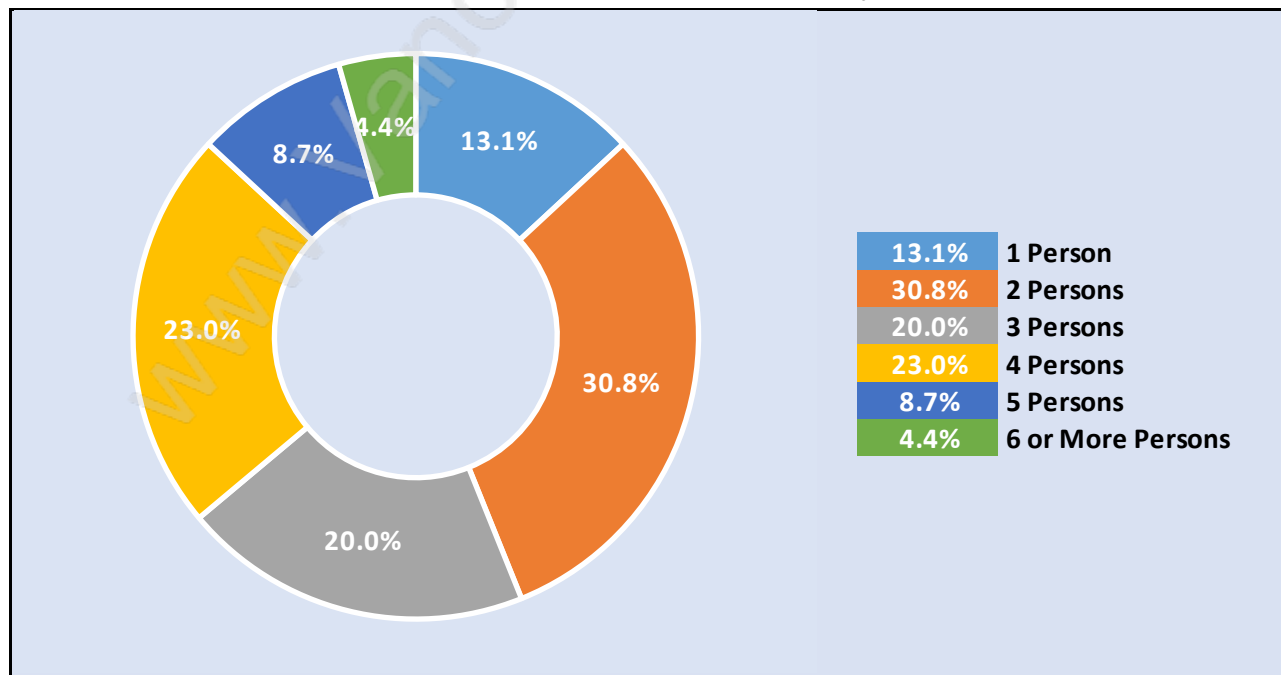

Households by Household Size in Coquitlam East

Total Number of Households - 2,544