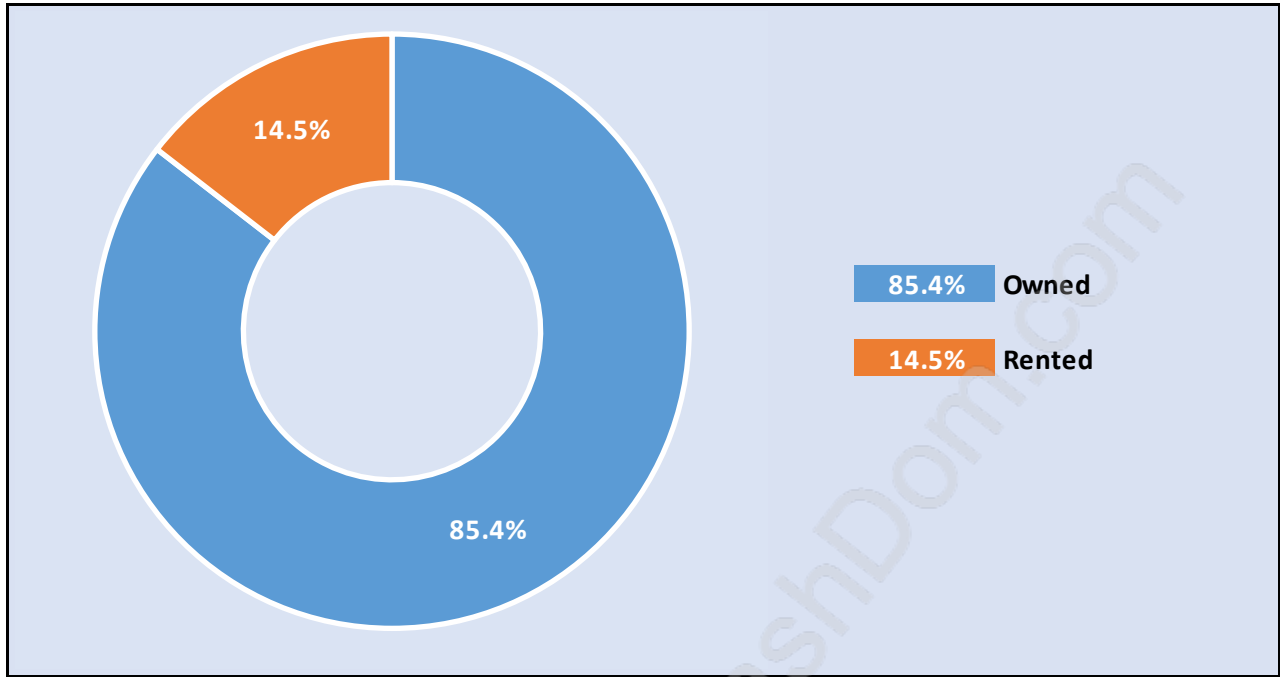

Dwellings in Coquitlam East