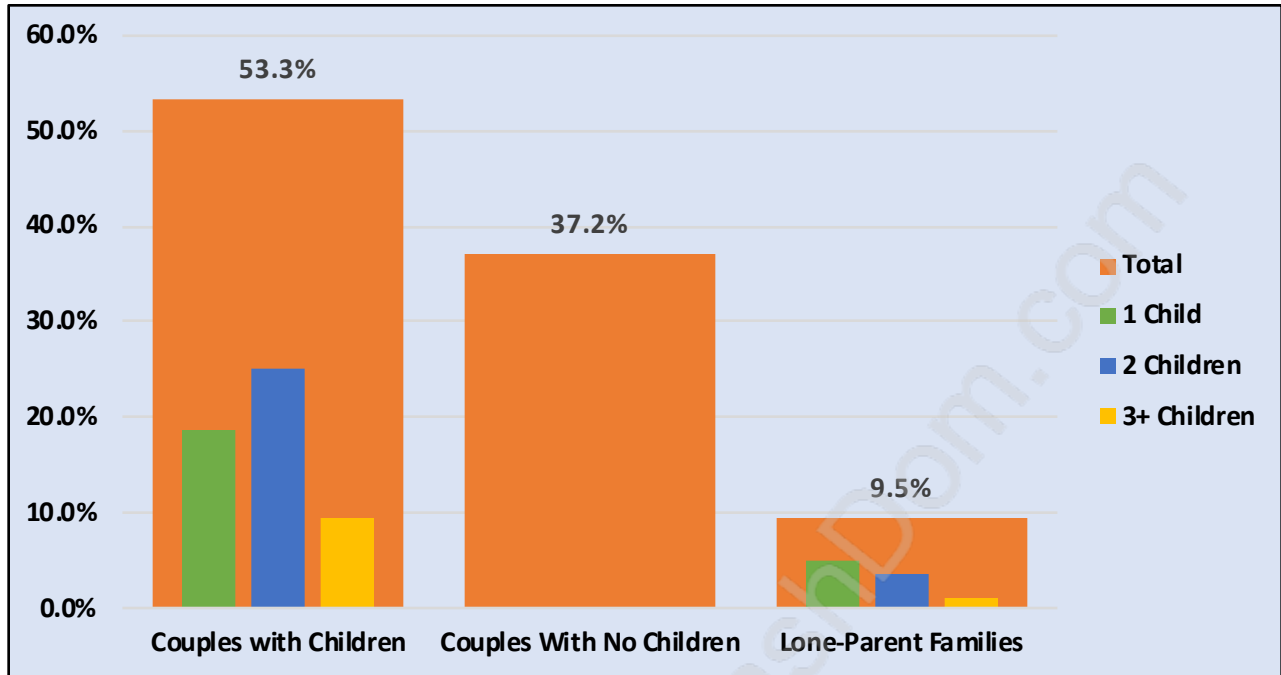

Family Structure in Coquitlam East

Total Number of Families - 2,112 / Average Persons per Family - 3.1