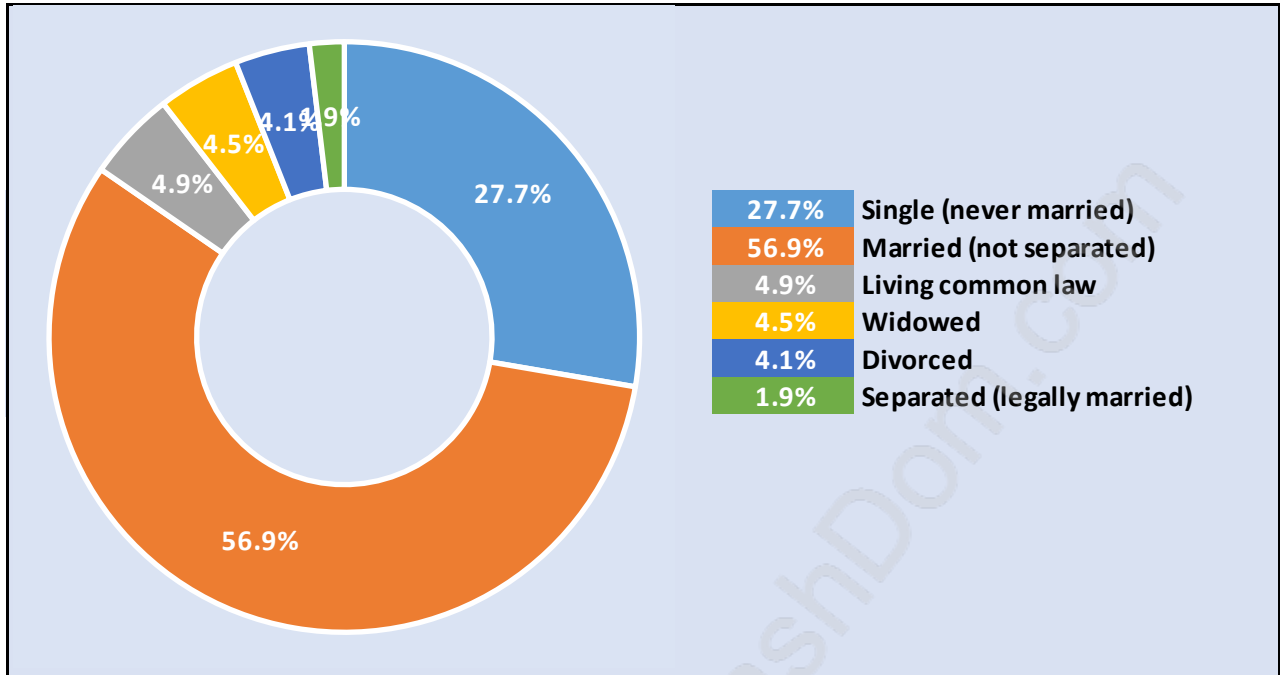

Families in Coquitlam East

Average Persons per Family - 3.1