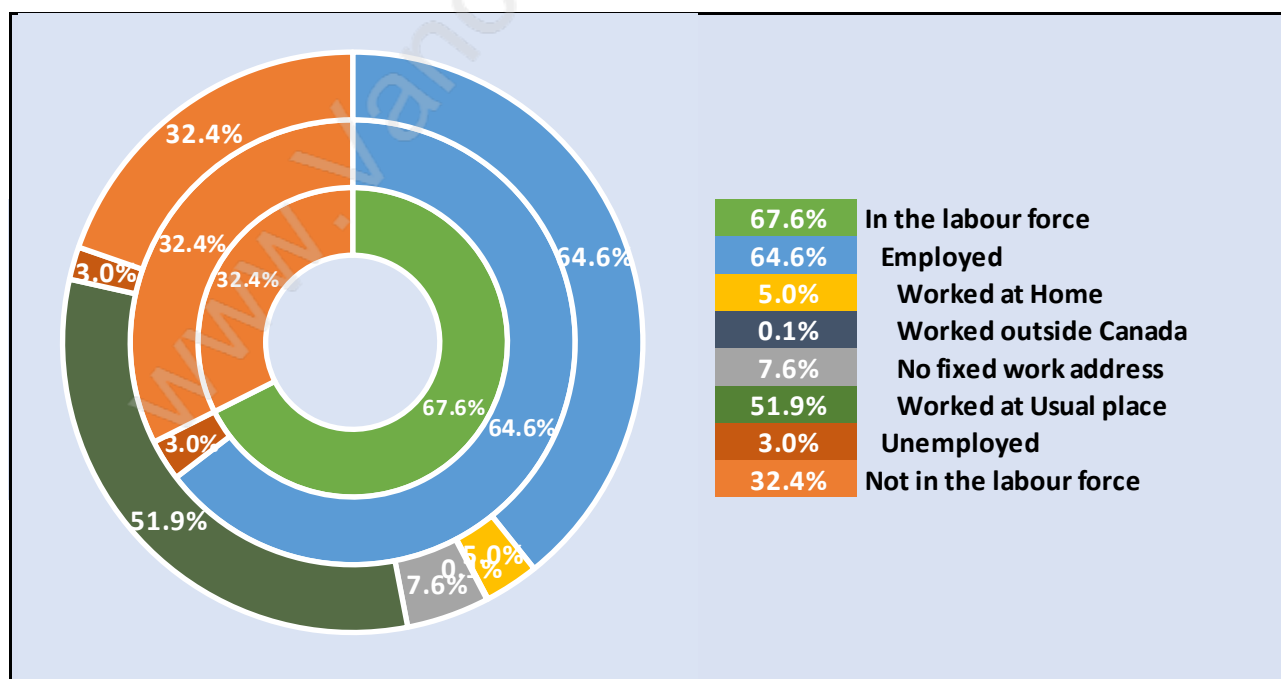

Labour Force Participation in Coquitlam East